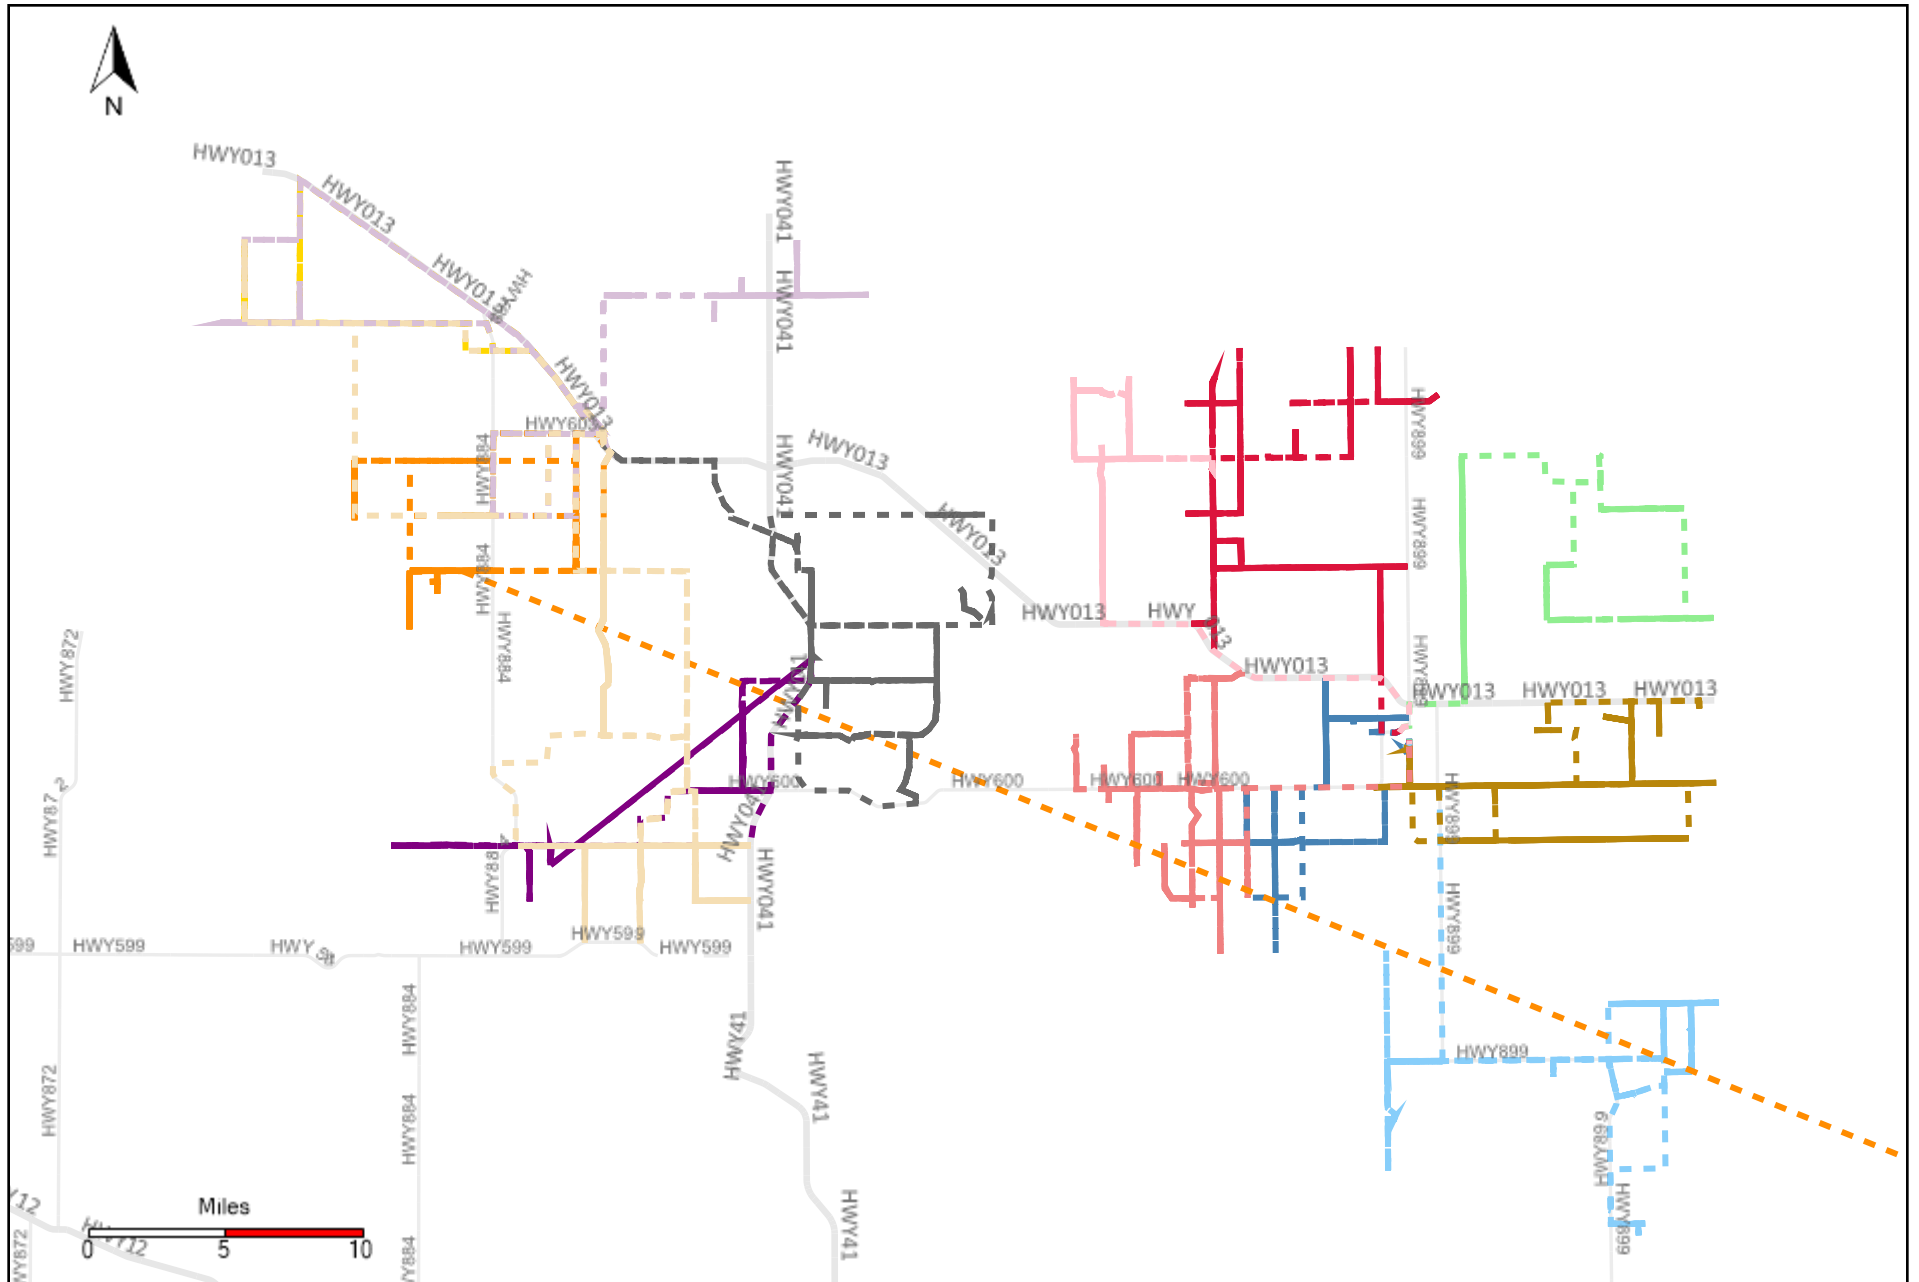

Provost Weekly Grader Report (2022-04-24 ~ 2022-04-30)

Division: 1 Grader Report(2022-04-24 ~ 2022-04-30)

Vehicle Name List	Total Distance(km)	Total Hours
*****	1500	87 hrs 57 min 9 sec

Division: 2 Grader Report(2022-04-24 ~ 2022-04-30)

Vehicle Name List	Total Distance(km)	Total Hours
*****	612.15	63 hrs 31 min 47 sec

Division: 3 Grader Report(2022-04-24 ~ 2022-04-30)

Vehicle Name List	Total Distance(km)	Total Hours
*****	3021.91	251 hrs 51 min 26 sec

Division: 4 Grader Report(2022-04-24 ~ 2022-04-30)

Vehicle Name List	Total Distance(km)	Total Hours
*****	1148.35	118 hrs 18 min 23 sec

Division: 5 Grader Report(2022-04-24 ~ 2022-04-30)

Vehicle Name List	Total Distance(km)	Total Hours
*****	2090.48	130 hrs 9 min 50 sec

Division: 6 Grader Report(2022-04-24 ~ 2022-04-30)

Vehicle Name List	Total Distance(km)	Total Hours
*****	2419.98	152 hrs 9 min 40 sec

Division: 7 Grader Report(2022-04-24 ~ 2022-04-30)

Vehicle Name List	Total Distance(km)	Total Hours
*****	2069.12	117 hrs 8 min 26 sec