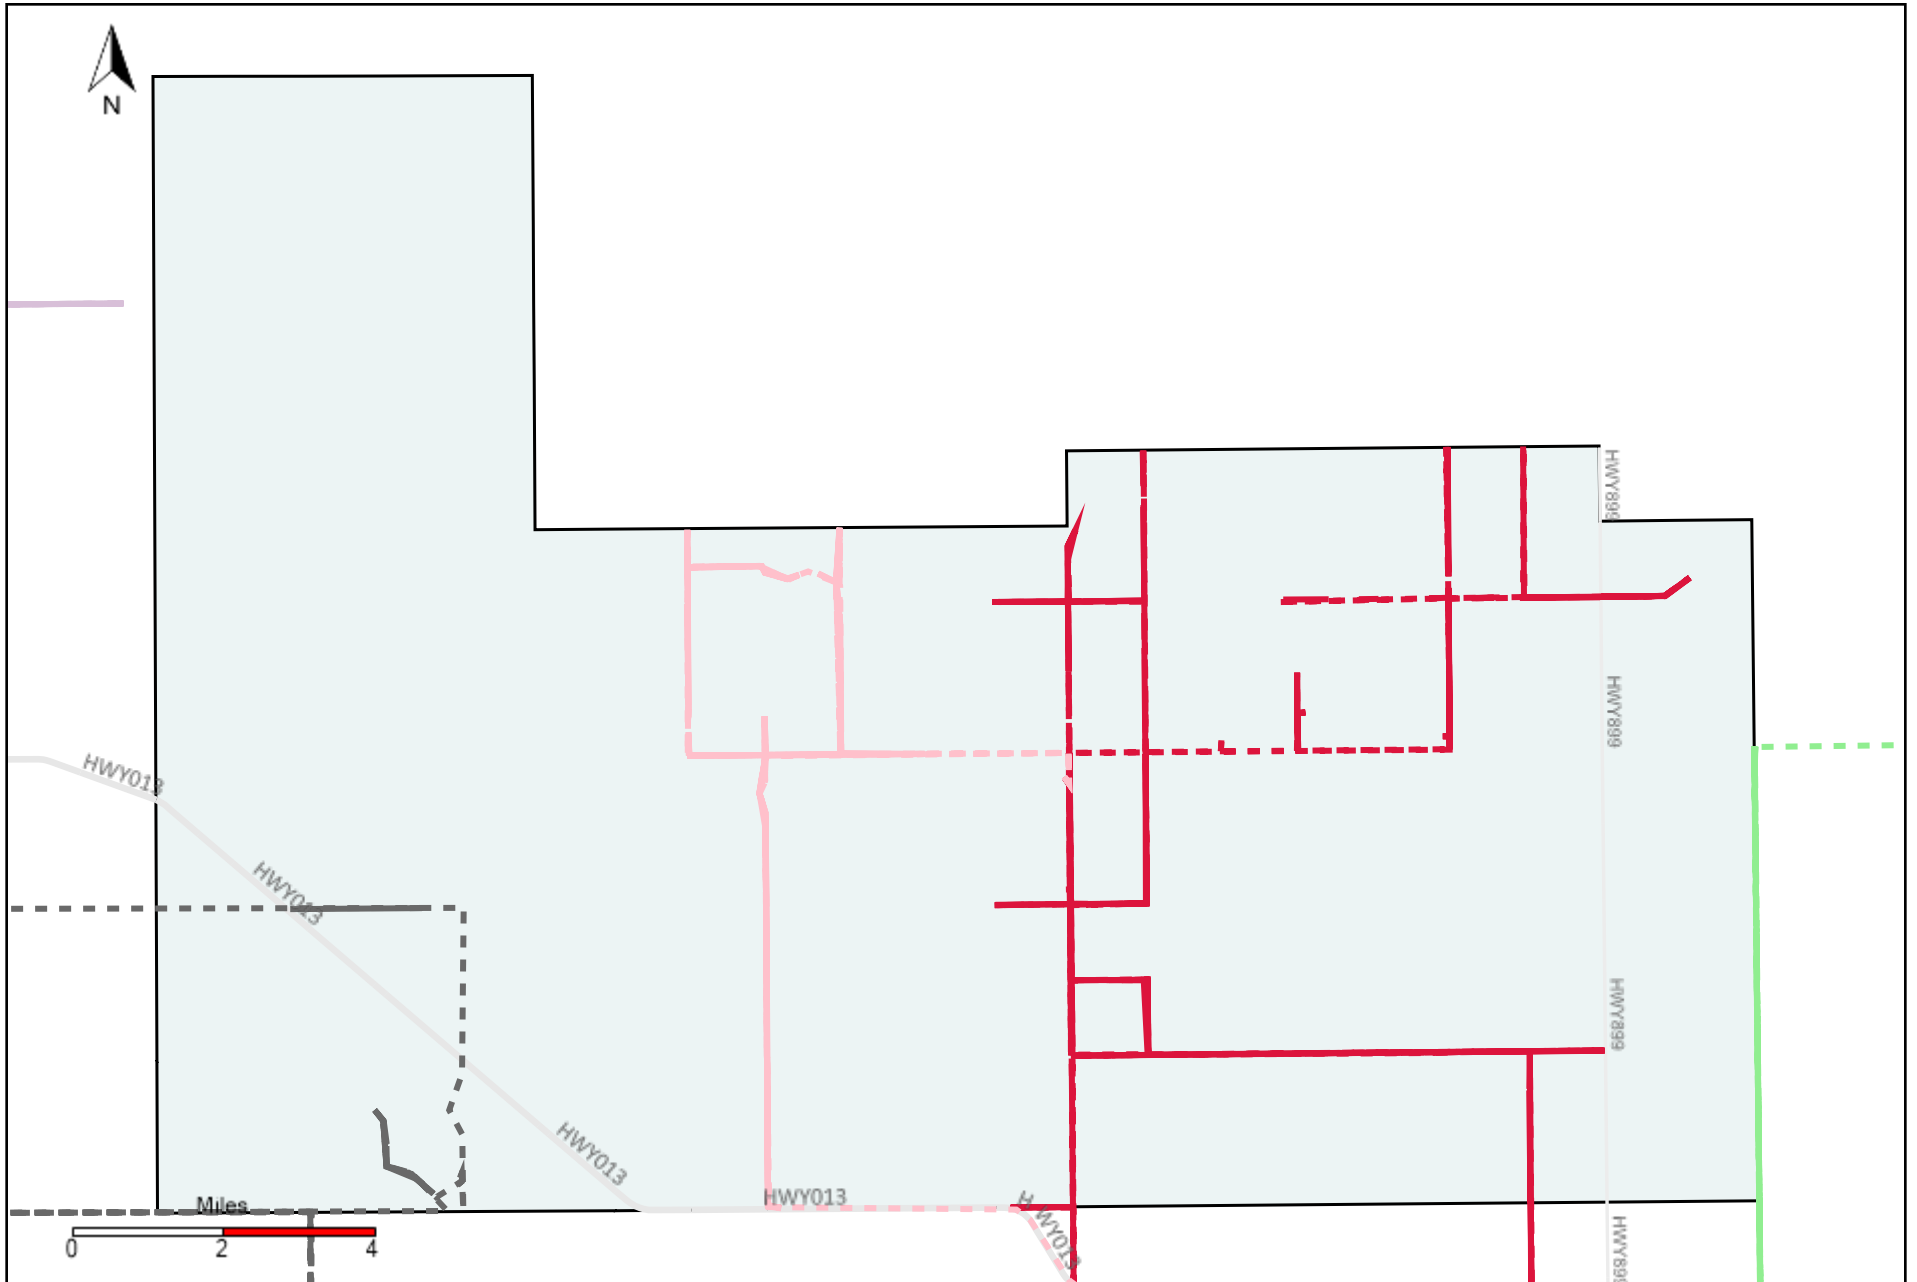

Division: 4 Grader Report(2022-04-24 ~ 2022-04-30)

Vehicle Name List	Total Distance(km)	Total Hours
*****	1148.35	118 hrs 18 min 23 sec