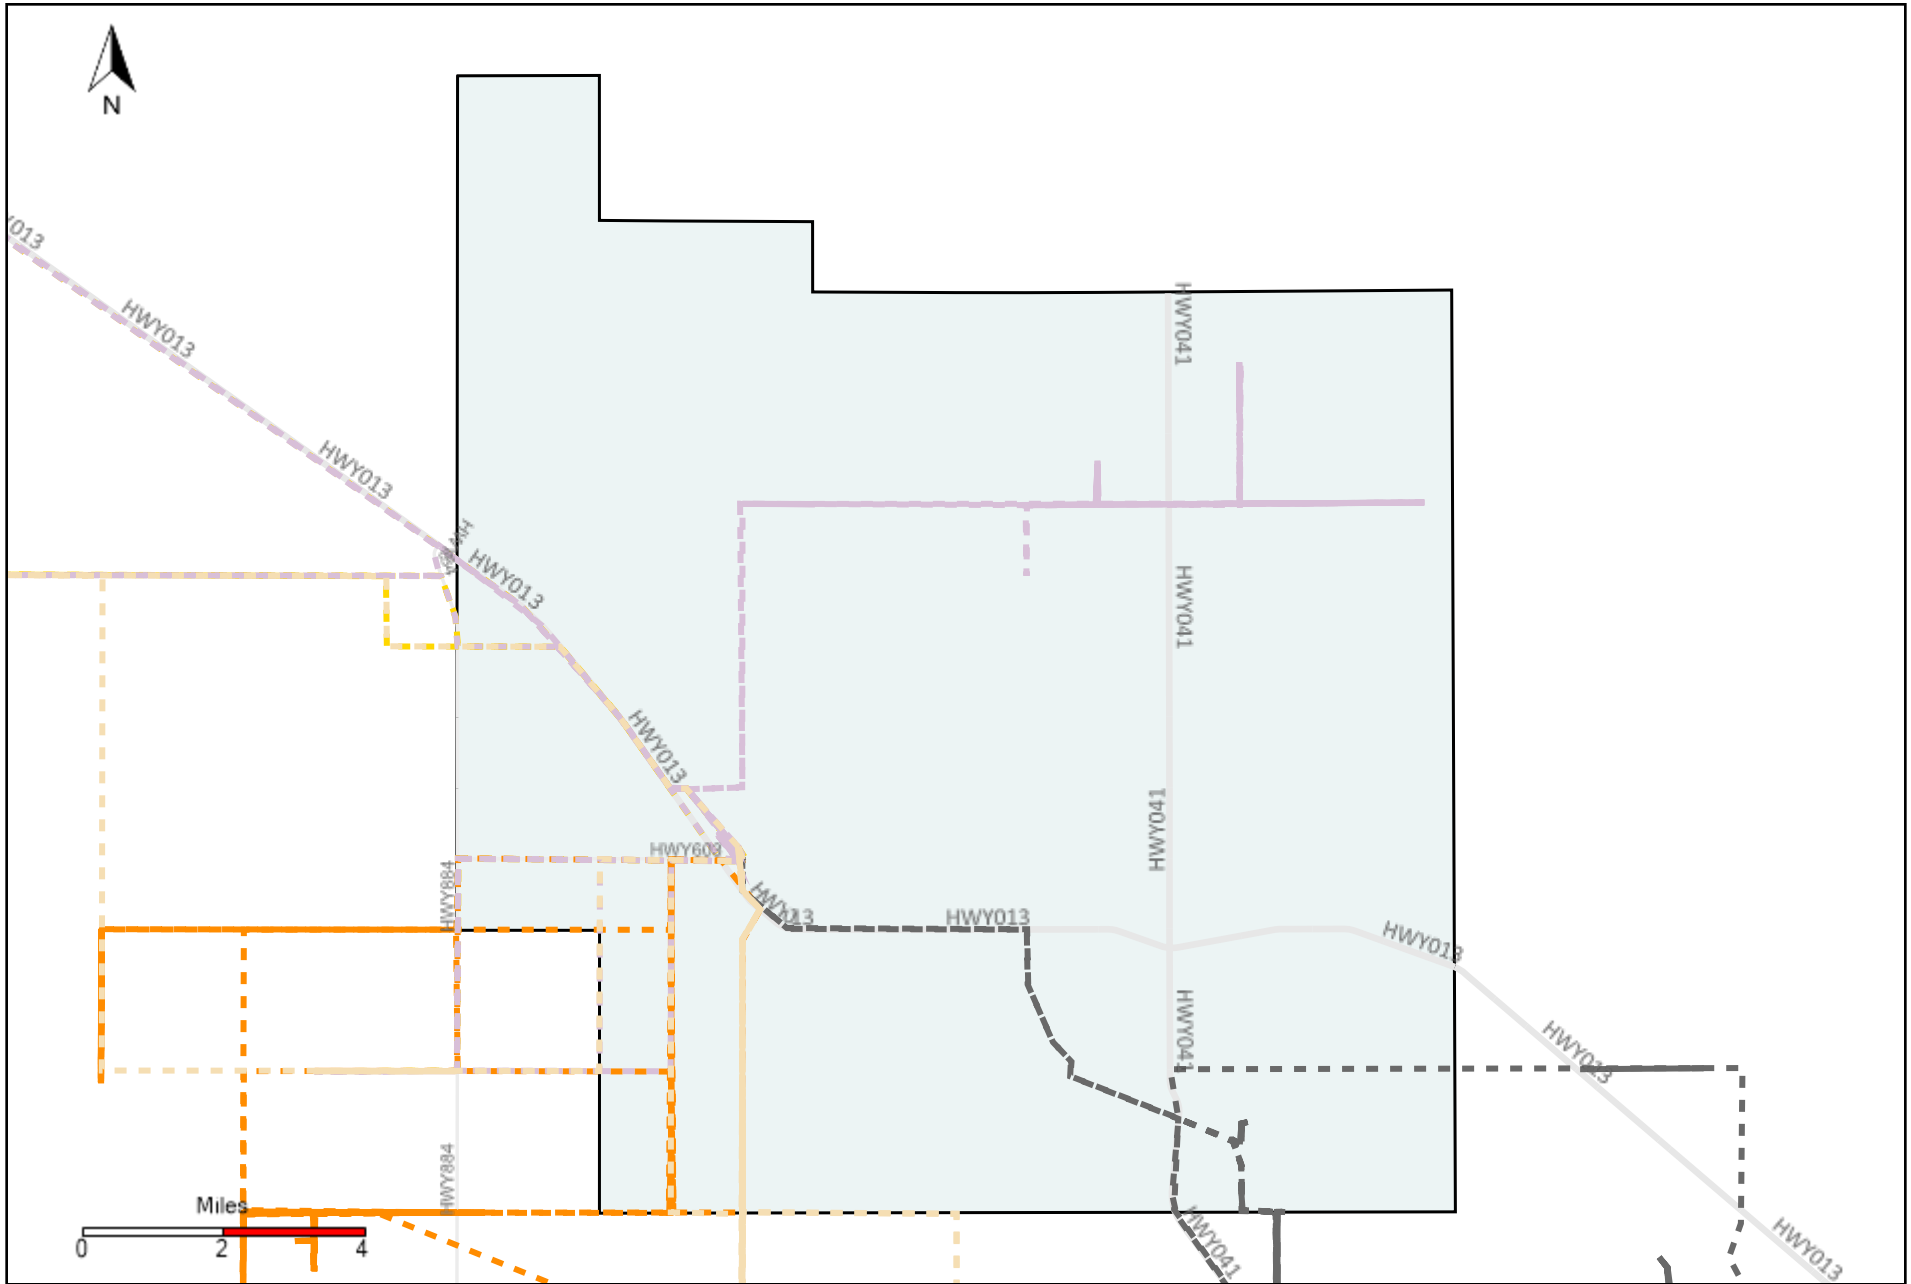

Division: 6 Grader Report(2022-04-24 ~ 2022-04-30)

Vehicle Name List	Total Distance(km)	Total Hours
*****	2419.98	152 hrs 9 min 40 sec