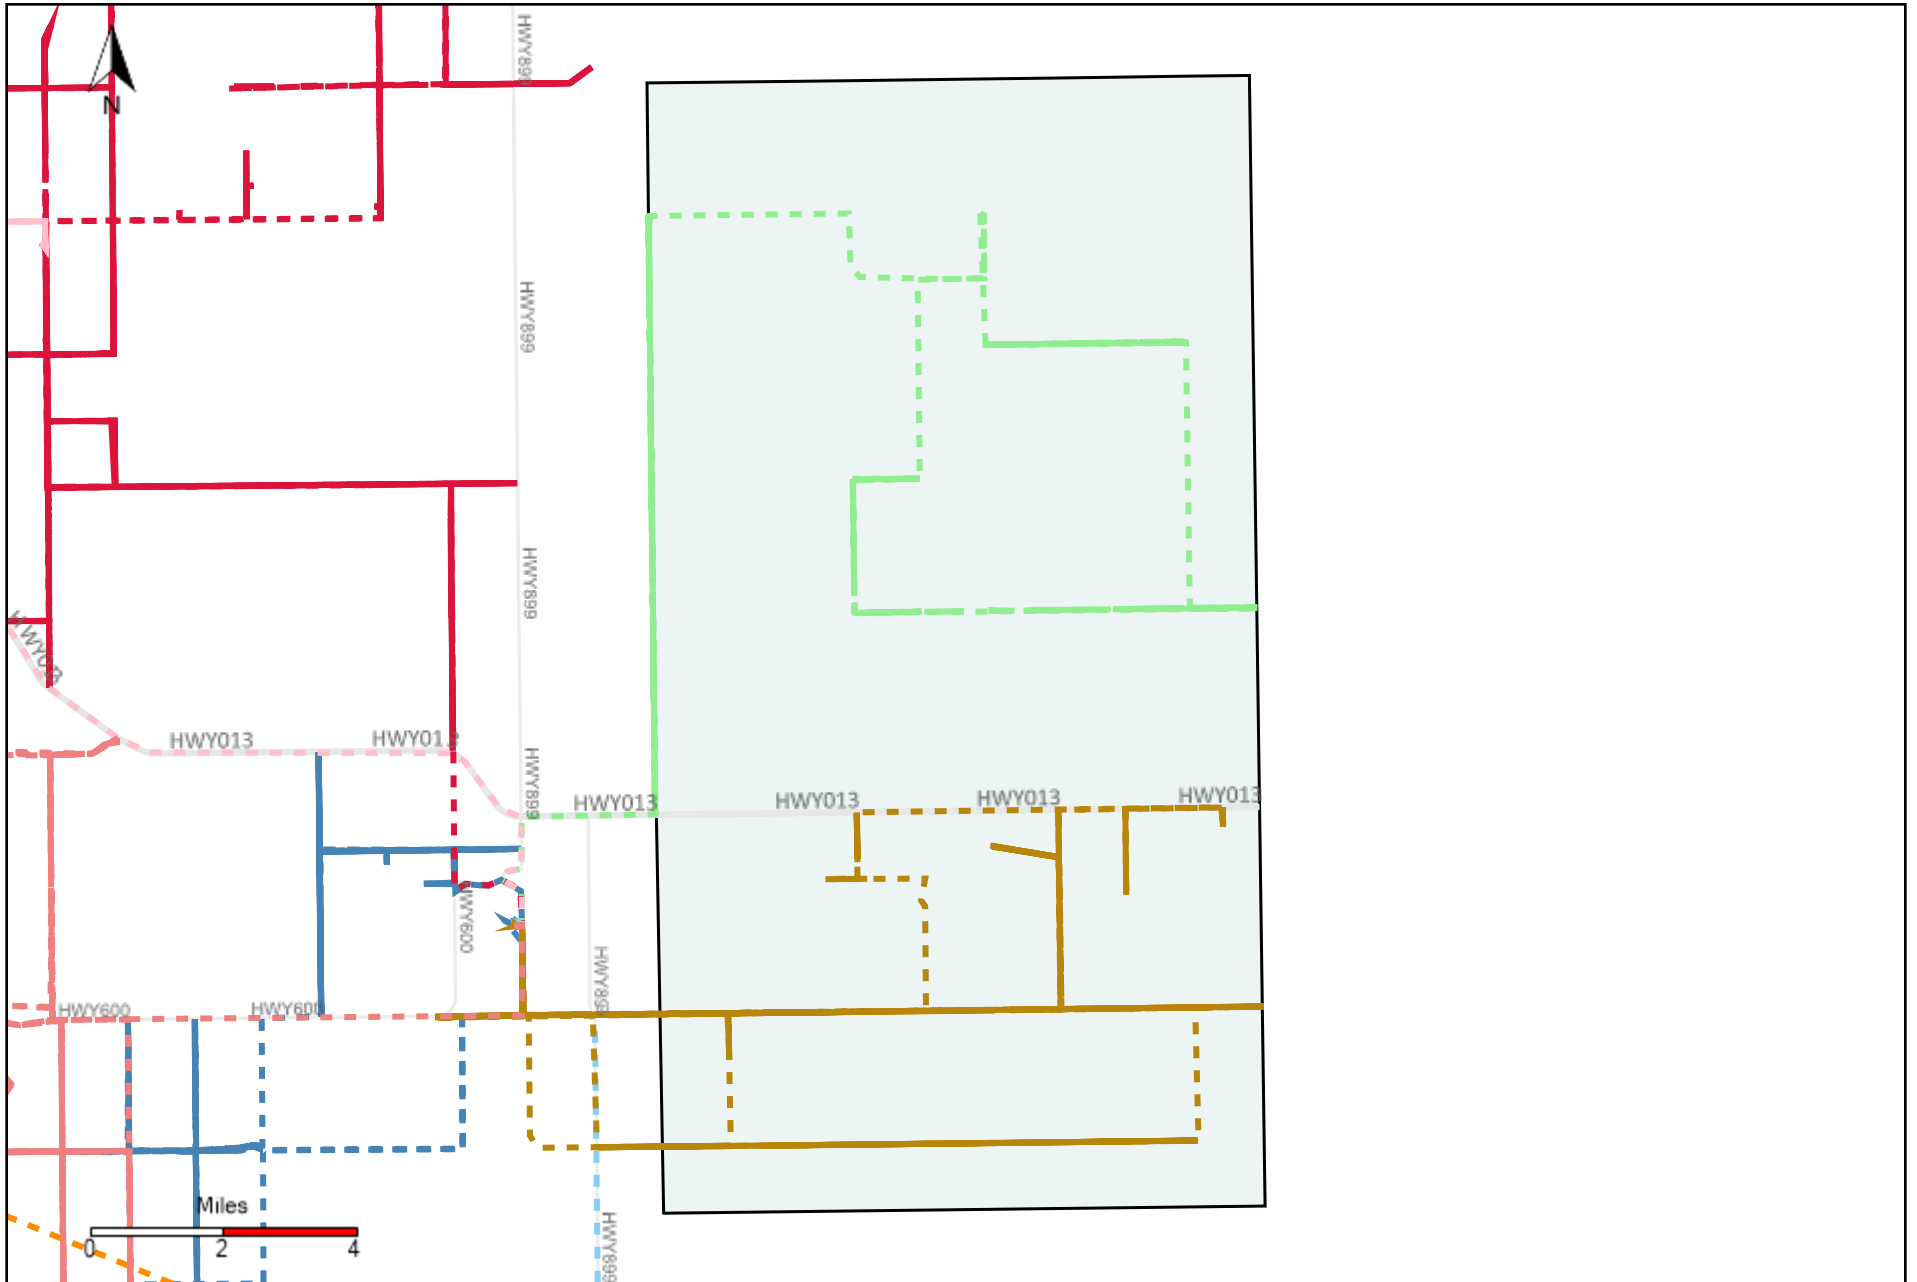

Provost Weekly Grader Report (2022-04-24 ~ 2022-04-30)

Division: 1 Grader Report(2022-04-24 ~ 2022-04-30)

Vehicle Name List	Total Distance(km)	Total Hours
*****	1500	87 hrs 57 min 9 sec

Division: 2 Grader Report(2022-04-24 ~ 2022-04-30)

Vehicle Name List	Total Distance(km)	Total Hours
*****	612.15	63 hrs 31 min 47 sec

Division: 3 Grader Report(2022-04-24 ~ 2022-04-30)

Vehicle Name List	Total Distance(km)	Total Hours
*****	3021.91	251 hrs 51 min 26 sec

Division: 4 Grader Report(2022-04-24 ~ 2022-04-30)

Vehicle Name List	Total Distance(km)	Total Hours
*****	1148.35	118 hrs 18 min 23 sec

Division: 5 Grader Report(2022-04-24 ~ 2022-04-30)

Vehicle Name List	Total Distance(km)	Total Hours
*****	2090.48	130 hrs 9 min 50 sec

Division: 6 Grader Report(2022-04-24 ~ 2022-04-30)

Vehicle Name List	Total Distance(km)	Total Hours
*****	2419.98	152 hrs 9 min 40 sec

Division: 7 Grader Report(2022-04-24 ~ 2022-04-30)

Vehicle Name List	Total Distance(km)	Total Hours
*****	2069.12	117 hrs 8 min 26 sec