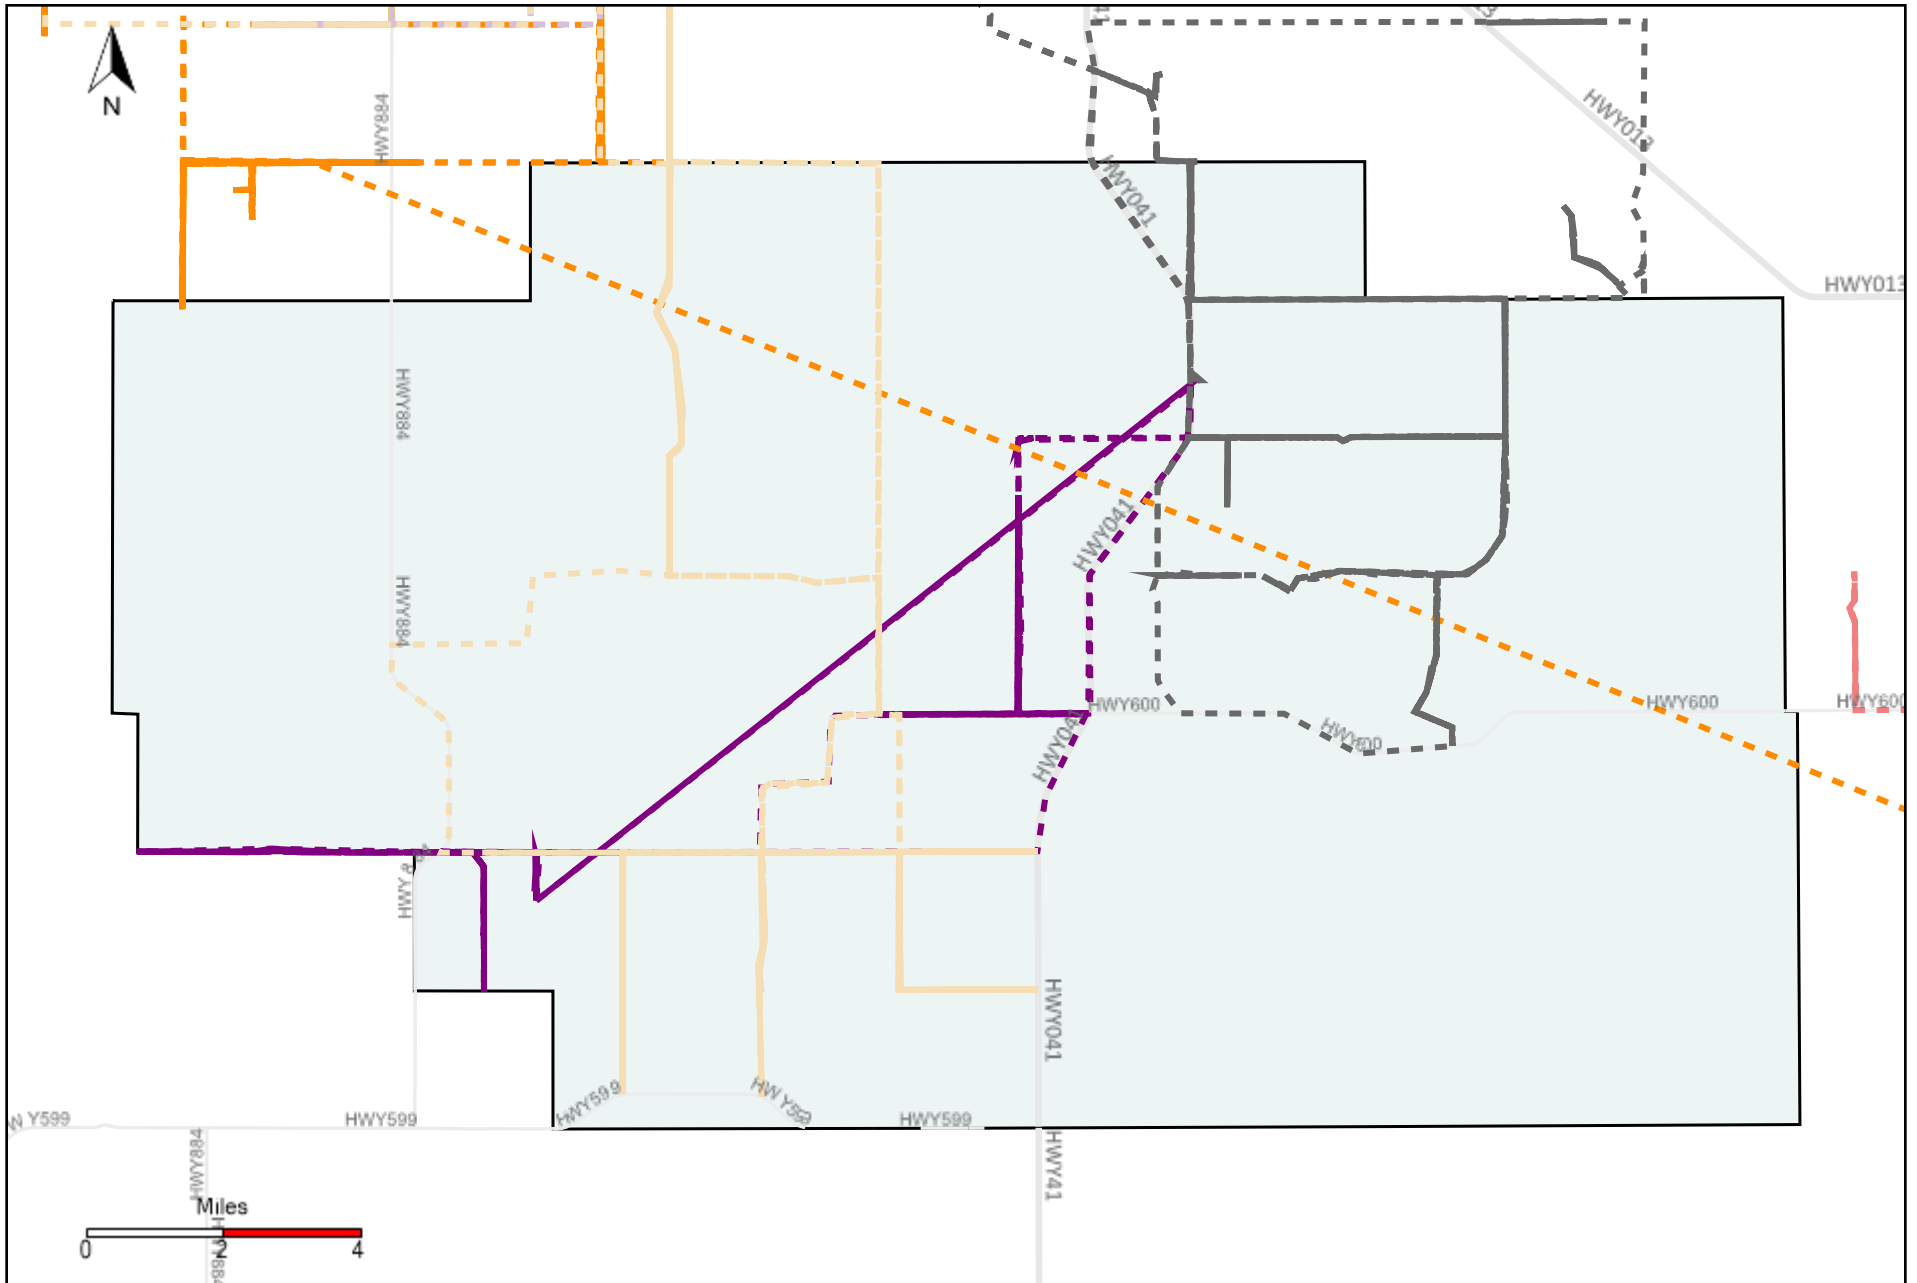

Division: 5 Grader Report(2022-04-24 ~ 2022-04-30)

Vehicle Name List	Total Distance(km)	Total Hours
*****	2090.48	130 hrs 9 min 50 sec