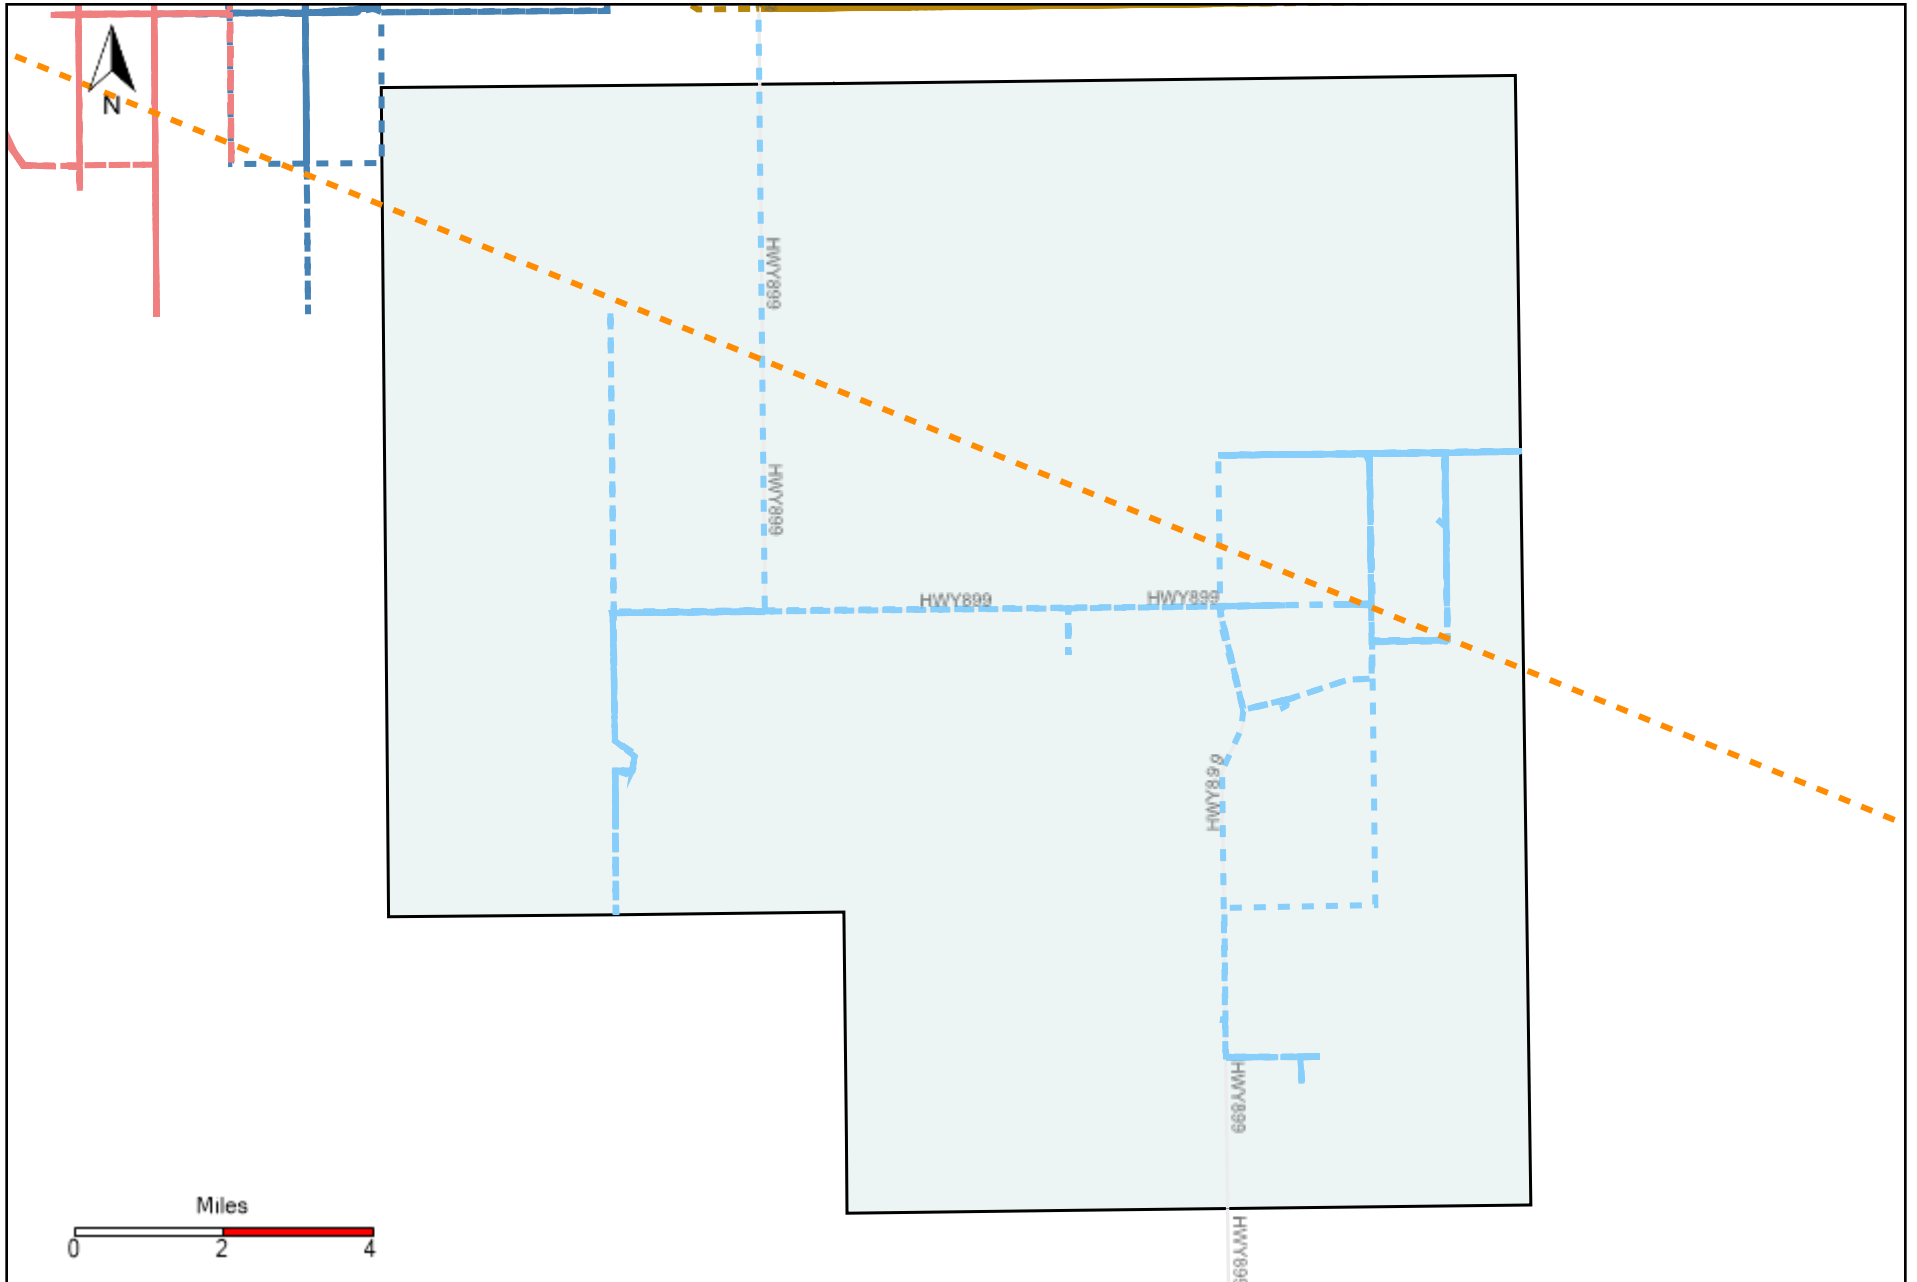

Provost Weekly Grader Report (2022-04-24 ~ 2022-04-30)

Division: 1 Grader Report(2022-04-24 ~ 2022-04-30)

Vehicle Name List	Total Distance(km)	Total Hours
*****	1500	87 hrs 57 min 9 sec

Division: 2 Grader Report(2022-04-24 ~ 2022-04-30)

Vehicle Name List	Total Distance(km)	Total Hours
*****	612.15	63 hrs 31 min 47 sec

Division: 3 Grader Report(2022-04-24 ~ 2022-04-30)

Vehicle Name List	Total Distance(km)	Total Hours
*****	3021.91	251 hrs 51 min 26 sec

Division: 4 Grader Report(2022-04-24 ~ 2022-04-30)

Vehicle Name List	Total Distance(km)	Total Hours
*****	1148.35	118 hrs 18 min 23 sec

Division: 5 Grader Report(2022-04-24 ~ 2022-04-30)

Vehicle Name List	Total Distance(km)	Total Hours
*****	2090.48	130 hrs 9 min 50 sec

Division: 6 Grader Report(2022-04-24 ~ 2022-04-30)

Vehicle Name List	Total Distance(km)	Total Hours
*****	2419.98	152 hrs 9 min 40 sec

Division: 7 Grader Report(2022-04-24 ~ 2022-04-30)

Vehicle Name List	Total Distance(km)	Total Hours
*****	2069.12	117 hrs 8 min 26 sec