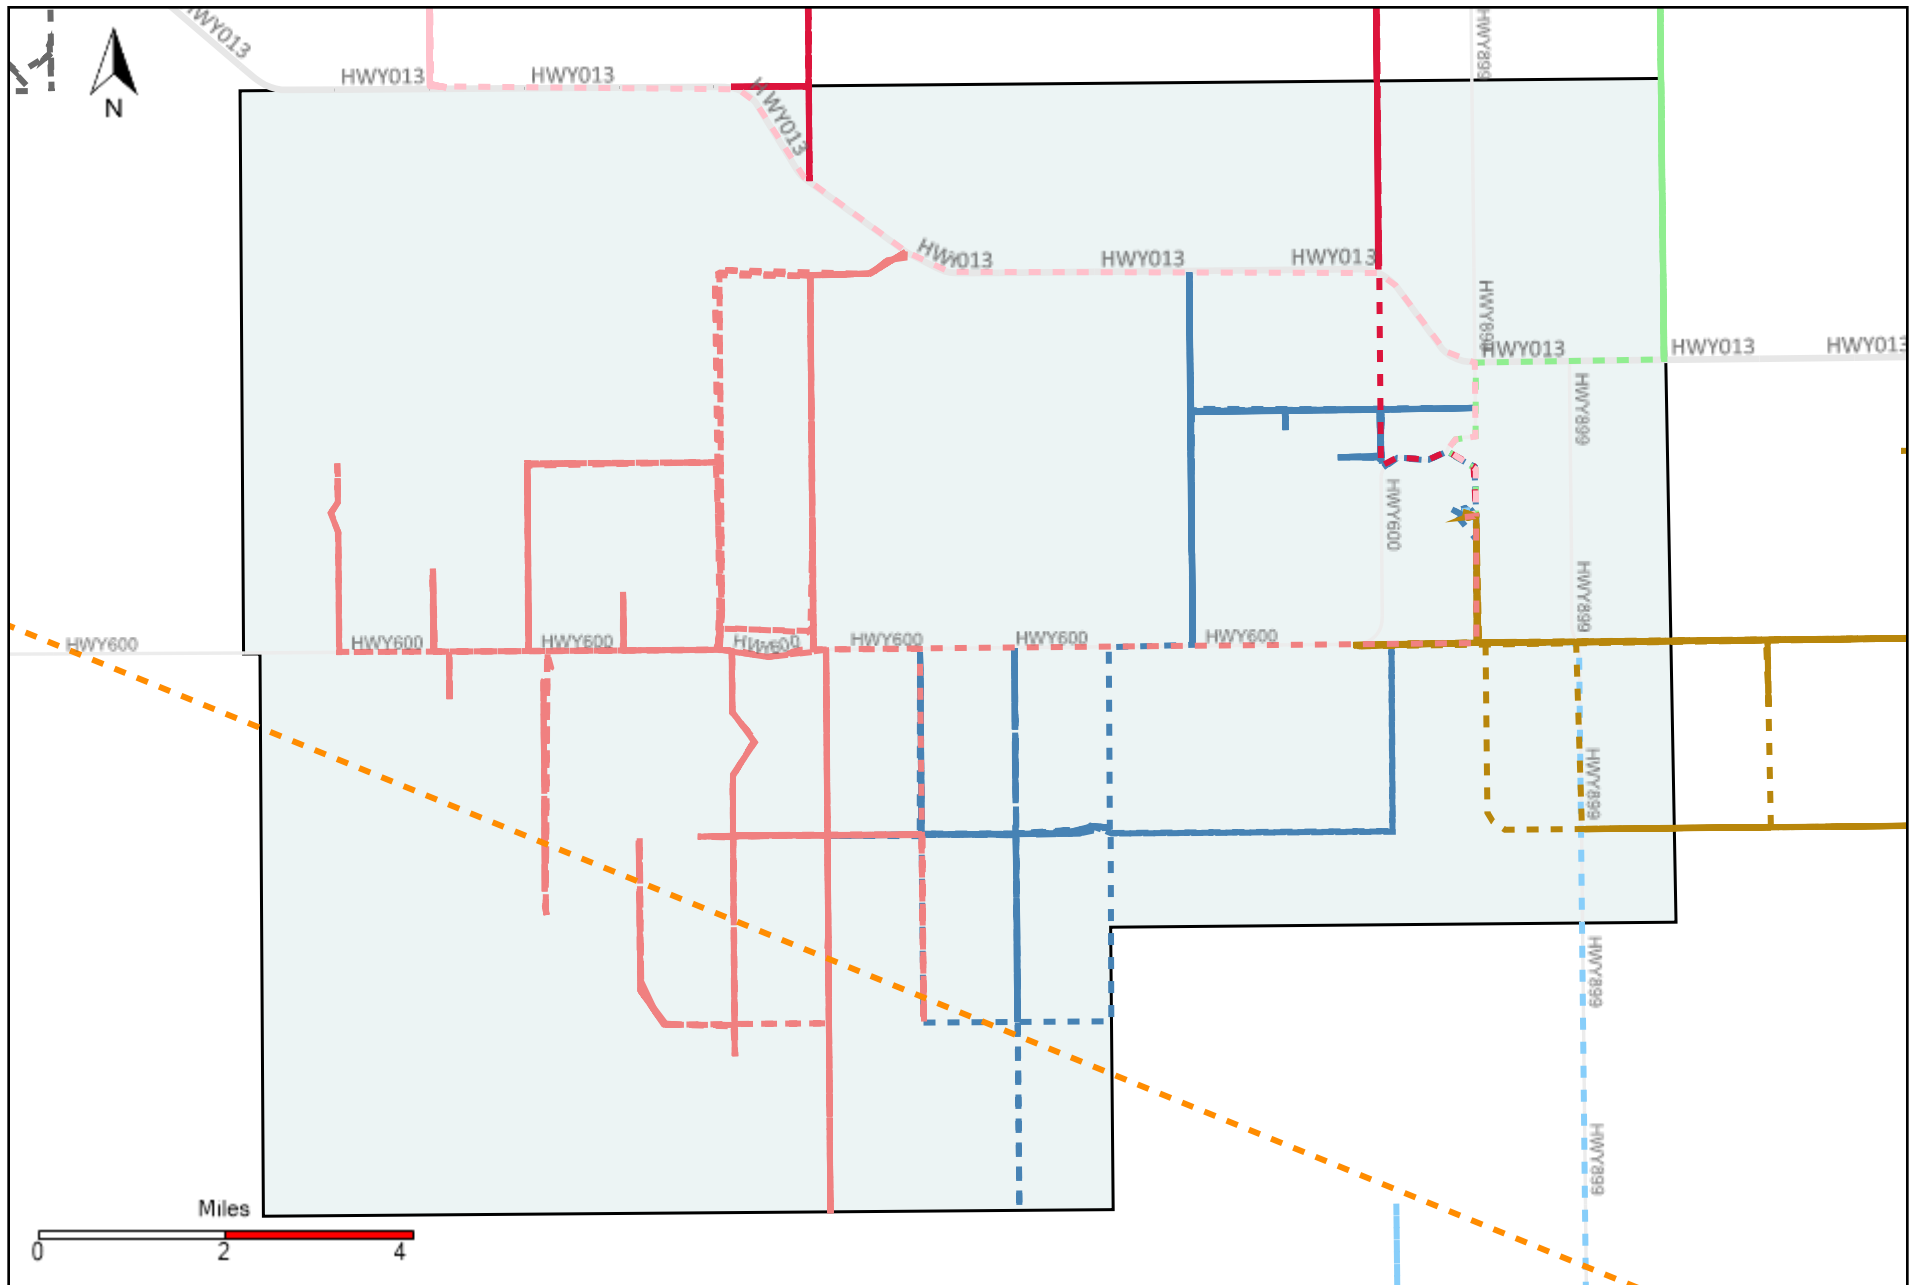

Provost Weekly Grader Report (2022-04-24 ~ 2022-04-30)

Division: 1 Grader Report(2022-04-24 ~ 2022-04-30)

Vehicle Name List	Total Distance(km)	Total Hours
*****	1500	87 hrs 57 min 9 sec

Division: 2 Grader Report(2022-04-24 ~ 2022-04-30)

Vehicle Name List	Total Distance(km)	Total Hours
*****	612.15	63 hrs 31 min 47 sec

Division: 3 Grader Report(2022-04-24 ~ 2022-04-30)

Vehicle Name List	Total Distance(km)	Total Hours
*****	3021.91	251 hrs 51 min 26 sec

Division: 4 Grader Report(2022-04-24 ~ 2022-04-30)

Vehicle Name List	Total Distance(km)	Total Hours
*****	1148.35	118 hrs 18 min 23 sec

Division: 5 Grader Report(2022-04-24 ~ 2022-04-30)

Vehicle Name List	Total Distance(km)	Total Hours
*****	2090.48	130 hrs 9 min 50 sec

Division: 6 Grader Report(2022-04-24 ~ 2022-04-30)

Vehicle Name List	Total Distance(km)	Total Hours
*****	2419.98	152 hrs 9 min 40 sec

Division: 7 Grader Report(2022-04-24 ~ 2022-04-30)

Vehicle Name List	Total Distance(km)	Total Hours
*****	2069.12	117 hrs 8 min 26 sec