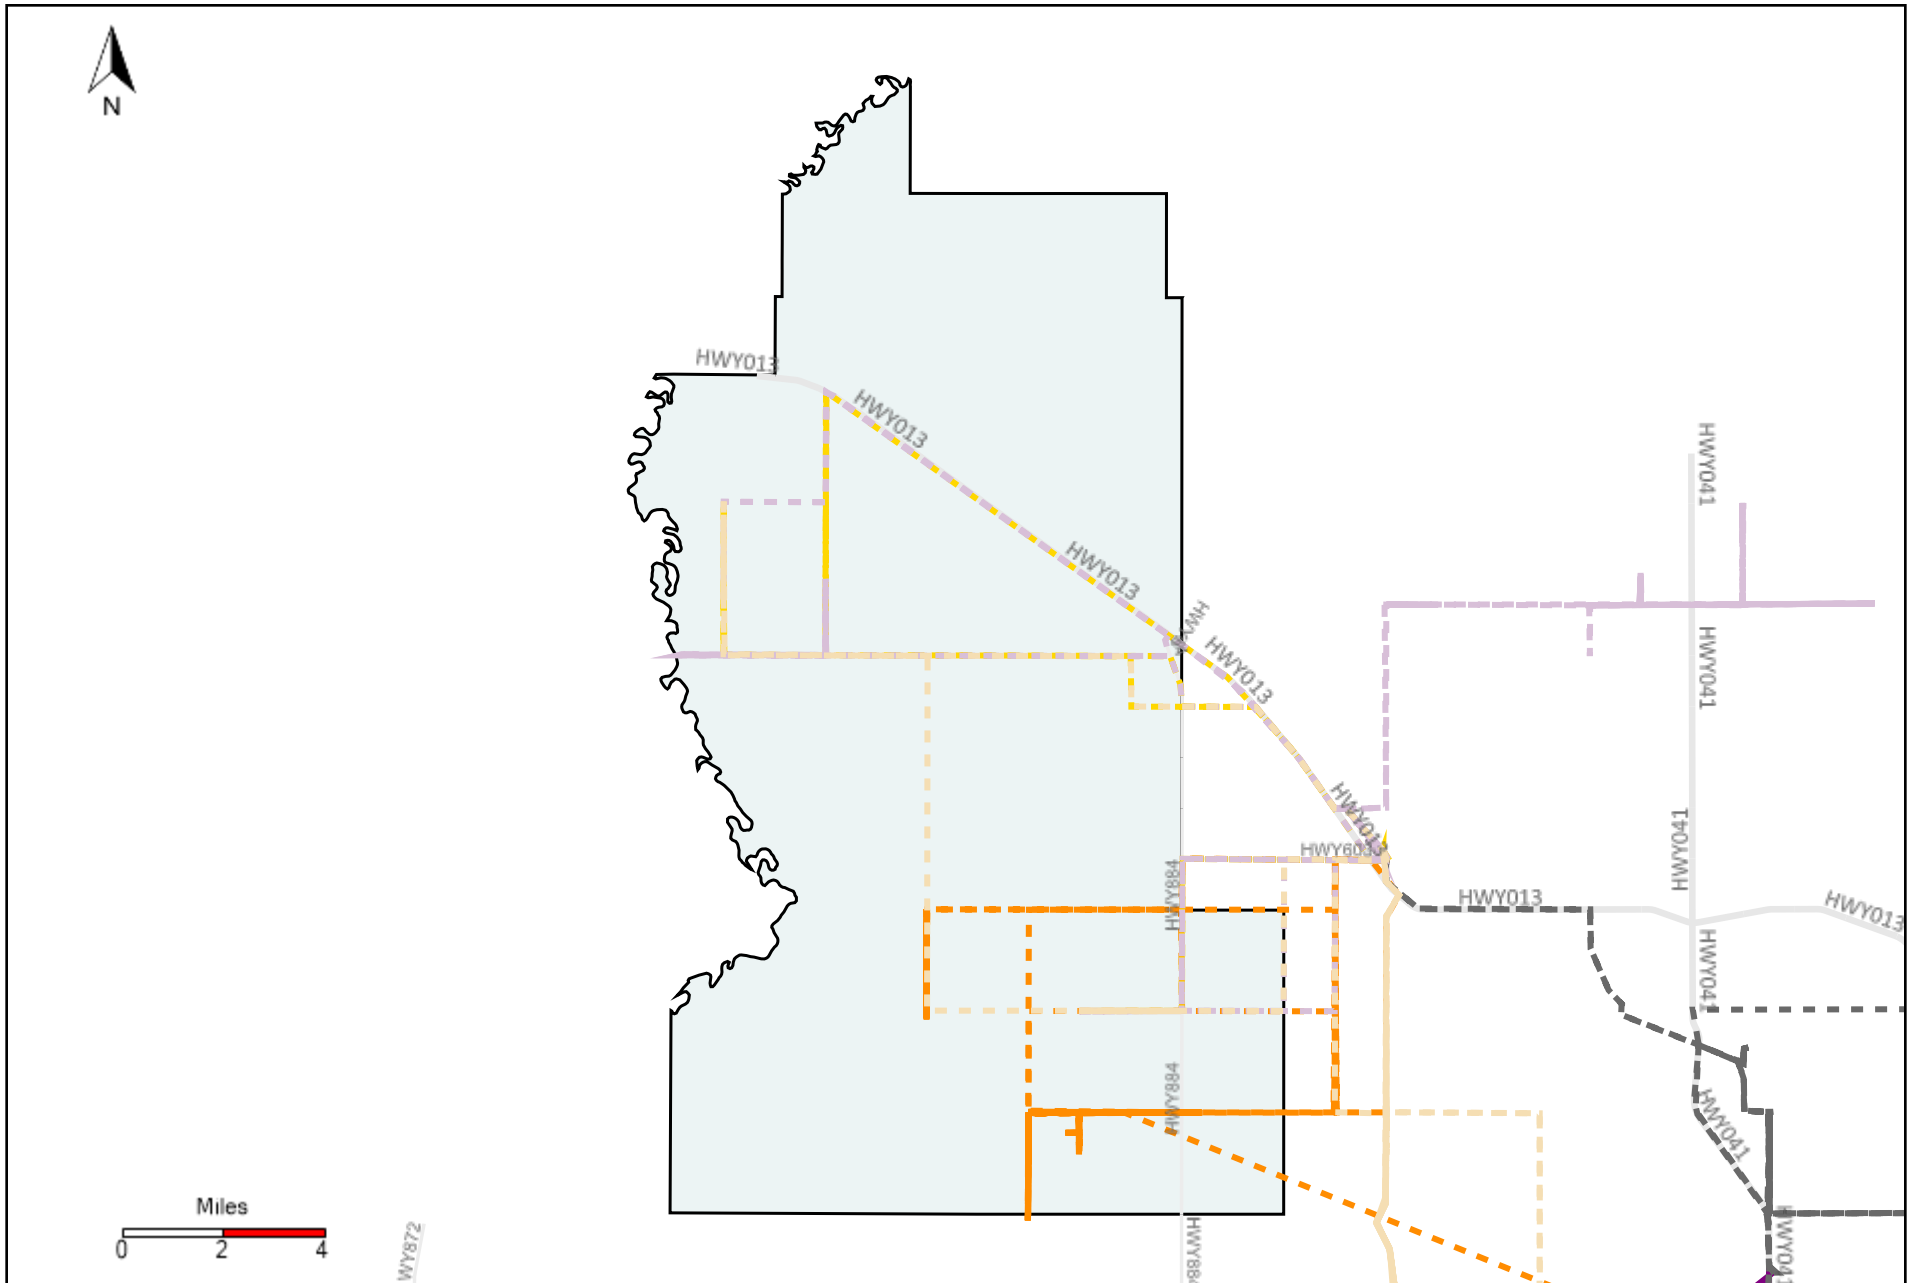

Vehicle Name List	Total Distance(km)	Total Hours
*****	612.15	63 hrs 31 min 47 sec

Division: 3 Grader Report(2022-04-24 ~ 2022-04-30)

Vehicle Name List	Total Distance(km)	Total Hours
*****	3021.91	251 hrs 51 min 26 sec

Division: 4 Grader Report(2022-04-24 ~ 2022-04-30)

Vehicle Name List	Total Distance(km)	Total Hours
*****	1148.35	118 hrs 18 min 23 sec

Division: 5 Grader Report(2022-04-24 ~ 2022-04-30)

Vehicle Name List	Total Distance(km)	Total Hours
*****	2090.48	130 hrs 9 min 50 sec

Division: 6 Grader Report(2022-04-24 ~ 2022-04-30)

Vehicle Name List	Total Distance(km)	Total Hours
*****	2419.98	152 hrs 9 min 40 sec

Division: 7 Grader Report(2022-04-24 ~ 2022-04-30)

Vehicle Name List	Total Distance(km)	Total Hours
*****	2069.12	117 hrs 8 min 26 sec