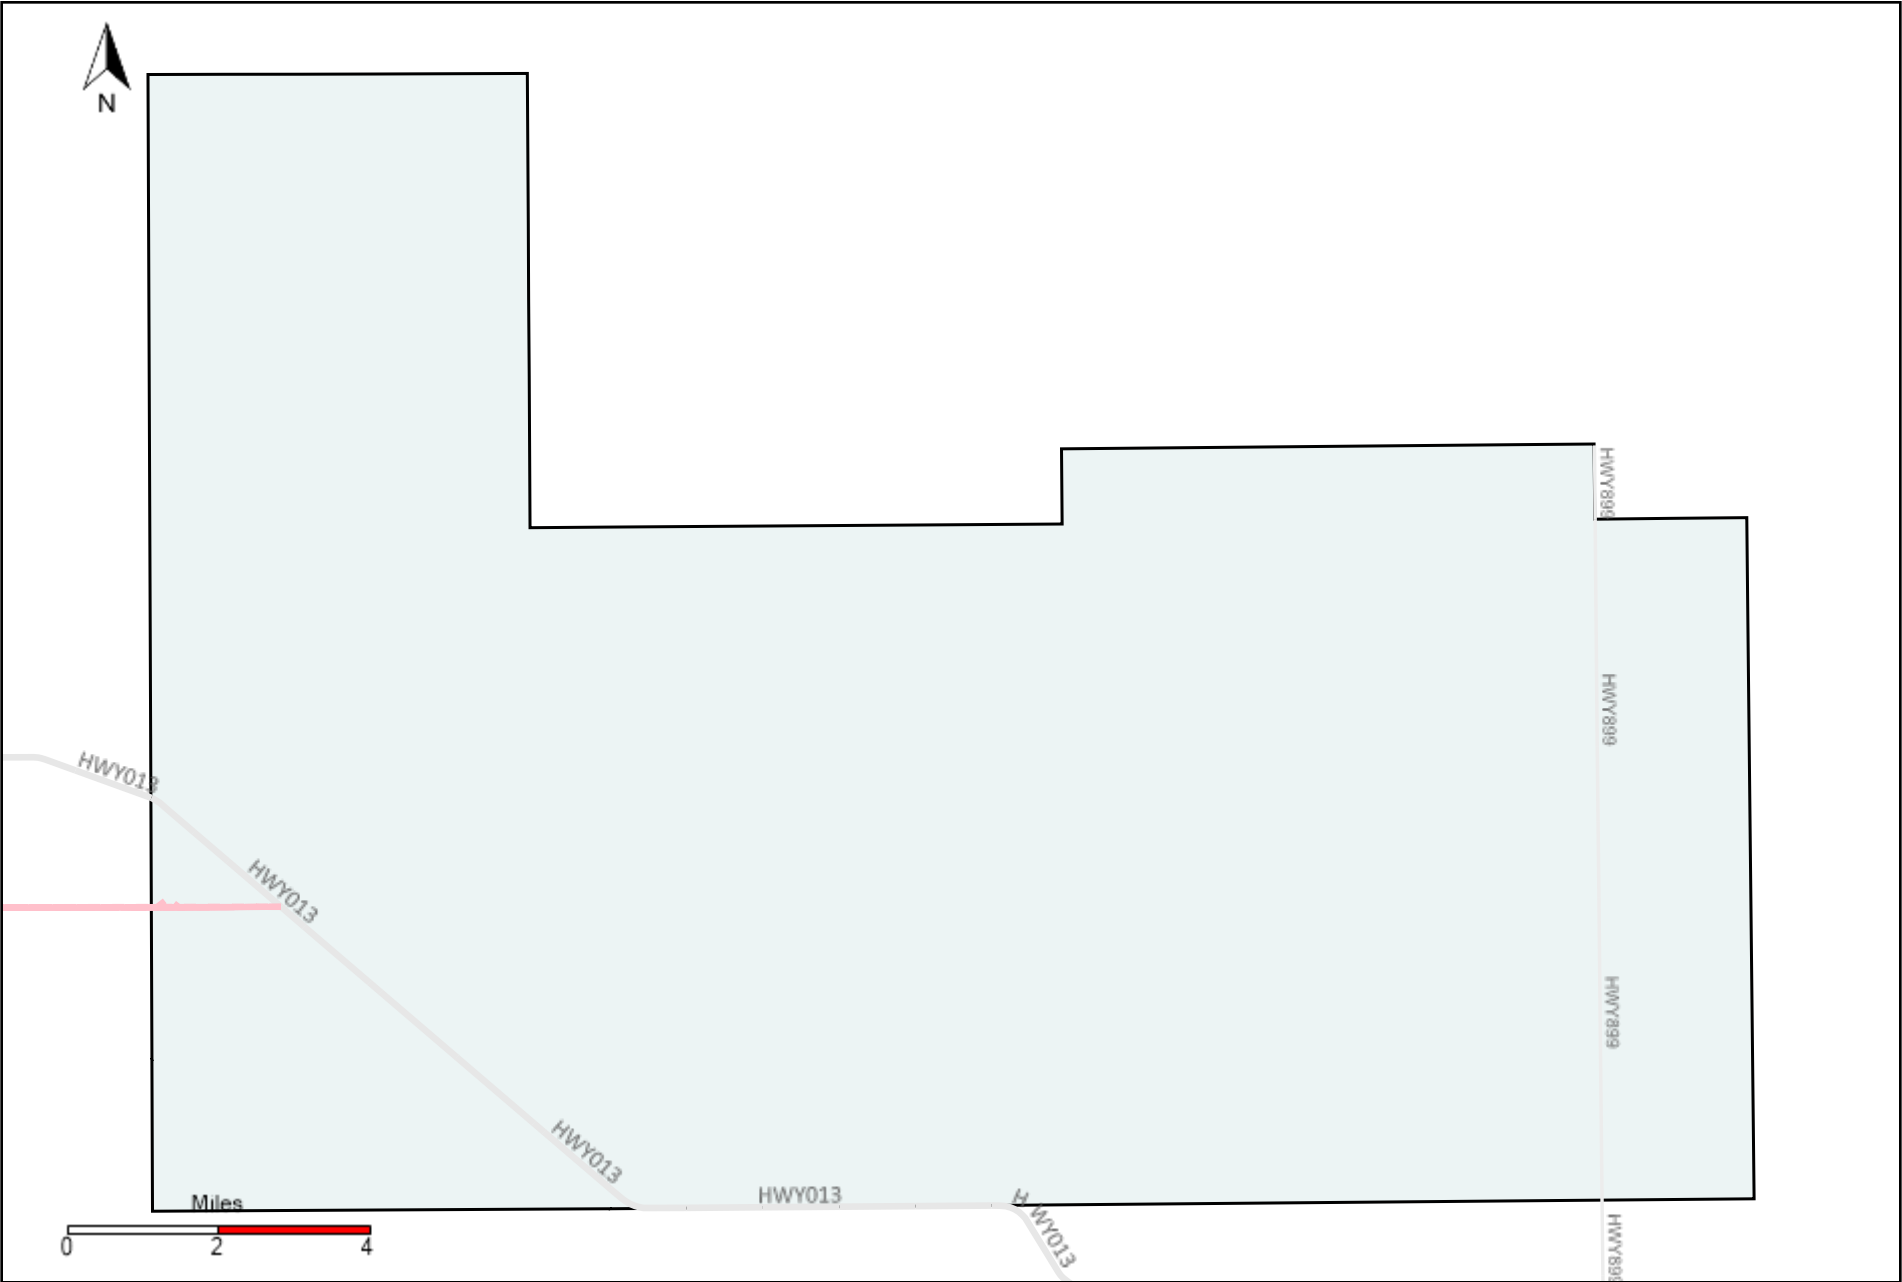

Vehicle Name List	Total Distance(km)	Total Hours
*****	106.92	10 hrs 16 min 46 sec

Division: 5 Grader Report(2022-04-17 ~ 2022-04-23)

Vehicle Name List	Total Distance(km)	Total Hours
*****	781.68	74 hrs 26 min 22 sec