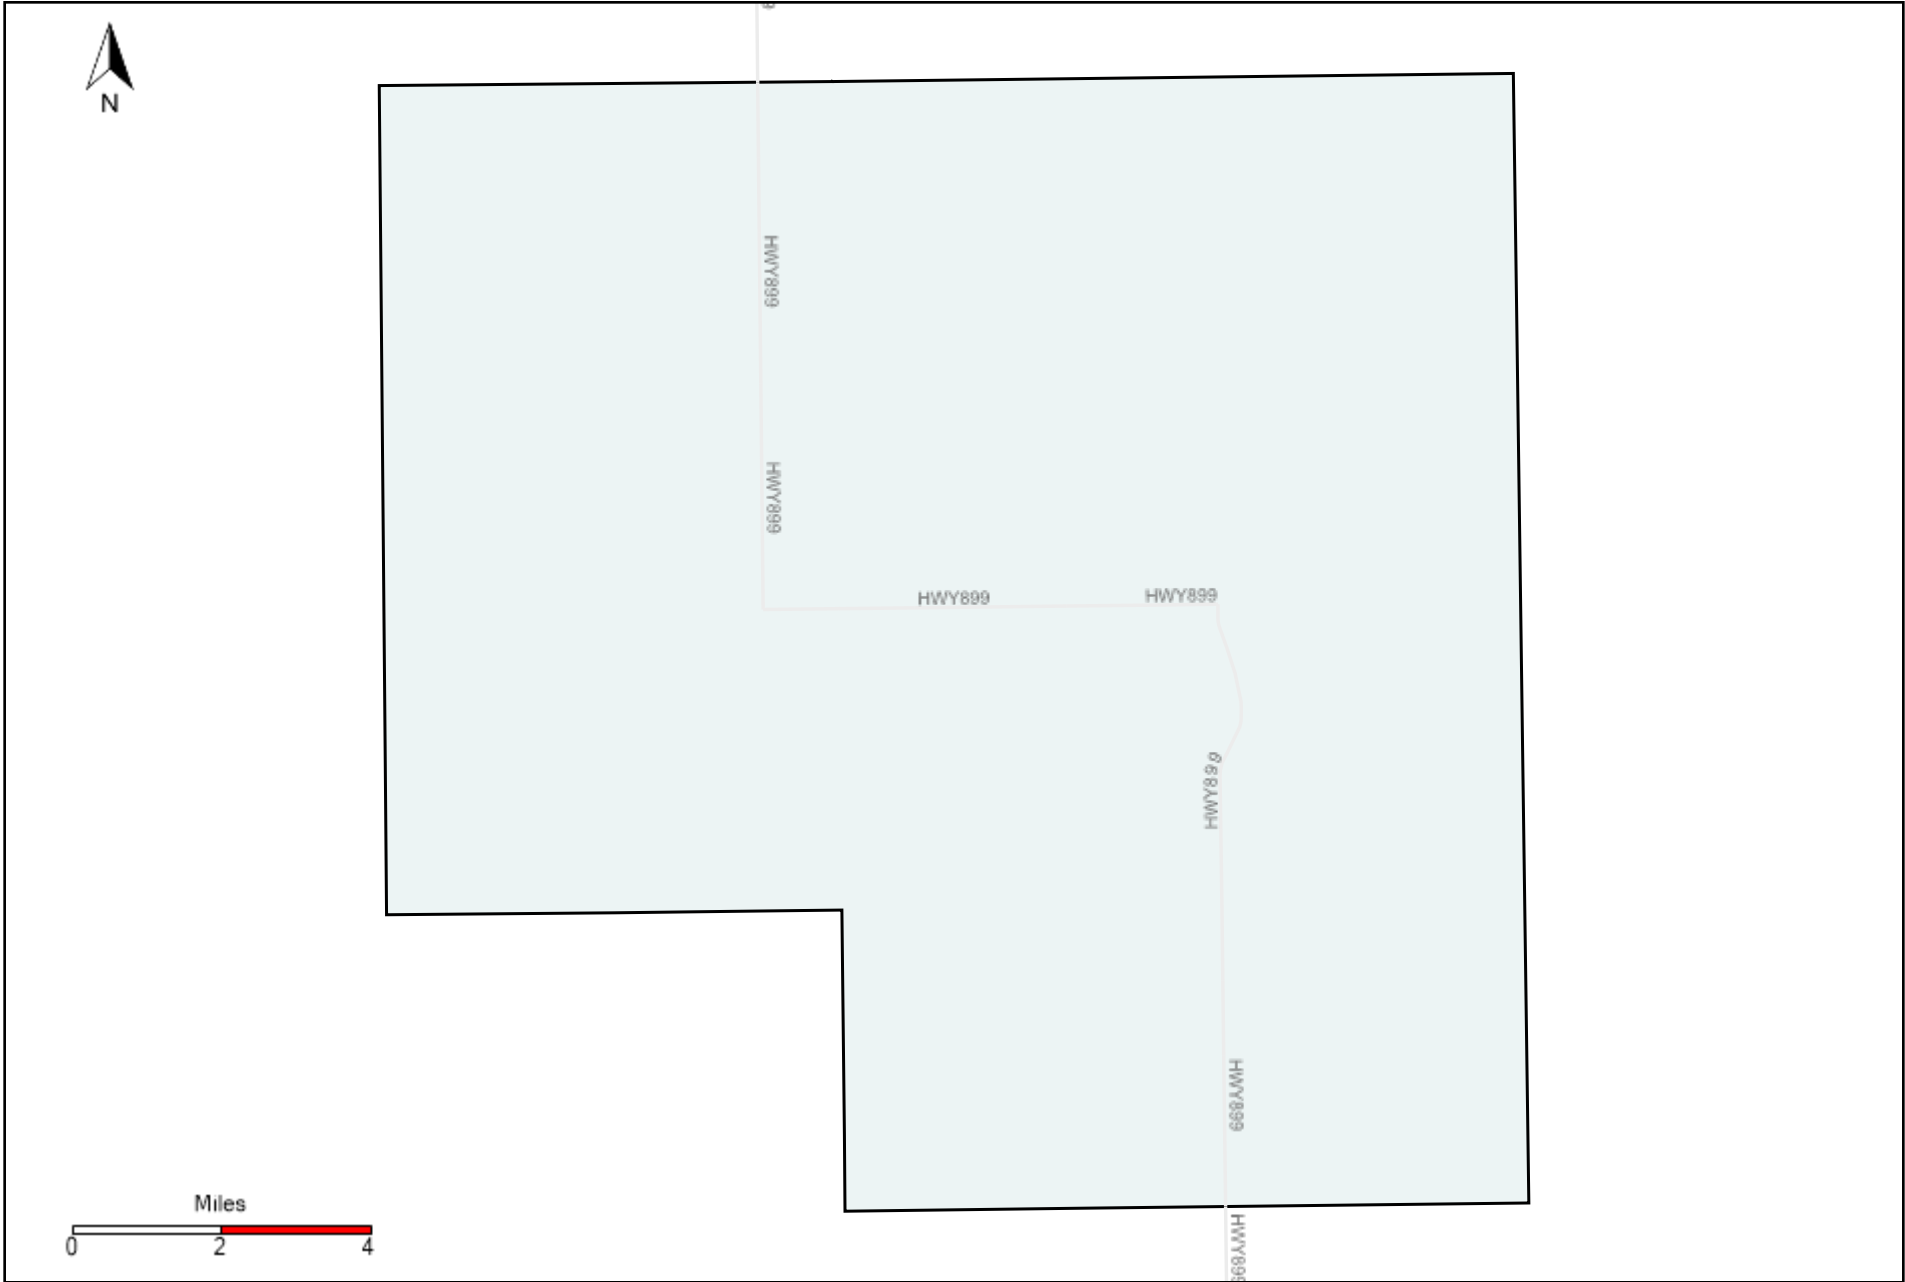

Division: 1 Grader Report(2022-04-17 ~ 2022-04-23)

Vehicle Name List	Total Distance(km)	Total Hours
*****	0	0 hrs 0 min 0 sec