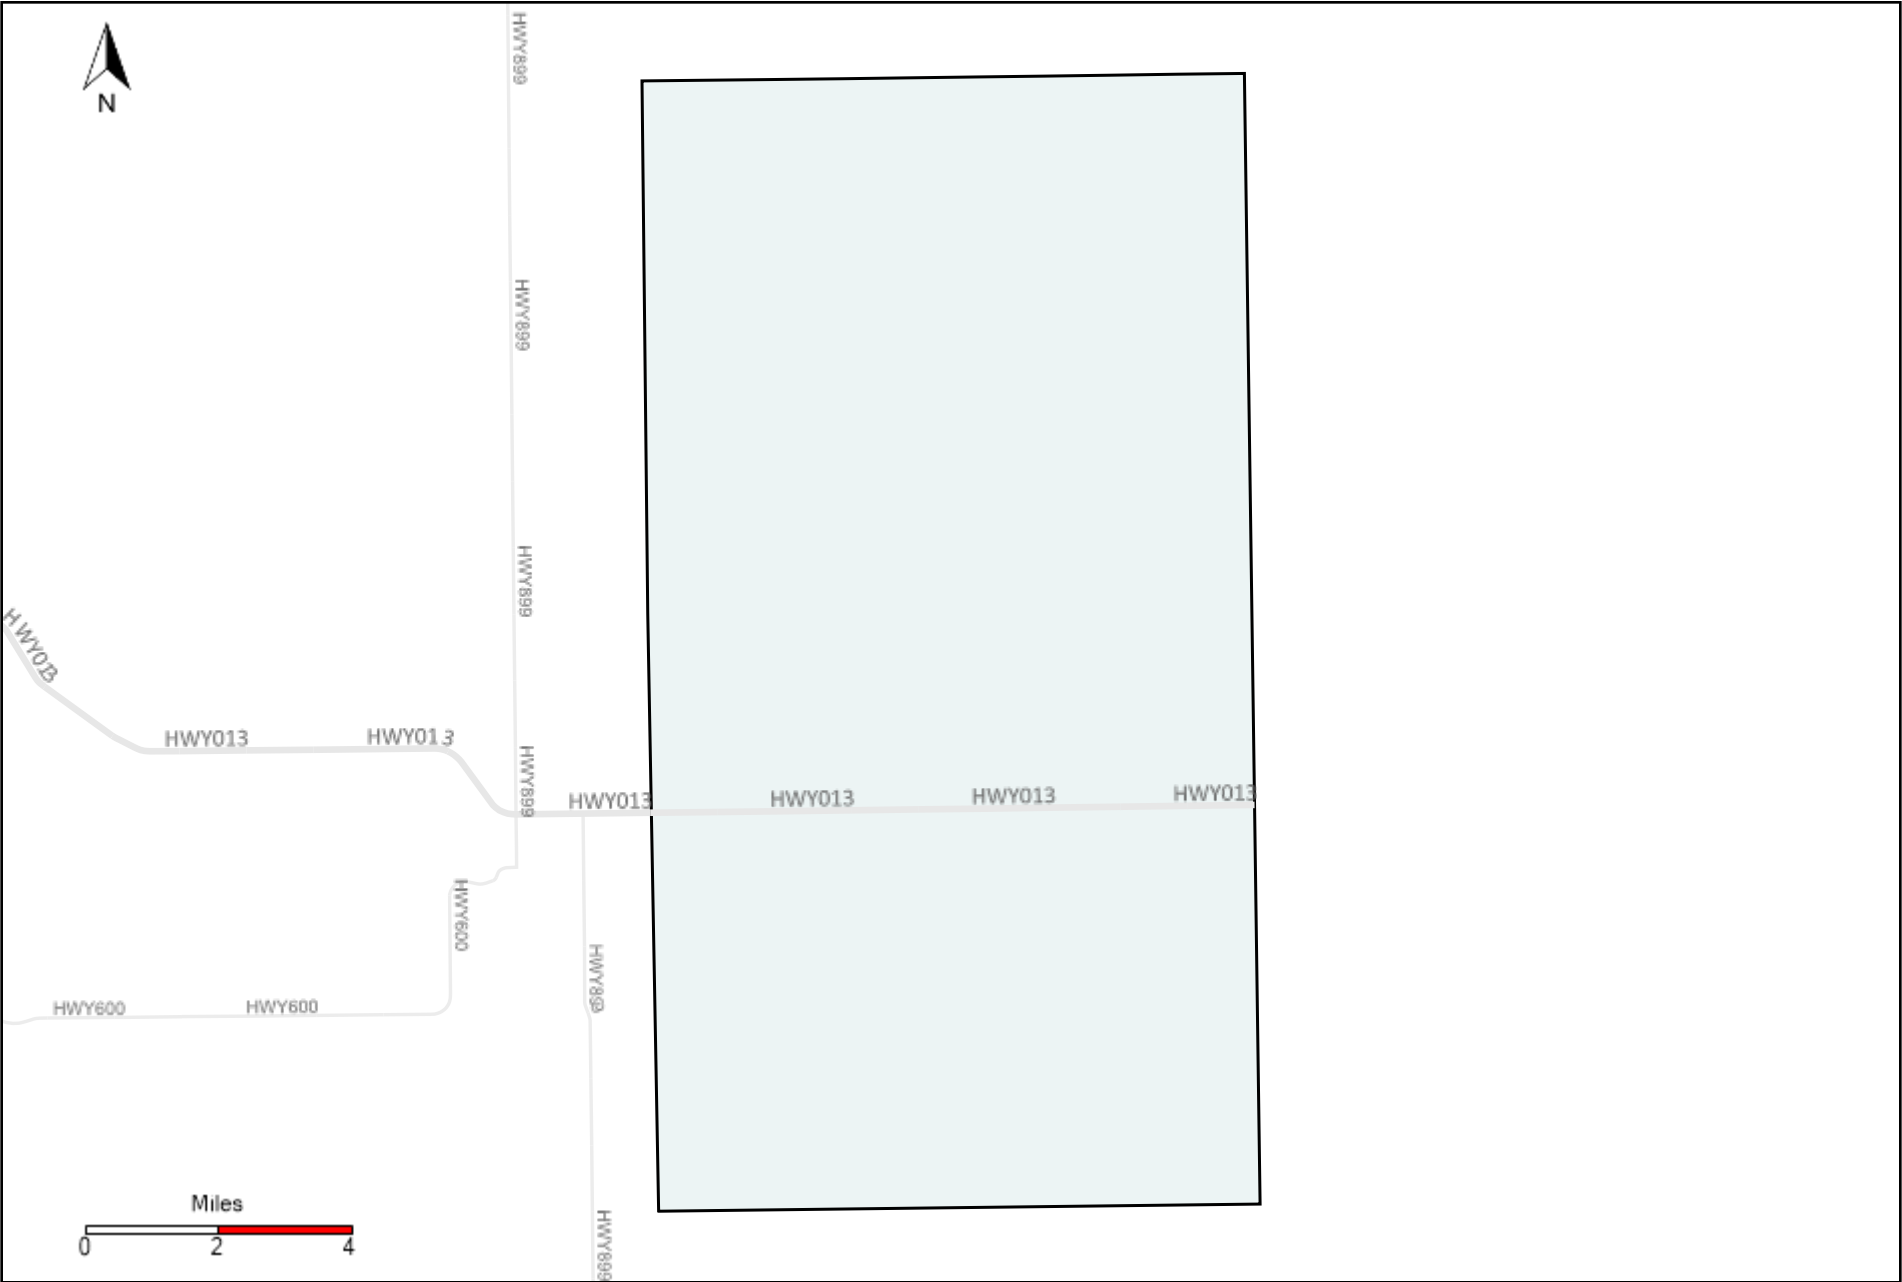

Division: 2 Grader Report(2022-04-17 ~ 2022-04-23)

Vehicle Name List	Total Distance(km)	Total Hours
*****	0	0 hrs 0 min 0 sec