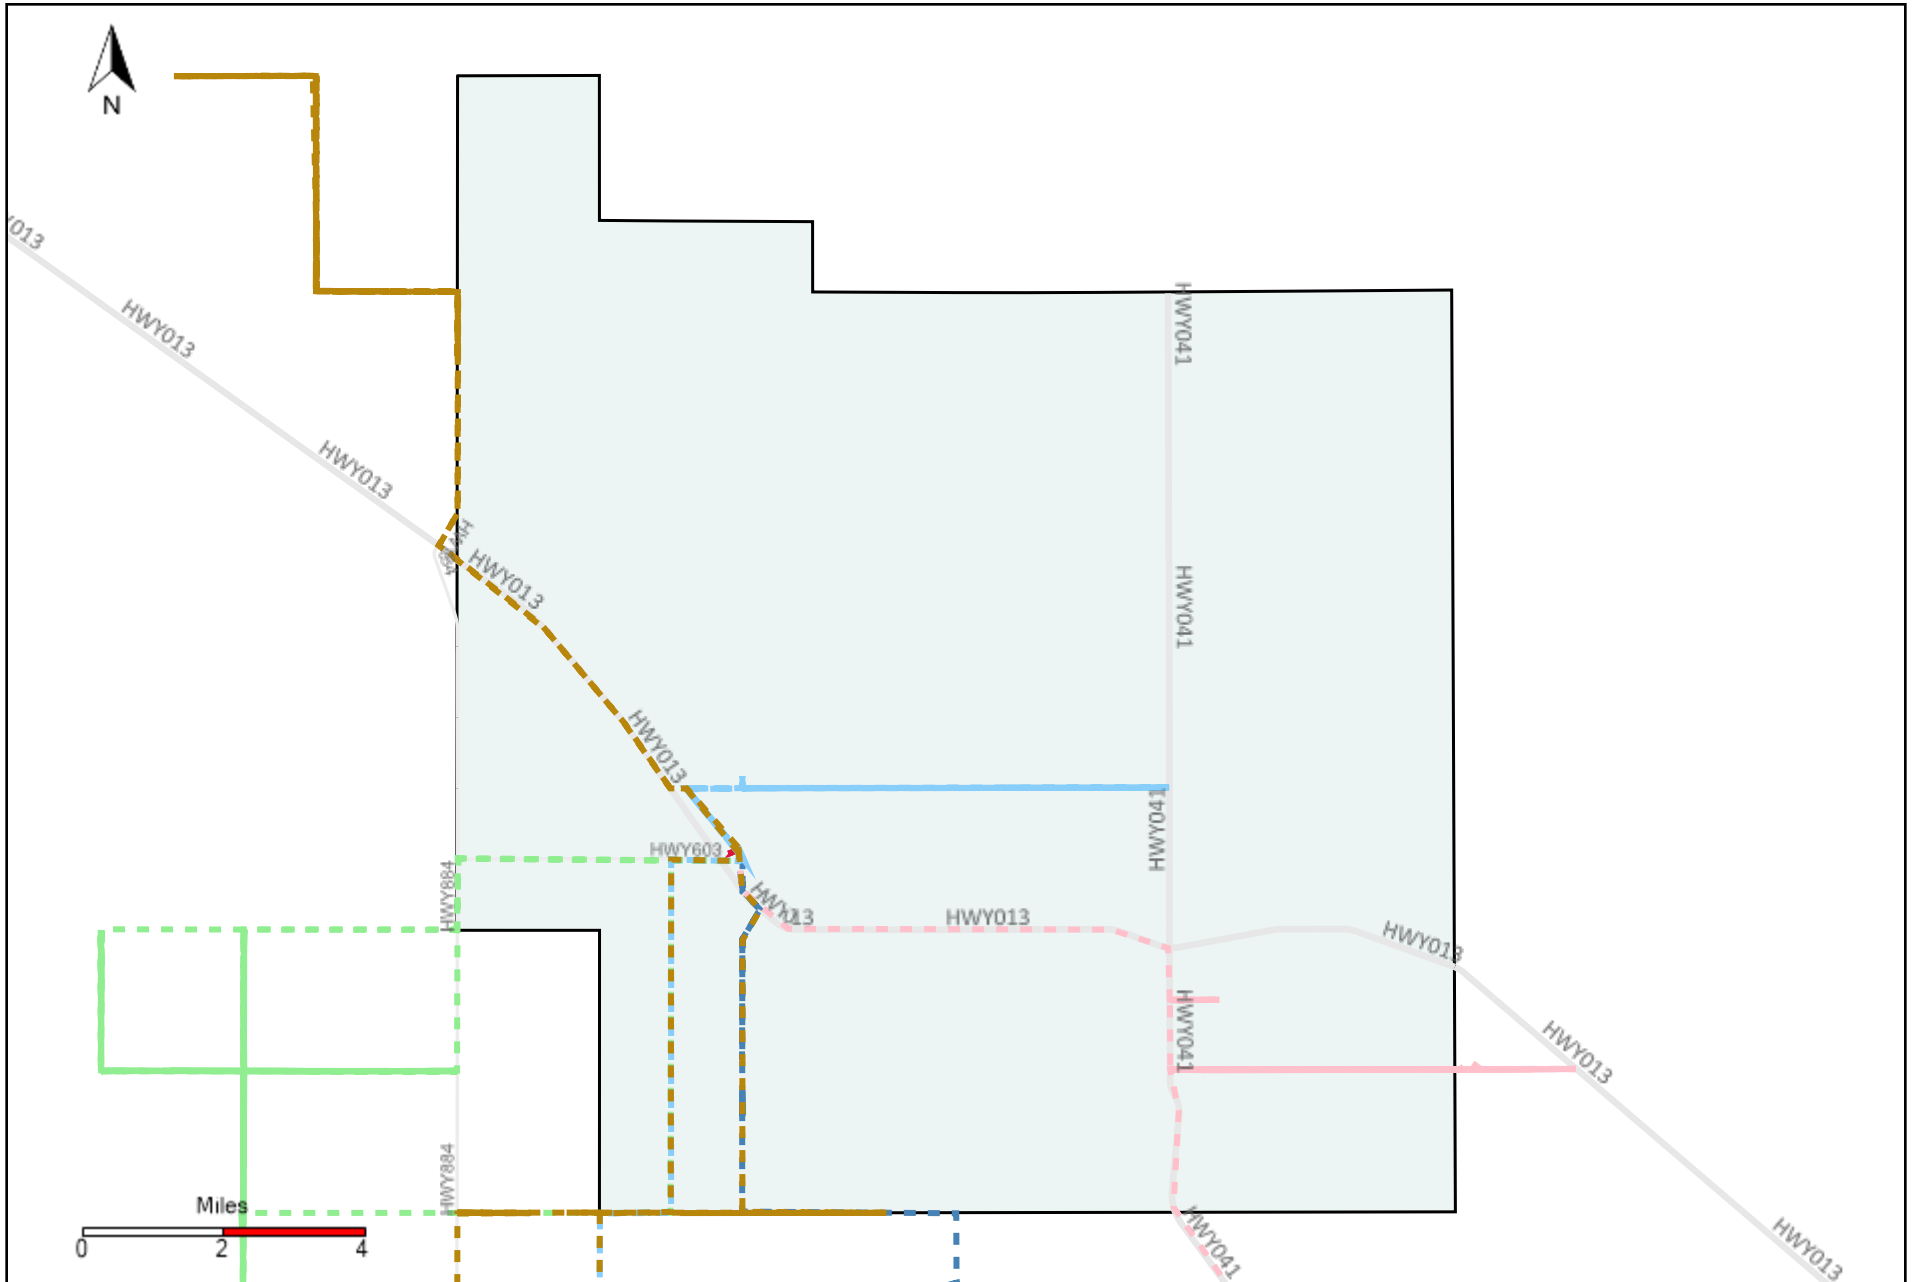

Vehicle Name List	Total Distance(km)	Total Hours
*****	106.92	10 hrs 16 min 46 sec

Division: 5 Grader Report(2022-04-17 ~ 2022-04-23)

Vehicle Name List	Total Distance(km)	Total Hours
*****	781.68	74 hrs 26 min 22 sec

Division: 6 Grader Report(2022-04-17 ~ 2022-04-23)

Vehicle Name List	Total Distance(km)	Total Hours
*****	783.15	75 hrs 10 min 1 sec

Division: 7 Grader Report(2022-04-17 ~ 2022-04-23)

Vehicle Name List	Total Distance(km)	Total Hours
*****	563.28	54 hrs 13 min 5 sec