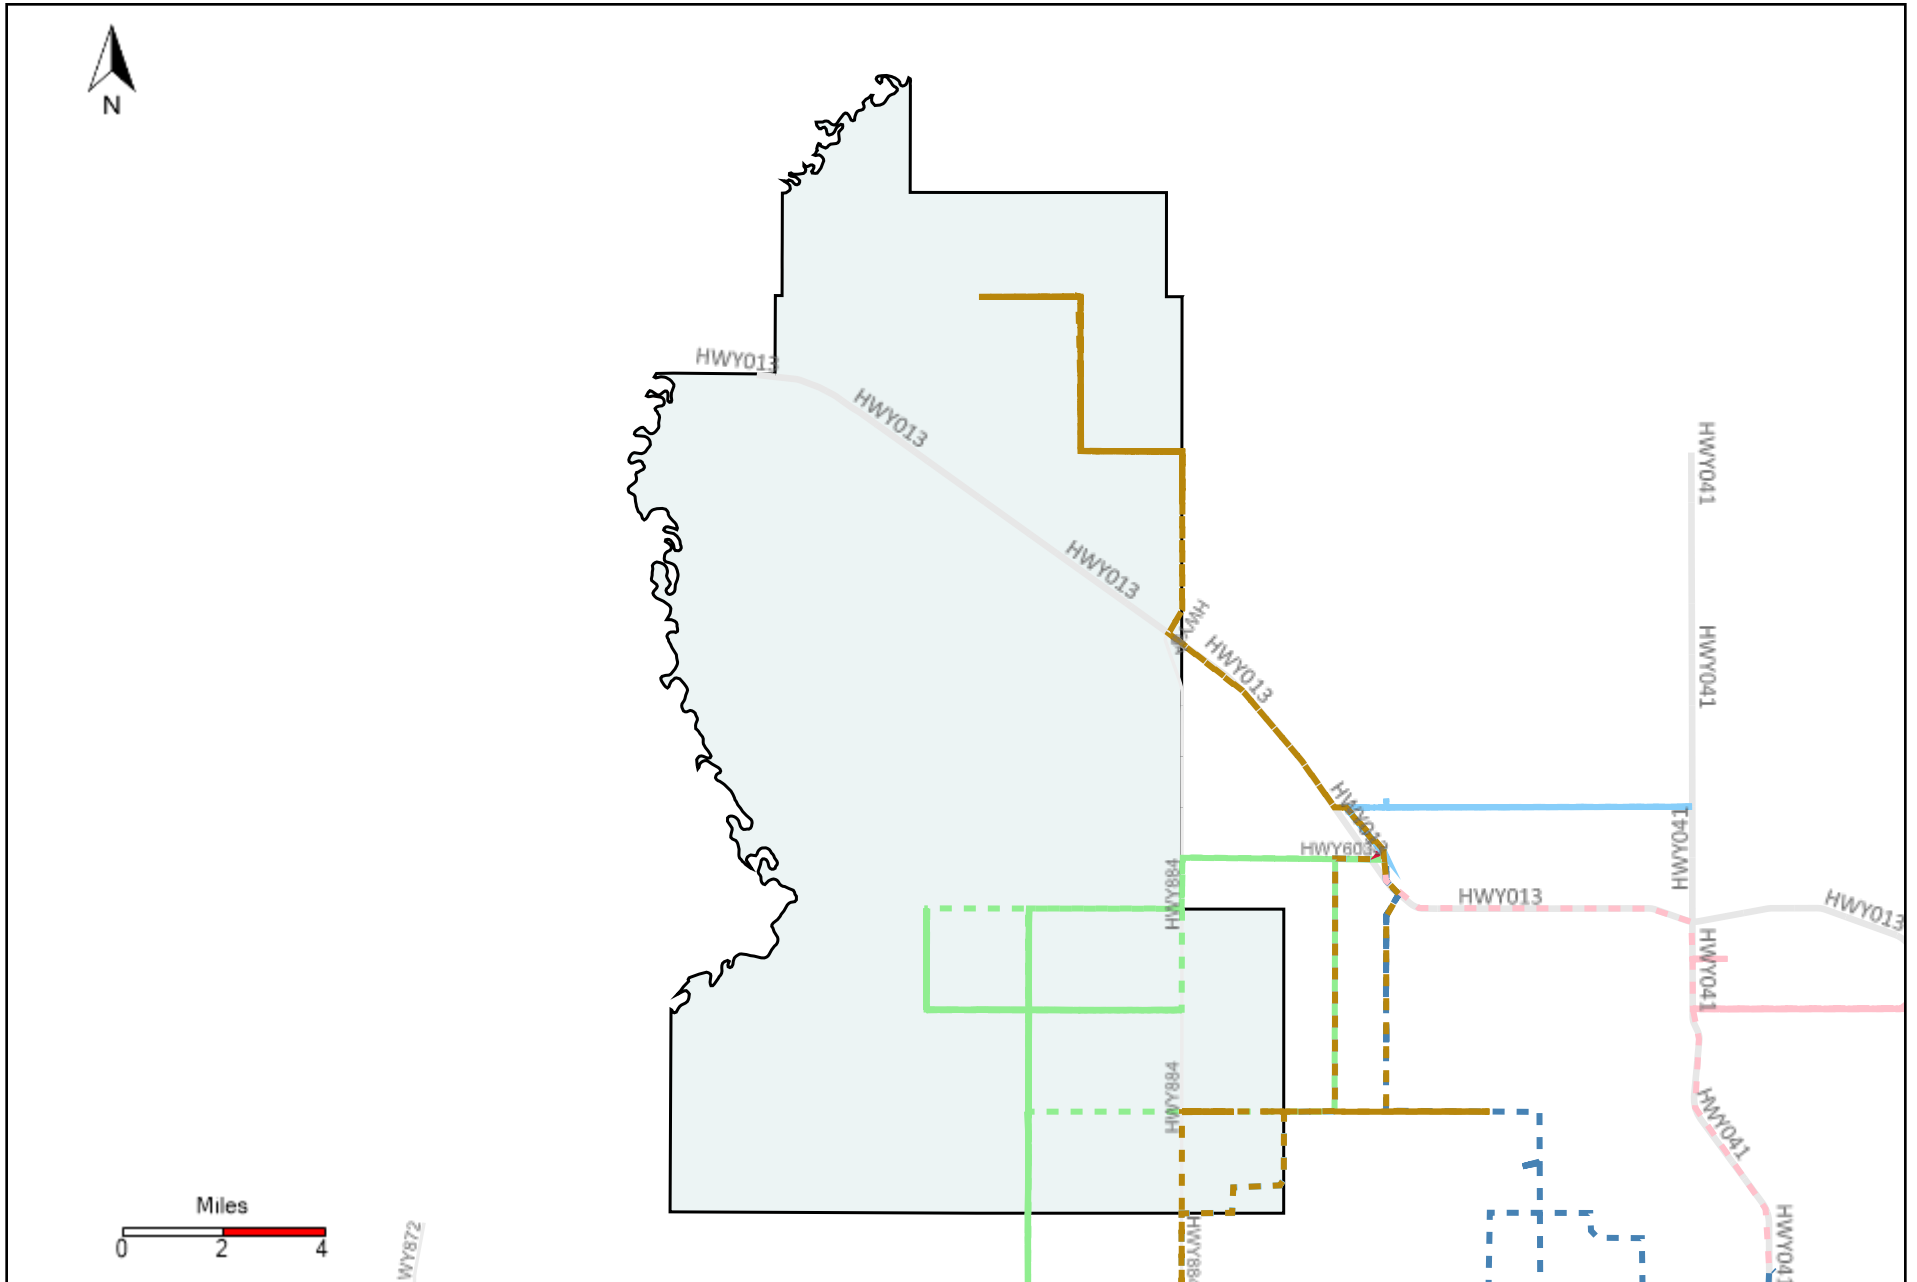

Vehicle Name List	Total Distance(km)	Total Hours
*****	106.92	10 hrs 16 min 46 sec

Division: 5 Grader Report(2022-04-17 ~ 2022-04-23)

Vehicle Name List	Total Distance(km)	Total Hours
*****	781.68	74 hrs 26 min 22 sec

Division: 6 Grader Report(2022-04-17 ~ 2022-04-23)

Vehicle Name List	Total Distance(km)	Total Hours
*****	783.15	75 hrs 10 min 1 sec

Division: 7 Grader Report(2022-04-17 ~ 2022-04-23)

Vehicle Name List	Total Distance(km)	Total Hours
*****	563.28	54 hrs 13 min 5 sec