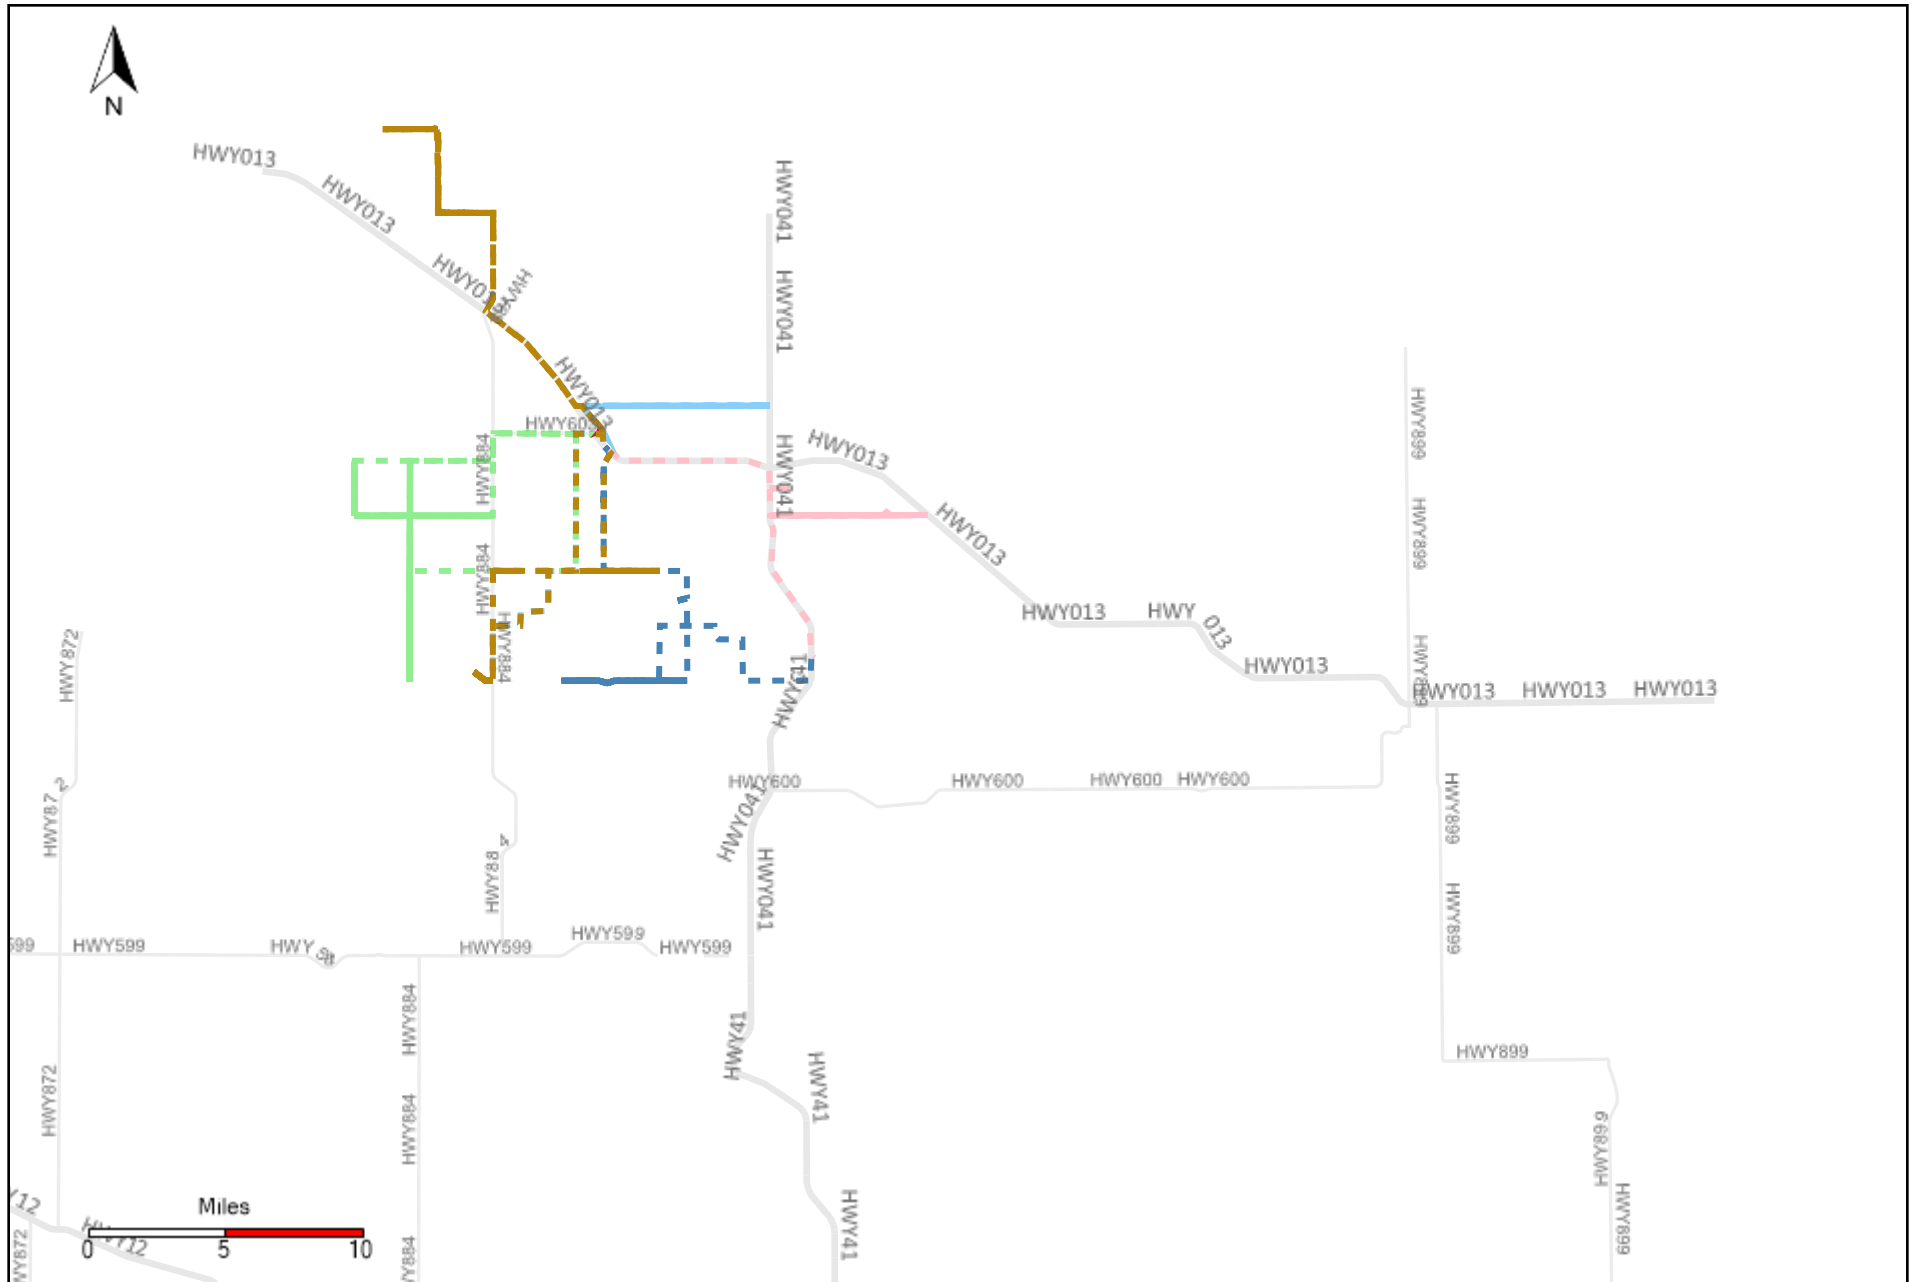

Provost Weekly Grader Report (2022-04-17 ~ 2022-04-23)

Division: 1 Grader Report(2022-04-17 ~ 2022-04-23)

Vehicle Name List	Total Distance(km)	Total Hours
*****	0	0 hrs 0 min 0 sec

Division: 2 Grader Report(2022-04-17 ~ 2022-04-23)

Vehicle Name List	Total Distance(km)	Total Hours
*****	0	0 hrs 0 min 0 sec

Division: 3 Grader Report(2022-04-17 ~ 2022-04-23)

Vehicle Name List	Total Distance(km)	Total Hours
*****	0	0 hrs 0 min 0 sec

Division: 4 Grader Report(2022-04-17 ~ 2022-04-23)

Vehicle Name List	Total Distance(km)	Total Hours
*****	106.92	10 hrs 16 min 46 sec

Division: 5 Grader Report(2022-04-17 ~ 2022-04-23)

Vehicle Name List	Total Distance(km)	Total Hours
*****	781.68	74 hrs 26 min 22 sec

Division: 6 Grader Report(2022-04-17 ~ 2022-04-23)

Vehicle Name List	Total Distance(km)	Total Hours
*****	783.15	75 hrs 10 min 1 sec

Division: 7 Grader Report(2022-04-17 ~ 2022-04-23)

Vehicle Name List	Total Distance(km)	Total Hours
*****	563.28	54 hrs 13 min 5 sec