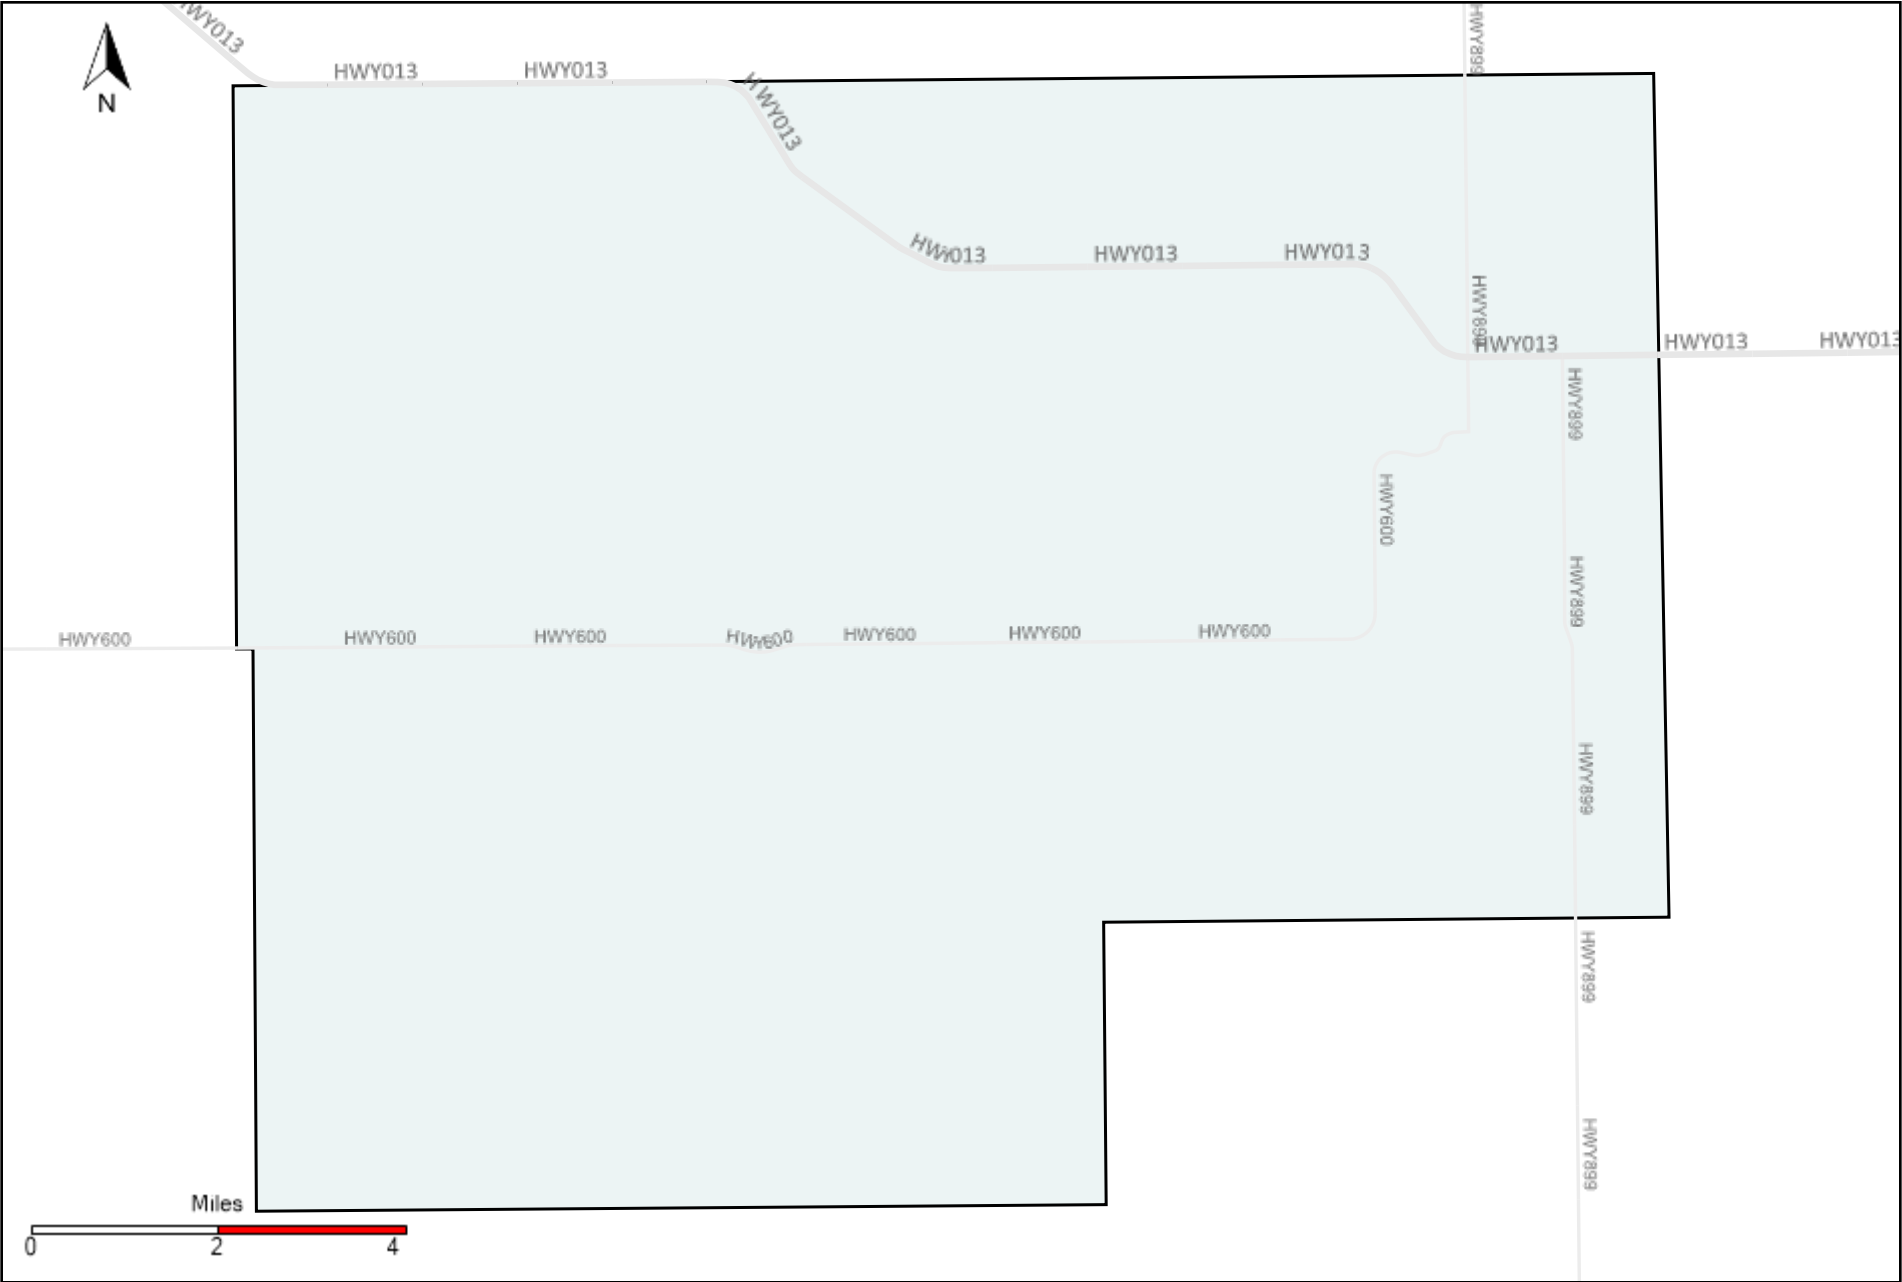

Division: 3 Grader Report(2022-04-17 ~ 2022-04-23)

Vehicle Name List	Total Distance(km)	Total Hours
*****	0	0 hrs 0 min 0 sec