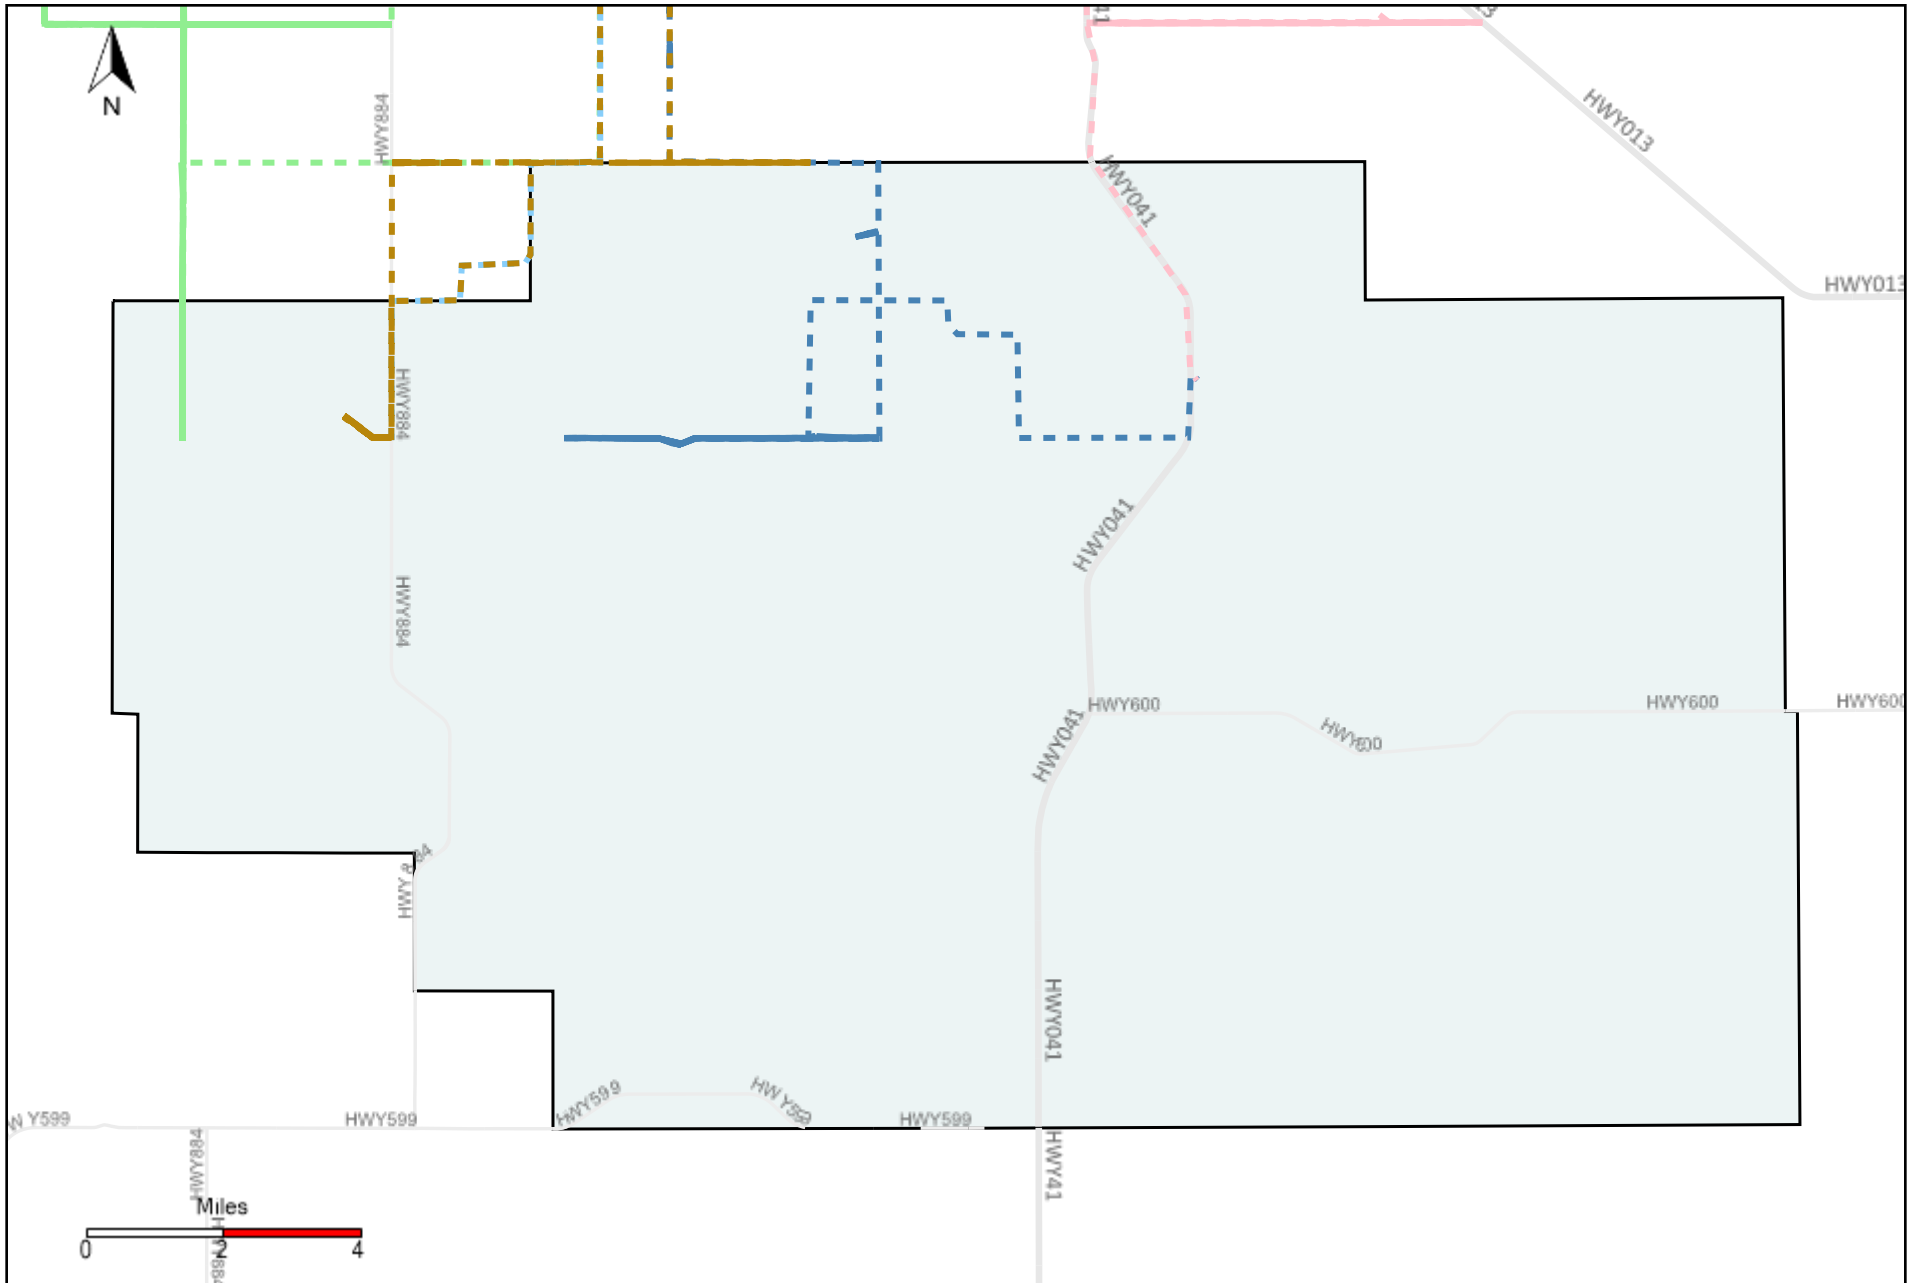

Vehicle Name List	Total Distance(km)	Total Hours
*****	106.92	10 hrs 16 min 46 sec

Division: 5 Grader Report(2022-04-17 ~ 2022-04-23)

Vehicle Name List	Total Distance(km)	Total Hours
*****	781.68	74 hrs 26 min 22 sec