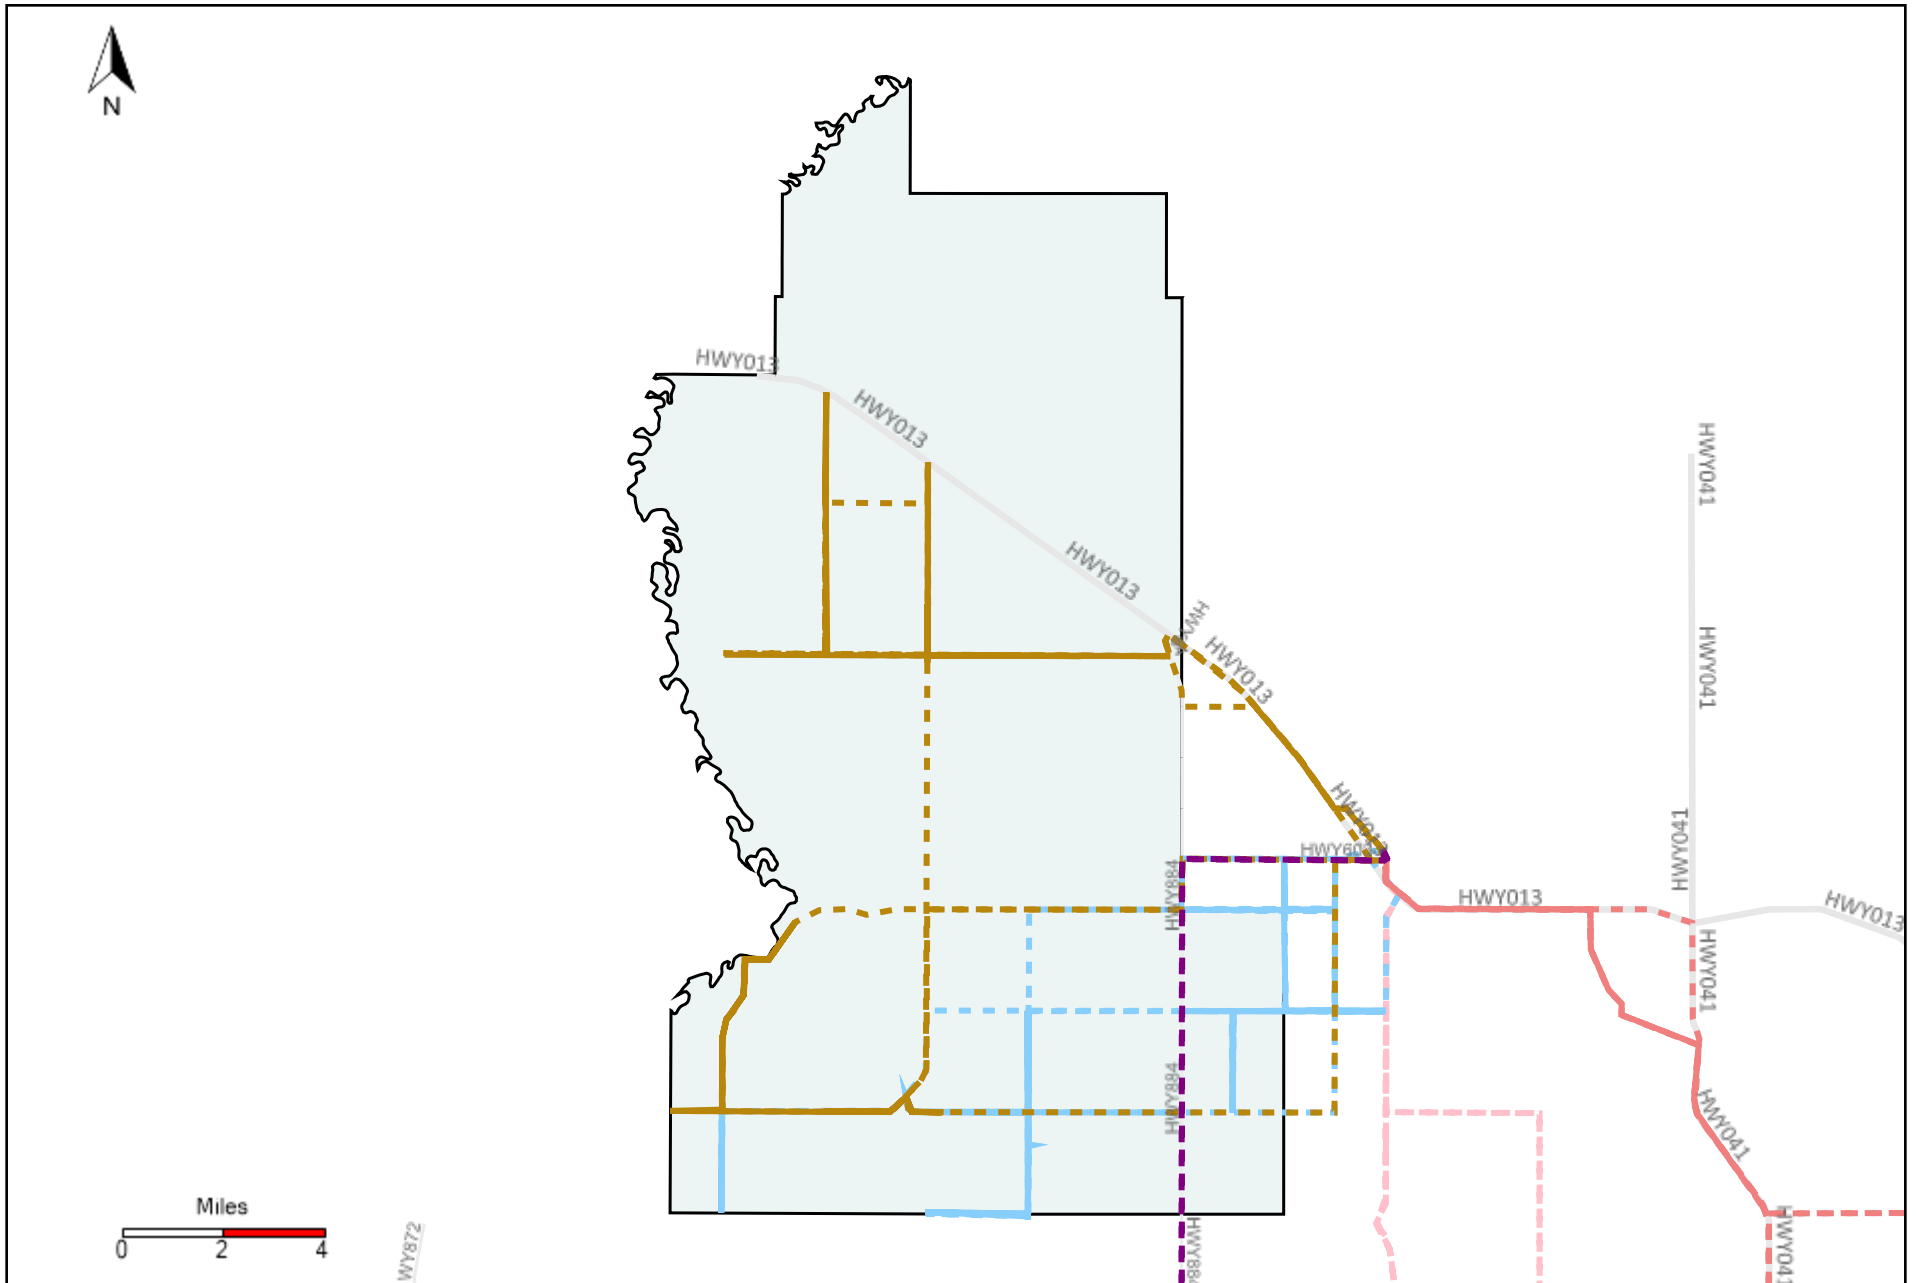

Division: 7 Grader Report(2022-04-10 ~ 2022-04-16)

Vehicle Name List	Total Distance(km)	Total Hours
*****	895.99	91 hrs 24 min 41 sec