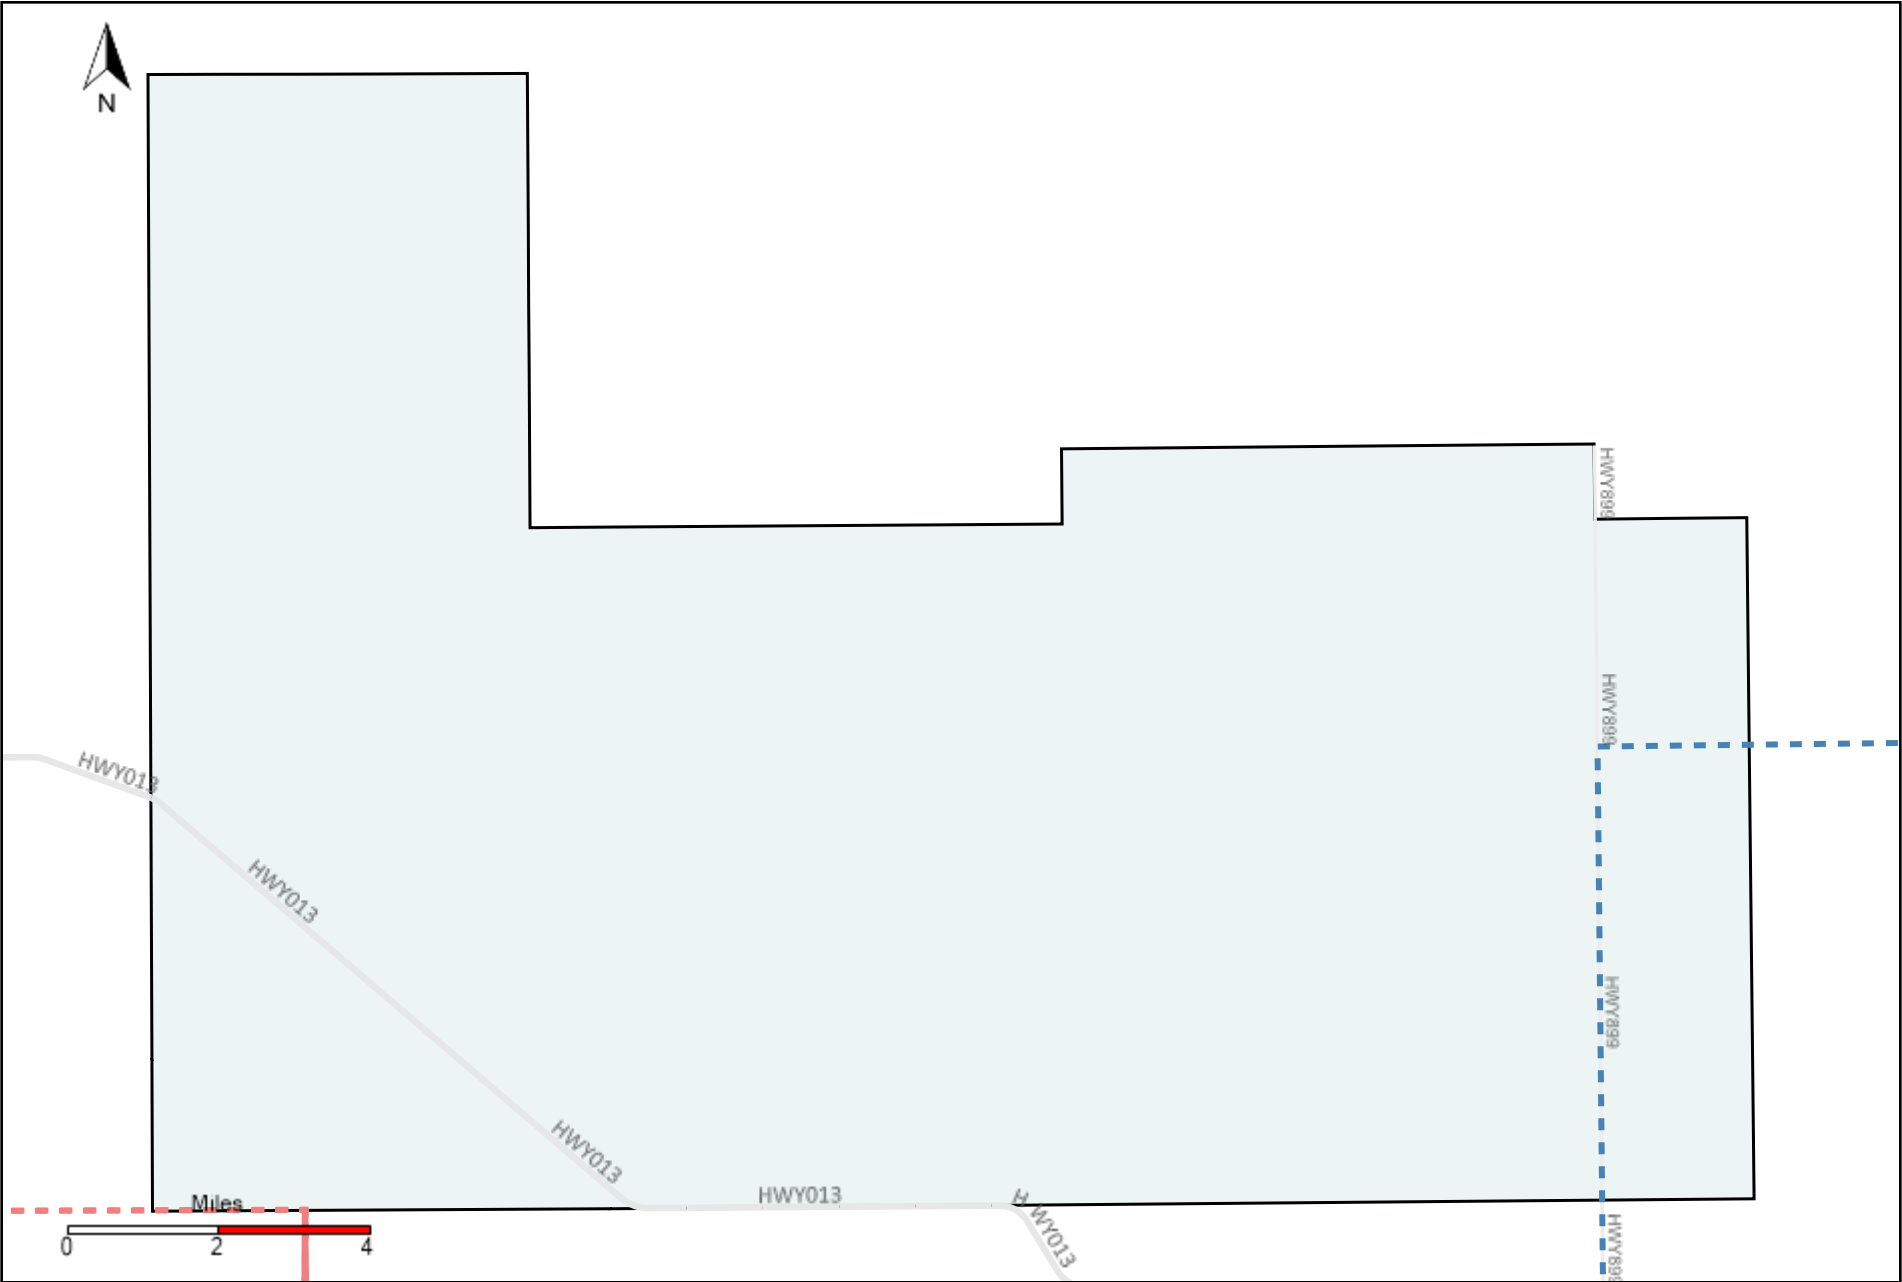

Division: 4 Grader Report(2022-04-10 ~ 2022-04-16)

Vehicle Name List	Total Distance(km)	Total Hours
*****	560.78	41 hrs 46 min 12 sec