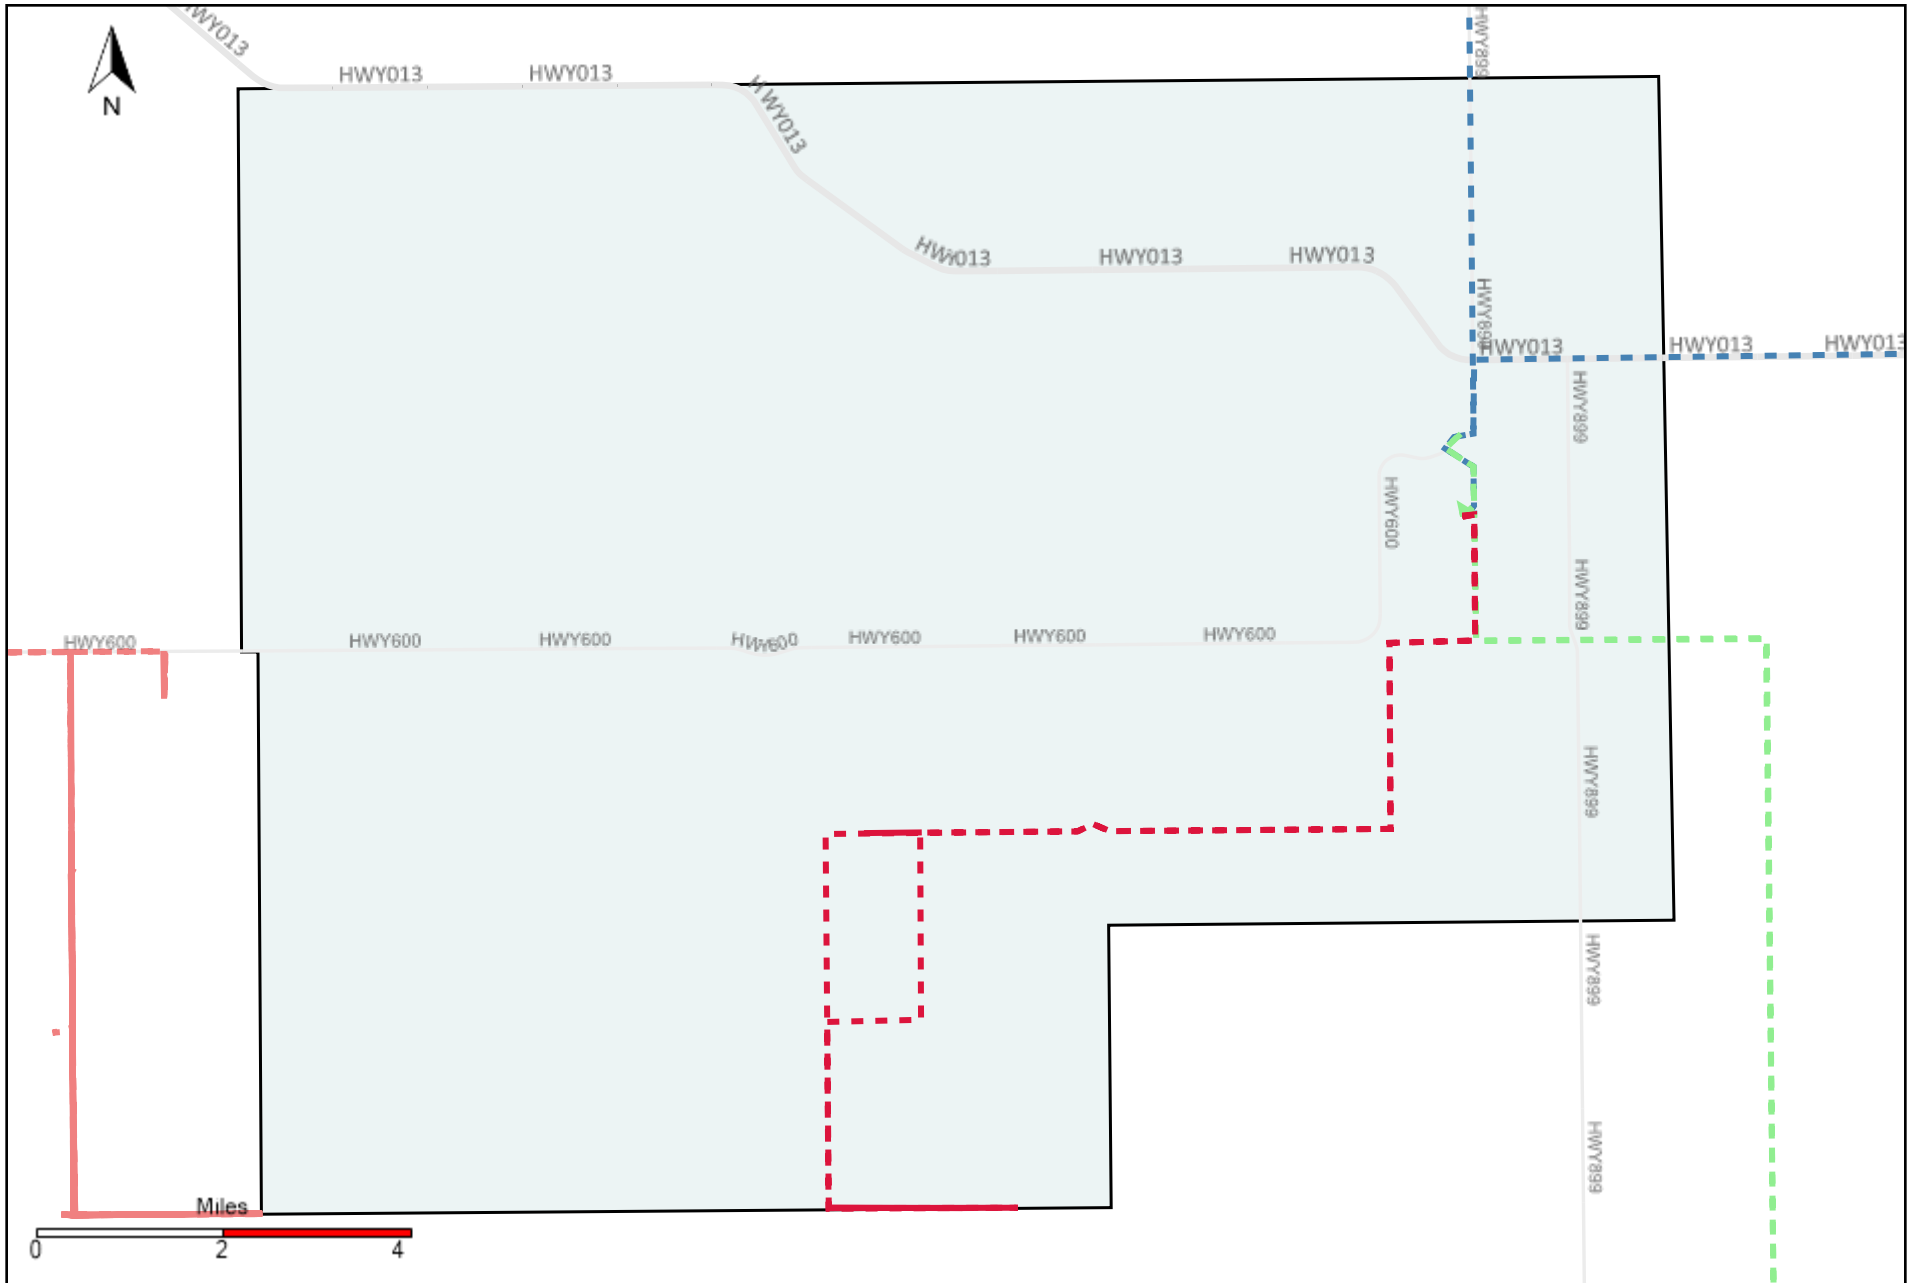

Division: 3 Grader Report(2022-04-10 ~ 2022-04-16)

Vehicle Name List	Total Distance(km)	Total Hours
*****	682.56	50 hrs 57 min 16 sec