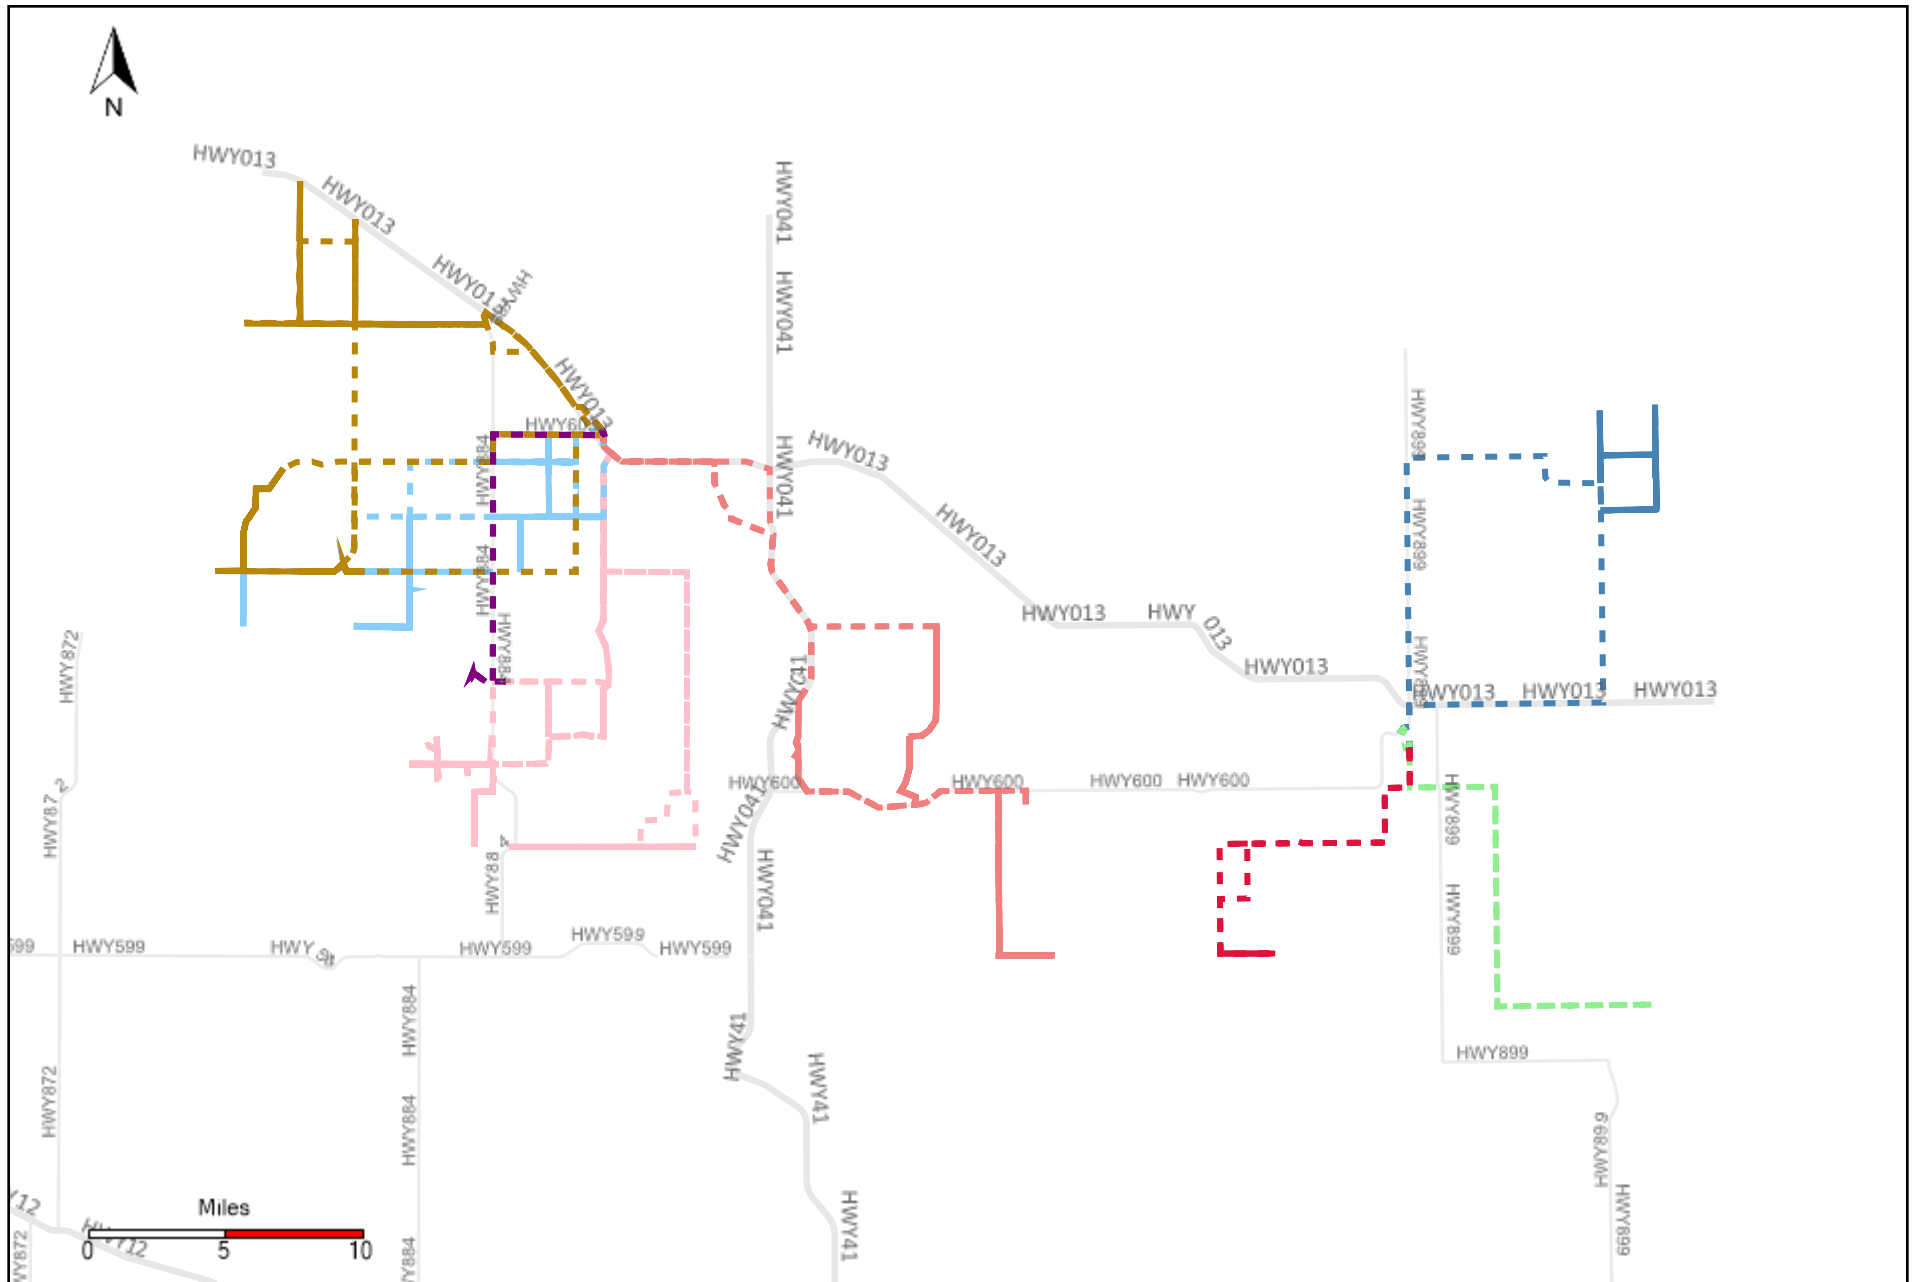

# Division: 1 Grader Report(2022-04-10 ~ 2022-04-16)

Vehicle Name List	Total Distance(km)	Total Hours
*****	64.17	2 hrs 56 min 39 sec

# Division: 5 Grader Report(2022-04-10 ~ 2022-04-16)

Vehicle Name List	Total Distance(km)	Total Hours
*****	1348.12	126 hrs 43 min 57 sec

# Division: 6 Grader Report(2022-04-10 ~ 2022-04-16)

Vehicle Name List	Total Distance(km)	Total Hours
*****	1794.48	164 hrs 8 min 29 sec

# Division: 7 Grader Report(2022-04-10 ~ 2022-04-16)

Vehicle Name List	Total Distance(km)	Total Hours
*****	895.99	91 hrs 24 min 41 sec