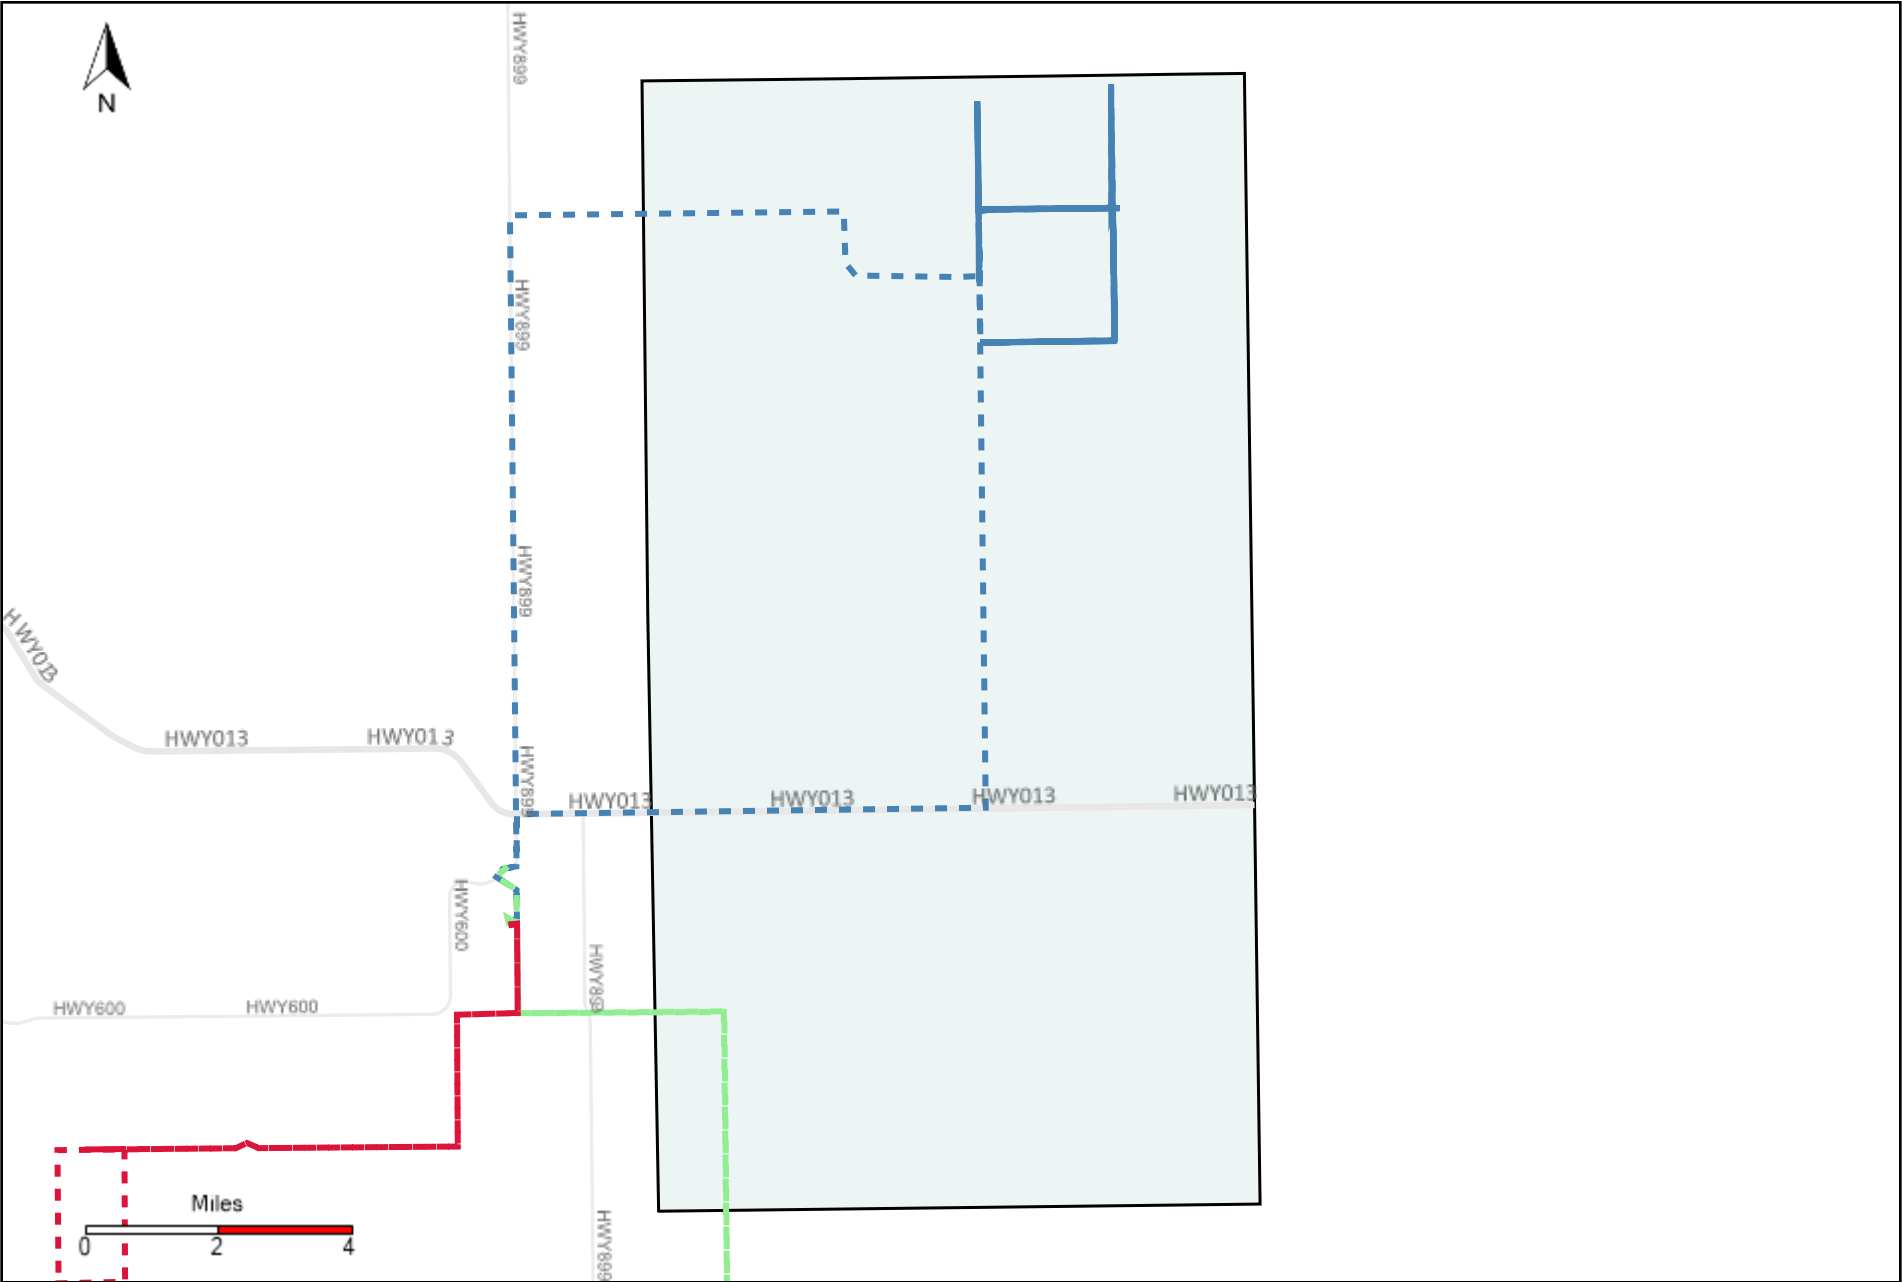

Division: 2 Grader Report(2022-04-10 ~ 2022-04-16)

Vehicle Name List	Total Distance(km)	Total Hours
*****	190.08	12 hrs 59 min 7 sec