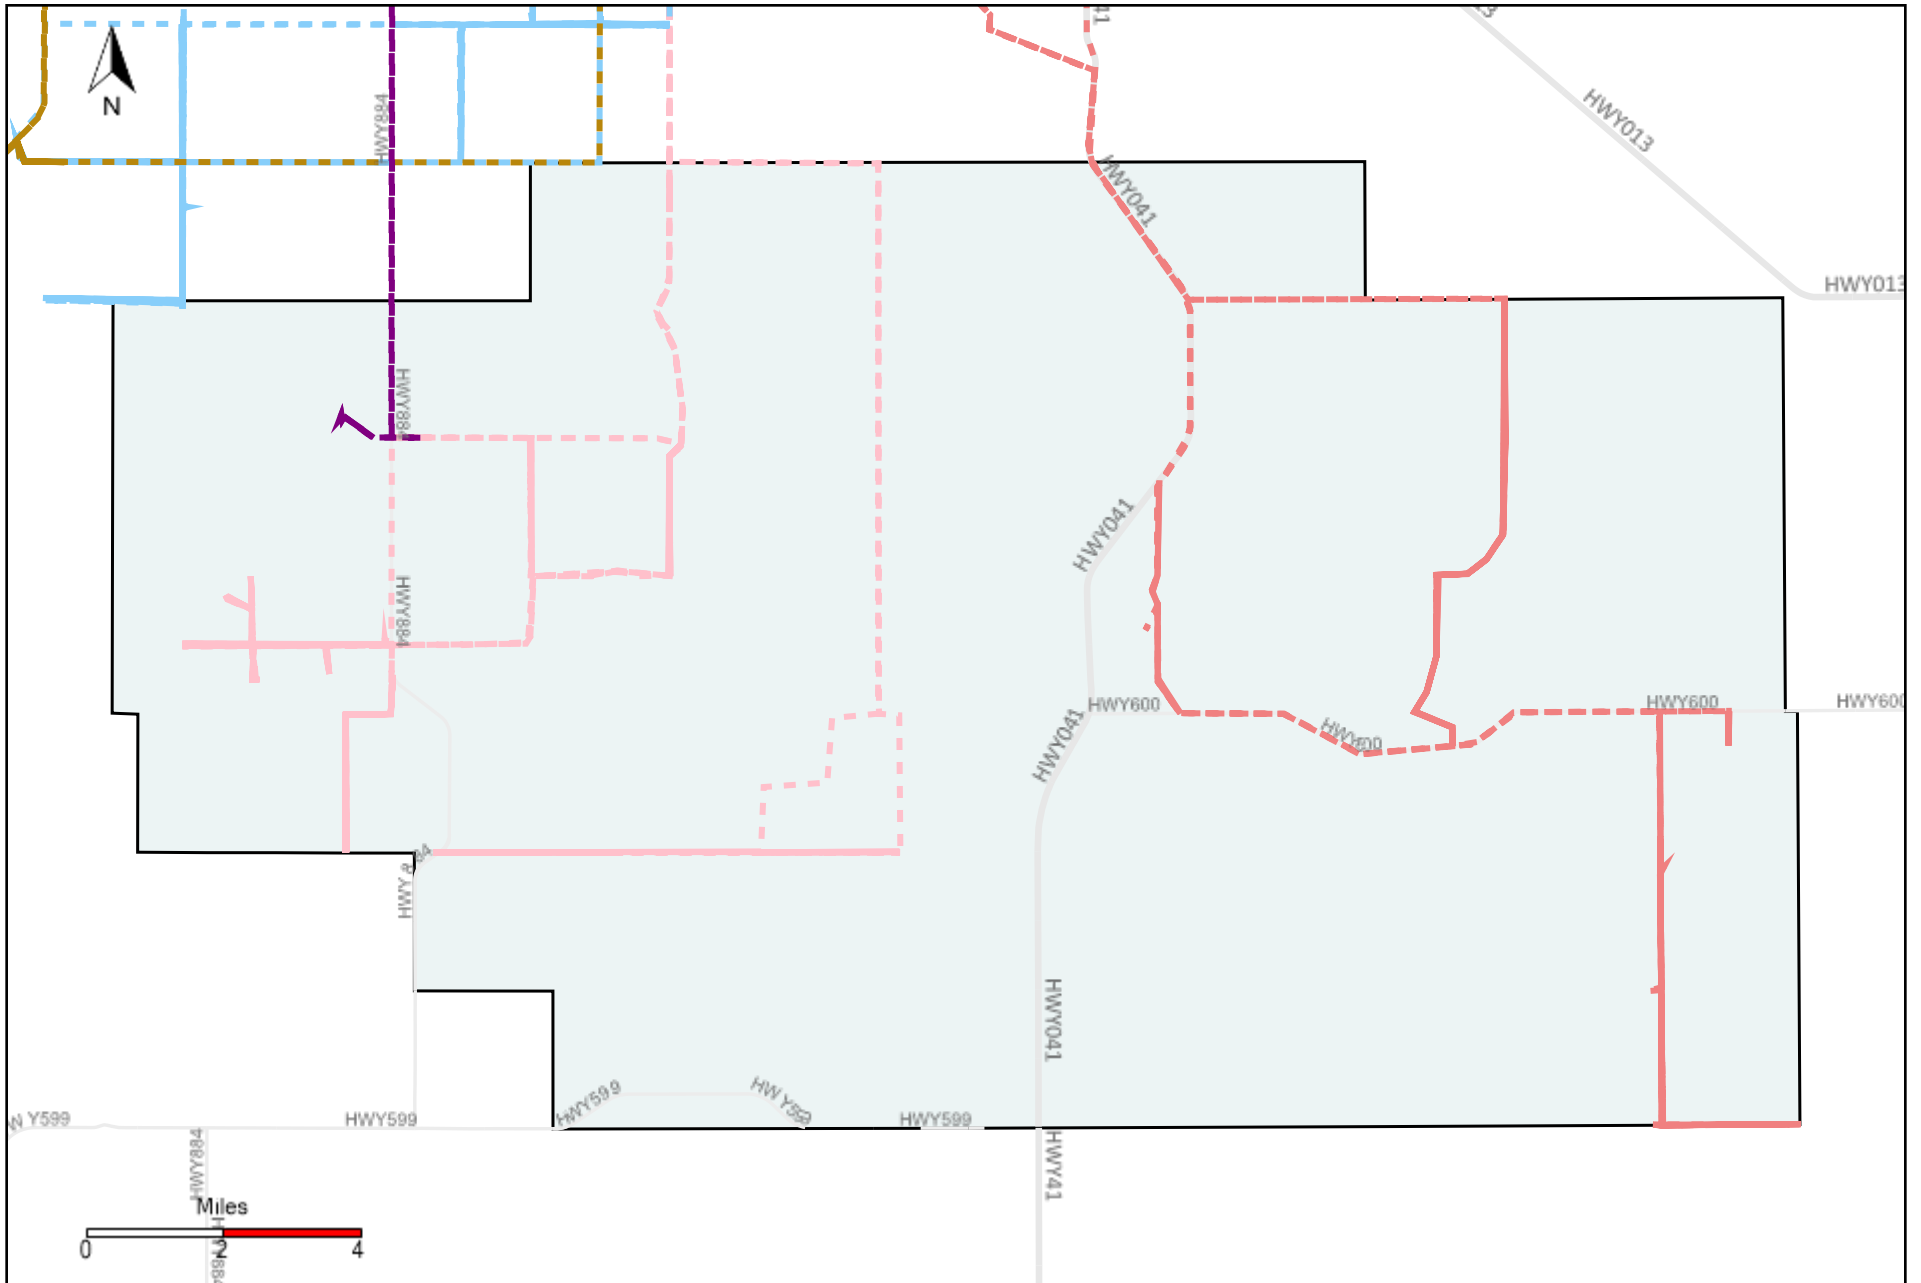

Division: 5 Grader Report(2022-04-10 ~ 2022-04-16)

Vehicle Name List	Total Distance(km)	Total Hours
*****	1348.12	126 hrs 43 min 57 sec