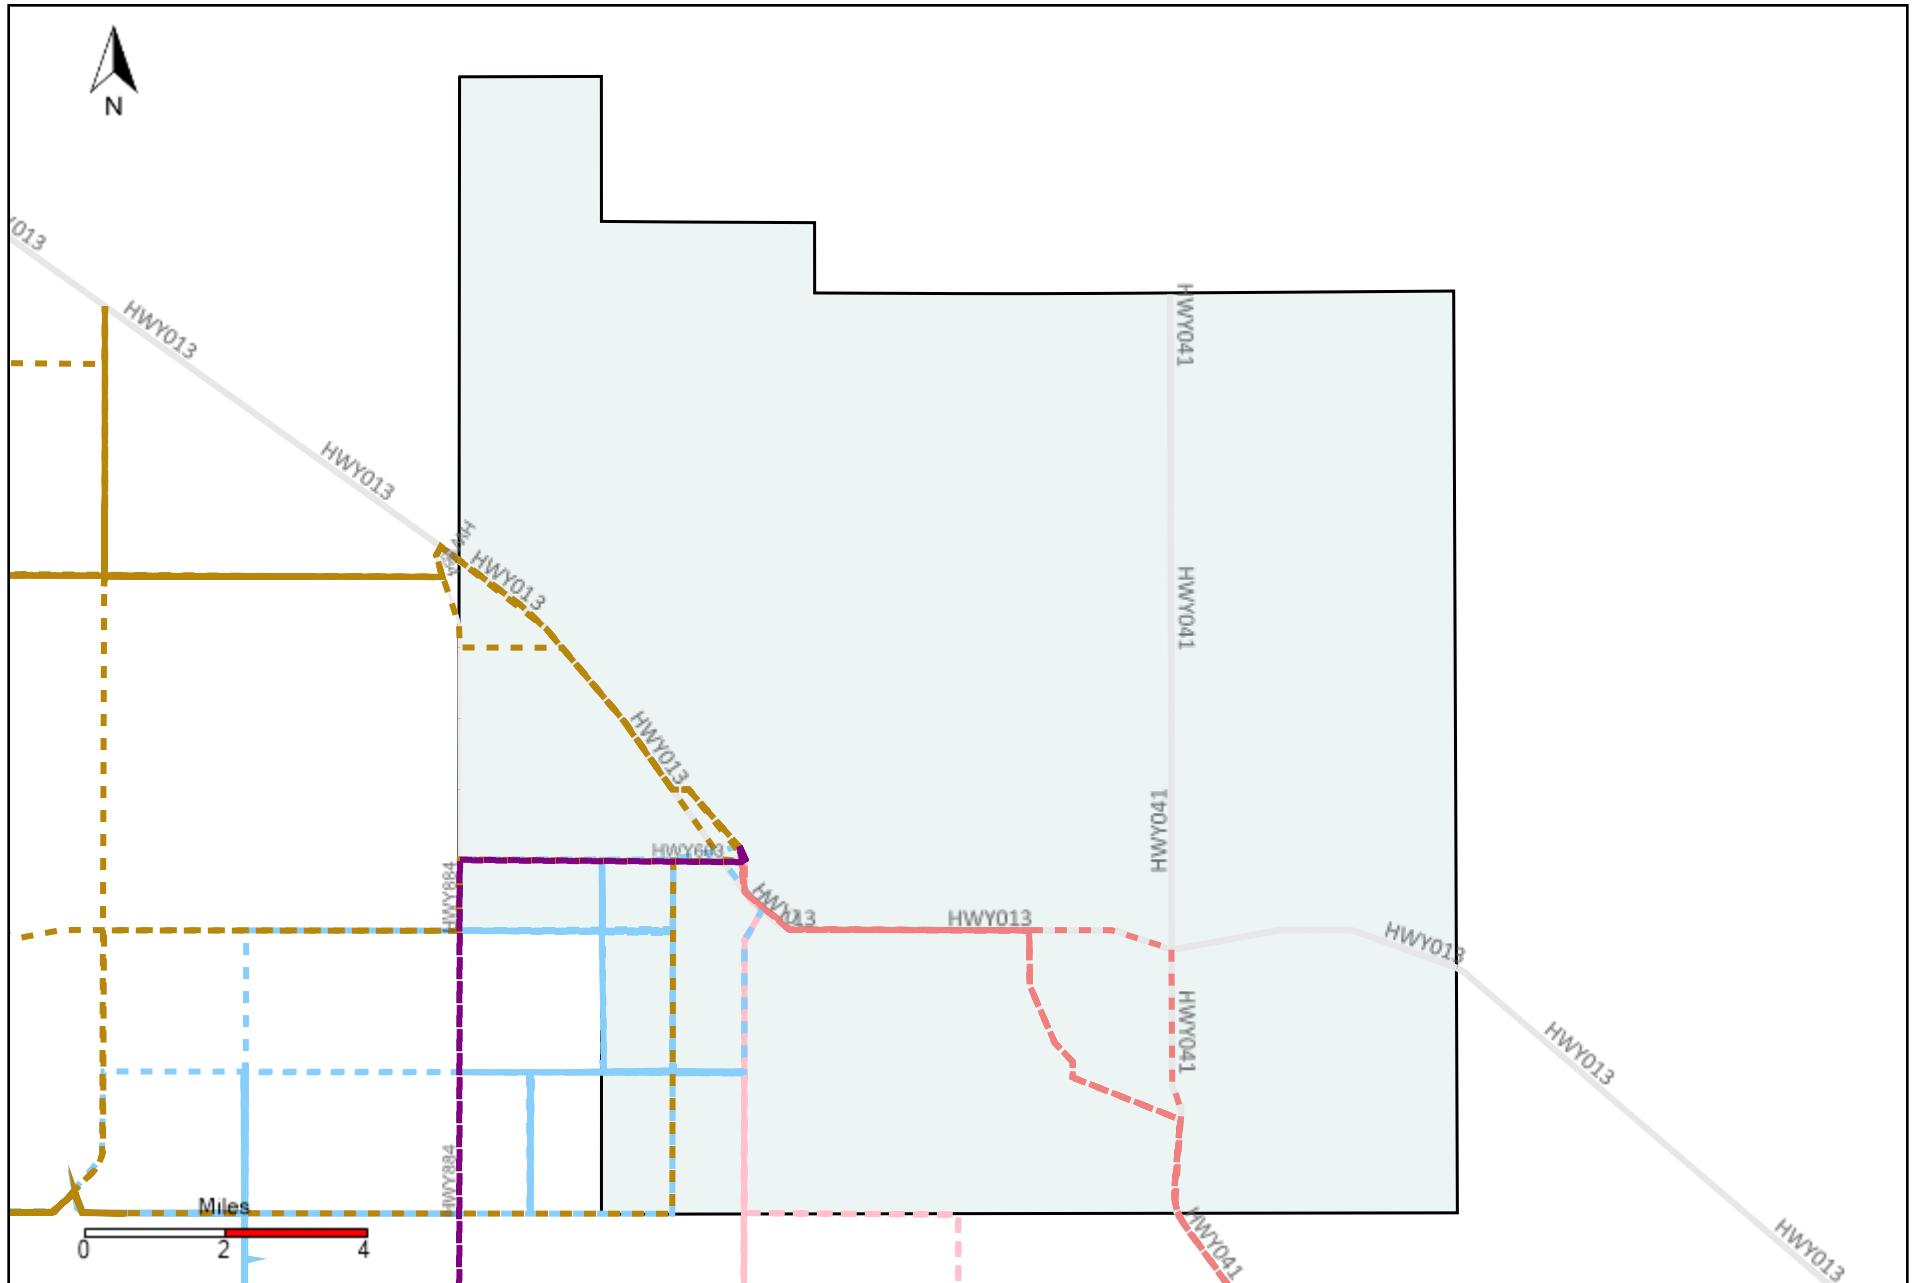

Division: 6 Grader Report(2022-04-10 ~ 2022-04-16)

Vehicle Name List	Total Distance(km)	Total Hours
*****	1794.48	164 hrs 8 min 29 sec