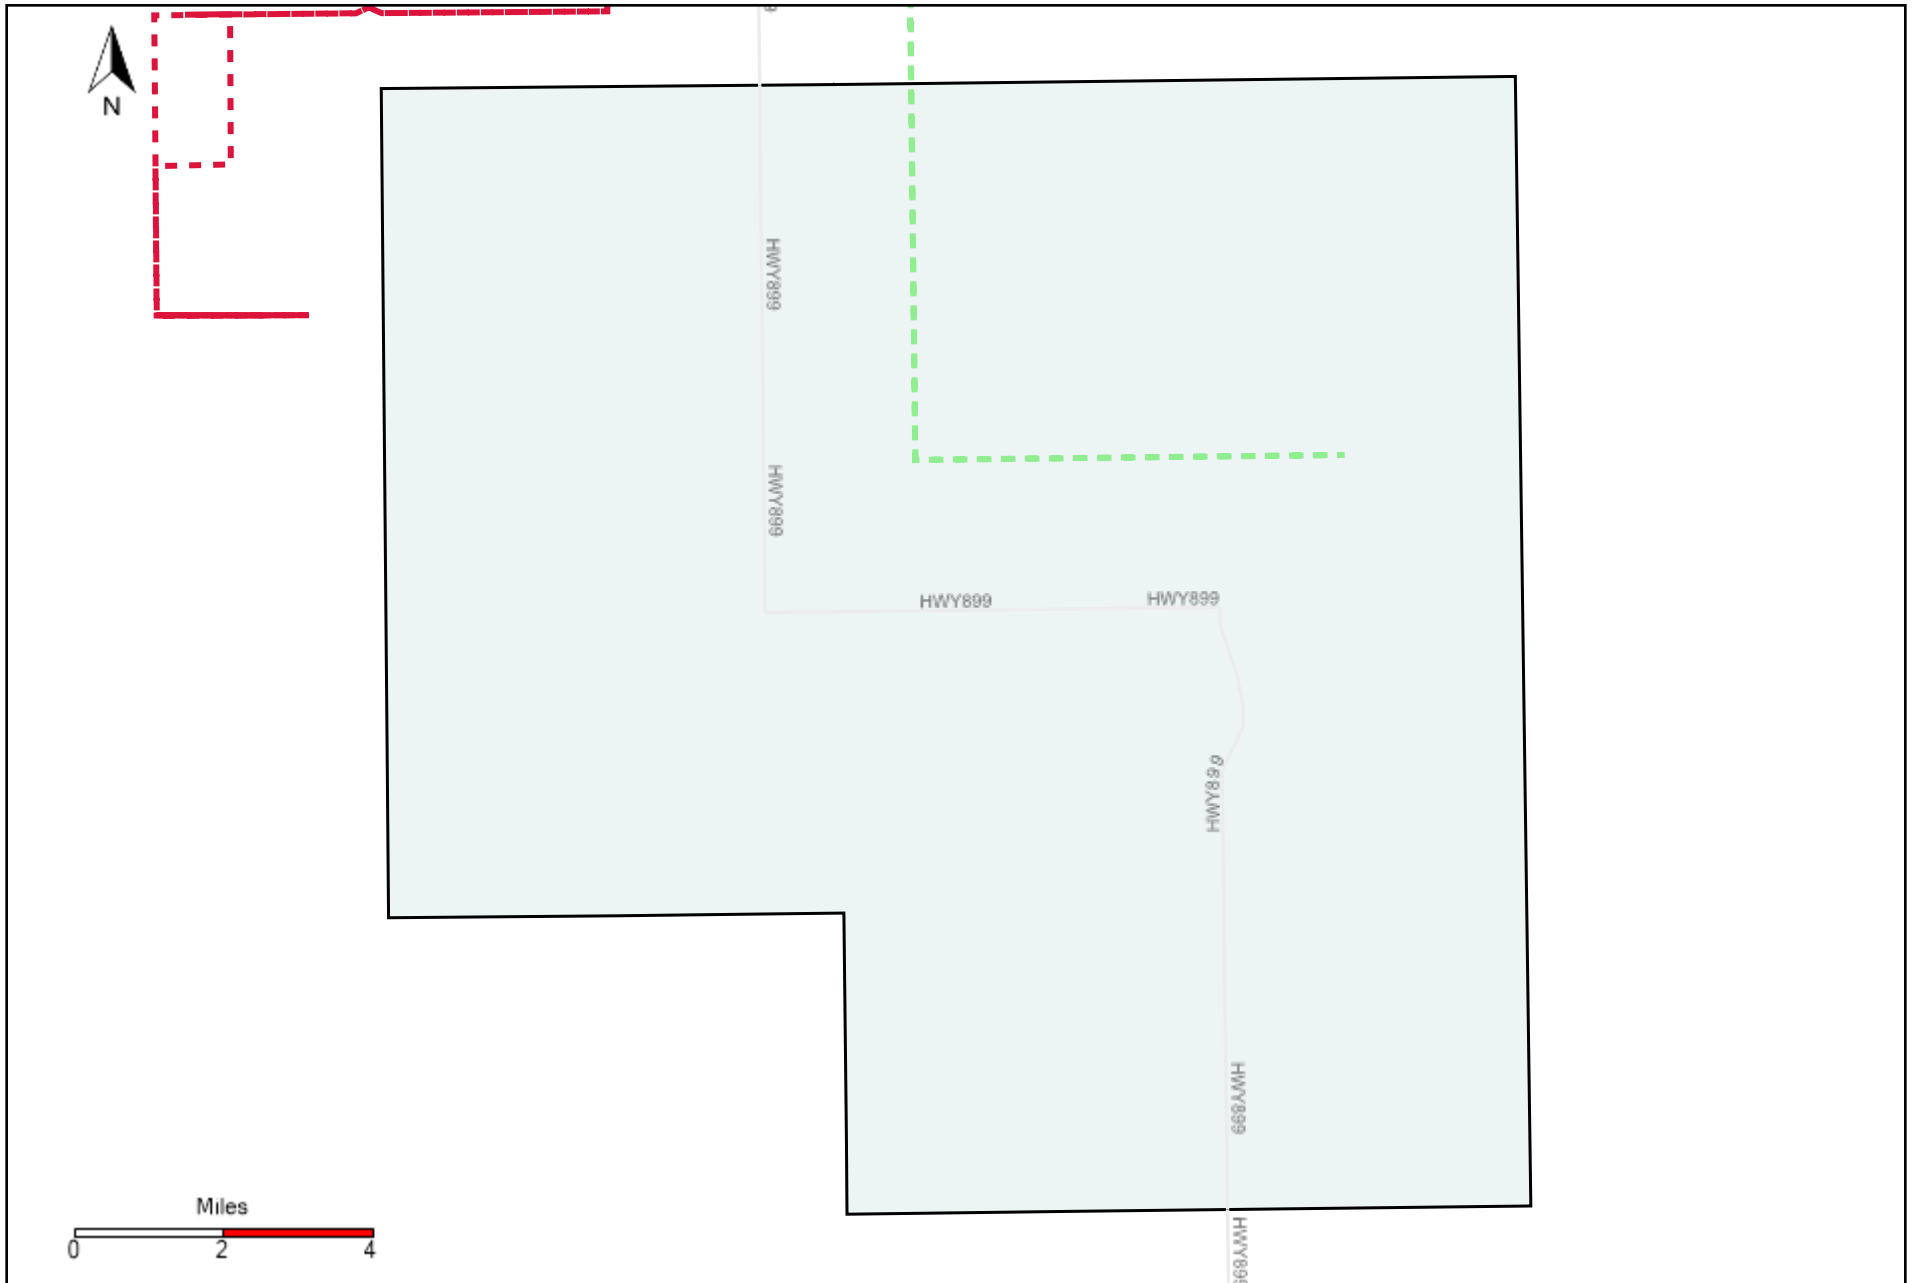

Division: 1 Grader Report(2022-04-10 ~ 2022-04-16)

Vehicle Name List	Total Distance(km)	Total Hours
*****	64.17	2 hrs 56 min 39 sec