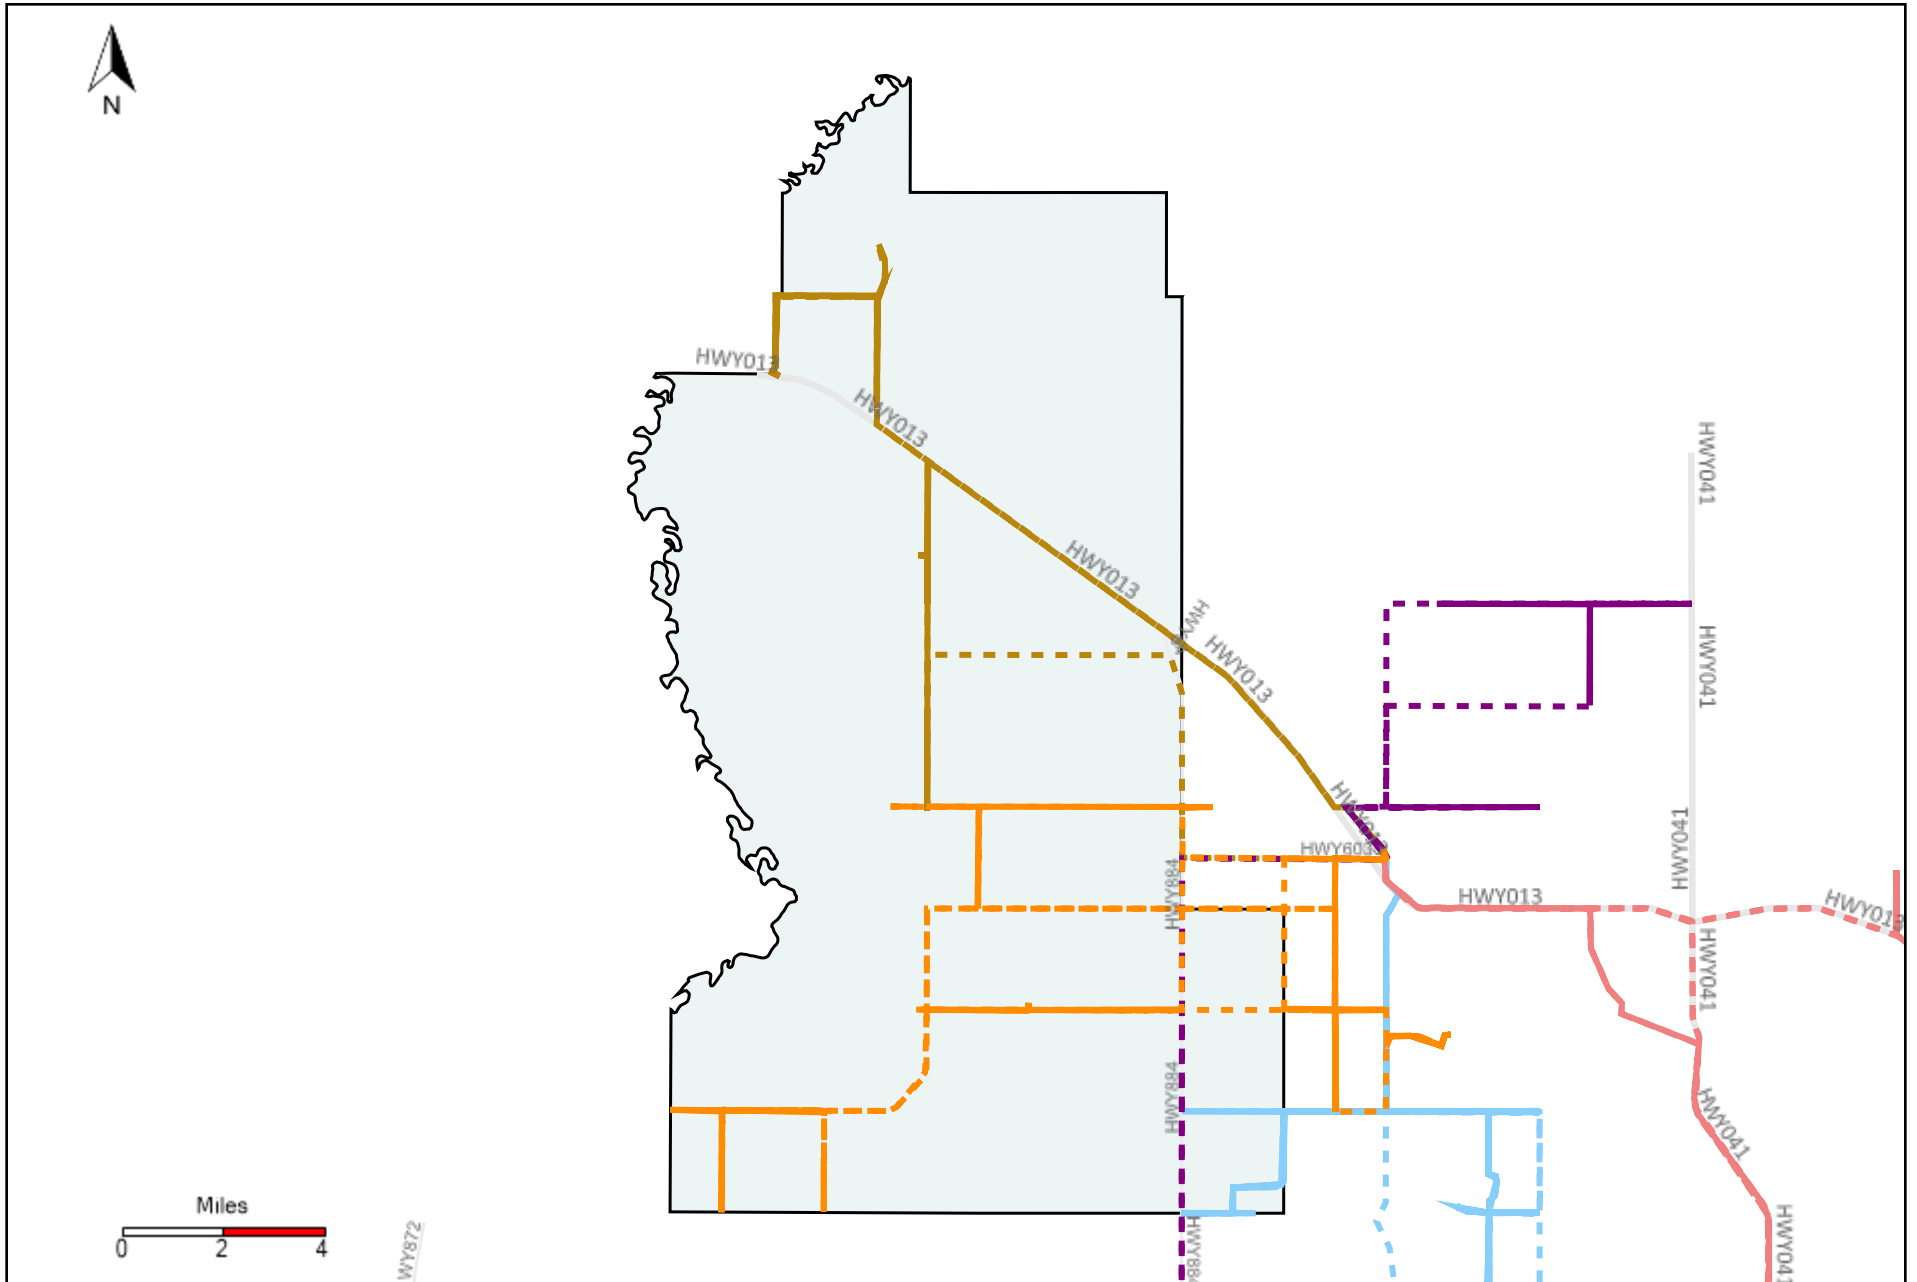

Division: 2 Grader Report(2022-04-03 ~ 2022-04-09)

Vehicle Name List	Total Distance(km)	Total Hours
*****	231.91	17 hrs 58 min 22 sec

Division: 3 Grader Report(2022-04-03 ~ 2022-04-09)

Vehicle Name List	Total Distance(km)	Total Hours
*****	234.4	18 hrs 12 min 9 sec

Division: 4 Grader Report(2022-04-03 ~ 2022-04-09)

Vehicle Name List	Total Distance(km)	Total Hours
*****	421.51	31 hrs 46 min 59 sec

Division: 6 Grader Report(2022-04-03 ~ 2022-04-09)

Vehicle Name List	Total Distance(km)	Total Hours
*****	1678.25	151 hrs 13 min 10 sec

Division: 7 Grader Report(2022-04-03 ~ 2022-04-09)

Vehicle Name List	Total Distance(km)	Total Hours
*****	1256.74	119 hrs 26 min 11 sec