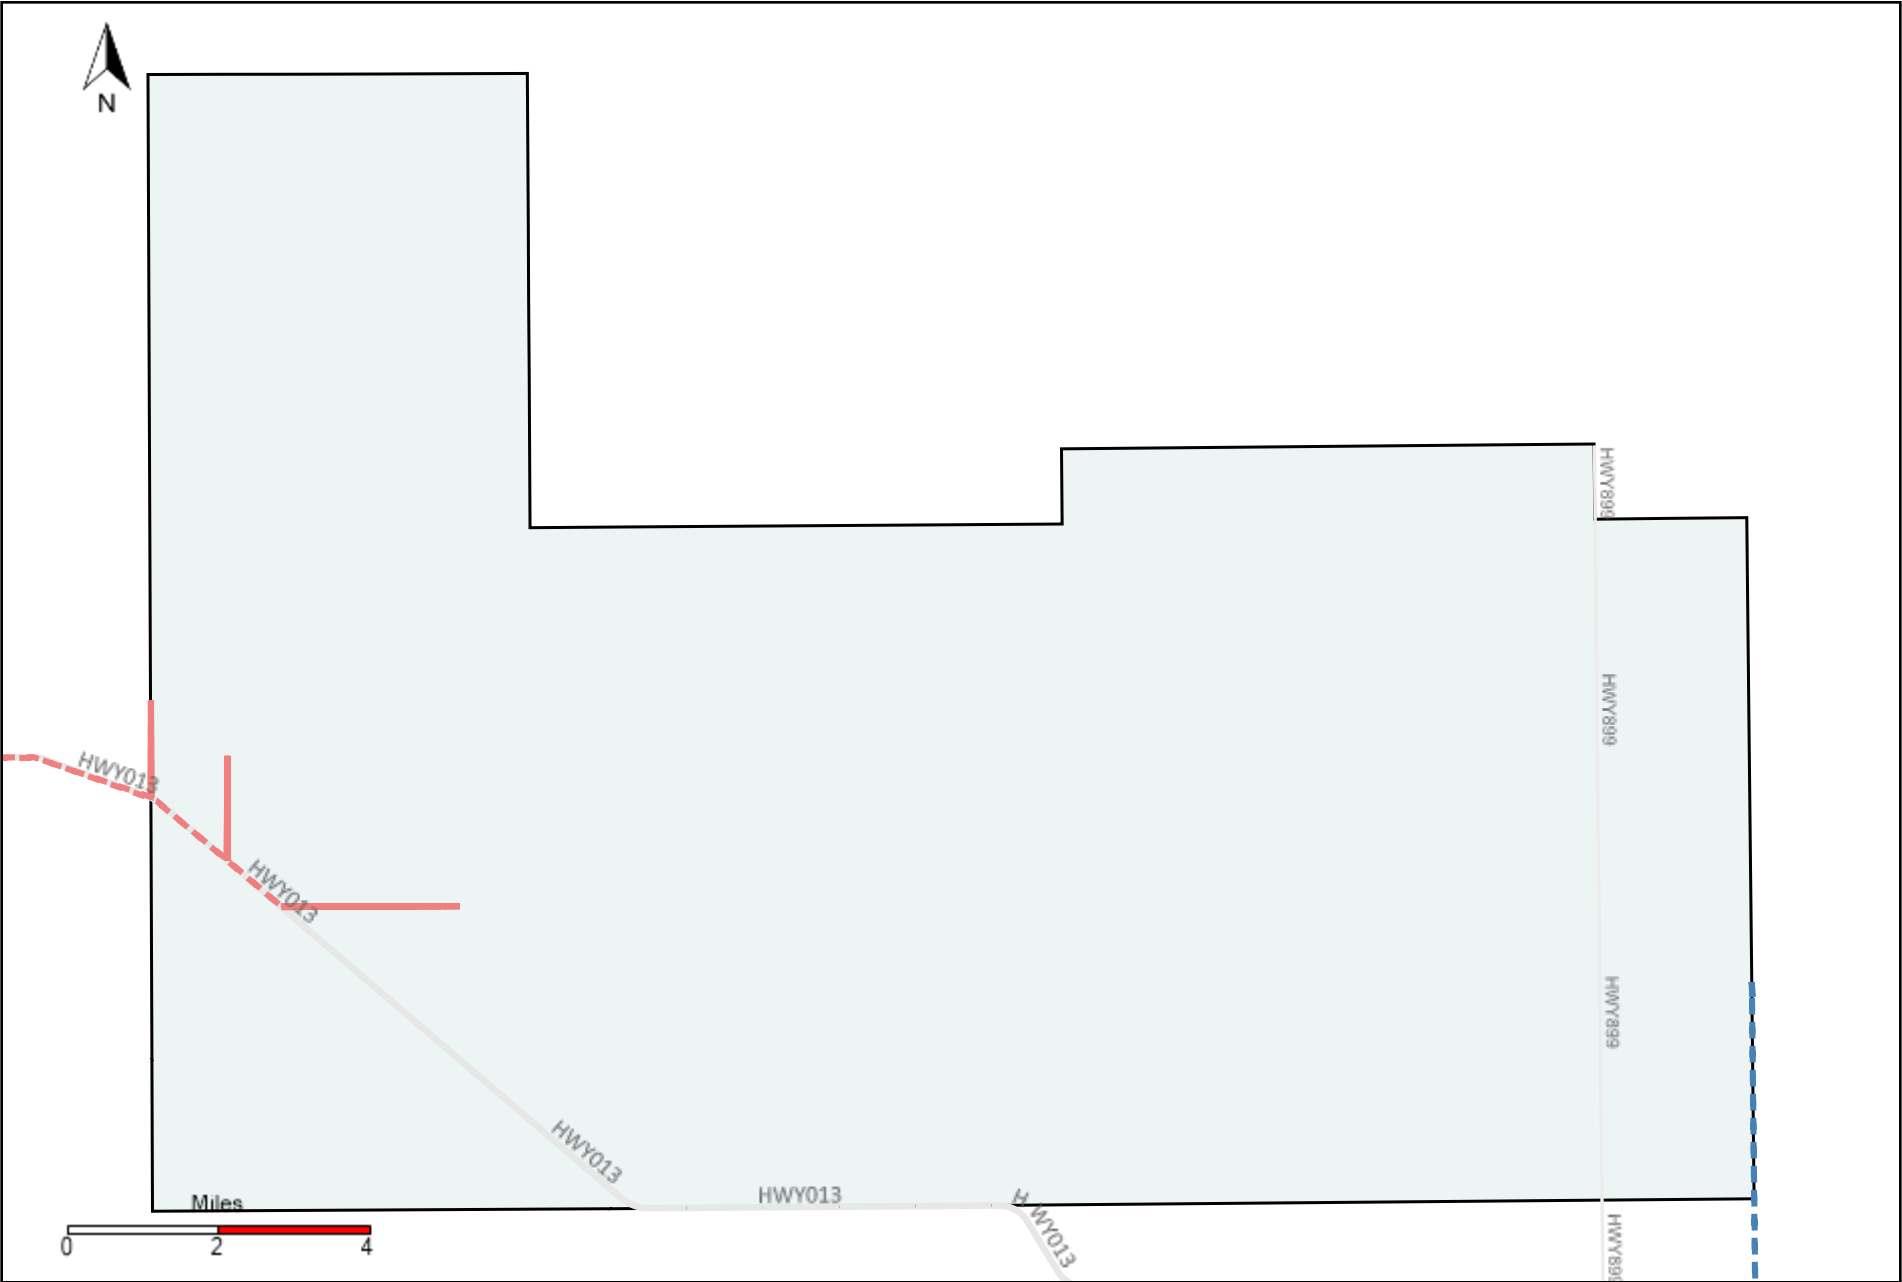

Division: 2 Grader Report(2022-04-03 ~ 2022-04-09)

Vehicle Name List	Total Distance(km)	Total Hours
*****	231.91	17 hrs 58 min 22 sec

Division: 3 Grader Report(2022-04-03 ~ 2022-04-09)

Vehicle Name List	Total Distance(km)	Total Hours
*****	234.4	18 hrs 12 min 9 sec

Division: 4 Grader Report(2022-04-03 ~ 2022-04-09)

Vehicle Name List	Total Distance(km)	Total Hours
*****	421.51	31 hrs 46 min 59 sec

Division: 6 Grader Report(2022-04-03 ~ 2022-04-09)

Vehicle Name List	Total Distance(km)	Total Hours
*****	1678.25	151 hrs 13 min 10 sec

Division: 7 Grader Report(2022-04-03 ~ 2022-04-09)

Vehicle Name List	Total Distance(km)	Total Hours
*****	1256.74	119 hrs 26 min 11 sec