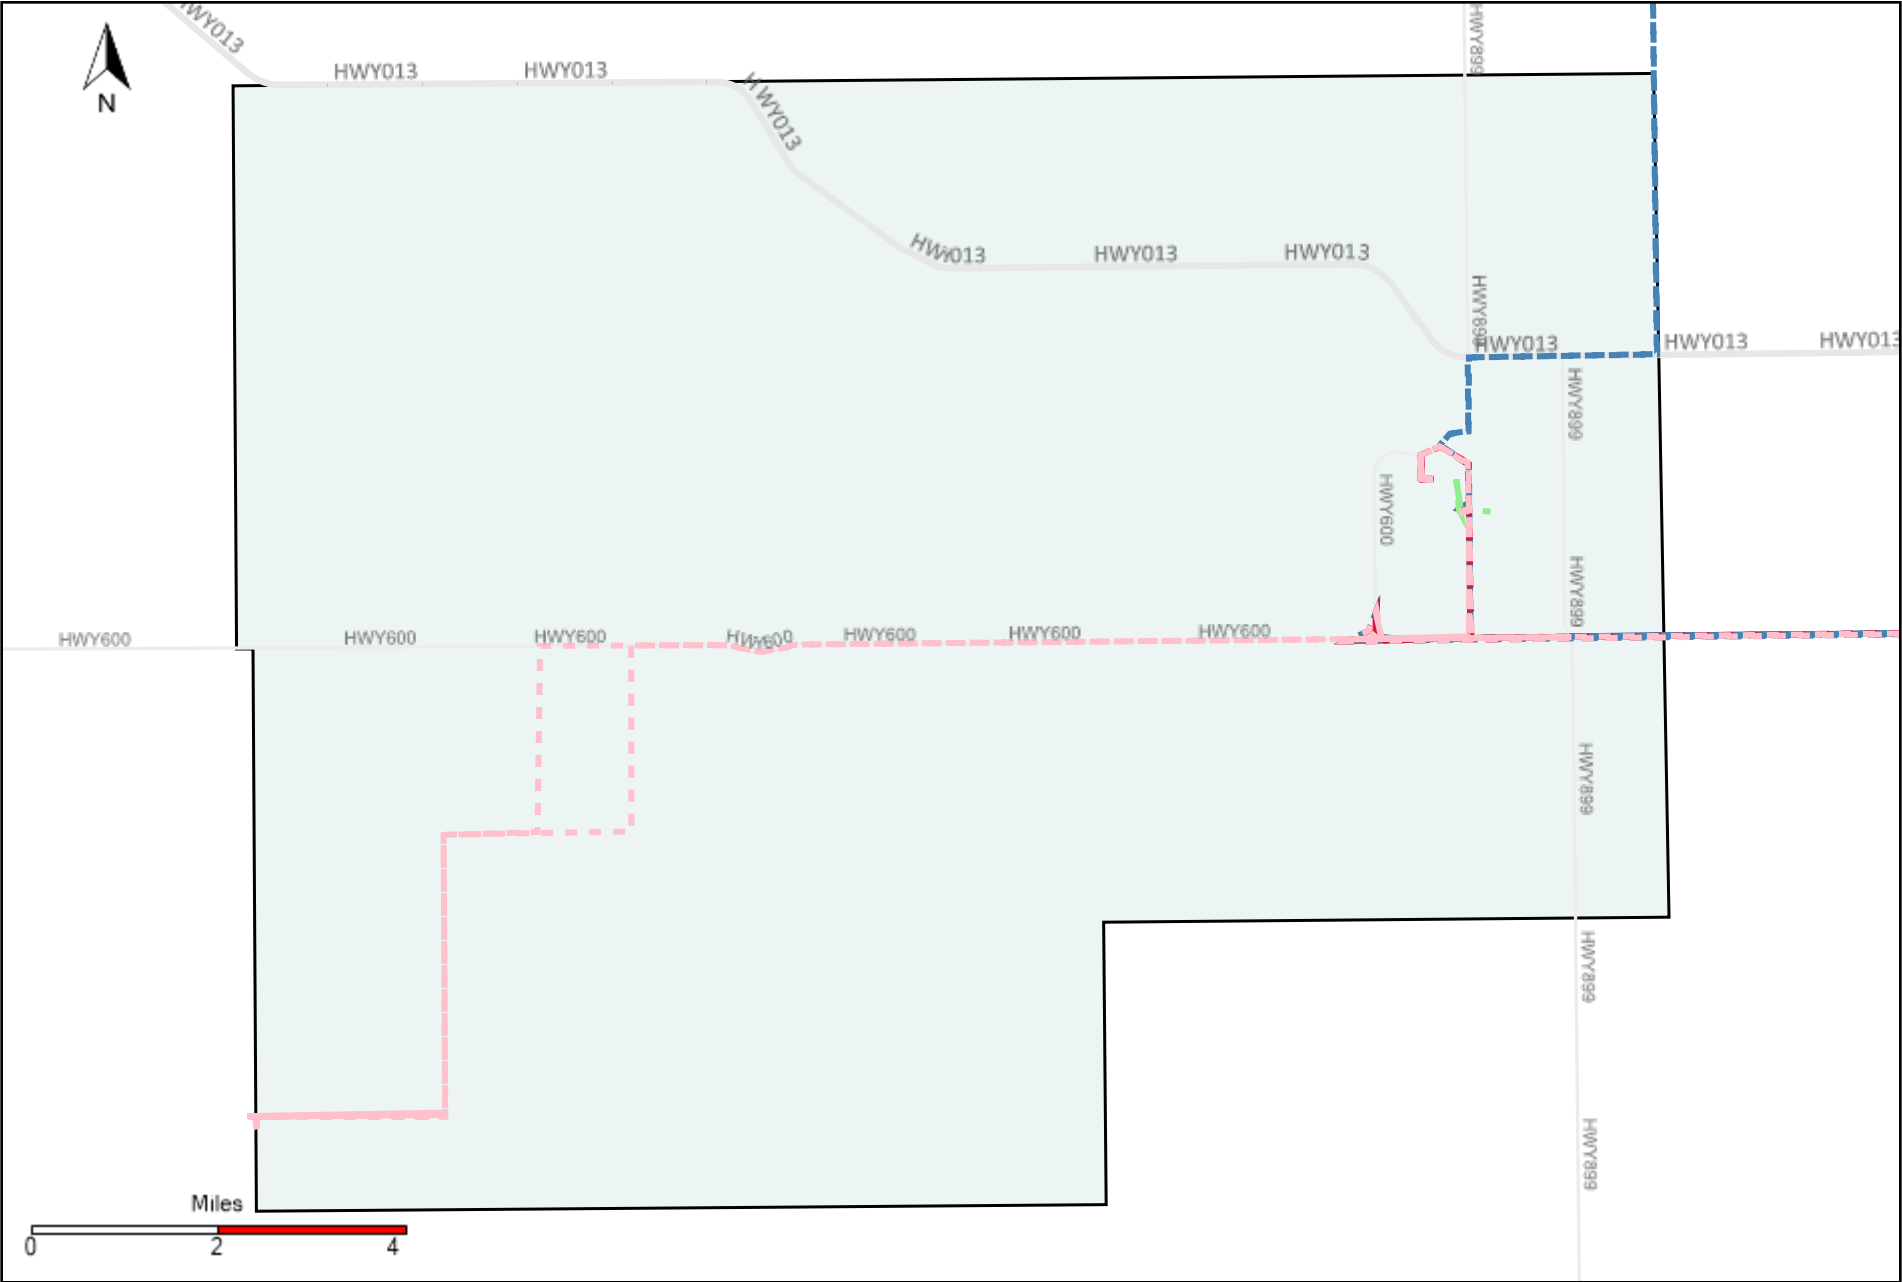

Division: 2 Grader Report(2022-04-03 ~ 2022-04-09)

Vehicle Name List	Total Distance(km)	Total Hours
*****	231.91	17 hrs 58 min 22 sec

Division: 3 Grader Report(2022-04-03 ~ 2022-04-09)

Vehicle Name List	Total Distance(km)	Total Hours
*****	234.4	18 hrs 12 min 9 sec

Division: 4 Grader Report(2022-04-03 ~ 2022-04-09)

Vehicle Name List	Total Distance(km)	Total Hours
*****	421.51	31 hrs 46 min 59 sec

Division: 6 Grader Report(2022-04-03 ~ 2022-04-09)

Vehicle Name List	Total Distance(km)	Total Hours
*****	1678.25	151 hrs 13 min 10 sec

Division: 7 Grader Report(2022-04-03 ~ 2022-04-09)

Vehicle Name List	Total Distance(km)	Total Hours
*****	1256.74	119 hrs 26 min 11 sec