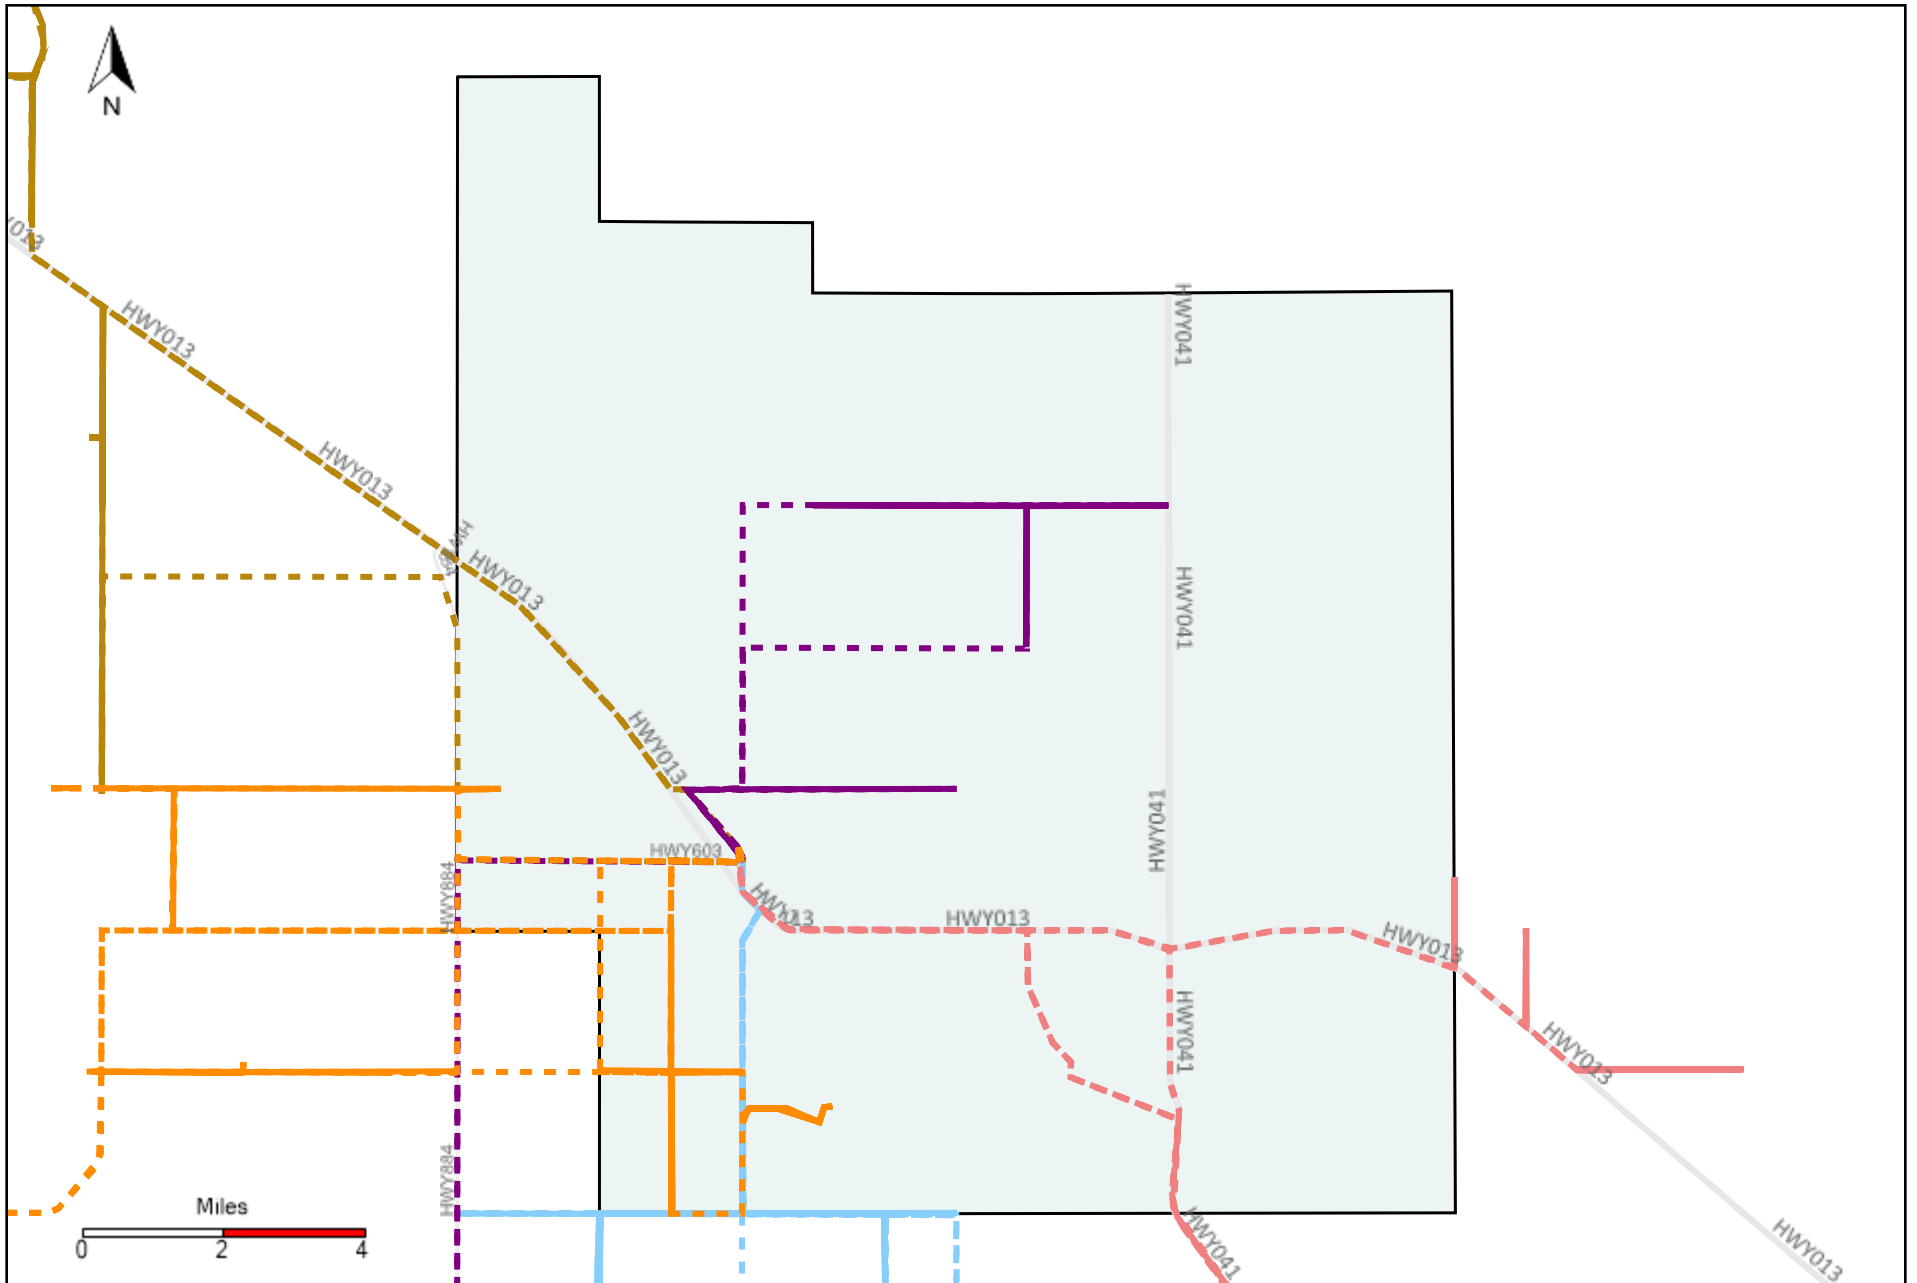

Division: 2 Grader Report(2022-04-03 ~ 2022-04-09)

Vehicle Name List	Total Distance(km)	Total Hours
*****	231.91	17 hrs 58 min 22 sec

Division: 3 Grader Report(2022-04-03 ~ 2022-04-09)

Vehicle Name List	Total Distance(km)	Total Hours
*****	234.4	18 hrs 12 min 9 sec

Division: 4 Grader Report(2022-04-03 ~ 2022-04-09)

Vehicle Name List	Total Distance(km)	Total Hours
*****	421.51	31 hrs 46 min 59 sec

Division: 6 Grader Report(2022-04-03 ~ 2022-04-09)

Vehicle Name List	Total Distance(km)	Total Hours
*****	1678.25	151 hrs 13 min 10 sec

Division: 7 Grader Report(2022-04-03 ~ 2022-04-09)

Vehicle Name List	Total Distance(km)	Total Hours
*****	1256.74	119 hrs 26 min 11 sec