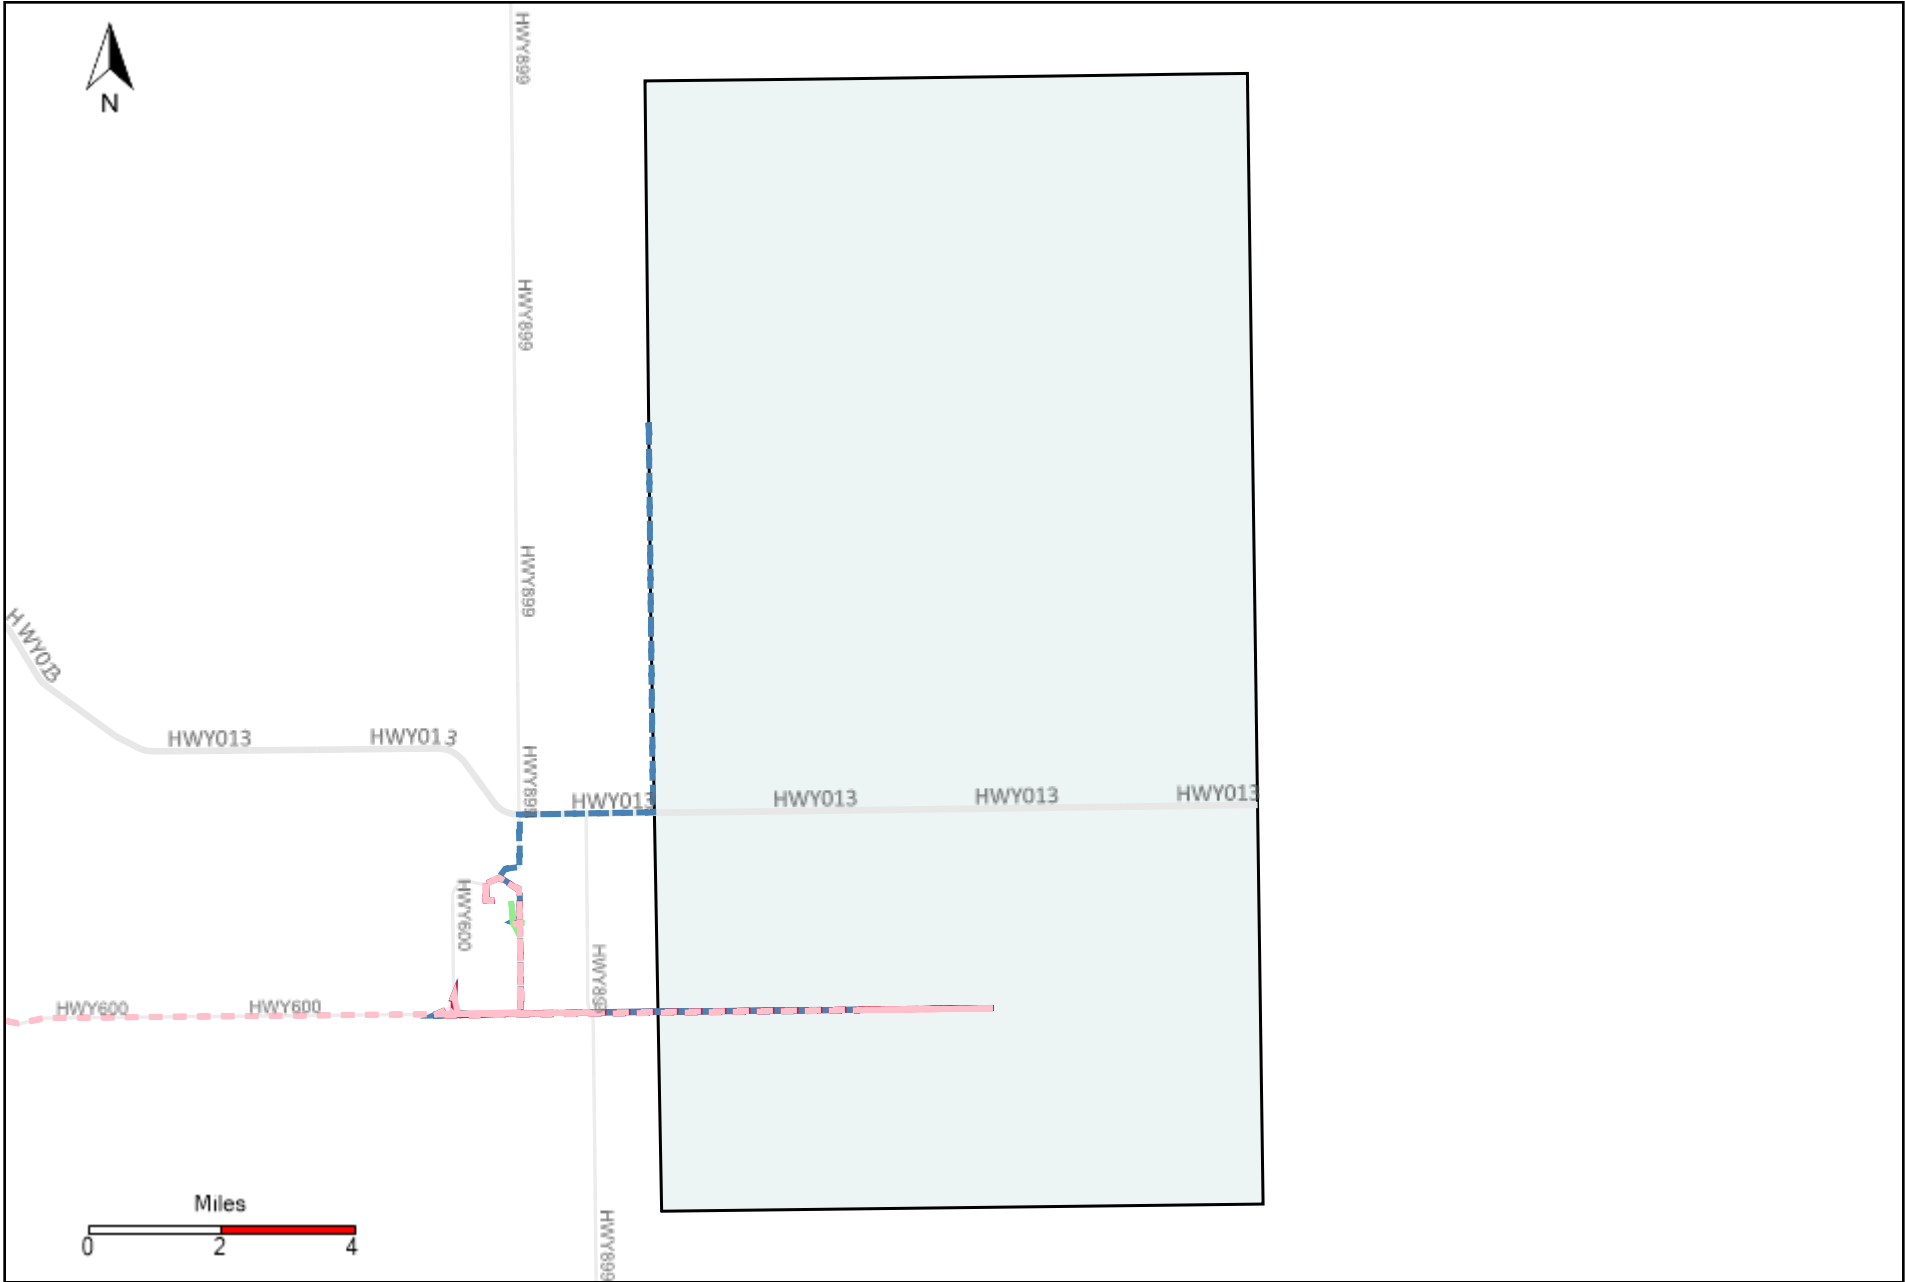

Division: 2 Grader Report(2022-04-03 ~ 2022-04-09)

Vehicle Name List	Total Distance(km)	Total Hours
*****	231.91	17 hrs 58 min 22 sec

Division: 3 Grader Report(2022-04-03 ~ 2022-04-09)

Vehicle Name List	Total Distance(km)	Total Hours
*****	234.4	18 hrs 12 min 9 sec

Division: 4 Grader Report(2022-04-03 ~ 2022-04-09)

Vehicle Name List	Total Distance(km)	Total Hours
*****	421.51	31 hrs 46 min 59 sec

Division: 6 Grader Report(2022-04-03 ~ 2022-04-09)

Vehicle Name List	Total Distance(km)	Total Hours
*****	1678.25	151 hrs 13 min 10 sec

Division: 7 Grader Report(2022-04-03 ~ 2022-04-09)

Vehicle Name List	Total Distance(km)	Total Hours
*****	1256.74	119 hrs 26 min 11 sec