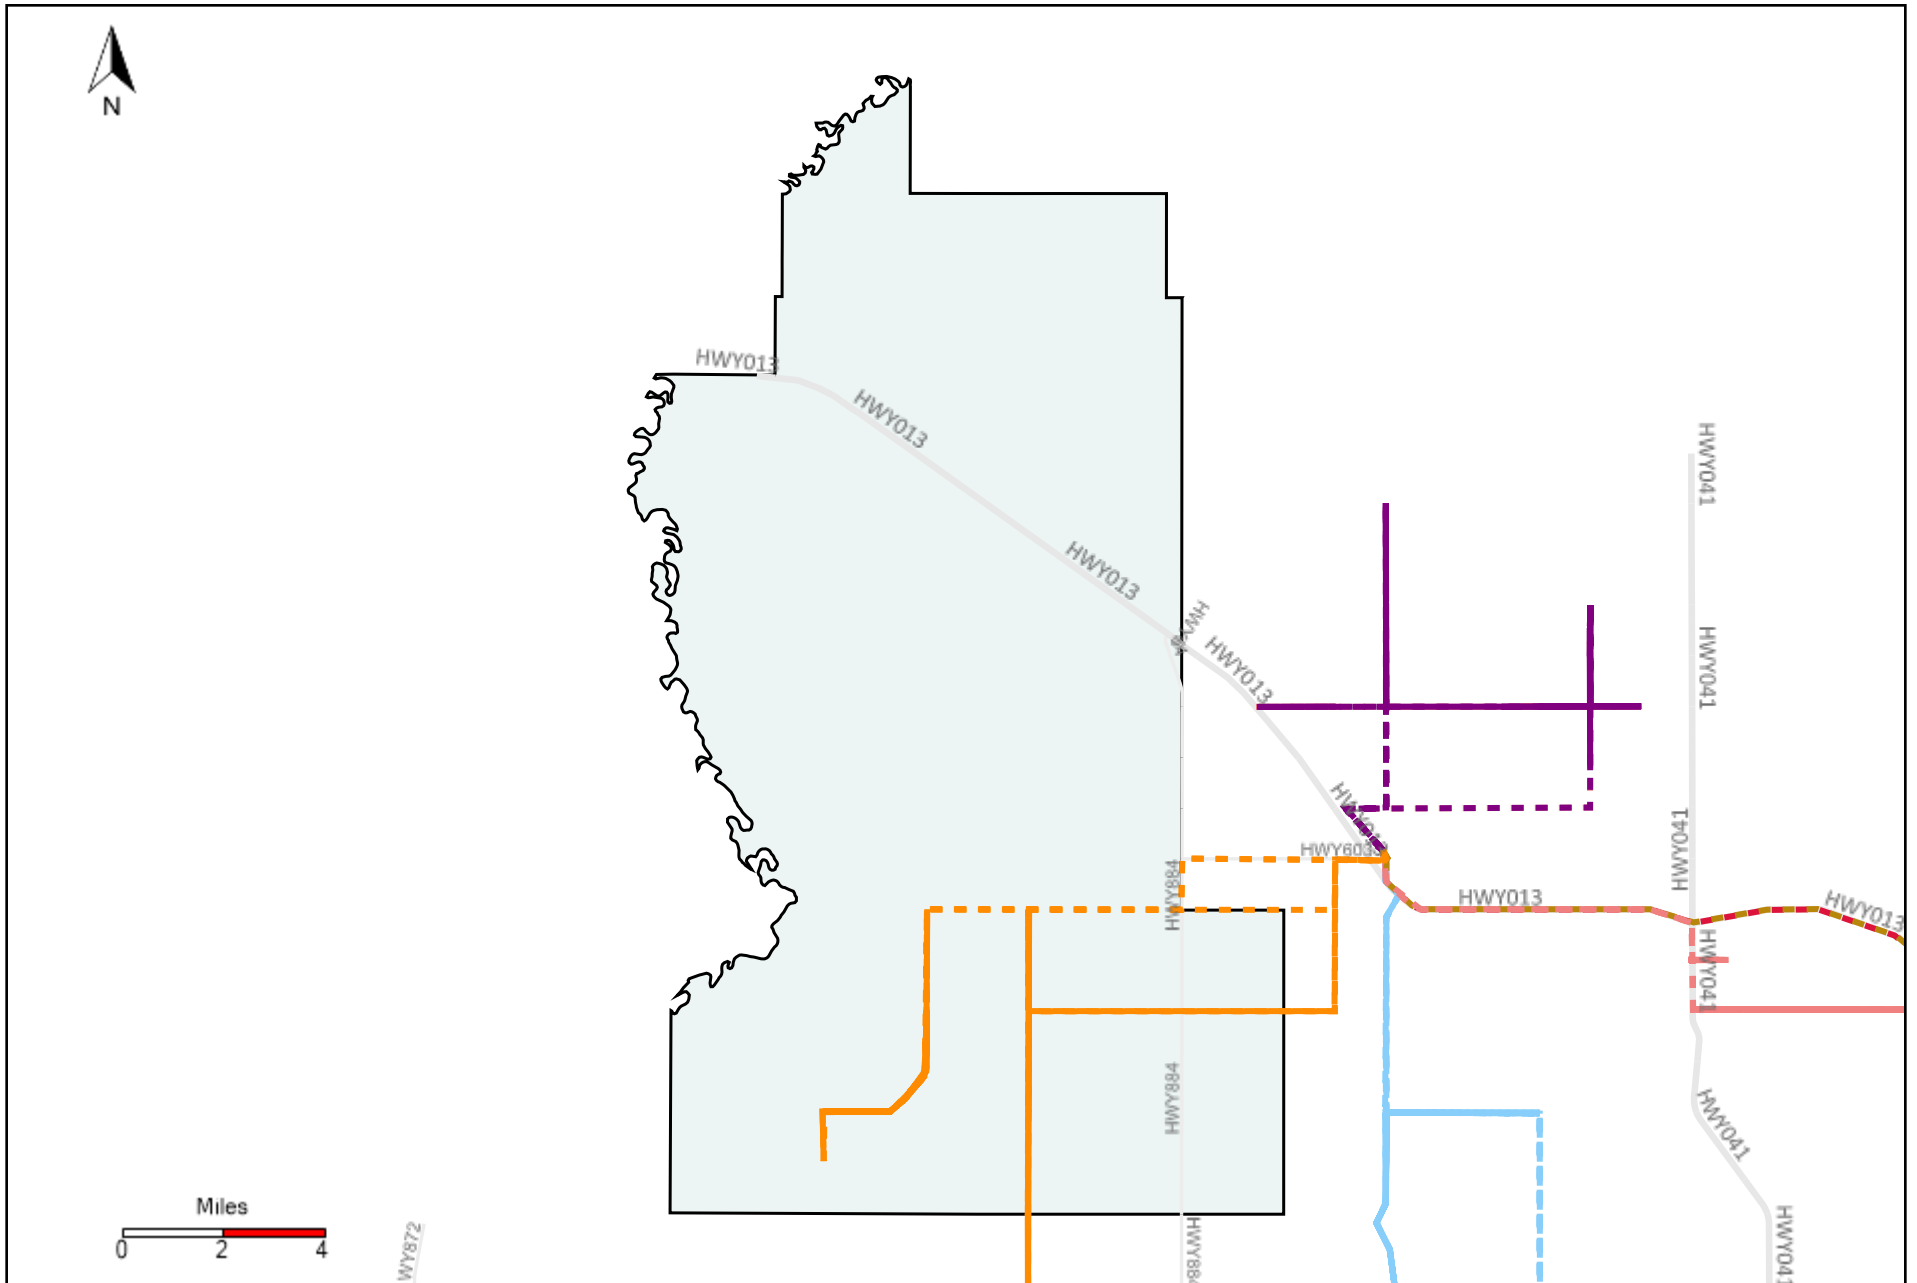

# Division: 5 Grader Report(2022-03-27 ~ 2022-04-02)

Vehicle Name List	Total Distance(km)	Total Hours
*****	632.75	53 hrs 40 min 52 sec

# Division: 6 Grader Report(2022-03-27 ~ 2022-04-02)

Vehicle Name List	Total Distance(km)	Total Hours
*****	1070.1	94 hrs 54 min 27 sec

# Division: 7 Grader Report(2022-03-27 ~ 2022-04-02)

Vehicle Name List	Total Distance(km)	Total Hours
*****	318.42	26 hrs 6 min 16 sec