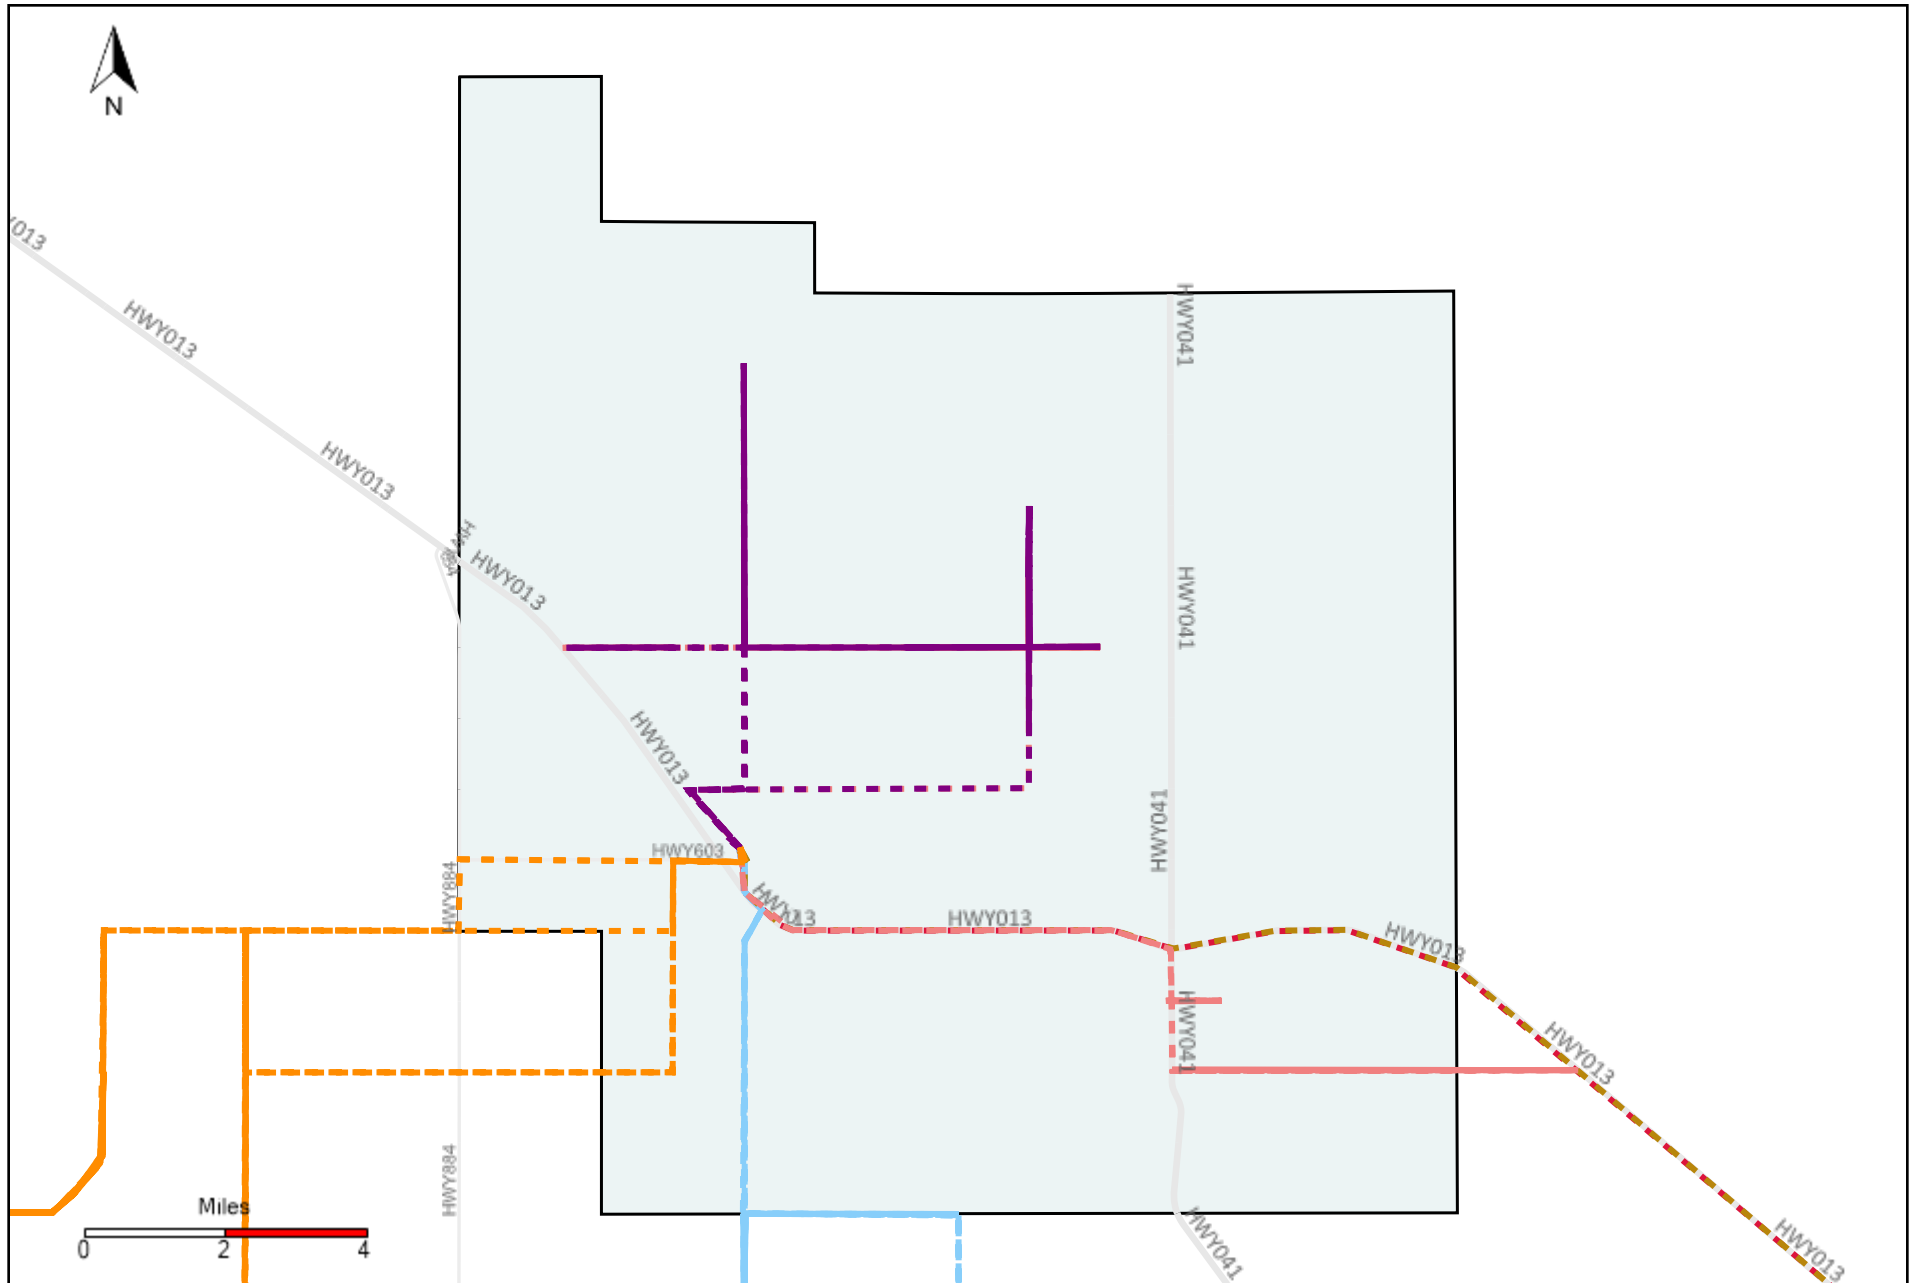

Division: 6 Grader Report(2022-03-27 ~ 2022-04-02)

Vehicle Name List	Total Distance(km)	Total Hours
*****	1070.1	94 hrs 54 min 27 sec