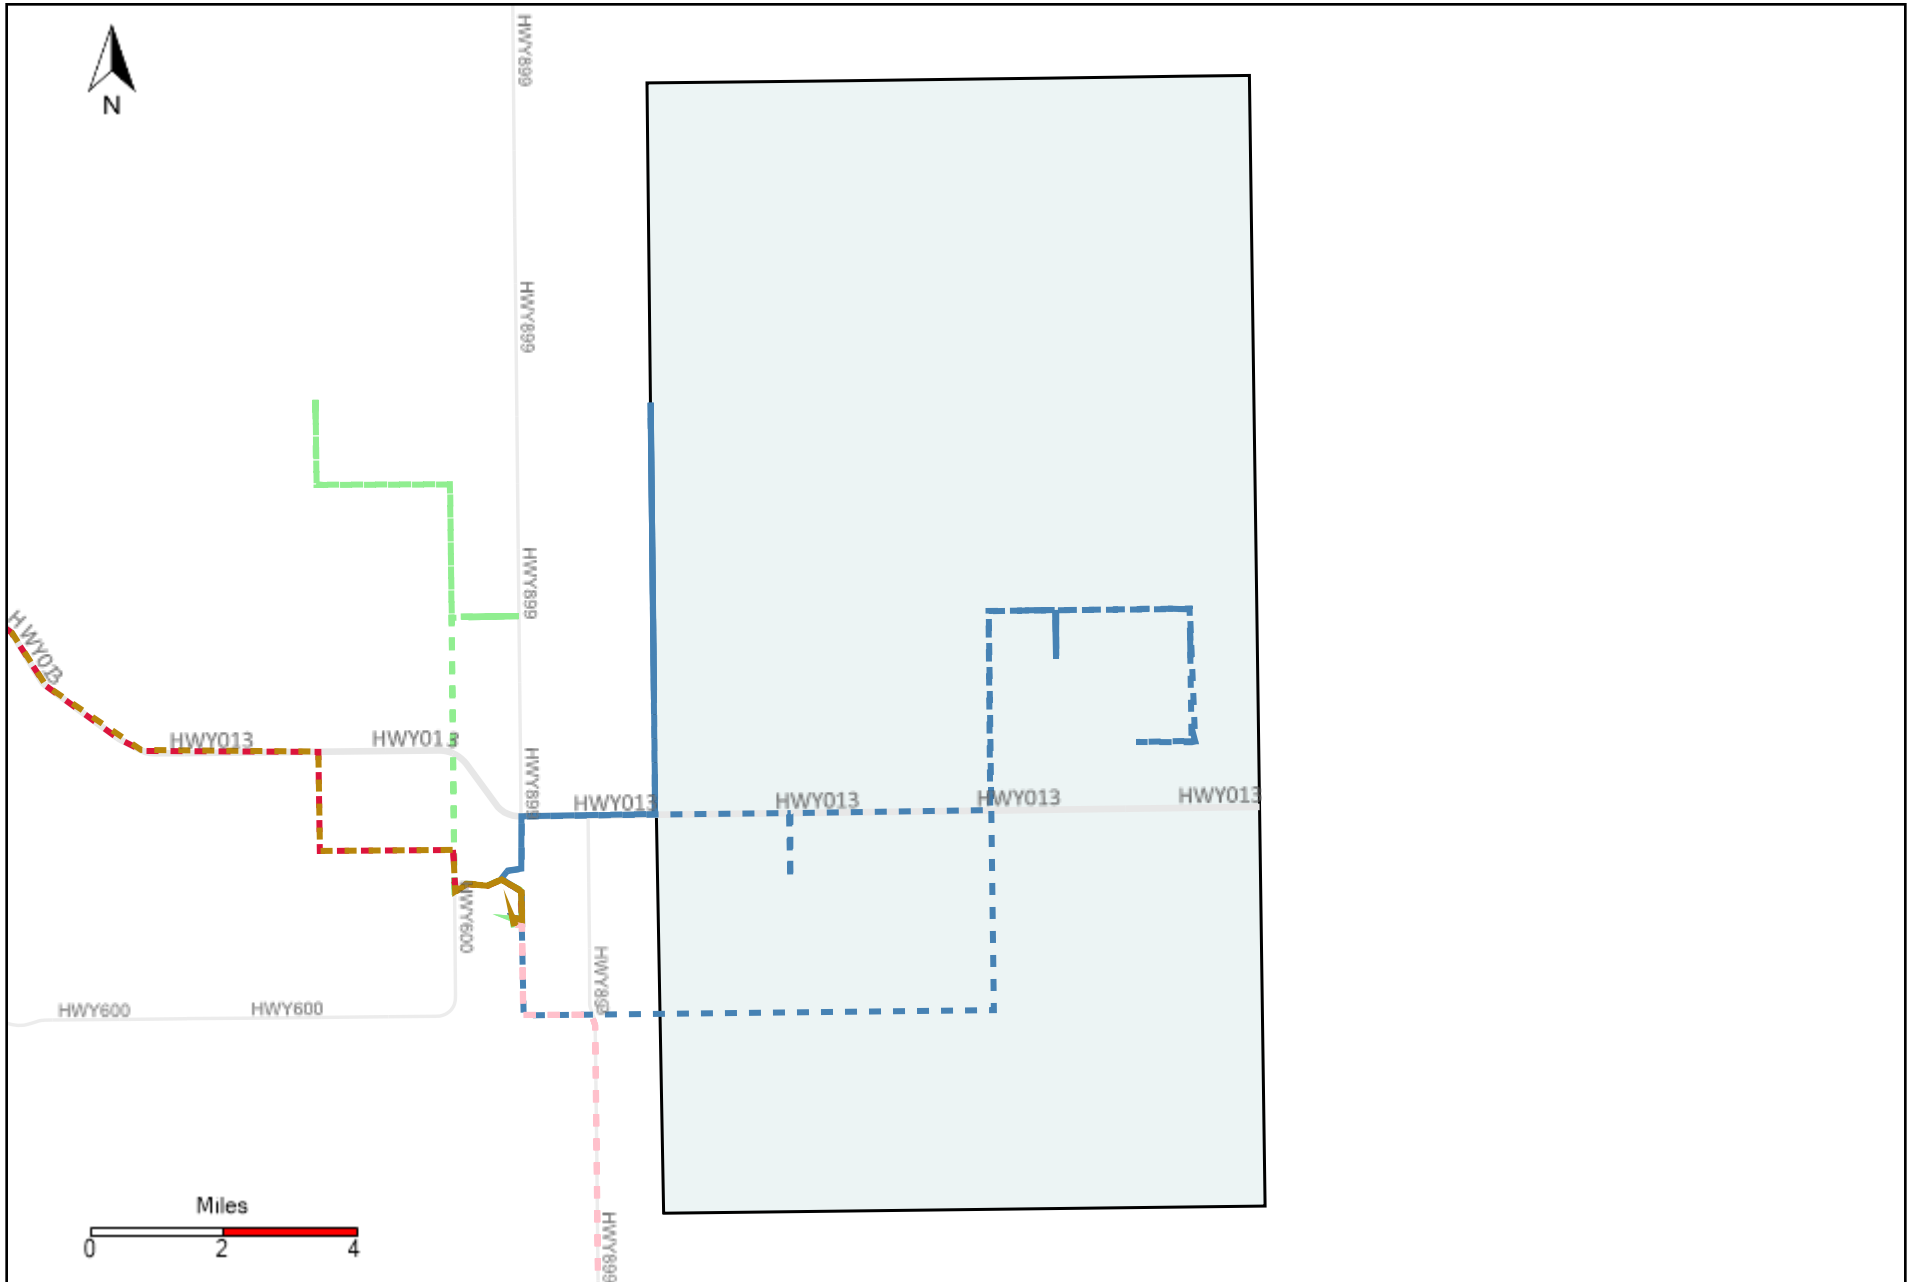

Division: 2 Grader Report(2022-03-27 ~ 2022-04-02)

Vehicle Name List	Total Distance(km)	Total Hours
*****	107.8	6 hrs 14 min 43 sec