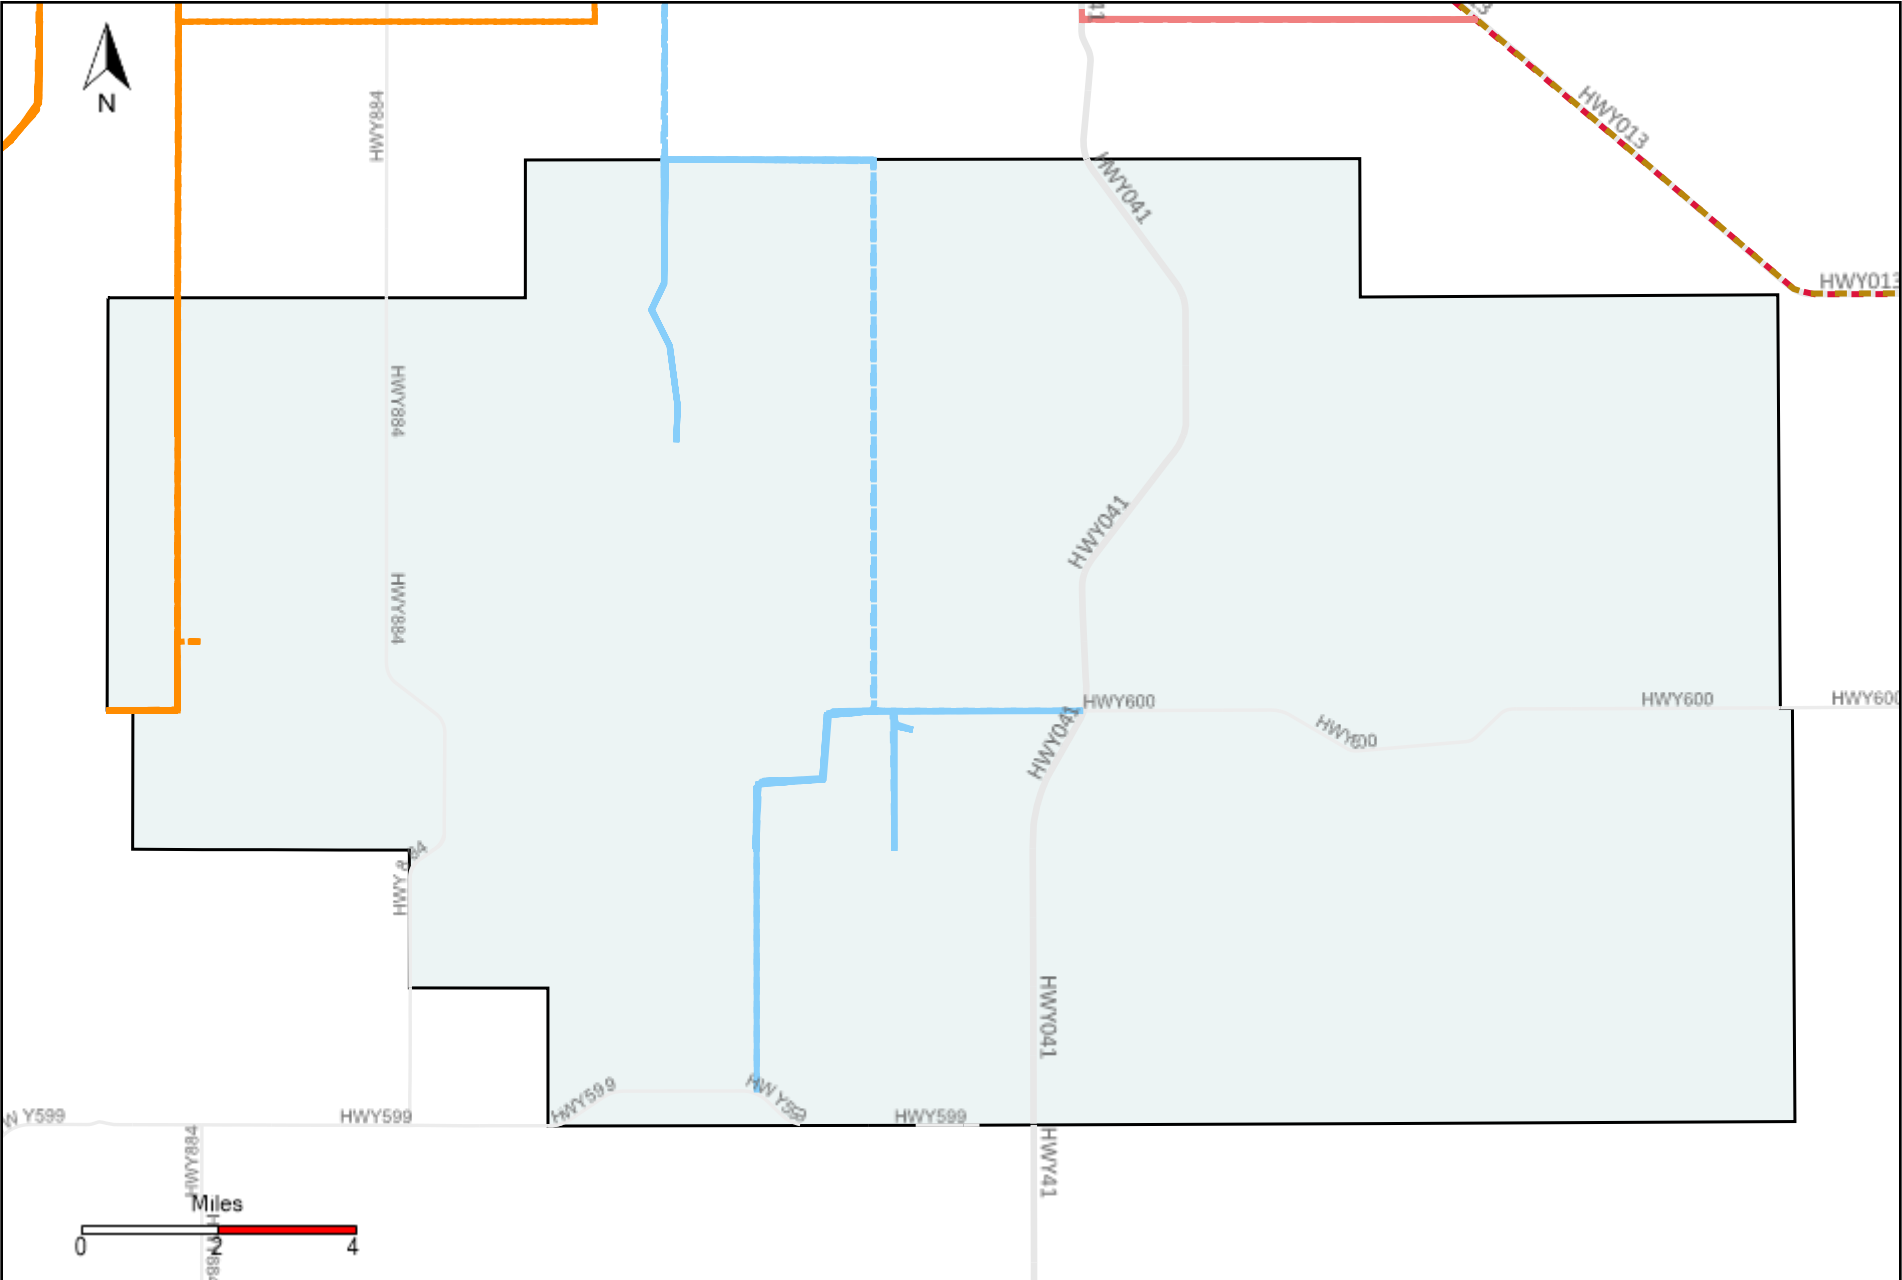

Division: 5 Grader Report(2022-03-27 ~ 2022-04-02)

Vehicle Name List	Total Distance(km)	Total Hours
*****	632.75	53 hrs 40 min 52 sec