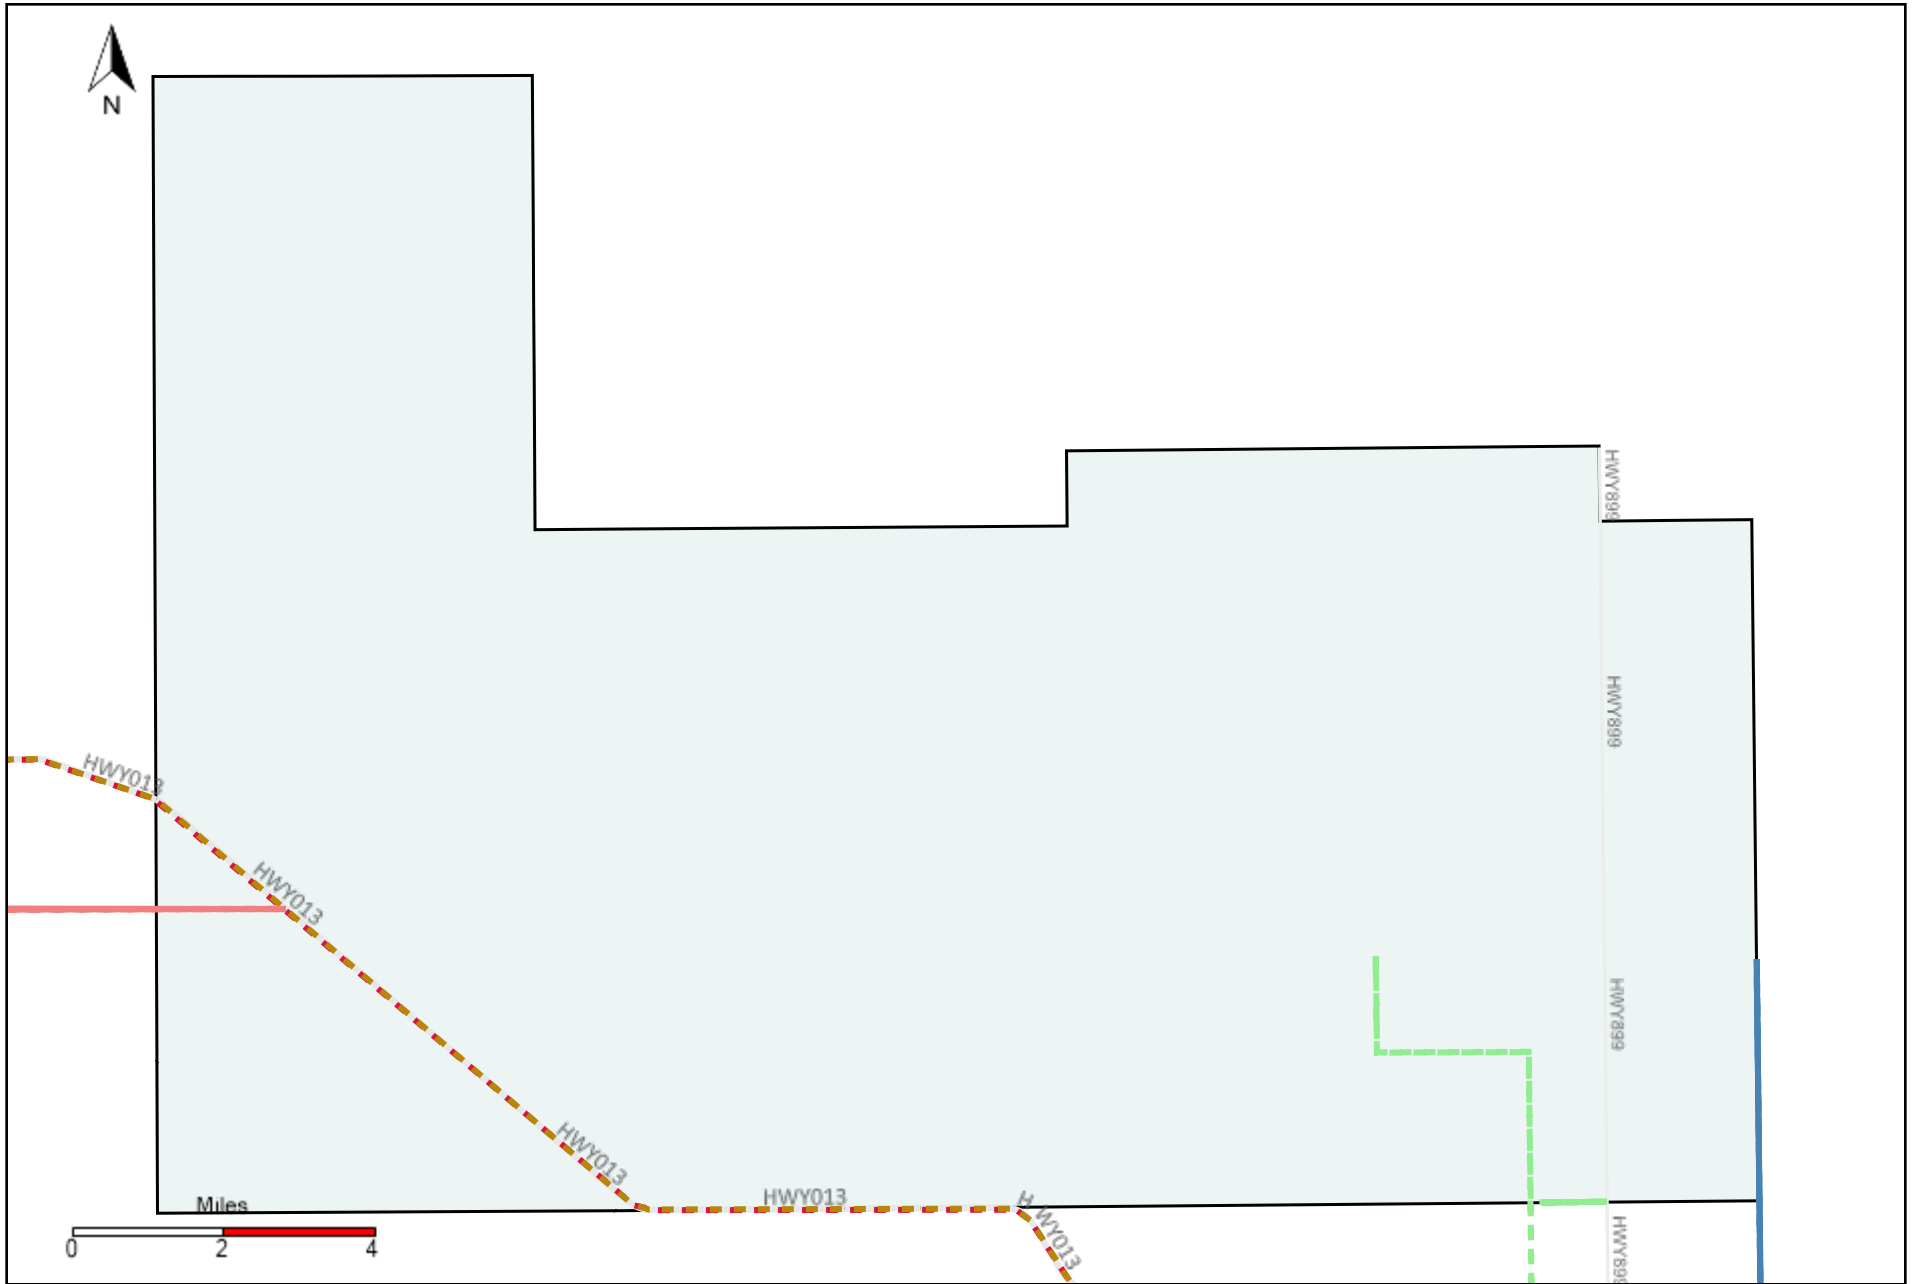

Division: 4 Grader Report(2022-03-27 ~ 2022-04-02)

Vehicle Name List	Total Distance(km)	Total Hours
*****	442.49	34 hrs 30 min 27 sec