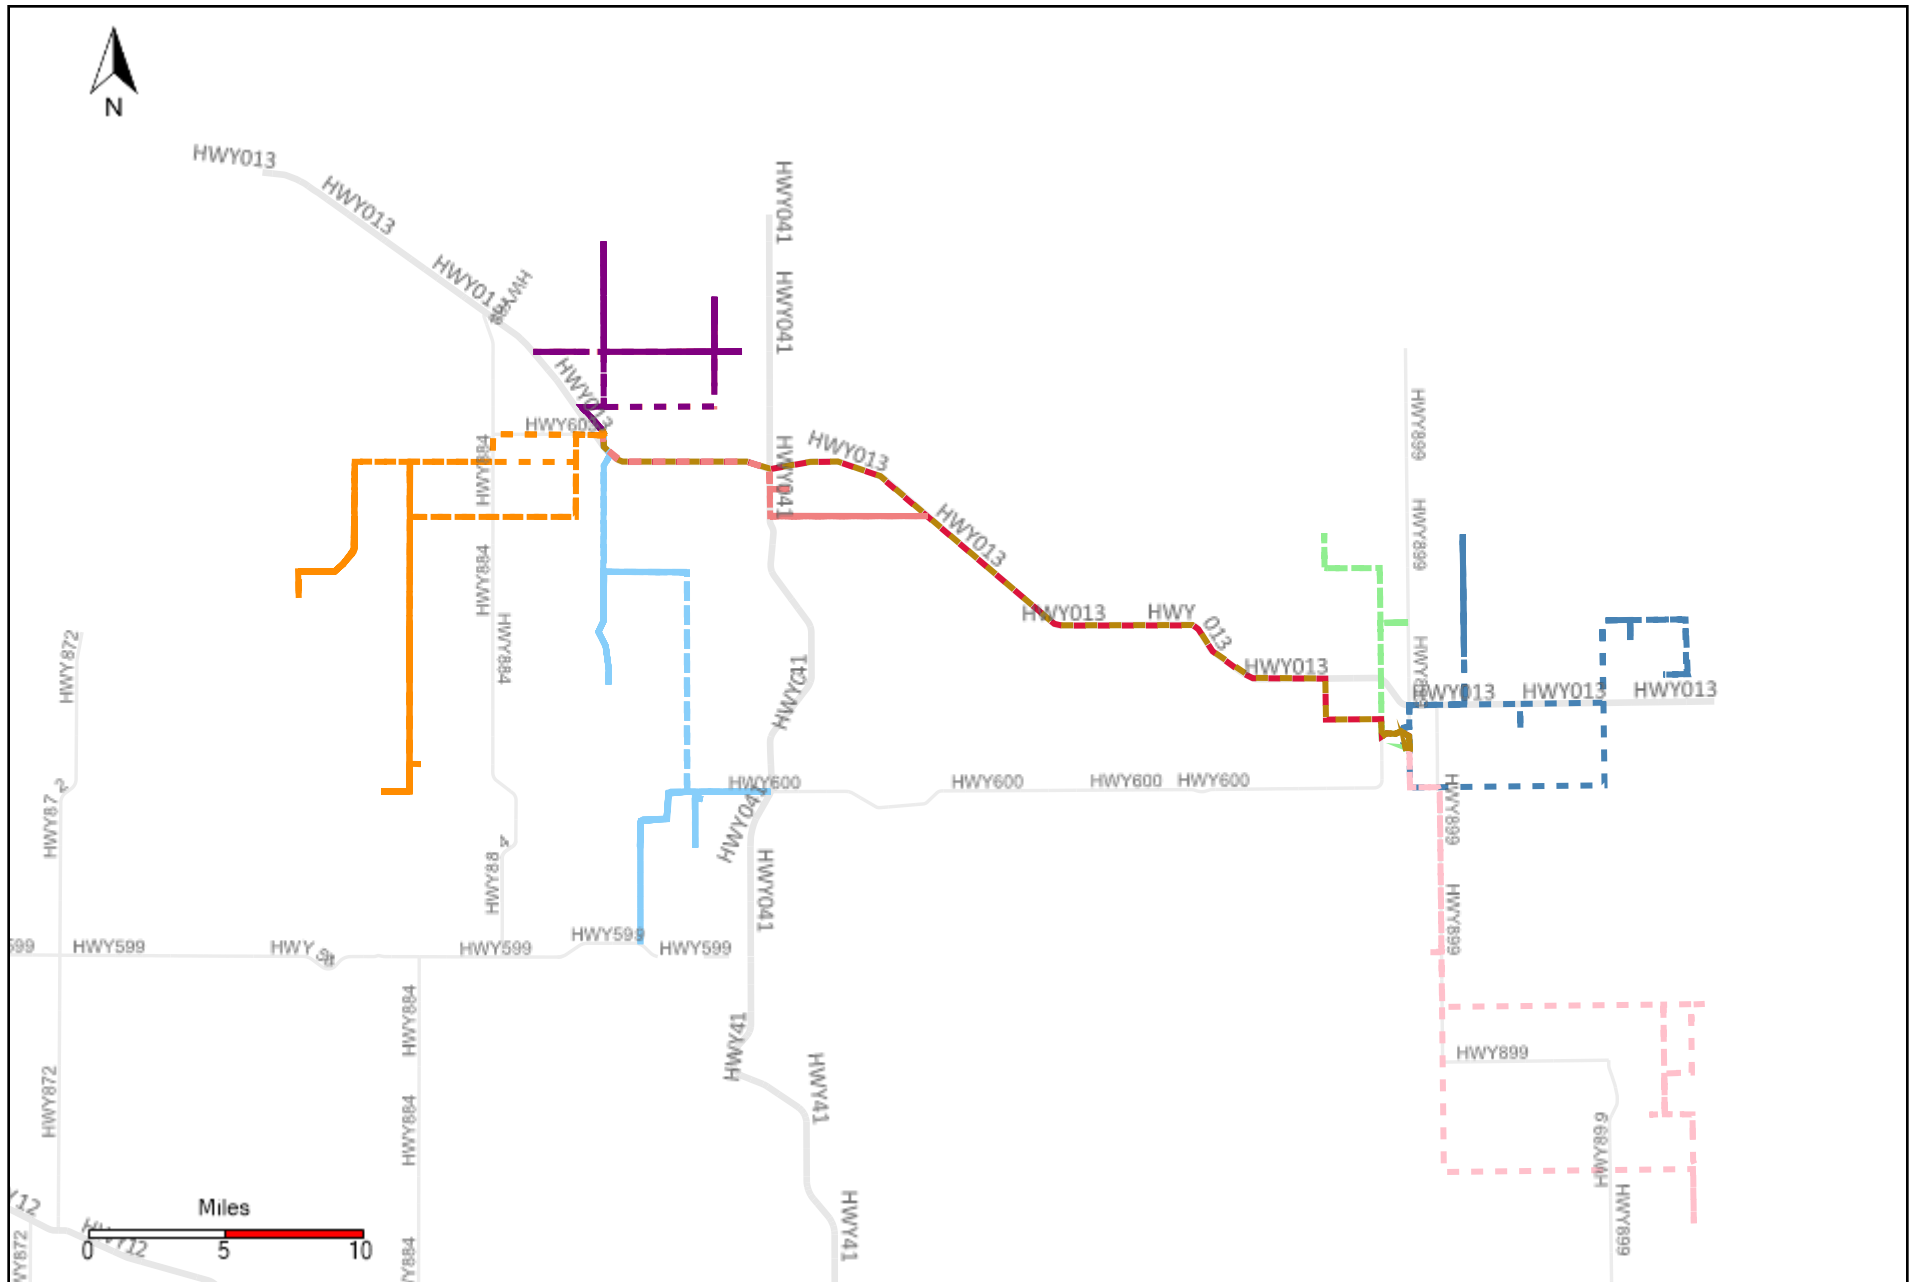

# Division: 2 Grader Report(2022-03-27 ~ 2022-04-02)

Vehicle Name List	Total Distance(km)	Total Hours
*****	107.8	6 hrs 14 min 43 sec

# Division: 4 Grader Report(2022-03-27 ~ 2022-04-02)

Vehicle Name List	Total Distance(km)	Total Hours
*****	442.49	34 hrs 30 min 27 sec

# Division: 5 Grader Report(2022-03-27 ~ 2022-04-02)

Vehicle Name List	Total Distance(km)	Total Hours
*****	632.75	53 hrs 40 min 52 sec

# Division: 7 Grader Report(2022-03-27 ~ 2022-04-02)

Vehicle Name List	Total Distance(km)	Total Hours
*****	318.42	26 hrs 6 min 16 sec