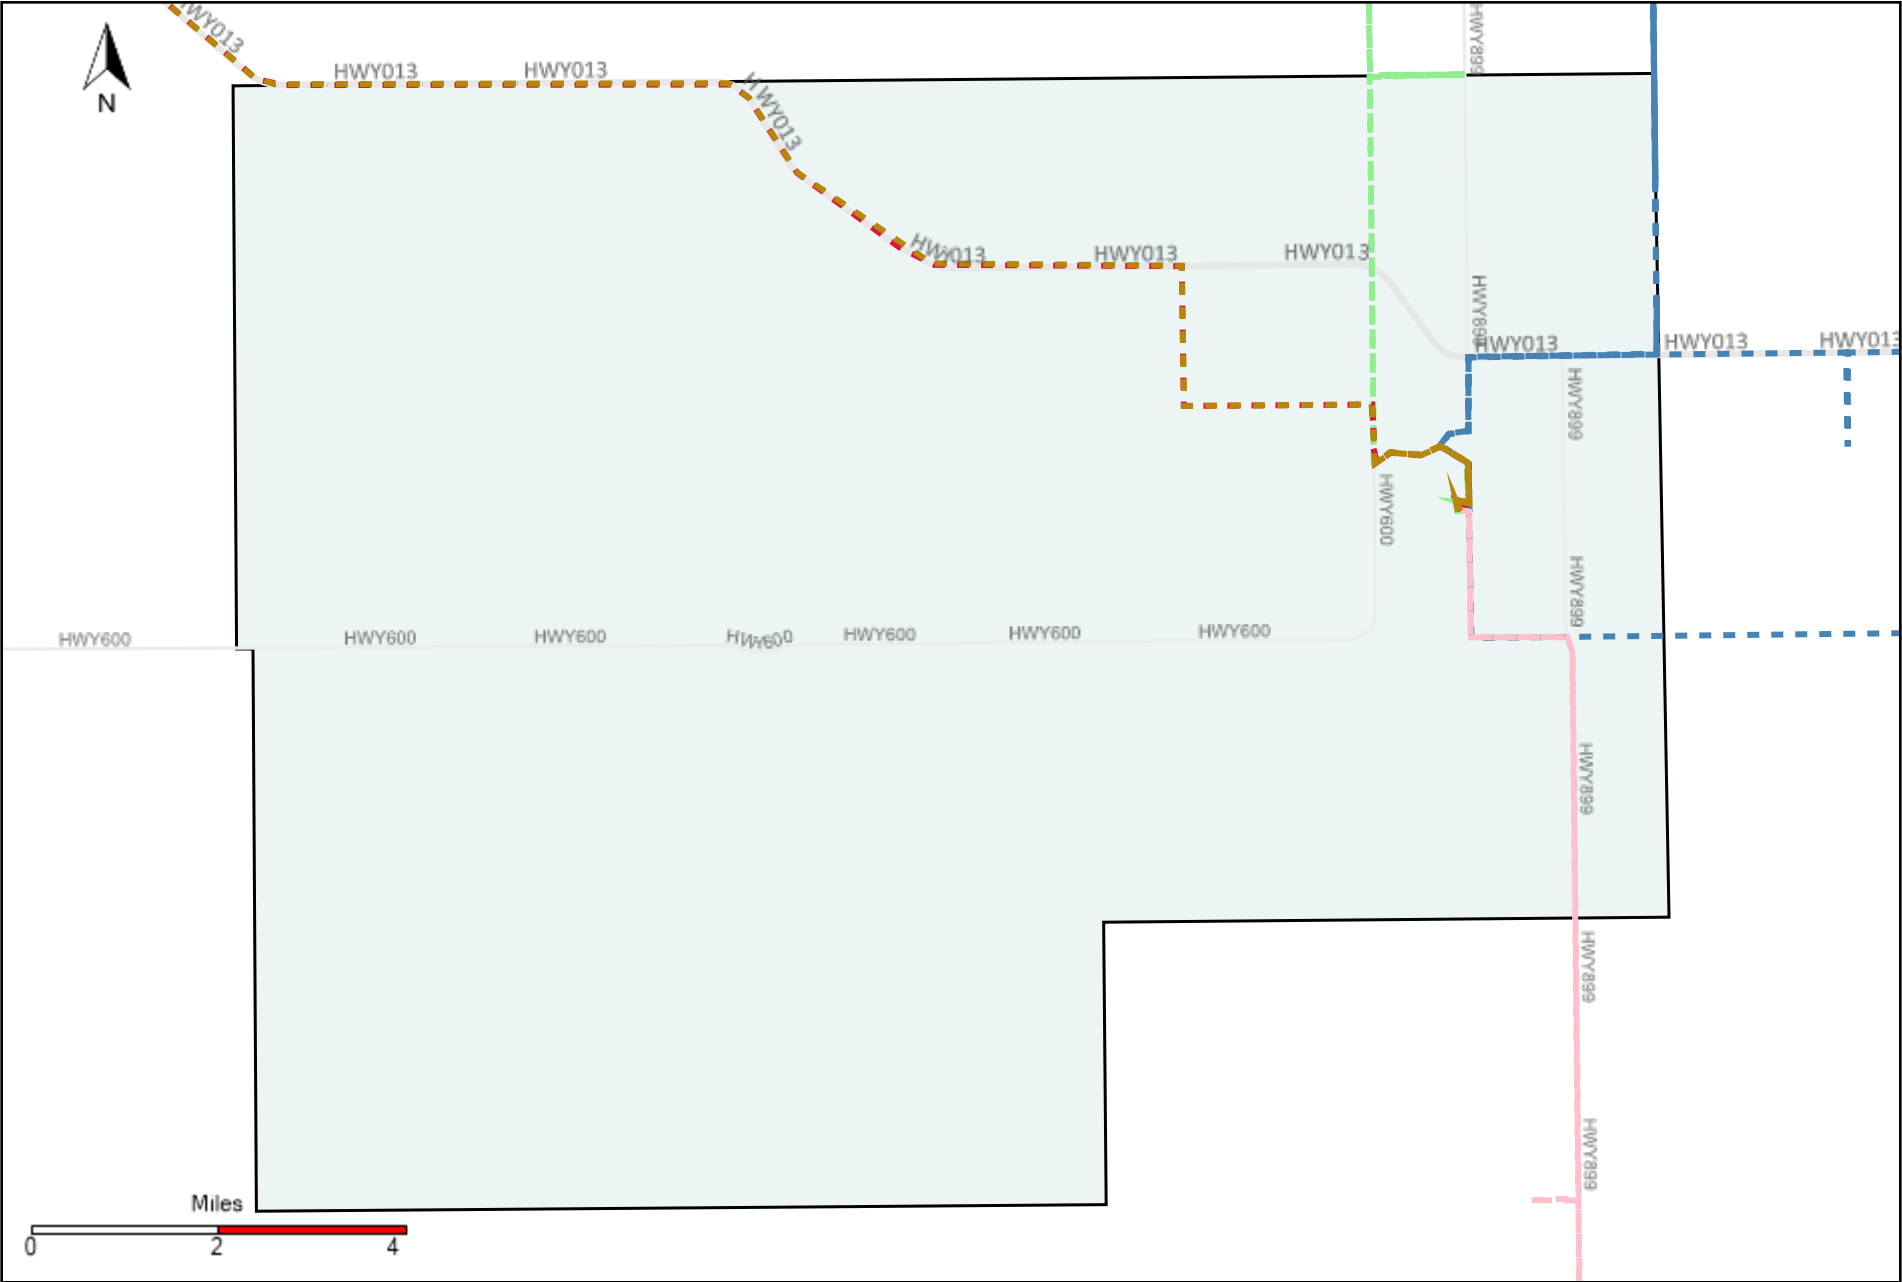

Division: 3 Grader Report(2022-03-27 ~ 2022-04-02)

Vehicle Name List	Total Distance(km)	Total Hours
*****	391.03	22 hrs 5 min 7 sec