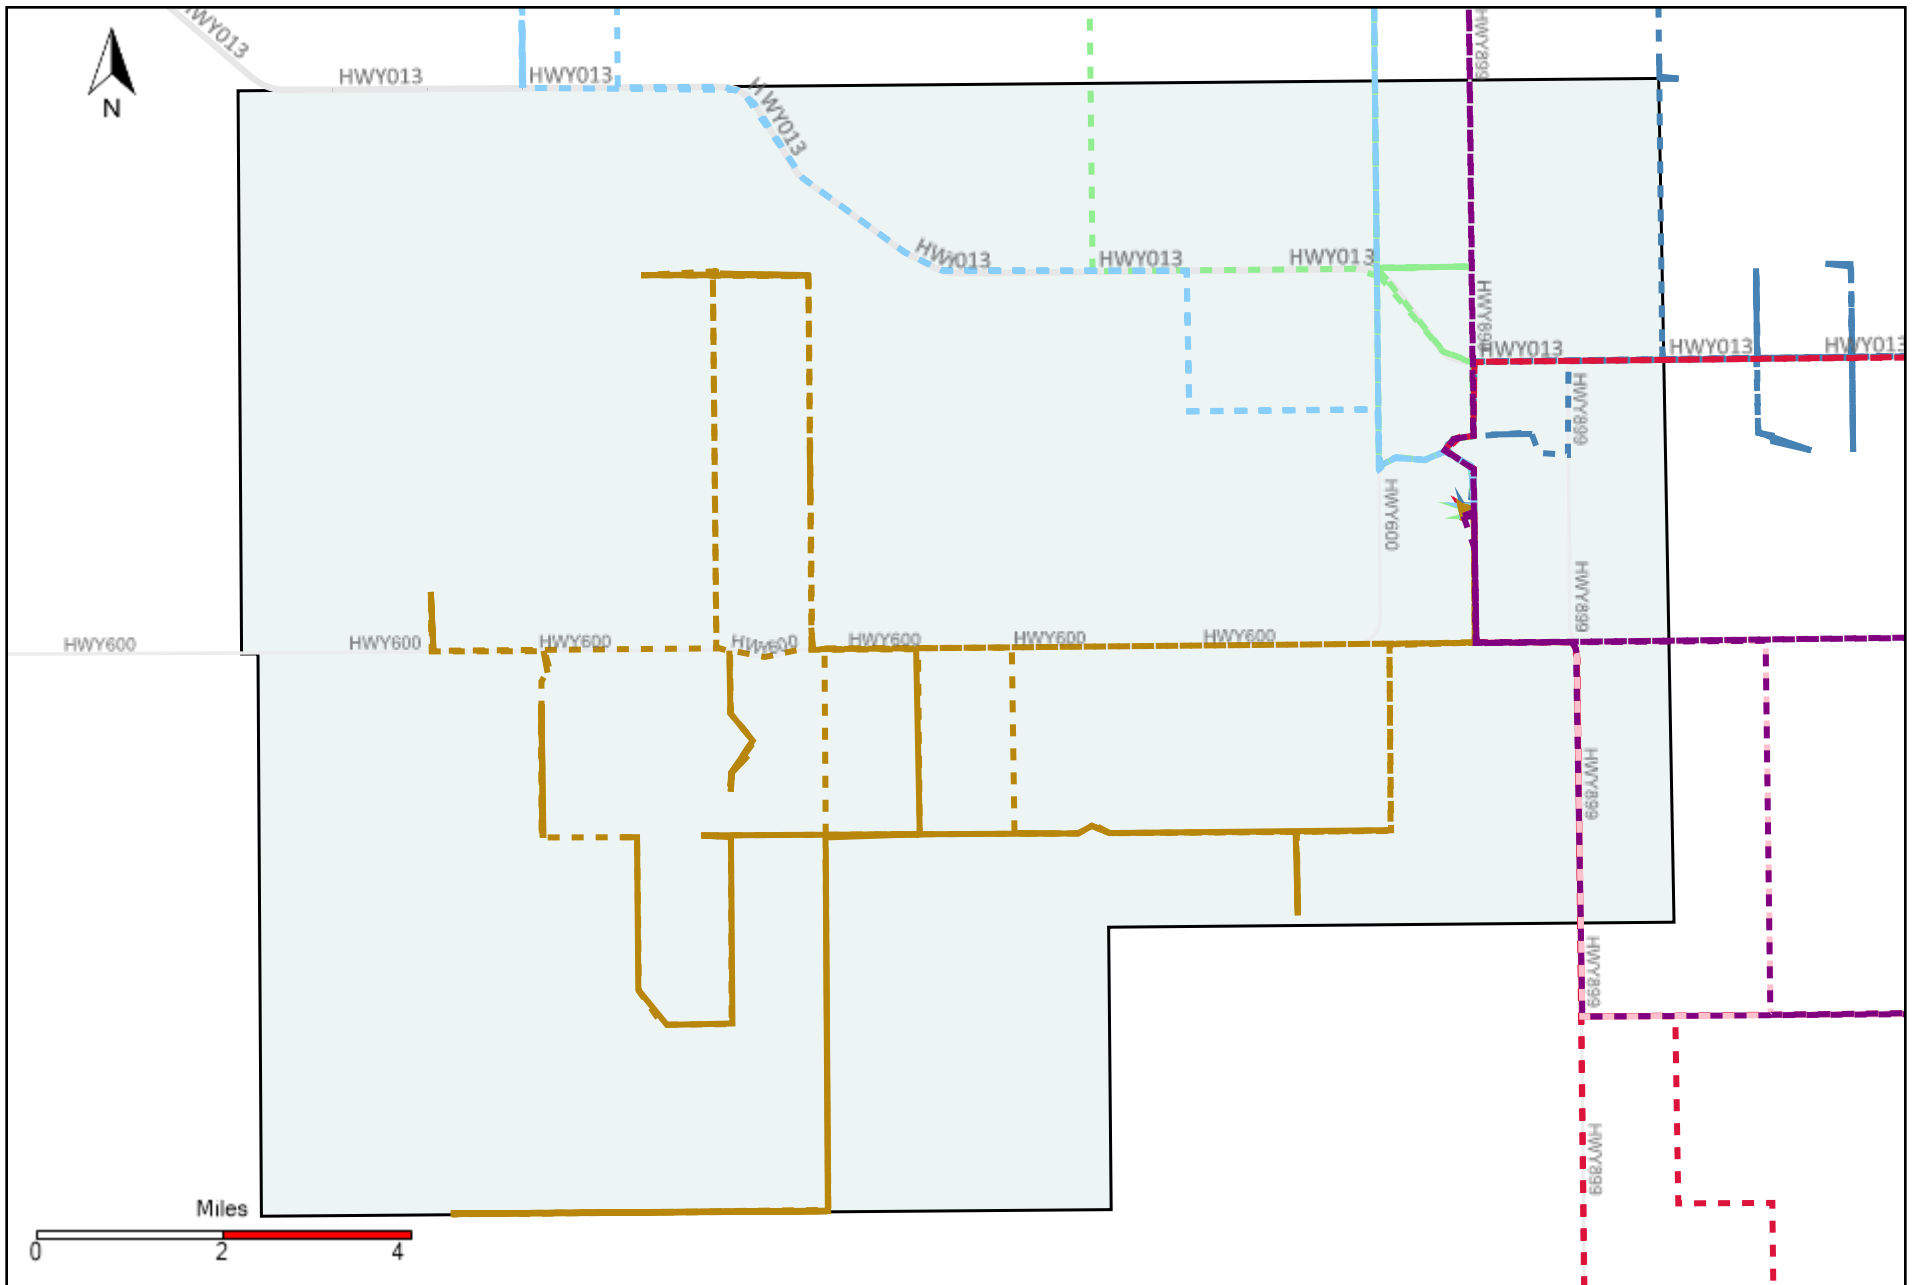

Provost Weekly Grader Report (2022-03-20 ~ 2022-03-26)

Division: 1 Grader Report(2022-03-20 ~ 2022-03-26)

Vehicle Name List	Total Distance(km)	Total Hours
*****	521.73	35 hrs 31 min 20 sec

Division: 2 Grader Report(2022-03-20 ~ 2022-03-26)

Vehicle Name List	Total Distance(km)	Total Hours
*****	698.86	46 hrs 36 min 9 sec

Division: 3 Grader Report(2022-03-20 ~ 2022-03-26)

Vehicle Name List	Total Distance(km)	Total Hours
*****	1297.43	87 hrs 14 min 50 sec

Division: 4 Grader Report(2022-03-20 ~ 2022-03-26)

Vehicle Name List	Total Distance(km)	Total Hours
*****	587.26	37 hrs 41 min 8 sec

Division: 5 Grader Report(2022-03-20 ~ 2022-03-26)

Vehicle Name List	Total Distance(km)	Total Hours
*****	172.65	12 hrs 20 min 6 sec

Division: 6 Grader Report(2022-03-20 ~ 2022-03-26)

Vehicle Name List	Total Distance(km)	Total Hours
*****	405.02	38 hrs 55 min 13 sec

Division: 7 Grader Report(2022-03-20 ~ 2022-03-26)

Vehicle Name List	Total Distance(km)	Total Hours
*****	109.74	11 hrs 40 min 42 sec