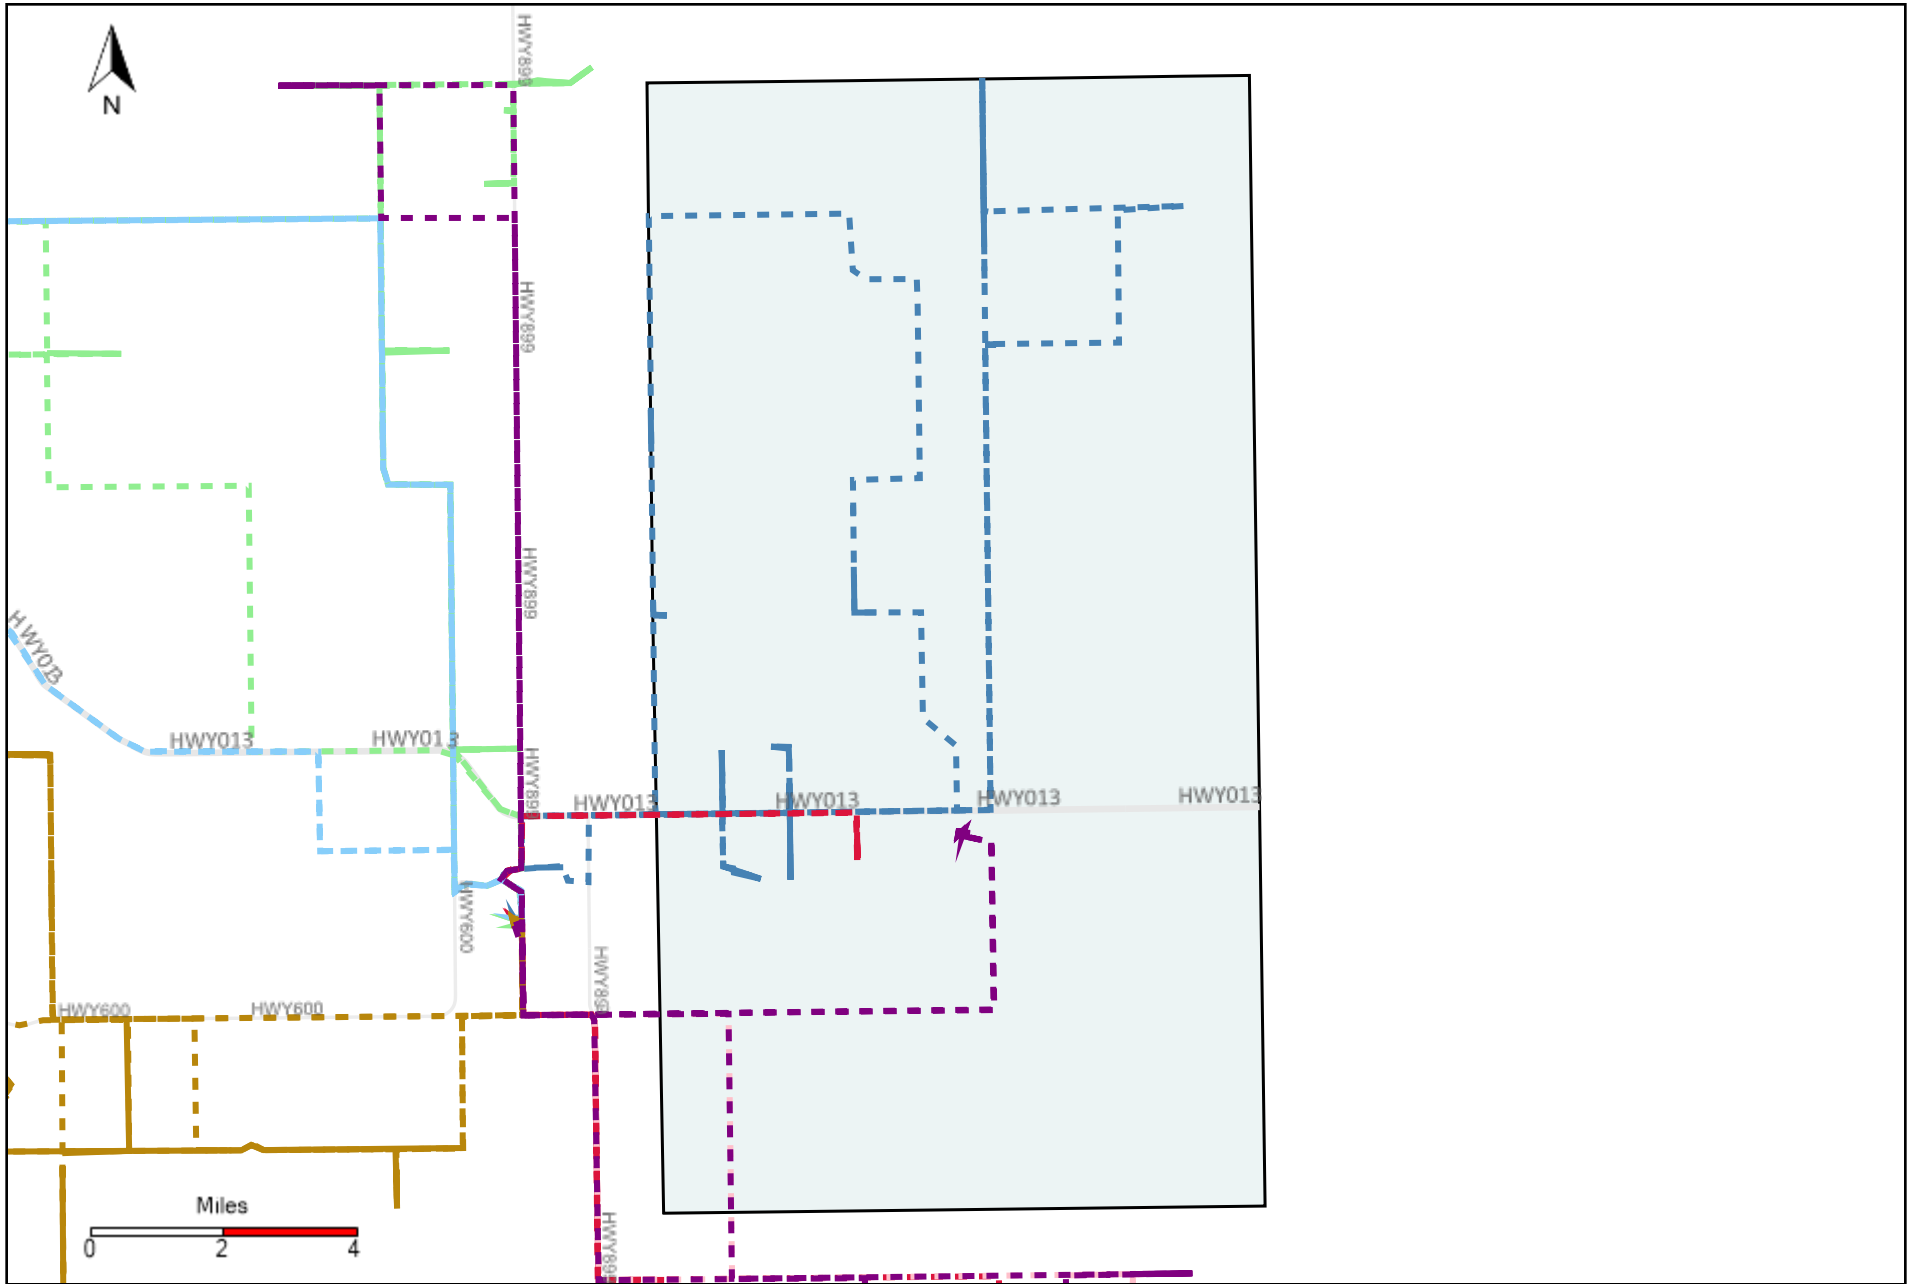

Provost Weekly Grader Report (2022-03-20 ~ 2022-03-26)

Division: 1 Grader Report(2022-03-20 ~ 2022-03-26)

Vehicle Name List	Total Distance(km)	Total Hours
*****	521.73	35 hrs 31 min 20 sec

Division: 2 Grader Report(2022-03-20 ~ 2022-03-26)

Vehicle Name List	Total Distance(km)	Total Hours
*****	698.86	46 hrs 36 min 9 sec

Division: 3 Grader Report(2022-03-20 ~ 2022-03-26)

Vehicle Name List	Total Distance(km)	Total Hours
*****	1297.43	87 hrs 14 min 50 sec

Division: 4 Grader Report(2022-03-20 ~ 2022-03-26)

Vehicle Name List	Total Distance(km)	Total Hours
*****	587.26	37 hrs 41 min 8 sec

Division: 5 Grader Report(2022-03-20 ~ 2022-03-26)

Vehicle Name List	Total Distance(km)	Total Hours
*****	172.65	12 hrs 20 min 6 sec

Division: 6 Grader Report(2022-03-20 ~ 2022-03-26)

Vehicle Name List	Total Distance(km)	Total Hours
*****	405.02	38 hrs 55 min 13 sec

Division: 7 Grader Report(2022-03-20 ~ 2022-03-26)

Vehicle Name List	Total Distance(km)	Total Hours
*****	109.74	11 hrs 40 min 42 sec