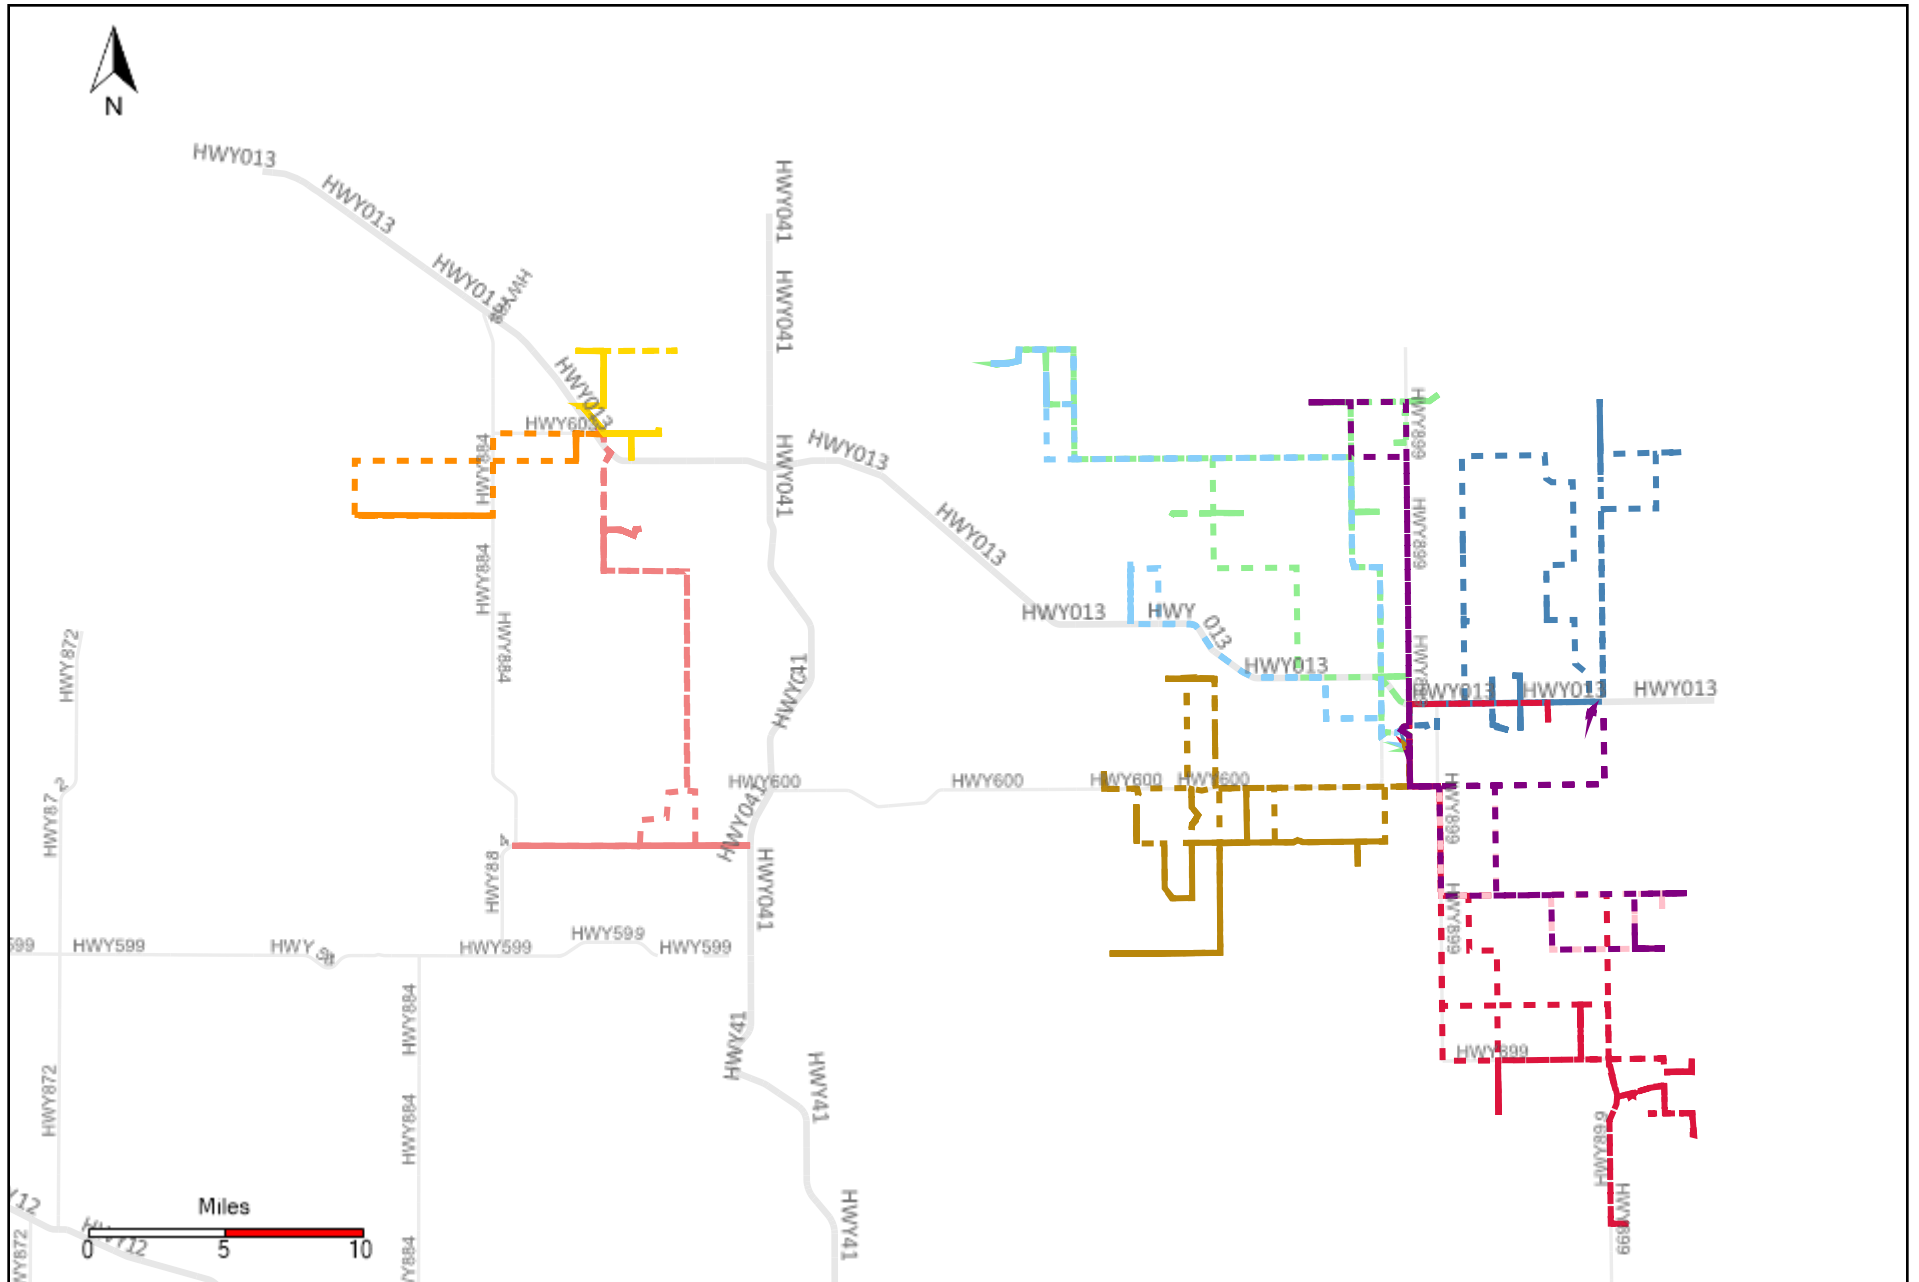

Provost Weekly Grader Report (2022-03-20 ~ 2022-03-26)

Division: 1 Grader Report(2022-03-20 ~ 2022-03-26)

Vehicle Name List	Total Distance(km)	Total Hours
*****	521.73	35 hrs 31 min 20 sec

Division: 2 Grader Report(2022-03-20 ~ 2022-03-26)

Vehicle Name List	Total Distance(km)	Total Hours
*****	698.86	46 hrs 36 min 9 sec

Division: 3 Grader Report(2022-03-20 ~ 2022-03-26)

Vehicle Name List	Total Distance(km)	Total Hours
*****	1297.43	87 hrs 14 min 50 sec

Division: 4 Grader Report(2022-03-20 ~ 2022-03-26)

Vehicle Name List	Total Distance(km)	Total Hours
*****	587.26	37 hrs 41 min 8 sec

Division: 5 Grader Report(2022-03-20 ~ 2022-03-26)

Vehicle Name List	Total Distance(km)	Total Hours
*****	172.65	12 hrs 20 min 6 sec

Division: 6 Grader Report(2022-03-20 ~ 2022-03-26)

Vehicle Name List	Total Distance(km)	Total Hours
*****	405.02	38 hrs 55 min 13 sec

Division: 7 Grader Report(2022-03-20 ~ 2022-03-26)

Vehicle Name List	Total Distance(km)	Total Hours
*****	109.74	11 hrs 40 min 42 sec