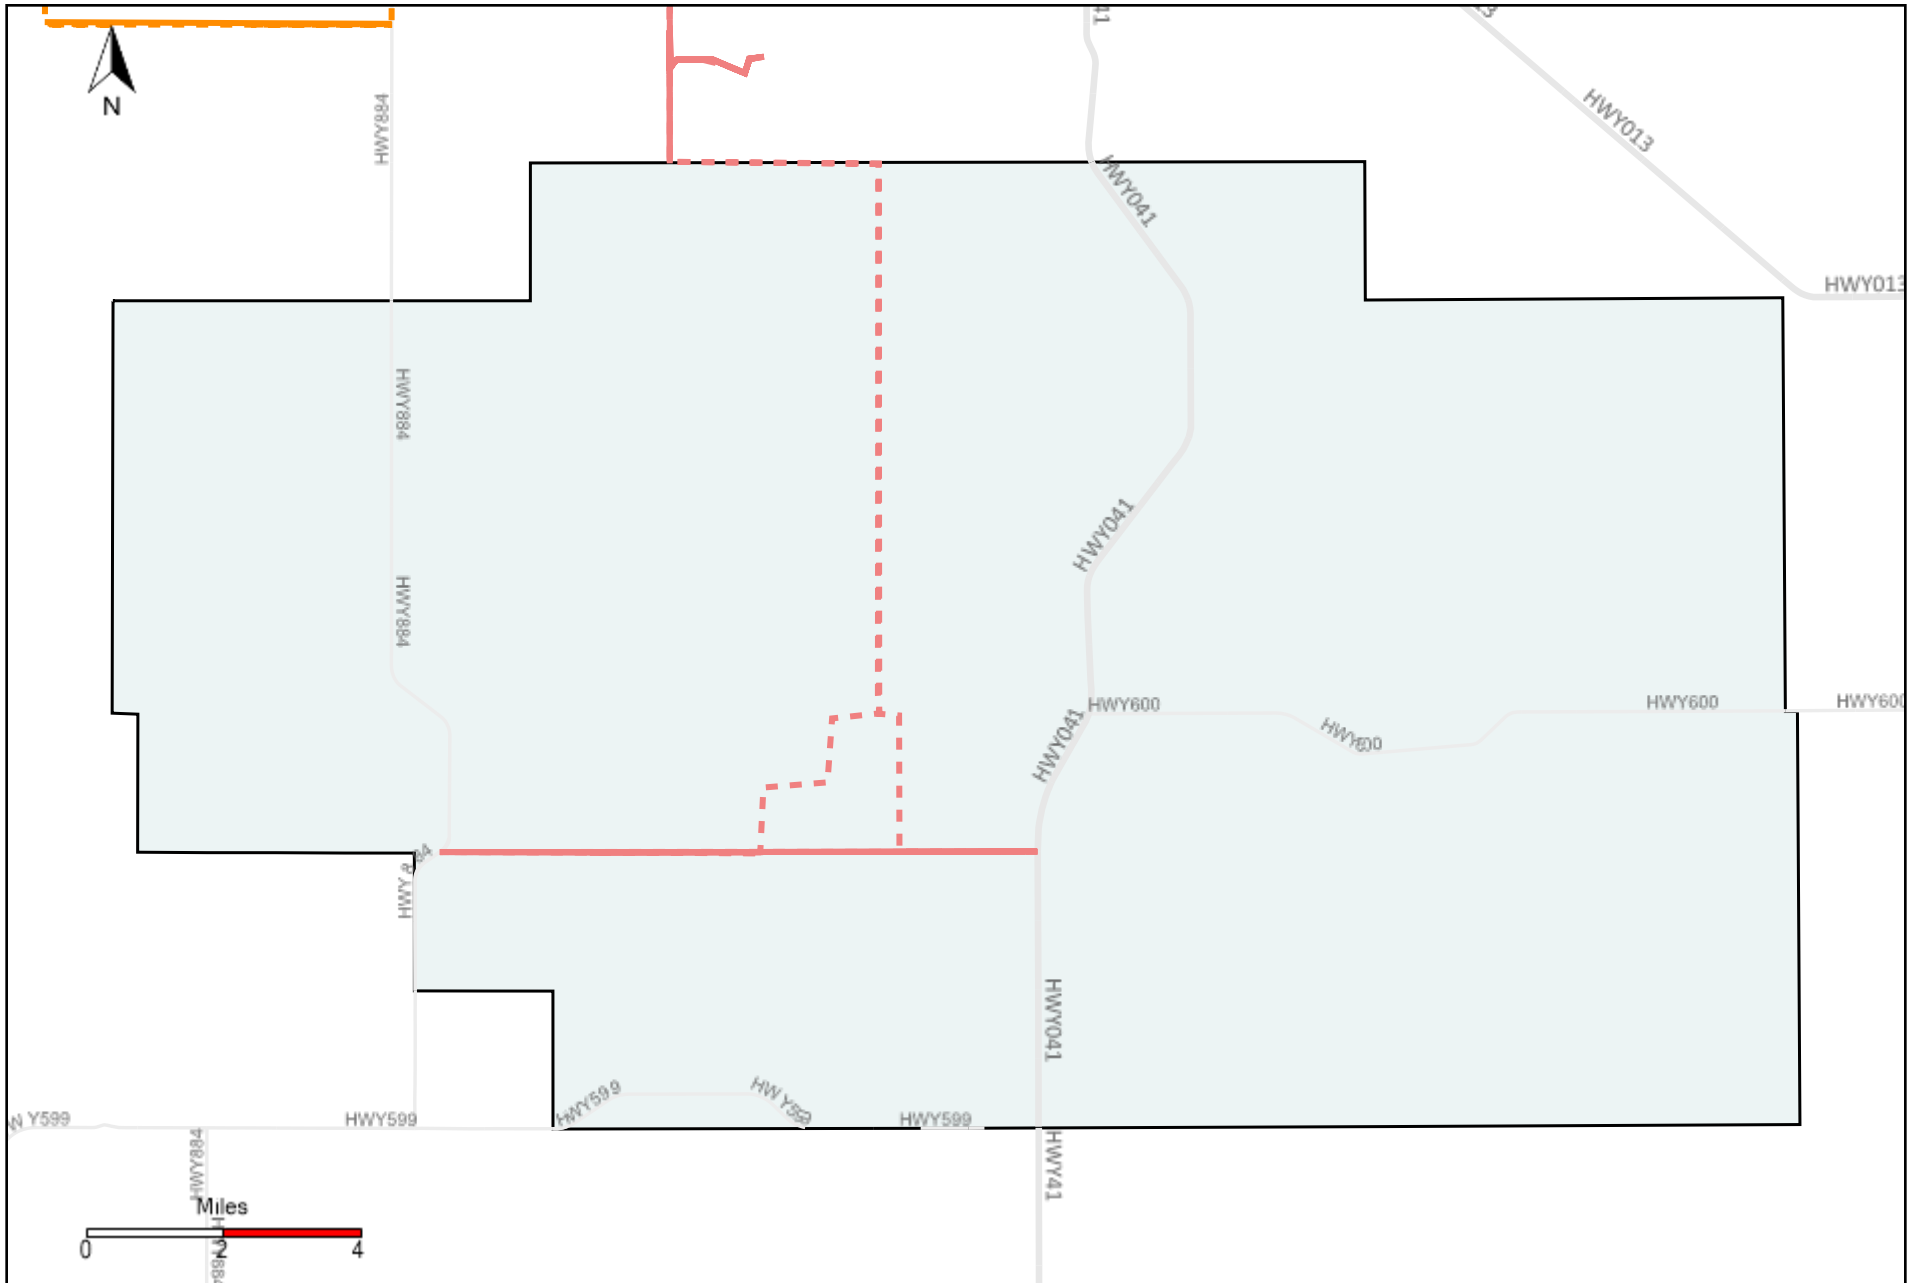

Division: 5 Grader Report(2022-03-20 ~ 2022-03-26)

Vehicle Name List	Total Distance(km)	Total Hours
*****	172.65	12 hrs 20 min 6 sec