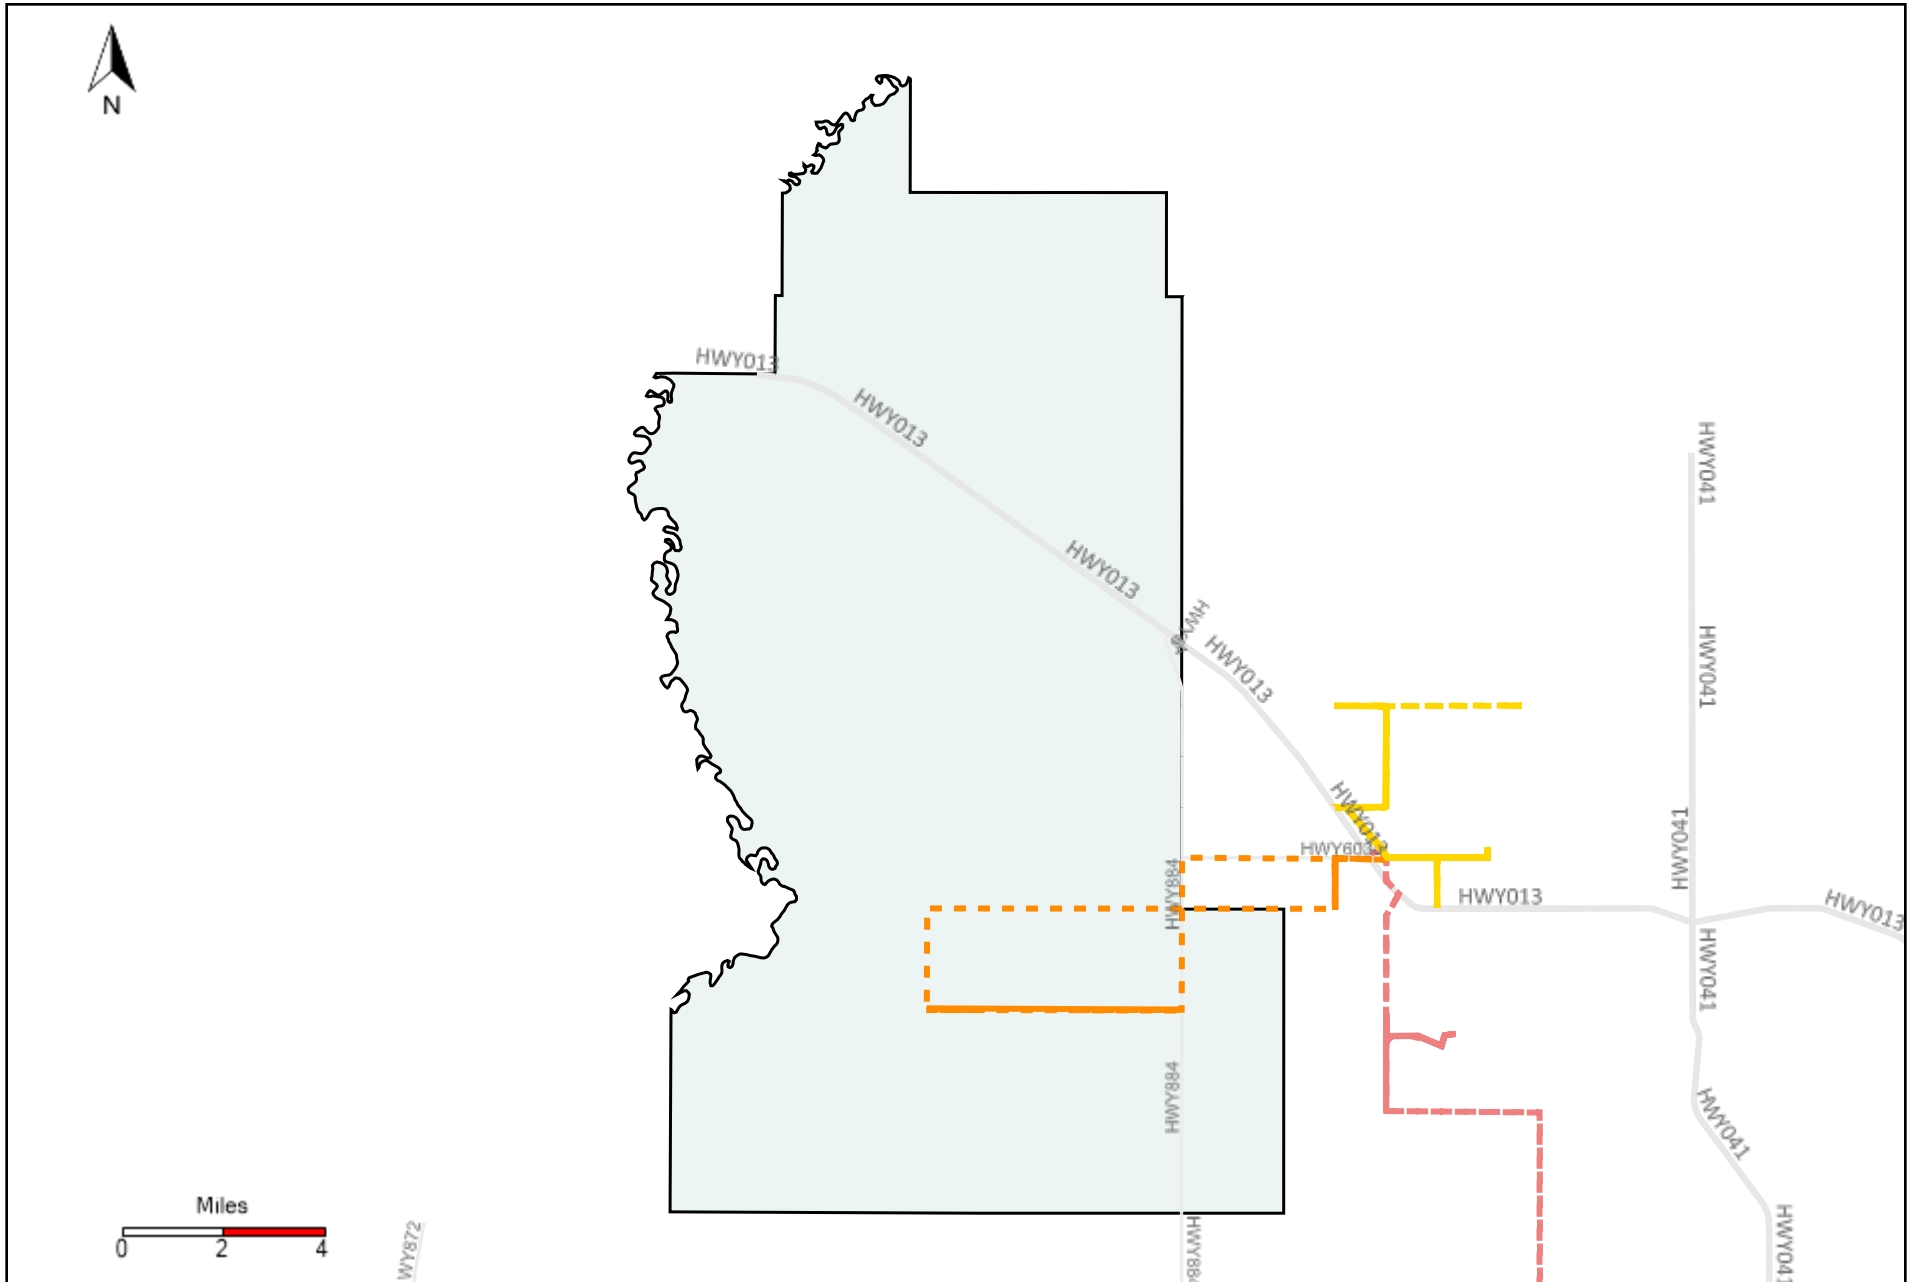

Vehicle Name List	Total Distance(km)	Total Hours
*****	698.86	46 hrs 36 min 9 sec

Division: 3 Grader Report(2022-03-20 ~ 2022-03-26)

Vehicle Name List	Total Distance(km)	Total Hours
*****	1297.43	87 hrs 14 min 50 sec

Division: 4 Grader Report(2022-03-20 ~ 2022-03-26)

Vehicle Name List	Total Distance(km)	Total Hours
*****	587.26	37 hrs 41 min 8 sec

Division: 5 Grader Report(2022-03-20 ~ 2022-03-26)

Vehicle Name List	Total Distance(km)	Total Hours
*****	172.65	12 hrs 20 min 6 sec

Division: 6 Grader Report(2022-03-20 ~ 2022-03-26)

Vehicle Name List	Total Distance(km)	Total Hours
*****	405.02	38 hrs 55 min 13 sec

Division: 7 Grader Report(2022-03-20 ~ 2022-03-26)

Vehicle Name List	Total Distance(km)	Total Hours
*****	109.74	11 hrs 40 min 42 sec