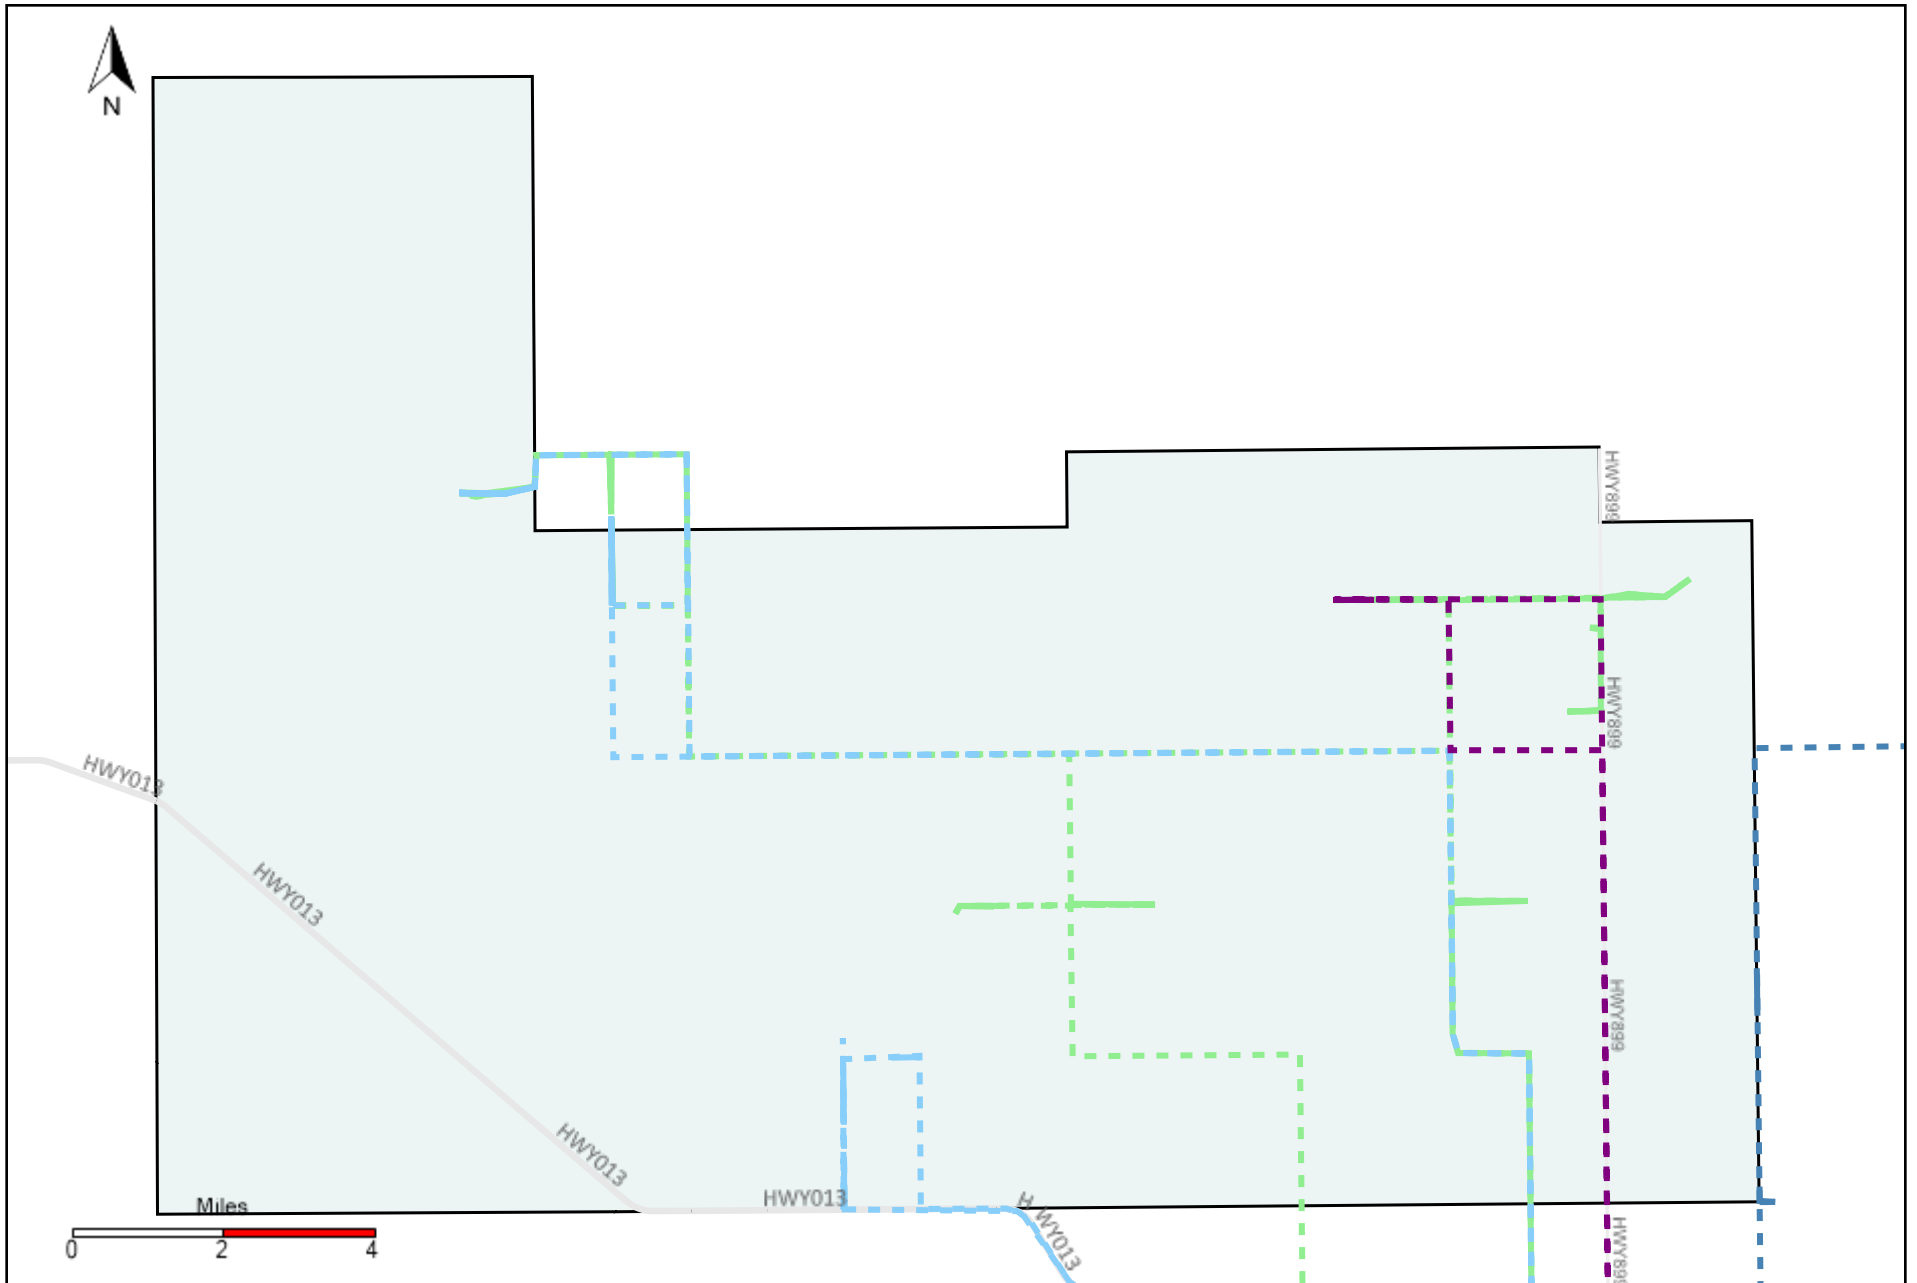

Division: 4 Grader Report(2022-03-20 ~ 2022-03-26)

Vehicle Name List	Total Distance(km)	Total Hours
*****	587.26	37 hrs 41 min 8 sec