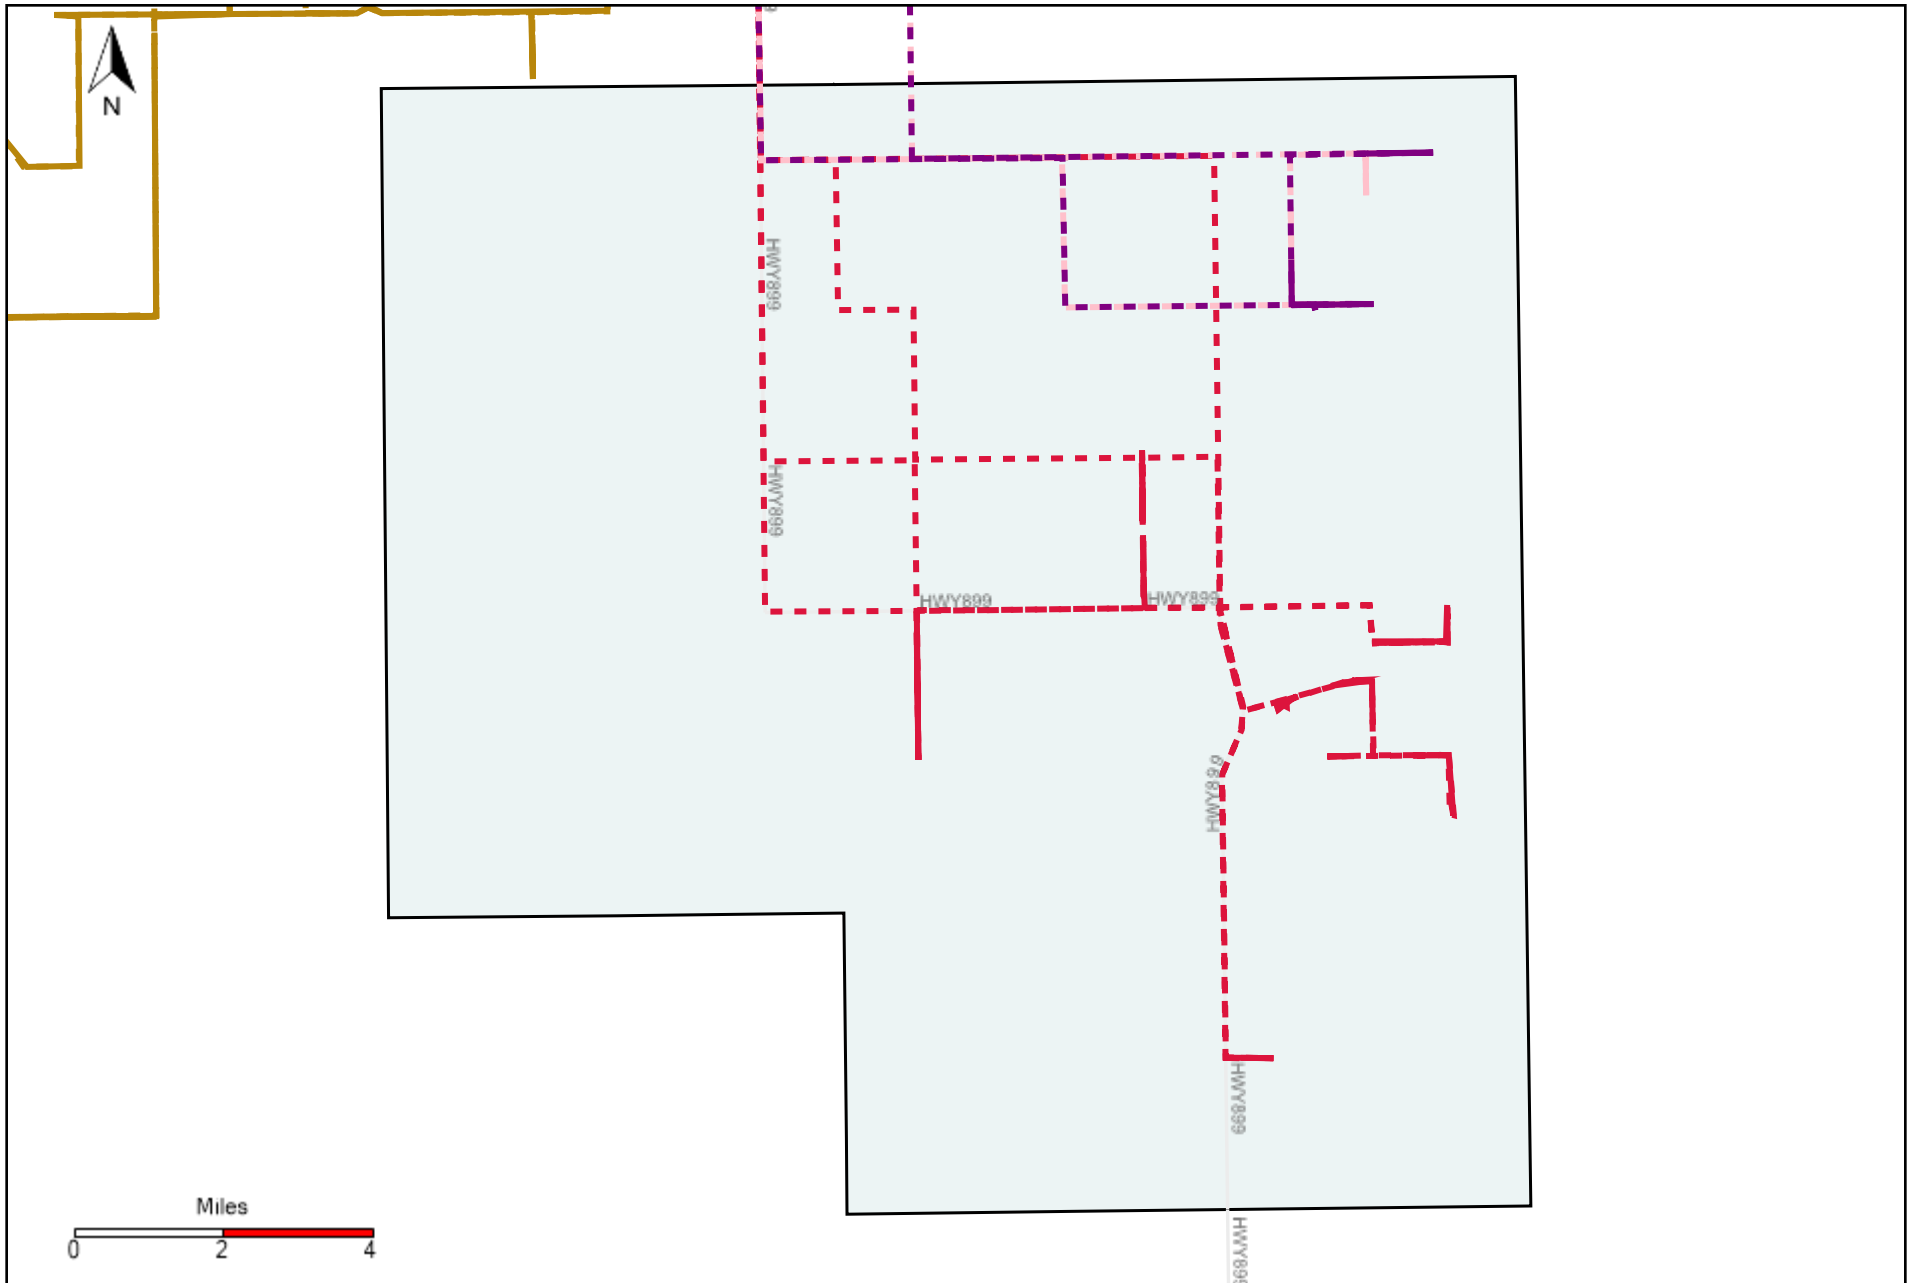

Provost Weekly Grader Report (2022-03-20 ~ 2022-03-26)

Division: 1 Grader Report(2022-03-20 ~ 2022-03-26)

Vehicle Name List	Total Distance(km)	Total Hours
*****	521.73	35 hrs 31 min 20 sec

Division: 2 Grader Report(2022-03-20 ~ 2022-03-26)

Vehicle Name List	Total Distance(km)	Total Hours
*****	698.86	46 hrs 36 min 9 sec

Division: 3 Grader Report(2022-03-20 ~ 2022-03-26)

Vehicle Name List	Total Distance(km)	Total Hours
*****	1297.43	87 hrs 14 min 50 sec

Division: 4 Grader Report(2022-03-20 ~ 2022-03-26)

Vehicle Name List	Total Distance(km)	Total Hours
*****	587.26	37 hrs 41 min 8 sec

Division: 5 Grader Report(2022-03-20 ~ 2022-03-26)

Vehicle Name List	Total Distance(km)	Total Hours
*****	172.65	12 hrs 20 min 6 sec

Division: 6 Grader Report(2022-03-20 ~ 2022-03-26)

Vehicle Name List	Total Distance(km)	Total Hours
*****	405.02	38 hrs 55 min 13 sec

Division: 7 Grader Report(2022-03-20 ~ 2022-03-26)

Vehicle Name List	Total Distance(km)	Total Hours
*****	109.74	11 hrs 40 min 42 sec