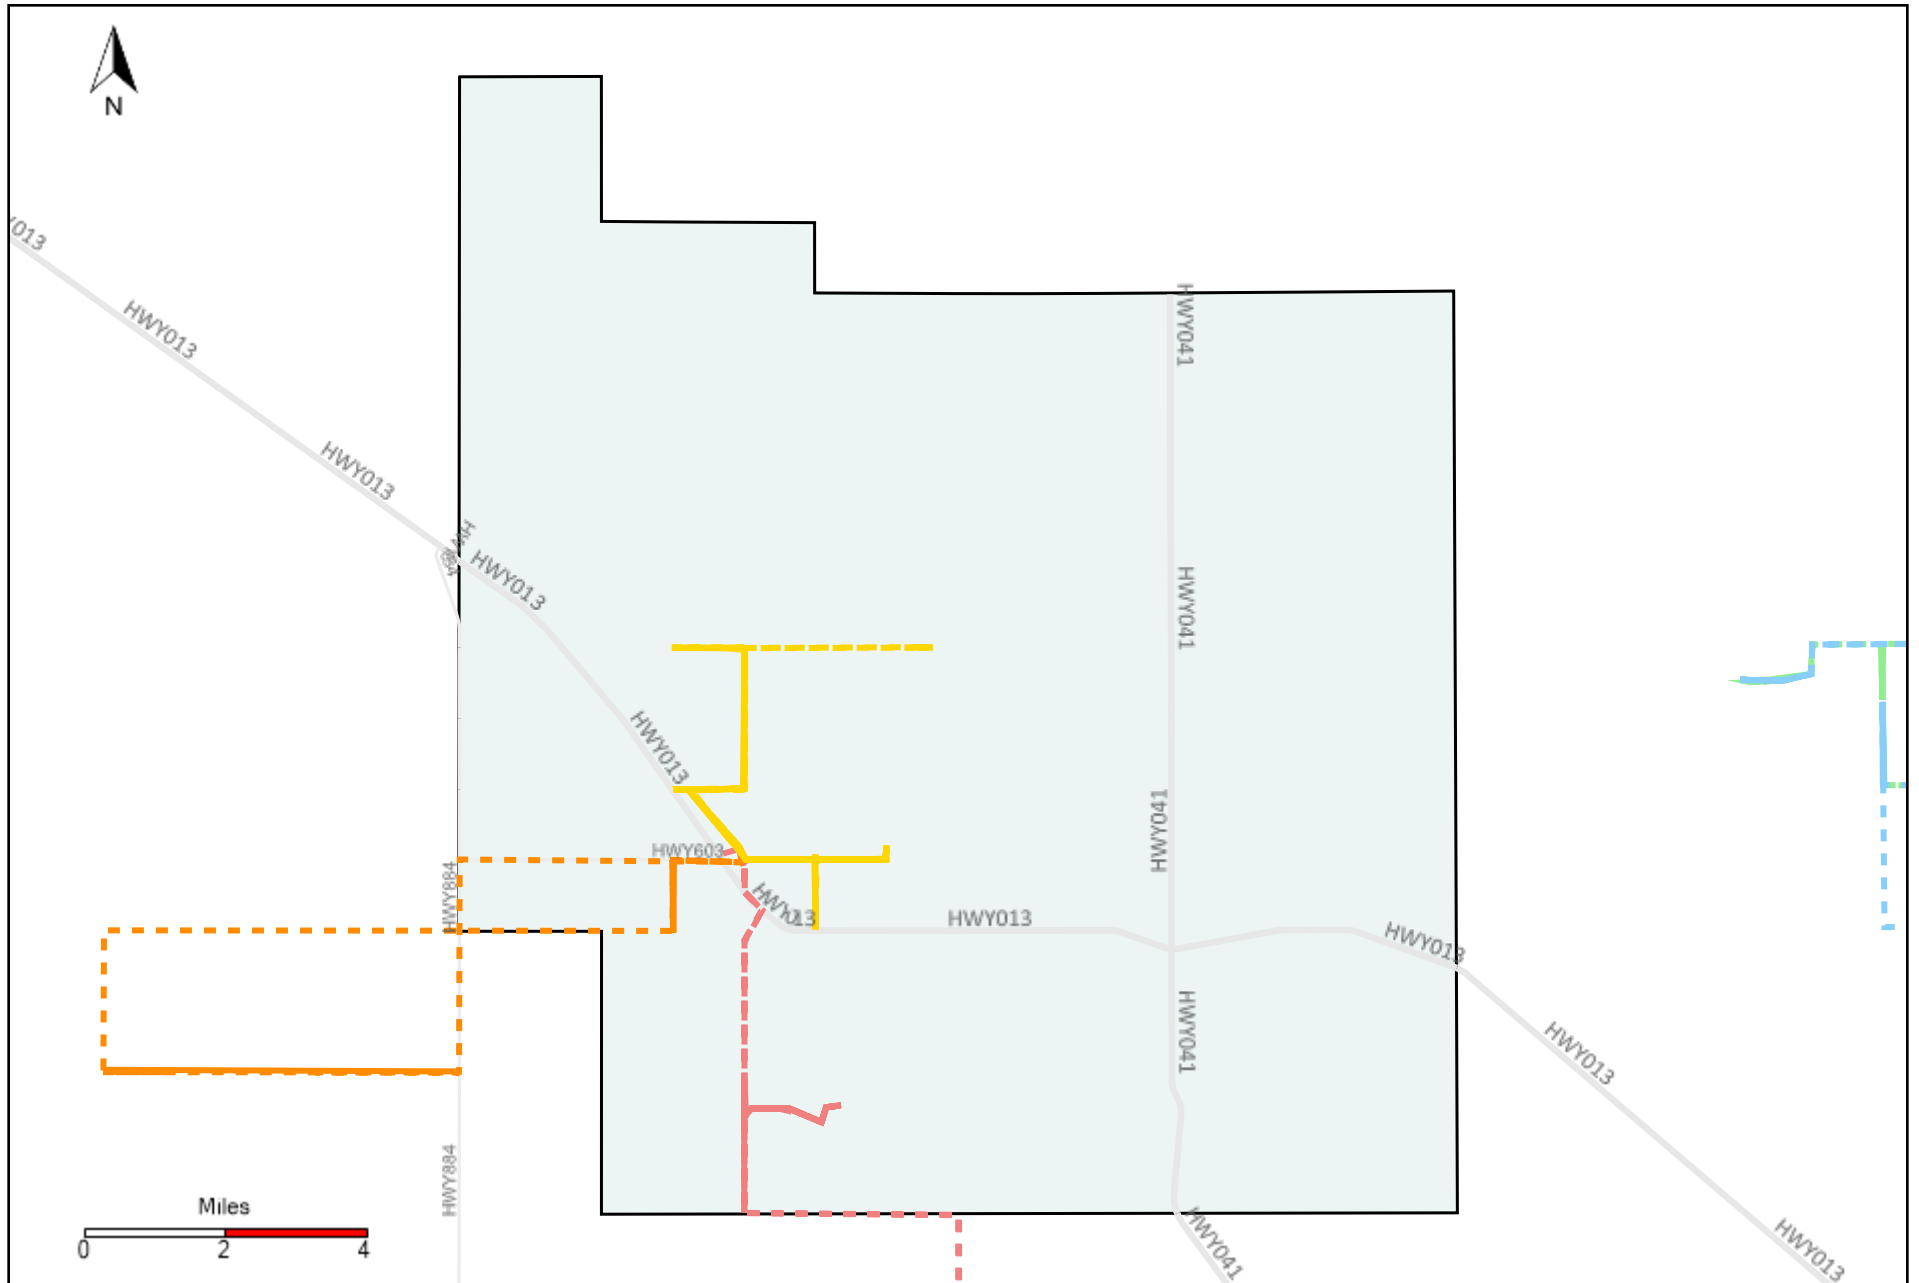

Division: 4 Grader Report(2022-03-20 ~ 2022-03-26)

Vehicle Name List	Total Distance(km)	Total Hours
*****	587.26	37 hrs 41 min 8 sec

Division: 5 Grader Report(2022-03-20 ~ 2022-03-26)

Vehicle Name List	Total Distance(km)	Total Hours
*****	172.65	12 hrs 20 min 6 sec

Division: 6 Grader Report(2022-03-20 ~ 2022-03-26)

Vehicle Name List	Total Distance(km)	Total Hours
*****	405.02	38 hrs 55 min 13 sec

Division: 7 Grader Report(2022-03-20 ~ 2022-03-26)

Vehicle Name List	Total Distance(km)	Total Hours
*****	109.74	11 hrs 40 min 42 sec