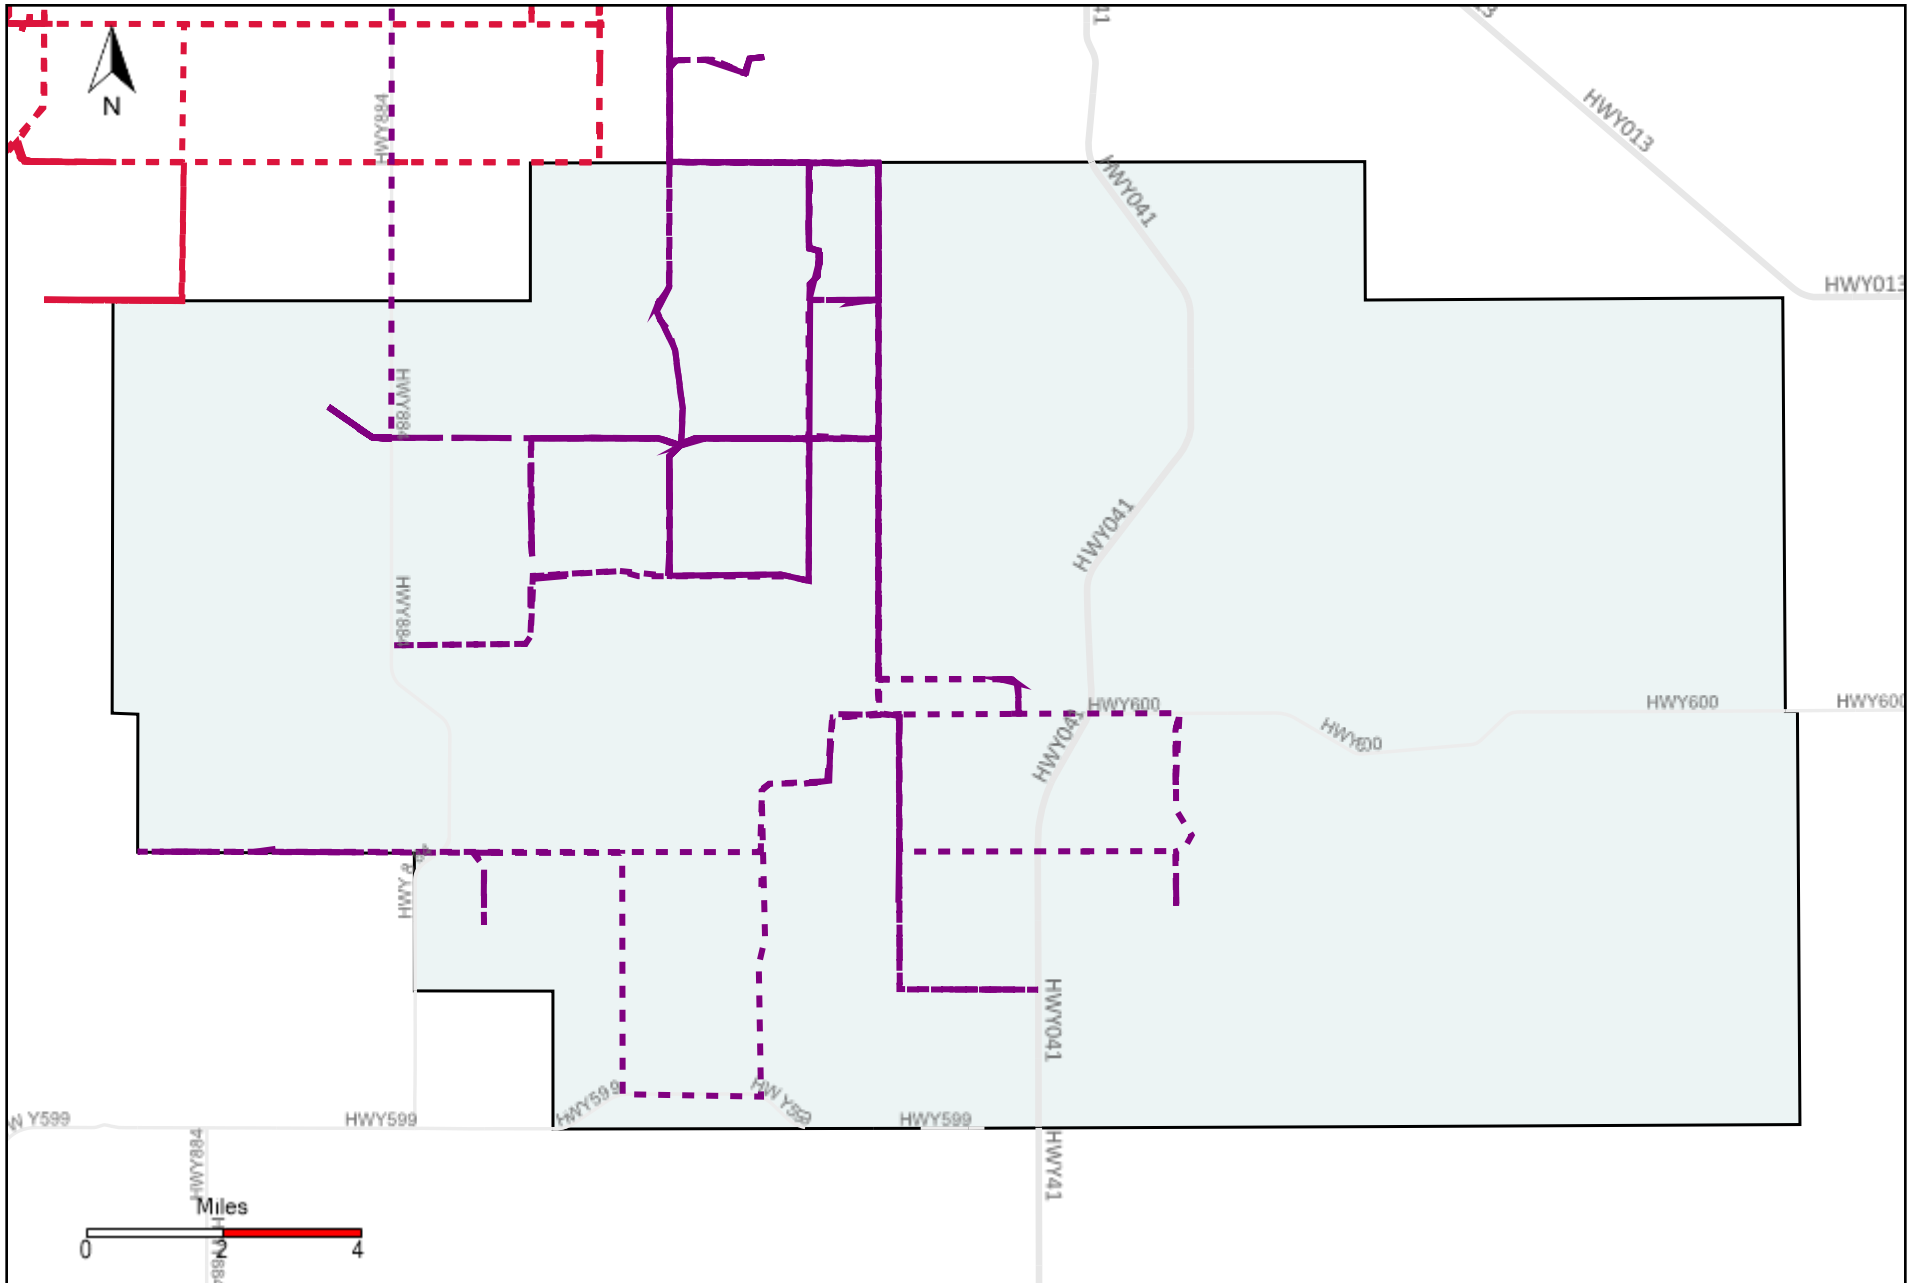

Provost Weekly Grader Report (2022-03-13 ~ 2022-03-19)

Division: 1 Grader Report(2022-03-13 ~ 2022-03-19)

Vehicle Name List	Total Distance(km)	Total Hours
*****	1358.95	97 hrs 22 min 22 sec

Division: 2 Grader Report(2022-03-13 ~ 2022-03-19)

Vehicle Name List	Total Distance(km)	Total Hours
*****	1575.77	118 hrs 37 min 22 sec

Division: 3 Grader Report(2022-03-13 ~ 2022-03-19)

Vehicle Name List	Total Distance(km)	Total Hours
*****	2461.83	184 hrs 42 min 40 sec

Division: 4 Grader Report(2022-03-13 ~ 2022-03-19)

Vehicle Name List	Total Distance(km)	Total Hours
*****	1319.36	104 hrs 32 min 52 sec

Division: 5 Grader Report(2022-03-13 ~ 2022-03-19)

Vehicle Name List	Total Distance(km)	Total Hours
*****	1069.37	77 hrs 3 min 47 sec

Division: 6 Grader Report(2022-03-13 ~ 2022-03-19)

Vehicle Name List	Total Distance(km)	Total Hours
*****	1553.4	120 hrs 5 min 14 sec

Division: 7 Grader Report(2022-03-13 ~ 2022-03-19)

Vehicle Name List	Total Distance(km)	Total Hours
*****	1449.62	110 hrs 36 min 59 sec