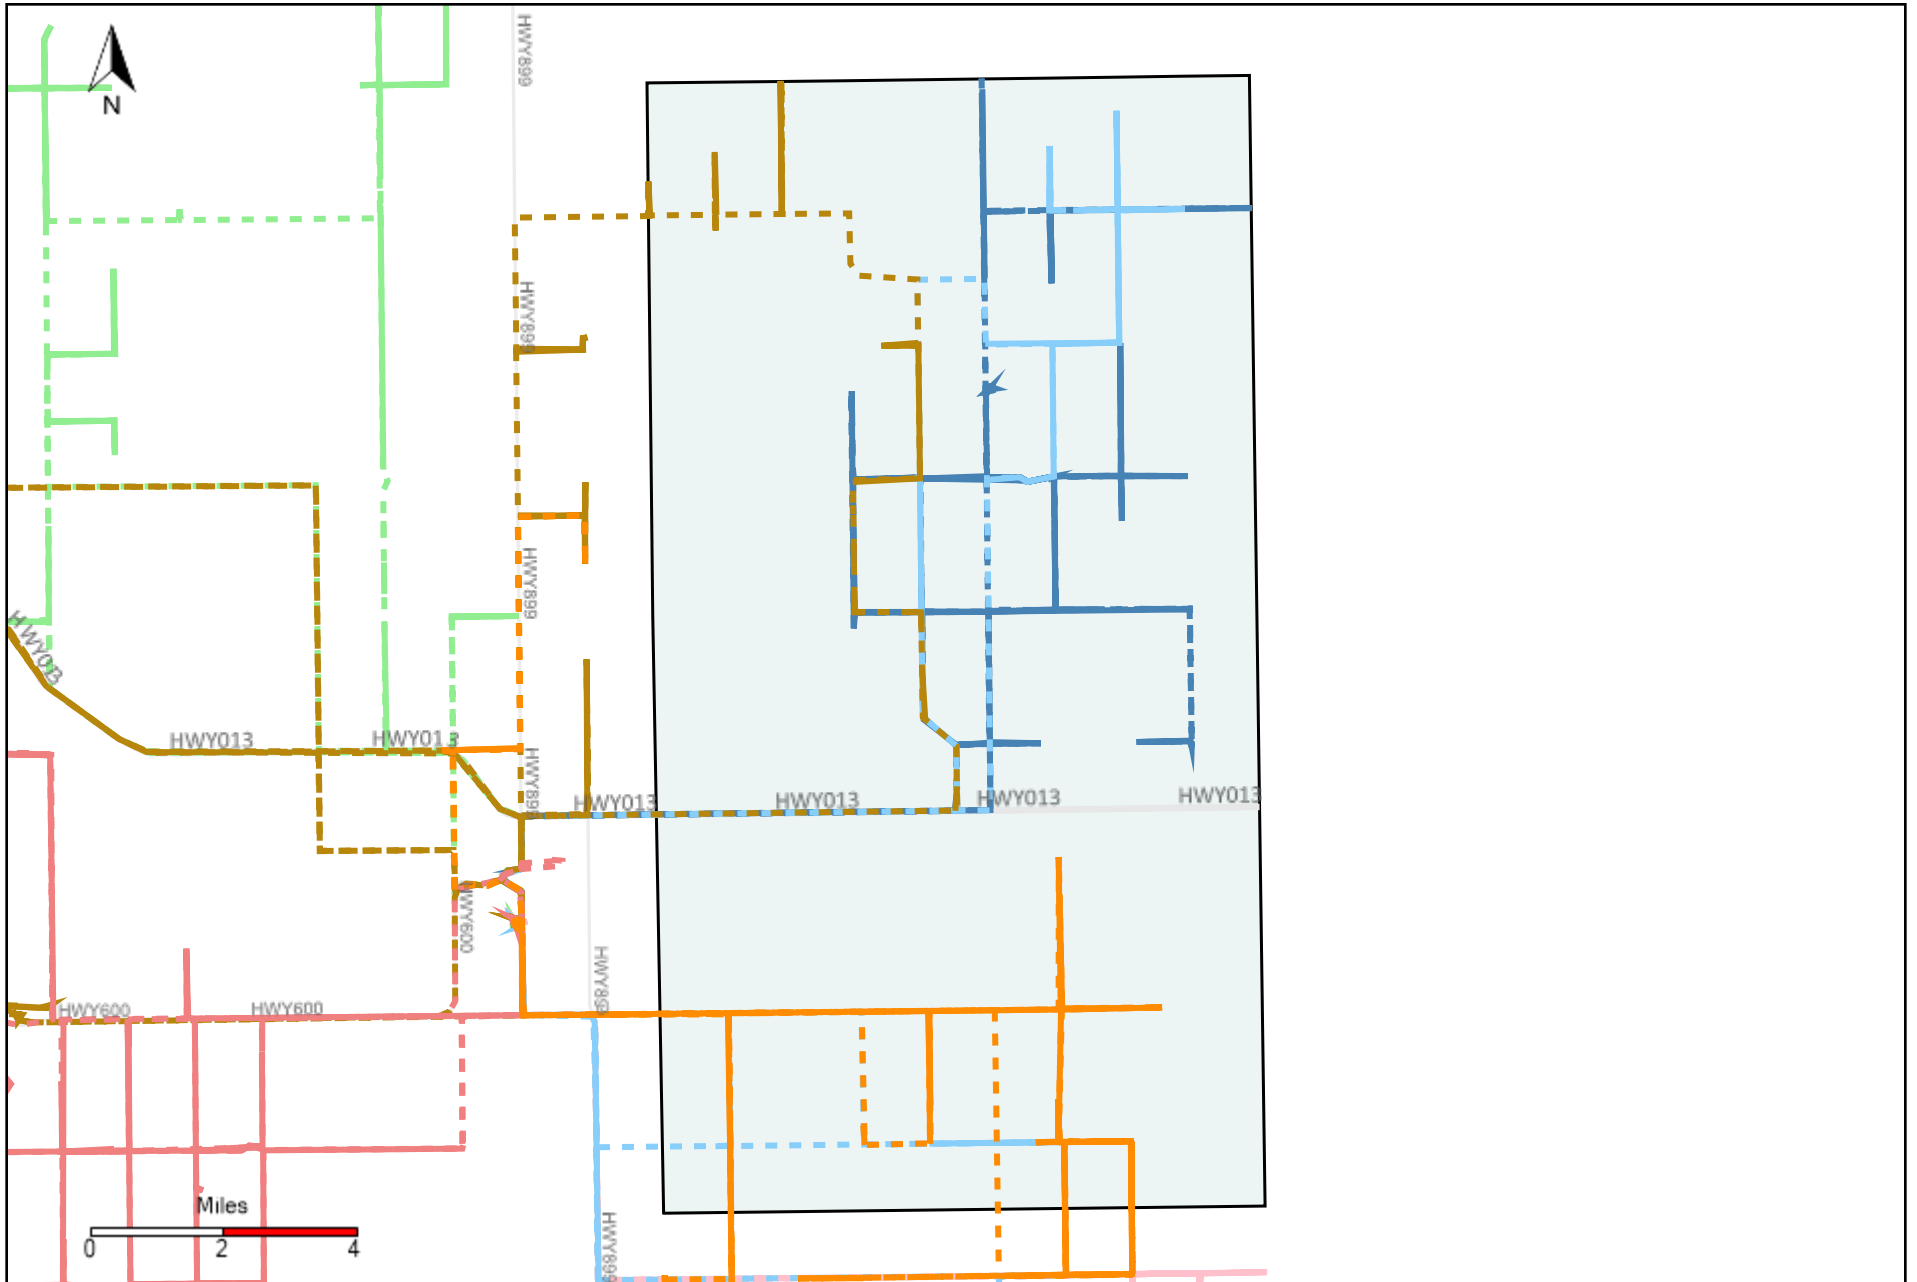

Provost Weekly Grader Report (2022-03-13 ~ 2022-03-19)

Division: 1 Grader Report(2022-03-13 ~ 2022-03-19)

Vehicle Name List	Total Distance(km)	Total Hours
*****	1358.95	97 hrs 22 min 22 sec

Division: 2 Grader Report(2022-03-13 ~ 2022-03-19)

Vehicle Name List	Total Distance(km)	Total Hours
*****	1575.77	118 hrs 37 min 22 sec

Division: 3 Grader Report(2022-03-13 ~ 2022-03-19)

Vehicle Name List	Total Distance(km)	Total Hours
*****	2461.83	184 hrs 42 min 40 sec

Division: 4 Grader Report(2022-03-13 ~ 2022-03-19)

Vehicle Name List	Total Distance(km)	Total Hours
*****	1319.36	104 hrs 32 min 52 sec

Division: 5 Grader Report(2022-03-13 ~ 2022-03-19)

Vehicle Name List	Total Distance(km)	Total Hours
*****	1069.37	77 hrs 3 min 47 sec

Division: 6 Grader Report(2022-03-13 ~ 2022-03-19)

Vehicle Name List	Total Distance(km)	Total Hours
*****	1553.4	120 hrs 5 min 14 sec

Division: 7 Grader Report(2022-03-13 ~ 2022-03-19)

Vehicle Name List	Total Distance(km)	Total Hours
*****	1449.62	110 hrs 36 min 59 sec