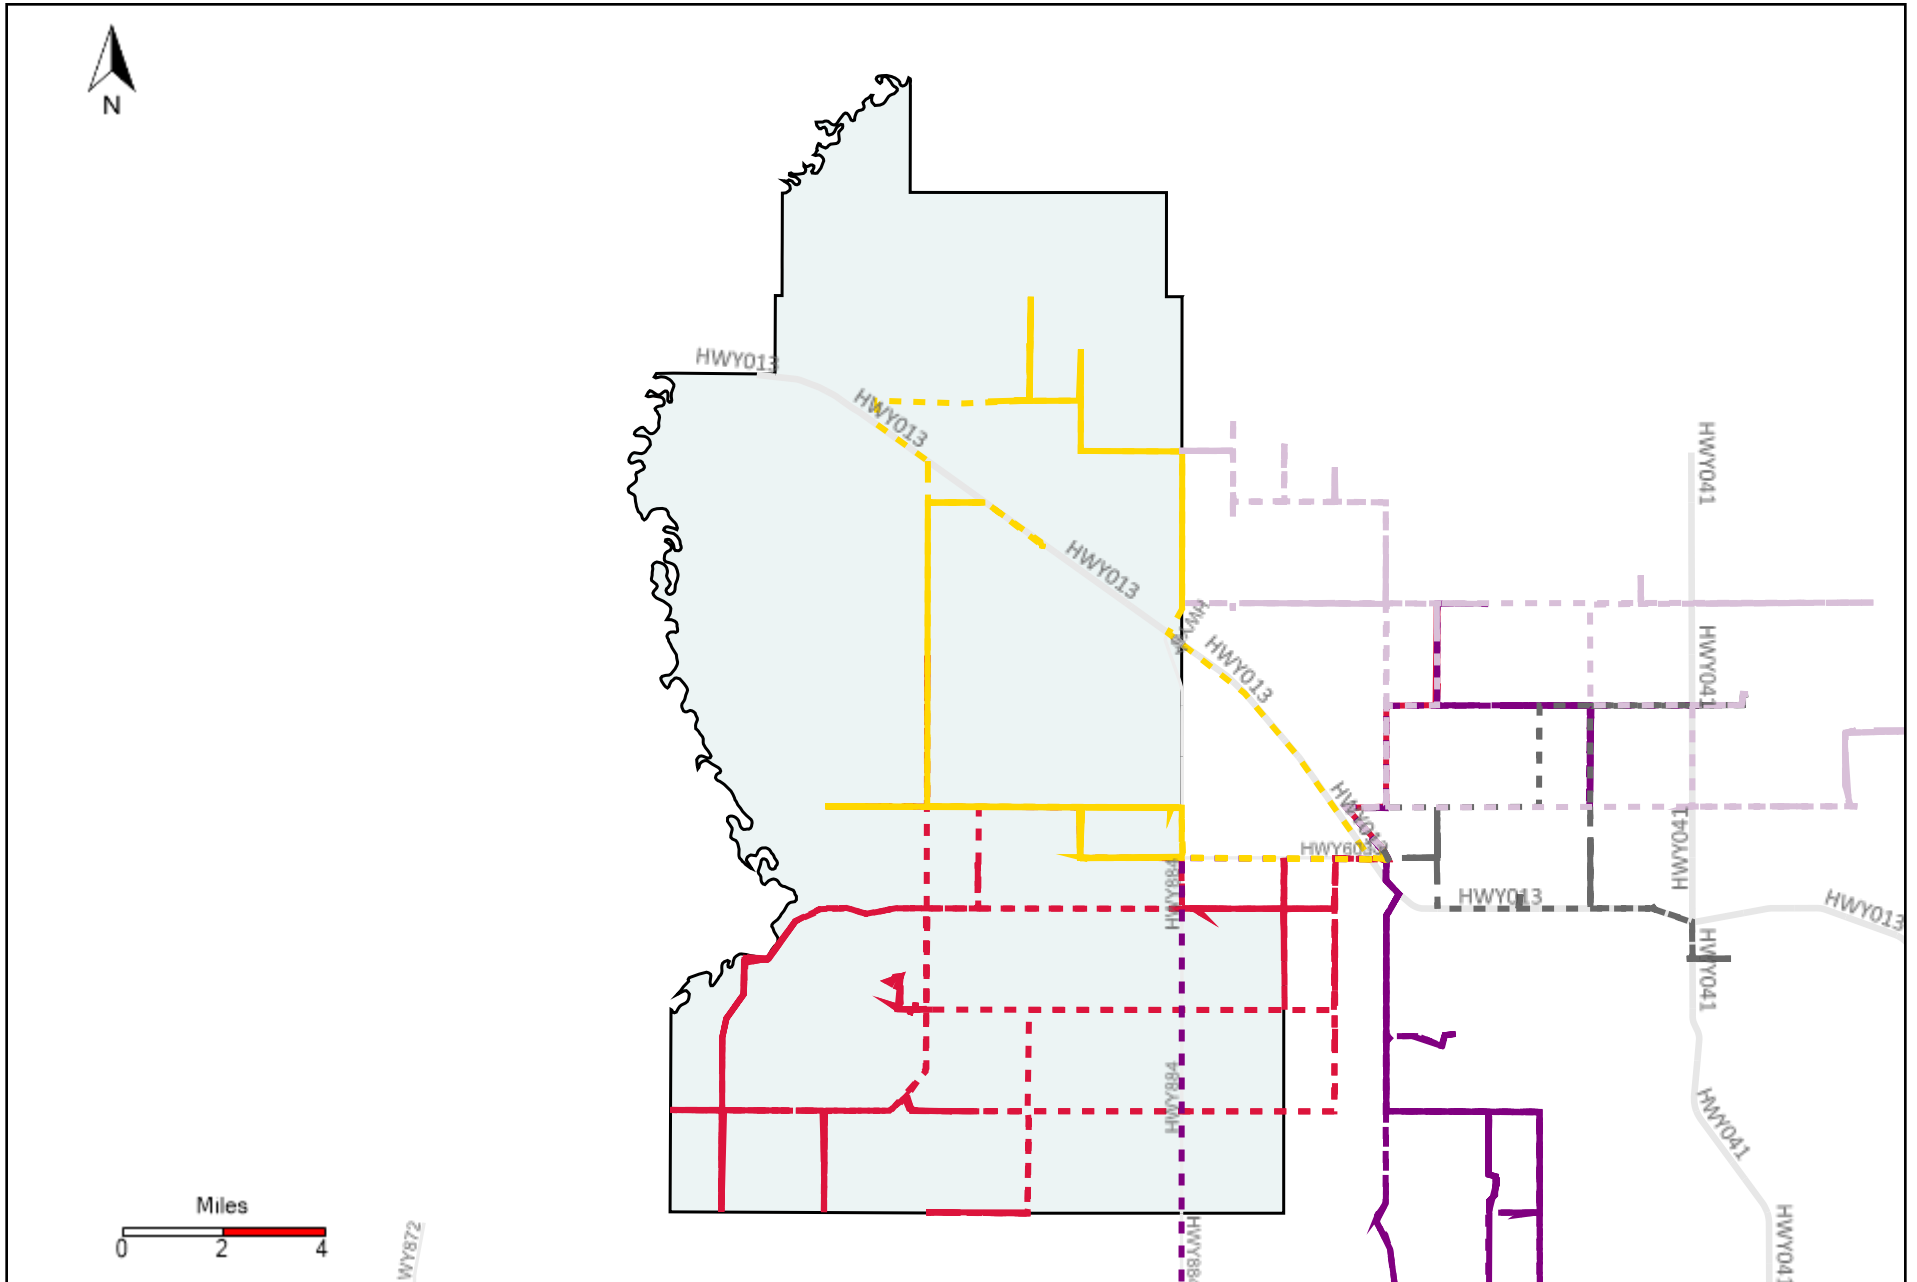

Vehicle Name List	Total Distance(km)	Total Hours
*****	1575.77	118 hrs 37 min 22 sec

Division: 3 Grader Report(2022-03-13 ~ 2022-03-19)

Vehicle Name List	Total Distance(km)	Total Hours
*****	2461.83	184 hrs 42 min 40 sec

Division: 4 Grader Report(2022-03-13 ~ 2022-03-19)

Vehicle Name List	Total Distance(km)	Total Hours
*****	1319.36	104 hrs 32 min 52 sec

Division: 5 Grader Report(2022-03-13 ~ 2022-03-19)

Vehicle Name List	Total Distance(km)	Total Hours
*****	1069.37	77 hrs 3 min 47 sec

Division: 6 Grader Report(2022-03-13 ~ 2022-03-19)

Vehicle Name List	Total Distance(km)	Total Hours
*****	1553.4	120 hrs 5 min 14 sec

Division: 7 Grader Report(2022-03-13 ~ 2022-03-19)

Vehicle Name List	Total Distance(km)	Total Hours
*****	1449.62	110 hrs 36 min 59 sec