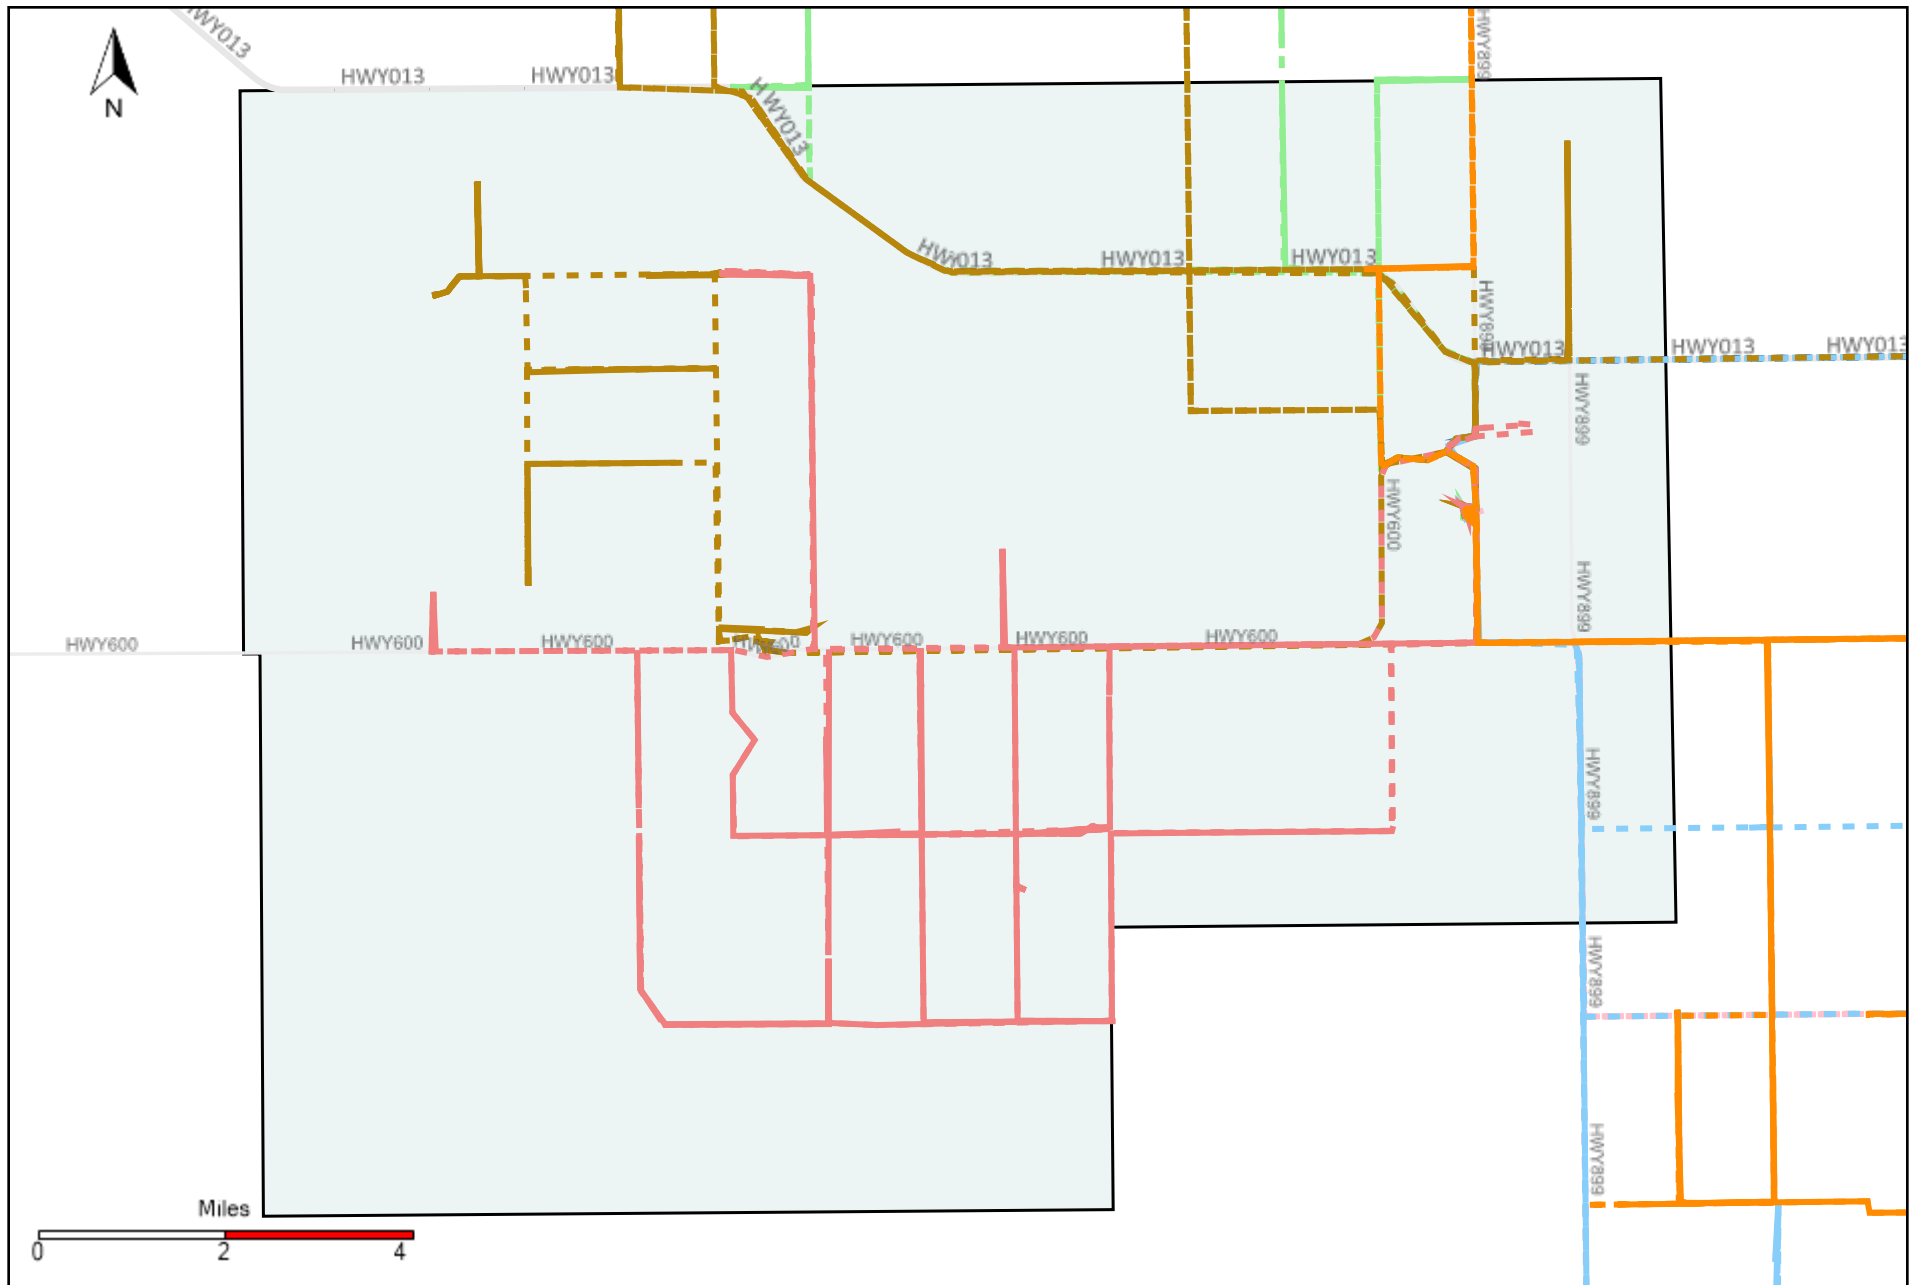

Provost Weekly Grader Report (2022-03-13 ~ 2022-03-19)

Division: 1 Grader Report(2022-03-13 ~ 2022-03-19)

Vehicle Name List	Total Distance(km)	Total Hours
*****	1358.95	97 hrs 22 min 22 sec

Division: 2 Grader Report(2022-03-13 ~ 2022-03-19)

Vehicle Name List	Total Distance(km)	Total Hours
*****	1575.77	118 hrs 37 min 22 sec

Division: 3 Grader Report(2022-03-13 ~ 2022-03-19)

Vehicle Name List	Total Distance(km)	Total Hours
*****	2461.83	184 hrs 42 min 40 sec

Division: 4 Grader Report(2022-03-13 ~ 2022-03-19)

Vehicle Name List	Total Distance(km)	Total Hours
*****	1319.36	104 hrs 32 min 52 sec

Division: 5 Grader Report(2022-03-13 ~ 2022-03-19)

Vehicle Name List	Total Distance(km)	Total Hours
*****	1069.37	77 hrs 3 min 47 sec

Division: 6 Grader Report(2022-03-13 ~ 2022-03-19)

Vehicle Name List	Total Distance(km)	Total Hours
*****	1553.4	120 hrs 5 min 14 sec

Division: 7 Grader Report(2022-03-13 ~ 2022-03-19)

Vehicle Name List	Total Distance(km)	Total Hours
*****	1449.62	110 hrs 36 min 59 sec