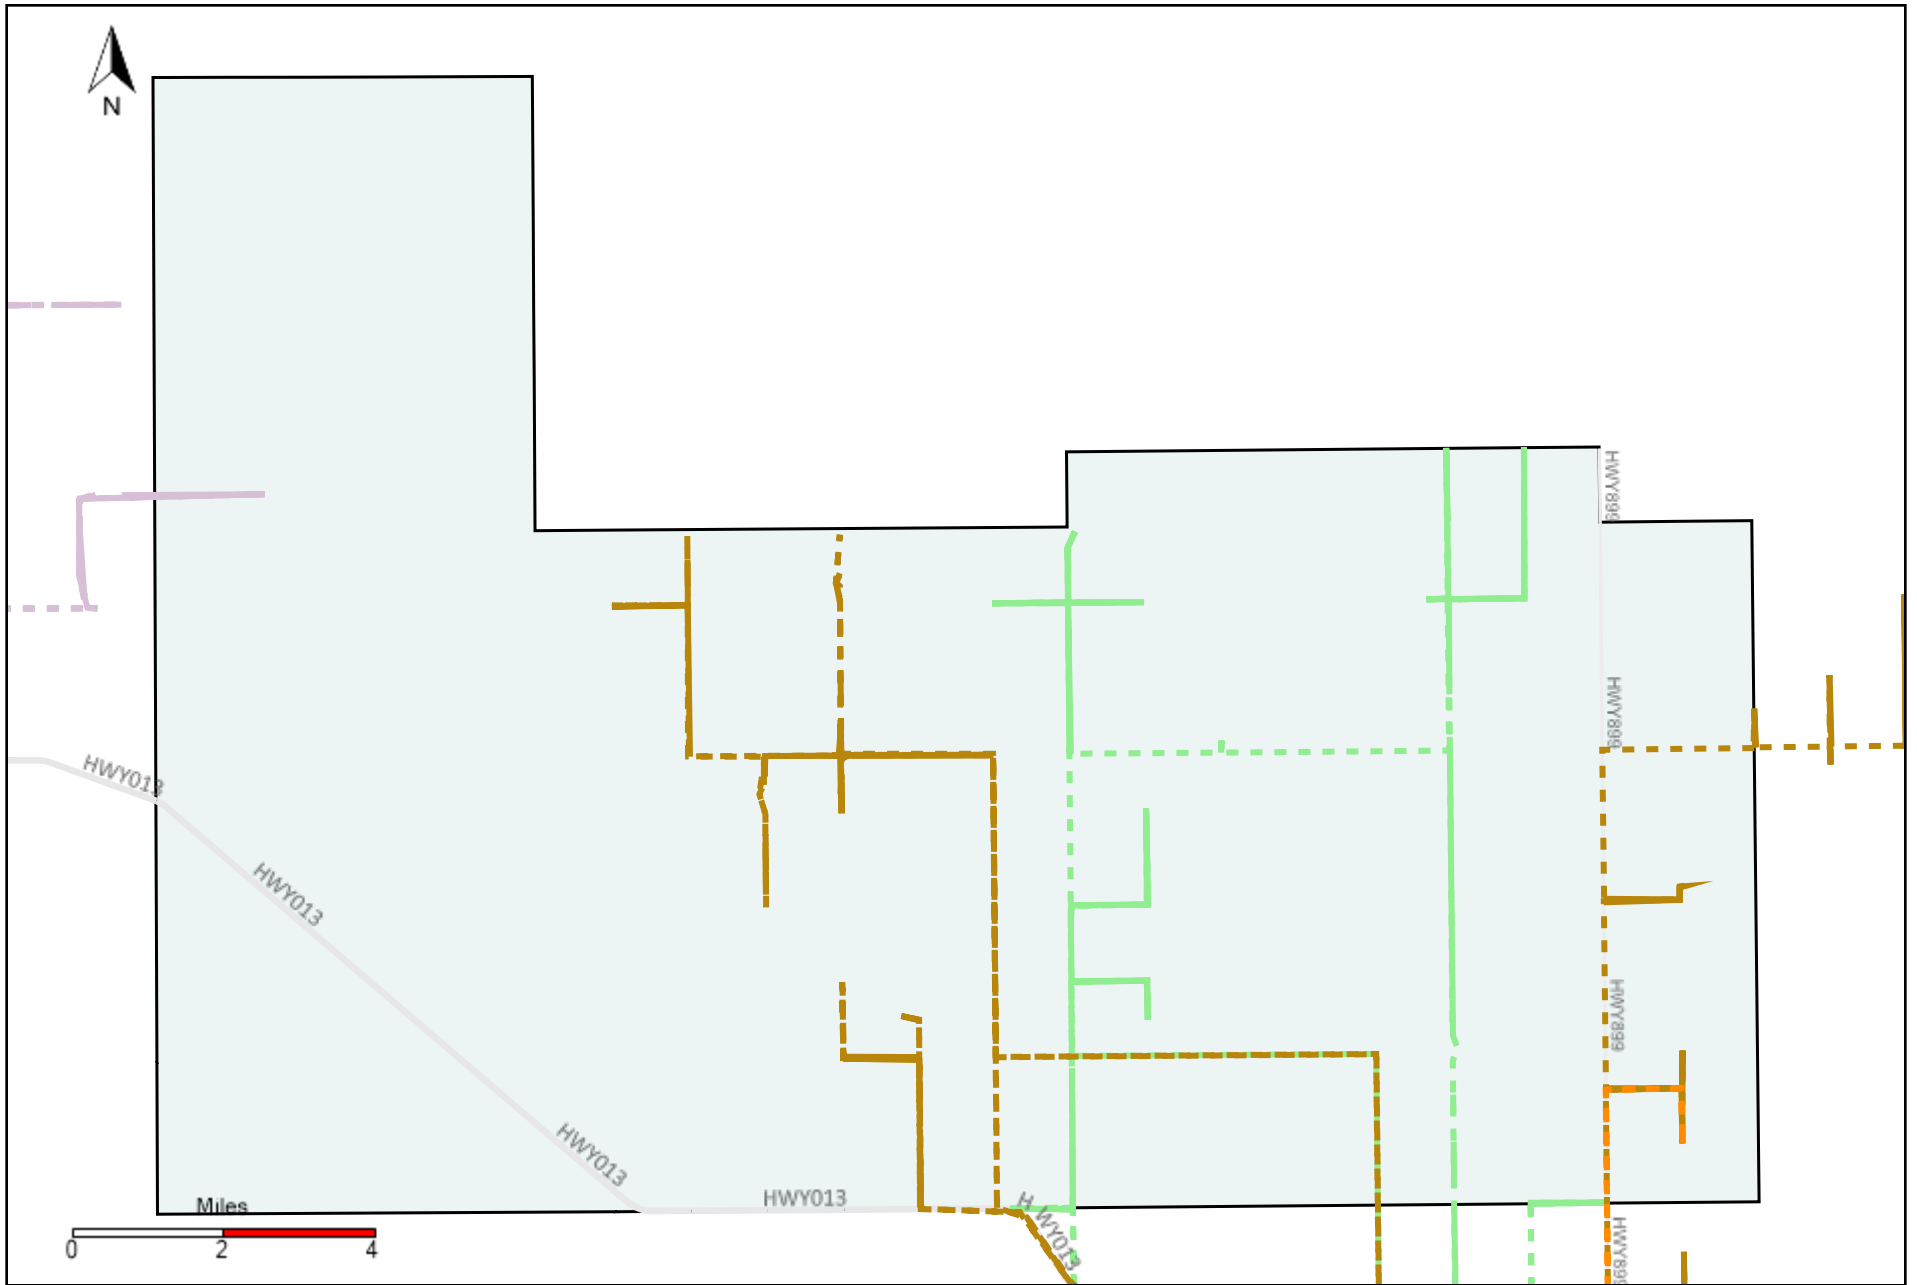

Provost Weekly Grader Report (2022-03-13 ~ 2022-03-19)

Division: 1 Grader Report(2022-03-13 ~ 2022-03-19)

Vehicle Name List	Total Distance(km)	Total Hours
*****	1358.95	97 hrs 22 min 22 sec

Division: 2 Grader Report(2022-03-13 ~ 2022-03-19)

Vehicle Name List	Total Distance(km)	Total Hours
*****	1575.77	118 hrs 37 min 22 sec

Division: 3 Grader Report(2022-03-13 ~ 2022-03-19)

Vehicle Name List	Total Distance(km)	Total Hours
*****	2461.83	184 hrs 42 min 40 sec

Division: 4 Grader Report(2022-03-13 ~ 2022-03-19)

Vehicle Name List	Total Distance(km)	Total Hours
*****	1319.36	104 hrs 32 min 52 sec

Division: 5 Grader Report(2022-03-13 ~ 2022-03-19)

Vehicle Name List	Total Distance(km)	Total Hours
*****	1069.37	77 hrs 3 min 47 sec