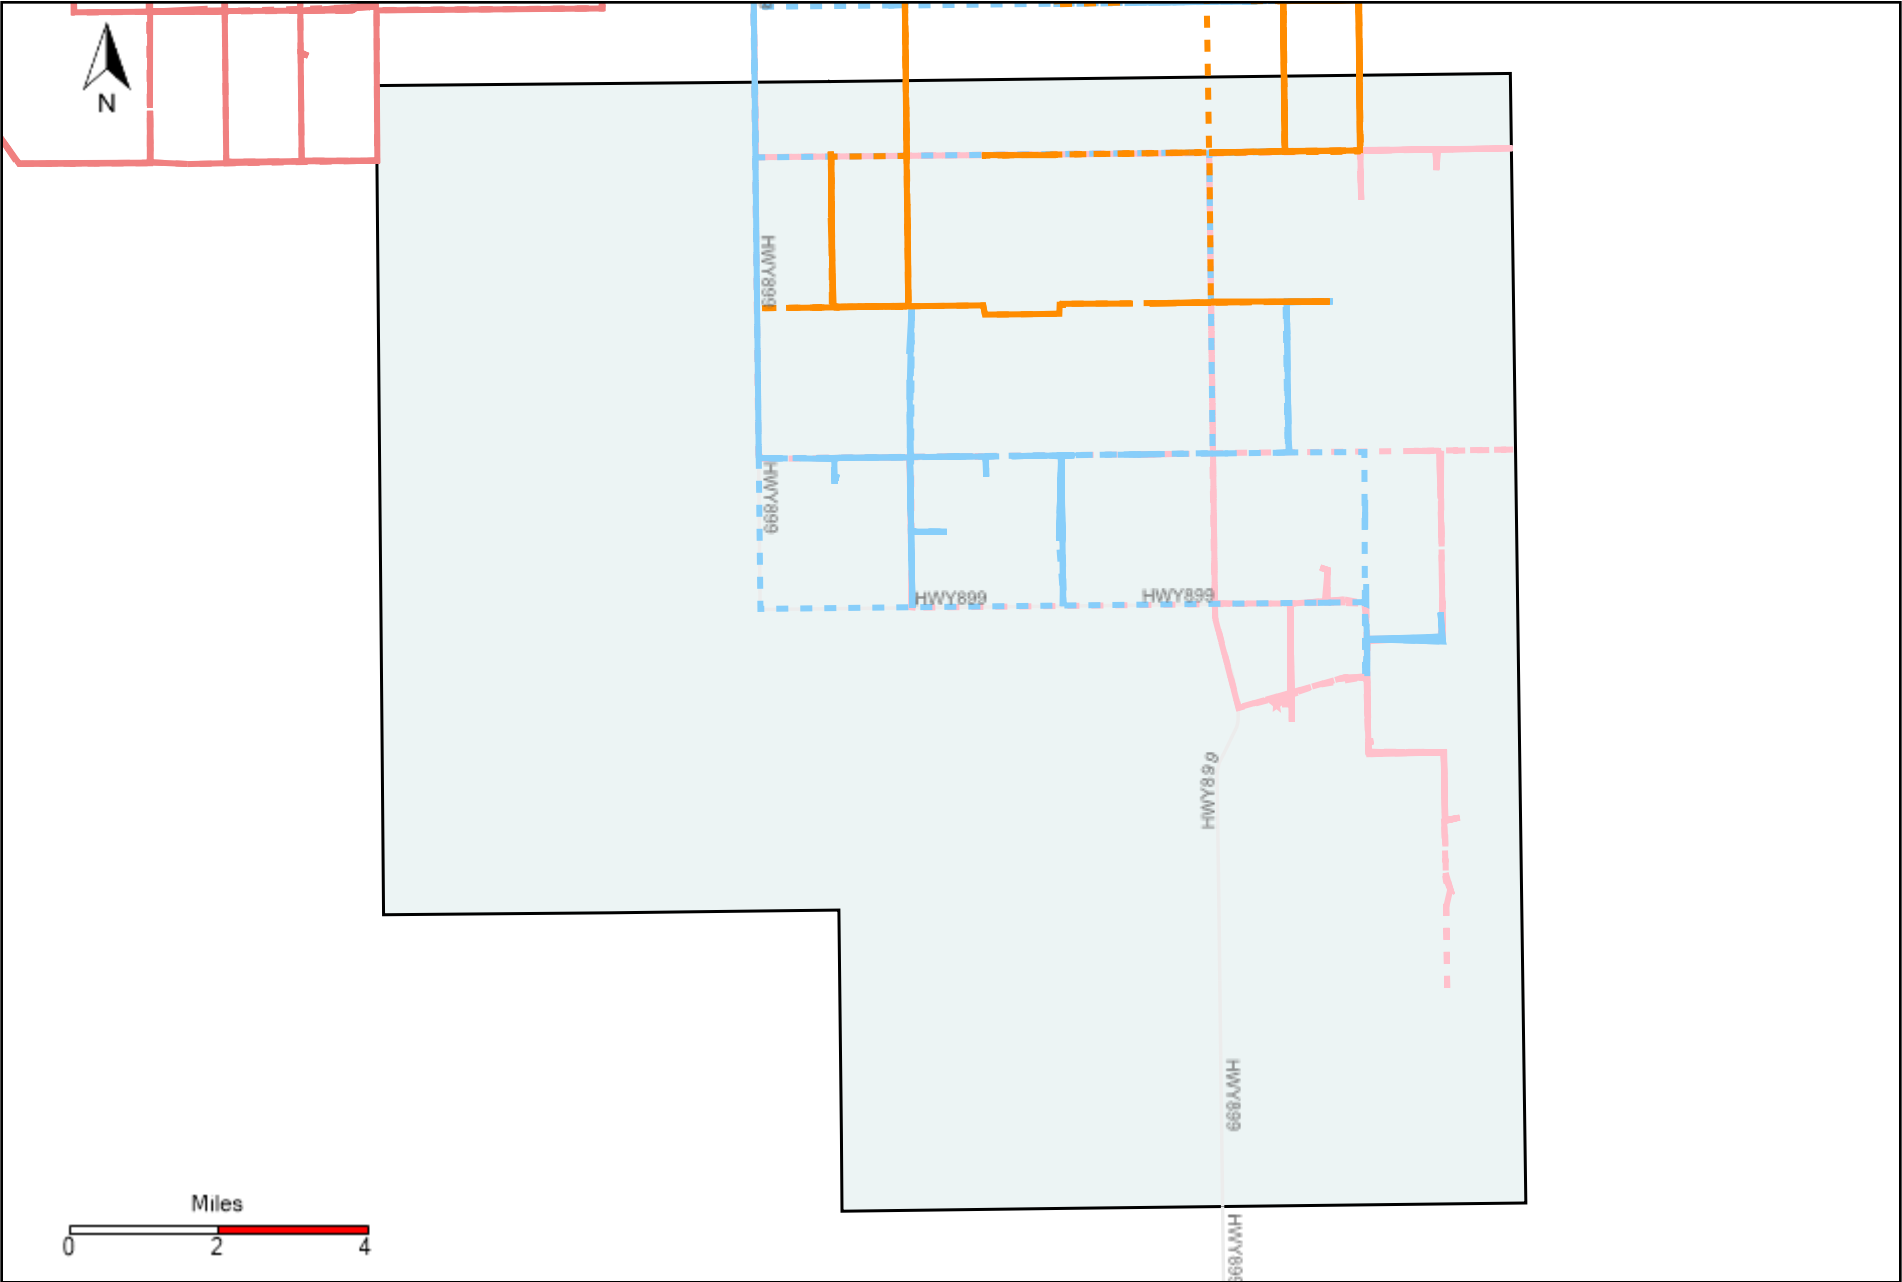

Provost Weekly Grader Report (2022-03-13 ~ 2022-03-19)

Division: 1 Grader Report(2022-03-13 ~ 2022-03-19)

Vehicle Name List	Total Distance(km)	Total Hours
*****	1358.95	97 hrs 22 min 22 sec

Division: 2 Grader Report(2022-03-13 ~ 2022-03-19)

Vehicle Name List	Total Distance(km)	Total Hours
*****	1575.77	118 hrs 37 min 22 sec

Division: 3 Grader Report(2022-03-13 ~ 2022-03-19)

Vehicle Name List	Total Distance(km)	Total Hours
*****	2461.83	184 hrs 42 min 40 sec

Division: 4 Grader Report(2022-03-13 ~ 2022-03-19)

Vehicle Name List	Total Distance(km)	Total Hours
*****	1319.36	104 hrs 32 min 52 sec

Division: 5 Grader Report(2022-03-13 ~ 2022-03-19)

Vehicle Name List	Total Distance(km)	Total Hours
*****	1069.37	77 hrs 3 min 47 sec

Division: 6 Grader Report(2022-03-13 ~ 2022-03-19)

Vehicle Name List	Total Distance(km)	Total Hours
*****	1553.4	120 hrs 5 min 14 sec

Division: 7 Grader Report(2022-03-13 ~ 2022-03-19)

Vehicle Name List	Total Distance(km)	Total Hours
*****	1449.62	110 hrs 36 min 59 sec