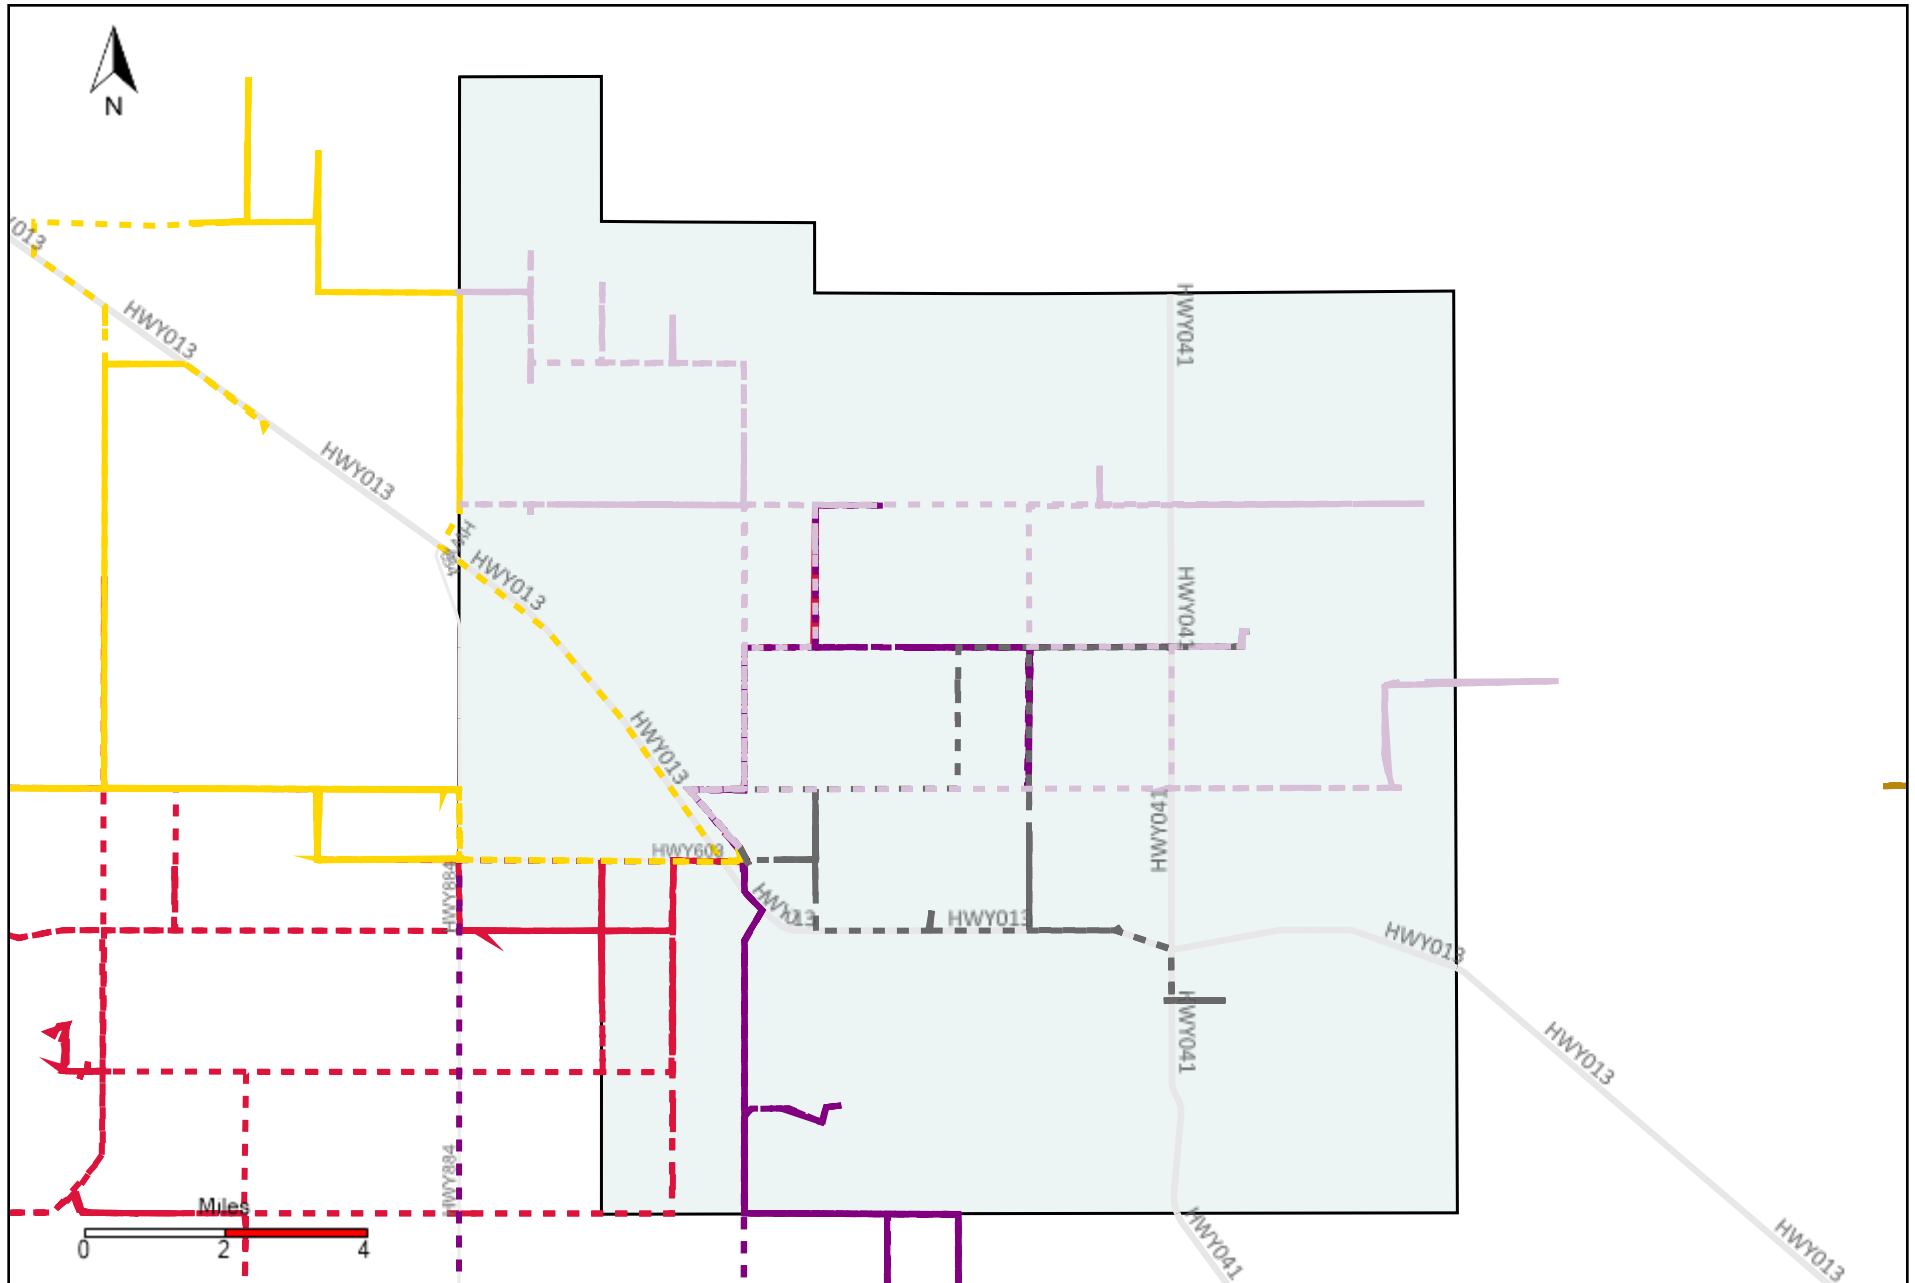

Vehicle Name List	Total Distance(km)	Total Hours
*****	1575.77	118 hrs 37 min 22 sec

Division: 3 Grader Report(2022-03-13 ~ 2022-03-19)

Vehicle Name List	Total Distance(km)	Total Hours
*****	2461.83	184 hrs 42 min 40 sec

Division: 4 Grader Report(2022-03-13 ~ 2022-03-19)

Vehicle Name List	Total Distance(km)	Total Hours
*****	1319.36	104 hrs 32 min 52 sec

Division: 5 Grader Report(2022-03-13 ~ 2022-03-19)

Vehicle Name List	Total Distance(km)	Total Hours
*****	1069.37	77 hrs 3 min 47 sec

Division: 6 Grader Report(2022-03-13 ~ 2022-03-19)

Vehicle Name List	Total Distance(km)	Total Hours
*****	1553.4	120 hrs 5 min 14 sec

Division: 7 Grader Report(2022-03-13 ~ 2022-03-19)

Vehicle Name List	Total Distance(km)	Total Hours
*****	1449.62	110 hrs 36 min 59 sec