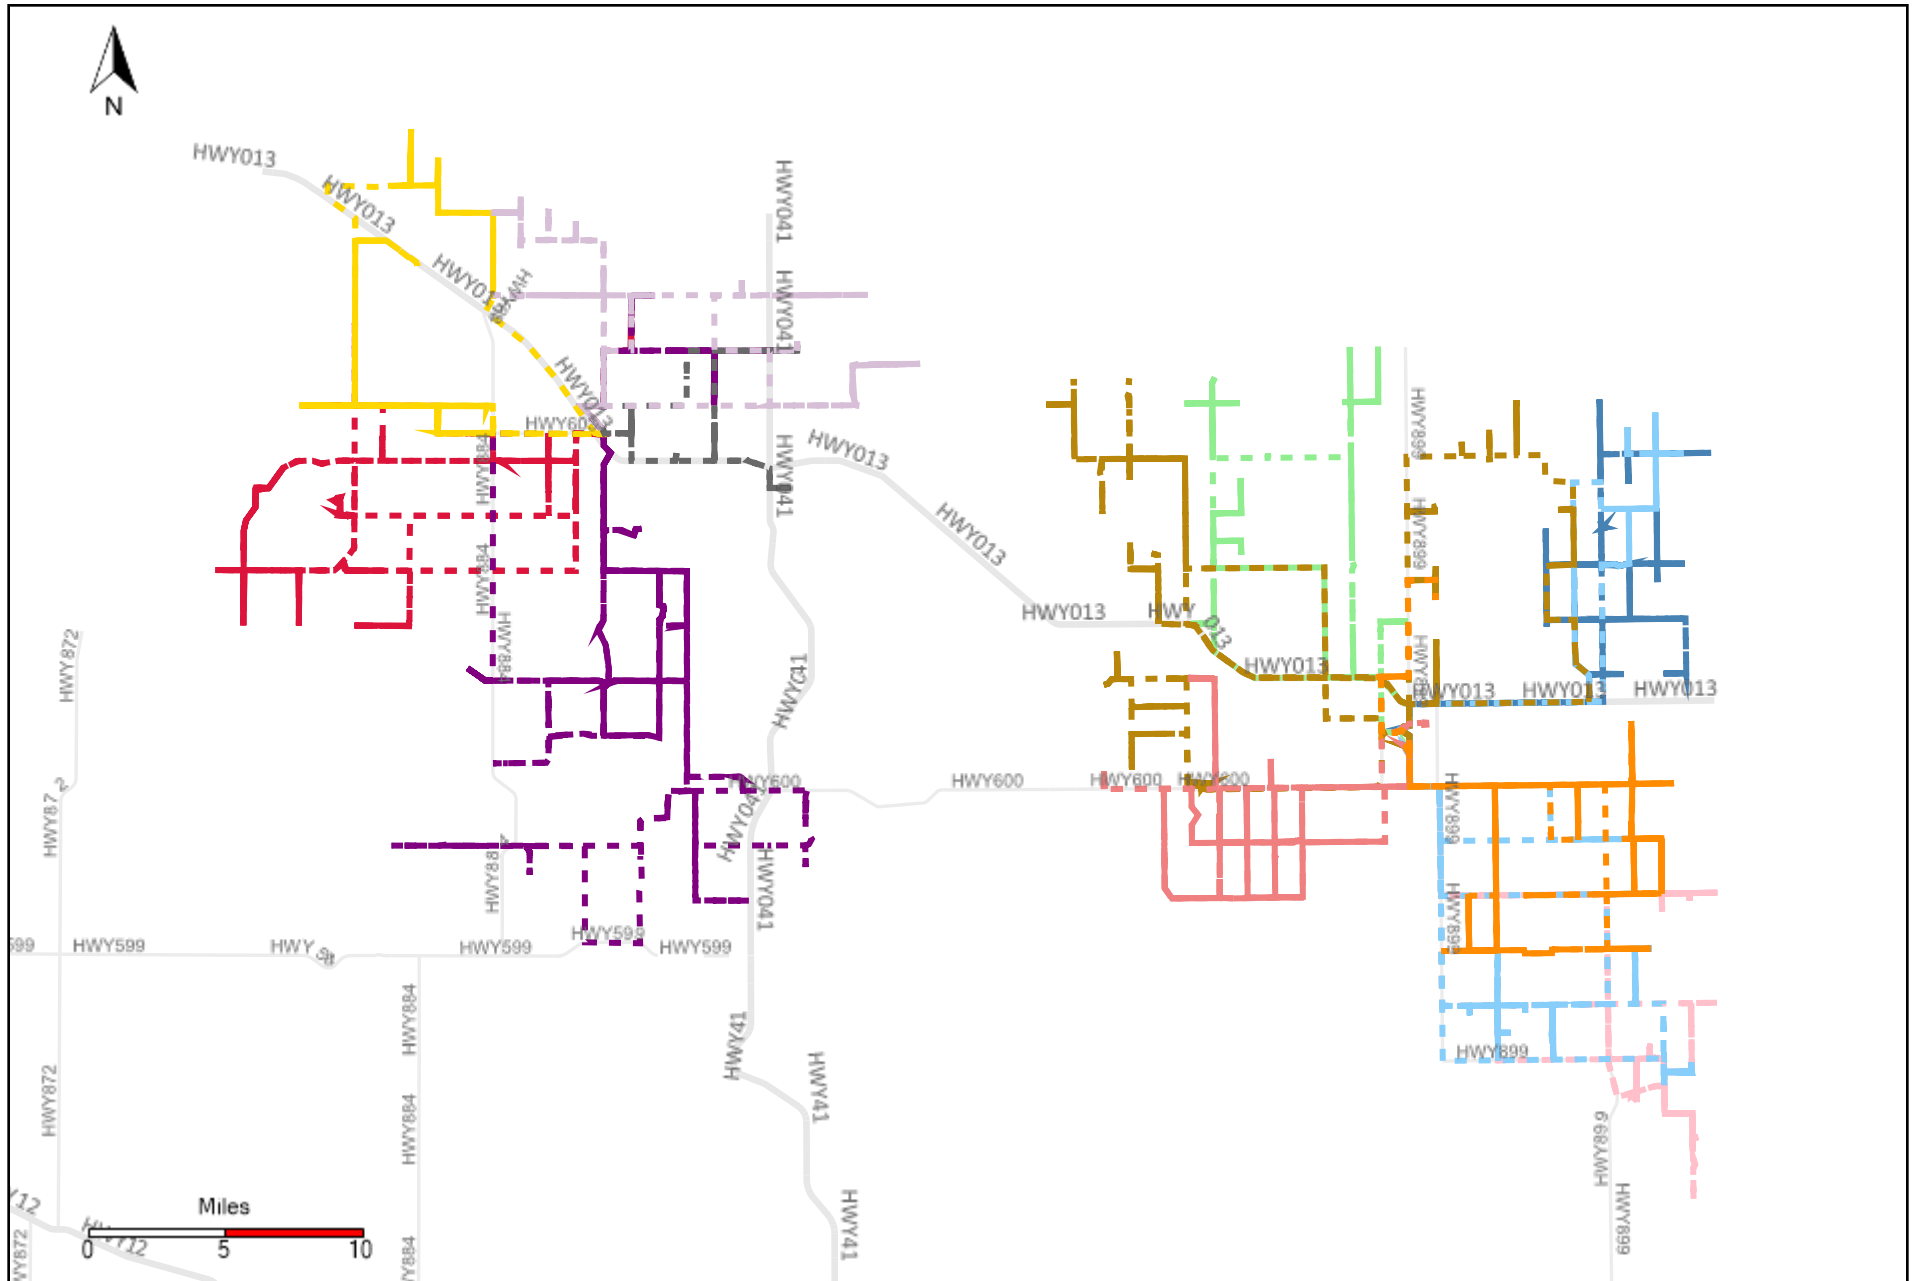

Provost Weekly Grader Report (2022-03-13 ~ 2022-03-19)

Division: 1 Grader Report(2022-03-13 ~ 2022-03-19)

Vehicle Name List	Total Distance(km)	Total Hours
*****	1358.95	97 hrs 22 min 22 sec

Division: 2 Grader Report(2022-03-13 ~ 2022-03-19)

Vehicle Name List	Total Distance(km)	Total Hours
*****	1575.77	118 hrs 37 min 22 sec

Division: 3 Grader Report(2022-03-13 ~ 2022-03-19)

Vehicle Name List	Total Distance(km)	Total Hours
*****	2461.83	184 hrs 42 min 40 sec

Division: 4 Grader Report(2022-03-13 ~ 2022-03-19)

Vehicle Name List	Total Distance(km)	Total Hours
*****	1319.36	104 hrs 32 min 52 sec

Division: 5 Grader Report(2022-03-13 ~ 2022-03-19)

Vehicle Name List	Total Distance(km)	Total Hours
*****	1069.37	77 hrs 3 min 47 sec

Division: 6 Grader Report(2022-03-13 ~ 2022-03-19)

Vehicle Name List	Total Distance(km)	Total Hours
*****	1553.4	120 hrs 5 min 14 sec

Division: 7 Grader Report(2022-03-13 ~ 2022-03-19)

Vehicle Name List	Total Distance(km)	Total Hours
*****	1449.62	110 hrs 36 min 59 sec