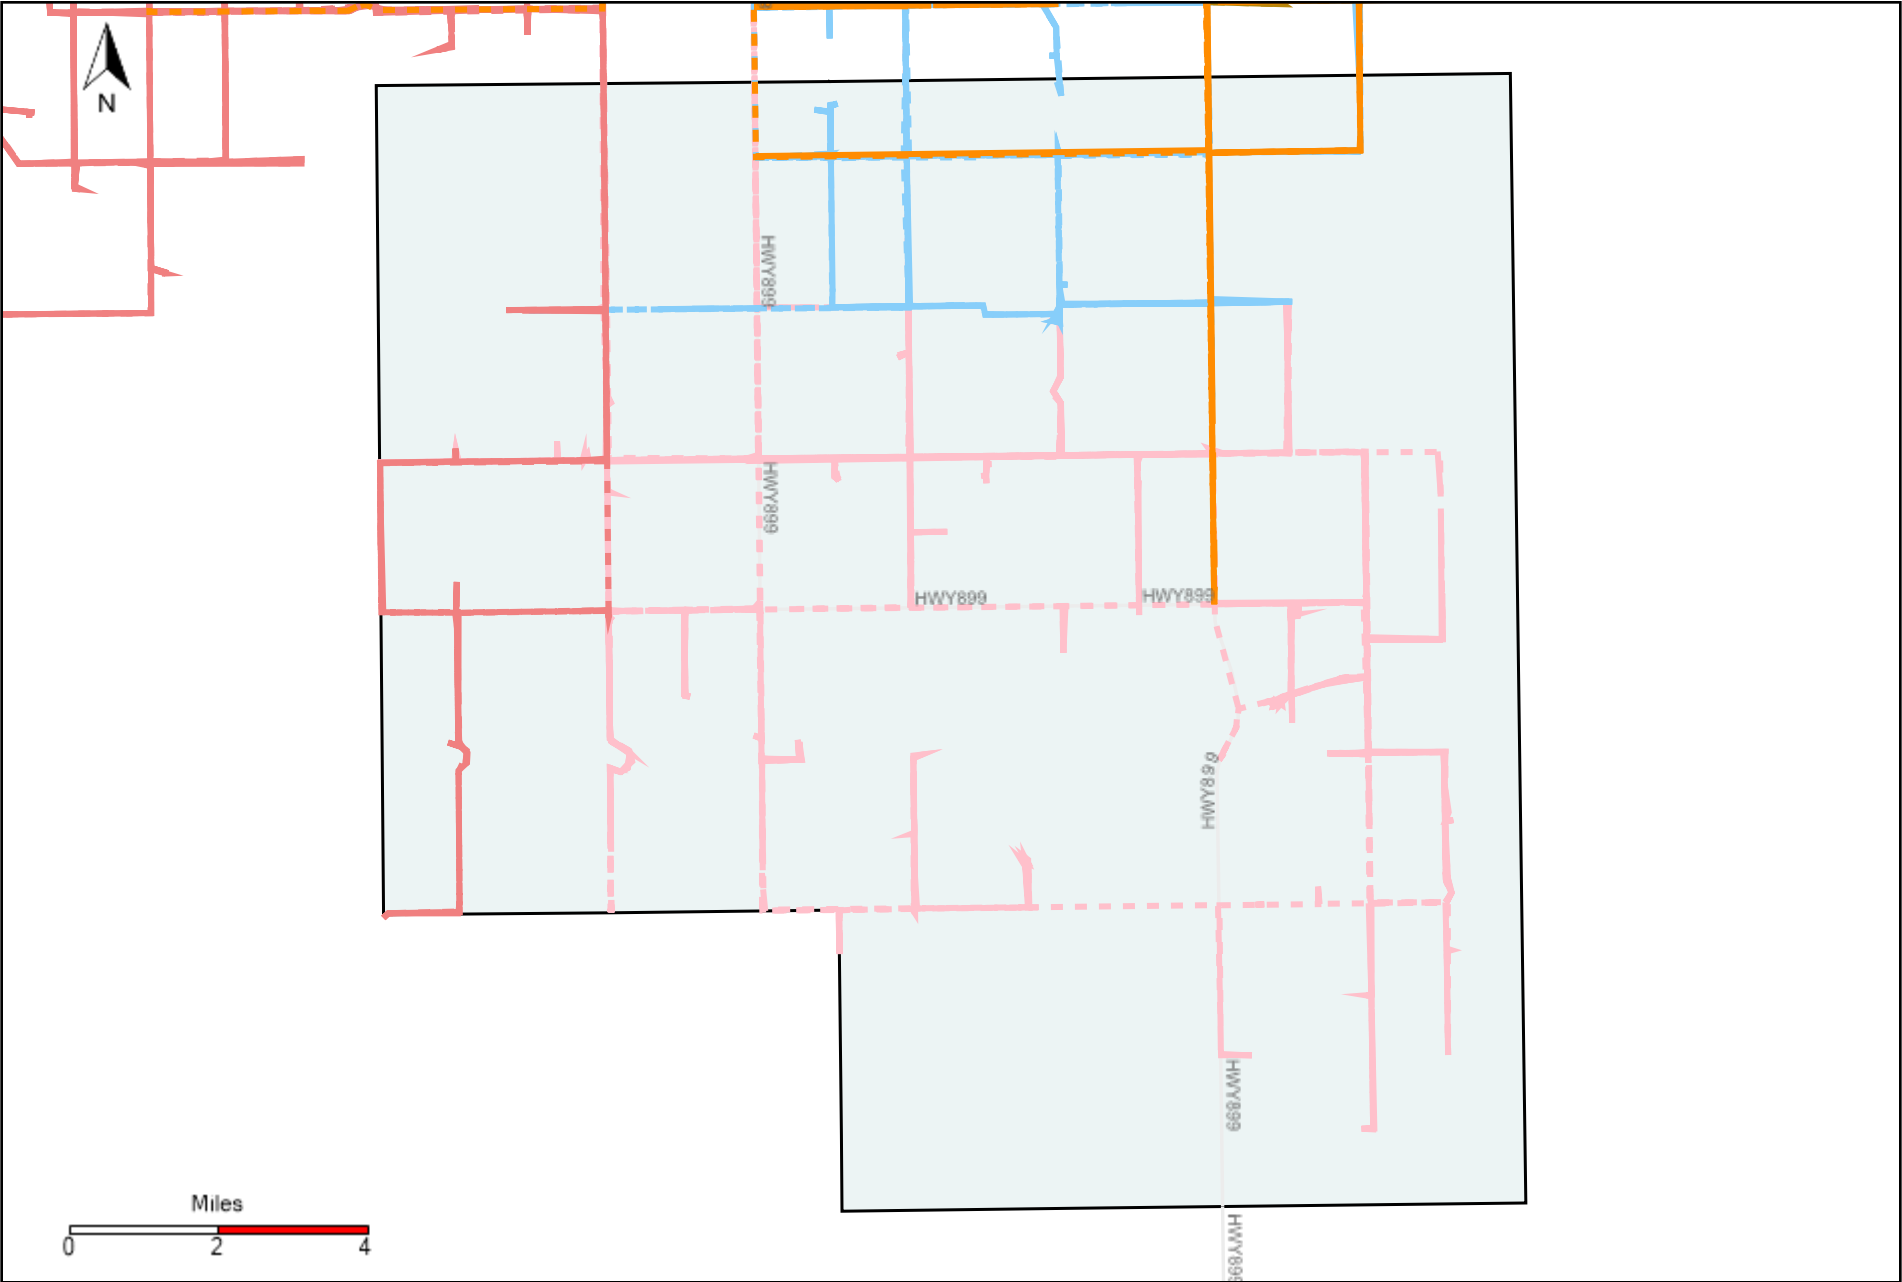

Division: 1 Grader Report(2022-03-06 ~ 2022-03-12)

Vehicle Name List	Total Distance(km)	Total Hours
*****	3082.51	219 hrs 0 min 1 sec

Division: 2 Grader Report(2022-03-06 ~ 2022-03-12)

Vehicle Name List	Total Distance(km)	Total Hours
*****	3690.82	275 hrs 10 min 14 sec

Division: 3 Grader Report(2022-03-06 ~ 2022-03-12)

Vehicle Name List	Total Distance(km)	Total Hours
*****	6137.88	461 hrs 37 min 15 sec

Division: 4 Grader Report(2022-03-06 ~ 2022-03-12)

Vehicle Name List	Total Distance(km)	Total Hours
*****	7252.41	507 hrs 20 min 9 sec

Division: 5 Grader Report(2022-03-06 ~ 2022-03-12)

Vehicle Name List	Total Distance(km)	Total Hours
*****	4866.08	318 hrs 53 min 26 sec

Division: 6 Grader Report(2022-03-06 ~ 2022-03-12)

Vehicle Name List	Total Distance(km)	Total Hours
*****	4016.07	267 hrs 6 min 45 sec

Division: 7 Grader Report(2022-03-06 ~ 2022-03-12)

Vehicle Name List	Total Distance(km)	Total Hours
*****	4016.07	267 hrs 6 min 45 sec