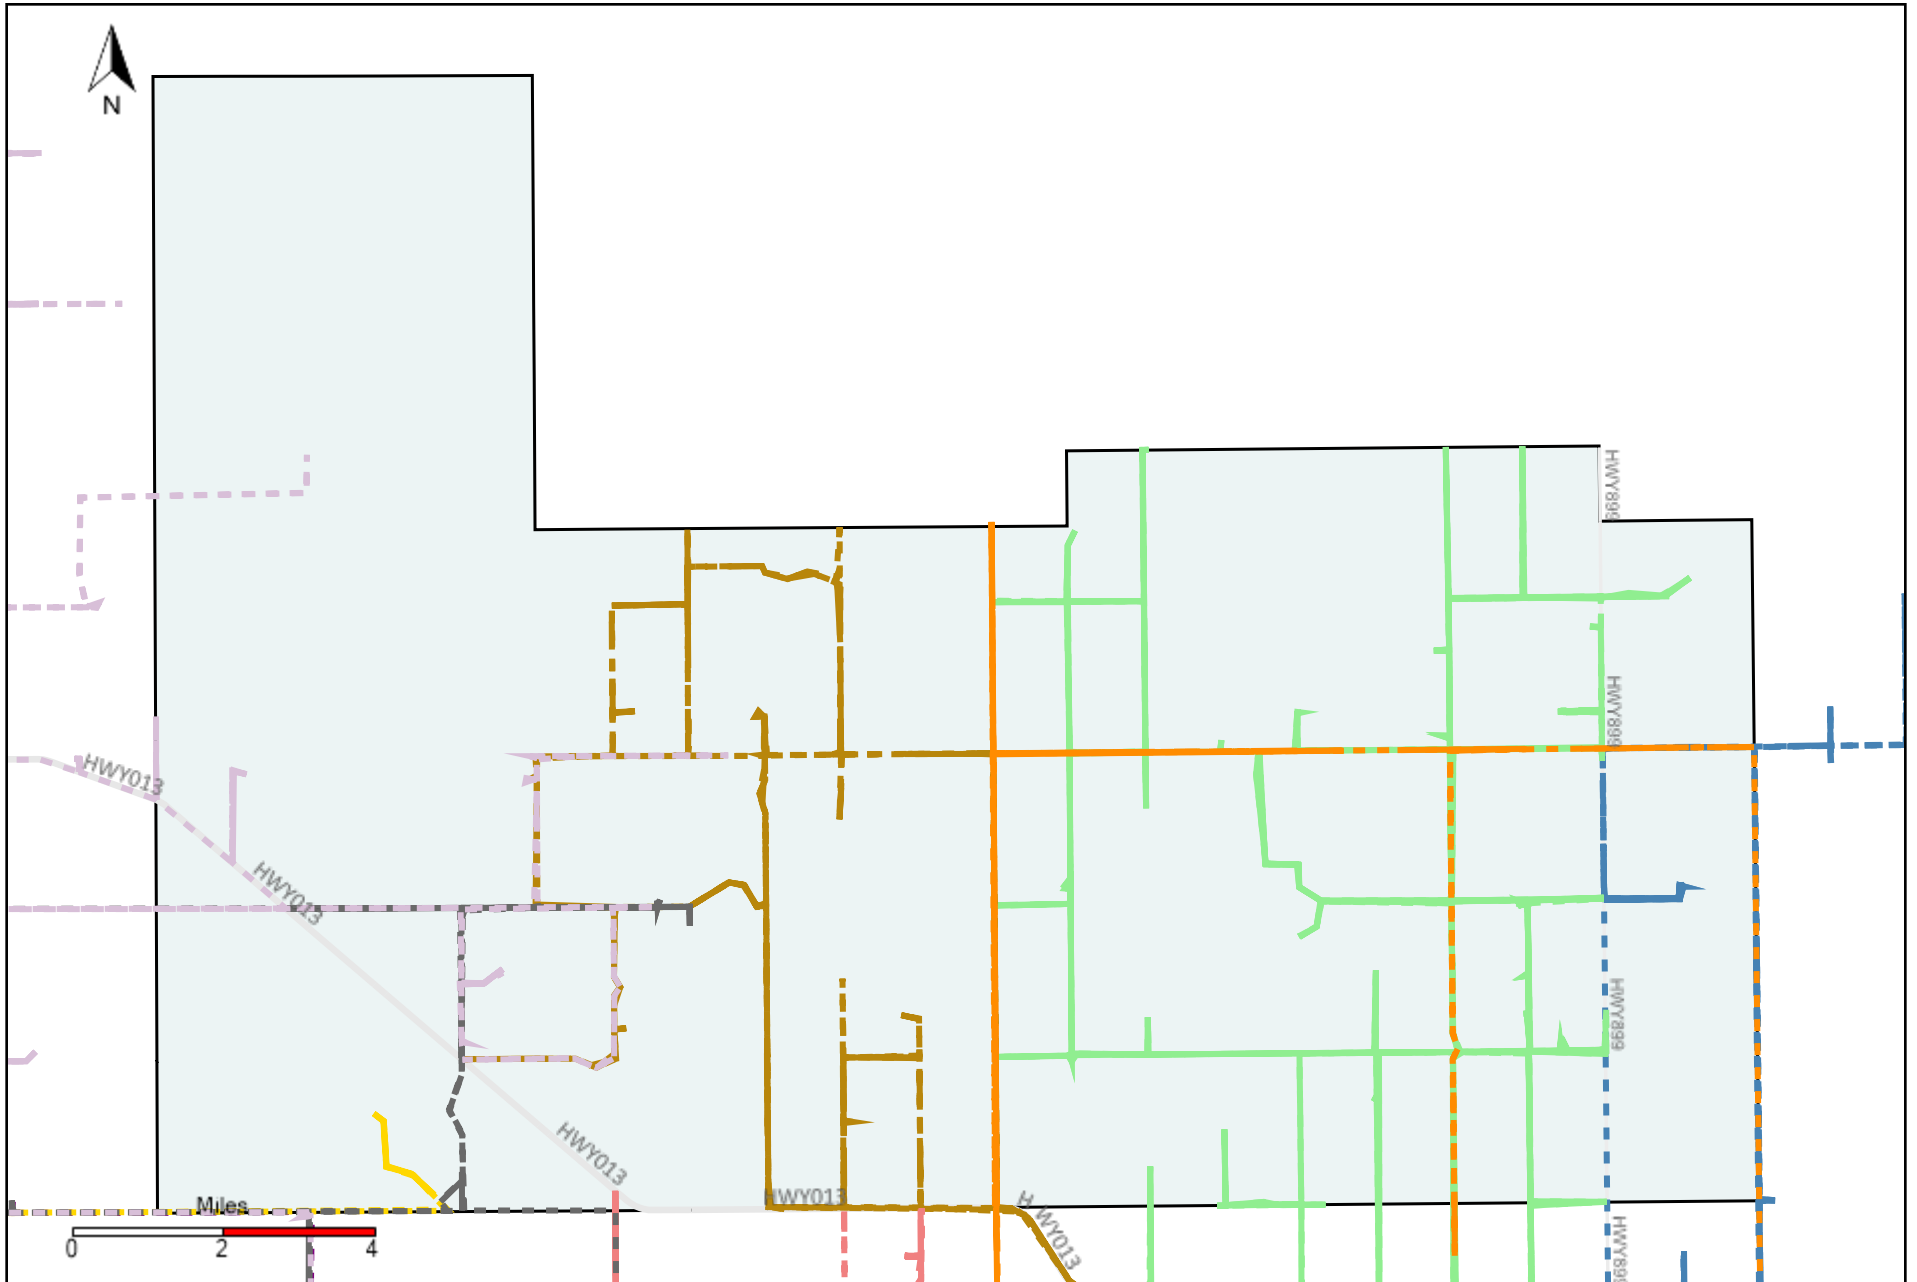

Division: 1 Grader Report(2022-03-06 ~ 2022-03-12)

Vehicle Name List	Total Distance(km)	Total Hours
*****	3082.51	219 hrs 0 min 1 sec

Division: 2 Grader Report(2022-03-06 ~ 2022-03-12)

Vehicle Name List	Total Distance(km)	Total Hours
*****	3690.82	275 hrs 10 min 14 sec

Division: 3 Grader Report(2022-03-06 ~ 2022-03-12)

Vehicle Name List	Total Distance(km)	Total Hours
*****	6137.88	461 hrs 37 min 15 sec

Division: 4 Grader Report(2022-03-06 ~ 2022-03-12)

Vehicle Name List	Total Distance(km)	Total Hours
*****	7252.41	507 hrs 20 min 9 sec

Division: 7 Grader Report(2022-03-06 ~ 2022-03-12)

Vehicle Name List	Total Distance(km)	Total Hours
*****	4016.07	267 hrs 6 min 45 sec