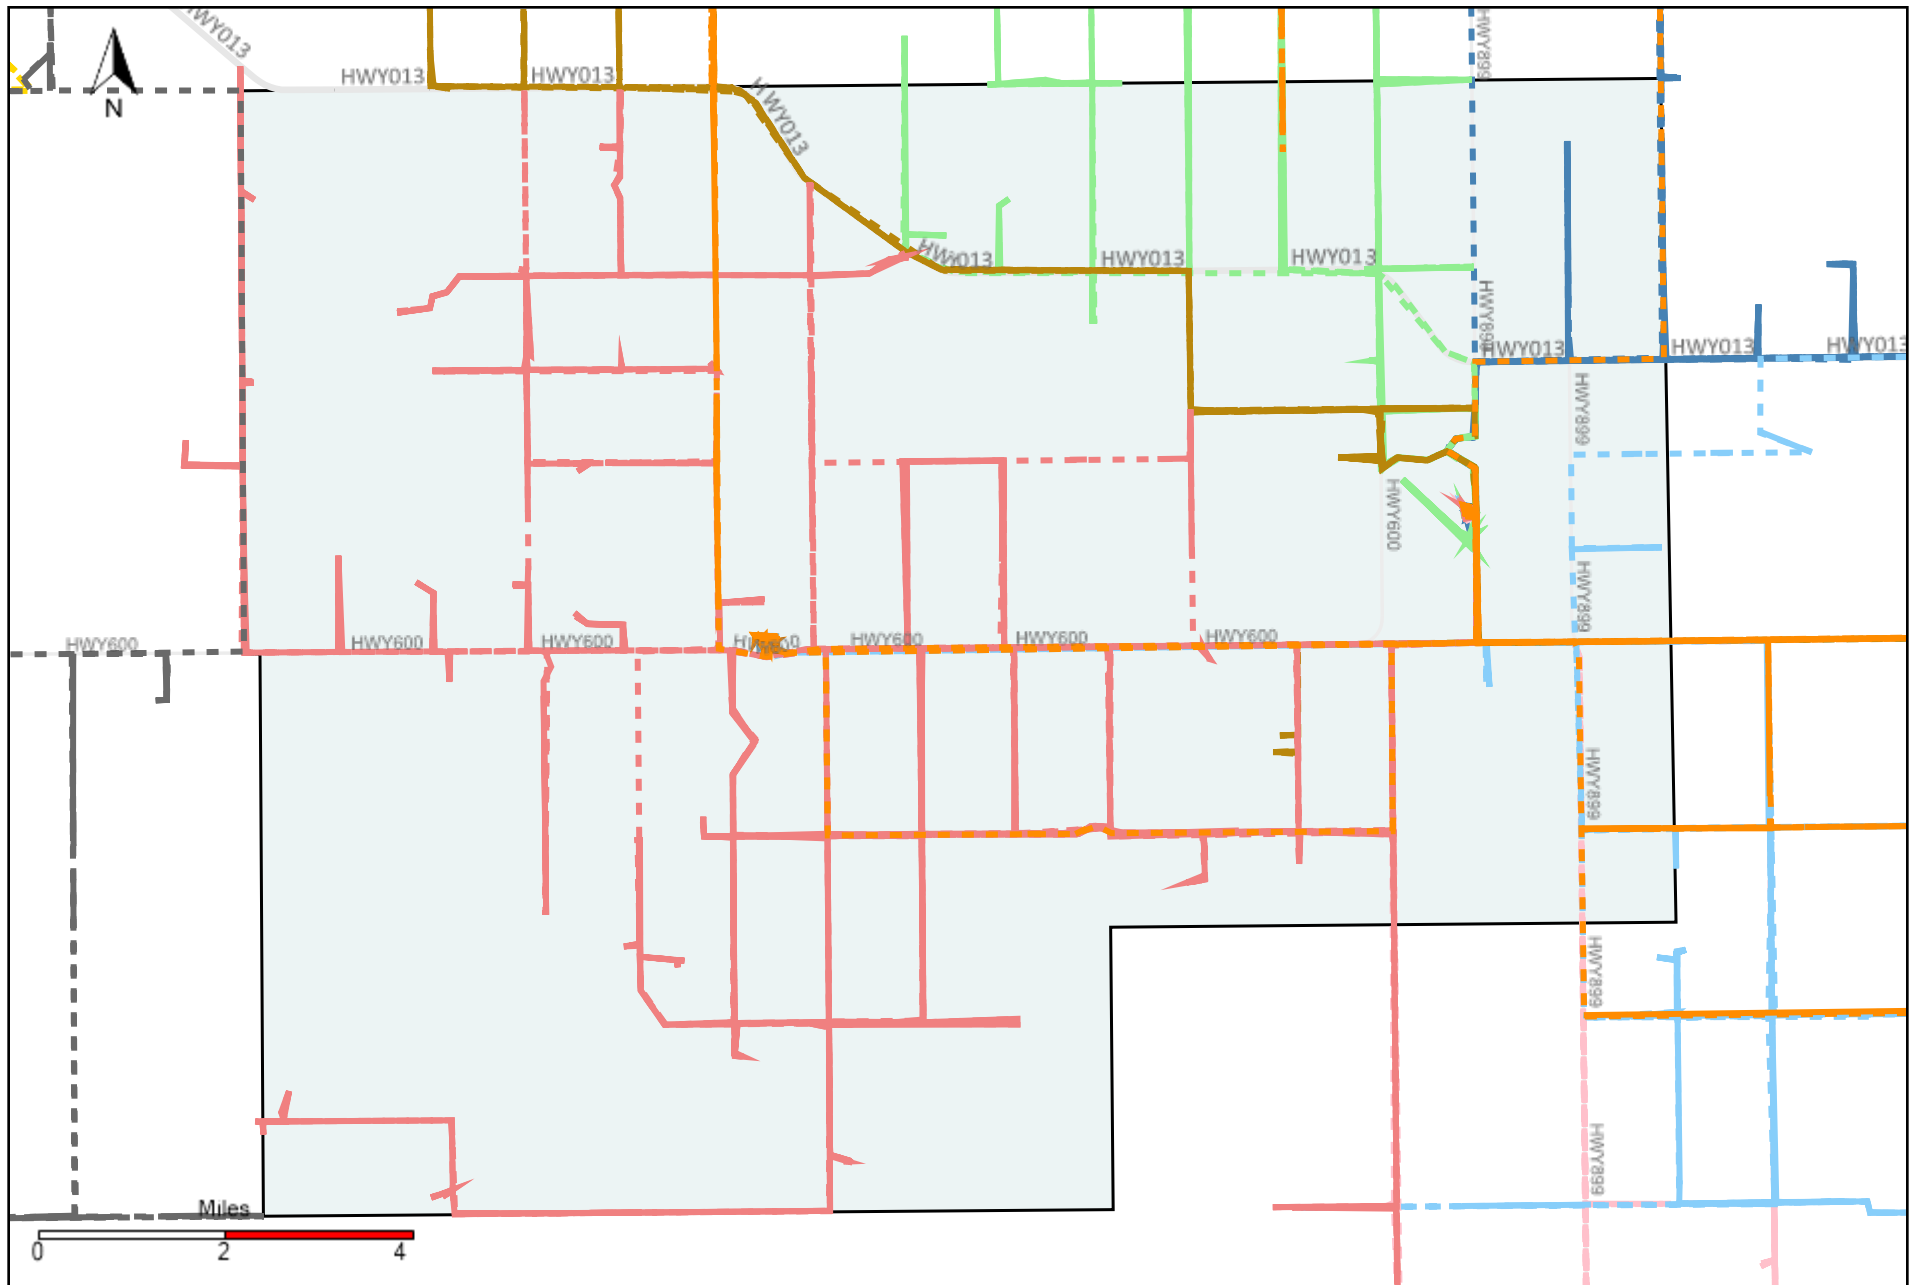

Division: 1 Grader Report(2022-03-06 ~ 2022-03-12)

Vehicle Name List	Total Distance(km)	Total Hours
*****	3082.51	219 hrs 0 min 1 sec

Division: 2 Grader Report(2022-03-06 ~ 2022-03-12)

Vehicle Name List	Total Distance(km)	Total Hours
*****	3690.82	275 hrs 10 min 14 sec

Division: 3 Grader Report(2022-03-06 ~ 2022-03-12)

Vehicle Name List	Total Distance(km)	Total Hours
*****	6137.88	461 hrs 37 min 15 sec

Division: 4 Grader Report(2022-03-06 ~ 2022-03-12)

Vehicle Name List	Total Distance(km)	Total Hours
*****	7252.41	507 hrs 20 min 9 sec

Division: 5 Grader Report(2022-03-06 ~ 2022-03-12)

Vehicle Name List	Total Distance(km)	Total Hours
*****	4866.08	318 hrs 53 min 26 sec

Division: 6 Grader Report(2022-03-06 ~ 2022-03-12)

Vehicle Name List	Total Distance(km)	Total Hours
*****	4016.07	267 hrs 6 min 45 sec

Division: 7 Grader Report(2022-03-06 ~ 2022-03-12)

Vehicle Name List	Total Distance(km)	Total Hours
*****	4016.07	267 hrs 6 min 45 sec