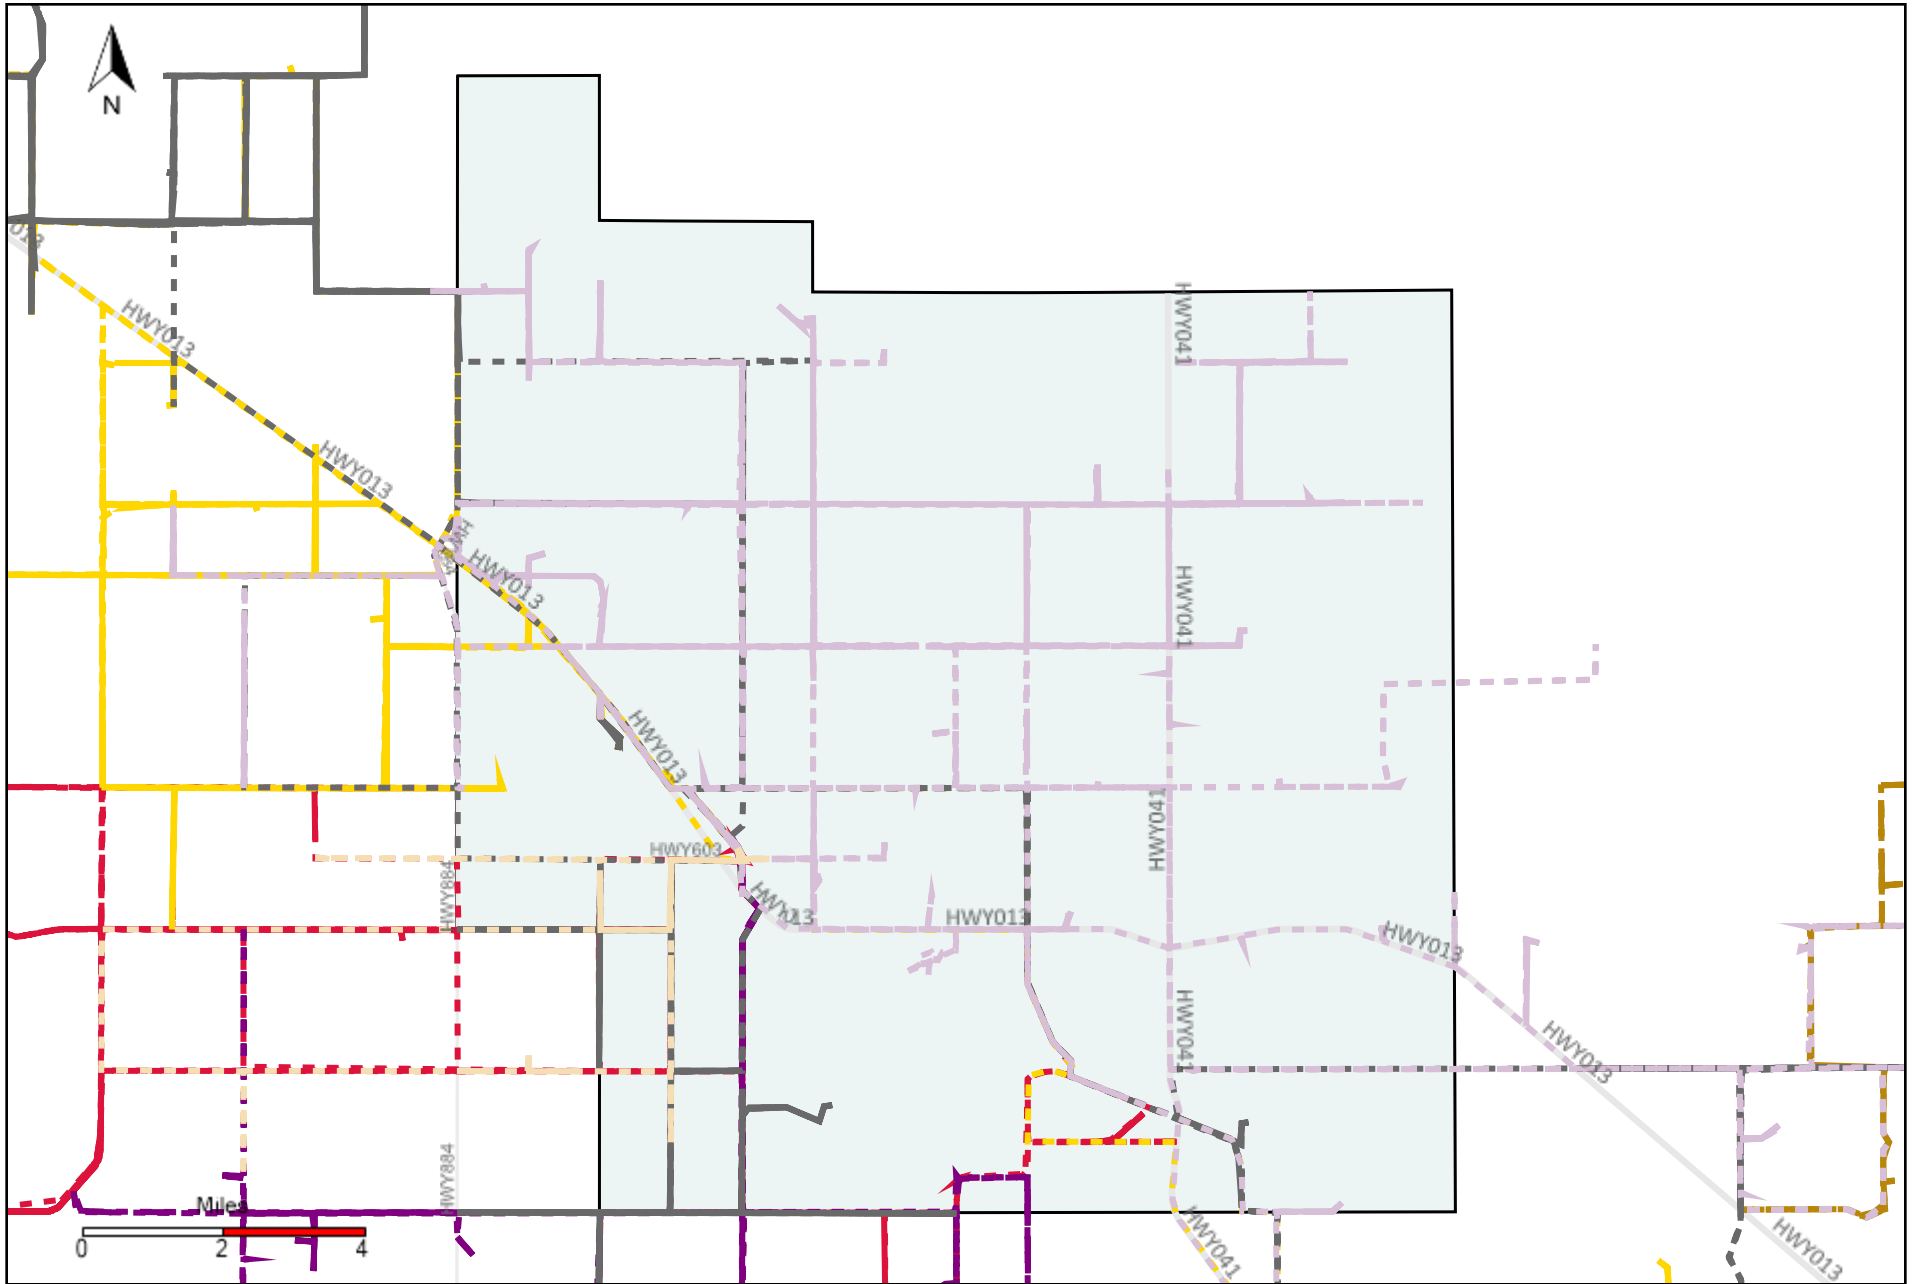

Division: 3 Grader Report(2022-03-06 ~ 2022-03-12)

Vehicle Name List	Total Distance(km)	Total Hours
*****	6137.88	461 hrs 37 min 15 sec

Division: 4 Grader Report(2022-03-06 ~ 2022-03-12)

Vehicle Name List	Total Distance(km)	Total Hours
*****	7252.41	507 hrs 20 min 9 sec

Division: 5 Grader Report(2022-03-06 ~ 2022-03-12)

Vehicle Name List	Total Distance(km)	Total Hours
*****	4866.08	318 hrs 53 min 26 sec

Division: 6 Grader Report(2022-03-06 ~ 2022-03-12)

Vehicle Name List	Total Distance(km)	Total Hours
*****	4016.07	267 hrs 6 min 45 sec

Division: 7 Grader Report(2022-03-06 ~ 2022-03-12)

Vehicle Name List	Total Distance(km)	Total Hours
*****	4016.07	267 hrs 6 min 45 sec