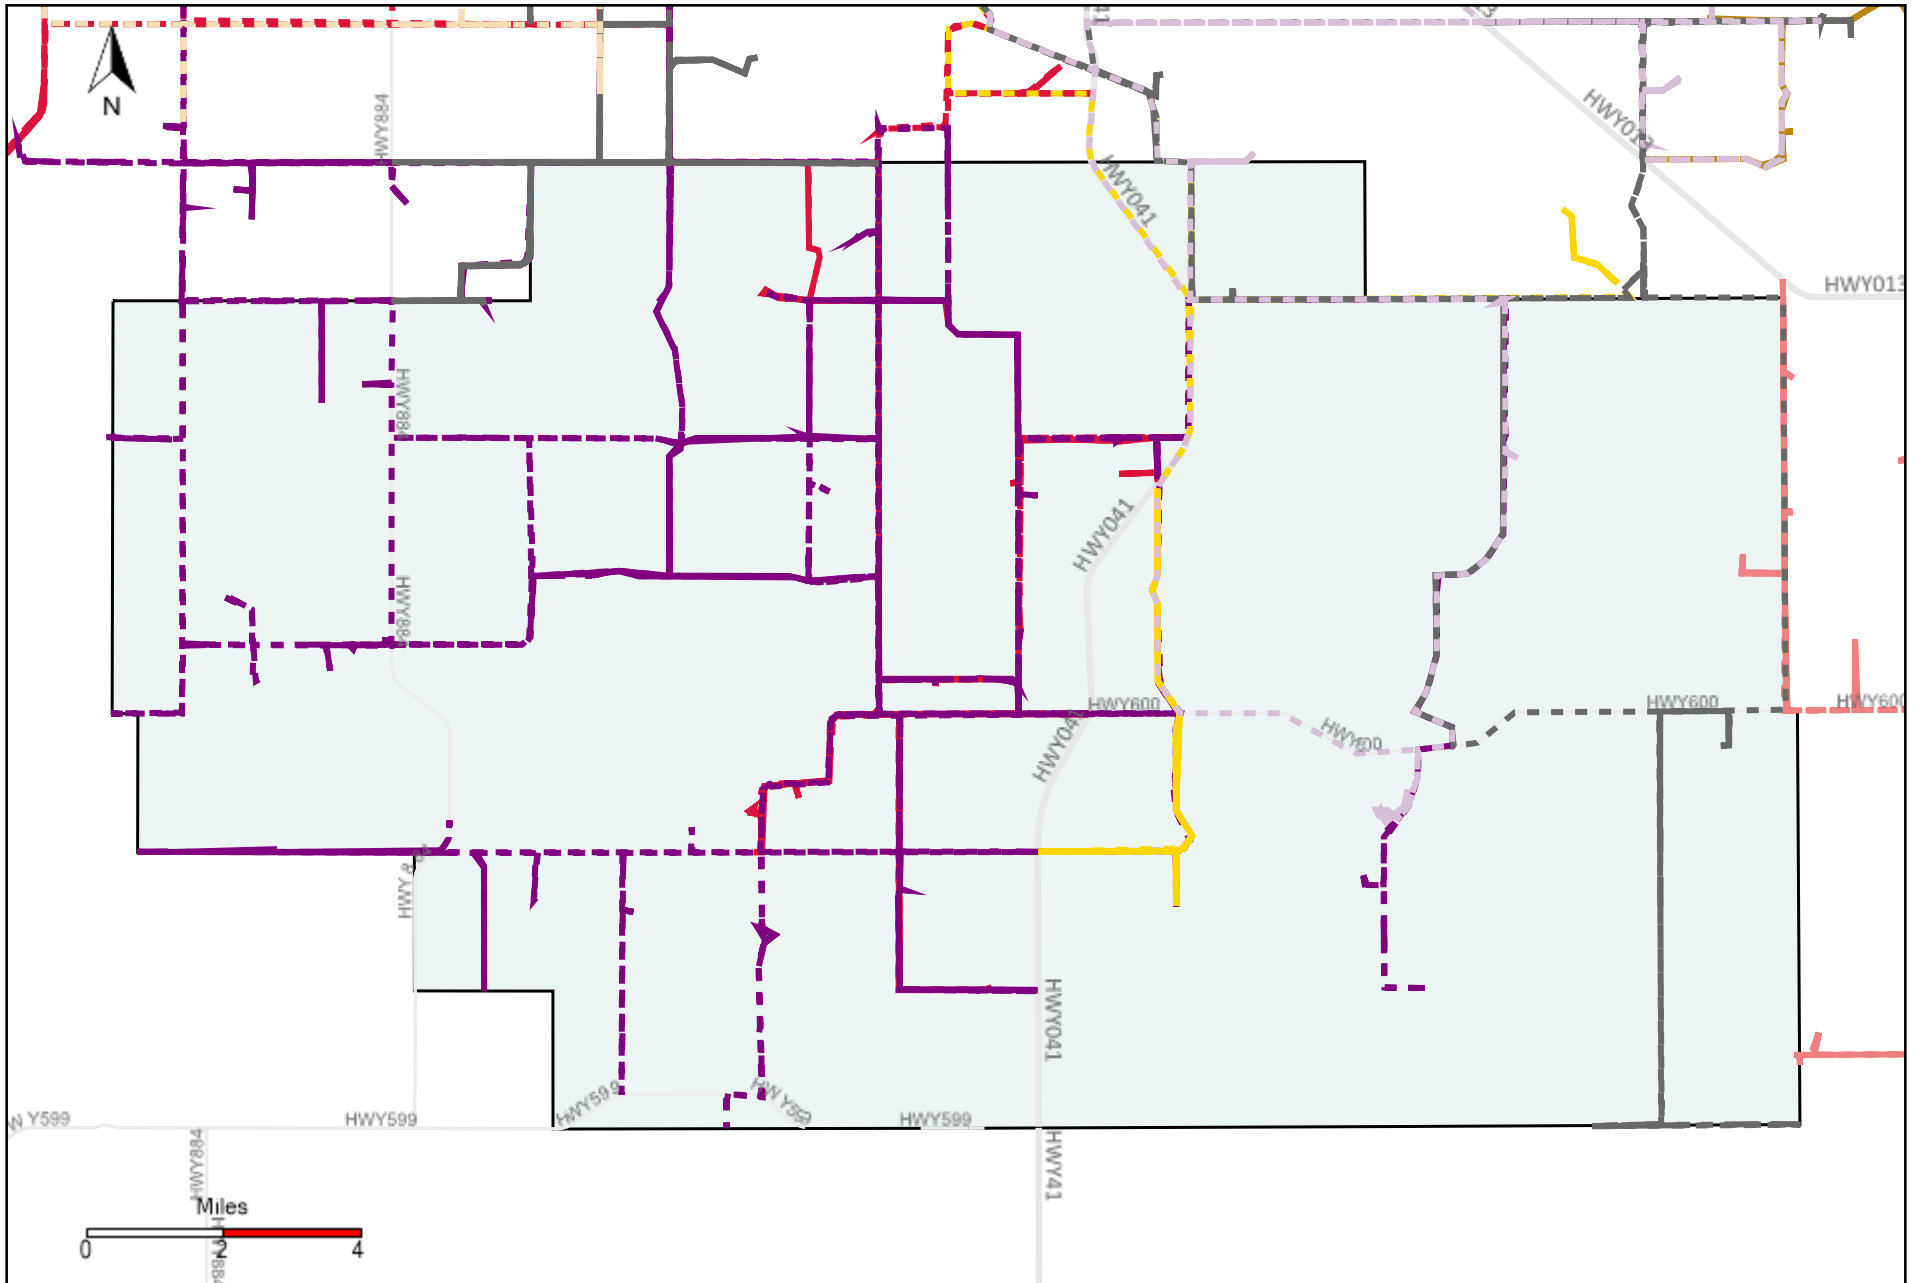

Division: 3 Grader Report(2022-03-06 ~ 2022-03-12)

Vehicle Name List	Total Distance(km)	Total Hours
*****	6137.88	461 hrs 37 min 15 sec

Division: 4 Grader Report(2022-03-06 ~ 2022-03-12)

Vehicle Name List	Total Distance(km)	Total Hours
*****	7252.41	507 hrs 20 min 9 sec

Division: 5 Grader Report(2022-03-06 ~ 2022-03-12)

Vehicle Name List	Total Distance(km)	Total Hours
*****	4866.08	318 hrs 53 min 26 sec

Division: 6 Grader Report(2022-03-06 ~ 2022-03-12)

Vehicle Name List	Total Distance(km)	Total Hours
*****	4016.07	267 hrs 6 min 45 sec

Division: 7 Grader Report(2022-03-06 ~ 2022-03-12)

Vehicle Name List	Total Distance(km)	Total Hours
*****	4016.07	267 hrs 6 min 45 sec