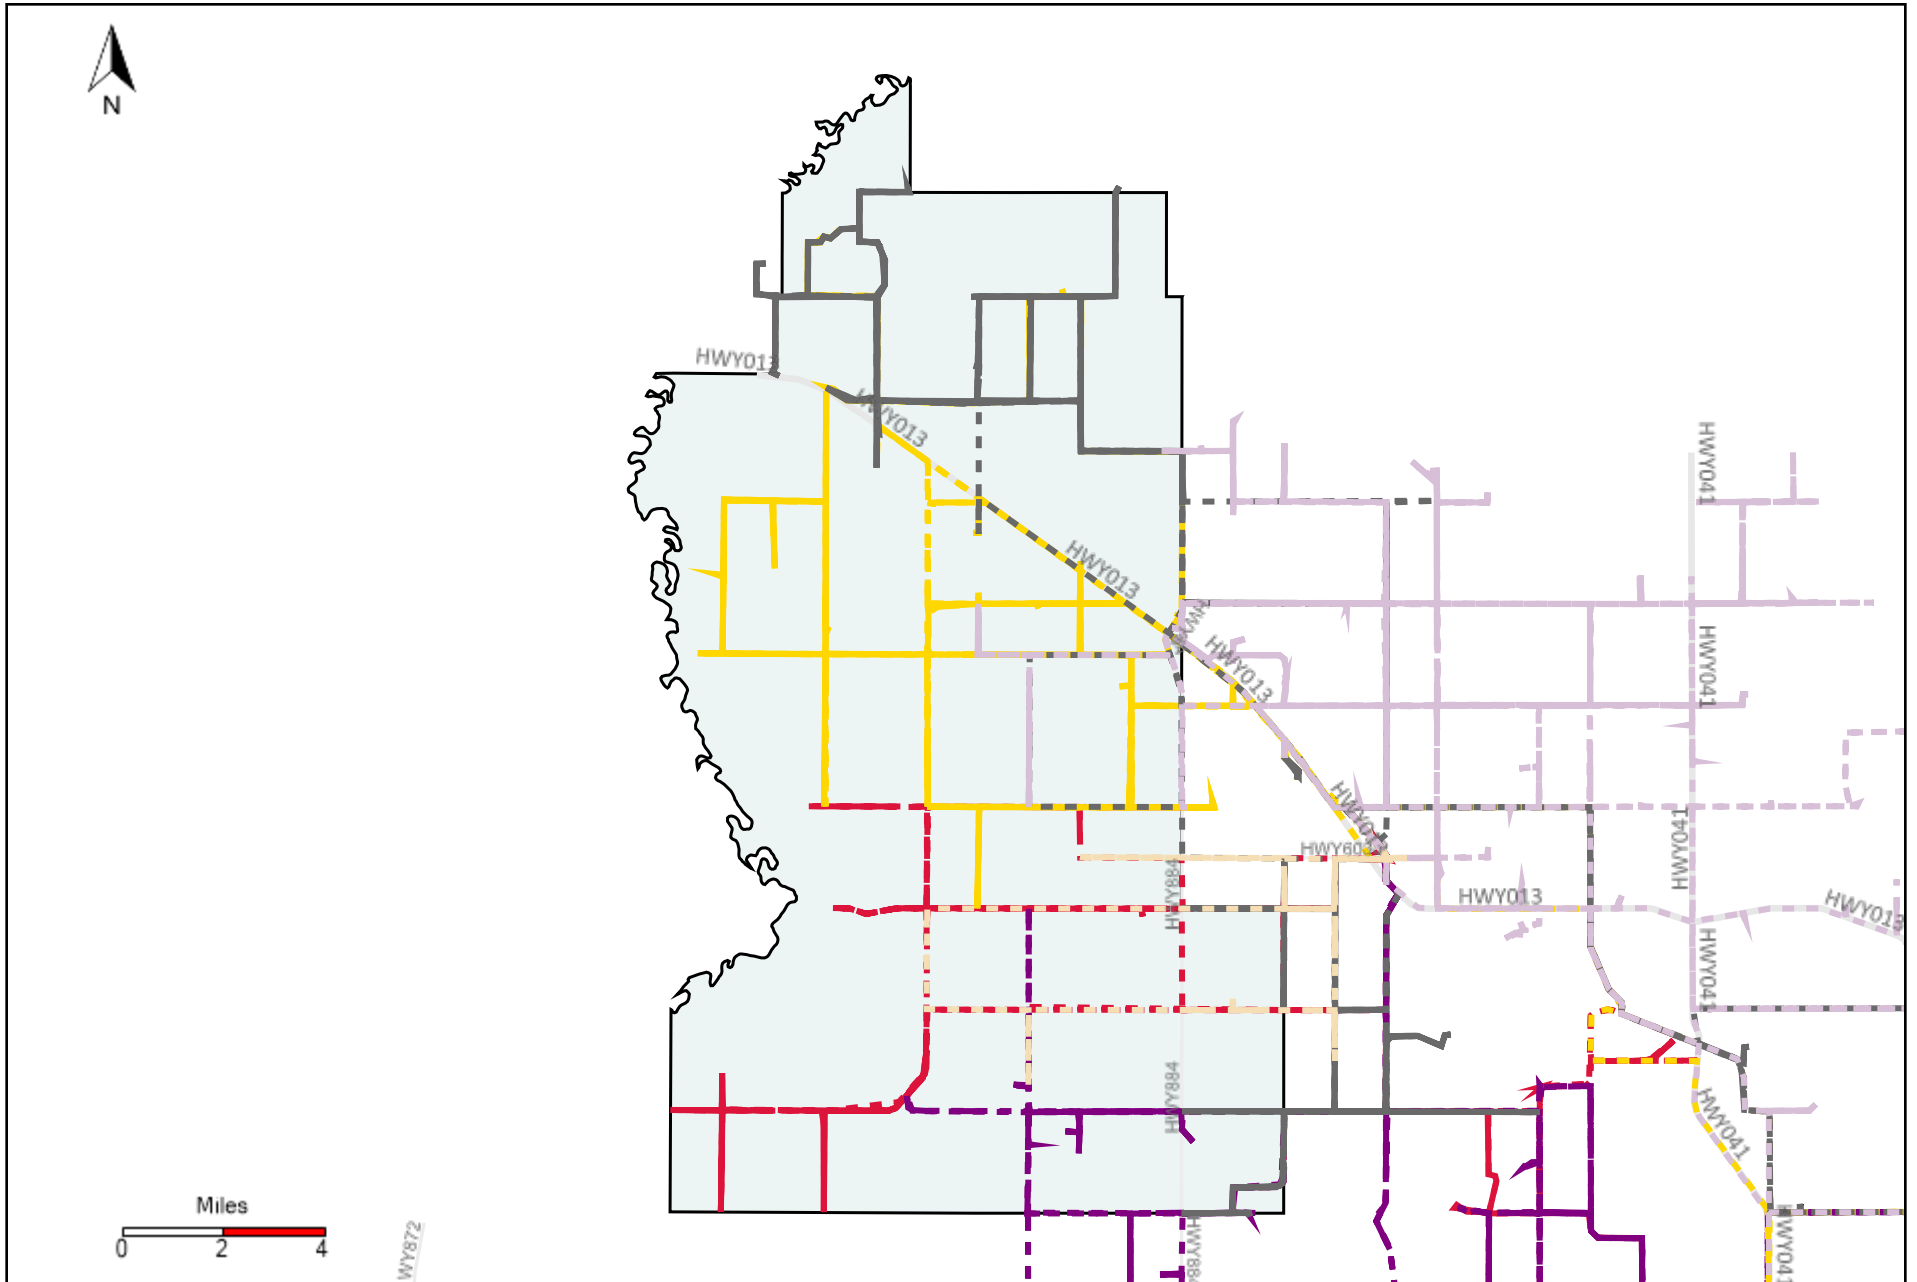

Division: 3 Grader Report(2022-03-06 ~ 2022-03-12)

Vehicle Name List	Total Distance(km)	Total Hours
*****	6137.88	461 hrs 37 min 15 sec

Division: 4 Grader Report(2022-03-06 ~ 2022-03-12)

Vehicle Name List	Total Distance(km)	Total Hours
*****	7252.41	507 hrs 20 min 9 sec

Division: 5 Grader Report(2022-03-06 ~ 2022-03-12)

Vehicle Name List	Total Distance(km)	Total Hours
*****	4866.08	318 hrs 53 min 26 sec

Division: 6 Grader Report(2022-03-06 ~ 2022-03-12)

Vehicle Name List	Total Distance(km)	Total Hours
*****	4016.07	267 hrs 6 min 45 sec

Division: 7 Grader Report(2022-03-06 ~ 2022-03-12)

Vehicle Name List	Total Distance(km)	Total Hours
*****	4016.07	267 hrs 6 min 45 sec