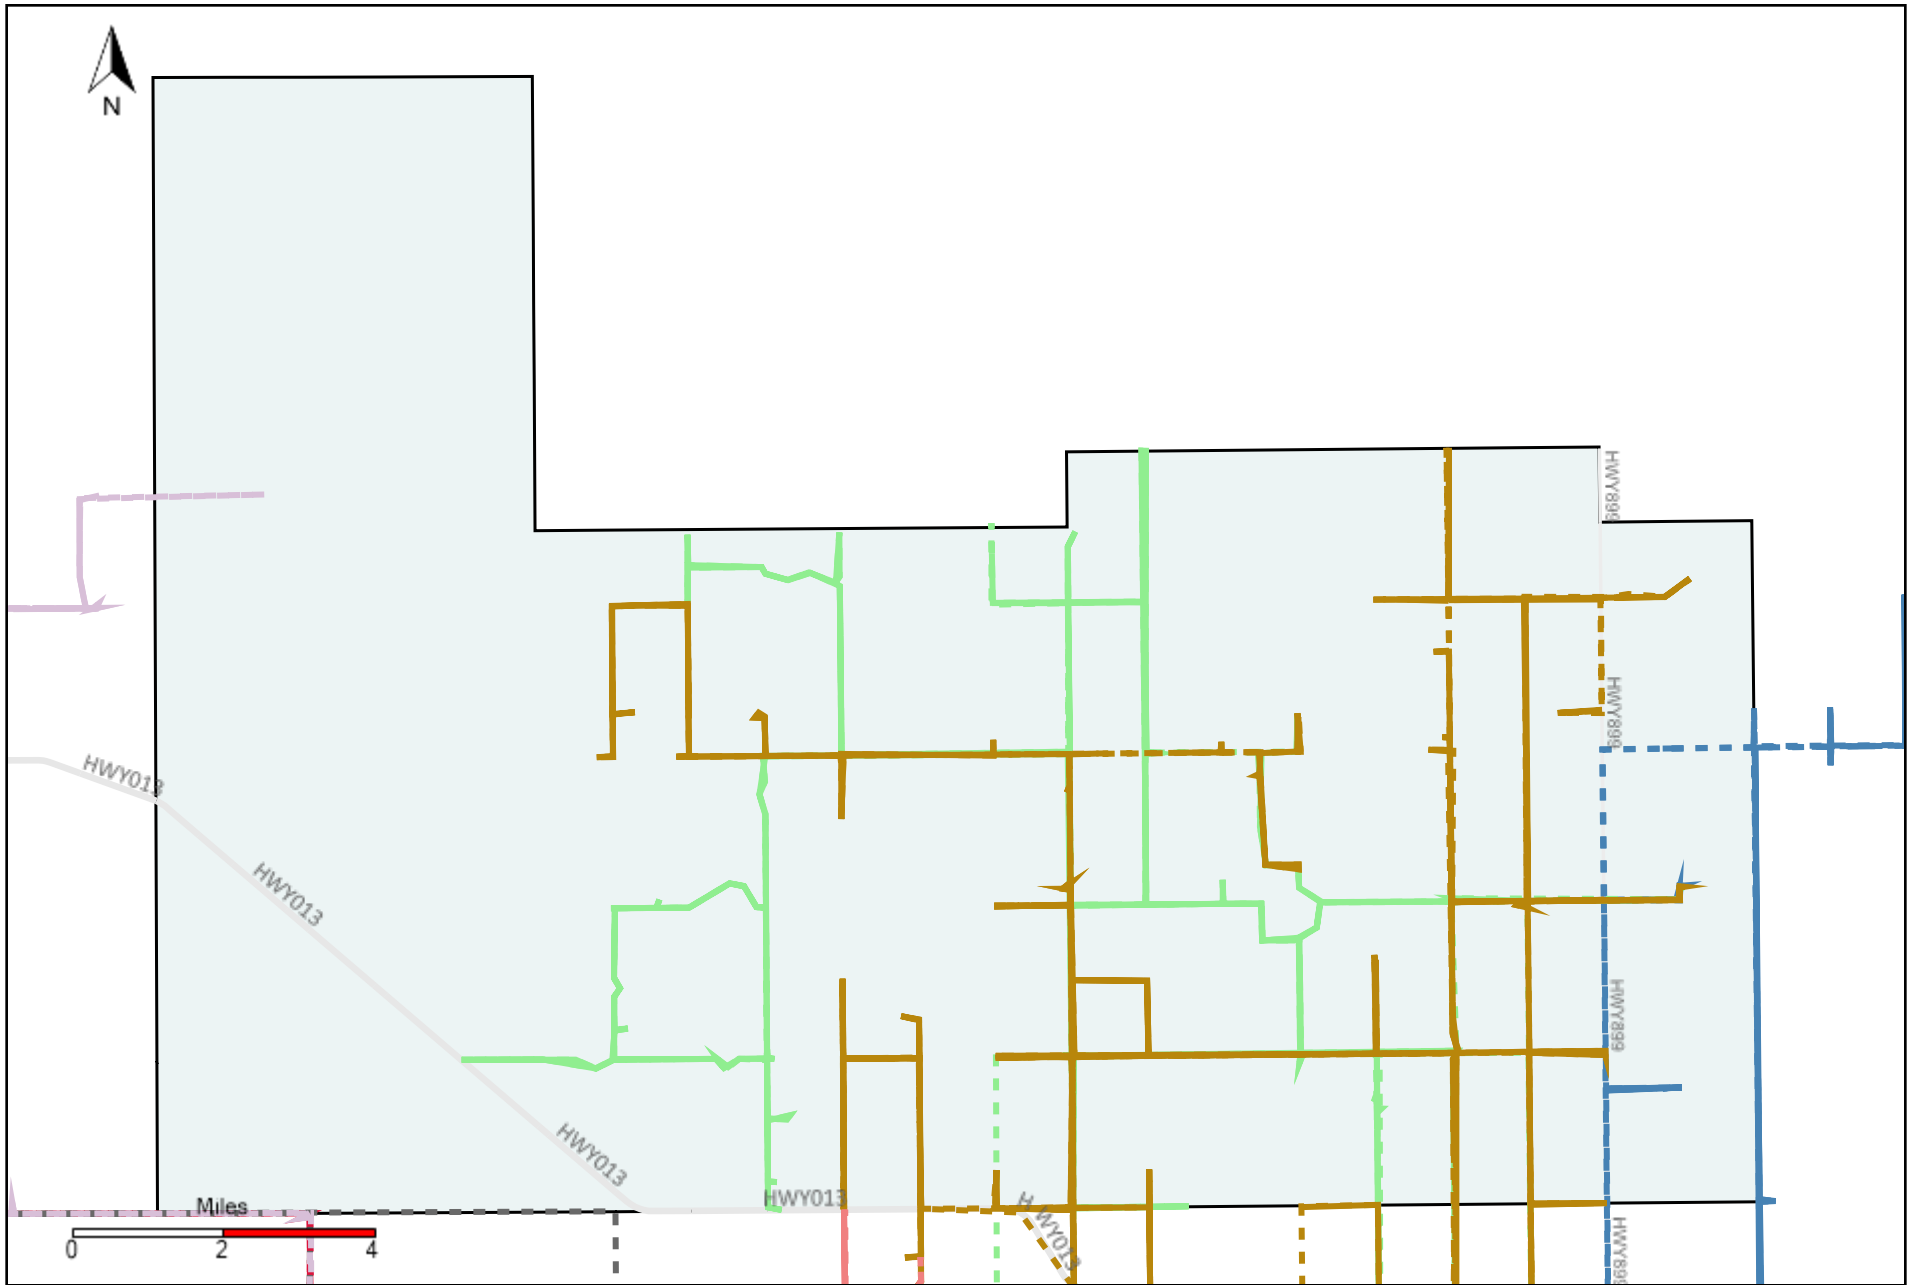

Provost Weekly Grader Report (2022-02-27 ~ 2022-03-05)

Division: 1 Grader Report(2022-02-27 ~ 2022-03-05)

Vehicle Name List	Total Distance(km)	Total Hours
*****	1698.29	119 hrs 29 min 33 sec

Division: 2 Grader Report(2022-02-27 ~ 2022-03-05)

Vehicle Name List	Total Distance(km)	Total Hours
*****	1447.68	97 hrs 34 min 27 sec

Division: 3 Grader Report(2022-02-27 ~ 2022-03-05)

Vehicle Name List	Total Distance(km)	Total Hours
*****	3963.68	274 hrs 1 min 24 sec

Division: 4 Grader Report(2022-02-27 ~ 2022-03-05)

Vehicle Name List	Total Distance(km)	Total Hours
*****	3623.93	255 hrs 22 min 0 sec

Division: 6 Grader Report(2022-02-27 ~ 2022-03-05)

Vehicle Name List	Total Distance(km)	Total Hours
*****	2428.68	166 hrs 48 min 25 sec

Division: 7 Grader Report(2022-02-27 ~ 2022-03-05)

Vehicle Name List	Total Distance(km)	Total Hours
*****	1935.69	131 hrs 21 min 11 sec