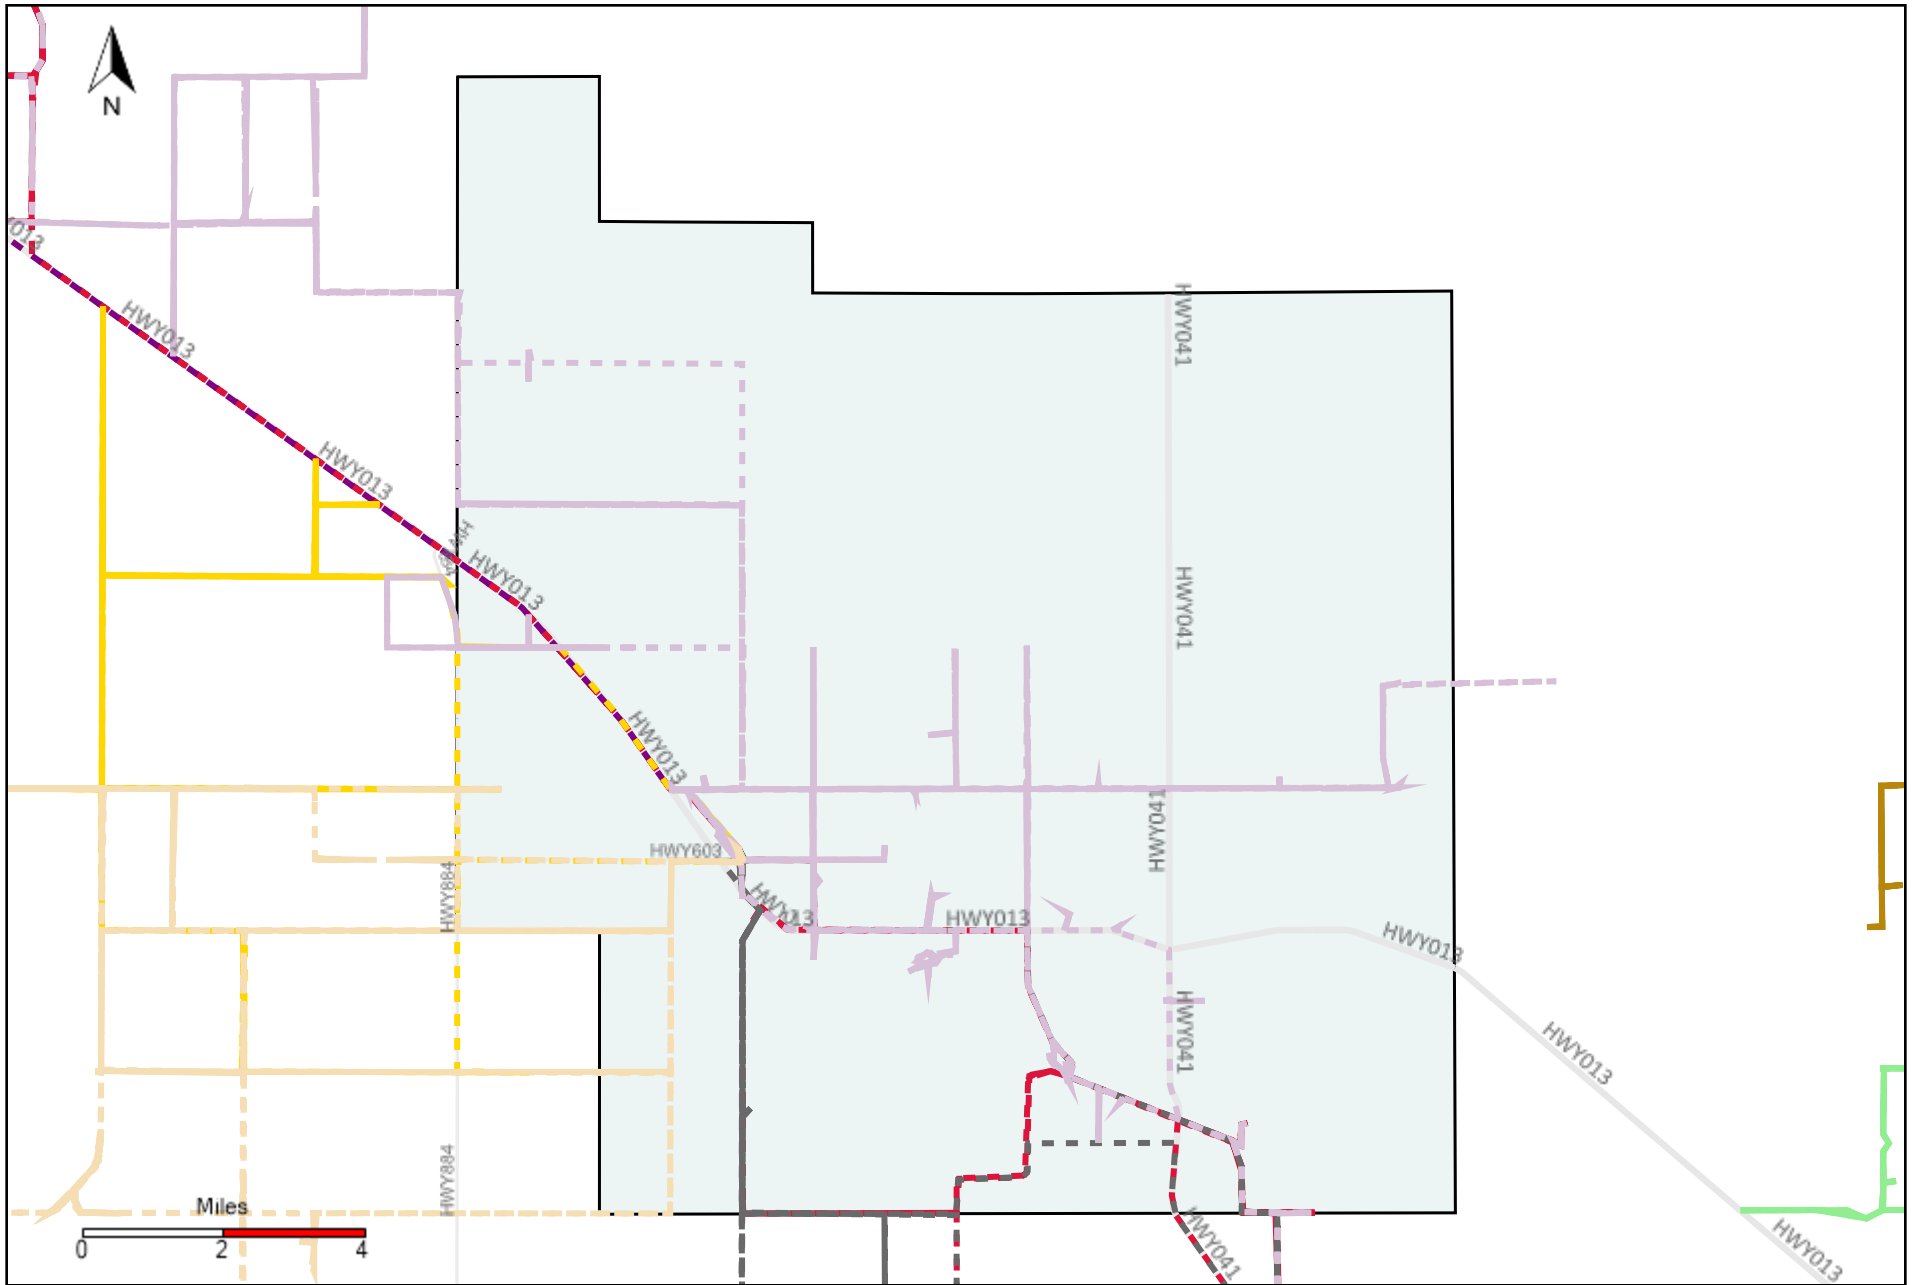

Division: 6 Grader Report(2022-02-27 ~ 2022-03-05)

Vehicle Name List	Total Distance(km)	Total Hours
*****	2428.68	166 hrs 48 min 25 sec