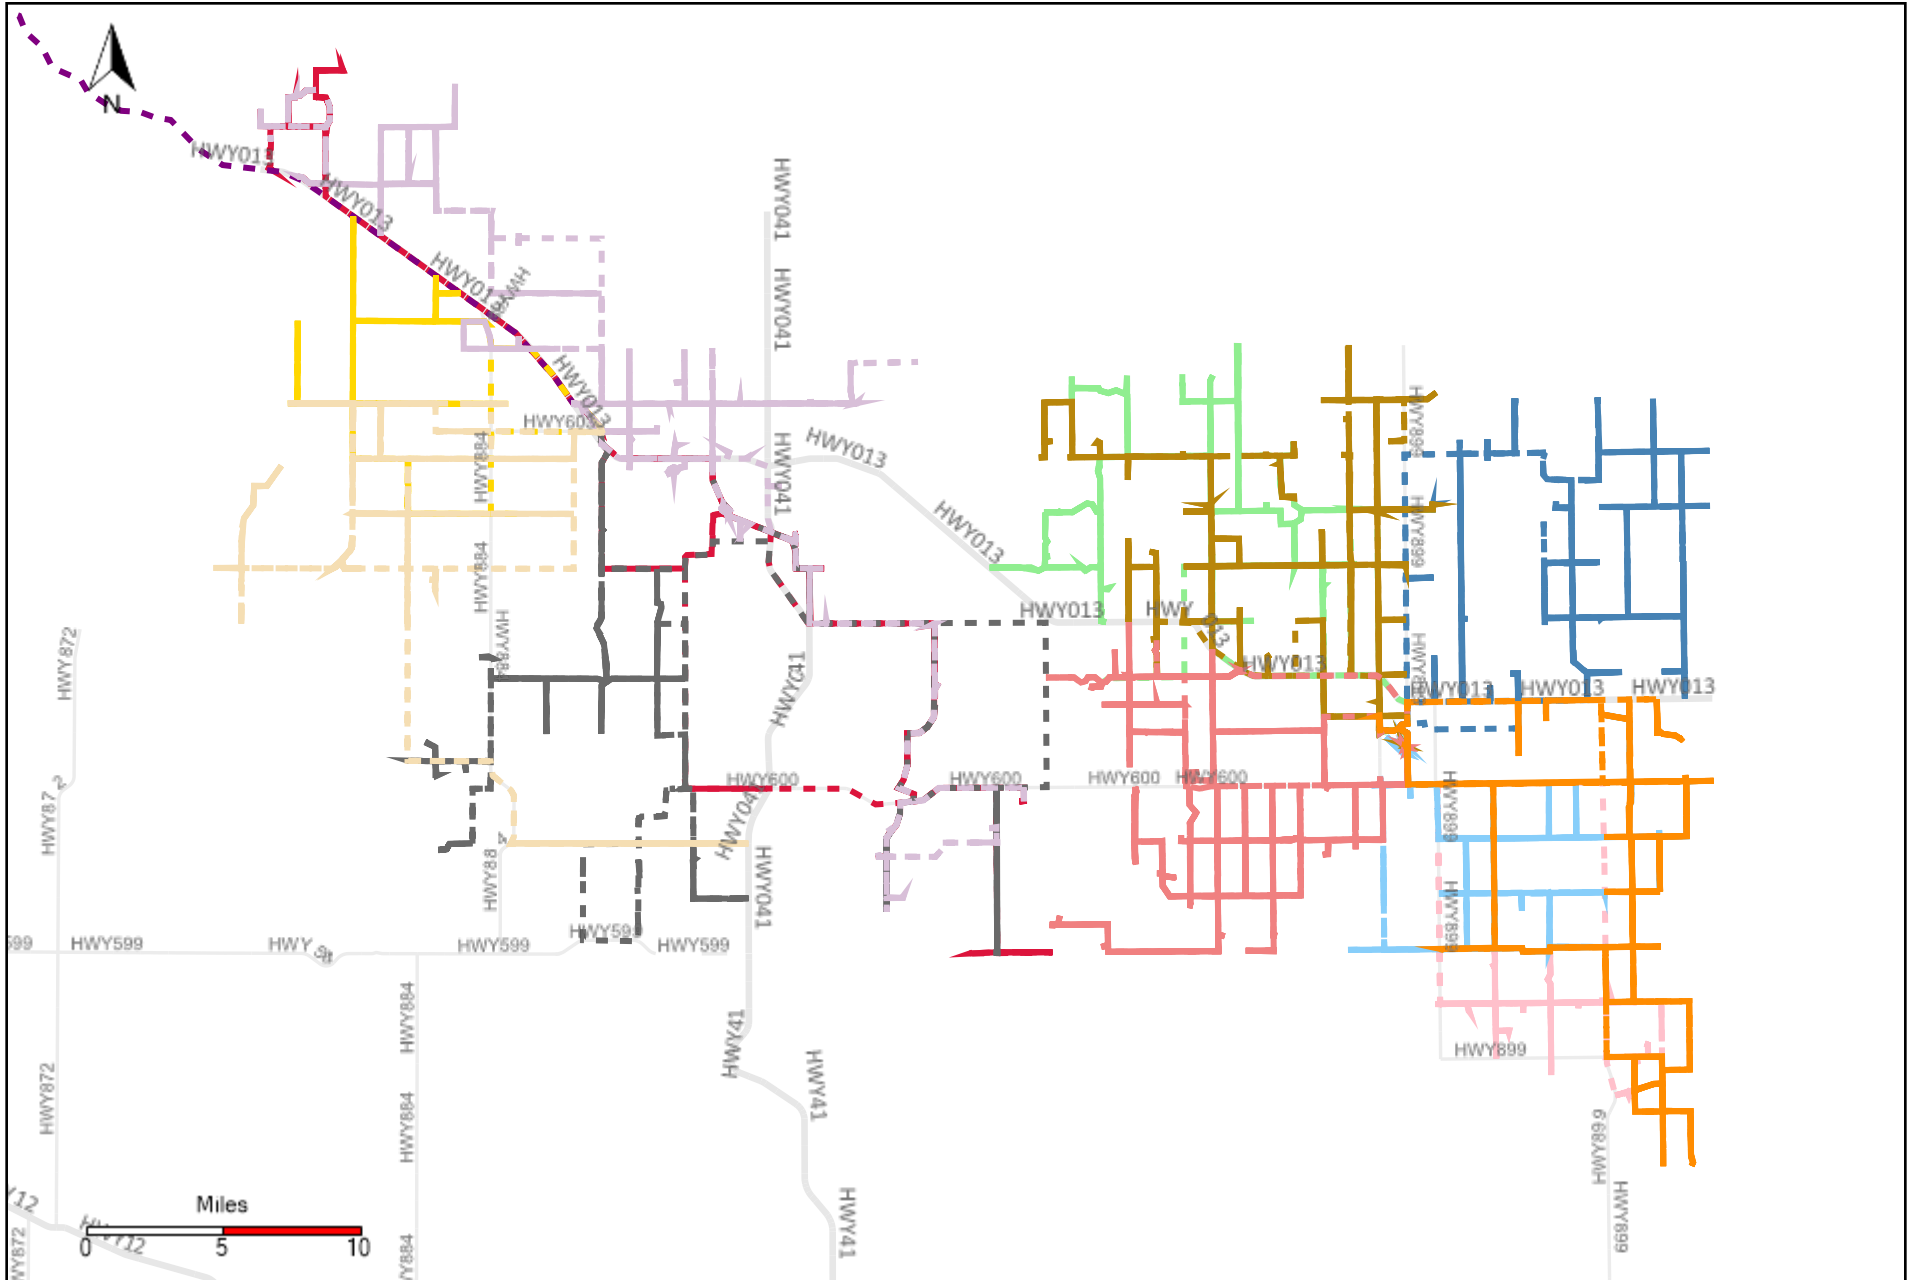

Provost Weekly Grader Report (2022-02-27 ~ 2022-03-05)

Division: 1 Grader Report(2022-02-27 ~ 2022-03-05)

Vehicle Name List	Total Distance(km)	Total Hours
*****	1698.29	119 hrs 29 min 33 sec

Division: 2 Grader Report(2022-02-27 ~ 2022-03-05)

Vehicle Name List	Total Distance(km)	Total Hours
*****	1447.68	97 hrs 34 min 27 sec

Division: 3 Grader Report(2022-02-27 ~ 2022-03-05)

Vehicle Name List	Total Distance(km)	Total Hours
*****	3963.68	274 hrs 1 min 24 sec

Division: 4 Grader Report(2022-02-27 ~ 2022-03-05)

Vehicle Name List	Total Distance(km)	Total Hours
*****	3623.93	255 hrs 22 min 0 sec

Division: 6 Grader Report(2022-02-27 ~ 2022-03-05)

Vehicle Name List	Total Distance(km)	Total Hours
*****	2428.68	166 hrs 48 min 25 sec

Division: 7 Grader Report(2022-02-27 ~ 2022-03-05)

Vehicle Name List	Total Distance(km)	Total Hours
*****	1935.69	131 hrs 21 min 11 sec