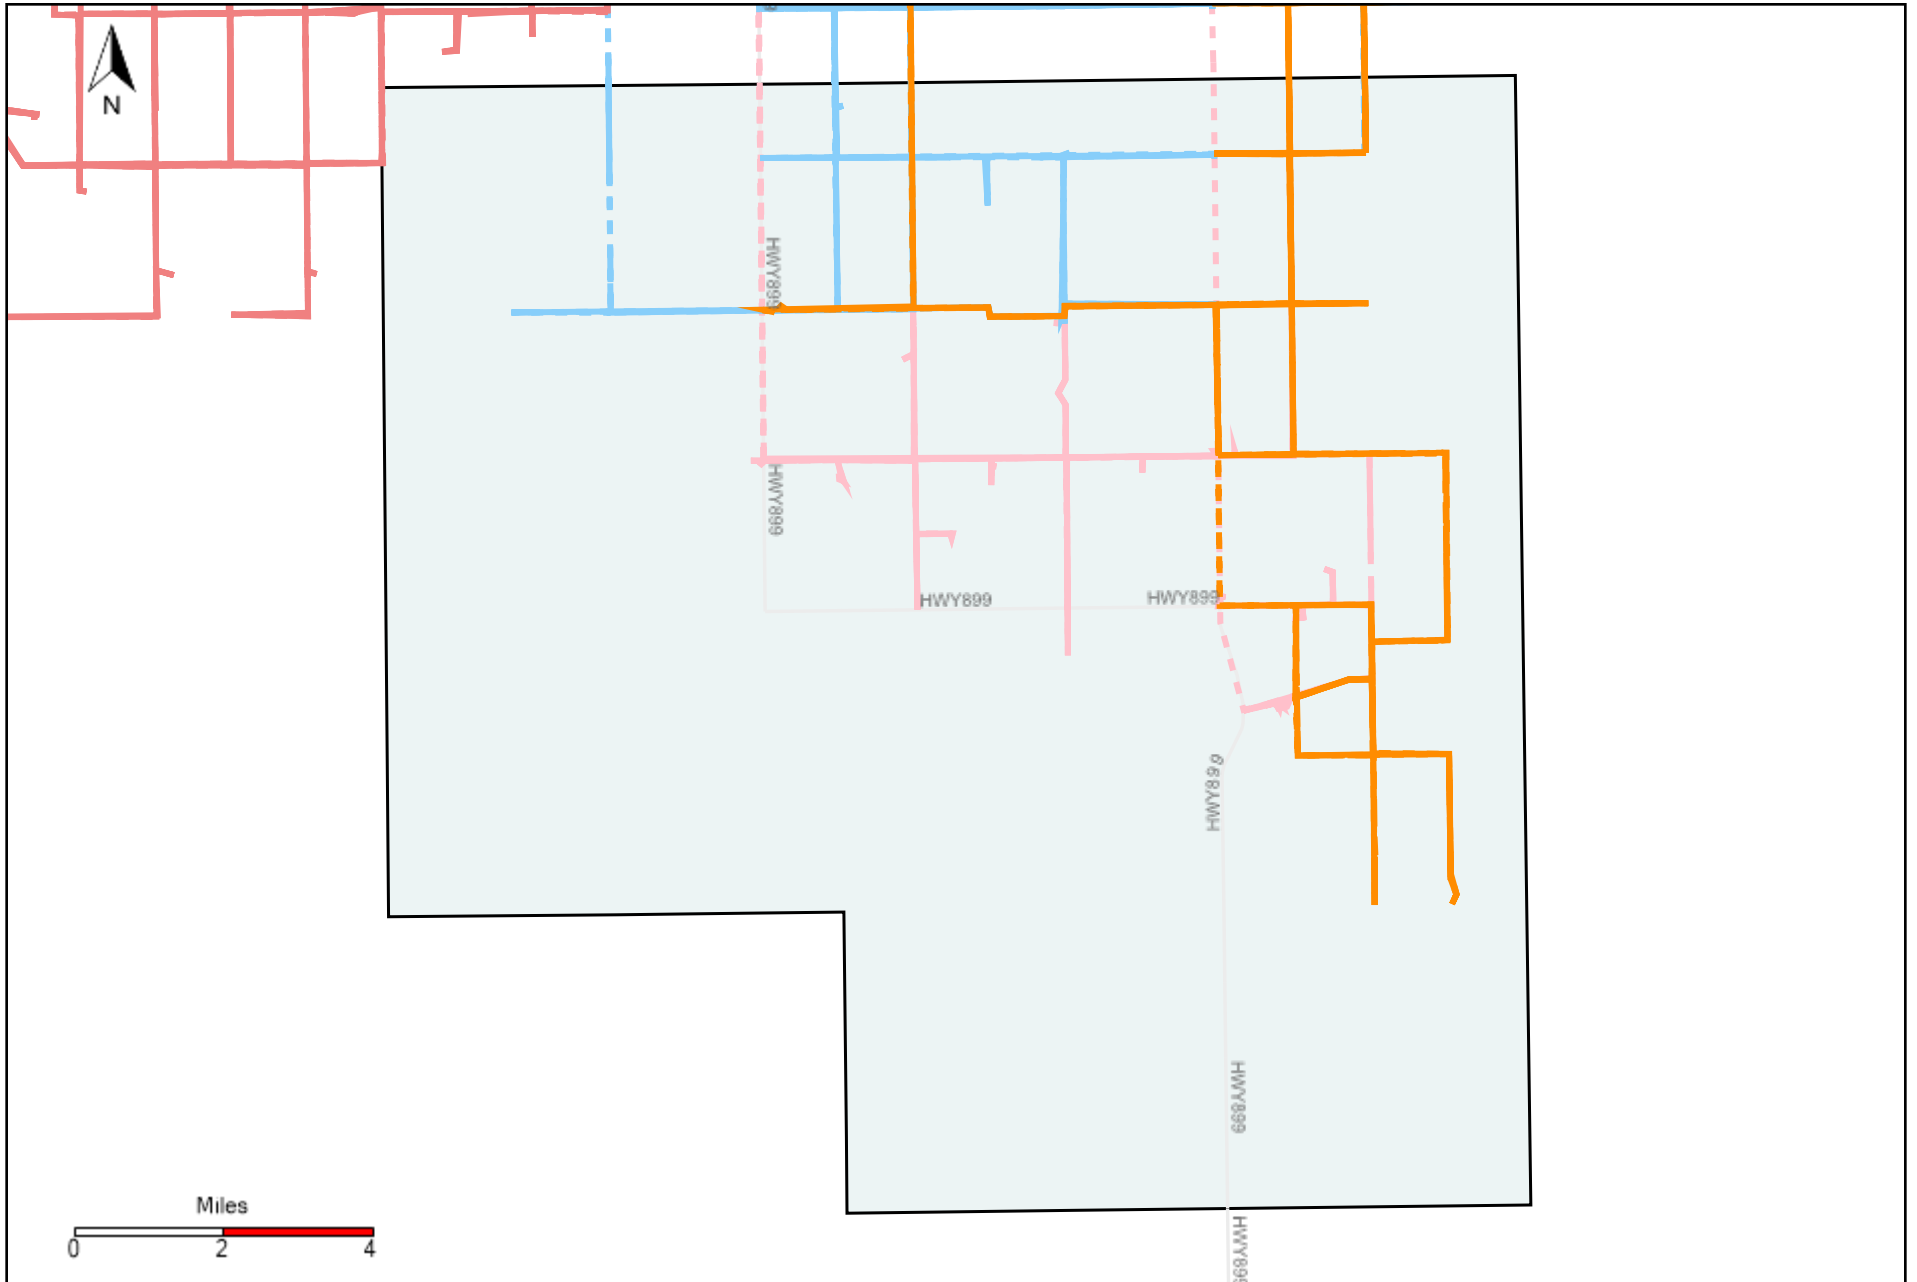

Provost Weekly Grader Report (2022-02-27 ~ 2022-03-05)

Division: 1 Grader Report(2022-02-27 ~ 2022-03-05)

Vehicle Name List	Total Distance(km)	Total Hours
*****	1698.29	119 hrs 29 min 33 sec

Division: 2 Grader Report(2022-02-27 ~ 2022-03-05)

Vehicle Name List	Total Distance(km)	Total Hours
*****	1447.68	97 hrs 34 min 27 sec

Division: 3 Grader Report(2022-02-27 ~ 2022-03-05)

Vehicle Name List	Total Distance(km)	Total Hours
*****	3963.68	274 hrs 1 min 24 sec

Division: 4 Grader Report(2022-02-27 ~ 2022-03-05)

Vehicle Name List	Total Distance(km)	Total Hours
*****	3623.93	255 hrs 22 min 0 sec

Division: 6 Grader Report(2022-02-27 ~ 2022-03-05)

Vehicle Name List	Total Distance(km)	Total Hours
*****	2428.68	166 hrs 48 min 25 sec

Division: 7 Grader Report(2022-02-27 ~ 2022-03-05)

Vehicle Name List	Total Distance(km)	Total Hours
*****	1935.69	131 hrs 21 min 11 sec