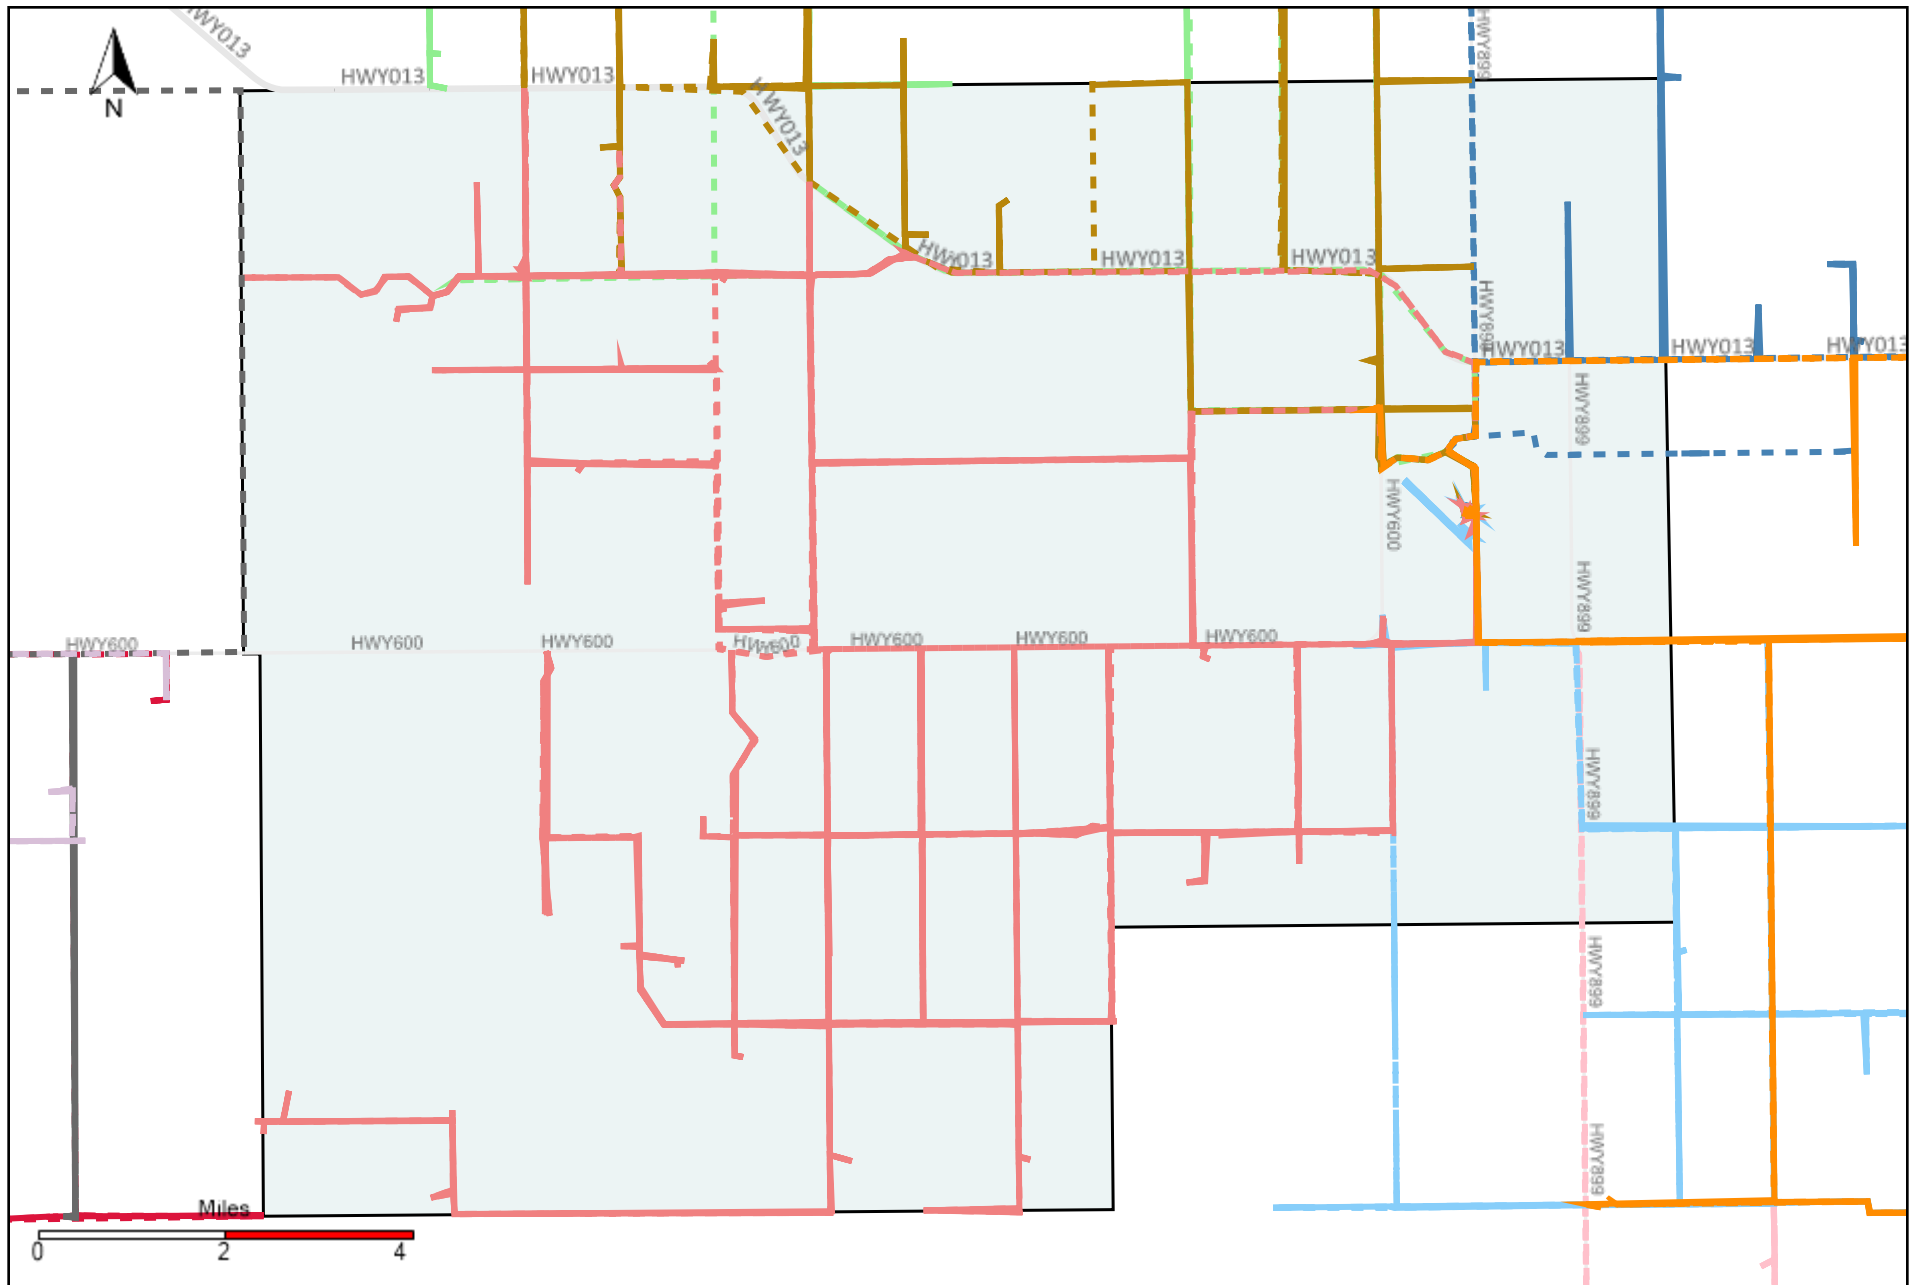

Provost Weekly Grader Report (2022-02-27 ~ 2022-03-05)

Division: 1 Grader Report(2022-02-27 ~ 2022-03-05)

Vehicle Name List	Total Distance(km)	Total Hours
*****	1698.29	119 hrs 29 min 33 sec

Division: 2 Grader Report(2022-02-27 ~ 2022-03-05)

Vehicle Name List	Total Distance(km)	Total Hours
*****	1447.68	97 hrs 34 min 27 sec

Division: 3 Grader Report(2022-02-27 ~ 2022-03-05)

Vehicle Name List	Total Distance(km)	Total Hours
*****	3963.68	274 hrs 1 min 24 sec

Division: 4 Grader Report(2022-02-27 ~ 2022-03-05)

Vehicle Name List	Total Distance(km)	Total Hours
*****	3623.93	255 hrs 22 min 0 sec

Division: 6 Grader Report(2022-02-27 ~ 2022-03-05)

Vehicle Name List	Total Distance(km)	Total Hours
*****	2428.68	166 hrs 48 min 25 sec

Division: 7 Grader Report(2022-02-27 ~ 2022-03-05)

Vehicle Name List	Total Distance(km)	Total Hours
*****	1935.69	131 hrs 21 min 11 sec