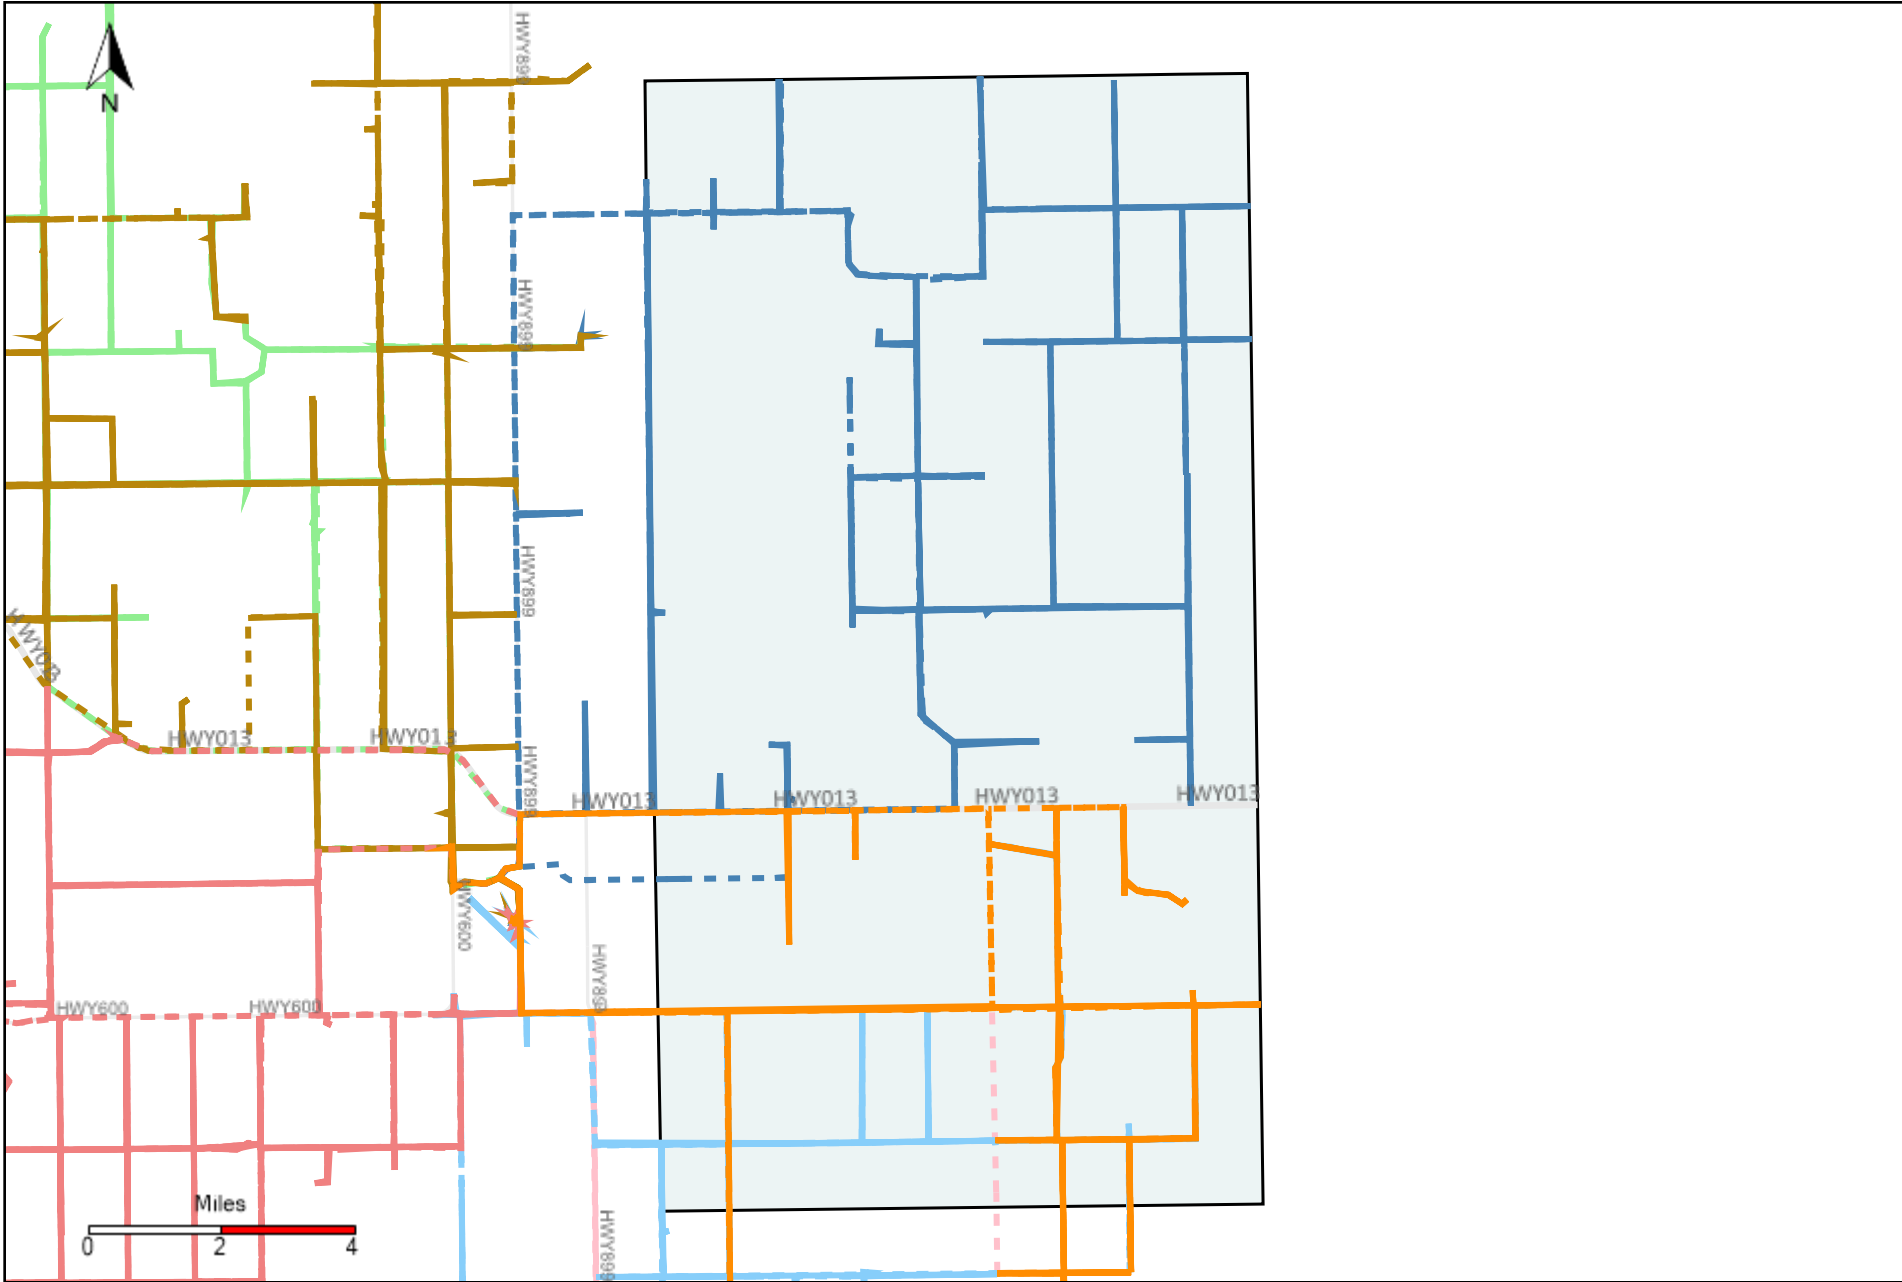

Provost Weekly Grader Report (2022-02-27 ~ 2022-03-05)

Division: 1 Grader Report(2022-02-27 ~ 2022-03-05)

Vehicle Name List	Total Distance(km)	Total Hours
*****	1698.29	119 hrs 29 min 33 sec

Division: 2 Grader Report(2022-02-27 ~ 2022-03-05)

Vehicle Name List	Total Distance(km)	Total Hours
*****	1447.68	97 hrs 34 min 27 sec

Division: 3 Grader Report(2022-02-27 ~ 2022-03-05)

Vehicle Name List	Total Distance(km)	Total Hours
*****	3963.68	274 hrs 1 min 24 sec

Division: 4 Grader Report(2022-02-27 ~ 2022-03-05)

Vehicle Name List	Total Distance(km)	Total Hours
*****	3623.93	255 hrs 22 min 0 sec

Division: 6 Grader Report(2022-02-27 ~ 2022-03-05)

Vehicle Name List	Total Distance(km)	Total Hours
*****	2428.68	166 hrs 48 min 25 sec

Division: 7 Grader Report(2022-02-27 ~ 2022-03-05)

Vehicle Name List	Total Distance(km)	Total Hours
*****	1935.69	131 hrs 21 min 11 sec