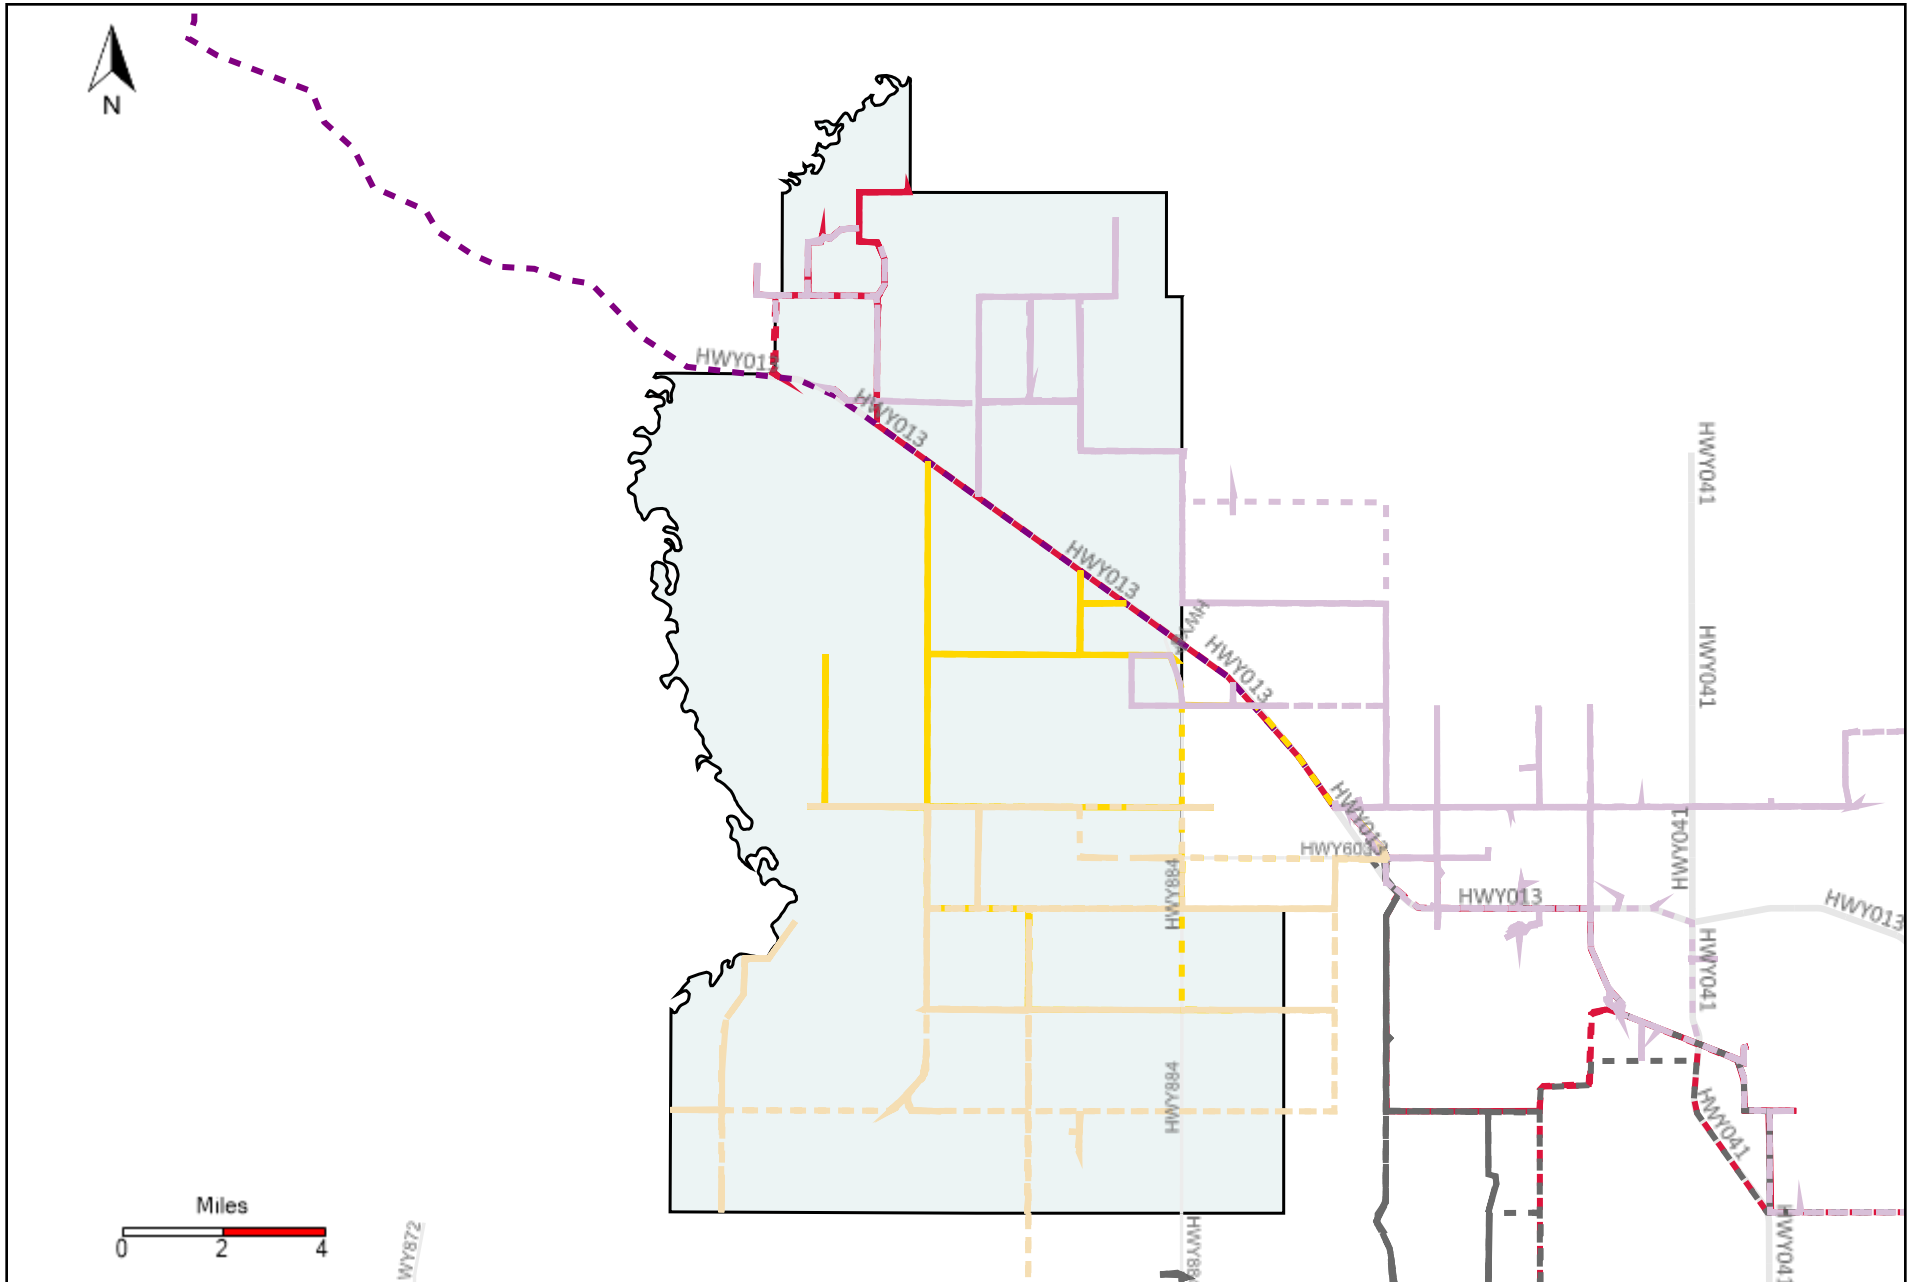

Vehicle Name List	Total Distance(km)	Total Hours
*****	1447.68	97 hrs 34 min 27 sec

Division: 3 Grader Report(2022-02-27 ~ 2022-03-05)

Vehicle Name List	Total Distance(km)	Total Hours
*****	3963.68	274 hrs 1 min 24 sec

Division: 4 Grader Report(2022-02-27 ~ 2022-03-05)

Vehicle Name List	Total Distance(km)	Total Hours
*****	3623.93	255 hrs 22 min 0 sec

Division: 6 Grader Report(2022-02-27 ~ 2022-03-05)

Vehicle Name List	Total Distance(km)	Total Hours
*****	2428.68	166 hrs 48 min 25 sec

Division: 7 Grader Report(2022-02-27 ~ 2022-03-05)

Vehicle Name List	Total Distance(km)	Total Hours
*****	1935.69	131 hrs 21 min 11 sec