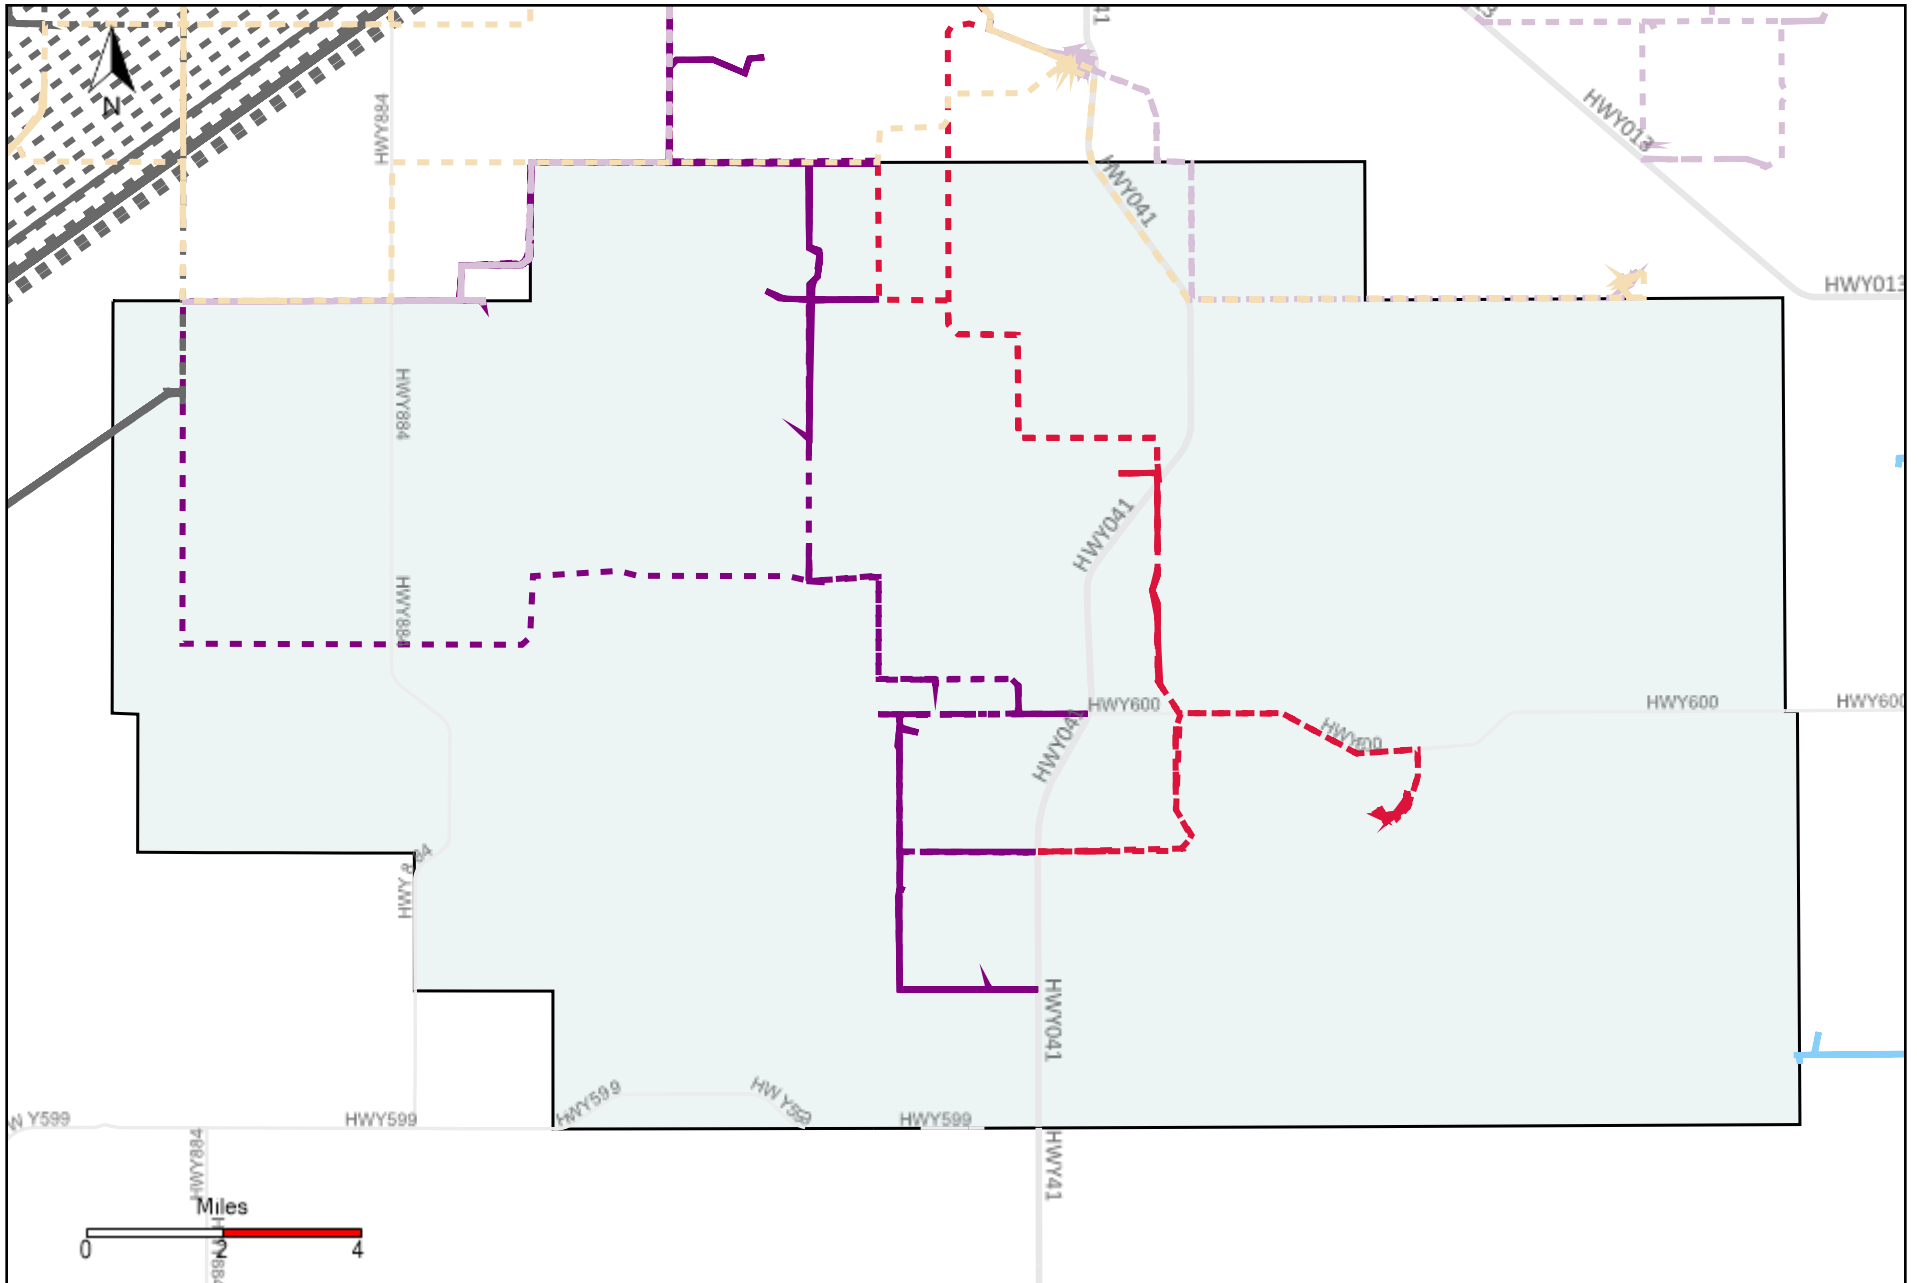

Provost Weekly Grader Report (2022-02-13 ~ 2022-02-19)

Division: 1 Grader Report(2022-02-13 ~ 2022-02-19)

Vehicle Name List	Total Distance(km)	Total Hours
*****	1238.33	76 hrs 42 min 2 sec

Division: 2 Grader Report(2022-02-13 ~ 2022-02-19)

Vehicle Name List	Total Distance(km)	Total Hours
*****	921.24	54 hrs 10 min 56 sec

Division: 3 Grader Report(2022-02-13 ~ 2022-02-19)

Vehicle Name List	Total Distance(km)	Total Hours
*****	2193.61	148 hrs 25 min 52 sec

Division: 4 Grader Report(2022-02-13 ~ 2022-02-19)

Vehicle Name List	Total Distance(km)	Total Hours
*****	2290.23	168 hrs 11 min 24 sec

Division: 5 Grader Report(2022-02-13 ~ 2022-02-19)

Vehicle Name List	Total Distance(km)	Total Hours
*****	5719.95	138 hrs 8 min 45 sec

Division: 6 Grader Report(2022-02-13 ~ 2022-02-19)

Vehicle Name List	Total Distance(km)	Total Hours
*****	5824.3	138 hrs 9 min 32 sec

Division: 7 Grader Report(2022-02-13 ~ 2022-02-19)

Vehicle Name List	Total Distance(km)	Total Hours
*****	5433	128 hrs 41 min 6 sec