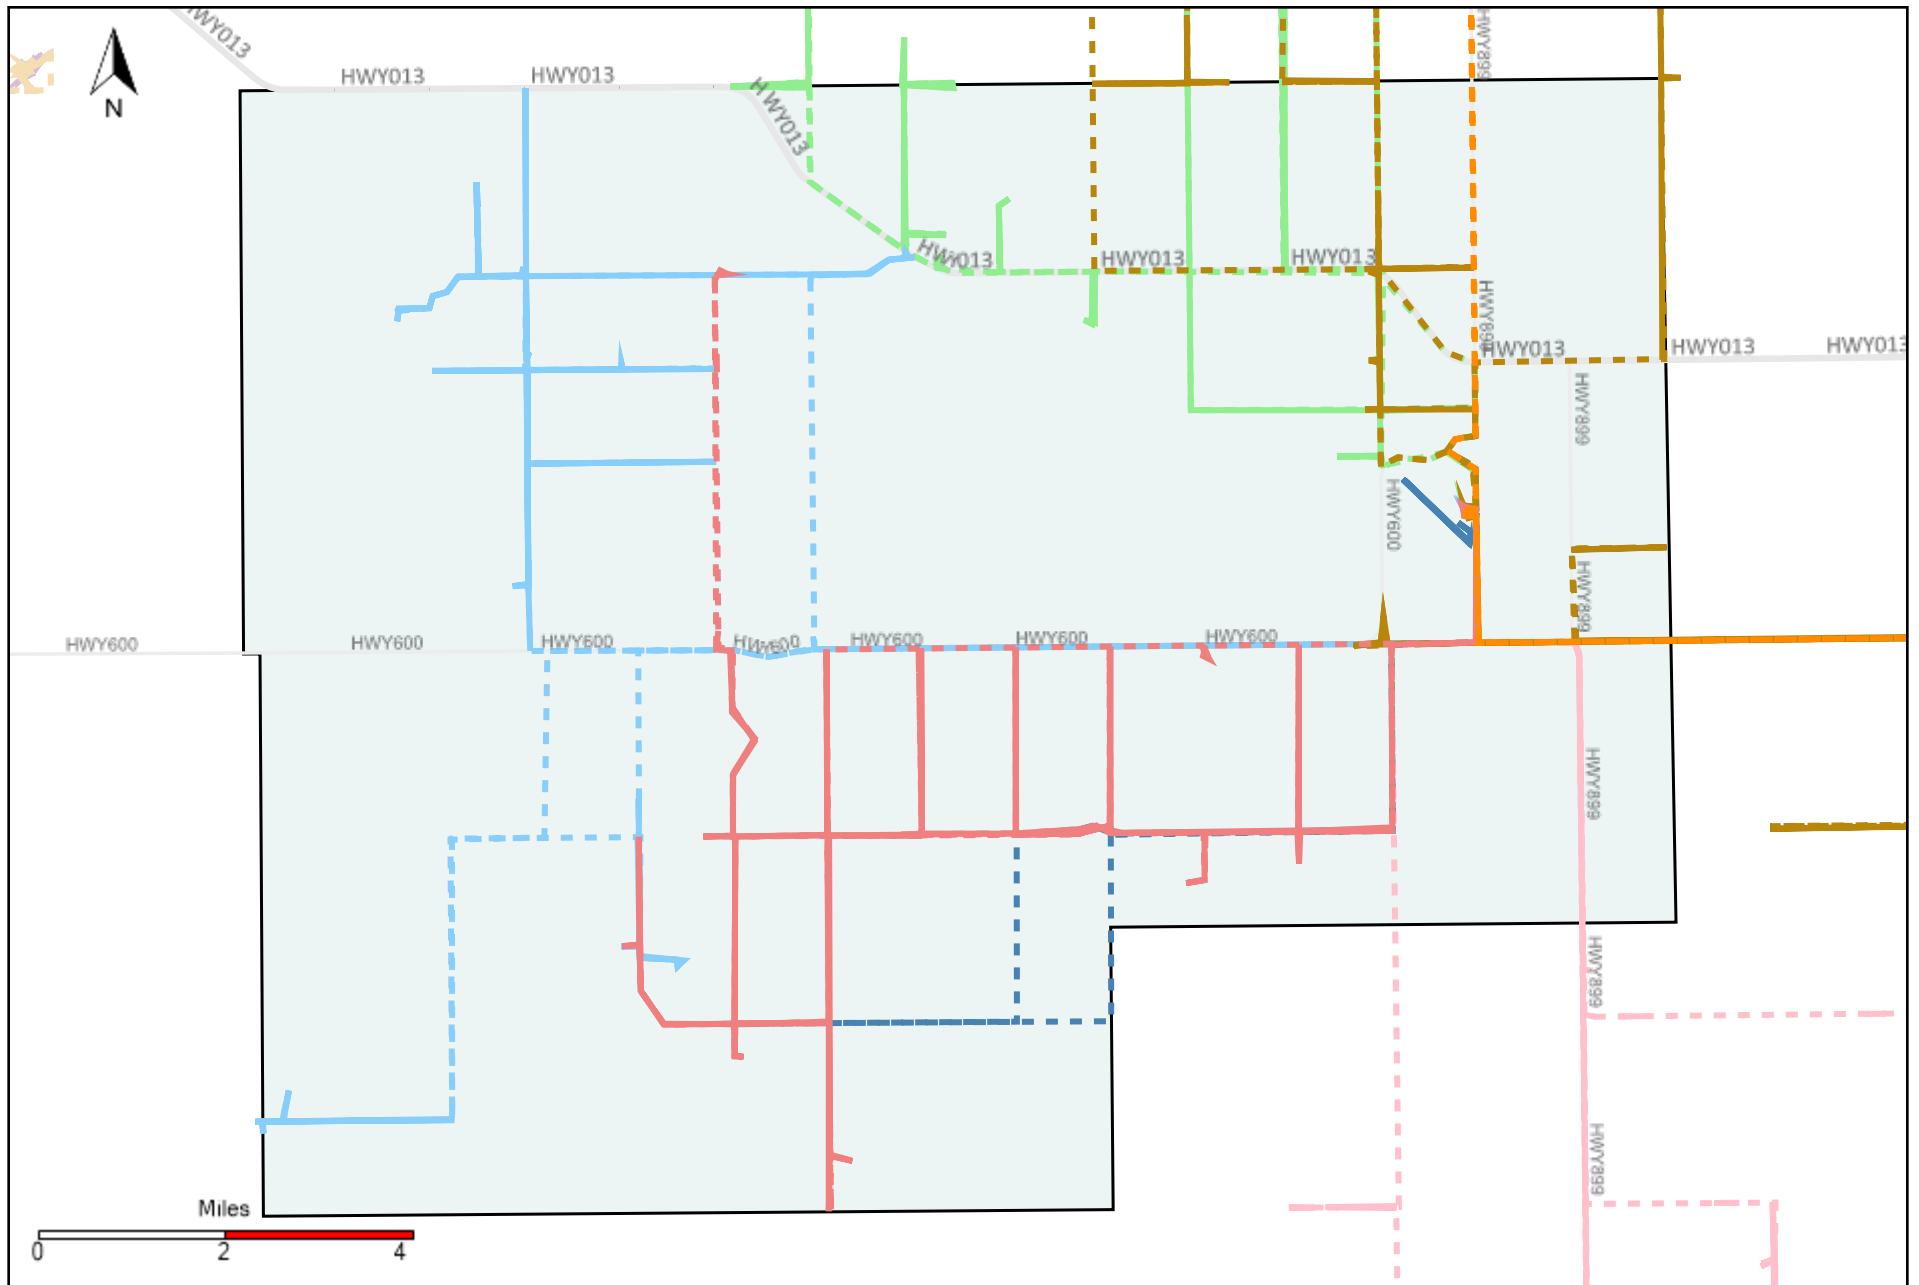

Provost Weekly Grader Report (2022-02-13 ~ 2022-02-19)

Division: 1 Grader Report(2022-02-13 ~ 2022-02-19)

Vehicle Name List	Total Distance(km)	Total Hours
*****	1238.33	76 hrs 42 min 2 sec

Division: 2 Grader Report(2022-02-13 ~ 2022-02-19)

Vehicle Name List	Total Distance(km)	Total Hours
*****	921.24	54 hrs 10 min 56 sec

Division: 3 Grader Report(2022-02-13 ~ 2022-02-19)

Vehicle Name List	Total Distance(km)	Total Hours
*****	2193.61	148 hrs 25 min 52 sec

Division: 4 Grader Report(2022-02-13 ~ 2022-02-19)

Vehicle Name List	Total Distance(km)	Total Hours
*****	2290.23	168 hrs 11 min 24 sec

Division: 5 Grader Report(2022-02-13 ~ 2022-02-19)

Vehicle Name List	Total Distance(km)	Total Hours
*****	5719.95	138 hrs 8 min 45 sec

Division: 6 Grader Report(2022-02-13 ~ 2022-02-19)

Vehicle Name List	Total Distance(km)	Total Hours
*****	5824.3	138 hrs 9 min 32 sec

Division: 7 Grader Report(2022-02-13 ~ 2022-02-19)

Vehicle Name List	Total Distance(km)	Total Hours
*****	5433	128 hrs 41 min 6 sec