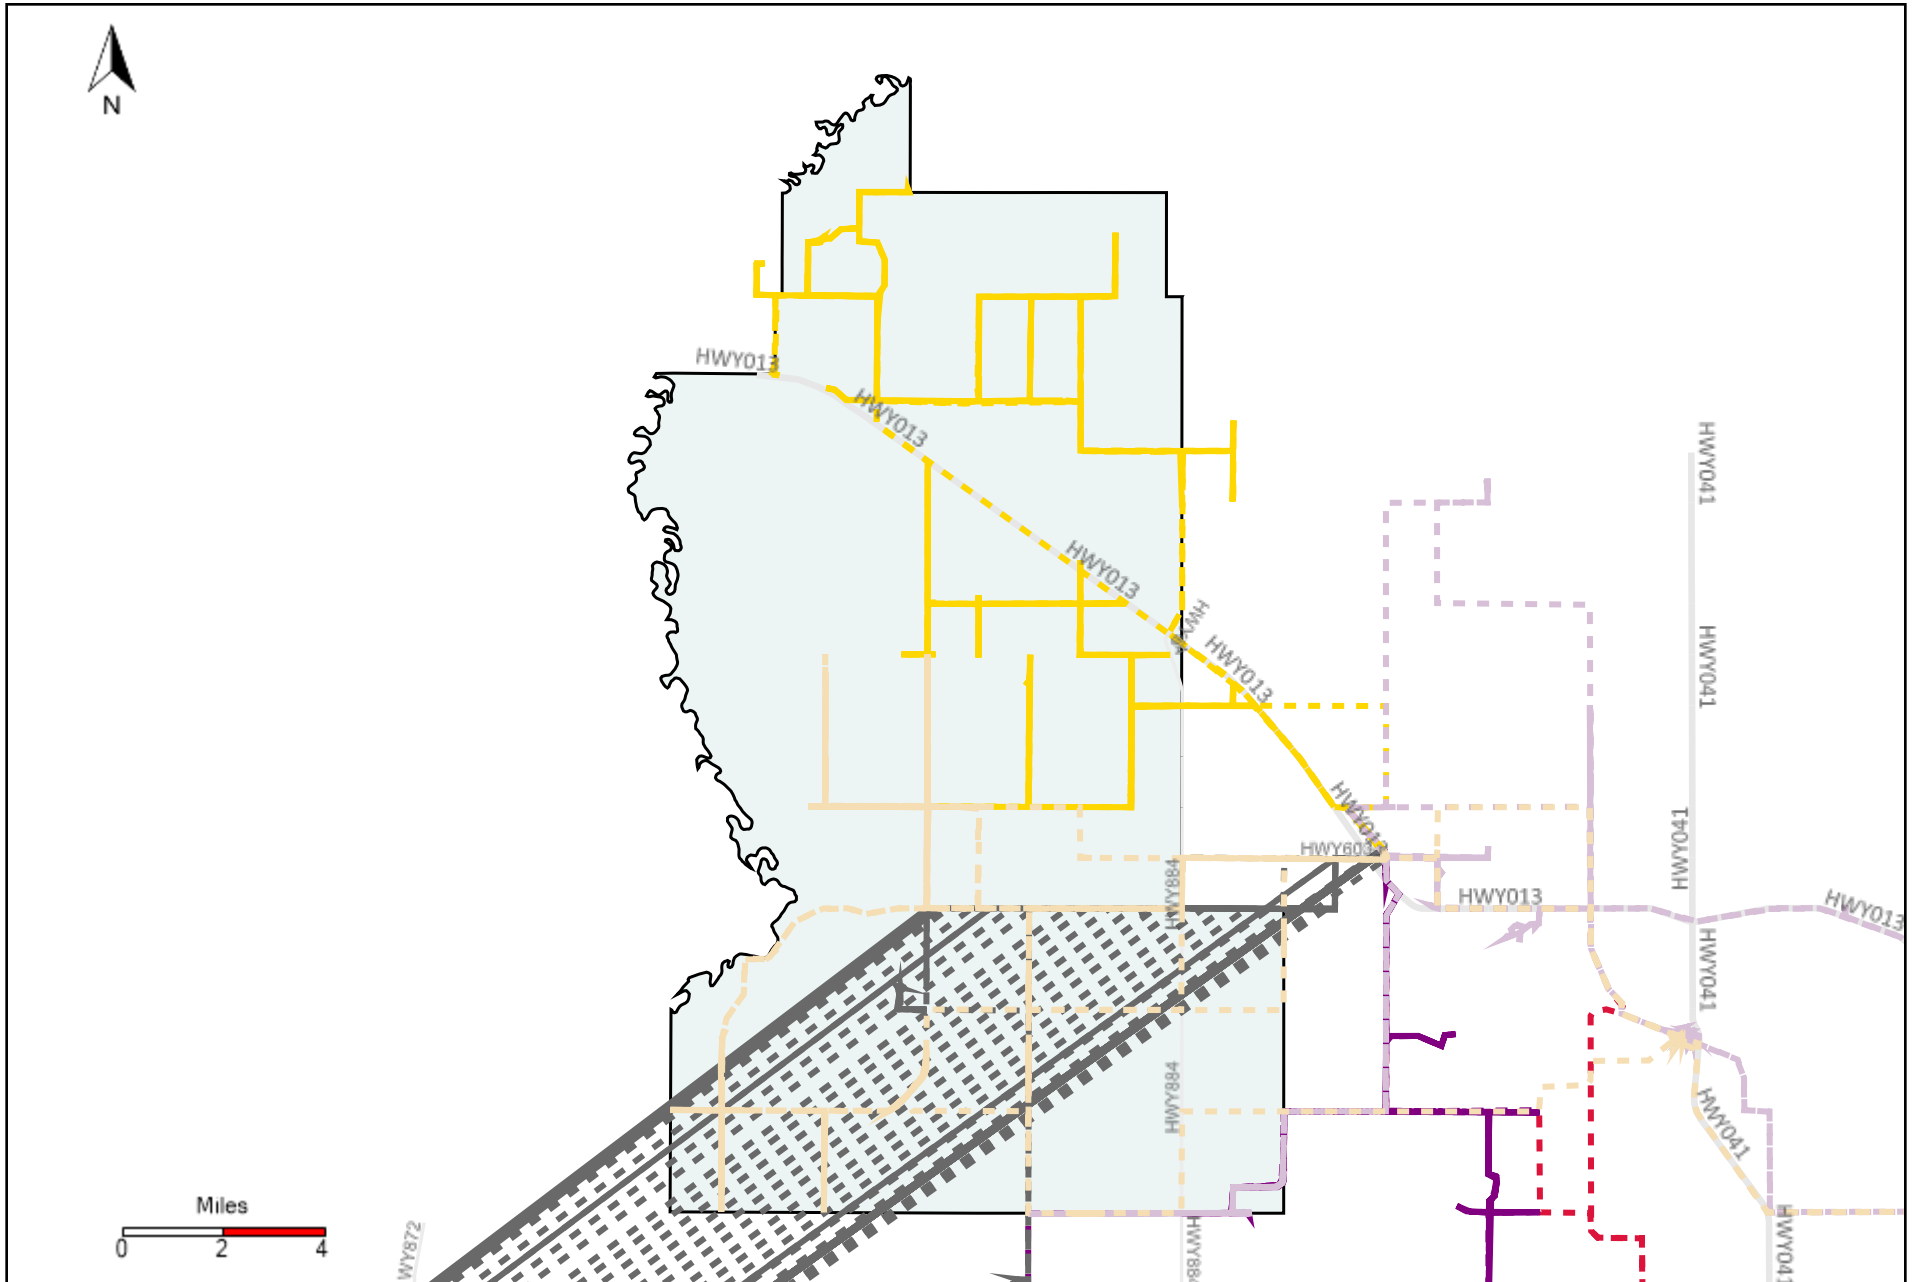

Division: 4 Grader Report(2022-02-13 ~ 2022-02-19)

Vehicle Name List	Total Distance(km)	Total Hours
*****	2290.23	168 hrs 11 min 24 sec

Division: 5 Grader Report(2022-02-13 ~ 2022-02-19)

Vehicle Name List	Total Distance(km)	Total Hours
*****	5719.95	138 hrs 8 min 45 sec

Division: 6 Grader Report(2022-02-13 ~ 2022-02-19)

Vehicle Name List	Total Distance(km)	Total Hours
*****	5824.3	138 hrs 9 min 32 sec

Division: 7 Grader Report(2022-02-13 ~ 2022-02-19)

Vehicle Name List	Total Distance(km)	Total Hours
*****	5433	128 hrs 41 min 6 sec