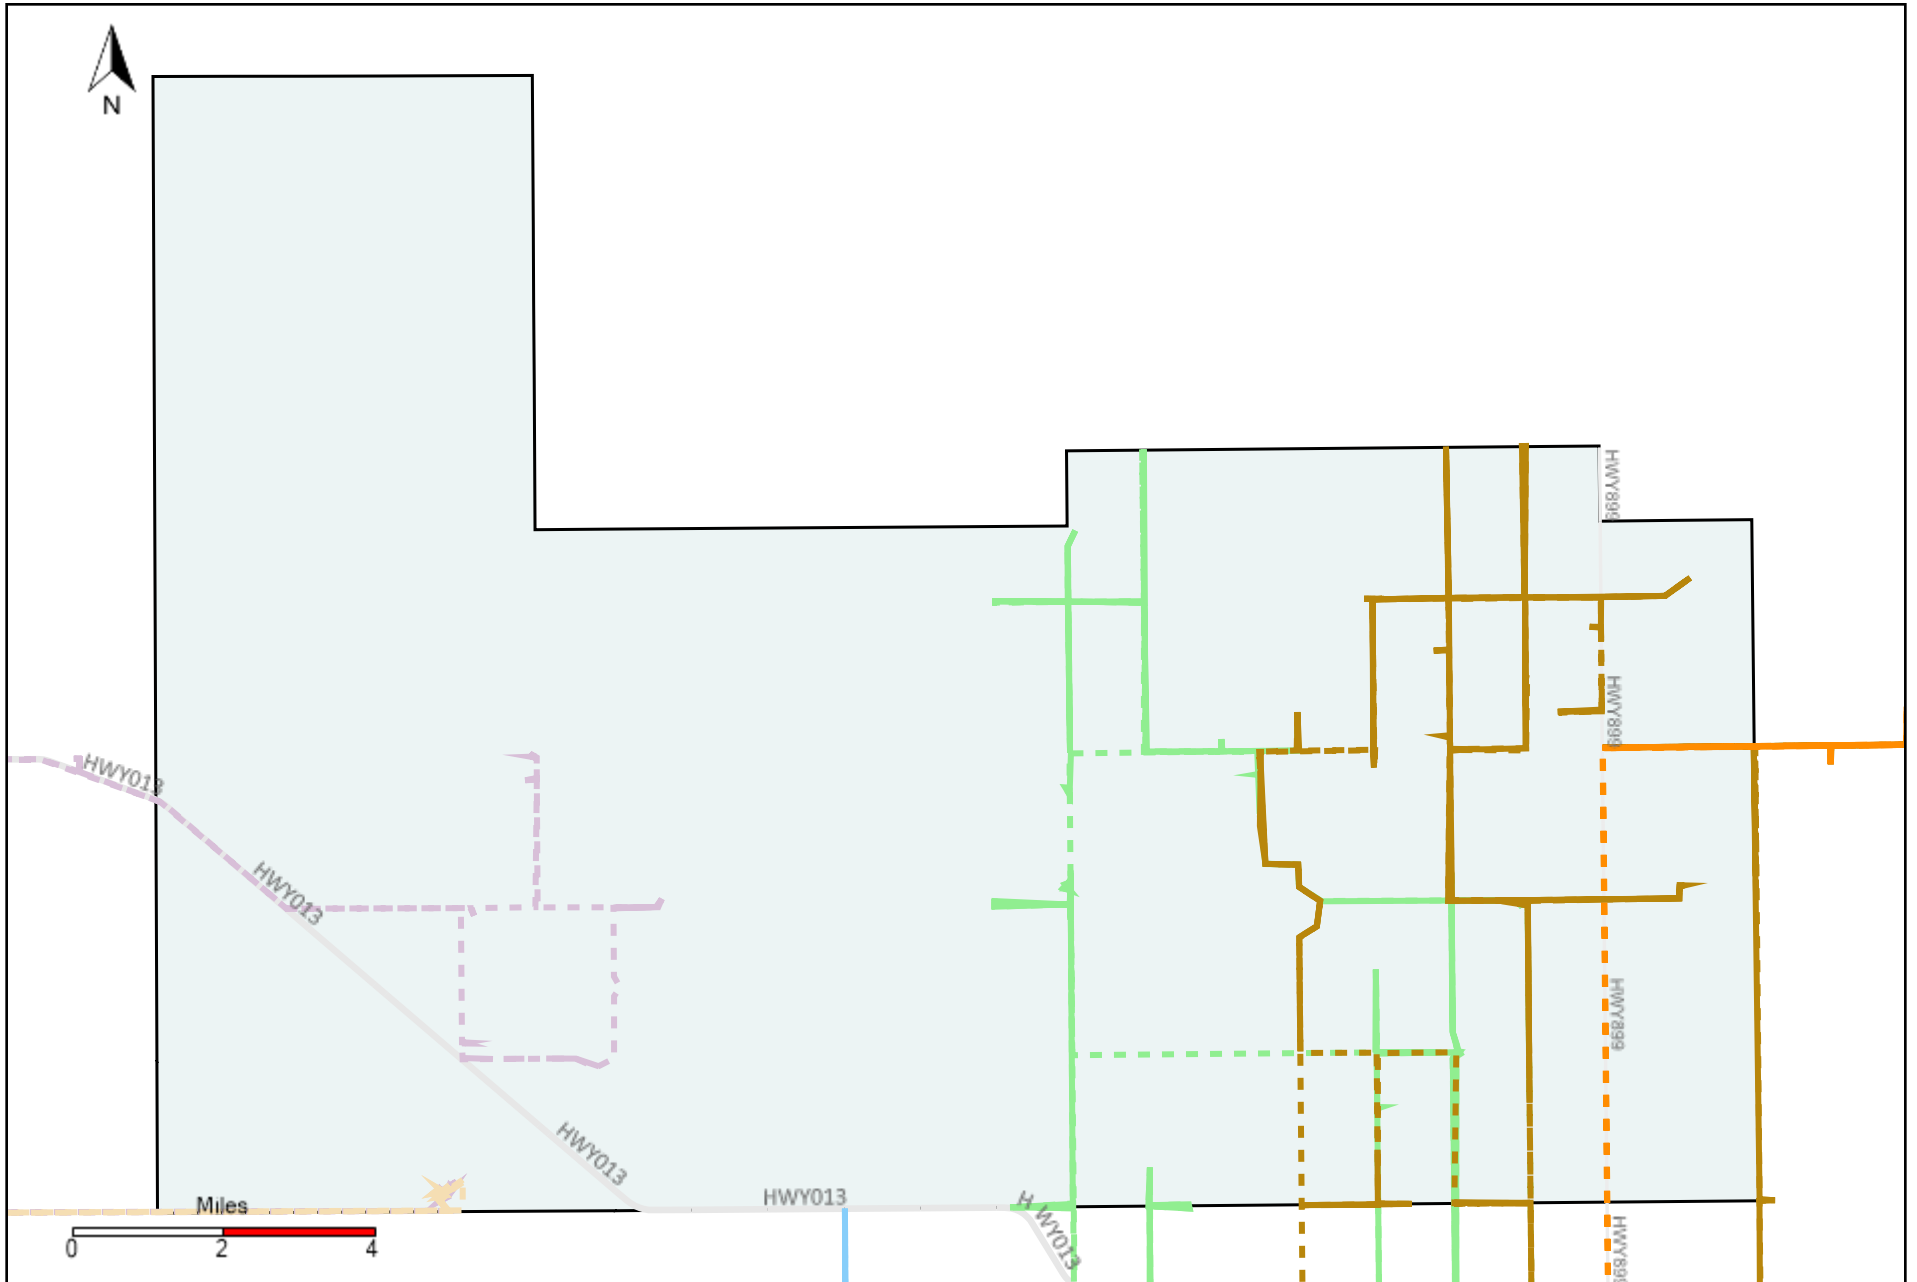

Provost Weekly Grader Report (2022-02-13 ~ 2022-02-19)

Division: 1 Grader Report(2022-02-13 ~ 2022-02-19)

Vehicle Name List	Total Distance(km)	Total Hours
*****	1238.33	76 hrs 42 min 2 sec

Division: 2 Grader Report(2022-02-13 ~ 2022-02-19)

Vehicle Name List	Total Distance(km)	Total Hours
*****	921.24	54 hrs 10 min 56 sec

Division: 3 Grader Report(2022-02-13 ~ 2022-02-19)

Vehicle Name List	Total Distance(km)	Total Hours
*****	2193.61	148 hrs 25 min 52 sec

Division: 4 Grader Report(2022-02-13 ~ 2022-02-19)

Vehicle Name List	Total Distance(km)	Total Hours
*****	2290.23	168 hrs 11 min 24 sec

Division: 5 Grader Report(2022-02-13 ~ 2022-02-19)

Vehicle Name List	Total Distance(km)	Total Hours
*****	5719.95	138 hrs 8 min 45 sec

Division: 6 Grader Report(2022-02-13 ~ 2022-02-19)

Vehicle Name List	Total Distance(km)	Total Hours
*****	5824.3	138 hrs 9 min 32 sec

Division: 7 Grader Report(2022-02-13 ~ 2022-02-19)

Vehicle Name List	Total Distance(km)	Total Hours
*****	5433	128 hrs 41 min 6 sec