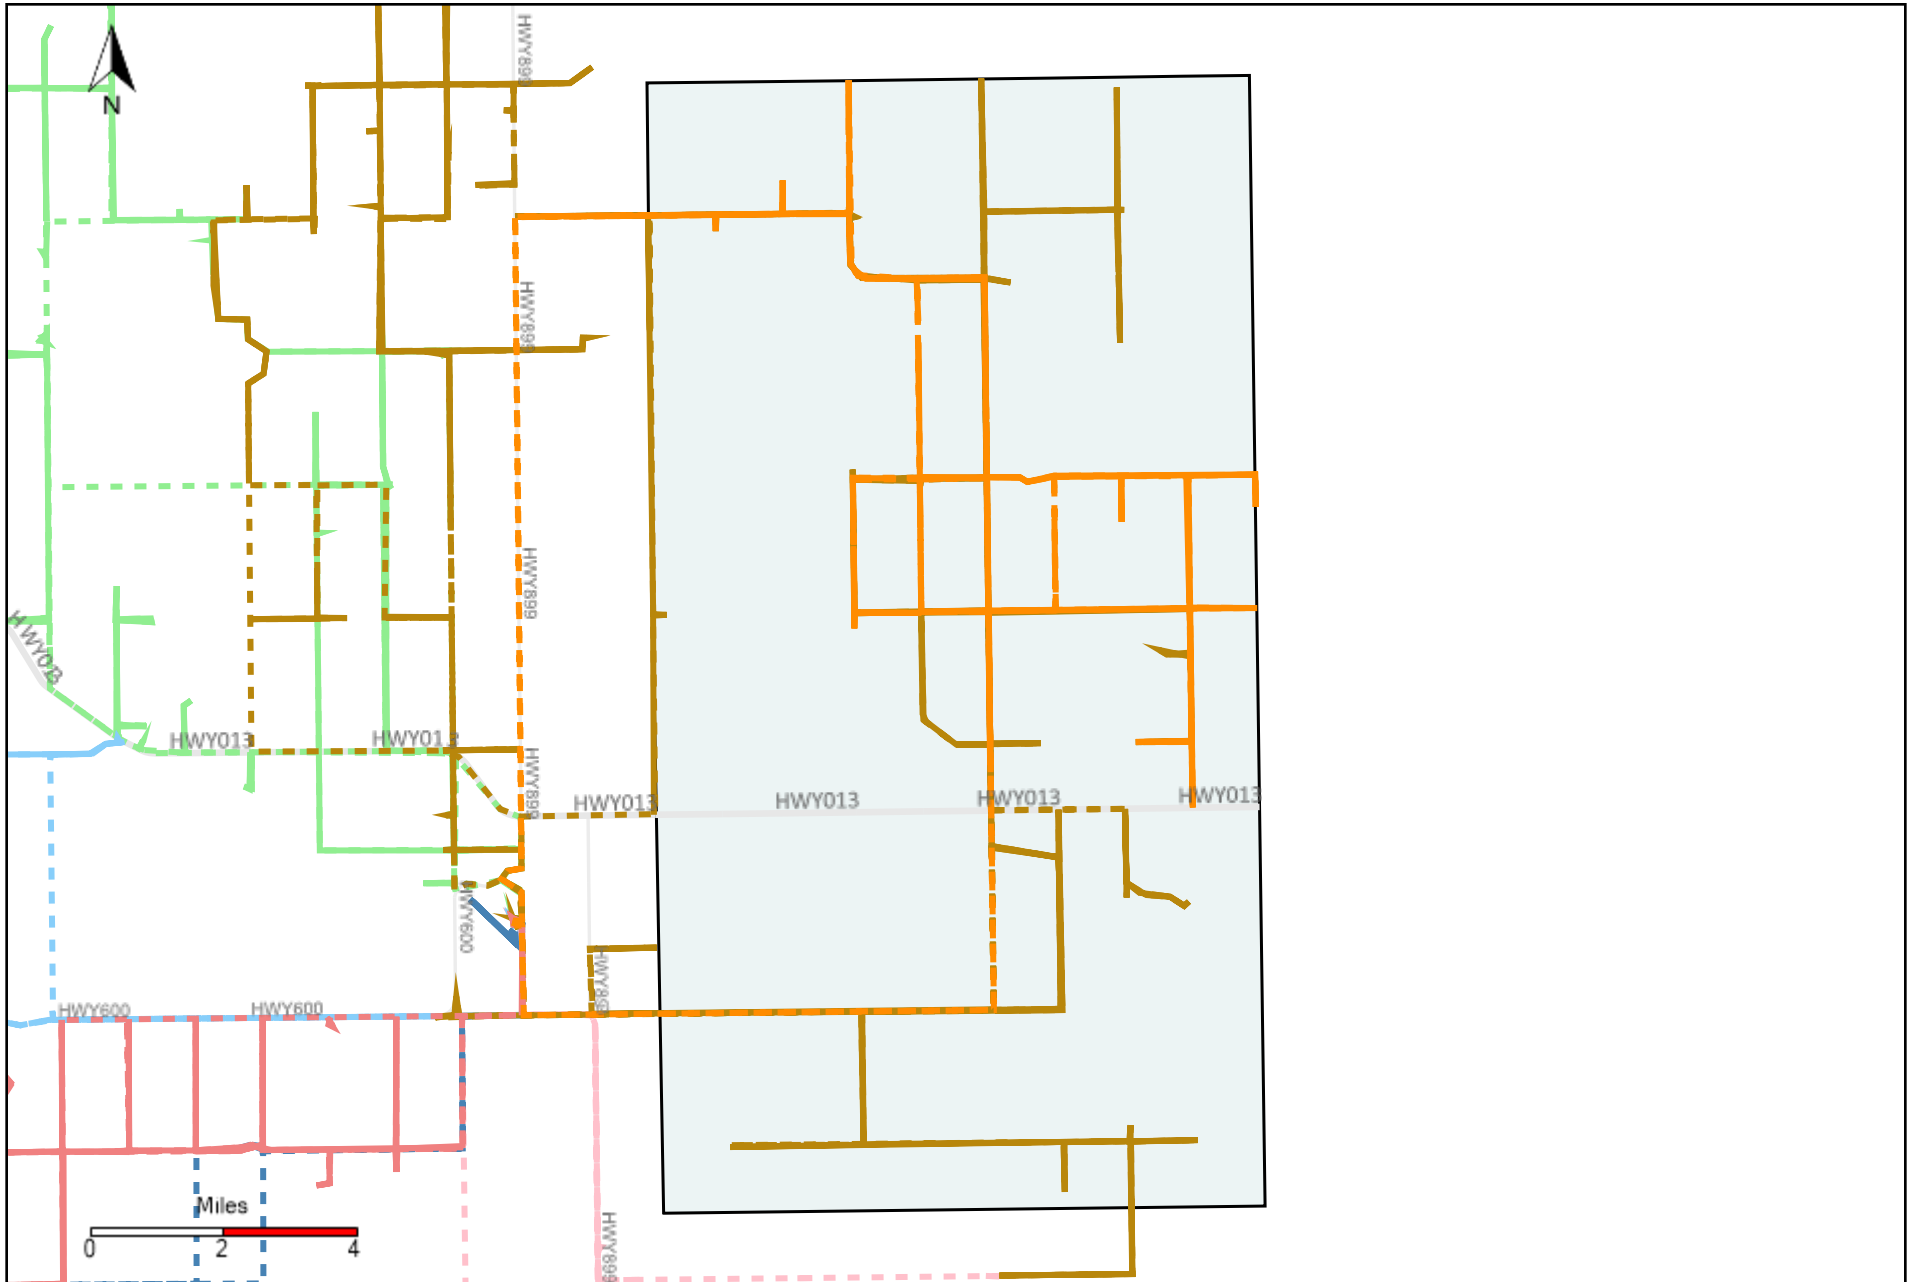

Provost Weekly Grader Report (2022-02-13 ~ 2022-02-19)

Division: 1 Grader Report(2022-02-13 ~ 2022-02-19)

Vehicle Name List	Total Distance(km)	Total Hours
*****	1238.33	76 hrs 42 min 2 sec

Division: 2 Grader Report(2022-02-13 ~ 2022-02-19)

Vehicle Name List	Total Distance(km)	Total Hours
*****	921.24	54 hrs 10 min 56 sec

Division: 3 Grader Report(2022-02-13 ~ 2022-02-19)

Vehicle Name List	Total Distance(km)	Total Hours
*****	2193.61	148 hrs 25 min 52 sec

Division: 4 Grader Report(2022-02-13 ~ 2022-02-19)

Vehicle Name List	Total Distance(km)	Total Hours
*****	2290.23	168 hrs 11 min 24 sec

Division: 5 Grader Report(2022-02-13 ~ 2022-02-19)

Vehicle Name List	Total Distance(km)	Total Hours
*****	5719.95	138 hrs 8 min 45 sec

Division: 6 Grader Report(2022-02-13 ~ 2022-02-19)

Vehicle Name List	Total Distance(km)	Total Hours
*****	5824.3	138 hrs 9 min 32 sec

Division: 7 Grader Report(2022-02-13 ~ 2022-02-19)

Vehicle Name List	Total Distance(km)	Total Hours
*****	5433	128 hrs 41 min 6 sec