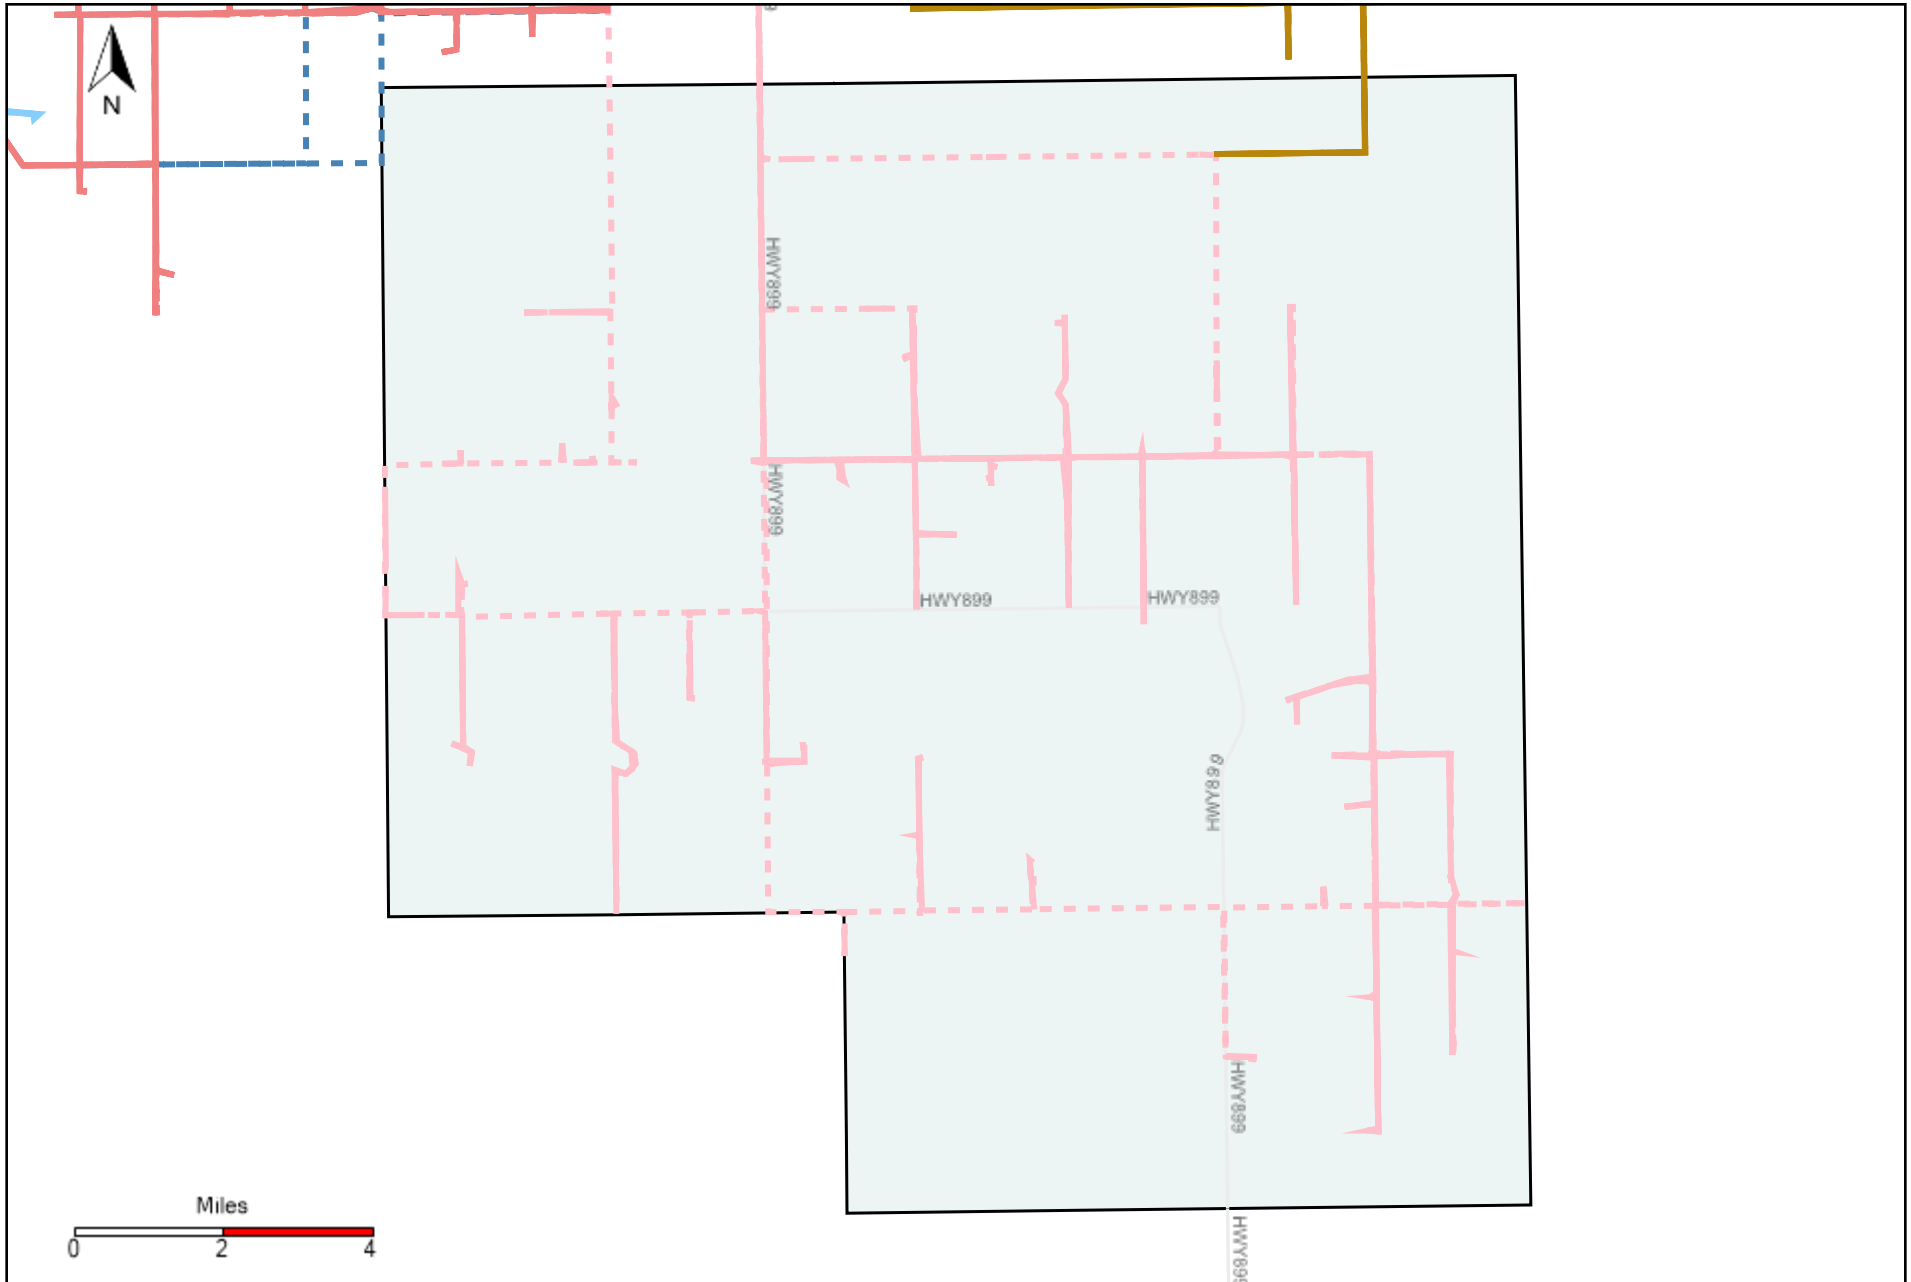

Provost Weekly Grader Report (2022-02-13 ~ 2022-02-19)

Division: 1 Grader Report(2022-02-13 ~ 2022-02-19)

Vehicle Name List	Total Distance(km)	Total Hours
*****	1238.33	76 hrs 42 min 2 sec

Division: 2 Grader Report(2022-02-13 ~ 2022-02-19)

Vehicle Name List	Total Distance(km)	Total Hours
*****	921.24	54 hrs 10 min 56 sec

Division: 3 Grader Report(2022-02-13 ~ 2022-02-19)

Vehicle Name List	Total Distance(km)	Total Hours
*****	2193.61	148 hrs 25 min 52 sec

Division: 4 Grader Report(2022-02-13 ~ 2022-02-19)

Vehicle Name List	Total Distance(km)	Total Hours
*****	2290.23	168 hrs 11 min 24 sec

Division: 5 Grader Report(2022-02-13 ~ 2022-02-19)

Vehicle Name List	Total Distance(km)	Total Hours
*****	5719.95	138 hrs 8 min 45 sec

Division: 6 Grader Report(2022-02-13 ~ 2022-02-19)

Vehicle Name List	Total Distance(km)	Total Hours
*****	5824.3	138 hrs 9 min 32 sec

Division: 7 Grader Report(2022-02-13 ~ 2022-02-19)

Vehicle Name List	Total Distance(km)	Total Hours
*****	5433	128 hrs 41 min 6 sec