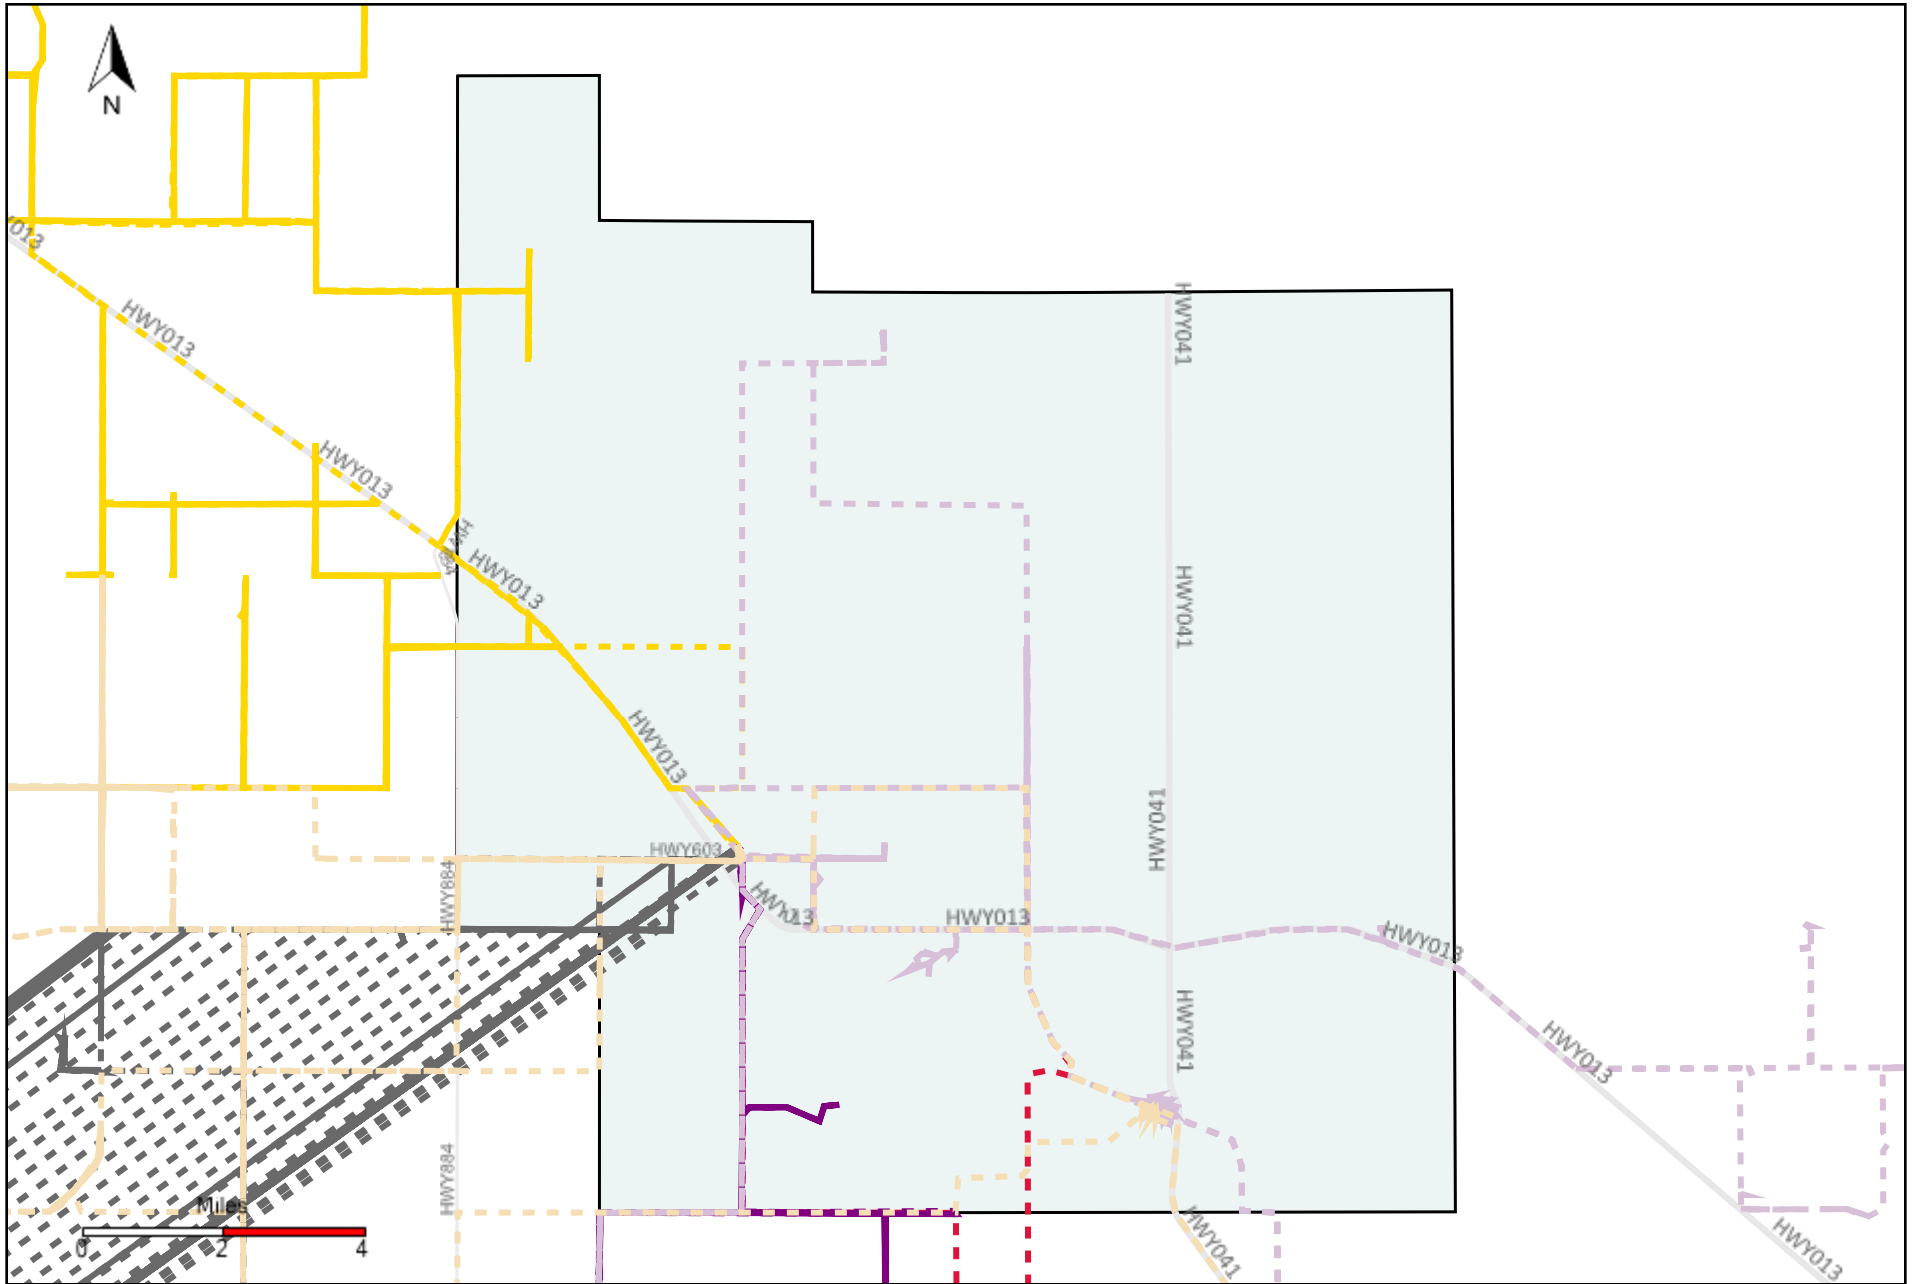

Division: 6 Grader Report(2022-02-13 ~ 2022-02-19)

Vehicle Name List	Total Distance(km)	Total Hours
*****	5824.3	138 hrs 9 min 32 sec