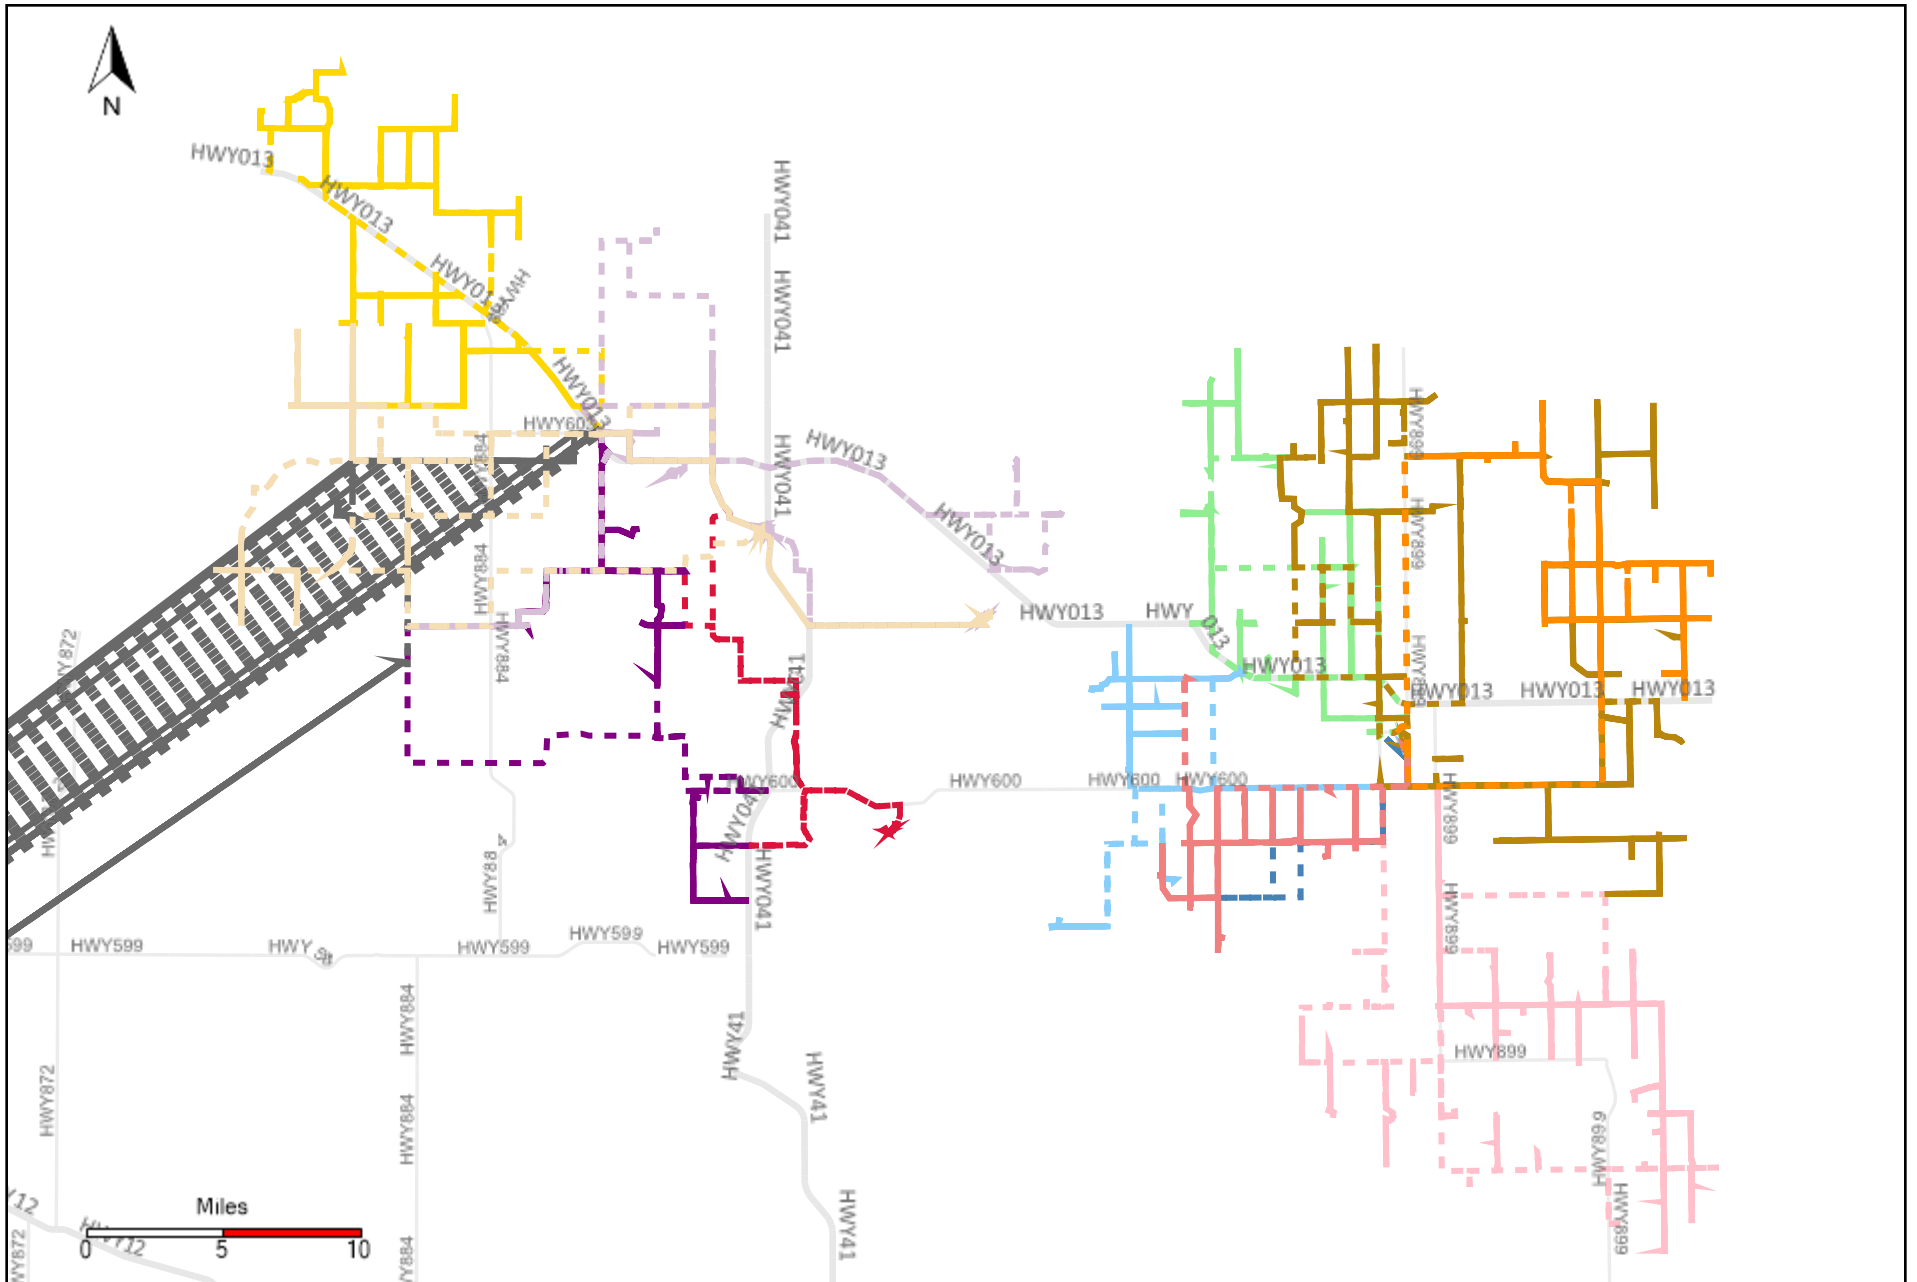

Provost Weekly Grader Report (2022-02-13 ~ 2022-02-19)

Division: 1 Grader Report(2022-02-13 ~ 2022-02-19)

Vehicle Name List	Total Distance(km)	Total Hours
*****	1238.33	76 hrs 42 min 2 sec

Division: 2 Grader Report(2022-02-13 ~ 2022-02-19)

Vehicle Name List	Total Distance(km)	Total Hours
*****	921.24	54 hrs 10 min 56 sec

Division: 3 Grader Report(2022-02-13 ~ 2022-02-19)

Vehicle Name List	Total Distance(km)	Total Hours
*****	2193.61	148 hrs 25 min 52 sec

Division: 4 Grader Report(2022-02-13 ~ 2022-02-19)

Vehicle Name List	Total Distance(km)	Total Hours
*****	2290.23	168 hrs 11 min 24 sec

Division: 5 Grader Report(2022-02-13 ~ 2022-02-19)

Vehicle Name List	Total Distance(km)	Total Hours
*****	5719.95	138 hrs 8 min 45 sec

Division: 6 Grader Report(2022-02-13 ~ 2022-02-19)

Vehicle Name List	Total Distance(km)	Total Hours
*****	5824.3	138 hrs 9 min 32 sec

Division: 7 Grader Report(2022-02-13 ~ 2022-02-19)

Vehicle Name List	Total Distance(km)	Total Hours
*****	5433	128 hrs 41 min 6 sec