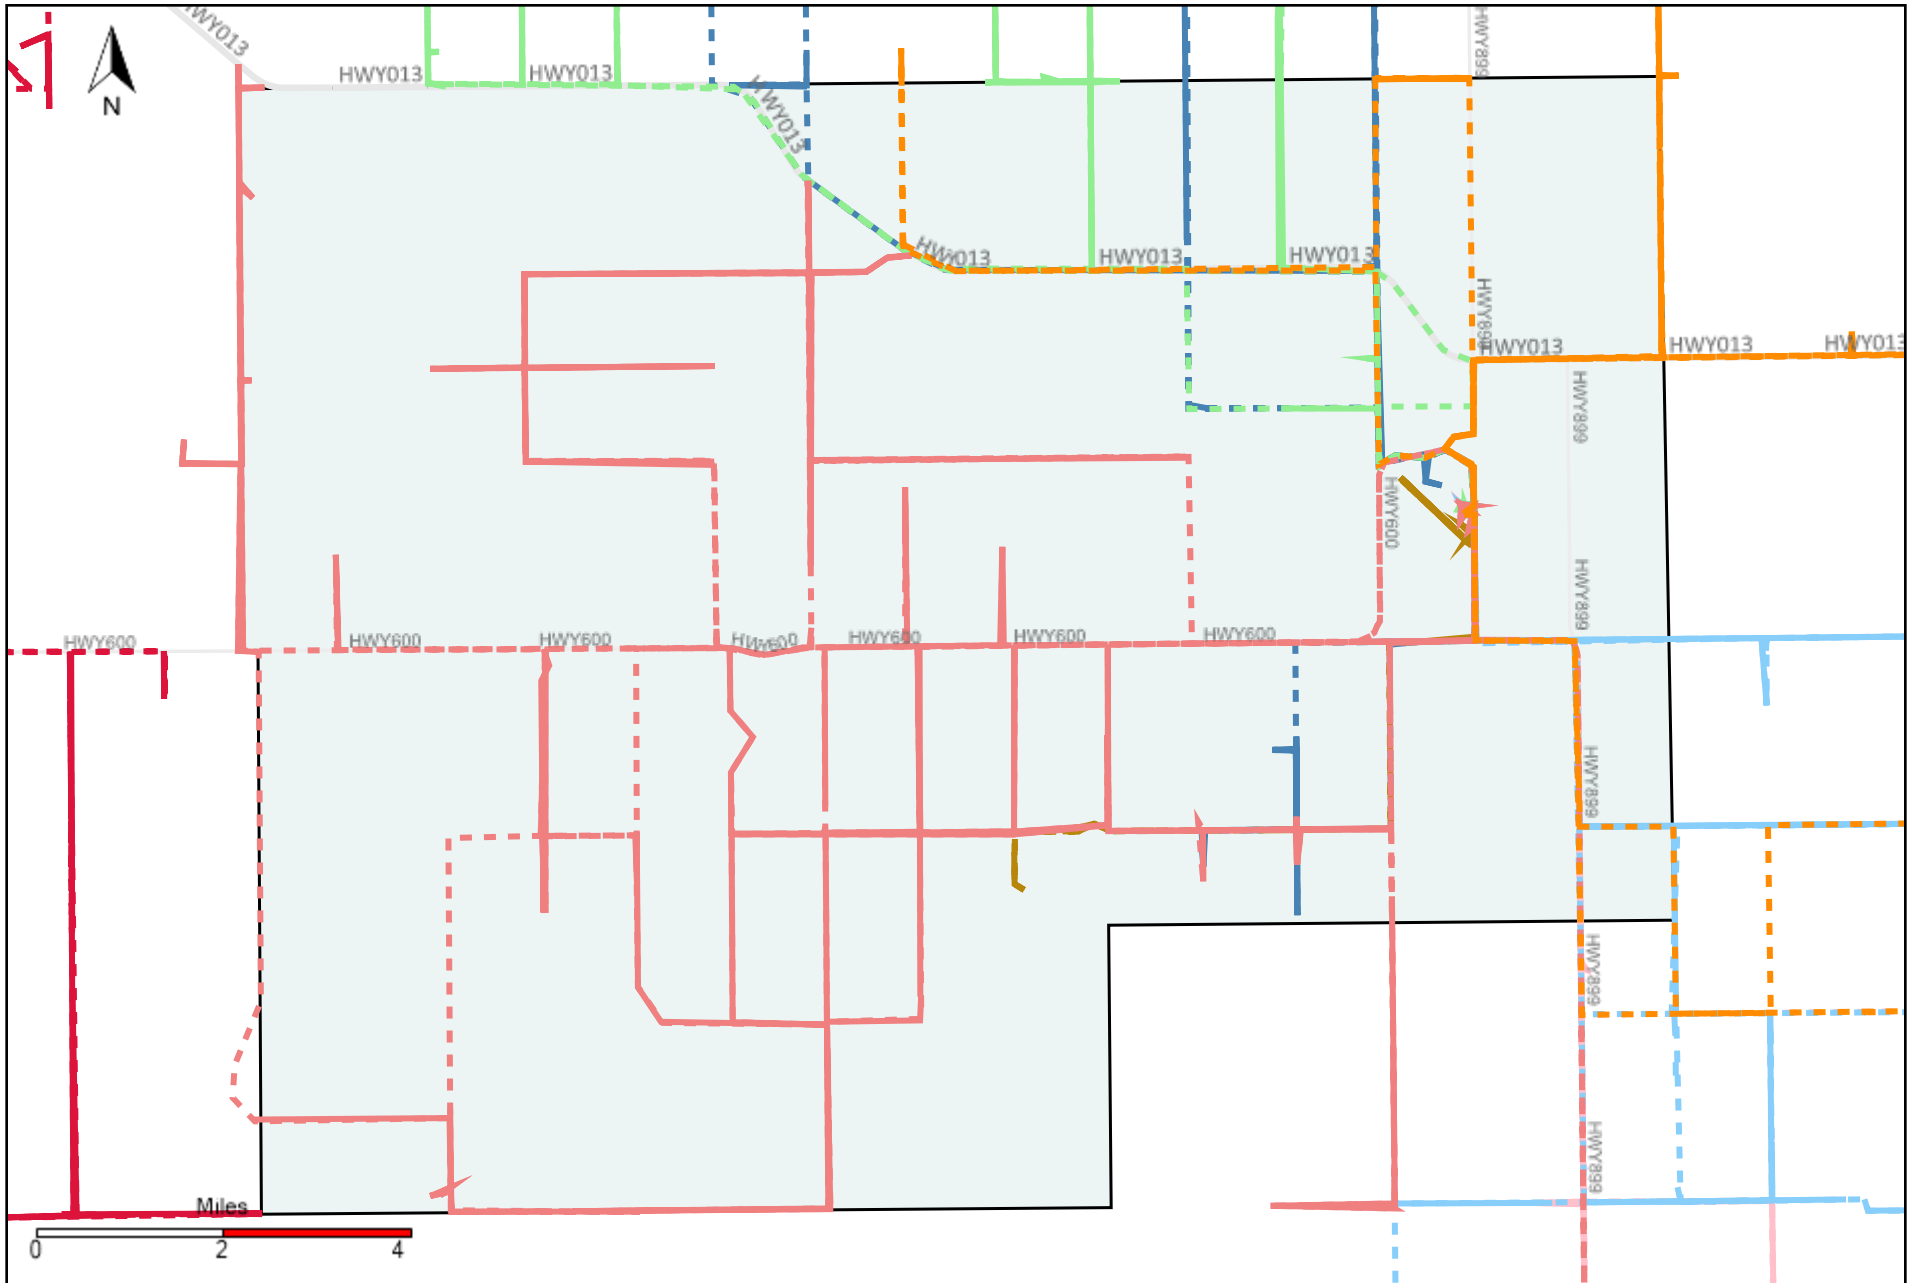

Division: 1 Grader Report(2022-02-06 ~ 2022-02-12)

Vehicle Name List	Total Distance(km)	Total Hours
*****	1776.74	131 hrs 17 min 18 sec

Division: 2 Grader Report(2022-02-06 ~ 2022-02-12)

Vehicle Name List	Total Distance(km)	Total Hours
*****	761.05	52 hrs 14 min 7 sec

Division: 3 Grader Report(2022-02-06 ~ 2022-02-12)

Vehicle Name List	Total Distance(km)	Total Hours
*****	2996.75	217 hrs 6 min 39 sec

Division: 4 Grader Report(2022-02-06 ~ 2022-02-12)

Vehicle Name List	Total Distance(km)	Total Hours
*****	2702.3	195 hrs 58 min 14 sec

Division: 5 Grader Report(2022-02-06 ~ 2022-02-12)

Vehicle Name List	Total Distance(km)	Total Hours
*****	1628.48	120 hrs 52 min 53 sec

Division: 6 Grader Report(2022-02-06 ~ 2022-02-12)

Vehicle Name List	Total Distance(km)	Total Hours
*****	2733.33	198 hrs 41 min 57 sec

Division: 7 Grader Report(2022-02-06 ~ 2022-02-12)

Vehicle Name List	Total Distance(km)	Total Hours
*****	2733.33	198 hrs 41 min 57 sec