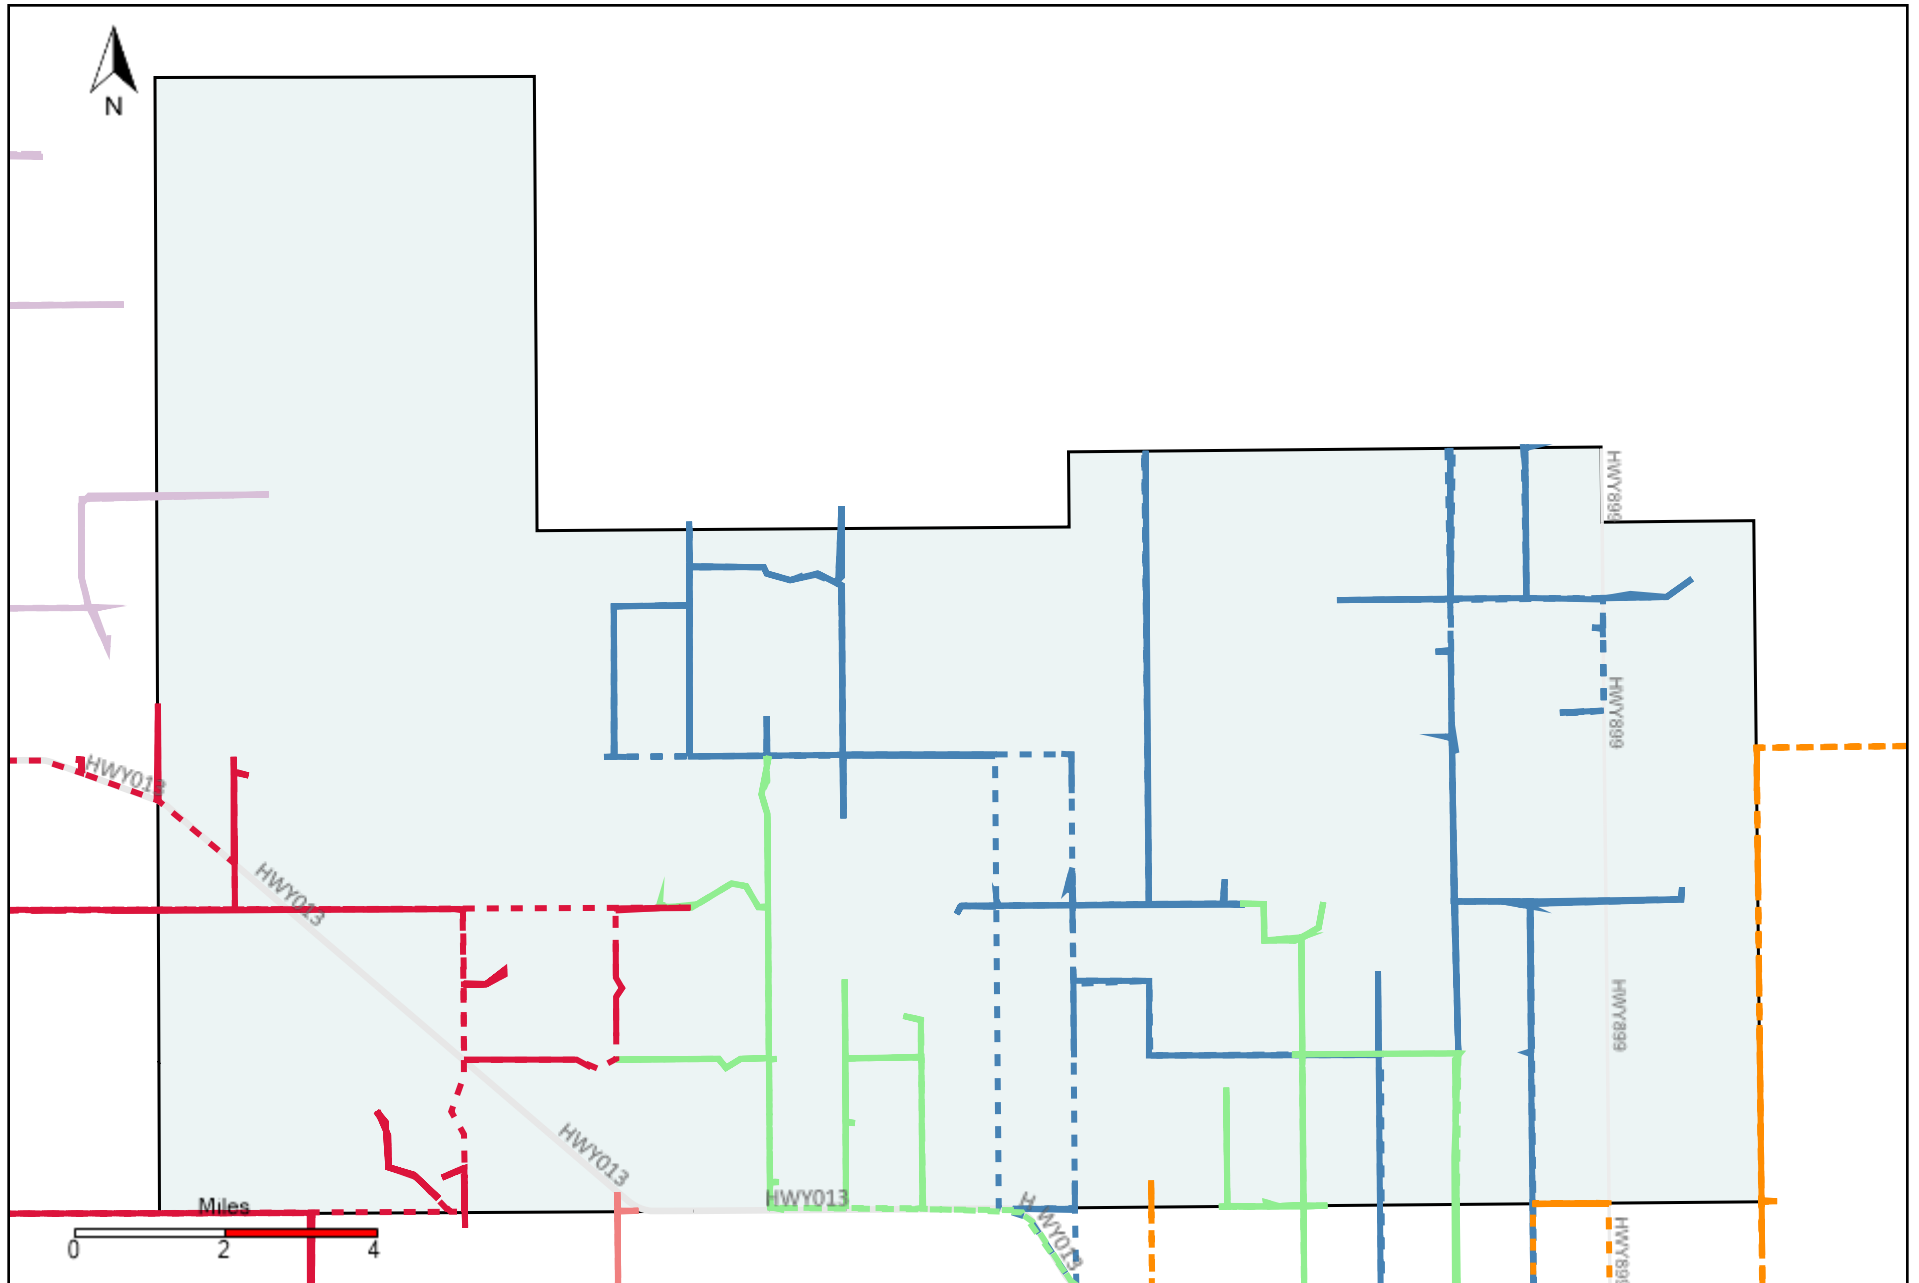

Division: 1 Grader Report(2022-02-06 ~ 2022-02-12)

Vehicle Name List	Total Distance(km)	Total Hours
*****	1776.74	131 hrs 17 min 18 sec

Division: 2 Grader Report(2022-02-06 ~ 2022-02-12)

Vehicle Name List	Total Distance(km)	Total Hours
*****	761.05	52 hrs 14 min 7 sec

Division: 3 Grader Report(2022-02-06 ~ 2022-02-12)

Vehicle Name List	Total Distance(km)	Total Hours
*****	2996.75	217 hrs 6 min 39 sec

Division: 4 Grader Report(2022-02-06 ~ 2022-02-12)

Vehicle Name List	Total Distance(km)	Total Hours
*****	2702.3	195 hrs 58 min 14 sec

Division: 5 Grader Report(2022-02-06 ~ 2022-02-12)

Vehicle Name List	Total Distance(km)	Total Hours
*****	1628.48	120 hrs 52 min 53 sec

Division: 6 Grader Report(2022-02-06 ~ 2022-02-12)

Vehicle Name List	Total Distance(km)	Total Hours
*****	2733.33	198 hrs 41 min 57 sec

Division: 7 Grader Report(2022-02-06 ~ 2022-02-12)

Vehicle Name List	Total Distance(km)	Total Hours
*****	2733.33	198 hrs 41 min 57 sec