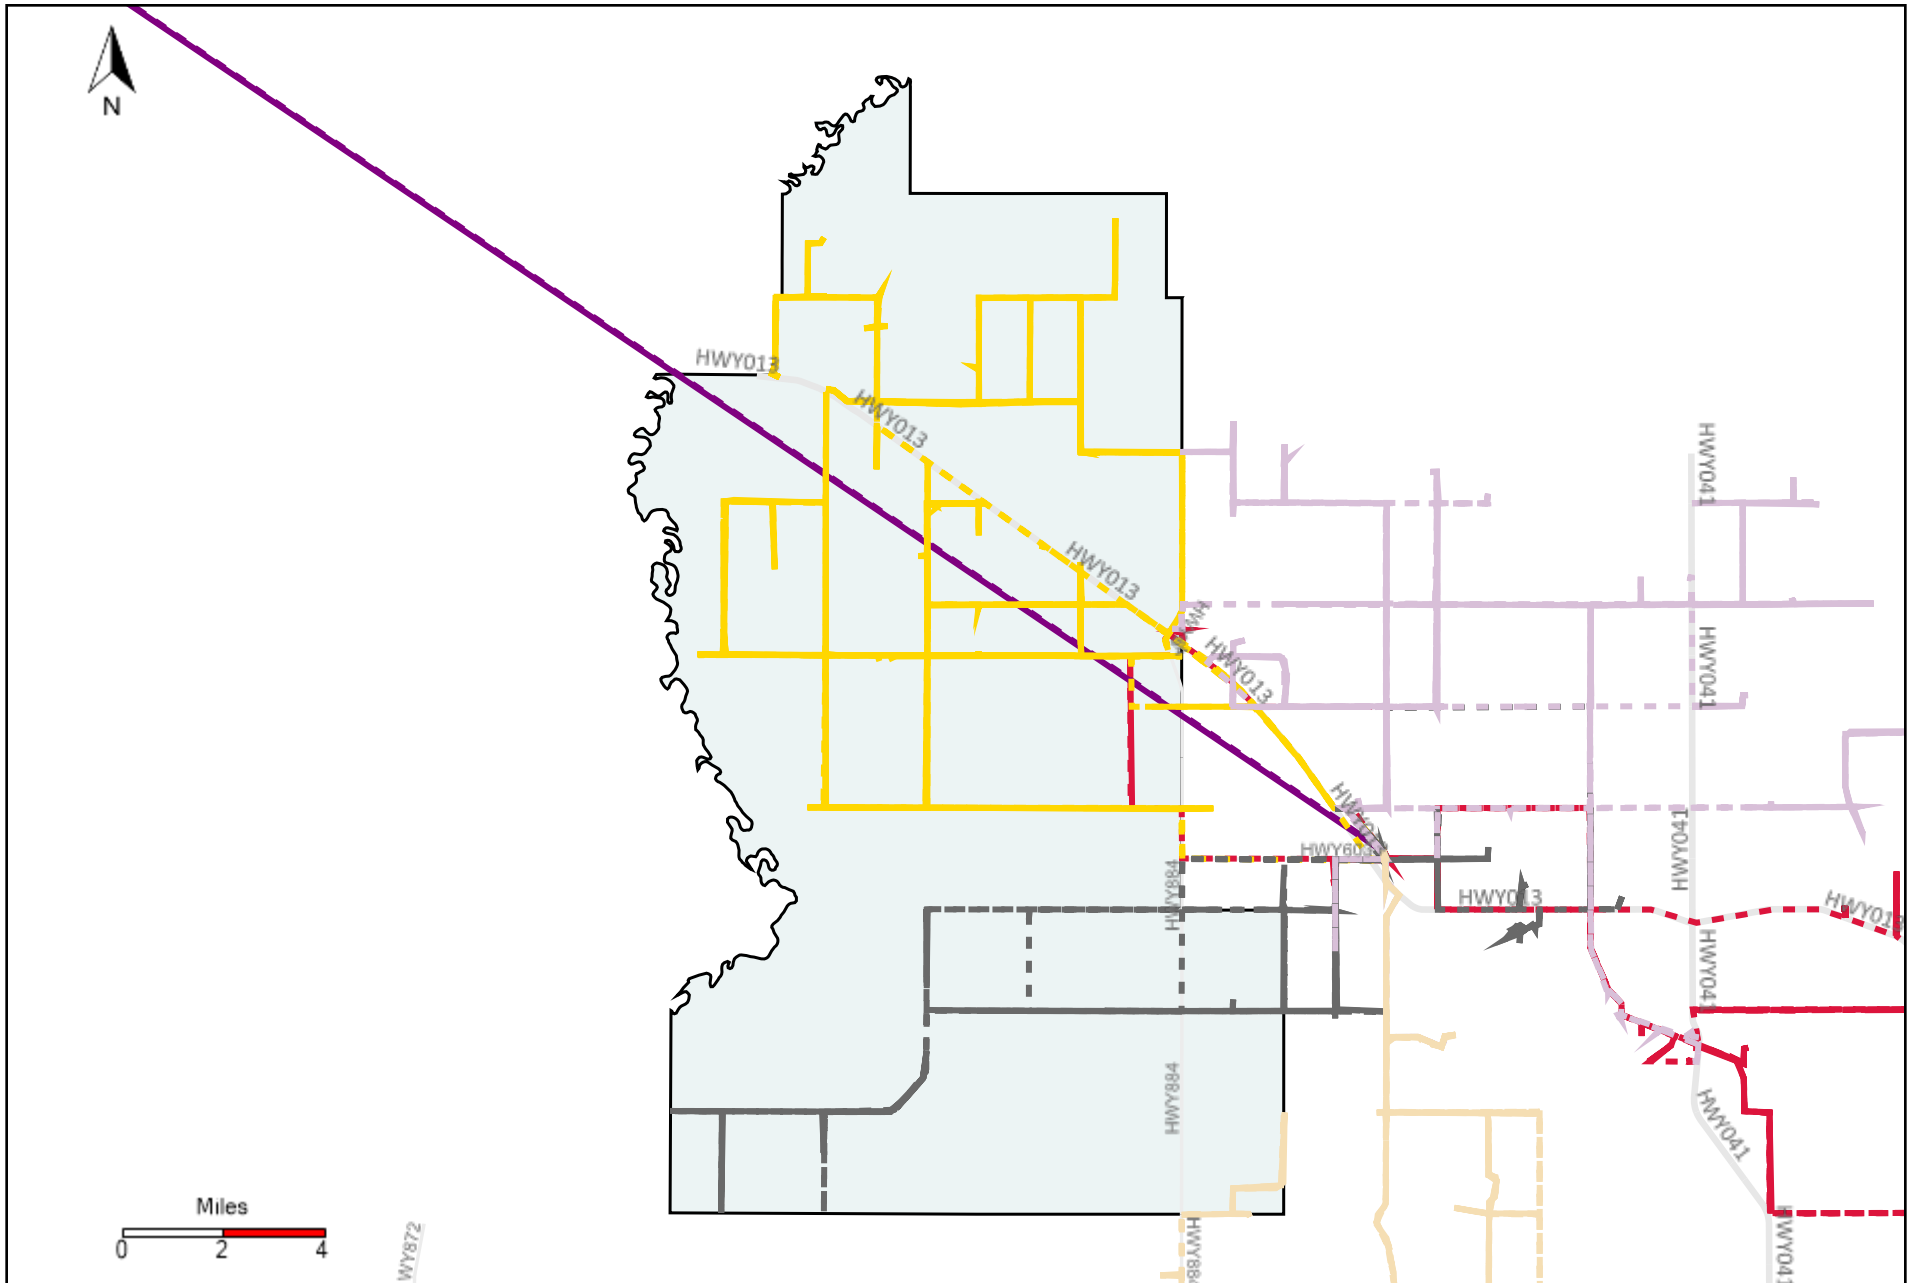

Division: 5 Grader Report(2022-02-06 ~ 2022-02-12)

Vehicle Name List	Total Distance(km)	Total Hours
*****	1628.48	120 hrs 52 min 53 sec

Division: 6 Grader Report(2022-02-06 ~ 2022-02-12)

Vehicle Name List	Total Distance(km)	Total Hours
*****	2733.33	198 hrs 41 min 57 sec

Division: 7 Grader Report(2022-02-06 ~ 2022-02-12)

Vehicle Name List	Total Distance(km)	Total Hours
*****	2733.33	198 hrs 41 min 57 sec