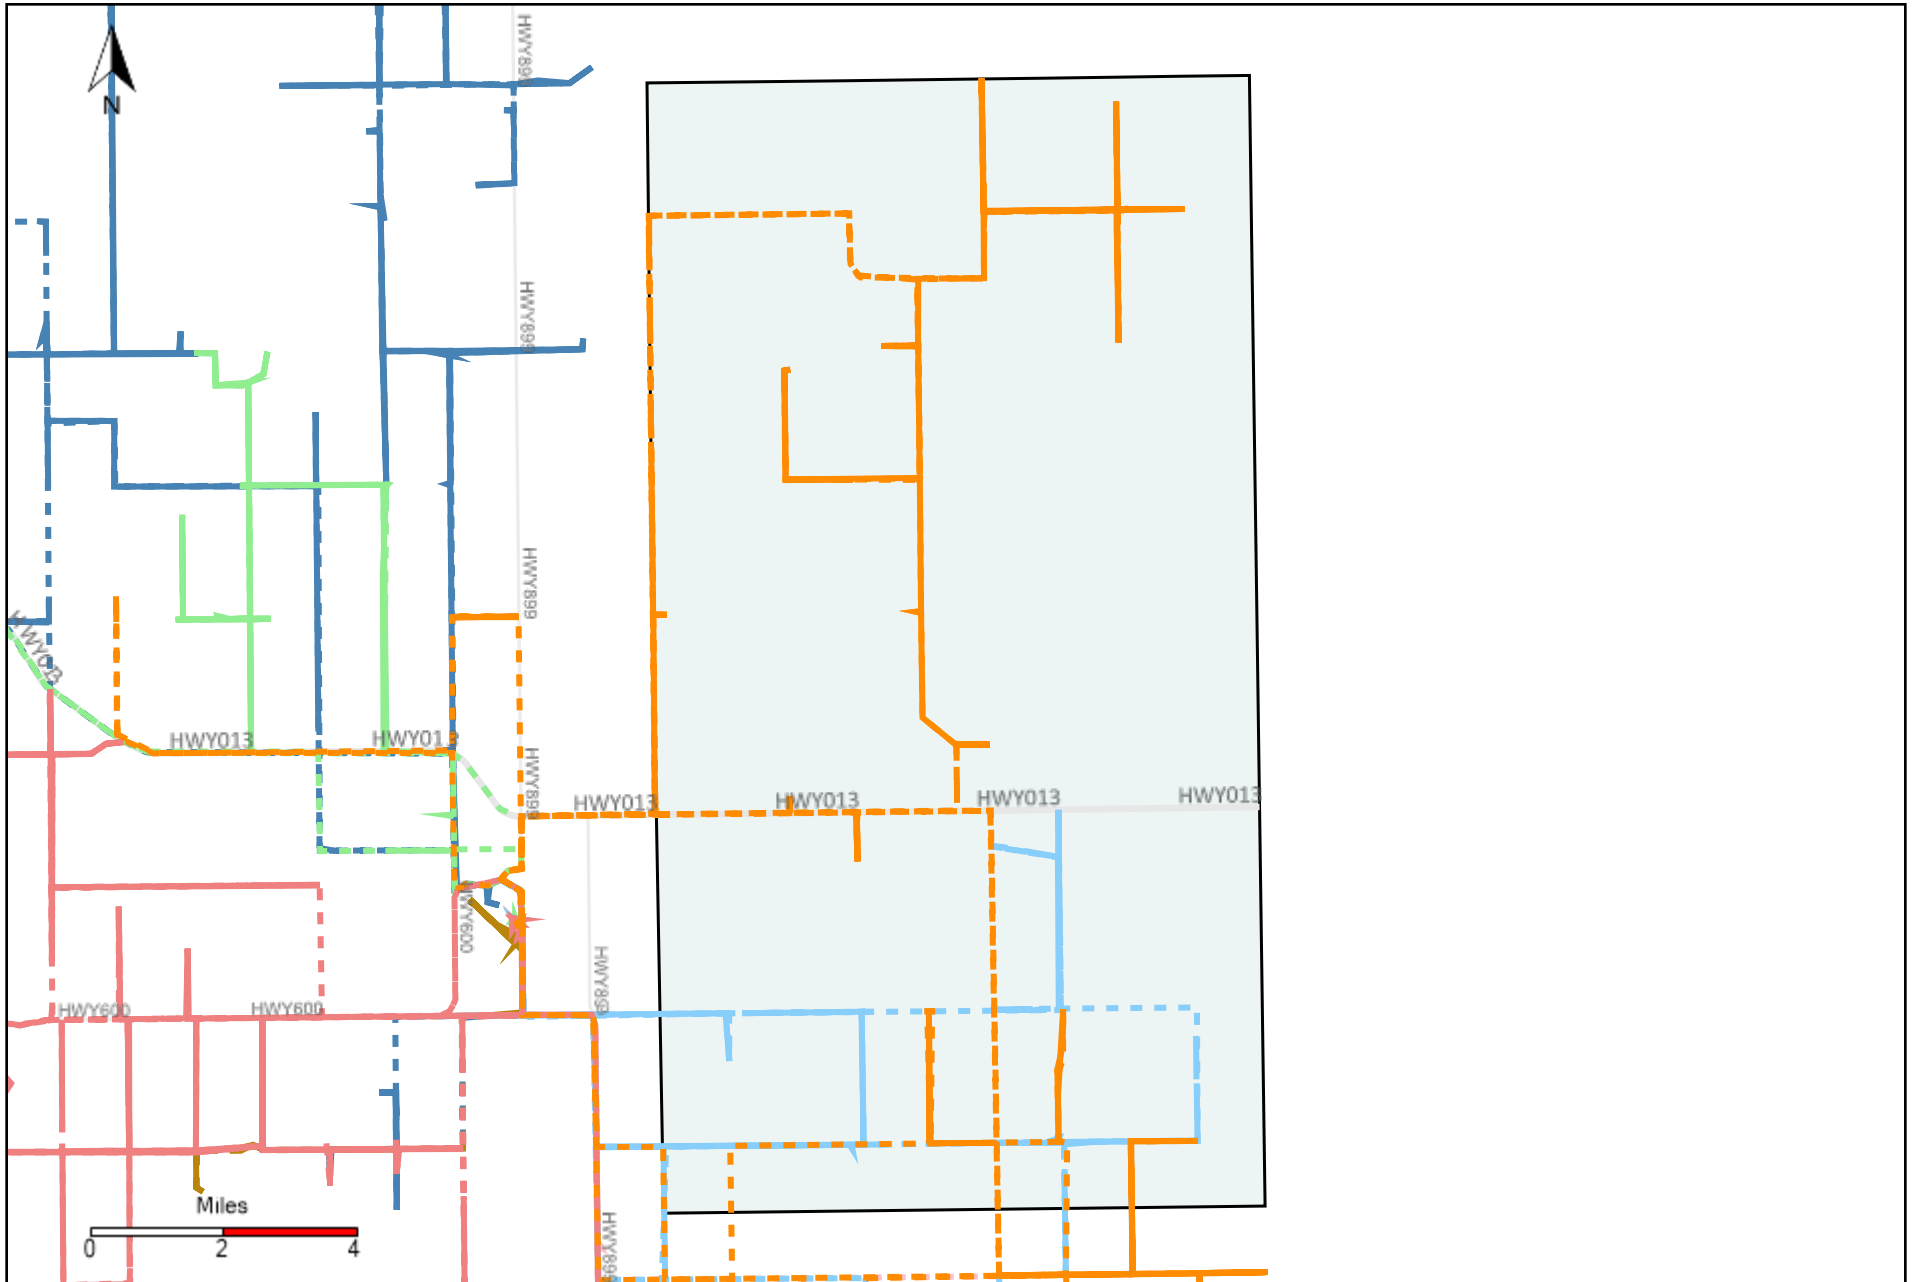

Division: 1 Grader Report(2022-02-06 ~ 2022-02-12)

Vehicle Name List	Total Distance(km)	Total Hours
*****	1776.74	131 hrs 17 min 18 sec

Division: 2 Grader Report(2022-02-06 ~ 2022-02-12)

Vehicle Name List	Total Distance(km)	Total Hours
*****	761.05	52 hrs 14 min 7 sec

Division: 3 Grader Report(2022-02-06 ~ 2022-02-12)

Vehicle Name List	Total Distance(km)	Total Hours
*****	2996.75	217 hrs 6 min 39 sec

Division: 4 Grader Report(2022-02-06 ~ 2022-02-12)

Vehicle Name List	Total Distance(km)	Total Hours
*****	2702.3	195 hrs 58 min 14 sec

Division: 5 Grader Report(2022-02-06 ~ 2022-02-12)

Vehicle Name List	Total Distance(km)	Total Hours
*****	1628.48	120 hrs 52 min 53 sec

Division: 6 Grader Report(2022-02-06 ~ 2022-02-12)

Vehicle Name List	Total Distance(km)	Total Hours
*****	2733.33	198 hrs 41 min 57 sec

Division: 7 Grader Report(2022-02-06 ~ 2022-02-12)

Vehicle Name List	Total Distance(km)	Total Hours
*****	2733.33	198 hrs 41 min 57 sec