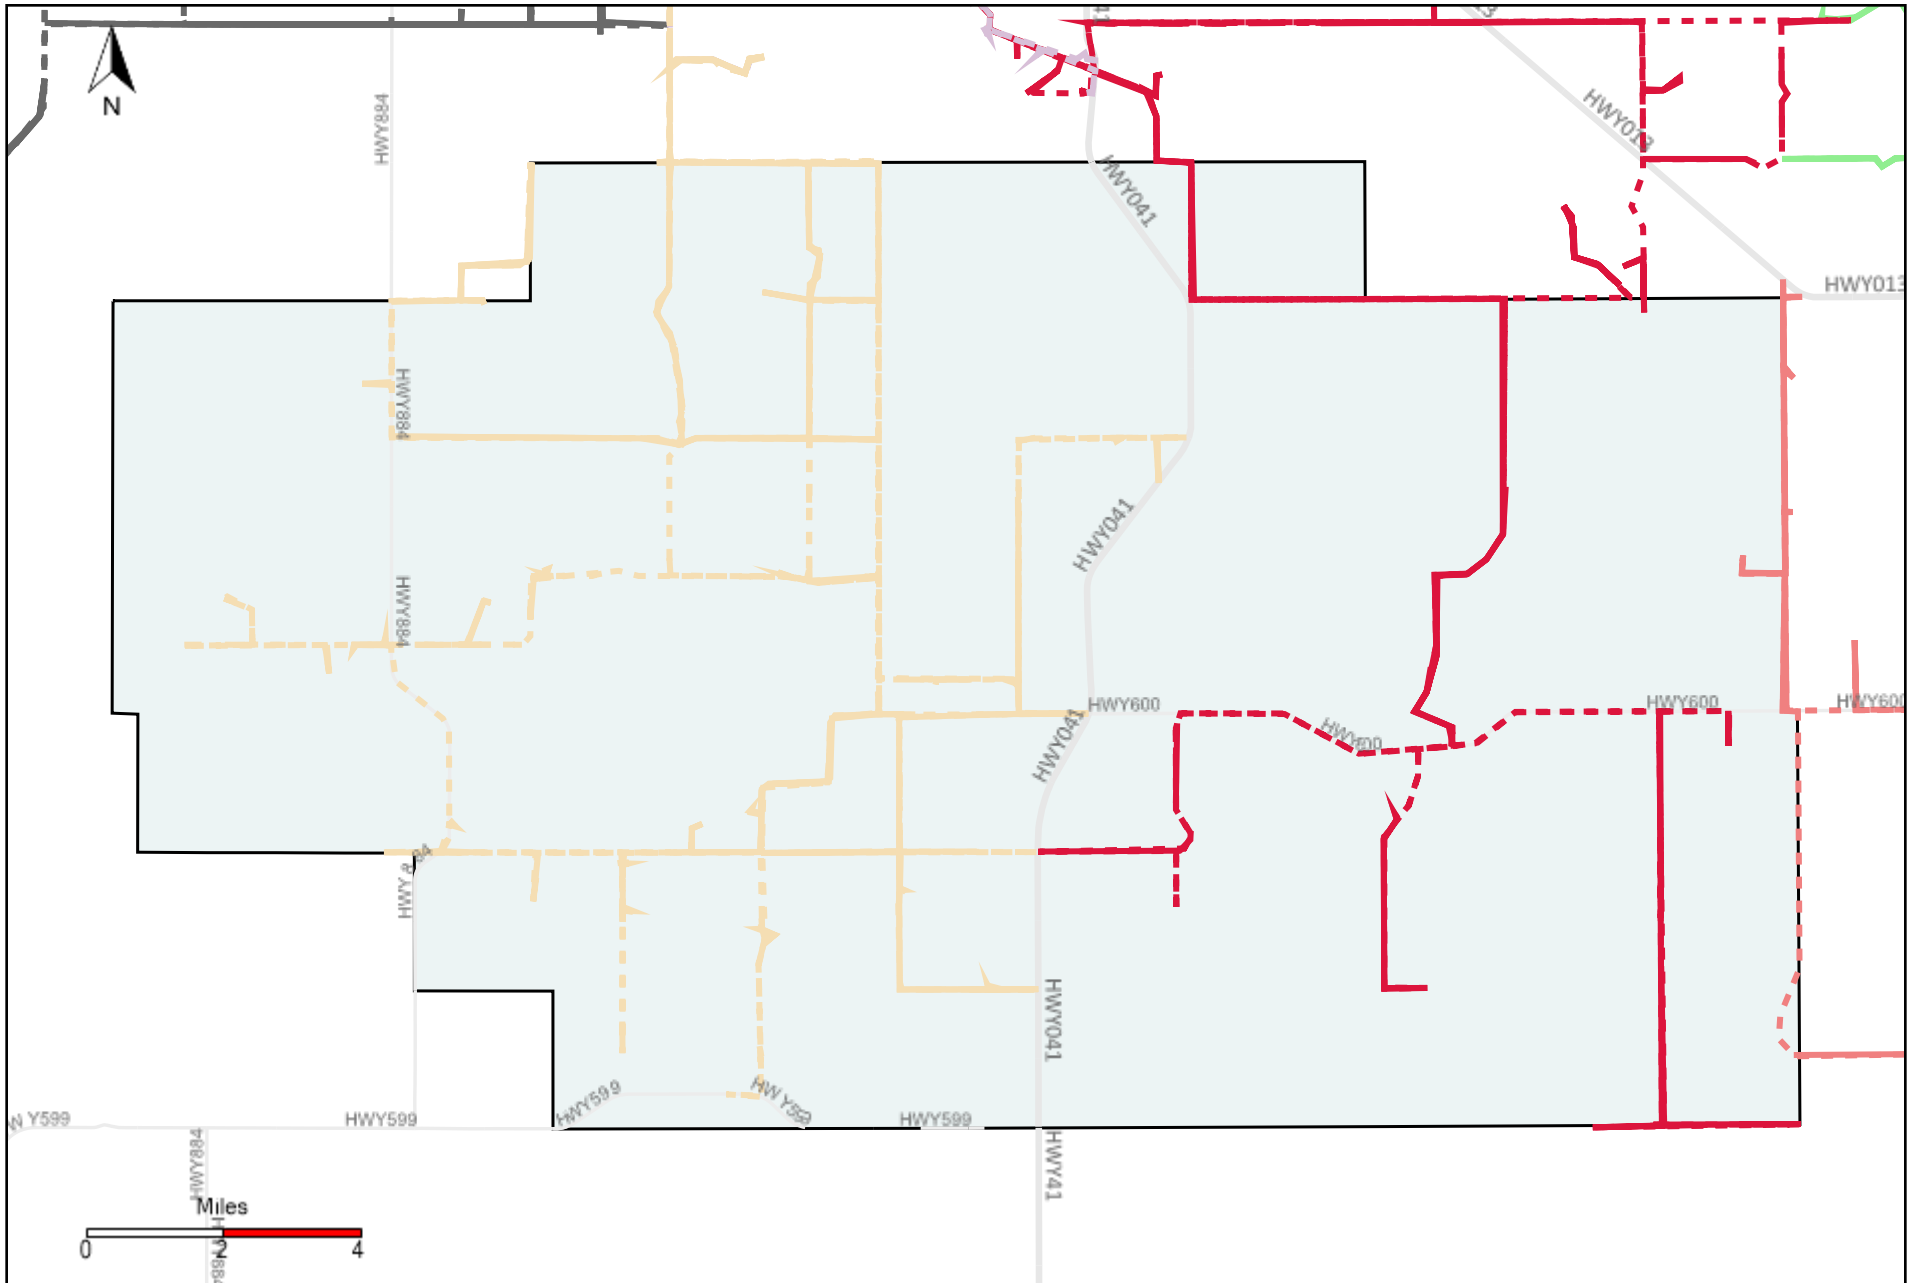

Division: 3 Grader Report(2022-02-06 ~ 2022-02-12)

Vehicle Name List	Total Distance(km)	Total Hours
*****	2996.75	217 hrs 6 min 39 sec

Division: 4 Grader Report(2022-02-06 ~ 2022-02-12)

Vehicle Name List	Total Distance(km)	Total Hours
*****	2702.3	195 hrs 58 min 14 sec

Division: 5 Grader Report(2022-02-06 ~ 2022-02-12)

Vehicle Name List	Total Distance(km)	Total Hours
*****	1628.48	120 hrs 52 min 53 sec

Division: 6 Grader Report(2022-02-06 ~ 2022-02-12)

Vehicle Name List	Total Distance(km)	Total Hours
*****	2733.33	198 hrs 41 min 57 sec

Division: 7 Grader Report(2022-02-06 ~ 2022-02-12)

Vehicle Name List	Total Distance(km)	Total Hours
*****	2733.33	198 hrs 41 min 57 sec