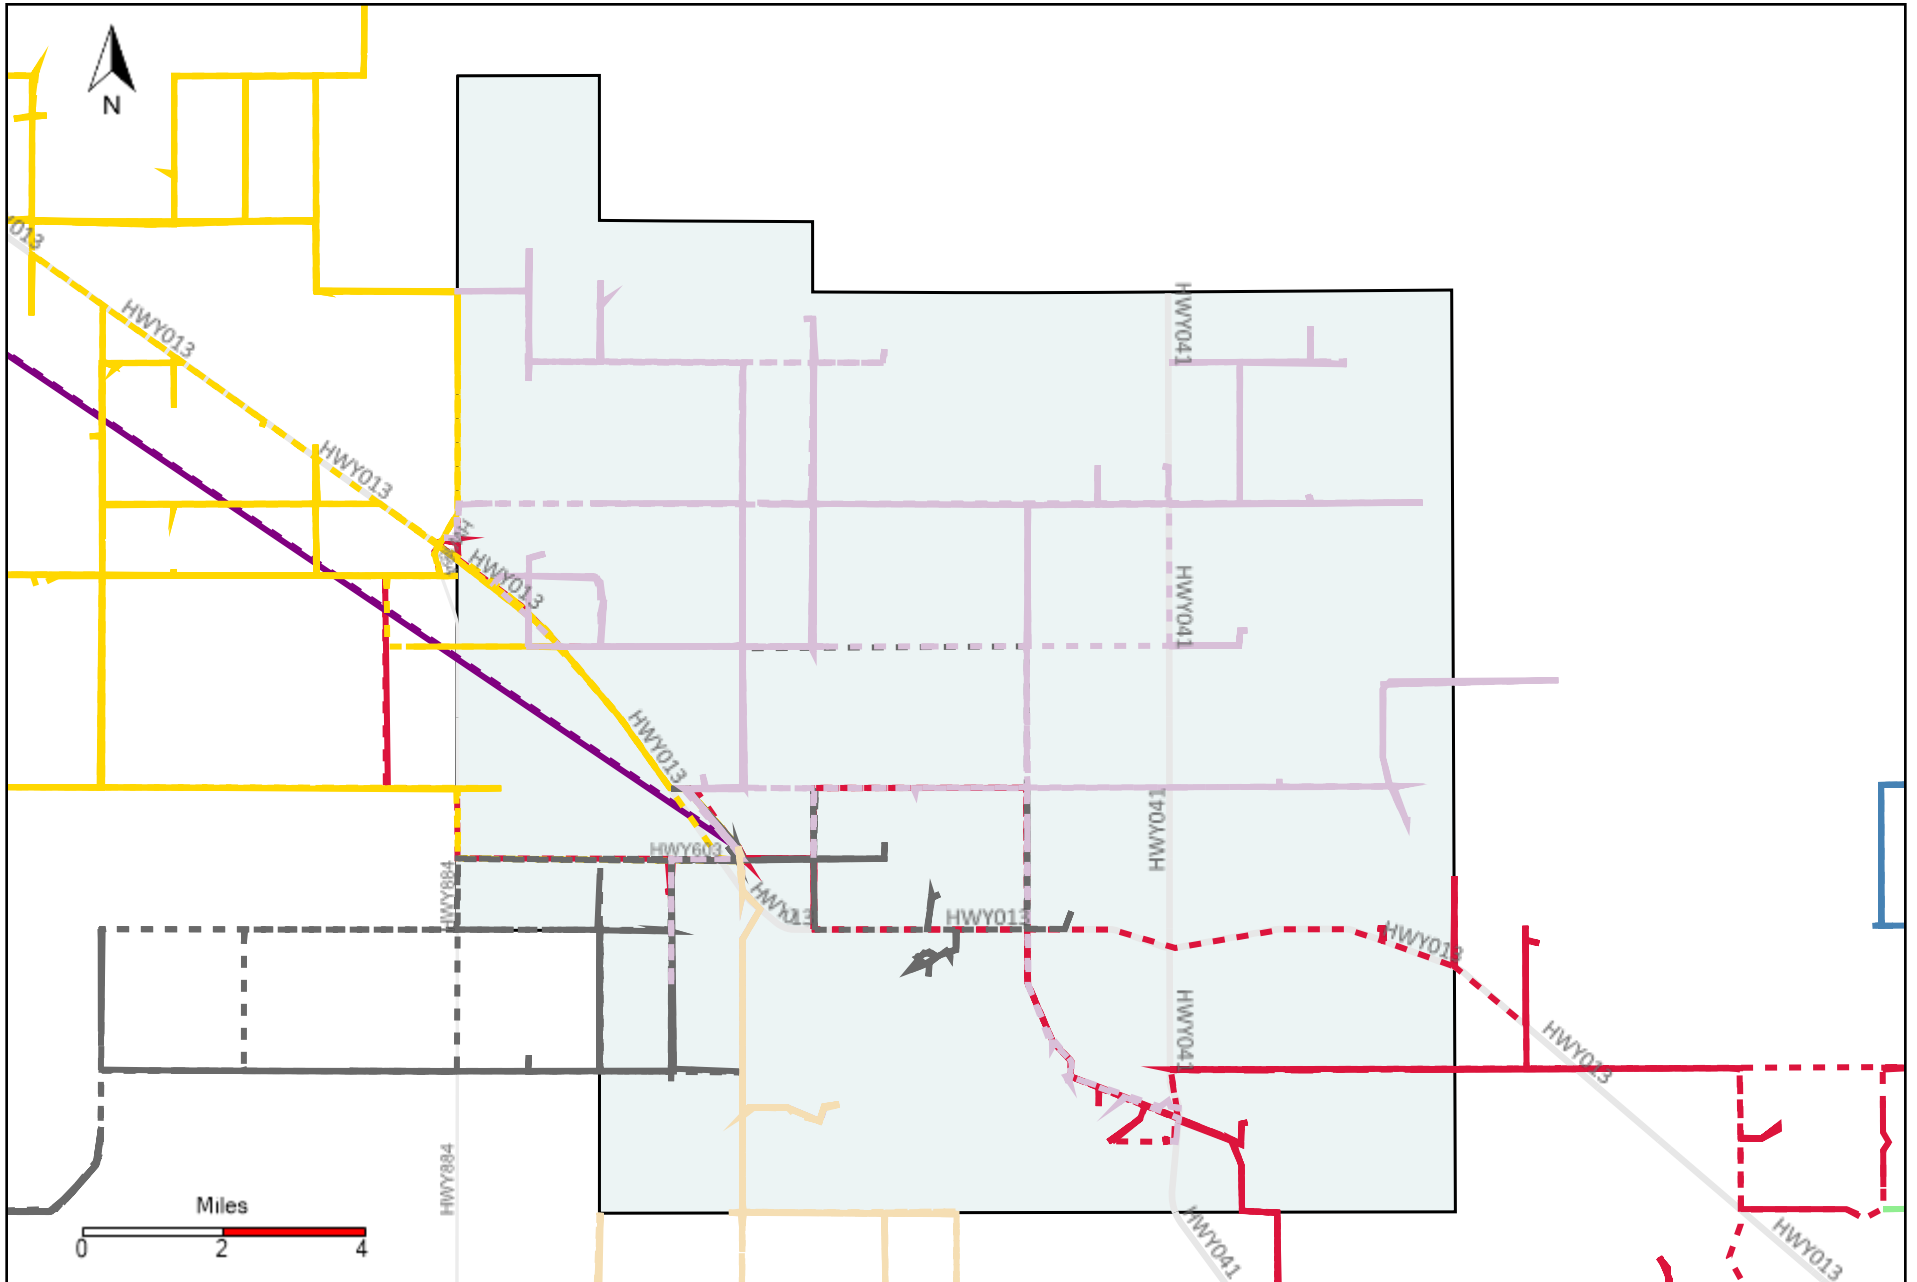

Division: 3 Grader Report(2022-02-06 ~ 2022-02-12)

Vehicle Name List	Total Distance(km)	Total Hours
*****	2996.75	217 hrs 6 min 39 sec

Division: 4 Grader Report(2022-02-06 ~ 2022-02-12)

Vehicle Name List	Total Distance(km)	Total Hours
*****	2702.3	195 hrs 58 min 14 sec

Division: 5 Grader Report(2022-02-06 ~ 2022-02-12)

Vehicle Name List	Total Distance(km)	Total Hours
*****	1628.48	120 hrs 52 min 53 sec

Division: 6 Grader Report(2022-02-06 ~ 2022-02-12)

Vehicle Name List	Total Distance(km)	Total Hours
*****	2733.33	198 hrs 41 min 57 sec

Division: 7 Grader Report(2022-02-06 ~ 2022-02-12)

Vehicle Name List	Total Distance(km)	Total Hours
*****	2733.33	198 hrs 41 min 57 sec