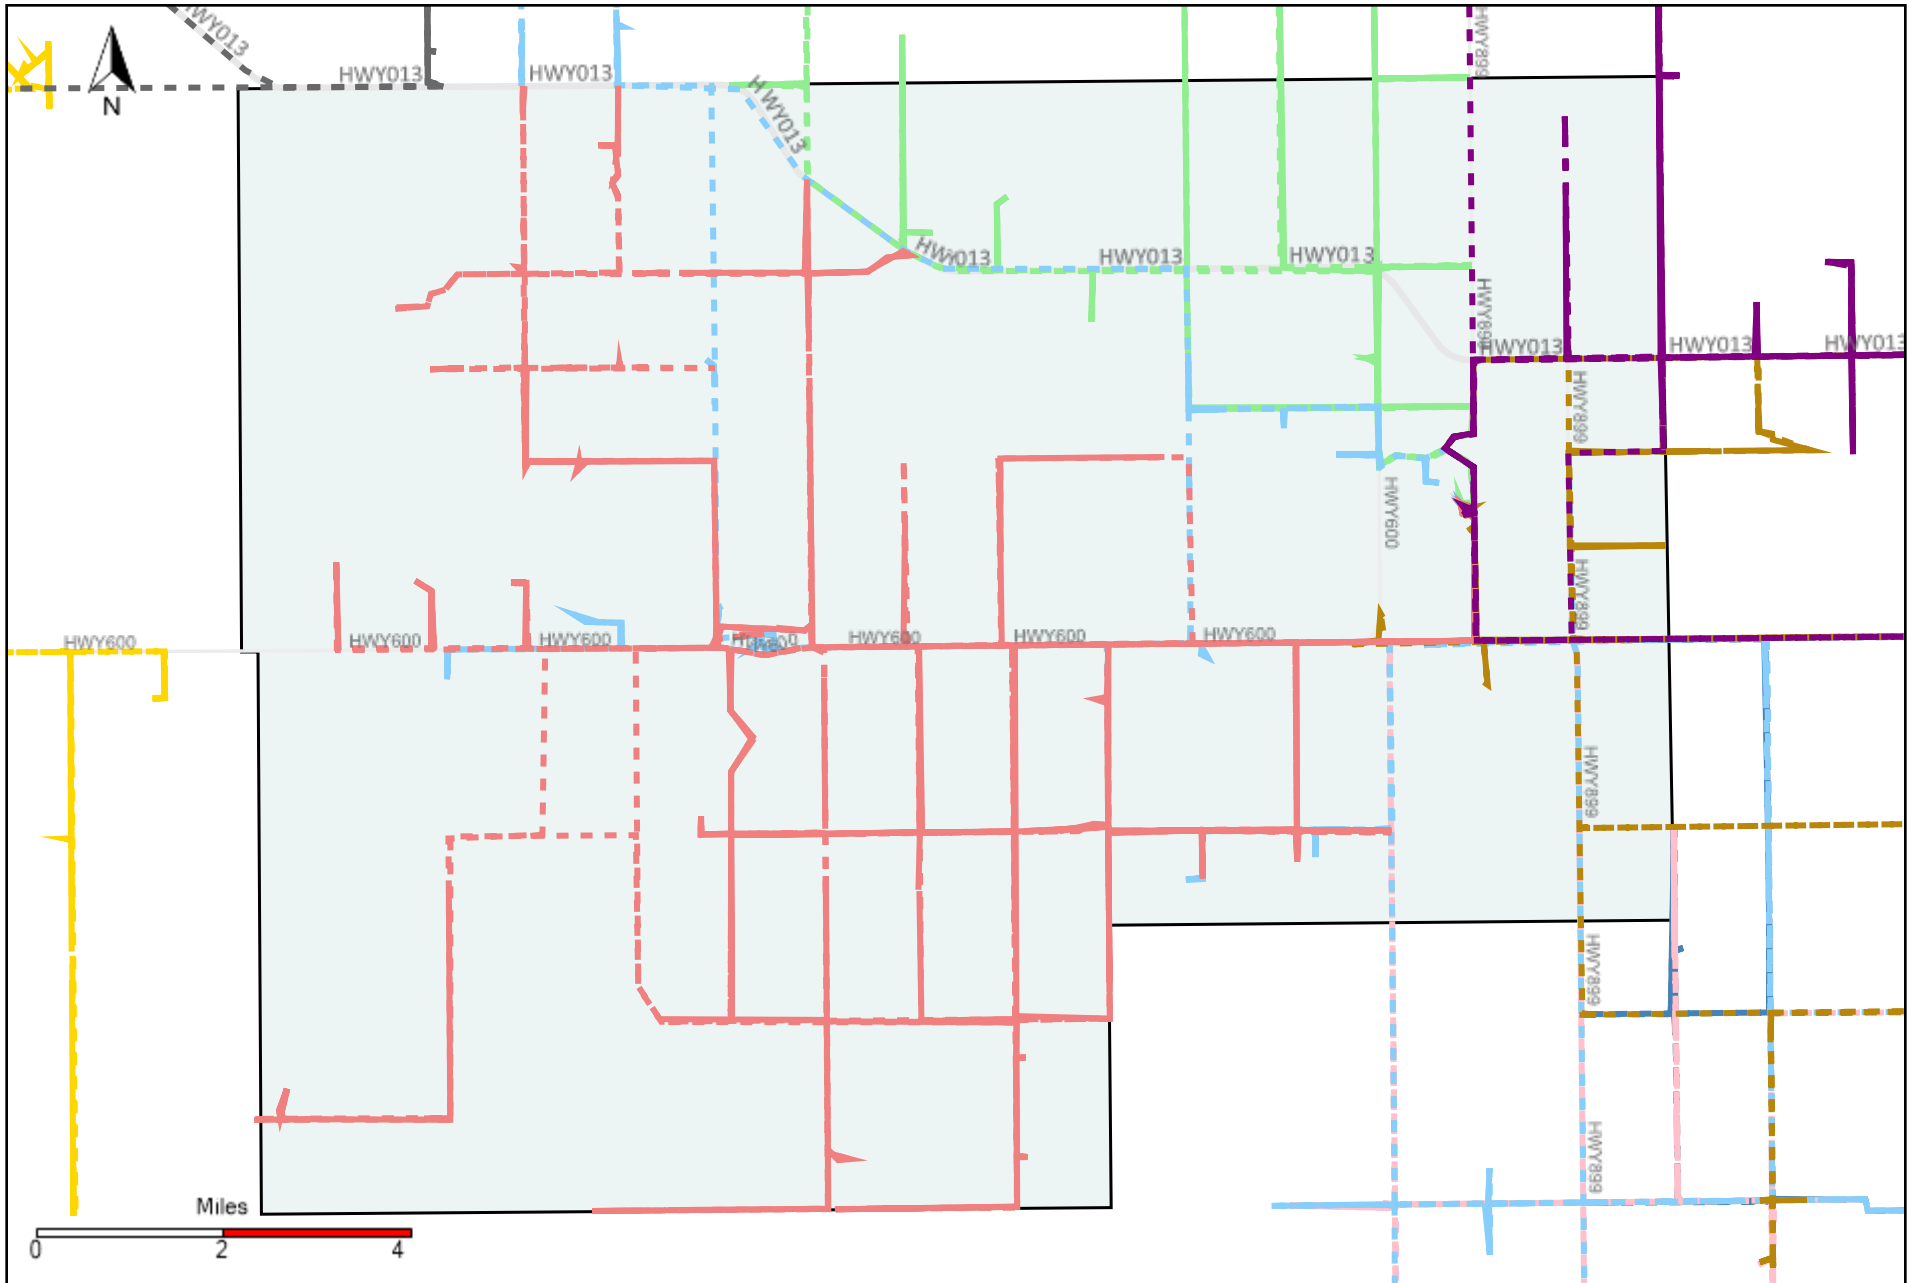

Division: 1 Grader Report(2022-01-30 ~ 2022-02-05)

Vehicle Name List	Total Distance(km)	Total Hours
*****	1980.23	138 hrs 44 min 8 sec

Division: 2 Grader Report(2022-01-30 ~ 2022-02-05)

Vehicle Name List	Total Distance(km)	Total Hours
*****	2025.77	136 hrs 36 min 4 sec

Division: 3 Grader Report(2022-01-30 ~ 2022-02-05)

Vehicle Name List	Total Distance(km)	Total Hours
*****	3102.1	224 hrs 23 min 51 sec

Division: 4 Grader Report(2022-01-30 ~ 2022-02-05)

Vehicle Name List	Total Distance(km)	Total Hours
*****	3326.5	245 hrs 28 min 4 sec

Division: 5 Grader Report(2022-01-30 ~ 2022-02-05)

Vehicle Name List	Total Distance(km)	Total Hours
*****	2431.7	166 hrs 28 min 19 sec

Division: 6 Grader Report(2022-01-30 ~ 2022-02-05)

Vehicle Name List	Total Distance(km)	Total Hours
*****	2573.33	189 hrs 43 min 44 sec

Division: 7 Grader Report(2022-01-30 ~ 2022-02-05)

Vehicle Name List	Total Distance(km)	Total Hours
*****	2031.47	150 hrs 51 min 12 sec