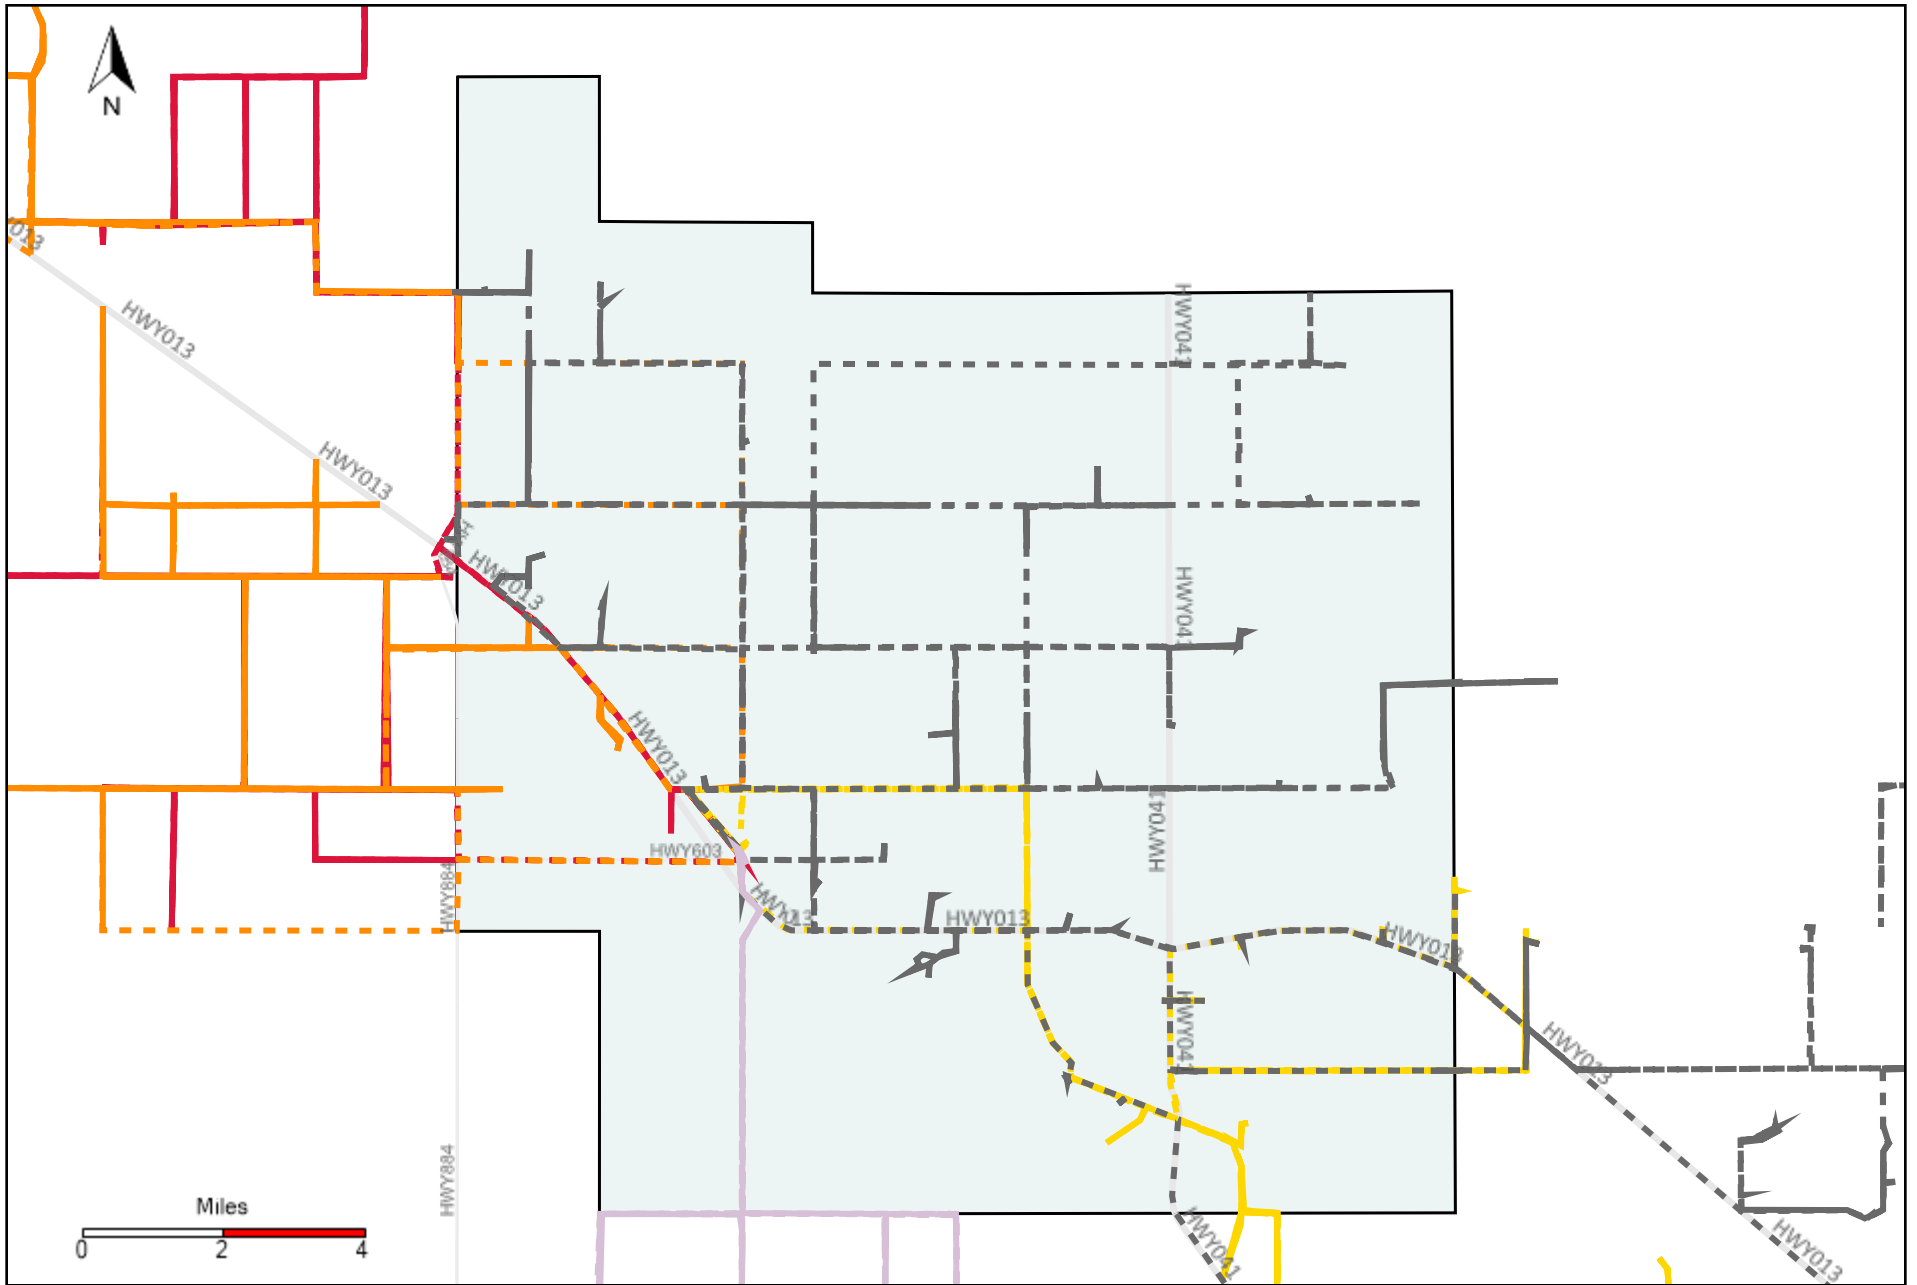

Division: 3 Grader Report(2022-01-30 ~ 2022-02-05)

Vehicle Name List	Total Distance(km)	Total Hours
*****	3102.1	224 hrs 23 min 51 sec

Division: 4 Grader Report(2022-01-30 ~ 2022-02-05)

Vehicle Name List	Total Distance(km)	Total Hours
*****	3326.5	245 hrs 28 min 4 sec

Division: 5 Grader Report(2022-01-30 ~ 2022-02-05)

Vehicle Name List	Total Distance(km)	Total Hours
*****	2431.7	166 hrs 28 min 19 sec

Division: 6 Grader Report(2022-01-30 ~ 2022-02-05)

Vehicle Name List	Total Distance(km)	Total Hours
*****	2573.33	189 hrs 43 min 44 sec

Division: 7 Grader Report(2022-01-30 ~ 2022-02-05)

Vehicle Name List	Total Distance(km)	Total Hours
*****	2031.47	150 hrs 51 min 12 sec