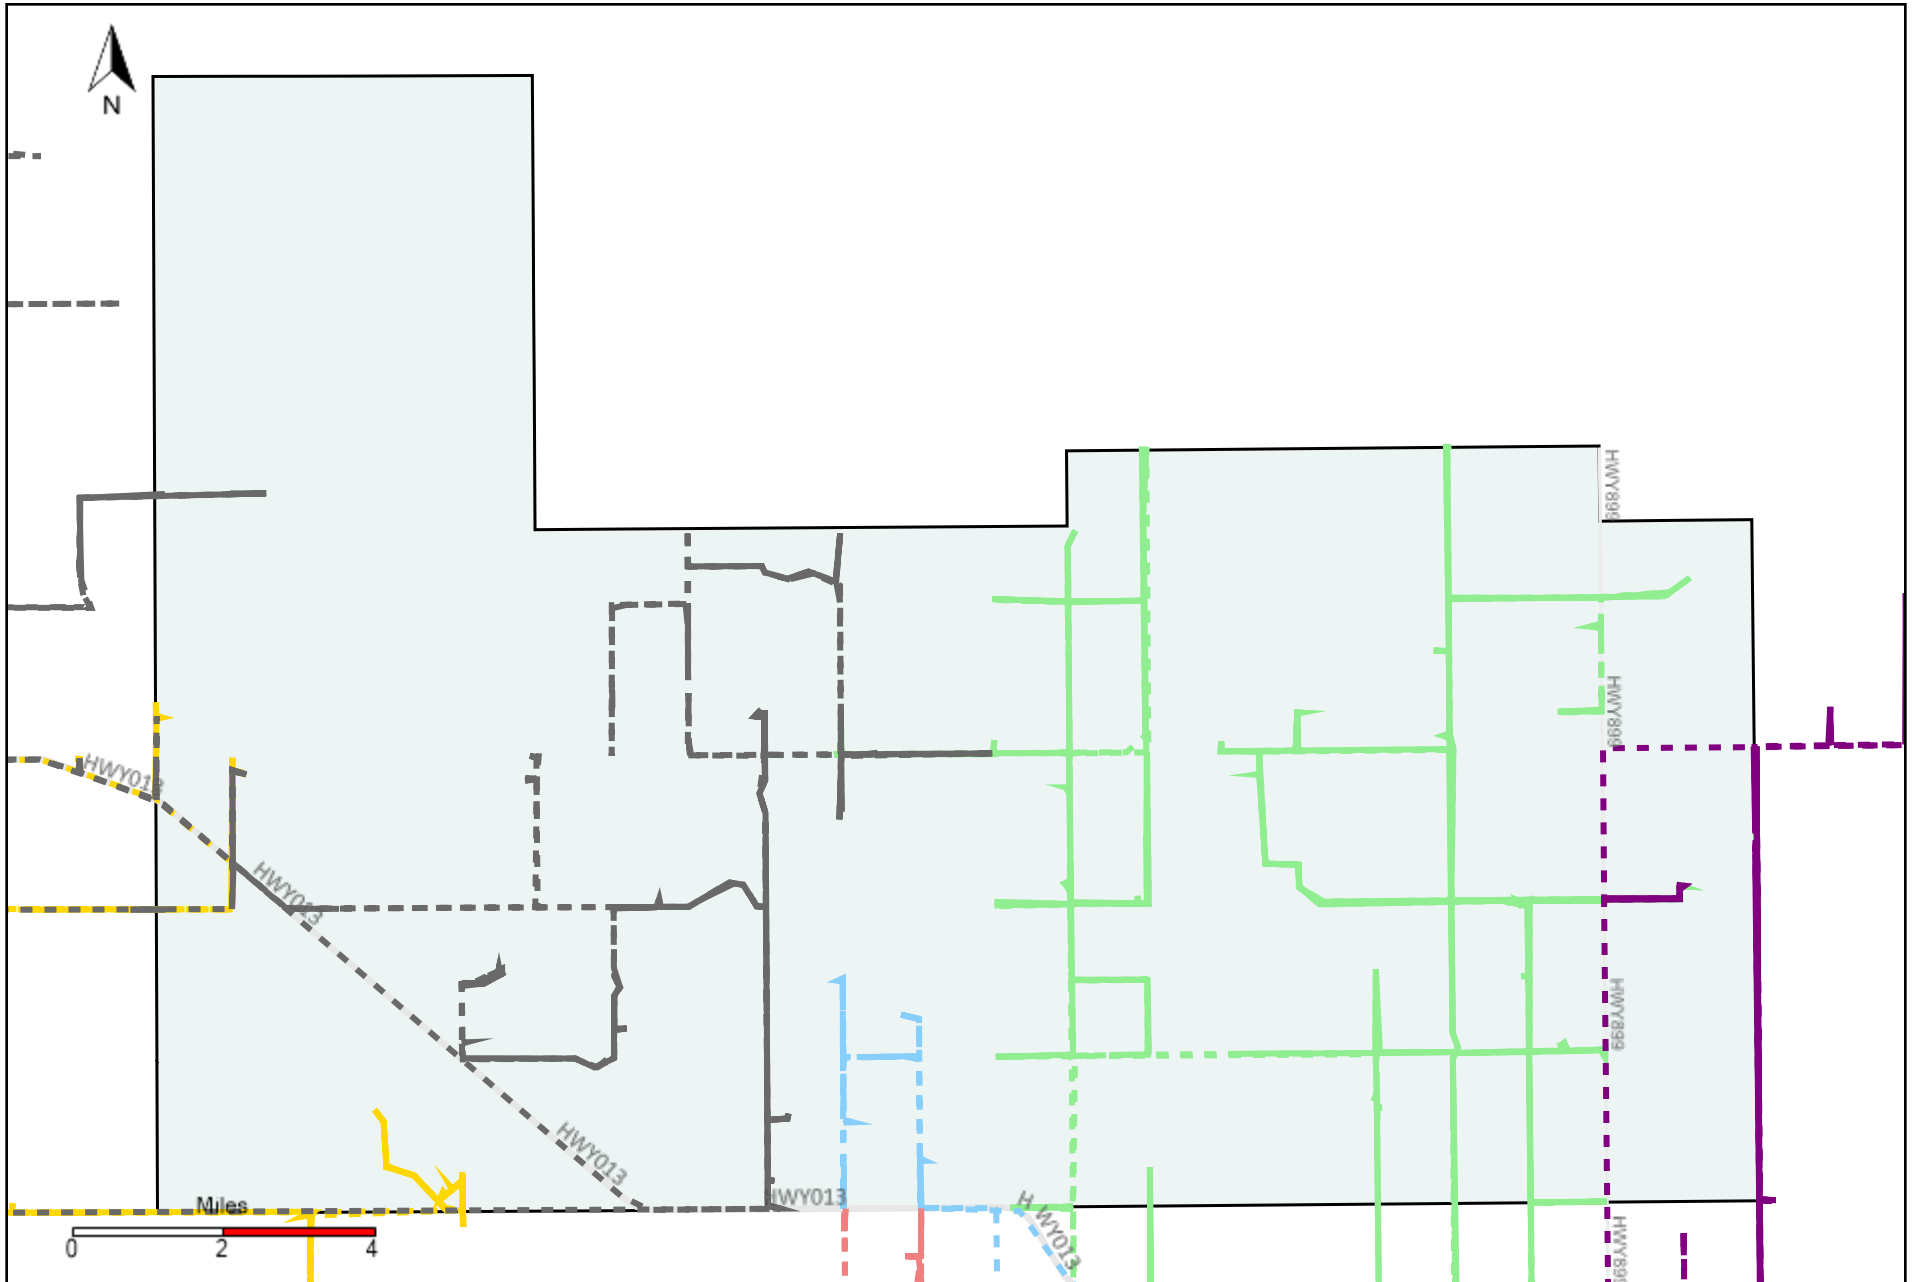

Division: 4 Grader Report(2022-01-30 ~ 2022-02-05)

Vehicle Name List	Total Distance(km)	Total Hours
*****	3326.5	245 hrs 28 min 4 sec