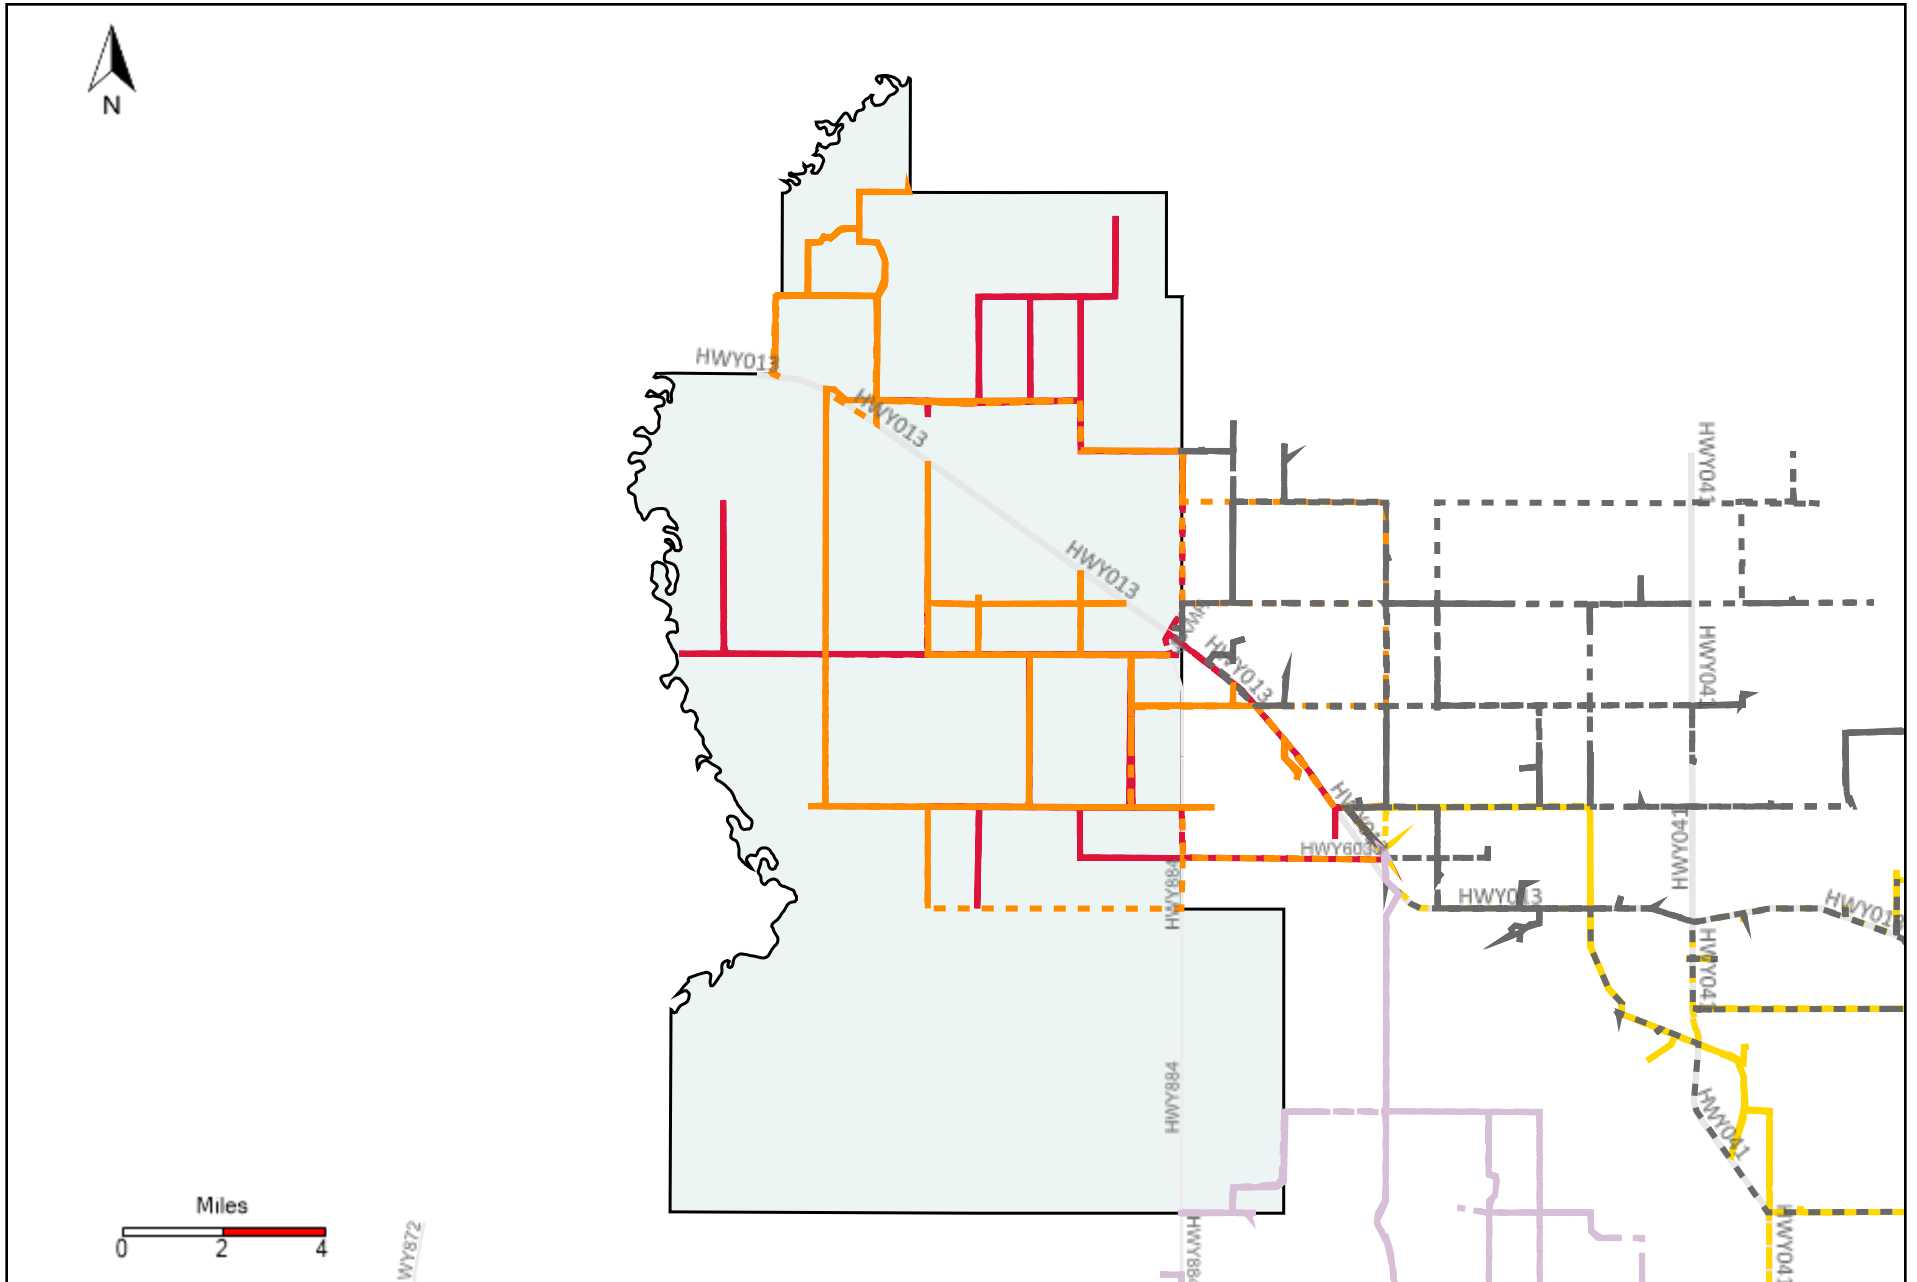

Division: 1 Grader Report(2022-01-30 ~ 2022-02-05)

Vehicle Name List	Total Distance(km)	Total Hours
*****	1980.23	138 hrs 44 min 8 sec

Division: 2 Grader Report(2022-01-30 ~ 2022-02-05)

Vehicle Name List	Total Distance(km)	Total Hours
*****	2025.77	136 hrs 36 min 4 sec

Division: 3 Grader Report(2022-01-30 ~ 2022-02-05)

Vehicle Name List	Total Distance(km)	Total Hours
*****	3102.1	224 hrs 23 min 51 sec

Division: 4 Grader Report(2022-01-30 ~ 2022-02-05)

Vehicle Name List	Total Distance(km)	Total Hours
*****	3326.5	245 hrs 28 min 4 sec

Division: 5 Grader Report(2022-01-30 ~ 2022-02-05)

Vehicle Name List	Total Distance(km)	Total Hours
*****	2431.7	166 hrs 28 min 19 sec

Division: 6 Grader Report(2022-01-30 ~ 2022-02-05)

Vehicle Name List	Total Distance(km)	Total Hours
*****	2573.33	189 hrs 43 min 44 sec

Division: 7 Grader Report(2022-01-30 ~ 2022-02-05)

Vehicle Name List	Total Distance(km)	Total Hours
*****	2031.47	150 hrs 51 min 12 sec