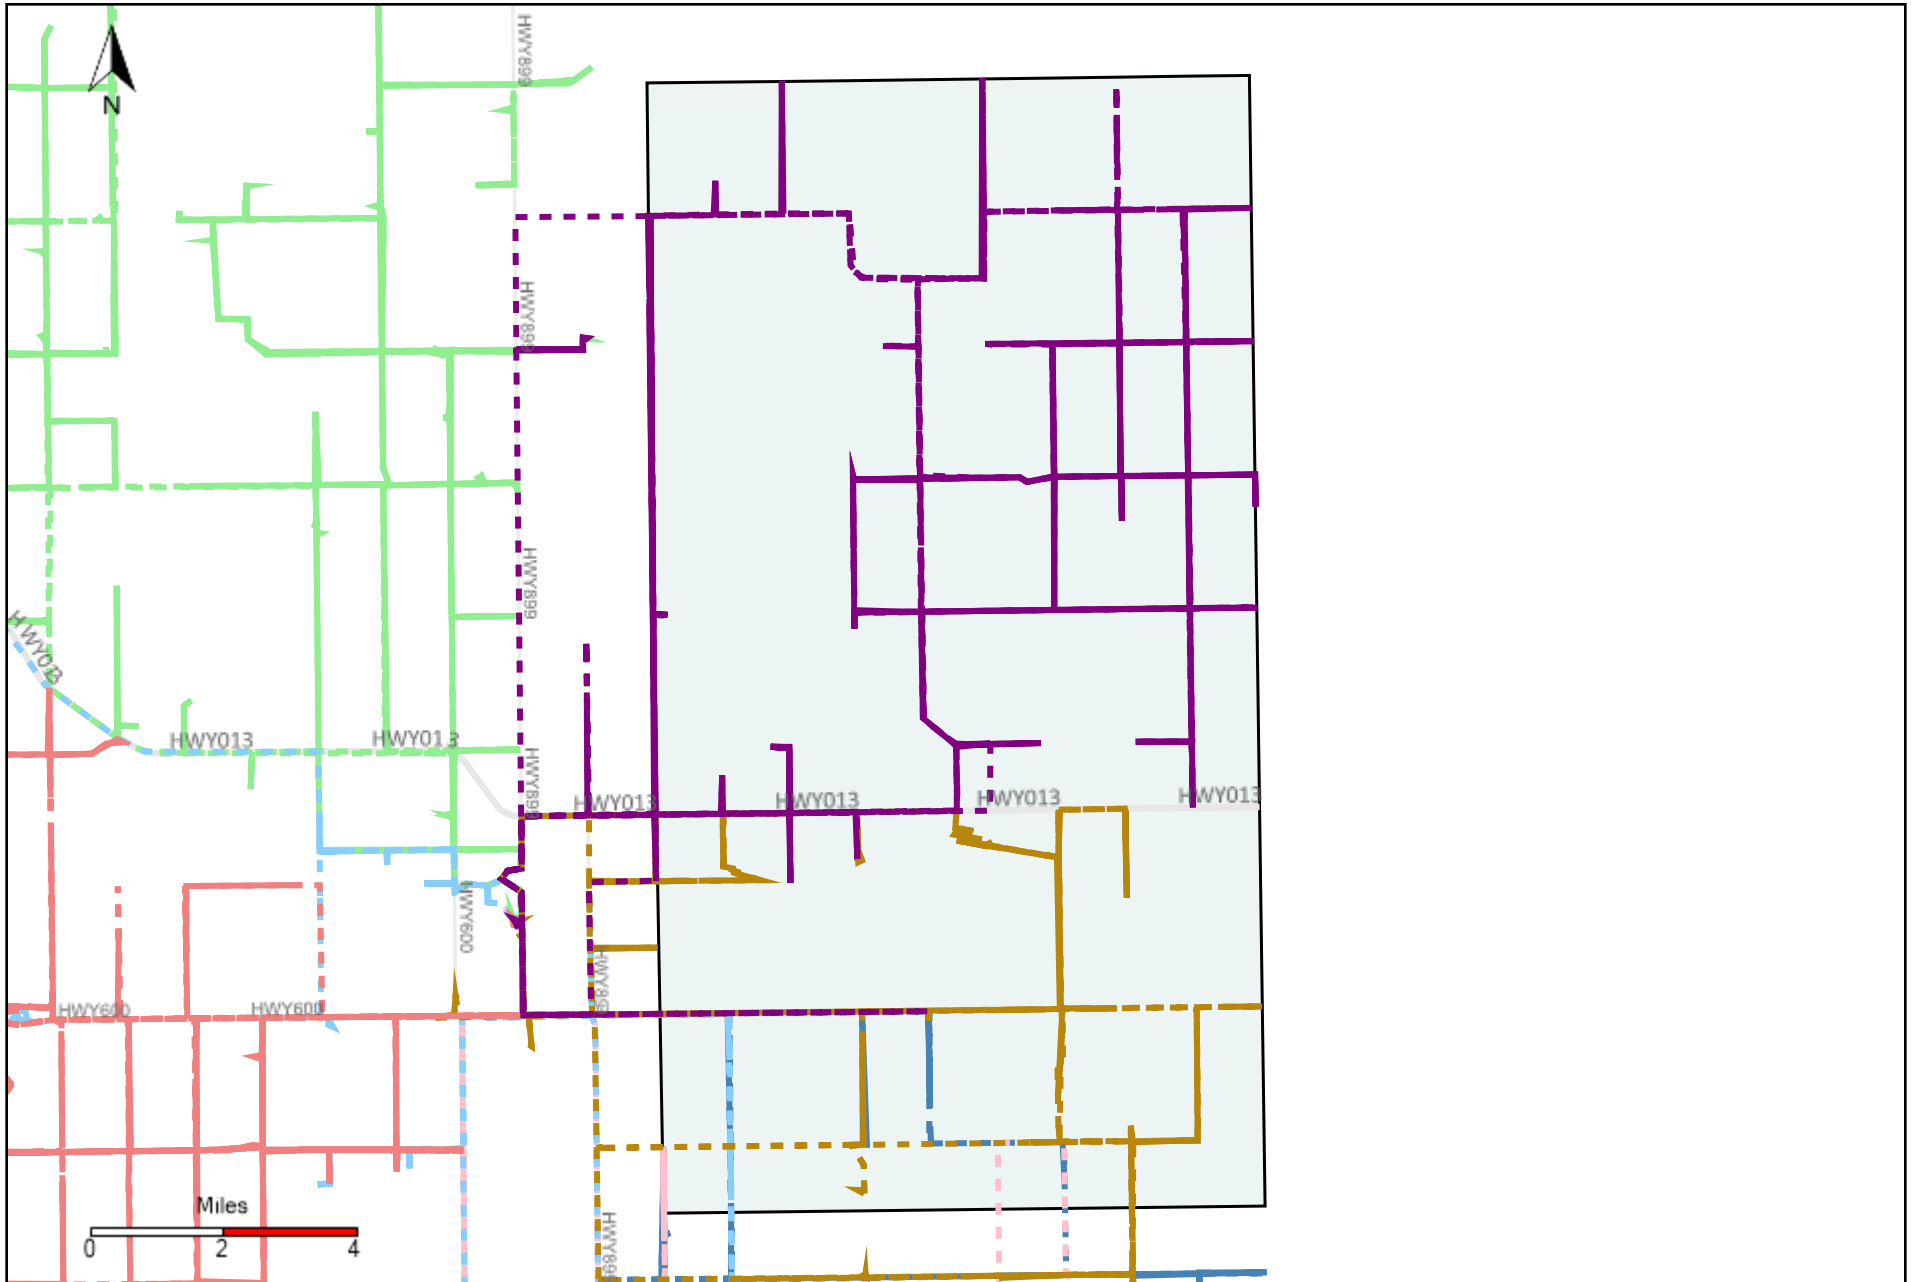

Division: 1 Grader Report(2022-01-30 ~ 2022-02-05)

Vehicle Name List	Total Distance(km)	Total Hours
*****	1980.23	138 hrs 44 min 8 sec

Division: 2 Grader Report(2022-01-30 ~ 2022-02-05)

Vehicle Name List	Total Distance(km)	Total Hours
*****	2025.77	136 hrs 36 min 4 sec

Division: 3 Grader Report(2022-01-30 ~ 2022-02-05)

Vehicle Name List	Total Distance(km)	Total Hours
*****	3102.1	224 hrs 23 min 51 sec

Division: 4 Grader Report(2022-01-30 ~ 2022-02-05)

Vehicle Name List	Total Distance(km)	Total Hours
*****	3326.5	245 hrs 28 min 4 sec

Division: 5 Grader Report(2022-01-30 ~ 2022-02-05)

Vehicle Name List	Total Distance(km)	Total Hours
*****	2431.7	166 hrs 28 min 19 sec

Division: 6 Grader Report(2022-01-30 ~ 2022-02-05)

Vehicle Name List	Total Distance(km)	Total Hours
*****	2573.33	189 hrs 43 min 44 sec

Division: 7 Grader Report(2022-01-30 ~ 2022-02-05)

Vehicle Name List	Total Distance(km)	Total Hours
*****	2031.47	150 hrs 51 min 12 sec