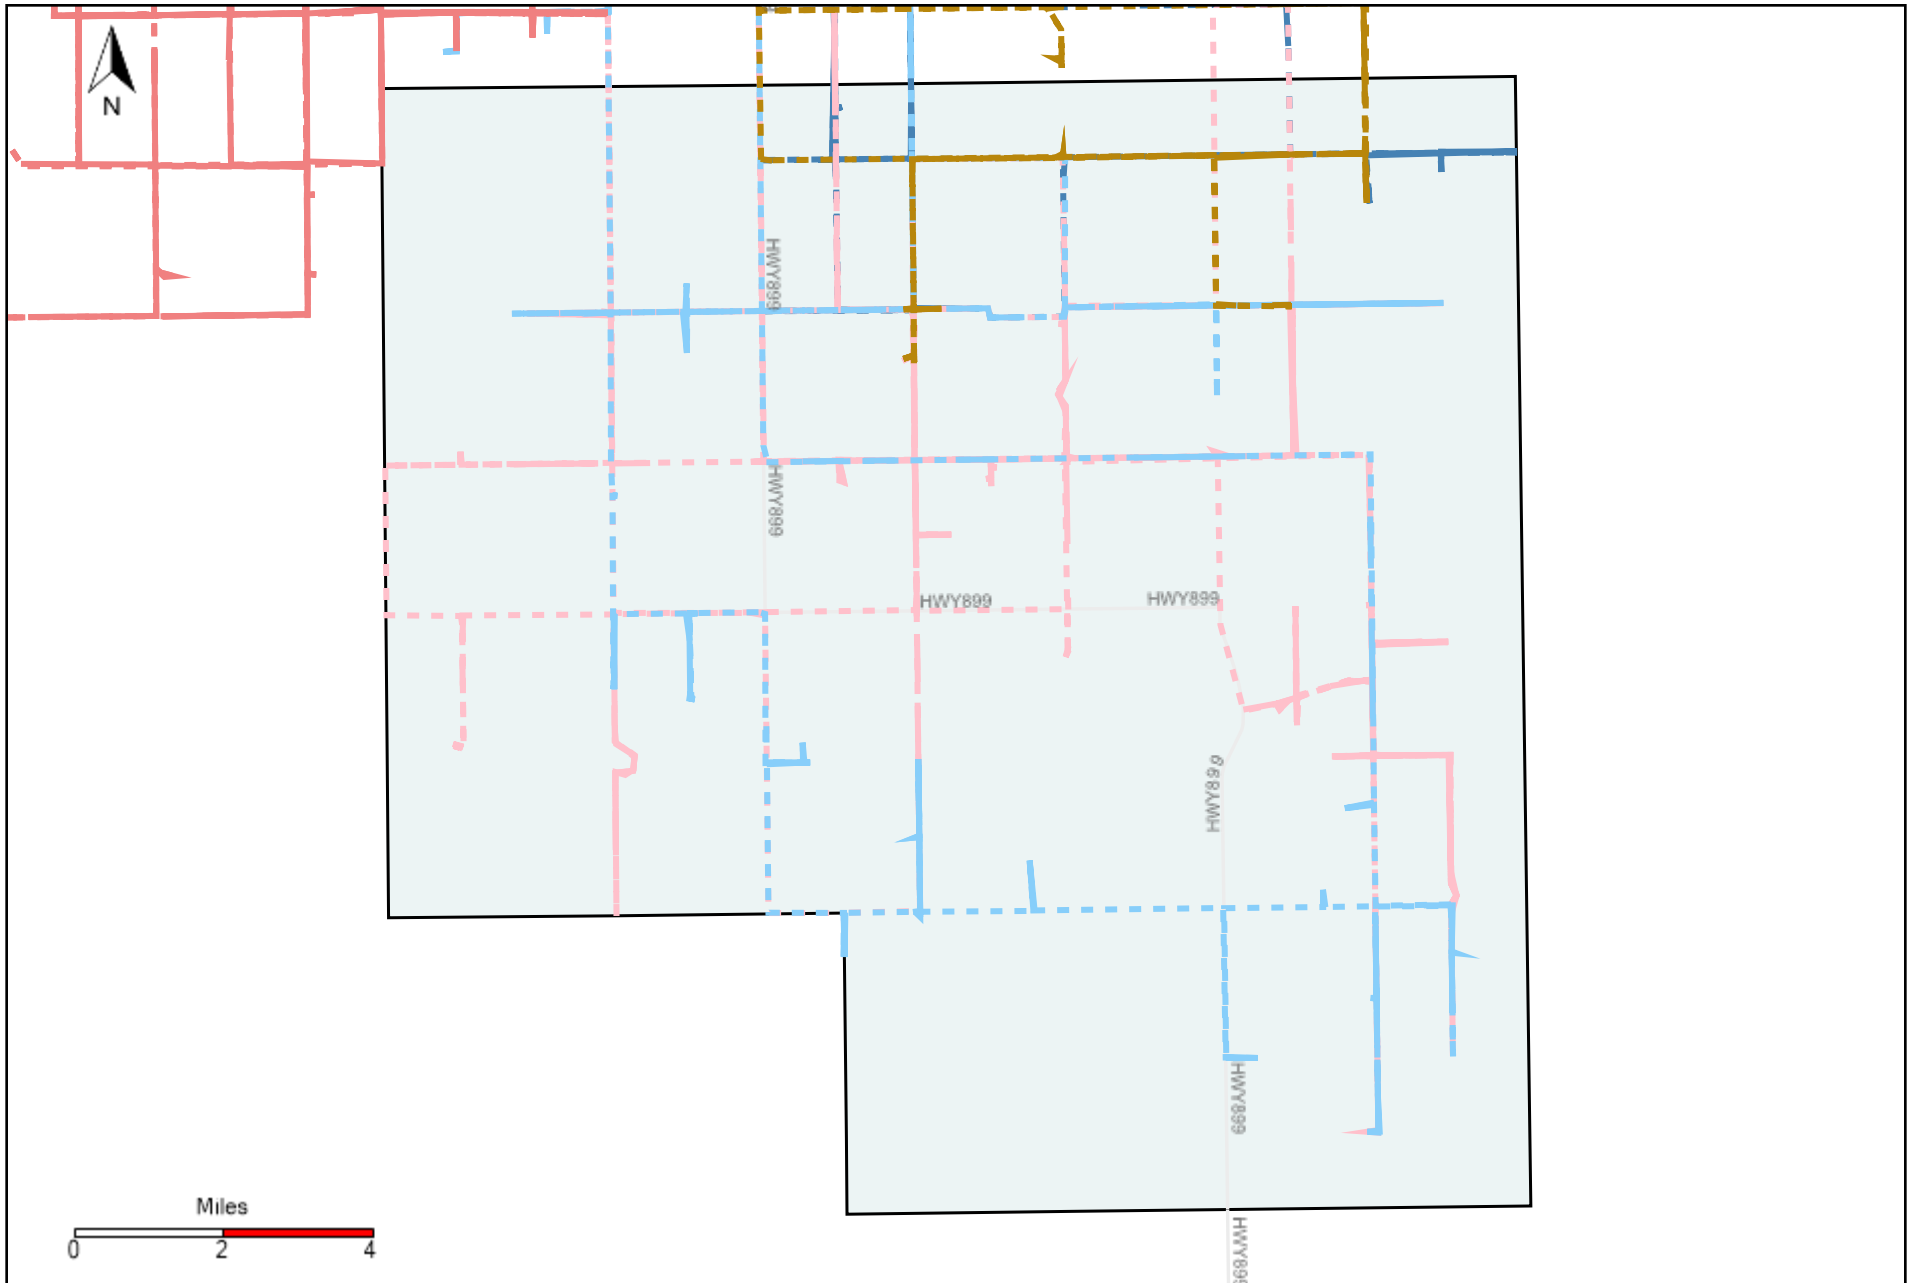

Division: 1 Grader Report(2022-01-30 ~ 2022-02-05)

Vehicle Name List	Total Distance(km)	Total Hours
*****	1980.23	138 hrs 44 min 8 sec

Division: 2 Grader Report(2022-01-30 ~ 2022-02-05)

Vehicle Name List	Total Distance(km)	Total Hours
*****	2025.77	136 hrs 36 min 4 sec

Division: 3 Grader Report(2022-01-30 ~ 2022-02-05)

Vehicle Name List	Total Distance(km)	Total Hours
*****	3102.1	224 hrs 23 min 51 sec

Division: 4 Grader Report(2022-01-30 ~ 2022-02-05)

Vehicle Name List	Total Distance(km)	Total Hours
*****	3326.5	245 hrs 28 min 4 sec

Division: 5 Grader Report(2022-01-30 ~ 2022-02-05)

Vehicle Name List	Total Distance(km)	Total Hours
*****	2431.7	166 hrs 28 min 19 sec

Division: 6 Grader Report(2022-01-30 ~ 2022-02-05)

Vehicle Name List	Total Distance(km)	Total Hours
*****	2573.33	189 hrs 43 min 44 sec

Division: 7 Grader Report(2022-01-30 ~ 2022-02-05)

Vehicle Name List	Total Distance(km)	Total Hours
*****	2031.47	150 hrs 51 min 12 sec