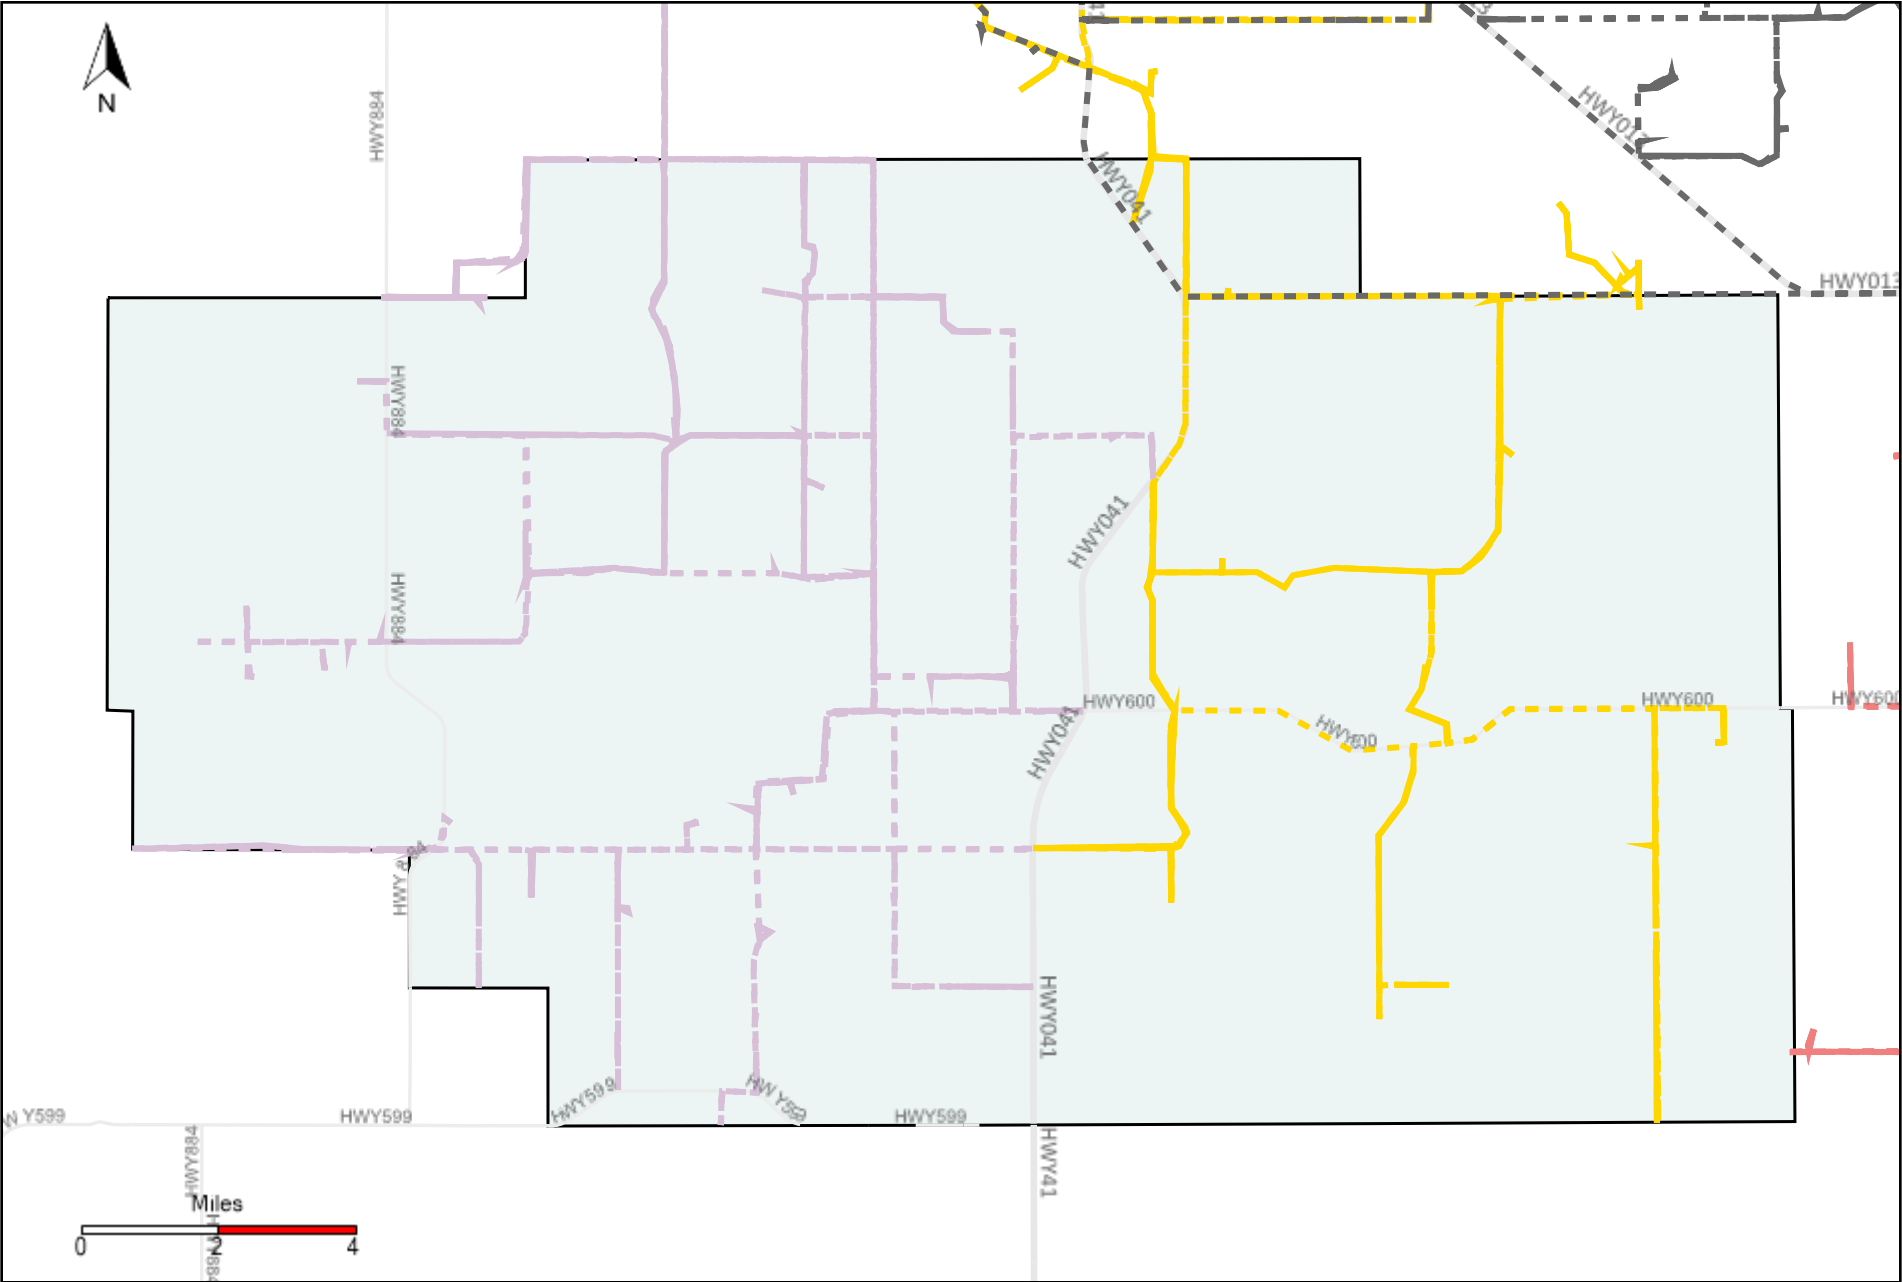

Division: 3 Grader Report(2022-01-30 ~ 2022-02-05)

Vehicle Name List	Total Distance(km)	Total Hours
*****	3102.1	224 hrs 23 min 51 sec

Division: 4 Grader Report(2022-01-30 ~ 2022-02-05)

Vehicle Name List	Total Distance(km)	Total Hours
*****	3326.5	245 hrs 28 min 4 sec

Division: 5 Grader Report(2022-01-30 ~ 2022-02-05)

Vehicle Name List	Total Distance(km)	Total Hours
*****	2431.7	166 hrs 28 min 19 sec

Division: 6 Grader Report(2022-01-30 ~ 2022-02-05)

Vehicle Name List	Total Distance(km)	Total Hours
*****	2573.33	189 hrs 43 min 44 sec

Division: 7 Grader Report(2022-01-30 ~ 2022-02-05)

Vehicle Name List	Total Distance(km)	Total Hours
*****	2031.47	150 hrs 51 min 12 sec