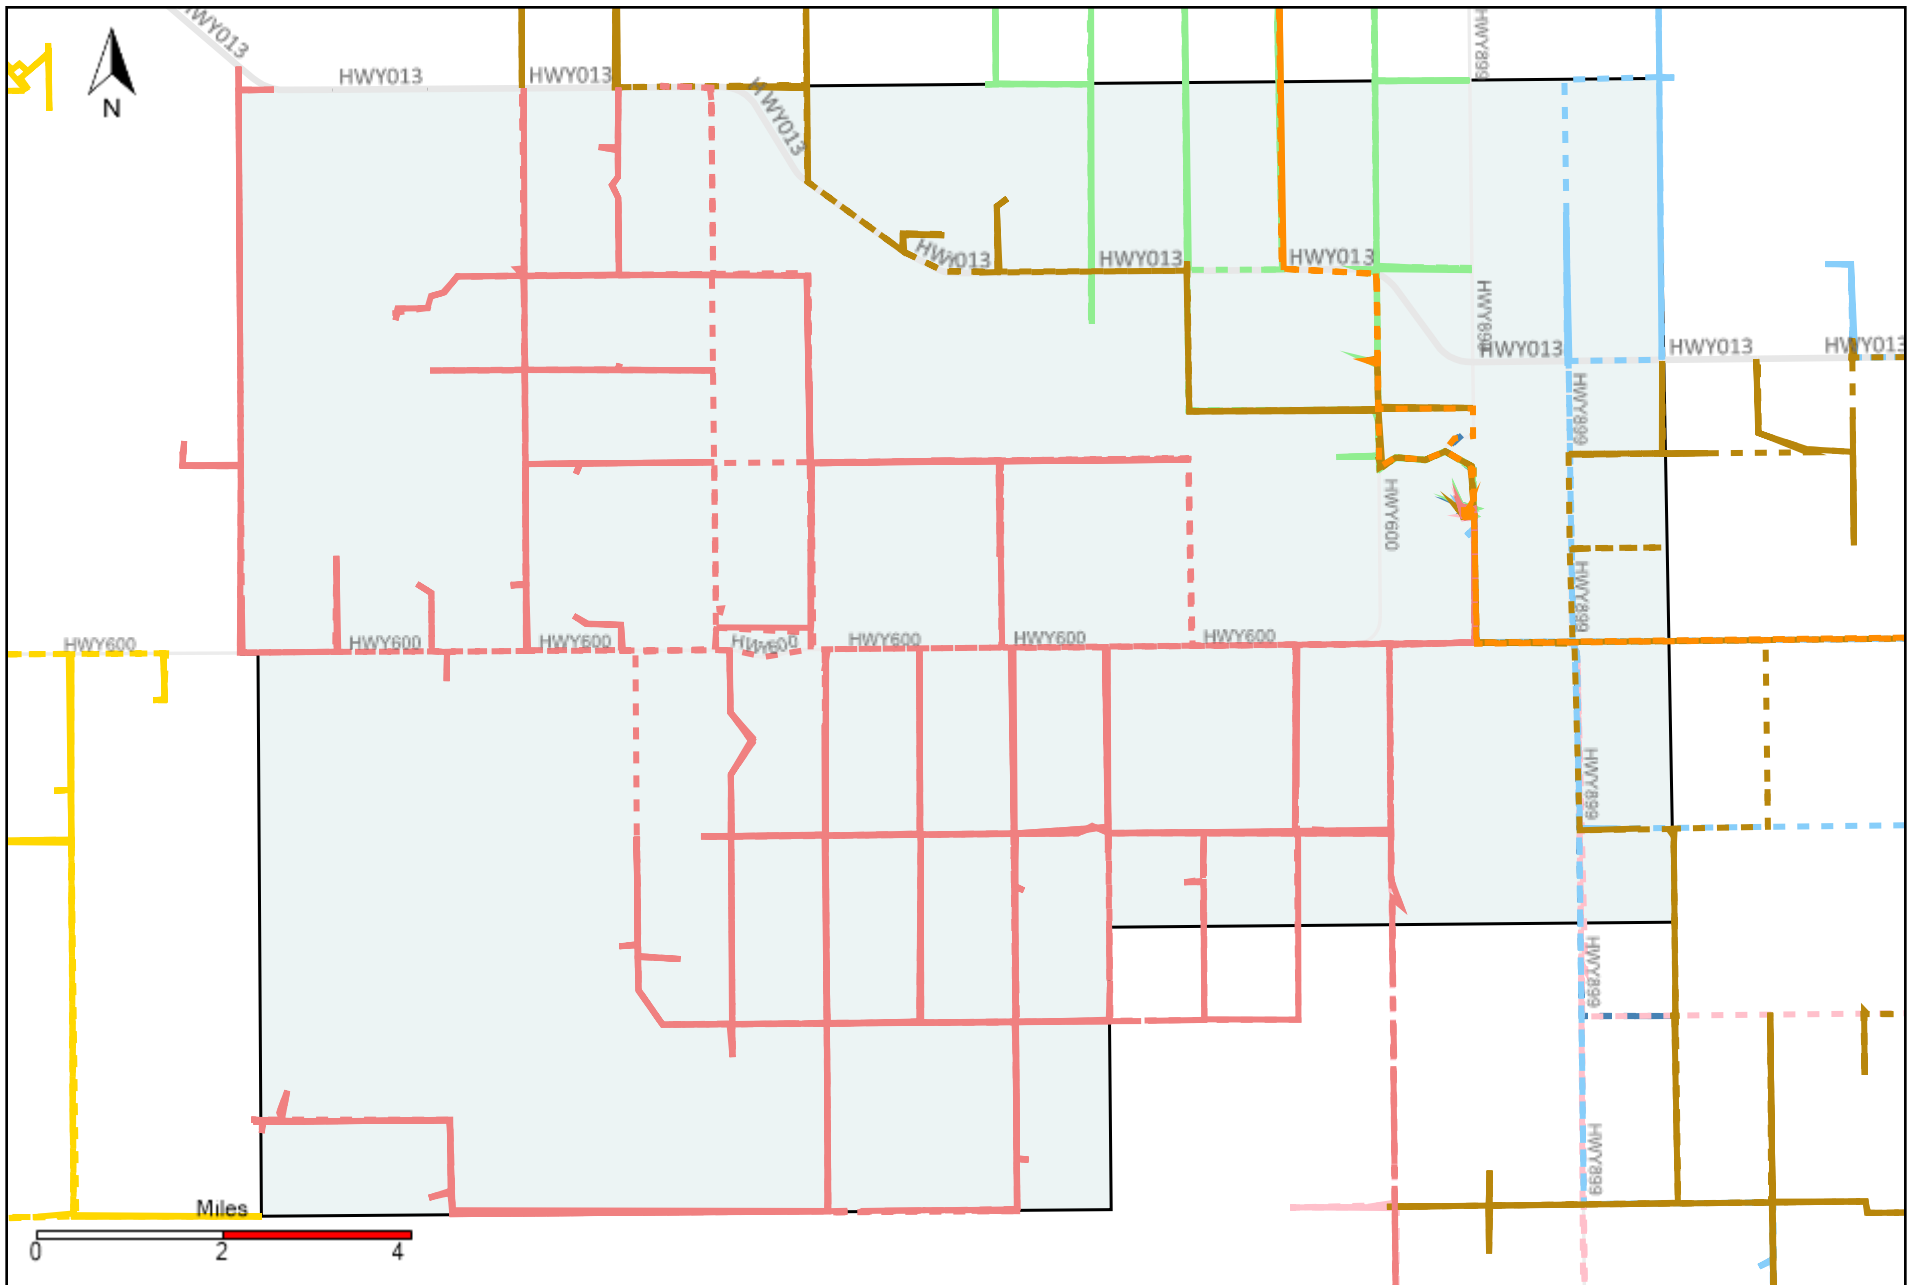

Division: 3 Grader Report(2022-01-23 ~ 2022-01-29)

Vehicle Name List	Total Distance(km)	Total Hours
*****	2636.05	173 hrs 37 min 40 sec