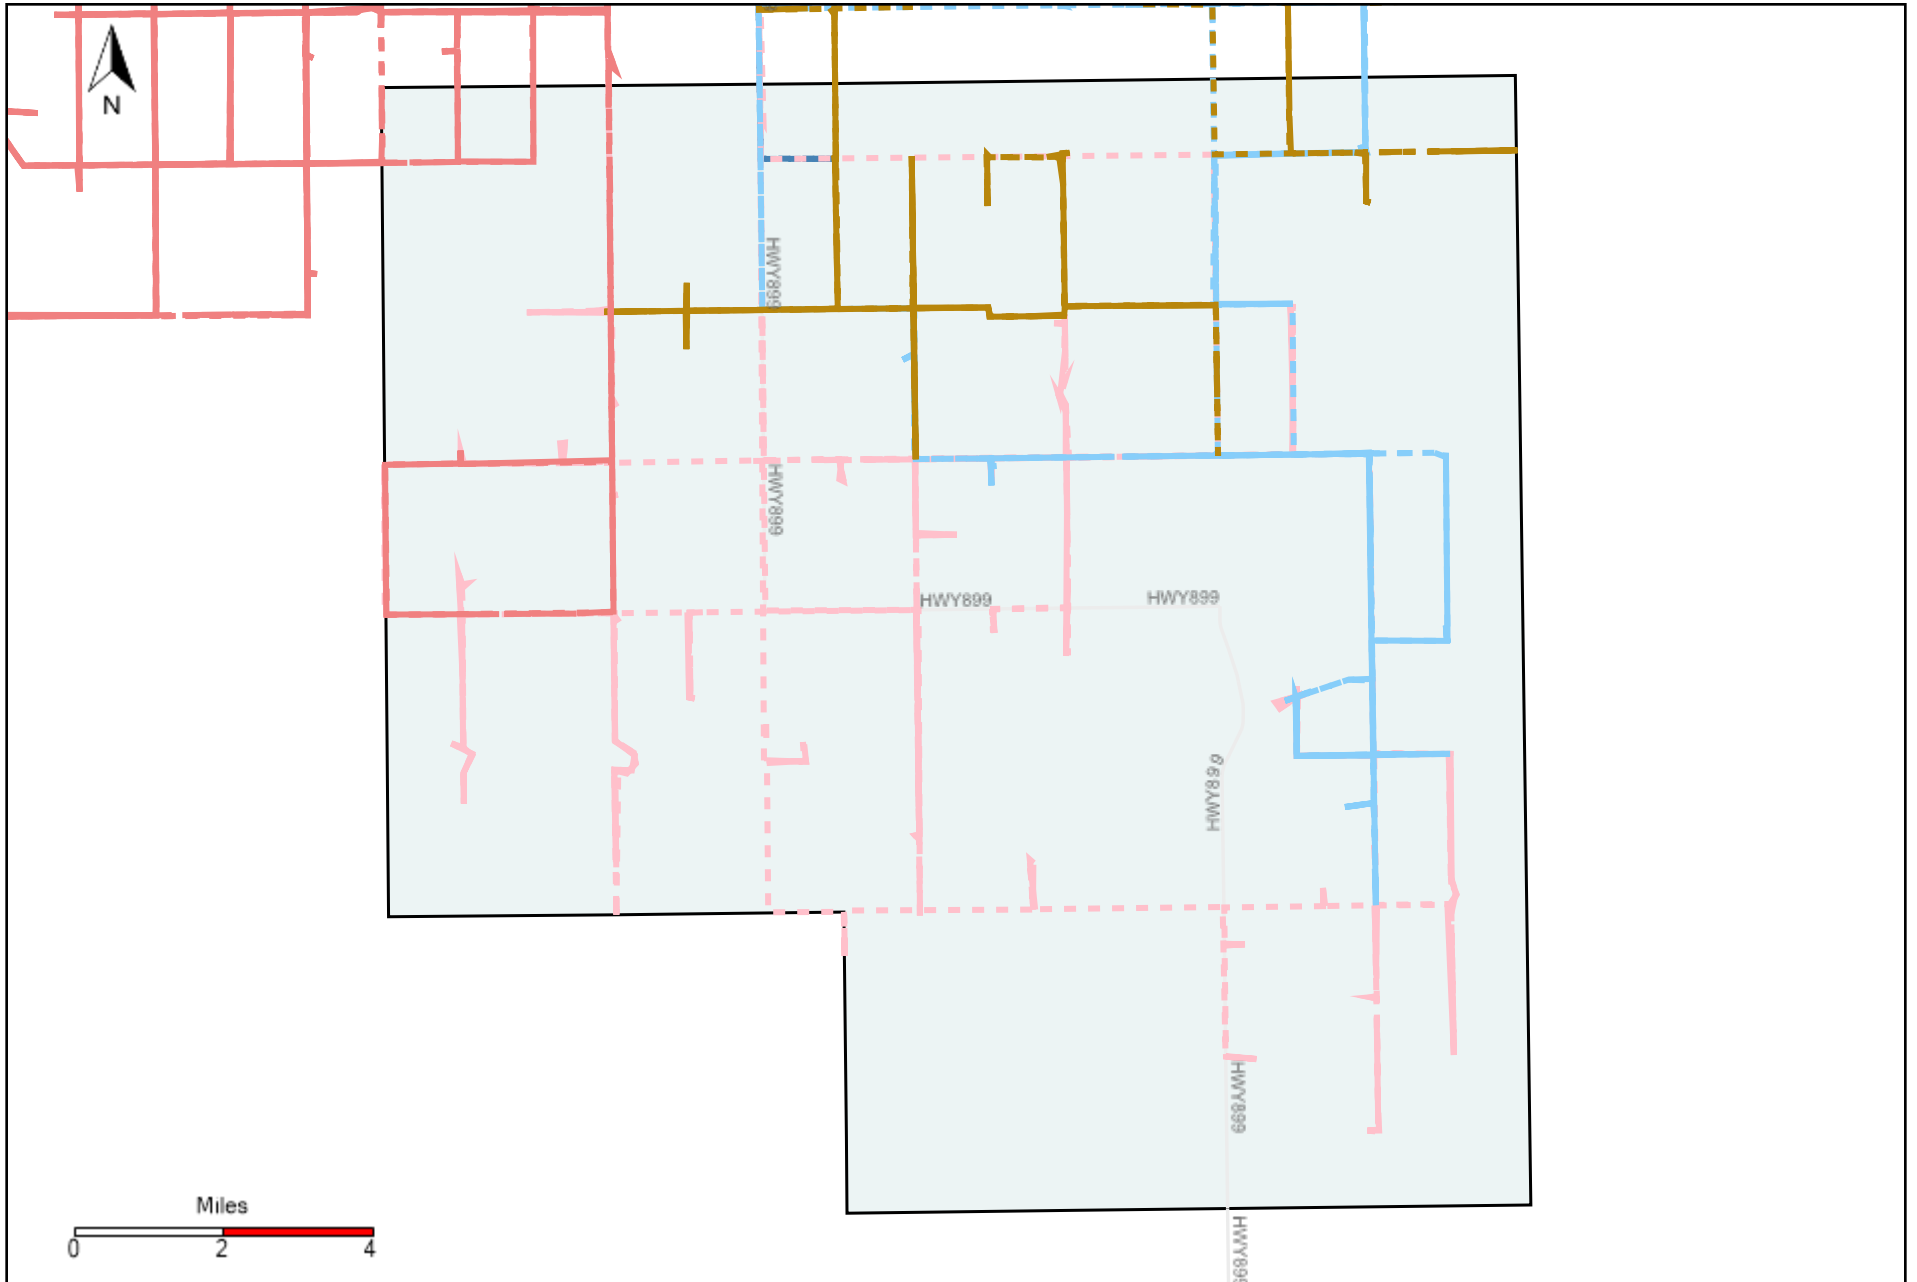

# Division: 1 Grader Report(2022-01-23 ~ 2022-01-29)

Vehicle Name List	Total Distance(km)	Total Hours
*****	1984.83	131 hrs 19 min 23 sec

# Division: 2 Grader Report(2022-01-23 ~ 2022-01-29)

Vehicle Name List	Total Distance(km)	Total Hours
*****	1138.24	74 hrs 30 min 48 sec

# Division: 3 Grader Report(2022-01-23 ~ 2022-01-29)

Vehicle Name List	Total Distance(km)	Total Hours
*****	2636.05	173 hrs 37 min 40 sec

# Division: 5 Grader Report(2022-01-23 ~ 2022-01-29)

Vehicle Name List	Total Distance(km)	Total Hours
*****	2738.16	182 hrs 47 min 26 sec