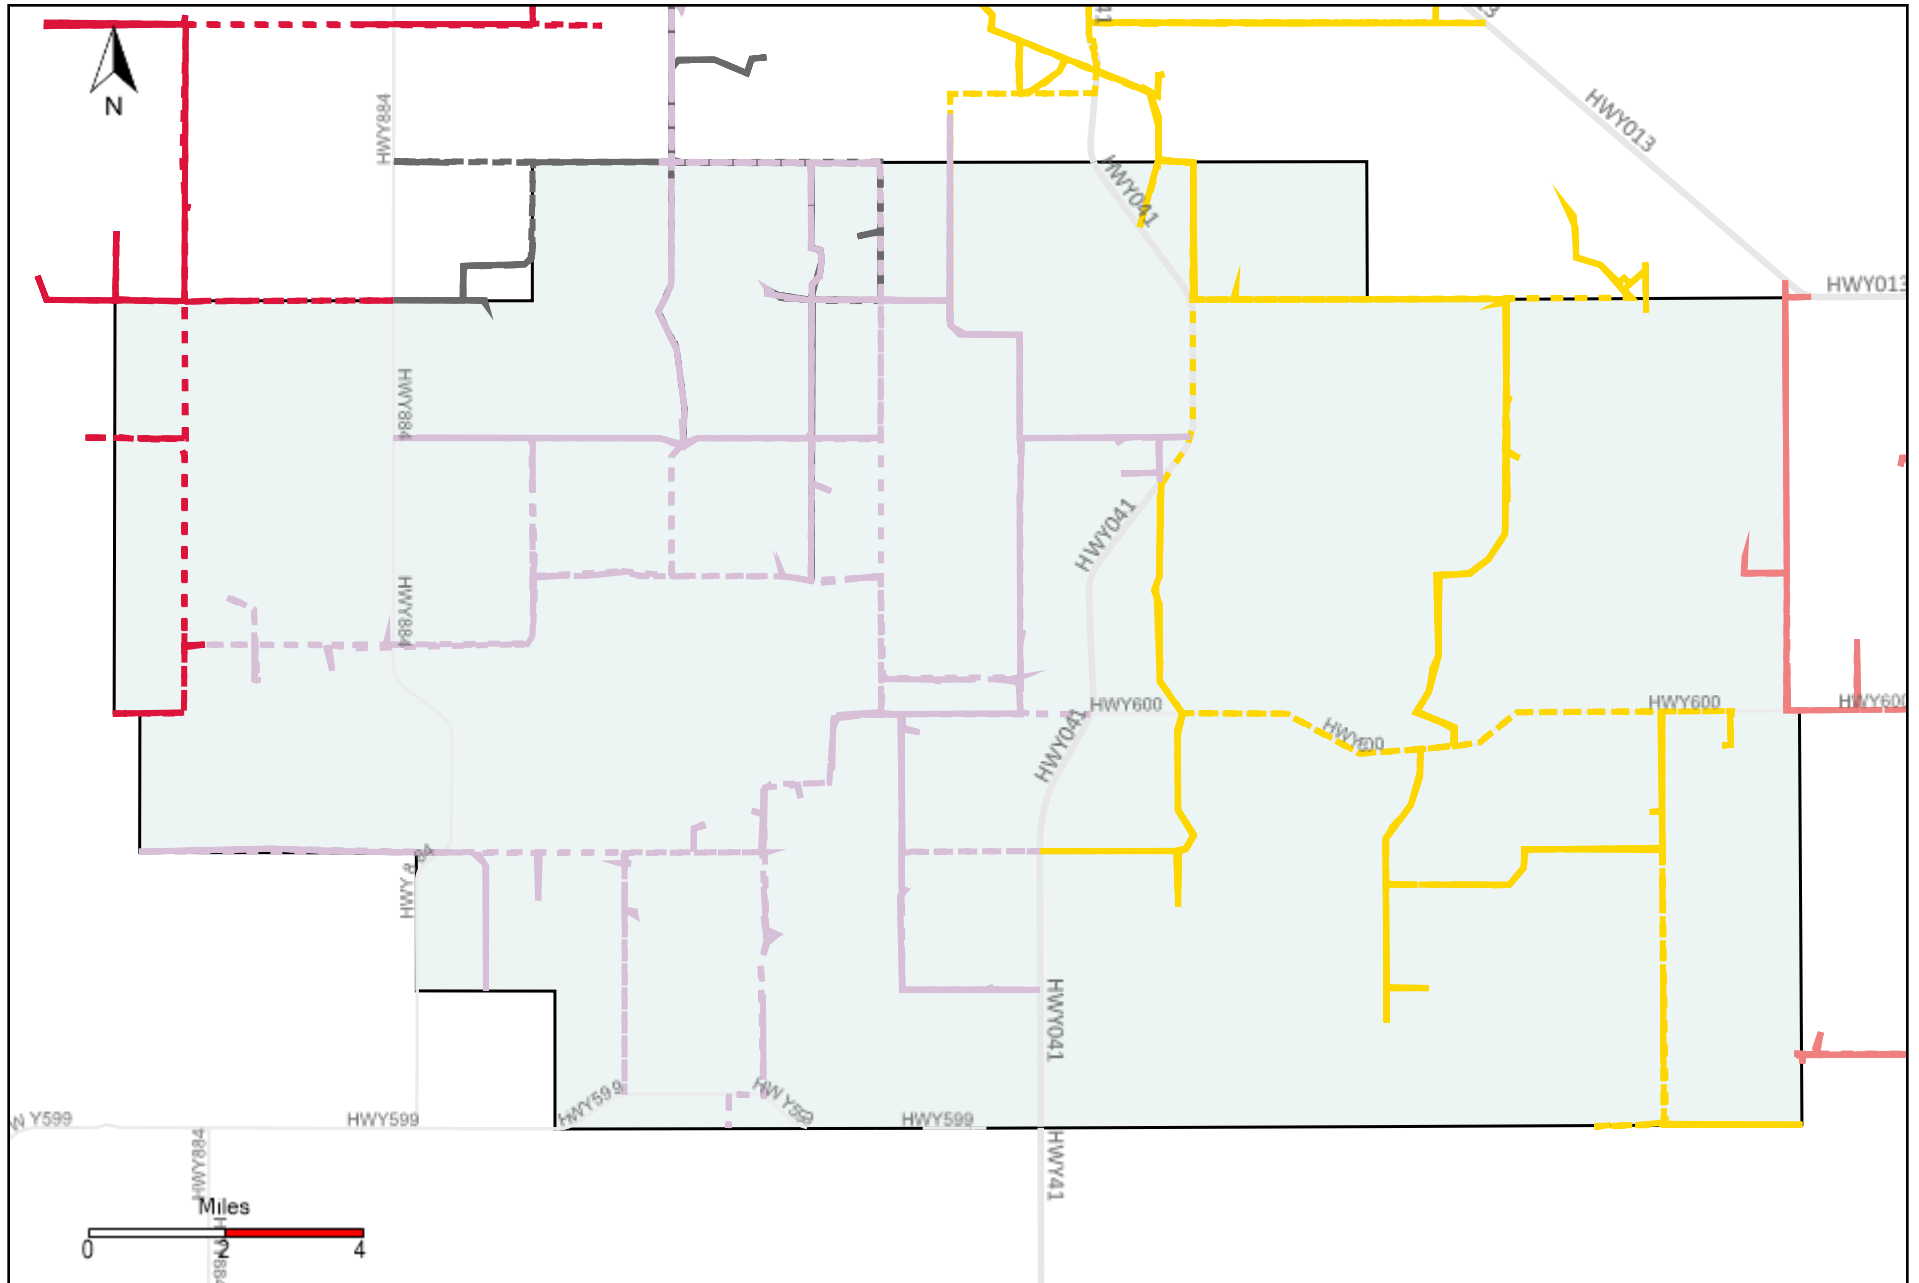

# Division: 3 Grader Report(2022-01-23 ~ 2022-01-29)

Vehicle Name List	Total Distance(km)	Total Hours
*****	2636.05	173 hrs 37 min 40 sec

# Division: 4 Grader Report(2022-01-23 ~ 2022-01-29)

Vehicle Name List	Total Distance(km)	Total Hours
*****	3489.75	231 hrs 52 min 25 sec

# Division: 5 Grader Report(2022-01-23 ~ 2022-01-29)

Vehicle Name List	Total Distance(km)	Total Hours
*****	2738.16	182 hrs 47 min 26 sec