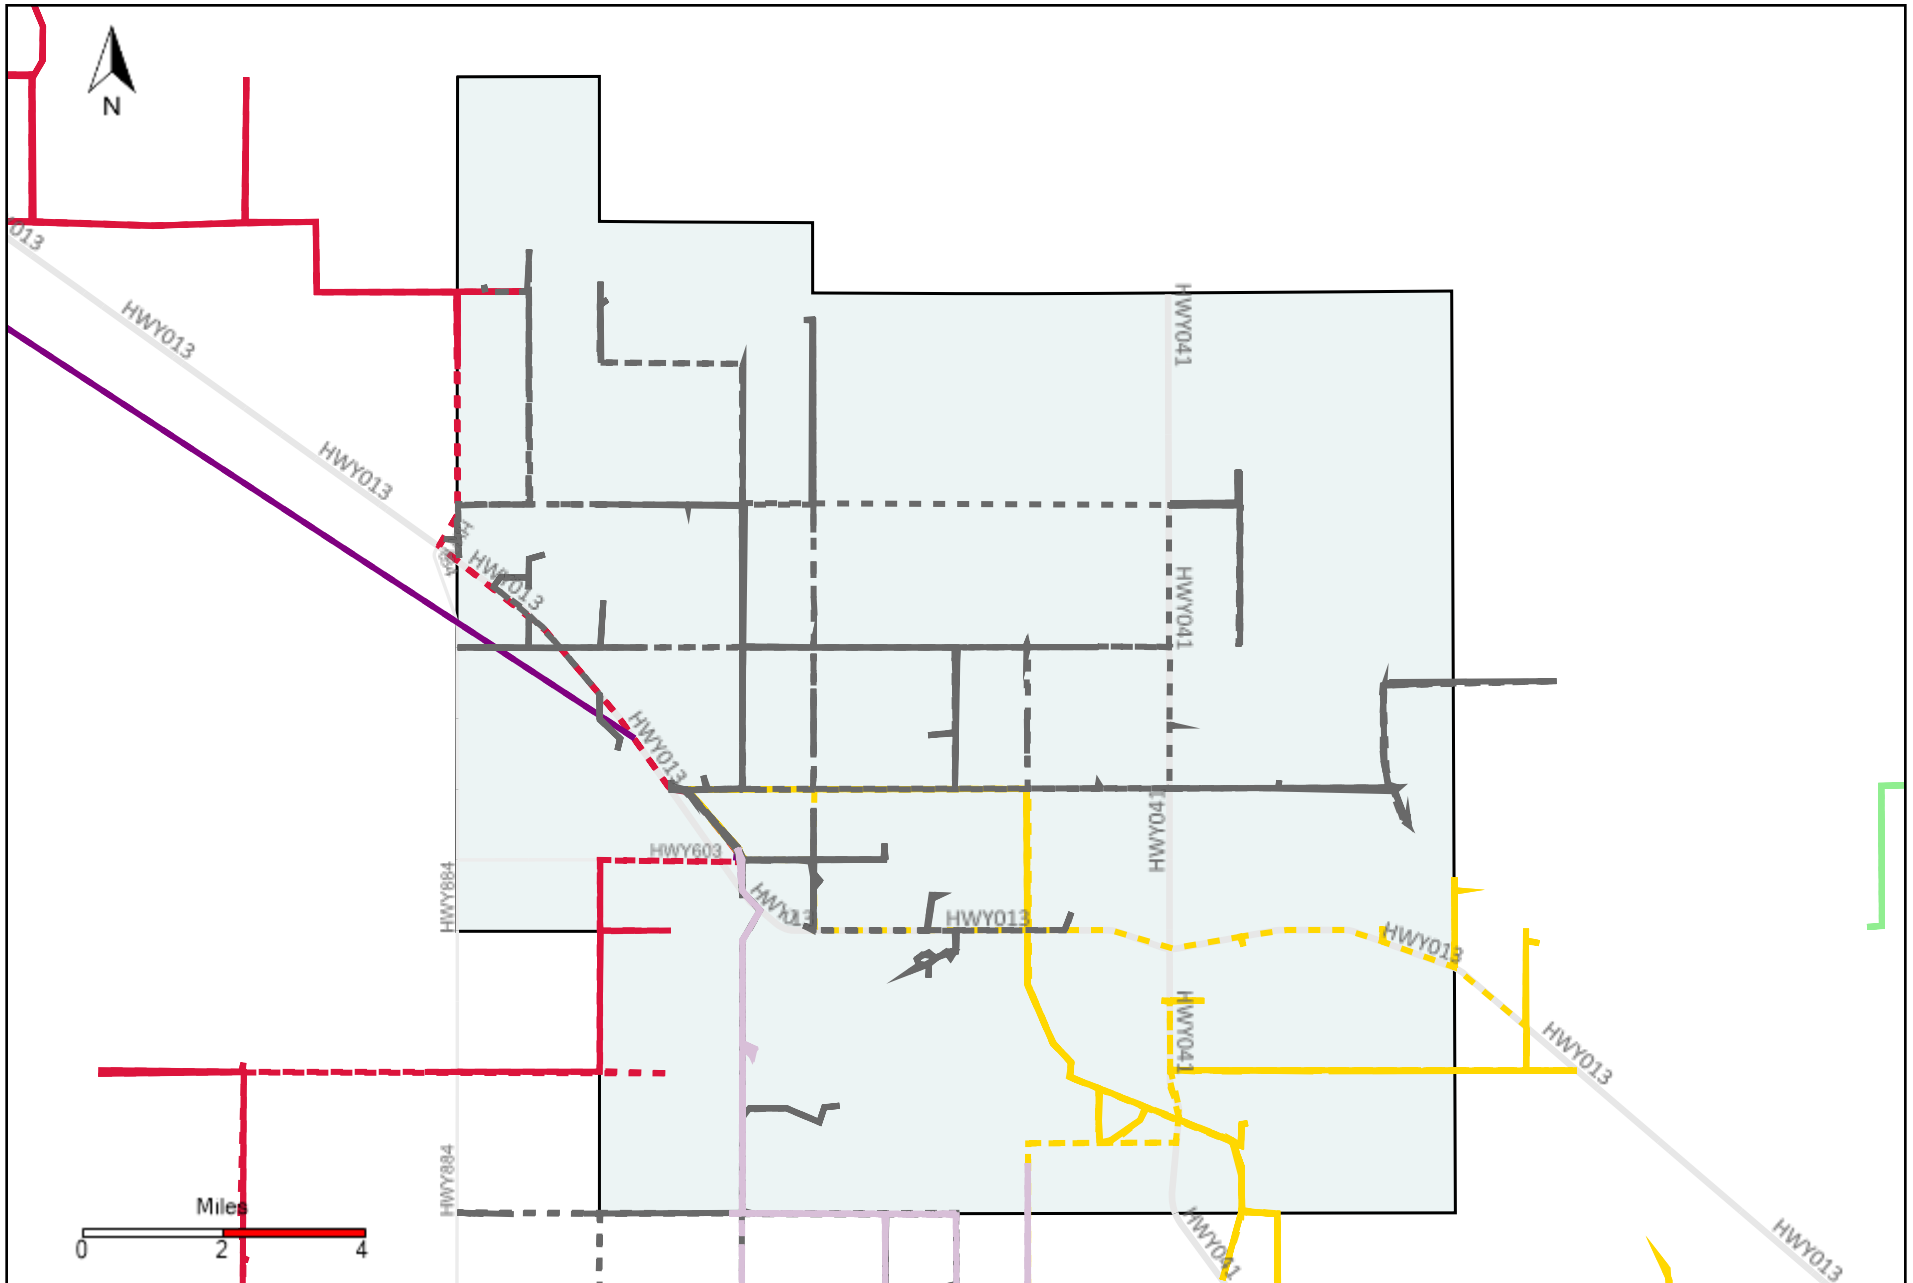

# Division: 4 Grader Report(2022-01-23 ~ 2022-01-29)

Vehicle Name List	Total Distance(km)	Total Hours
*****	3489.75	231 hrs 52 min 25 sec

# Division: 5 Grader Report(2022-01-23 ~ 2022-01-29)

Vehicle Name List	Total Distance(km)	Total Hours
*****	2738.16	182 hrs 47 min 26 sec

# Division: 6 Grader Report(2022-01-23 ~ 2022-01-29)

Vehicle Name List	Total Distance(km)	Total Hours
*****	2284.67	146 hrs 1 min 43 sec