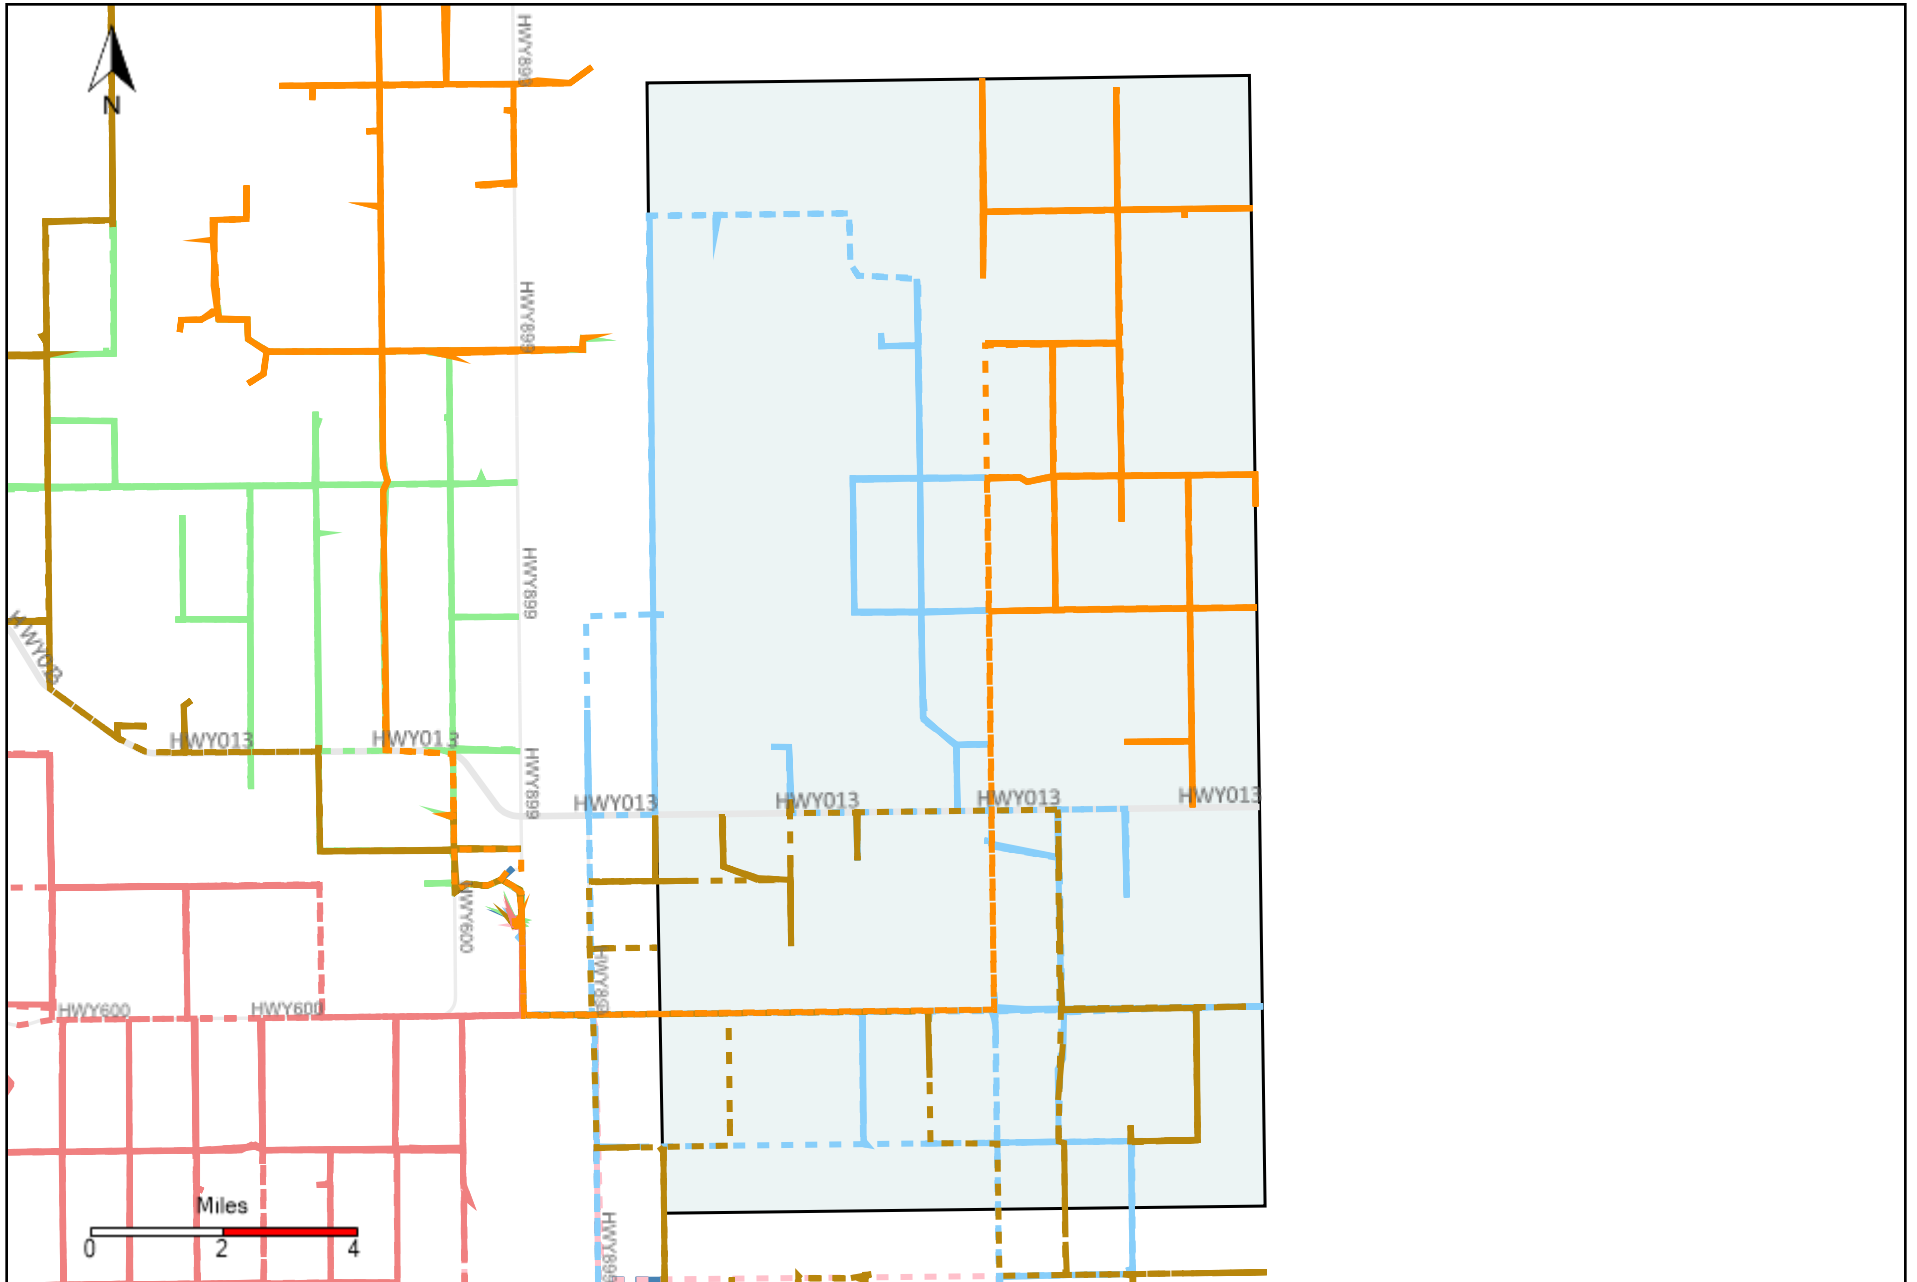

# Division: 1 Grader Report(2022-01-23 ~ 2022-01-29)

Vehicle Name List	Total Distance(km)	Total Hours
*****	1984.83	131 hrs 19 min 23 sec

# Division: 2 Grader Report(2022-01-23 ~ 2022-01-29)

Vehicle Name List	Total Distance(km)	Total Hours
*****	1138.24	74 hrs 30 min 48 sec

# Division: 3 Grader Report(2022-01-23 ~ 2022-01-29)

Vehicle Name List	Total Distance(km)	Total Hours
*****	2636.05	173 hrs 37 min 40 sec

# Division: 5 Grader Report(2022-01-23 ~ 2022-01-29)

Vehicle Name List	Total Distance(km)	Total Hours
*****	2738.16	182 hrs 47 min 26 sec