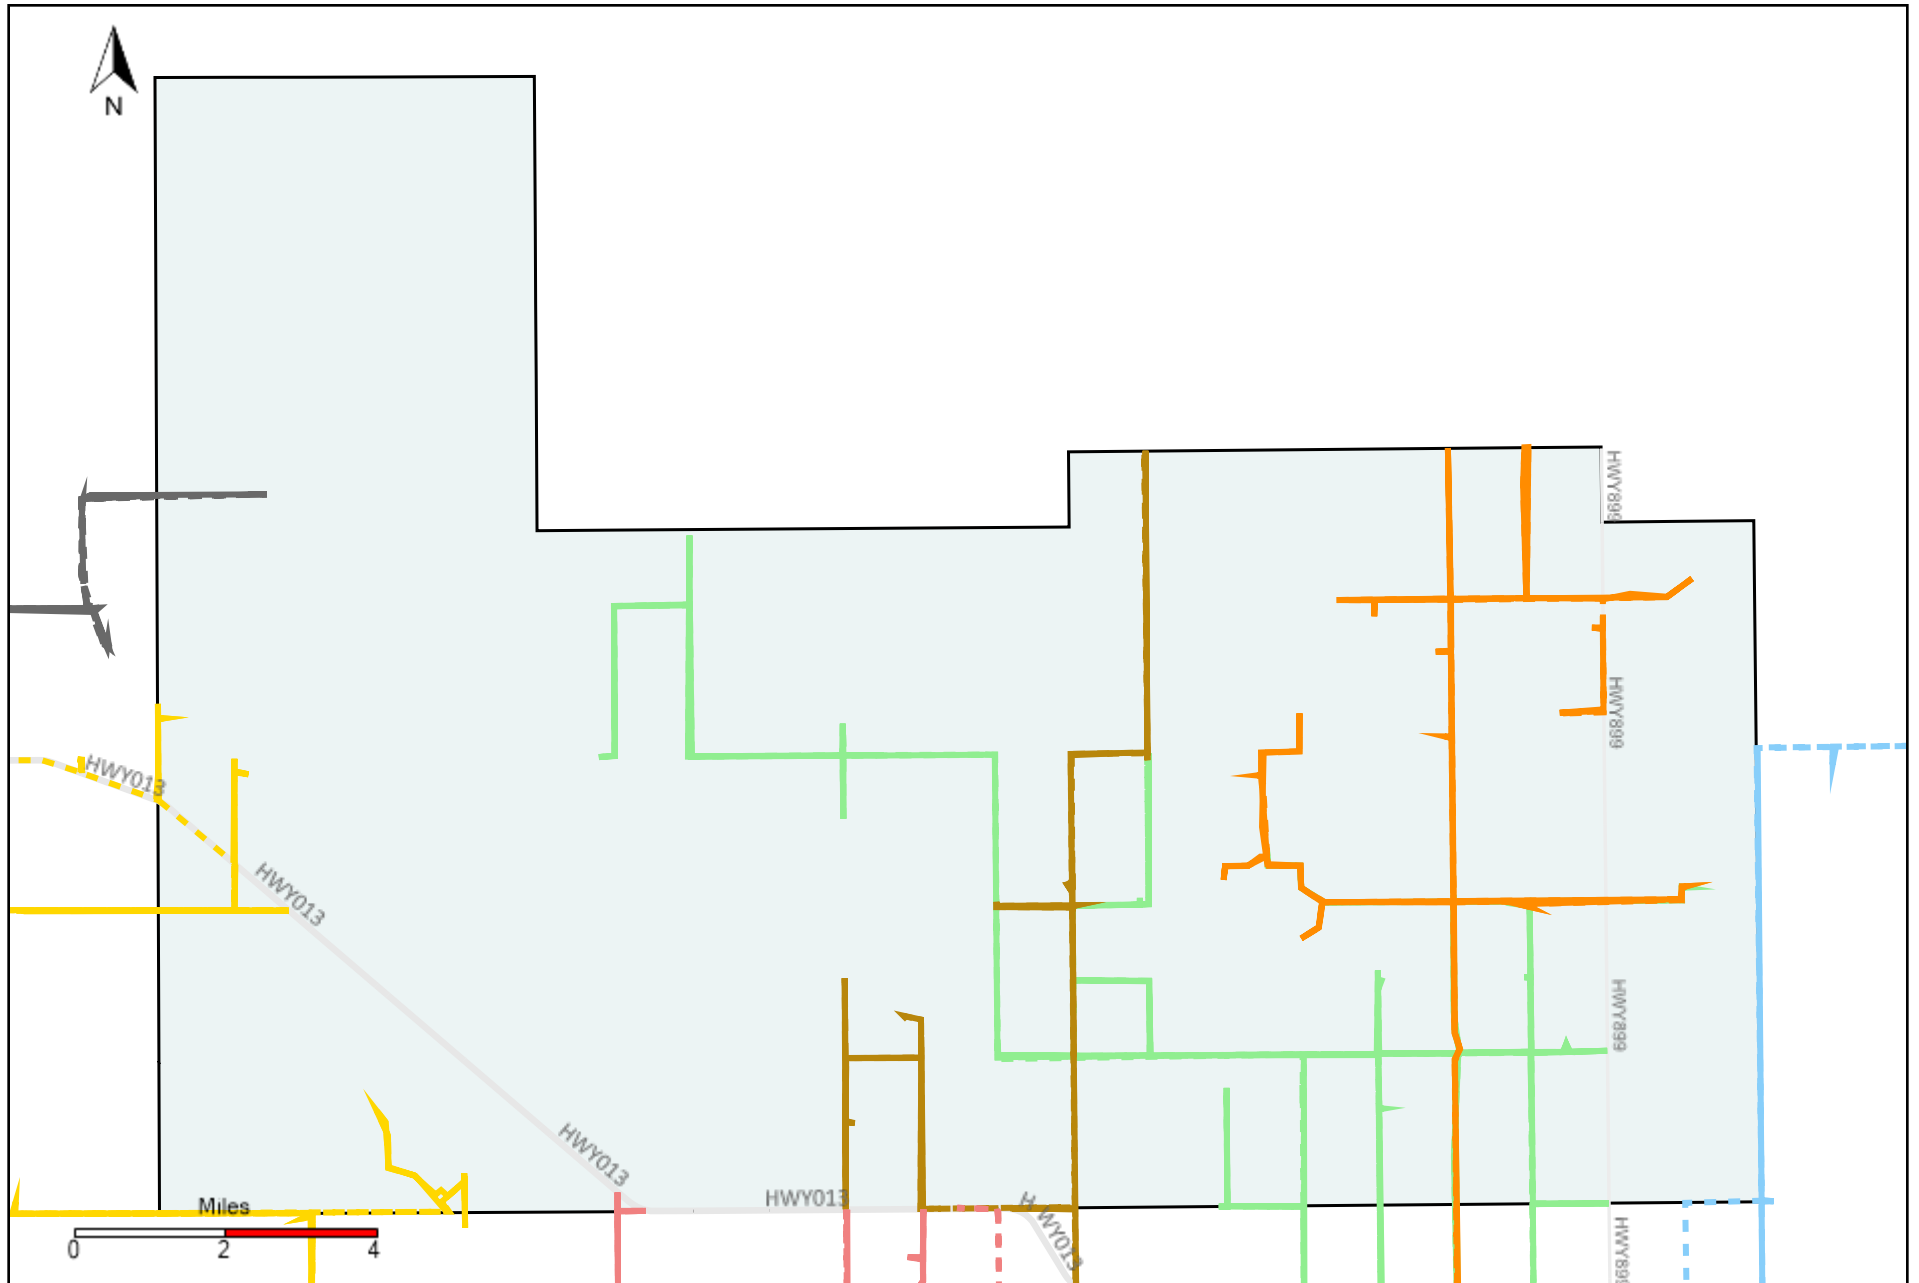

# Division: 2 Grader Report(2022-01-23 ~ 2022-01-29)

Vehicle Name List	Total Distance(km)	Total Hours
*****	1138.24	74 hrs 30 min 48 sec

# Division: 3 Grader Report(2022-01-23 ~ 2022-01-29)

Vehicle Name List	Total Distance(km)	Total Hours
*****	2636.05	173 hrs 37 min 40 sec

# Division: 4 Grader Report(2022-01-23 ~ 2022-01-29)

Vehicle Name List	Total Distance(km)	Total Hours
*****	3489.75	231 hrs 52 min 25 sec

# Division: 5 Grader Report(2022-01-23 ~ 2022-01-29)

Vehicle Name List	Total Distance(km)	Total Hours
*****	2738.16	182 hrs 47 min 26 sec