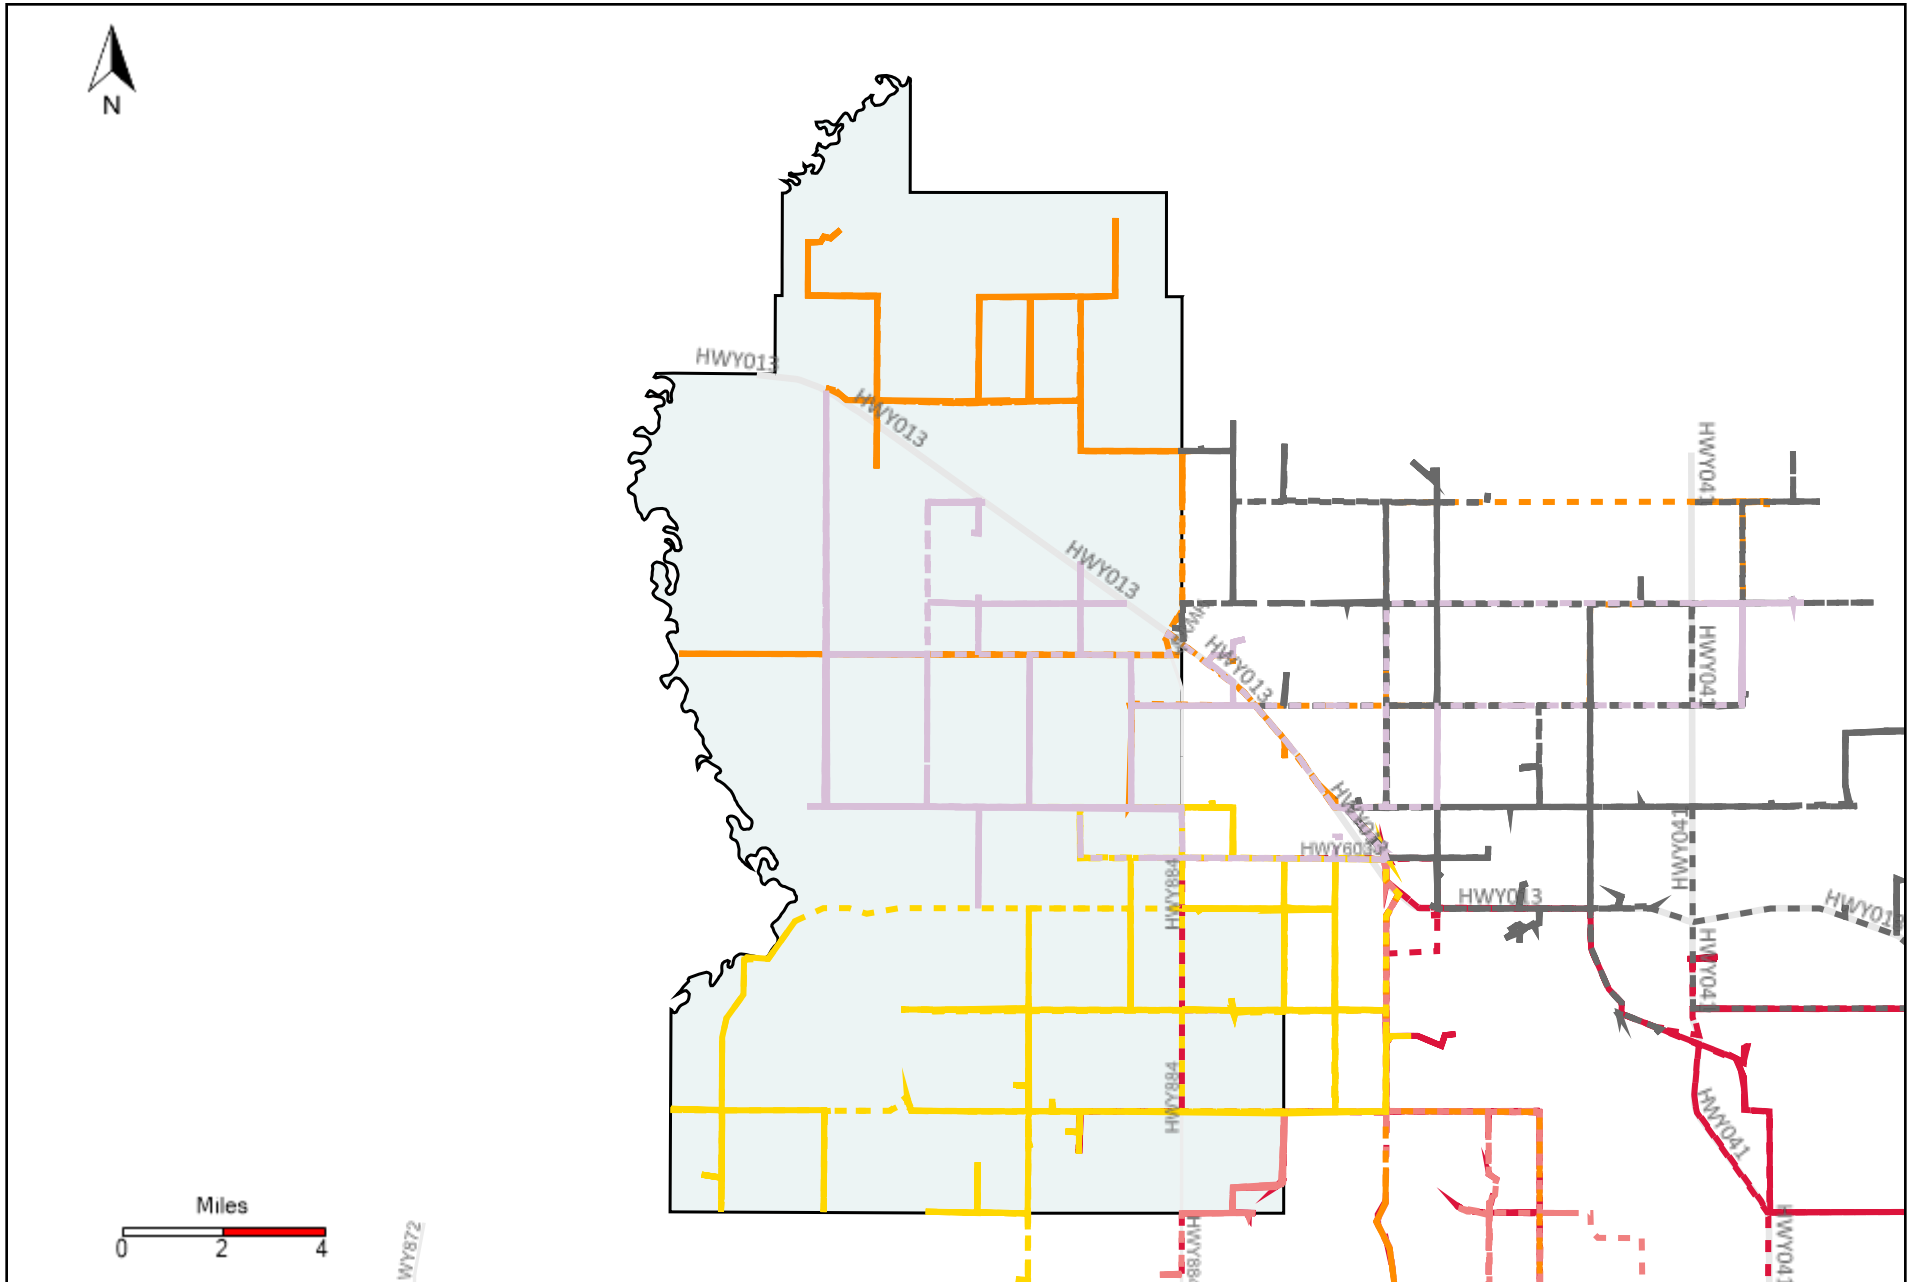

Vehicle Name List	Total Distance(km)	Total Hours
*****	2201.82	134 hrs 23 min 45 sec

Division: 3 Grader Report(2022-01-16 ~ 2022-01-22)

Vehicle Name List	Total Distance(km)	Total Hours
*****	61101.18	229 hrs 26 min 13 sec

Division: 4 Grader Report(2022-01-16 ~ 2022-01-22)

Vehicle Name List	Total Distance(km)	Total Hours
*****	61686.26	262 hrs 32 min 42 sec

Division: 5 Grader Report(2022-01-16 ~ 2022-01-22)

Vehicle Name List	Total Distance(km)	Total Hours
*****	41179.23	175 hrs 54 min 37 sec

Division: 6 Grader Report(2022-01-16 ~ 2022-01-22)

Vehicle Name List	Total Distance(km)	Total Hours
*****	41387.28	199 hrs 32 min 59 sec

Division: 7 Grader Report(2022-01-16 ~ 2022-01-22)

Vehicle Name List	Total Distance(km)	Total Hours
*****	41387.28	199 hrs 32 min 59 sec