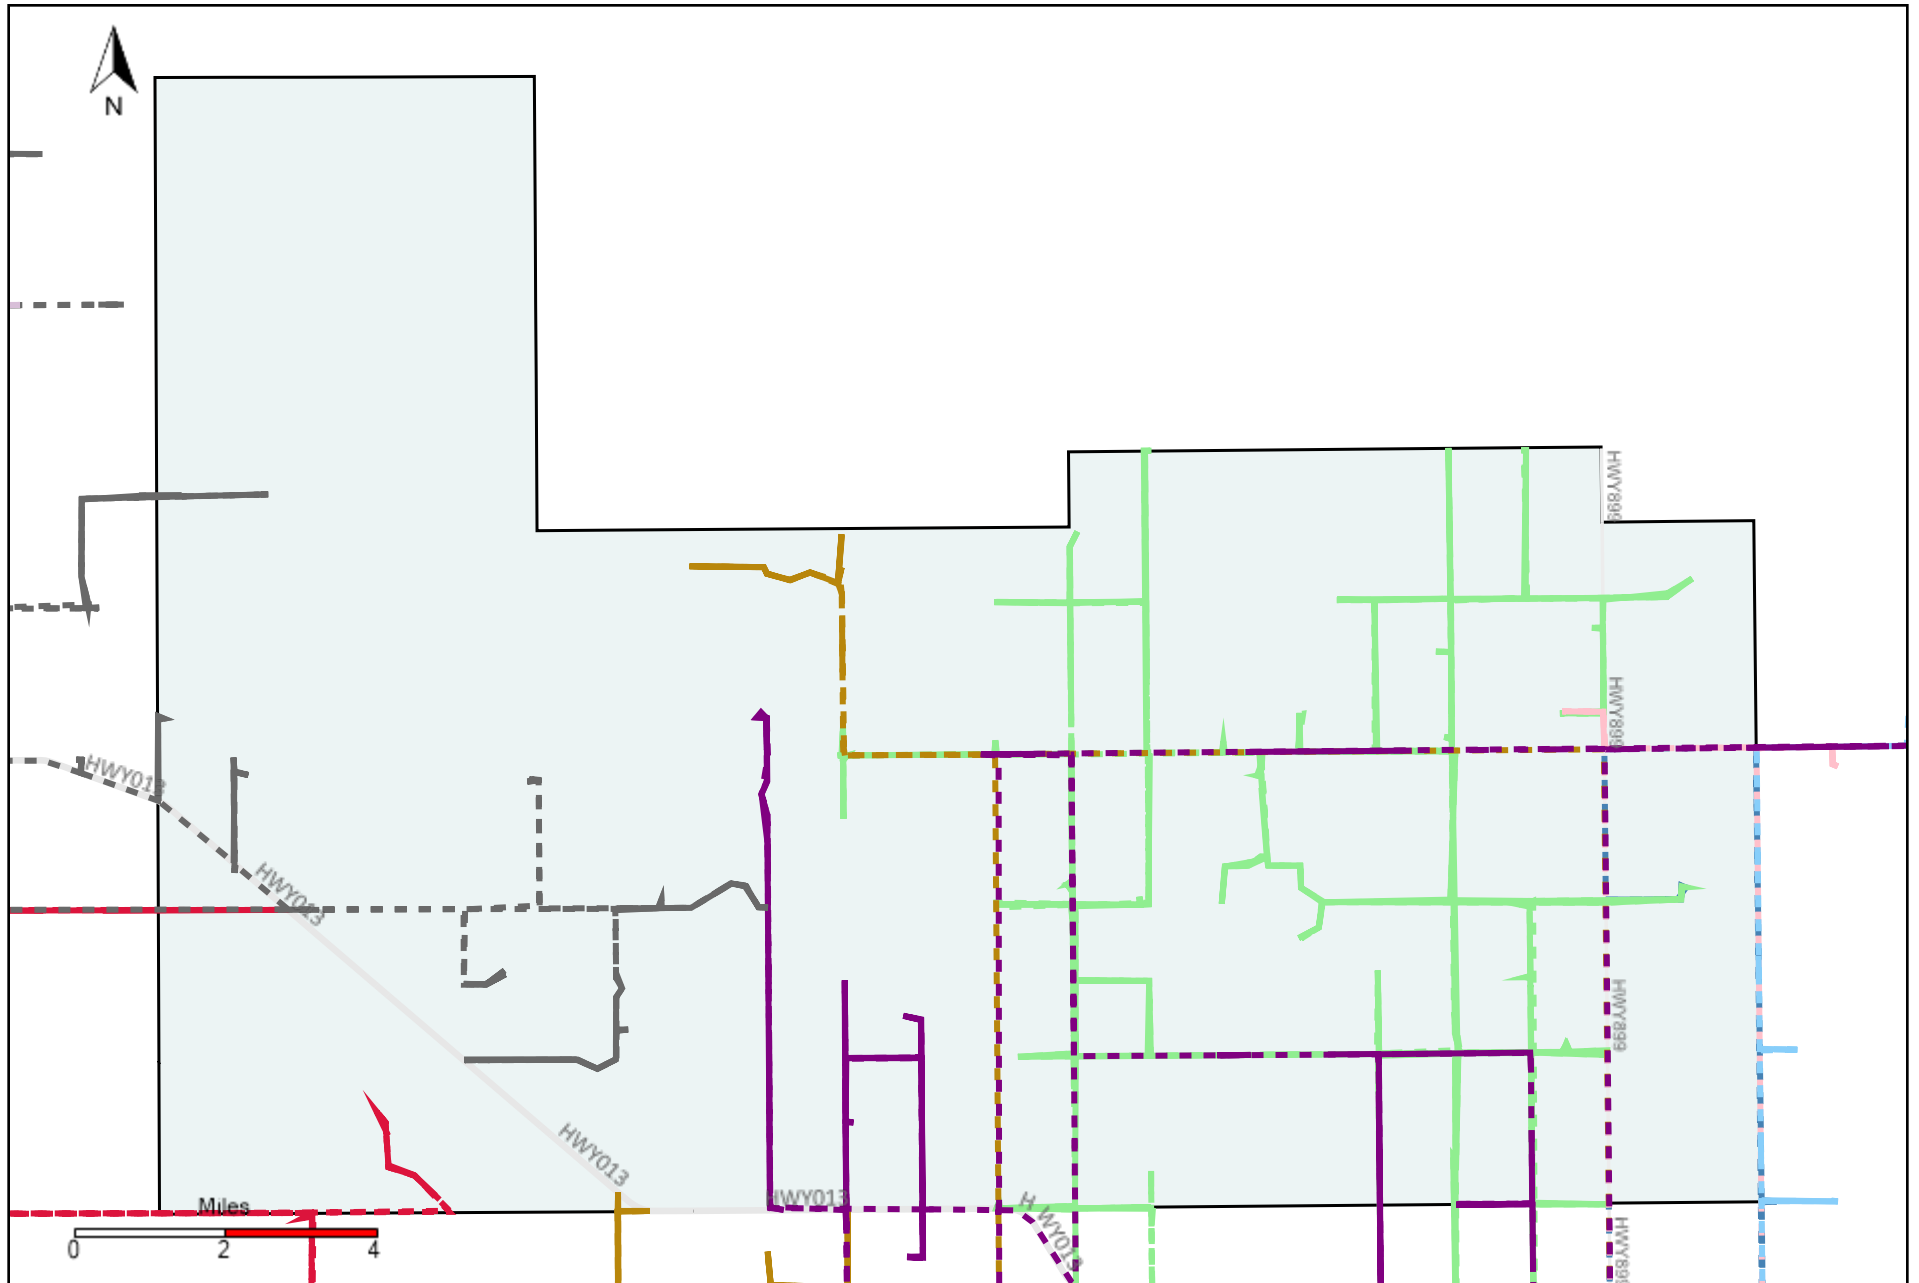

Provost Weekly Grader Report (2022-01-16 ~ 2022-01-22)

Division: 1 Grader Report(2022-01-16 ~ 2022-01-22)

Vehicle Name List	Total Distance(km)	Total Hours
*****	2585.09	162 hrs 36 min 21 sec

Division: 2 Grader Report(2022-01-16 ~ 2022-01-22)

Vehicle Name List	Total Distance(km)	Total Hours
*****	2201.82	134 hrs 23 min 45 sec

Division: 3 Grader Report(2022-01-16 ~ 2022-01-22)

Vehicle Name List	Total Distance(km)	Total Hours
*****	61101.18	229 hrs 26 min 13 sec

Division: 4 Grader Report(2022-01-16 ~ 2022-01-22)

Vehicle Name List	Total Distance(km)	Total Hours
*****	61686.26	262 hrs 32 min 42 sec

Division: 5 Grader Report(2022-01-16 ~ 2022-01-22)

Vehicle Name List	Total Distance(km)	Total Hours
*****	41179.23	175 hrs 54 min 37 sec

Division: 6 Grader Report(2022-01-16 ~ 2022-01-22)

Vehicle Name List	Total Distance(km)	Total Hours
*****	41387.28	199 hrs 32 min 59 sec

Division: 7 Grader Report(2022-01-16 ~ 2022-01-22)

Vehicle Name List	Total Distance(km)	Total Hours
*****	41387.28	199 hrs 32 min 59 sec