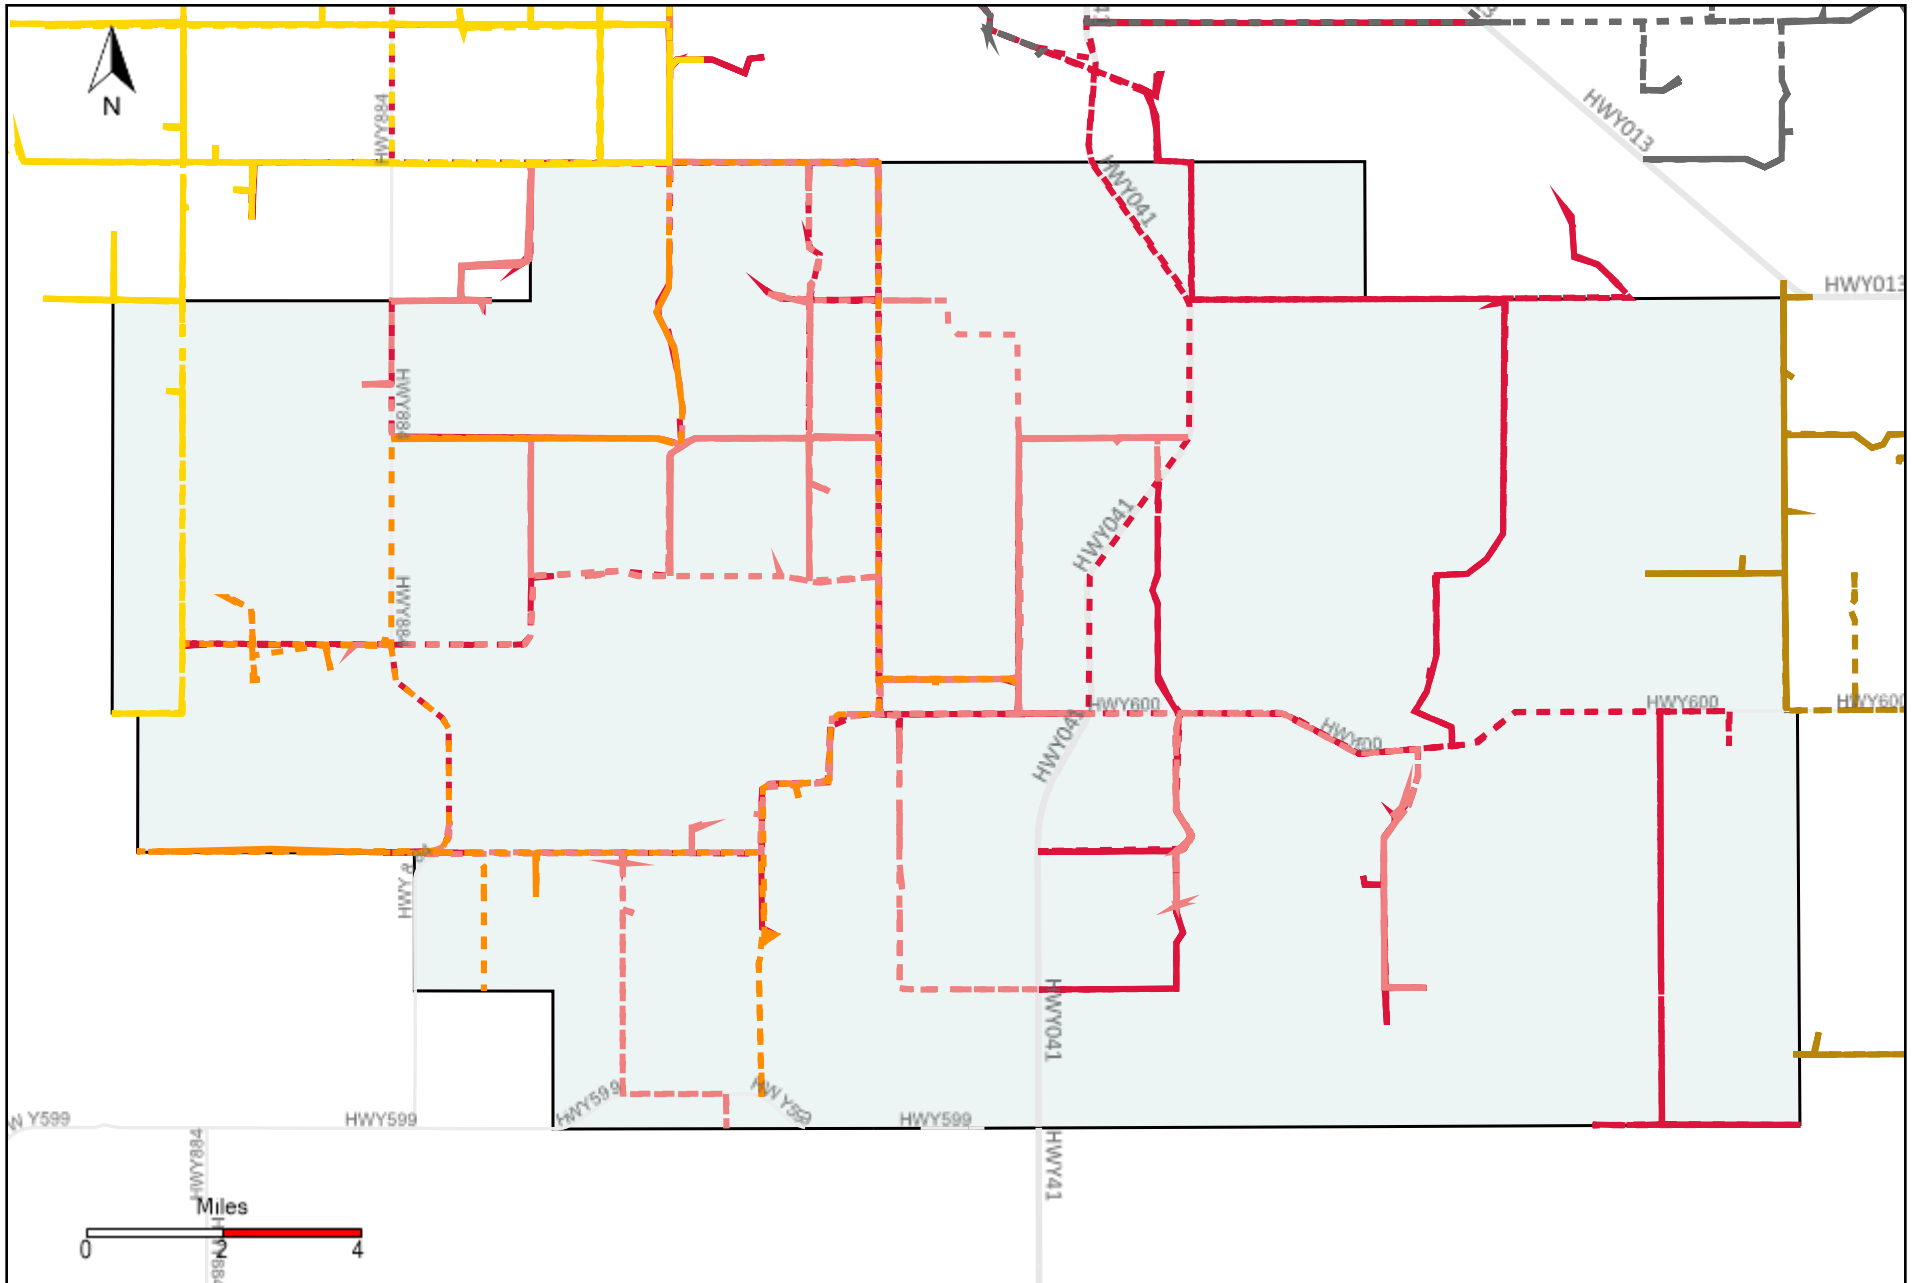

Provost Weekly Grader Report (2022-01-16 ~ 2022-01-22)

Division: 1 Grader Report(2022-01-16 ~ 2022-01-22)

Vehicle Name List	Total Distance(km)	Total Hours
*****	2585.09	162 hrs 36 min 21 sec

Division: 2 Grader Report(2022-01-16 ~ 2022-01-22)

Vehicle Name List	Total Distance(km)	Total Hours
*****	2201.82	134 hrs 23 min 45 sec

Division: 3 Grader Report(2022-01-16 ~ 2022-01-22)

Vehicle Name List	Total Distance(km)	Total Hours
*****	61101.18	229 hrs 26 min 13 sec

Division: 4 Grader Report(2022-01-16 ~ 2022-01-22)

Vehicle Name List	Total Distance(km)	Total Hours
*****	61686.26	262 hrs 32 min 42 sec

Division: 5 Grader Report(2022-01-16 ~ 2022-01-22)

Vehicle Name List	Total Distance(km)	Total Hours
*****	41179.23	175 hrs 54 min 37 sec

Division: 6 Grader Report(2022-01-16 ~ 2022-01-22)

Vehicle Name List	Total Distance(km)	Total Hours
*****	41387.28	199 hrs 32 min 59 sec

Division: 7 Grader Report(2022-01-16 ~ 2022-01-22)

Vehicle Name List	Total Distance(km)	Total Hours
*****	41387.28	199 hrs 32 min 59 sec