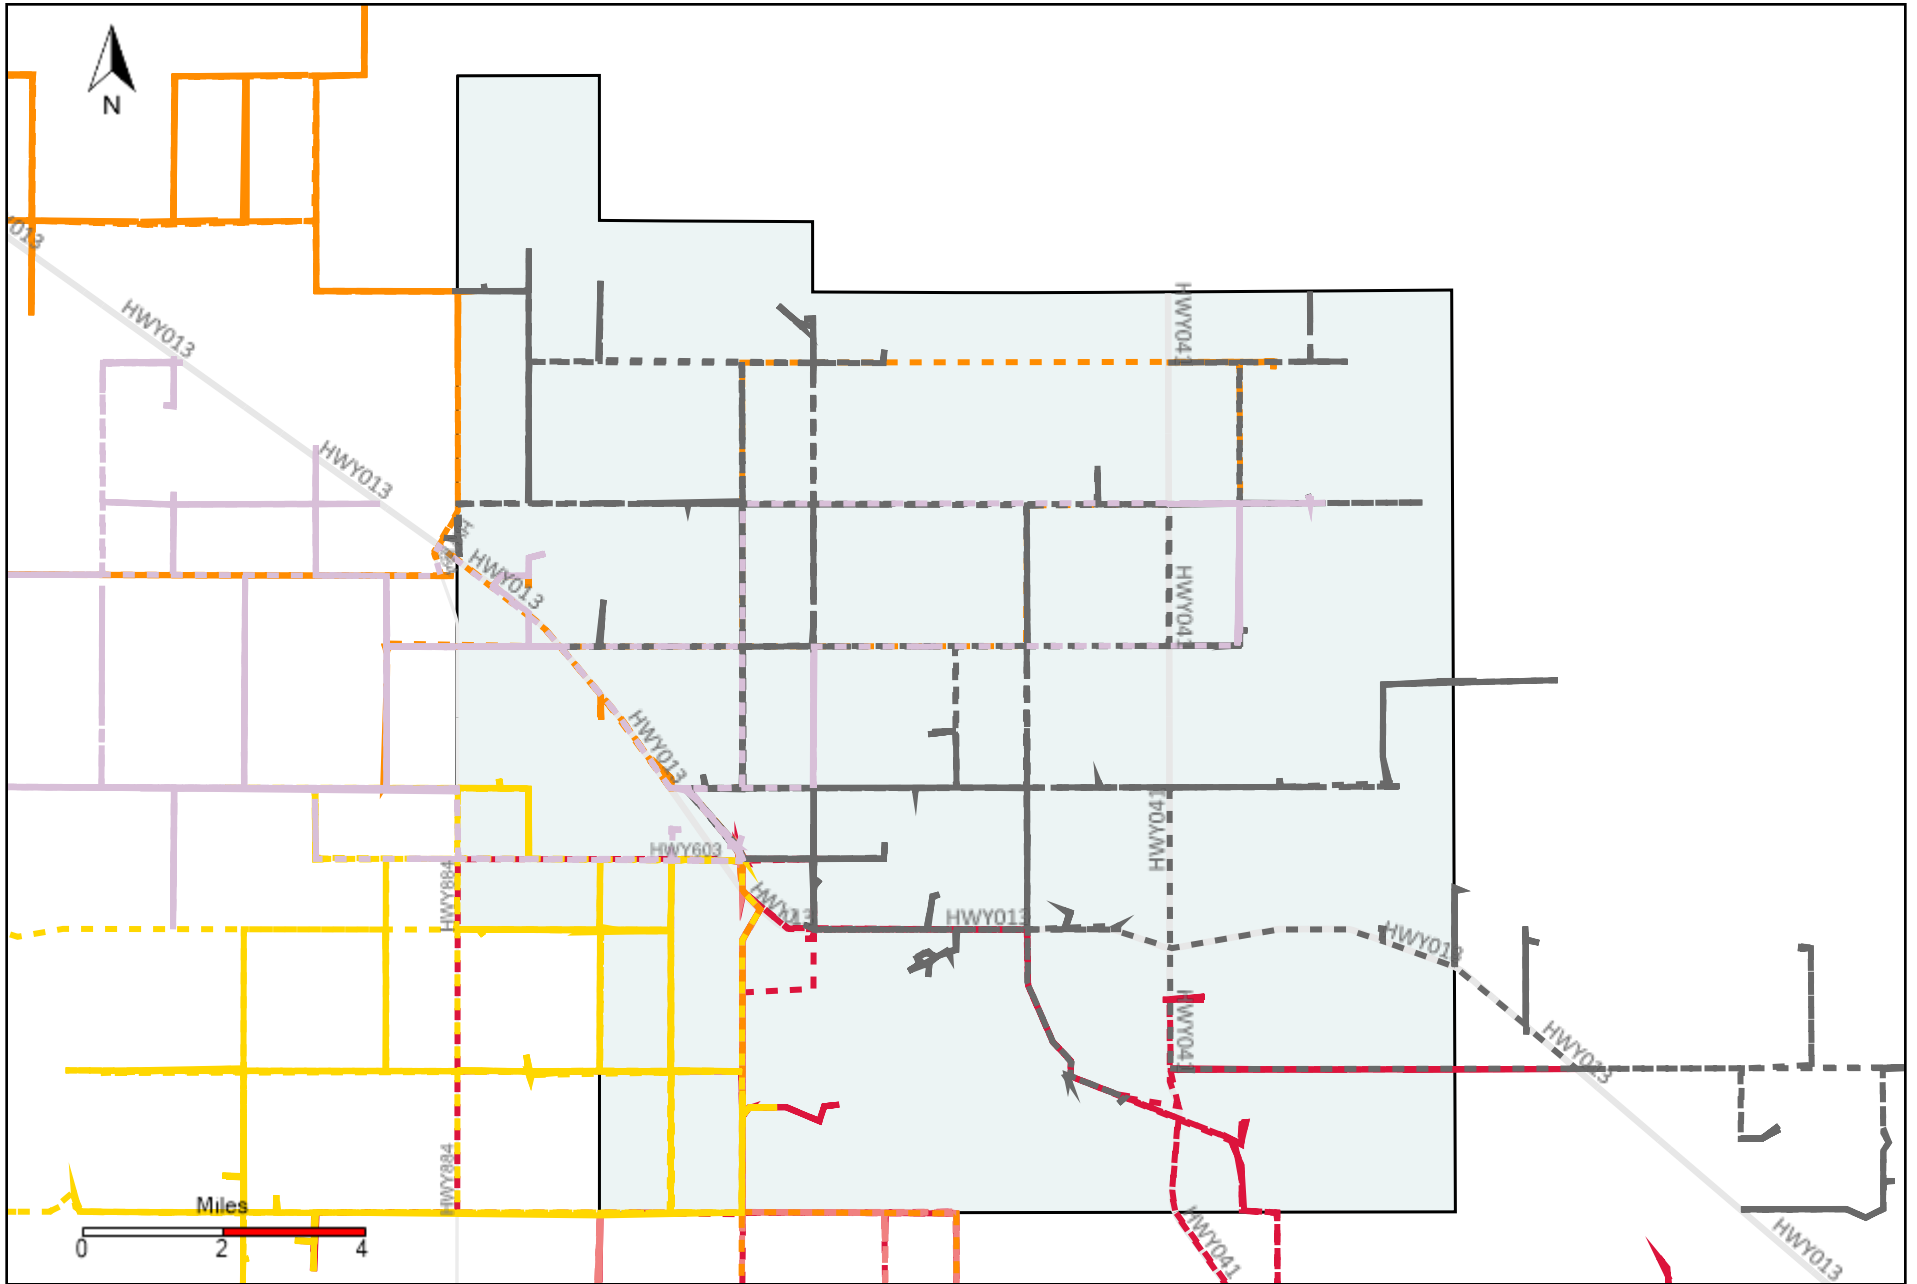

Division: 4 Grader Report(2022-01-16 ~ 2022-01-22)

Vehicle Name List	Total Distance(km)	Total Hours
*****	61686.26	262 hrs 32 min 42 sec

Division: 5 Grader Report(2022-01-16 ~ 2022-01-22)

Vehicle Name List	Total Distance(km)	Total Hours
*****	41179.23	175 hrs 54 min 37 sec

Division: 6 Grader Report(2022-01-16 ~ 2022-01-22)

Vehicle Name List	Total Distance(km)	Total Hours
*****	41387.28	199 hrs 32 min 59 sec

Division: 7 Grader Report(2022-01-16 ~ 2022-01-22)

Vehicle Name List	Total Distance(km)	Total Hours
*****	41387.28	199 hrs 32 min 59 sec