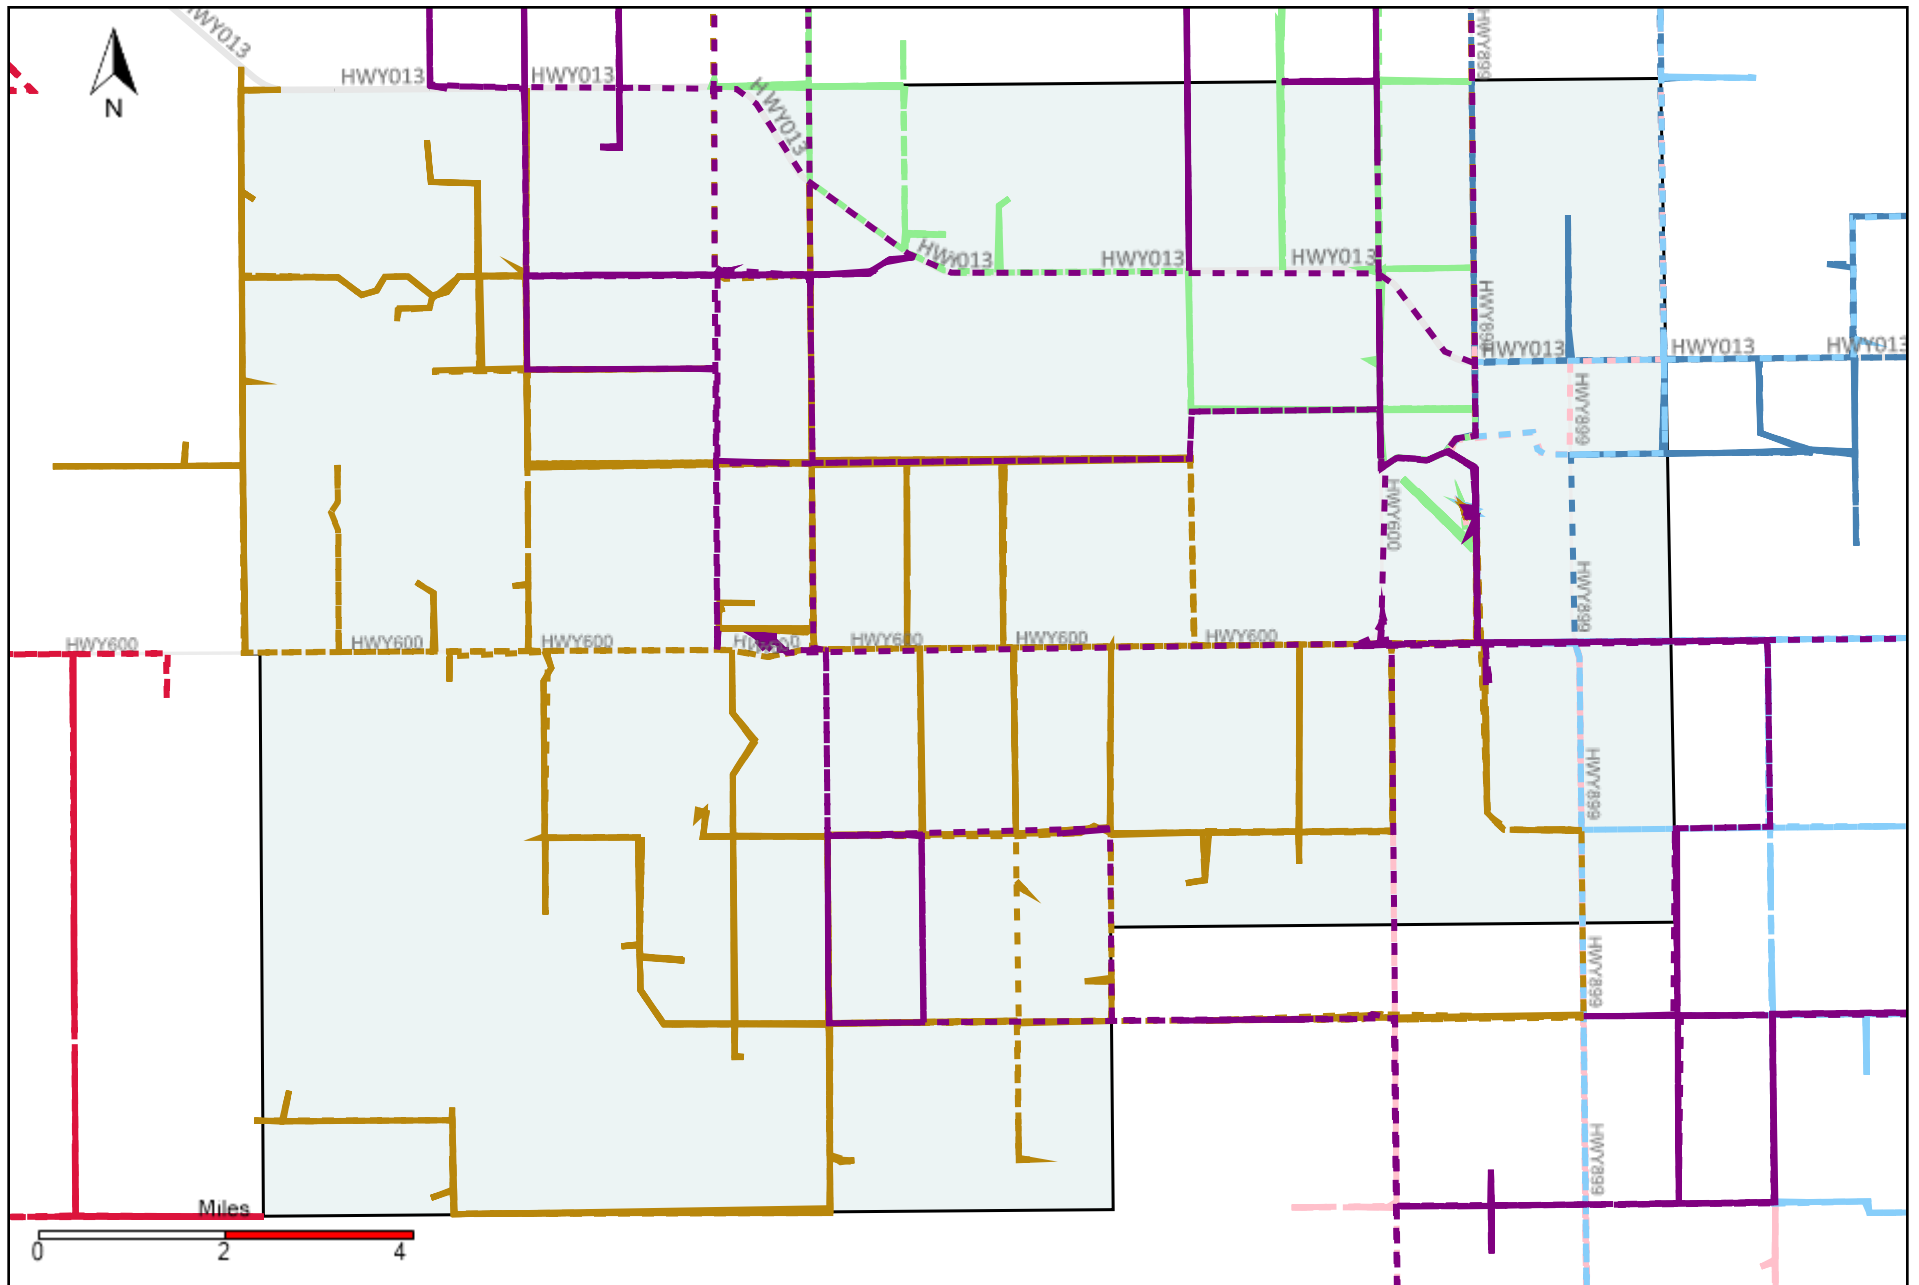

Provost Weekly Grader Report (2022-01-16 ~ 2022-01-22)

Division: 1 Grader Report(2022-01-16 ~ 2022-01-22)

Vehicle Name List	Total Distance(km)	Total Hours
*****	2585.09	162 hrs 36 min 21 sec

Division: 2 Grader Report(2022-01-16 ~ 2022-01-22)

Vehicle Name List	Total Distance(km)	Total Hours
*****	2201.82	134 hrs 23 min 45 sec

Division: 3 Grader Report(2022-01-16 ~ 2022-01-22)

Vehicle Name List	Total Distance(km)	Total Hours
*****	61101.18	229 hrs 26 min 13 sec

Division: 4 Grader Report(2022-01-16 ~ 2022-01-22)

Vehicle Name List	Total Distance(km)	Total Hours
*****	61686.26	262 hrs 32 min 42 sec

Division: 5 Grader Report(2022-01-16 ~ 2022-01-22)

Vehicle Name List	Total Distance(km)	Total Hours
*****	41179.23	175 hrs 54 min 37 sec

Division: 6 Grader Report(2022-01-16 ~ 2022-01-22)

Vehicle Name List	Total Distance(km)	Total Hours
*****	41387.28	199 hrs 32 min 59 sec

Division: 7 Grader Report(2022-01-16 ~ 2022-01-22)

Vehicle Name List	Total Distance(km)	Total Hours
*****	41387.28	199 hrs 32 min 59 sec