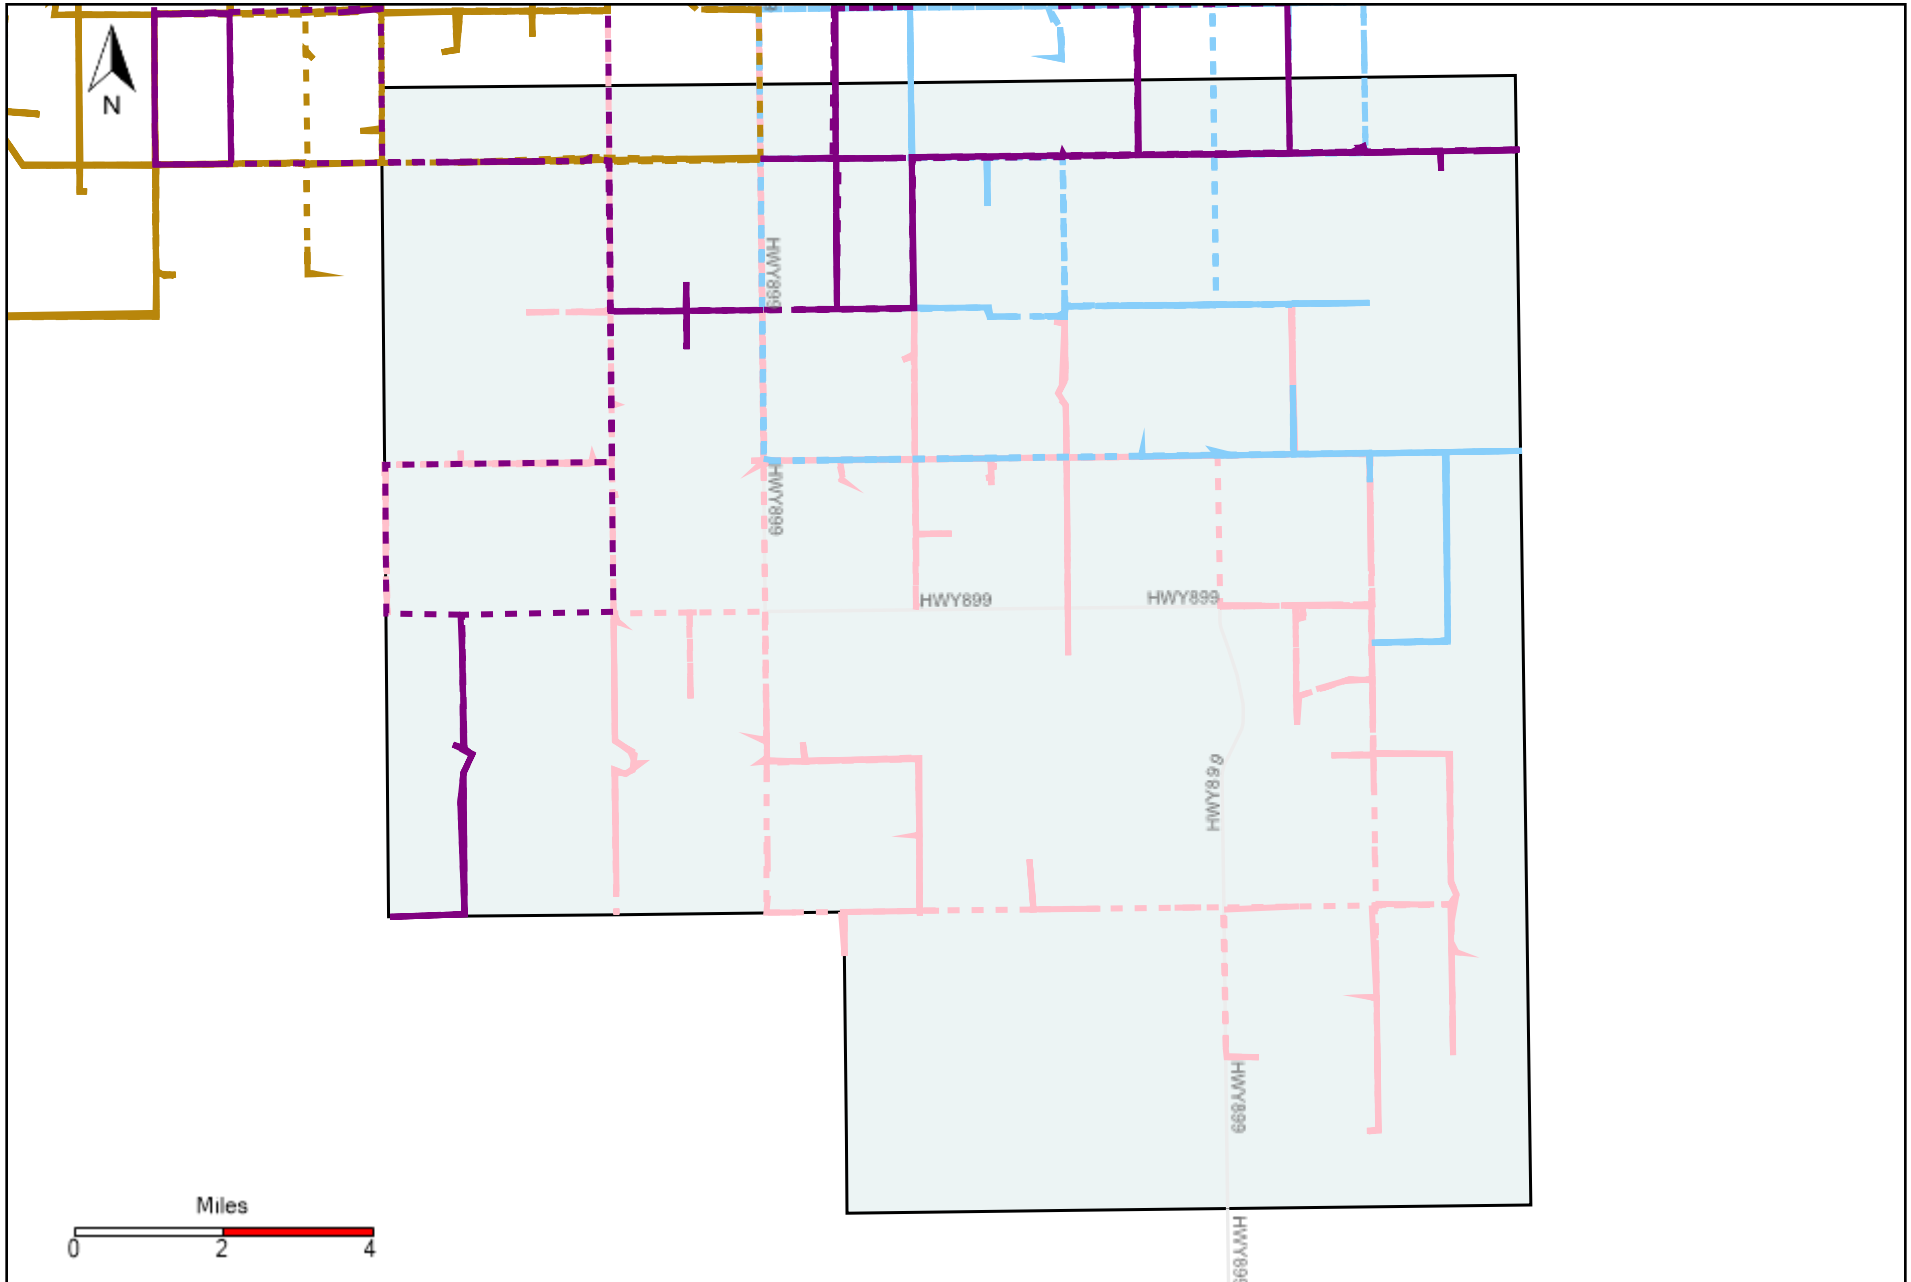

Provost Weekly Grader Report (2022-01-16 ~ 2022-01-22)

Division: 1 Grader Report(2022-01-16 ~ 2022-01-22)

Vehicle Name List	Total Distance(km)	Total Hours
*****	2585.09	162 hrs 36 min 21 sec

Division: 2 Grader Report(2022-01-16 ~ 2022-01-22)

Vehicle Name List	Total Distance(km)	Total Hours
*****	2201.82	134 hrs 23 min 45 sec

Division: 3 Grader Report(2022-01-16 ~ 2022-01-22)

Vehicle Name List	Total Distance(km)	Total Hours
*****	61101.18	229 hrs 26 min 13 sec

Division: 4 Grader Report(2022-01-16 ~ 2022-01-22)

Vehicle Name List	Total Distance(km)	Total Hours
*****	61686.26	262 hrs 32 min 42 sec

Division: 5 Grader Report(2022-01-16 ~ 2022-01-22)

Vehicle Name List	Total Distance(km)	Total Hours
*****	41179.23	175 hrs 54 min 37 sec

Division: 6 Grader Report(2022-01-16 ~ 2022-01-22)

Vehicle Name List	Total Distance(km)	Total Hours
*****	41387.28	199 hrs 32 min 59 sec

Division: 7 Grader Report(2022-01-16 ~ 2022-01-22)

Vehicle Name List	Total Distance(km)	Total Hours
*****	41387.28	199 hrs 32 min 59 sec