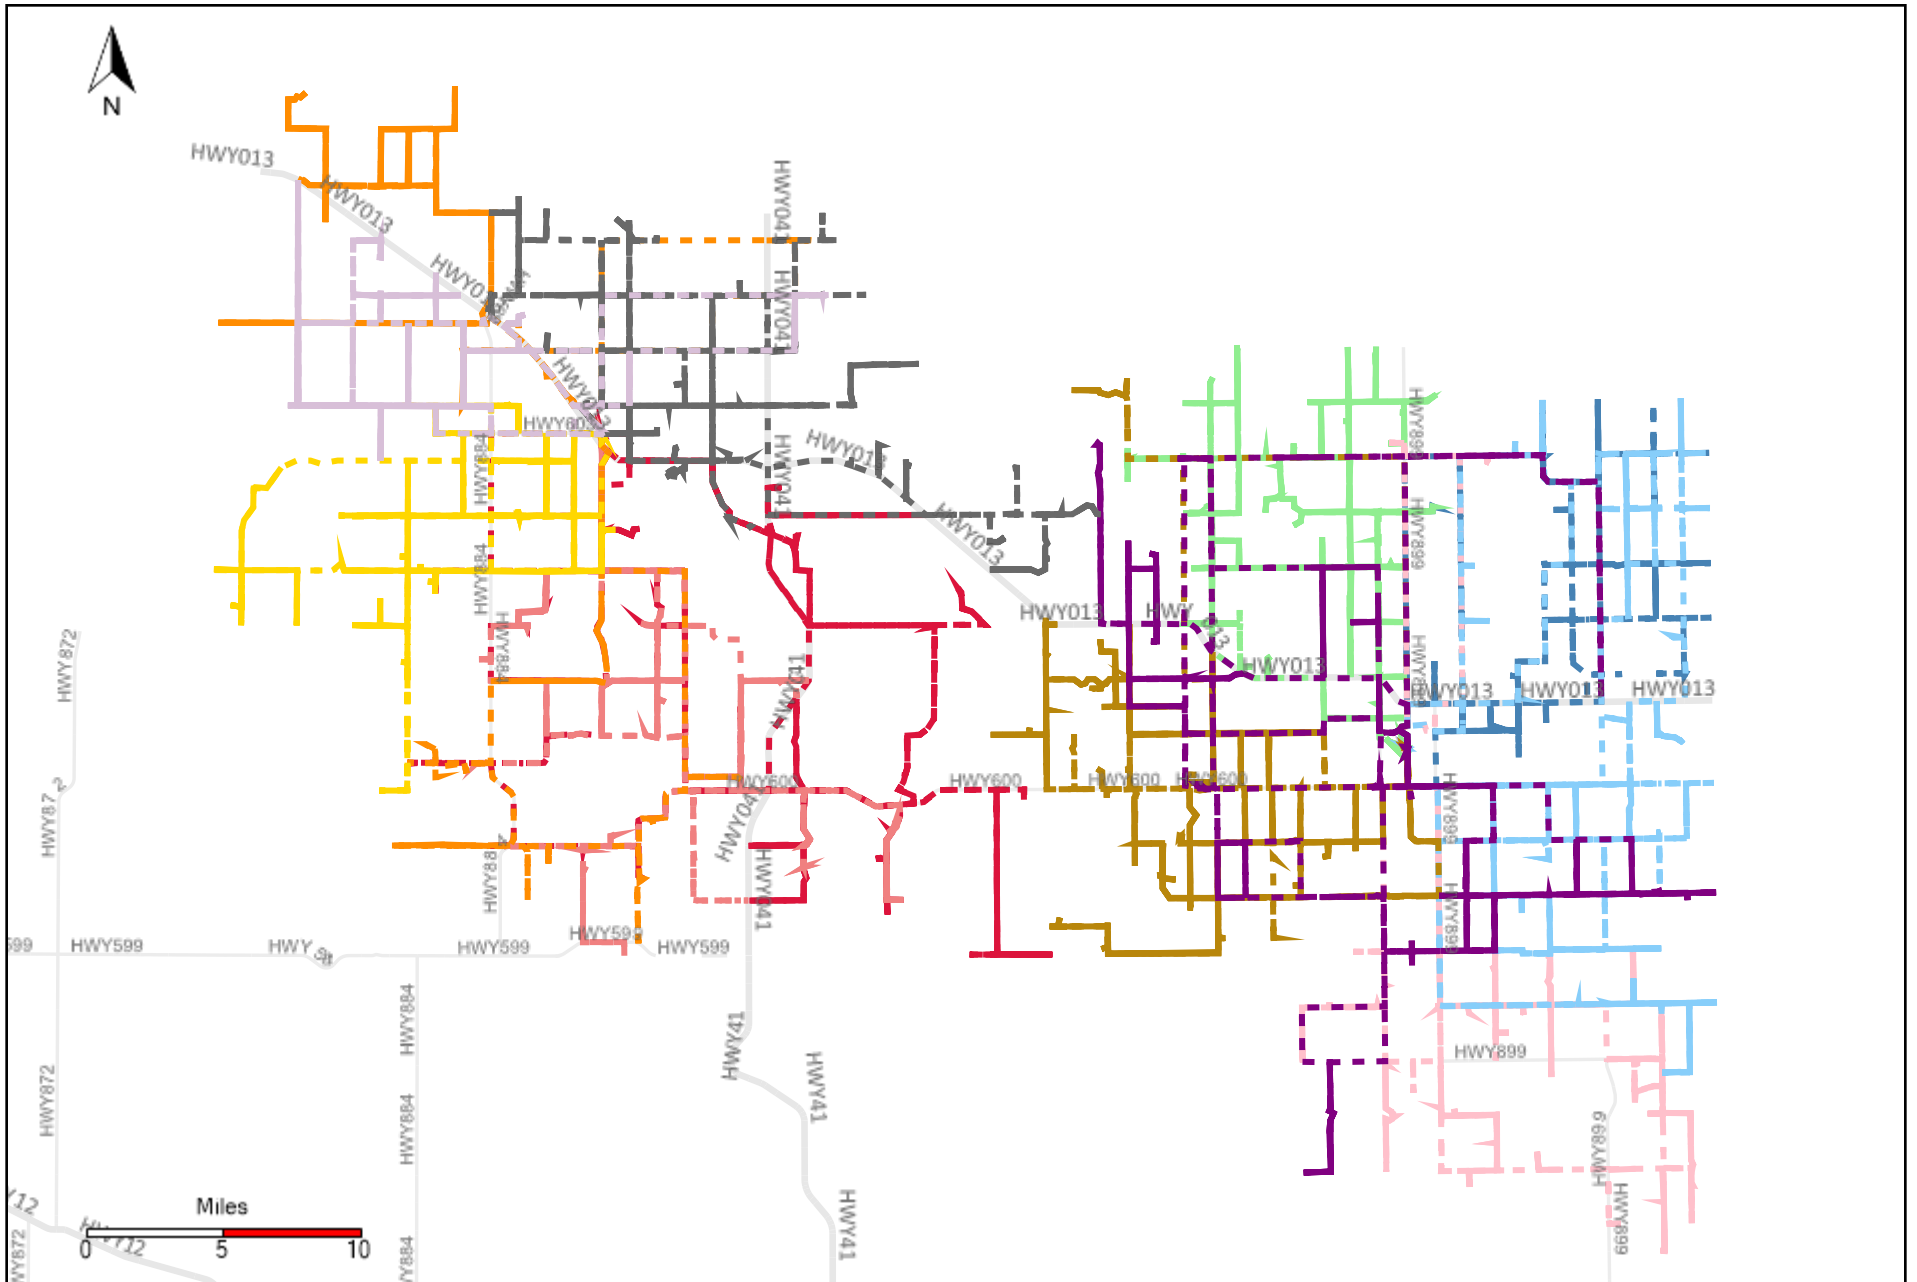

Provost Weekly Grader Report (2022-01-16 ~ 2022-01-22)

Division: 1 Grader Report(2022-01-16 ~ 2022-01-22)

Vehicle Name List	Total Distance(km)	Total Hours
*****	2585.09	162 hrs 36 min 21 sec

Division: 2 Grader Report(2022-01-16 ~ 2022-01-22)

Vehicle Name List	Total Distance(km)	Total Hours
*****	2201.82	134 hrs 23 min 45 sec

Division: 3 Grader Report(2022-01-16 ~ 2022-01-22)

Vehicle Name List	Total Distance(km)	Total Hours
*****	61101.18	229 hrs 26 min 13 sec

Division: 4 Grader Report(2022-01-16 ~ 2022-01-22)

Vehicle Name List	Total Distance(km)	Total Hours
*****	61686.26	262 hrs 32 min 42 sec

Division: 5 Grader Report(2022-01-16 ~ 2022-01-22)

Vehicle Name List	Total Distance(km)	Total Hours
*****	41179.23	175 hrs 54 min 37 sec

Division: 6 Grader Report(2022-01-16 ~ 2022-01-22)

Vehicle Name List	Total Distance(km)	Total Hours
*****	41387.28	199 hrs 32 min 59 sec

Division: 7 Grader Report(2022-01-16 ~ 2022-01-22)

Vehicle Name List	Total Distance(km)	Total Hours
*****	41387.28	199 hrs 32 min 59 sec