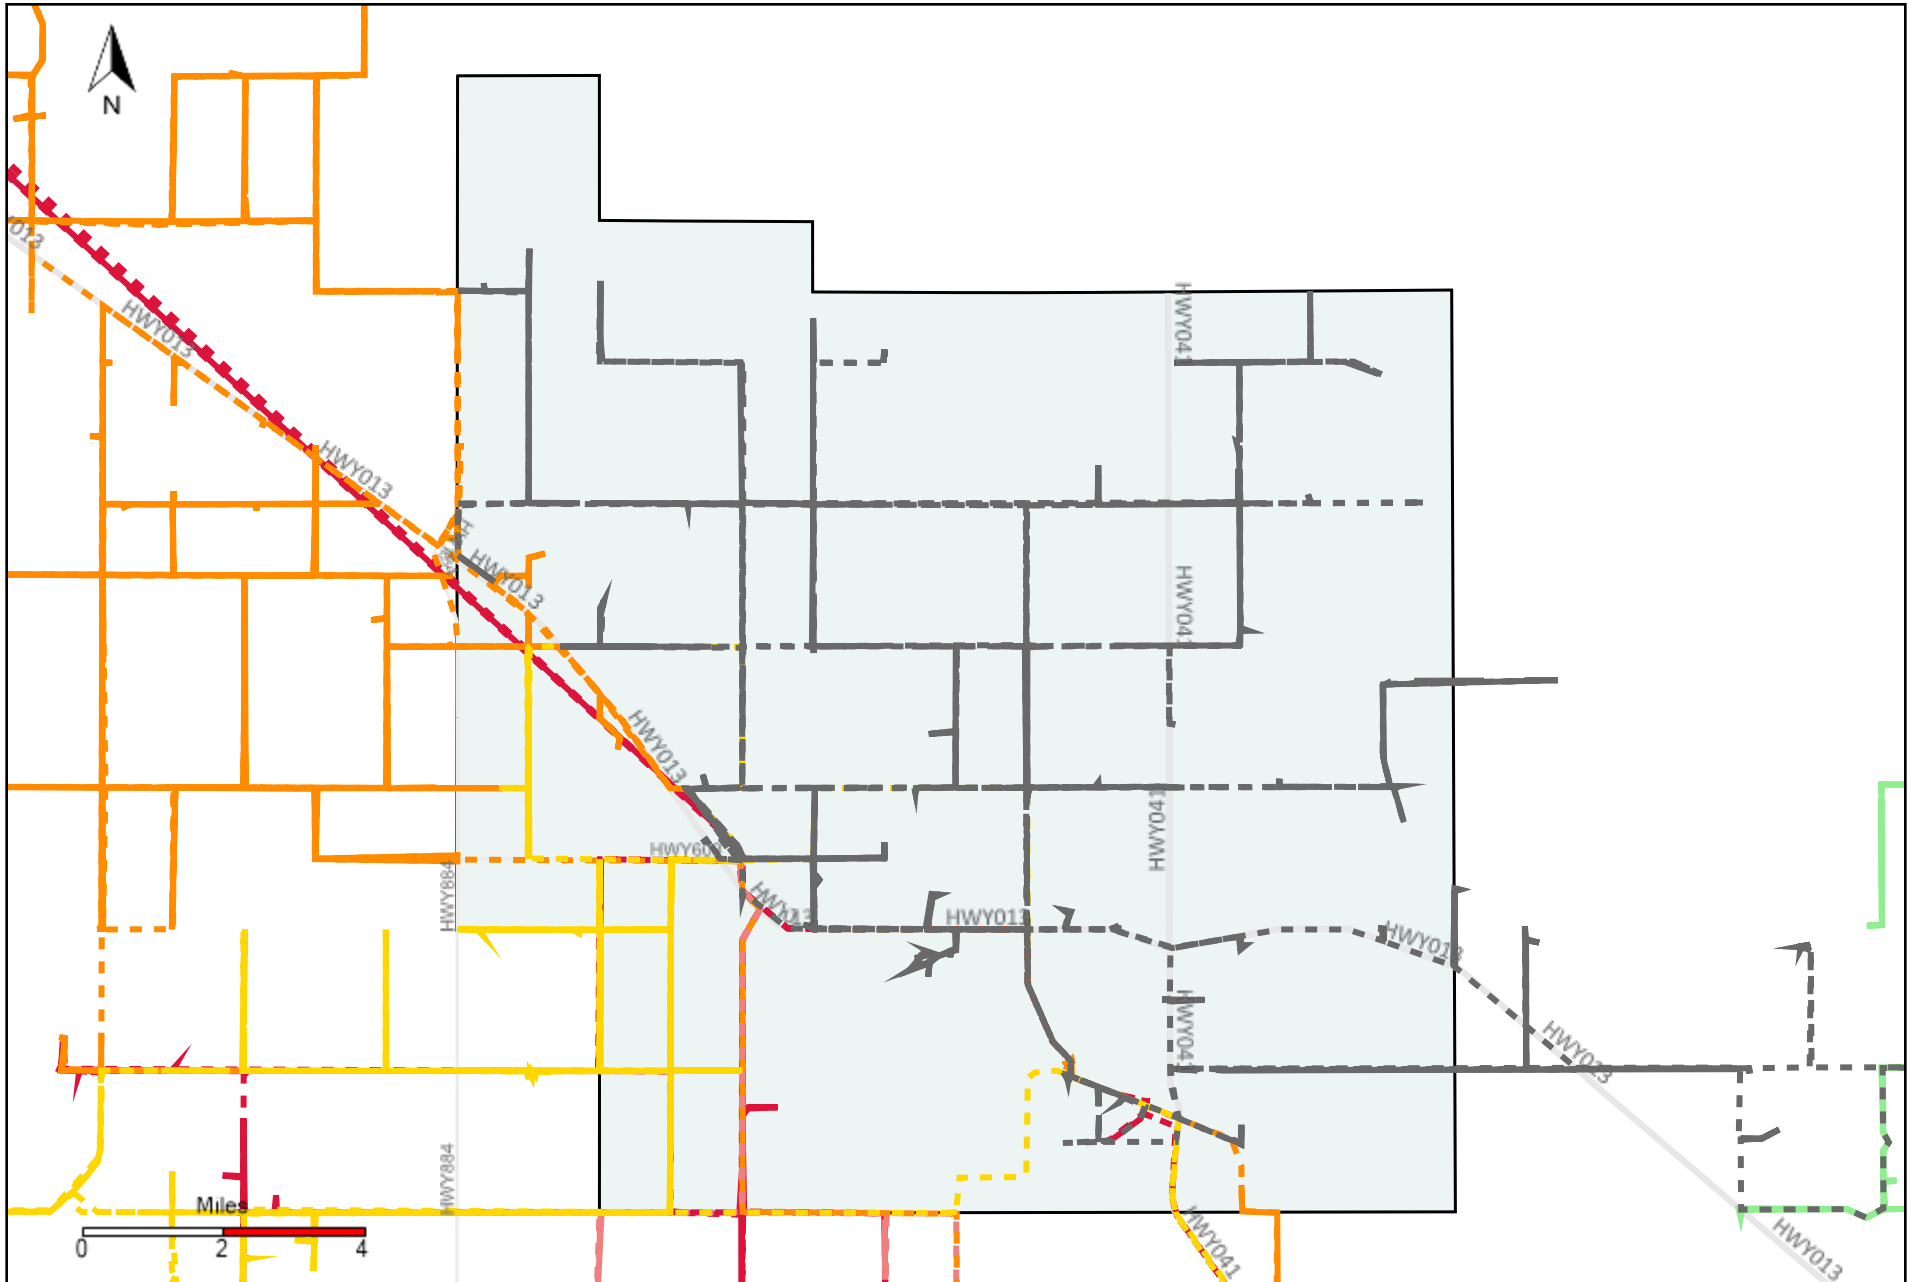

Division: 4 Grader Report(2022-01-09 ~ 2022-01-15)

Vehicle Name List	Total Distance(km)	Total Hours
*****	4206.69	227 hrs 14 min 29 sec

Division: 5 Grader Report(2022-01-09 ~ 2022-01-15)

Vehicle Name List	Total Distance(km)	Total Hours
*****	3317.88	177 hrs 36 min 4 sec

Division: 6 Grader Report(2022-01-09 ~ 2022-01-15)

Vehicle Name List	Total Distance(km)	Total Hours
*****	3034.63	158 hrs 19 min 2 sec

Division: 7 Grader Report(2022-01-09 ~ 2022-01-15)

Vehicle Name List	Total Distance(km)	Total Hours
*****	2409	120 hrs 31 min 43 sec