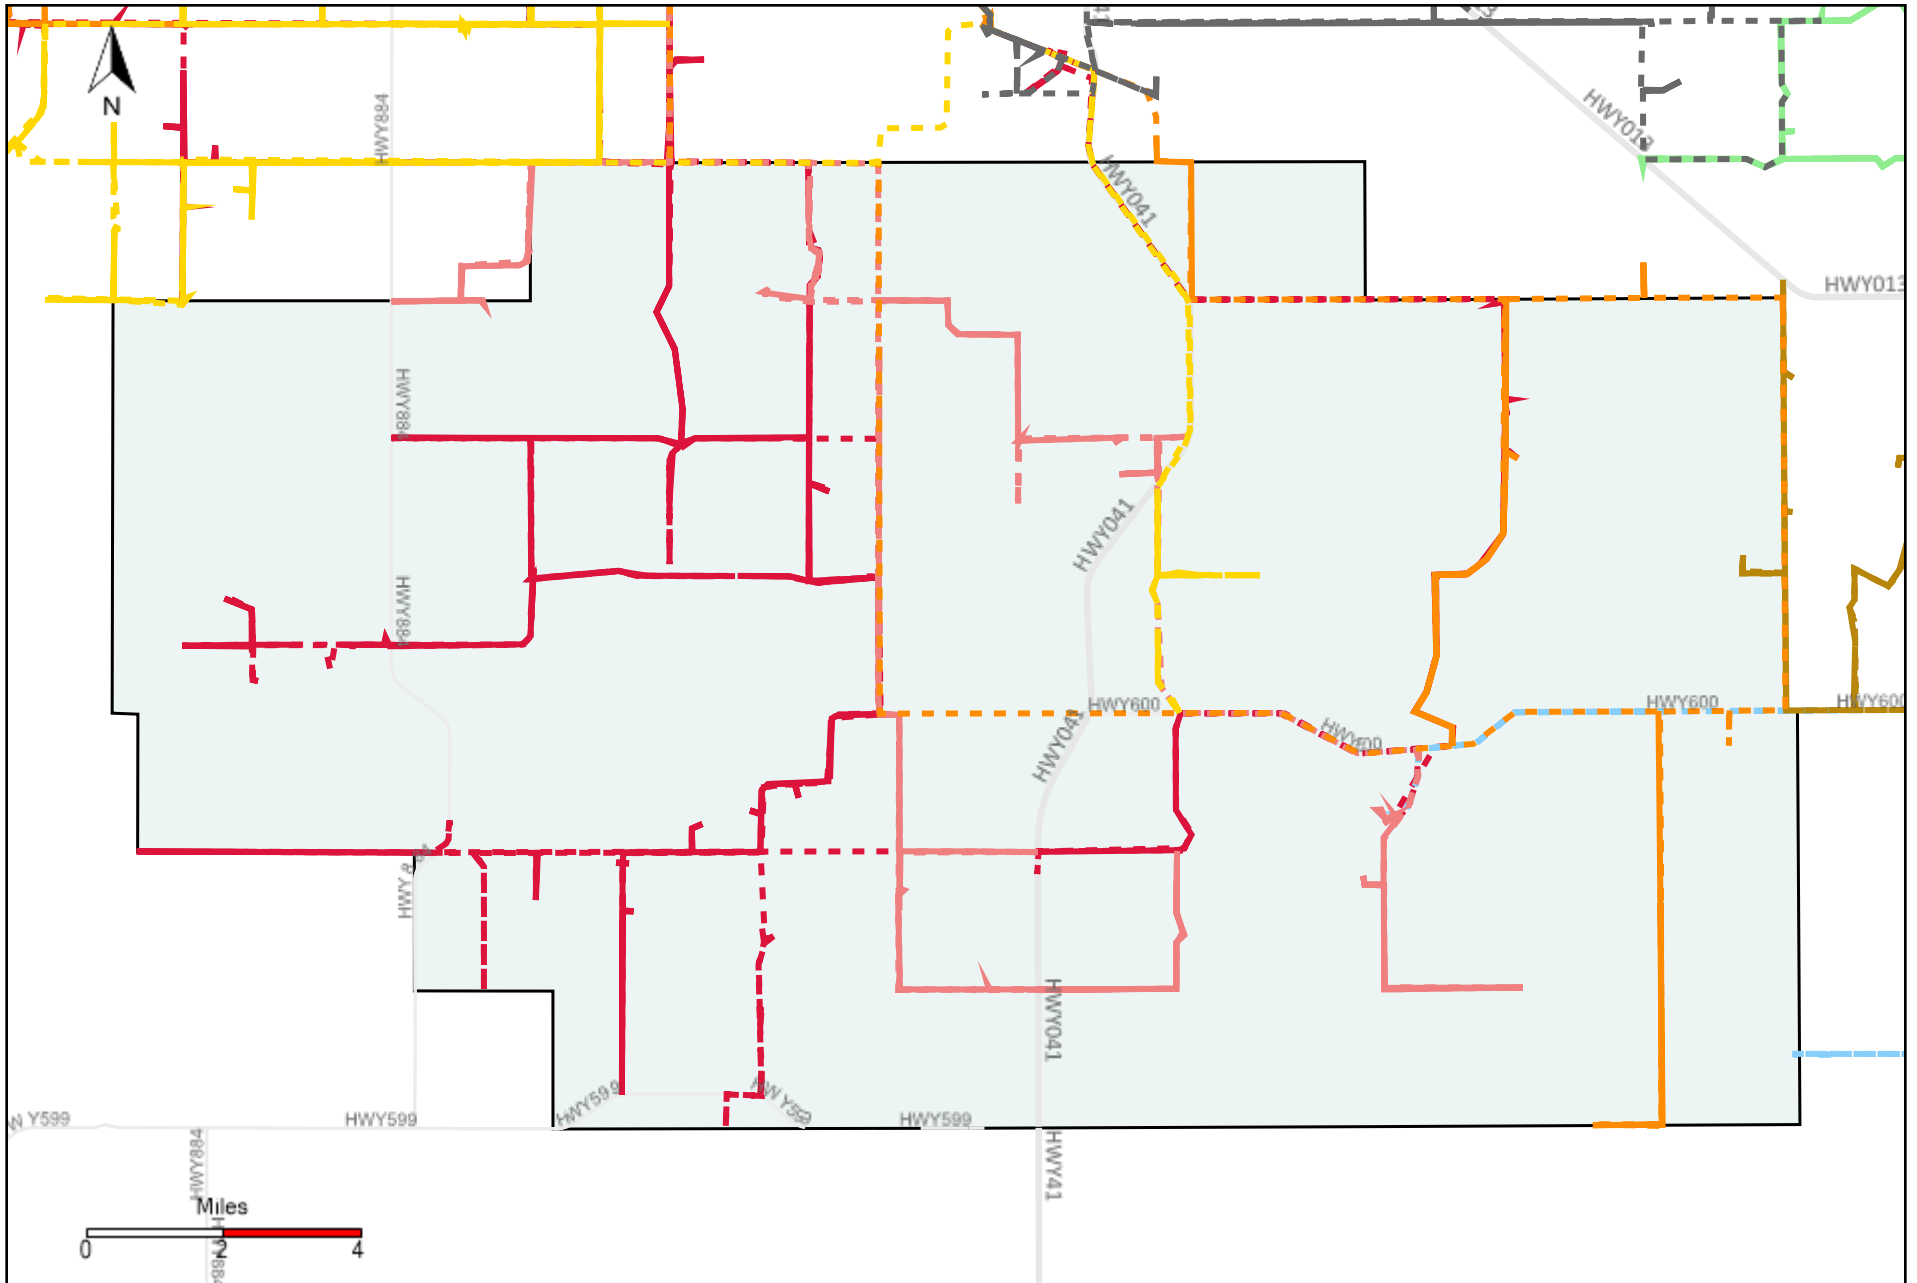

Provost Weekly Grader Report (2022-01-09 ~ 2022-01-15)

Division: 1 Grader Report(2022-01-09 ~ 2022-01-15)

Vehicle Name List	Total Distance(km)	Total Hours
*****	2416.25	159 hrs 39 min 45 sec

Division: 2 Grader Report(2022-01-09 ~ 2022-01-15)

Vehicle Name List	Total Distance(km)	Total Hours
*****	2016.17	132 hrs 43 min 26 sec

Division: 3 Grader Report(2022-01-09 ~ 2022-01-15)

Vehicle Name List	Total Distance(km)	Total Hours
*****	3871.43	244 hrs 10 min 39 sec

Division: 4 Grader Report(2022-01-09 ~ 2022-01-15)

Vehicle Name List	Total Distance(km)	Total Hours
*****	4206.69	227 hrs 14 min 29 sec

Division: 5 Grader Report(2022-01-09 ~ 2022-01-15)

Vehicle Name List	Total Distance(km)	Total Hours
*****	3317.88	177 hrs 36 min 4 sec

Division: 6 Grader Report(2022-01-09 ~ 2022-01-15)

Vehicle Name List	Total Distance(km)	Total Hours
*****	3034.63	158 hrs 19 min 2 sec

Division: 7 Grader Report(2022-01-09 ~ 2022-01-15)

Vehicle Name List	Total Distance(km)	Total Hours
*****	2409	120 hrs 31 min 43 sec