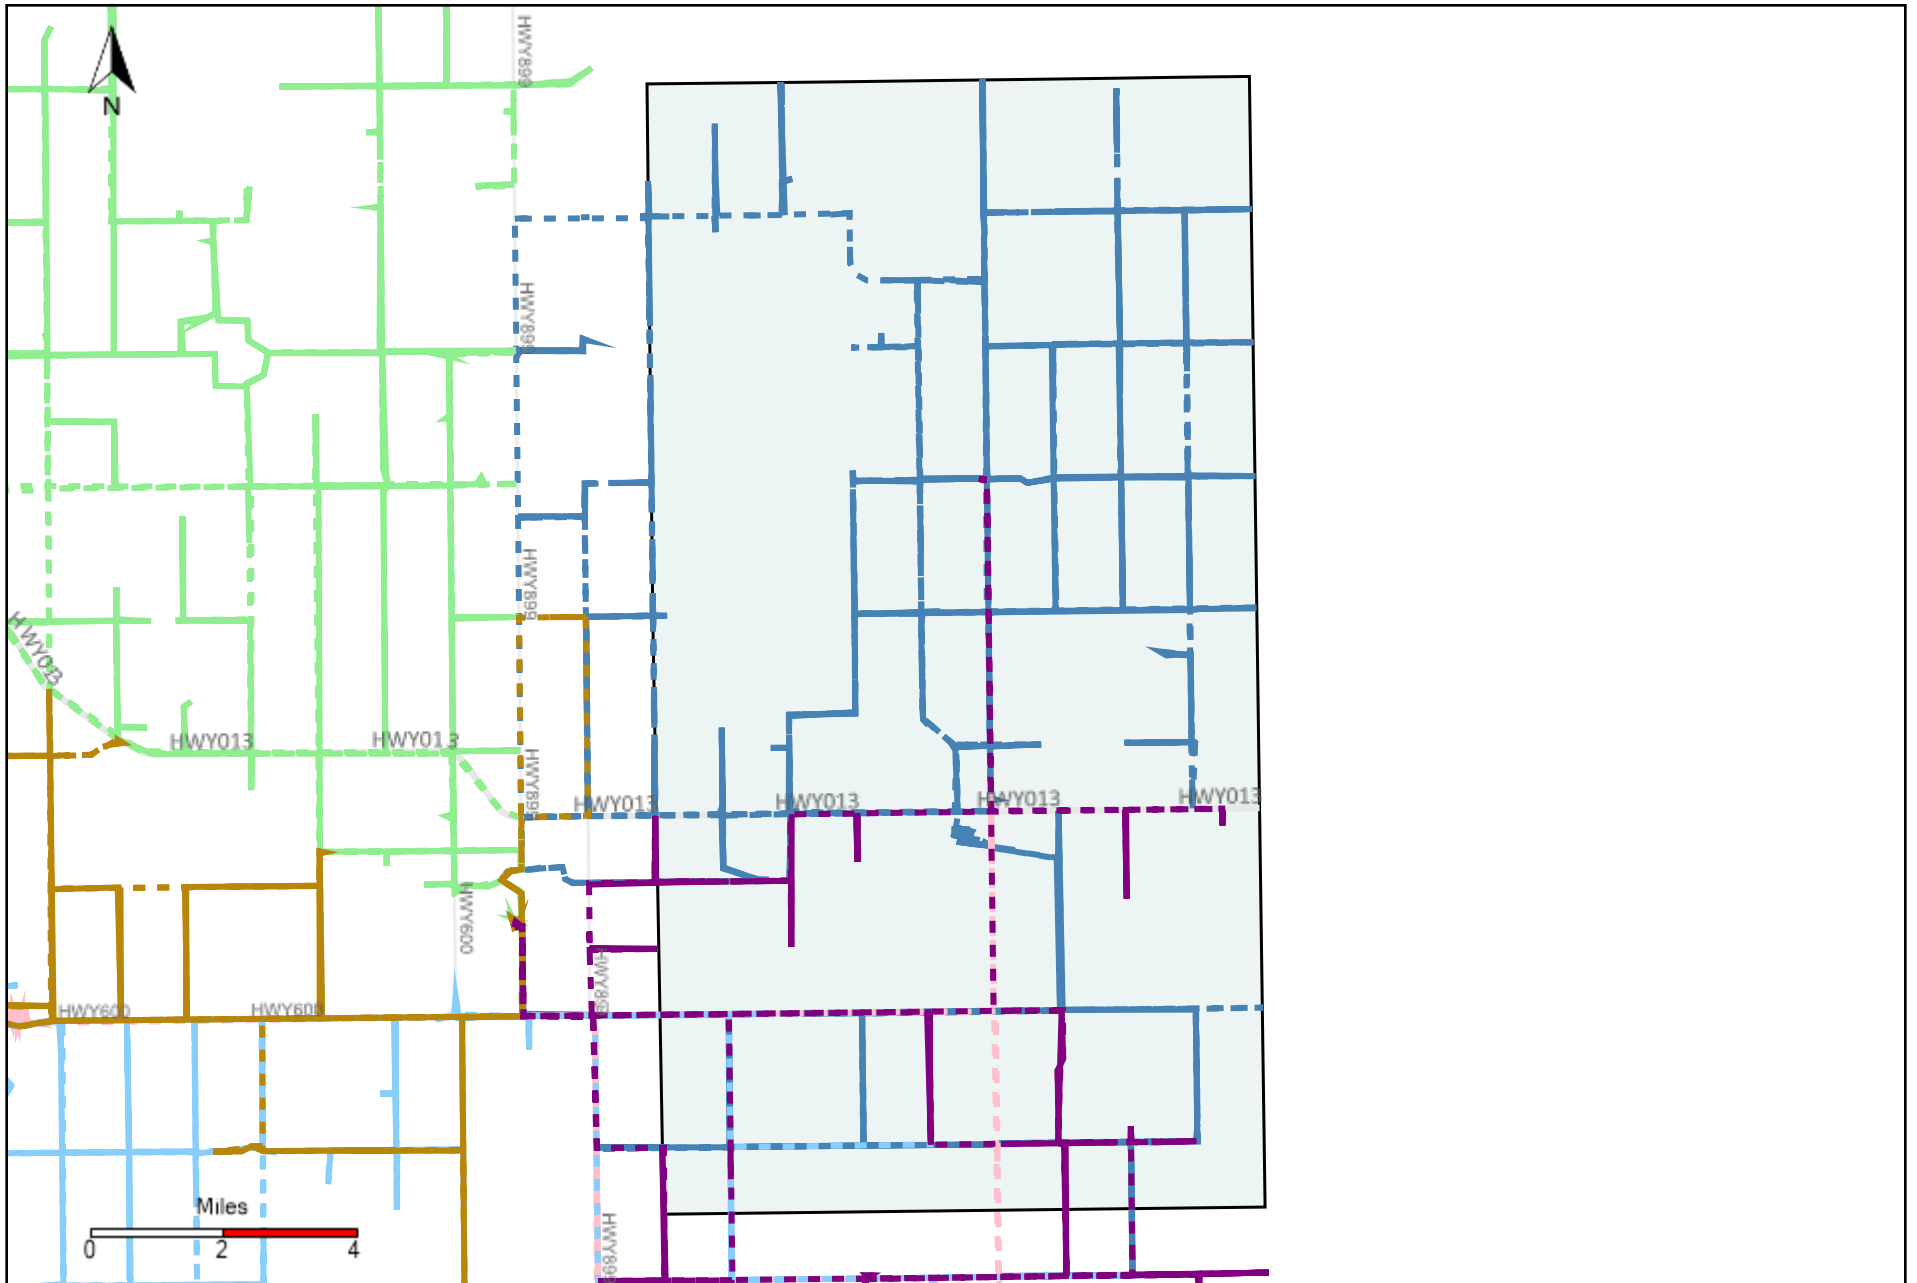

Provost Weekly Grader Report (2022-01-09 ~ 2022-01-15)

Division: 1 Grader Report(2022-01-09 ~ 2022-01-15)

Vehicle Name List	Total Distance(km)	Total Hours
*****	2416.25	159 hrs 39 min 45 sec

Division: 2 Grader Report(2022-01-09 ~ 2022-01-15)

Vehicle Name List	Total Distance(km)	Total Hours
*****	2016.17	132 hrs 43 min 26 sec

Division: 3 Grader Report(2022-01-09 ~ 2022-01-15)

Vehicle Name List	Total Distance(km)	Total Hours
*****	3871.43	244 hrs 10 min 39 sec

Division: 4 Grader Report(2022-01-09 ~ 2022-01-15)

Vehicle Name List	Total Distance(km)	Total Hours
*****	4206.69	227 hrs 14 min 29 sec

Division: 5 Grader Report(2022-01-09 ~ 2022-01-15)

Vehicle Name List	Total Distance(km)	Total Hours
*****	3317.88	177 hrs 36 min 4 sec

Division: 6 Grader Report(2022-01-09 ~ 2022-01-15)

Vehicle Name List	Total Distance(km)	Total Hours
*****	3034.63	158 hrs 19 min 2 sec

Division: 7 Grader Report(2022-01-09 ~ 2022-01-15)

Vehicle Name List	Total Distance(km)	Total Hours
*****	2409	120 hrs 31 min 43 sec