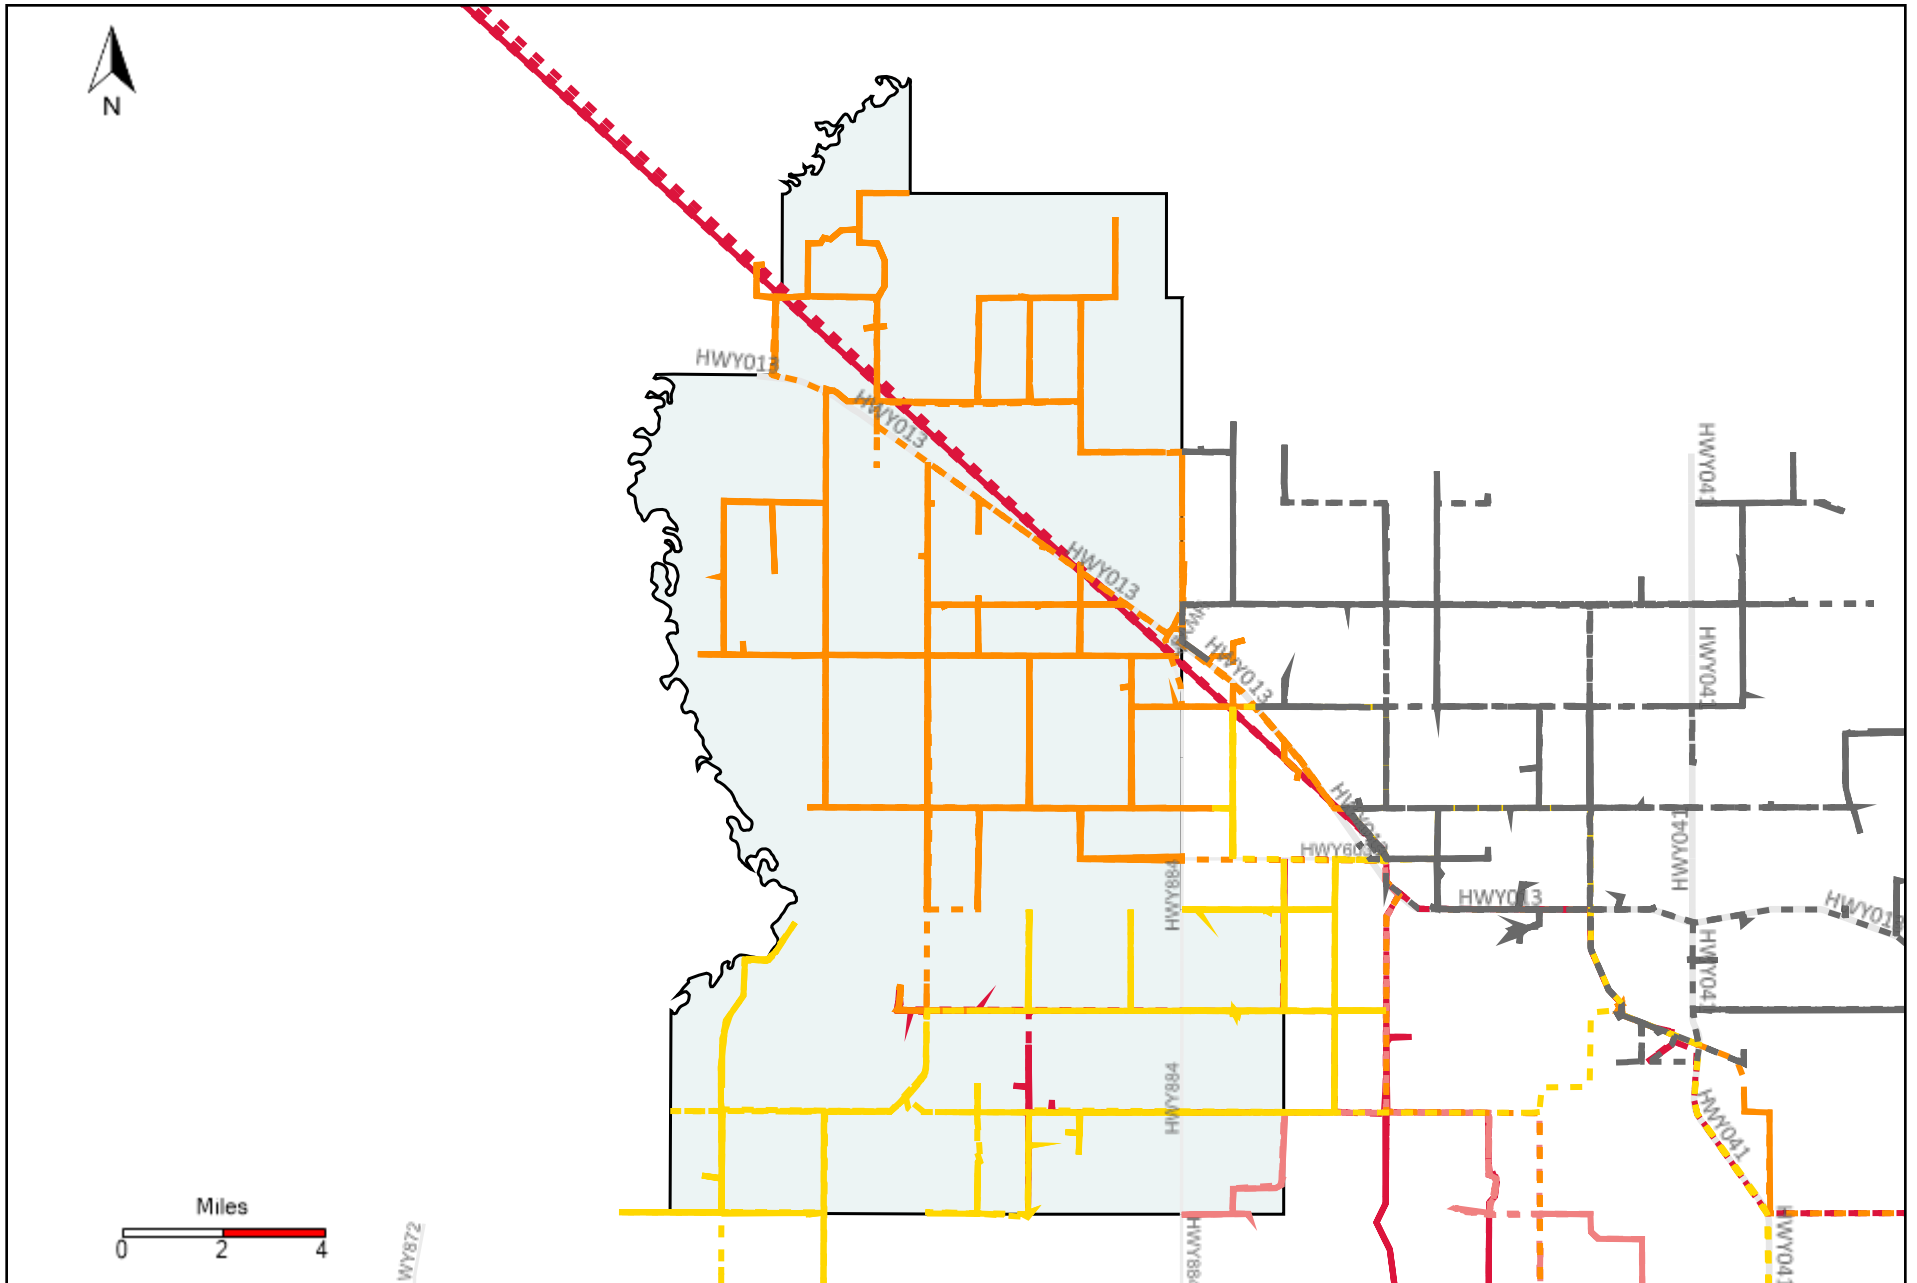

Provost Weekly Grader Report (2022-01-09 ~ 2022-01-15)

Division: 1 Grader Report(2022-01-09 ~ 2022-01-15)

Vehicle Name List	Total Distance(km)	Total Hours
*****	2416.25	159 hrs 39 min 45 sec

Division: 2 Grader Report(2022-01-09 ~ 2022-01-15)

Vehicle Name List	Total Distance(km)	Total Hours
*****	2016.17	132 hrs 43 min 26 sec

Division: 3 Grader Report(2022-01-09 ~ 2022-01-15)

Vehicle Name List	Total Distance(km)	Total Hours
*****	3871.43	244 hrs 10 min 39 sec

Division: 4 Grader Report(2022-01-09 ~ 2022-01-15)

Vehicle Name List	Total Distance(km)	Total Hours
*****	4206.69	227 hrs 14 min 29 sec

Division: 5 Grader Report(2022-01-09 ~ 2022-01-15)

Vehicle Name List	Total Distance(km)	Total Hours
*****	3317.88	177 hrs 36 min 4 sec

Division: 6 Grader Report(2022-01-09 ~ 2022-01-15)

Vehicle Name List	Total Distance(km)	Total Hours
*****	3034.63	158 hrs 19 min 2 sec

Division: 7 Grader Report(2022-01-09 ~ 2022-01-15)

Vehicle Name List	Total Distance(km)	Total Hours
*****	2409	120 hrs 31 min 43 sec