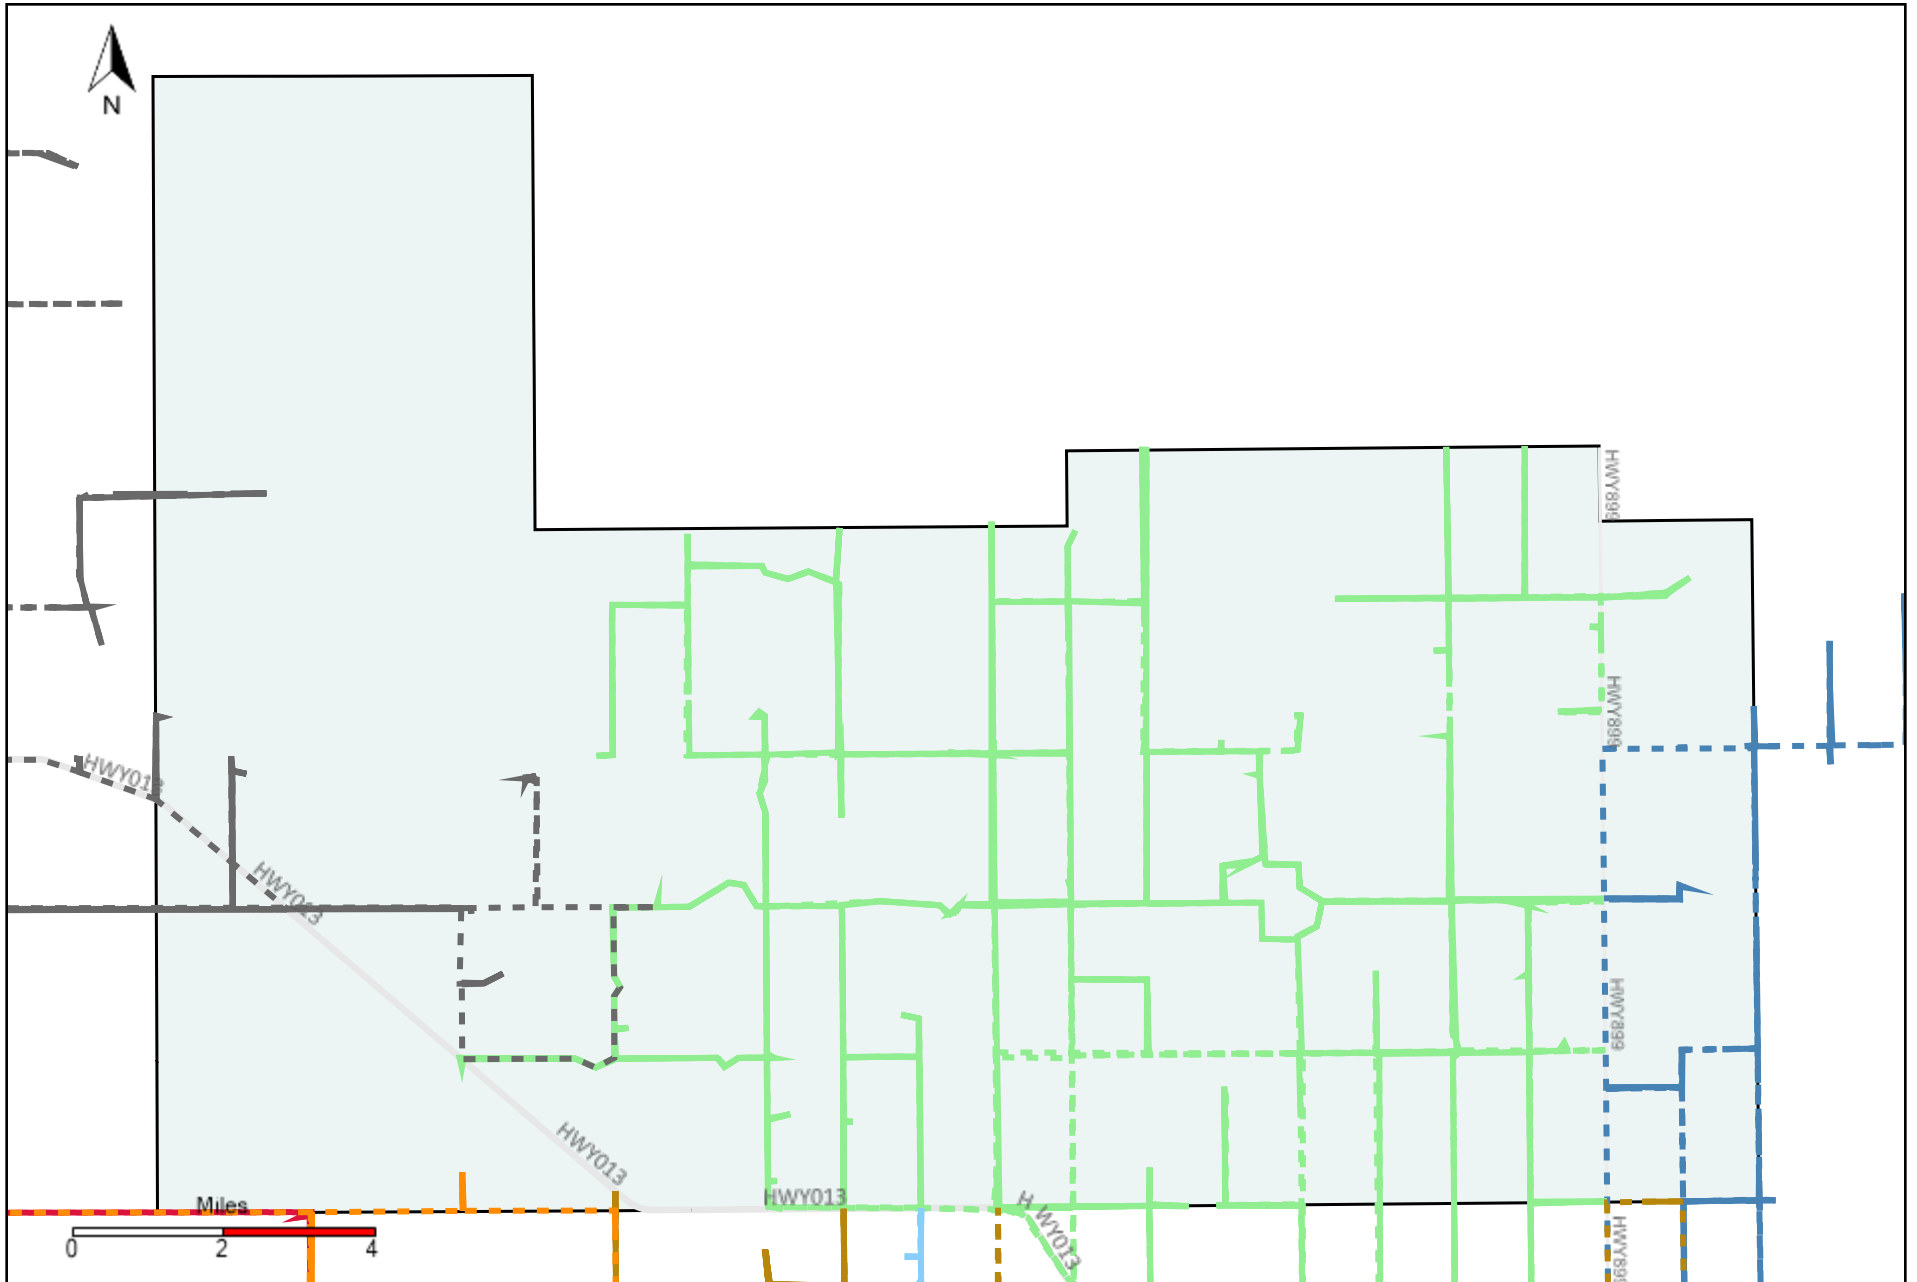

Division: 4 Grader Report(2022-01-09 ~ 2022-01-15)

Vehicle Name List	Total Distance(km)	Total Hours
*****	4206.69	227 hrs 14 min 29 sec