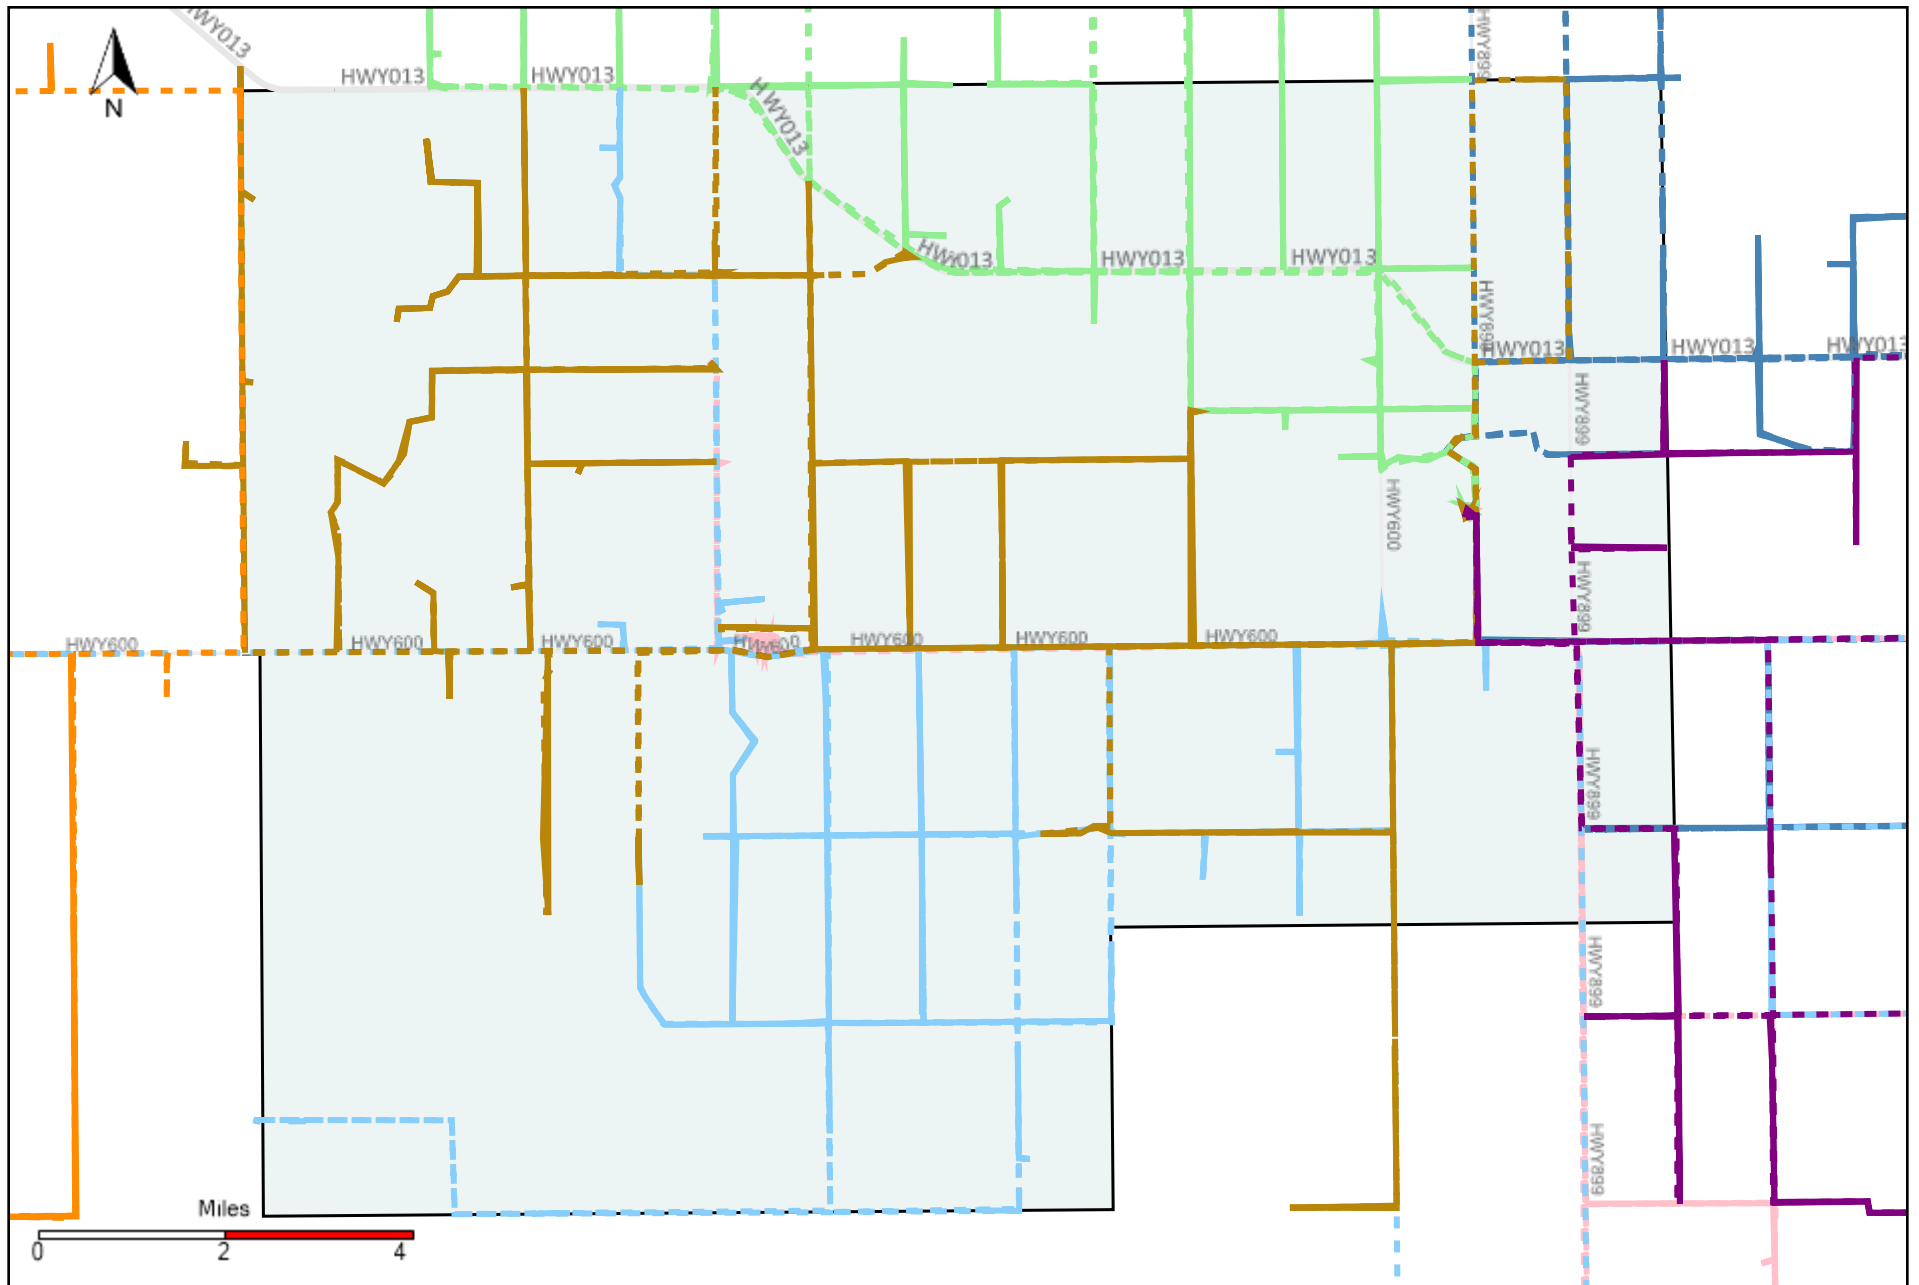

Provost Weekly Grader Report (2022-01-09 ~ 2022-01-15)

Division: 1 Grader Report(2022-01-09 ~ 2022-01-15)

Vehicle Name List	Total Distance(km)	Total Hours
*****	2416.25	159 hrs 39 min 45 sec

Division: 2 Grader Report(2022-01-09 ~ 2022-01-15)

Vehicle Name List	Total Distance(km)	Total Hours
*****	2016.17	132 hrs 43 min 26 sec

Division: 3 Grader Report(2022-01-09 ~ 2022-01-15)

Vehicle Name List	Total Distance(km)	Total Hours
*****	3871.43	244 hrs 10 min 39 sec

Division: 4 Grader Report(2022-01-09 ~ 2022-01-15)

Vehicle Name List	Total Distance(km)	Total Hours
*****	4206.69	227 hrs 14 min 29 sec

Division: 5 Grader Report(2022-01-09 ~ 2022-01-15)

Vehicle Name List	Total Distance(km)	Total Hours
*****	3317.88	177 hrs 36 min 4 sec

Division: 6 Grader Report(2022-01-09 ~ 2022-01-15)

Vehicle Name List	Total Distance(km)	Total Hours
*****	3034.63	158 hrs 19 min 2 sec

Division: 7 Grader Report(2022-01-09 ~ 2022-01-15)

Vehicle Name List	Total Distance(km)	Total Hours
*****	2409	120 hrs 31 min 43 sec