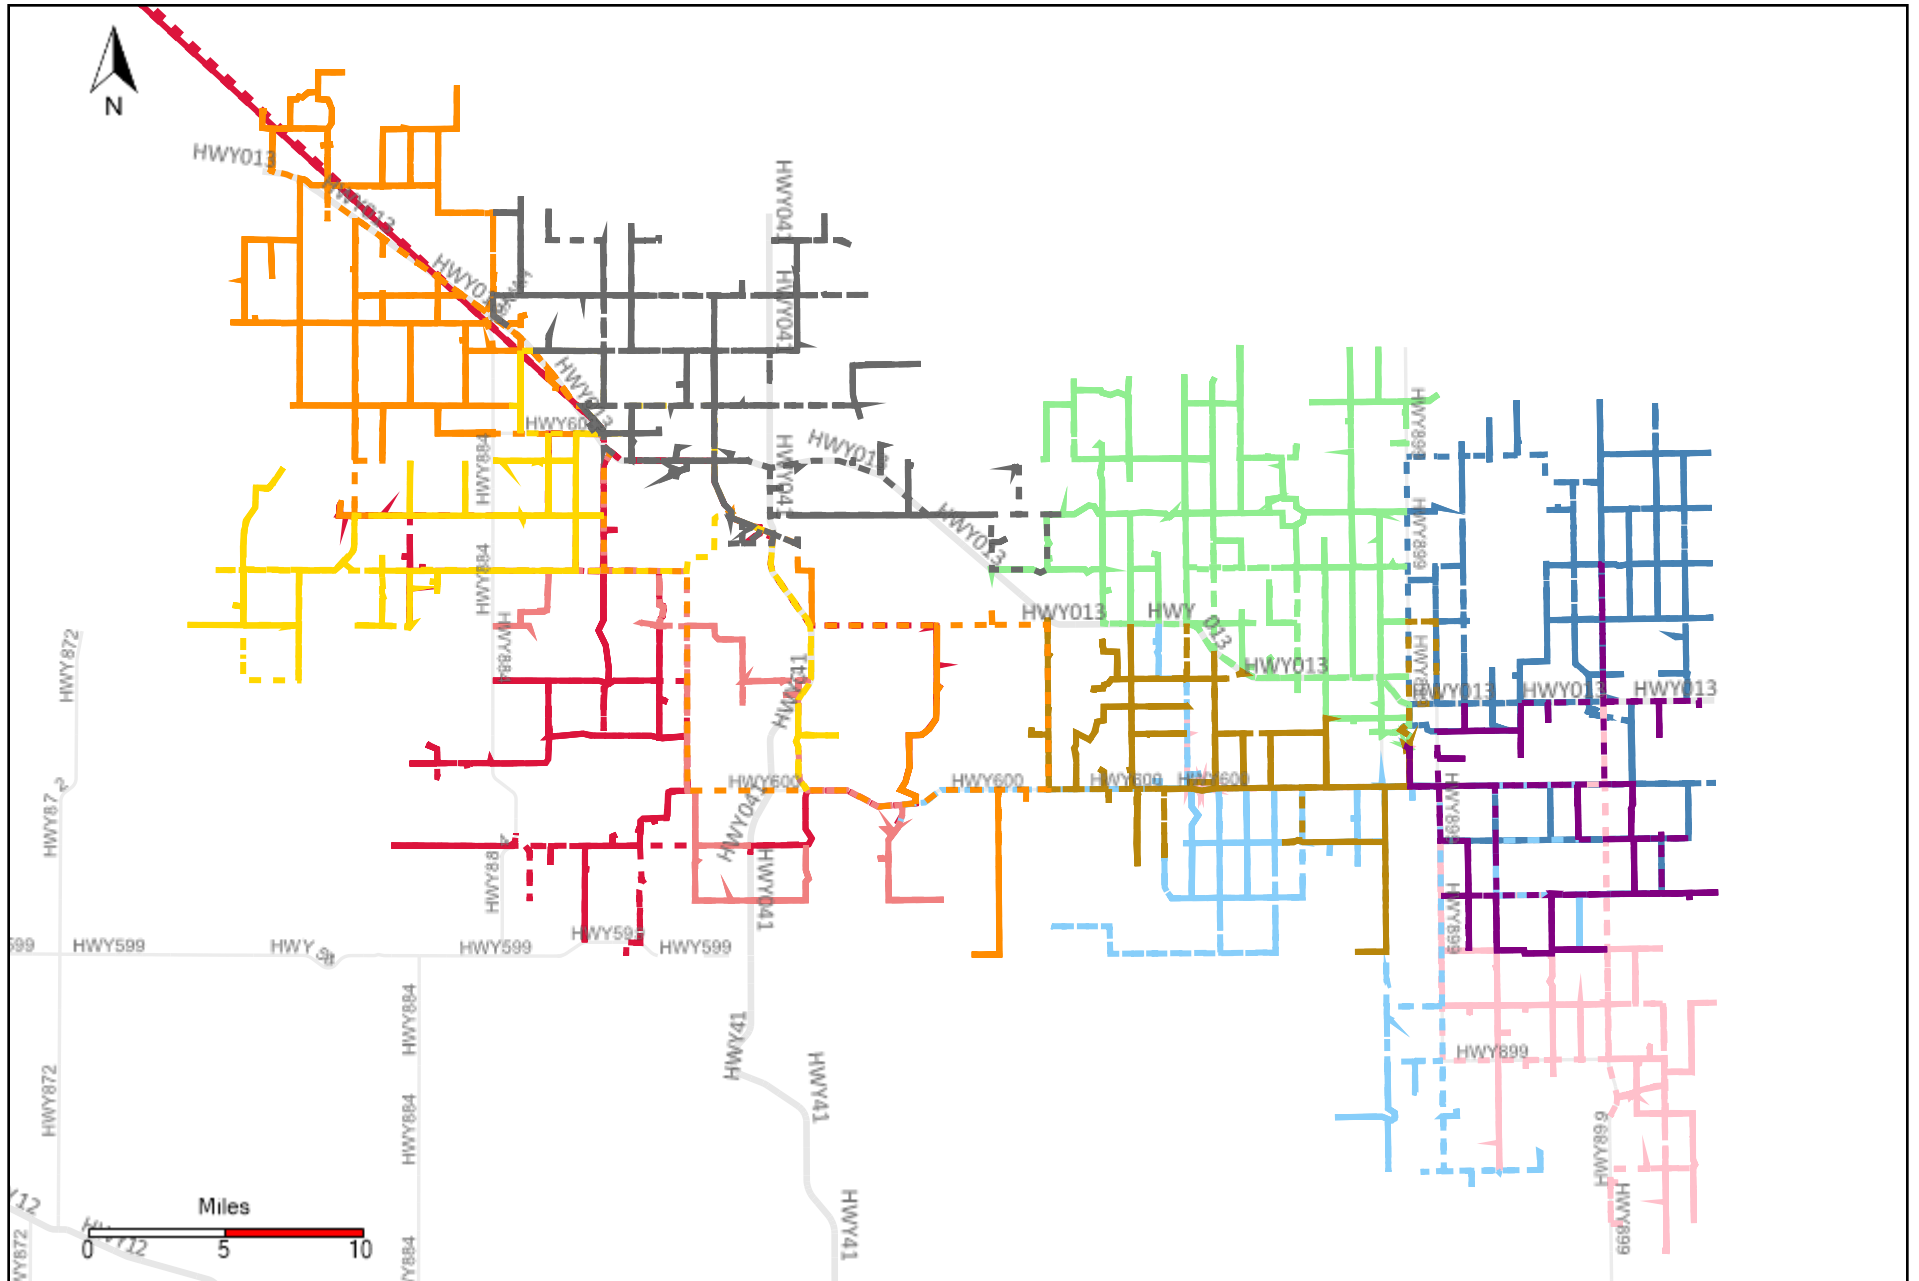

Provost Weekly Grader Report (2022-01-09 ~ 2022-01-15)

Division: 1 Grader Report(2022-01-09 ~ 2022-01-15)

Vehicle Name List	Total Distance(km)	Total Hours
*****	2416.25	159 hrs 39 min 45 sec

Division: 2 Grader Report(2022-01-09 ~ 2022-01-15)

Vehicle Name List	Total Distance(km)	Total Hours
*****	2016.17	132 hrs 43 min 26 sec

Division: 3 Grader Report(2022-01-09 ~ 2022-01-15)

Vehicle Name List	Total Distance(km)	Total Hours
*****	3871.43	244 hrs 10 min 39 sec

Division: 4 Grader Report(2022-01-09 ~ 2022-01-15)

Vehicle Name List	Total Distance(km)	Total Hours
*****	4206.69	227 hrs 14 min 29 sec

Division: 5 Grader Report(2022-01-09 ~ 2022-01-15)

Vehicle Name List	Total Distance(km)	Total Hours
*****	3317.88	177 hrs 36 min 4 sec

Division: 6 Grader Report(2022-01-09 ~ 2022-01-15)

Vehicle Name List	Total Distance(km)	Total Hours
*****	3034.63	158 hrs 19 min 2 sec

Division: 7 Grader Report(2022-01-09 ~ 2022-01-15)

Vehicle Name List	Total Distance(km)	Total Hours
*****	2409	120 hrs 31 min 43 sec