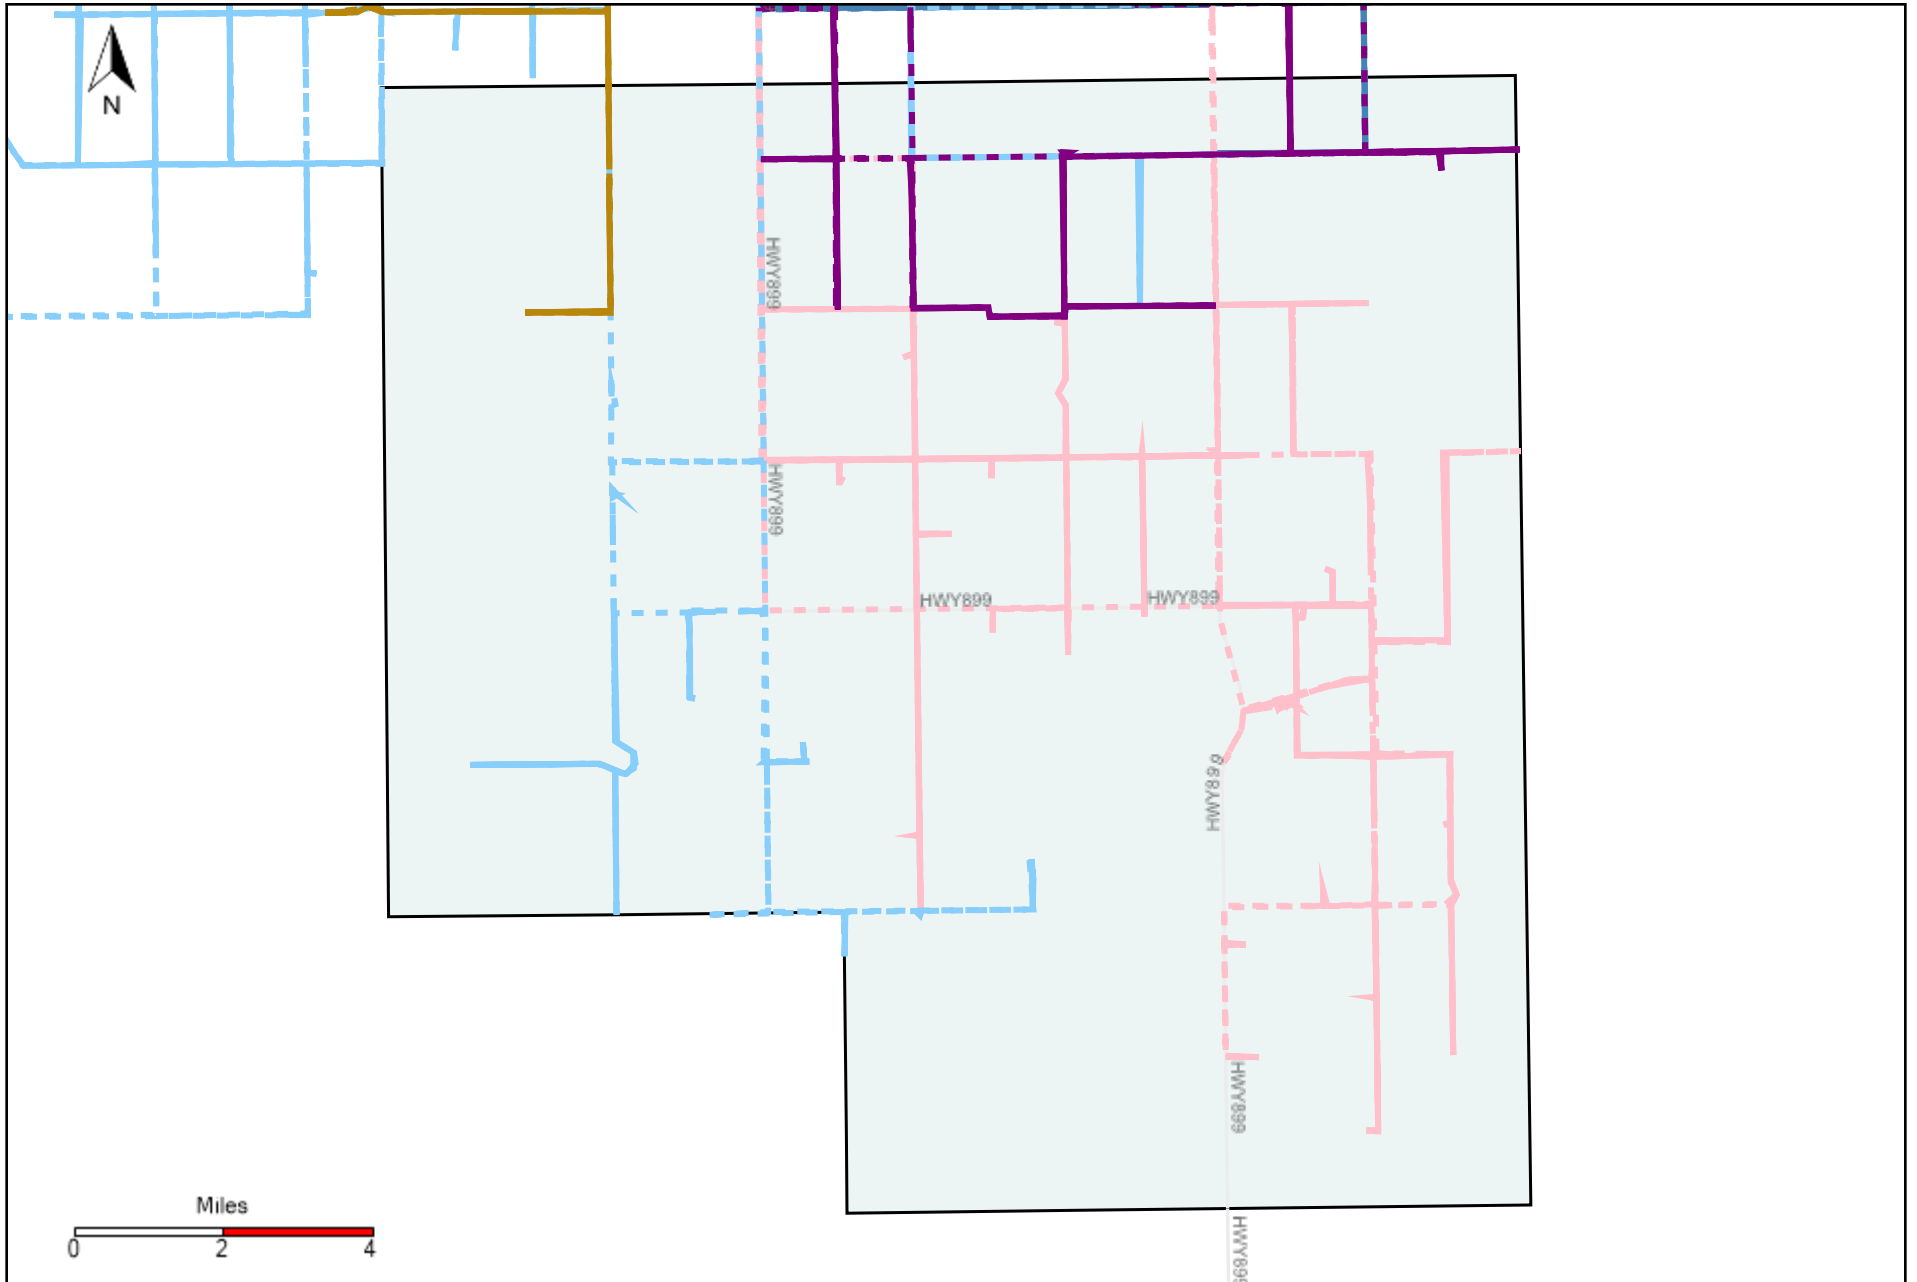

Provost Weekly Grader Report (2022-01-09 ~ 2022-01-15)

Division: 1 Grader Report(2022-01-09 ~ 2022-01-15)

Vehicle Name List	Total Distance(km)	Total Hours
*****	2416.25	159 hrs 39 min 45 sec

Division: 2 Grader Report(2022-01-09 ~ 2022-01-15)

Vehicle Name List	Total Distance(km)	Total Hours
*****	2016.17	132 hrs 43 min 26 sec

Division: 3 Grader Report(2022-01-09 ~ 2022-01-15)

Vehicle Name List	Total Distance(km)	Total Hours
*****	3871.43	244 hrs 10 min 39 sec

Division: 4 Grader Report(2022-01-09 ~ 2022-01-15)

Vehicle Name List	Total Distance(km)	Total Hours
*****	4206.69	227 hrs 14 min 29 sec

Division: 5 Grader Report(2022-01-09 ~ 2022-01-15)

Vehicle Name List	Total Distance(km)	Total Hours
*****	3317.88	177 hrs 36 min 4 sec

Division: 6 Grader Report(2022-01-09 ~ 2022-01-15)

Vehicle Name List	Total Distance(km)	Total Hours
*****	3034.63	158 hrs 19 min 2 sec

Division: 7 Grader Report(2022-01-09 ~ 2022-01-15)

Vehicle Name List	Total Distance(km)	Total Hours
*****	2409	120 hrs 31 min 43 sec