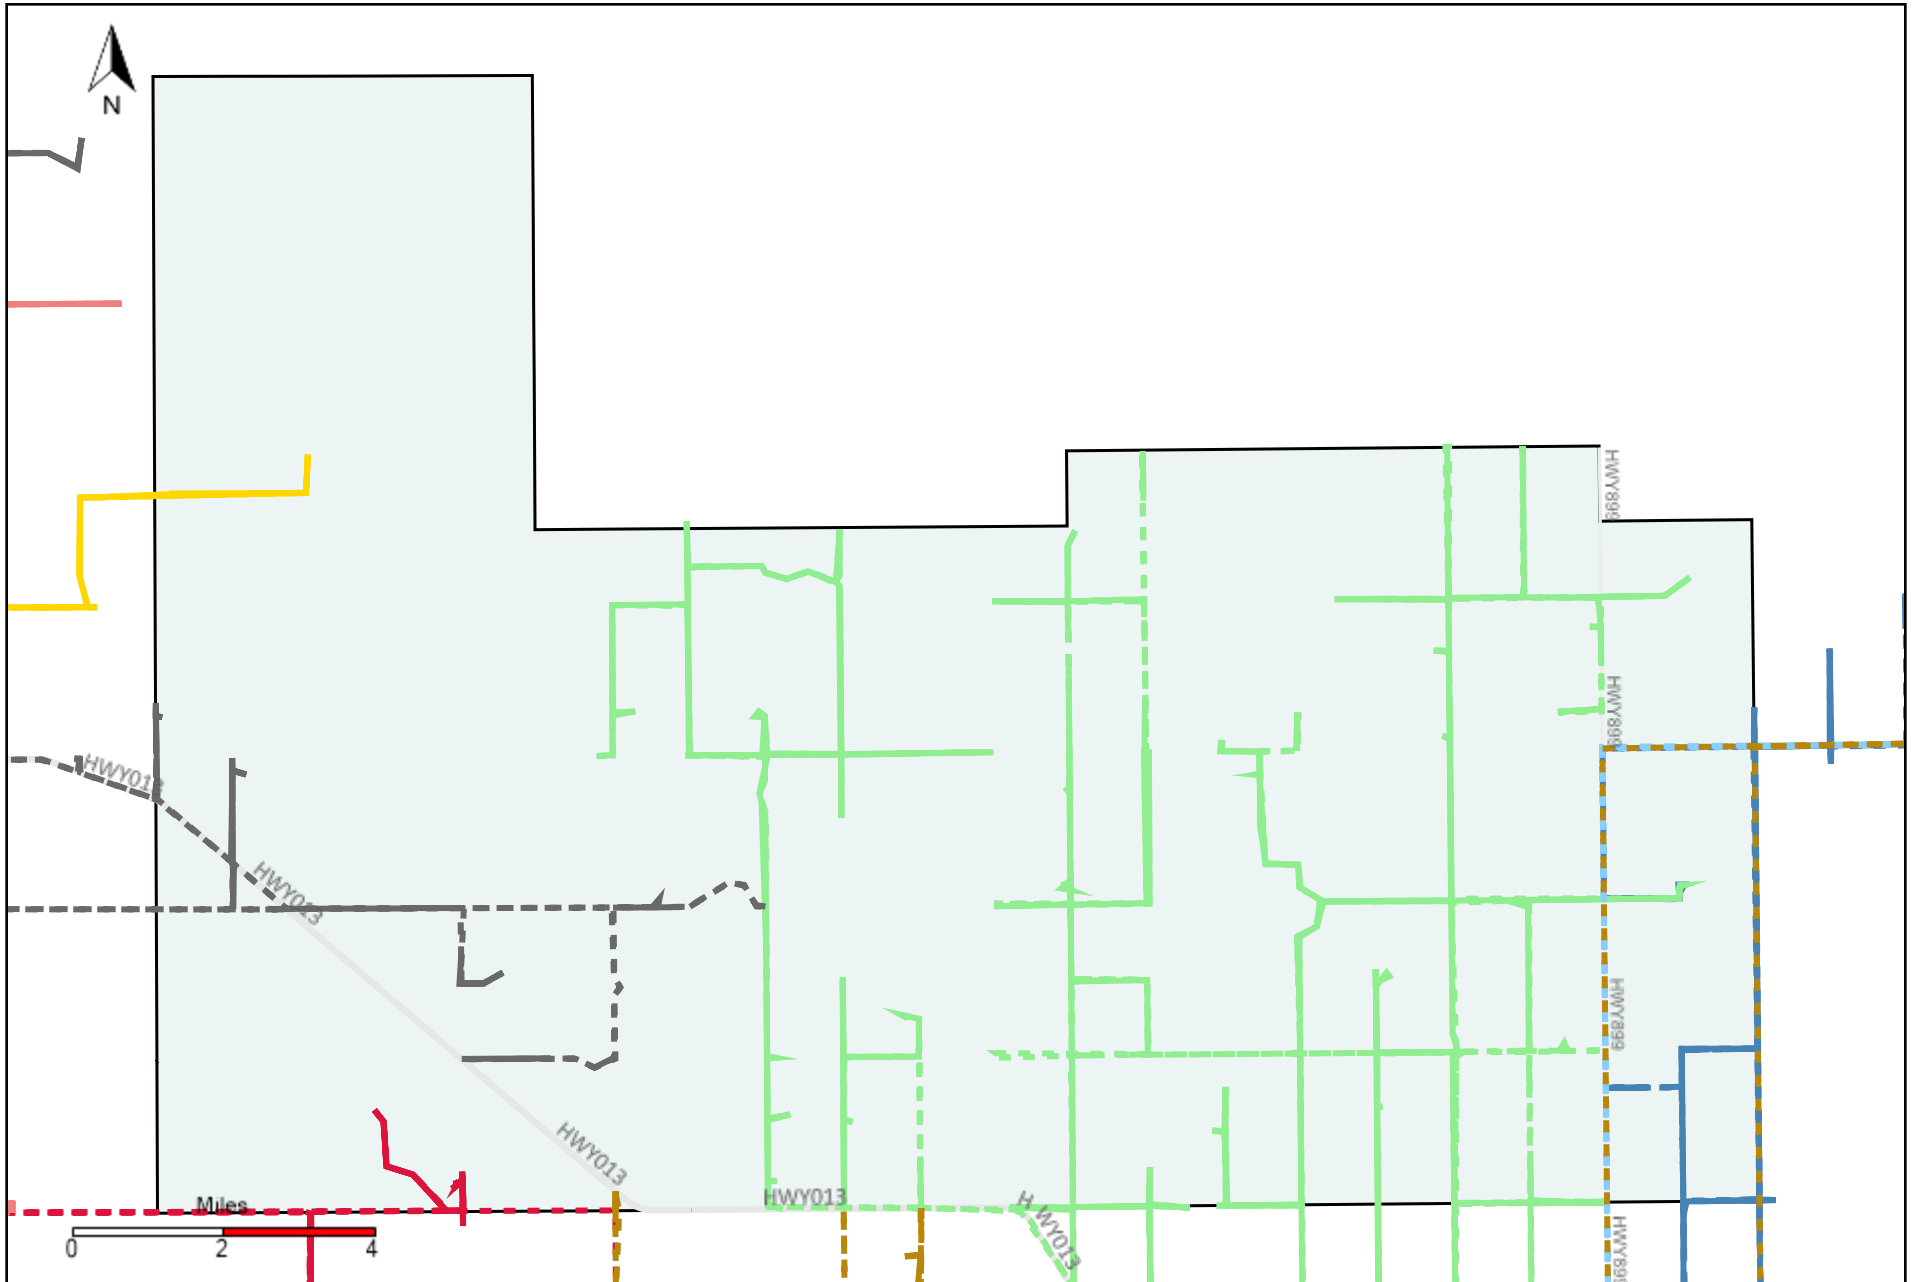

Division: 4 Grader Report(2022-01-02 ~ 2022-01-08)

Vehicle Name List	Total Distance(km)	Total Hours
*****	12338.23	198 hrs 44 min 52 sec