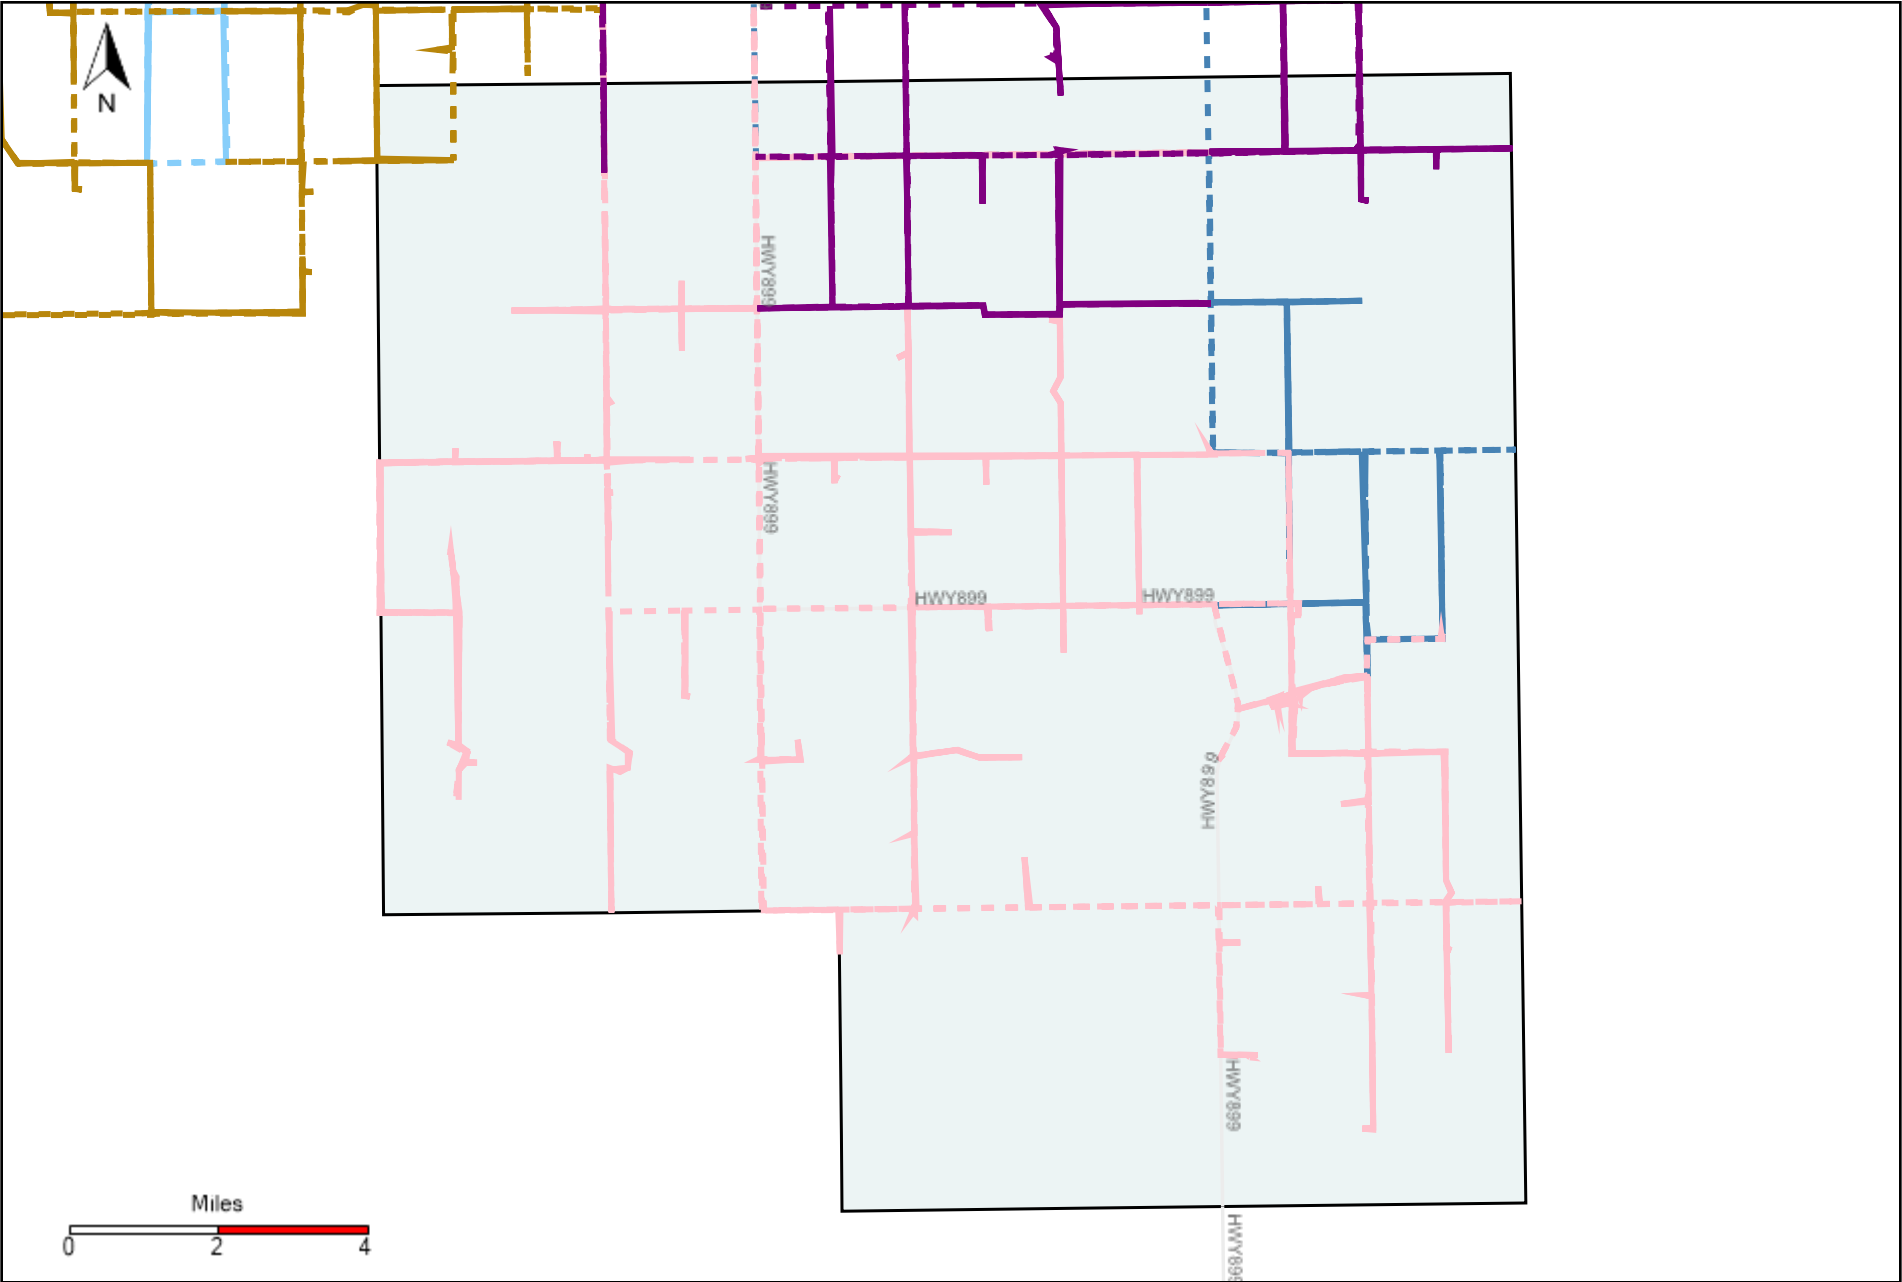

# Provost Weekly Grader Report (2022-01-02 ~ 2022-01-08)

# Division: 1 Grader Report(2022-01-02 ~ 2022-01-08)

| Vehicle Name List | Total Distance(km) | Total Hours          |
|-------------------|--------------------|----------------------|
| *****             | 2132.47            | 126 hrs 8 min 16 sec |

# Division: 2 Grader Report(2022-01-02 ~ 2022-01-08)

| Vehicle Name List | Total Distance(km) | Total Hours         |
|-------------------|--------------------|---------------------|
| *****             | 1723.08            | 99 hrs 9 min 29 sec |

# Division: 3 Grader Report(2022-01-02 ~ 2022-01-08)

| Vehicle Name List | Total Distance(km) | Total Hours           |
|-------------------|--------------------|-----------------------|
| *****             | 12402.9            | 207 hrs 19 min 12 sec |