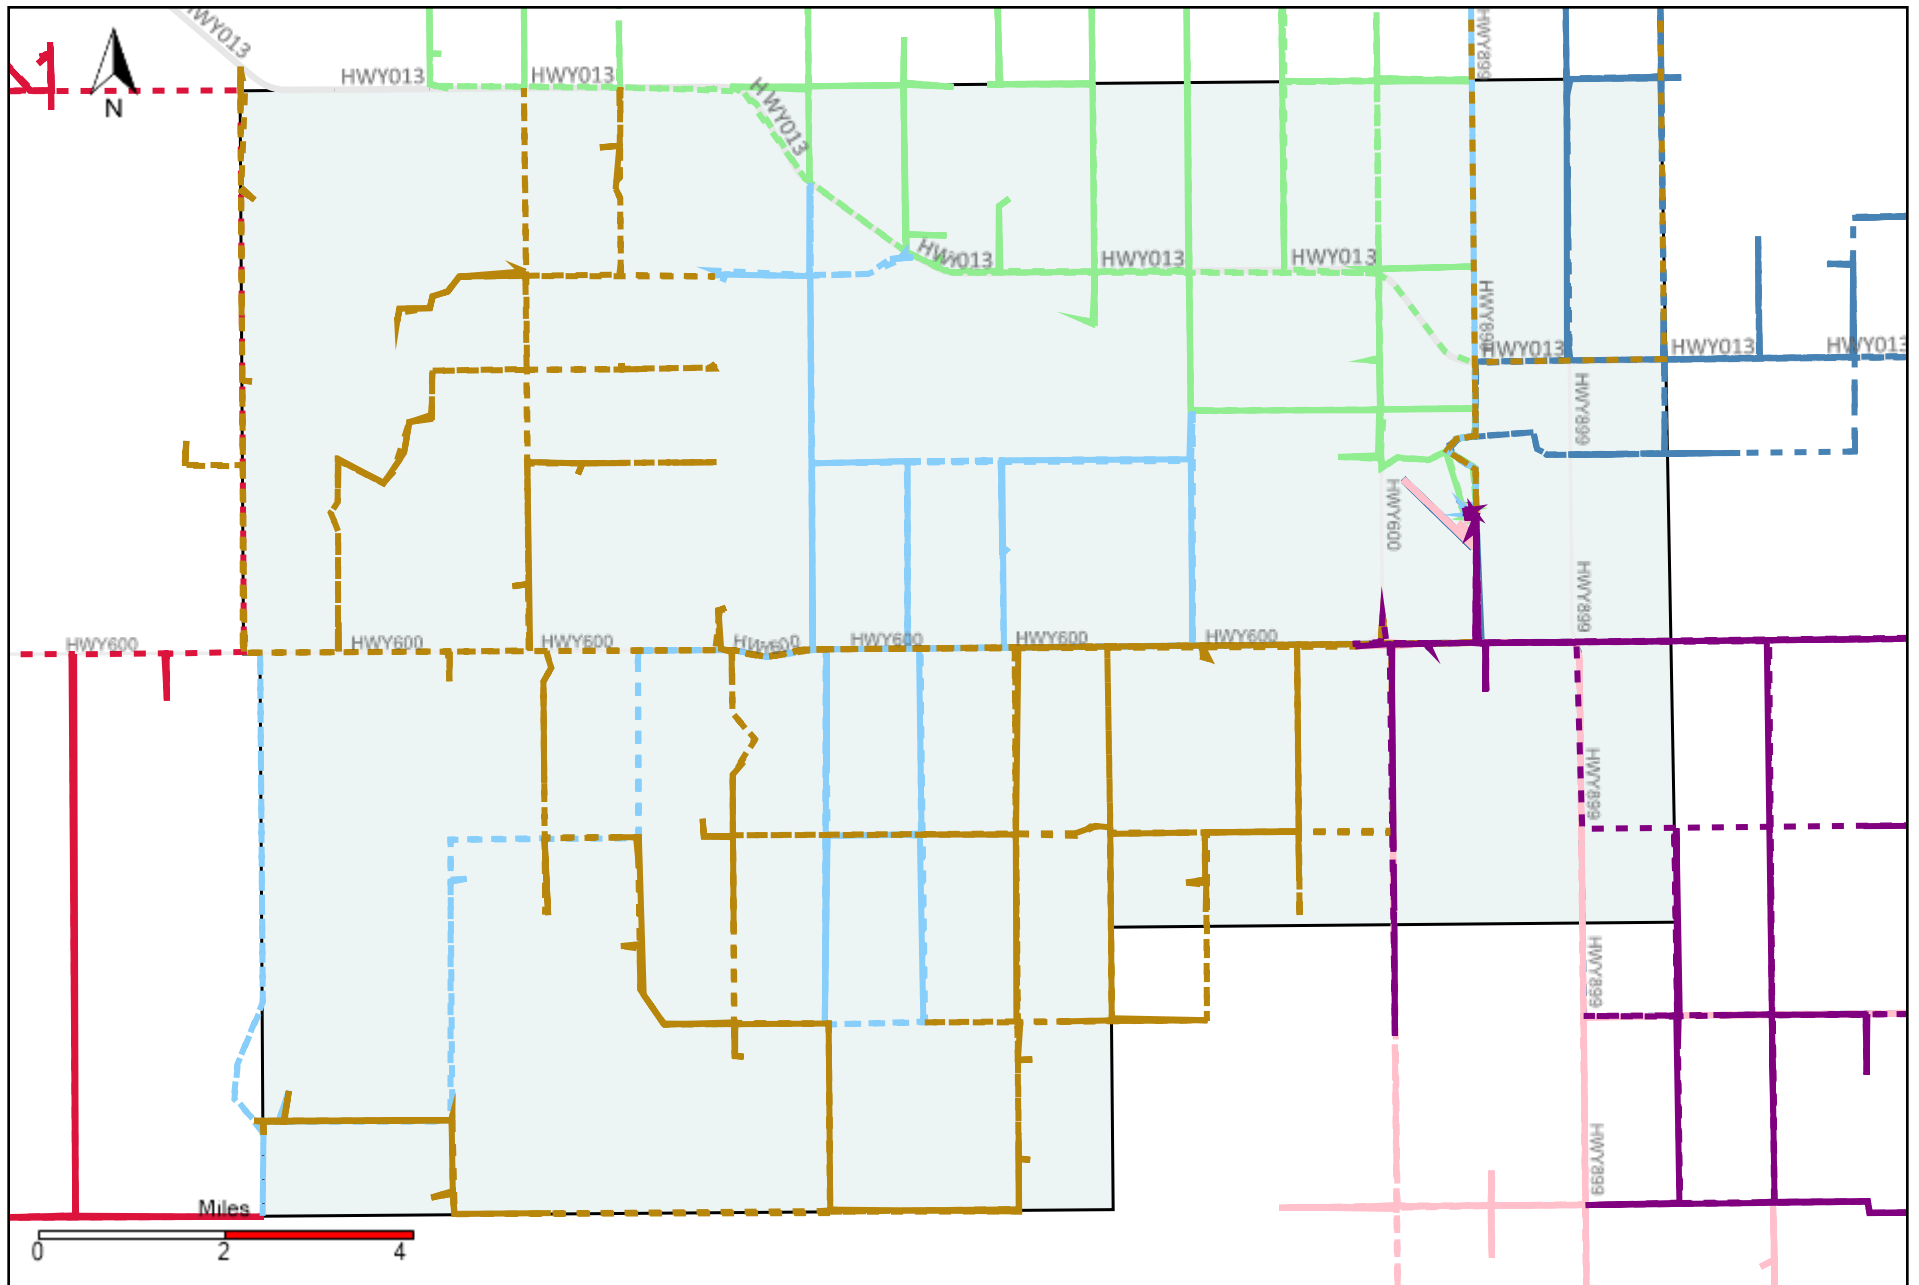

# Division: 1 Grader Report(2022-01-02 ~ 2022-01-08)

| Vehicle Name List | Total Distance(km) | Total Hours          |
|-------------------|--------------------|----------------------|
| *****             | 2132.47            | 126 hrs 8 min 16 sec |

# Division: 2 Grader Report(2022-01-02 ~ 2022-01-08)

| Vehicle Name List | Total Distance(km) | Total Hours         |
|-------------------|--------------------|---------------------|
| *****             | 1723.08            | 99 hrs 9 min 29 sec |

# Division: 3 Grader Report(2022-01-02 ~ 2022-01-08)

| Vehicle Name List | Total Distance(km) | Total Hours           |
|-------------------|--------------------|-----------------------|
| *****             | 12402.9            | 207 hrs 19 min 12 sec |

# Division: 4 Grader Report(2022-01-02 ~ 2022-01-08)

| Vehicle Name List | Total Distance(km) | Total Hours           |
|-------------------|--------------------|-----------------------|
| *****             | 12338.23           | 198 hrs 44 min 52 sec |