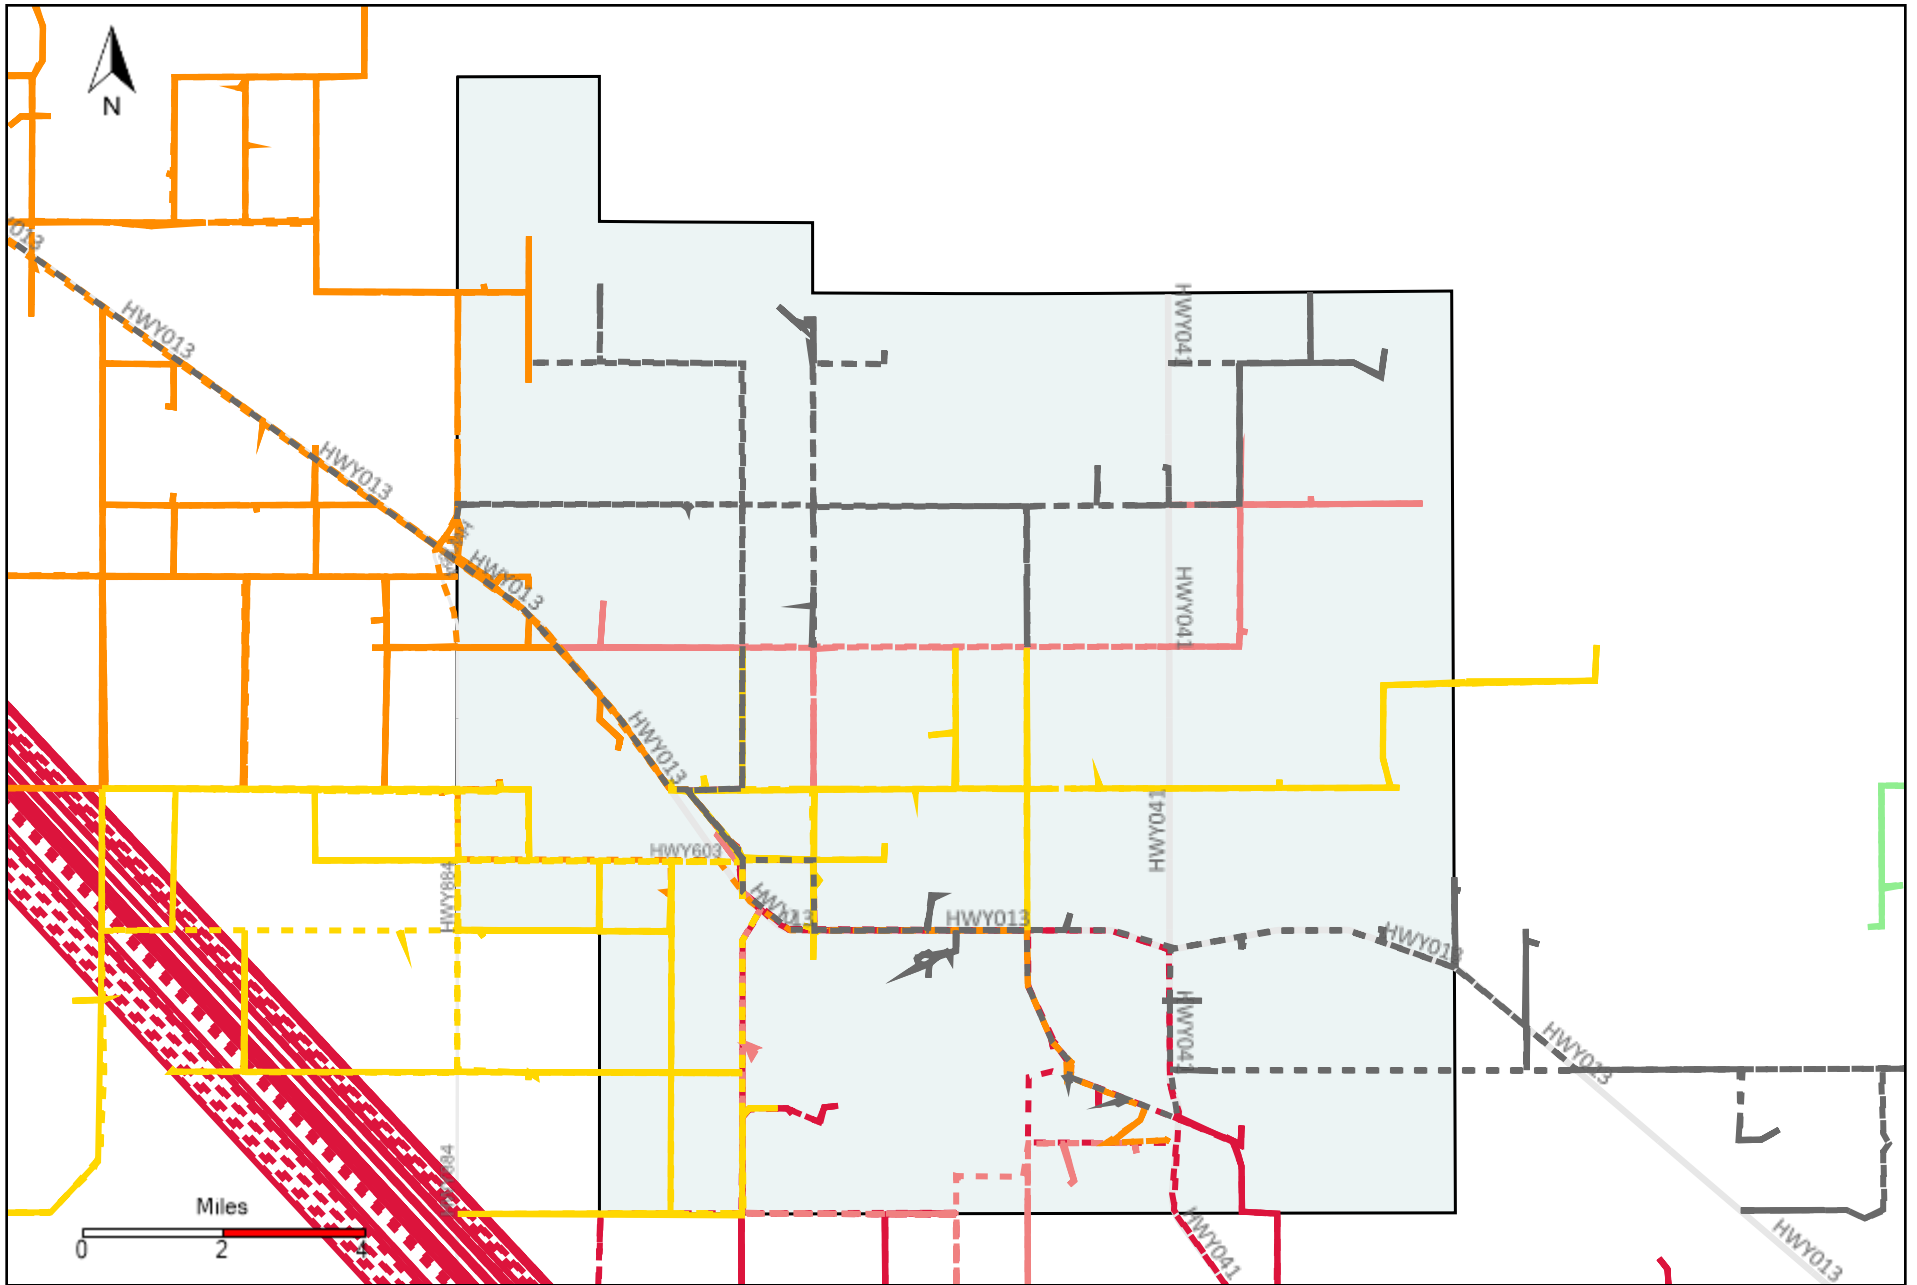

Division: 6 Grader Report(2022-01-02 ~ 2022-01-08)

Vehicle Name List	Total Distance(km)	Total Hours
*****	11361.55	146 hrs 21 min 53 sec