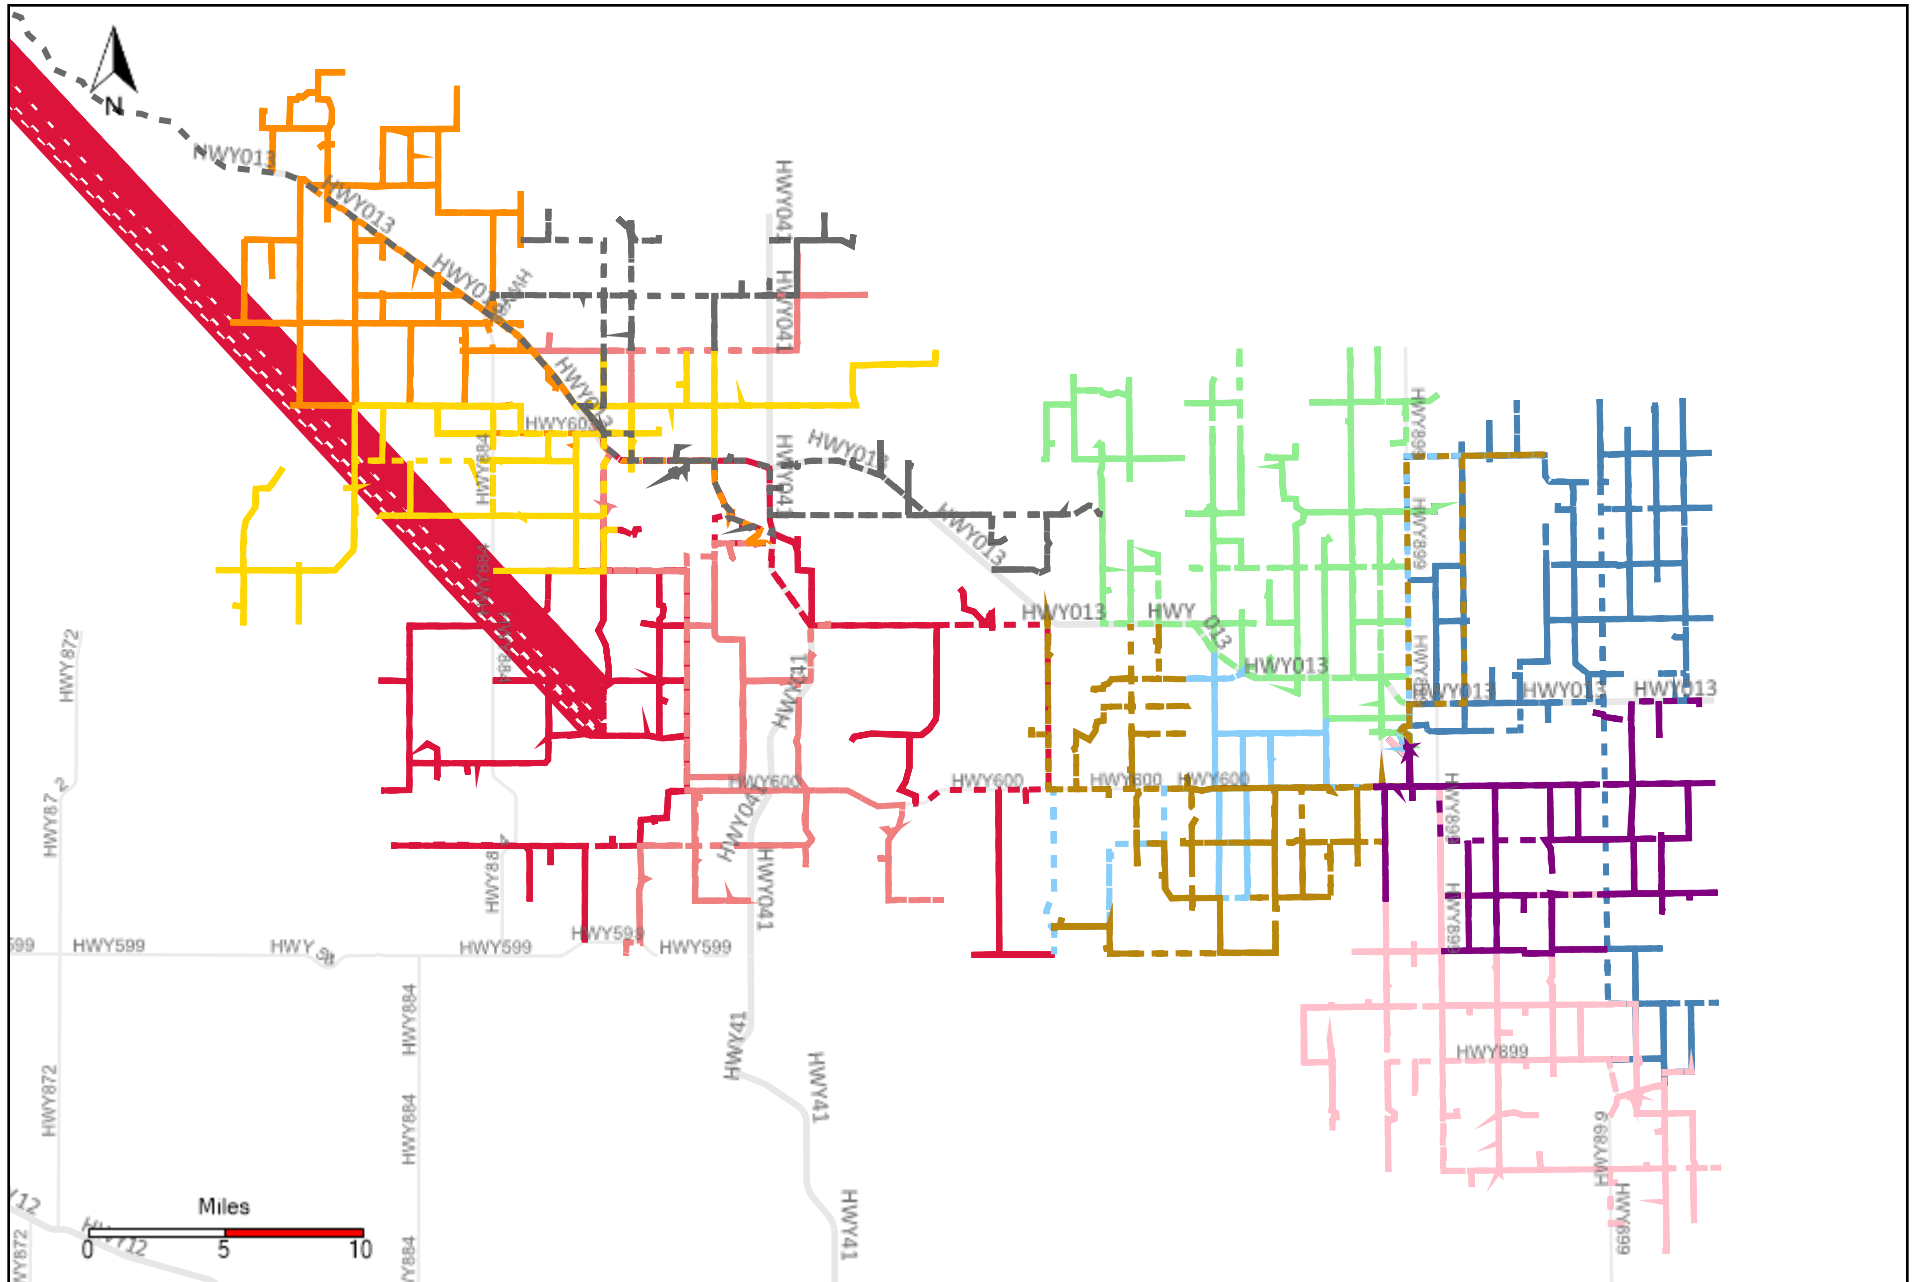

# Division: 1 Grader Report(2022-01-02 ~ 2022-01-08)

| Vehicle Name List | Total Distance(km) | Total Hours          |
|-------------------|--------------------|----------------------|
| *****             | 2132.47            | 126 hrs 8 min 16 sec |

# Division: 2 Grader Report(2022-01-02 ~ 2022-01-08)

| Vehicle Name List | Total Distance(km) | Total Hours         |
|-------------------|--------------------|---------------------|
| *****             | 1723.08            | 99 hrs 9 min 29 sec |

# Division: 3 Grader Report(2022-01-02 ~ 2022-01-08)

| Vehicle Name List | Total Distance(km) | Total Hours           |
|-------------------|--------------------|-----------------------|
| *****             | 12402.9            | 207 hrs 19 min 12 sec |

# Division: 5 Grader Report(2022-01-02 ~ 2022-01-08)

| Vehicle Name List | Total Distance(km) | Total Hours          |
|-------------------|--------------------|----------------------|
| *****             | 10979.39           | 126 hrs 9 min 27 sec |