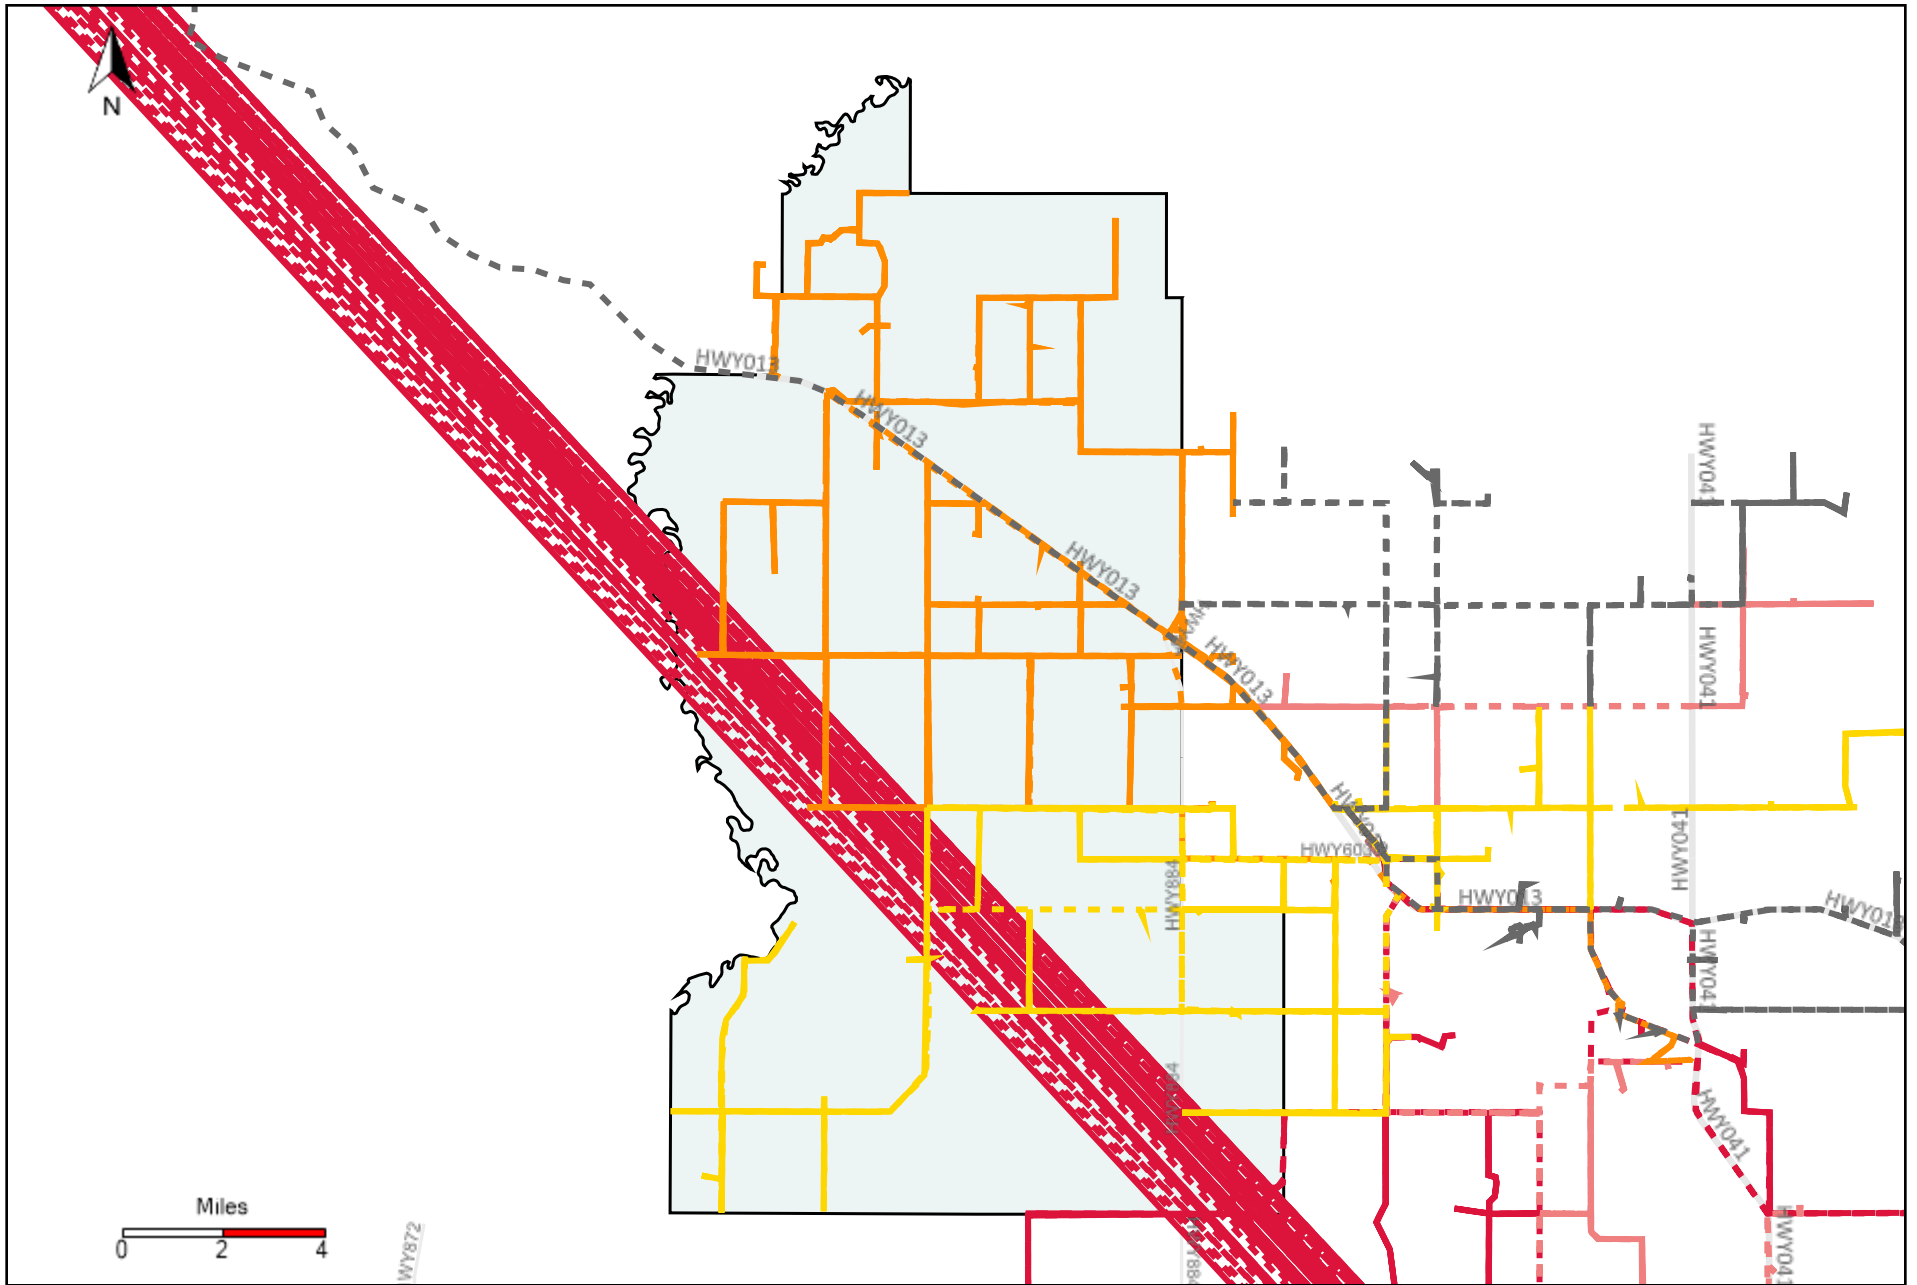

Division: 7 Grader Report(2022-01-02 ~ 2022-01-08)

Vehicle Name List	Total Distance(km)	Total Hours
*****	10963.65	125 hrs 55 min 19 sec