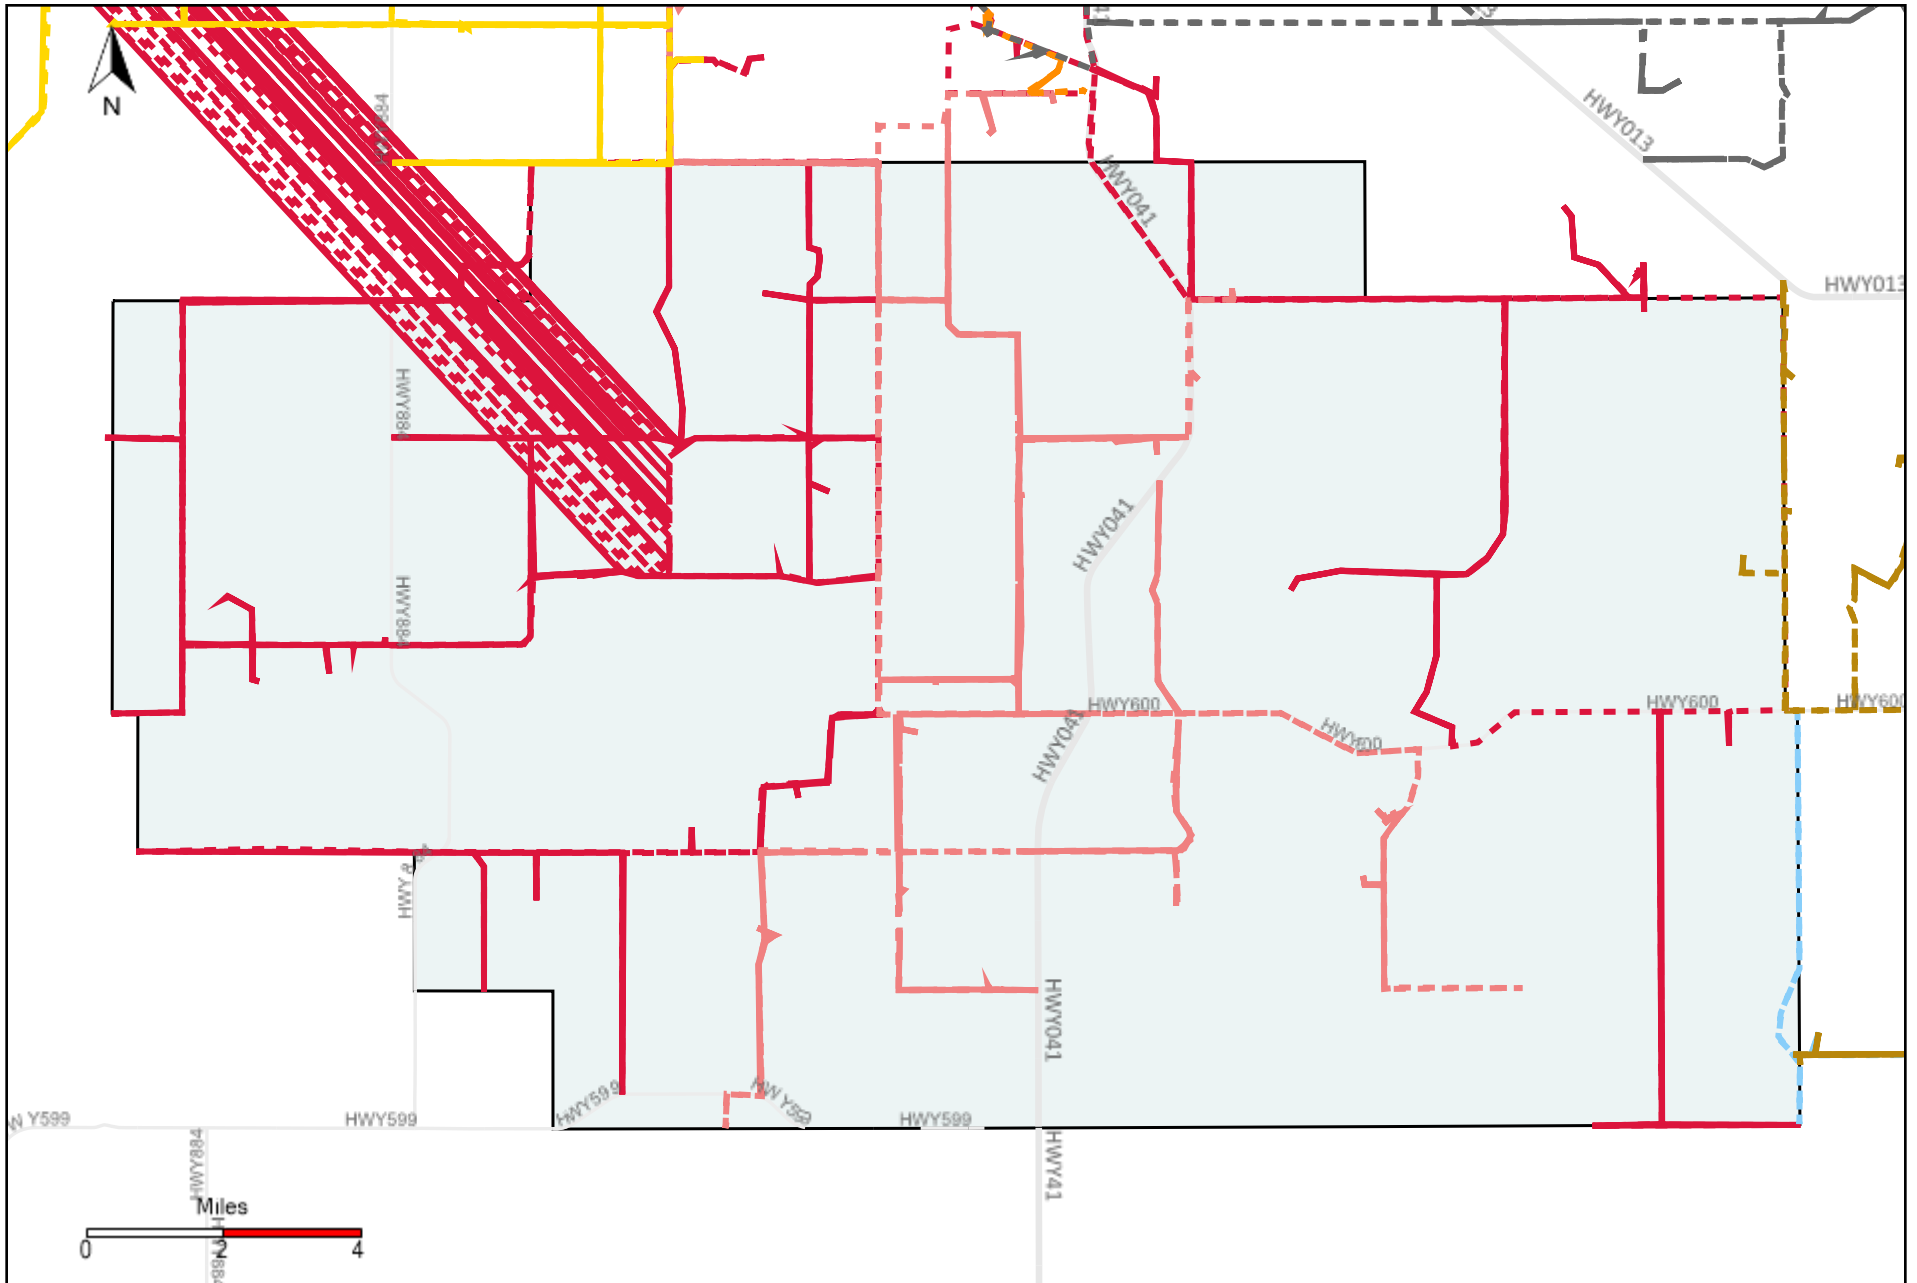

Division: 5 Grader Report(2022-01-02 ~ 2022-01-08)

Vehicle Name List	Total Distance(km)	Total Hours
*****	10979.39	126 hrs 9 min 27 sec