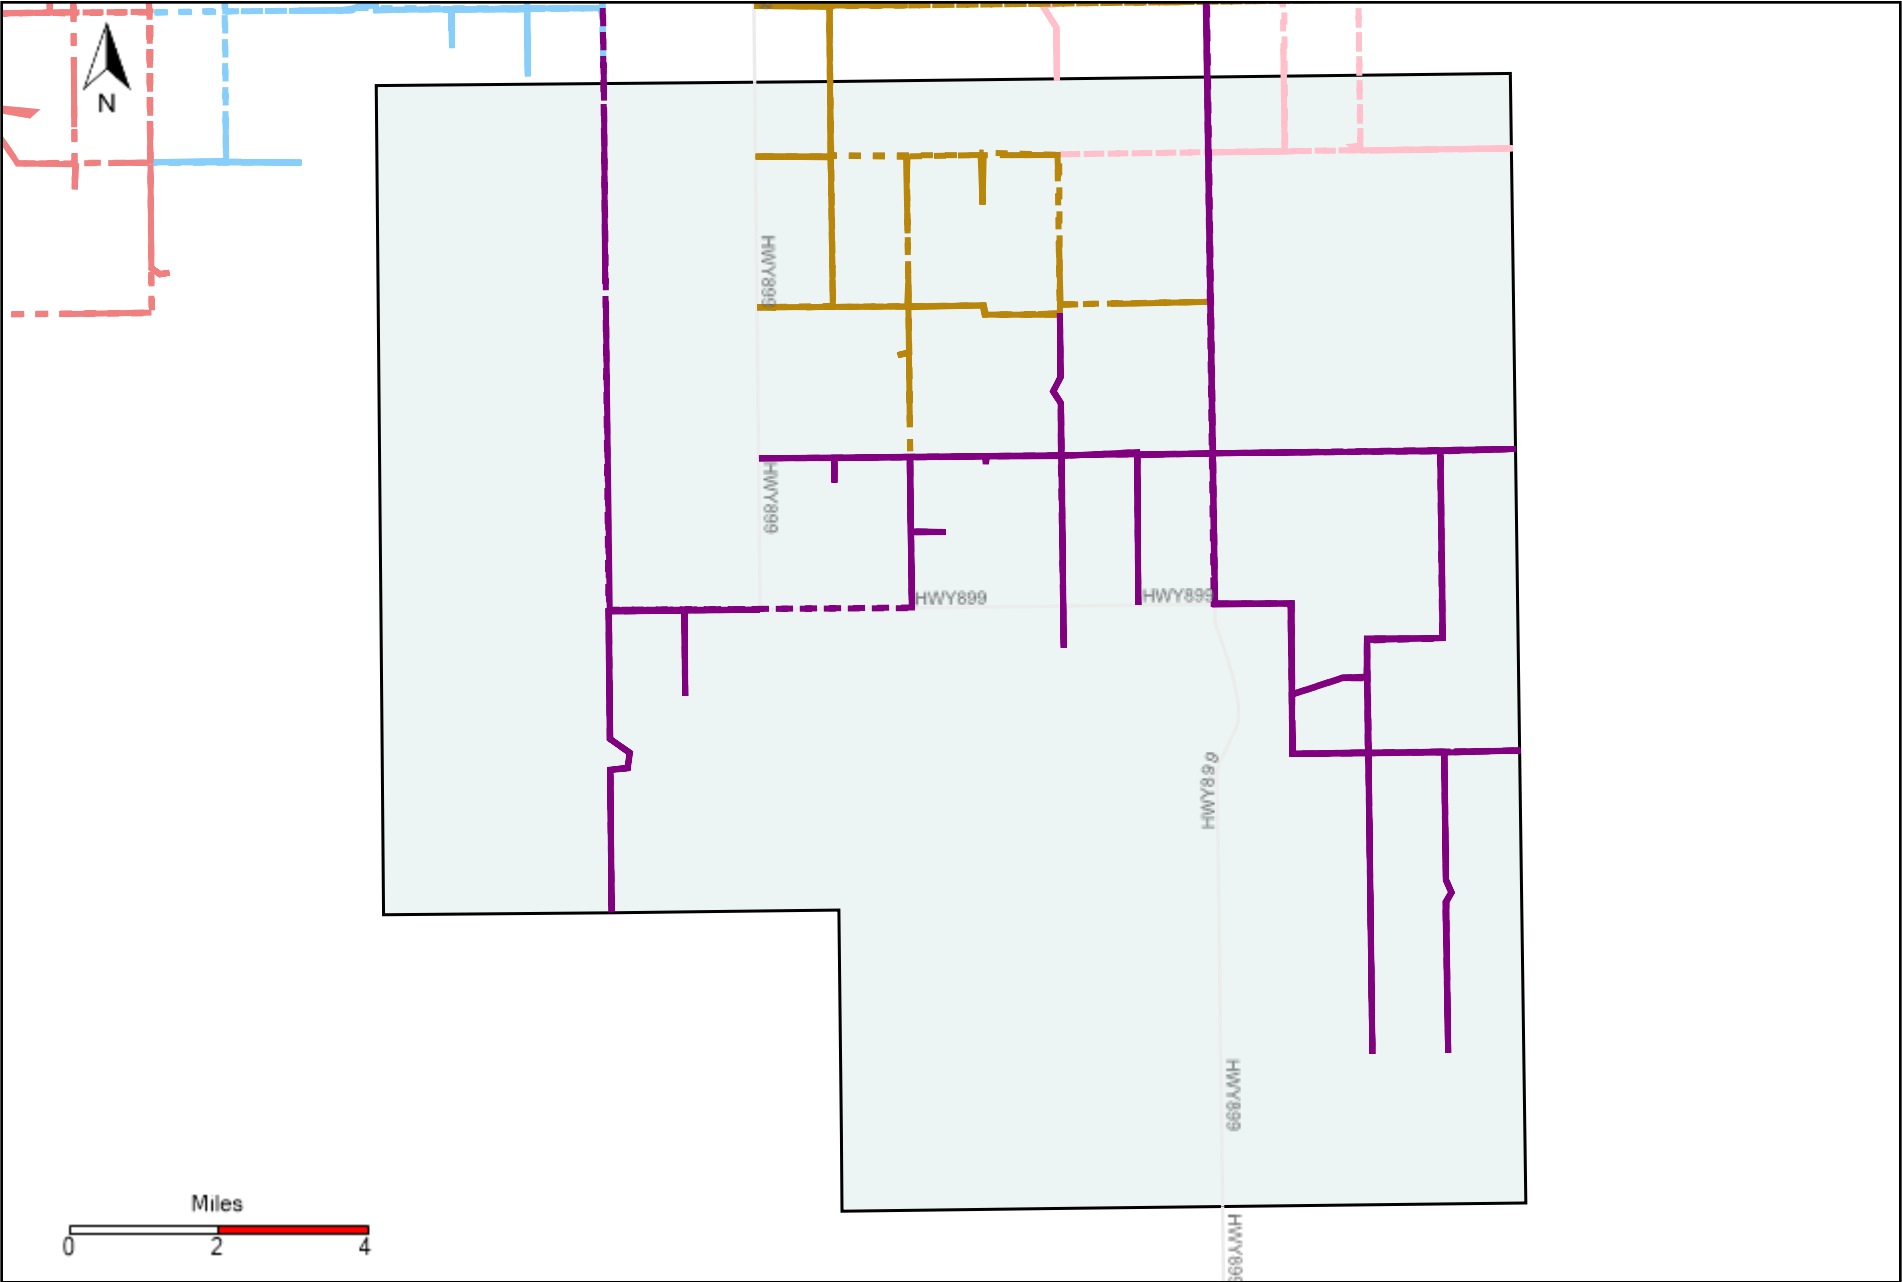

Division: 1 Grader Report(2021-12-26 ~ 2022-01-01)

Vehicle Name List	Total Distance(km)	Total Hours
*****	680.12	40 hrs 47 min 49 sec

Division: 2 Grader Report(2021-12-26 ~ 2022-01-01)

Vehicle Name List	Total Distance(km)	Total Hours
*****	769.52	45 hrs 37 min 32 sec

Division: 3 Grader Report(2021-12-26 ~ 2022-01-01)

Vehicle Name List	Total Distance(km)	Total Hours
*****	2774.58	123 hrs 17 min 49 sec

Division: 4 Grader Report(2021-12-26 ~ 2022-01-01)

Vehicle Name List	Total Distance(km)	Total Hours
*****	2090.5	82 hrs 49 min 48 sec

Division: 5 Grader Report(2021-12-26 ~ 2022-01-01)

Vehicle Name List	Total Distance(km)	Total Hours
*****	1420.33	47 hrs 18 min 21 sec

Division: 6 Grader Report(2021-12-26 ~ 2022-01-01)

Vehicle Name List	Total Distance(km)	Total Hours
*****	1678.9	66 hrs 50 min 4 sec

Division: 7 Grader Report(2021-12-26 ~ 2022-01-01)

Vehicle Name List	Total Distance(km)	Total Hours
*****	1374.19	44 hrs 22 min 28 sec