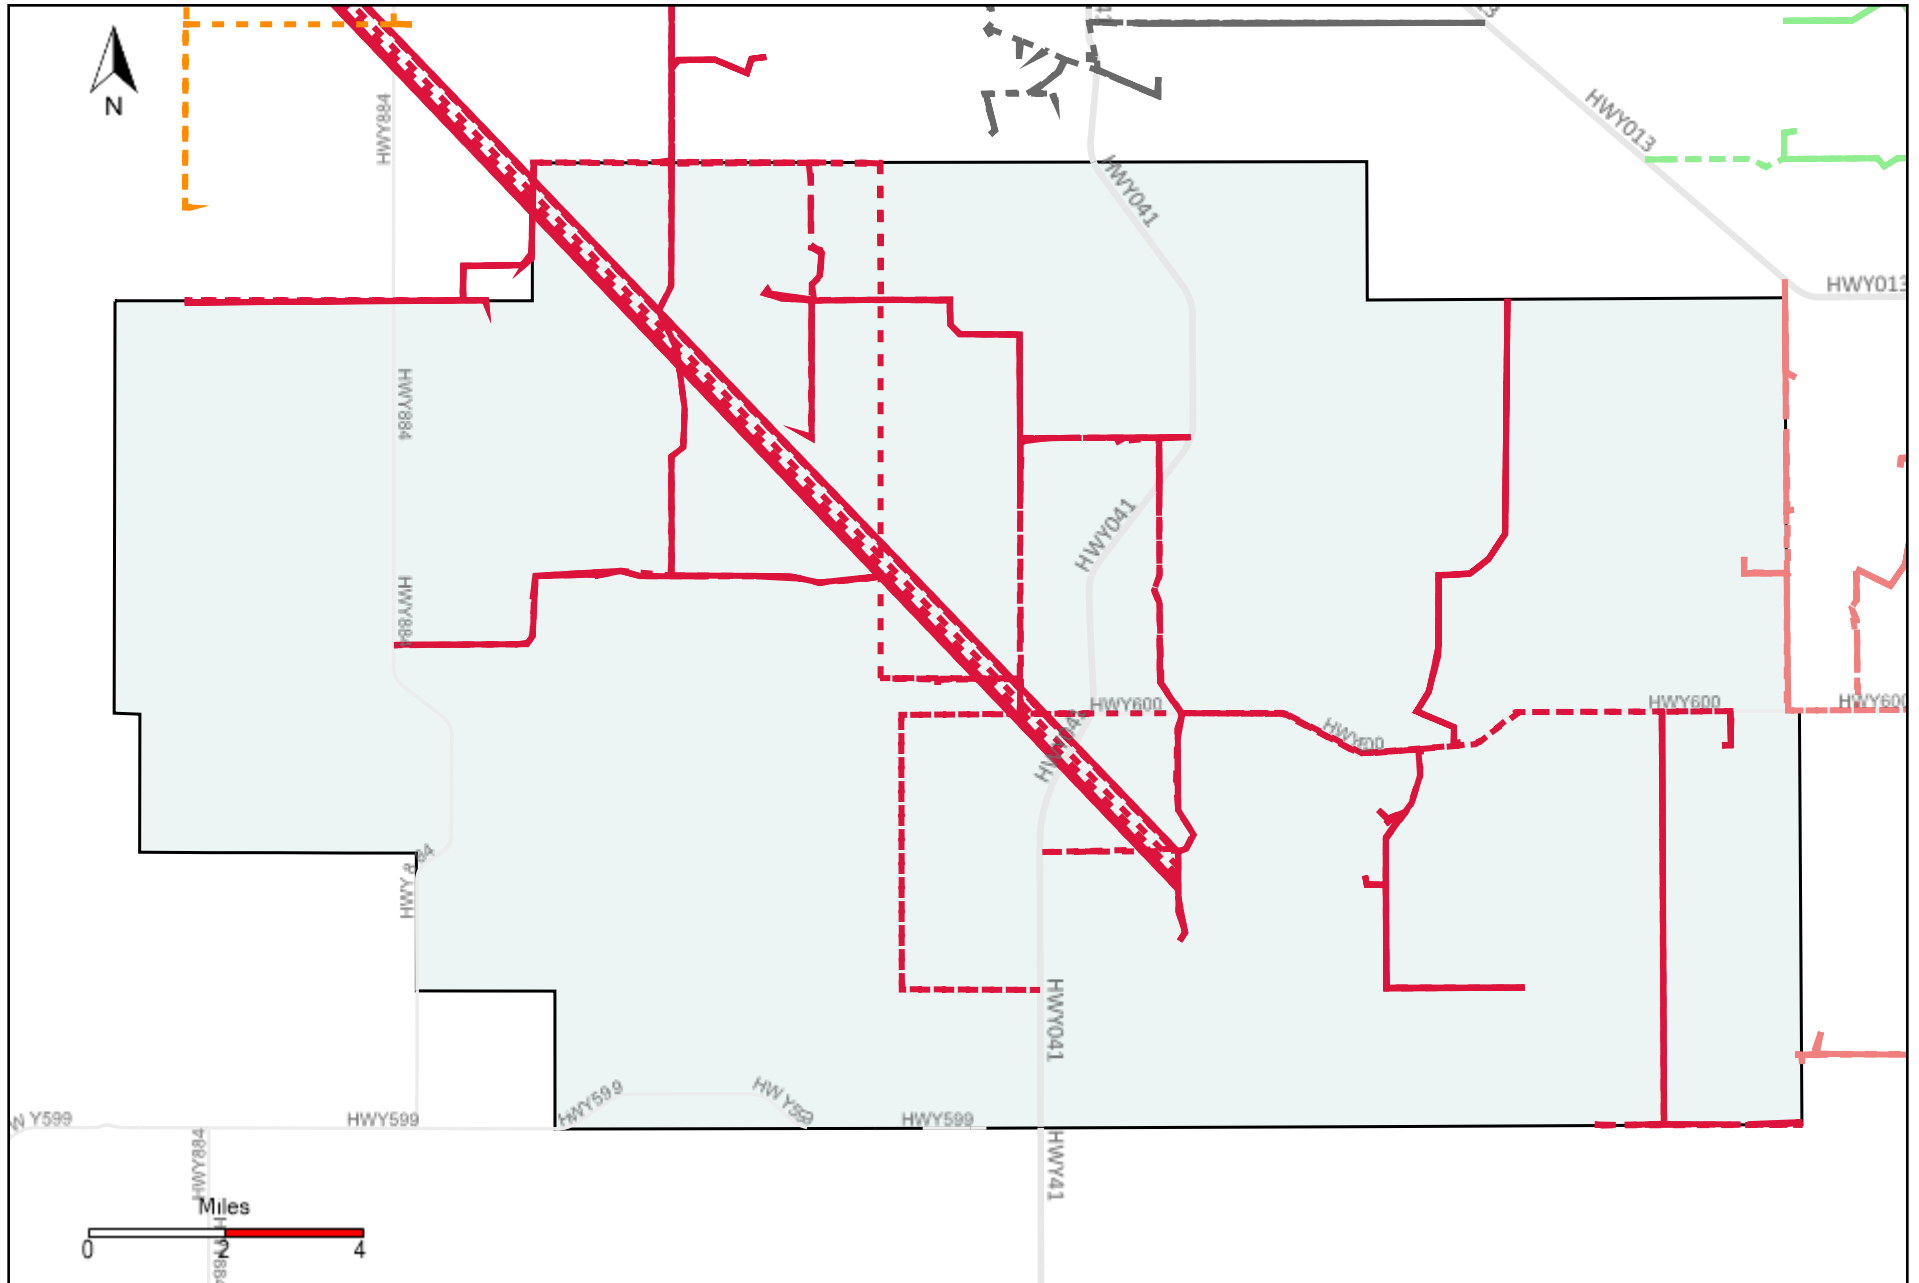

Division: 3 Grader Report(2021-12-26 ~ 2022-01-01)

Vehicle Name List	Total Distance(km)	Total Hours
*****	2774.58	123 hrs 17 min 49 sec

Division: 4 Grader Report(2021-12-26 ~ 2022-01-01)

Vehicle Name List	Total Distance(km)	Total Hours
*****	2090.5	82 hrs 49 min 48 sec

Division: 5 Grader Report(2021-12-26 ~ 2022-01-01)

Vehicle Name List	Total Distance(km)	Total Hours
*****	1420.33	47 hrs 18 min 21 sec

Division: 6 Grader Report(2021-12-26 ~ 2022-01-01)

Vehicle Name List	Total Distance(km)	Total Hours
*****	1678.9	66 hrs 50 min 4 sec

Division: 7 Grader Report(2021-12-26 ~ 2022-01-01)

Vehicle Name List	Total Distance(km)	Total Hours
*****	1374.19	44 hrs 22 min 28 sec