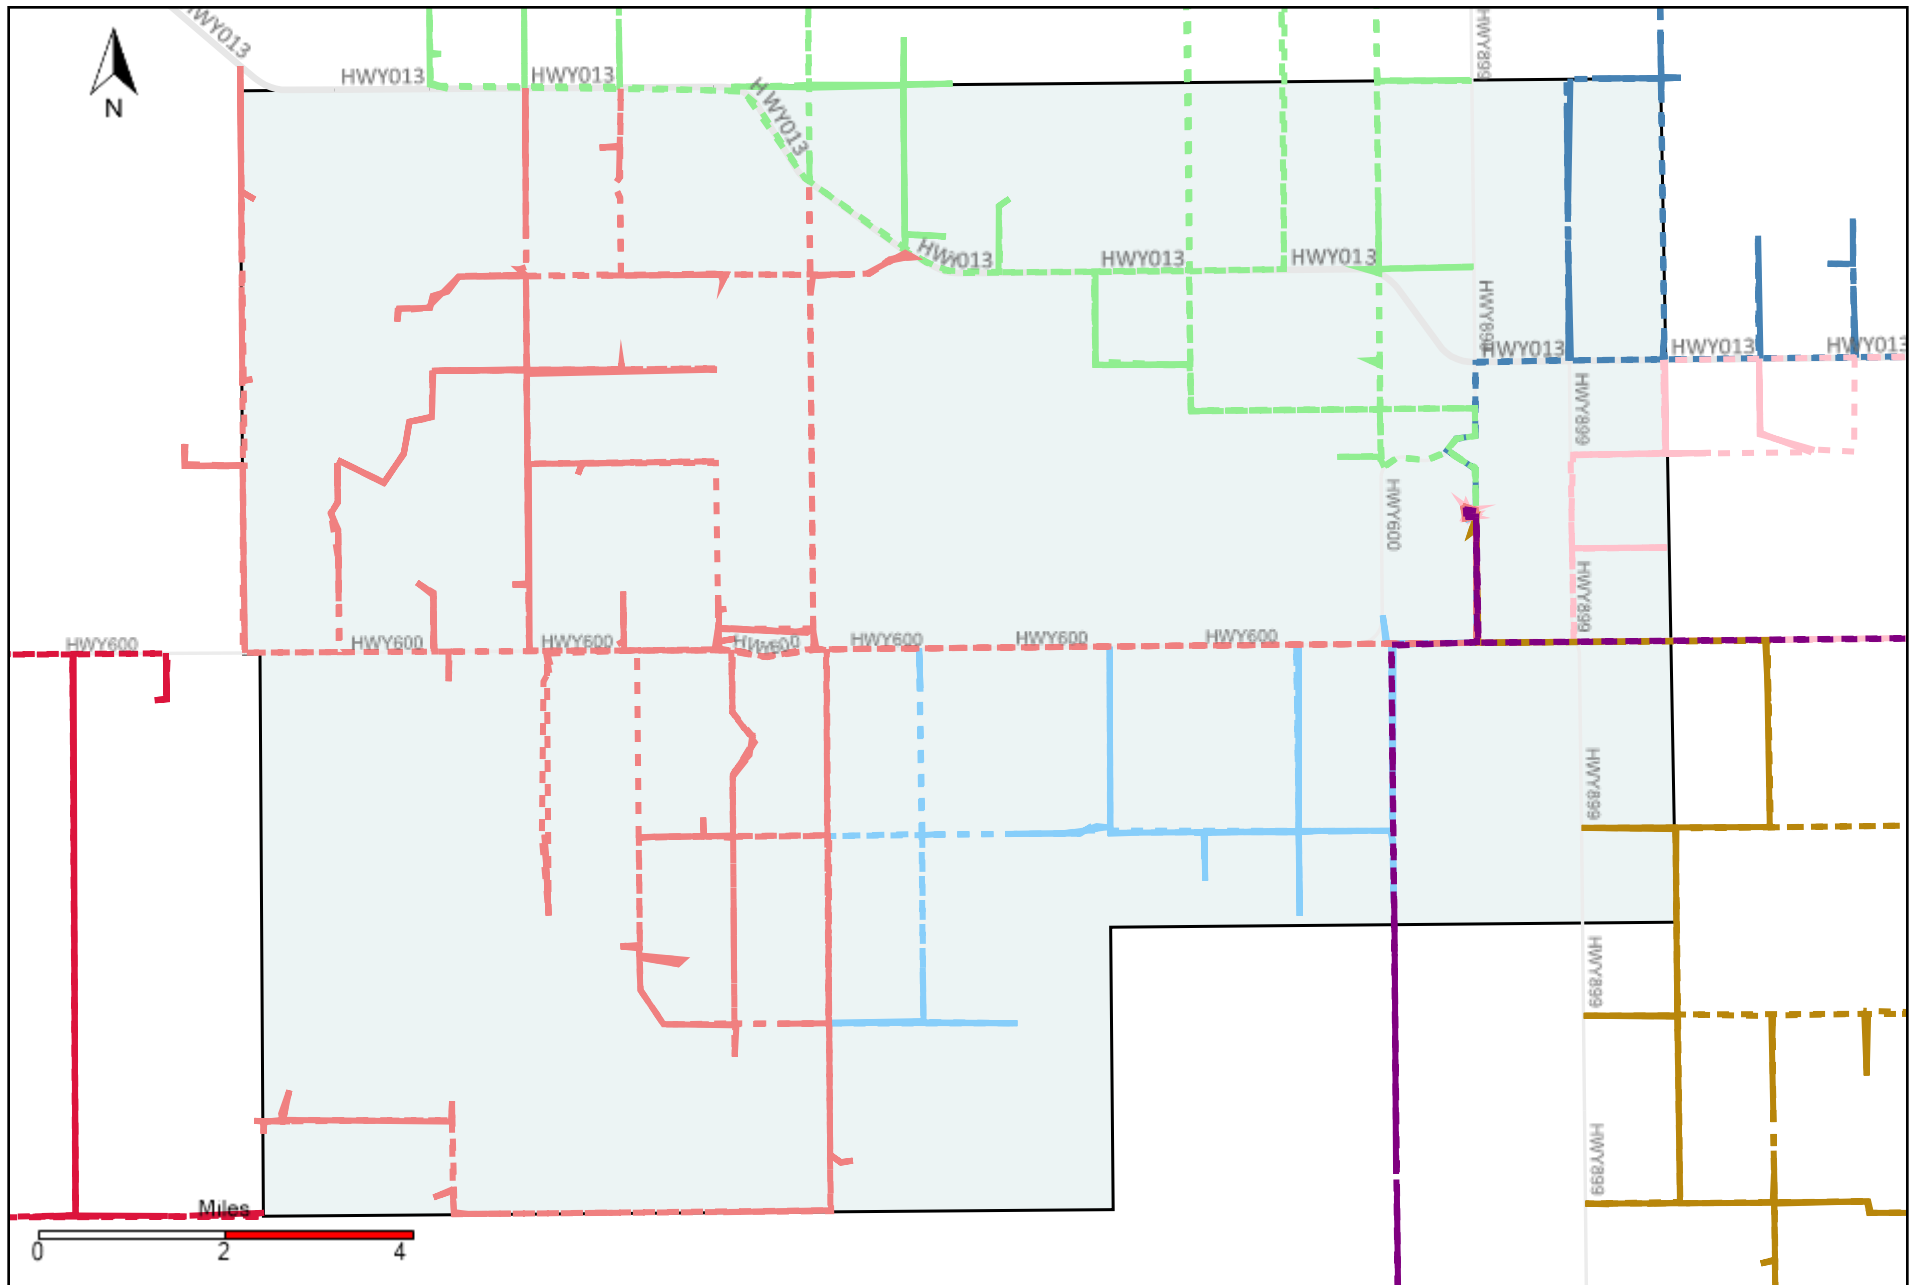

Division: 1 Grader Report(2021-12-26 ~ 2022-01-01)

Vehicle Name List	Total Distance(km)	Total Hours
*****	680.12	40 hrs 47 min 49 sec

Division: 2 Grader Report(2021-12-26 ~ 2022-01-01)

Vehicle Name List	Total Distance(km)	Total Hours
*****	769.52	45 hrs 37 min 32 sec

Division: 3 Grader Report(2021-12-26 ~ 2022-01-01)

Vehicle Name List	Total Distance(km)	Total Hours
*****	2774.58	123 hrs 17 min 49 sec

Division: 4 Grader Report(2021-12-26 ~ 2022-01-01)

Vehicle Name List	Total Distance(km)	Total Hours
*****	2090.5	82 hrs 49 min 48 sec

Division: 5 Grader Report(2021-12-26 ~ 2022-01-01)

Vehicle Name List	Total Distance(km)	Total Hours
*****	1420.33	47 hrs 18 min 21 sec

Division: 6 Grader Report(2021-12-26 ~ 2022-01-01)

Vehicle Name List	Total Distance(km)	Total Hours
*****	1678.9	66 hrs 50 min 4 sec

Division: 7 Grader Report(2021-12-26 ~ 2022-01-01)

Vehicle Name List	Total Distance(km)	Total Hours
*****	1374.19	44 hrs 22 min 28 sec