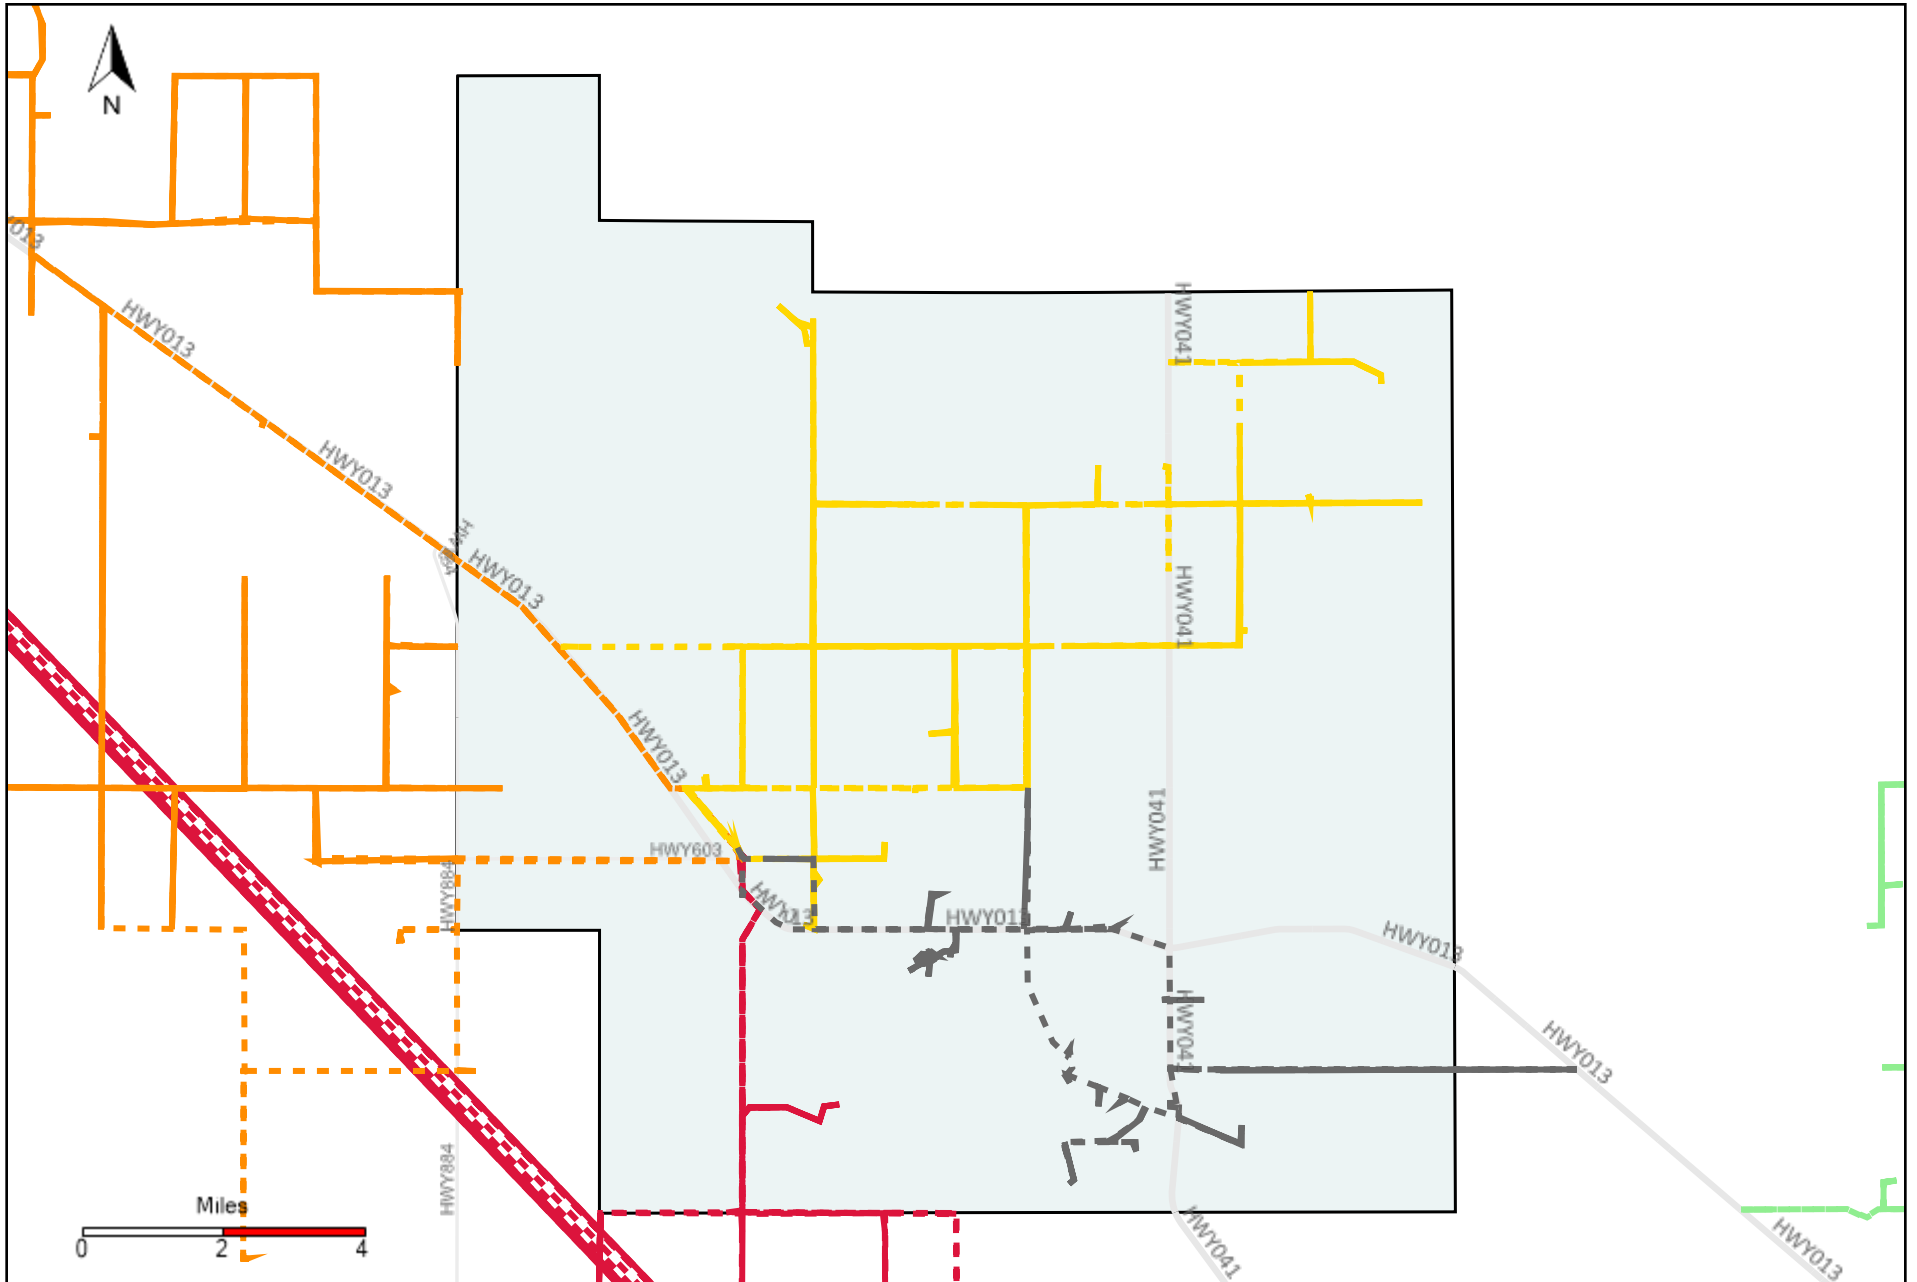

Division: 1 Grader Report(2021-12-26 ~ 2022-01-01)

Vehicle Name List	Total Distance(km)	Total Hours
*****	680.12	40 hrs 47 min 49 sec

Division: 2 Grader Report(2021-12-26 ~ 2022-01-01)

Vehicle Name List	Total Distance(km)	Total Hours
*****	769.52	45 hrs 37 min 32 sec

Division: 3 Grader Report(2021-12-26 ~ 2022-01-01)

Vehicle Name List	Total Distance(km)	Total Hours
*****	2774.58	123 hrs 17 min 49 sec

Division: 4 Grader Report(2021-12-26 ~ 2022-01-01)

Vehicle Name List	Total Distance(km)	Total Hours
*****	2090.5	82 hrs 49 min 48 sec

Division: 5 Grader Report(2021-12-26 ~ 2022-01-01)

Vehicle Name List	Total Distance(km)	Total Hours
*****	1420.33	47 hrs 18 min 21 sec

Division: 6 Grader Report(2021-12-26 ~ 2022-01-01)

Vehicle Name List	Total Distance(km)	Total Hours
*****	1678.9	66 hrs 50 min 4 sec

Division: 7 Grader Report(2021-12-26 ~ 2022-01-01)

Vehicle Name List	Total Distance(km)	Total Hours
*****	1374.19	44 hrs 22 min 28 sec