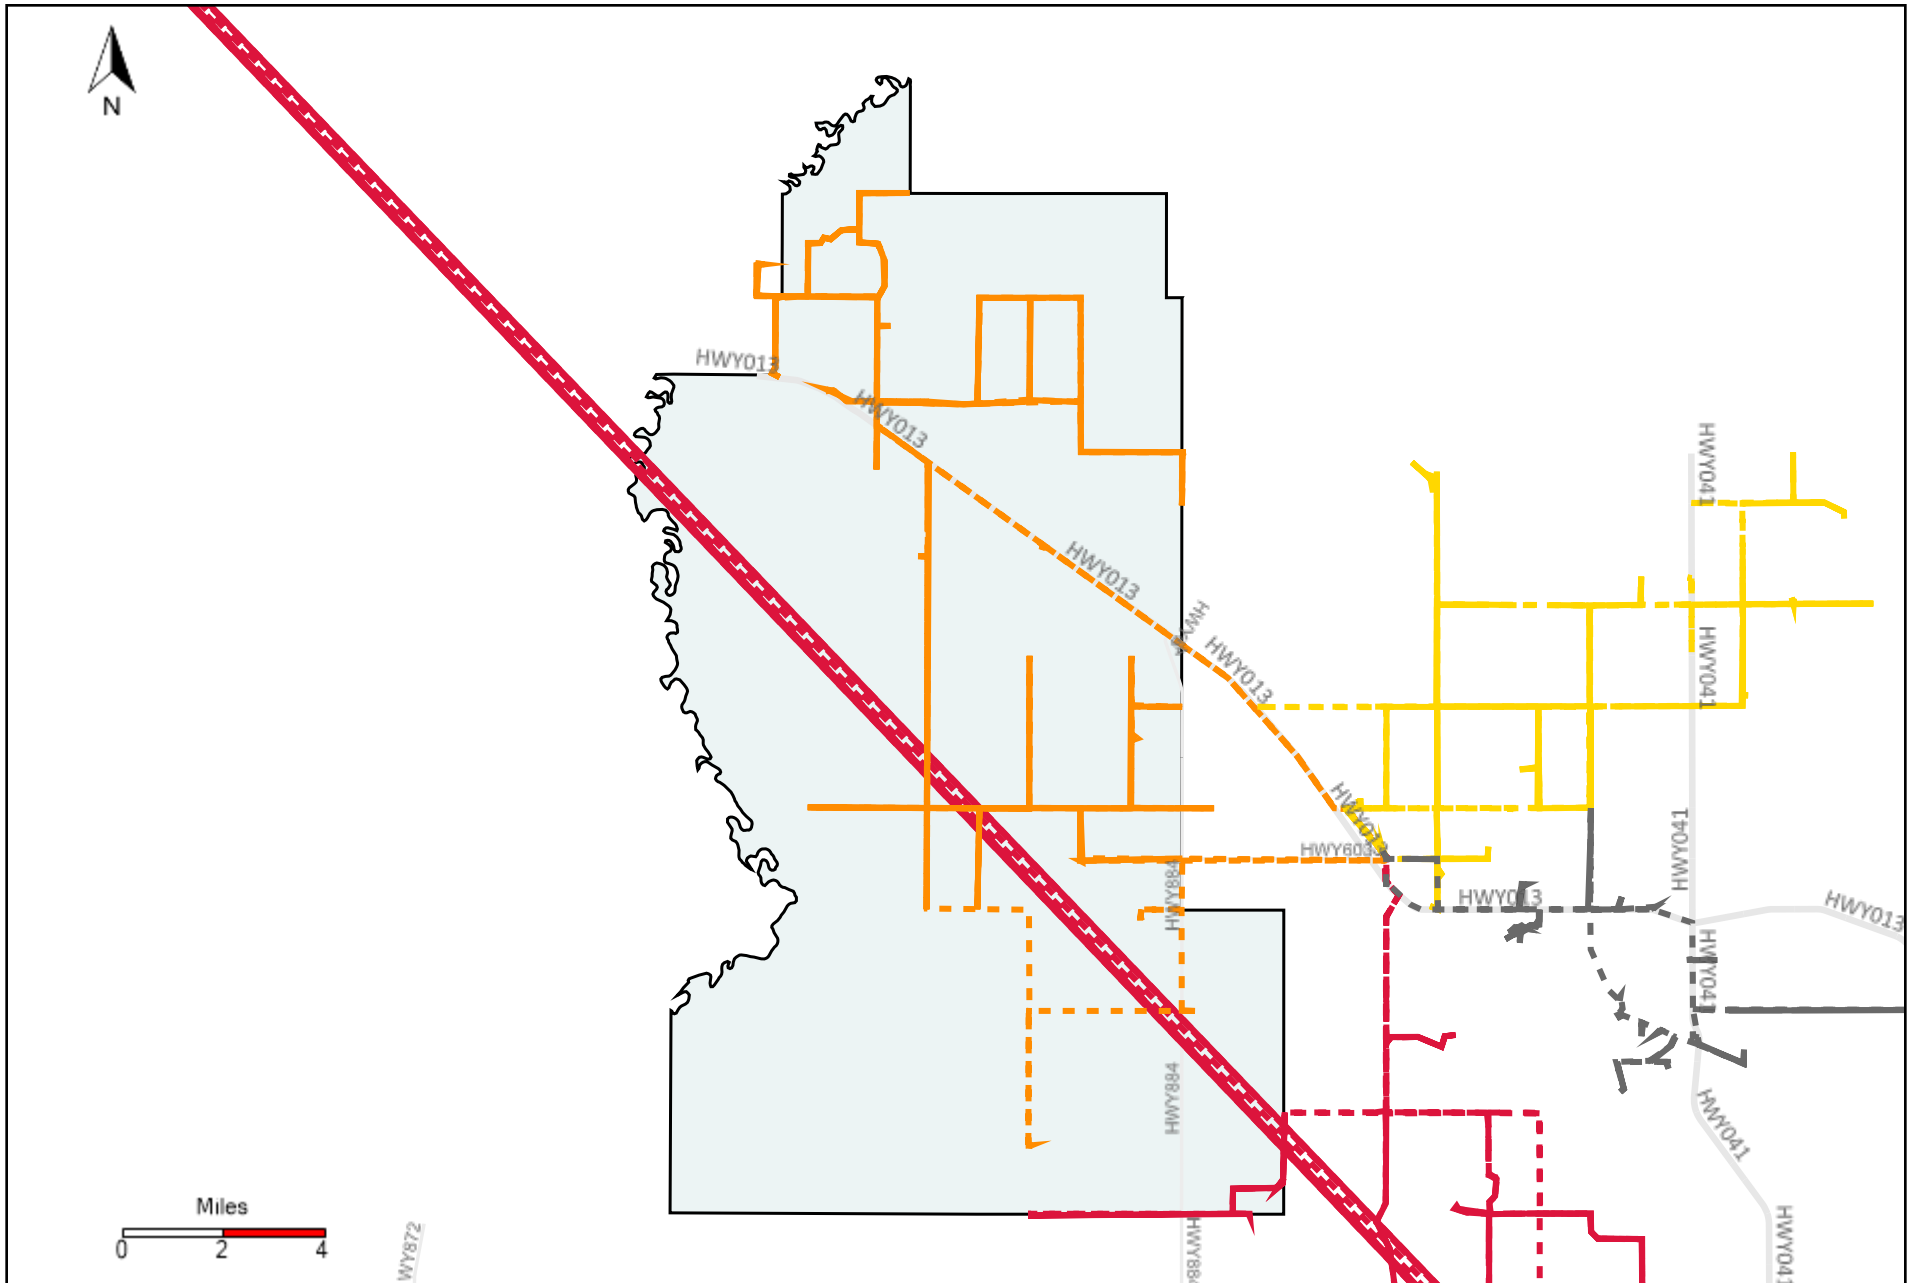

Division: 3 Grader Report(2021-12-26 ~ 2022-01-01)

Vehicle Name List	Total Distance(km)	Total Hours
*****	2774.58	123 hrs 17 min 49 sec

Division: 4 Grader Report(2021-12-26 ~ 2022-01-01)

Vehicle Name List	Total Distance(km)	Total Hours
*****	2090.5	82 hrs 49 min 48 sec

Division: 5 Grader Report(2021-12-26 ~ 2022-01-01)

Vehicle Name List	Total Distance(km)	Total Hours
*****	1420.33	47 hrs 18 min 21 sec

Division: 6 Grader Report(2021-12-26 ~ 2022-01-01)

Vehicle Name List	Total Distance(km)	Total Hours
*****	1678.9	66 hrs 50 min 4 sec

Division: 7 Grader Report(2021-12-26 ~ 2022-01-01)

Vehicle Name List	Total Distance(km)	Total Hours
*****	1374.19	44 hrs 22 min 28 sec