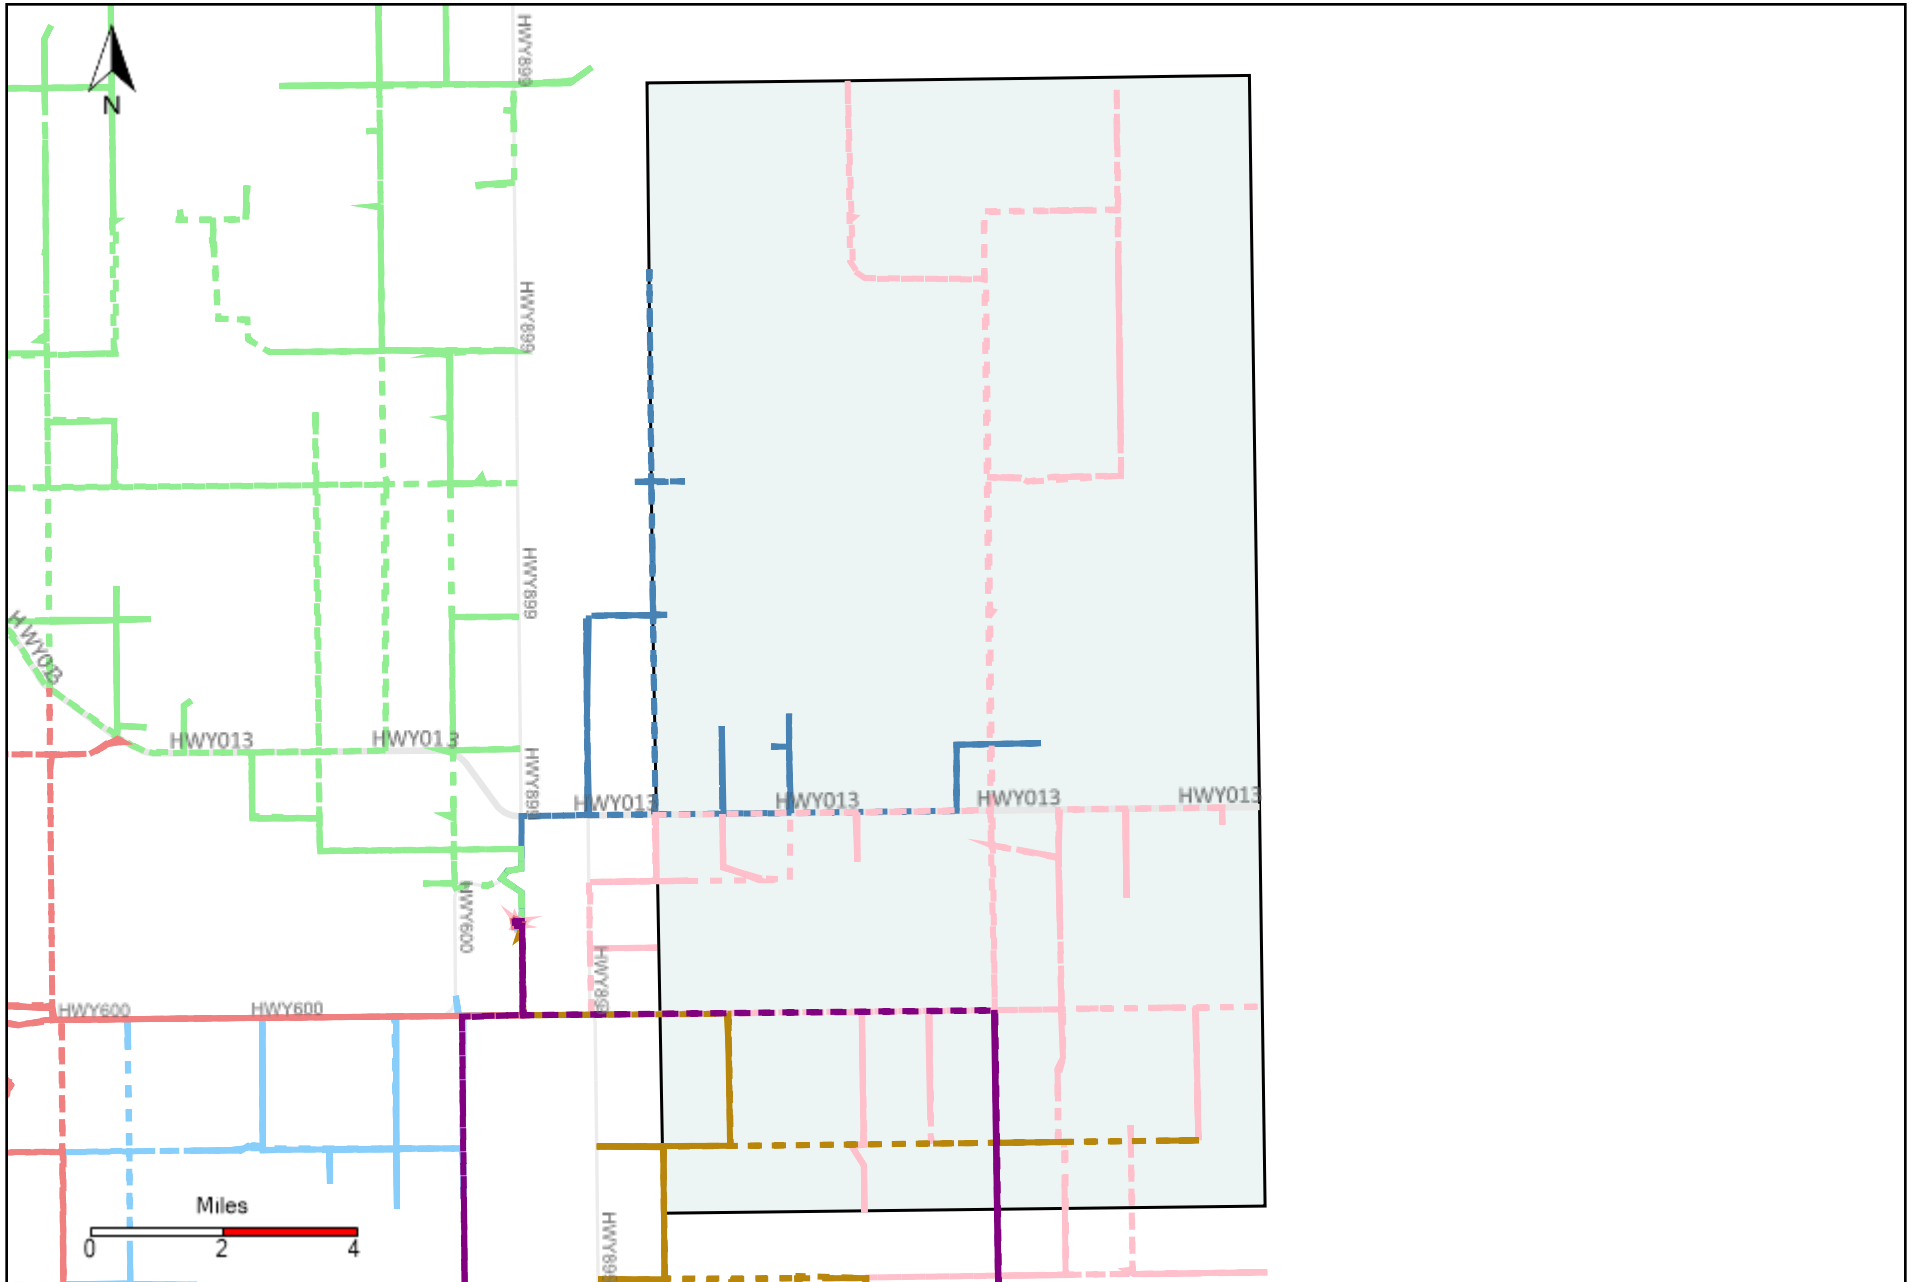

Division: 1 Grader Report(2021-12-26 ~ 2022-01-01)

Vehicle Name List	Total Distance(km)	Total Hours
*****	680.12	40 hrs 47 min 49 sec

Division: 2 Grader Report(2021-12-26 ~ 2022-01-01)

Vehicle Name List	Total Distance(km)	Total Hours
*****	769.52	45 hrs 37 min 32 sec

Division: 3 Grader Report(2021-12-26 ~ 2022-01-01)

Vehicle Name List	Total Distance(km)	Total Hours
*****	2774.58	123 hrs 17 min 49 sec

Division: 4 Grader Report(2021-12-26 ~ 2022-01-01)

Vehicle Name List	Total Distance(km)	Total Hours
*****	2090.5	82 hrs 49 min 48 sec

Division: 5 Grader Report(2021-12-26 ~ 2022-01-01)

Vehicle Name List	Total Distance(km)	Total Hours
*****	1420.33	47 hrs 18 min 21 sec

Division: 6 Grader Report(2021-12-26 ~ 2022-01-01)

Vehicle Name List	Total Distance(km)	Total Hours
*****	1678.9	66 hrs 50 min 4 sec

Division: 7 Grader Report(2021-12-26 ~ 2022-01-01)

Vehicle Name List	Total Distance(km)	Total Hours
*****	1374.19	44 hrs 22 min 28 sec