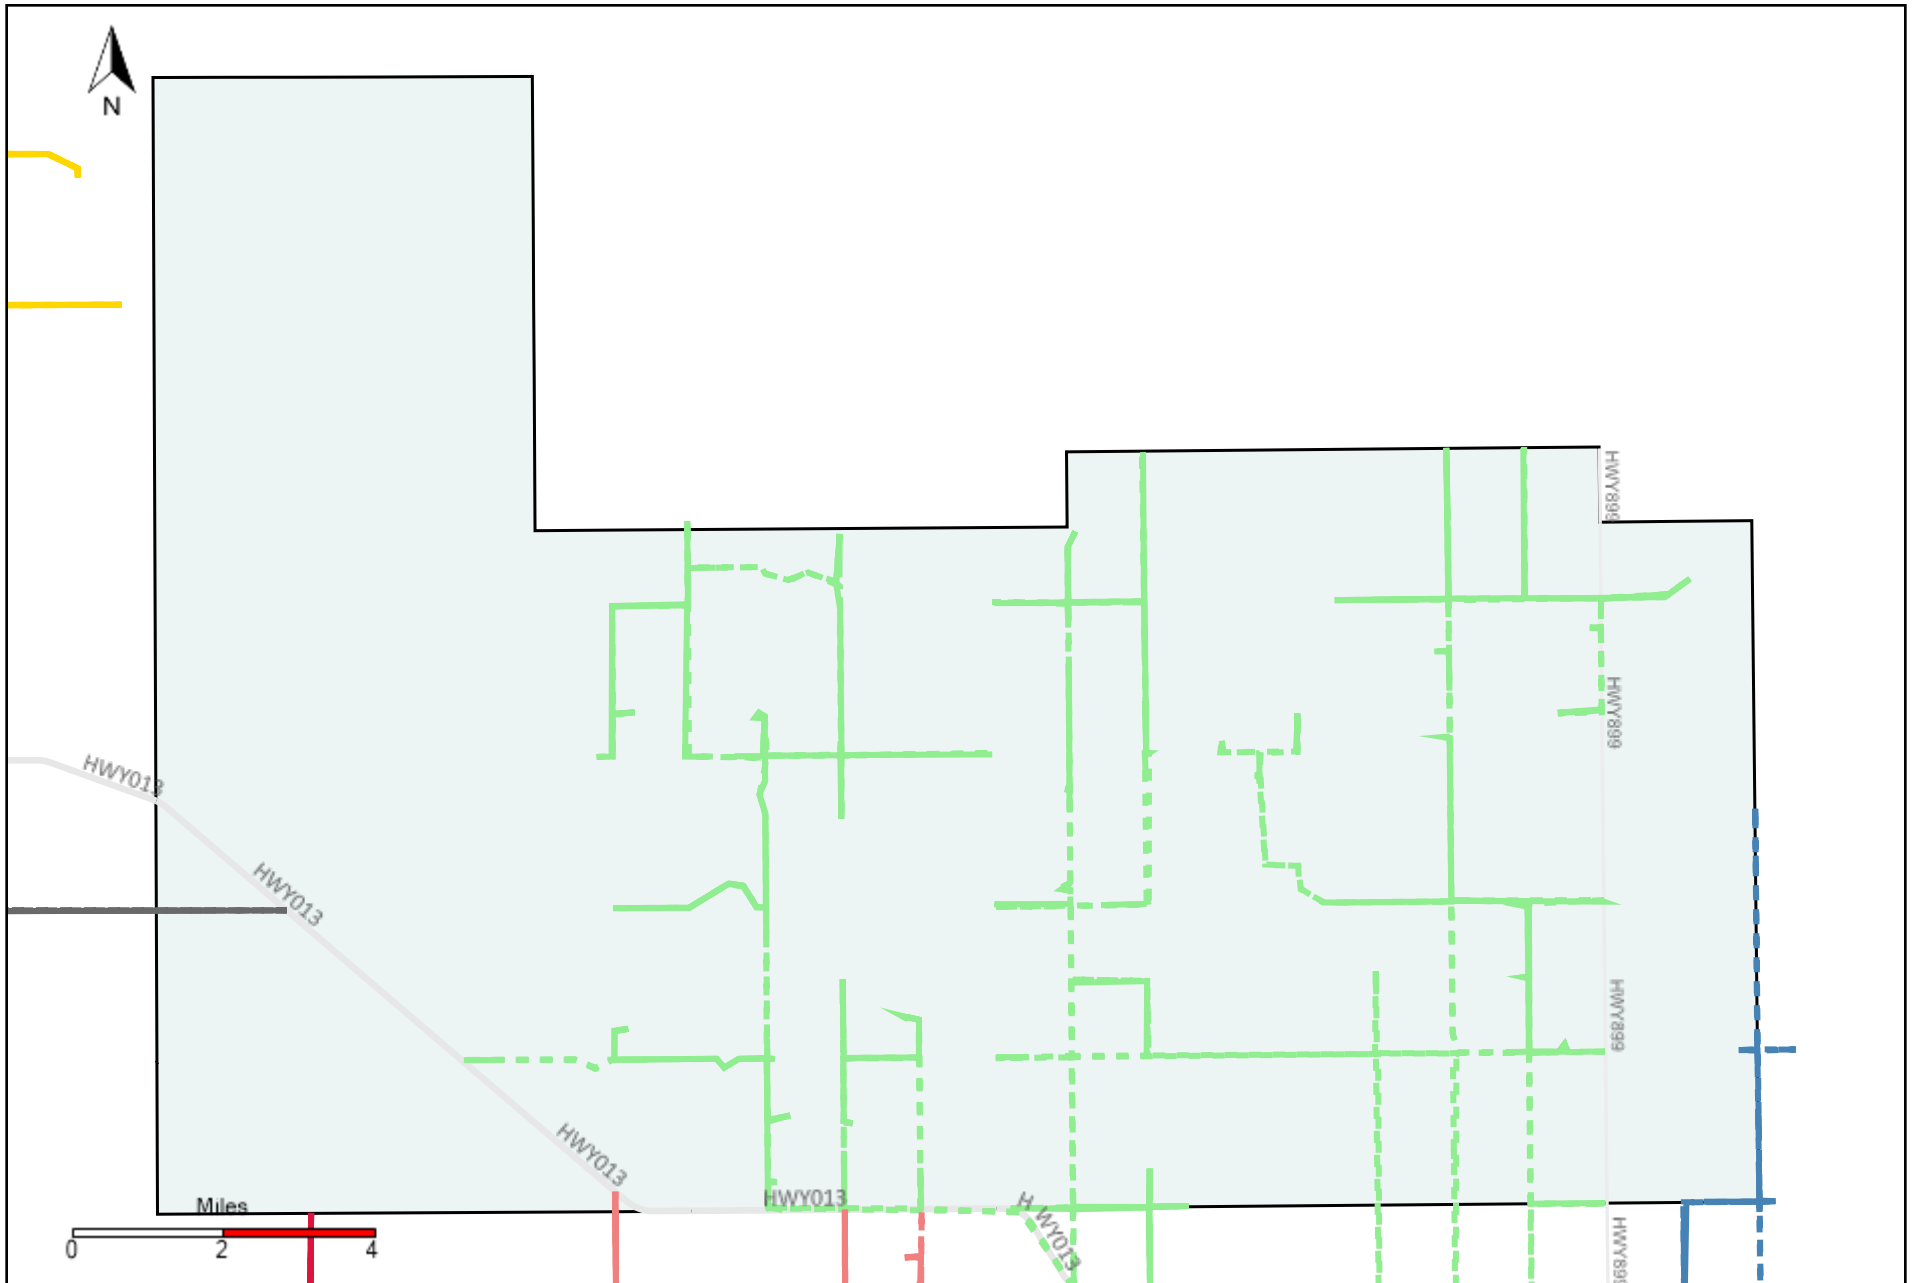

Division: 4 Grader Report(2021-12-26 ~ 2022-01-01)

Vehicle Name List	Total Distance(km)	Total Hours
*****	2090.5	82 hrs 49 min 48 sec