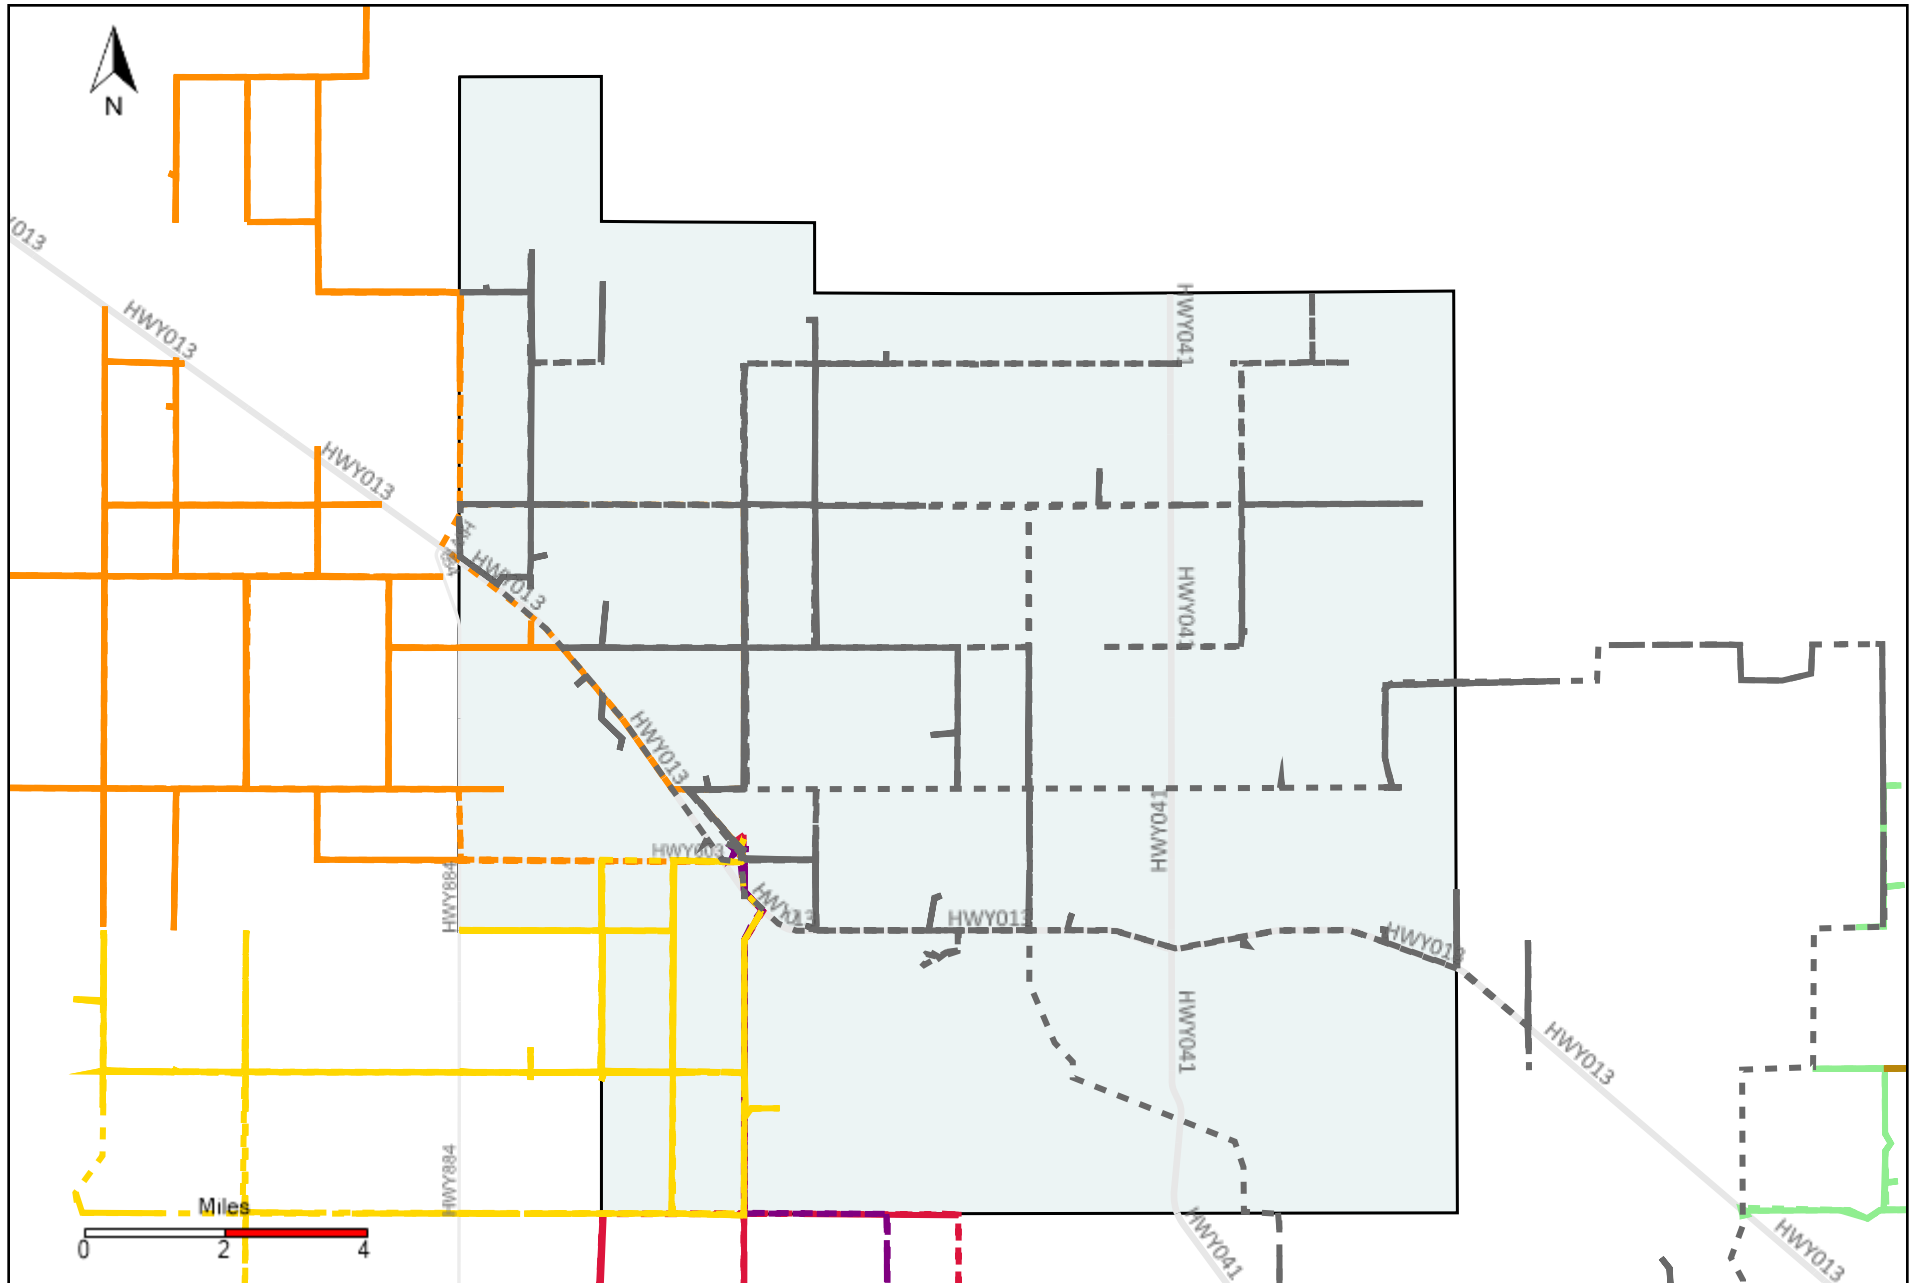

Division: 3 Grader Report(2021-12-19 ~ 2021-12-25)

Vehicle Name List	Total Distance(km)	Total Hours
*****	3310.7	164 hrs 58 min 50 sec

Division: 4 Grader Report(2021-12-19 ~ 2021-12-25)

Vehicle Name List	Total Distance(km)	Total Hours
*****	3184.94	164 hrs 4 min 5 sec

Division: 5 Grader Report(2021-12-19 ~ 2021-12-25)

Vehicle Name List	Total Distance(km)	Total Hours
*****	1995.23	122 hrs 35 min 8 sec

Division: 6 Grader Report(2021-12-19 ~ 2021-12-25)

Vehicle Name List	Total Distance(km)	Total Hours
*****	1848.23	113 hrs 50 min 39 sec

Division: 7 Grader Report(2021-12-19 ~ 2021-12-25)

Vehicle Name List	Total Distance(km)	Total Hours
*****	1153.38	73 hrs 19 min 14 sec