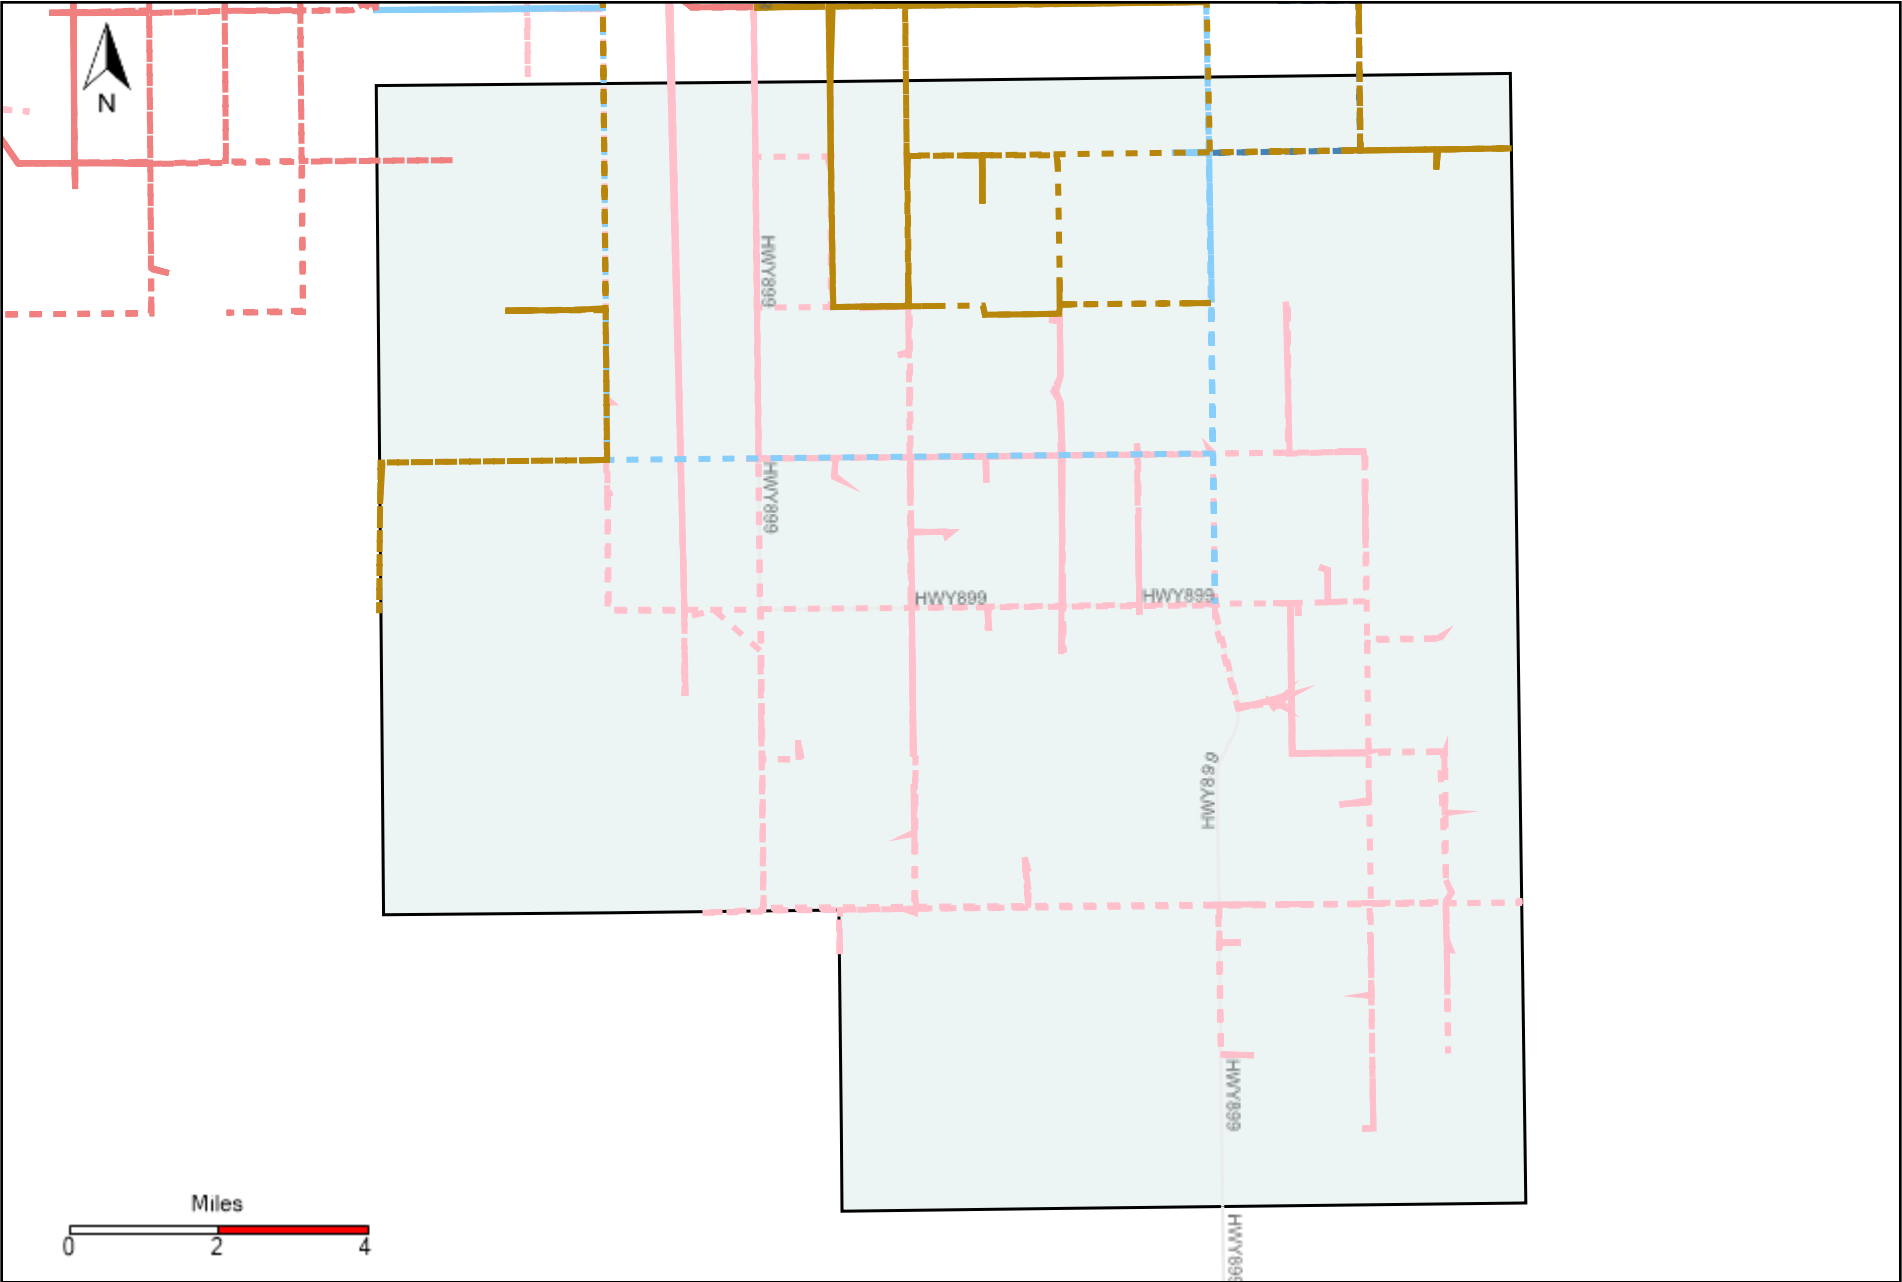

Division: 1 Grader Report(2021-12-19 ~ 2021-12-25)

Vehicle Name List	Total Distance(km)	Total Hours
*****	2557.19	129 hrs 13 min 45 sec

Division: 2 Grader Report(2021-12-19 ~ 2021-12-25)

Vehicle Name List	Total Distance(km)	Total Hours
*****	1386.26	66 hrs 28 min 32 sec

Division: 3 Grader Report(2021-12-19 ~ 2021-12-25)

Vehicle Name List	Total Distance(km)	Total Hours
*****	3310.7	164 hrs 58 min 50 sec

Division: 4 Grader Report(2021-12-19 ~ 2021-12-25)

Vehicle Name List	Total Distance(km)	Total Hours
*****	3184.94	164 hrs 4 min 5 sec

Division: 5 Grader Report(2021-12-19 ~ 2021-12-25)

Vehicle Name List	Total Distance(km)	Total Hours
*****	1995.23	122 hrs 35 min 8 sec

Division: 6 Grader Report(2021-12-19 ~ 2021-12-25)

Vehicle Name List	Total Distance(km)	Total Hours
*****	1848.23	113 hrs 50 min 39 sec

Division: 7 Grader Report(2021-12-19 ~ 2021-12-25)

Vehicle Name List	Total Distance(km)	Total Hours
*****	1153.38	73 hrs 19 min 14 sec