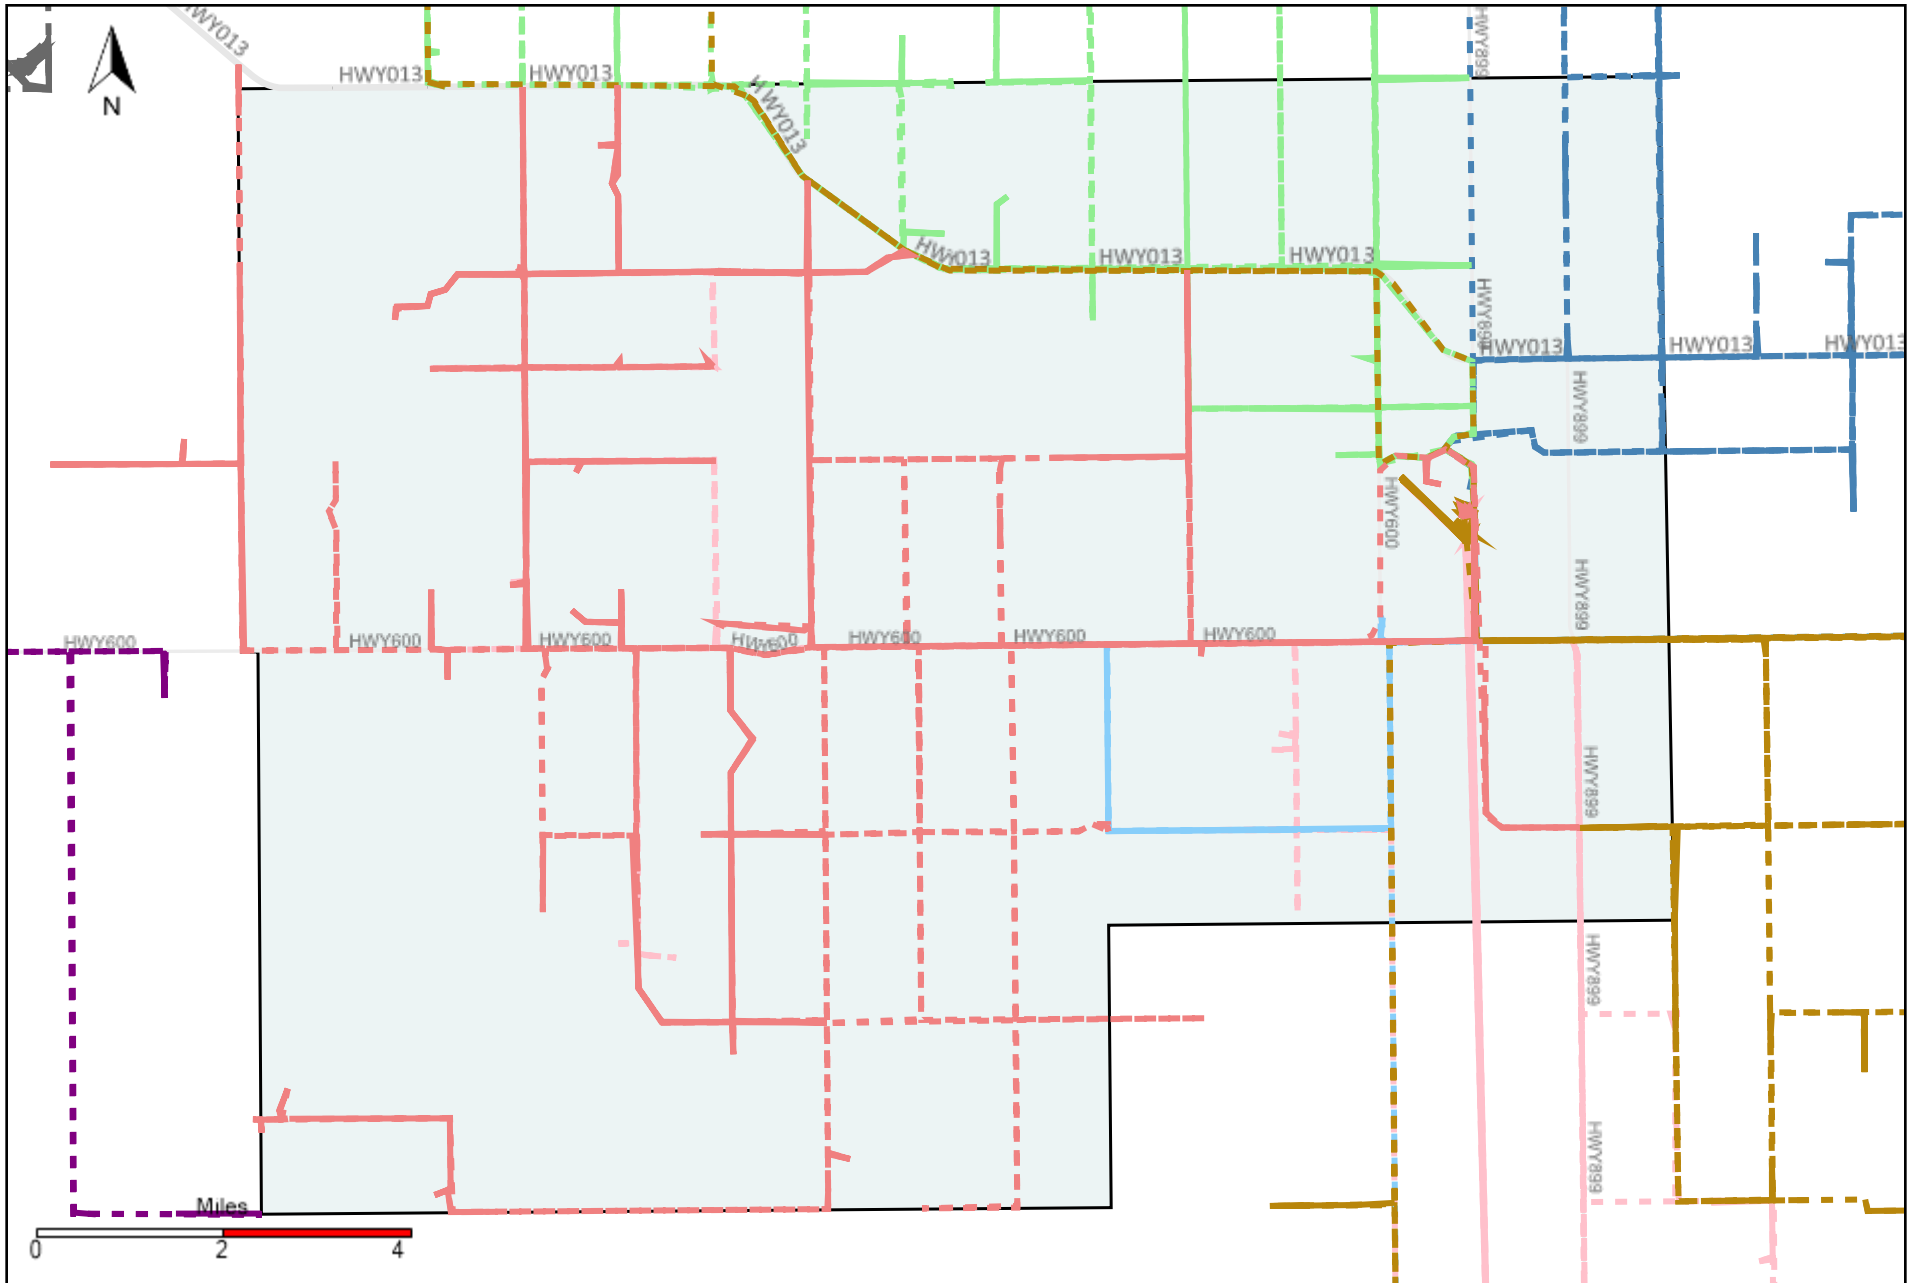

Division: 1 Grader Report(2021-12-19 ~ 2021-12-25)

Vehicle Name List	Total Distance(km)	Total Hours
*****	2557.19	129 hrs 13 min 45 sec

Division: 2 Grader Report(2021-12-19 ~ 2021-12-25)

Vehicle Name List	Total Distance(km)	Total Hours
*****	1386.26	66 hrs 28 min 32 sec

Division: 3 Grader Report(2021-12-19 ~ 2021-12-25)

Vehicle Name List	Total Distance(km)	Total Hours
*****	3310.7	164 hrs 58 min 50 sec

Division: 4 Grader Report(2021-12-19 ~ 2021-12-25)

Vehicle Name List	Total Distance(km)	Total Hours
*****	3184.94	164 hrs 4 min 5 sec

Division: 5 Grader Report(2021-12-19 ~ 2021-12-25)

Vehicle Name List	Total Distance(km)	Total Hours
*****	1995.23	122 hrs 35 min 8 sec

Division: 6 Grader Report(2021-12-19 ~ 2021-12-25)

Vehicle Name List	Total Distance(km)	Total Hours
*****	1848.23	113 hrs 50 min 39 sec

Division: 7 Grader Report(2021-12-19 ~ 2021-12-25)

Vehicle Name List	Total Distance(km)	Total Hours
*****	1153.38	73 hrs 19 min 14 sec