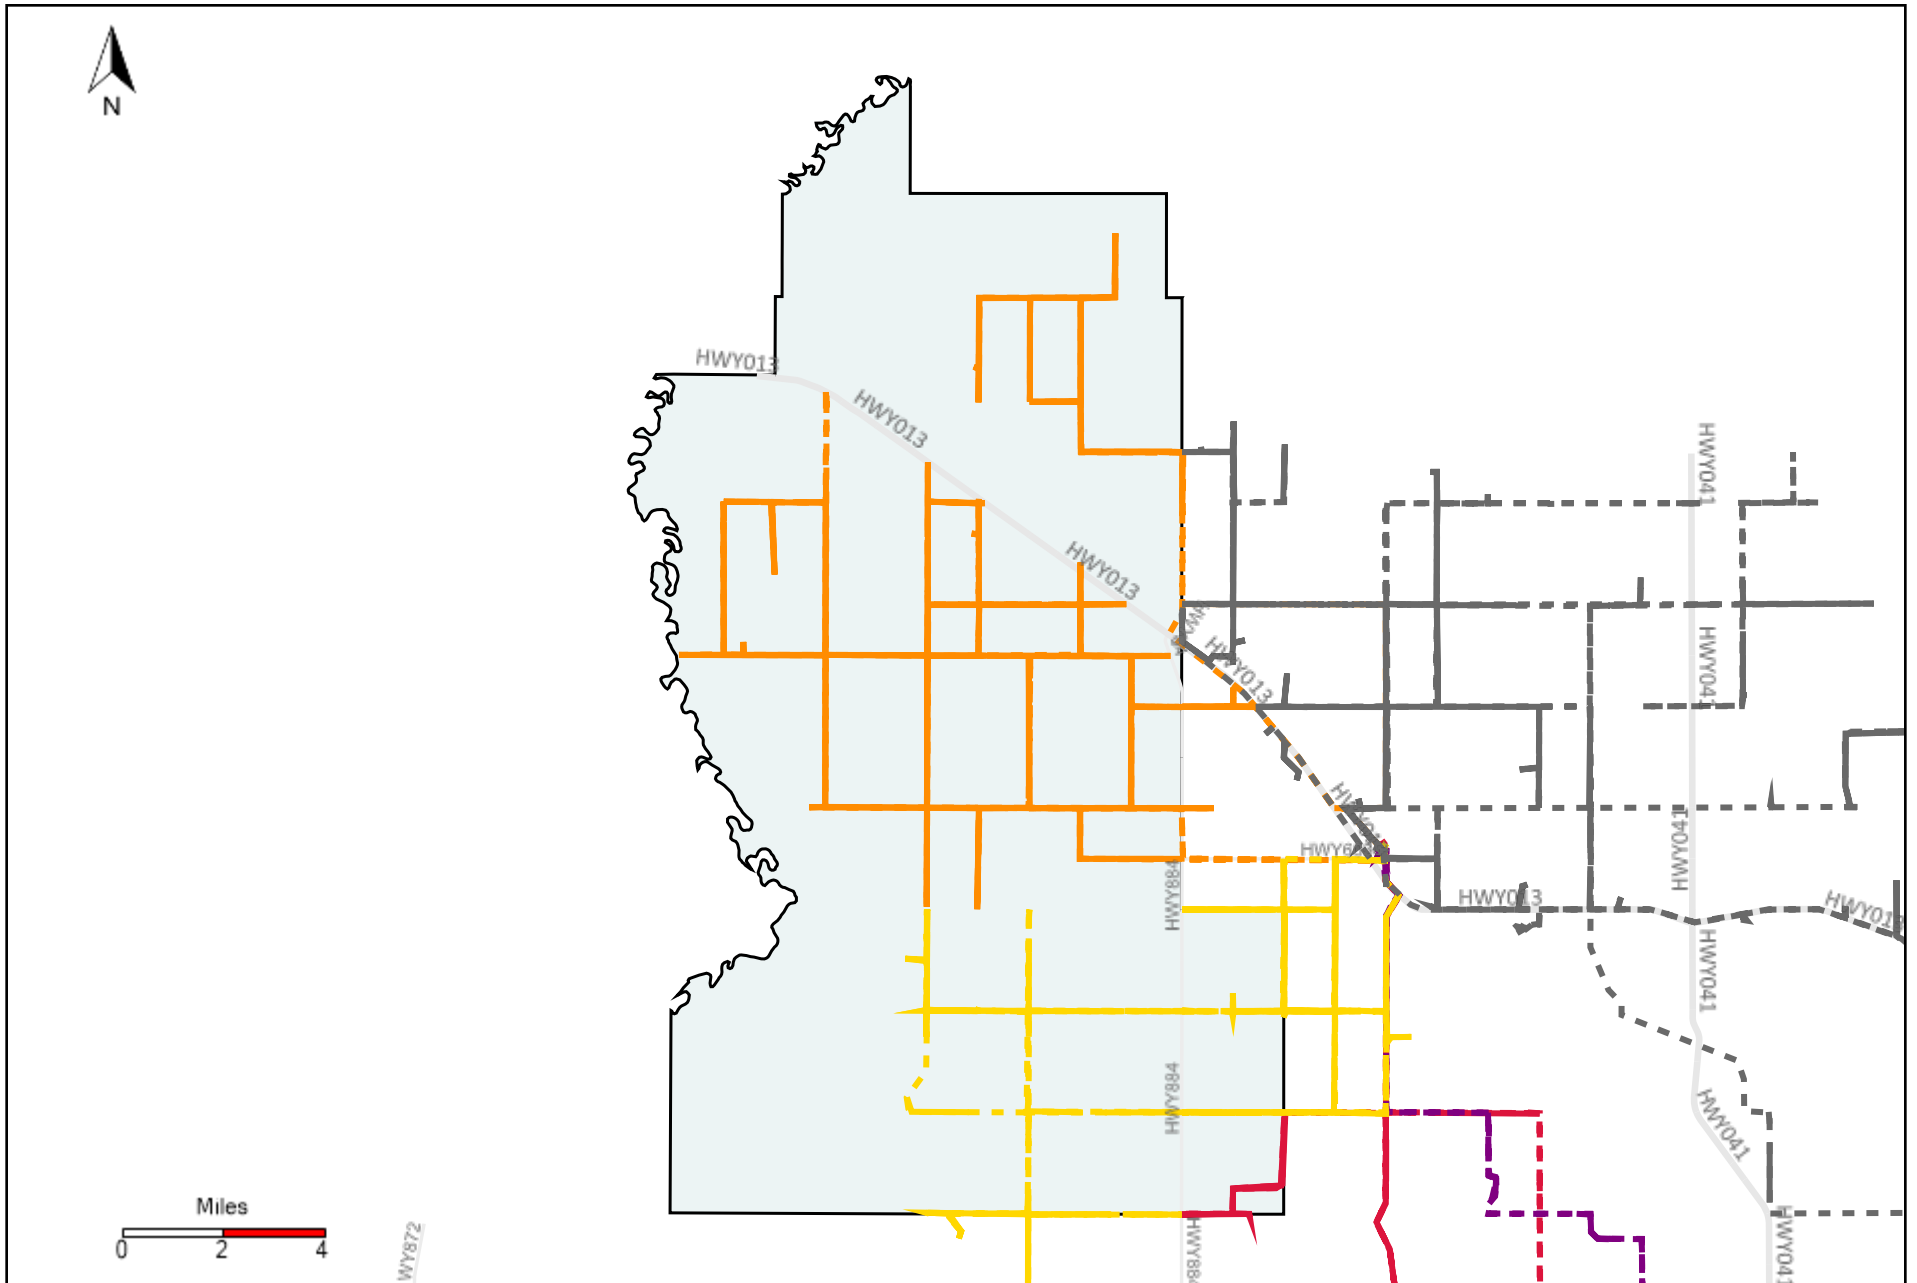

Division: 3 Grader Report(2021-12-19 ~ 2021-12-25)

Vehicle Name List	Total Distance(km)	Total Hours
*****	3310.7	164 hrs 58 min 50 sec

Division: 4 Grader Report(2021-12-19 ~ 2021-12-25)

Vehicle Name List	Total Distance(km)	Total Hours
*****	3184.94	164 hrs 4 min 5 sec

Division: 5 Grader Report(2021-12-19 ~ 2021-12-25)

Vehicle Name List	Total Distance(km)	Total Hours
*****	1995.23	122 hrs 35 min 8 sec

Division: 6 Grader Report(2021-12-19 ~ 2021-12-25)

Vehicle Name List	Total Distance(km)	Total Hours
*****	1848.23	113 hrs 50 min 39 sec

Division: 7 Grader Report(2021-12-19 ~ 2021-12-25)

Vehicle Name List	Total Distance(km)	Total Hours
*****	1153.38	73 hrs 19 min 14 sec