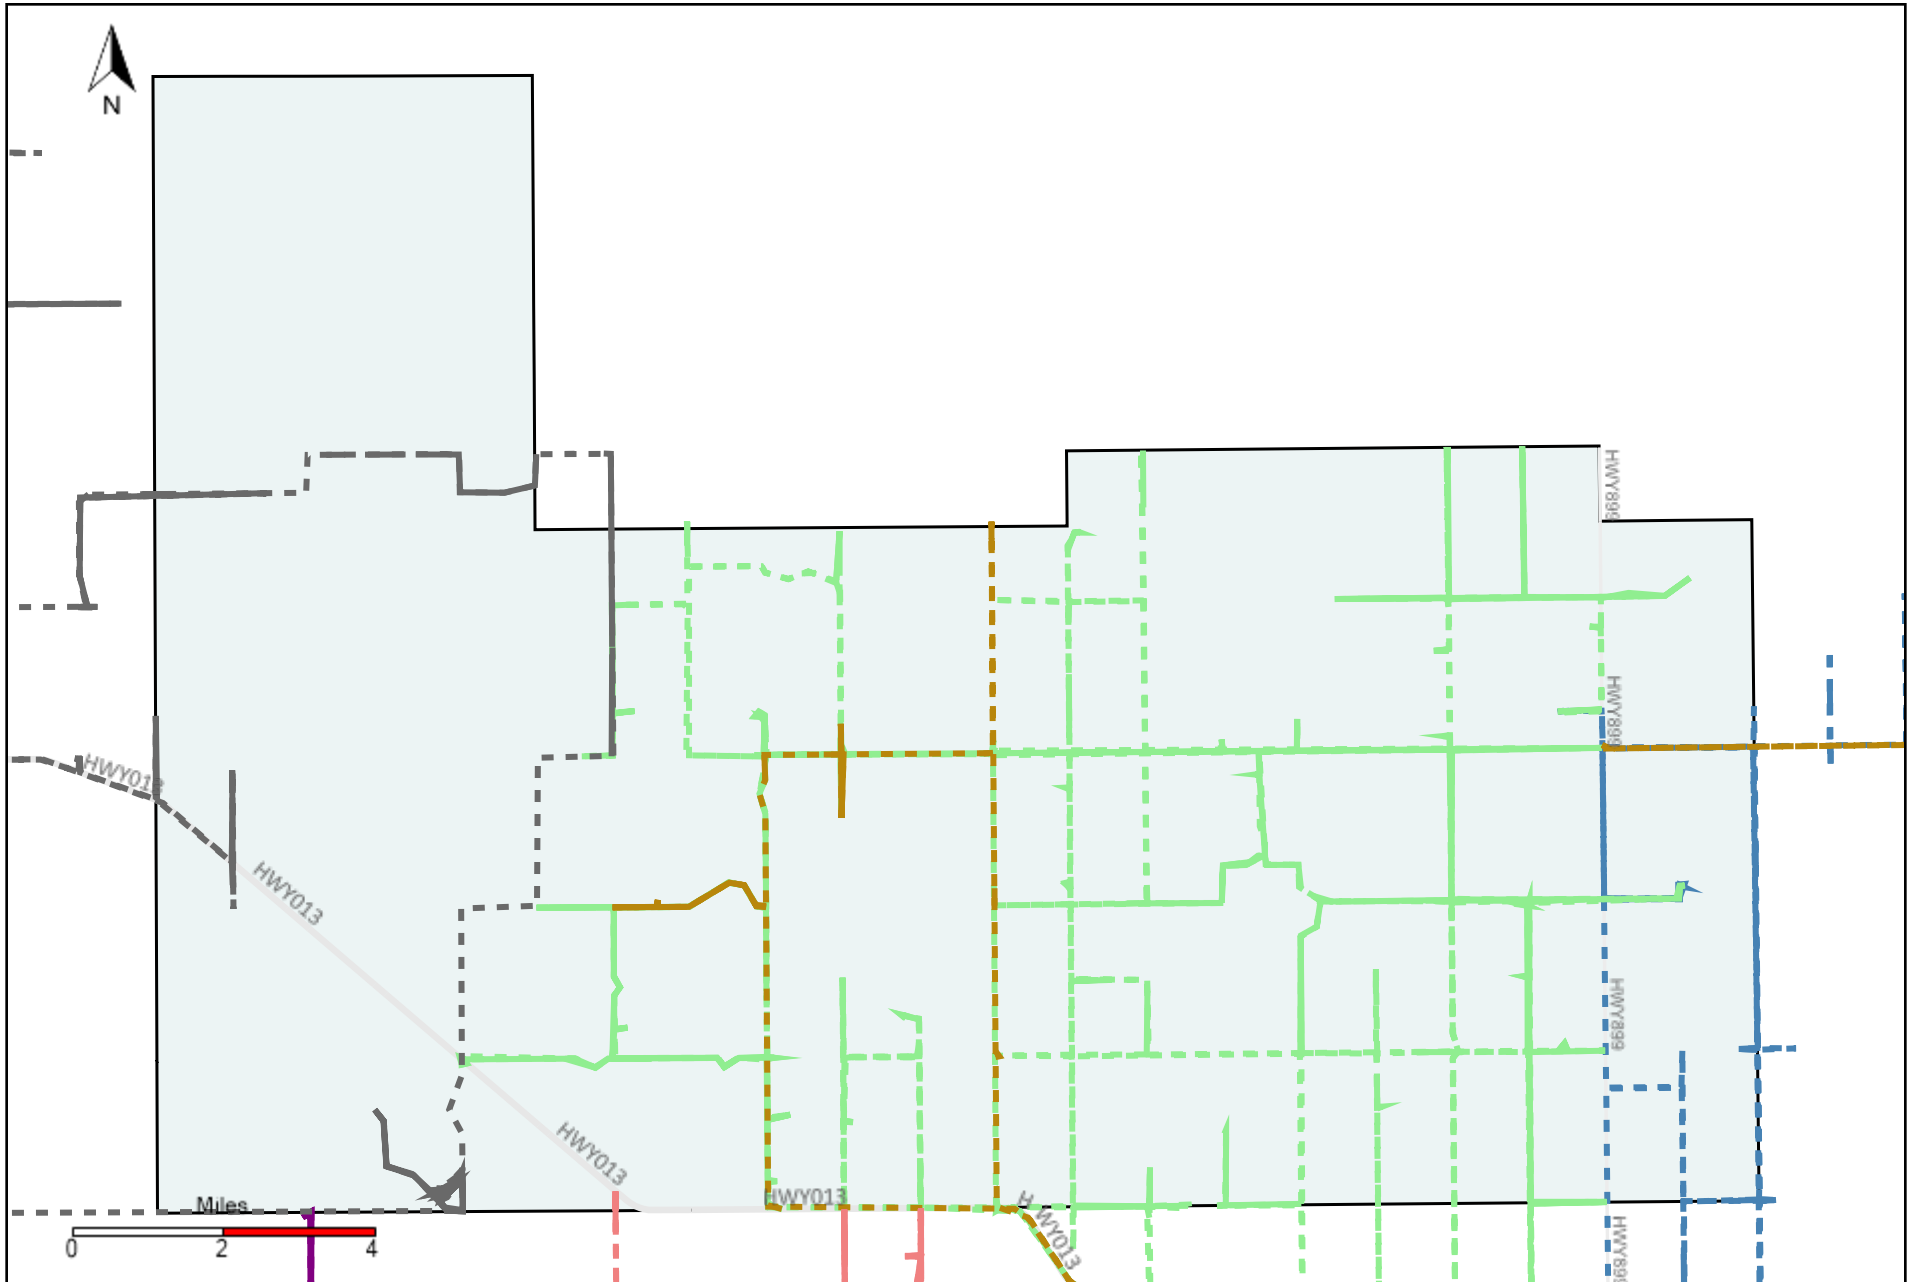

Division: 1 Grader Report(2021-12-19 ~ 2021-12-25)

Vehicle Name List	Total Distance(km)	Total Hours
*****	2557.19	129 hrs 13 min 45 sec

Division: 2 Grader Report(2021-12-19 ~ 2021-12-25)

Vehicle Name List	Total Distance(km)	Total Hours
*****	1386.26	66 hrs 28 min 32 sec

Division: 3 Grader Report(2021-12-19 ~ 2021-12-25)

Vehicle Name List	Total Distance(km)	Total Hours
*****	3310.7	164 hrs 58 min 50 sec

Division: 4 Grader Report(2021-12-19 ~ 2021-12-25)

Vehicle Name List	Total Distance(km)	Total Hours
*****	3184.94	164 hrs 4 min 5 sec

Division: 5 Grader Report(2021-12-19 ~ 2021-12-25)

Vehicle Name List	Total Distance(km)	Total Hours
*****	1995.23	122 hrs 35 min 8 sec

Division: 6 Grader Report(2021-12-19 ~ 2021-12-25)

Vehicle Name List	Total Distance(km)	Total Hours
*****	1848.23	113 hrs 50 min 39 sec

Division: 7 Grader Report(2021-12-19 ~ 2021-12-25)

Vehicle Name List	Total Distance(km)	Total Hours
*****	1153.38	73 hrs 19 min 14 sec