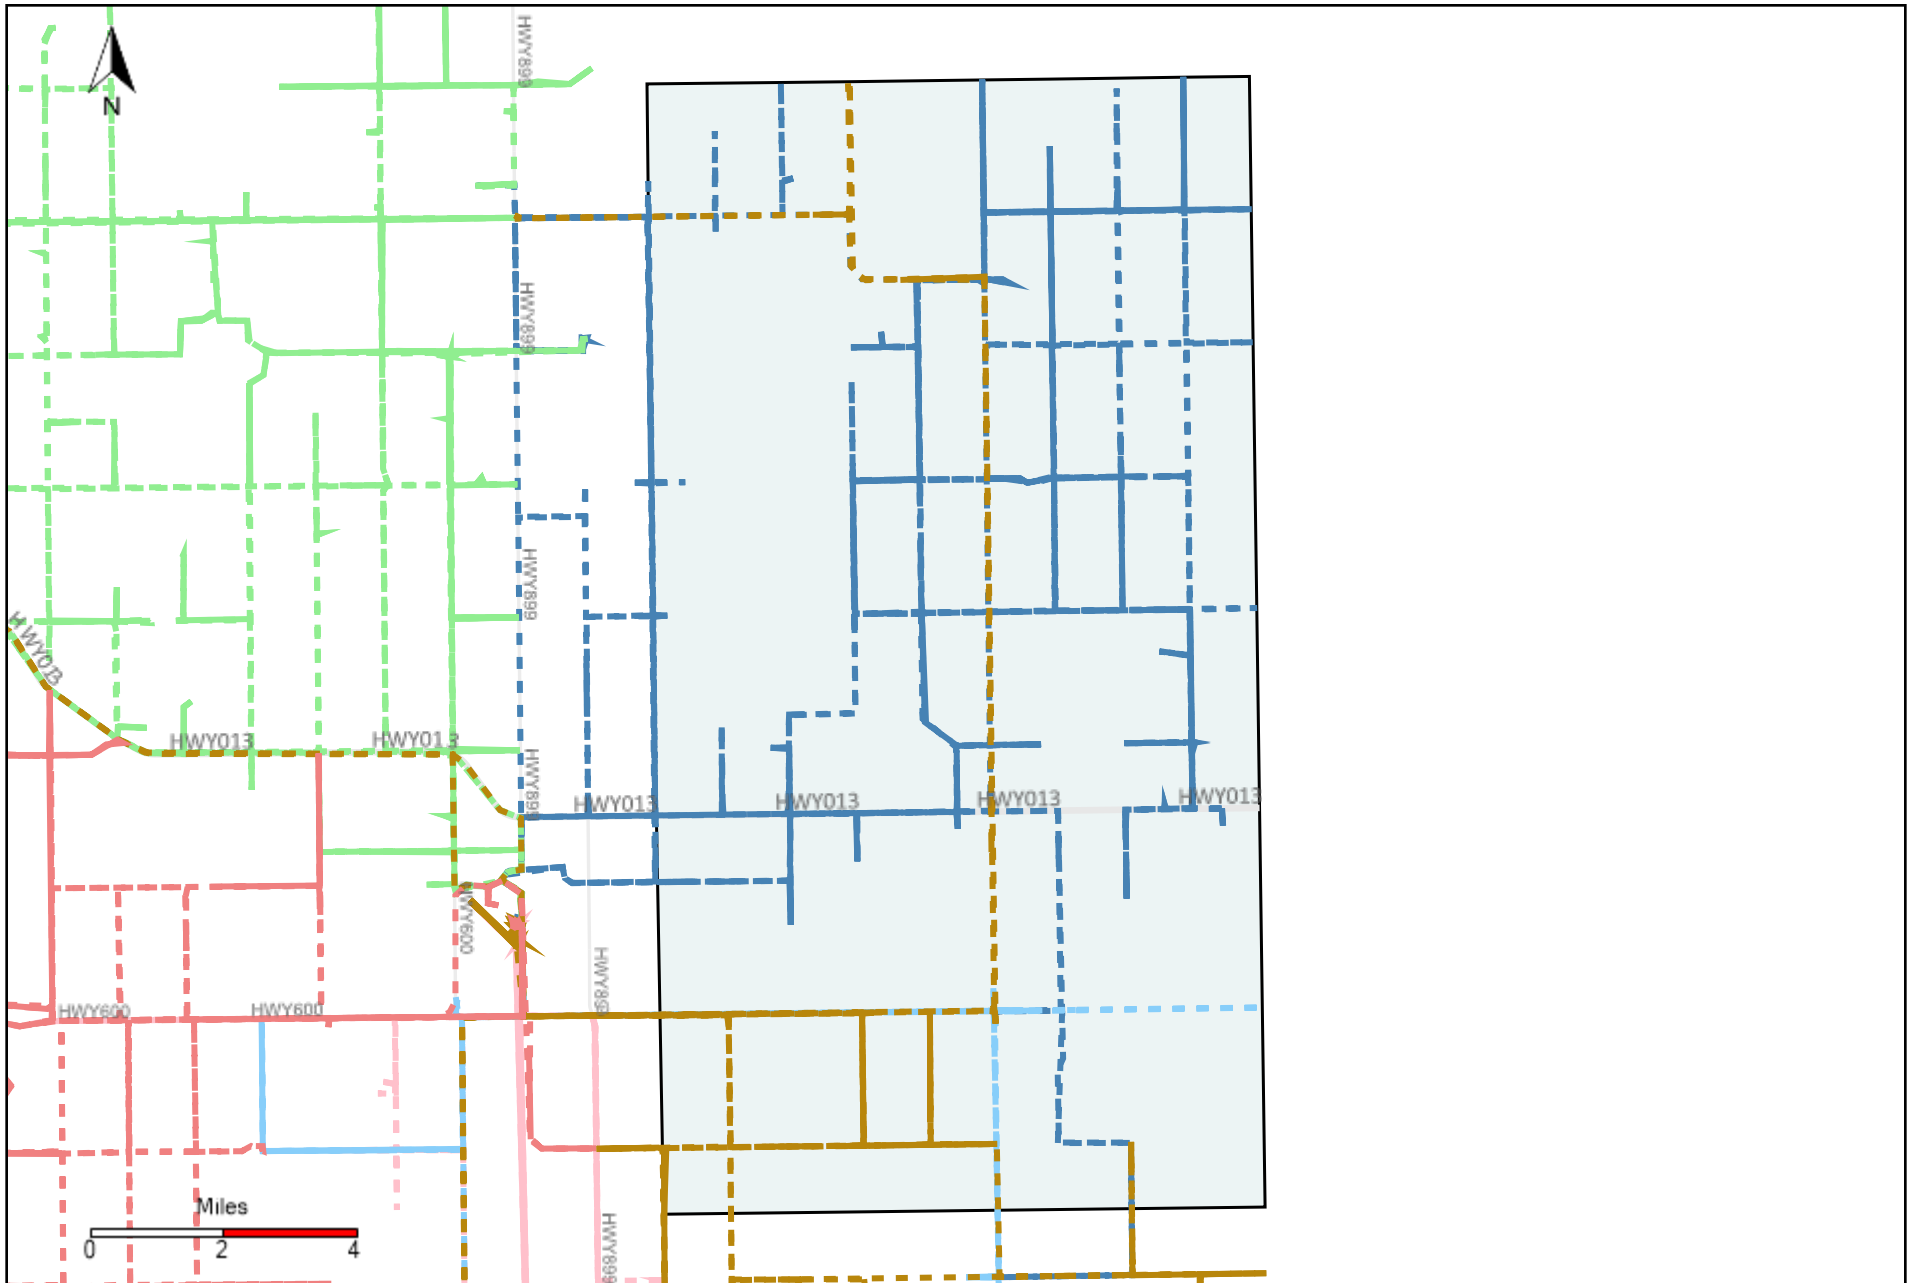

Division: 1 Grader Report(2021-12-19 ~ 2021-12-25)

Vehicle Name List	Total Distance(km)	Total Hours
*****	2557.19	129 hrs 13 min 45 sec

Division: 2 Grader Report(2021-12-19 ~ 2021-12-25)

Vehicle Name List	Total Distance(km)	Total Hours
*****	1386.26	66 hrs 28 min 32 sec

Division: 3 Grader Report(2021-12-19 ~ 2021-12-25)

Vehicle Name List	Total Distance(km)	Total Hours
*****	3310.7	164 hrs 58 min 50 sec

Division: 4 Grader Report(2021-12-19 ~ 2021-12-25)

Vehicle Name List	Total Distance(km)	Total Hours
*****	3184.94	164 hrs 4 min 5 sec

Division: 5 Grader Report(2021-12-19 ~ 2021-12-25)

Vehicle Name List	Total Distance(km)	Total Hours
*****	1995.23	122 hrs 35 min 8 sec

Division: 6 Grader Report(2021-12-19 ~ 2021-12-25)

Vehicle Name List	Total Distance(km)	Total Hours
*****	1848.23	113 hrs 50 min 39 sec

Division: 7 Grader Report(2021-12-19 ~ 2021-12-25)

Vehicle Name List	Total Distance(km)	Total Hours
*****	1153.38	73 hrs 19 min 14 sec