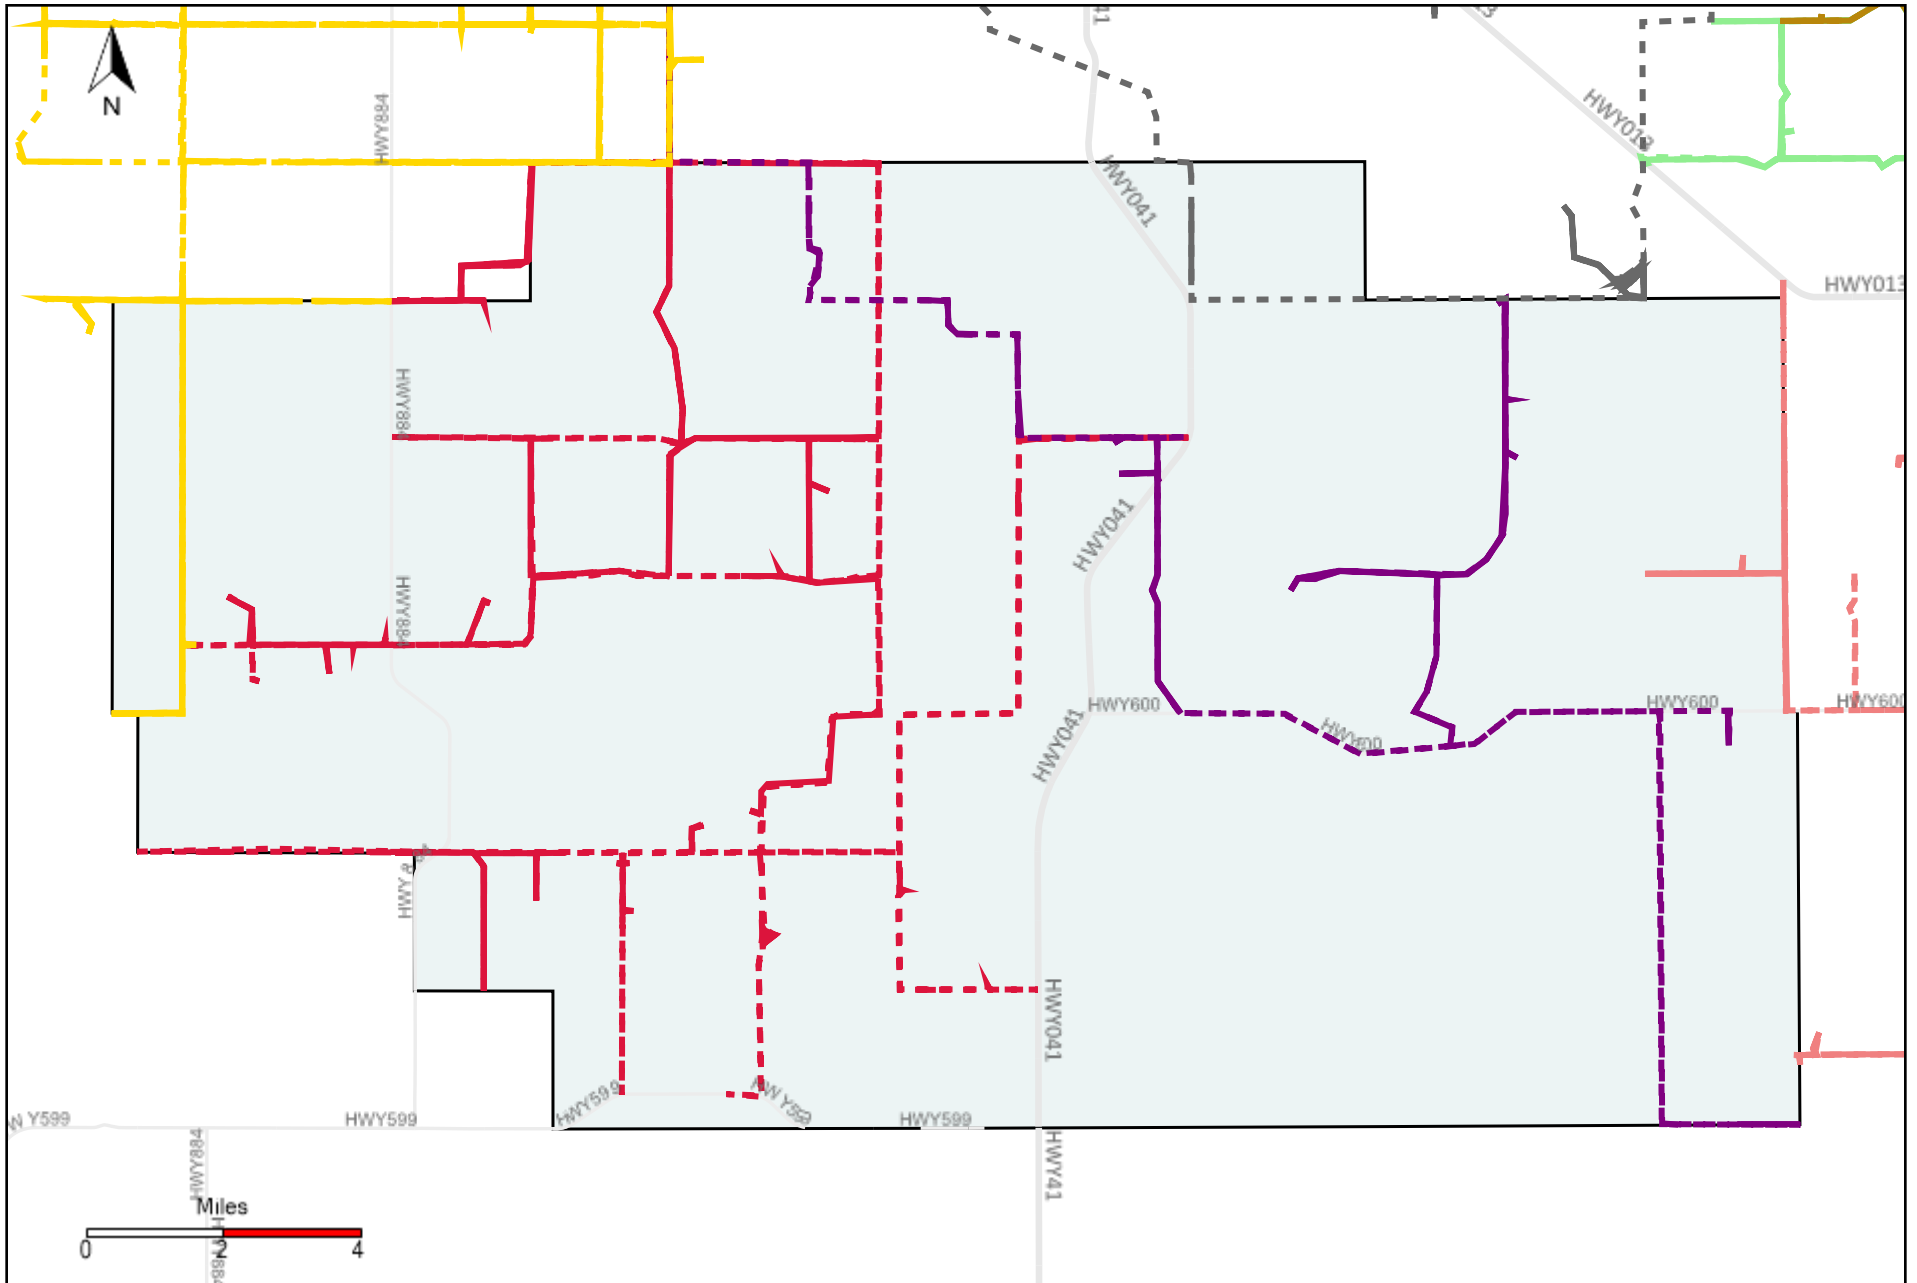

Division: 1 Grader Report(2021-12-19 ~ 2021-12-25)

Vehicle Name List	Total Distance(km)	Total Hours
*****	2557.19	129 hrs 13 min 45 sec

Division: 2 Grader Report(2021-12-19 ~ 2021-12-25)

Vehicle Name List	Total Distance(km)	Total Hours
*****	1386.26	66 hrs 28 min 32 sec

Division: 3 Grader Report(2021-12-19 ~ 2021-12-25)

Vehicle Name List	Total Distance(km)	Total Hours
*****	3310.7	164 hrs 58 min 50 sec

Division: 4 Grader Report(2021-12-19 ~ 2021-12-25)

Vehicle Name List	Total Distance(km)	Total Hours
*****	3184.94	164 hrs 4 min 5 sec

Division: 5 Grader Report(2021-12-19 ~ 2021-12-25)

Vehicle Name List	Total Distance(km)	Total Hours
*****	1995.23	122 hrs 35 min 8 sec

Division: 6 Grader Report(2021-12-19 ~ 2021-12-25)

Vehicle Name List	Total Distance(km)	Total Hours
*****	1848.23	113 hrs 50 min 39 sec

Division: 7 Grader Report(2021-12-19 ~ 2021-12-25)

Vehicle Name List	Total Distance(km)	Total Hours
*****	1153.38	73 hrs 19 min 14 sec