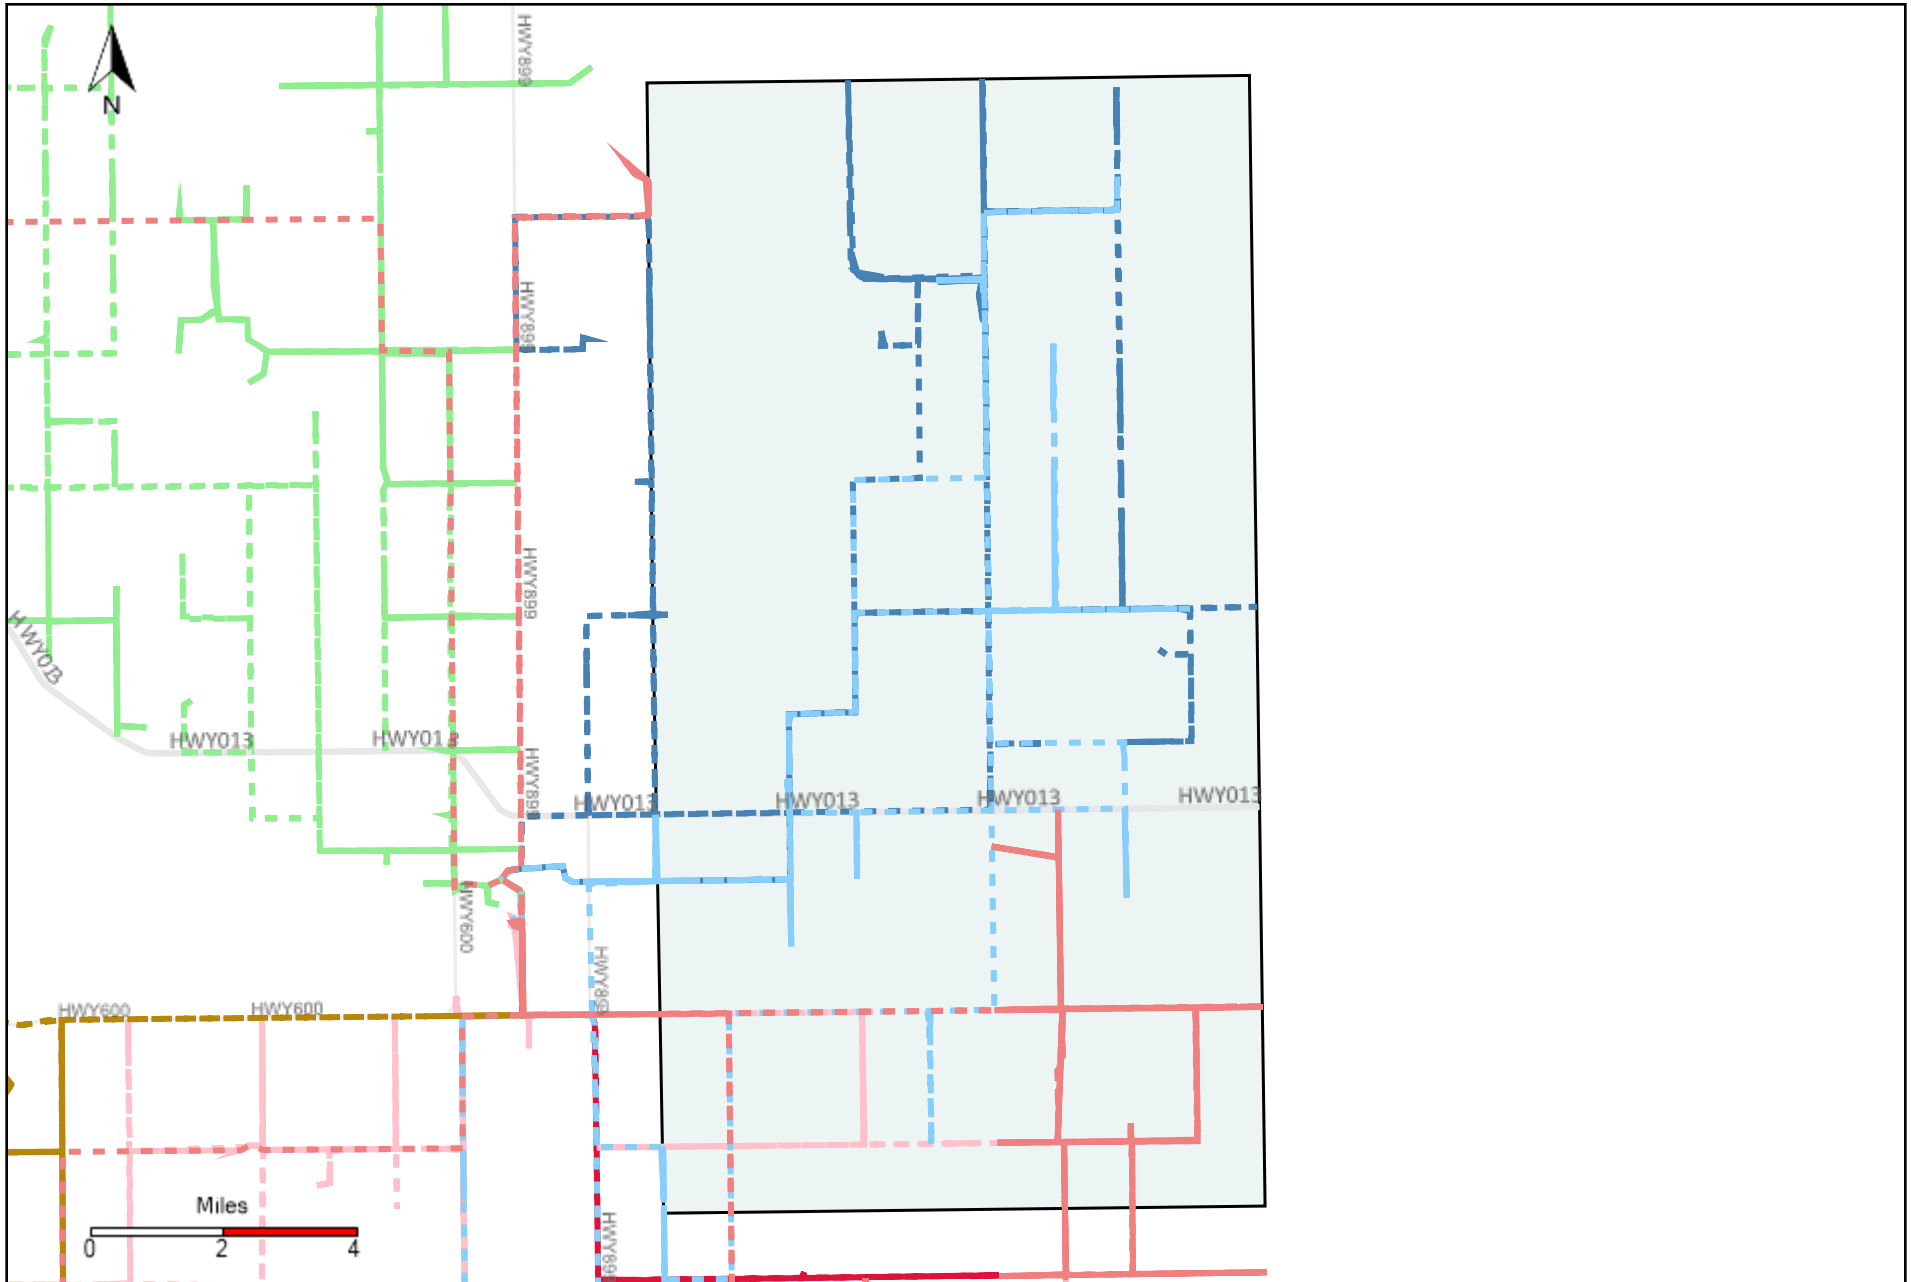

Division: 1 Grader Report(2021-12-12 ~ 2021-12-18)

Vehicle Name List	Total Distance(km)	Total Hours
*****	1135.25	61 hrs 16 min 21 sec

Division: 2 Grader Report(2021-12-12 ~ 2021-12-18)

Vehicle Name List	Total Distance(km)	Total Hours
*****	1298.88	67 hrs 4 min 10 sec

Division: 3 Grader Report(2021-12-12 ~ 2021-12-18)

Vehicle Name List	Total Distance(km)	Total Hours
*****	2477.03	139 hrs 18 min 59 sec

Division: 4 Grader Report(2021-12-12 ~ 2021-12-18)

Vehicle Name List	Total Distance(km)	Total Hours
*****	2195.96	133 hrs 37 min 43 sec

Division: 5 Grader Report(2021-12-12 ~ 2021-12-18)

Vehicle Name List	Total Distance(km)	Total Hours
*****	1736.6	114 hrs 11 min 23 sec

Division: 6 Grader Report(2021-12-12 ~ 2021-12-18)

Vehicle Name List	Total Distance(km)	Total Hours
*****	1783.9	124 hrs 18 min 29 sec

Division: 7 Grader Report(2021-12-12 ~ 2021-12-18)

Vehicle Name List	Total Distance(km)	Total Hours
*****	1211.21	83 hrs 52 min 57 sec