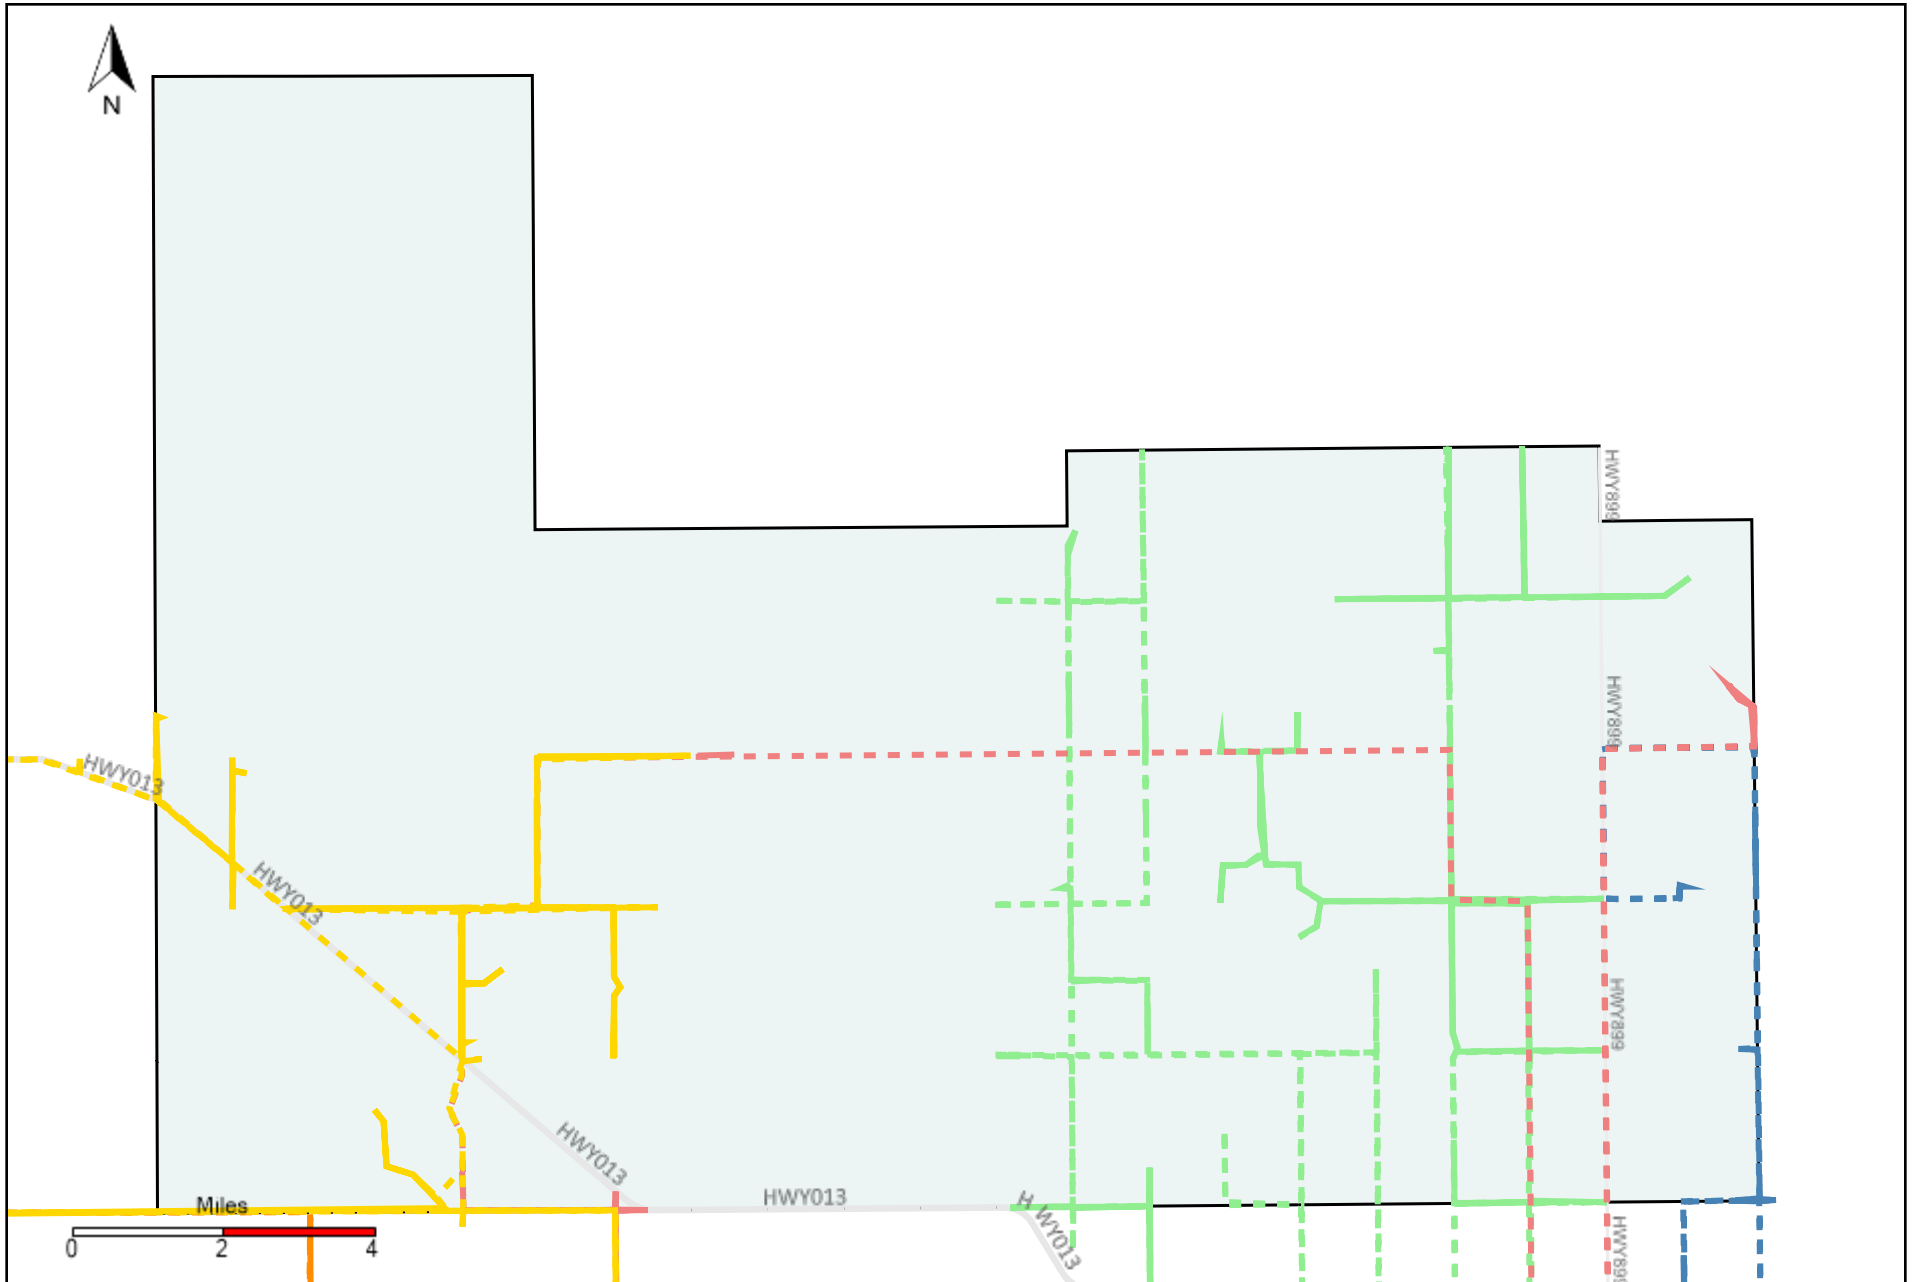

Division: 1 Grader Report(2021-12-12 ~ 2021-12-18)

Vehicle Name List	Total Distance(km)	Total Hours
*****	1135.25	61 hrs 16 min 21 sec

Division: 2 Grader Report(2021-12-12 ~ 2021-12-18)

Vehicle Name List	Total Distance(km)	Total Hours
*****	1298.88	67 hrs 4 min 10 sec

Division: 3 Grader Report(2021-12-12 ~ 2021-12-18)

Vehicle Name List	Total Distance(km)	Total Hours
*****	2477.03	139 hrs 18 min 59 sec

Division: 4 Grader Report(2021-12-12 ~ 2021-12-18)

Vehicle Name List	Total Distance(km)	Total Hours
*****	2195.96	133 hrs 37 min 43 sec

Division: 5 Grader Report(2021-12-12 ~ 2021-12-18)

Vehicle Name List	Total Distance(km)	Total Hours
*****	1736.6	114 hrs 11 min 23 sec

Division: 6 Grader Report(2021-12-12 ~ 2021-12-18)

Vehicle Name List	Total Distance(km)	Total Hours
*****	1783.9	124 hrs 18 min 29 sec

Division: 7 Grader Report(2021-12-12 ~ 2021-12-18)

Vehicle Name List	Total Distance(km)	Total Hours
*****	1211.21	83 hrs 52 min 57 sec