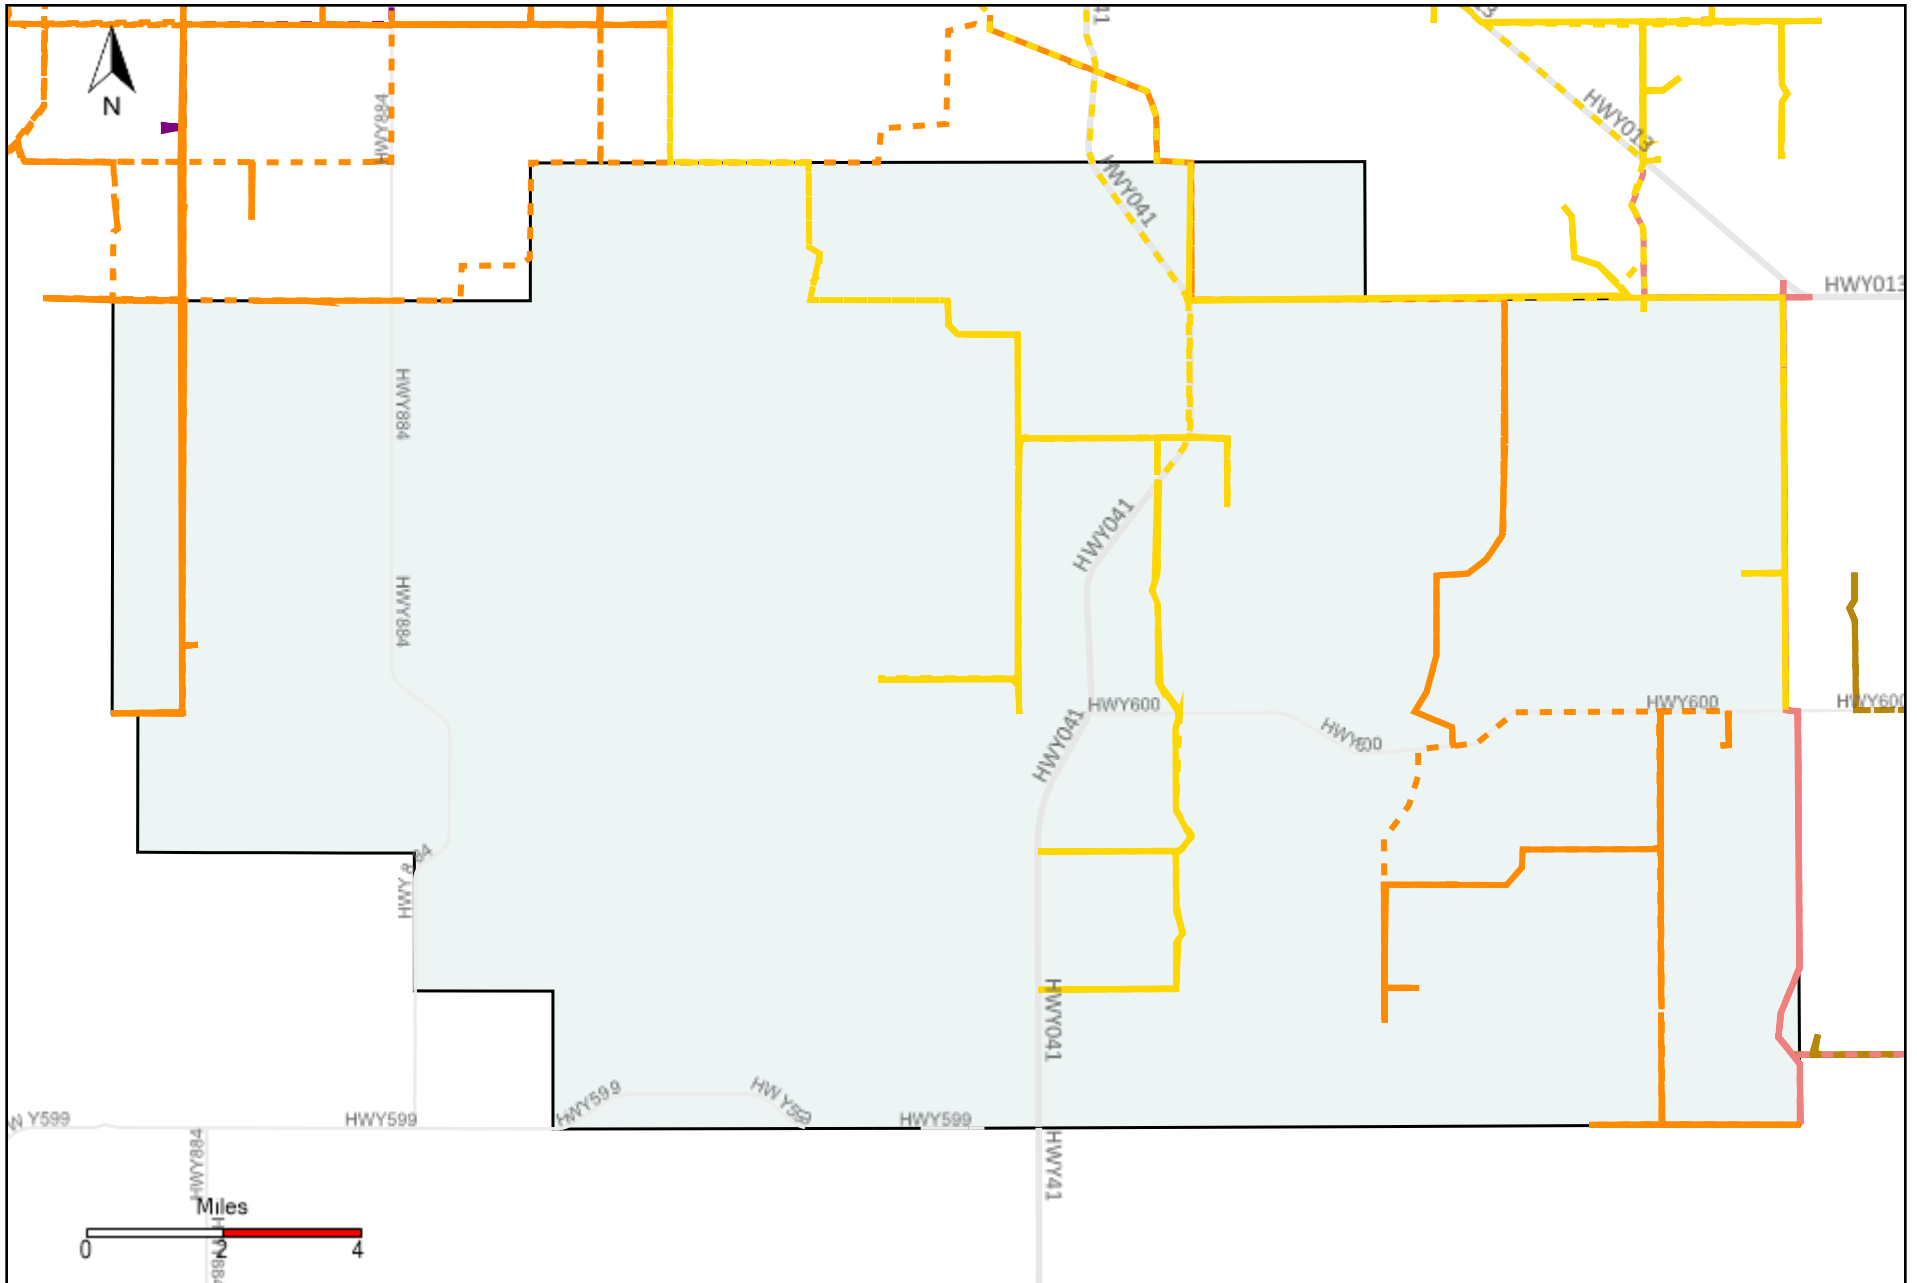

Division: 3 Grader Report(2021-12-12 ~ 2021-12-18)

Vehicle Name List	Total Distance(km)	Total Hours
*****	2477.03	139 hrs 18 min 59 sec

Division: 4 Grader Report(2021-12-12 ~ 2021-12-18)

Vehicle Name List	Total Distance(km)	Total Hours
*****	2195.96	133 hrs 37 min 43 sec

Division: 5 Grader Report(2021-12-12 ~ 2021-12-18)

Vehicle Name List	Total Distance(km)	Total Hours
*****	1736.6	114 hrs 11 min 23 sec

Division: 6 Grader Report(2021-12-12 ~ 2021-12-18)

Vehicle Name List	Total Distance(km)	Total Hours
*****	1783.9	124 hrs 18 min 29 sec

Division: 7 Grader Report(2021-12-12 ~ 2021-12-18)

Vehicle Name List	Total Distance(km)	Total Hours
*****	1211.21	83 hrs 52 min 57 sec