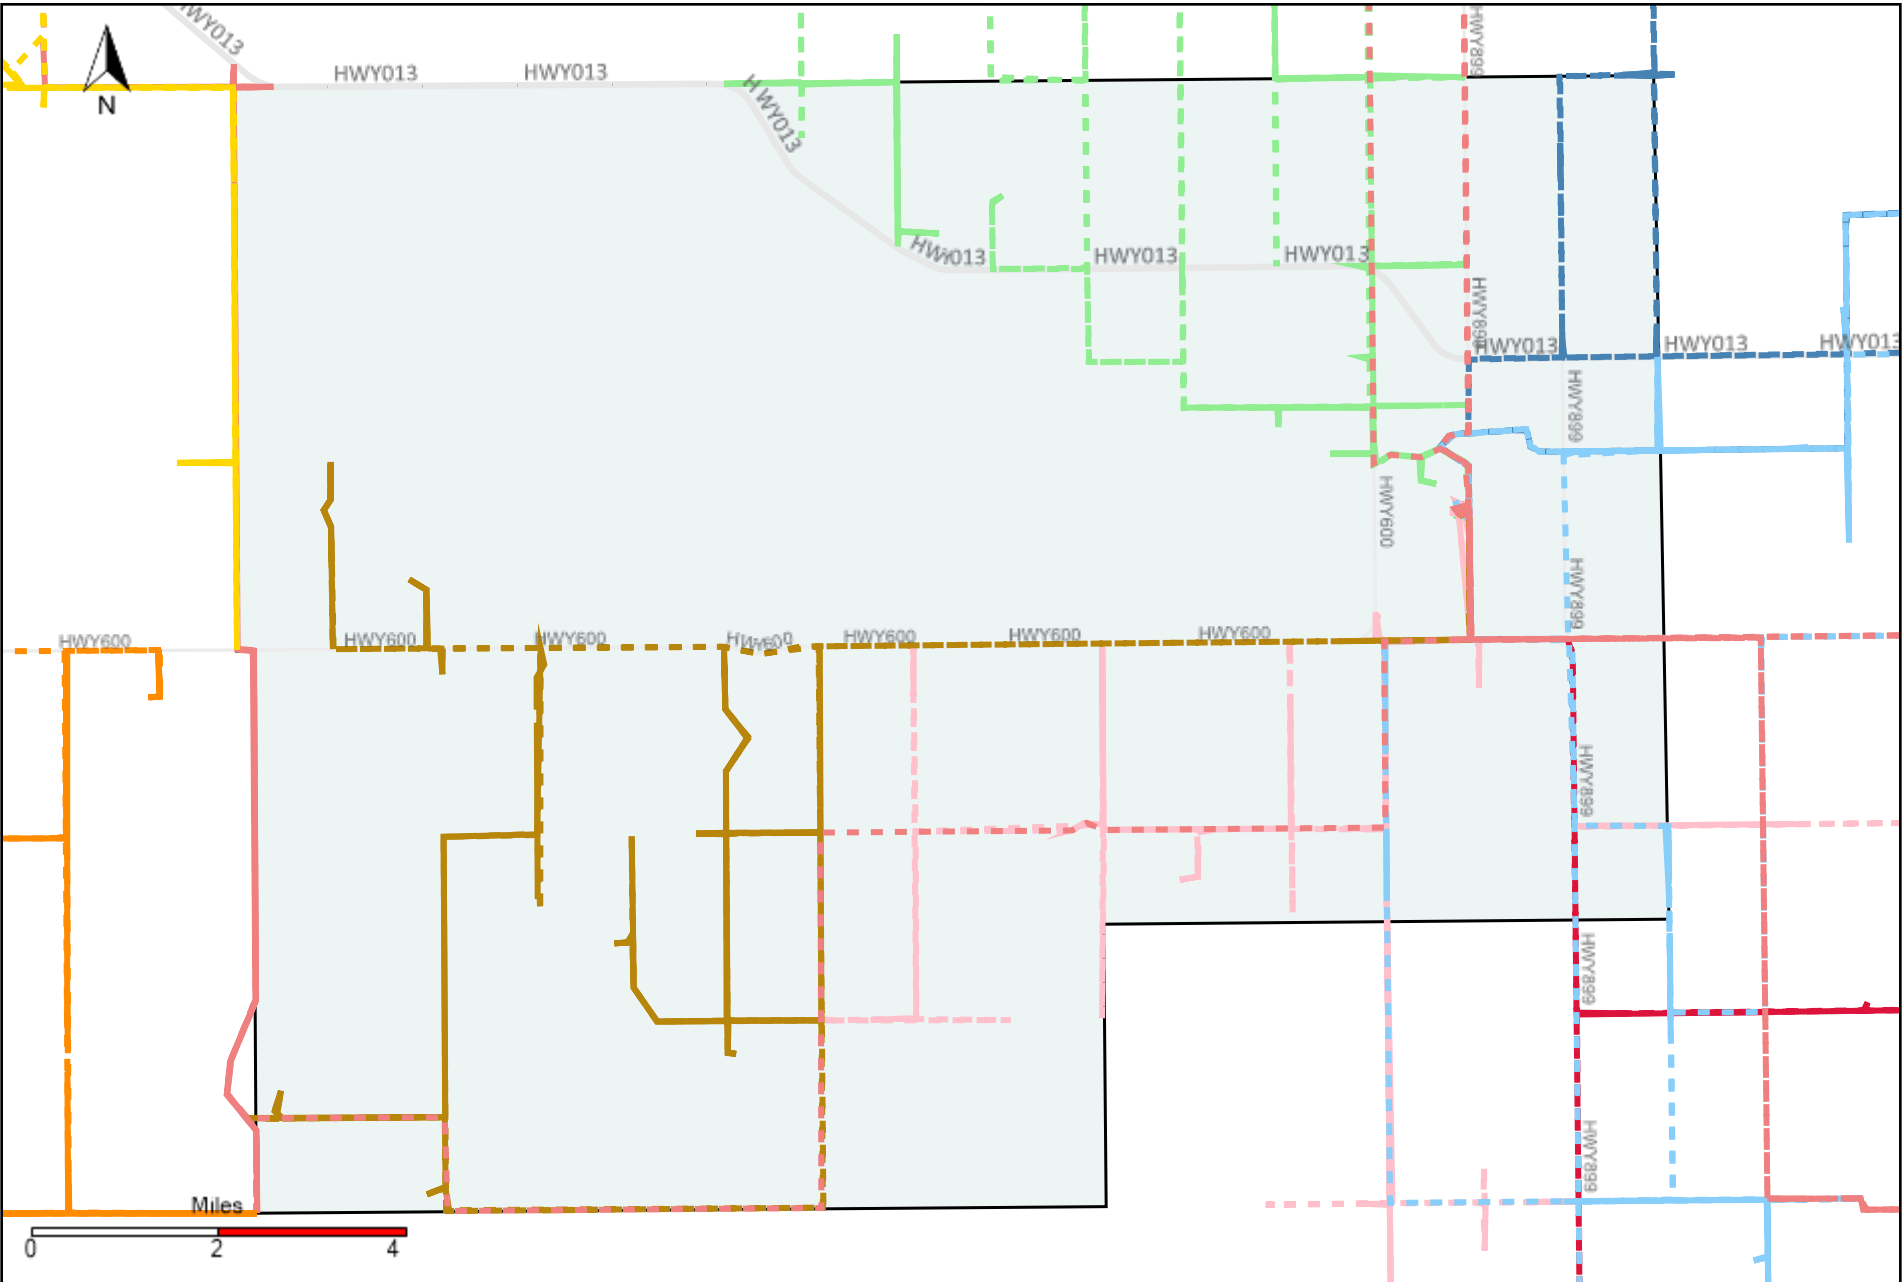

Division: 1 Grader Report(2021-12-12 ~ 2021-12-18)

Vehicle Name List	Total Distance(km)	Total Hours
*****	1135.25	61 hrs 16 min 21 sec

Division: 2 Grader Report(2021-12-12 ~ 2021-12-18)

Vehicle Name List	Total Distance(km)	Total Hours
*****	1298.88	67 hrs 4 min 10 sec

Division: 3 Grader Report(2021-12-12 ~ 2021-12-18)

Vehicle Name List	Total Distance(km)	Total Hours
*****	2477.03	139 hrs 18 min 59 sec

Division: 4 Grader Report(2021-12-12 ~ 2021-12-18)

Vehicle Name List	Total Distance(km)	Total Hours
*****	2195.96	133 hrs 37 min 43 sec

Division: 5 Grader Report(2021-12-12 ~ 2021-12-18)

Vehicle Name List	Total Distance(km)	Total Hours
*****	1736.6	114 hrs 11 min 23 sec

Division: 6 Grader Report(2021-12-12 ~ 2021-12-18)

Vehicle Name List	Total Distance(km)	Total Hours
*****	1783.9	124 hrs 18 min 29 sec

Division: 7 Grader Report(2021-12-12 ~ 2021-12-18)

Vehicle Name List	Total Distance(km)	Total Hours
*****	1211.21	83 hrs 52 min 57 sec