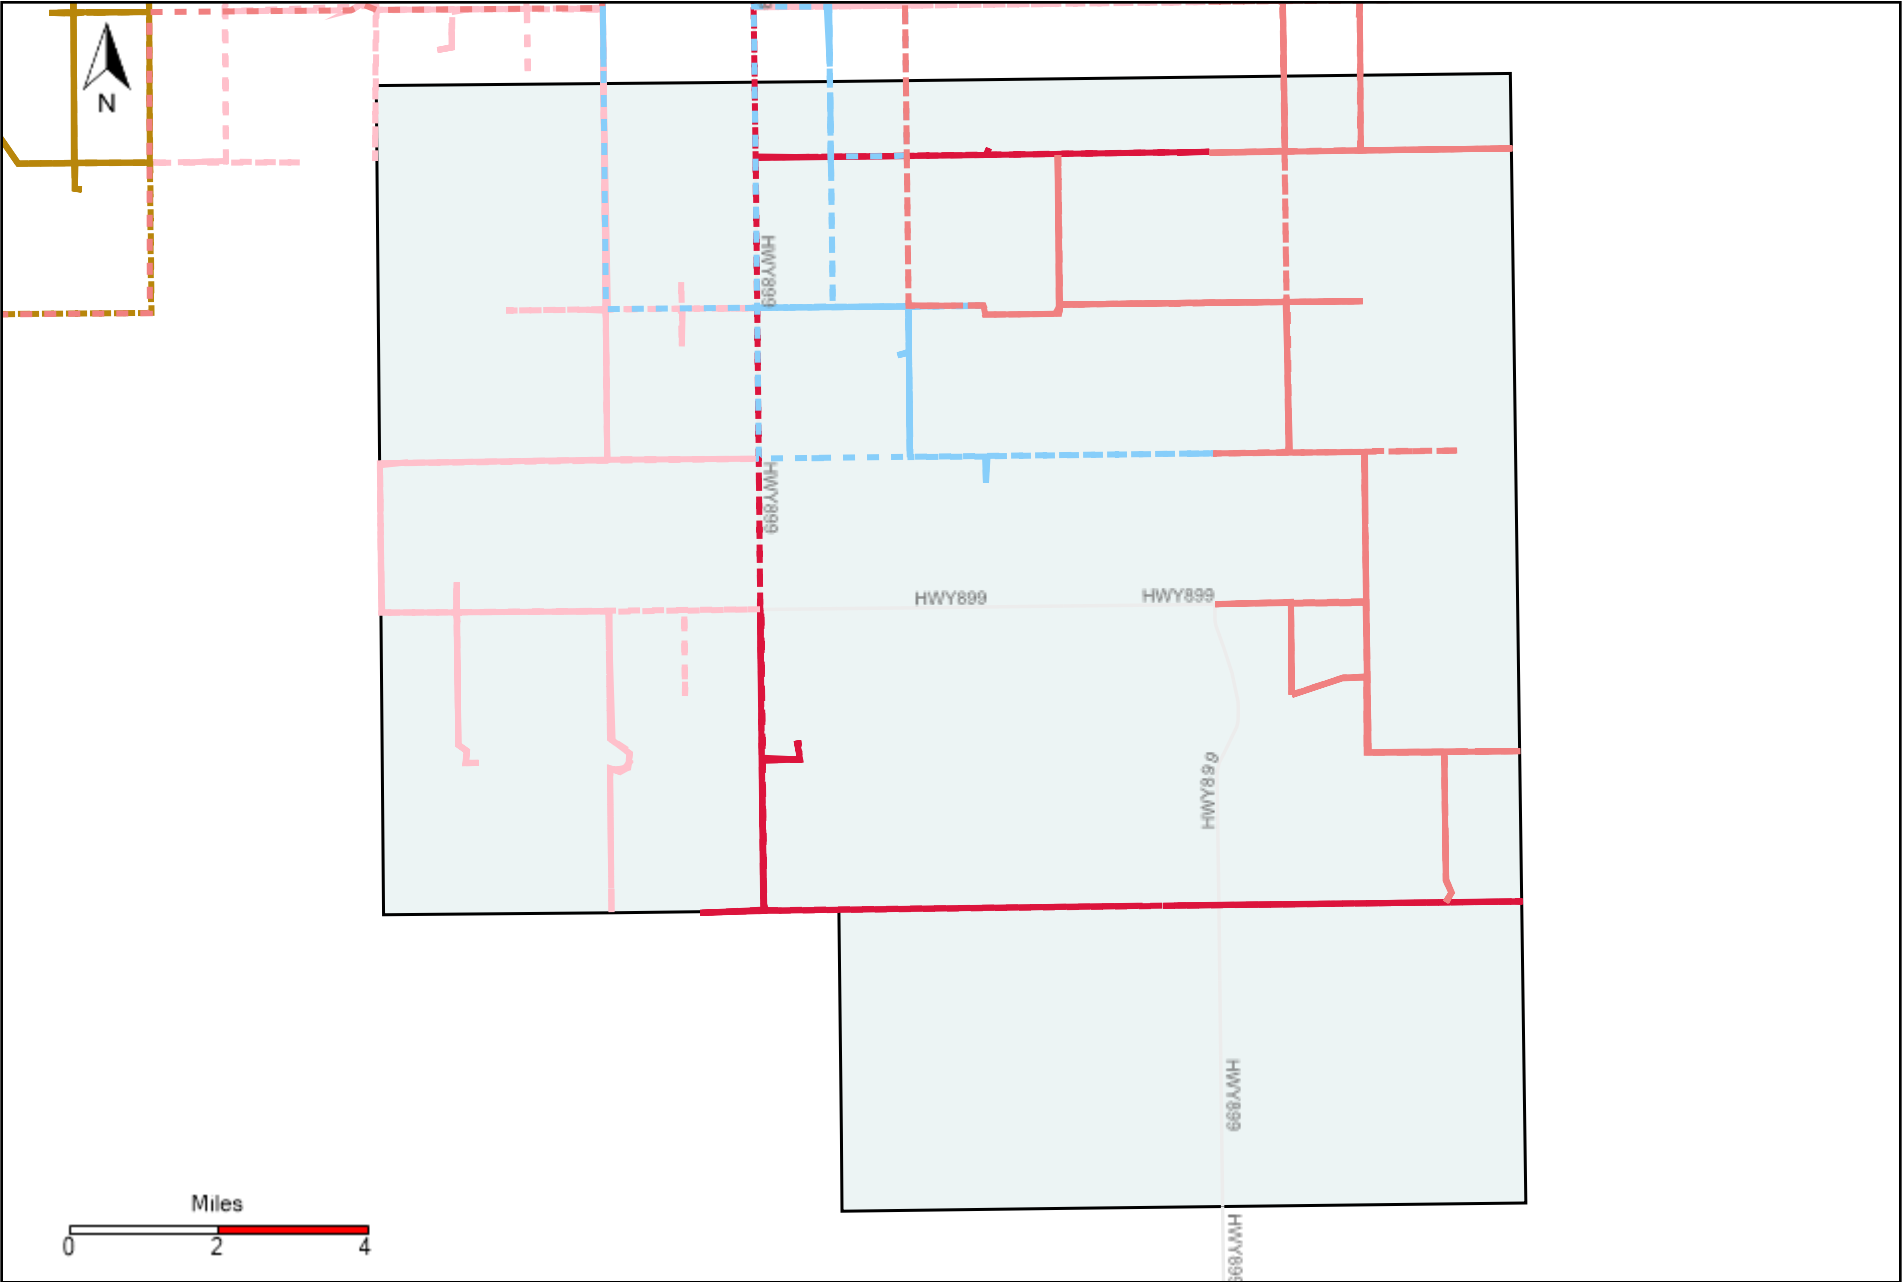

Division: 1 Grader Report(2021-12-12 ~ 2021-12-18)

Vehicle Name List	Total Distance(km)	Total Hours
*****	1135.25	61 hrs 16 min 21 sec

Division: 2 Grader Report(2021-12-12 ~ 2021-12-18)

Vehicle Name List	Total Distance(km)	Total Hours
*****	1298.88	67 hrs 4 min 10 sec

Division: 3 Grader Report(2021-12-12 ~ 2021-12-18)

Vehicle Name List	Total Distance(km)	Total Hours
*****	2477.03	139 hrs 18 min 59 sec

Division: 4 Grader Report(2021-12-12 ~ 2021-12-18)

Vehicle Name List	Total Distance(km)	Total Hours
*****	2195.96	133 hrs 37 min 43 sec

Division: 5 Grader Report(2021-12-12 ~ 2021-12-18)

Vehicle Name List	Total Distance(km)	Total Hours
*****	1736.6	114 hrs 11 min 23 sec

Division: 6 Grader Report(2021-12-12 ~ 2021-12-18)

Vehicle Name List	Total Distance(km)	Total Hours
*****	1783.9	124 hrs 18 min 29 sec

Division: 7 Grader Report(2021-12-12 ~ 2021-12-18)

Vehicle Name List	Total Distance(km)	Total Hours
*****	1211.21	83 hrs 52 min 57 sec