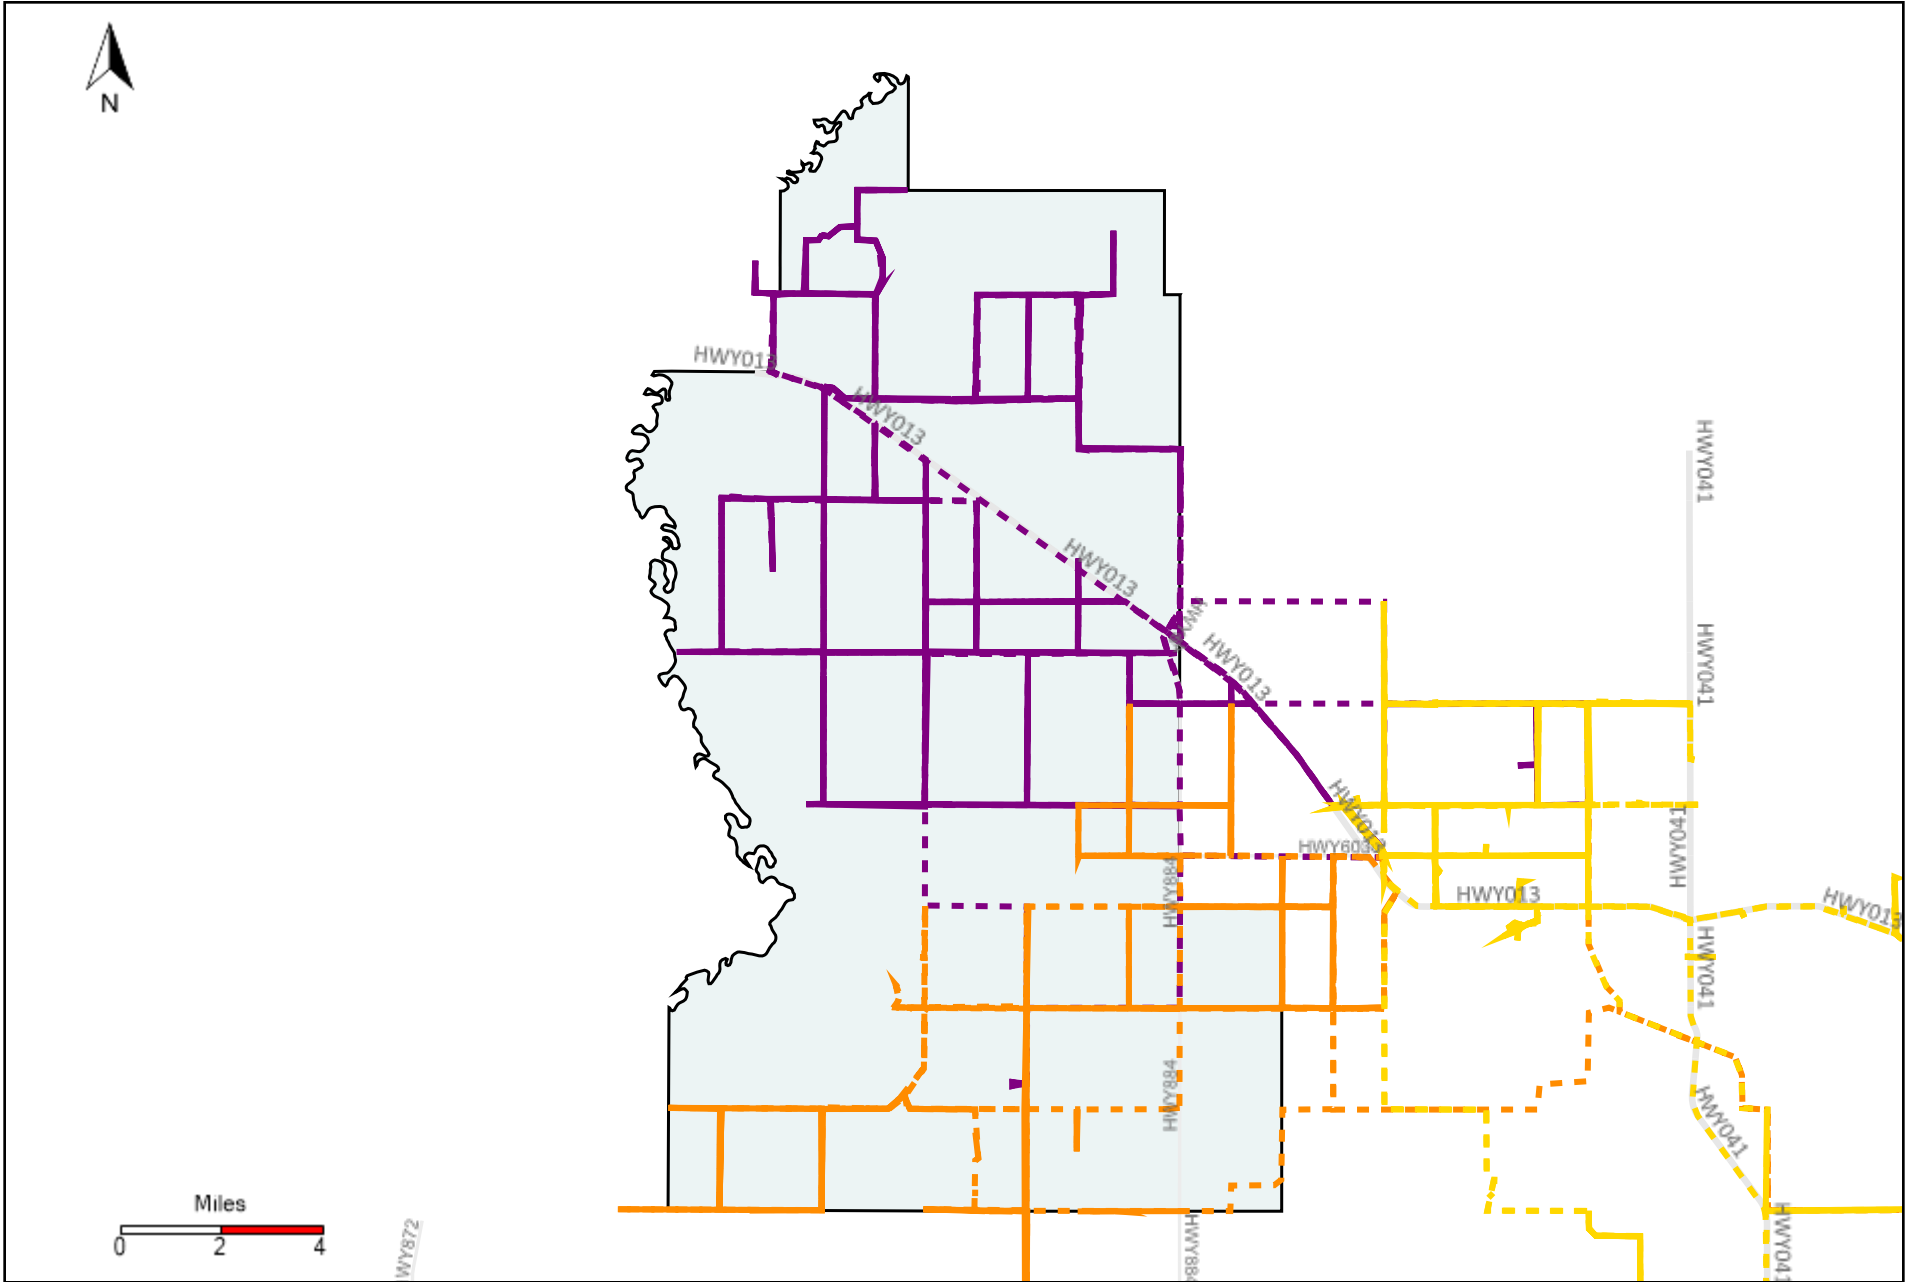

Division: 1 Grader Report(2021-12-12 ~ 2021-12-18)

Vehicle Name List	Total Distance(km)	Total Hours
*****	1135.25	61 hrs 16 min 21 sec

Division: 2 Grader Report(2021-12-12 ~ 2021-12-18)

Vehicle Name List	Total Distance(km)	Total Hours
*****	1298.88	67 hrs 4 min 10 sec

Division: 3 Grader Report(2021-12-12 ~ 2021-12-18)

Vehicle Name List	Total Distance(km)	Total Hours
*****	2477.03	139 hrs 18 min 59 sec

Division: 4 Grader Report(2021-12-12 ~ 2021-12-18)

Vehicle Name List	Total Distance(km)	Total Hours
*****	2195.96	133 hrs 37 min 43 sec

Division: 5 Grader Report(2021-12-12 ~ 2021-12-18)

Vehicle Name List	Total Distance(km)	Total Hours
*****	1736.6	114 hrs 11 min 23 sec

Division: 6 Grader Report(2021-12-12 ~ 2021-12-18)

Vehicle Name List	Total Distance(km)	Total Hours
*****	1783.9	124 hrs 18 min 29 sec

Division: 7 Grader Report(2021-12-12 ~ 2021-12-18)

Vehicle Name List	Total Distance(km)	Total Hours
*****	1211.21	83 hrs 52 min 57 sec