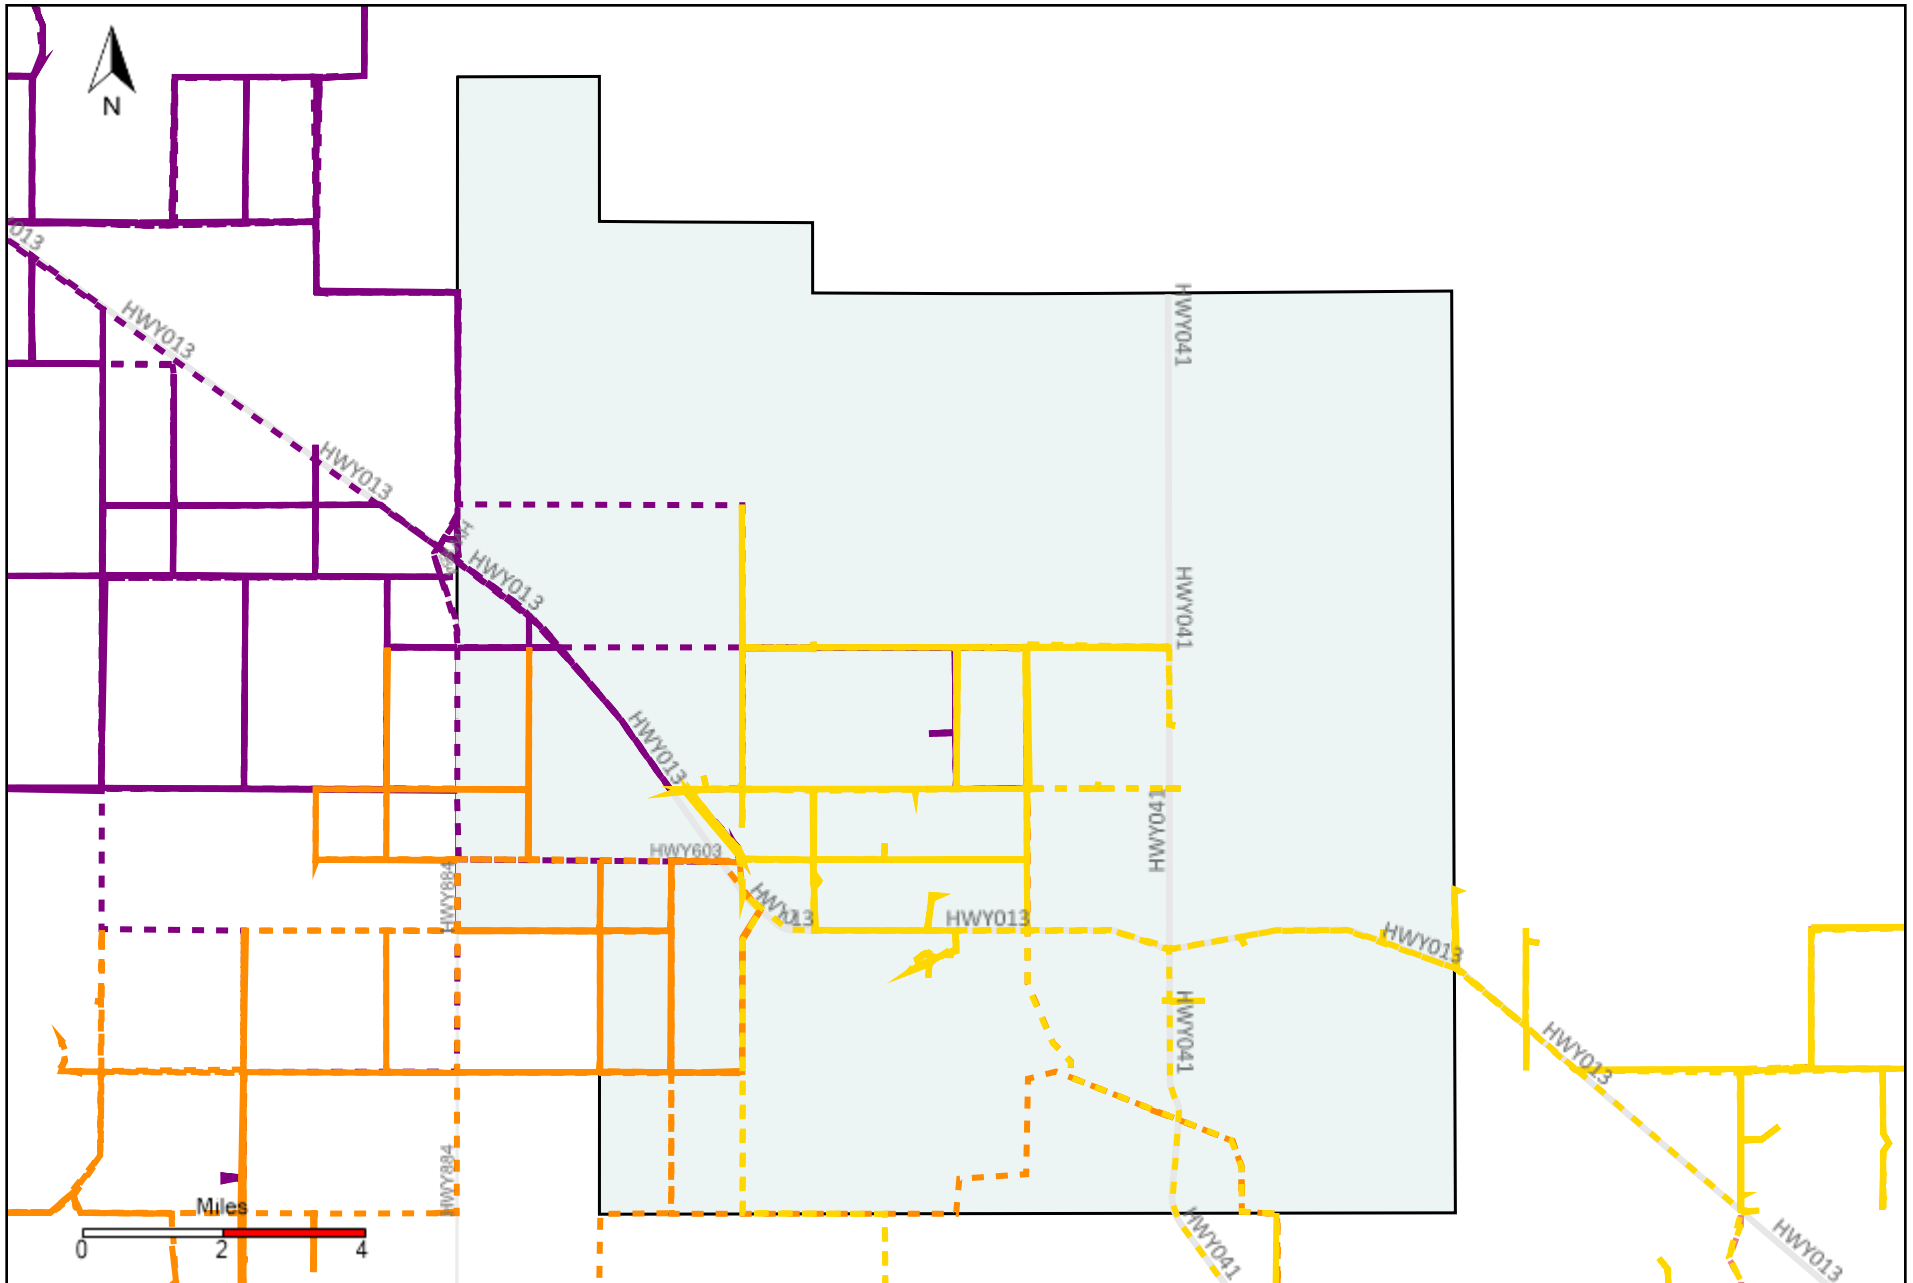

Division: 1 Grader Report(2021-12-12 ~ 2021-12-18)

Vehicle Name List	Total Distance(km)	Total Hours
*****	1135.25	61 hrs 16 min 21 sec

Division: 2 Grader Report(2021-12-12 ~ 2021-12-18)

Vehicle Name List	Total Distance(km)	Total Hours
*****	1298.88	67 hrs 4 min 10 sec

Division: 3 Grader Report(2021-12-12 ~ 2021-12-18)

Vehicle Name List	Total Distance(km)	Total Hours
*****	2477.03	139 hrs 18 min 59 sec

Division: 4 Grader Report(2021-12-12 ~ 2021-12-18)

Vehicle Name List	Total Distance(km)	Total Hours
*****	2195.96	133 hrs 37 min 43 sec

Division: 5 Grader Report(2021-12-12 ~ 2021-12-18)

Vehicle Name List	Total Distance(km)	Total Hours
*****	1736.6	114 hrs 11 min 23 sec

Division: 6 Grader Report(2021-12-12 ~ 2021-12-18)

Vehicle Name List	Total Distance(km)	Total Hours
*****	1783.9	124 hrs 18 min 29 sec

Division: 7 Grader Report(2021-12-12 ~ 2021-12-18)

Vehicle Name List	Total Distance(km)	Total Hours
*****	1211.21	83 hrs 52 min 57 sec