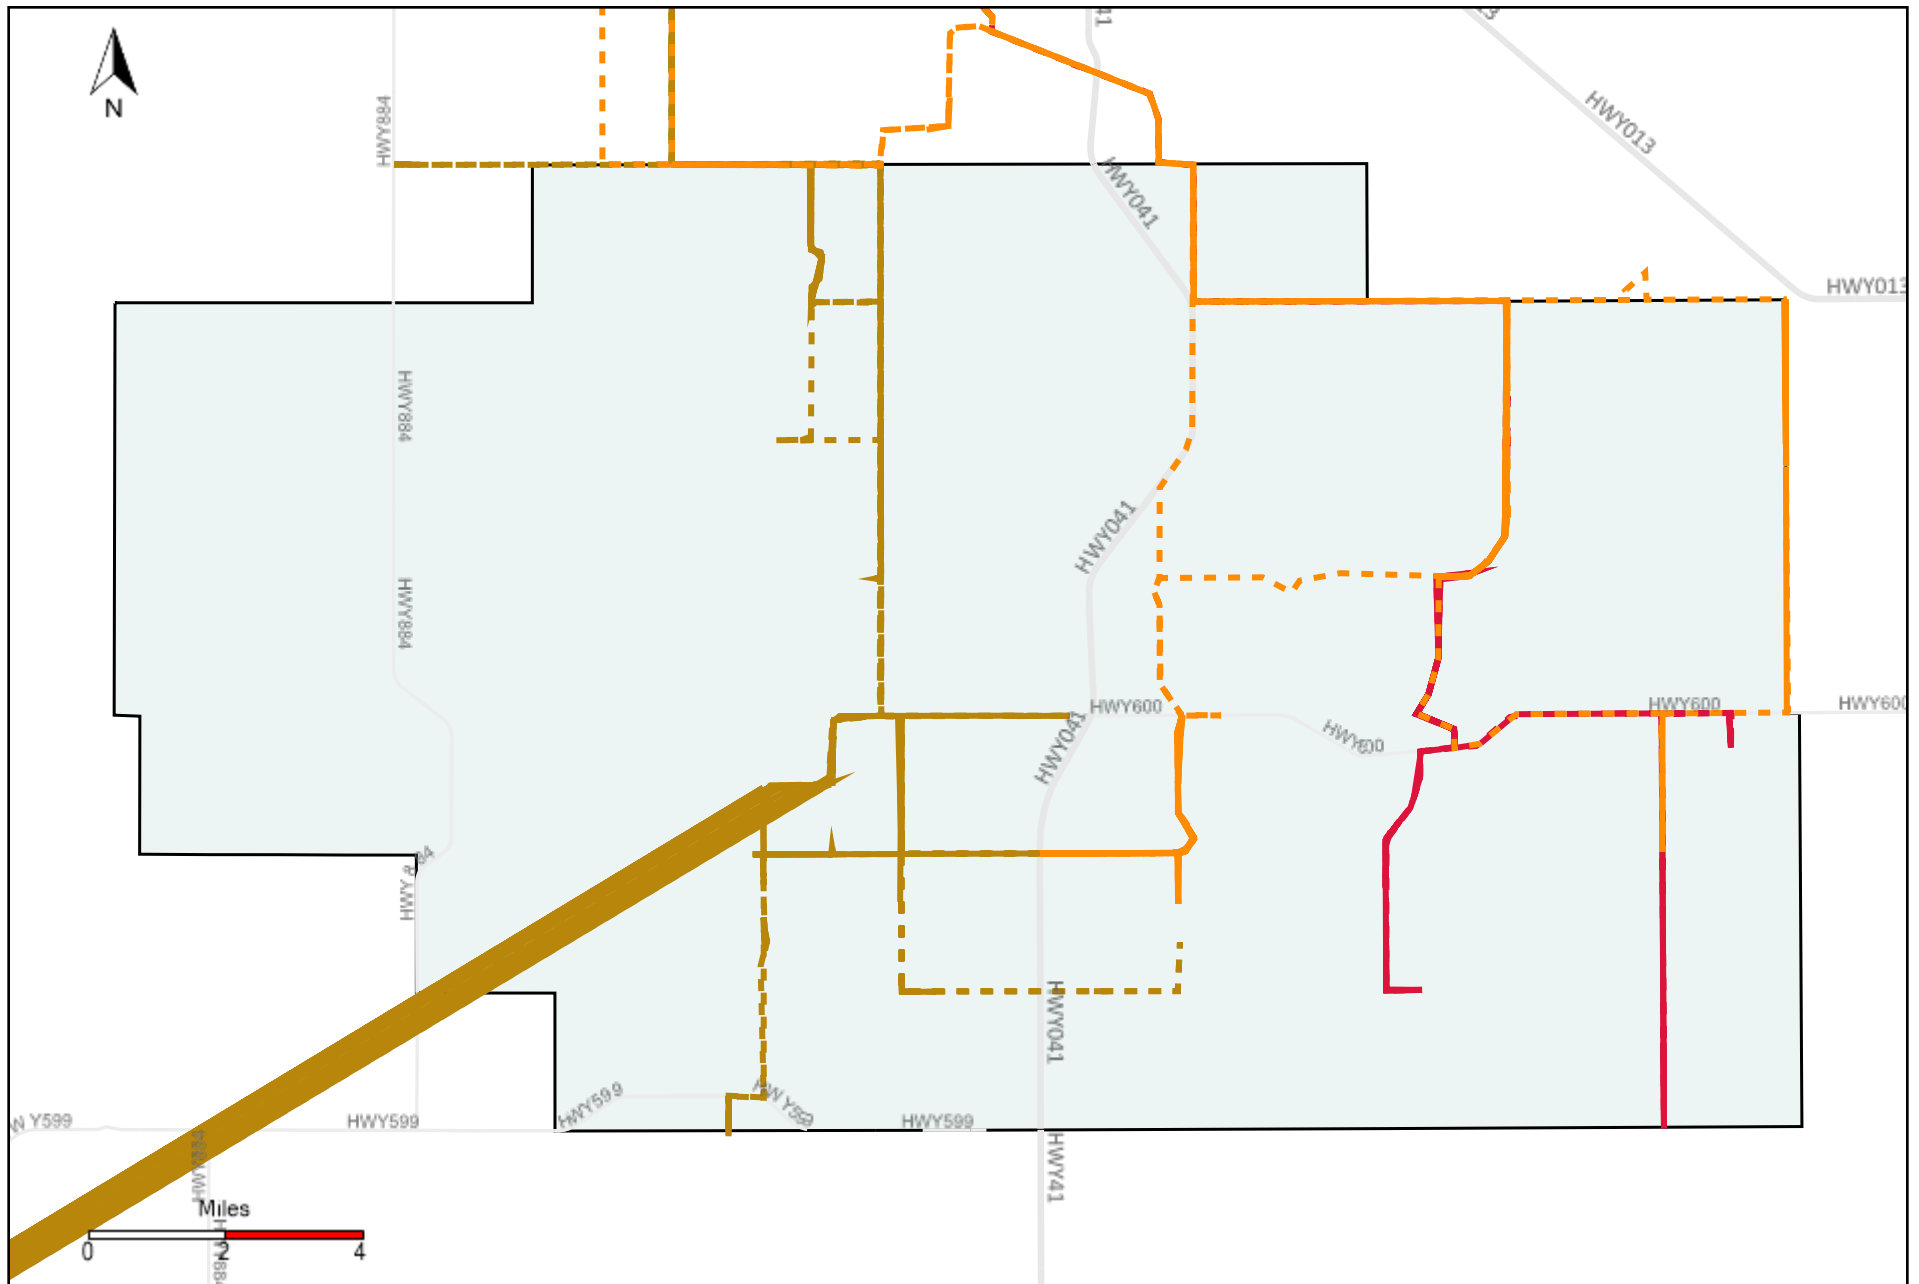

Provost Weekly Grader Report (2021-11-28 ~ 2021-12-04)

Division: 1 Grader Report(2021-11-28 ~ 2021-12-04)

Vehicle Name List	Total Distance(km)	Total Hours
*****	649.89	43 hrs 49 min 19 sec

Division: 2 Grader Report(2021-11-28 ~ 2021-12-04)

Vehicle Name List	Total Distance(km)	Total Hours
*****	437.93	31 hrs 19 min 47 sec

Division: 3 Grader Report(2021-11-28 ~ 2021-12-04)

Vehicle Name List	Total Distance(km)	Total Hours
*****	1855.01	141 hrs 37 min 45 sec

Division: 5 Grader Report(2021-11-28 ~ 2021-12-04)

Vehicle Name List	Total Distance(km)	Total Hours
*****	7870.09	86 hrs 43 min 53 sec

Division: 6 Grader Report(2021-11-28 ~ 2021-12-04)

Vehicle Name List	Total Distance(km)	Total Hours
*****	8847.28	156 hrs 39 min 47 sec

Division: 7 Grader Report(2021-11-28 ~ 2021-12-04)

Vehicle Name List	Total Distance(km)	Total Hours
*****	7854.06	86 hrs 8 min 8 sec