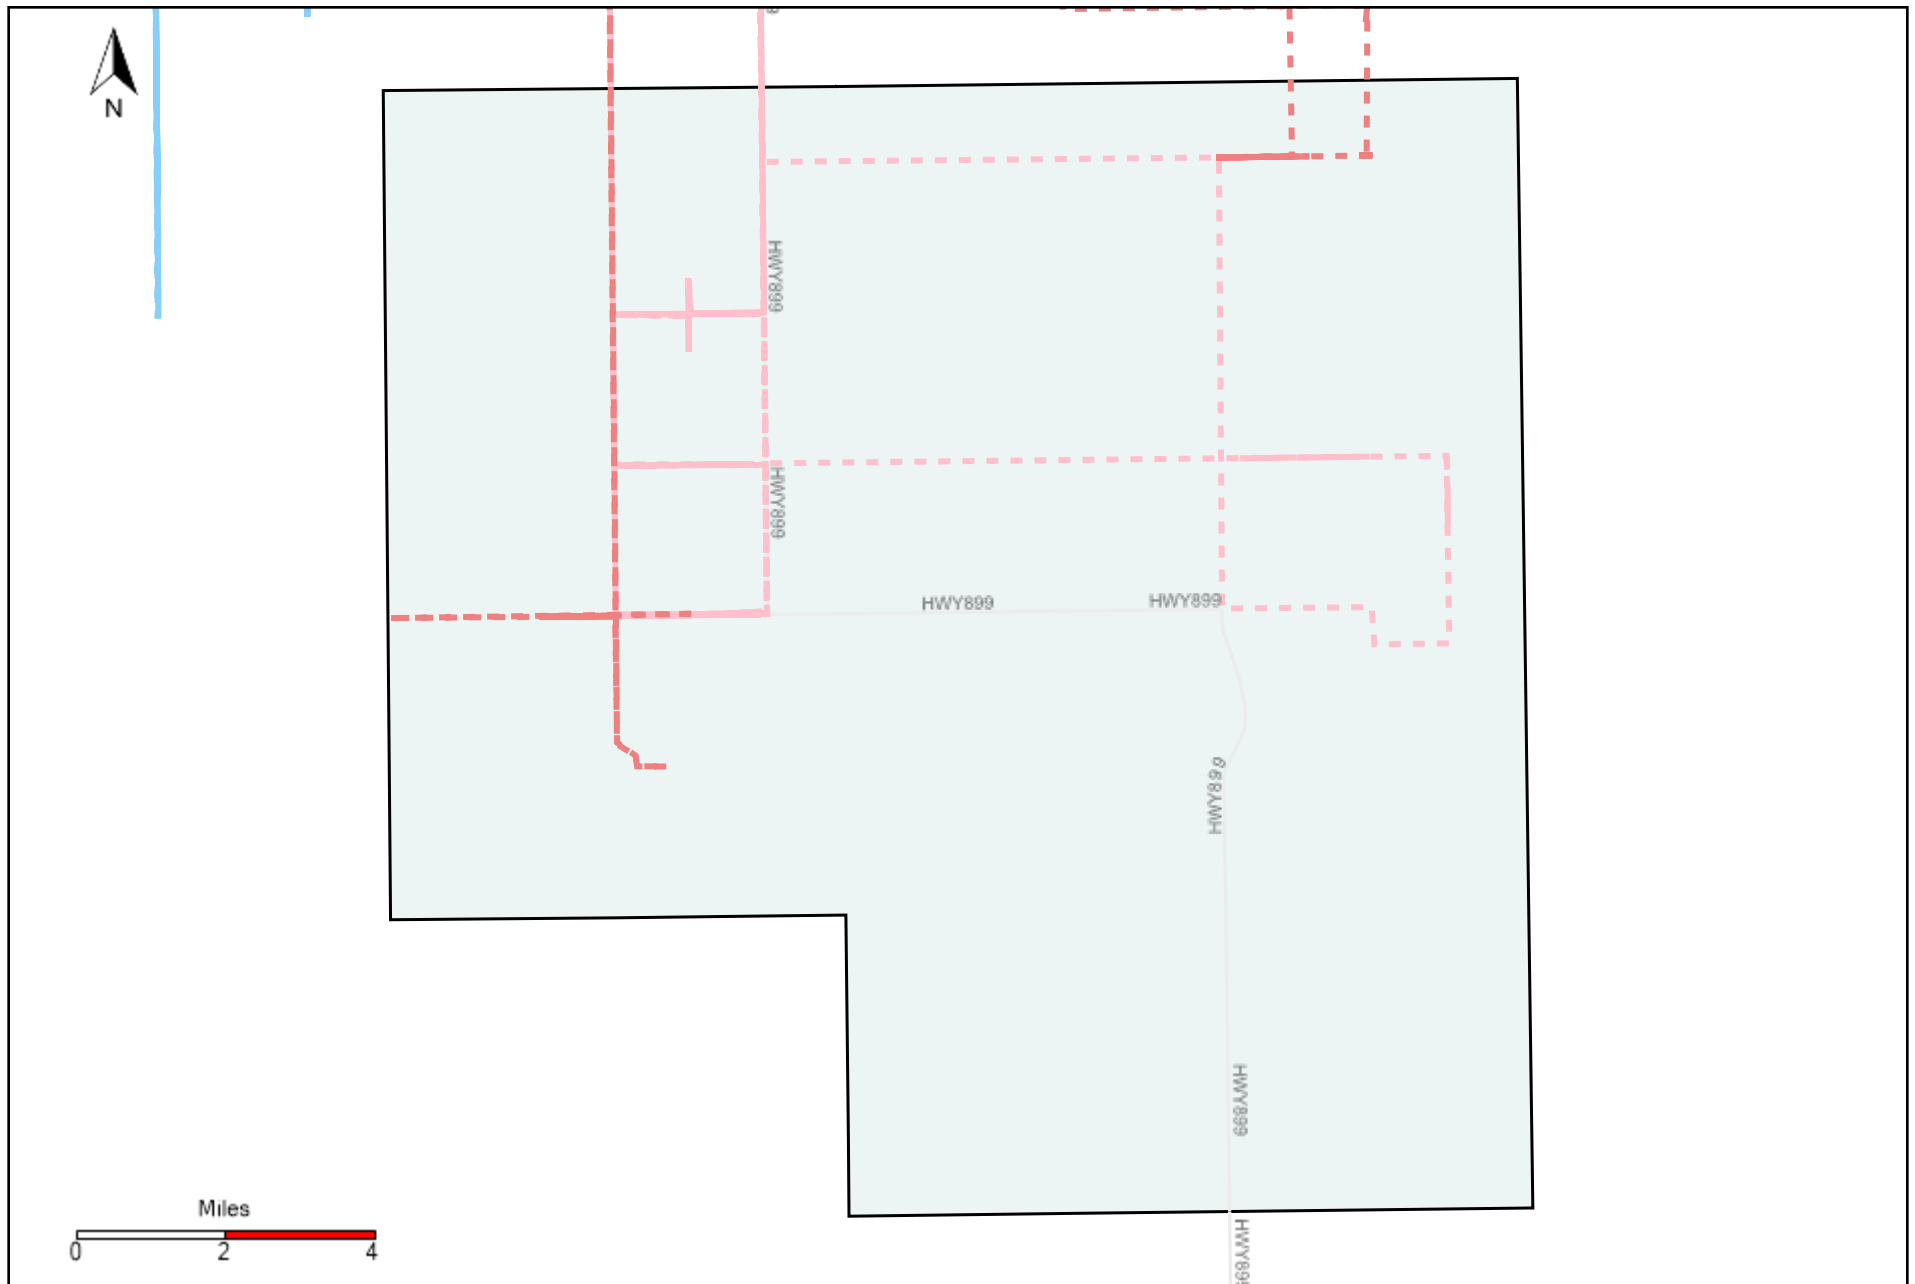

Provost Weekly Grader Report (2021-11-28 ~ 2021-12-04)

Division: 1 Grader Report(2021-11-28 ~ 2021-12-04)

Vehicle Name List	Total Distance(km)	Total Hours
*****	649.89	43 hrs 49 min 19 sec

Division: 2 Grader Report(2021-11-28 ~ 2021-12-04)

Vehicle Name List	Total Distance(km)	Total Hours
*****	437.93	31 hrs 19 min 47 sec

Division: 3 Grader Report(2021-11-28 ~ 2021-12-04)

Vehicle Name List	Total Distance(km)	Total Hours
*****	1855.01	141 hrs 37 min 45 sec

Division: 7 Grader Report(2021-11-28 ~ 2021-12-04)

Vehicle Name List	Total Distance(km)	Total Hours
*****	7854.06	86 hrs 8 min 8 sec