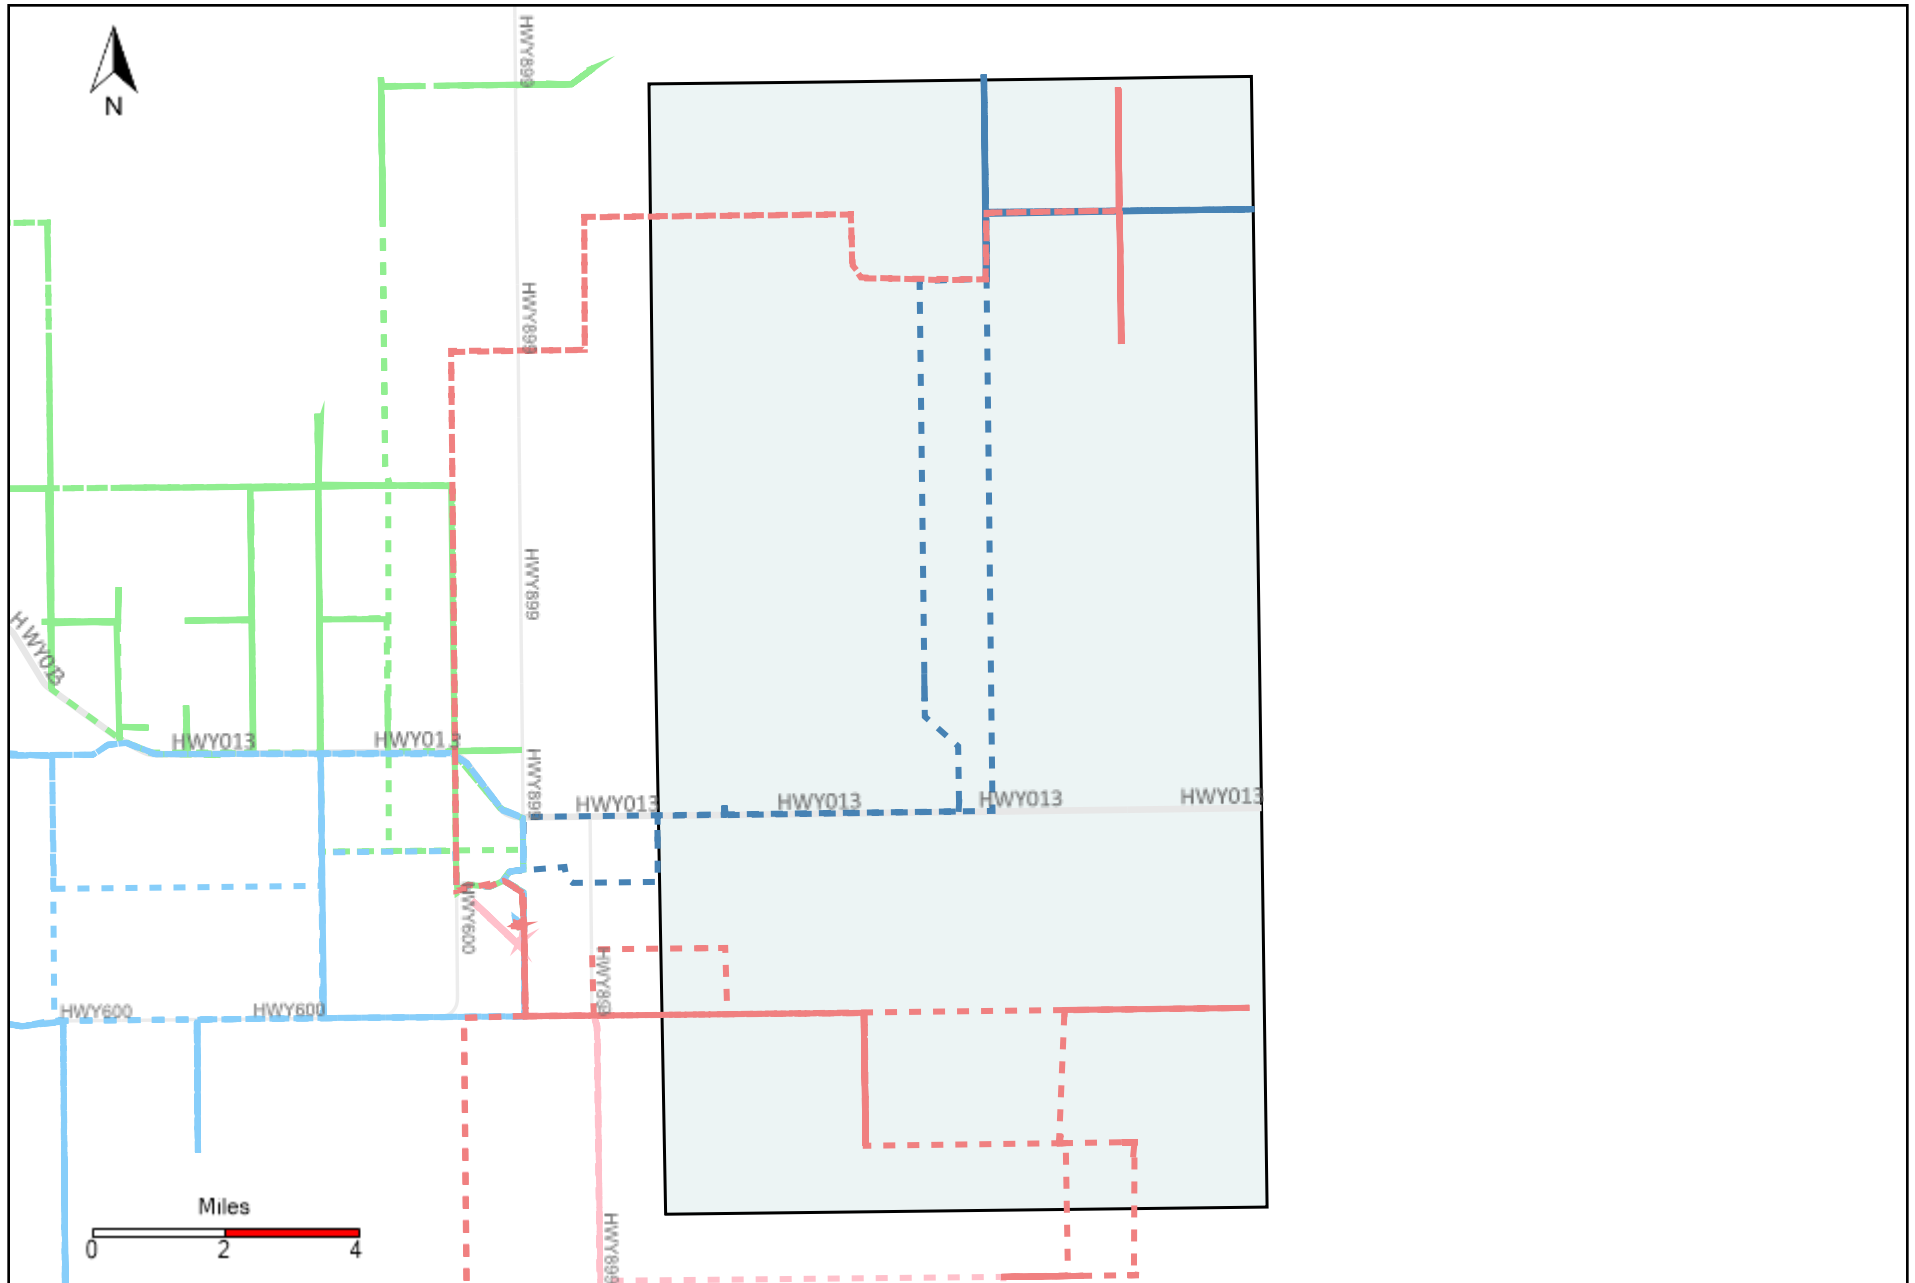

Provost Weekly Grader Report (2021-11-28 ~ 2021-12-04)

Division: 1 Grader Report(2021-11-28 ~ 2021-12-04)

Vehicle Name List	Total Distance(km)	Total Hours
*****	649.89	43 hrs 49 min 19 sec

Division: 2 Grader Report(2021-11-28 ~ 2021-12-04)

Vehicle Name List	Total Distance(km)	Total Hours
*****	437.93	31 hrs 19 min 47 sec

Division: 3 Grader Report(2021-11-28 ~ 2021-12-04)

Vehicle Name List	Total Distance(km)	Total Hours
*****	1855.01	141 hrs 37 min 45 sec

Division: 5 Grader Report(2021-11-28 ~ 2021-12-04)

Vehicle Name List	Total Distance(km)	Total Hours
*****	7870.09	86 hrs 43 min 53 sec

Division: 6 Grader Report(2021-11-28 ~ 2021-12-04)

Vehicle Name List	Total Distance(km)	Total Hours
*****	8847.28	156 hrs 39 min 47 sec

Division: 7 Grader Report(2021-11-28 ~ 2021-12-04)

Vehicle Name List	Total Distance(km)	Total Hours
*****	7854.06	86 hrs 8 min 8 sec