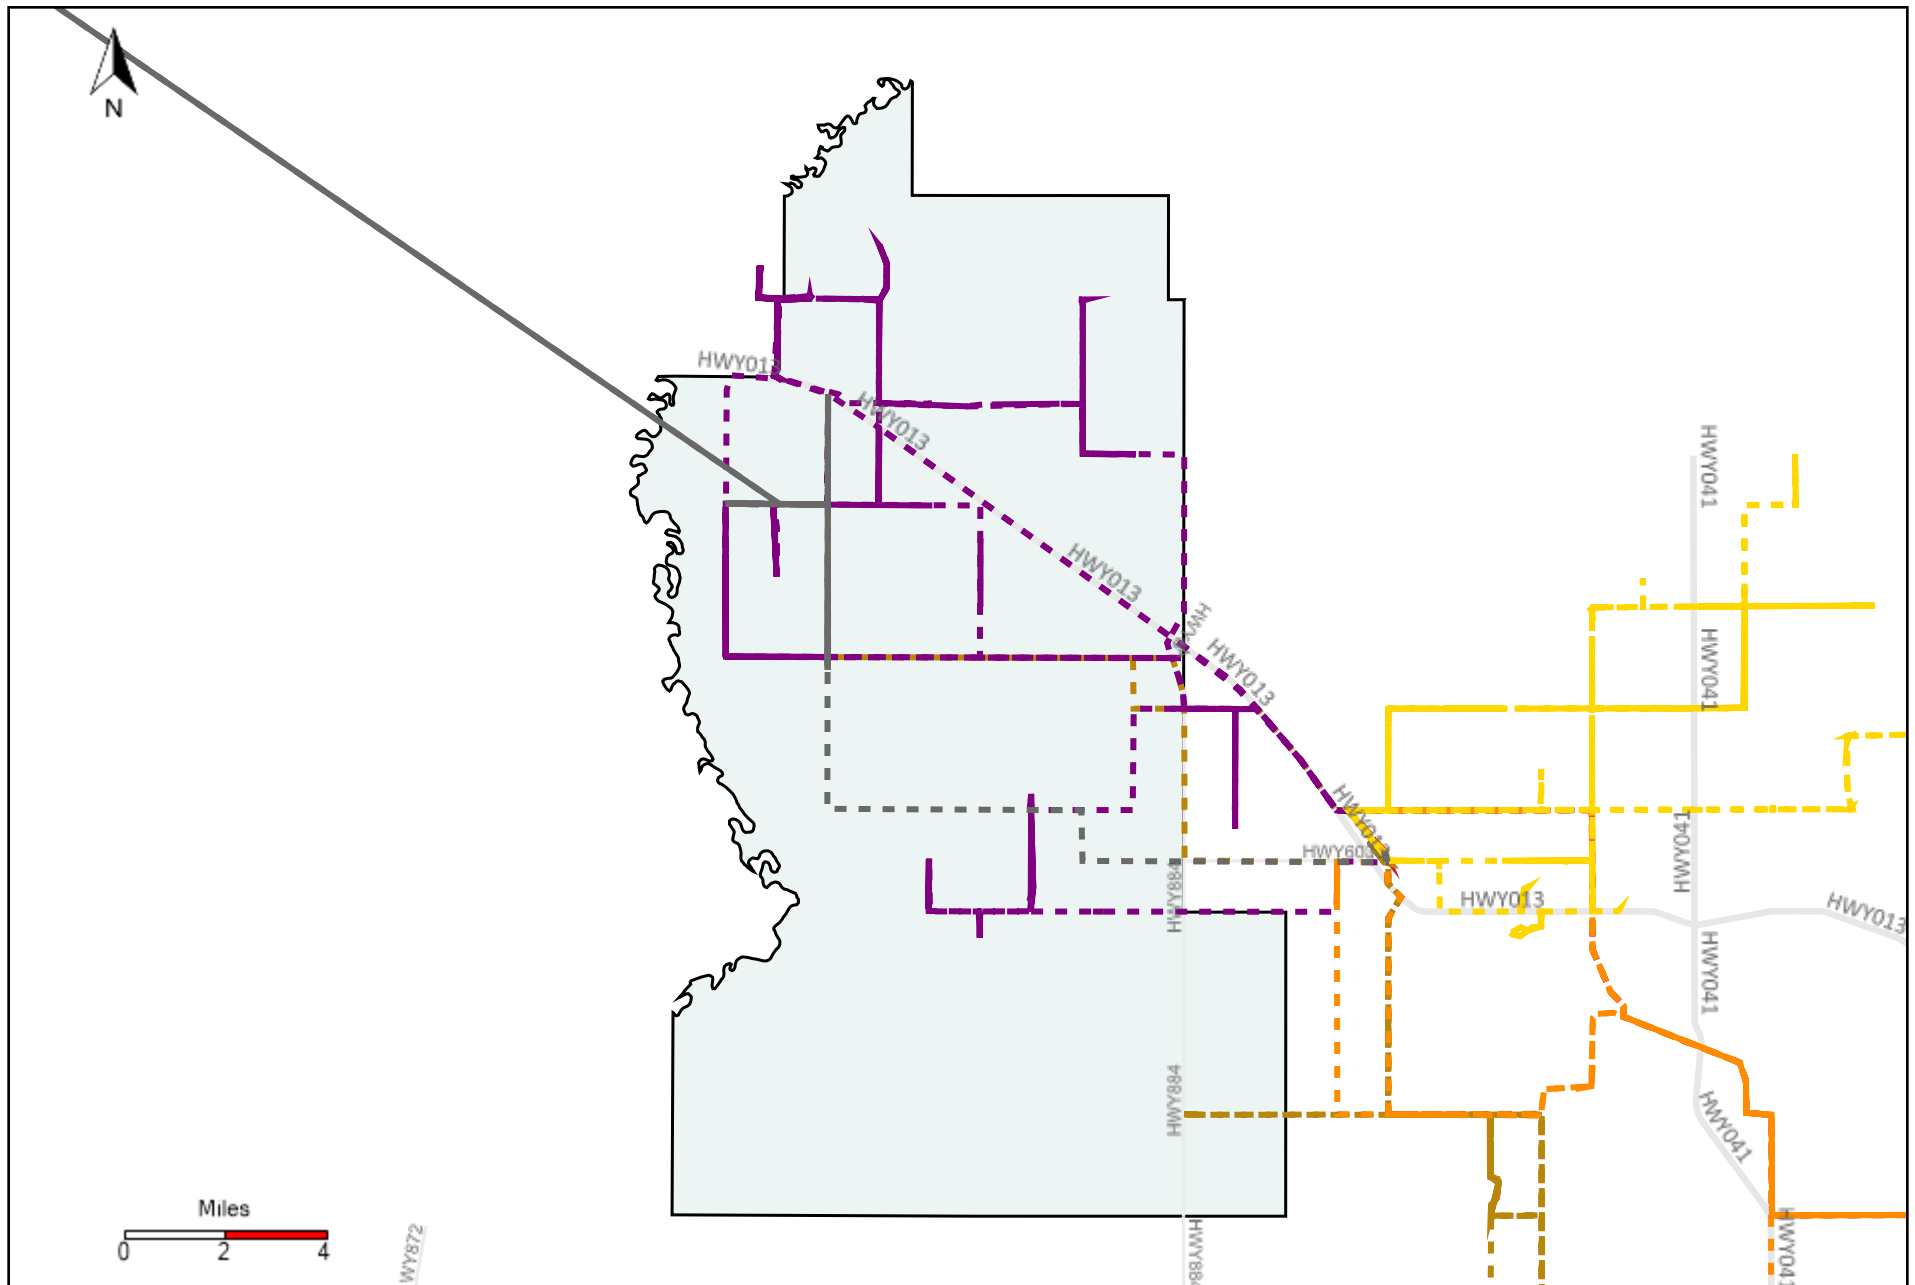

Provost Weekly Grader Report (2021-11-28 ~ 2021-12-04)

Division: 1 Grader Report(2021-11-28 ~ 2021-12-04)

Vehicle Name List	Total Distance(km)	Total Hours
*****	649.89	43 hrs 49 min 19 sec

Division: 2 Grader Report(2021-11-28 ~ 2021-12-04)

Vehicle Name List	Total Distance(km)	Total Hours
*****	437.93	31 hrs 19 min 47 sec

Division: 3 Grader Report(2021-11-28 ~ 2021-12-04)

Vehicle Name List	Total Distance(km)	Total Hours
*****	1855.01	141 hrs 37 min 45 sec

Division: 5 Grader Report(2021-11-28 ~ 2021-12-04)

Vehicle Name List	Total Distance(km)	Total Hours
*****	7870.09	86 hrs 43 min 53 sec

Division: 6 Grader Report(2021-11-28 ~ 2021-12-04)

Vehicle Name List	Total Distance(km)	Total Hours
*****	8847.28	156 hrs 39 min 47 sec

Division: 7 Grader Report(2021-11-28 ~ 2021-12-04)

Vehicle Name List	Total Distance(km)	Total Hours
*****	7854.06	86 hrs 8 min 8 sec