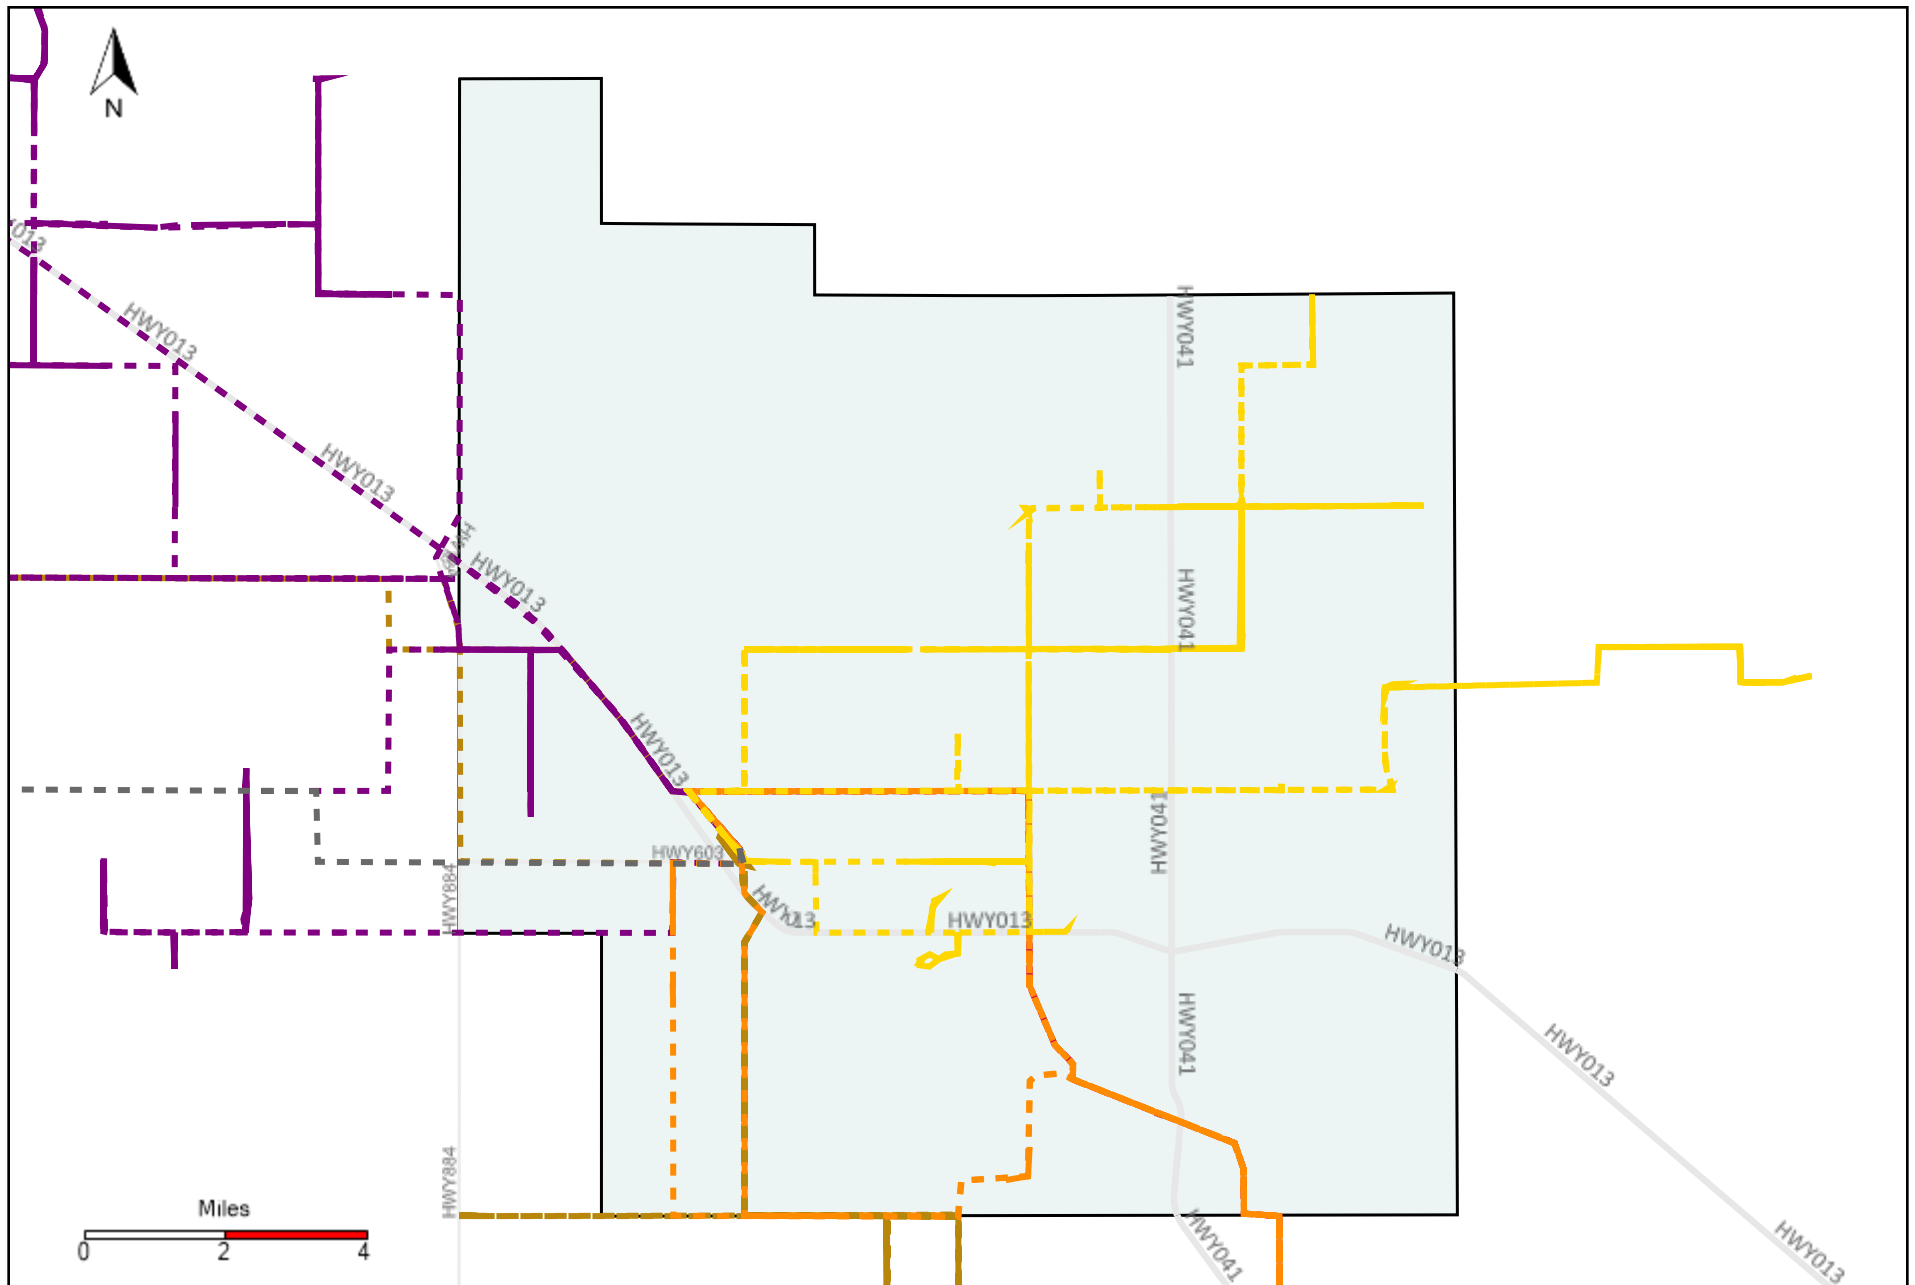

Provost Weekly Grader Report (2021-11-28 ~ 2021-12-04)

Division: 1 Grader Report(2021-11-28 ~ 2021-12-04)

Vehicle Name List	Total Distance(km)	Total Hours
*****	649.89	43 hrs 49 min 19 sec

Division: 2 Grader Report(2021-11-28 ~ 2021-12-04)

Vehicle Name List	Total Distance(km)	Total Hours
*****	437.93	31 hrs 19 min 47 sec

Division: 3 Grader Report(2021-11-28 ~ 2021-12-04)

Vehicle Name List	Total Distance(km)	Total Hours
*****	1855.01	141 hrs 37 min 45 sec

Division: 5 Grader Report(2021-11-28 ~ 2021-12-04)

Vehicle Name List	Total Distance(km)	Total Hours
*****	7870.09	86 hrs 43 min 53 sec

Division: 6 Grader Report(2021-11-28 ~ 2021-12-04)

Vehicle Name List	Total Distance(km)	Total Hours
*****	8847.28	156 hrs 39 min 47 sec

Division: 7 Grader Report(2021-11-28 ~ 2021-12-04)

Vehicle Name List	Total Distance(km)	Total Hours
*****	7854.06	86 hrs 8 min 8 sec