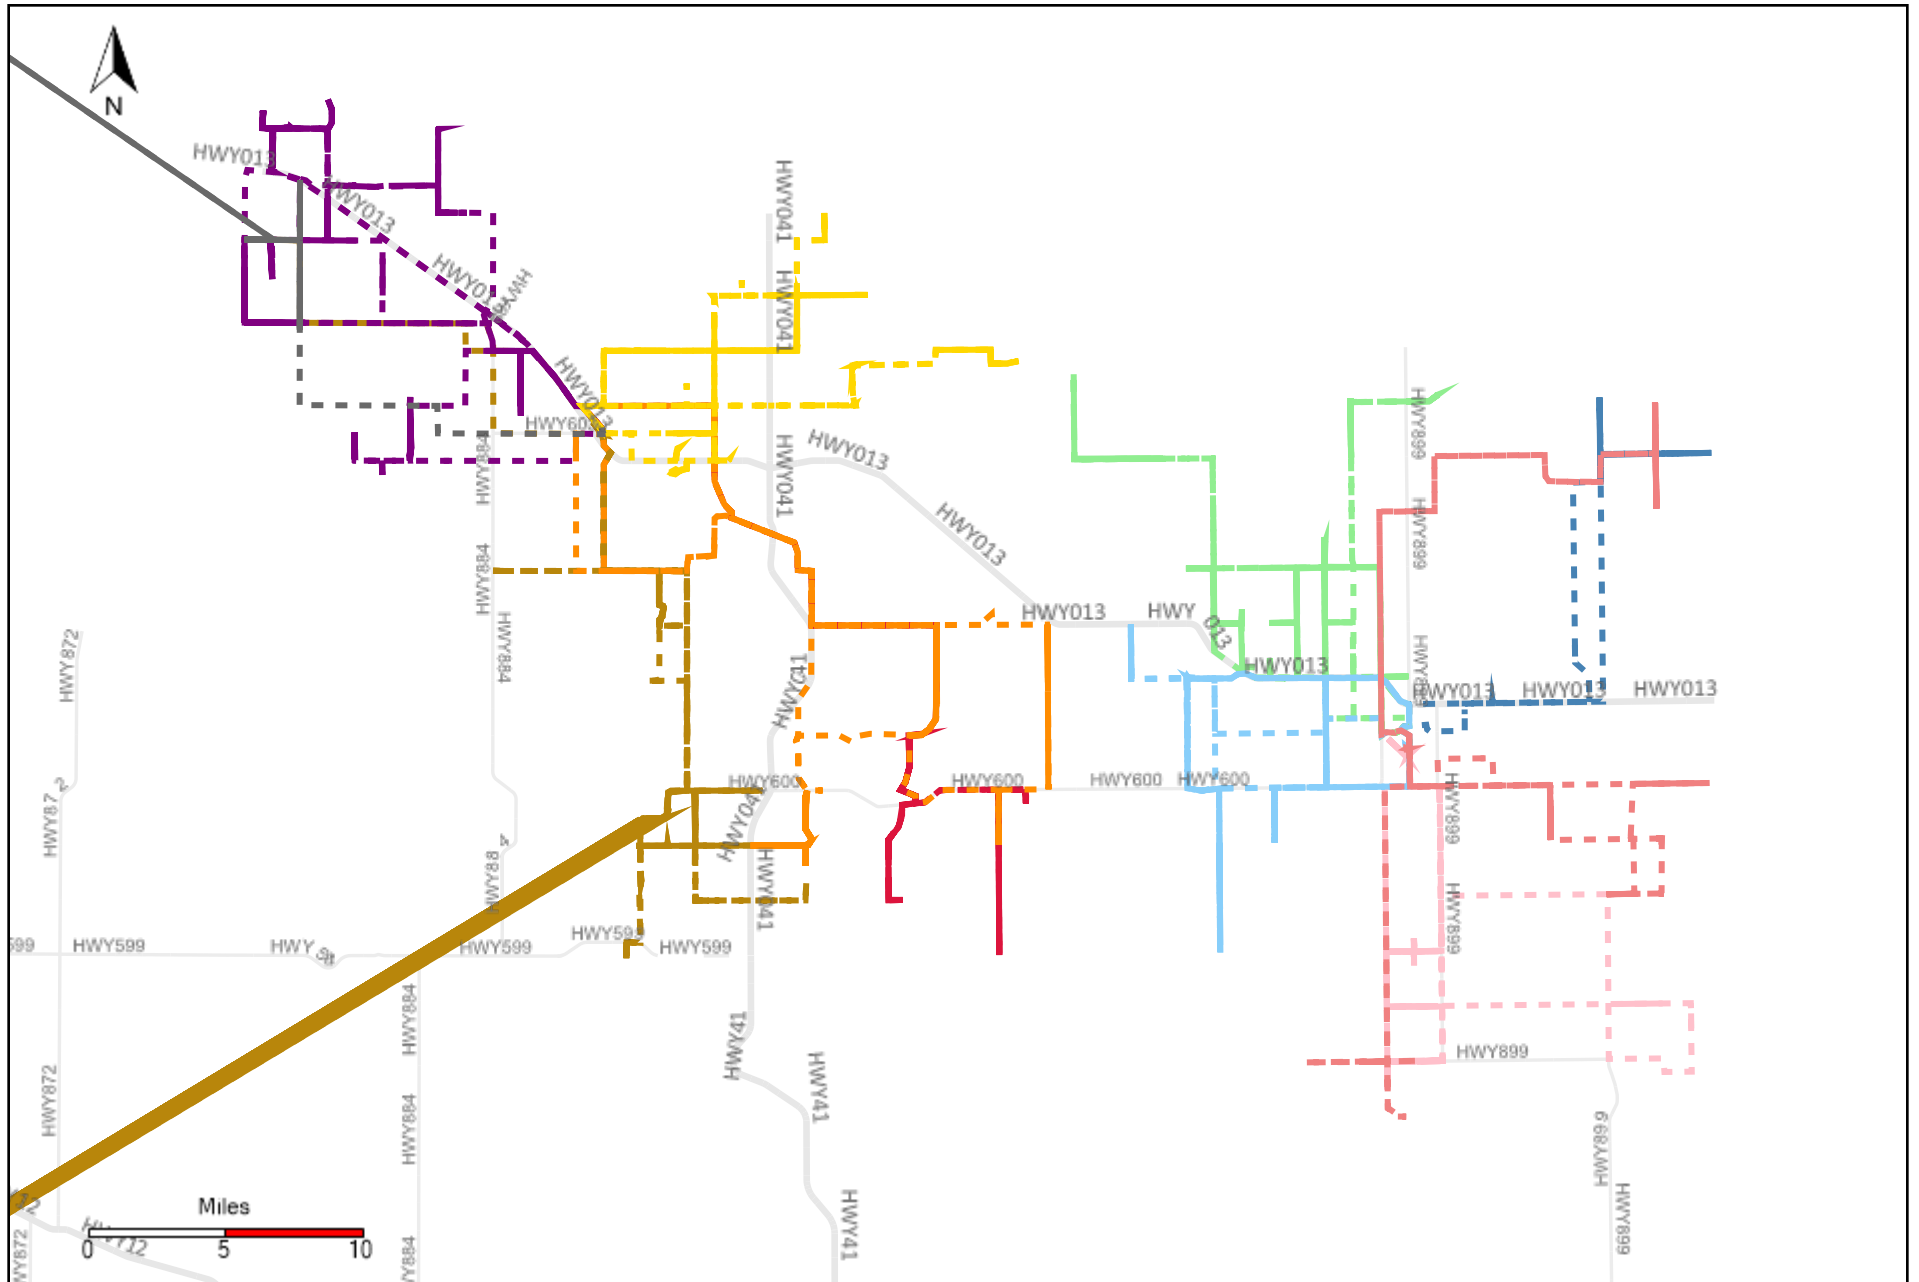

Provost Weekly Grader Report (2021-11-28 ~ 2021-12-04)

Division: 1 Grader Report(2021-11-28 ~ 2021-12-04)

Vehicle Name List	Total Distance(km)	Total Hours
*****	649.89	43 hrs 49 min 19 sec

Division: 2 Grader Report(2021-11-28 ~ 2021-12-04)

Vehicle Name List	Total Distance(km)	Total Hours
*****	437.93	31 hrs 19 min 47 sec

Division: 3 Grader Report(2021-11-28 ~ 2021-12-04)

Vehicle Name List	Total Distance(km)	Total Hours
*****	1855.01	141 hrs 37 min 45 sec

Division: 5 Grader Report(2021-11-28 ~ 2021-12-04)

Vehicle Name List	Total Distance(km)	Total Hours
*****	7870.09	86 hrs 43 min 53 sec

Division: 6 Grader Report(2021-11-28 ~ 2021-12-04)

Vehicle Name List	Total Distance(km)	Total Hours
*****	8847.28	156 hrs 39 min 47 sec

Division: 7 Grader Report(2021-11-28 ~ 2021-12-04)

Vehicle Name List	Total Distance(km)	Total Hours
*****	7854.06	86 hrs 8 min 8 sec