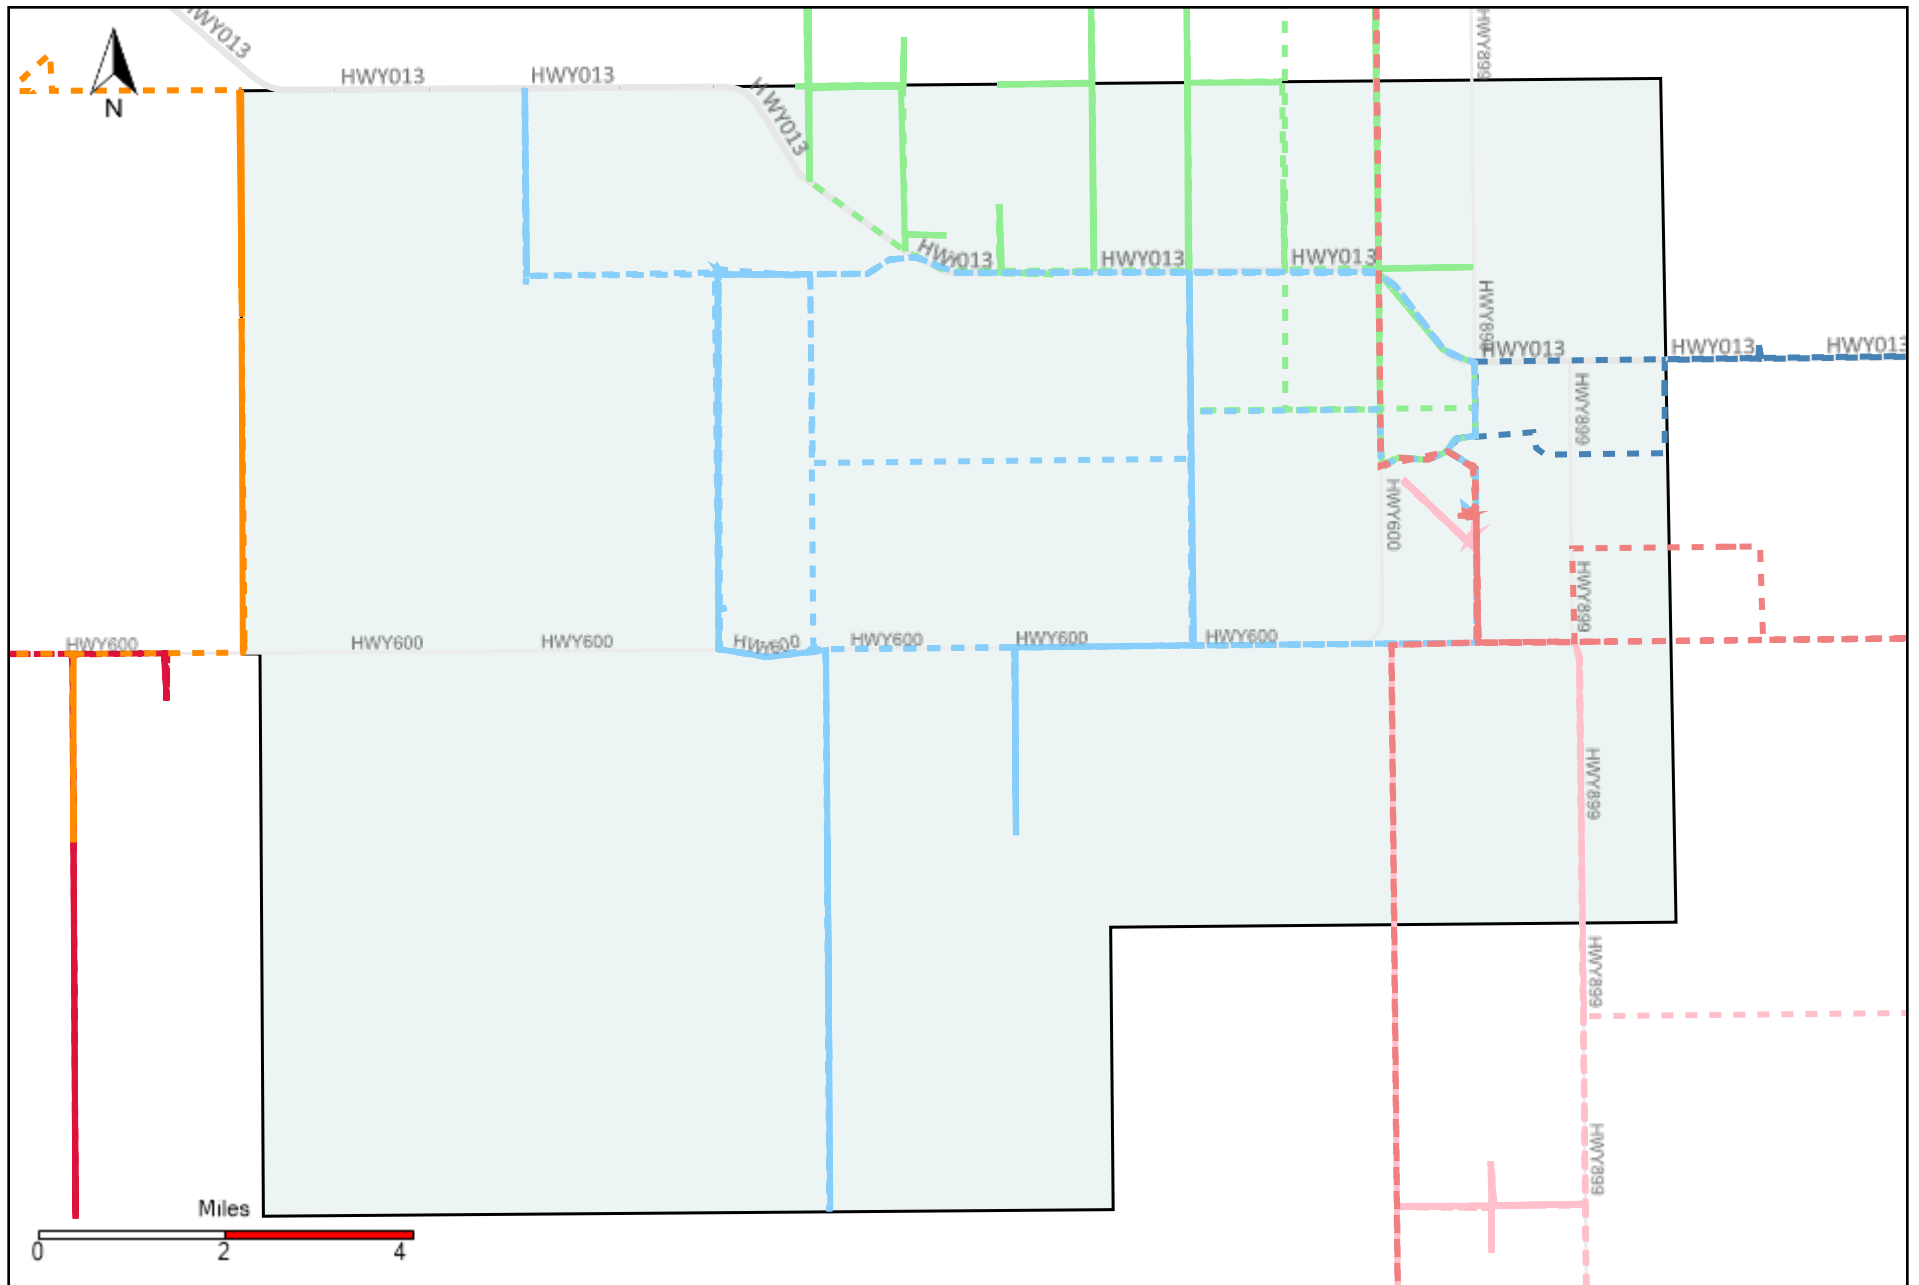

Provost Weekly Grader Report (2021-11-28 ~ 2021-12-04)

Division: 1 Grader Report(2021-11-28 ~ 2021-12-04)

Vehicle Name List	Total Distance(km)	Total Hours
*****	649.89	43 hrs 49 min 19 sec

Division: 2 Grader Report(2021-11-28 ~ 2021-12-04)

Vehicle Name List	Total Distance(km)	Total Hours
*****	437.93	31 hrs 19 min 47 sec

Division: 3 Grader Report(2021-11-28 ~ 2021-12-04)

Vehicle Name List	Total Distance(km)	Total Hours
*****	1855.01	141 hrs 37 min 45 sec

Division: 5 Grader Report(2021-11-28 ~ 2021-12-04)

Vehicle Name List	Total Distance(km)	Total Hours
*****	7870.09	86 hrs 43 min 53 sec

Division: 6 Grader Report(2021-11-28 ~ 2021-12-04)

Vehicle Name List	Total Distance(km)	Total Hours
*****	8847.28	156 hrs 39 min 47 sec

Division: 7 Grader Report(2021-11-28 ~ 2021-12-04)

Vehicle Name List	Total Distance(km)	Total Hours
*****	7854.06	86 hrs 8 min 8 sec