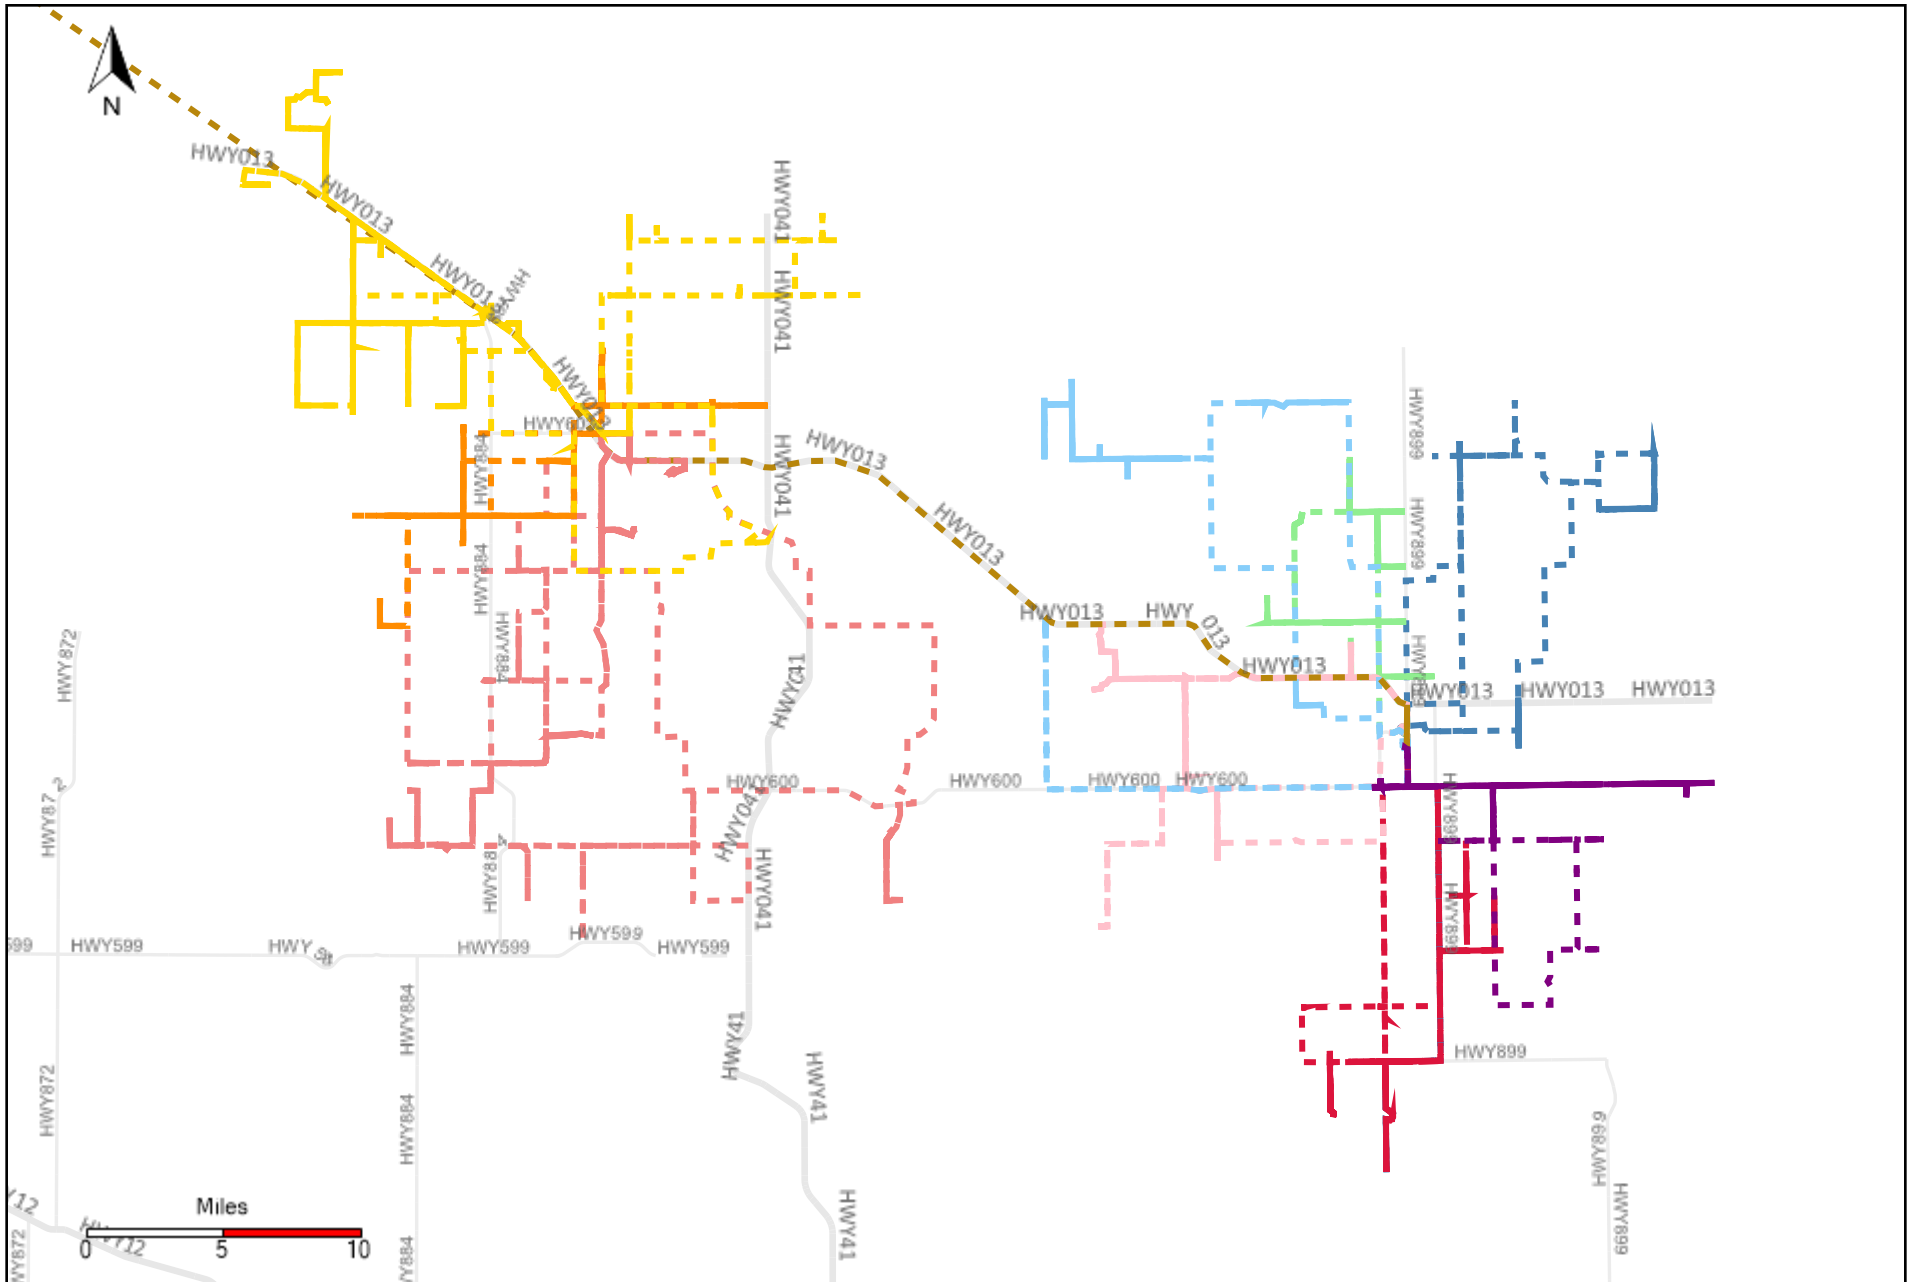

# Provost Weekly Grader Report (2021-11-21 ~ 2021-11-27)

# Division: 1 Grader Report(2021-11-21 ~ 2021-11-27)

Vehicle Name List	Total Distance(km)	Total Hours
*****	692.97	50 hrs 36 min 3 sec

# Division: 5 Grader Report(2021-11-21 ~ 2021-11-27)

Vehicle Name List	Total Distance(km)	Total Hours
*****	1378.54	113 hrs 32 min 9 sec

# Division: 7 Grader Report(2021-11-21 ~ 2021-11-27)

Vehicle Name List	Total Distance(km)	Total Hours
*****	1691.97	115 hrs 35 min 53 sec