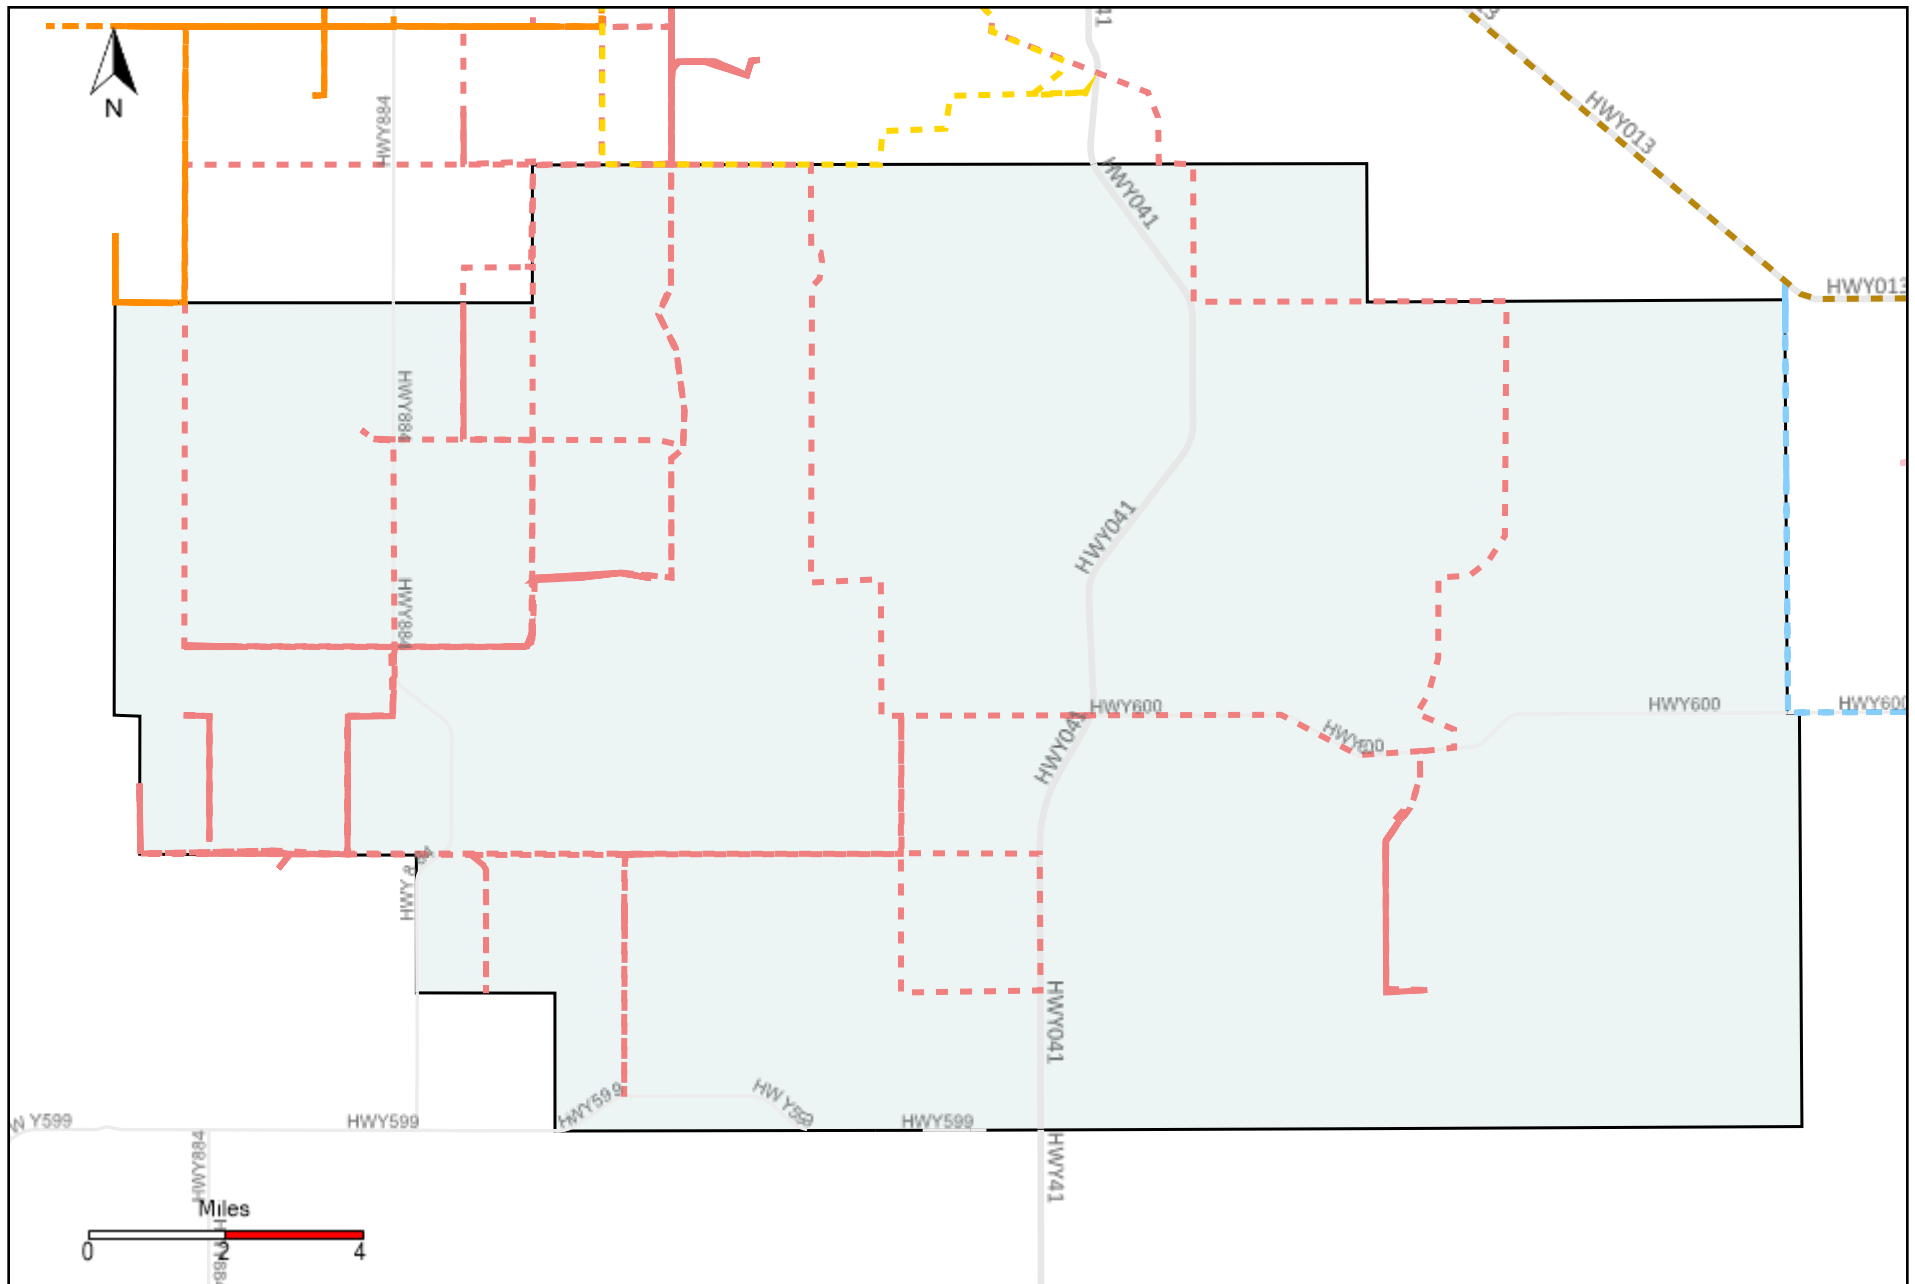

Division: 5 Grader Report(2021-11-21 ~ 2021-11-27)

Vehicle Name List	Total Distance(km)	Total Hours
*****	1378.54	113 hrs 32 min 9 sec