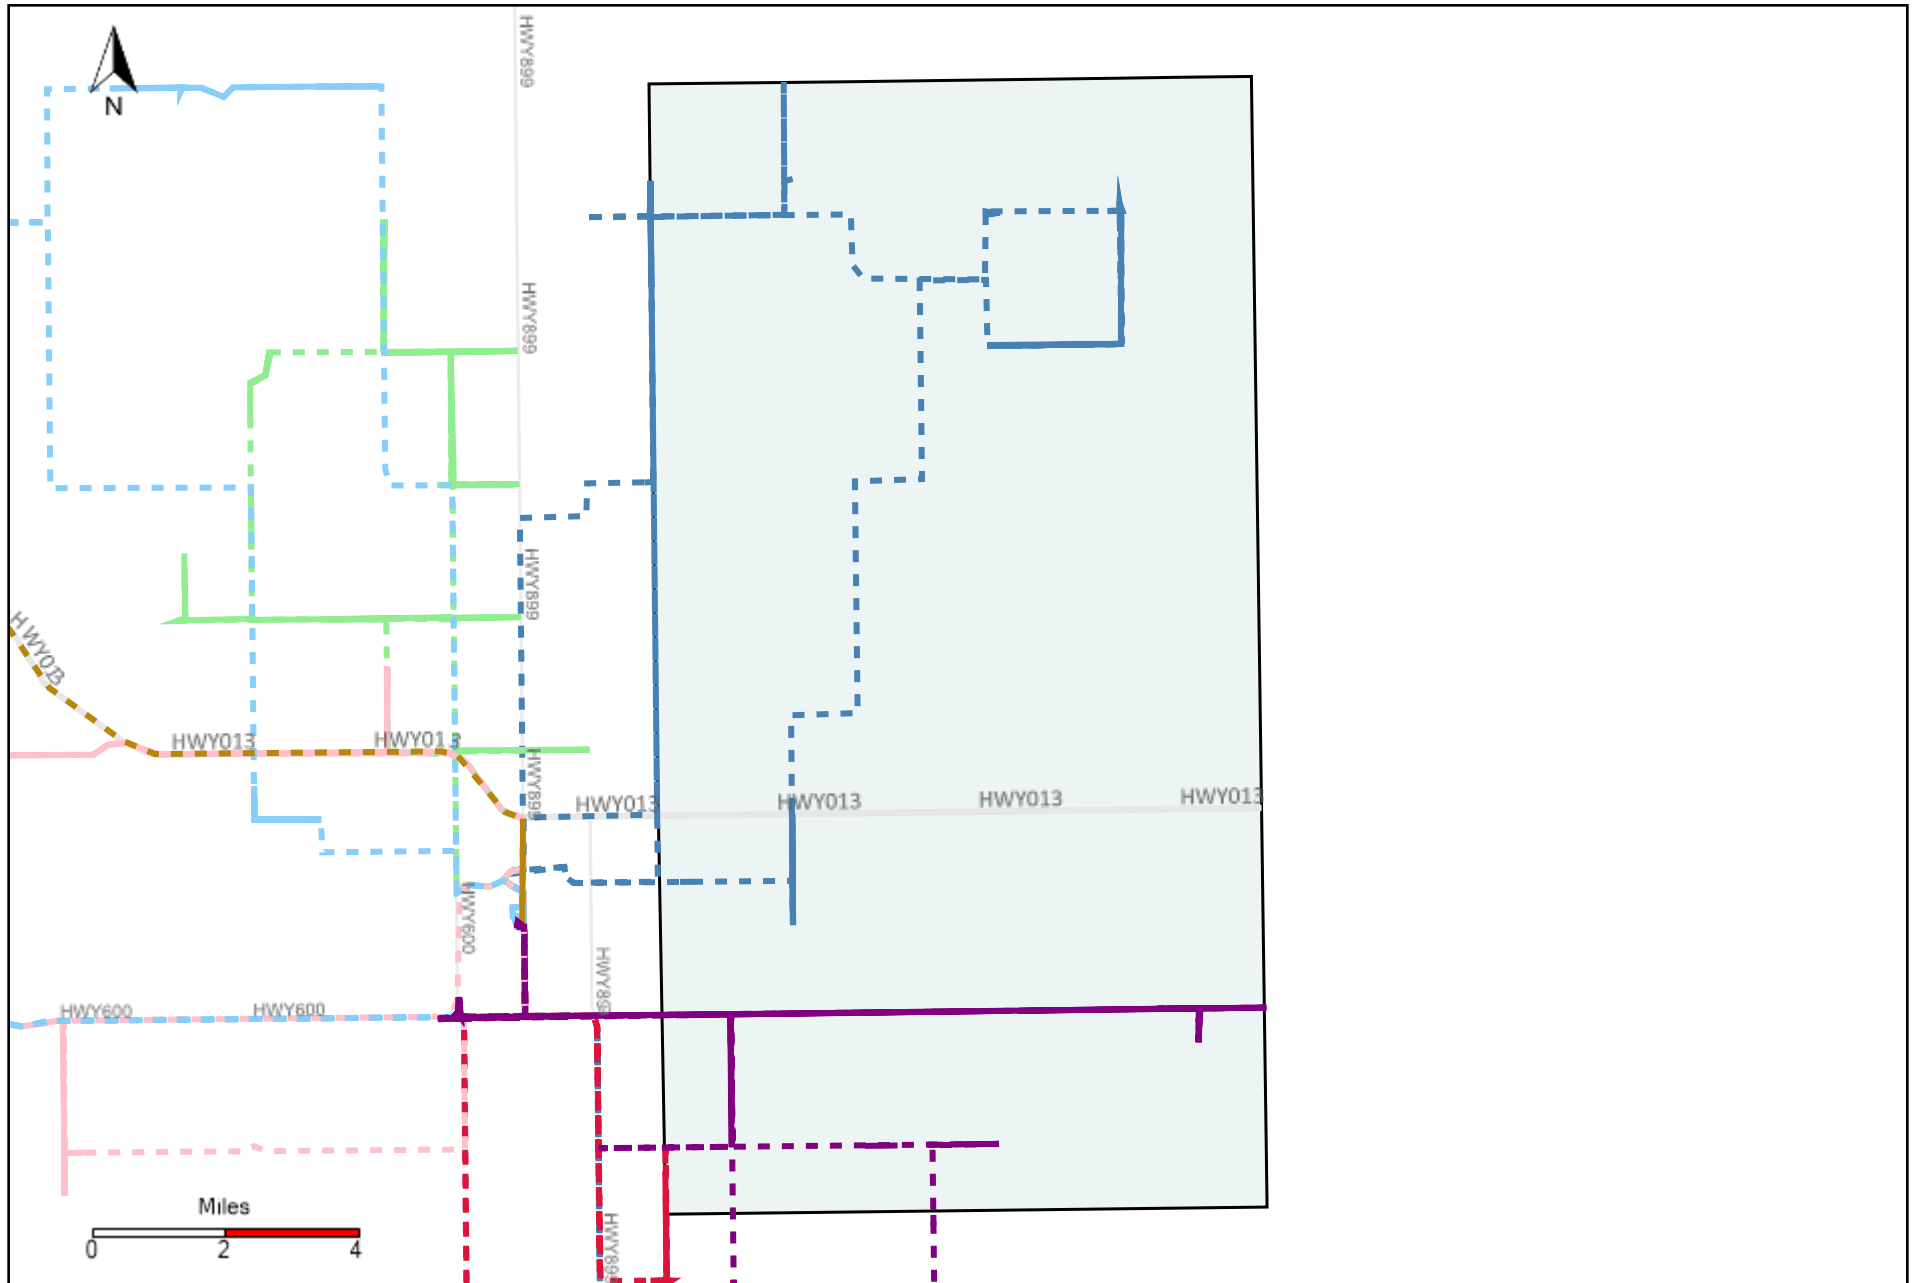

# Provost Weekly Grader Report (2021-11-21 ~ 2021-11-27)

# Division: 1 Grader Report(2021-11-21 ~ 2021-11-27)

Vehicle Name List	Total Distance(km)	Total Hours
*****	692.97	50 hrs 36 min 3 sec

# Division: 2 Grader Report(2021-11-21 ~ 2021-11-27)

Vehicle Name List	Total Distance(km)	Total Hours
*****	692.97	50 hrs 36 min 3 sec

# Division: 7 Grader Report(2021-11-21 ~ 2021-11-27)

Vehicle Name List	Total Distance(km)	Total Hours
*****	1691.97	115 hrs 35 min 53 sec