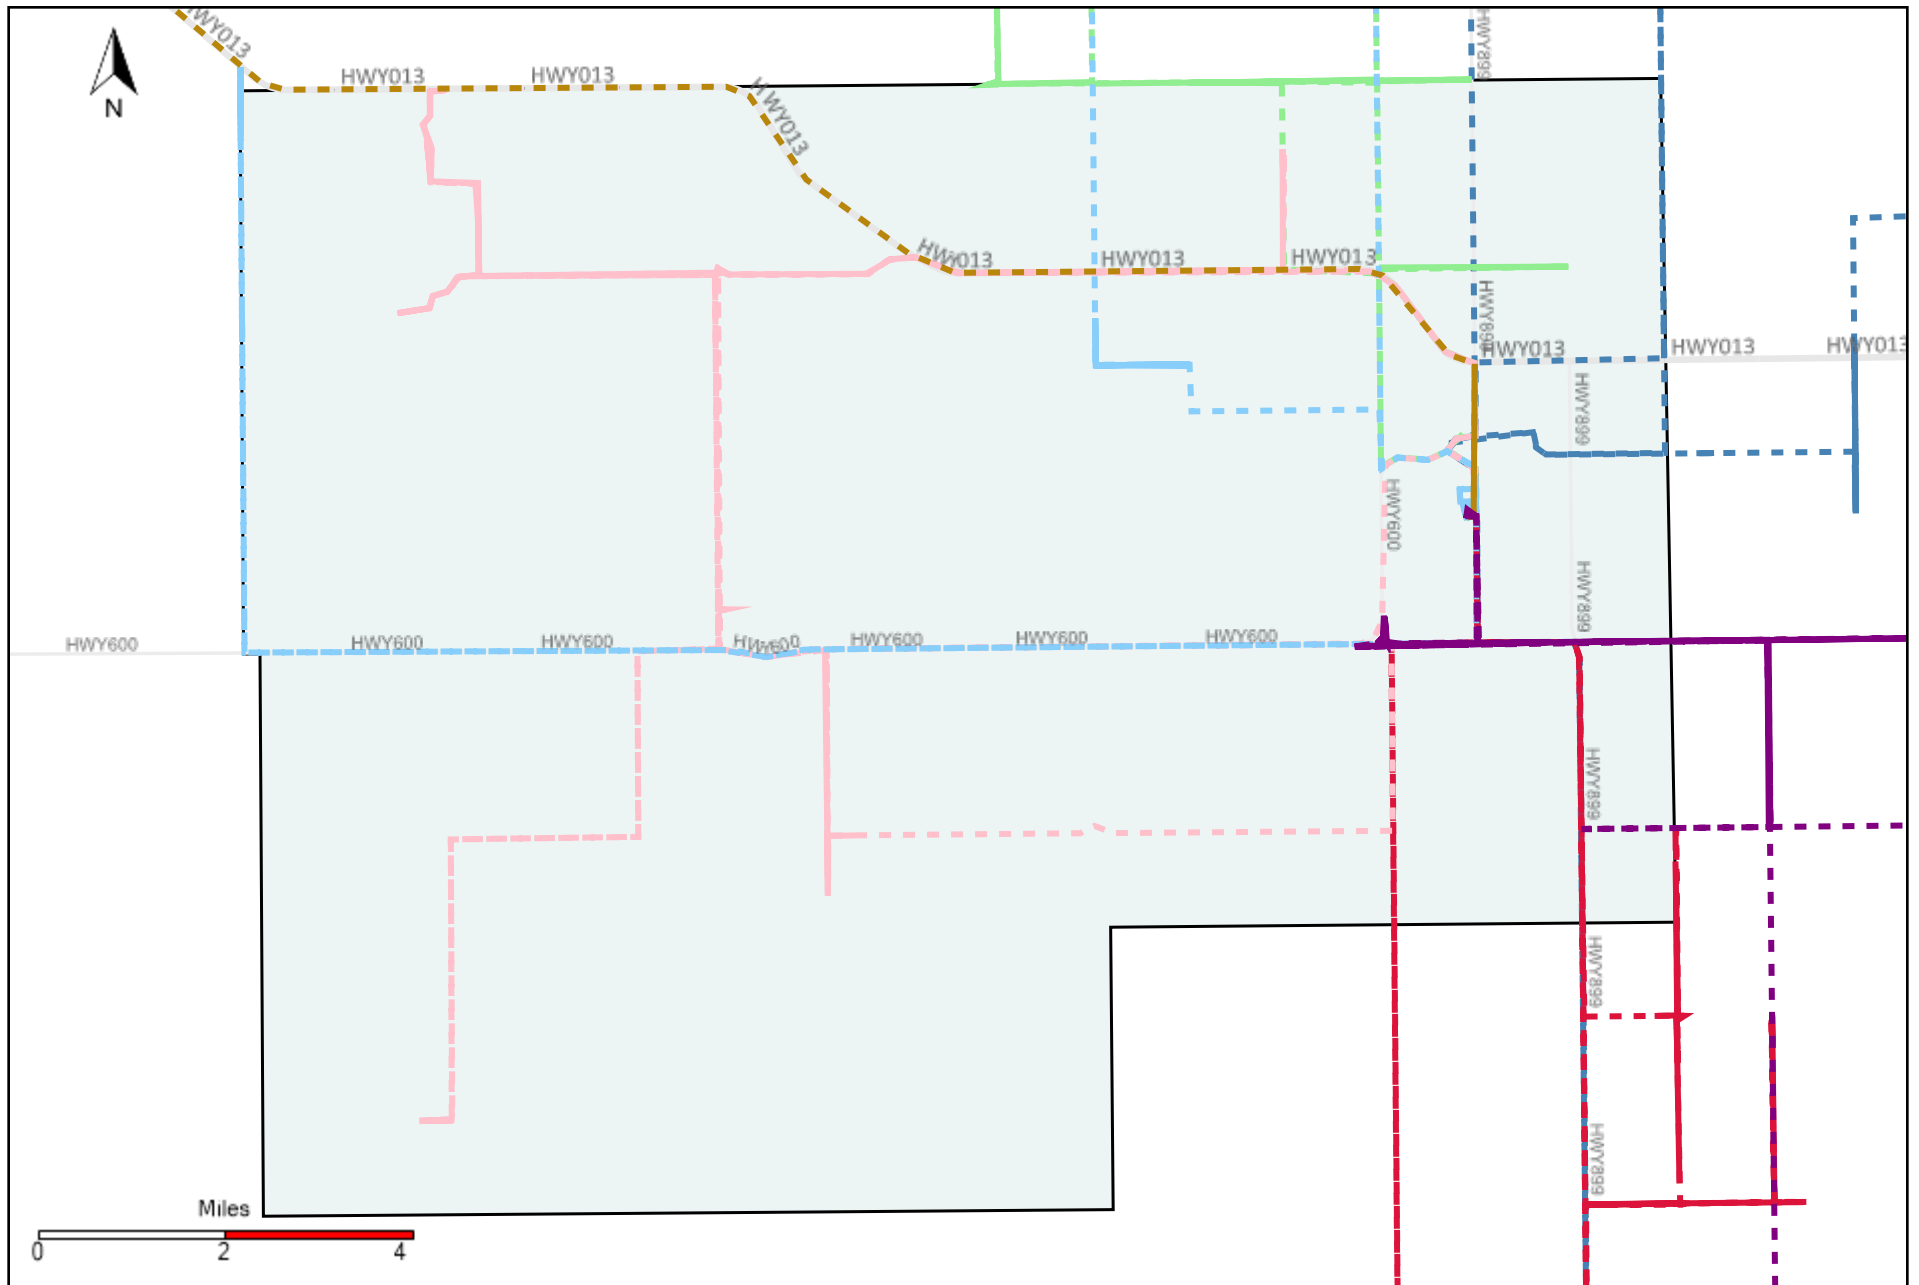

Division: 3 Grader Report(2021-11-21 ~ 2021-11-27)

Vehicle Name List	Total Distance(km)	Total Hours
*****	1631.82	98 hrs 33 min 11 sec