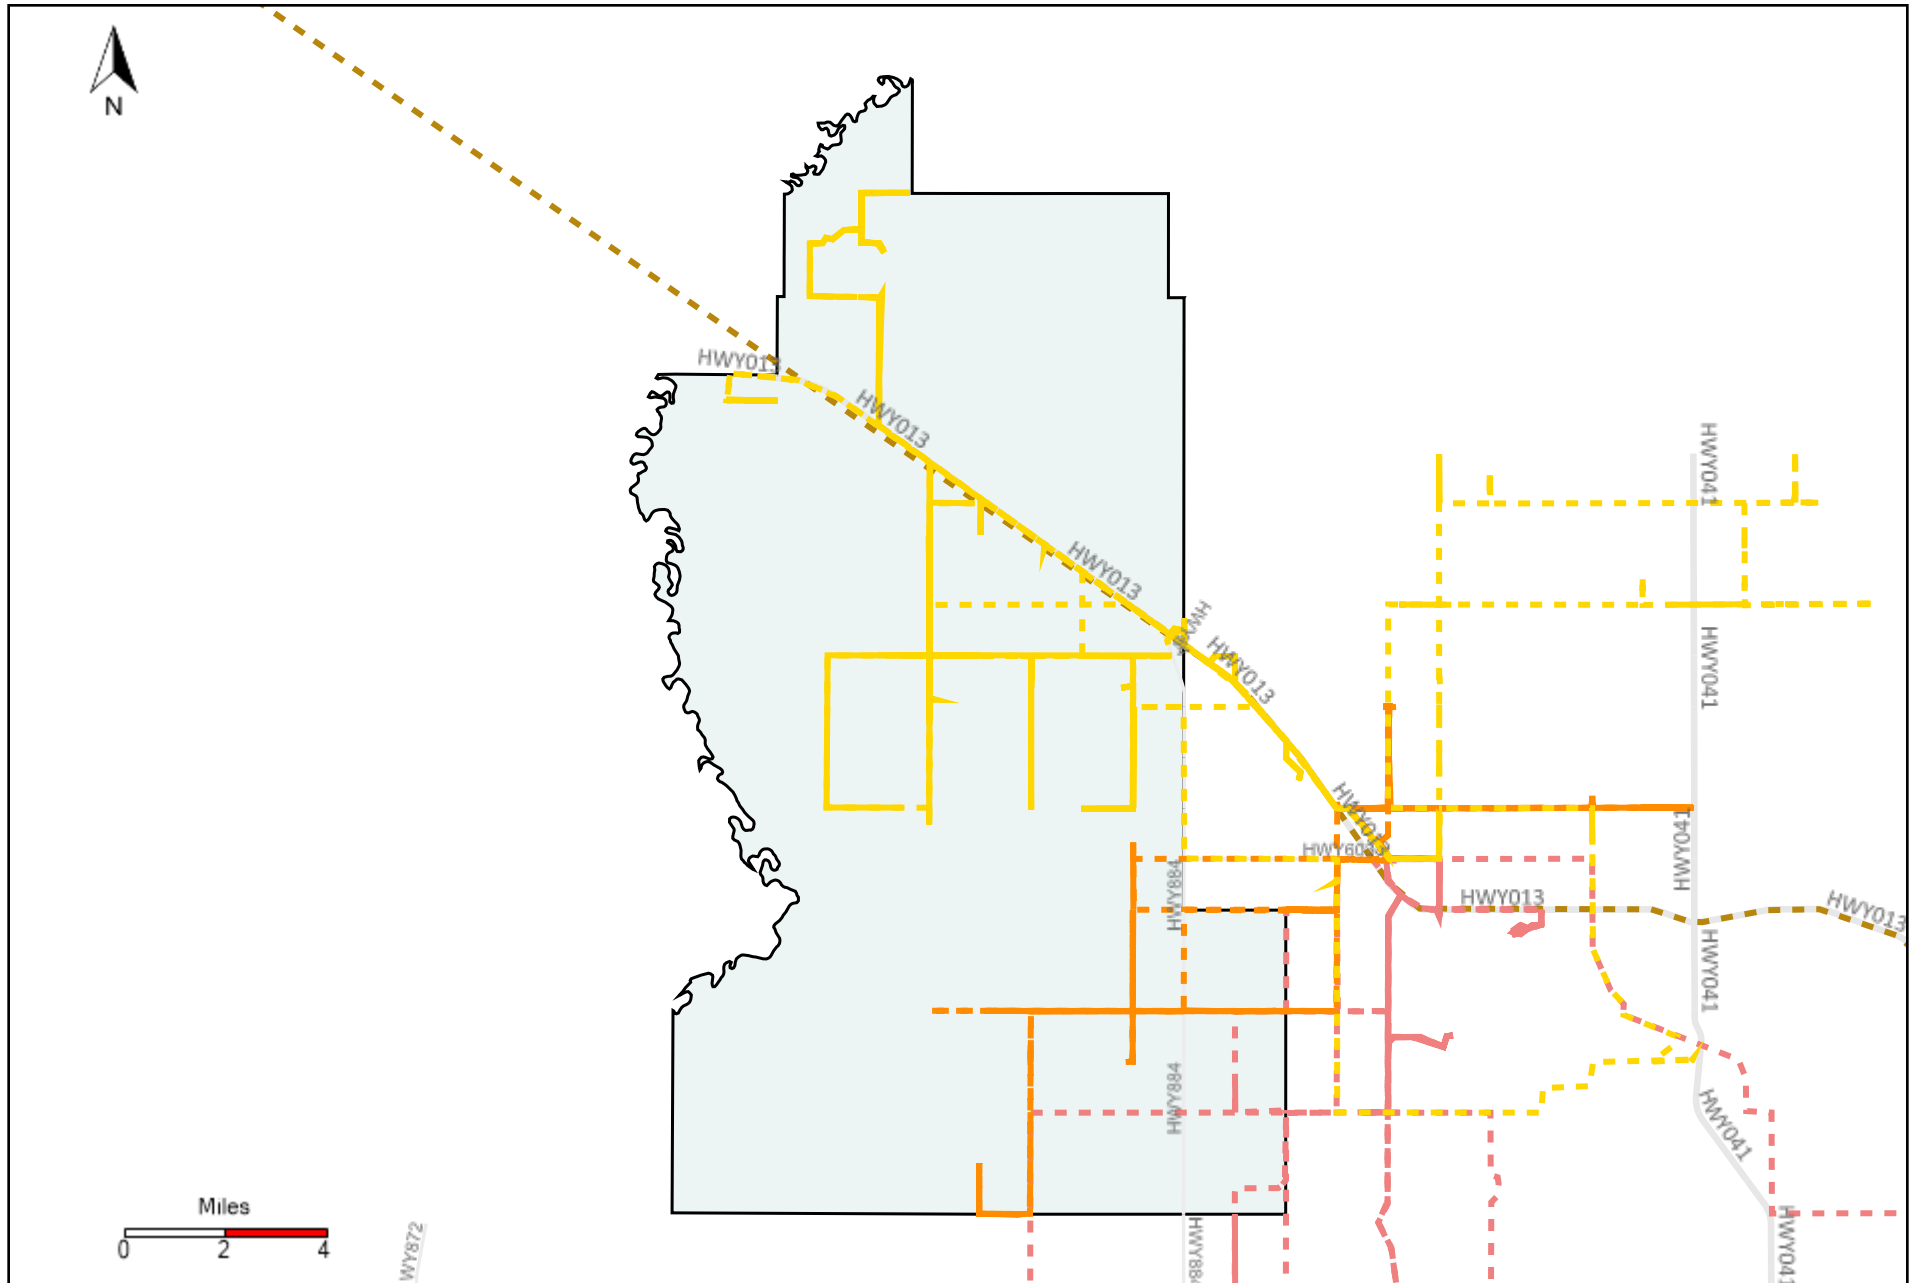

Division: 7 Grader Report(2021-11-21 ~ 2021-11-27)

Vehicle Name List	Total Distance(km)	Total Hours
*****	1691.97	115 hrs 35 min 53 sec