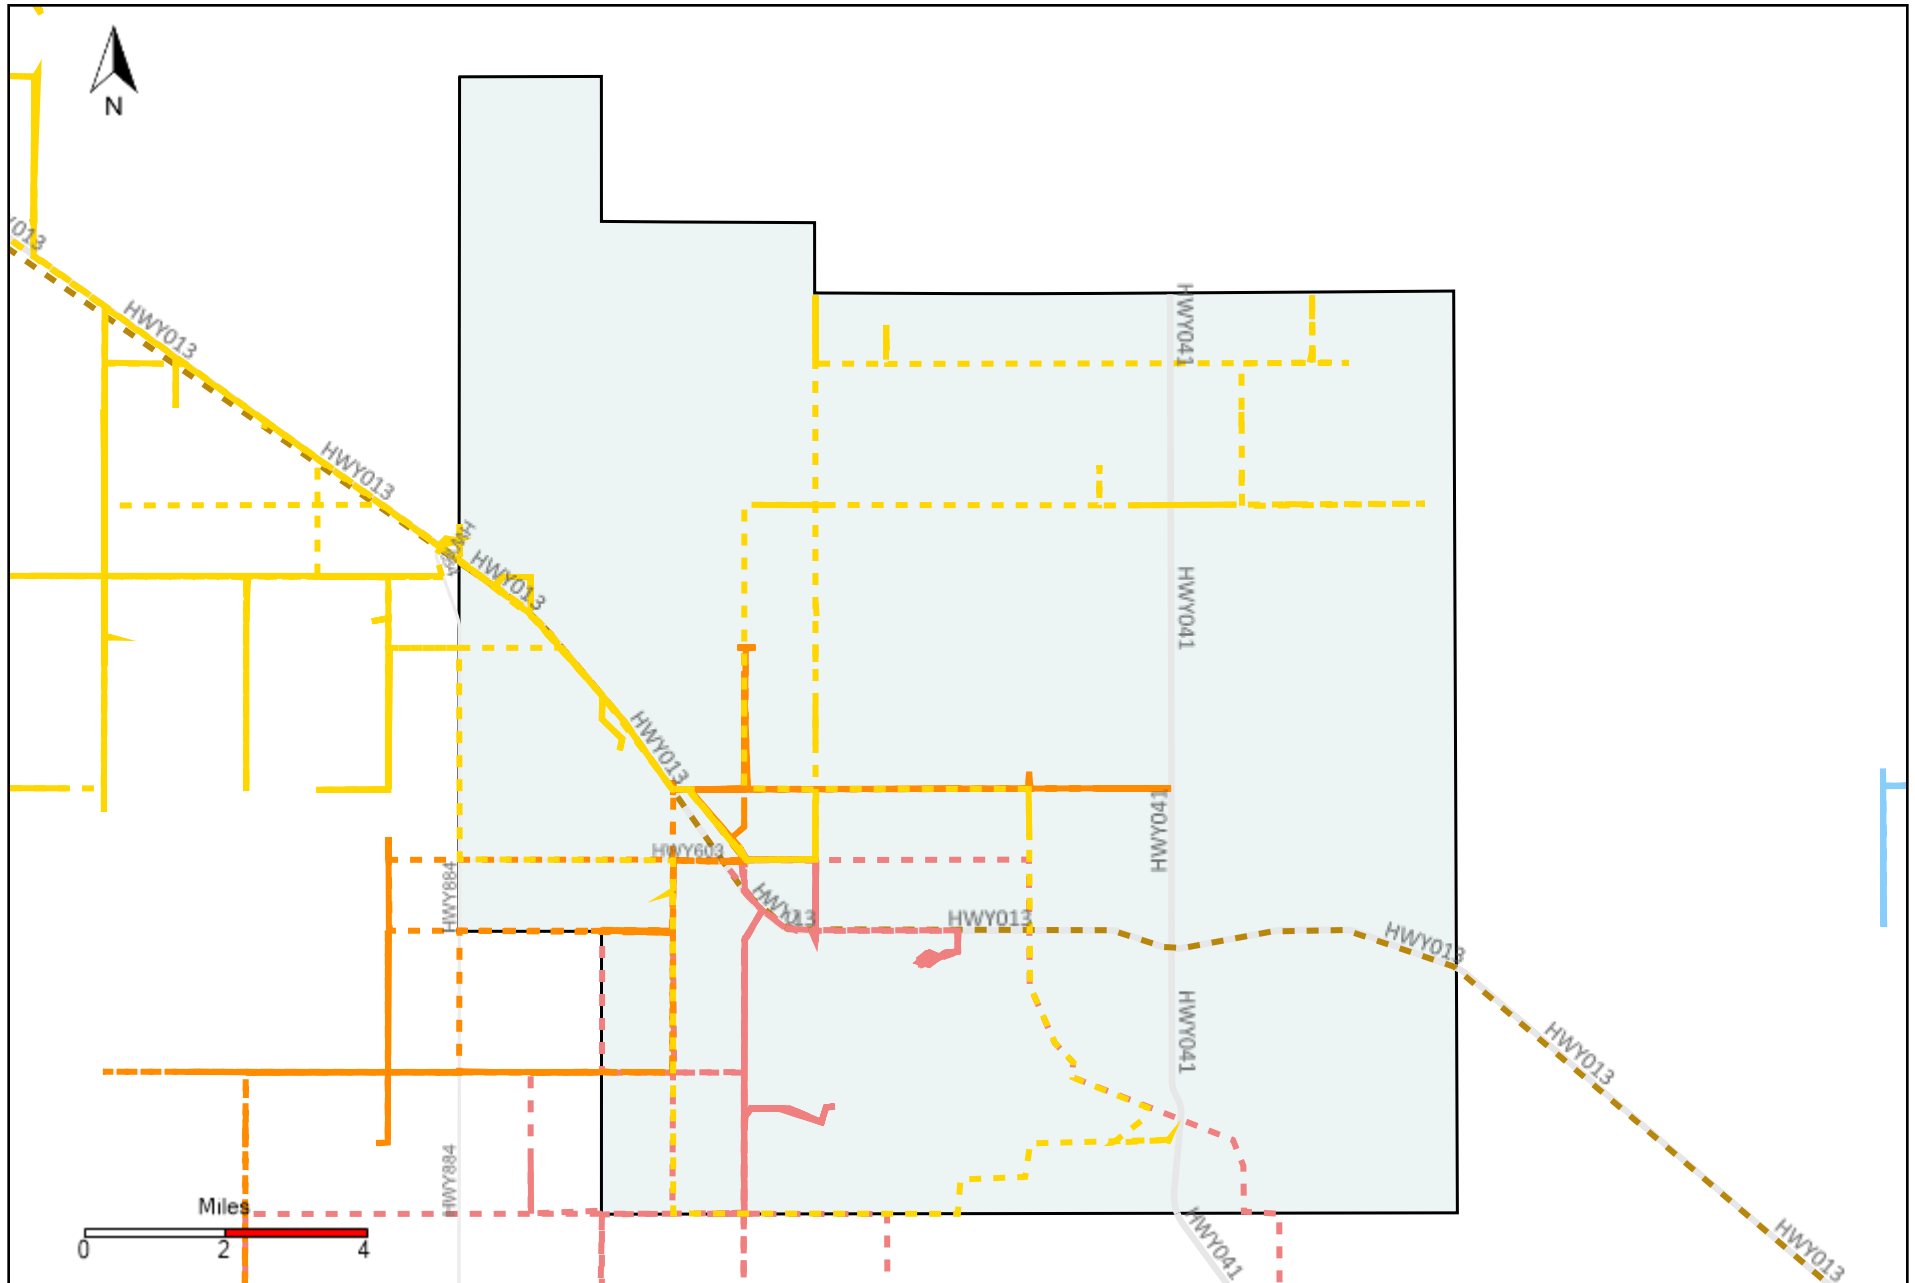

Division: 6 Grader Report(2021-11-21 ~ 2021-11-27)

Vehicle Name List	Total Distance(km)	Total Hours
*****	1691.97	115 hrs 35 min 53 sec