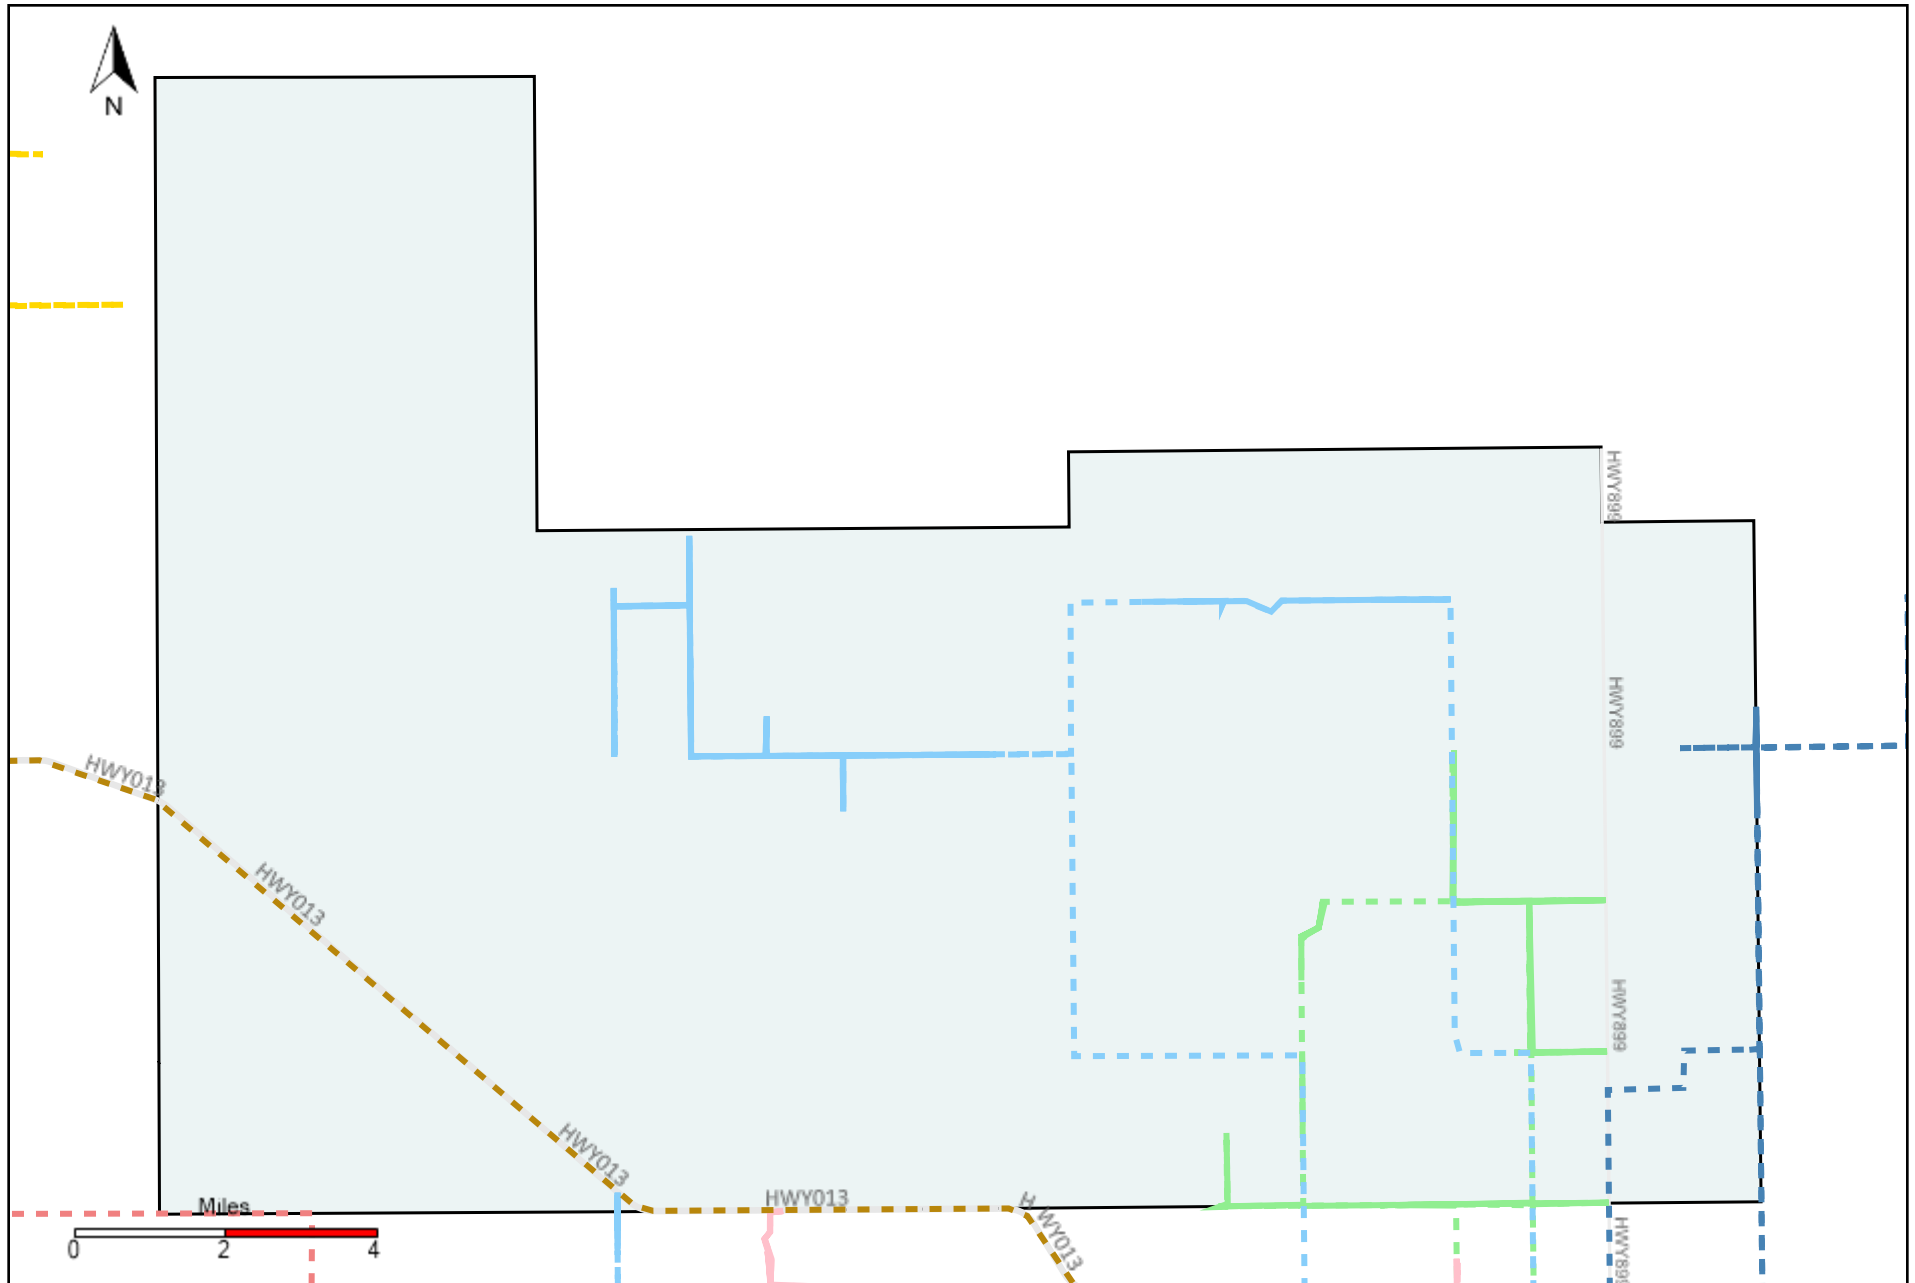

Division: 4 Grader Report(2021-11-21 ~ 2021-11-27)

Vehicle Name List	Total Distance(km)	Total Hours
*****	1403.69	77 hrs 58 min 16 sec