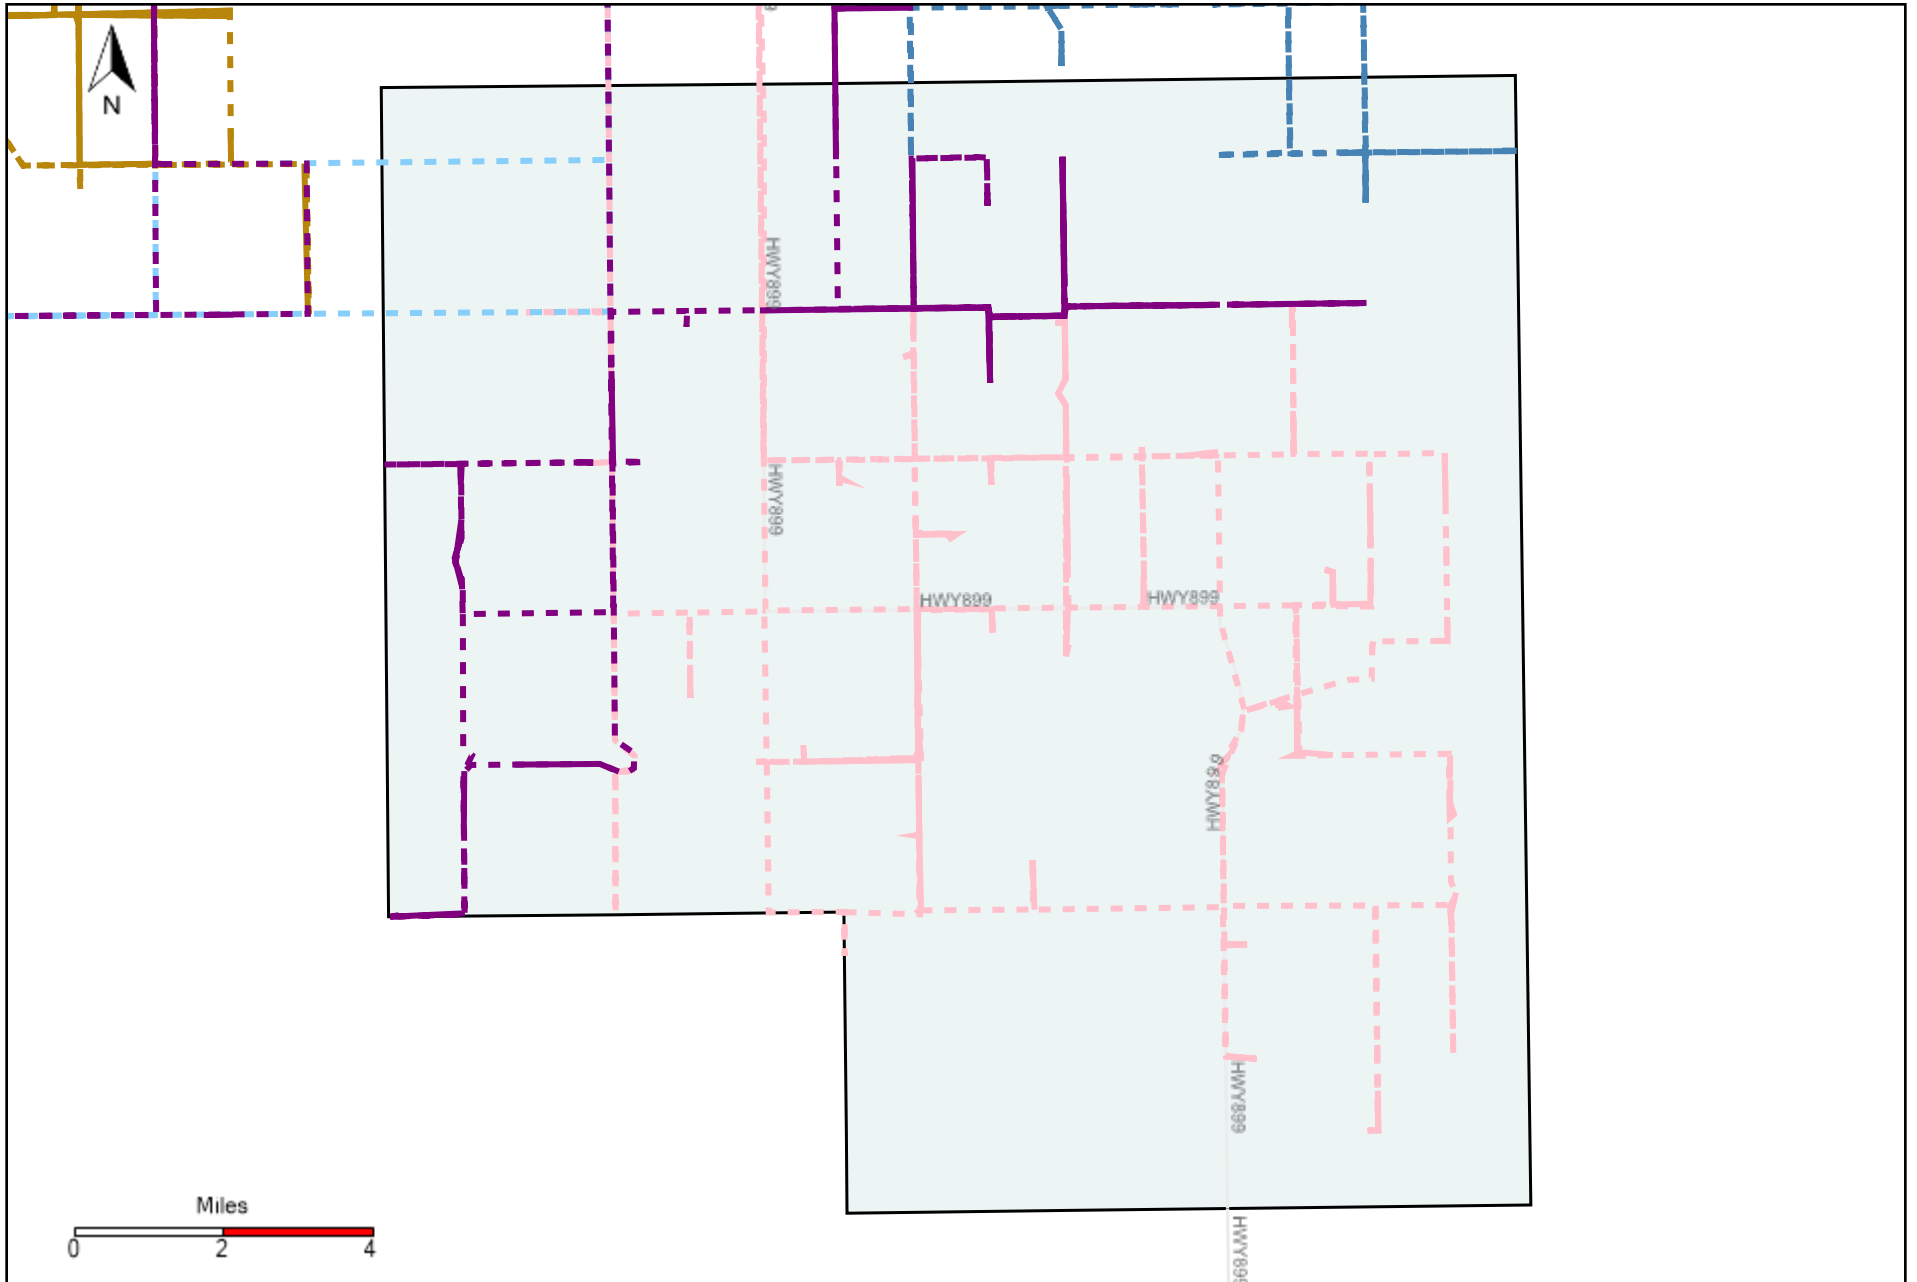

# Provost Weekly Grader Report (2021-11-14 ~ 2021-11-20)

# Division: 1 Grader Report(2021-11-14 ~ 2021-11-20)

Vehicle Name List	Total Distance(km)	Total Hours
*****	1547.33	79 hrs 24 min 32 sec