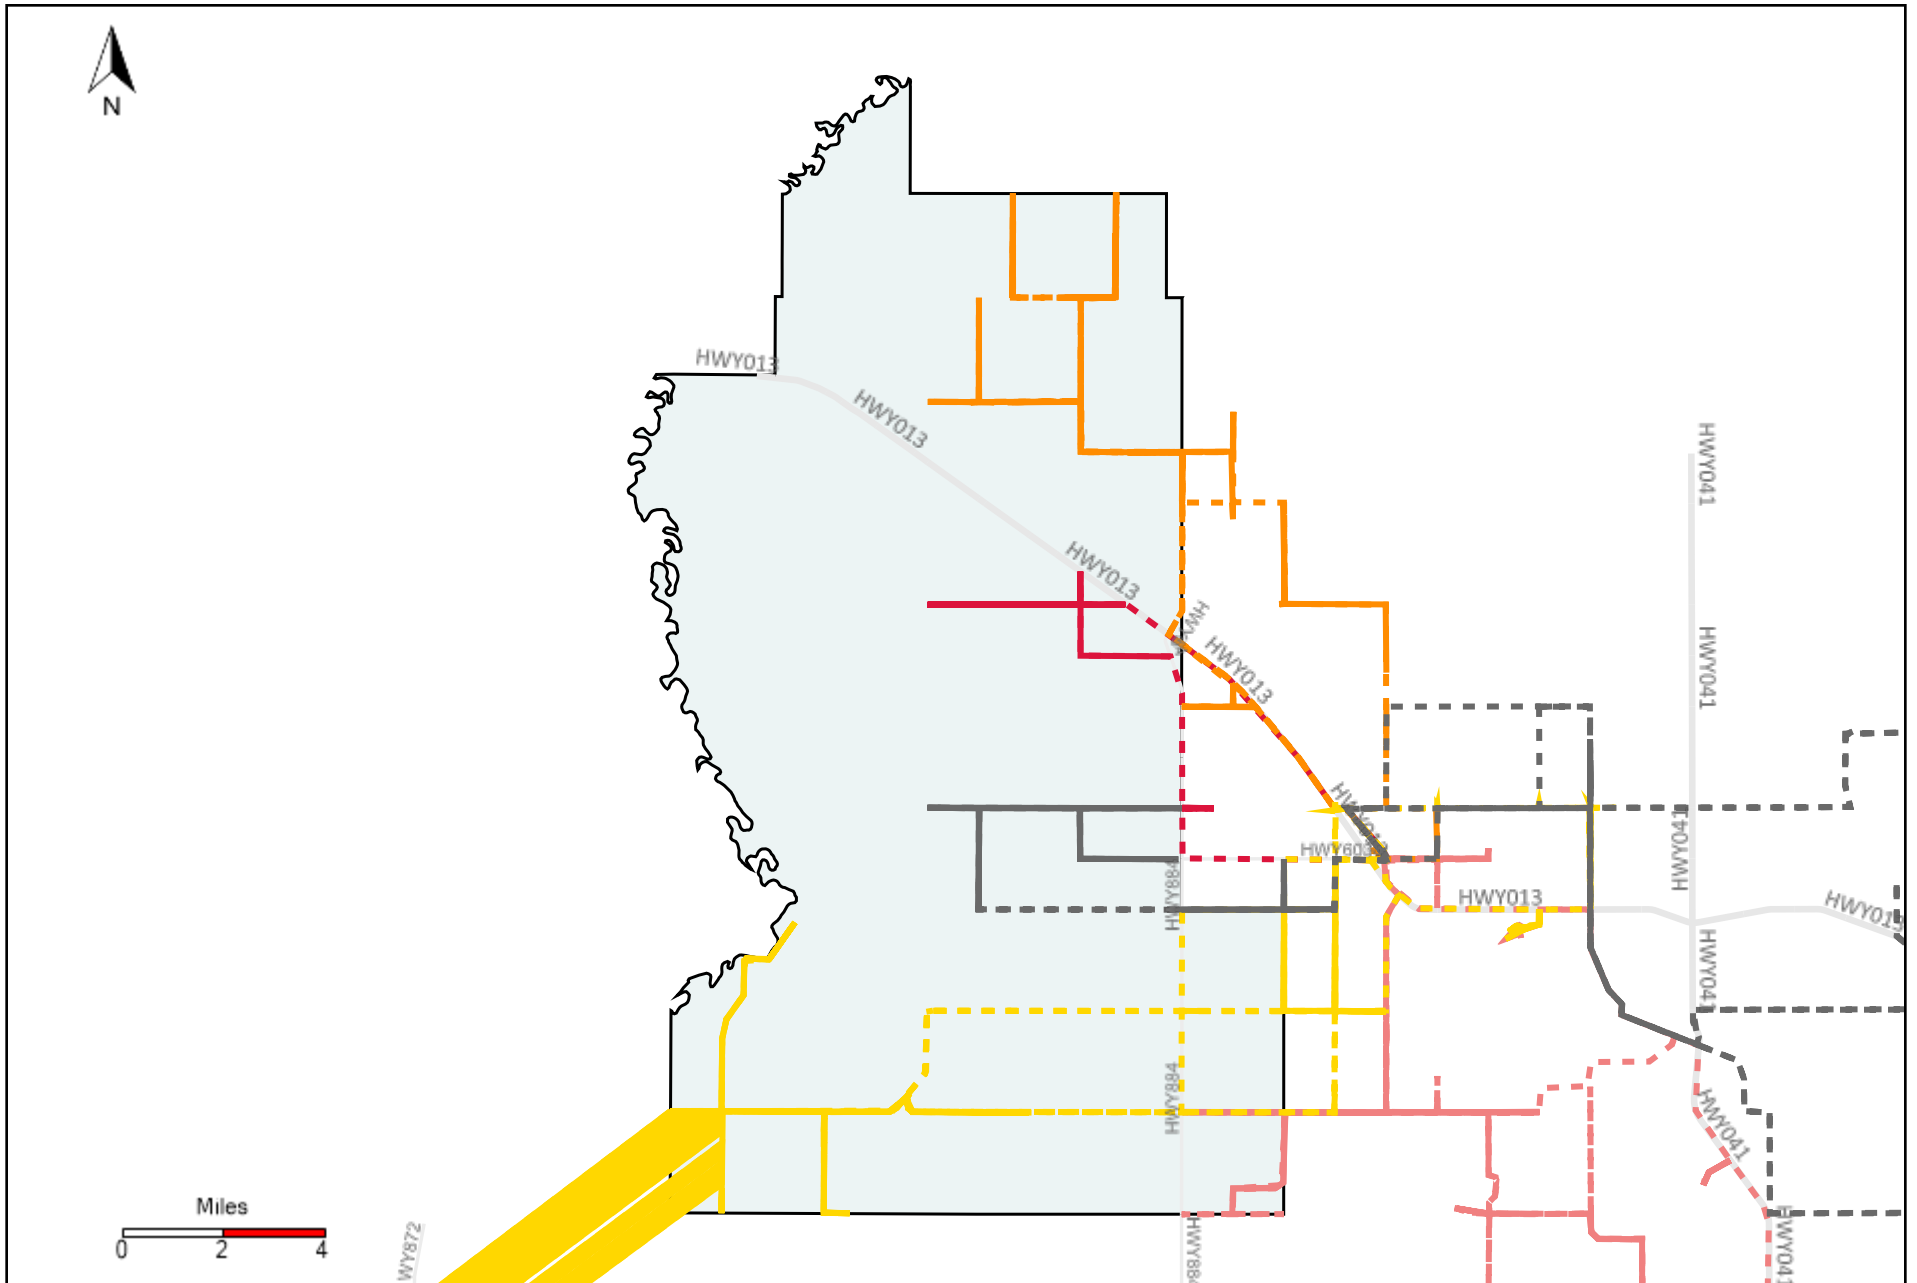

# Division: 4 Grader Report(2021-11-14 ~ 2021-11-20)

Vehicle Name List	Total Distance(km)	Total Hours
*****	1824.29	97 hrs 17 min 16 sec

# Division: 5 Grader Report(2021-11-14 ~ 2021-11-20)

Vehicle Name List	Total Distance(km)	Total Hours
*****	1035.98	61 hrs 28 min 56 sec

# Division: 6 Grader Report(2021-11-14 ~ 2021-11-20)

Vehicle Name List	Total Distance(km)	Total Hours
*****	23204.59	109 hrs 36 min 33 sec

# Division: 7 Grader Report(2021-11-14 ~ 2021-11-20)

Vehicle Name List	Total Distance(km)	Total Hours
*****	23204.59	109 hrs 36 min 33 sec