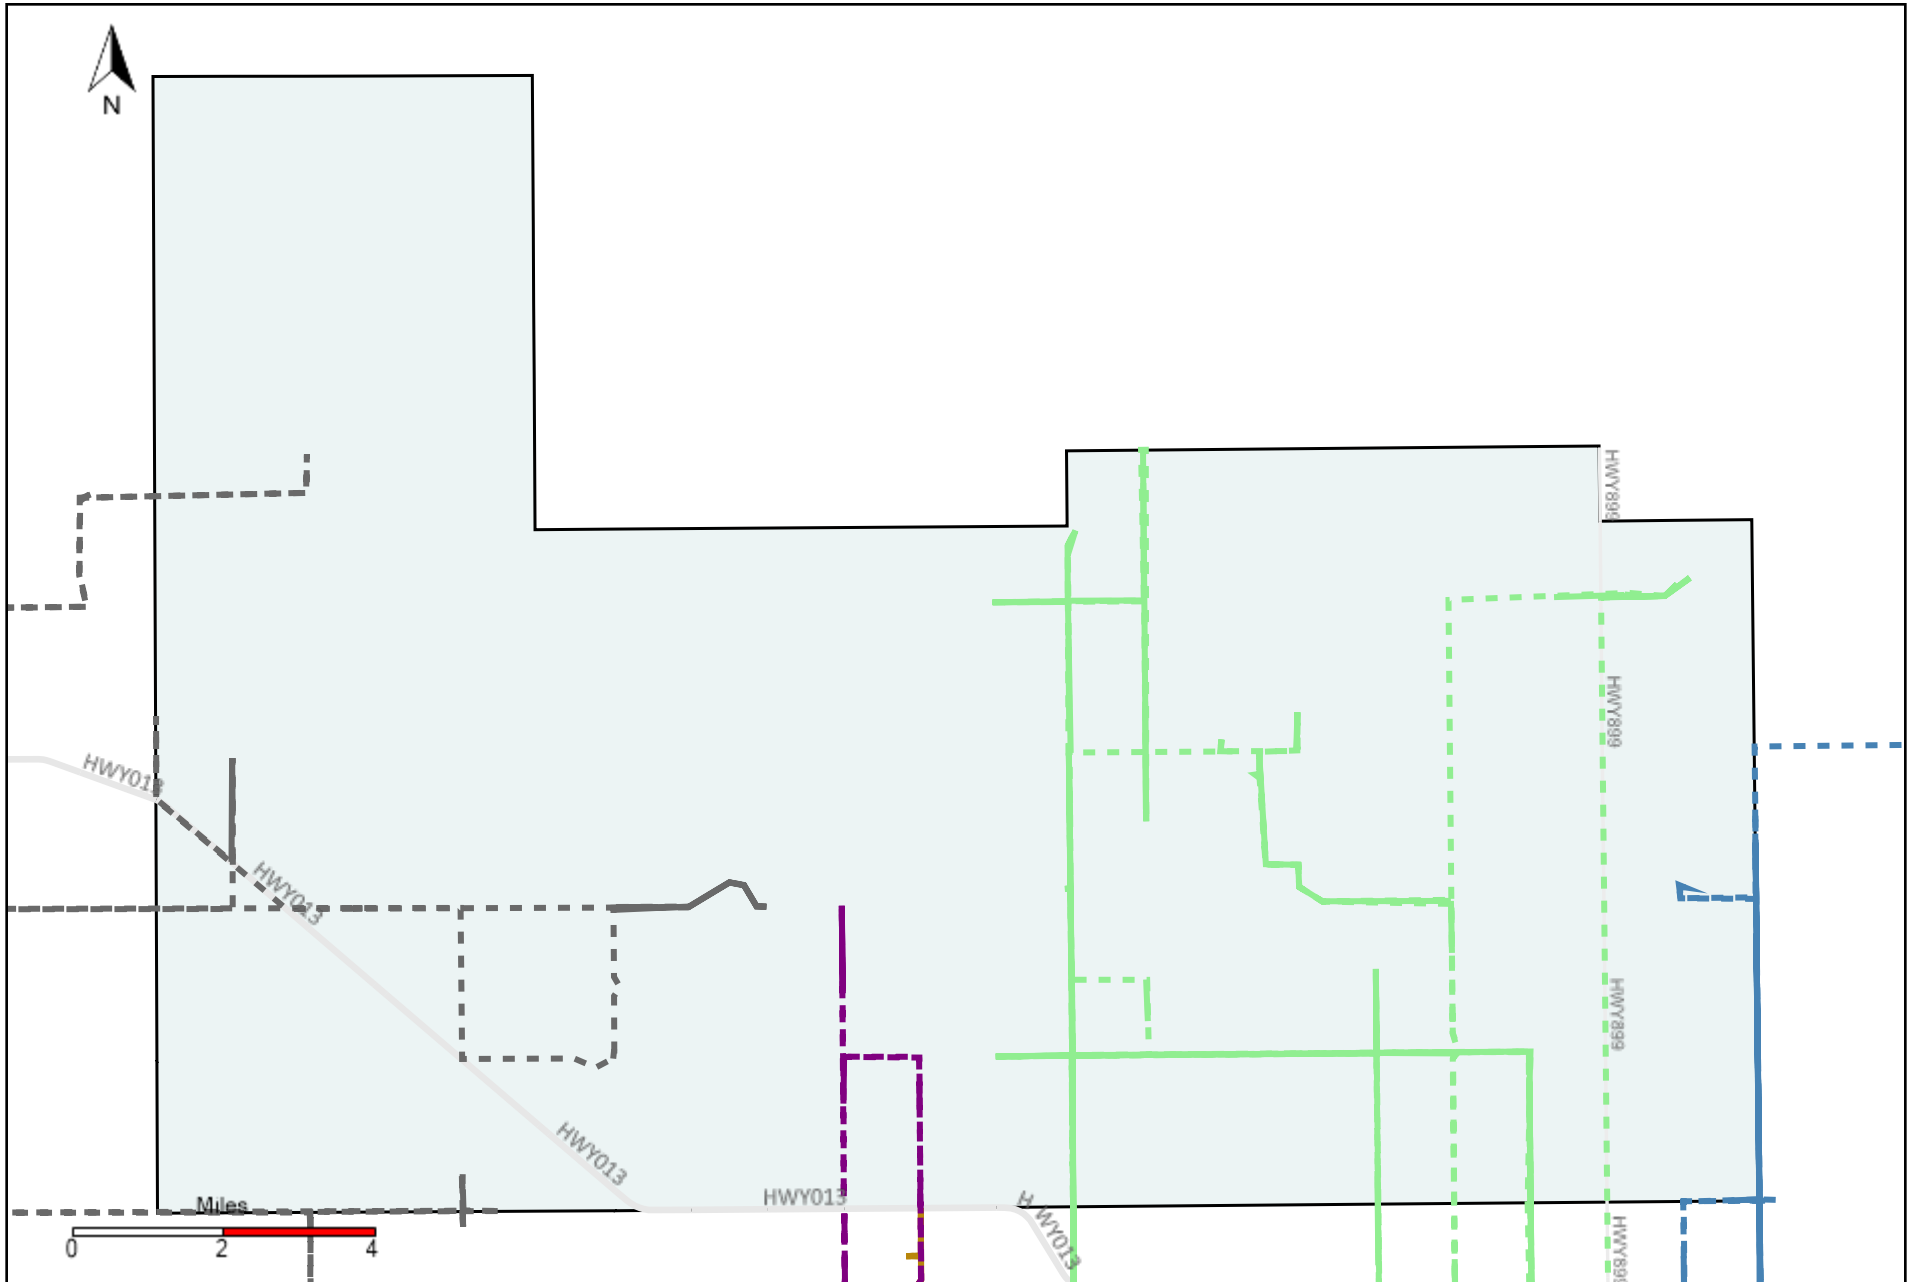

Division: 4 Grader Report(2021-11-14 ~ 2021-11-20)

Vehicle Name List	Total Distance(km)	Total Hours
*****	1824.29	97 hrs 17 min 16 sec