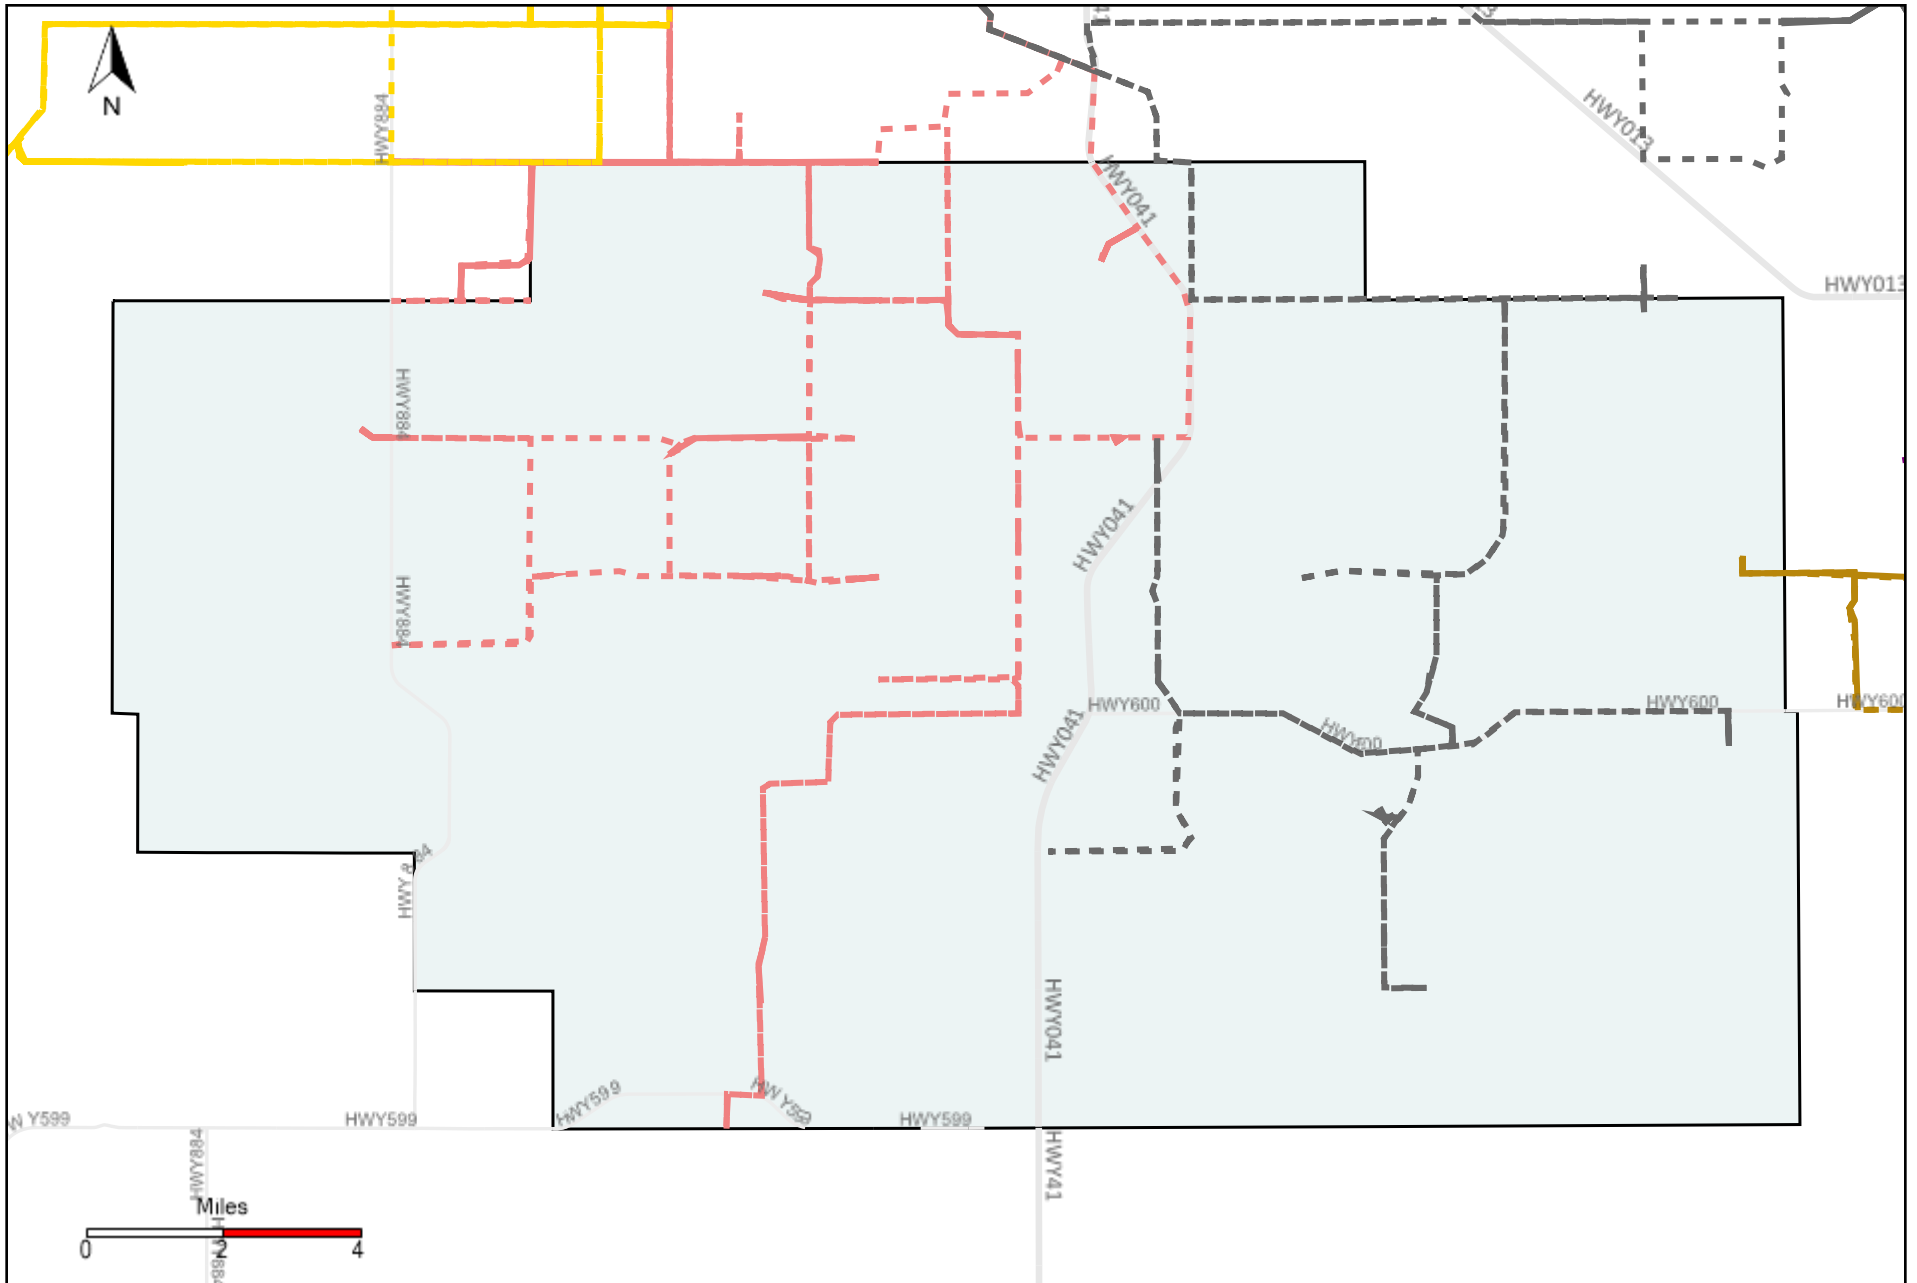

Division: 5 Grader Report(2021-11-14 ~ 2021-11-20)

Vehicle Name List	Total Distance(km)	Total Hours
*****	1035.98	61 hrs 28 min 56 sec