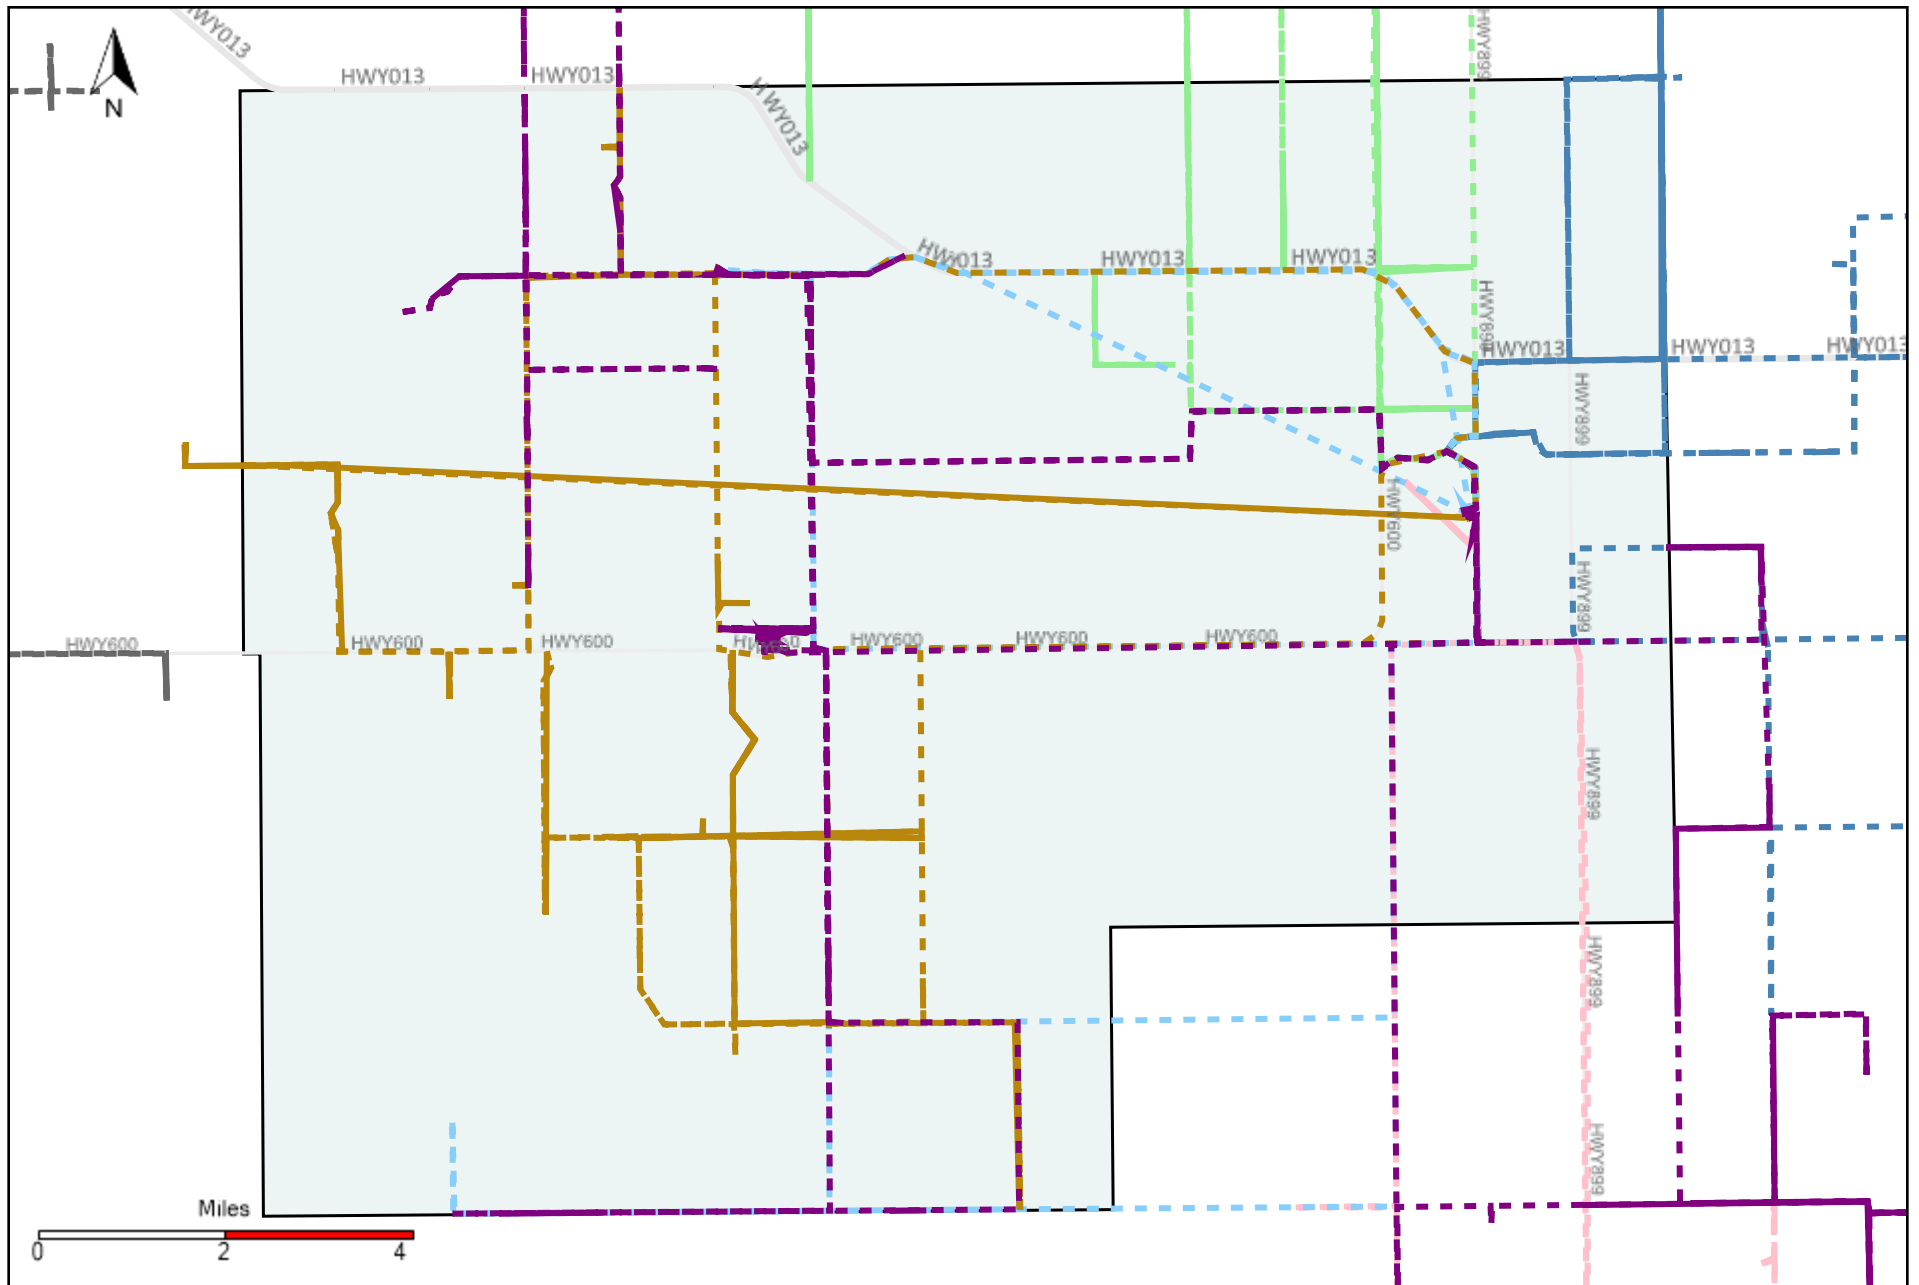

# Division: 1 Grader Report(2021-11-14 ~ 2021-11-20)

Vehicle Name List	Total Distance(km)	Total Hours
*****	1547.33	79 hrs 24 min 32 sec

# Division: 2 Grader Report(2021-11-14 ~ 2021-11-20)

Vehicle Name List	Total Distance(km)	Total Hours
*****	1023.36	51 hrs 59 min 56 sec

# Division: 3 Grader Report(2021-11-14 ~ 2021-11-20)

Vehicle Name List	Total Distance(km)	Total Hours
*****	2191.52	119 hrs 53 min 34 sec

# Division: 7 Grader Report(2021-11-14 ~ 2021-11-20)

Vehicle Name List	Total Distance(km)	Total Hours
*****	23204.59	109 hrs 36 min 33 sec