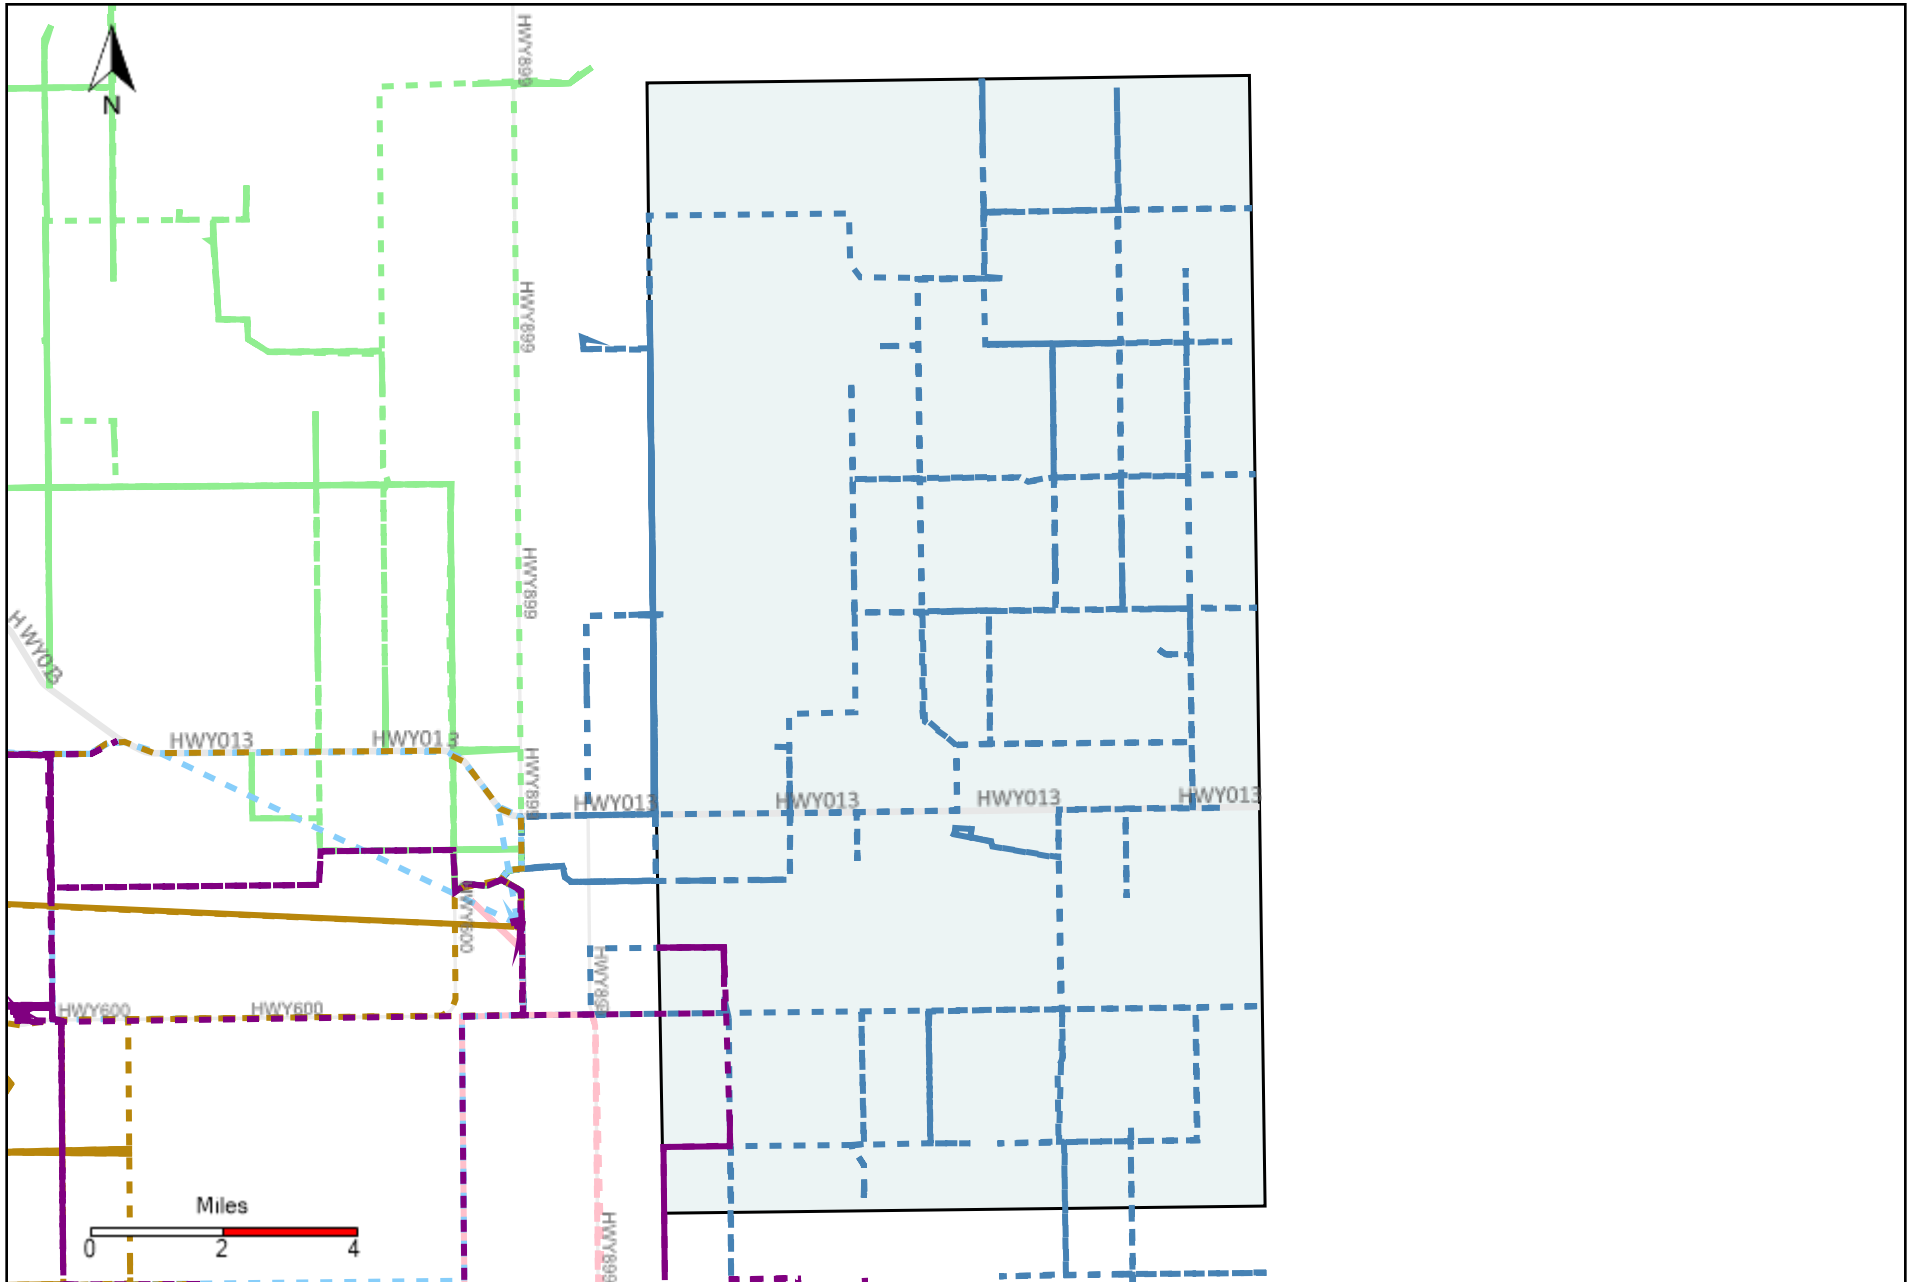

Division: 2 Grader Report(2021-11-14 ~ 2021-11-20)

Vehicle Name List	Total Distance(km)	Total Hours
*****	1023.36	51 hrs 59 min 56 sec