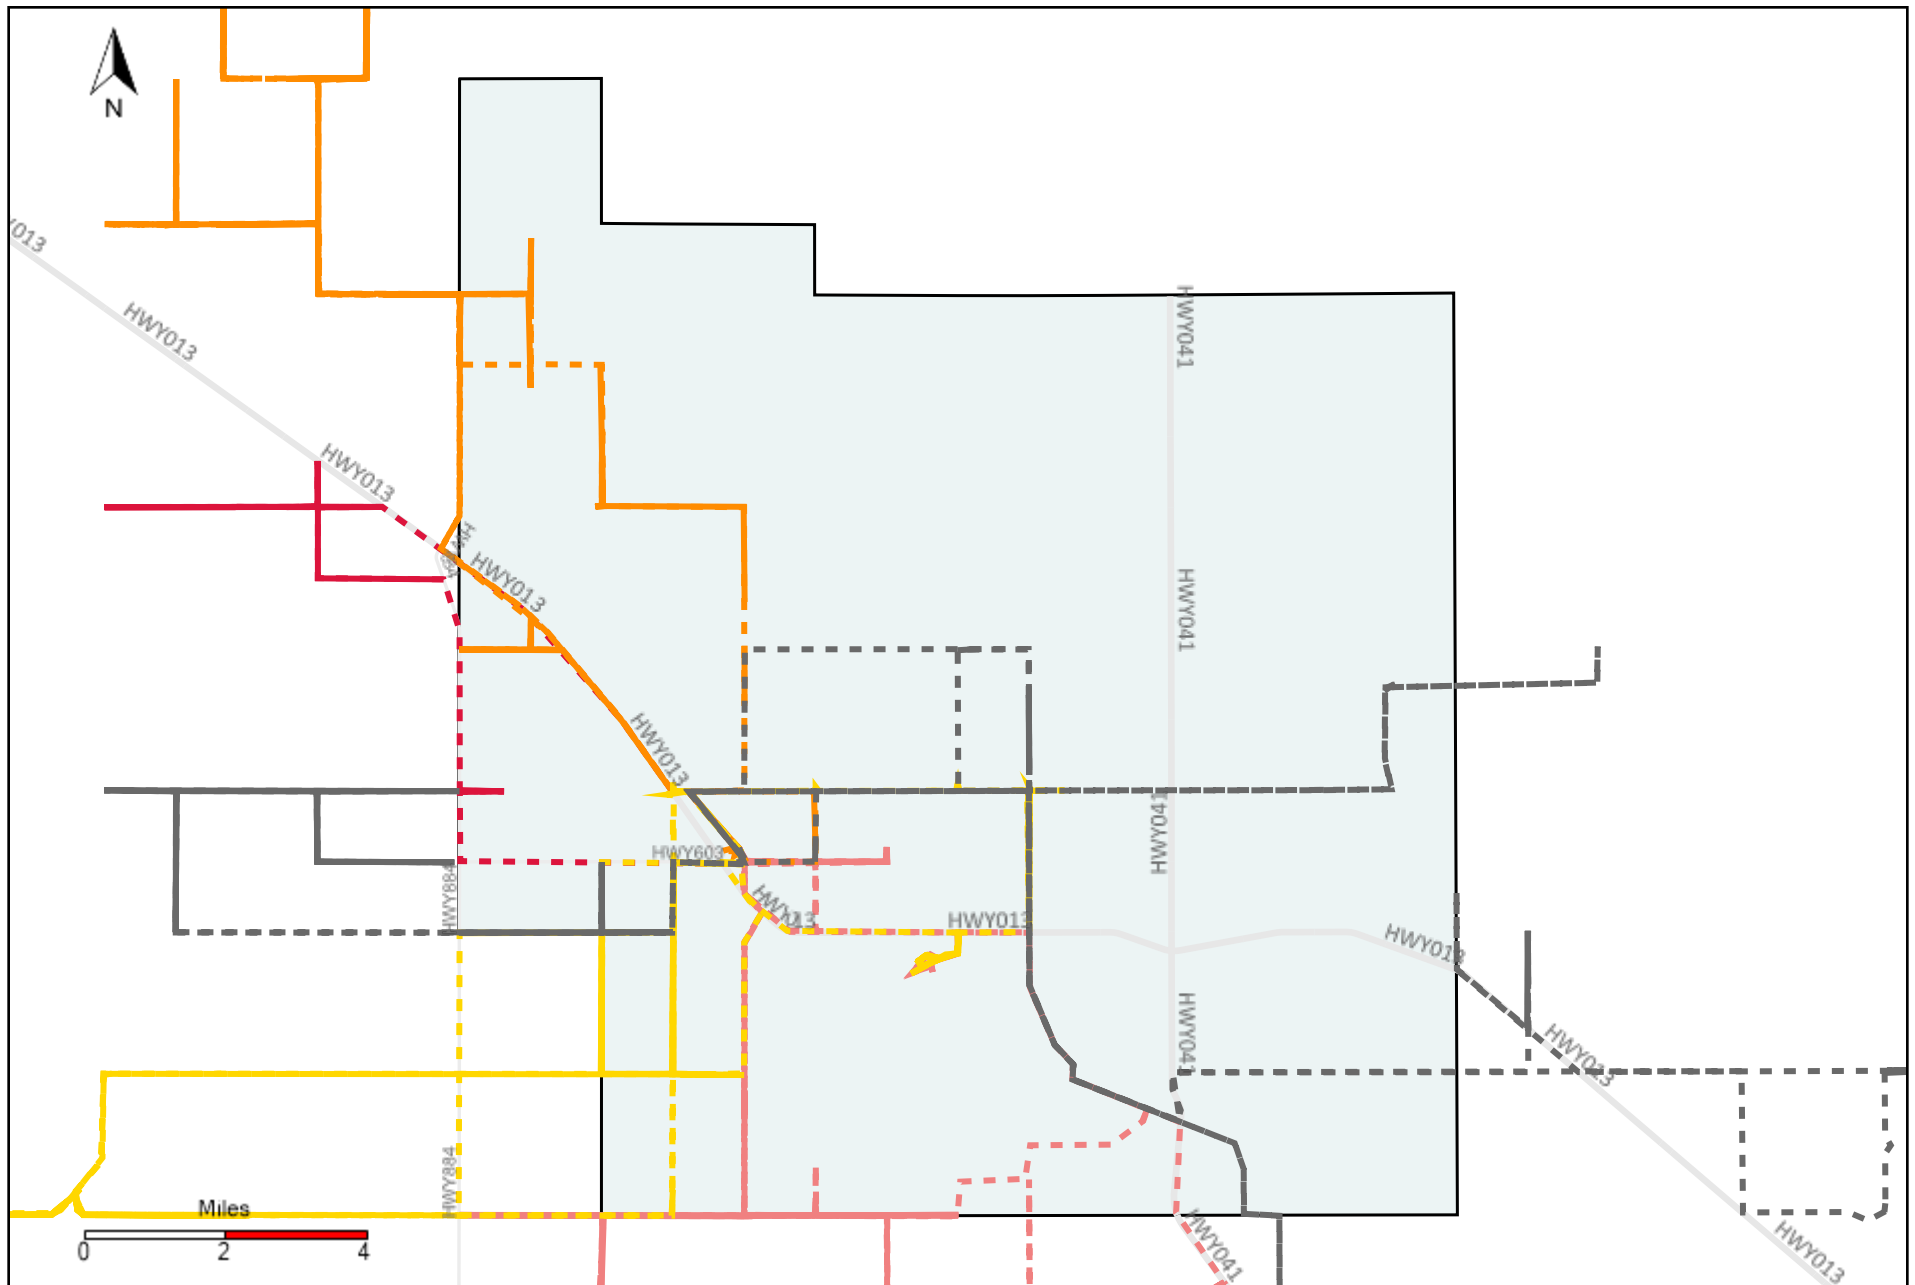

Division: 6 Grader Report(2021-11-14 ~ 2021-11-20)

Vehicle Name List	Total Distance(km)	Total Hours
*****	23204.59	109 hrs 36 min 33 sec