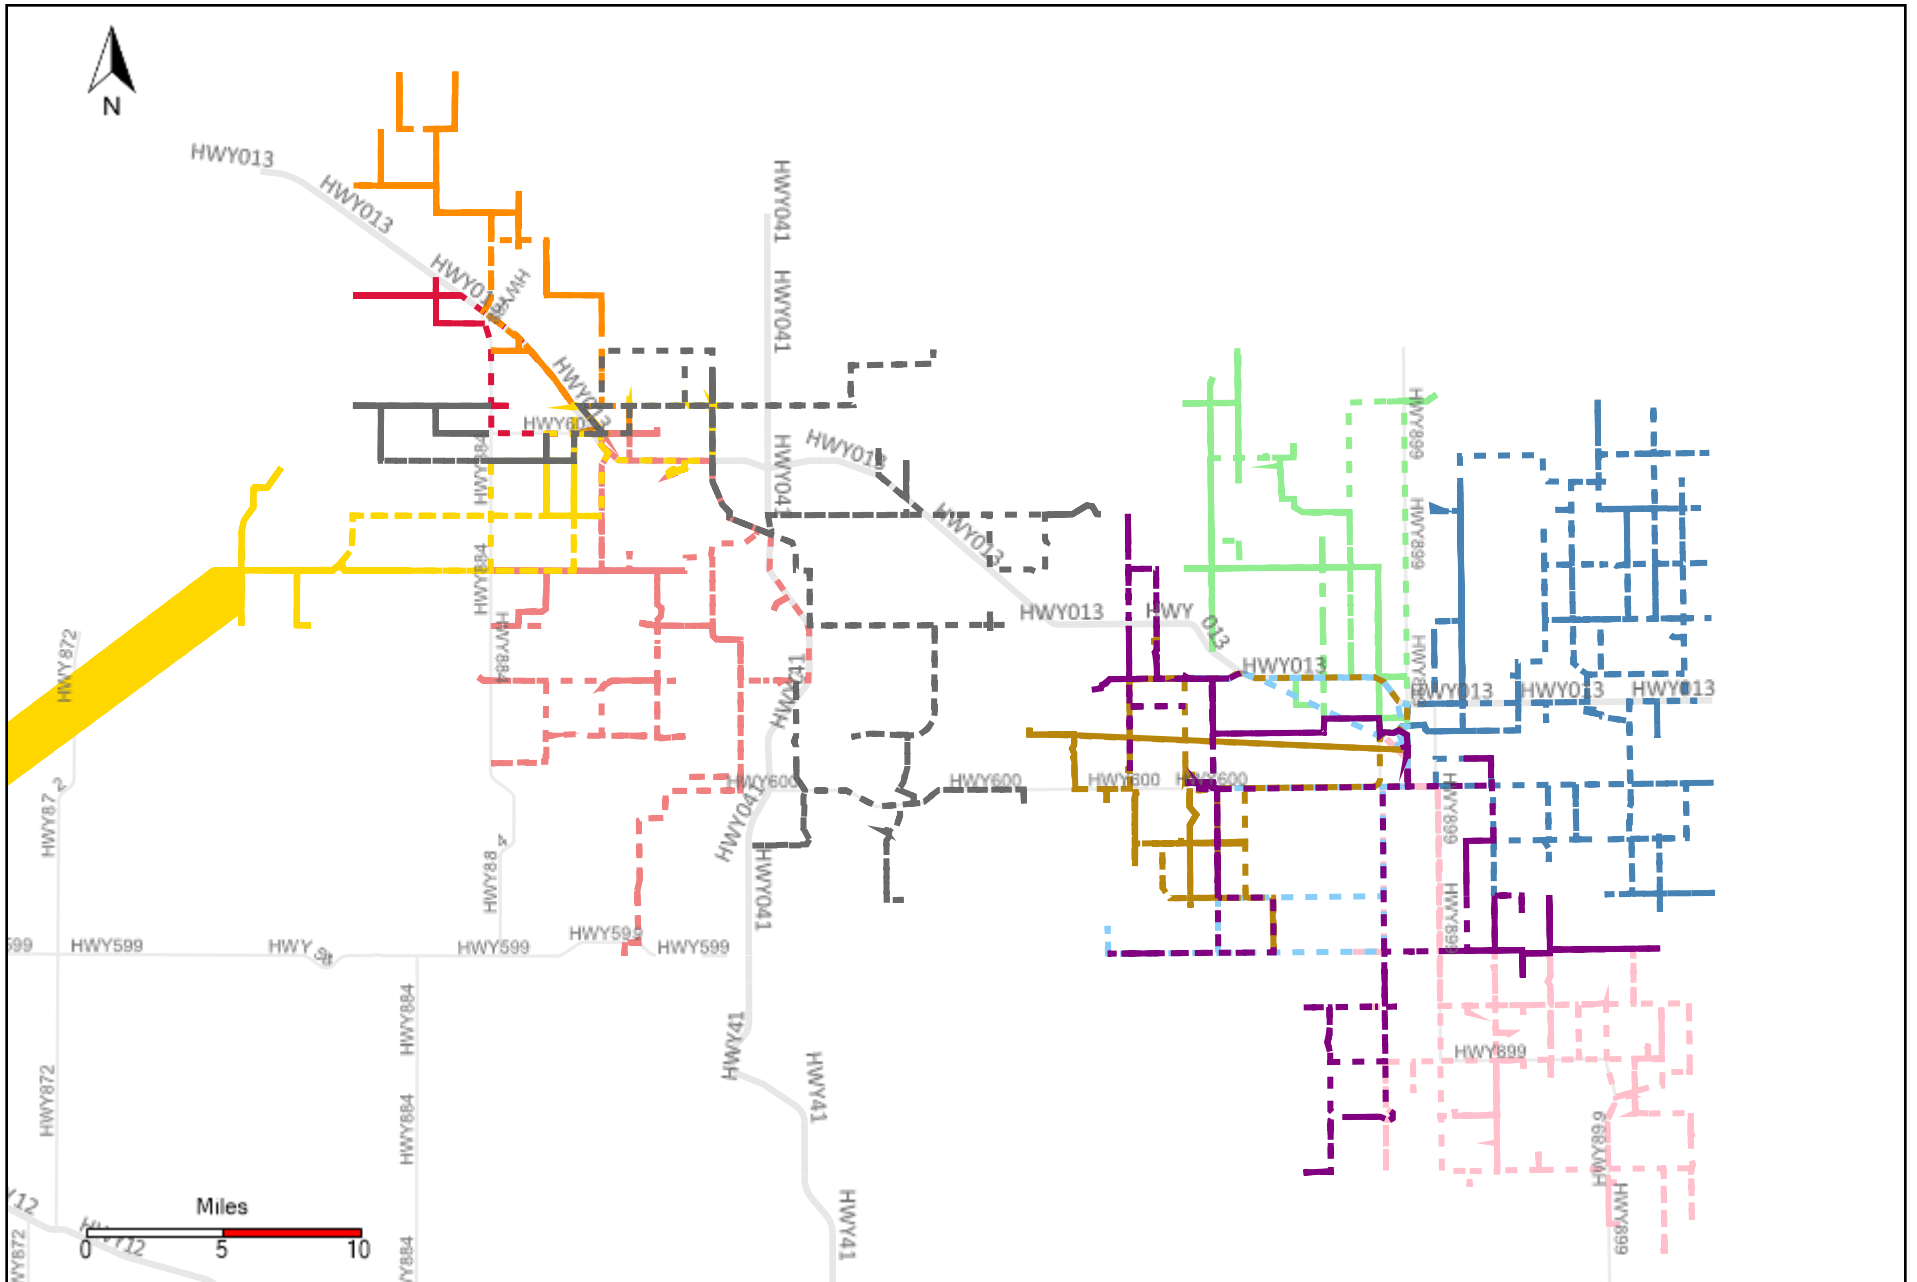

# Provost Weekly Grader Report (2021-11-14 ~ 2021-11-20)

# Division: 1 Grader Report(2021-11-14 ~ 2021-11-20)

Vehicle Name List	Total Distance(km)	Total Hours
*****	1547.33	79 hrs 24 min 32 sec

# Division: 3 Grader Report(2021-11-14 ~ 2021-11-20)

Vehicle Name List	Total Distance(km)	Total Hours
*****	2191.52	119 hrs 53 min 34 sec

# Division: 7 Grader Report(2021-11-14 ~ 2021-11-20)

Vehicle Name List	Total Distance(km)	Total Hours
*****	23204.59	109 hrs 36 min 33 sec