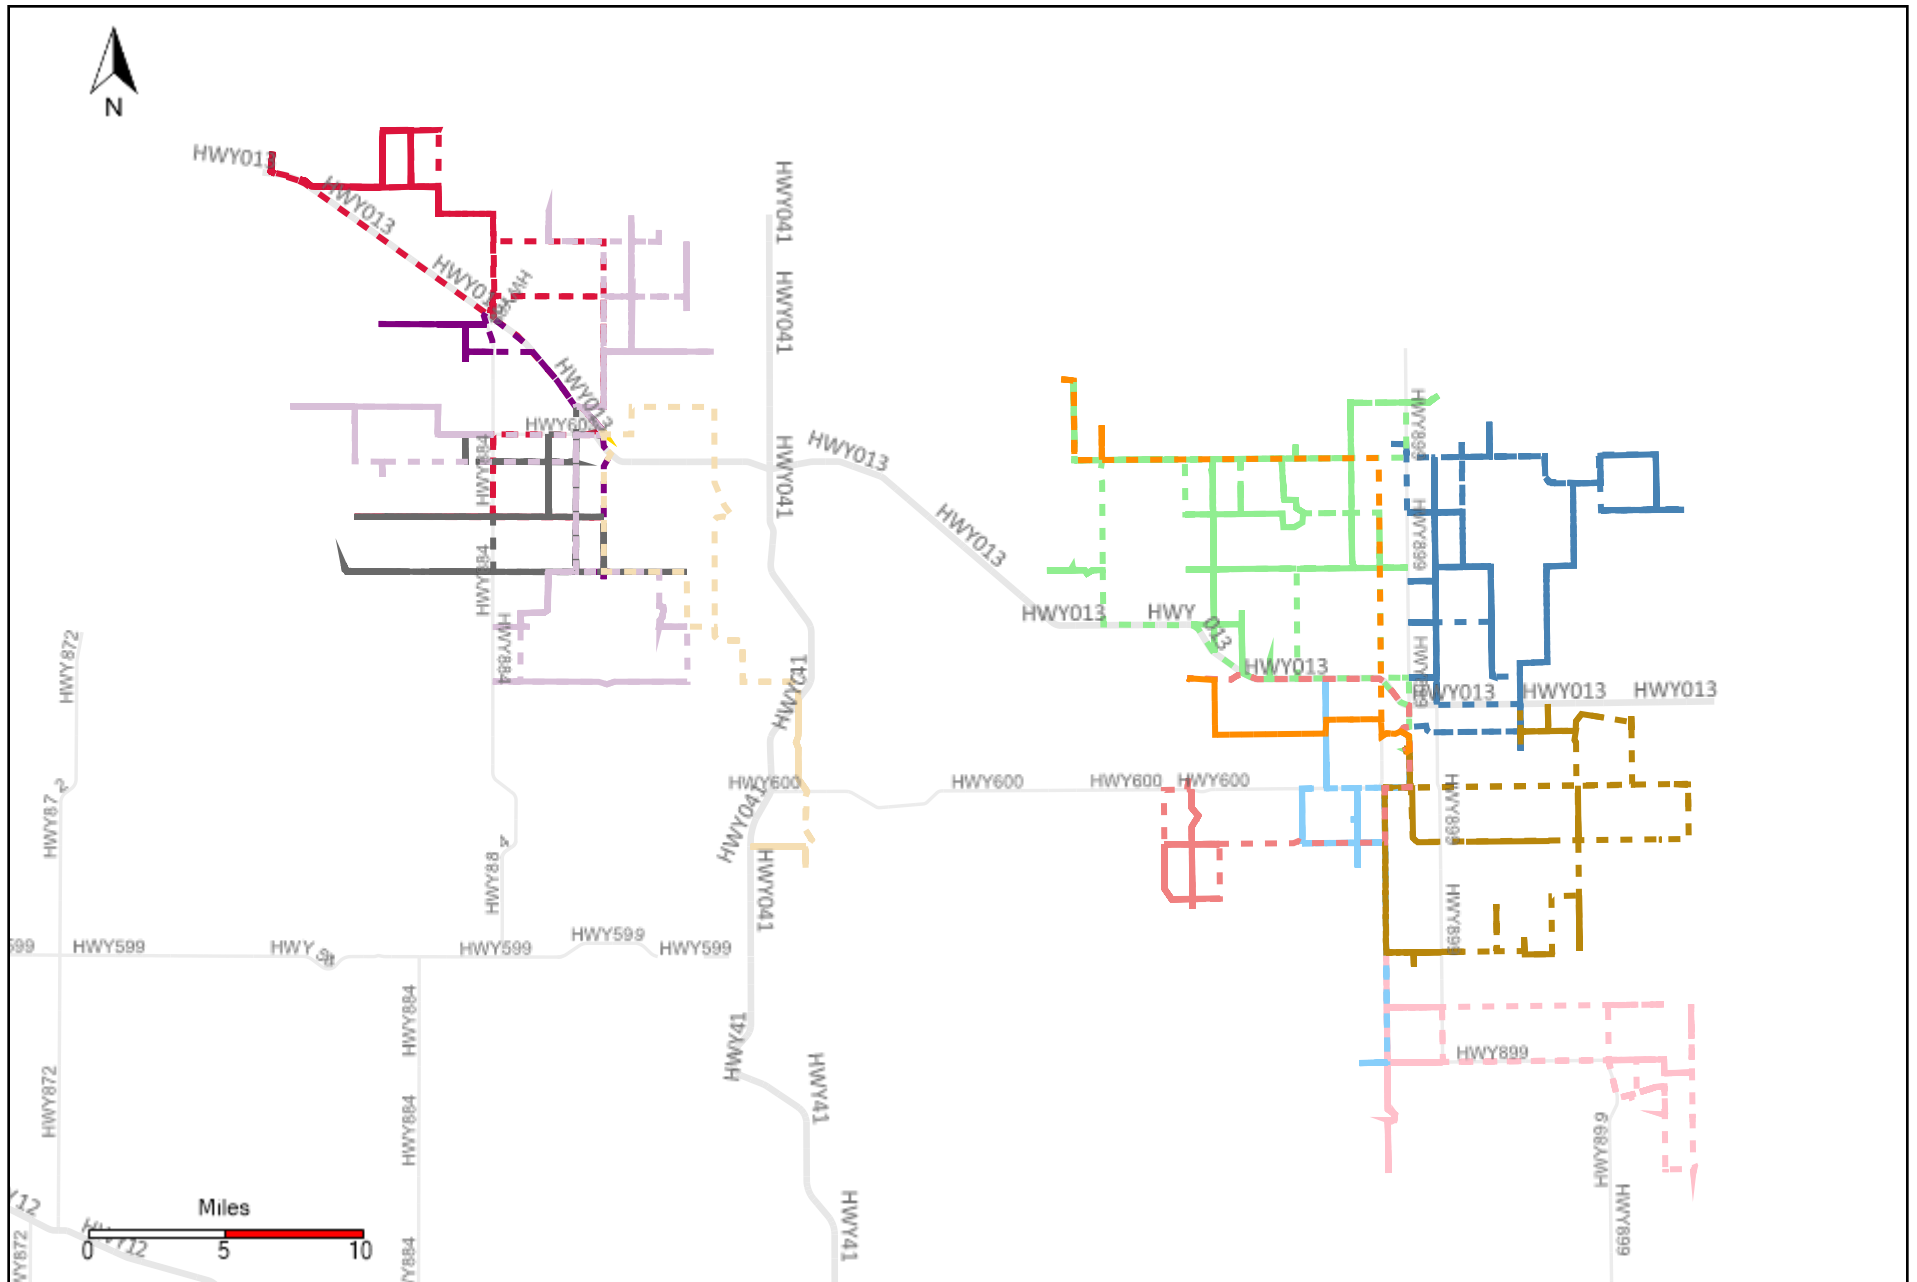

Provost Weekly Grader Report (2021-10-31 ~ 2021-11-06)

Division: 1 Grader Report(2021-10-31 ~ 2021-11-06)

Vehicle Name List	Total Distance(km)	Total Hours
*****	771.15	77 hrs 57 min 11 sec

Division: 2 Grader Report(2021-10-31 ~ 2021-11-06)

Vehicle Name List	Total Distance(km)	Total Hours
*****	682.46	61 hrs 15 min 40 sec

Division: 3 Grader Report(2021-10-31 ~ 2021-11-06)

Vehicle Name List	Total Distance(km)	Total Hours
*****	1973.96	189 hrs 37 min 11 sec

Division: 4 Grader Report(2021-10-31 ~ 2021-11-06)

Vehicle Name List	Total Distance(km)	Total Hours
*****	1069.23	100 hrs 23 min 7 sec

Division: 5 Grader Report(2021-10-31 ~ 2021-11-06)

Vehicle Name List	Total Distance(km)	Total Hours
*****	979.37	107 hrs 7 min 44 sec

Division: 6 Grader Report(2021-10-31 ~ 2021-11-06)

Vehicle Name List	Total Distance(km)	Total Hours
*****	1279.84	138 hrs 31 min 38 sec

Division: 7 Grader Report(2021-10-31 ~ 2021-11-06)

Vehicle Name List	Total Distance(km)	Total Hours
*****	1170.12	129 hrs 37 min 31 sec