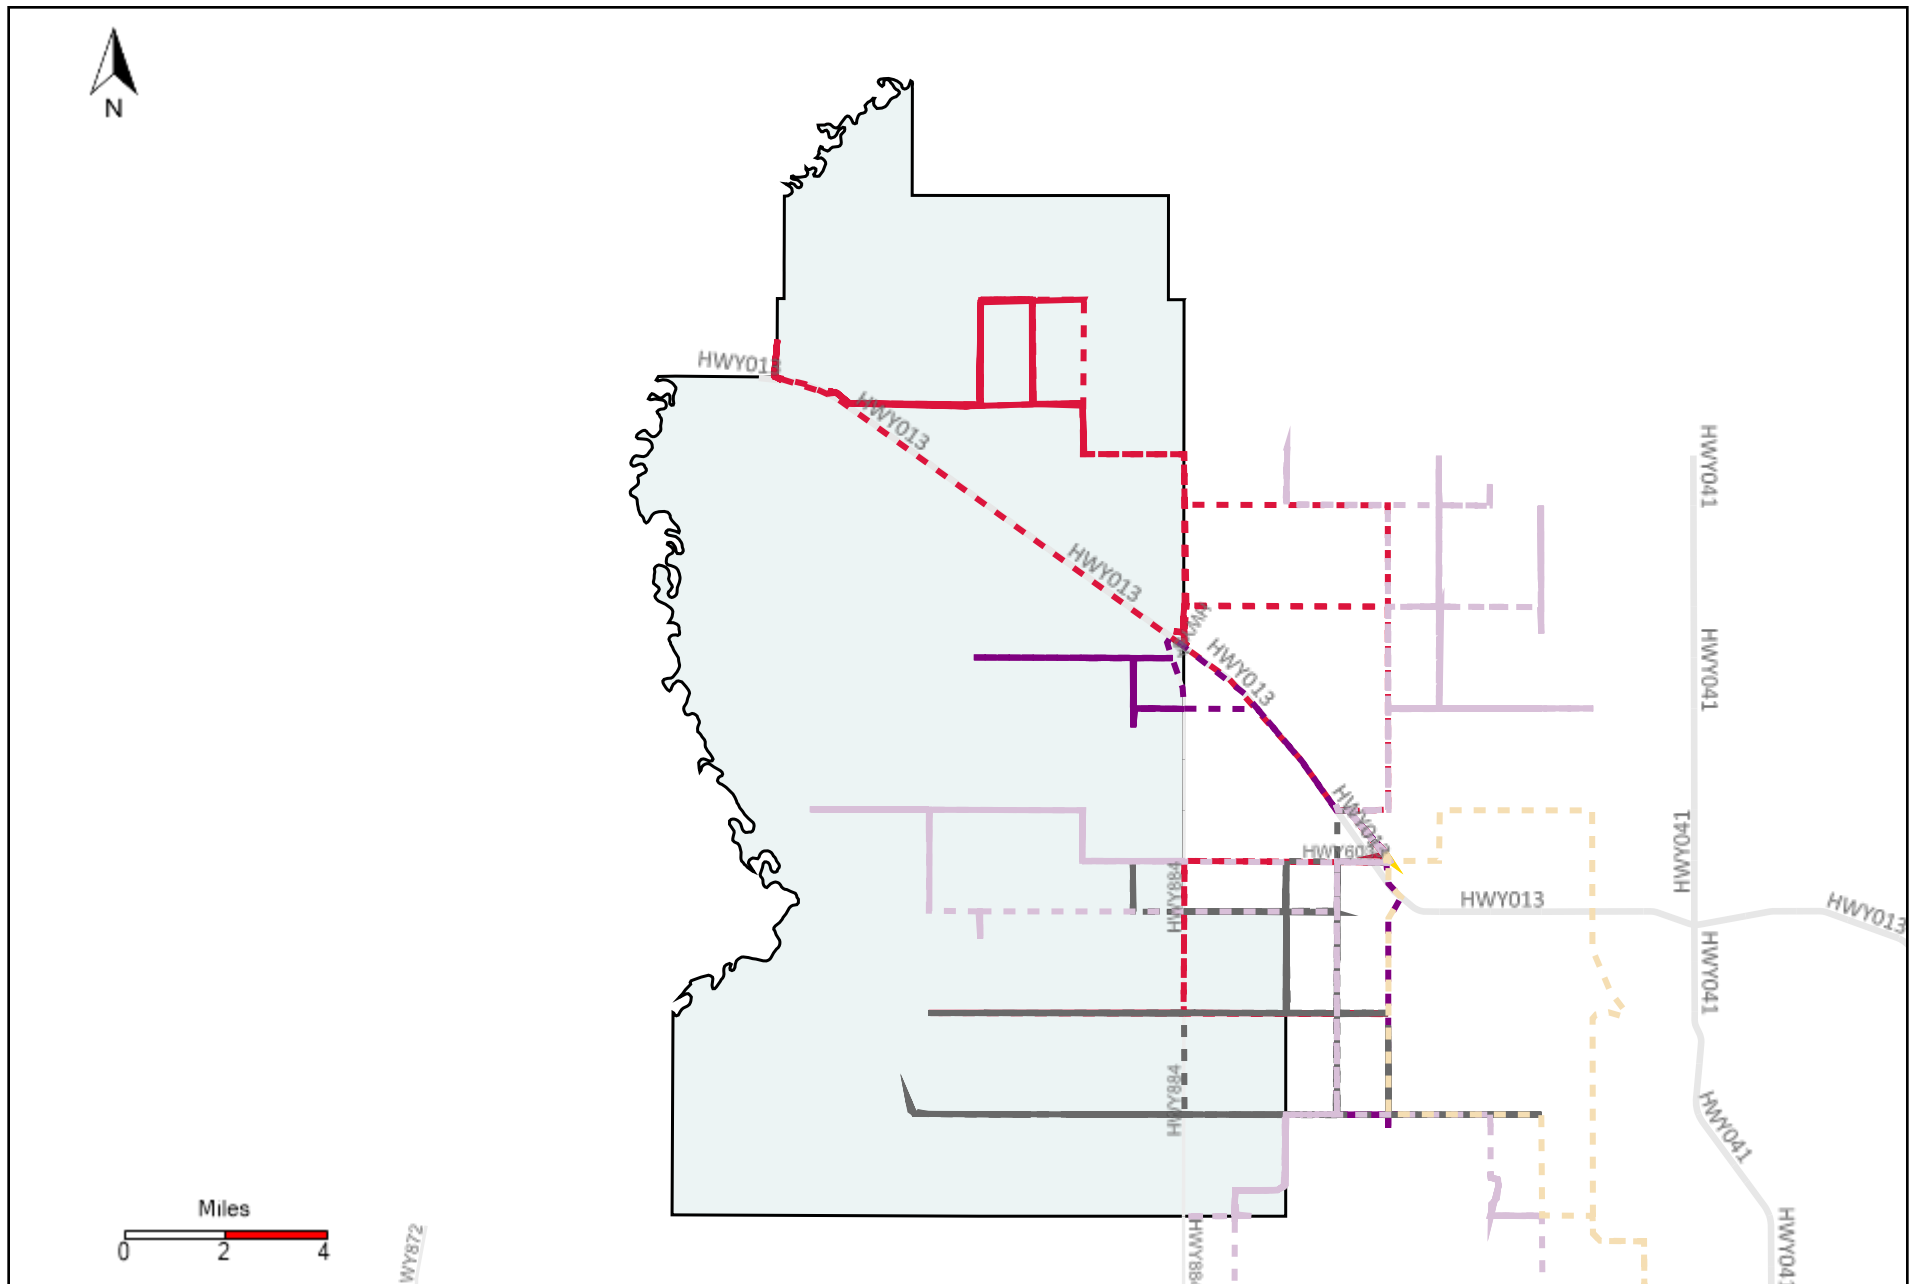

Vehicle Name List	Total Distance(km)	Total Hours
*****	682.46	61 hrs 15 min 40 sec

Division: 3 Grader Report(2021-10-31 ~ 2021-11-06)

Vehicle Name List	Total Distance(km)	Total Hours
*****	1973.96	189 hrs 37 min 11 sec

Division: 4 Grader Report(2021-10-31 ~ 2021-11-06)

Vehicle Name List	Total Distance(km)	Total Hours
*****	1069.23	100 hrs 23 min 7 sec

Division: 5 Grader Report(2021-10-31 ~ 2021-11-06)

Vehicle Name List	Total Distance(km)	Total Hours
*****	979.37	107 hrs 7 min 44 sec

Division: 6 Grader Report(2021-10-31 ~ 2021-11-06)

Vehicle Name List	Total Distance(km)	Total Hours
*****	1279.84	138 hrs 31 min 38 sec

Division: 7 Grader Report(2021-10-31 ~ 2021-11-06)

Vehicle Name List	Total Distance(km)	Total Hours
*****	1170.12	129 hrs 37 min 31 sec