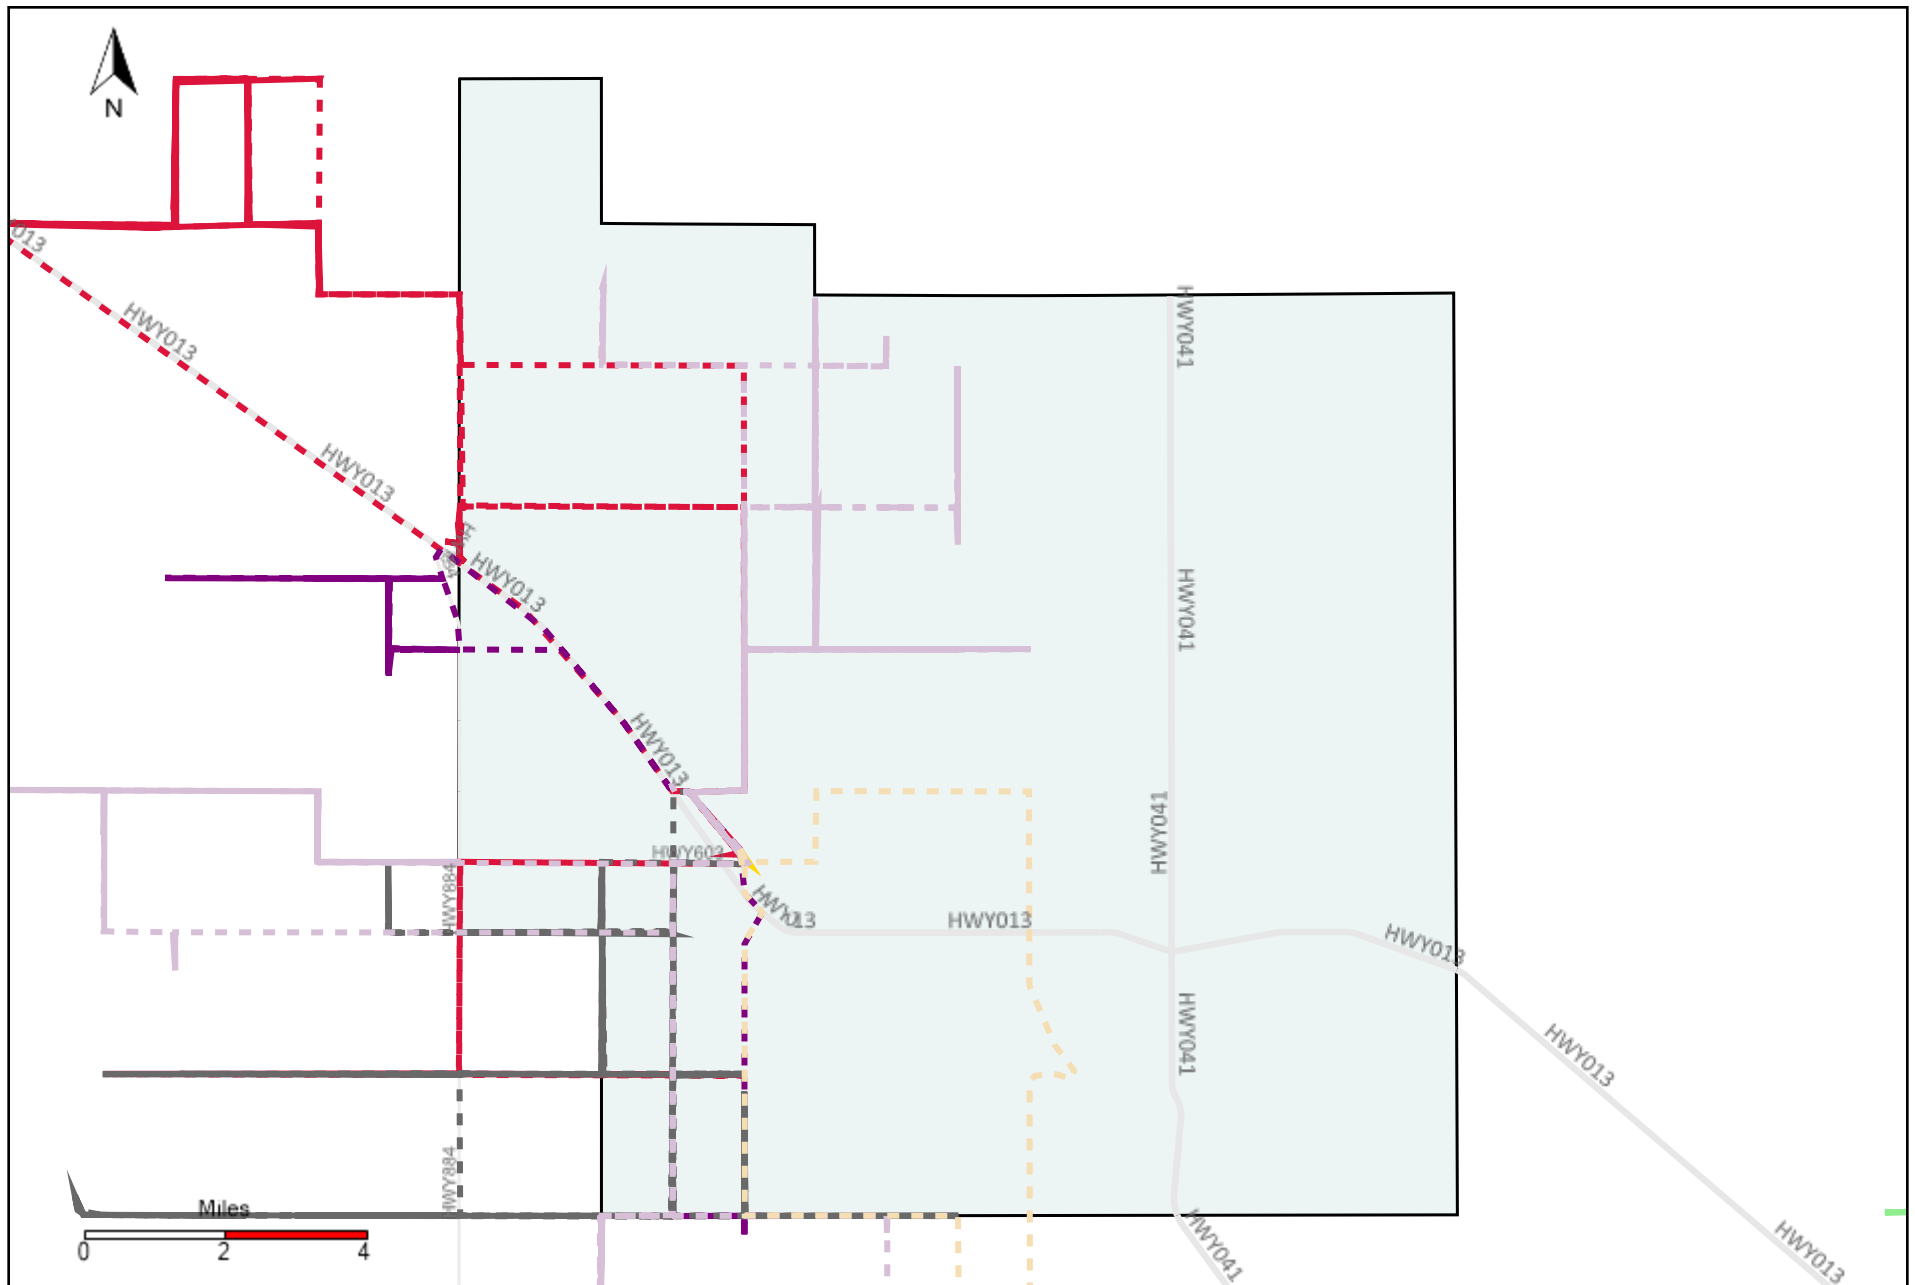

Vehicle Name List	Total Distance(km)	Total Hours
*****	682.46	61 hrs 15 min 40 sec

Division: 3 Grader Report(2021-10-31 ~ 2021-11-06)

Vehicle Name List	Total Distance(km)	Total Hours
*****	1973.96	189 hrs 37 min 11 sec

Division: 4 Grader Report(2021-10-31 ~ 2021-11-06)

Vehicle Name List	Total Distance(km)	Total Hours
*****	1069.23	100 hrs 23 min 7 sec

Division: 5 Grader Report(2021-10-31 ~ 2021-11-06)

Vehicle Name List	Total Distance(km)	Total Hours
*****	979.37	107 hrs 7 min 44 sec

Division: 6 Grader Report(2021-10-31 ~ 2021-11-06)

Vehicle Name List	Total Distance(km)	Total Hours
*****	1279.84	138 hrs 31 min 38 sec

Division: 7 Grader Report(2021-10-31 ~ 2021-11-06)

Vehicle Name List	Total Distance(km)	Total Hours
*****	1170.12	129 hrs 37 min 31 sec