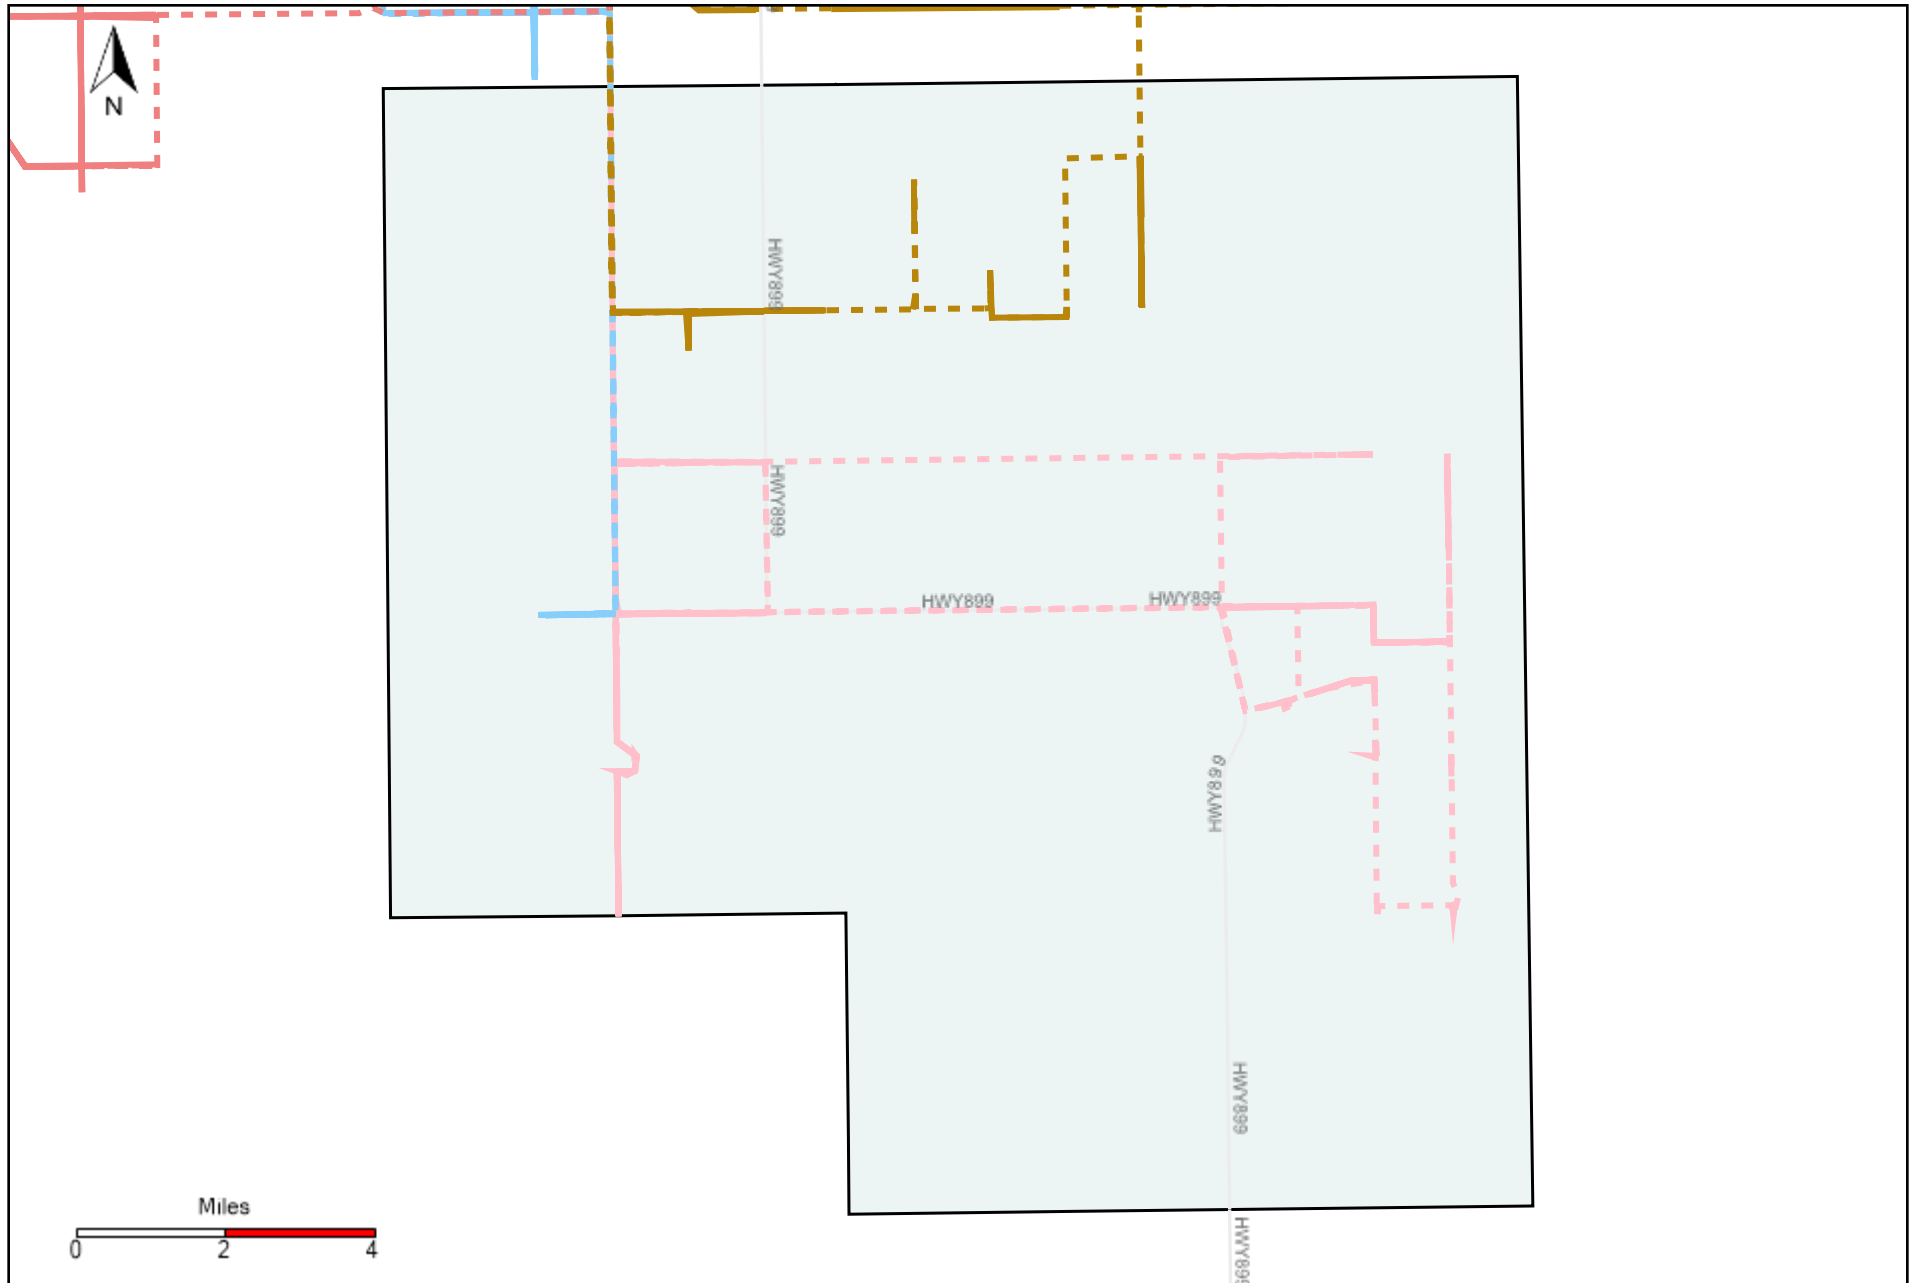

Provost Weekly Grader Report (2021-10-31 ~ 2021-11-06)

Division: 1 Grader Report(2021-10-31 ~ 2021-11-06)

Vehicle Name List	Total Distance(km)	Total Hours
*****	771.15	77 hrs 57 min 11 sec

Division: 2 Grader Report(2021-10-31 ~ 2021-11-06)

Vehicle Name List	Total Distance(km)	Total Hours
*****	682.46	61 hrs 15 min 40 sec

Division: 3 Grader Report(2021-10-31 ~ 2021-11-06)

Vehicle Name List	Total Distance(km)	Total Hours
*****	1973.96	189 hrs 37 min 11 sec