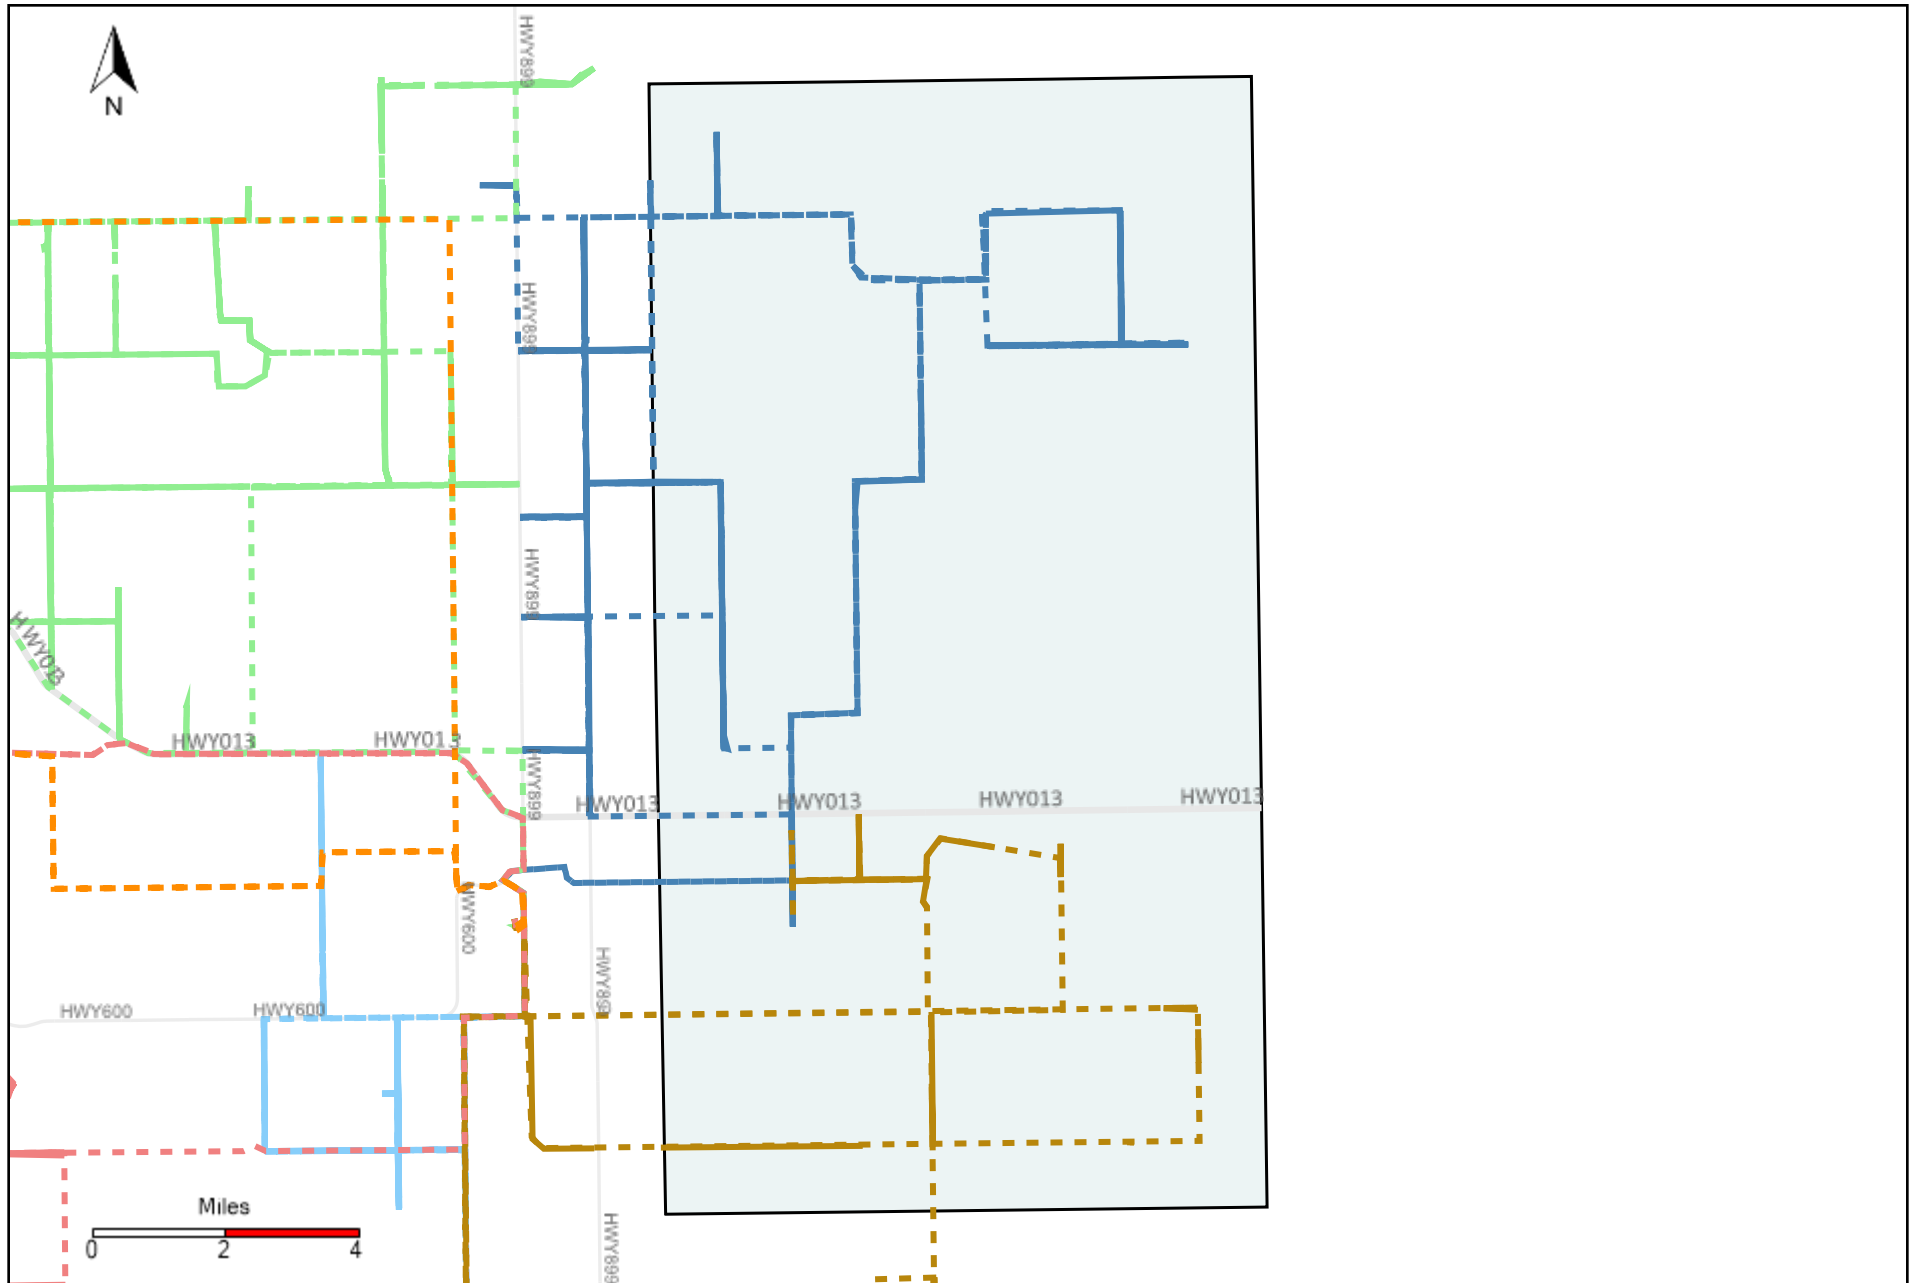

Provost Weekly Grader Report (2021-10-31 ~ 2021-11-06)

Division: 1 Grader Report(2021-10-31 ~ 2021-11-06)

Vehicle Name List	Total Distance(km)	Total Hours
*****	771.15	77 hrs 57 min 11 sec

Division: 2 Grader Report(2021-10-31 ~ 2021-11-06)

Vehicle Name List	Total Distance(km)	Total Hours
*****	682.46	61 hrs 15 min 40 sec

Division: 3 Grader Report(2021-10-31 ~ 2021-11-06)

Vehicle Name List	Total Distance(km)	Total Hours
*****	1973.96	189 hrs 37 min 11 sec

Division: 4 Grader Report(2021-10-31 ~ 2021-11-06)

Vehicle Name List	Total Distance(km)	Total Hours
*****	1069.23	100 hrs 23 min 7 sec

Division: 5 Grader Report(2021-10-31 ~ 2021-11-06)

Vehicle Name List	Total Distance(km)	Total Hours
*****	979.37	107 hrs 7 min 44 sec

Division: 6 Grader Report(2021-10-31 ~ 2021-11-06)

Vehicle Name List	Total Distance(km)	Total Hours
*****	1279.84	138 hrs 31 min 38 sec

Division: 7 Grader Report(2021-10-31 ~ 2021-11-06)

Vehicle Name List	Total Distance(km)	Total Hours
*****	1170.12	129 hrs 37 min 31 sec