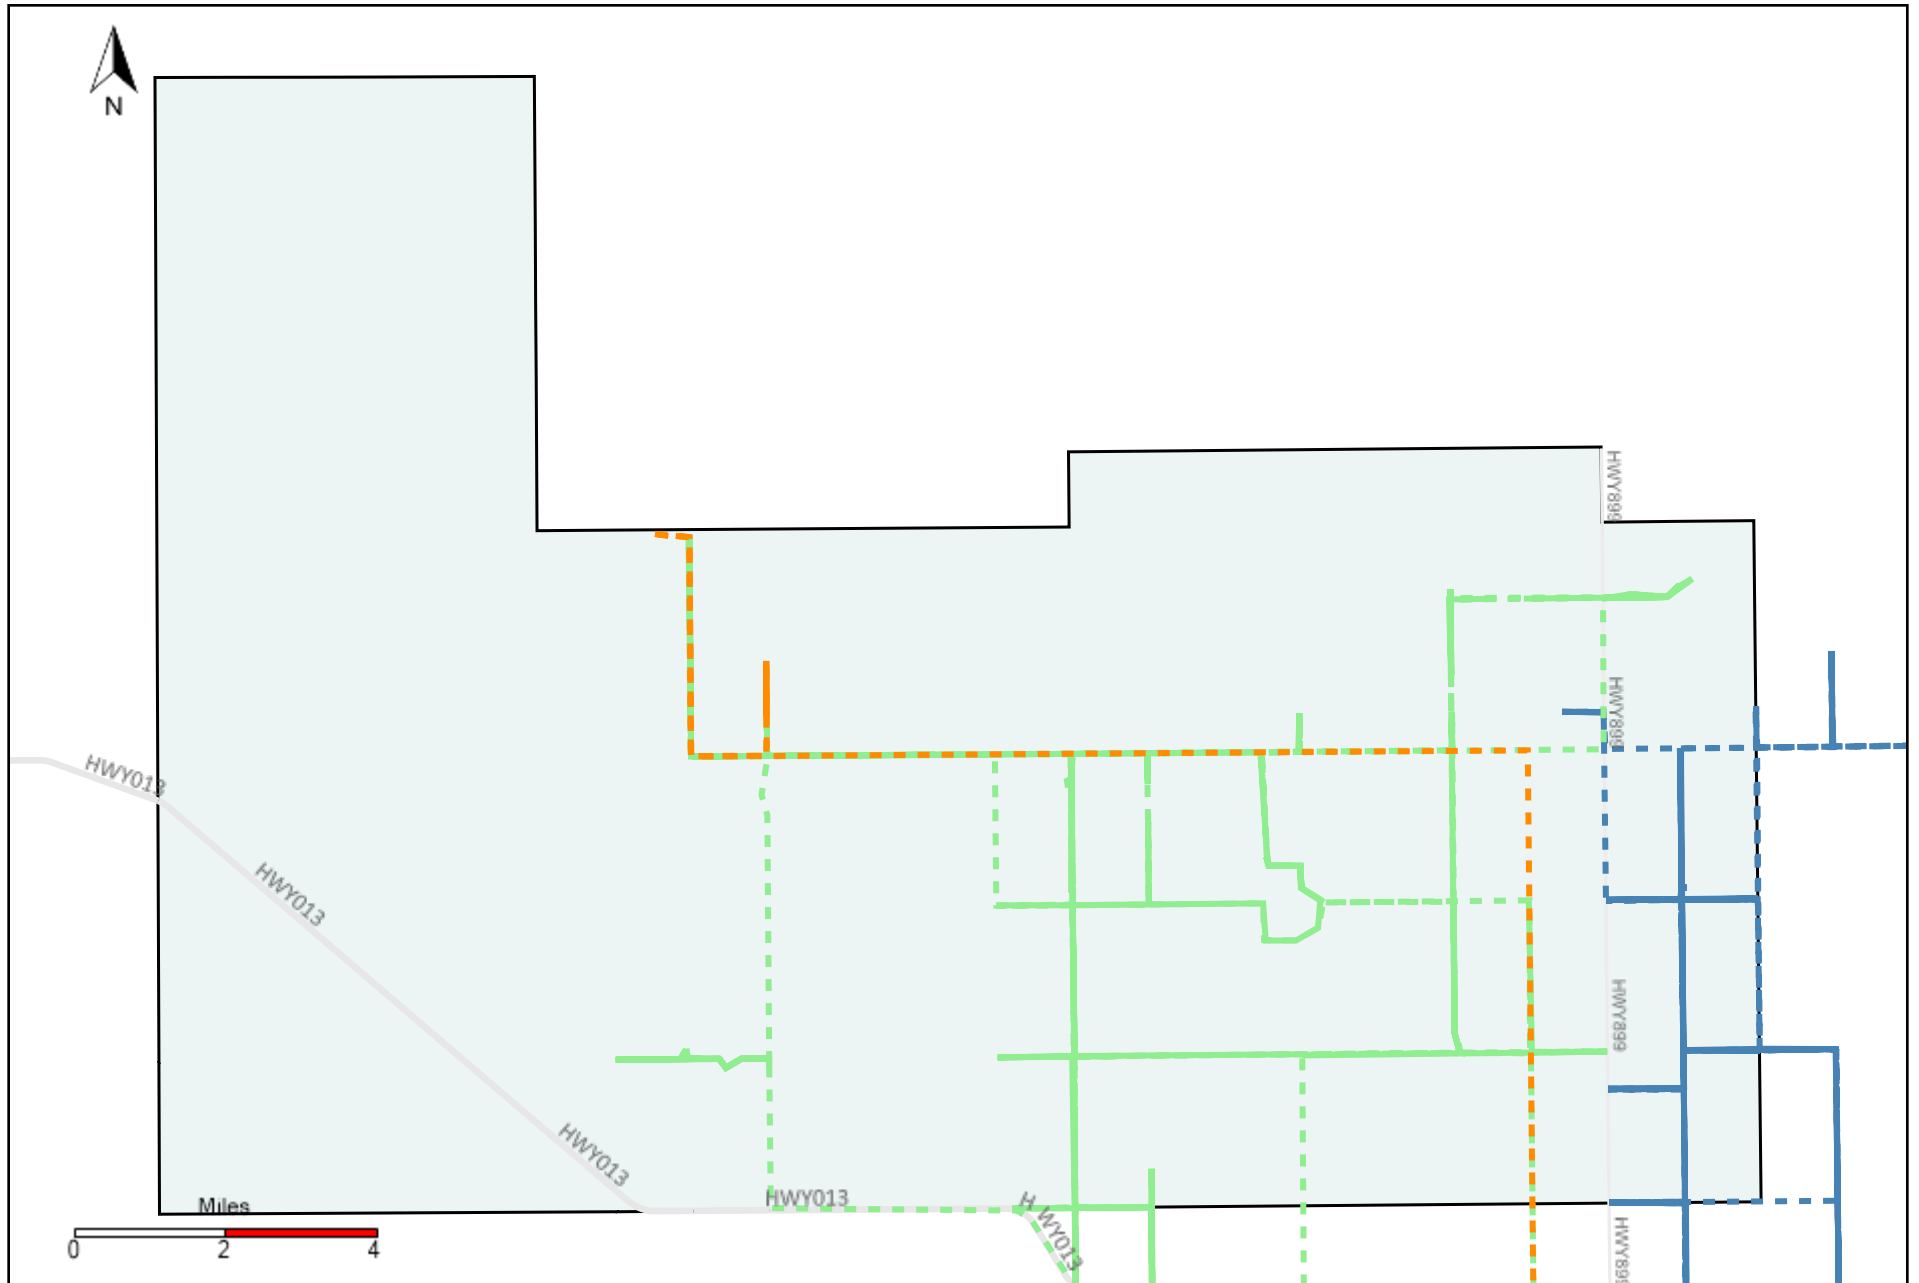

Division: 4 Grader Report(2021-10-31 ~ 2021-11-06)

Vehicle Name List	Total Distance(km)	Total Hours
*****	1069.23	100 hrs 23 min 7 sec