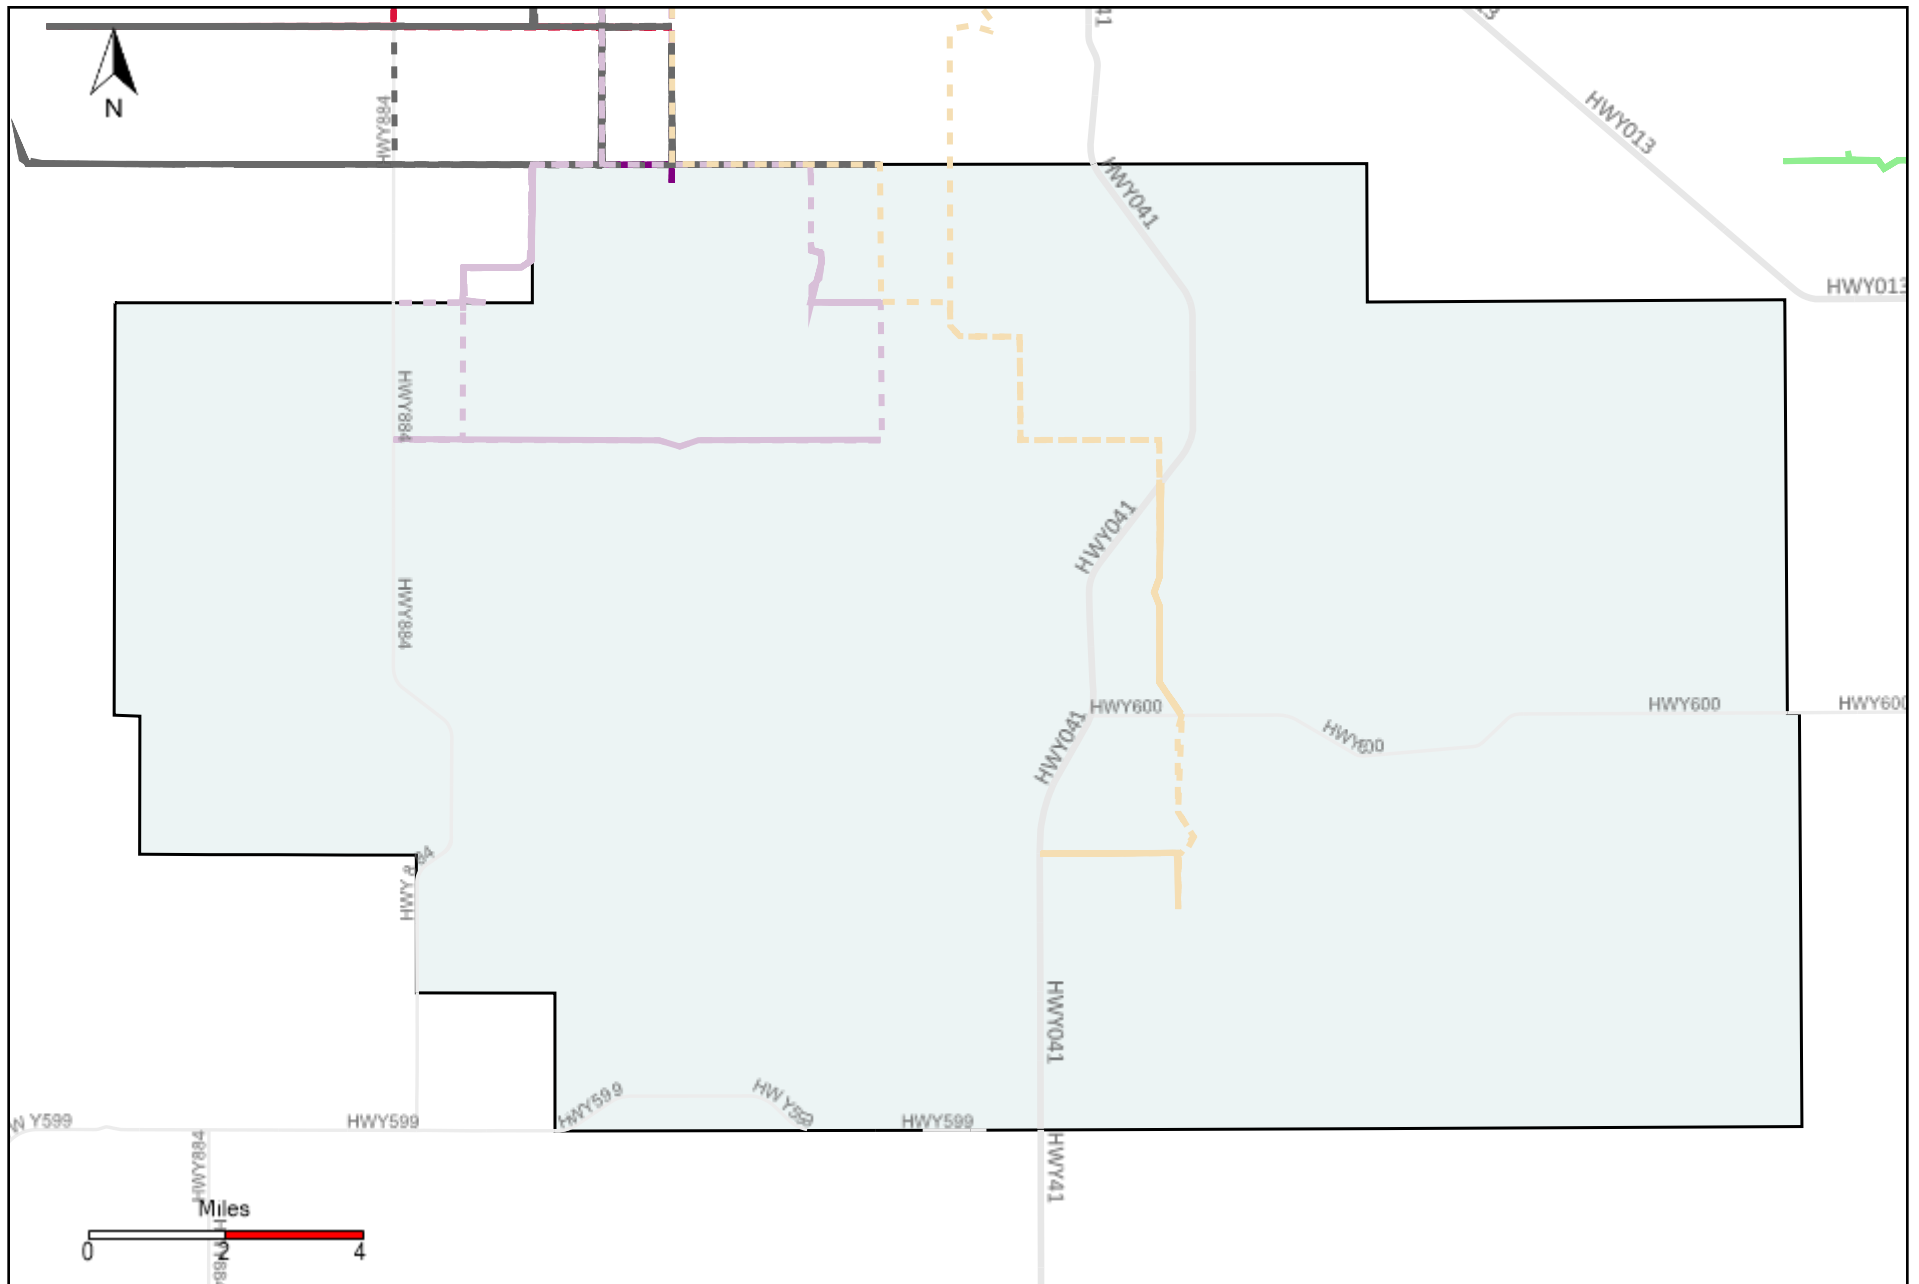

Division: 5 Grader Report(2021-10-31 ~ 2021-11-06)

Vehicle Name List	Total Distance(km)	Total Hours
*****	979.37	107 hrs 7 min 44 sec