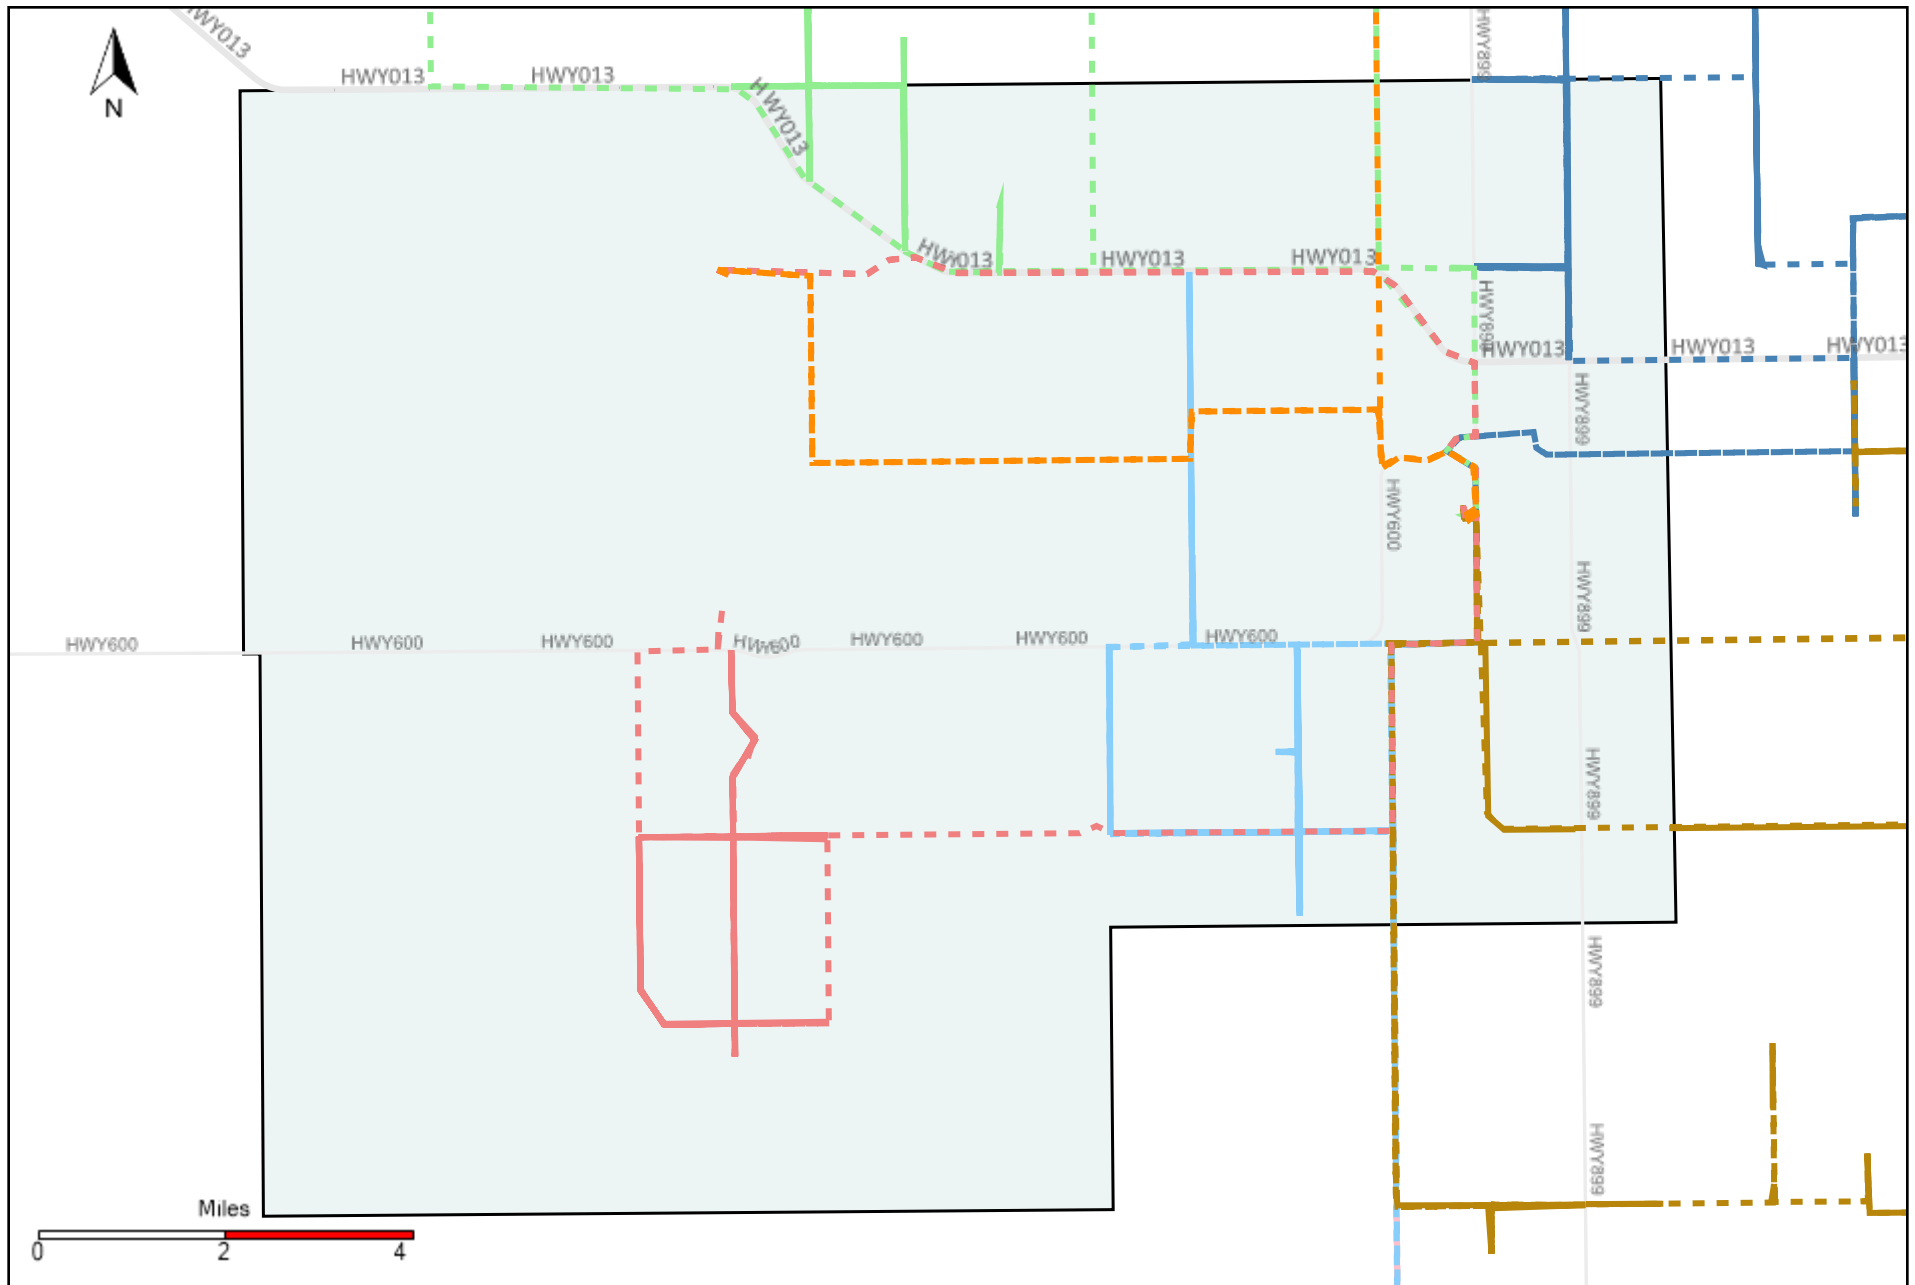

Provost Weekly Grader Report (2021-10-31 ~ 2021-11-06)

Division: 1 Grader Report(2021-10-31 ~ 2021-11-06)

Vehicle Name List	Total Distance(km)	Total Hours
*****	771.15	77 hrs 57 min 11 sec

Division: 2 Grader Report(2021-10-31 ~ 2021-11-06)

Vehicle Name List	Total Distance(km)	Total Hours
*****	682.46	61 hrs 15 min 40 sec

Division: 3 Grader Report(2021-10-31 ~ 2021-11-06)

Vehicle Name List	Total Distance(km)	Total Hours
*****	1973.96	189 hrs 37 min 11 sec

Division: 4 Grader Report(2021-10-31 ~ 2021-11-06)

Vehicle Name List	Total Distance(km)	Total Hours
*****	1069.23	100 hrs 23 min 7 sec

Division: 5 Grader Report(2021-10-31 ~ 2021-11-06)

Vehicle Name List	Total Distance(km)	Total Hours
*****	979.37	107 hrs 7 min 44 sec

Division: 6 Grader Report(2021-10-31 ~ 2021-11-06)

Vehicle Name List	Total Distance(km)	Total Hours
*****	1279.84	138 hrs 31 min 38 sec

Division: 7 Grader Report(2021-10-31 ~ 2021-11-06)

Vehicle Name List	Total Distance(km)	Total Hours
*****	1170.12	129 hrs 37 min 31 sec