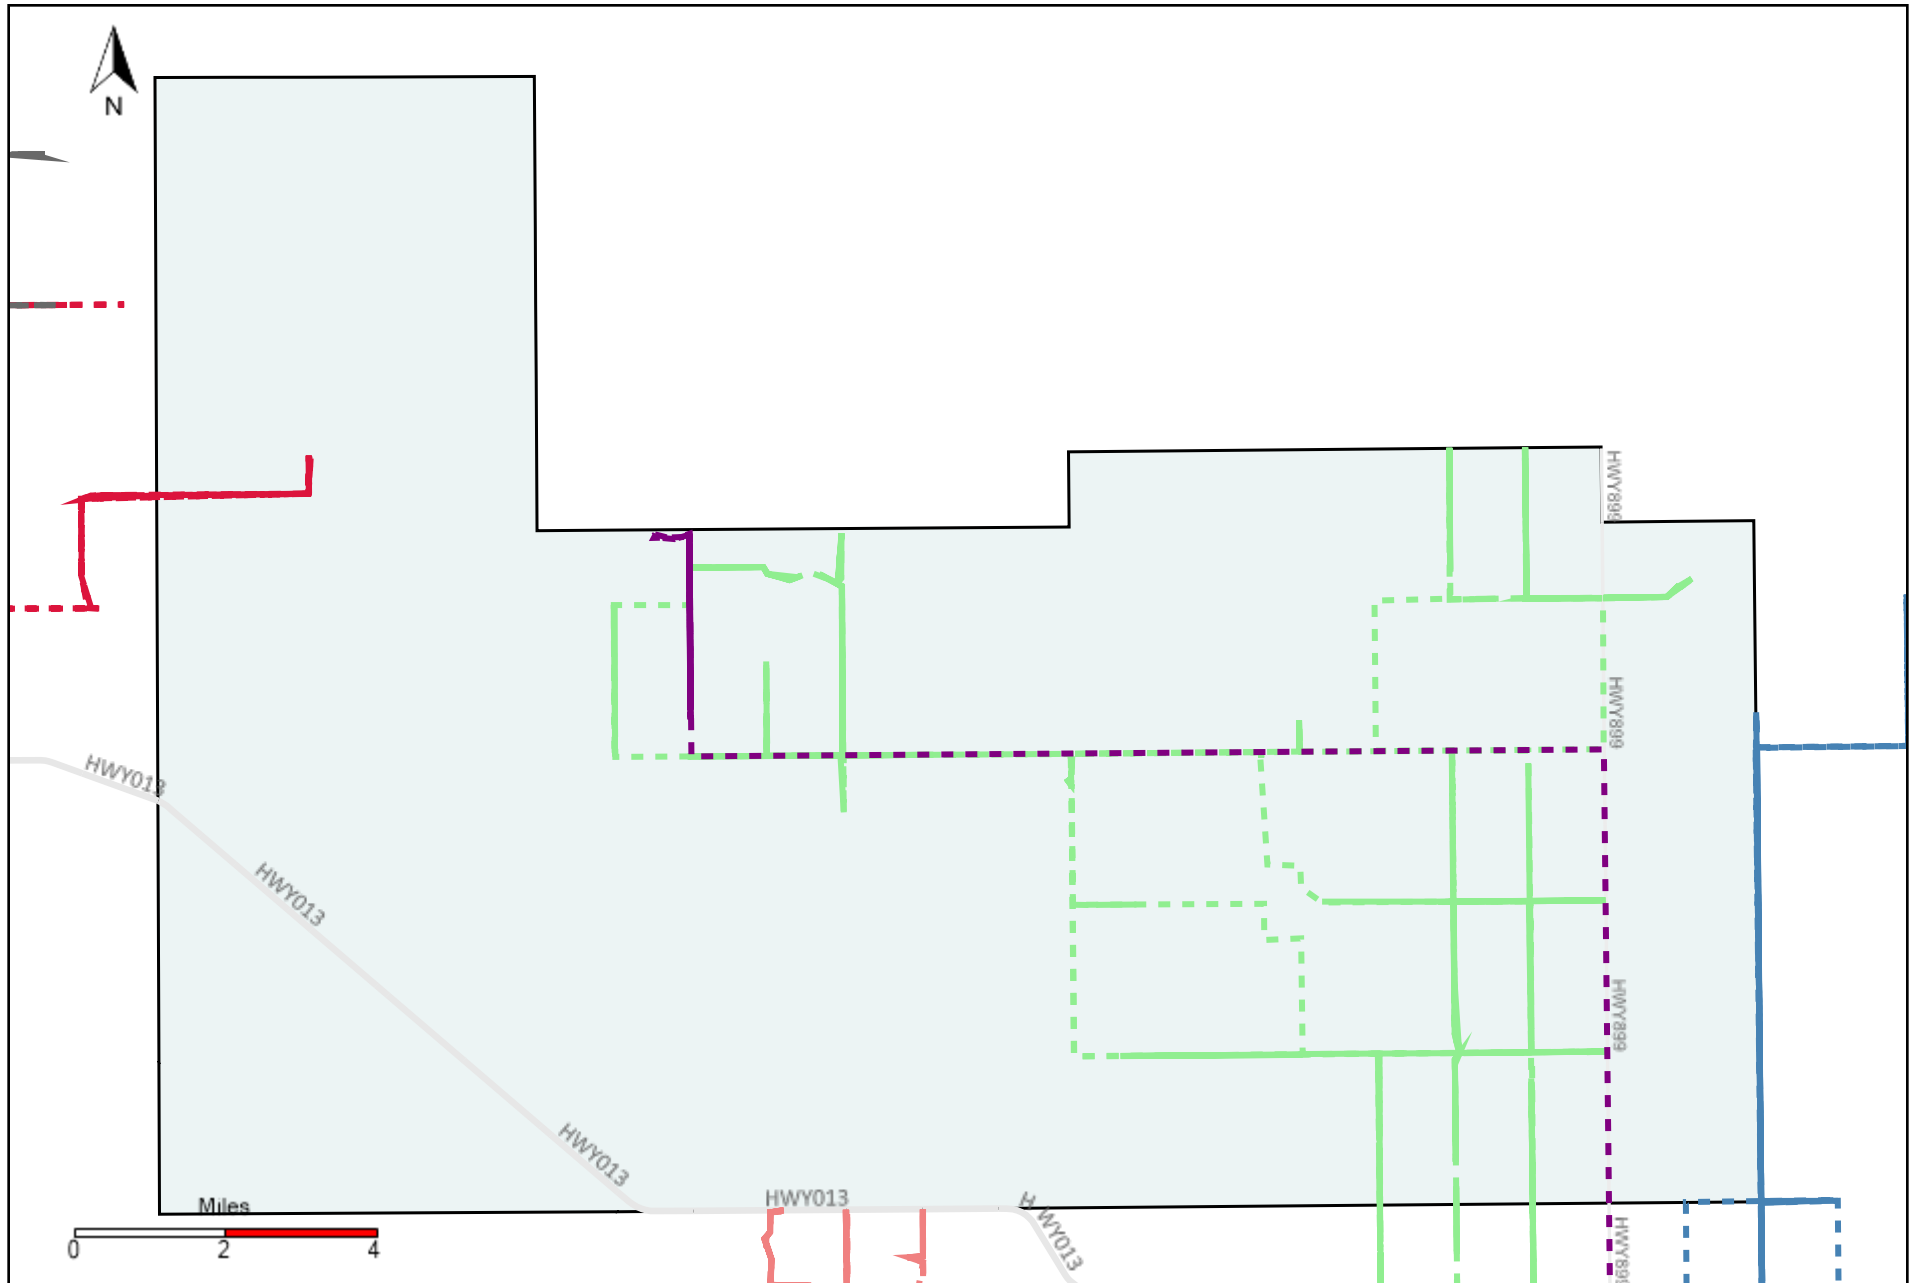

Division: 4 Grader Report(2021-10-24 ~ 2021-10-30)

Vehicle Name List	Total Distance(km)	Total Hours
*****	1741.25	185 hrs 59 min 4 sec