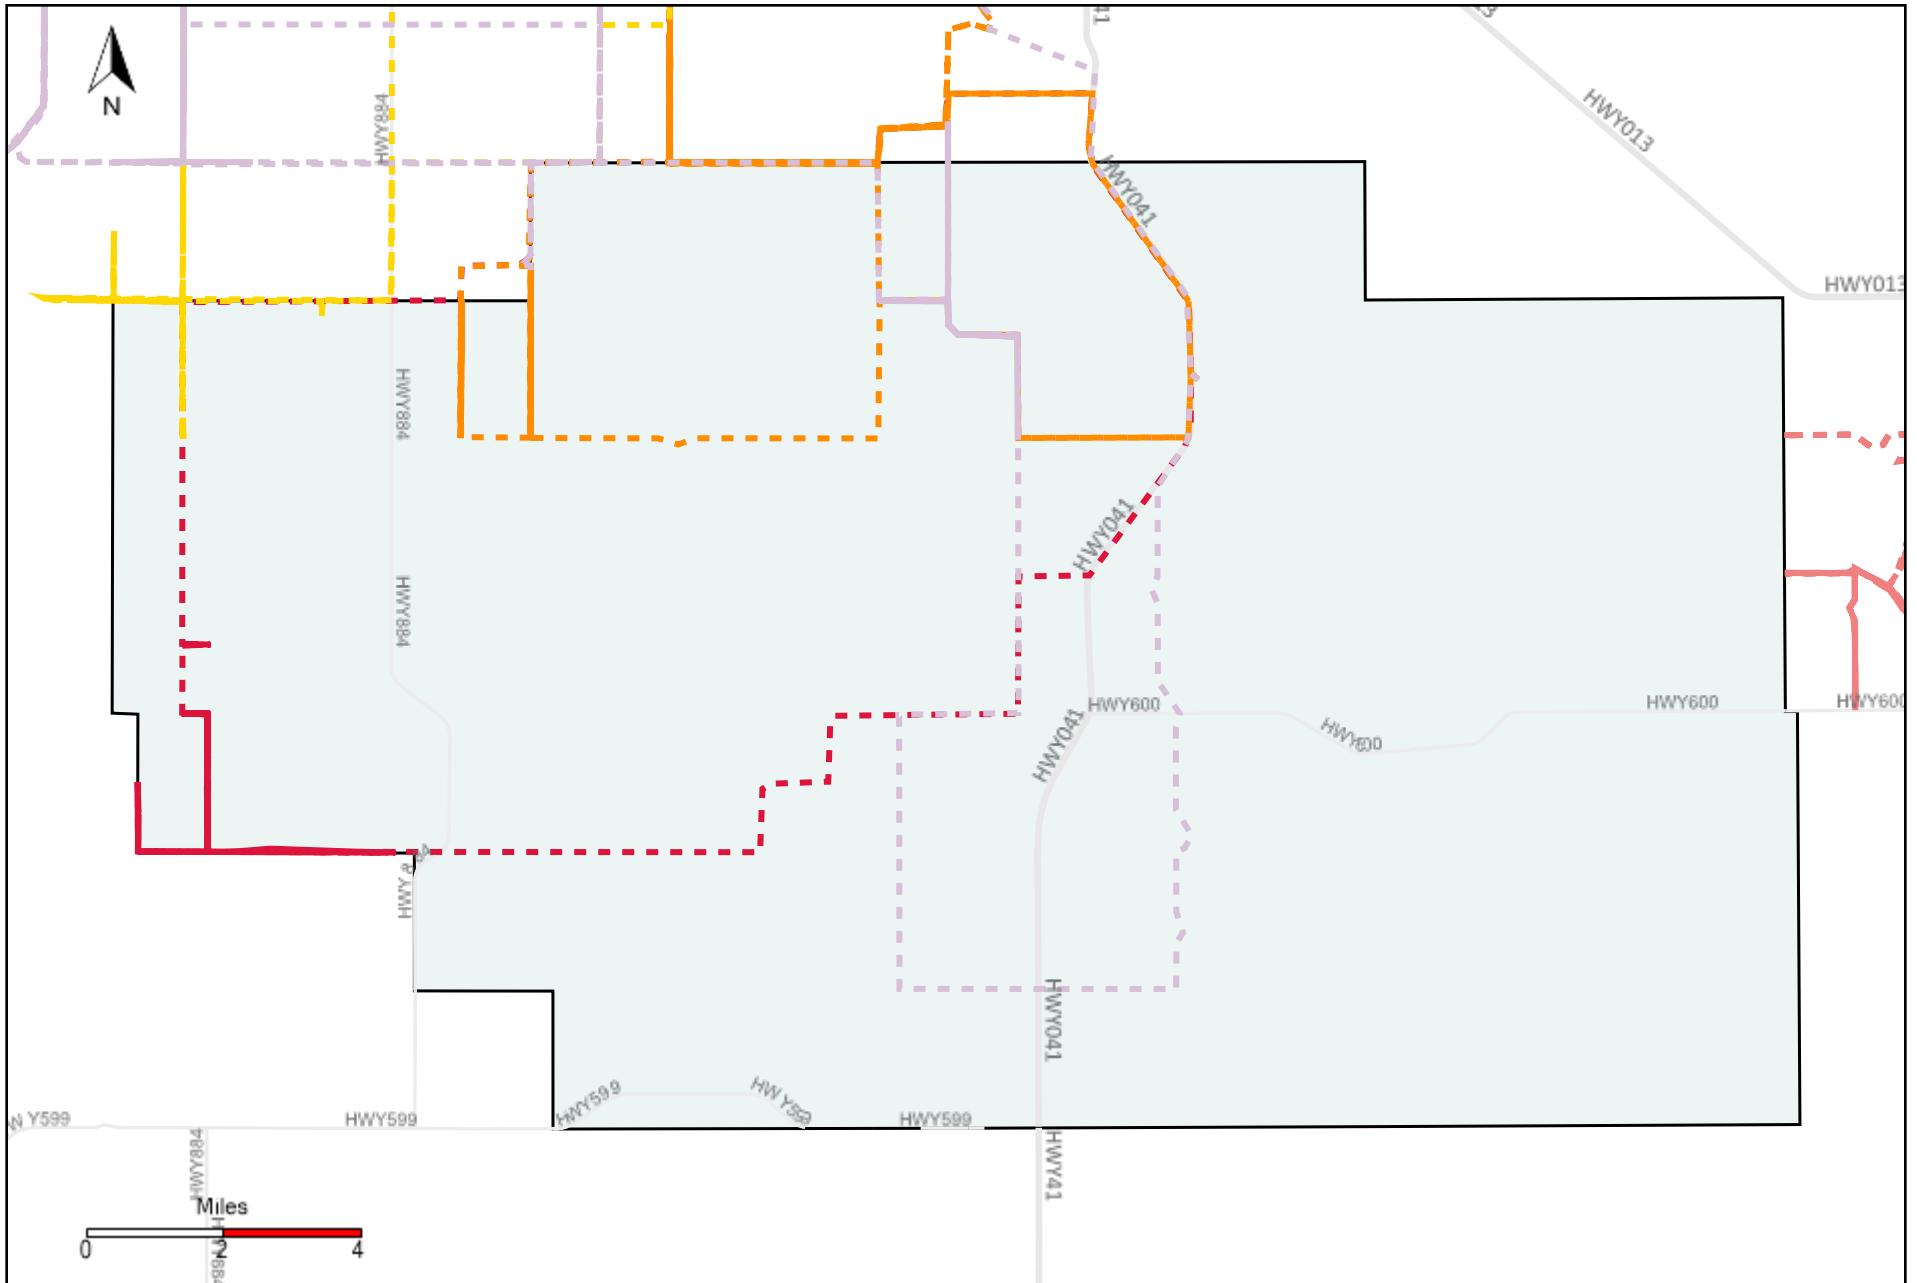

Provost Weekly Grader Report (2021-10-24 ~ 2021-10-30)

Division: 1 Grader Report(2021-10-24 ~ 2021-10-30)

Vehicle Name List	Total Distance(km)	Total Hours
*****	457.5	47 hrs 24 min 4 sec

Division: 2 Grader Report(2021-10-24 ~ 2021-10-30)

Vehicle Name List	Total Distance(km)	Total Hours
*****	662.91	69 hrs 41 min 21 sec

Division: 3 Grader Report(2021-10-24 ~ 2021-10-30)

Vehicle Name List	Total Distance(km)	Total Hours
*****	1935.48	212 hrs 26 min 15 sec

Division: 4 Grader Report(2021-10-24 ~ 2021-10-30)

Vehicle Name List	Total Distance(km)	Total Hours
*****	1741.25	185 hrs 59 min 4 sec

Division: 5 Grader Report(2021-10-24 ~ 2021-10-30)

Vehicle Name List	Total Distance(km)	Total Hours
*****	1932.7	143 hrs 13 min 36 sec

Division: 6 Grader Report(2021-10-24 ~ 2021-10-30)

Vehicle Name List	Total Distance(km)	Total Hours
*****	2408.73	195 hrs 5 min 29 sec

Division: 7 Grader Report(2021-10-24 ~ 2021-10-30)

Vehicle Name List	Total Distance(km)	Total Hours
*****	2408.73	195 hrs 5 min 29 sec