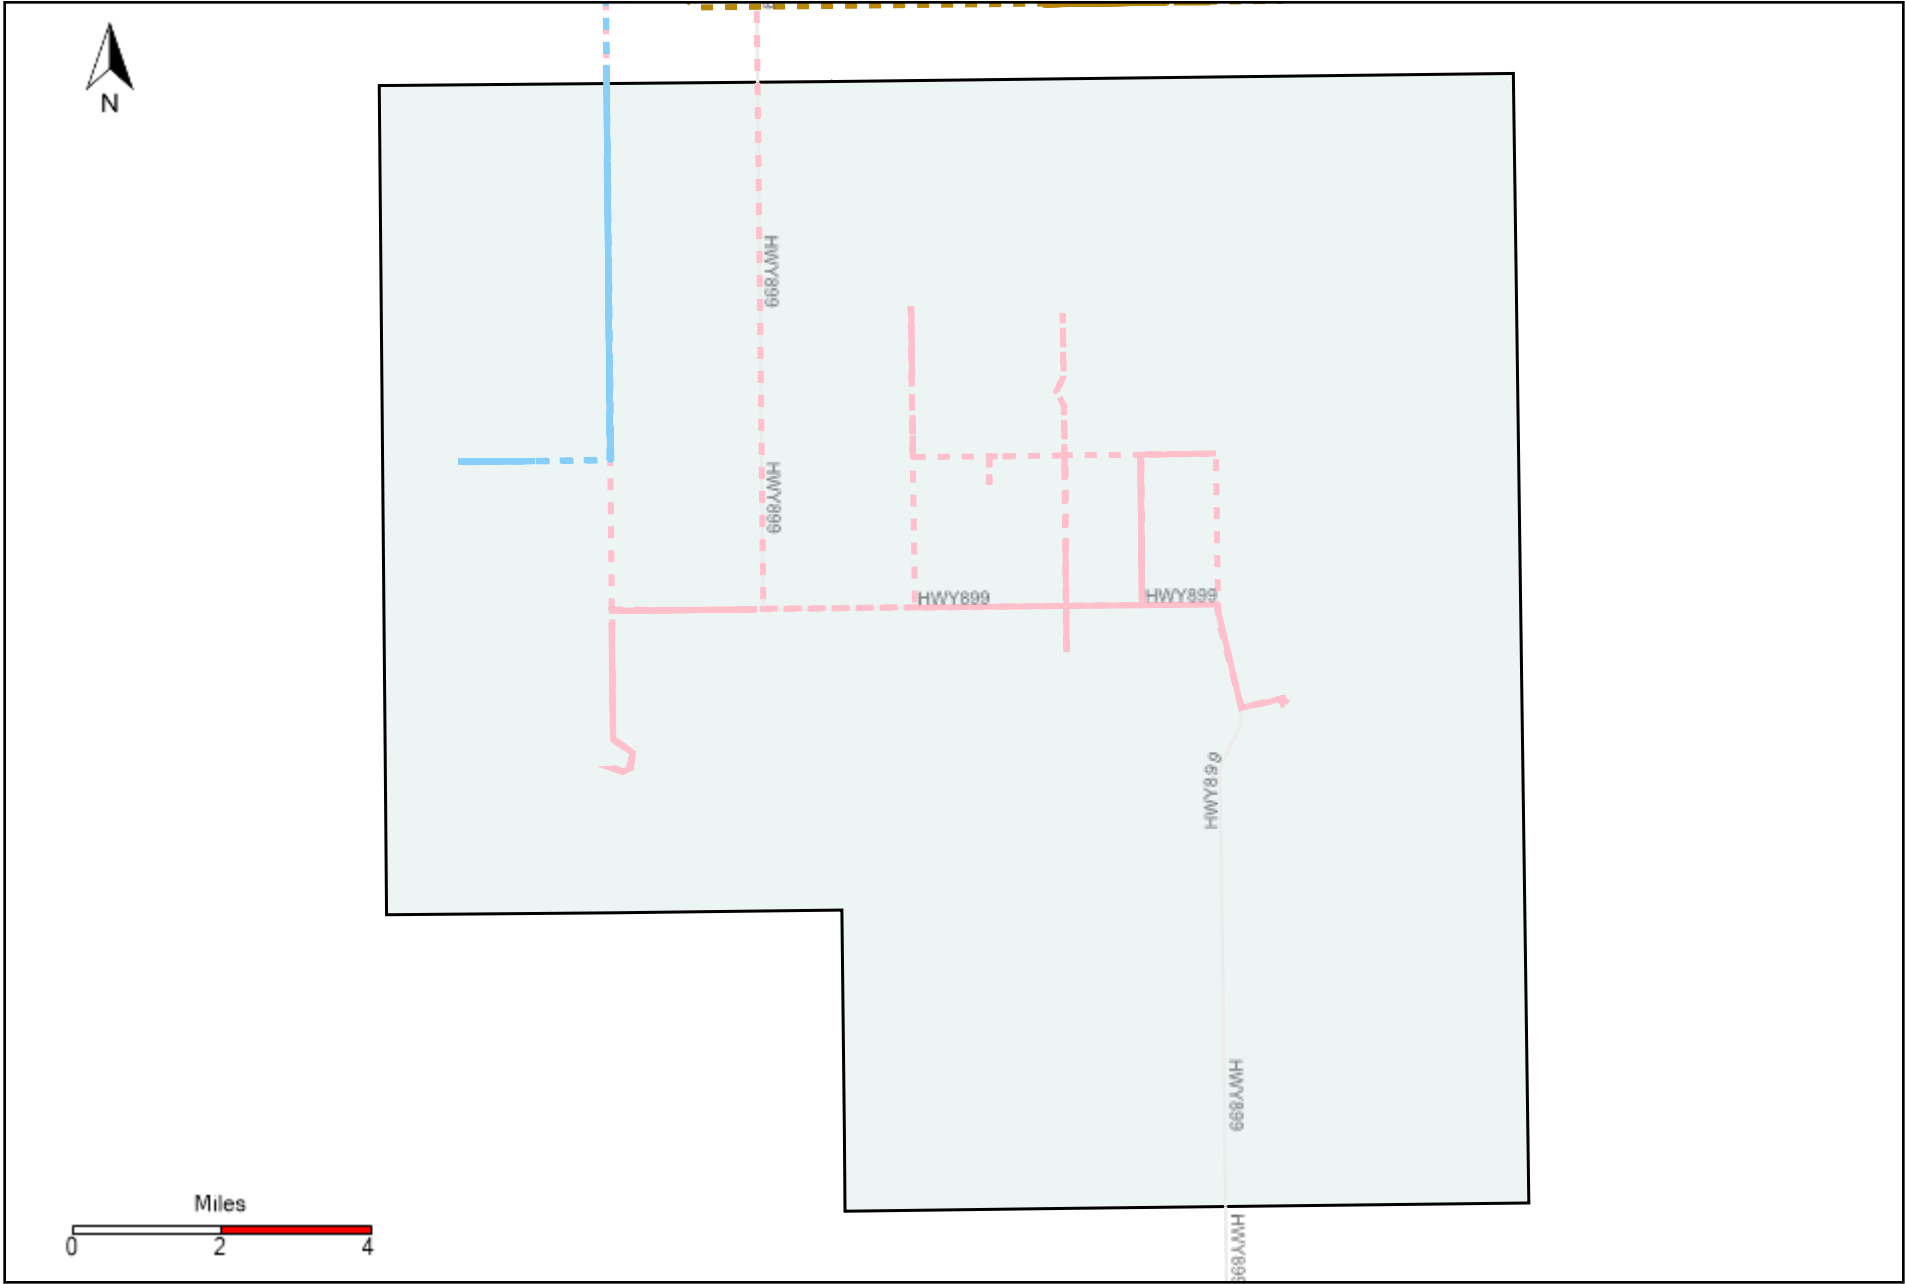

Provost Weekly Grader Report (2021-10-24 ~ 2021-10-30)

Division: 1 Grader Report(2021-10-24 ~ 2021-10-30)

Vehicle Name List	Total Distance(km)	Total Hours
*****	457.5	47 hrs 24 min 4 sec

Division: 2 Grader Report(2021-10-24 ~ 2021-10-30)

Vehicle Name List	Total Distance(km)	Total Hours
*****	662.91	69 hrs 41 min 21 sec

Division: 3 Grader Report(2021-10-24 ~ 2021-10-30)

Vehicle Name List	Total Distance(km)	Total Hours
*****	1935.48	212 hrs 26 min 15 sec

Division: 4 Grader Report(2021-10-24 ~ 2021-10-30)

Vehicle Name List	Total Distance(km)	Total Hours
*****	1741.25	185 hrs 59 min 4 sec

Division: 5 Grader Report(2021-10-24 ~ 2021-10-30)

Vehicle Name List	Total Distance(km)	Total Hours
*****	1932.7	143 hrs 13 min 36 sec

Division: 6 Grader Report(2021-10-24 ~ 2021-10-30)

Vehicle Name List	Total Distance(km)	Total Hours
*****	2408.73	195 hrs 5 min 29 sec

Division: 7 Grader Report(2021-10-24 ~ 2021-10-30)

Vehicle Name List	Total Distance(km)	Total Hours
*****	2408.73	195 hrs 5 min 29 sec