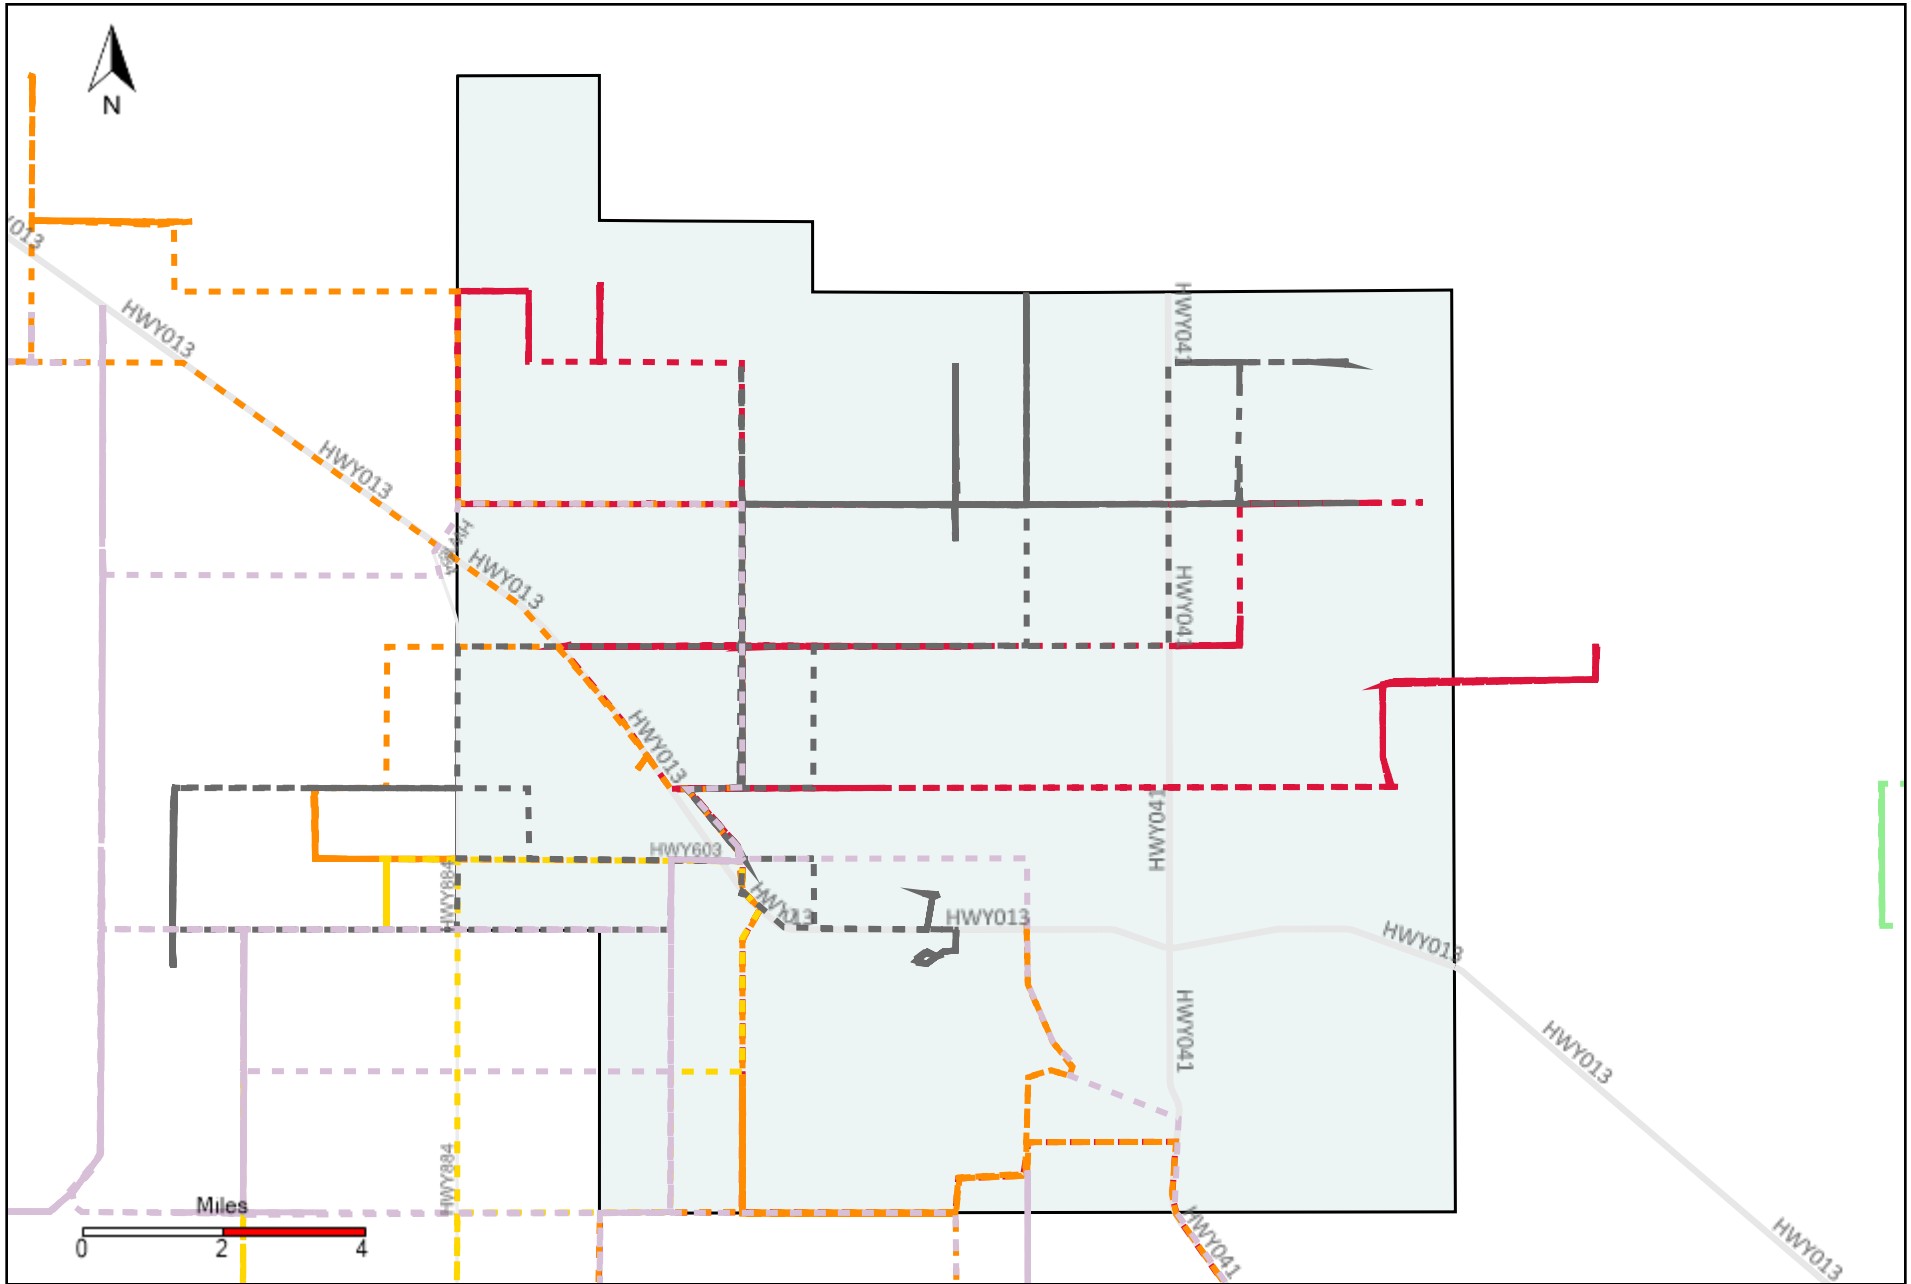

Division: 4 Grader Report(2021-10-24 ~ 2021-10-30)

Vehicle Name List	Total Distance(km)	Total Hours
*****	1741.25	185 hrs 59 min 4 sec

Division: 5 Grader Report(2021-10-24 ~ 2021-10-30)

Vehicle Name List	Total Distance(km)	Total Hours
*****	1932.7	143 hrs 13 min 36 sec

Division: 6 Grader Report(2021-10-24 ~ 2021-10-30)

Vehicle Name List	Total Distance(km)	Total Hours
*****	2408.73	195 hrs 5 min 29 sec

Division: 7 Grader Report(2021-10-24 ~ 2021-10-30)

Vehicle Name List	Total Distance(km)	Total Hours
*****	2408.73	195 hrs 5 min 29 sec