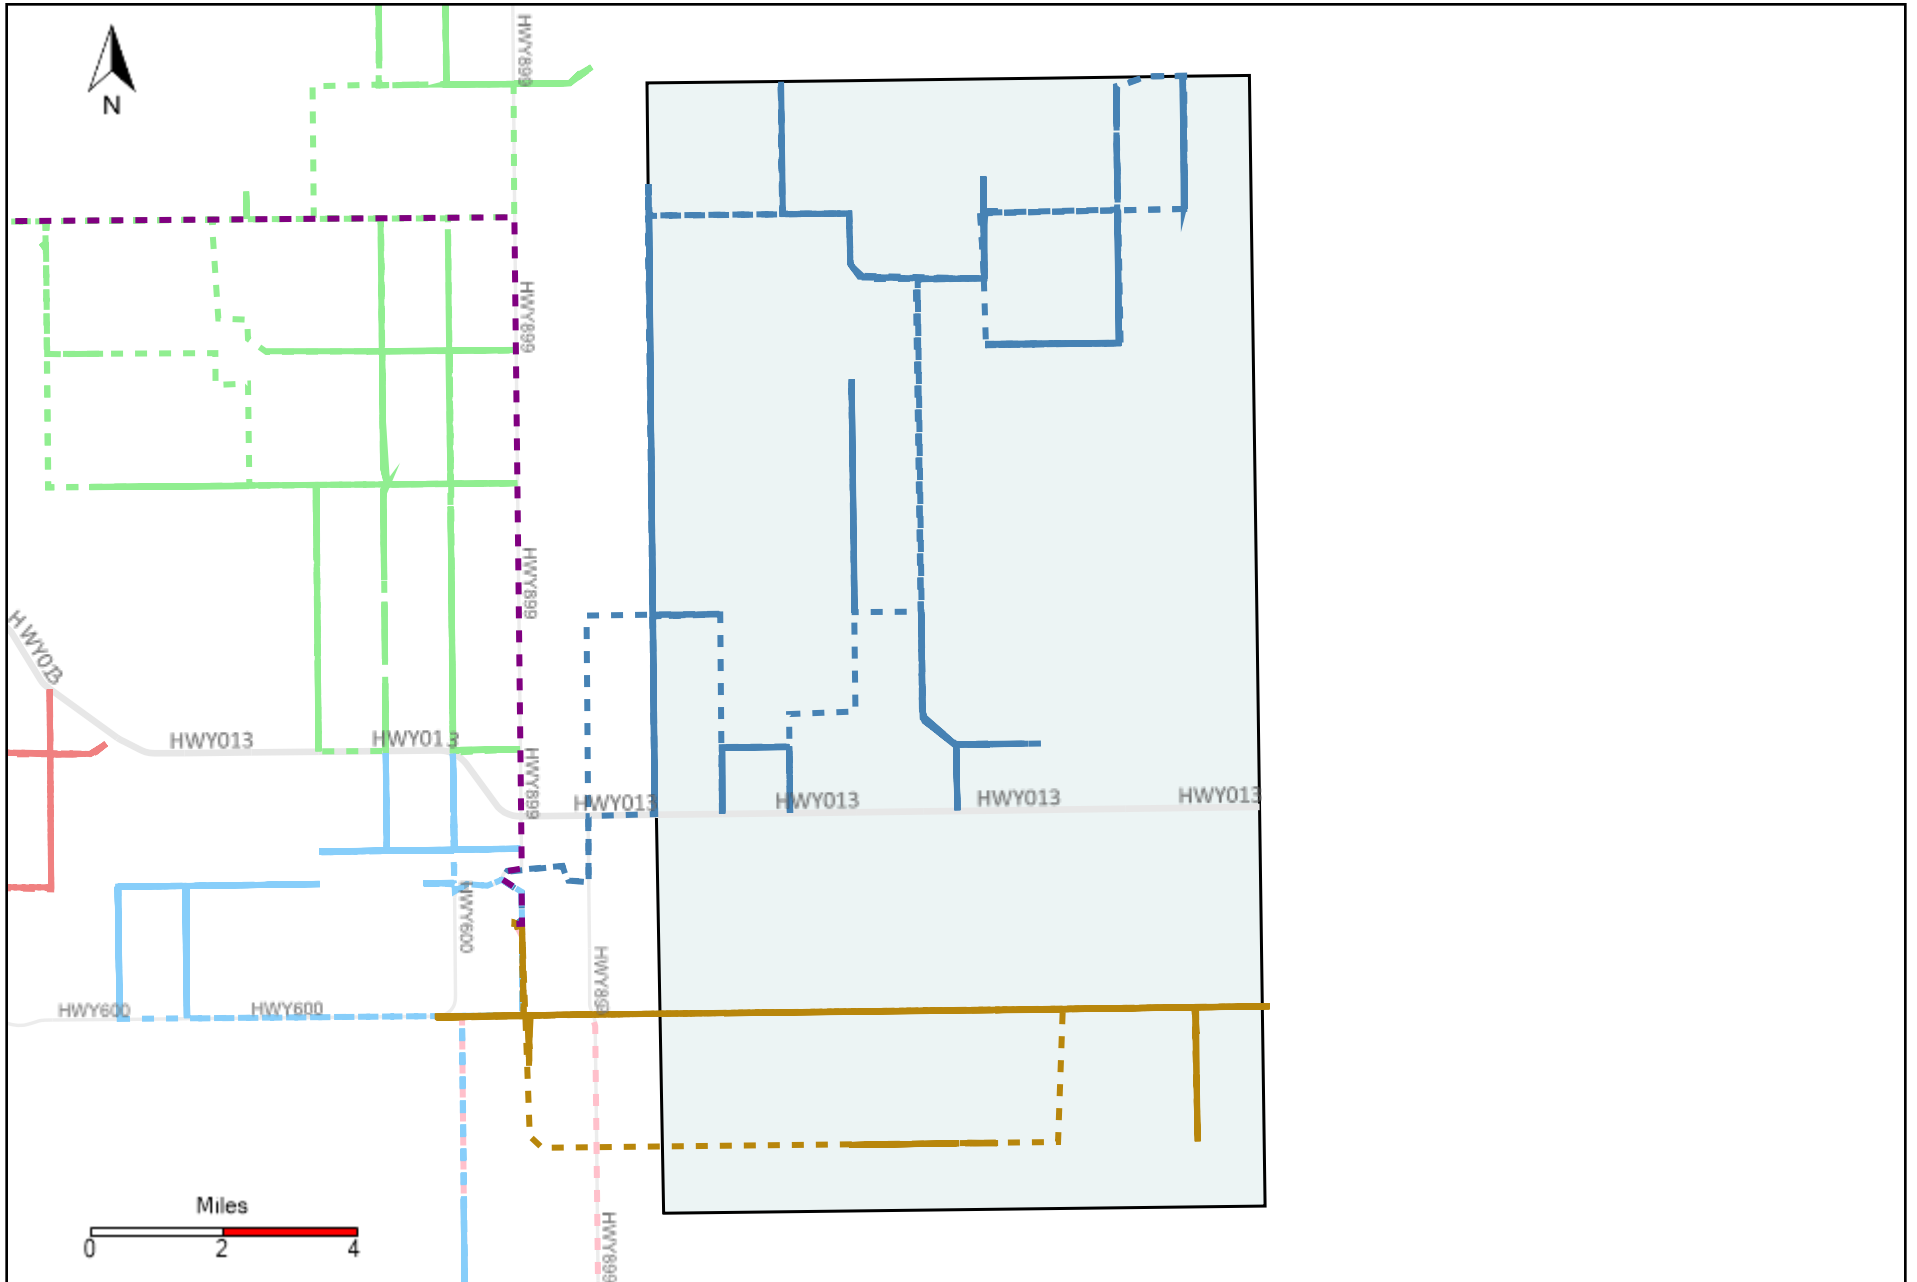

Provost Weekly Grader Report (2021-10-24 ~ 2021-10-30)

Division: 1 Grader Report(2021-10-24 ~ 2021-10-30)

Vehicle Name List	Total Distance(km)	Total Hours
*****	457.5	47 hrs 24 min 4 sec

Division: 2 Grader Report(2021-10-24 ~ 2021-10-30)

Vehicle Name List	Total Distance(km)	Total Hours
*****	662.91	69 hrs 41 min 21 sec

Division: 3 Grader Report(2021-10-24 ~ 2021-10-30)

Vehicle Name List	Total Distance(km)	Total Hours
*****	1935.48	212 hrs 26 min 15 sec

Division: 4 Grader Report(2021-10-24 ~ 2021-10-30)

Vehicle Name List	Total Distance(km)	Total Hours
*****	1741.25	185 hrs 59 min 4 sec

Division: 5 Grader Report(2021-10-24 ~ 2021-10-30)

Vehicle Name List	Total Distance(km)	Total Hours
*****	1932.7	143 hrs 13 min 36 sec

Division: 6 Grader Report(2021-10-24 ~ 2021-10-30)

Vehicle Name List	Total Distance(km)	Total Hours
*****	2408.73	195 hrs 5 min 29 sec

Division: 7 Grader Report(2021-10-24 ~ 2021-10-30)

Vehicle Name List	Total Distance(km)	Total Hours
*****	2408.73	195 hrs 5 min 29 sec