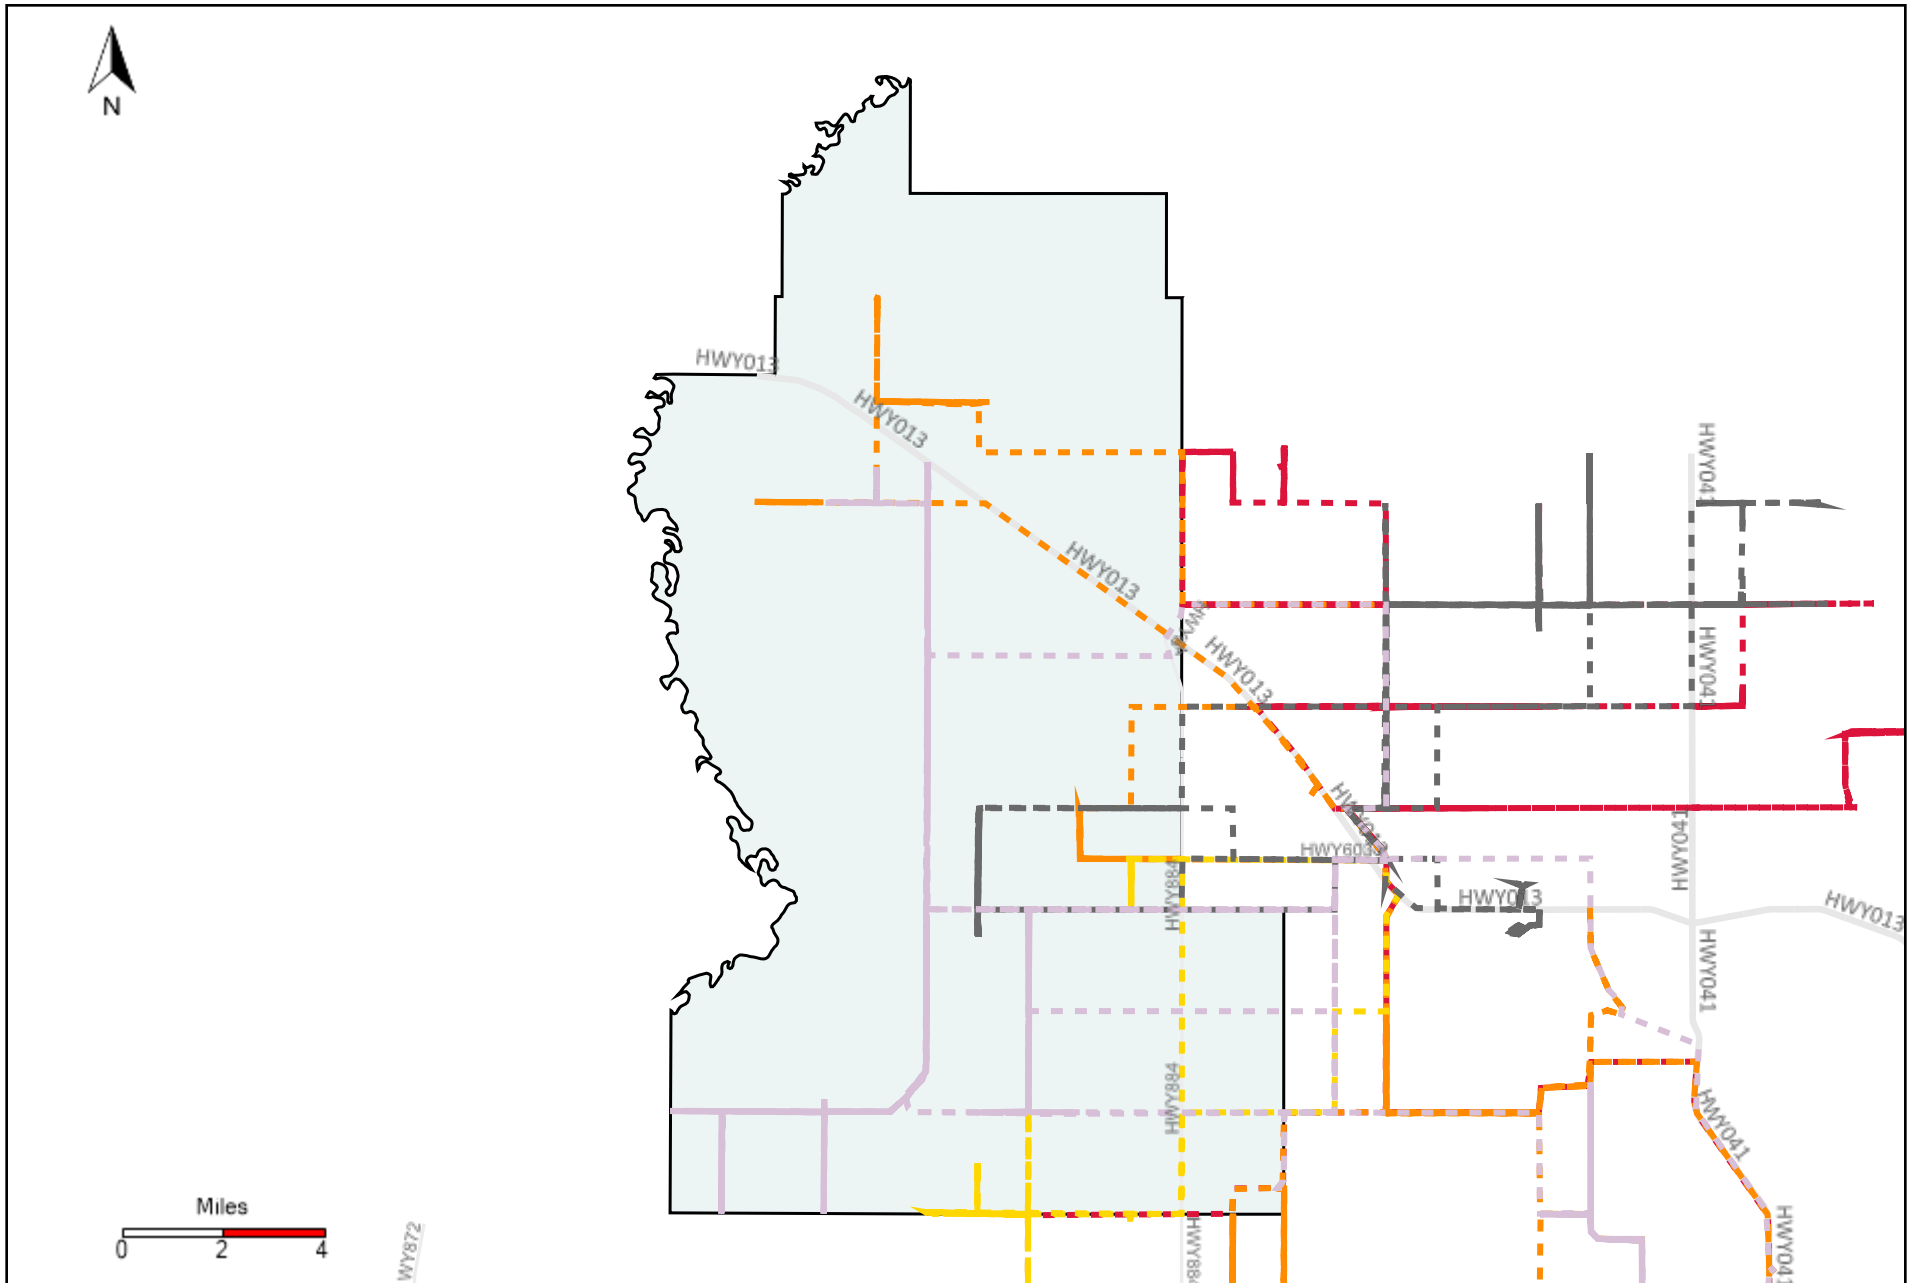

Vehicle Name List	Total Distance(km)	Total Hours
*****	662.91	69 hrs 41 min 21 sec

Division: 3 Grader Report(2021-10-24 ~ 2021-10-30)

Vehicle Name List	Total Distance(km)	Total Hours
*****	1935.48	212 hrs 26 min 15 sec

Division: 4 Grader Report(2021-10-24 ~ 2021-10-30)

Vehicle Name List	Total Distance(km)	Total Hours
*****	1741.25	185 hrs 59 min 4 sec

Division: 5 Grader Report(2021-10-24 ~ 2021-10-30)

Vehicle Name List	Total Distance(km)	Total Hours
*****	1932.7	143 hrs 13 min 36 sec

Division: 6 Grader Report(2021-10-24 ~ 2021-10-30)

Vehicle Name List	Total Distance(km)	Total Hours
*****	2408.73	195 hrs 5 min 29 sec

Division: 7 Grader Report(2021-10-24 ~ 2021-10-30)

Vehicle Name List	Total Distance(km)	Total Hours
*****	2408.73	195 hrs 5 min 29 sec