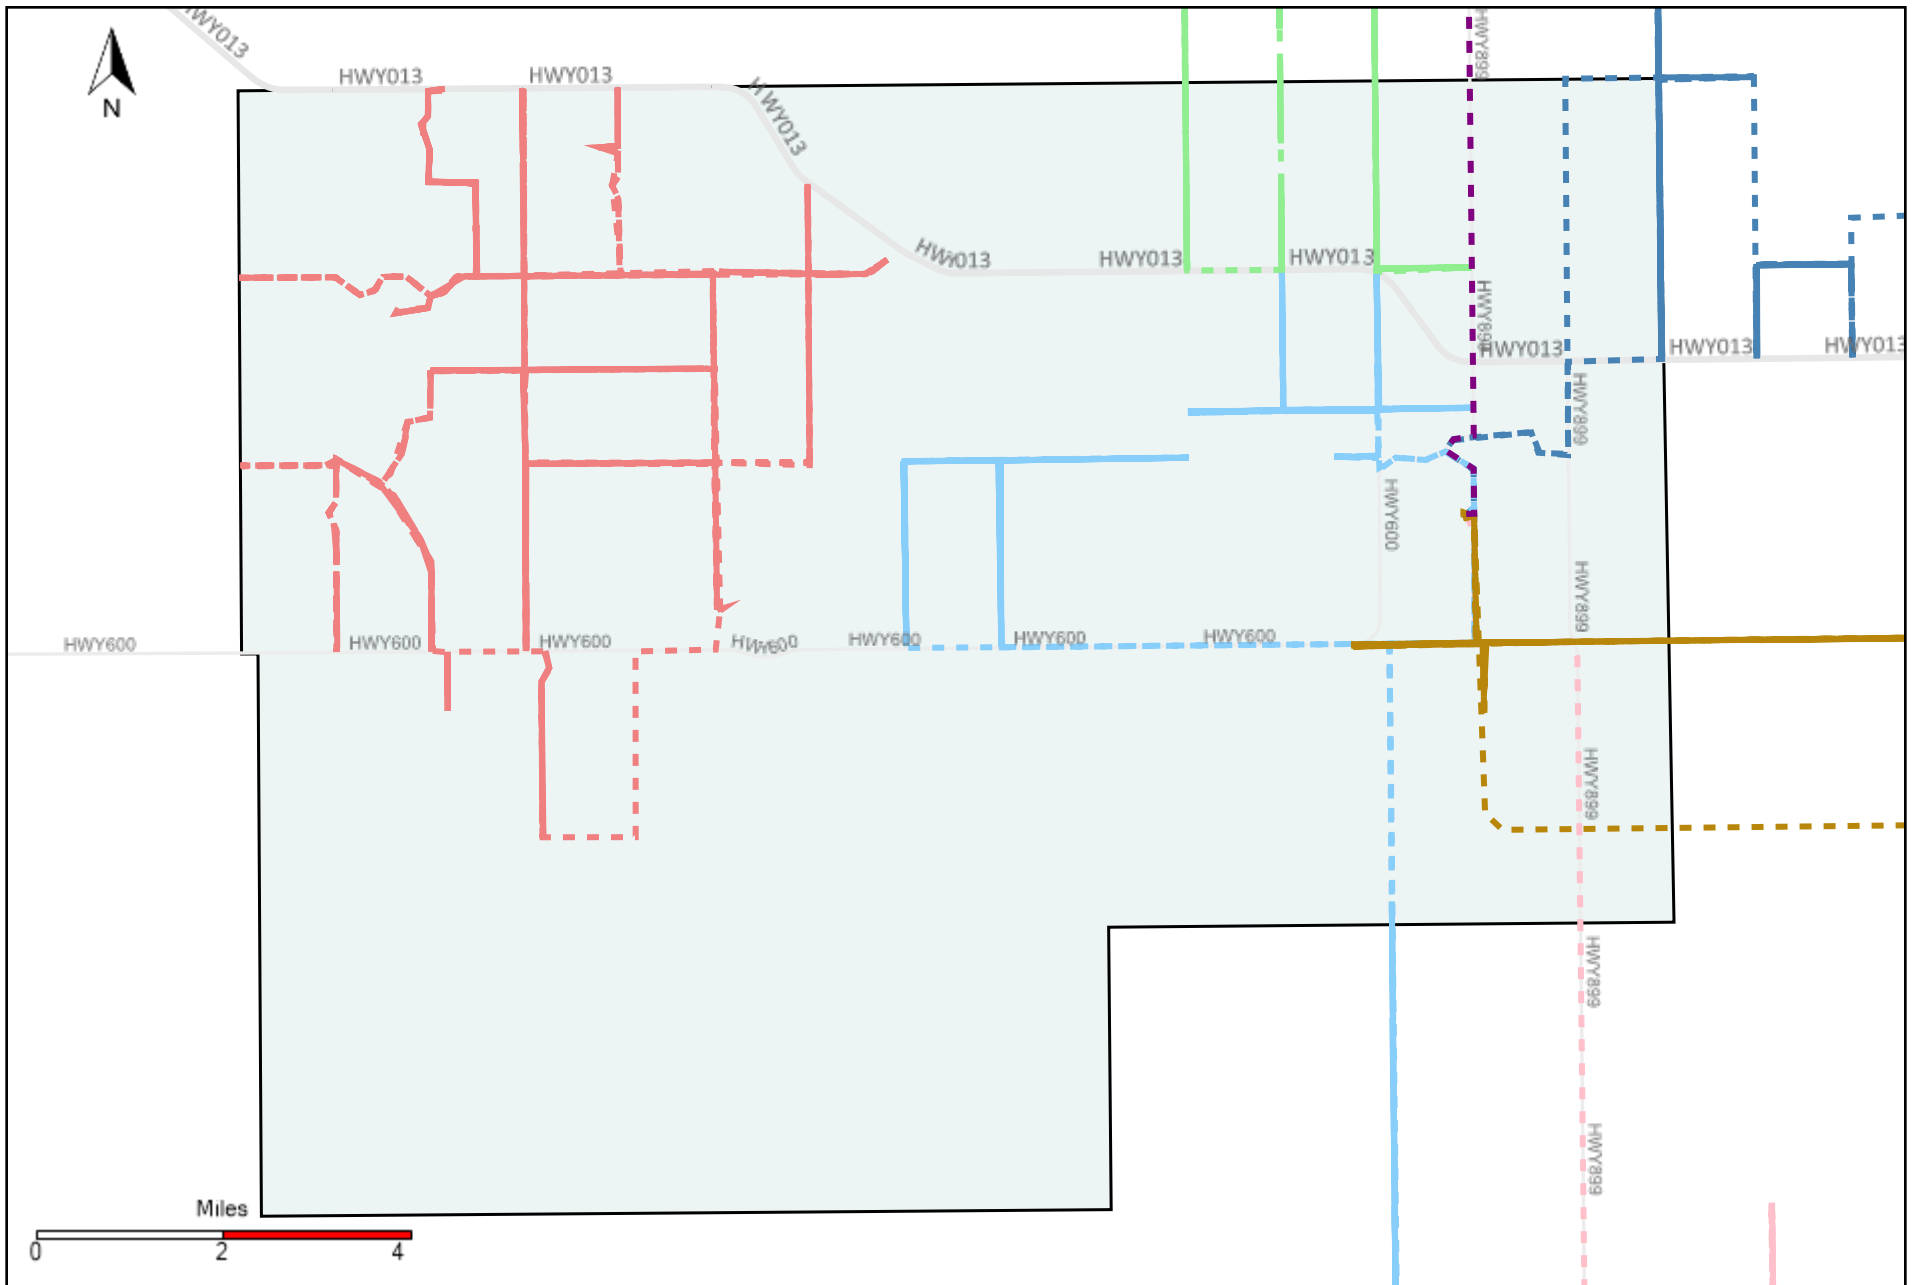

Provost Weekly Grader Report (2021-10-24 ~ 2021-10-30)

Division: 1 Grader Report(2021-10-24 ~ 2021-10-30)

Vehicle Name List	Total Distance(km)	Total Hours
*****	457.5	47 hrs 24 min 4 sec

Division: 2 Grader Report(2021-10-24 ~ 2021-10-30)

Vehicle Name List	Total Distance(km)	Total Hours
*****	662.91	69 hrs 41 min 21 sec

Division: 3 Grader Report(2021-10-24 ~ 2021-10-30)

Vehicle Name List	Total Distance(km)	Total Hours
*****	1935.48	212 hrs 26 min 15 sec

Division: 4 Grader Report(2021-10-24 ~ 2021-10-30)

Vehicle Name List	Total Distance(km)	Total Hours
*****	1741.25	185 hrs 59 min 4 sec

Division: 5 Grader Report(2021-10-24 ~ 2021-10-30)

Vehicle Name List	Total Distance(km)	Total Hours
*****	1932.7	143 hrs 13 min 36 sec

Division: 6 Grader Report(2021-10-24 ~ 2021-10-30)

Vehicle Name List	Total Distance(km)	Total Hours
*****	2408.73	195 hrs 5 min 29 sec

Division: 7 Grader Report(2021-10-24 ~ 2021-10-30)

Vehicle Name List	Total Distance(km)	Total Hours
*****	2408.73	195 hrs 5 min 29 sec