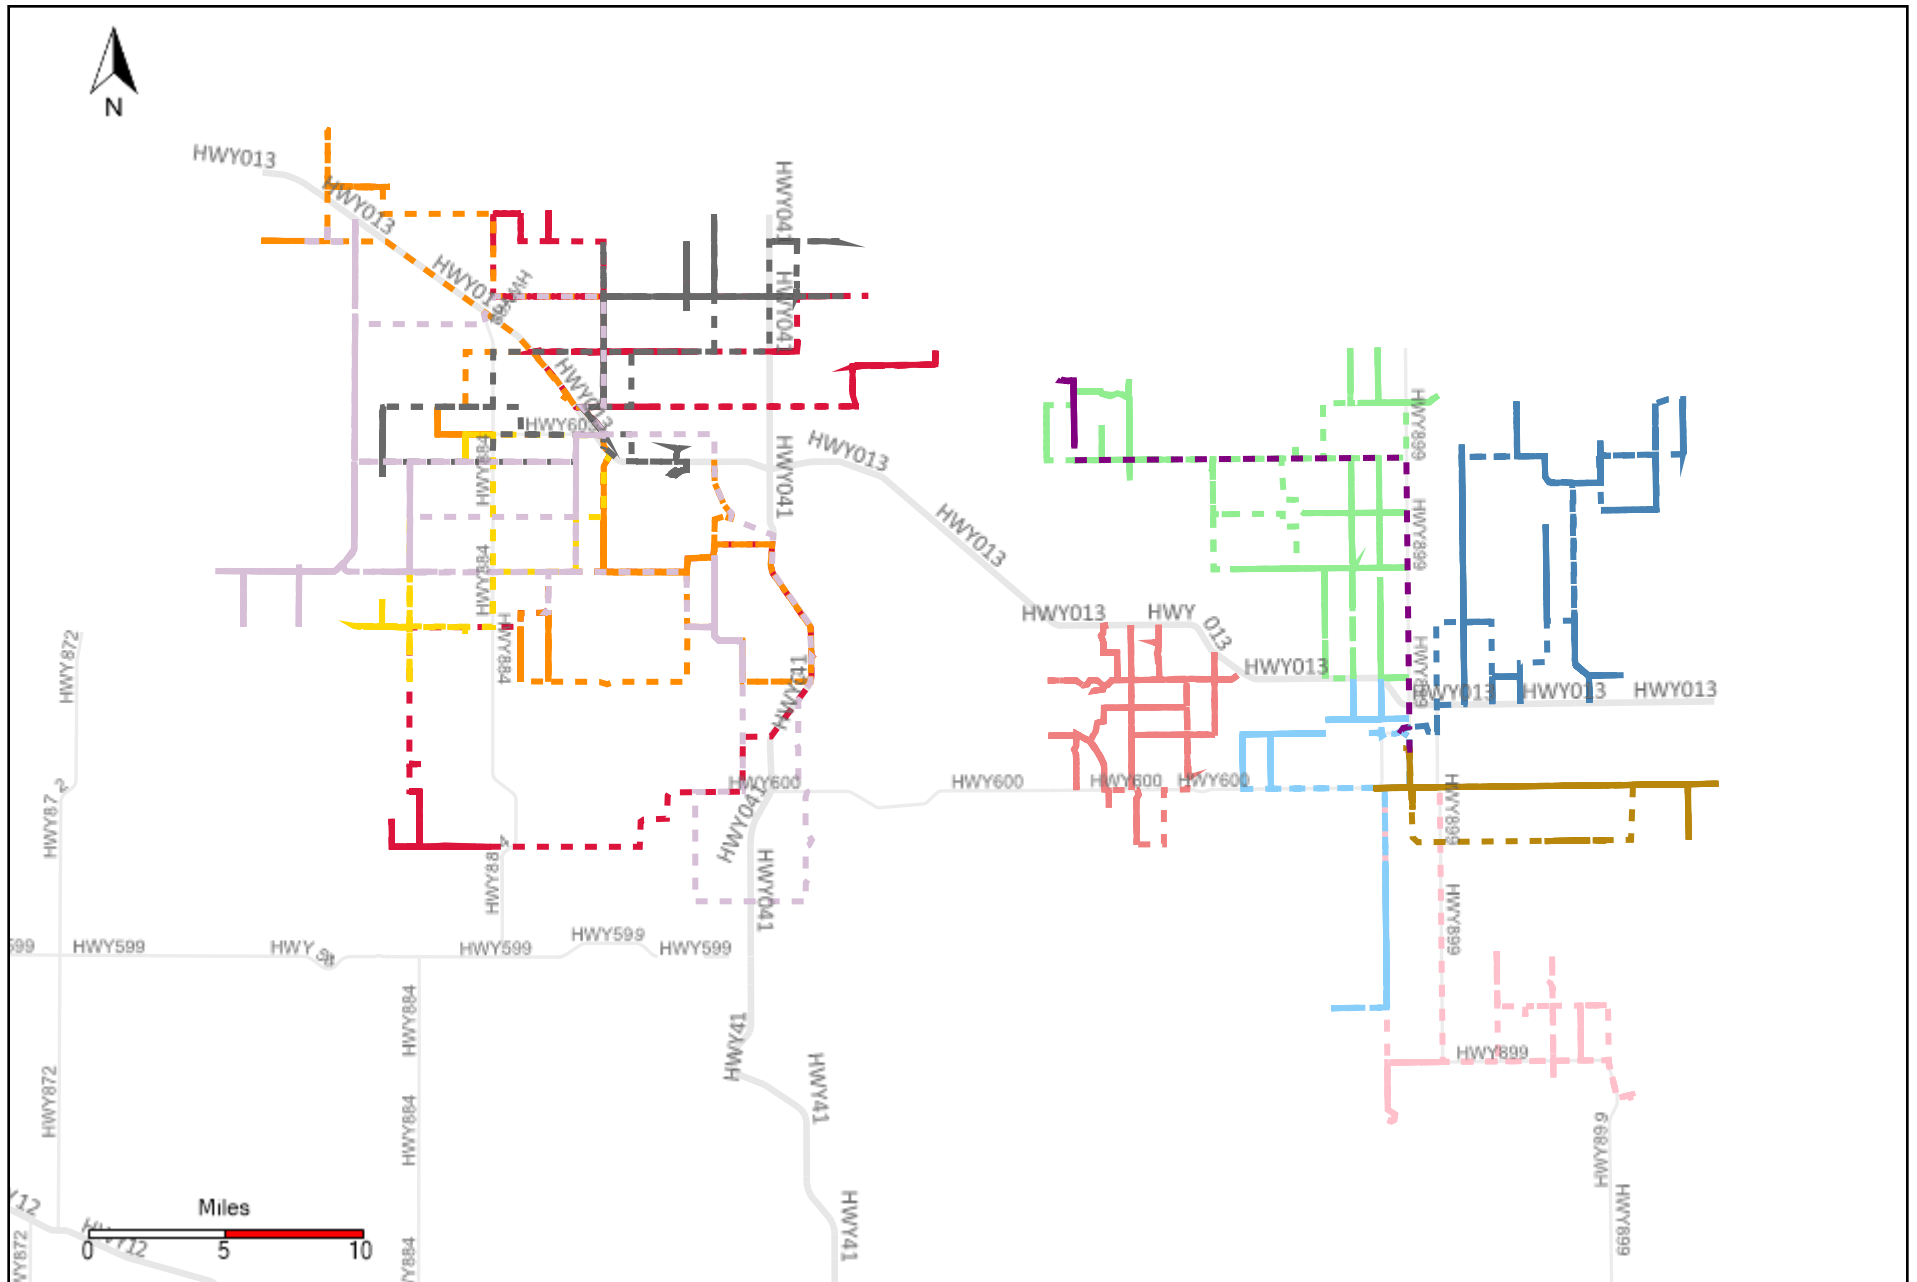

Provost Weekly Grader Report (2021-10-24 ~ 2021-10-30)

Division: 1 Grader Report(2021-10-24 ~ 2021-10-30)

Vehicle Name List	Total Distance(km)	Total Hours
*****	457.5	47 hrs 24 min 4 sec

Division: 2 Grader Report(2021-10-24 ~ 2021-10-30)

Vehicle Name List	Total Distance(km)	Total Hours
*****	662.91	69 hrs 41 min 21 sec

Division: 3 Grader Report(2021-10-24 ~ 2021-10-30)

Vehicle Name List	Total Distance(km)	Total Hours
*****	1935.48	212 hrs 26 min 15 sec

Division: 4 Grader Report(2021-10-24 ~ 2021-10-30)

Vehicle Name List	Total Distance(km)	Total Hours
*****	1741.25	185 hrs 59 min 4 sec

Division: 5 Grader Report(2021-10-24 ~ 2021-10-30)

Vehicle Name List	Total Distance(km)	Total Hours
*****	1932.7	143 hrs 13 min 36 sec

Division: 6 Grader Report(2021-10-24 ~ 2021-10-30)

Vehicle Name List	Total Distance(km)	Total Hours
*****	2408.73	195 hrs 5 min 29 sec

Division: 7 Grader Report(2021-10-24 ~ 2021-10-30)

Vehicle Name List	Total Distance(km)	Total Hours
*****	2408.73	195 hrs 5 min 29 sec