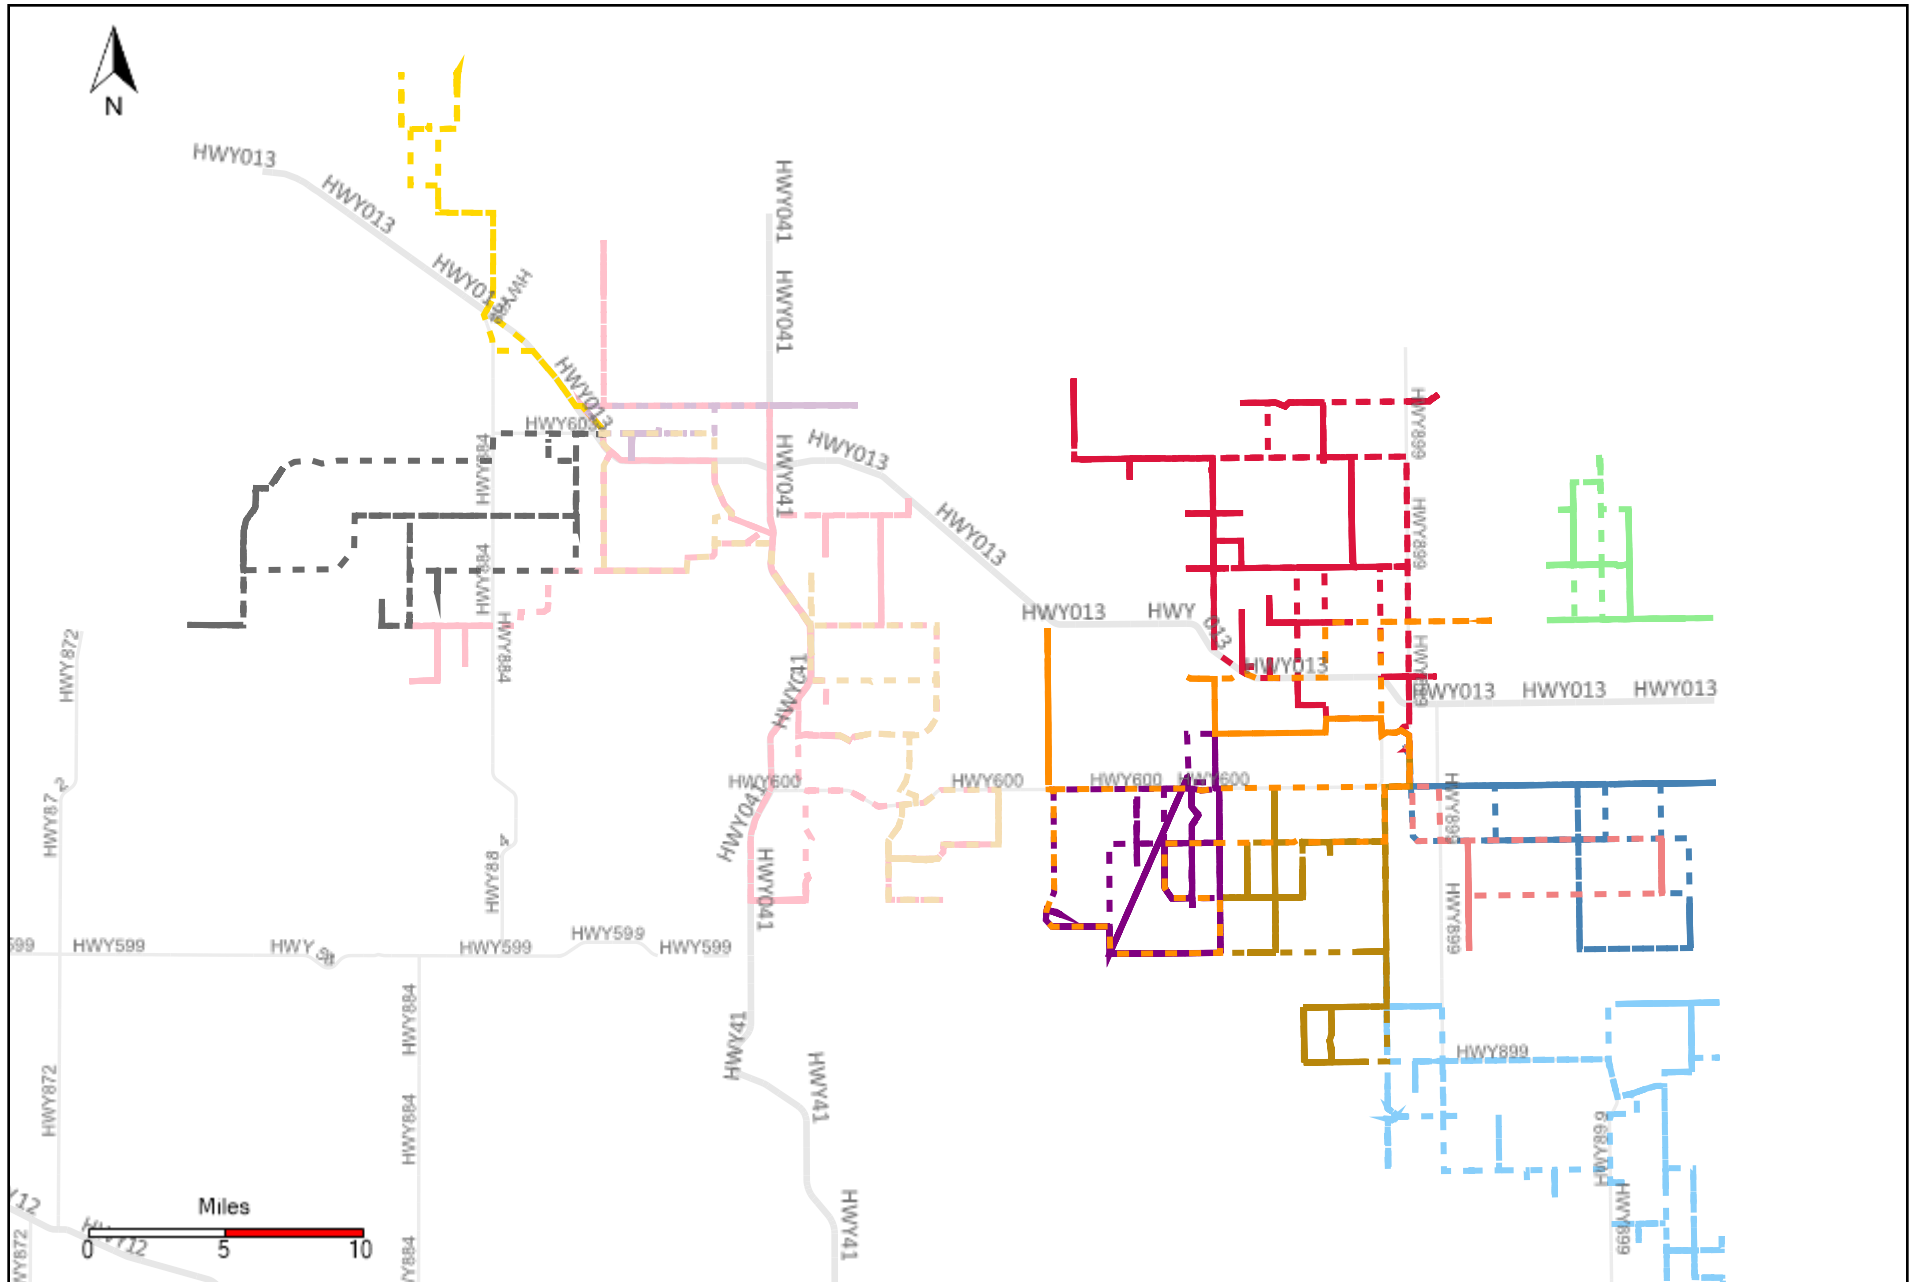

Provost Weekly Grader Report (2021-10-17 ~ 2021-10-23)

Division: 1 Grader Report(2021-10-17 ~ 2021-10-23)

Vehicle Name List	Total Distance(km)	Total Hours
*****	1158.5	127 hrs 8 min 47 sec

Division: 2 Grader Report(2021-10-17 ~ 2021-10-23)

Vehicle Name List	Total Distance(km)	Total Hours
*****	743.11	78 hrs 2 min 39 sec

Division: 3 Grader Report(2021-10-17 ~ 2021-10-23)

Vehicle Name List	Total Distance(km)	Total Hours
*****	1918.72	186 hrs 27 min 2 sec

Division: 4 Grader Report(2021-10-17 ~ 2021-10-23)

Vehicle Name List	Total Distance(km)	Total Hours
*****	1608.49	132 hrs 50 min 10 sec

Division: 5 Grader Report(2021-10-17 ~ 2021-10-23)

Vehicle Name List	Total Distance(km)	Total Hours
*****	1418.86	110 hrs 3 min 26 sec

Division: 6 Grader Report(2021-10-17 ~ 2021-10-23)

Vehicle Name List	Total Distance(km)	Total Hours
*****	1208.76	100 hrs 35 min 43 sec

Division: 7 Grader Report(2021-10-17 ~ 2021-10-23)

Vehicle Name List	Total Distance(km)	Total Hours
*****	965.16	80 hrs 38 min 23 sec