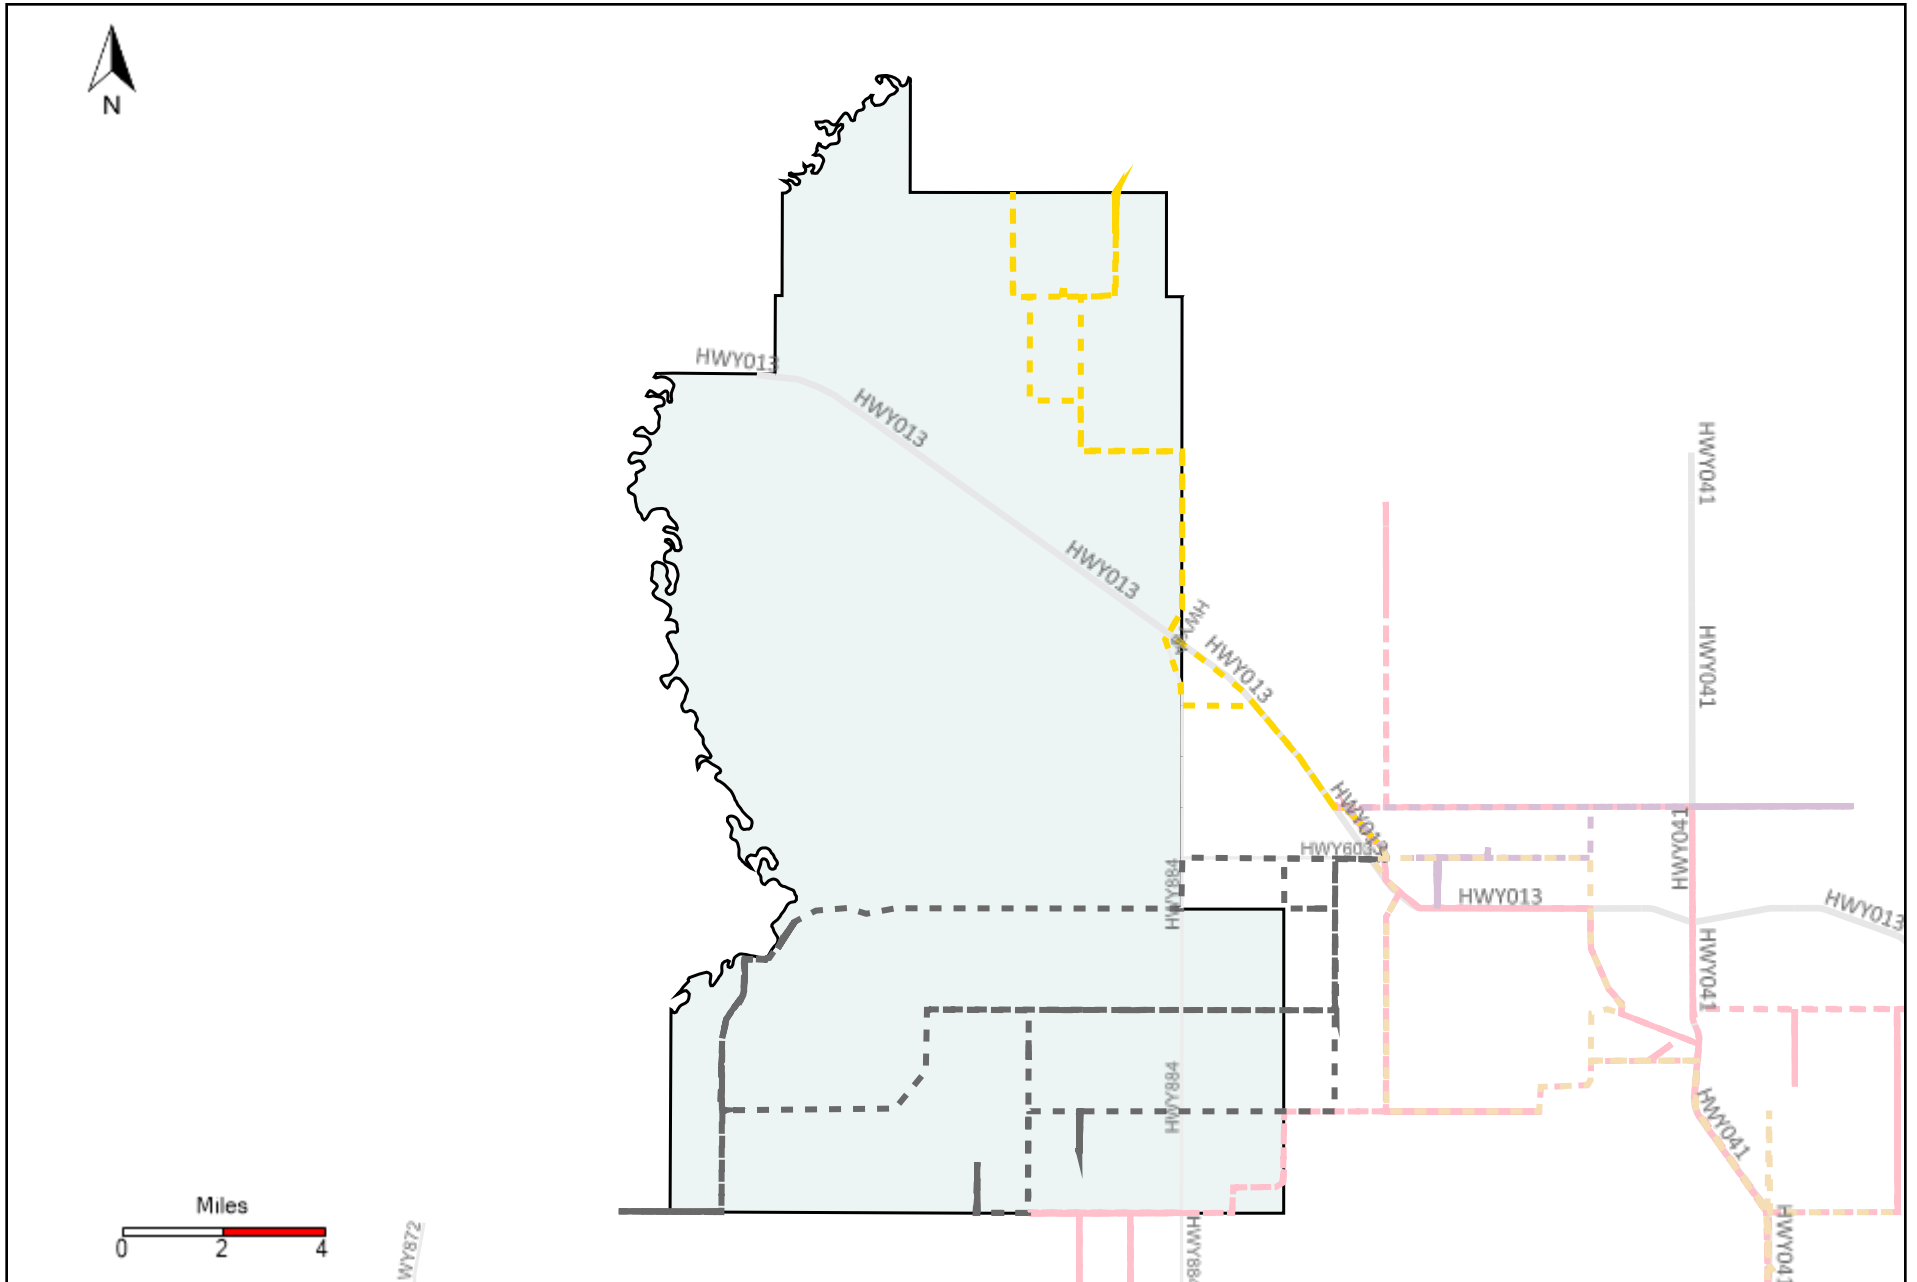

Division: 4 Grader Report(2021-10-17 ~ 2021-10-23)

Vehicle Name List	Total Distance(km)	Total Hours
*****	1608.49	132 hrs 50 min 10 sec

Division: 5 Grader Report(2021-10-17 ~ 2021-10-23)

Vehicle Name List	Total Distance(km)	Total Hours
*****	1418.86	110 hrs 3 min 26 sec

Division: 6 Grader Report(2021-10-17 ~ 2021-10-23)

Vehicle Name List	Total Distance(km)	Total Hours
*****	1208.76	100 hrs 35 min 43 sec

Division: 7 Grader Report(2021-10-17 ~ 2021-10-23)

Vehicle Name List	Total Distance(km)	Total Hours
*****	965.16	80 hrs 38 min 23 sec