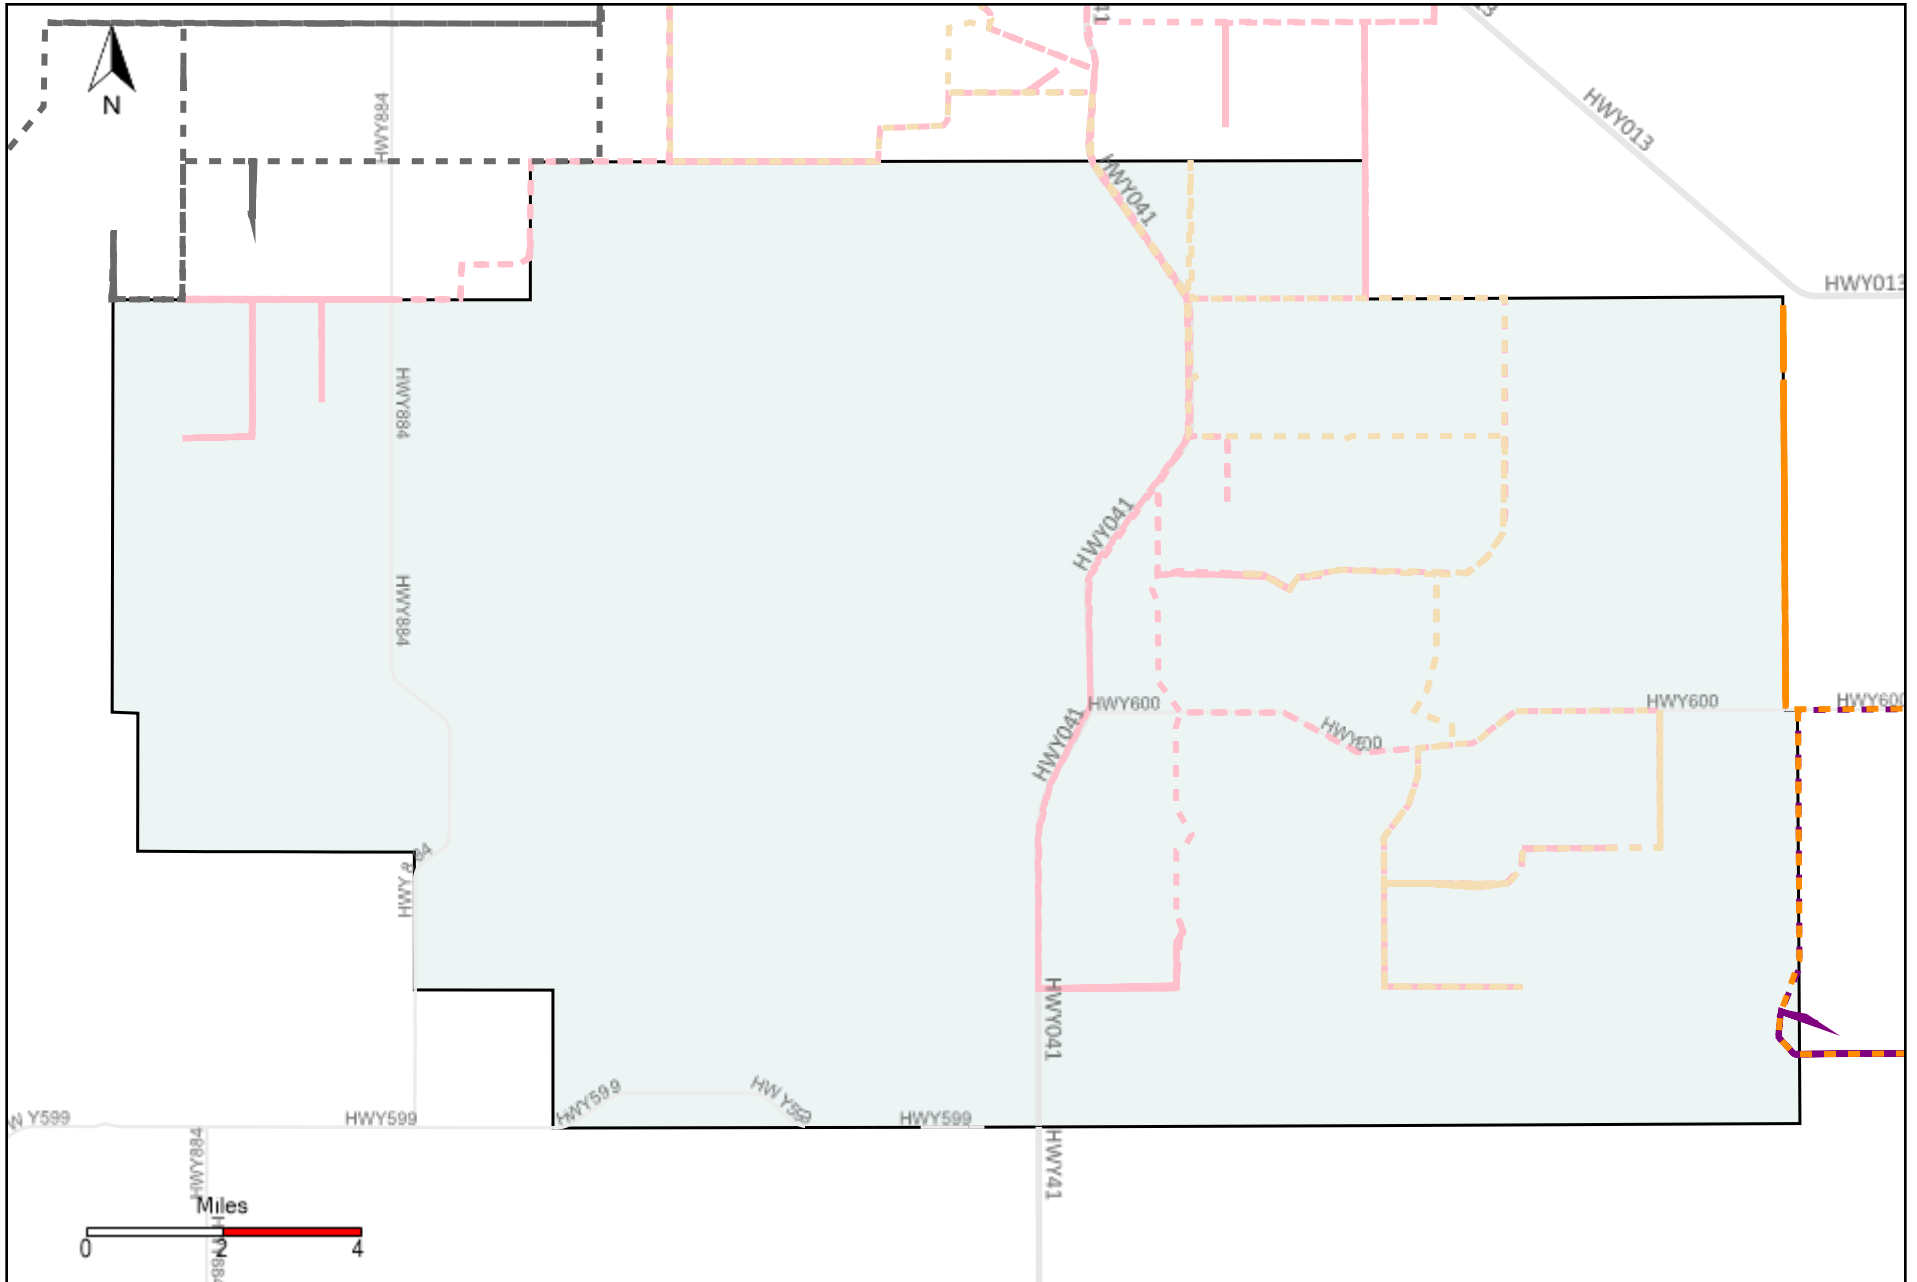

Division: 5 Grader Report(2021-10-17 ~ 2021-10-23)

Vehicle Name List	Total Distance(km)	Total Hours
*****	1418.86	110 hrs 3 min 26 sec