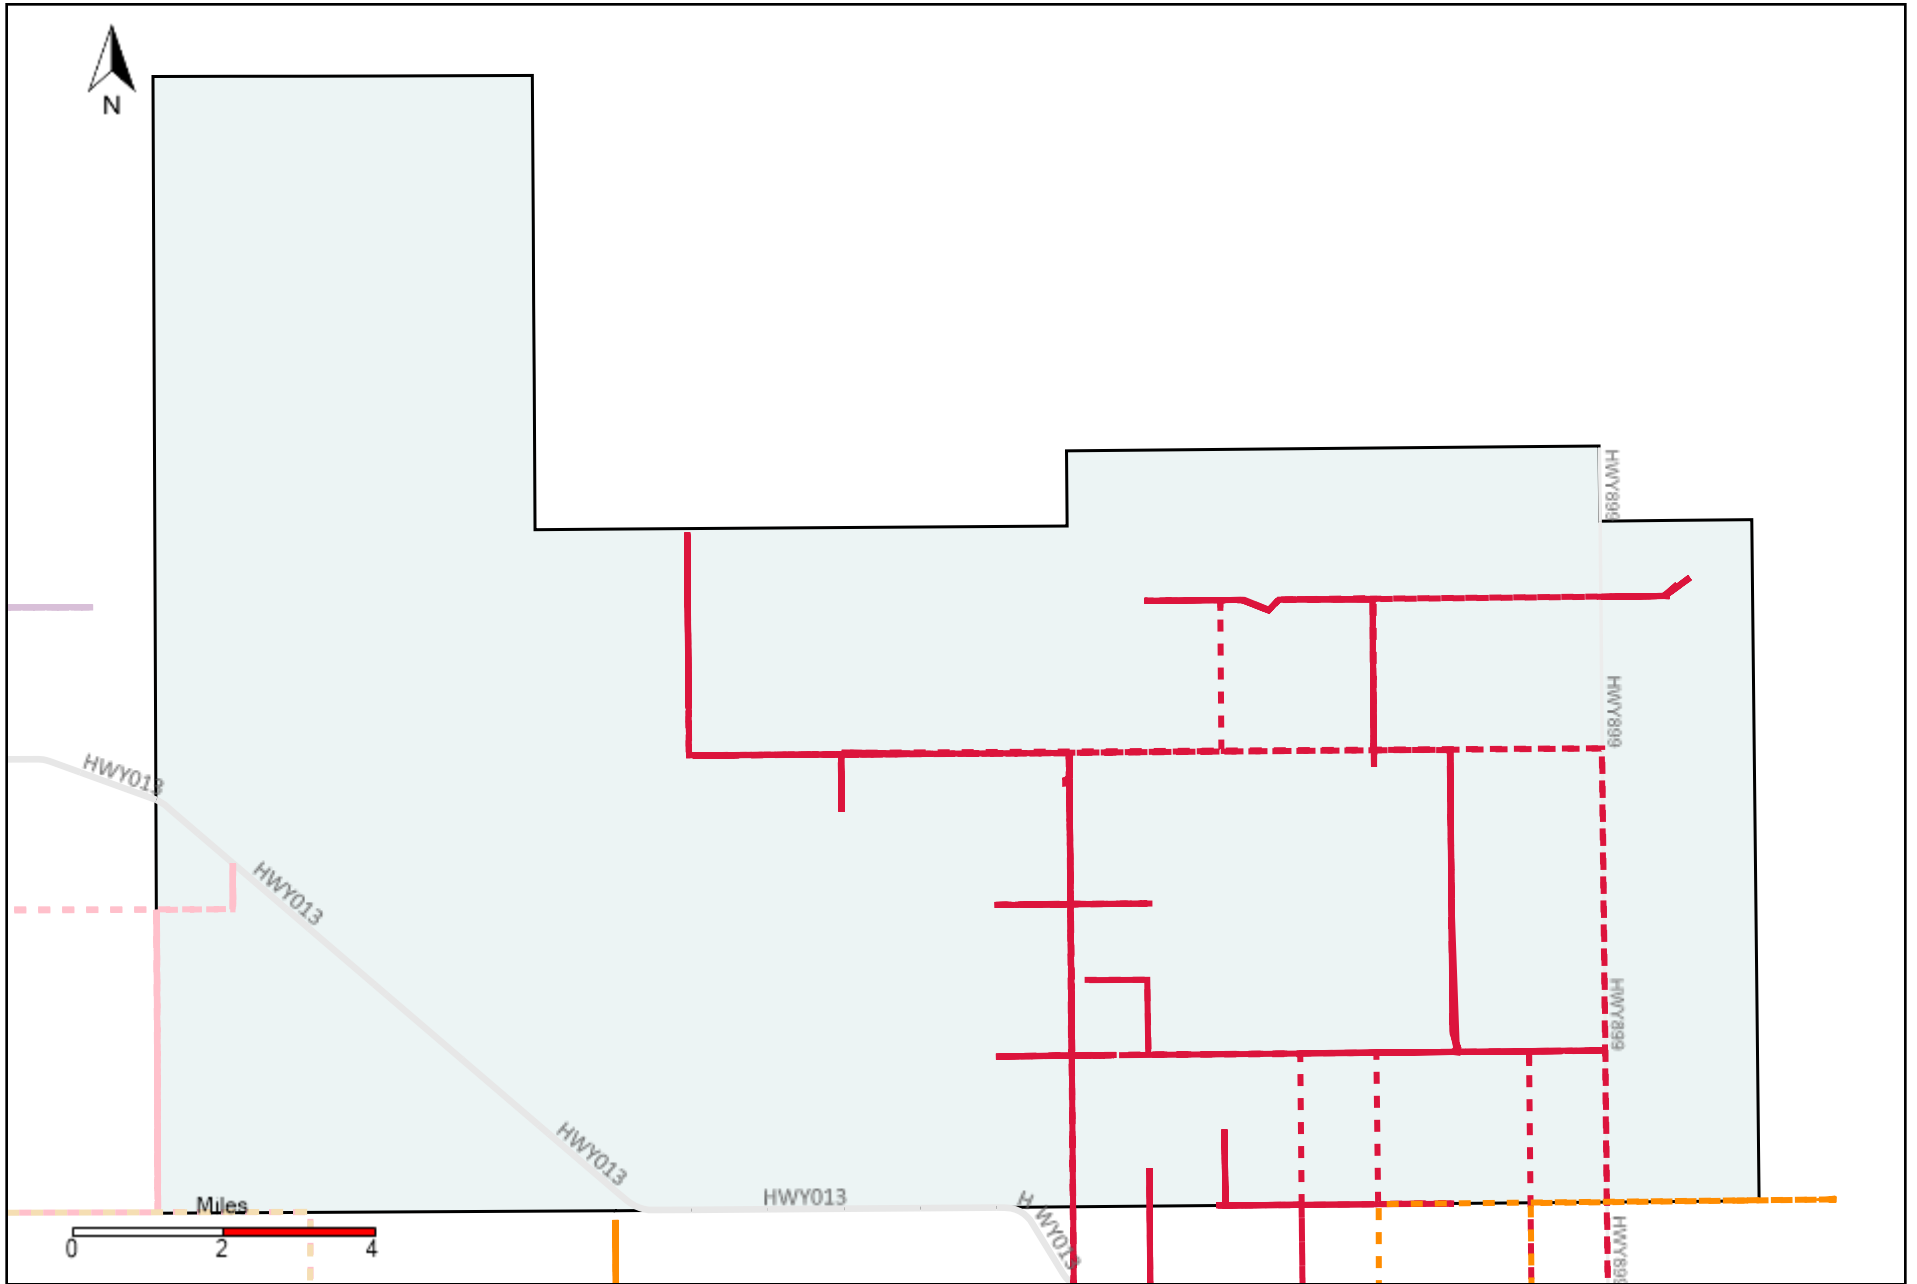

Provost Weekly Grader Report (2021-10-17 ~ 2021-10-23)

Division: 1 Grader Report(2021-10-17 ~ 2021-10-23)

Vehicle Name List	Total Distance(km)	Total Hours
*****	1158.5	127 hrs 8 min 47 sec

Division: 2 Grader Report(2021-10-17 ~ 2021-10-23)

Vehicle Name List	Total Distance(km)	Total Hours
*****	743.11	78 hrs 2 min 39 sec

Division: 3 Grader Report(2021-10-17 ~ 2021-10-23)

Vehicle Name List	Total Distance(km)	Total Hours
*****	1918.72	186 hrs 27 min 2 sec

Division: 4 Grader Report(2021-10-17 ~ 2021-10-23)

Vehicle Name List	Total Distance(km)	Total Hours
*****	1608.49	132 hrs 50 min 10 sec

Division: 5 Grader Report(2021-10-17 ~ 2021-10-23)

Vehicle Name List	Total Distance(km)	Total Hours
*****	1418.86	110 hrs 3 min 26 sec

Division: 6 Grader Report(2021-10-17 ~ 2021-10-23)

Vehicle Name List	Total Distance(km)	Total Hours
*****	1208.76	100 hrs 35 min 43 sec

Division: 7 Grader Report(2021-10-17 ~ 2021-10-23)

Vehicle Name List	Total Distance(km)	Total Hours
*****	965.16	80 hrs 38 min 23 sec