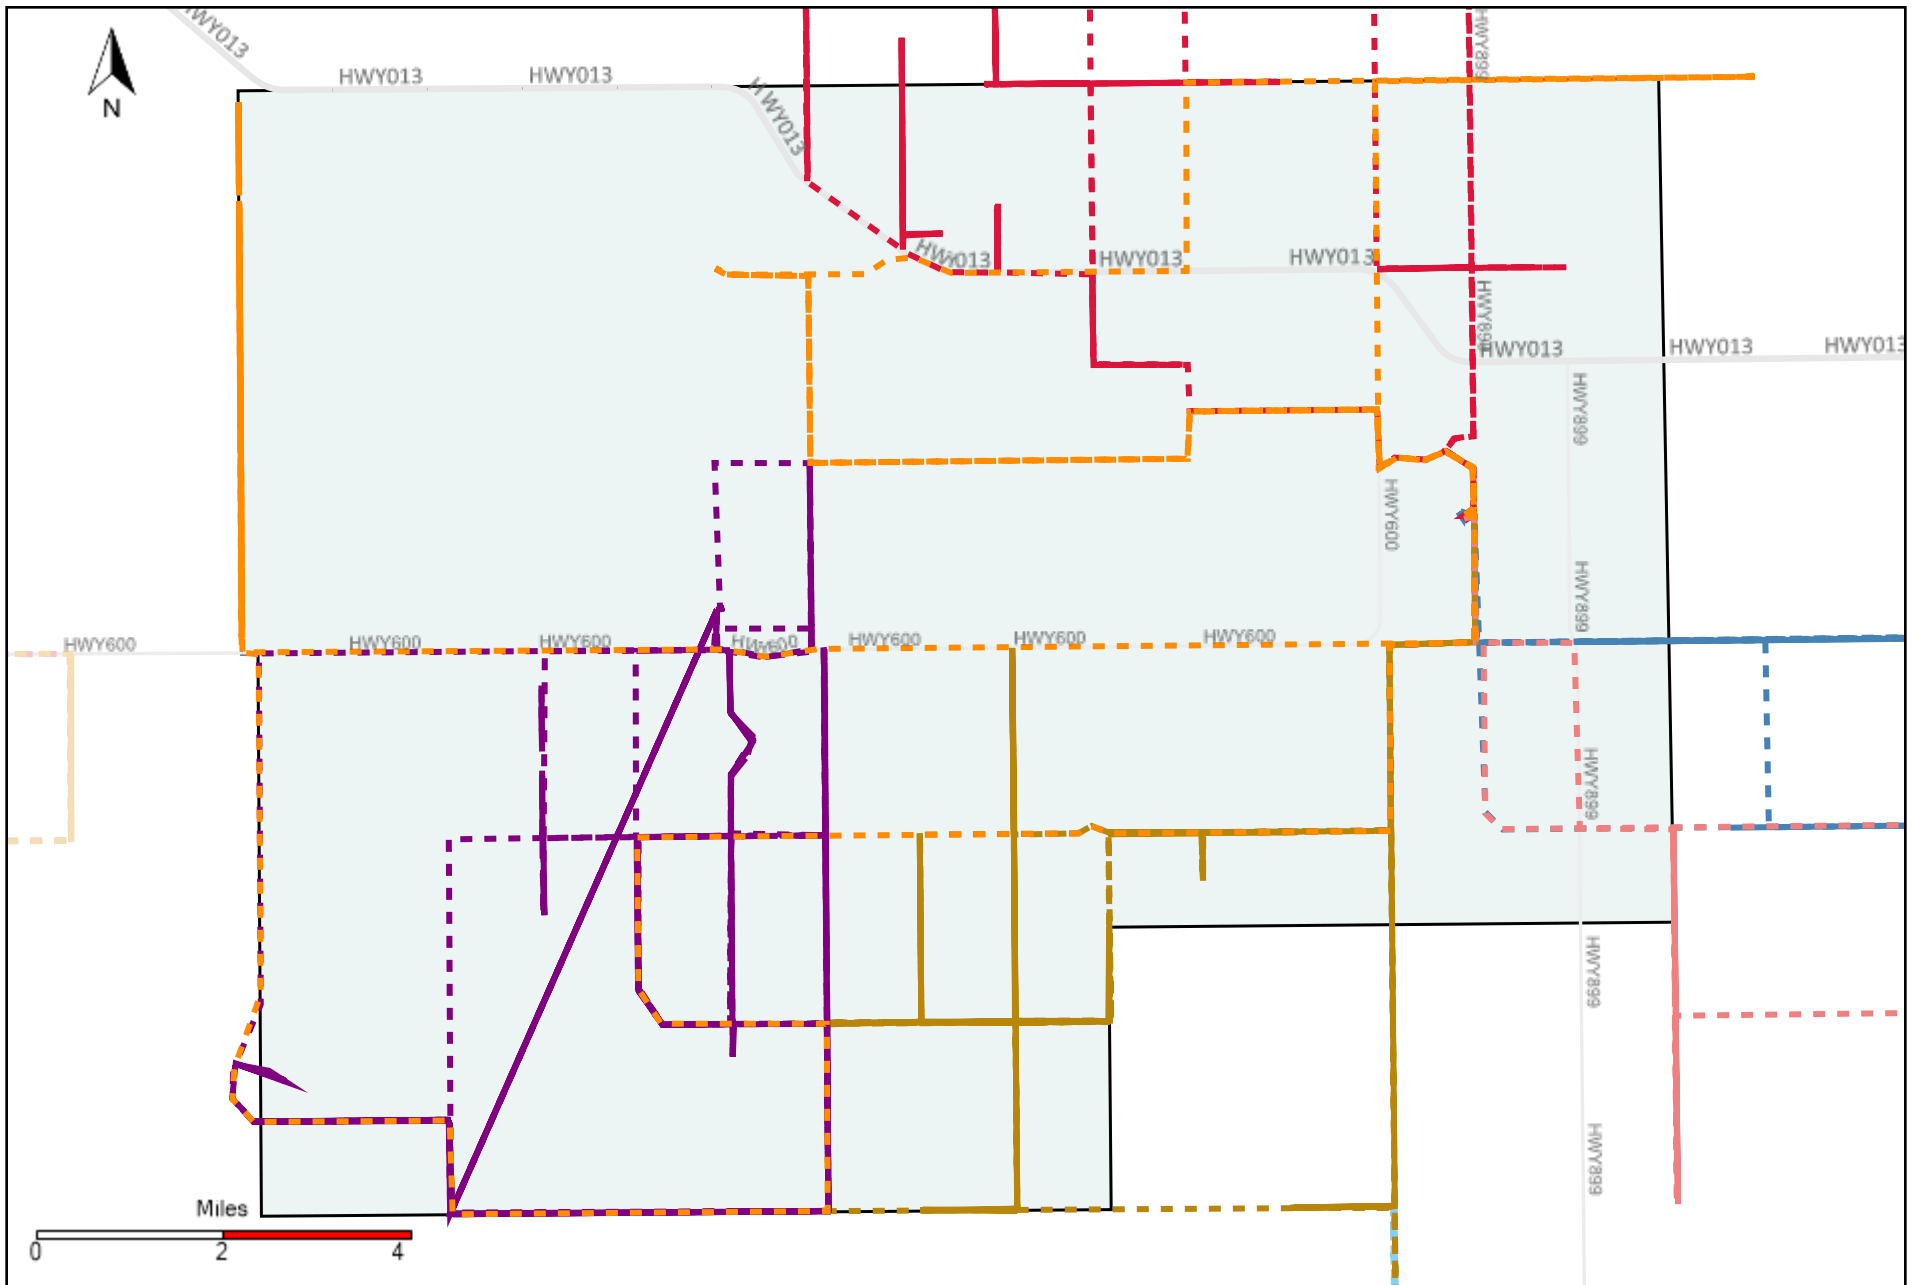

Provost Weekly Grader Report (2021-10-17 ~ 2021-10-23)

Division: 1 Grader Report(2021-10-17 ~ 2021-10-23)

Vehicle Name List	Total Distance(km)	Total Hours
*****	1158.5	127 hrs 8 min 47 sec

Division: 2 Grader Report(2021-10-17 ~ 2021-10-23)

Vehicle Name List	Total Distance(km)	Total Hours
*****	743.11	78 hrs 2 min 39 sec

Division: 3 Grader Report(2021-10-17 ~ 2021-10-23)

Vehicle Name List	Total Distance(km)	Total Hours
*****	1918.72	186 hrs 27 min 2 sec

Division: 4 Grader Report(2021-10-17 ~ 2021-10-23)

Vehicle Name List	Total Distance(km)	Total Hours
*****	1608.49	132 hrs 50 min 10 sec

Division: 5 Grader Report(2021-10-17 ~ 2021-10-23)

Vehicle Name List	Total Distance(km)	Total Hours
*****	1418.86	110 hrs 3 min 26 sec

Division: 6 Grader Report(2021-10-17 ~ 2021-10-23)

Vehicle Name List	Total Distance(km)	Total Hours
*****	1208.76	100 hrs 35 min 43 sec

Division: 7 Grader Report(2021-10-17 ~ 2021-10-23)

Vehicle Name List	Total Distance(km)	Total Hours
*****	965.16	80 hrs 38 min 23 sec