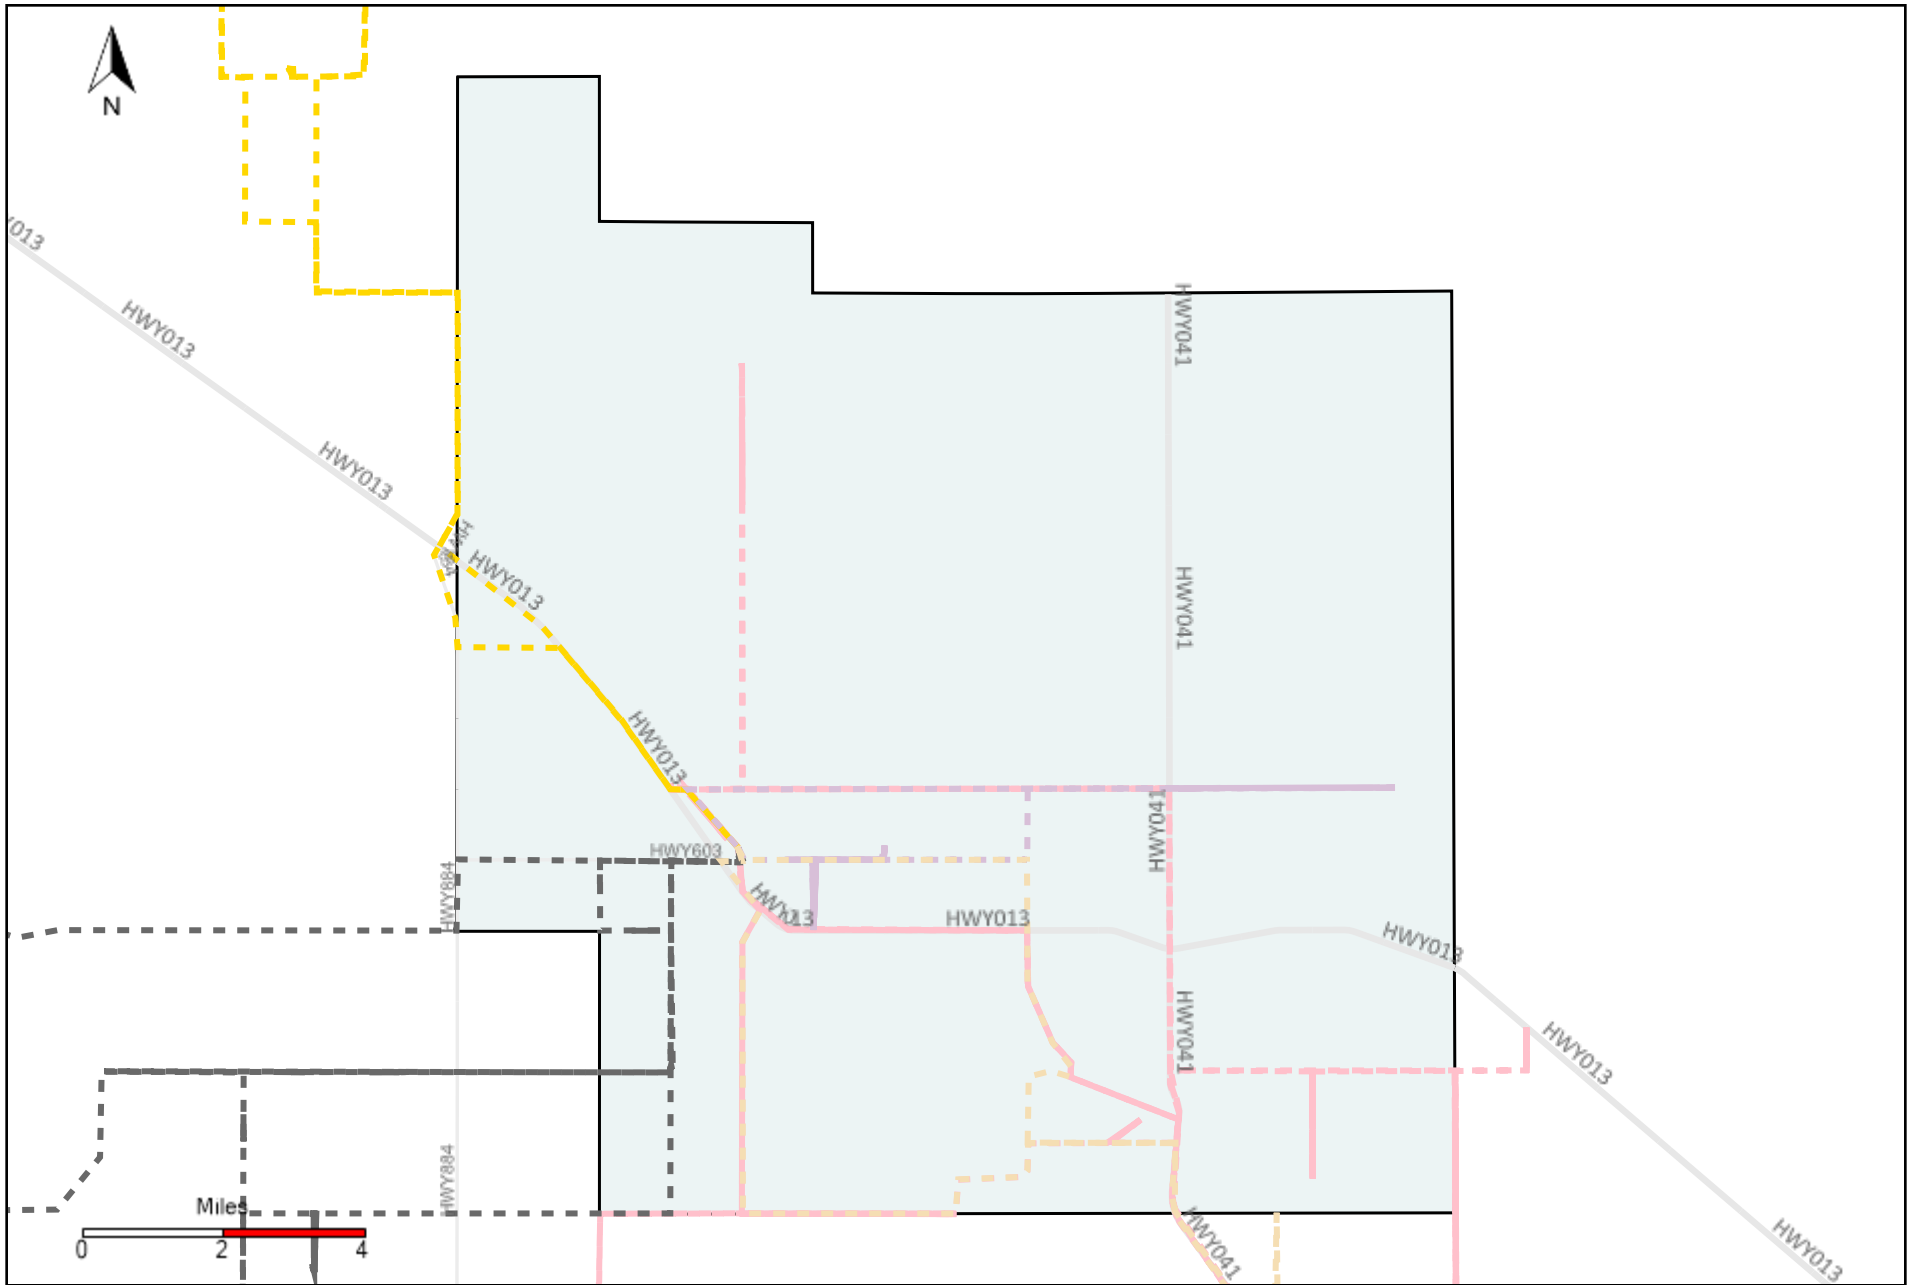

Division: 6 Grader Report(2021-10-17 ~ 2021-10-23)

Vehicle Name List	Total Distance(km)	Total Hours
*****	1208.76	100 hrs 35 min 43 sec