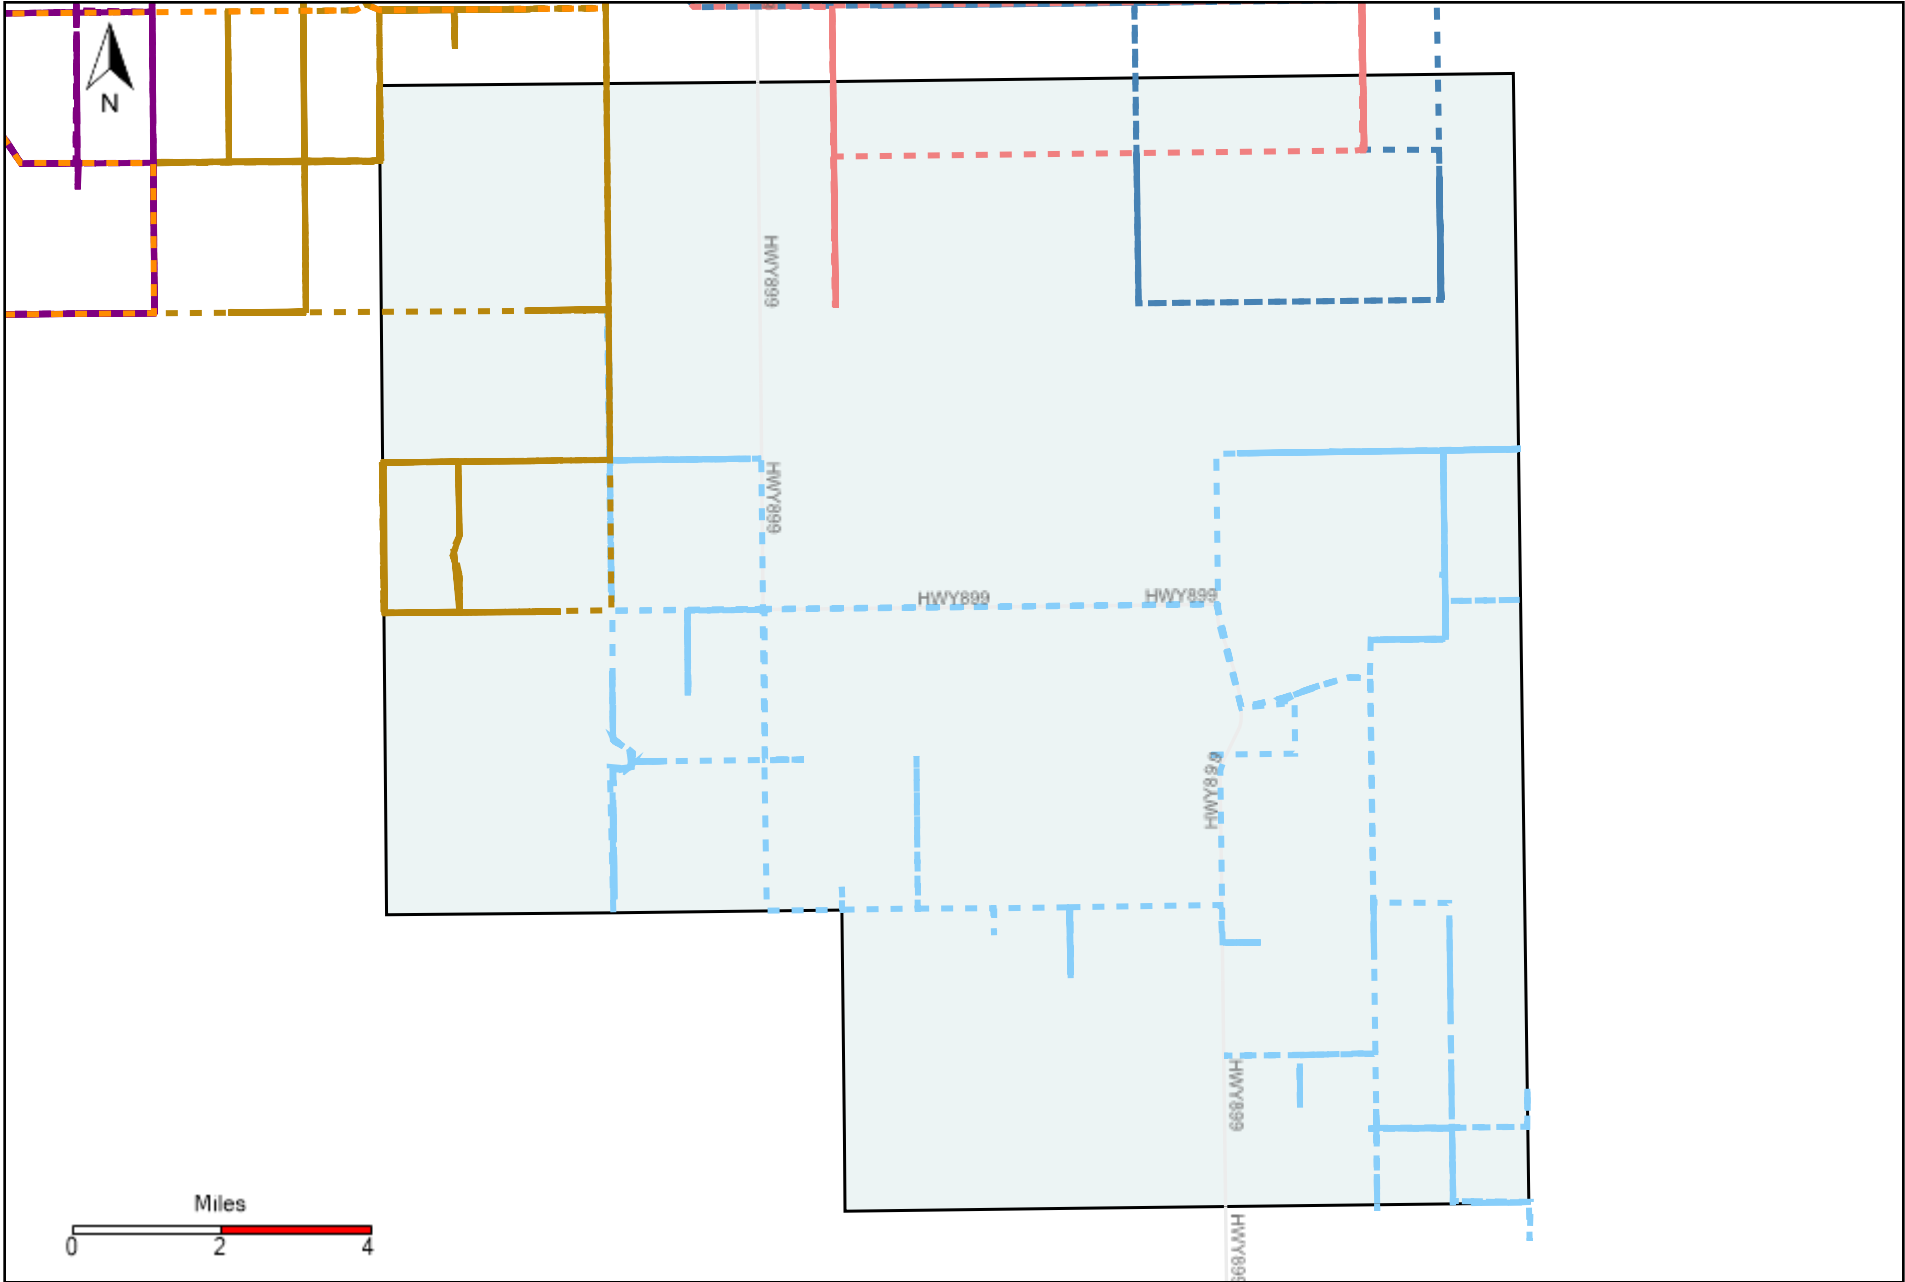

Provost Weekly Grader Report (2021-10-17 ~ 2021-10-23)

Division: 1 Grader Report(2021-10-17 ~ 2021-10-23)

Vehicle Name List	Total Distance(km)	Total Hours
*****	1158.5	127 hrs 8 min 47 sec

Division: 2 Grader Report(2021-10-17 ~ 2021-10-23)

Vehicle Name List	Total Distance(km)	Total Hours
*****	743.11	78 hrs 2 min 39 sec

Division: 3 Grader Report(2021-10-17 ~ 2021-10-23)

Vehicle Name List	Total Distance(km)	Total Hours
*****	1918.72	186 hrs 27 min 2 sec

Division: 4 Grader Report(2021-10-17 ~ 2021-10-23)

Vehicle Name List	Total Distance(km)	Total Hours
*****	1608.49	132 hrs 50 min 10 sec

Division: 5 Grader Report(2021-10-17 ~ 2021-10-23)

Vehicle Name List	Total Distance(km)	Total Hours
*****	1418.86	110 hrs 3 min 26 sec