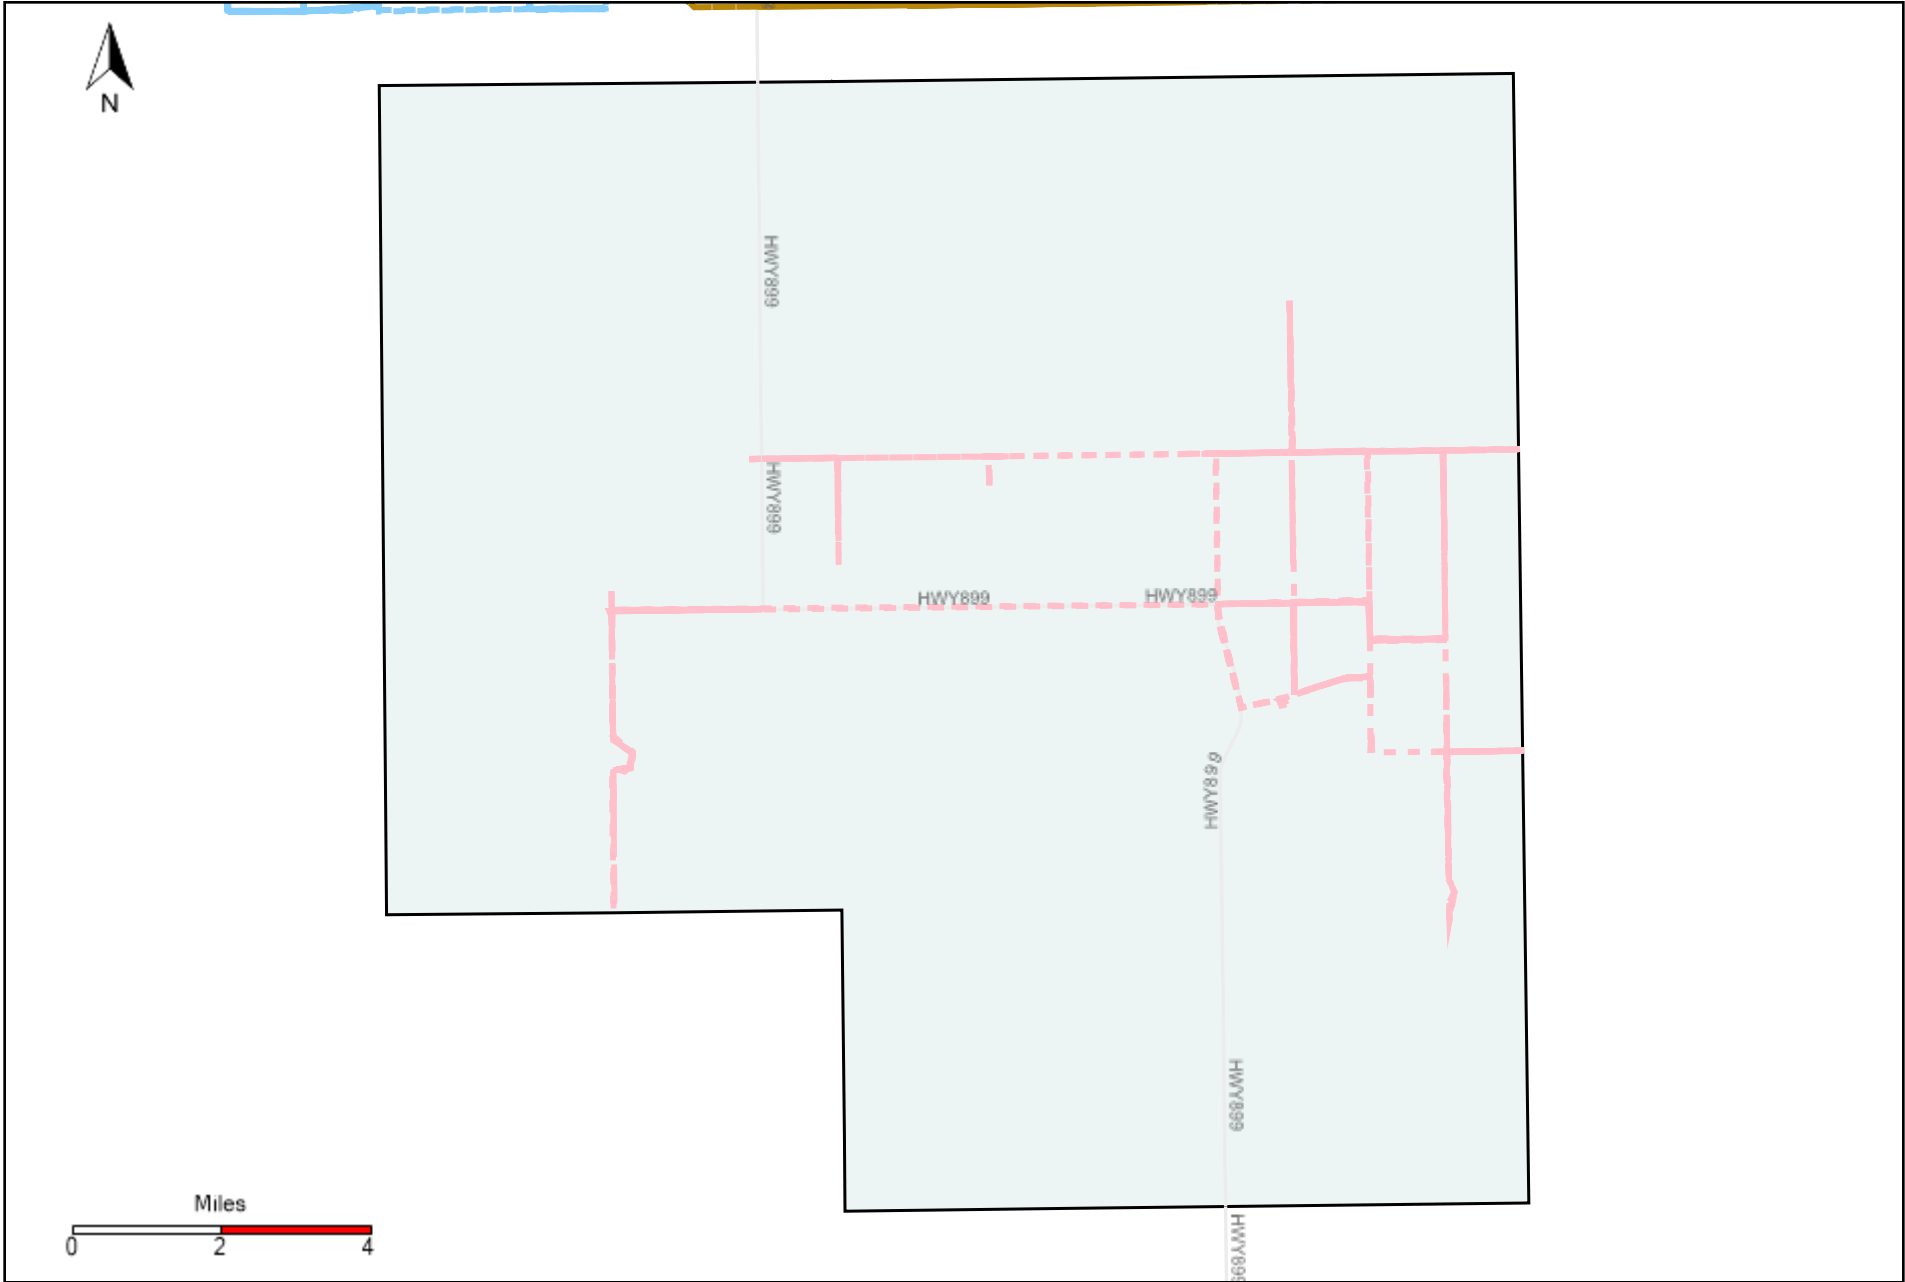

Division: 1 Grader Report(2021-10-10 ~ 2021-10-16)

Vehicle Name List	Total Distance(km)	Total Hours
*****	349.63	40 hrs 57 min 42 sec

Division: 2 Grader Report(2021-10-10 ~ 2021-10-16)

Vehicle Name List	Total Distance(km)	Total Hours
*****	1011.23	114 hrs 48 min 1 sec

Division: 3 Grader Report(2021-10-10 ~ 2021-10-16)

Vehicle Name List	Total Distance(km)	Total Hours
*****	1813.19	202 hrs 55 min 23 sec

Division: 4 Grader Report(2021-10-10 ~ 2021-10-16)

Vehicle Name List	Total Distance(km)	Total Hours
*****	1451.08	159 hrs 32 min 13 sec

Division: 5 Grader Report(2021-10-10 ~ 2021-10-16)

Vehicle Name List	Total Distance(km)	Total Hours
*****	559.68	47 hrs 12 min 58 sec

Division: 7 Grader Report(2021-10-10 ~ 2021-10-16)

Vehicle Name List	Total Distance(km)	Total Hours
*****	772.47	66 hrs 17 min 34 sec