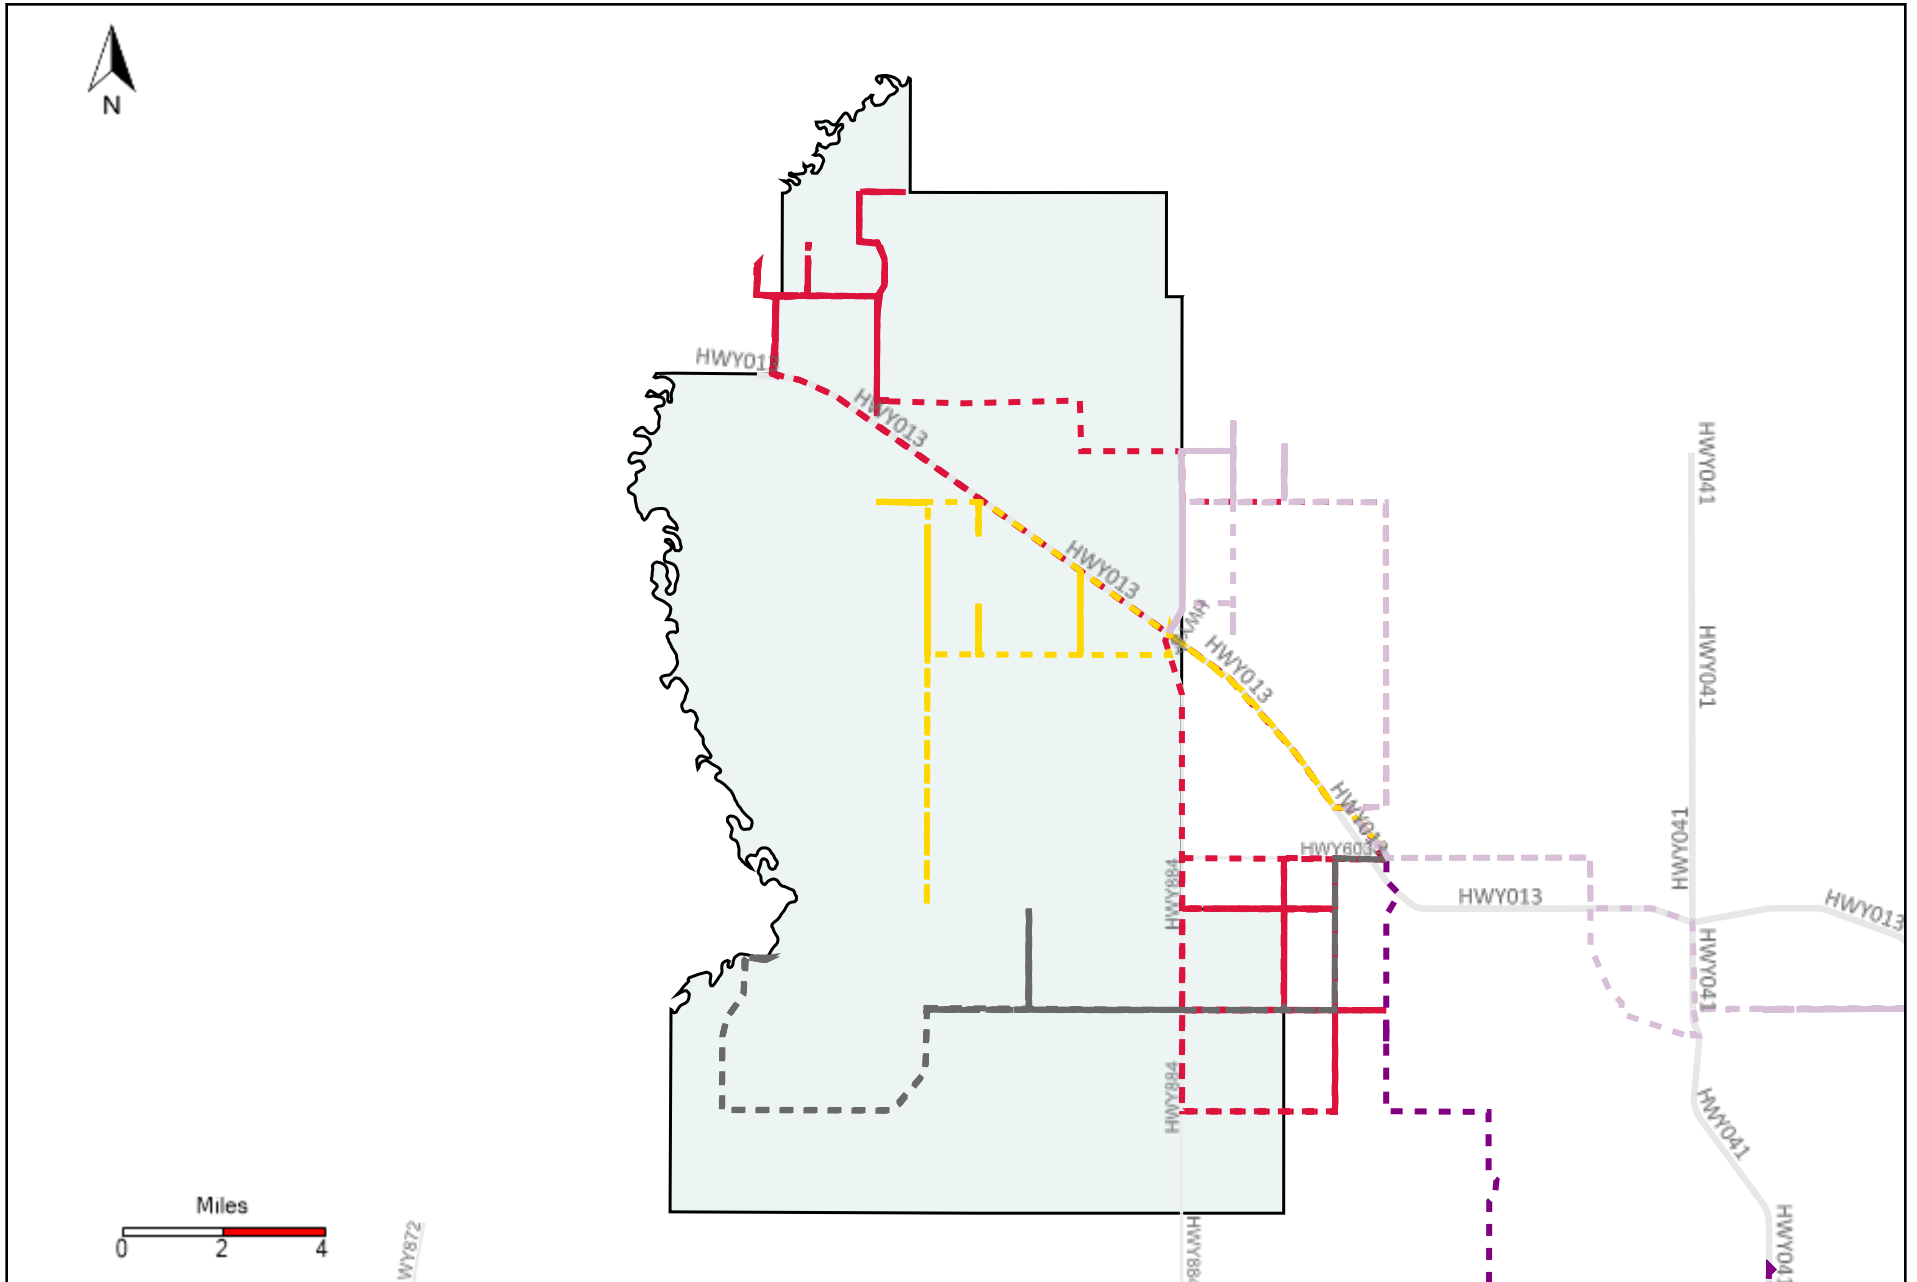

Division: 1 Grader Report(2021-10-10 ~ 2021-10-16)

Vehicle Name List	Total Distance(km)	Total Hours
*****	349.63	40 hrs 57 min 42 sec

Division: 2 Grader Report(2021-10-10 ~ 2021-10-16)

Vehicle Name List	Total Distance(km)	Total Hours
*****	1011.23	114 hrs 48 min 1 sec

Division: 3 Grader Report(2021-10-10 ~ 2021-10-16)

Vehicle Name List	Total Distance(km)	Total Hours
*****	1813.19	202 hrs 55 min 23 sec

Division: 4 Grader Report(2021-10-10 ~ 2021-10-16)

Vehicle Name List	Total Distance(km)	Total Hours
*****	1451.08	159 hrs 32 min 13 sec

Division: 5 Grader Report(2021-10-10 ~ 2021-10-16)

Vehicle Name List	Total Distance(km)	Total Hours
*****	559.68	47 hrs 12 min 58 sec

Division: 7 Grader Report(2021-10-10 ~ 2021-10-16)

Vehicle Name List	Total Distance(km)	Total Hours
*****	772.47	66 hrs 17 min 34 sec