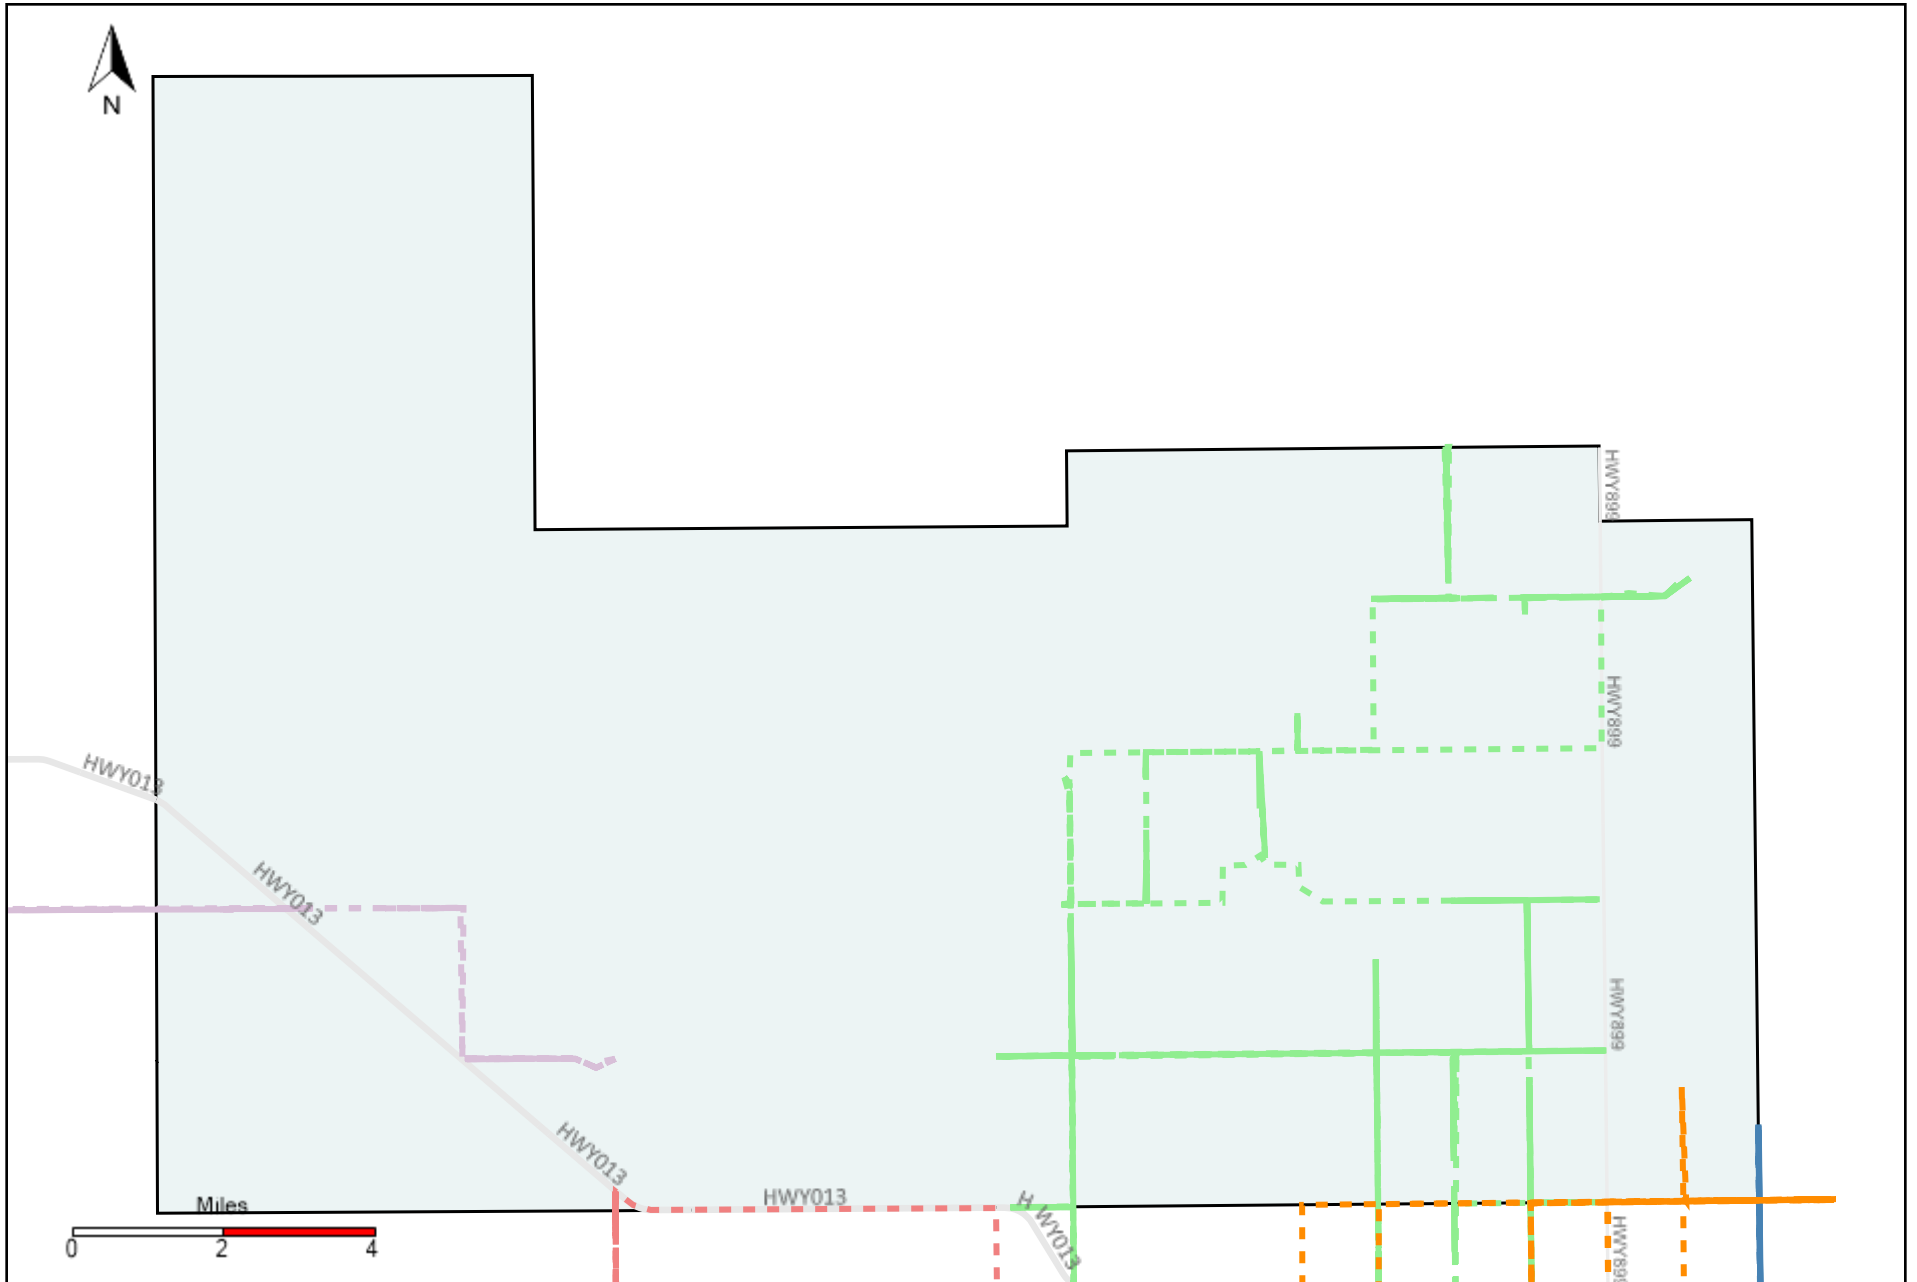

Division: 1 Grader Report(2021-10-10 ~ 2021-10-16)

Vehicle Name List	Total Distance(km)	Total Hours
*****	349.63	40 hrs 57 min 42 sec

Division: 2 Grader Report(2021-10-10 ~ 2021-10-16)

Vehicle Name List	Total Distance(km)	Total Hours
*****	1011.23	114 hrs 48 min 1 sec

Division: 3 Grader Report(2021-10-10 ~ 2021-10-16)

Vehicle Name List	Total Distance(km)	Total Hours
*****	1813.19	202 hrs 55 min 23 sec

Division: 4 Grader Report(2021-10-10 ~ 2021-10-16)

Vehicle Name List	Total Distance(km)	Total Hours
*****	1451.08	159 hrs 32 min 13 sec

Division: 5 Grader Report(2021-10-10 ~ 2021-10-16)

Vehicle Name List	Total Distance(km)	Total Hours
*****	559.68	47 hrs 12 min 58 sec

Division: 7 Grader Report(2021-10-10 ~ 2021-10-16)

Vehicle Name List	Total Distance(km)	Total Hours
*****	772.47	66 hrs 17 min 34 sec