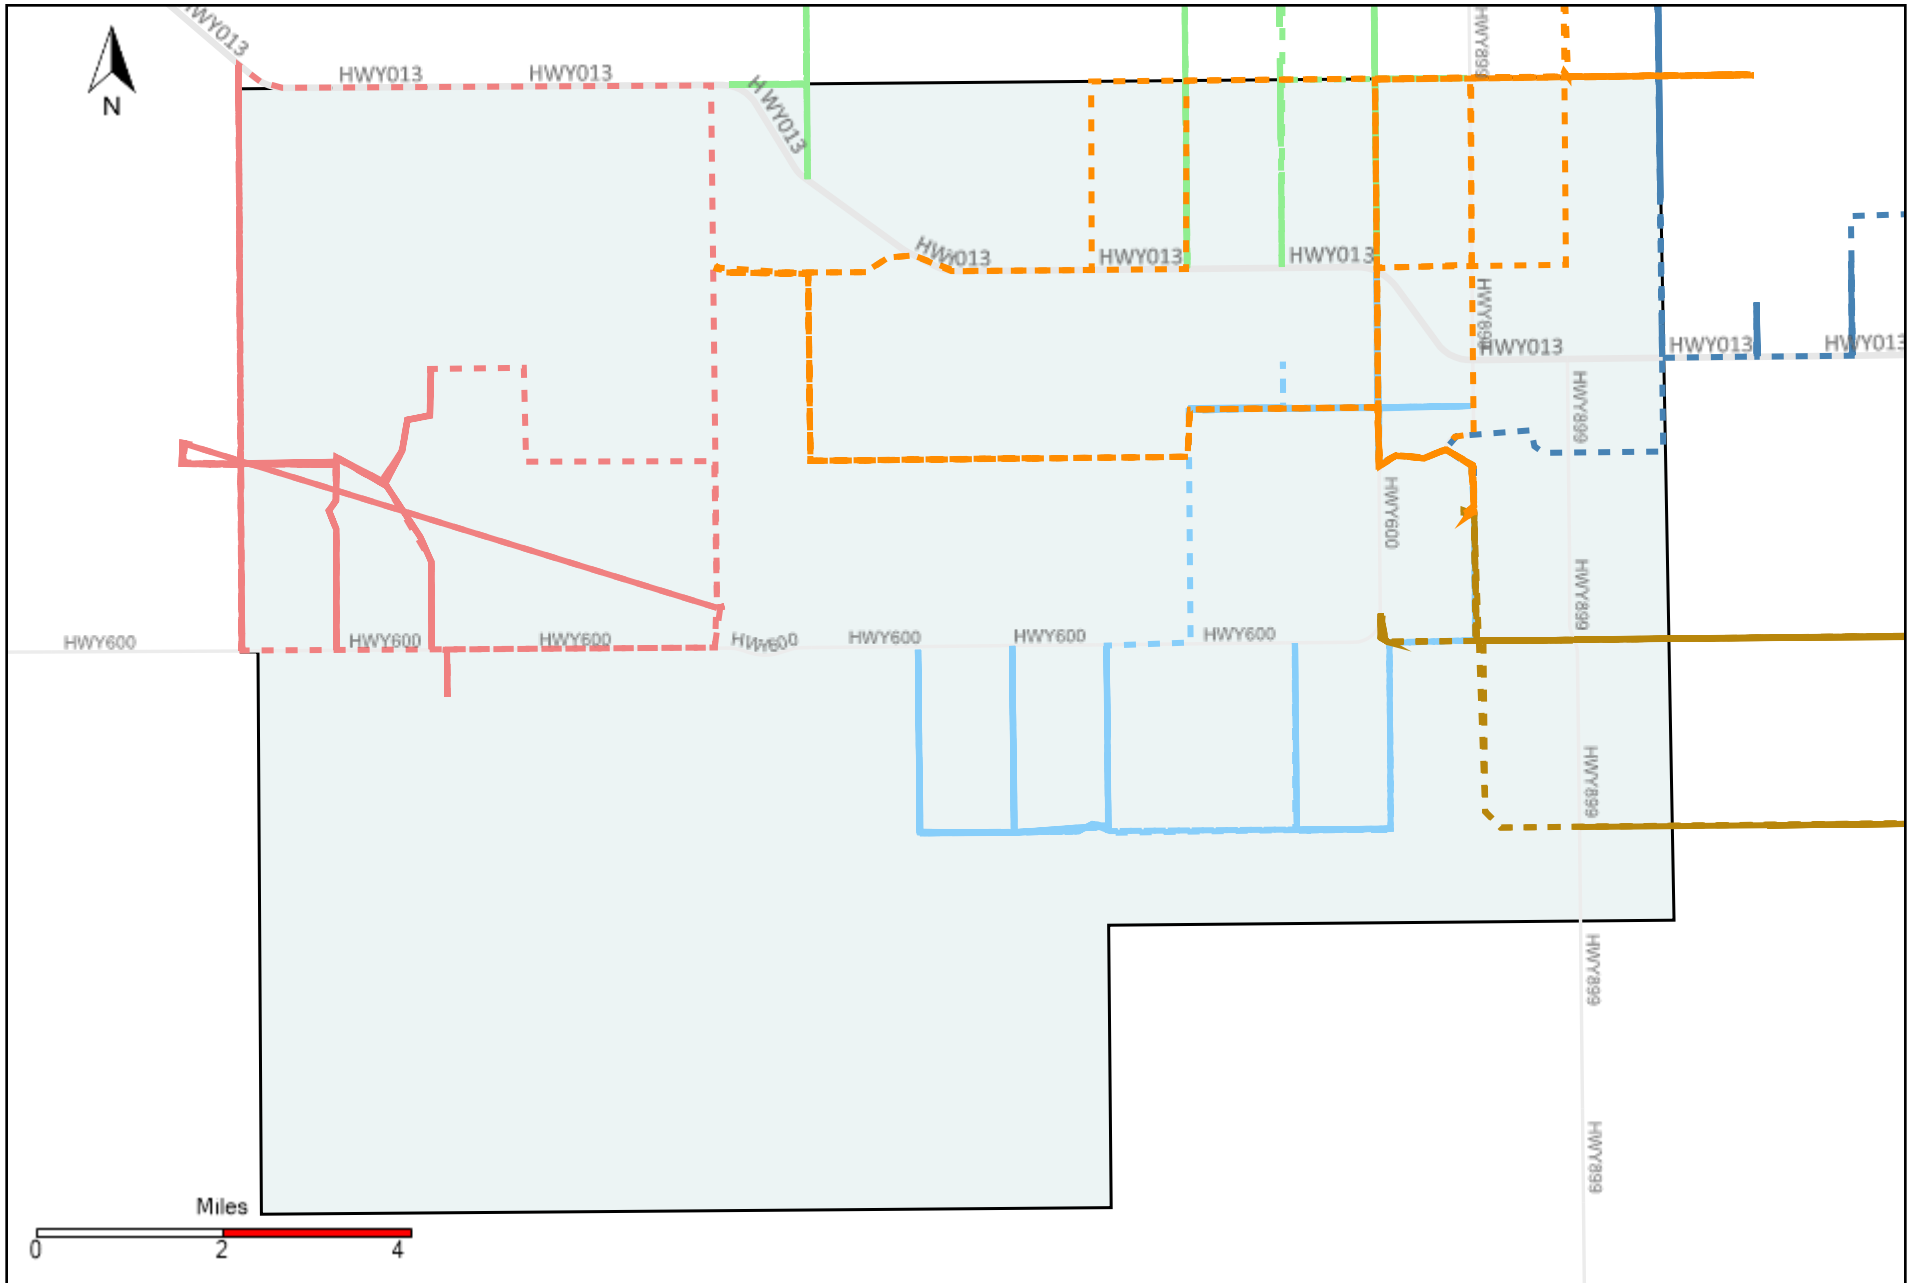

Division: 1 Grader Report(2021-10-10 ~ 2021-10-16)

Vehicle Name List	Total Distance(km)	Total Hours
*****	349.63	40 hrs 57 min 42 sec

Division: 2 Grader Report(2021-10-10 ~ 2021-10-16)

Vehicle Name List	Total Distance(km)	Total Hours
*****	1011.23	114 hrs 48 min 1 sec

Division: 3 Grader Report(2021-10-10 ~ 2021-10-16)

Vehicle Name List	Total Distance(km)	Total Hours
*****	1813.19	202 hrs 55 min 23 sec

Division: 4 Grader Report(2021-10-10 ~ 2021-10-16)

Vehicle Name List	Total Distance(km)	Total Hours
*****	1451.08	159 hrs 32 min 13 sec

Division: 5 Grader Report(2021-10-10 ~ 2021-10-16)

Vehicle Name List	Total Distance(km)	Total Hours
*****	559.68	47 hrs 12 min 58 sec

Division: 7 Grader Report(2021-10-10 ~ 2021-10-16)

Vehicle Name List	Total Distance(km)	Total Hours
*****	772.47	66 hrs 17 min 34 sec