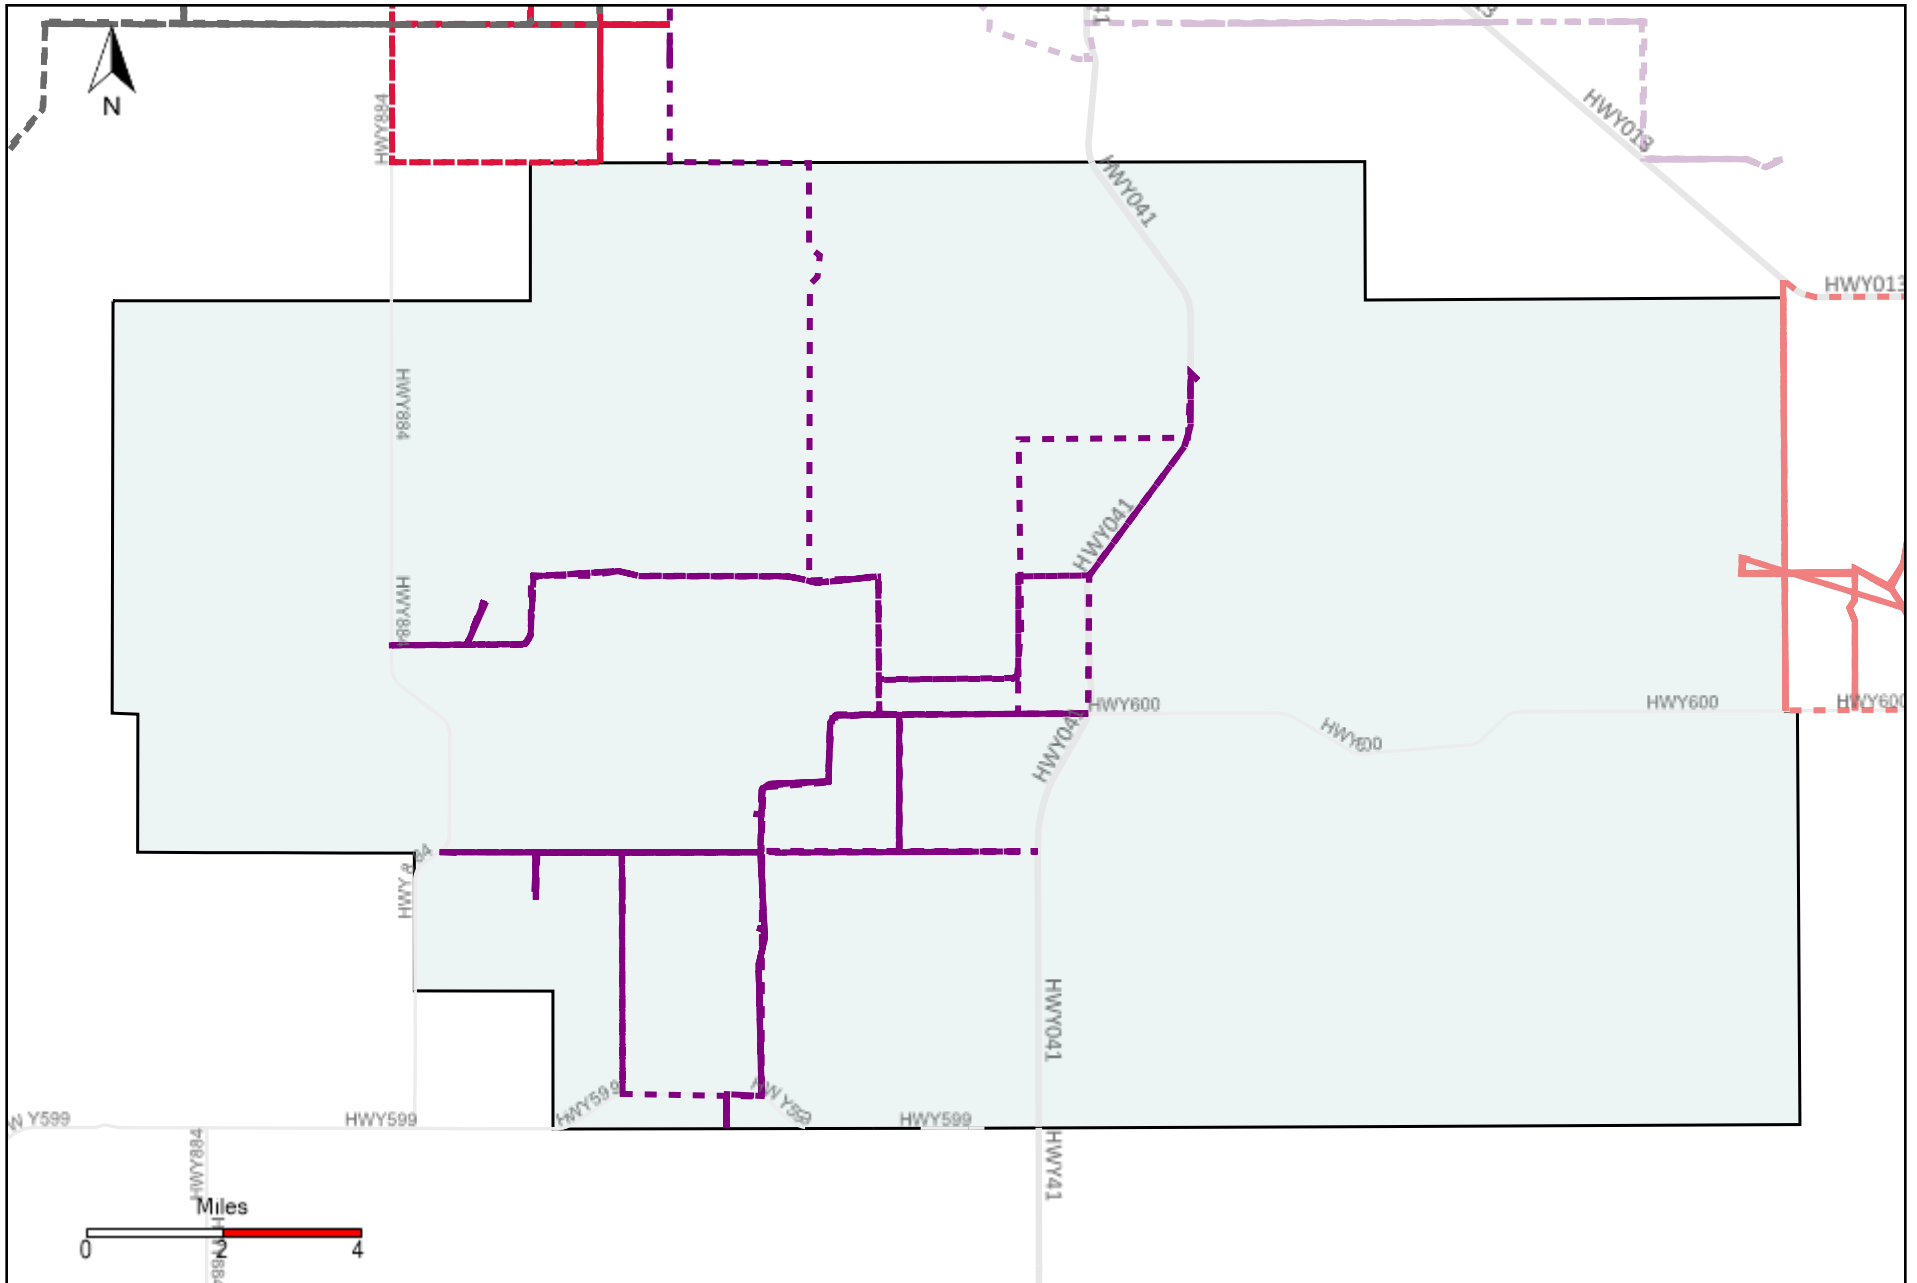

Division: 3 Grader Report(2021-10-10 ~ 2021-10-16)

Vehicle Name List	Total Distance(km)	Total Hours
*****	1813.19	202 hrs 55 min 23 sec

Division: 4 Grader Report(2021-10-10 ~ 2021-10-16)

Vehicle Name List	Total Distance(km)	Total Hours
*****	1451.08	159 hrs 32 min 13 sec

Division: 5 Grader Report(2021-10-10 ~ 2021-10-16)

Vehicle Name List	Total Distance(km)	Total Hours
*****	559.68	47 hrs 12 min 58 sec

Division: 7 Grader Report(2021-10-10 ~ 2021-10-16)

Vehicle Name List	Total Distance(km)	Total Hours
*****	772.47	66 hrs 17 min 34 sec