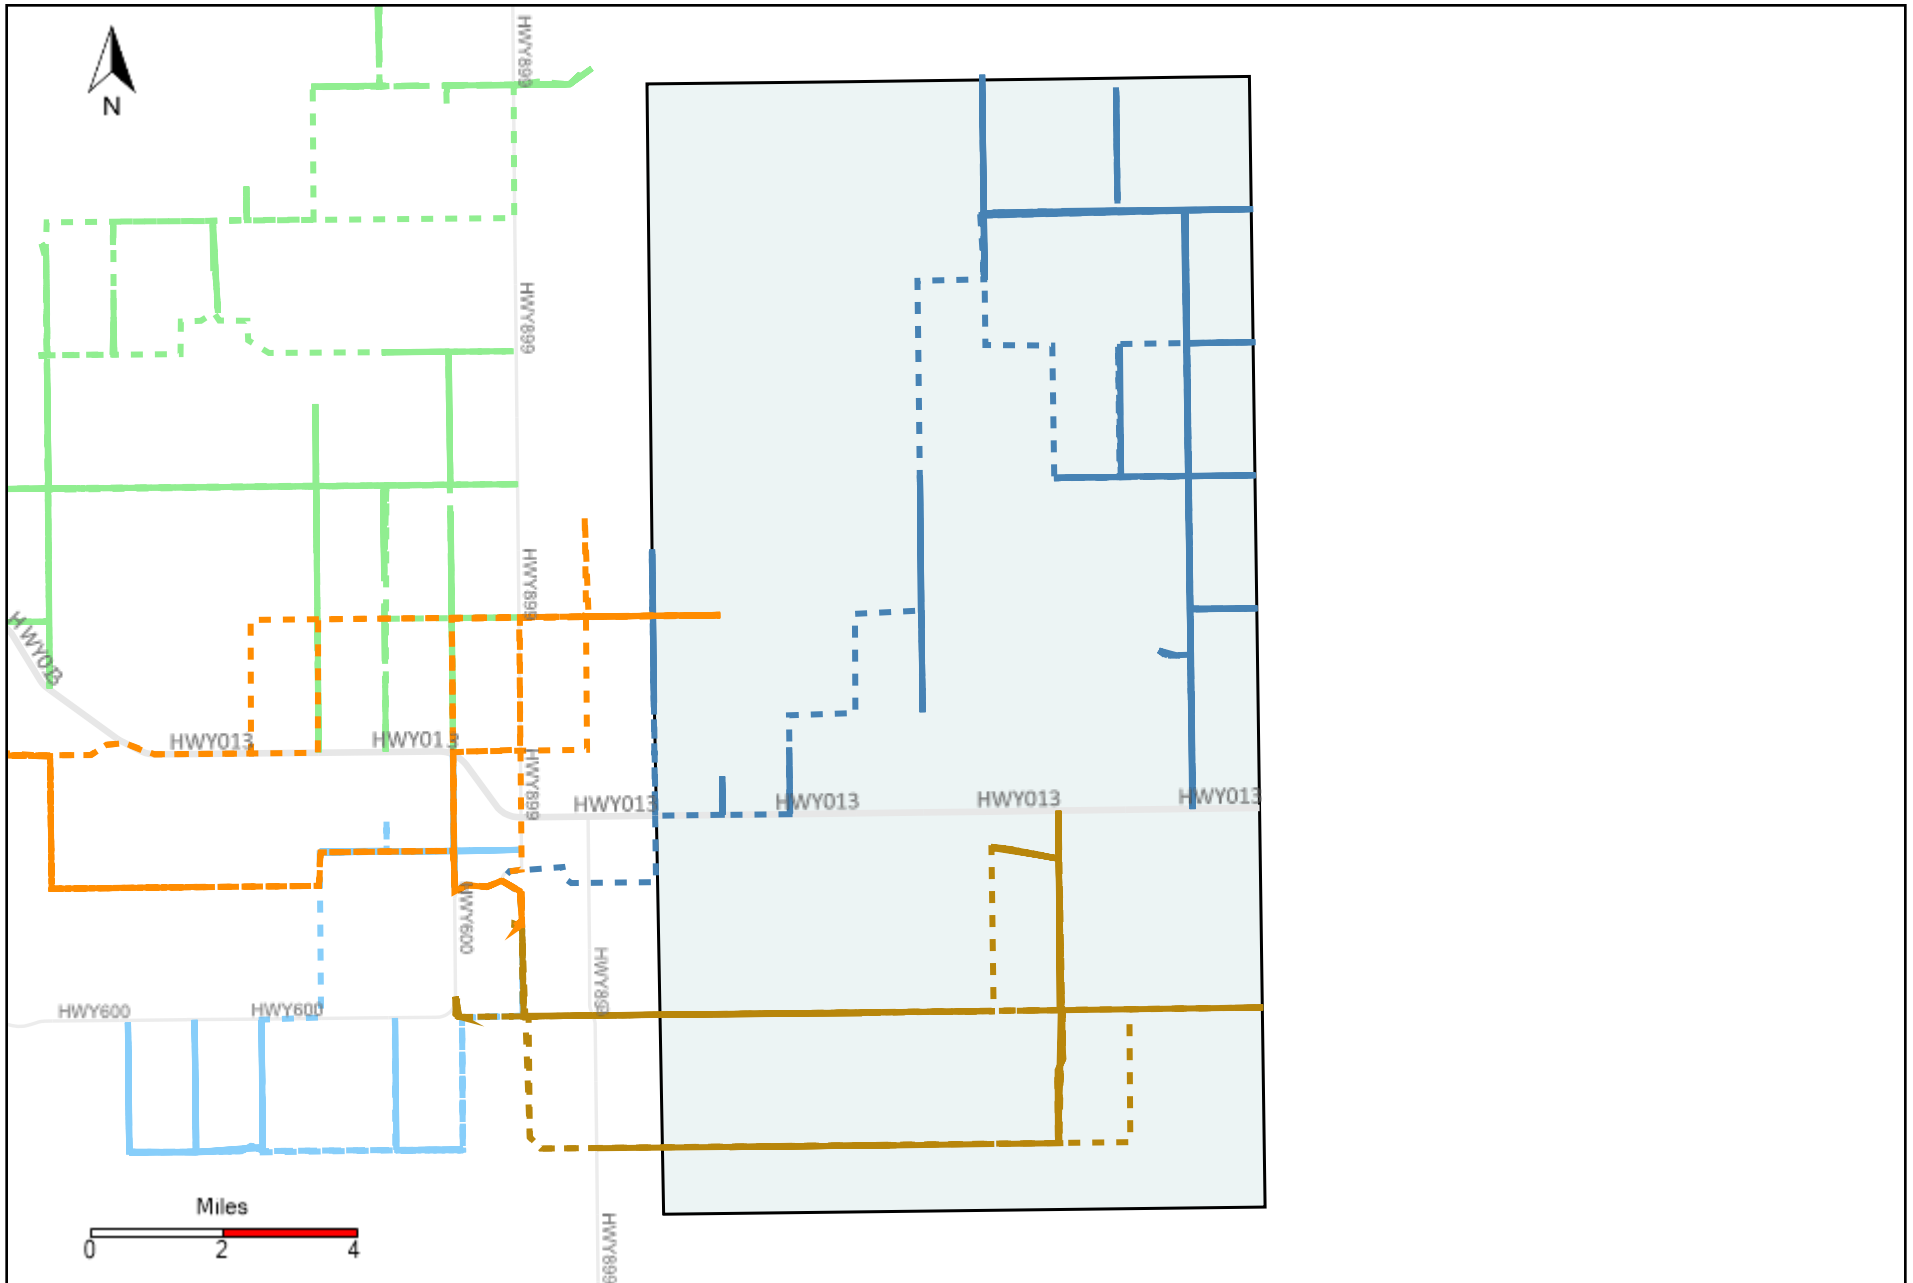

Division: 1 Grader Report(2021-10-10 ~ 2021-10-16)

Vehicle Name List	Total Distance(km)	Total Hours
*****	349.63	40 hrs 57 min 42 sec

Division: 2 Grader Report(2021-10-10 ~ 2021-10-16)

Vehicle Name List	Total Distance(km)	Total Hours
*****	1011.23	114 hrs 48 min 1 sec

Division: 3 Grader Report(2021-10-10 ~ 2021-10-16)

Vehicle Name List	Total Distance(km)	Total Hours
*****	1813.19	202 hrs 55 min 23 sec

Division: 4 Grader Report(2021-10-10 ~ 2021-10-16)

Vehicle Name List	Total Distance(km)	Total Hours
*****	1451.08	159 hrs 32 min 13 sec

Division: 5 Grader Report(2021-10-10 ~ 2021-10-16)

Vehicle Name List	Total Distance(km)	Total Hours
*****	559.68	47 hrs 12 min 58 sec

Division: 7 Grader Report(2021-10-10 ~ 2021-10-16)

Vehicle Name List	Total Distance(km)	Total Hours
*****	772.47	66 hrs 17 min 34 sec