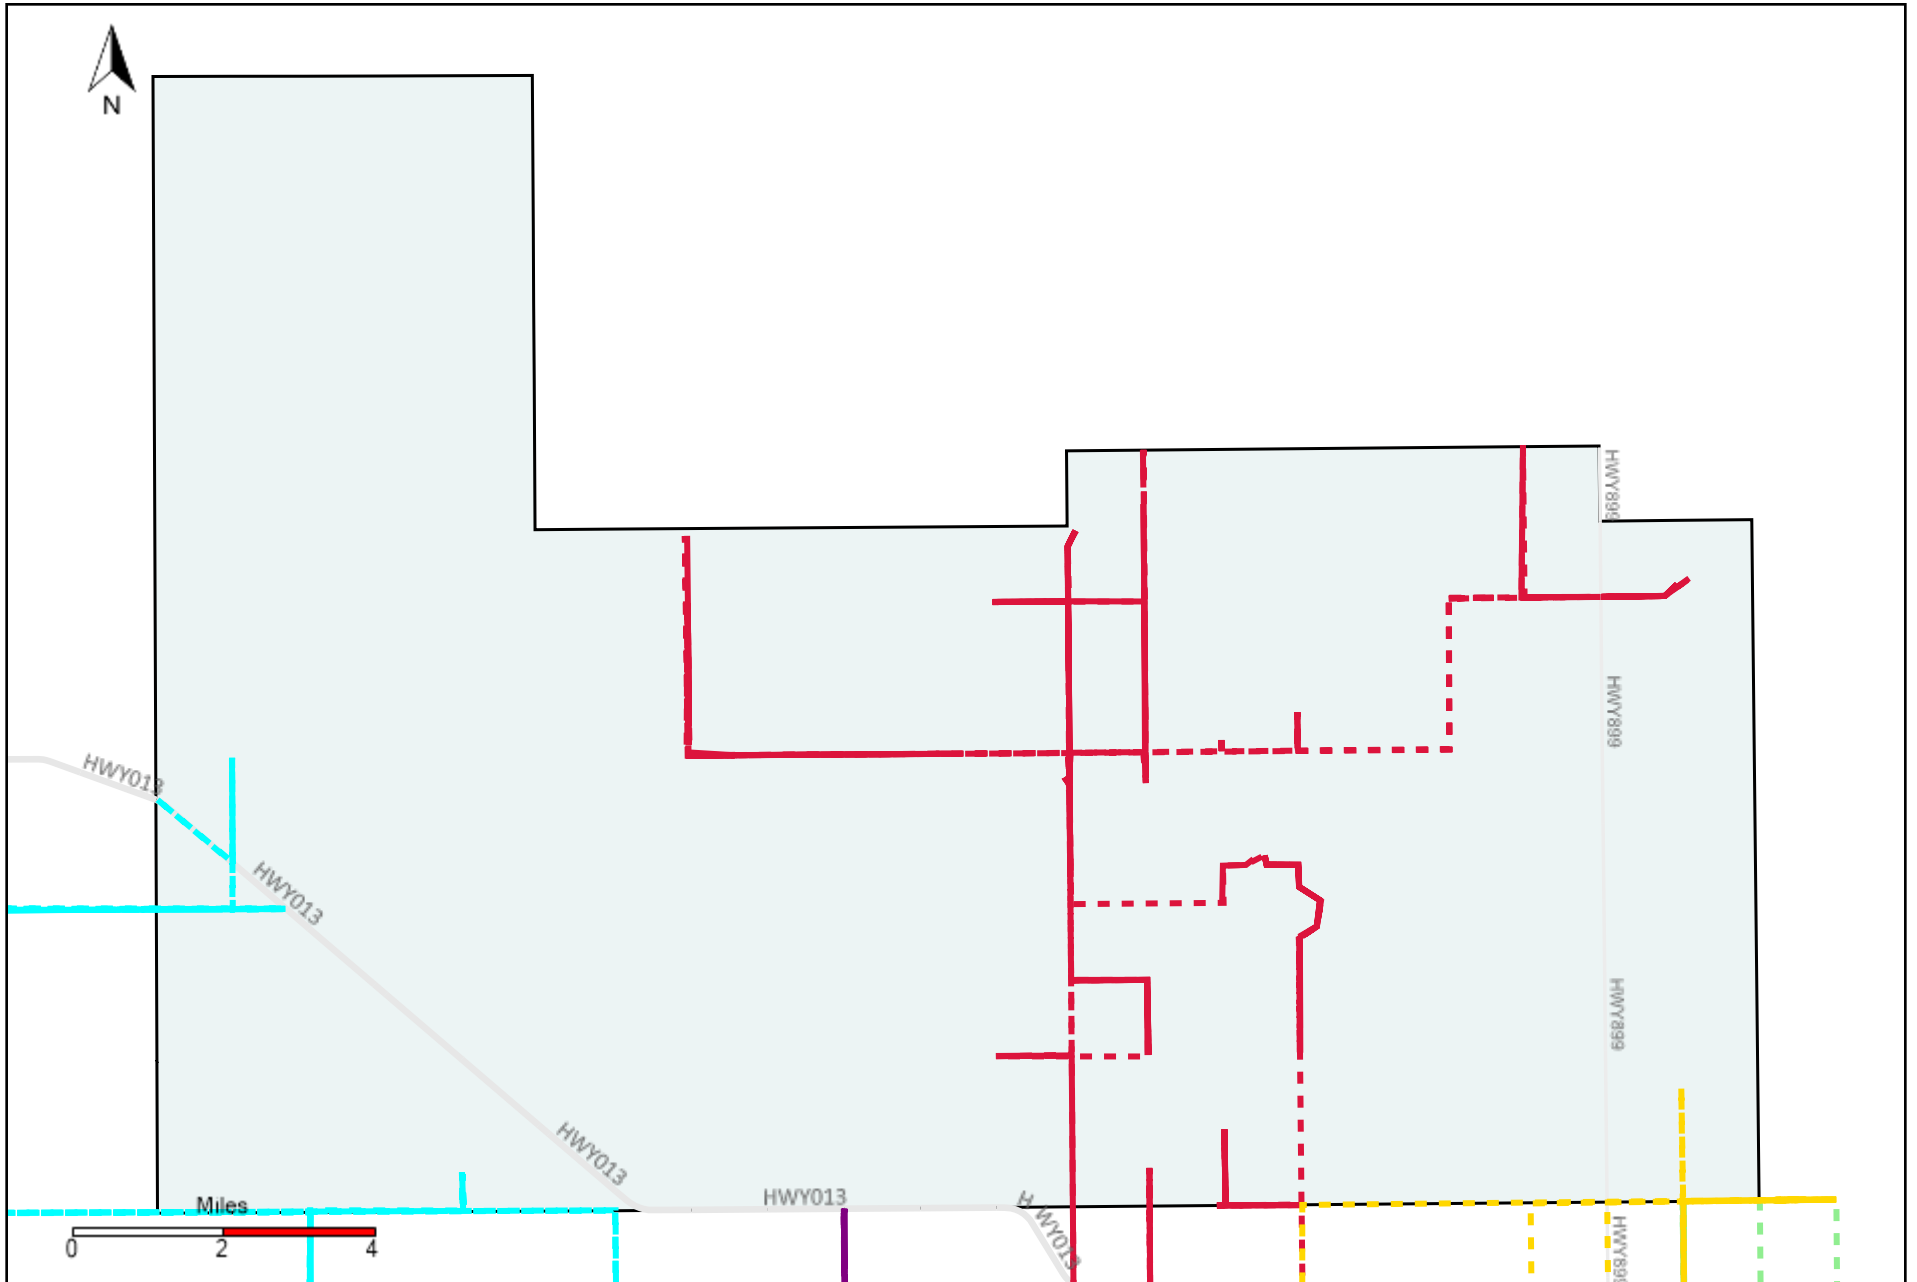

Provost Weekly Grader Report (2021-10-03 ~ 2021-10-09)

Division: 1 Grader Report(2021-10-03 ~ 2021-10-09)

Vehicle Name List	Total Distance(km)	Total Hours
*****	605.45	64 hrs 58 min 55 sec

Division: 2 Grader Report(2021-10-03 ~ 2021-10-09)

Vehicle Name List	Total Distance(km)	Total Hours
*****	724.08	78 hrs 57 min 17 sec

Division: 3 Grader Report(2021-10-03 ~ 2021-10-09)

Vehicle Name List	Total Distance(km)	Total Hours
*****	2099.3	215 hrs 45 min 8 sec

Division: 4 Grader Report(2021-10-03 ~ 2021-10-09)

Vehicle Name List	Total Distance(km)	Total Hours
*****	1653.41	171 hrs 25 min 31 sec

Division: 5 Grader Report(2021-10-03 ~ 2021-10-09)

Vehicle Name List	Total Distance(km)	Total Hours
*****	1583.26	141 hrs 27 min 52 sec