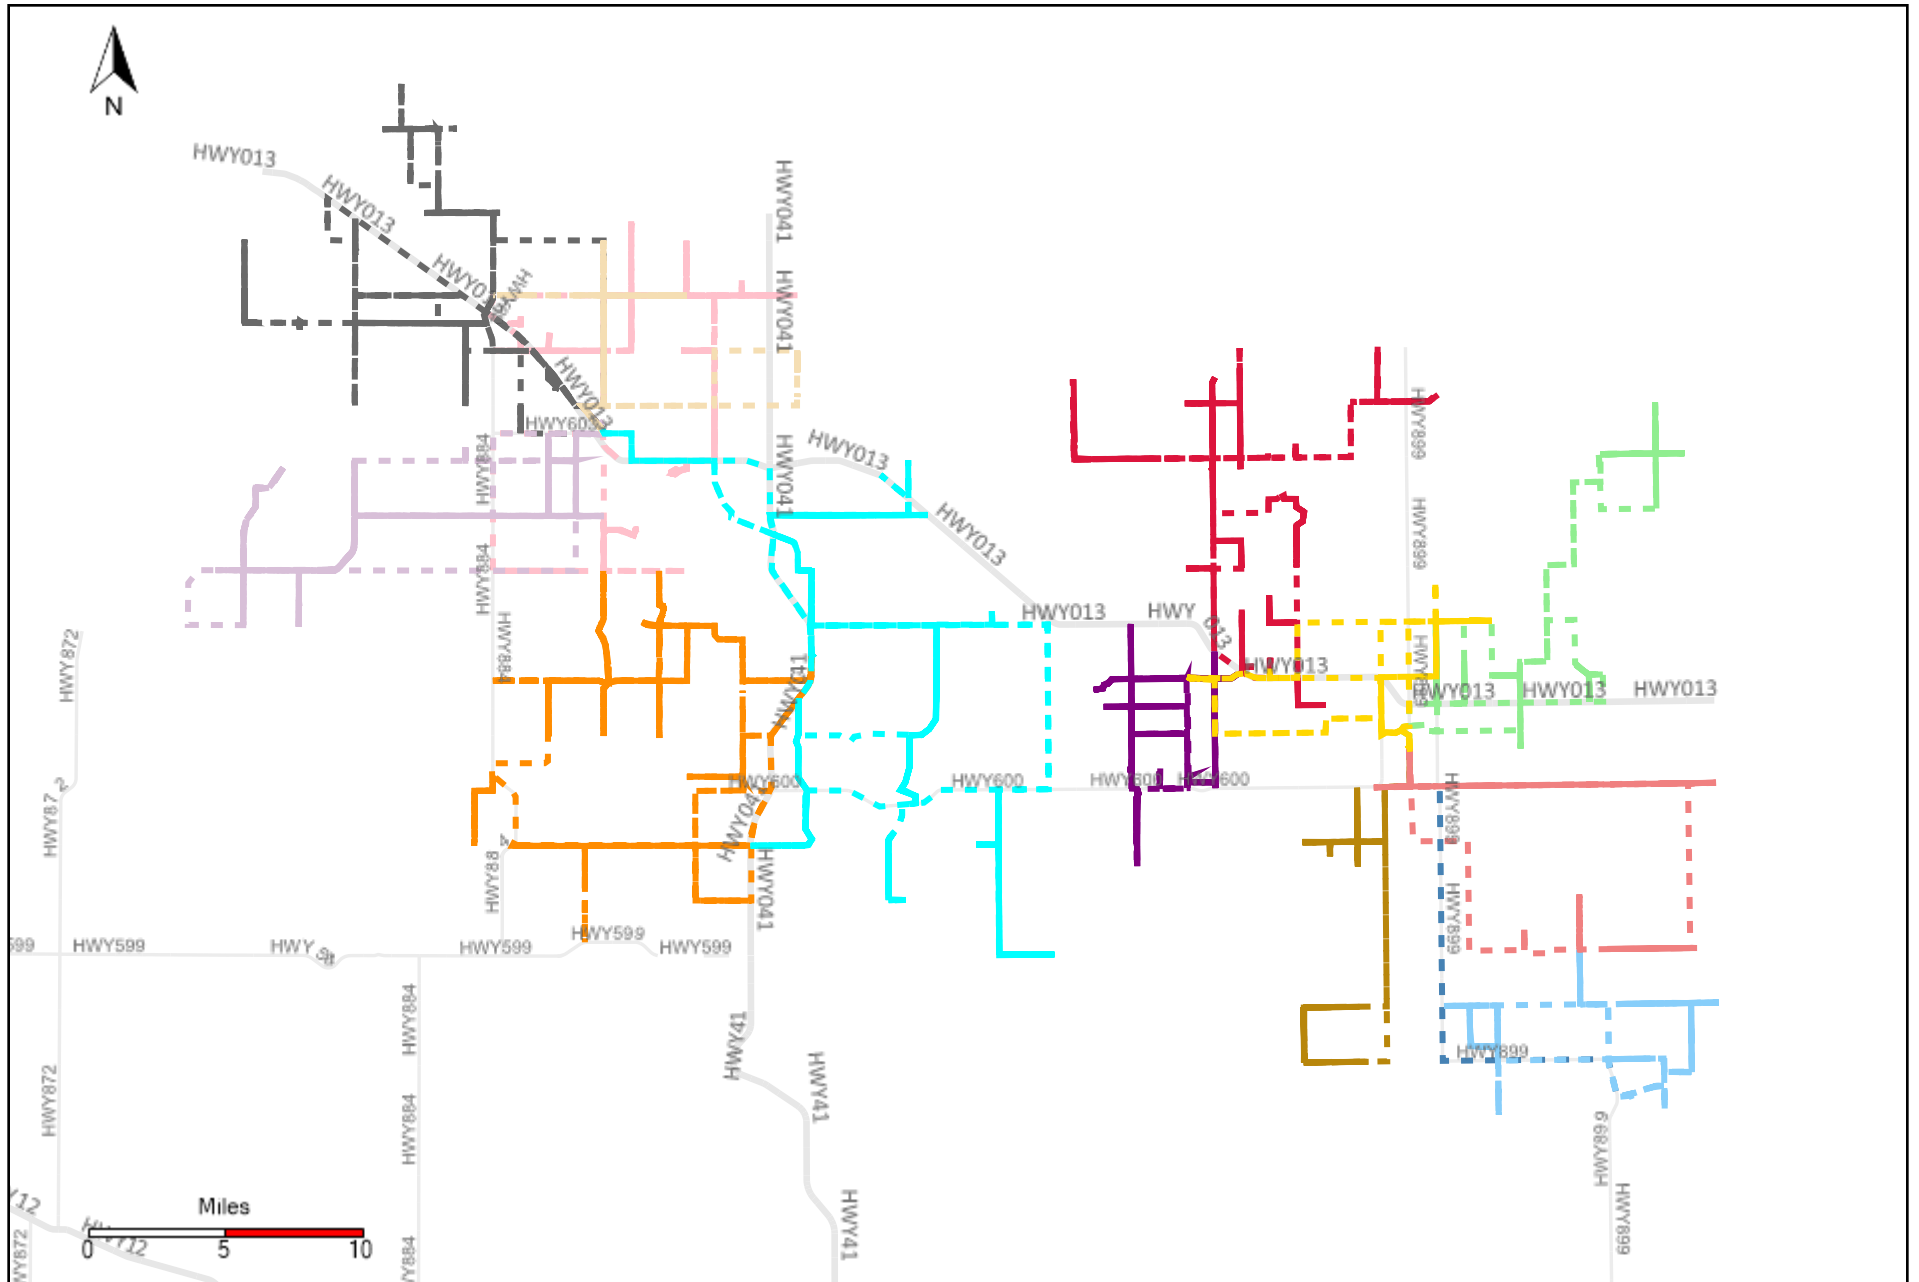

Provost Weekly Grader Report (2021-10-03 ~ 2021-10-09)

Division: 1 Grader Report(2021-10-03 ~ 2021-10-09)

Vehicle Name List	Total Distance(km)	Total Hours
*****	605.45	64 hrs 58 min 55 sec

Division: 2 Grader Report(2021-10-03 ~ 2021-10-09)

Vehicle Name List	Total Distance(km)	Total Hours
*****	724.08	78 hrs 57 min 17 sec

Division: 3 Grader Report(2021-10-03 ~ 2021-10-09)

Vehicle Name List	Total Distance(km)	Total Hours
*****	2099.3	215 hrs 45 min 8 sec

Division: 4 Grader Report(2021-10-03 ~ 2021-10-09)

Vehicle Name List	Total Distance(km)	Total Hours
*****	1653.41	171 hrs 25 min 31 sec

Division: 5 Grader Report(2021-10-03 ~ 2021-10-09)

Vehicle Name List	Total Distance(km)	Total Hours
*****	1583.26	141 hrs 27 min 52 sec

Division: 6 Grader Report(2021-10-03 ~ 2021-10-09)

Vehicle Name List	Total Distance(km)	Total Hours
*****	2241.11	207 hrs 6 min 7 sec

Division: 7 Grader Report(2021-10-03 ~ 2021-10-09)

Vehicle Name List	Total Distance(km)	Total Hours
*****	1404.52	130 hrs 54 min 54 sec