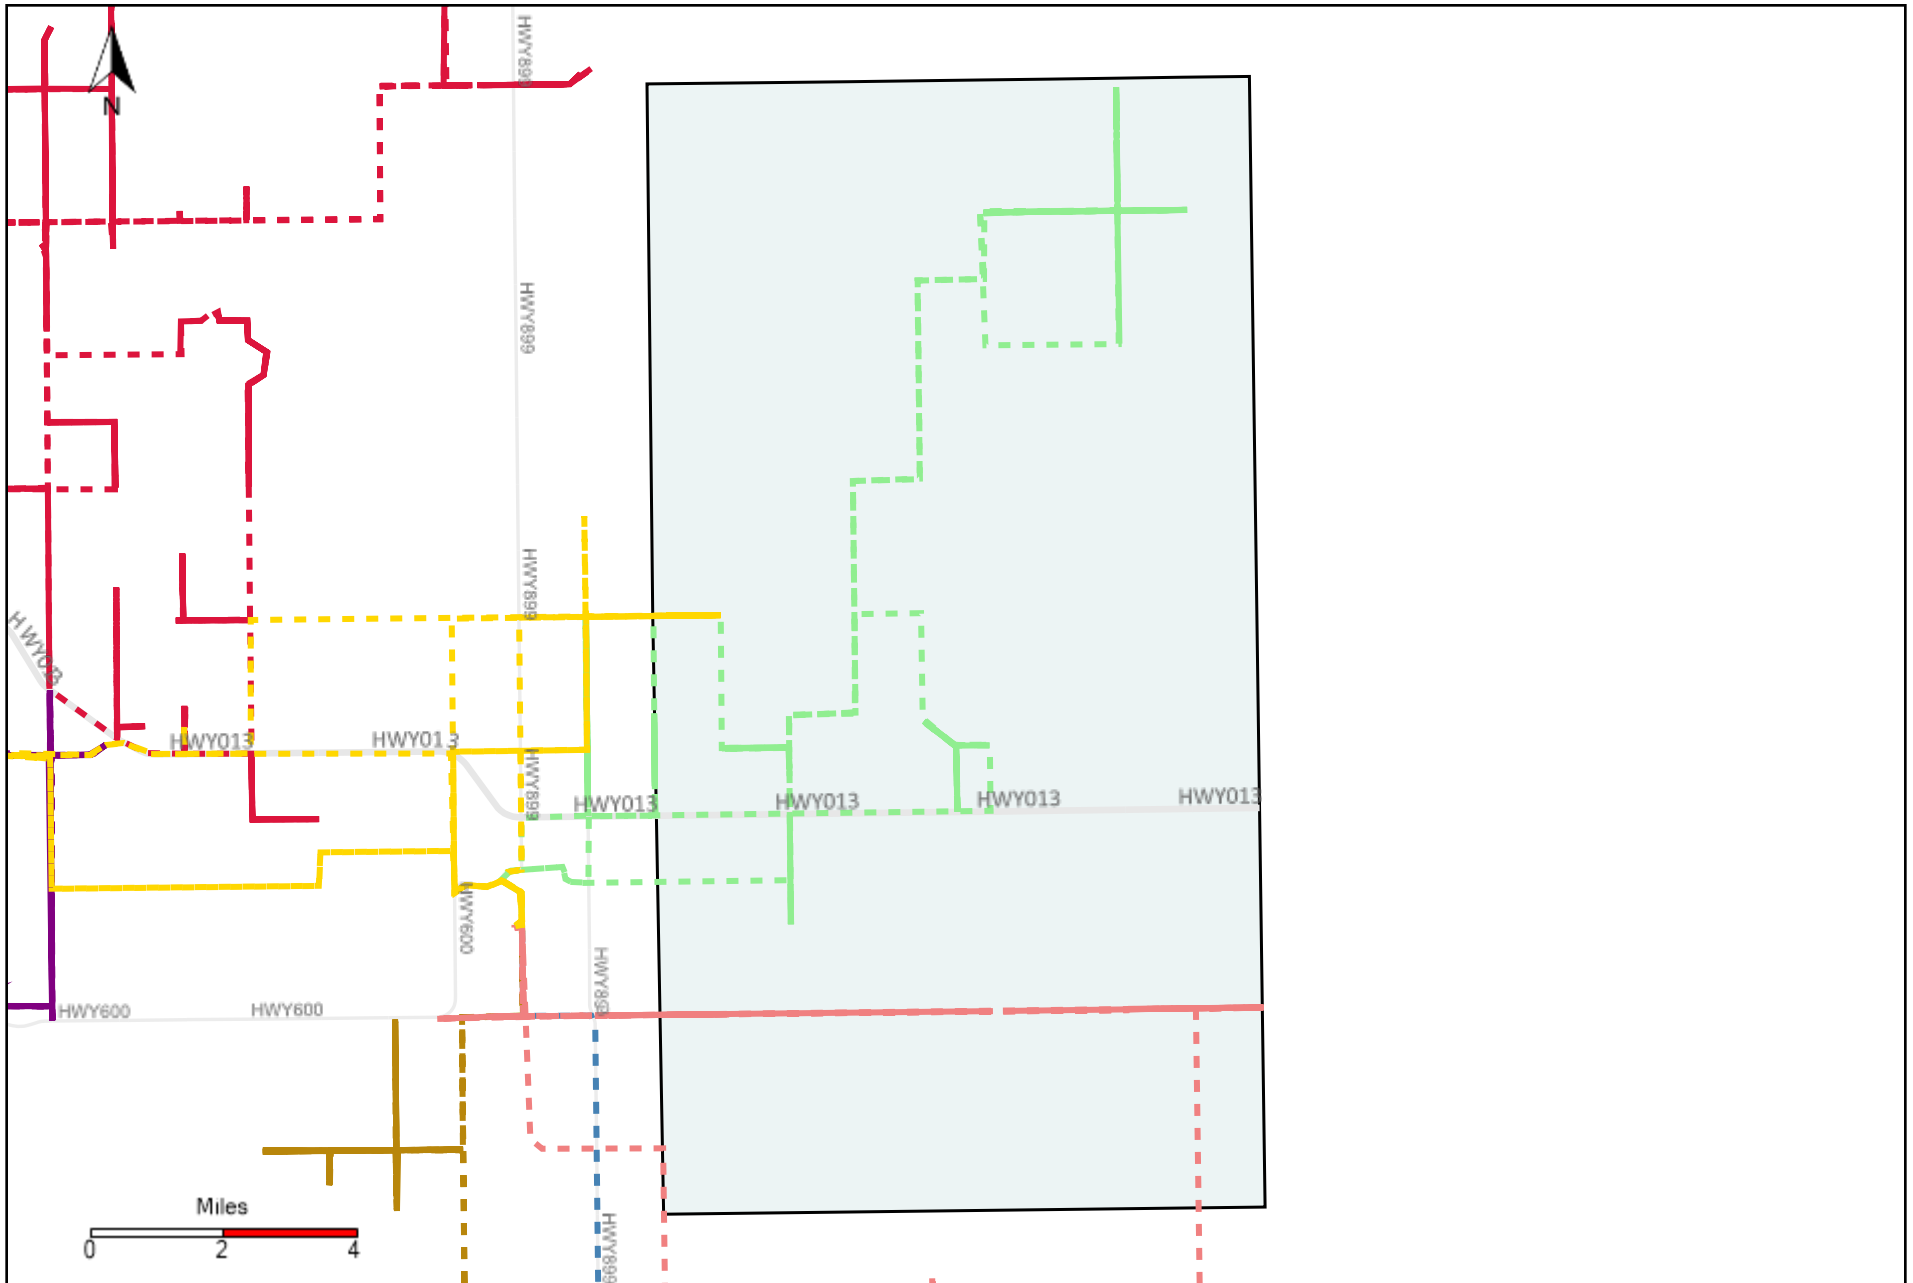

Provost Weekly Grader Report (2021-10-03 ~ 2021-10-09)

Division: 1 Grader Report(2021-10-03 ~ 2021-10-09)

Vehicle Name List	Total Distance(km)	Total Hours
*****	605.45	64 hrs 58 min 55 sec

Division: 2 Grader Report(2021-10-03 ~ 2021-10-09)

Vehicle Name List	Total Distance(km)	Total Hours
*****	724.08	78 hrs 57 min 17 sec

Division: 3 Grader Report(2021-10-03 ~ 2021-10-09)

Vehicle Name List	Total Distance(km)	Total Hours
*****	2099.3	215 hrs 45 min 8 sec

Division: 4 Grader Report(2021-10-03 ~ 2021-10-09)

Vehicle Name List	Total Distance(km)	Total Hours
*****	1653.41	171 hrs 25 min 31 sec

Division: 5 Grader Report(2021-10-03 ~ 2021-10-09)

Vehicle Name List	Total Distance(km)	Total Hours
*****	1583.26	141 hrs 27 min 52 sec

Division: 6 Grader Report(2021-10-03 ~ 2021-10-09)

Vehicle Name List	Total Distance(km)	Total Hours
*****	2241.11	207 hrs 6 min 7 sec

Division: 7 Grader Report(2021-10-03 ~ 2021-10-09)

Vehicle Name List	Total Distance(km)	Total Hours
*****	1404.52	130 hrs 54 min 54 sec