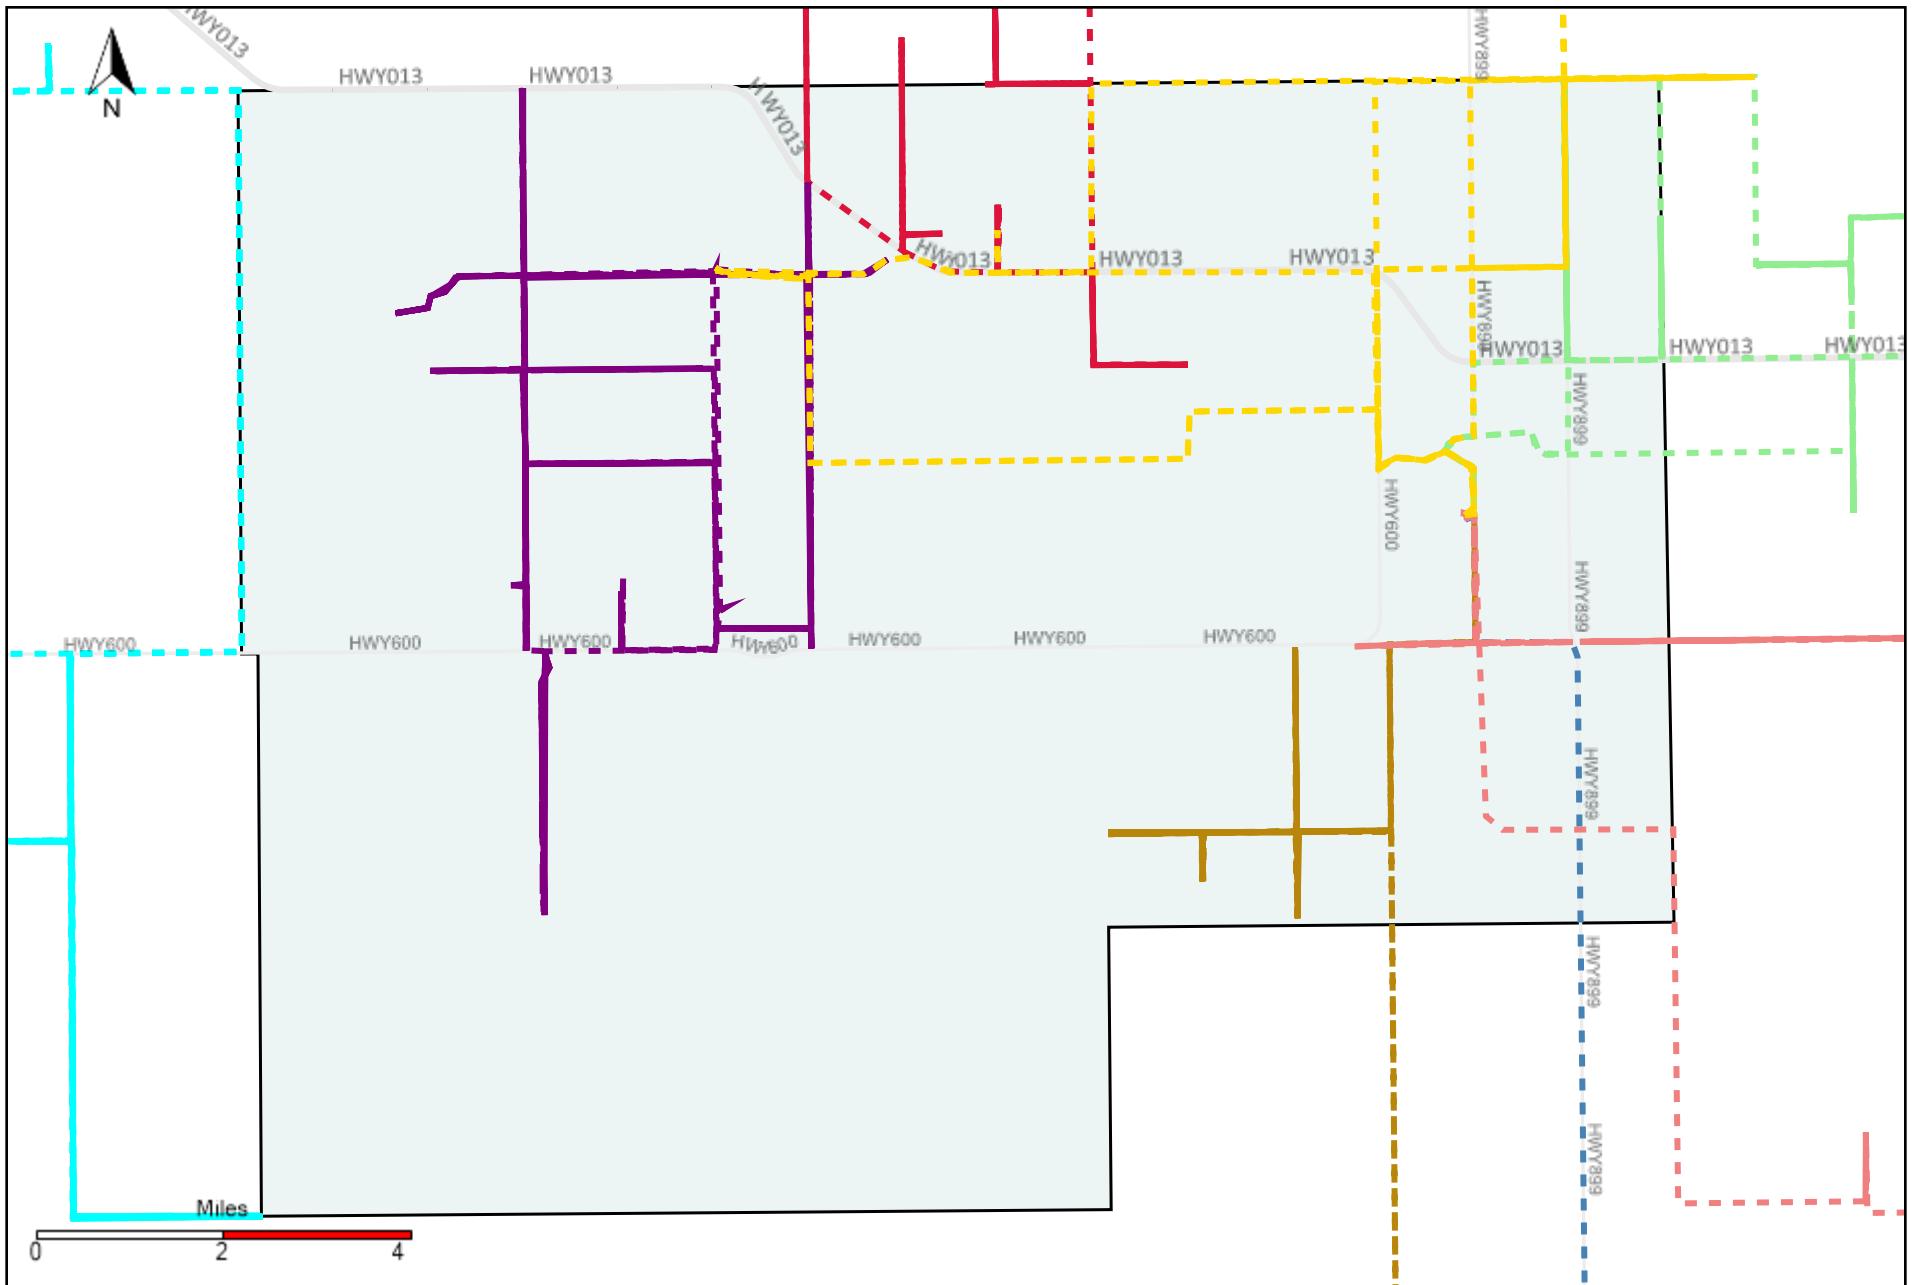

Provost Weekly Grader Report (2021-10-03 ~ 2021-10-09)

Division: 1 Grader Report(2021-10-03 ~ 2021-10-09)

Vehicle Name List	Total Distance(km)	Total Hours
*****	605.45	64 hrs 58 min 55 sec

Division: 2 Grader Report(2021-10-03 ~ 2021-10-09)

Vehicle Name List	Total Distance(km)	Total Hours
*****	724.08	78 hrs 57 min 17 sec

Division: 3 Grader Report(2021-10-03 ~ 2021-10-09)

Vehicle Name List	Total Distance(km)	Total Hours
*****	2099.3	215 hrs 45 min 8 sec

Division: 4 Grader Report(2021-10-03 ~ 2021-10-09)

Vehicle Name List	Total Distance(km)	Total Hours
*****	1653.41	171 hrs 25 min 31 sec

Division: 5 Grader Report(2021-10-03 ~ 2021-10-09)

Vehicle Name List	Total Distance(km)	Total Hours
*****	1583.26	141 hrs 27 min 52 sec

Division: 6 Grader Report(2021-10-03 ~ 2021-10-09)

Vehicle Name List	Total Distance(km)	Total Hours
*****	2241.11	207 hrs 6 min 7 sec

Division: 7 Grader Report(2021-10-03 ~ 2021-10-09)

Vehicle Name List	Total Distance(km)	Total Hours
*****	1404.52	130 hrs 54 min 54 sec