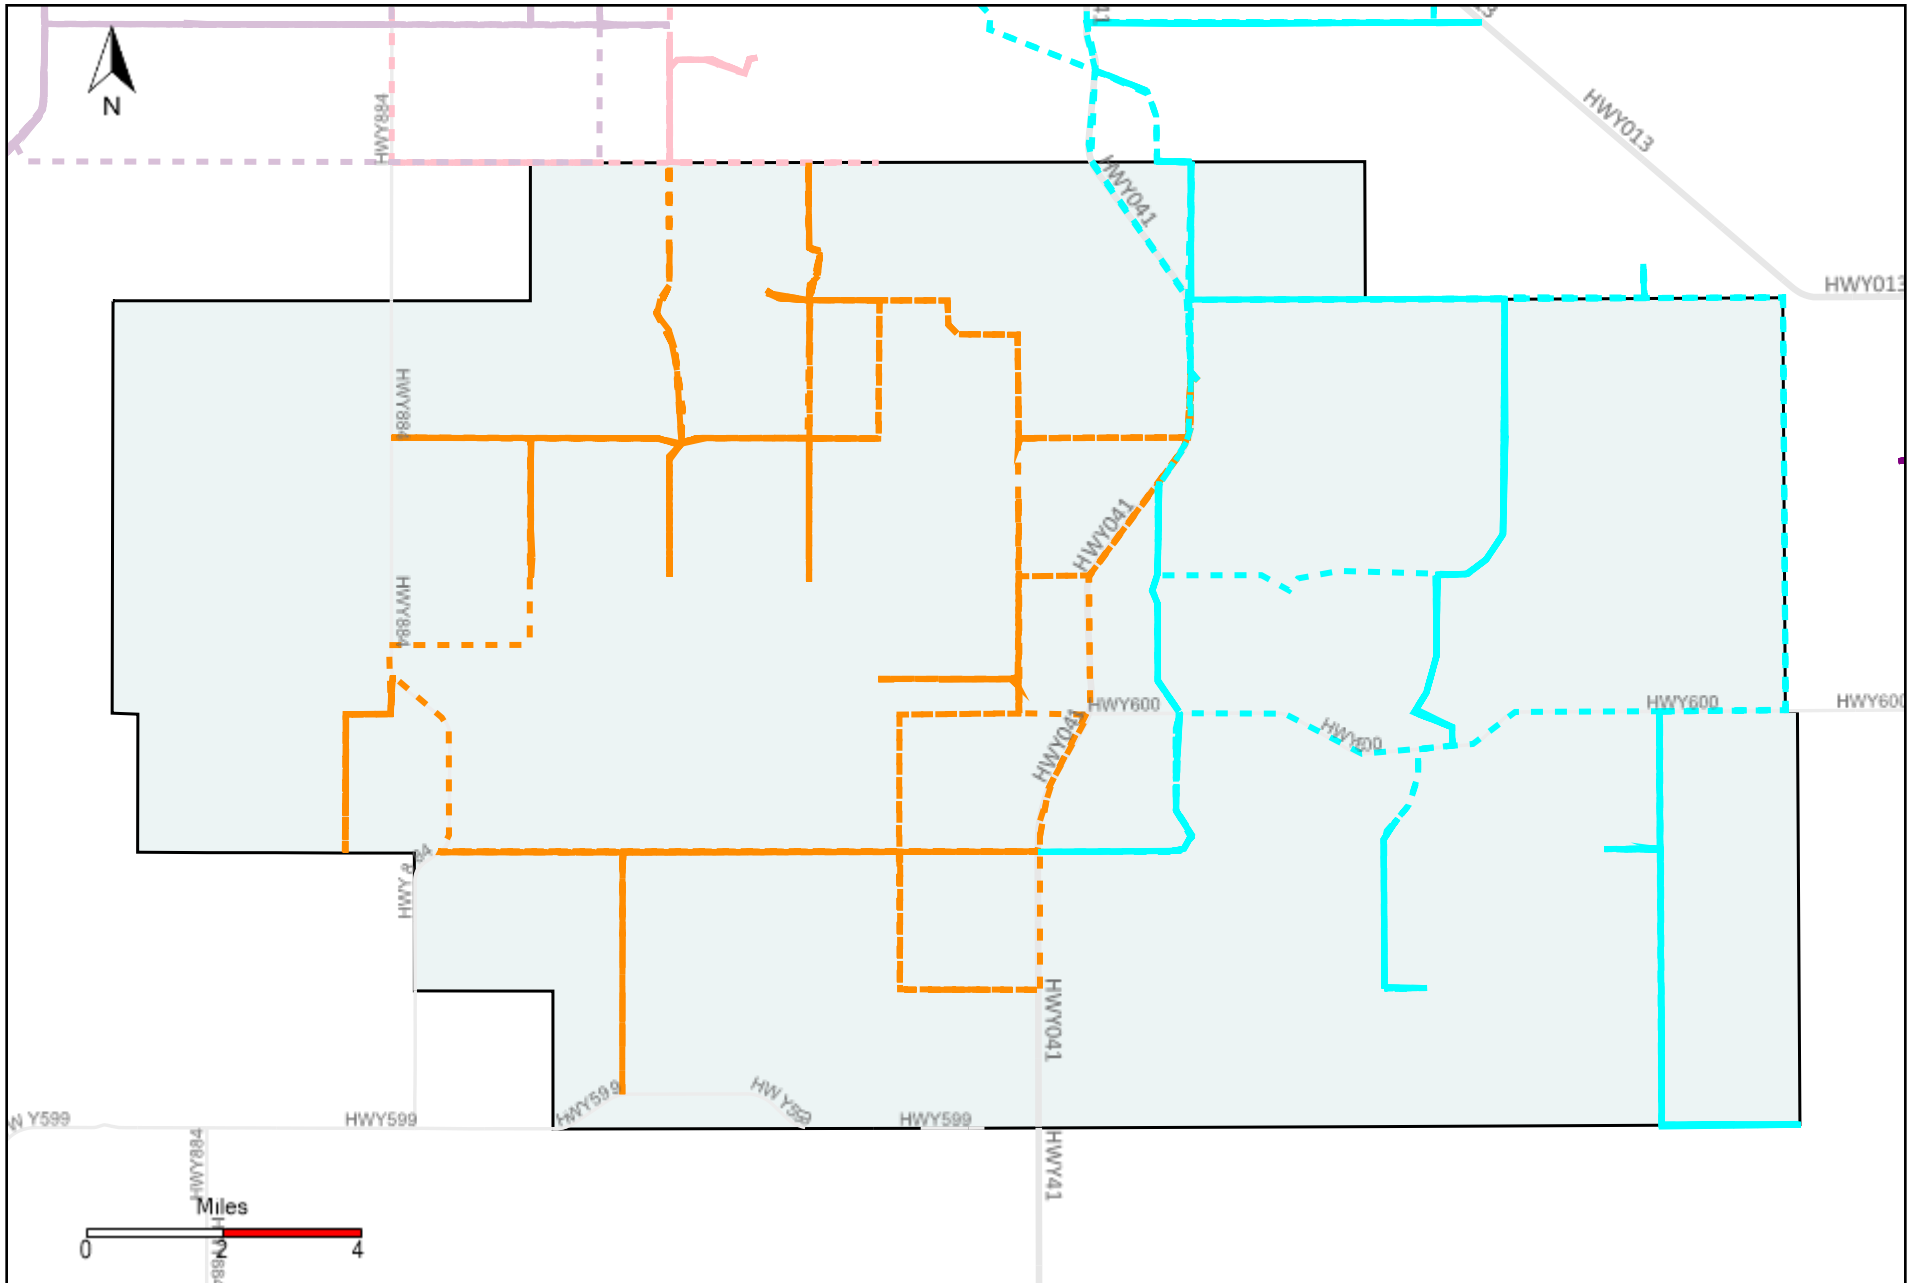

Provost Weekly Grader Report (2021-10-03 ~ 2021-10-09)

Division: 1 Grader Report(2021-10-03 ~ 2021-10-09)

Vehicle Name List	Total Distance(km)	Total Hours
*****	605.45	64 hrs 58 min 55 sec

Division: 2 Grader Report(2021-10-03 ~ 2021-10-09)

Vehicle Name List	Total Distance(km)	Total Hours
*****	724.08	78 hrs 57 min 17 sec

Division: 3 Grader Report(2021-10-03 ~ 2021-10-09)

Vehicle Name List	Total Distance(km)	Total Hours
*****	2099.3	215 hrs 45 min 8 sec

Division: 4 Grader Report(2021-10-03 ~ 2021-10-09)

Vehicle Name List	Total Distance(km)	Total Hours
*****	1653.41	171 hrs 25 min 31 sec

Division: 5 Grader Report(2021-10-03 ~ 2021-10-09)

Vehicle Name List	Total Distance(km)	Total Hours
*****	1583.26	141 hrs 27 min 52 sec

Division: 6 Grader Report(2021-10-03 ~ 2021-10-09)

Vehicle Name List	Total Distance(km)	Total Hours
*****	2241.11	207 hrs 6 min 7 sec

Division: 7 Grader Report(2021-10-03 ~ 2021-10-09)

Vehicle Name List	Total Distance(km)	Total Hours
*****	1404.52	130 hrs 54 min 54 sec