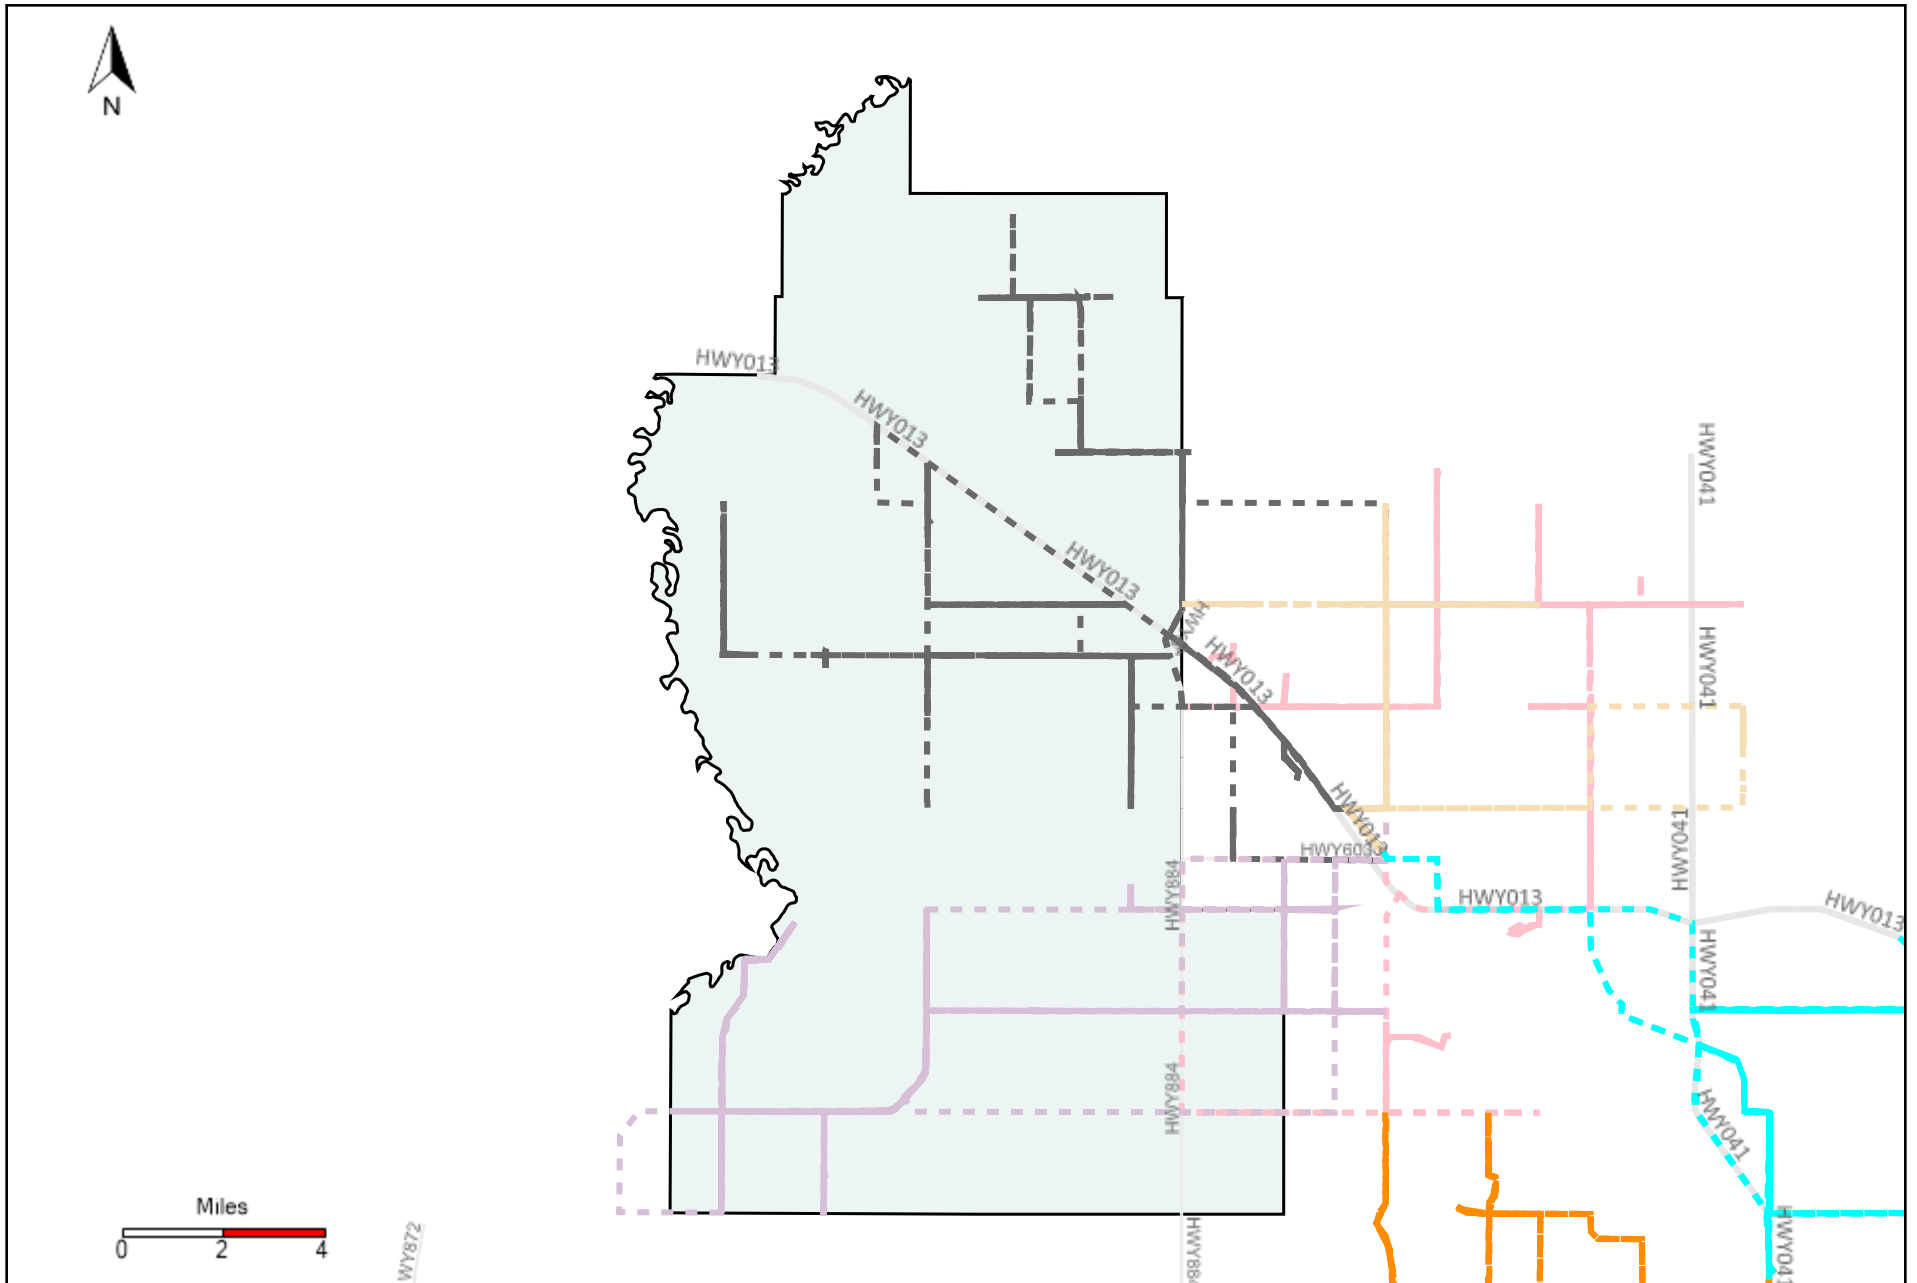

Vehicle Name List	Total Distance(km)	Total Hours
*****	724.08	78 hrs 57 min 17 sec

Division: 3 Grader Report(2021-10-03 ~ 2021-10-09)

Vehicle Name List	Total Distance(km)	Total Hours
*****	2099.3	215 hrs 45 min 8 sec

Division: 4 Grader Report(2021-10-03 ~ 2021-10-09)

Vehicle Name List	Total Distance(km)	Total Hours
*****	1653.41	171 hrs 25 min 31 sec

Division: 5 Grader Report(2021-10-03 ~ 2021-10-09)

Vehicle Name List	Total Distance(km)	Total Hours
*****	1583.26	141 hrs 27 min 52 sec

Division: 6 Grader Report(2021-10-03 ~ 2021-10-09)

Vehicle Name List	Total Distance(km)	Total Hours
*****	2241.11	207 hrs 6 min 7 sec

Division: 7 Grader Report(2021-10-03 ~ 2021-10-09)

Vehicle Name List	Total Distance(km)	Total Hours
*****	1404.52	130 hrs 54 min 54 sec