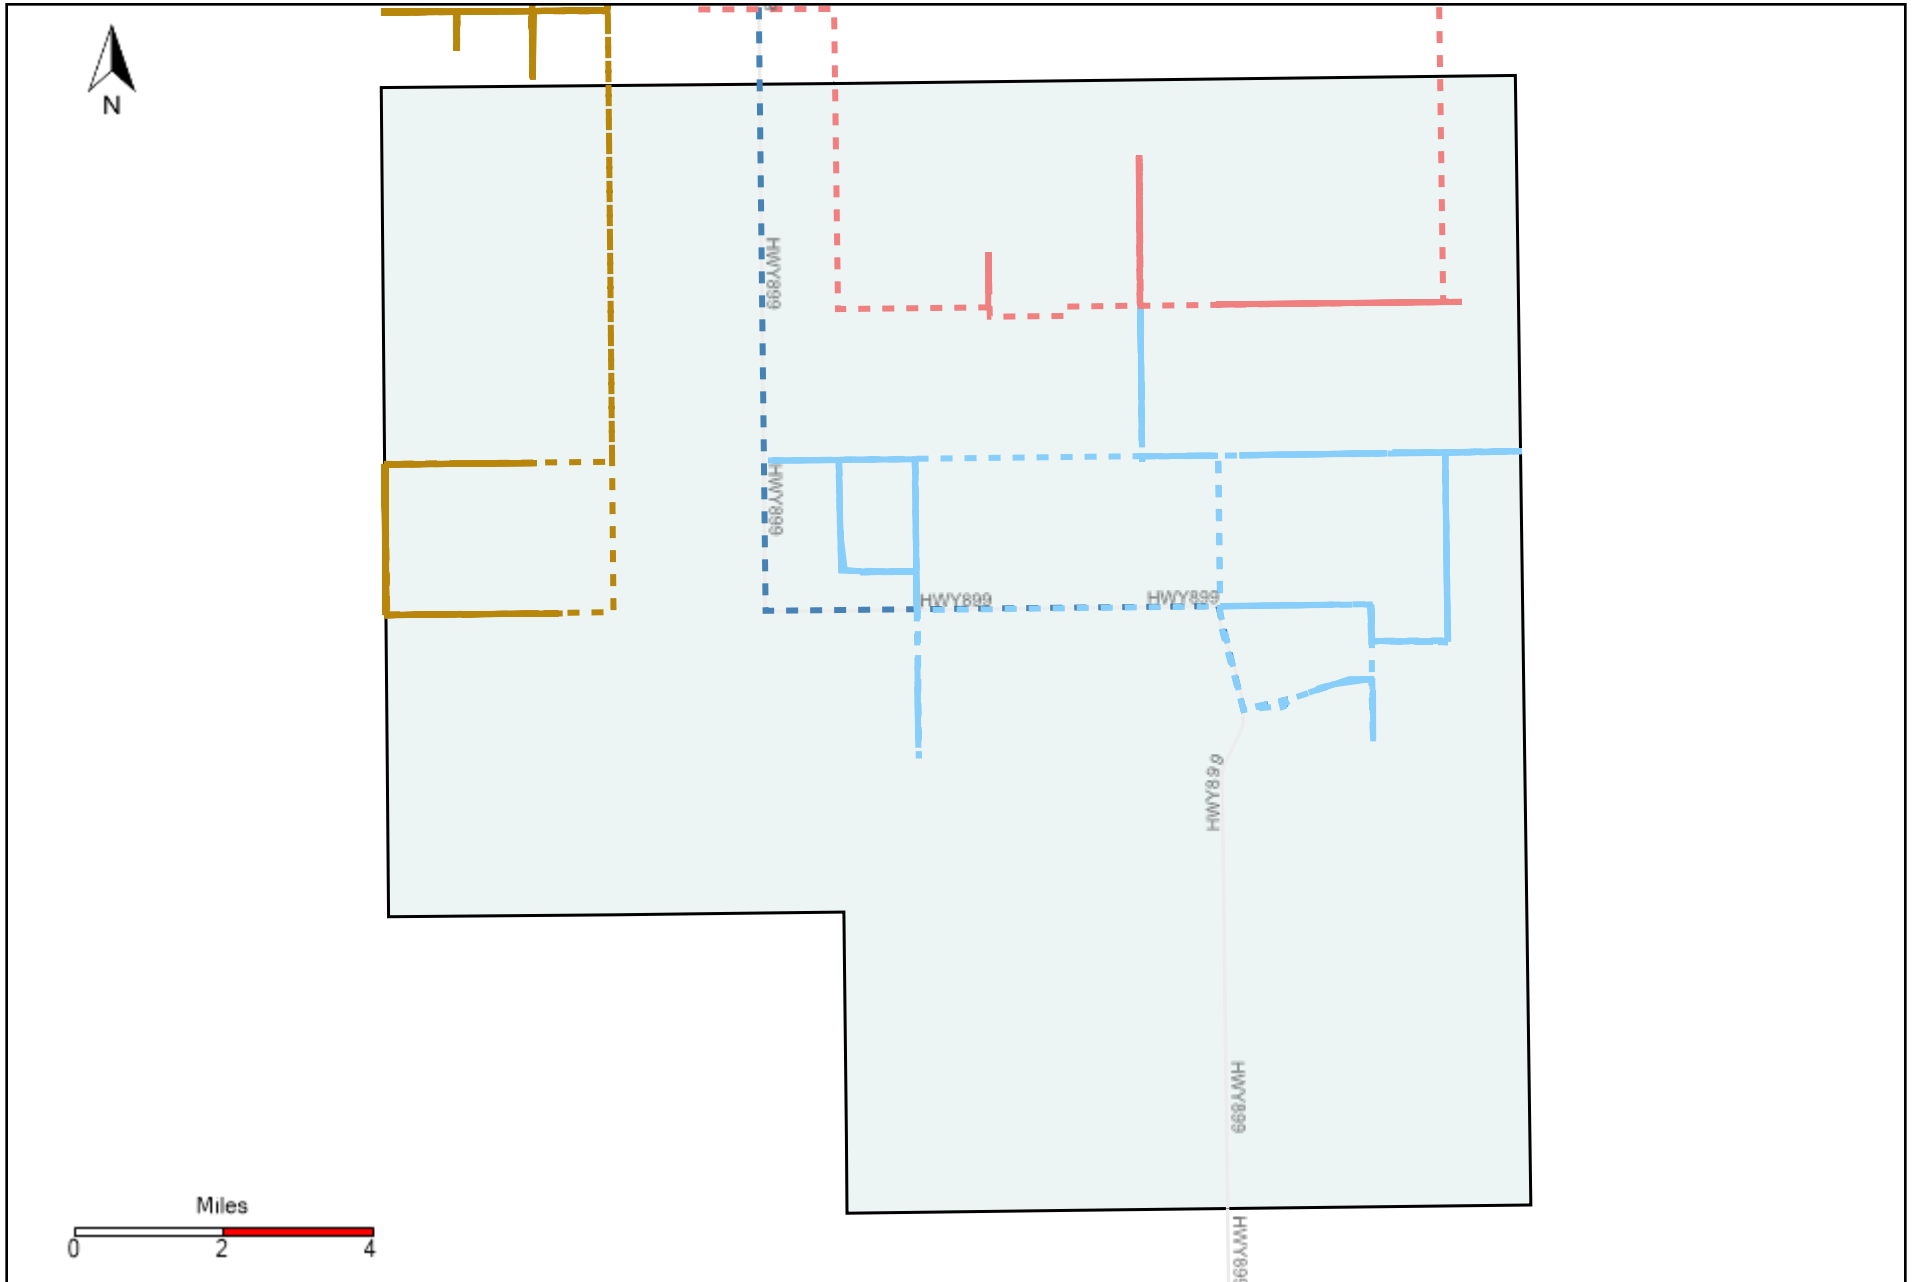

Provost Weekly Grader Report (2021-10-03 ~ 2021-10-09)

Division: 1 Grader Report(2021-10-03 ~ 2021-10-09)

Vehicle Name List	Total Distance(km)	Total Hours
*****	605.45	64 hrs 58 min 55 sec

Division: 2 Grader Report(2021-10-03 ~ 2021-10-09)

Vehicle Name List	Total Distance(km)	Total Hours
*****	724.08	78 hrs 57 min 17 sec

Division: 3 Grader Report(2021-10-03 ~ 2021-10-09)

Vehicle Name List	Total Distance(km)	Total Hours
*****	2099.3	215 hrs 45 min 8 sec

Division: 4 Grader Report(2021-10-03 ~ 2021-10-09)

Vehicle Name List	Total Distance(km)	Total Hours
*****	1653.41	171 hrs 25 min 31 sec

Division: 5 Grader Report(2021-10-03 ~ 2021-10-09)

Vehicle Name List	Total Distance(km)	Total Hours
*****	1583.26	141 hrs 27 min 52 sec

Division: 6 Grader Report(2021-10-03 ~ 2021-10-09)

Vehicle Name List	Total Distance(km)	Total Hours
*****	2241.11	207 hrs 6 min 7 sec

Division: 7 Grader Report(2021-10-03 ~ 2021-10-09)

Vehicle Name List	Total Distance(km)	Total Hours
*****	1404.52	130 hrs 54 min 54 sec