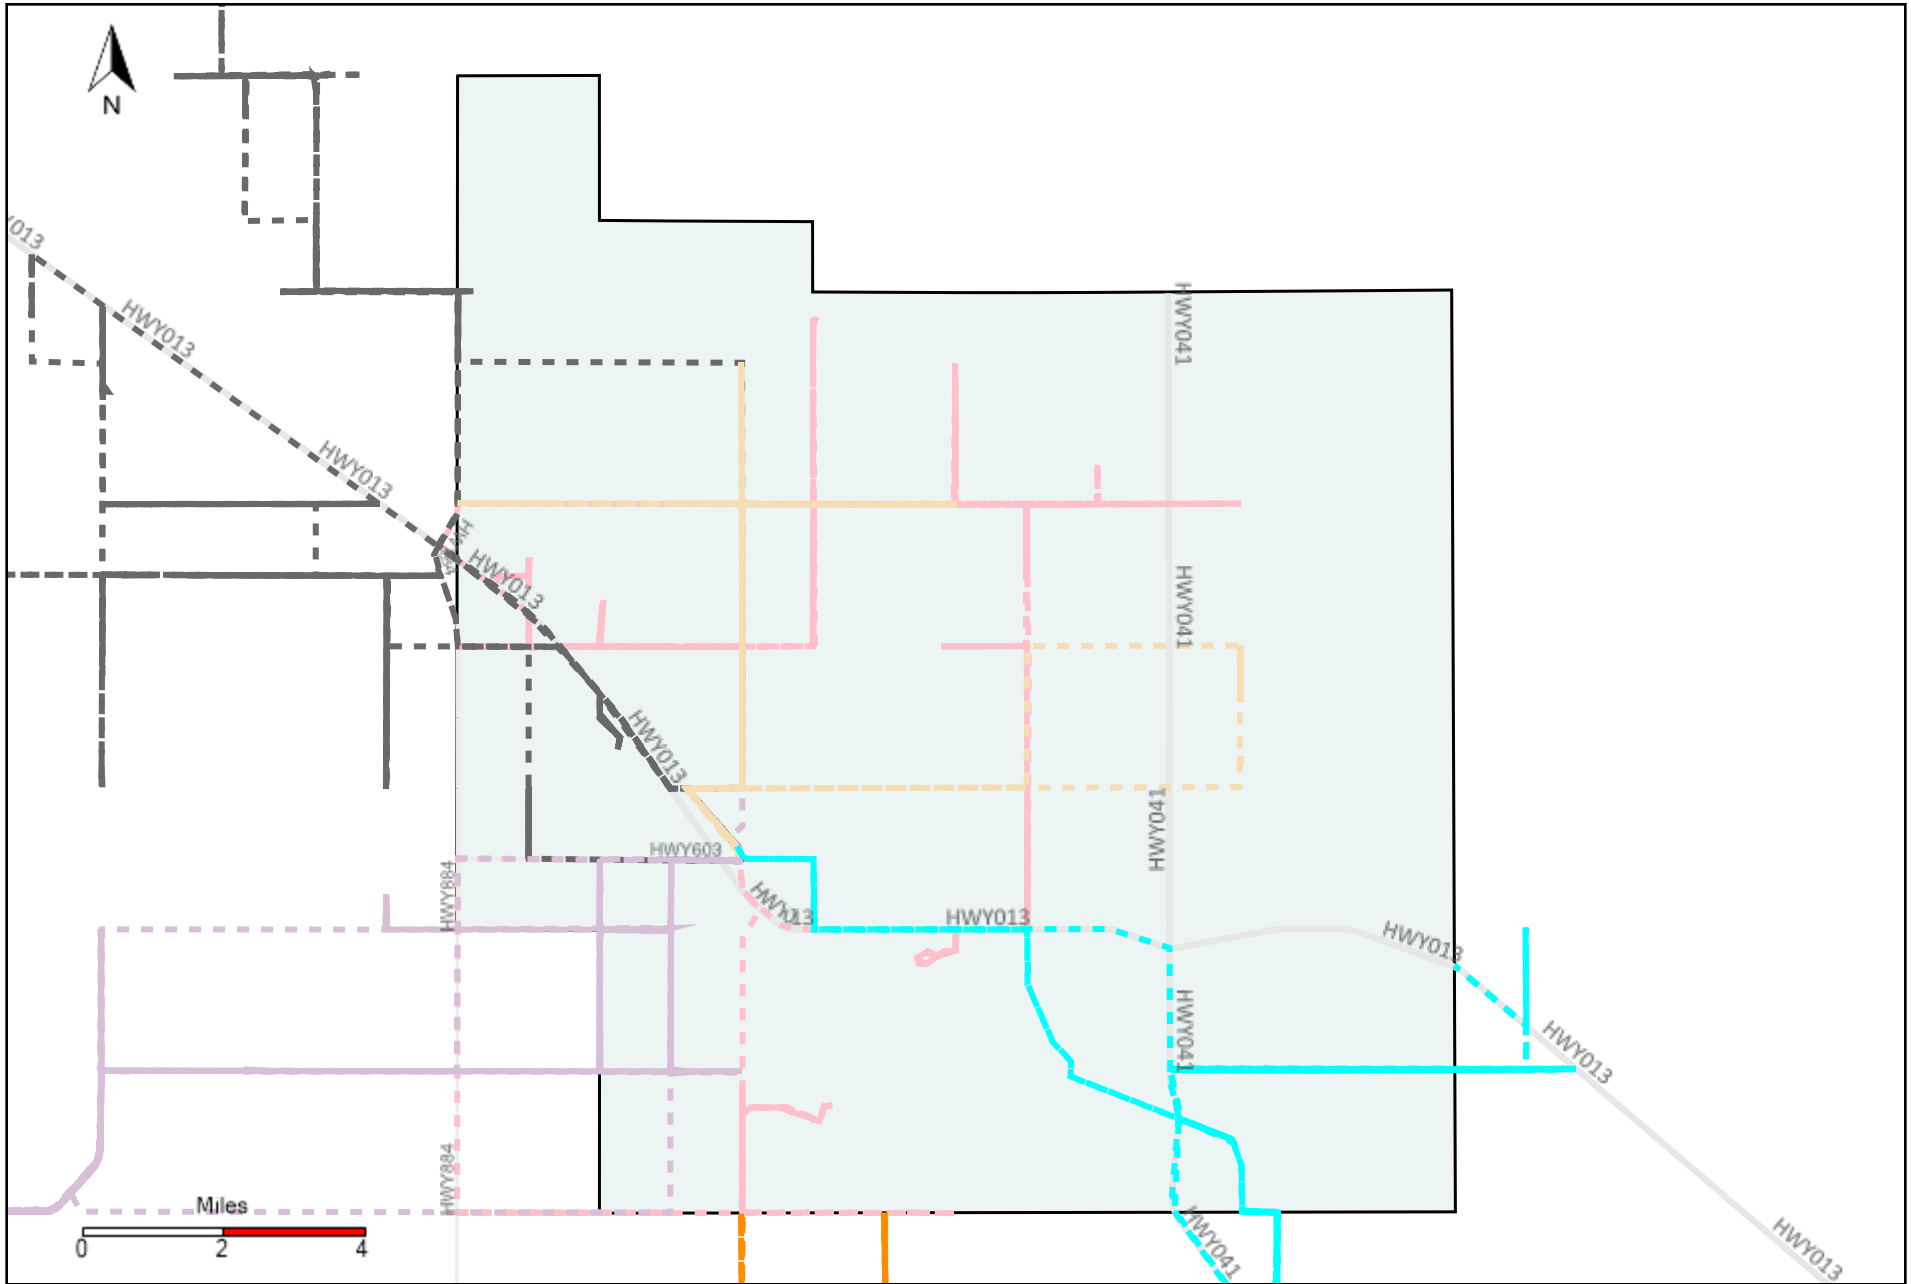

Division: 4 Grader Report(2021-10-03 ~ 2021-10-09)

Vehicle Name List	Total Distance(km)	Total Hours
*****	1653.41	171 hrs 25 min 31 sec

Division: 5 Grader Report(2021-10-03 ~ 2021-10-09)

Vehicle Name List	Total Distance(km)	Total Hours
*****	1583.26	141 hrs 27 min 52 sec

Division: 6 Grader Report(2021-10-03 ~ 2021-10-09)

Vehicle Name List	Total Distance(km)	Total Hours
*****	2241.11	207 hrs 6 min 7 sec

Division: 7 Grader Report(2021-10-03 ~ 2021-10-09)

Vehicle Name List	Total Distance(km)	Total Hours
*****	1404.52	130 hrs 54 min 54 sec