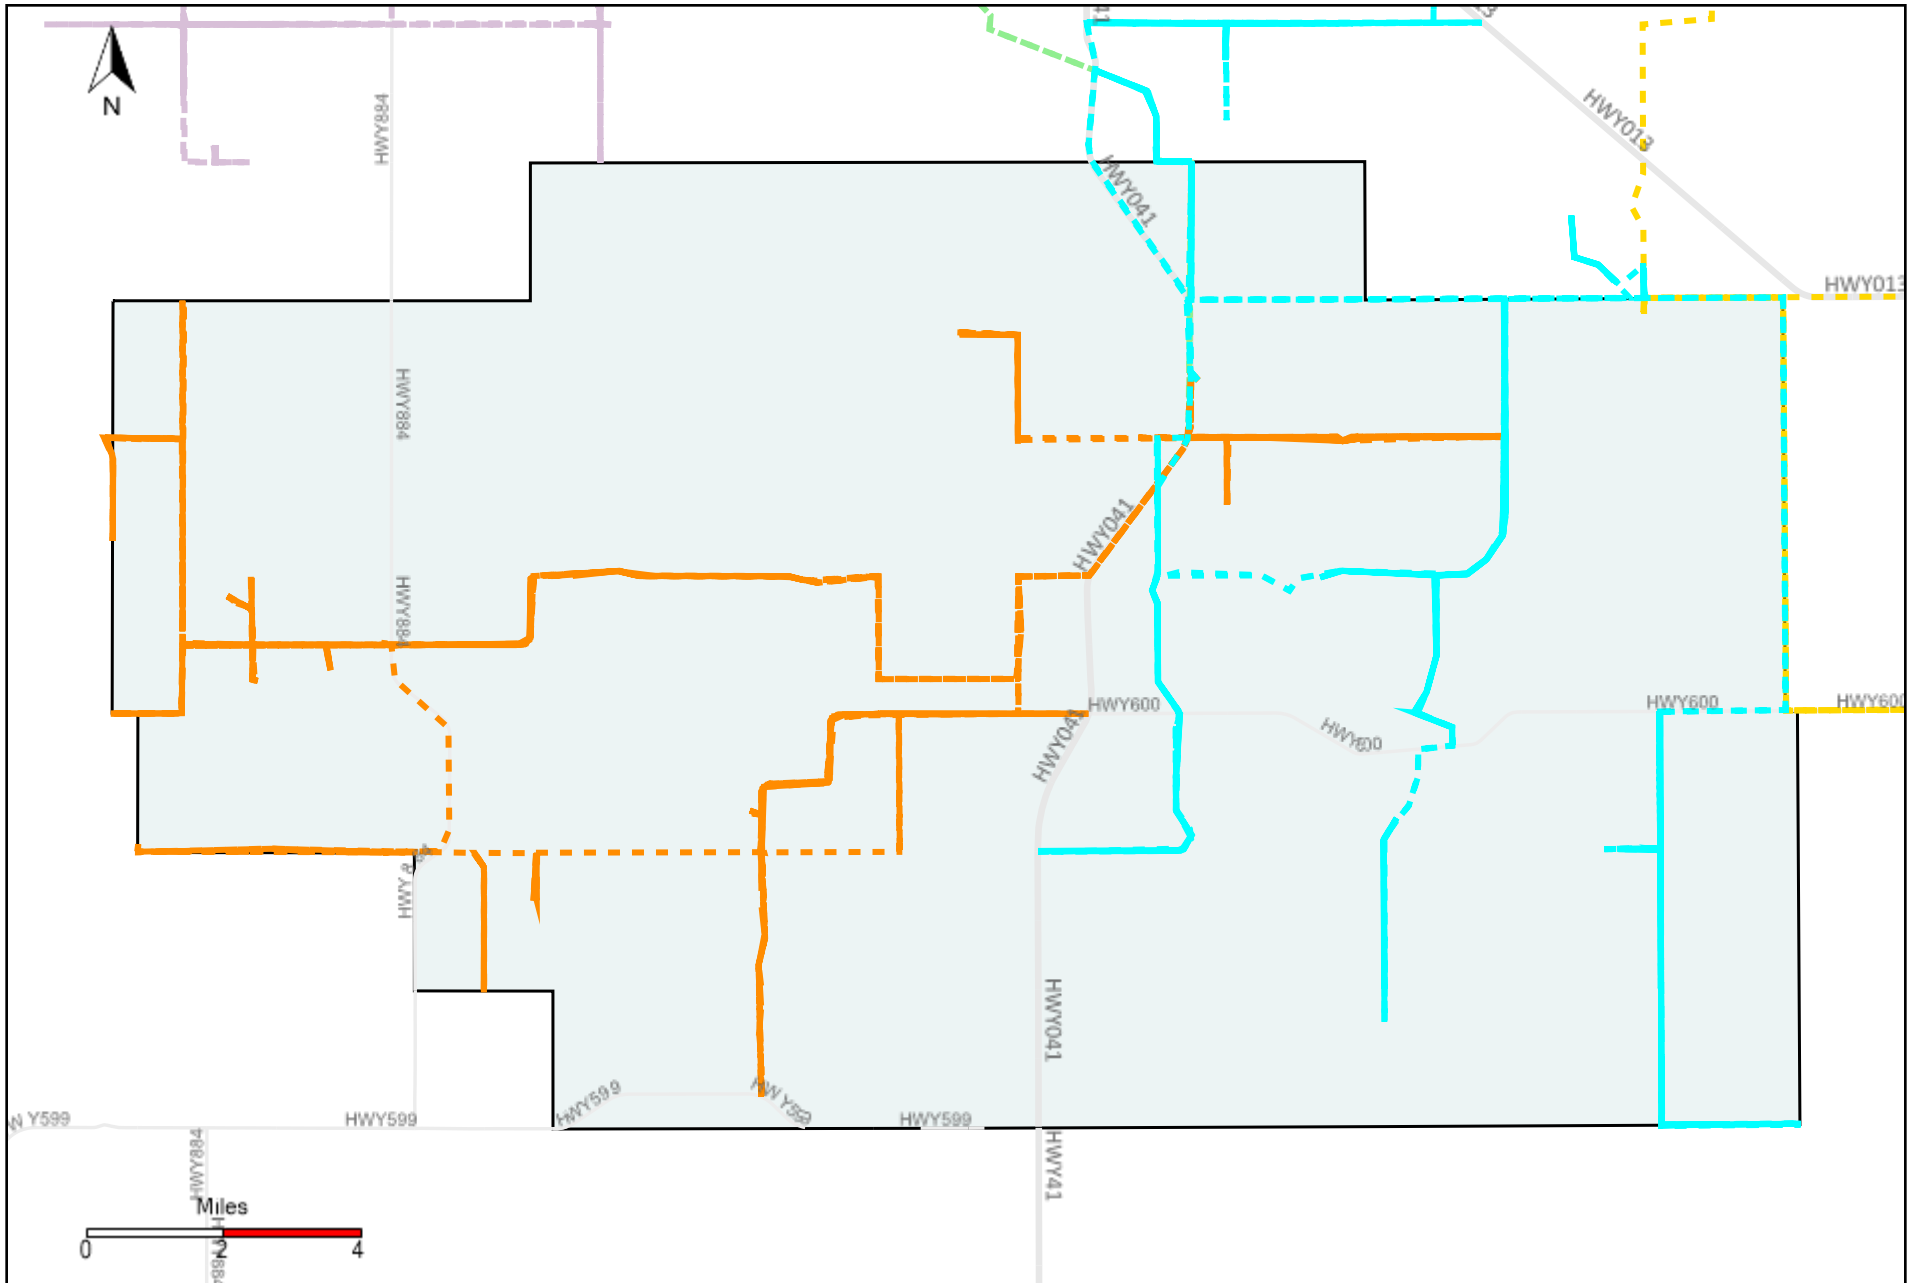

Division: 1 Grader Report(2021-09-26 ~ 2021-10-02)

Vehicle Name List	Total Distance(km)	Total Hours
*****	1634.62	174 hrs 11 min 45 sec

Division: 2 Grader Report(2021-09-26 ~ 2021-10-02)

Vehicle Name List	Total Distance(km)	Total Hours
*****	856.4	90 hrs 24 min 3 sec

Division: 3 Grader Report(2021-09-26 ~ 2021-10-02)

Vehicle Name List	Total Distance(km)	Total Hours
*****	2279.29	235 hrs 13 min 1 sec

Division: 4 Grader Report(2021-09-26 ~ 2021-10-02)

Vehicle Name List	Total Distance(km)	Total Hours
*****	2446.08	249 hrs 54 min 24 sec

Division: 5 Grader Report(2021-09-26 ~ 2021-10-02)

Vehicle Name List	Total Distance(km)	Total Hours
*****	1738.68	171 hrs 6 min 31 sec

Division: 6 Grader Report(2021-09-26 ~ 2021-10-02)

Vehicle Name List	Total Distance(km)	Total Hours
*****	1958.57	207 hrs 16 min 20 sec

Division: 7 Grader Report(2021-09-26 ~ 2021-10-02)

Vehicle Name List	Total Distance(km)	Total Hours
*****	2044.8	197 hrs 1 min 9 sec