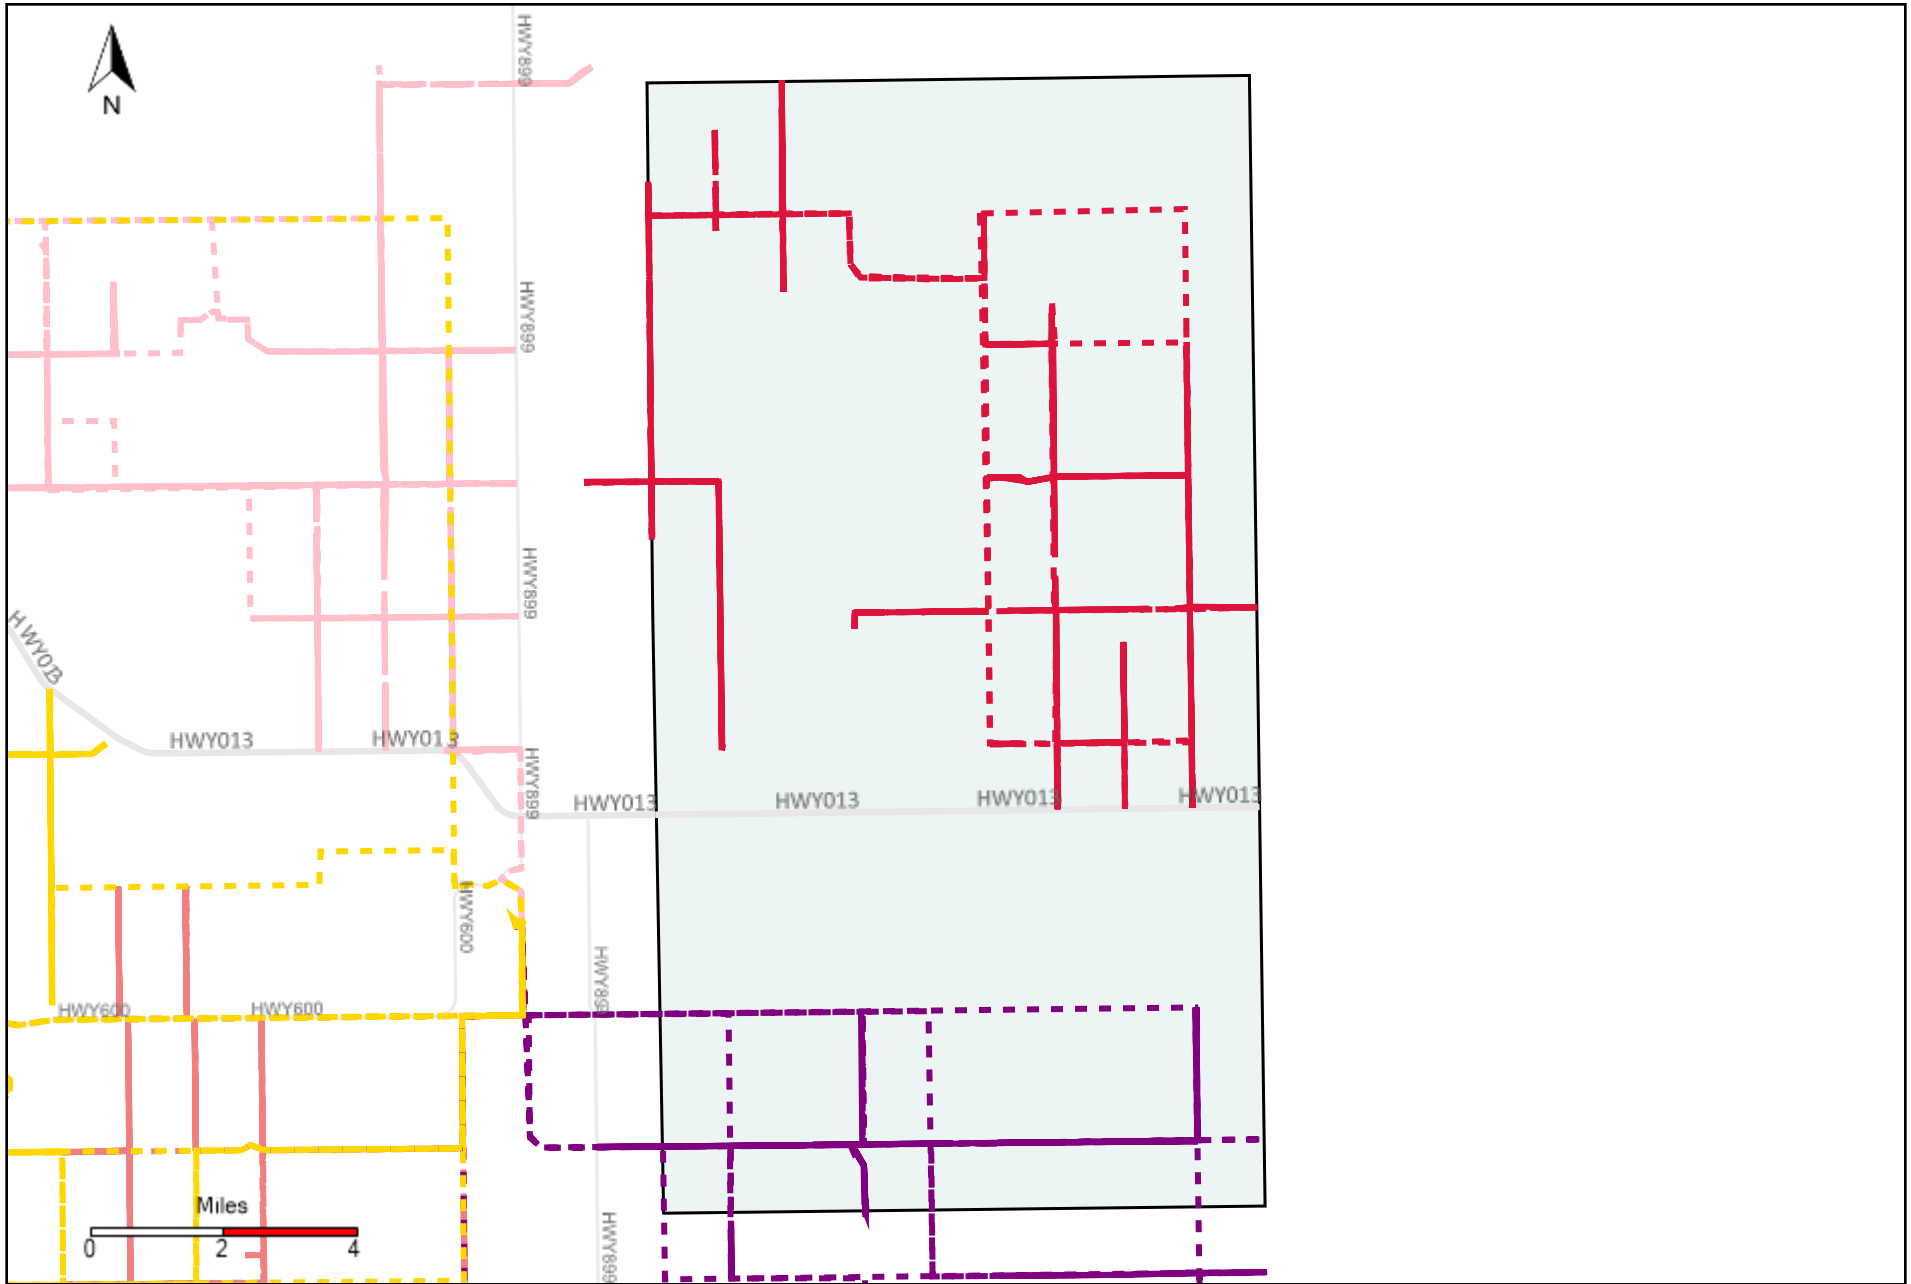

Division: 1 Grader Report(2021-09-26 ~ 2021-10-02)

Vehicle Name List	Total Distance(km)	Total Hours
*****	1634.62	174 hrs 11 min 45 sec

Division: 2 Grader Report(2021-09-26 ~ 2021-10-02)

Vehicle Name List	Total Distance(km)	Total Hours
*****	856.4	90 hrs 24 min 3 sec

Division: 3 Grader Report(2021-09-26 ~ 2021-10-02)

Vehicle Name List	Total Distance(km)	Total Hours
*****	2279.29	235 hrs 13 min 1 sec

Division: 4 Grader Report(2021-09-26 ~ 2021-10-02)

Vehicle Name List	Total Distance(km)	Total Hours
*****	2446.08	249 hrs 54 min 24 sec

Division: 5 Grader Report(2021-09-26 ~ 2021-10-02)

Vehicle Name List	Total Distance(km)	Total Hours
*****	1738.68	171 hrs 6 min 31 sec

Division: 6 Grader Report(2021-09-26 ~ 2021-10-02)

Vehicle Name List	Total Distance(km)	Total Hours
*****	1958.57	207 hrs 16 min 20 sec

Division: 7 Grader Report(2021-09-26 ~ 2021-10-02)

Vehicle Name List	Total Distance(km)	Total Hours
*****	2044.8	197 hrs 1 min 9 sec