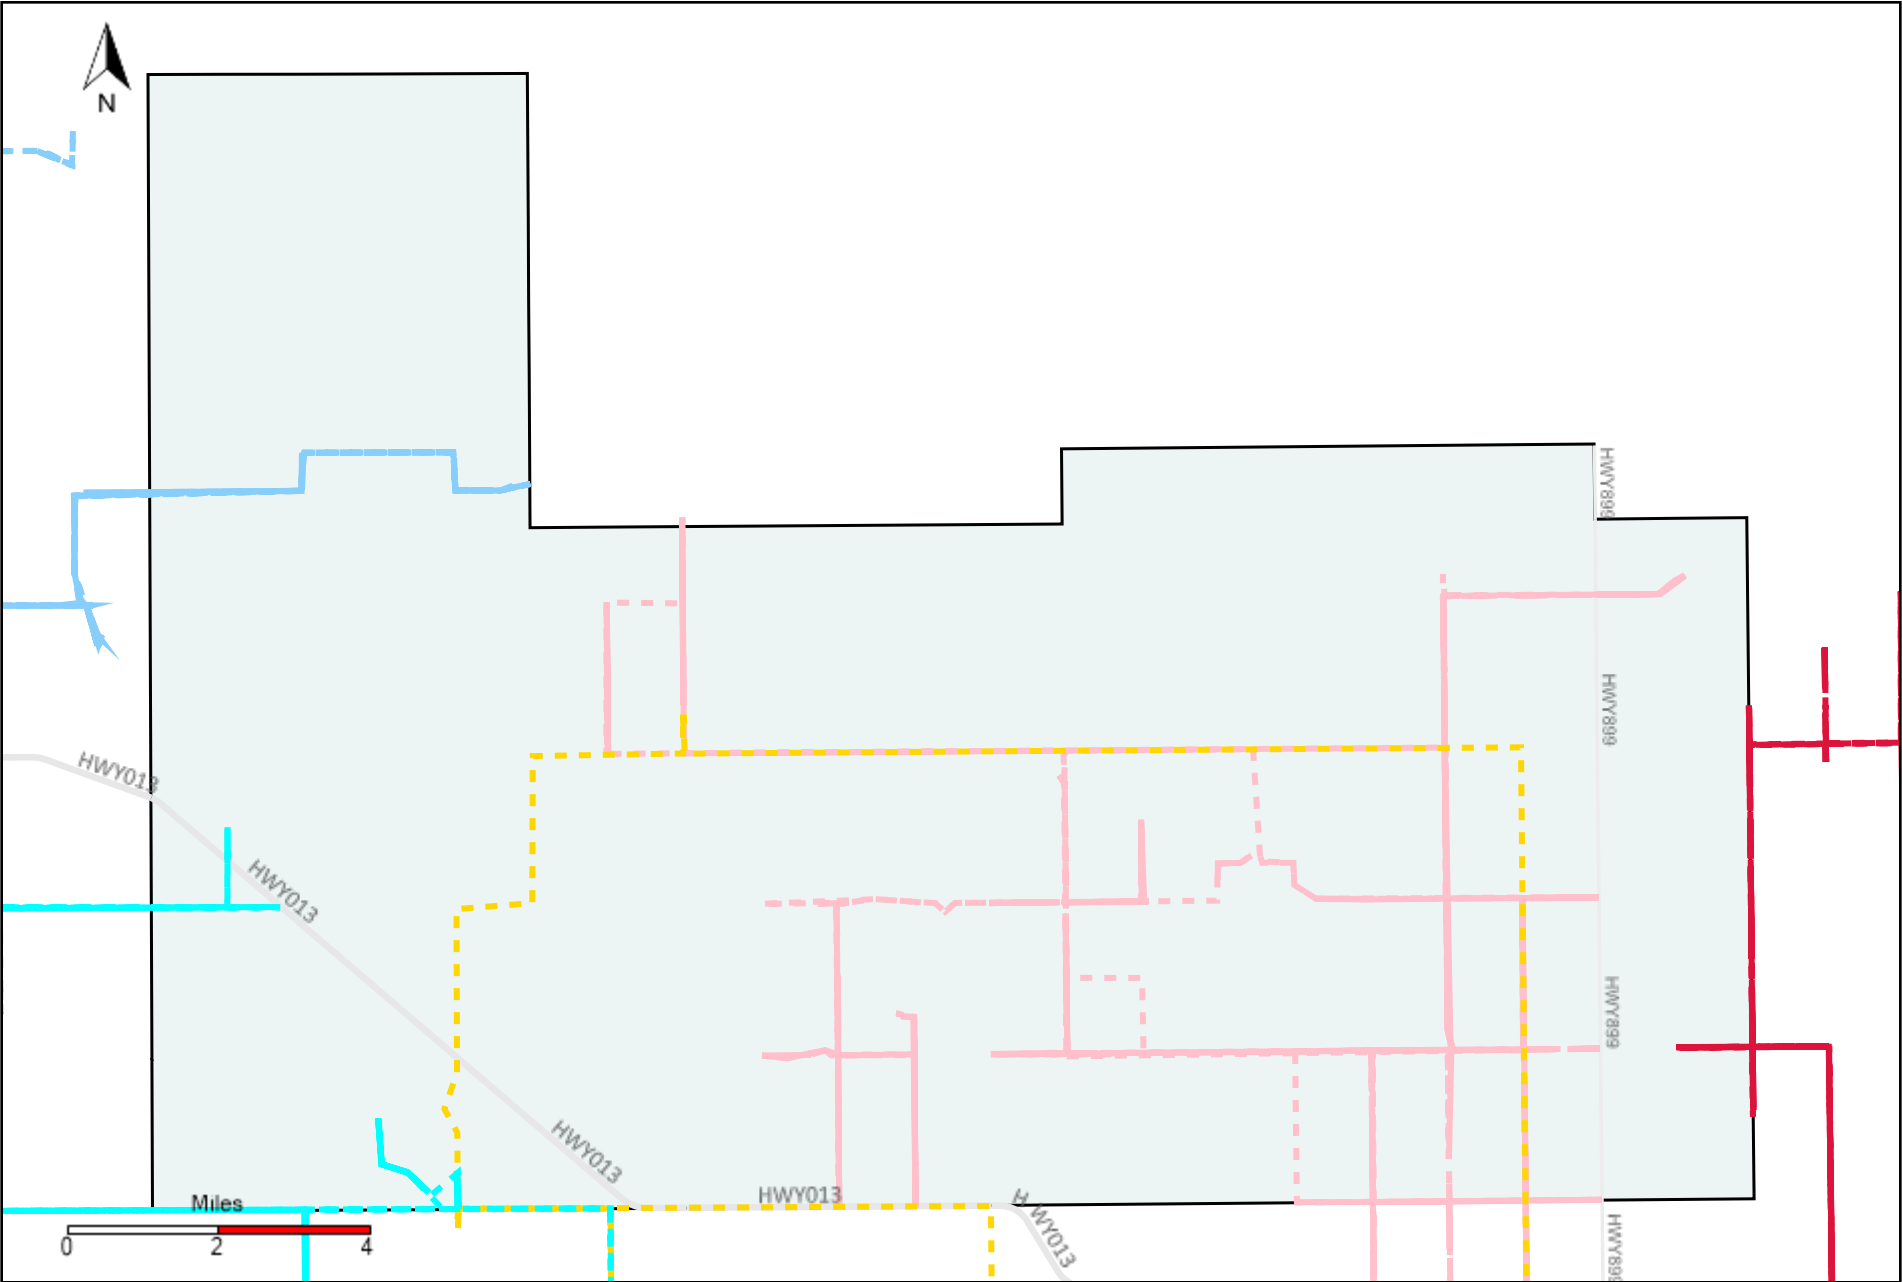

Division: 1 Grader Report(2021-09-26 ~ 2021-10-02)

Vehicle Name List	Total Distance(km)	Total Hours
*****	1634.62	174 hrs 11 min 45 sec

Division: 2 Grader Report(2021-09-26 ~ 2021-10-02)

Vehicle Name List	Total Distance(km)	Total Hours
*****	856.4	90 hrs 24 min 3 sec

Division: 3 Grader Report(2021-09-26 ~ 2021-10-02)

Vehicle Name List	Total Distance(km)	Total Hours
*****	2279.29	235 hrs 13 min 1 sec

Division: 4 Grader Report(2021-09-26 ~ 2021-10-02)

Vehicle Name List	Total Distance(km)	Total Hours
*****	2446.08	249 hrs 54 min 24 sec

Division: 5 Grader Report(2021-09-26 ~ 2021-10-02)

Vehicle Name List	Total Distance(km)	Total Hours
*****	1738.68	171 hrs 6 min 31 sec

Division: 6 Grader Report(2021-09-26 ~ 2021-10-02)

Vehicle Name List	Total Distance(km)	Total Hours
*****	1958.57	207 hrs 16 min 20 sec

Division: 7 Grader Report(2021-09-26 ~ 2021-10-02)

Vehicle Name List	Total Distance(km)	Total Hours
*****	2044.8	197 hrs 1 min 9 sec