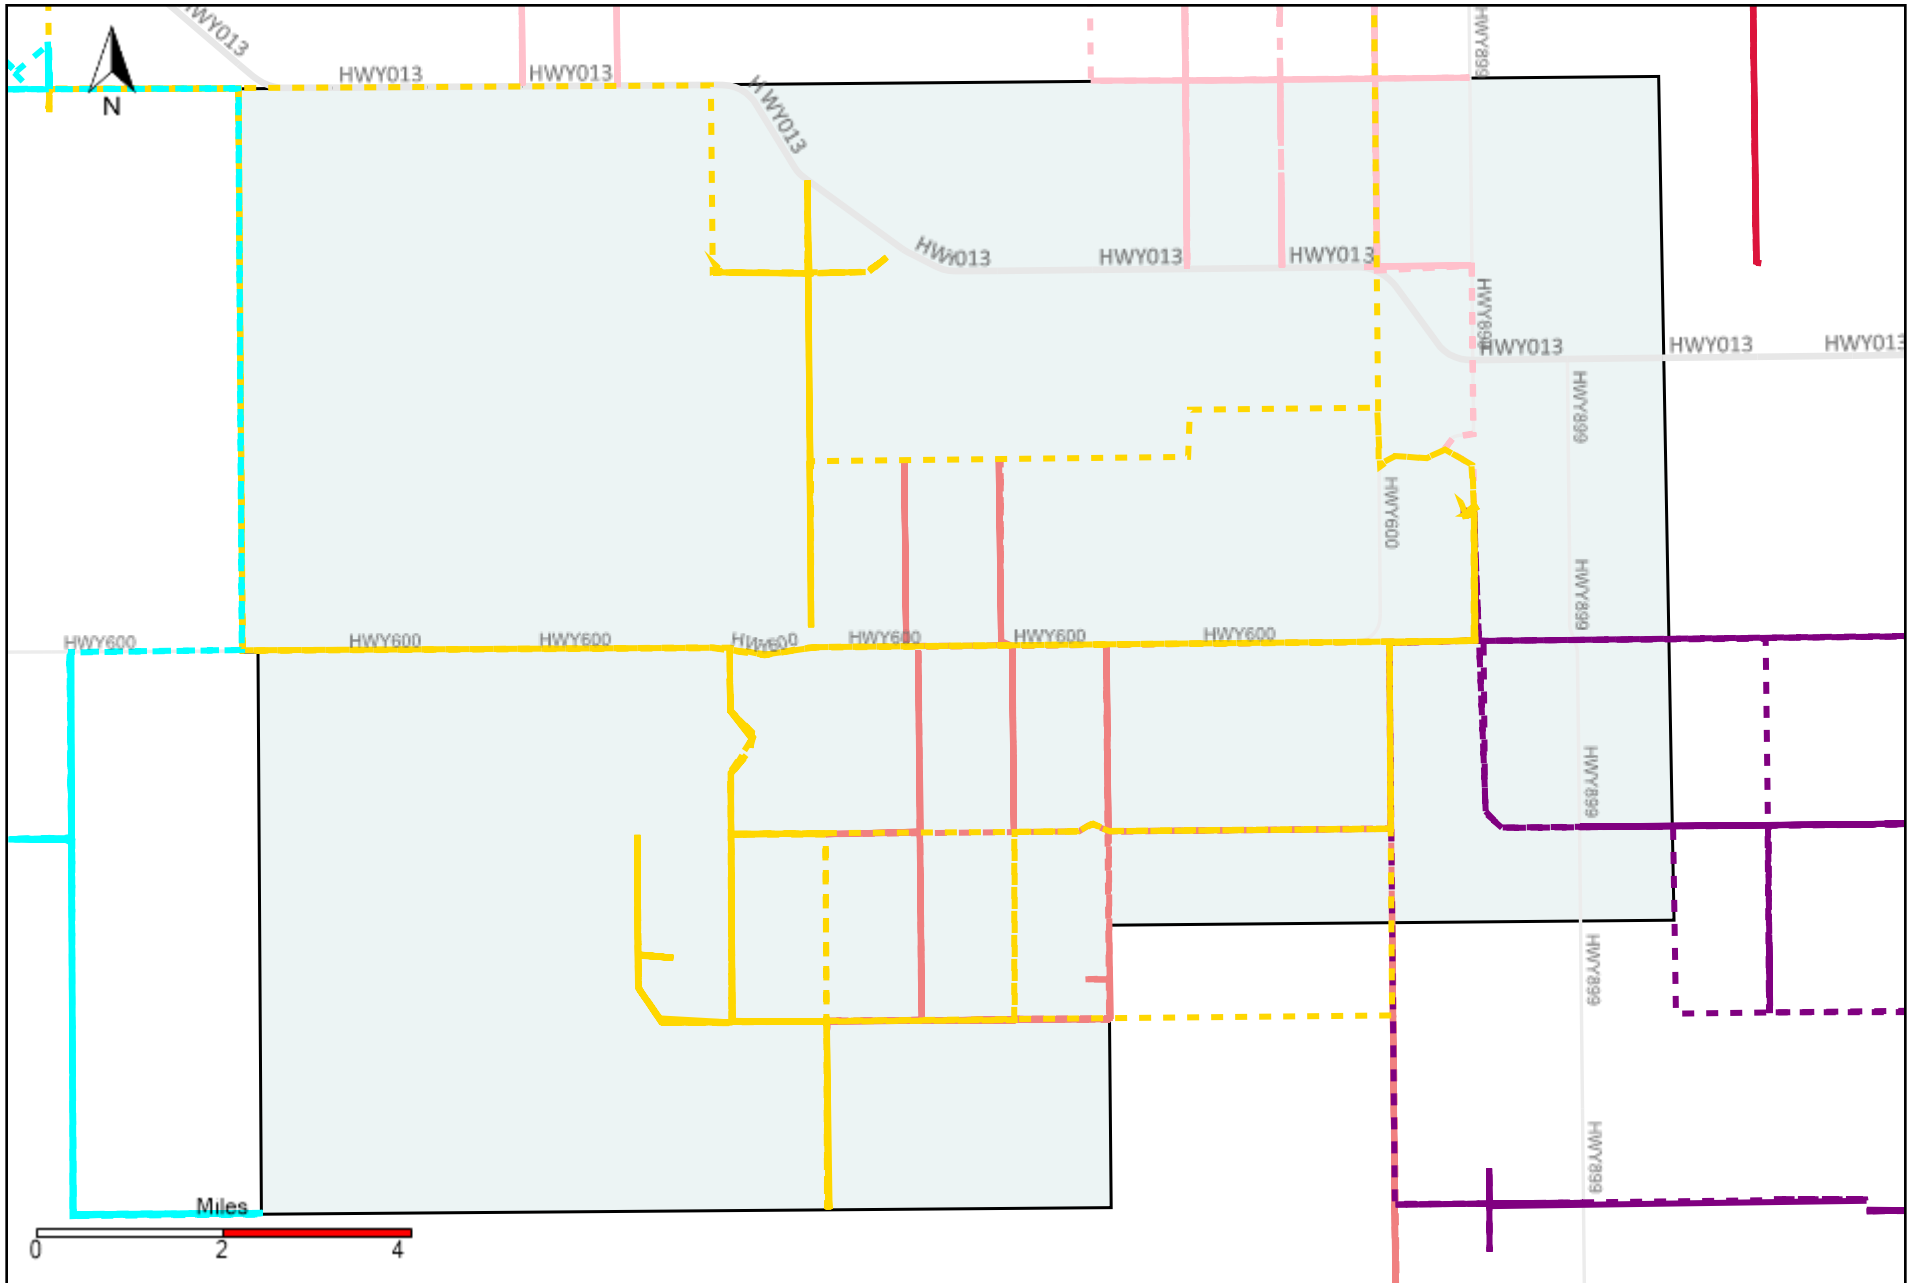

Division: 1 Grader Report(2021-09-26 ~ 2021-10-02)

Vehicle Name List	Total Distance(km)	Total Hours
*****	1634.62	174 hrs 11 min 45 sec

Division: 2 Grader Report(2021-09-26 ~ 2021-10-02)

Vehicle Name List	Total Distance(km)	Total Hours
*****	856.4	90 hrs 24 min 3 sec

Division: 3 Grader Report(2021-09-26 ~ 2021-10-02)

Vehicle Name List	Total Distance(km)	Total Hours
*****	2279.29	235 hrs 13 min 1 sec

Division: 4 Grader Report(2021-09-26 ~ 2021-10-02)

Vehicle Name List	Total Distance(km)	Total Hours
*****	2446.08	249 hrs 54 min 24 sec

Division: 5 Grader Report(2021-09-26 ~ 2021-10-02)

Vehicle Name List	Total Distance(km)	Total Hours
*****	1738.68	171 hrs 6 min 31 sec

Division: 6 Grader Report(2021-09-26 ~ 2021-10-02)

Vehicle Name List	Total Distance(km)	Total Hours
*****	1958.57	207 hrs 16 min 20 sec

Division: 7 Grader Report(2021-09-26 ~ 2021-10-02)

Vehicle Name List	Total Distance(km)	Total Hours
*****	2044.8	197 hrs 1 min 9 sec