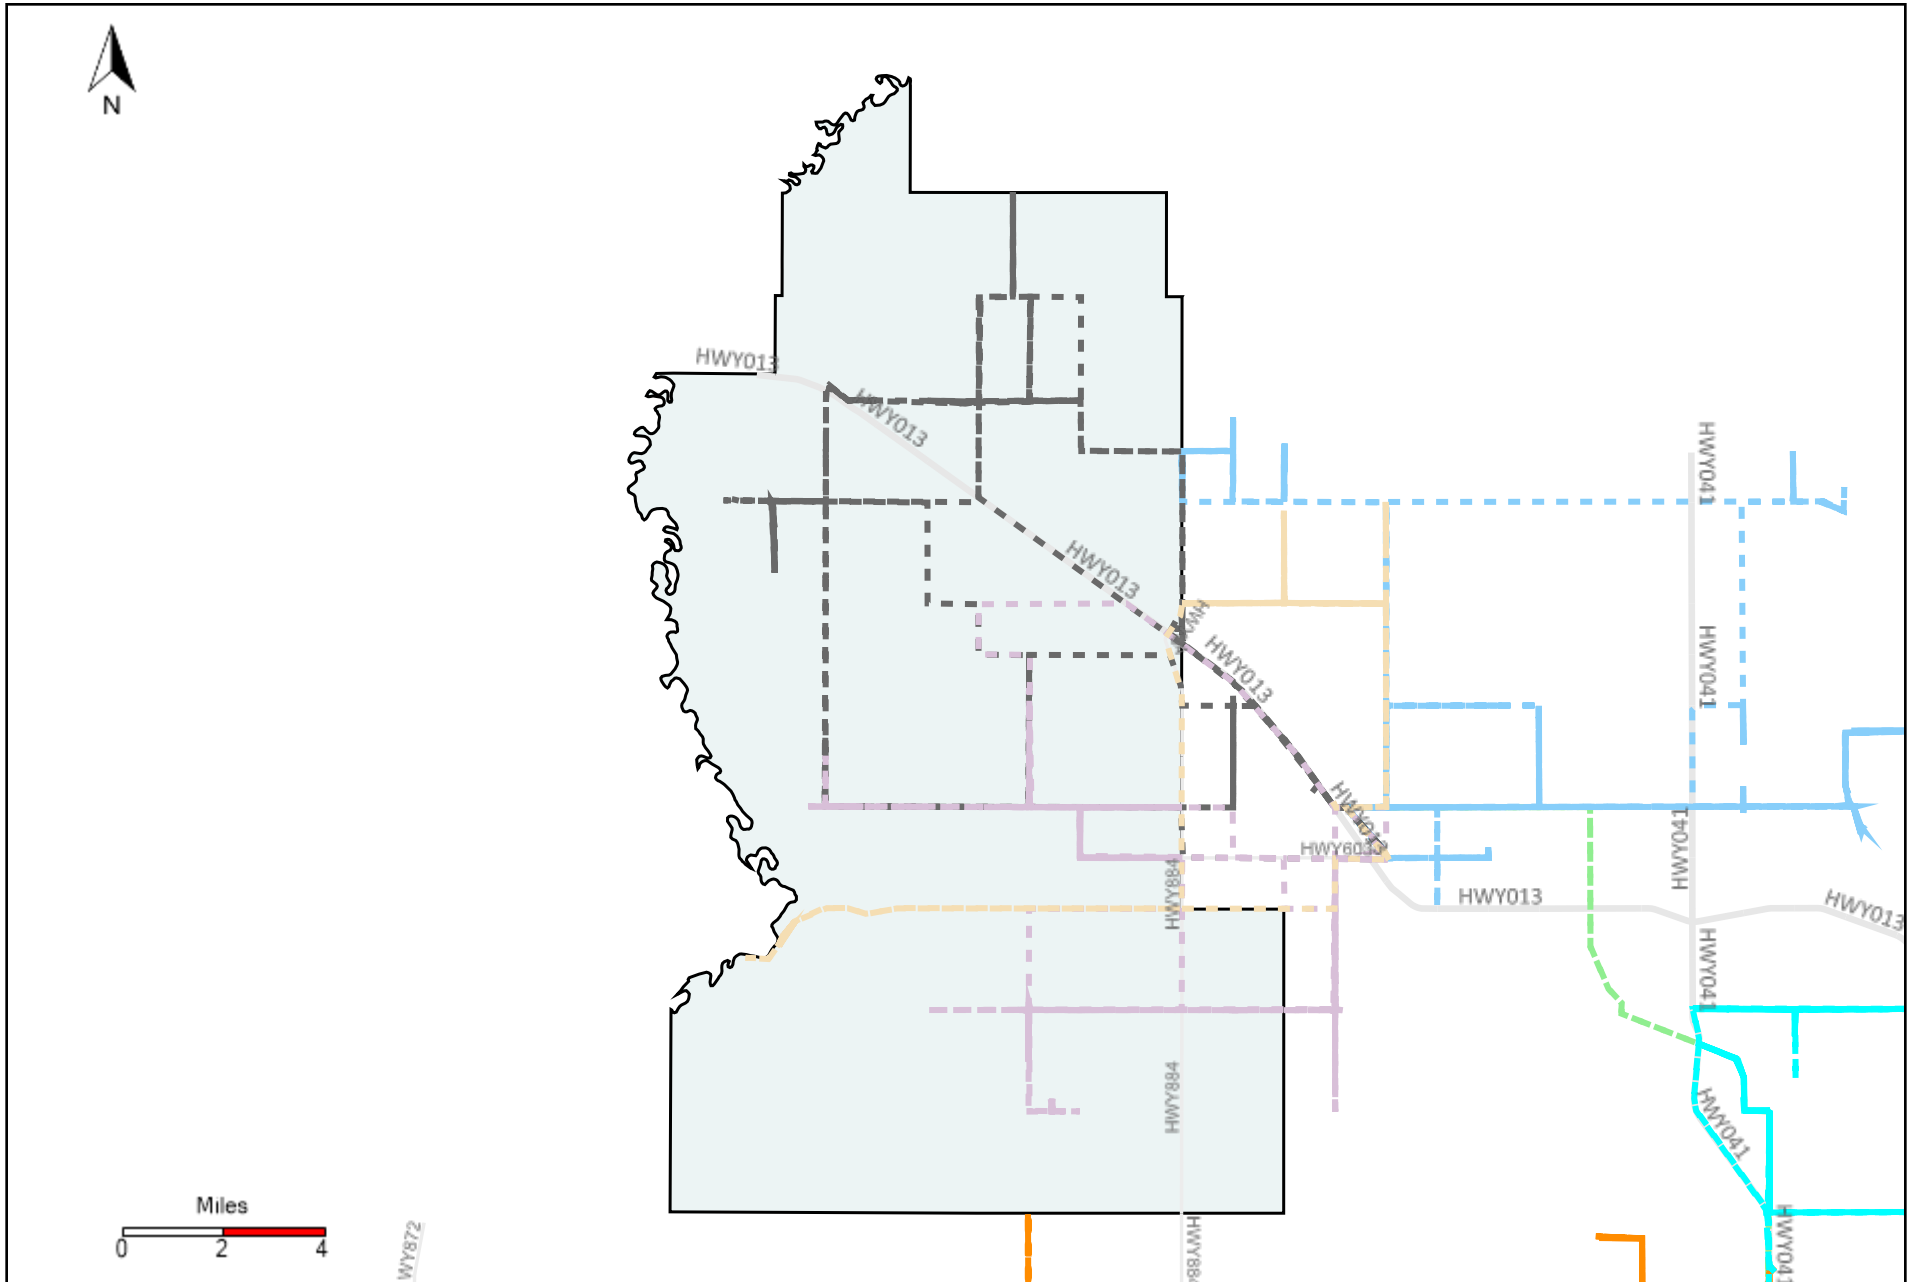

Division: 3 Grader Report(2021-09-26 ~ 2021-10-02)

Vehicle Name List	Total Distance(km)	Total Hours
*****	2279.29	235 hrs 13 min 1 sec

Division: 4 Grader Report(2021-09-26 ~ 2021-10-02)

Vehicle Name List	Total Distance(km)	Total Hours
*****	2446.08	249 hrs 54 min 24 sec

Division: 5 Grader Report(2021-09-26 ~ 2021-10-02)

Vehicle Name List	Total Distance(km)	Total Hours
*****	1738.68	171 hrs 6 min 31 sec

Division: 6 Grader Report(2021-09-26 ~ 2021-10-02)

Vehicle Name List	Total Distance(km)	Total Hours
*****	1958.57	207 hrs 16 min 20 sec

Division: 7 Grader Report(2021-09-26 ~ 2021-10-02)

Vehicle Name List	Total Distance(km)	Total Hours
*****	2044.8	197 hrs 1 min 9 sec