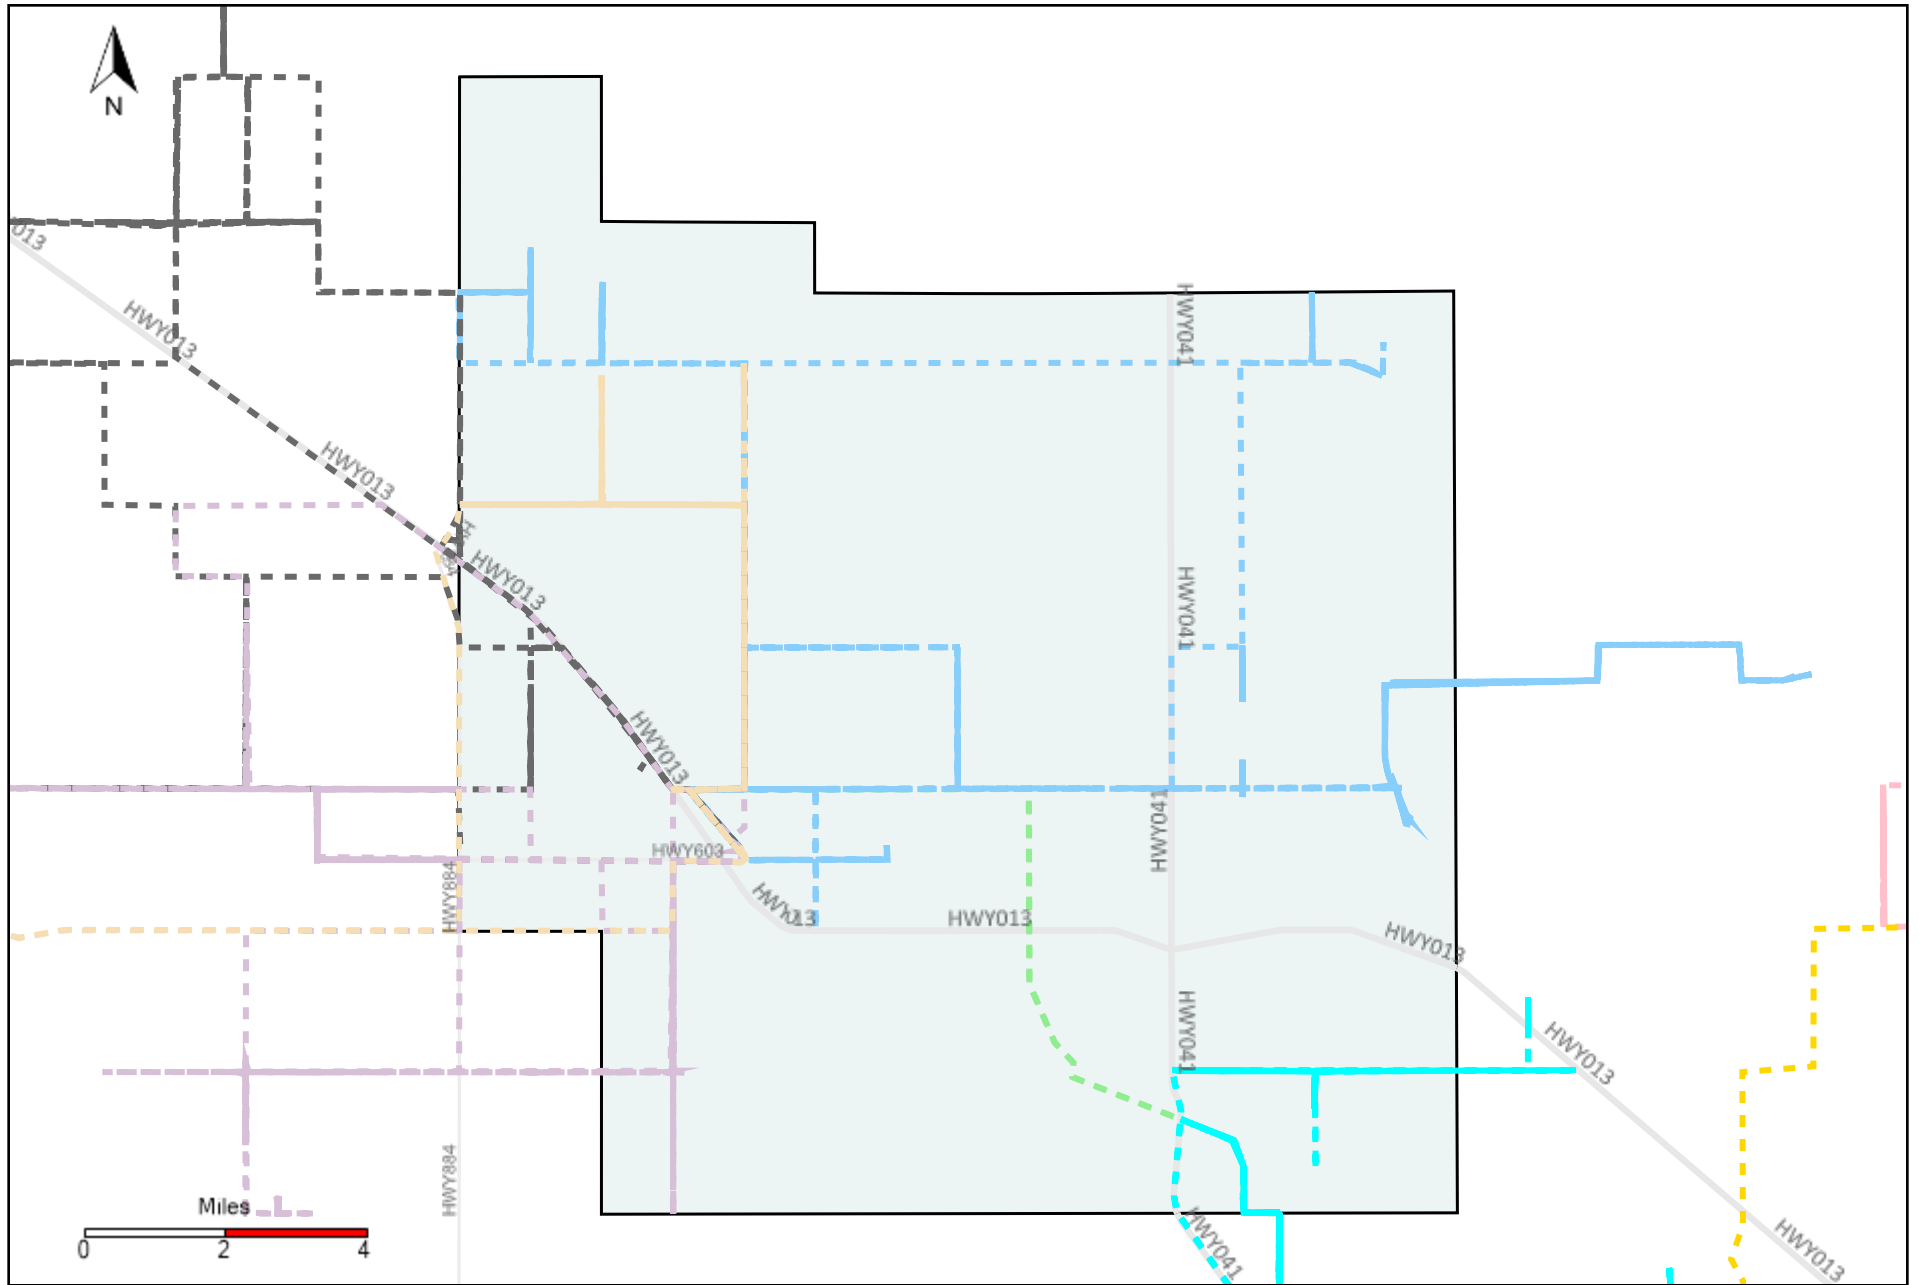

Division: 3 Grader Report(2021-09-26 ~ 2021-10-02)

Vehicle Name List	Total Distance(km)	Total Hours
*****	2279.29	235 hrs 13 min 1 sec

Division: 4 Grader Report(2021-09-26 ~ 2021-10-02)

Vehicle Name List	Total Distance(km)	Total Hours
*****	2446.08	249 hrs 54 min 24 sec

Division: 5 Grader Report(2021-09-26 ~ 2021-10-02)

Vehicle Name List	Total Distance(km)	Total Hours
*****	1738.68	171 hrs 6 min 31 sec

Division: 6 Grader Report(2021-09-26 ~ 2021-10-02)

Vehicle Name List	Total Distance(km)	Total Hours
*****	1958.57	207 hrs 16 min 20 sec

Division: 7 Grader Report(2021-09-26 ~ 2021-10-02)

Vehicle Name List	Total Distance(km)	Total Hours
*****	2044.8	197 hrs 1 min 9 sec