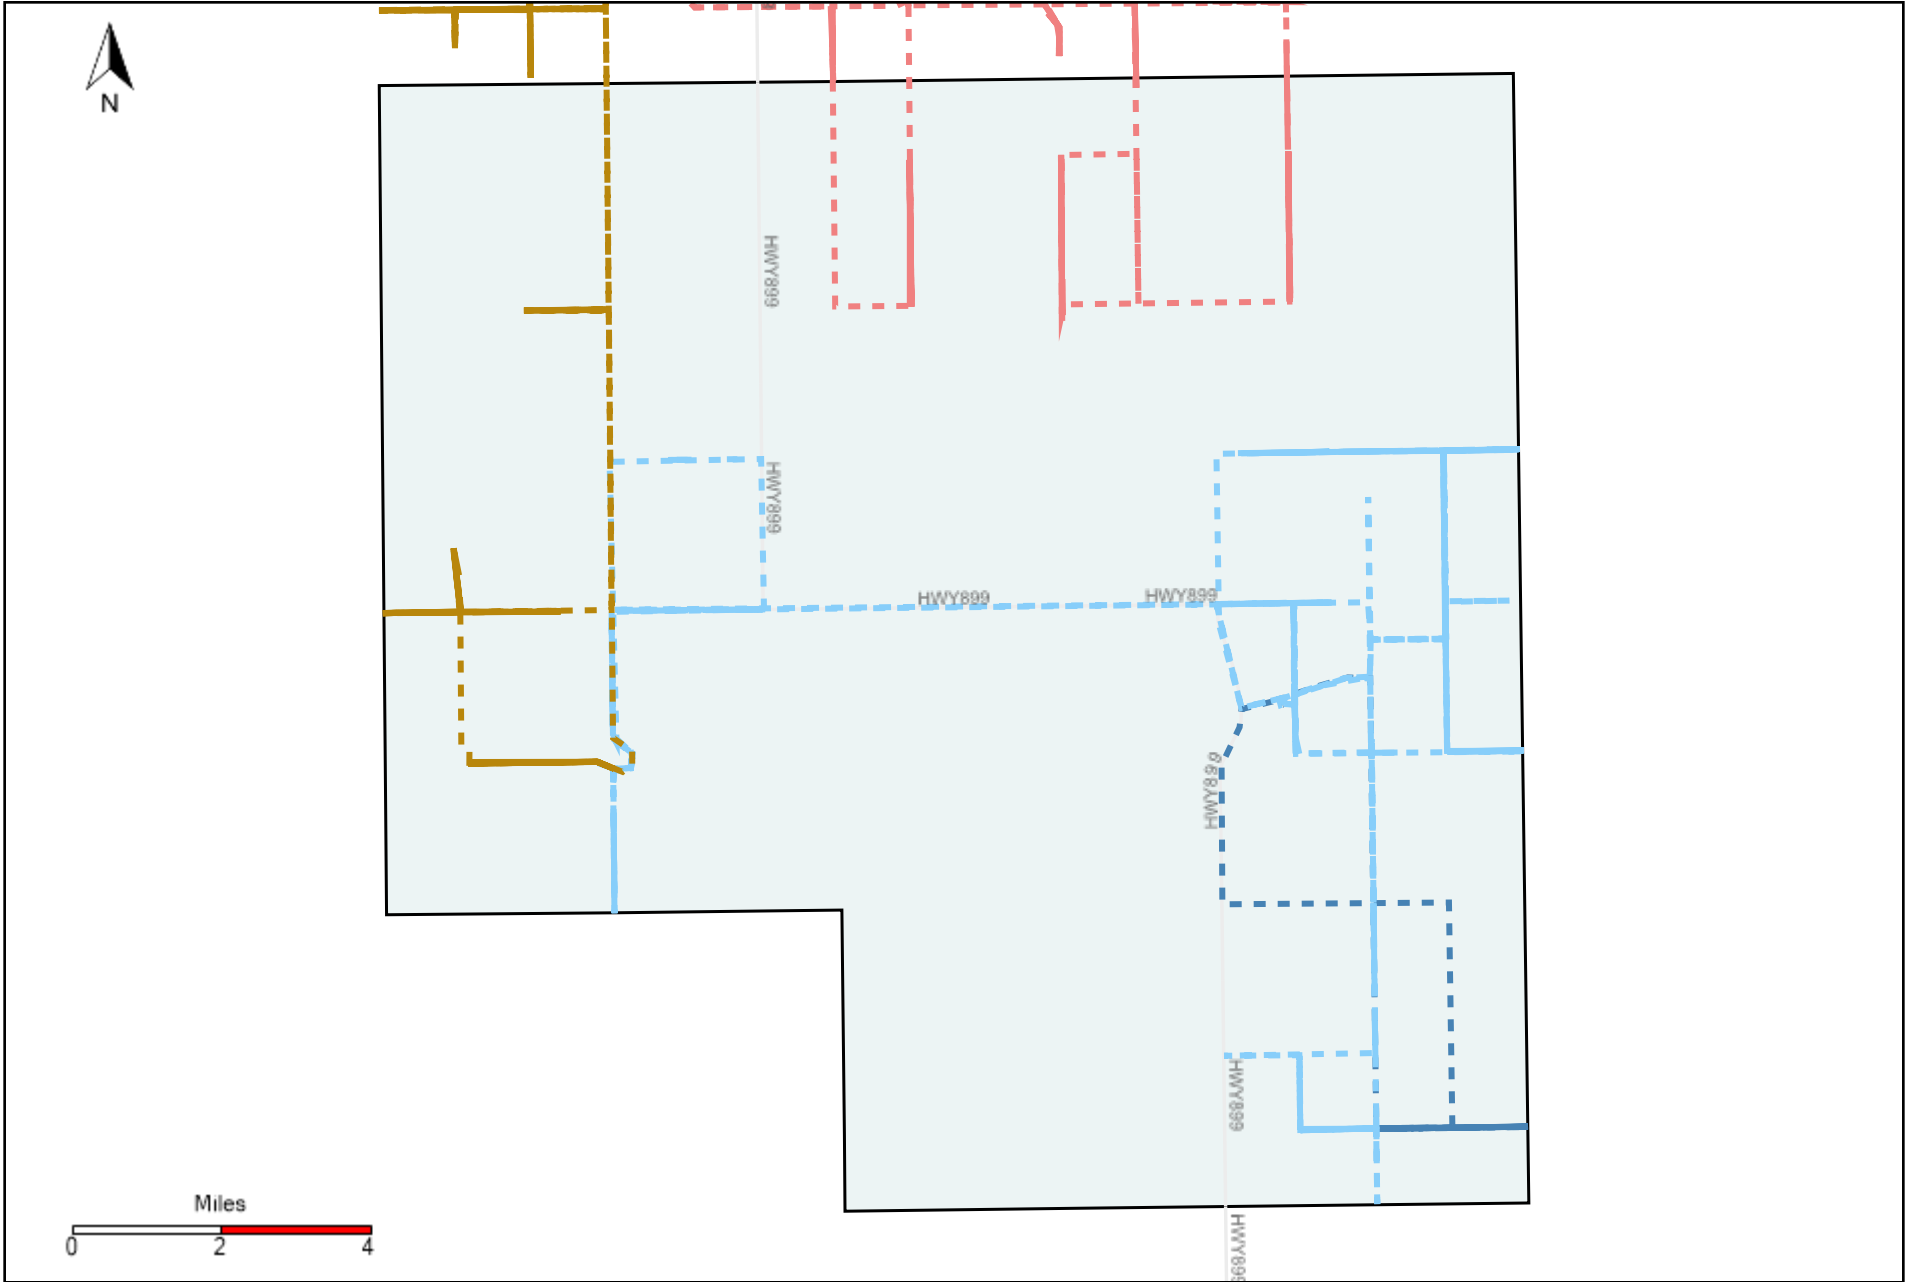

# Division: 1 Grader Report(2021-09-12 ~ 2021-09-18)

Vehicle Name List	Total Distance(km)	Total Hours
*****	954.07	107 hrs 3 min 53 sec

# Division: 2 Grader Report(2021-09-12 ~ 2021-09-18)

Vehicle Name List	Total Distance(km)	Total Hours
*****	761.25	80 hrs 13 min 2 sec

# Division: 3 Grader Report(2021-09-12 ~ 2021-09-18)

Vehicle Name List	Total Distance(km)	Total Hours
*****	1325.35	137 hrs 25 min 44 sec

# Division: 7 Grader Report(2021-09-12 ~ 2021-09-18)

Vehicle Name List	Total Distance(km)	Total Hours
*****	1160.29	104 hrs 57 min 31 sec