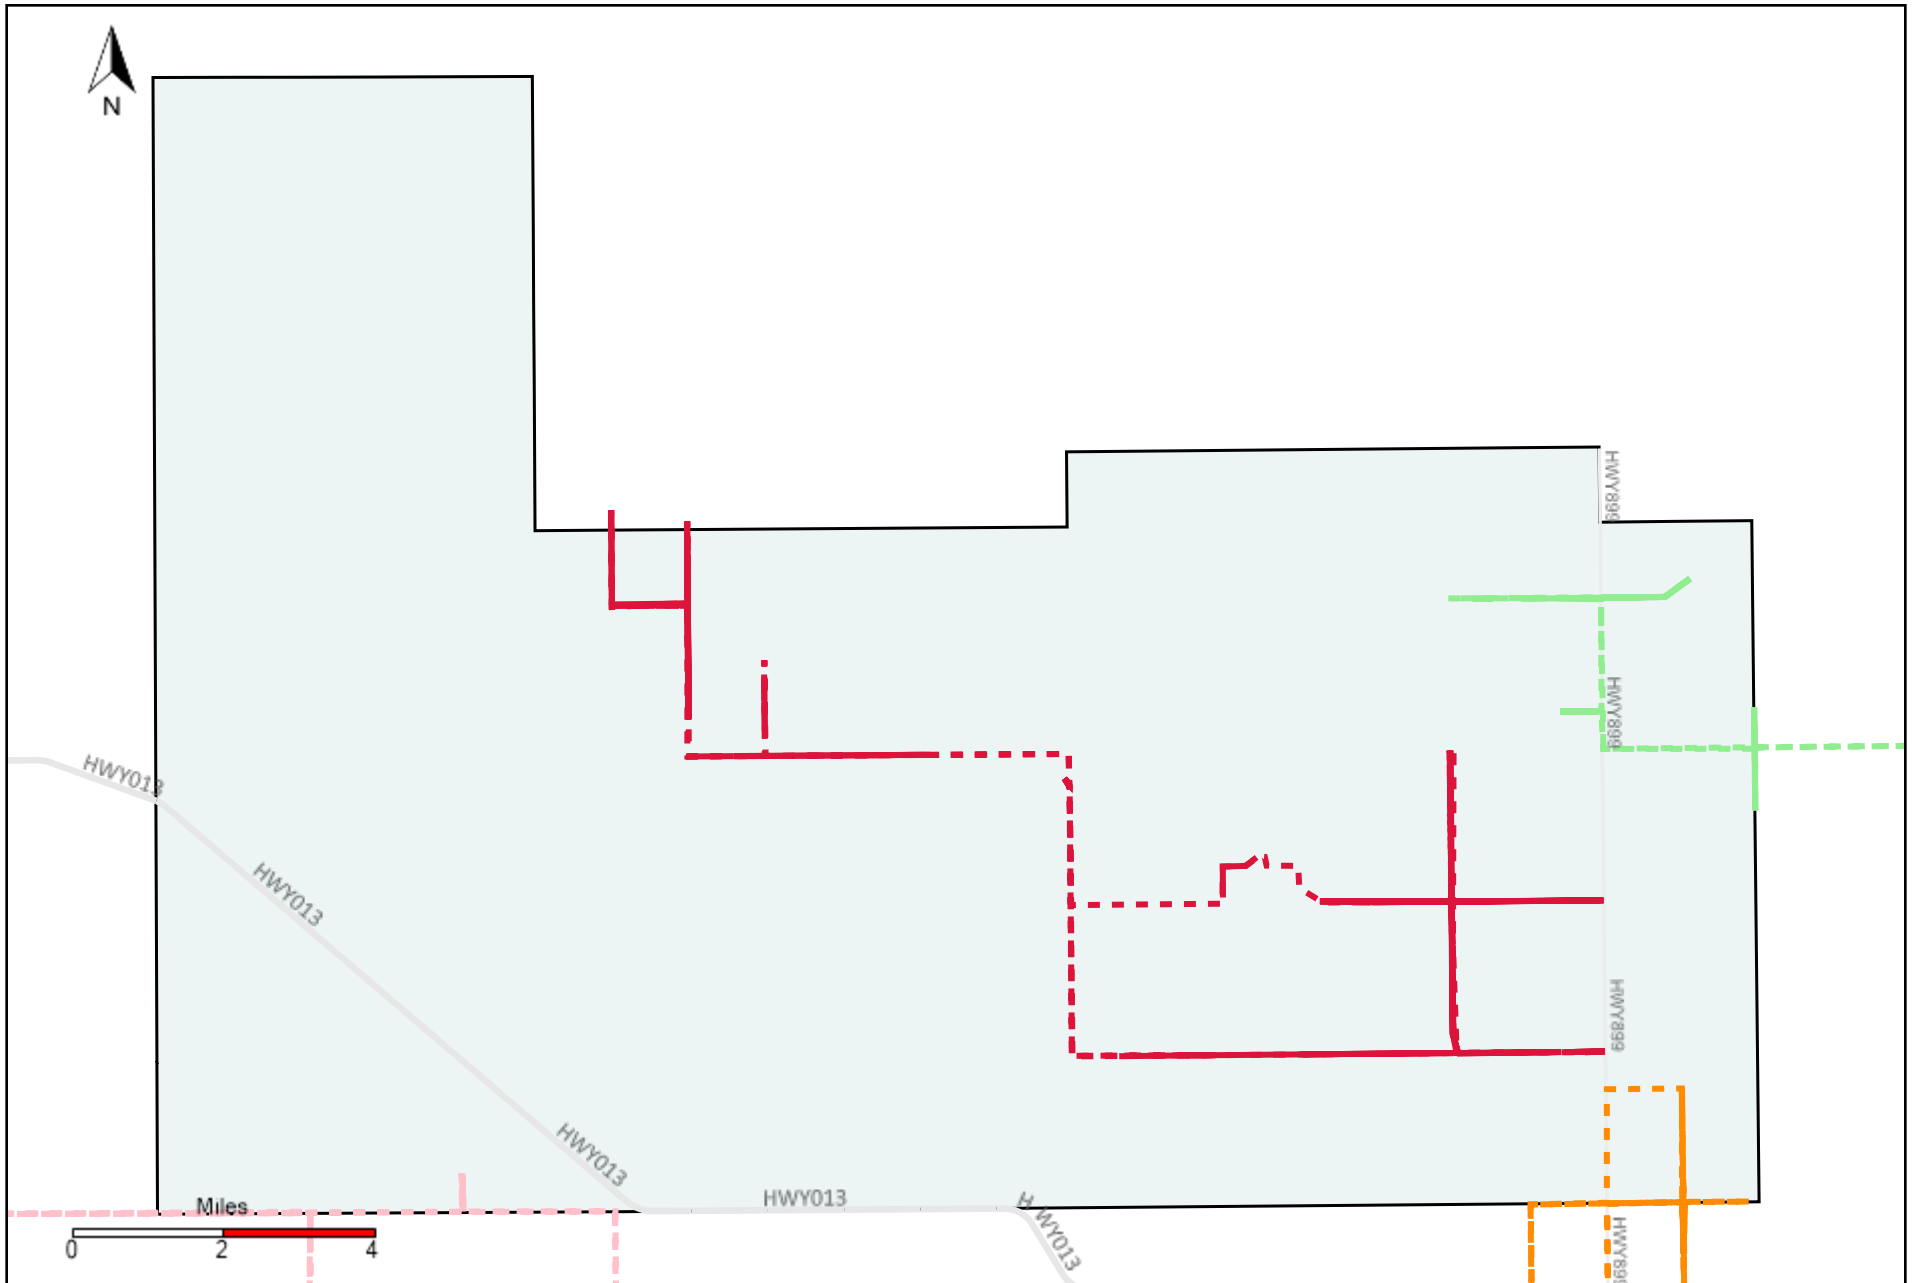

# Division: 2 Grader Report(2021-09-12 ~ 2021-09-18)

Vehicle Name List	Total Distance(km)	Total Hours
*****	761.25	80 hrs 13 min 2 sec

# Division: 4 Grader Report(2021-09-12 ~ 2021-09-18)

Vehicle Name List	Total Distance(km)	Total Hours
*****	1452.59	155 hrs 30 min 57 sec

# Division: 6 Grader Report(2021-09-12 ~ 2021-09-18)

Vehicle Name List	Total Distance(km)	Total Hours
*****	2338.11	206 hrs 58 min 14 sec

# Division: 7 Grader Report(2021-09-12 ~ 2021-09-18)

Vehicle Name List	Total Distance(km)	Total Hours
*****	1160.29	104 hrs 57 min 31 sec