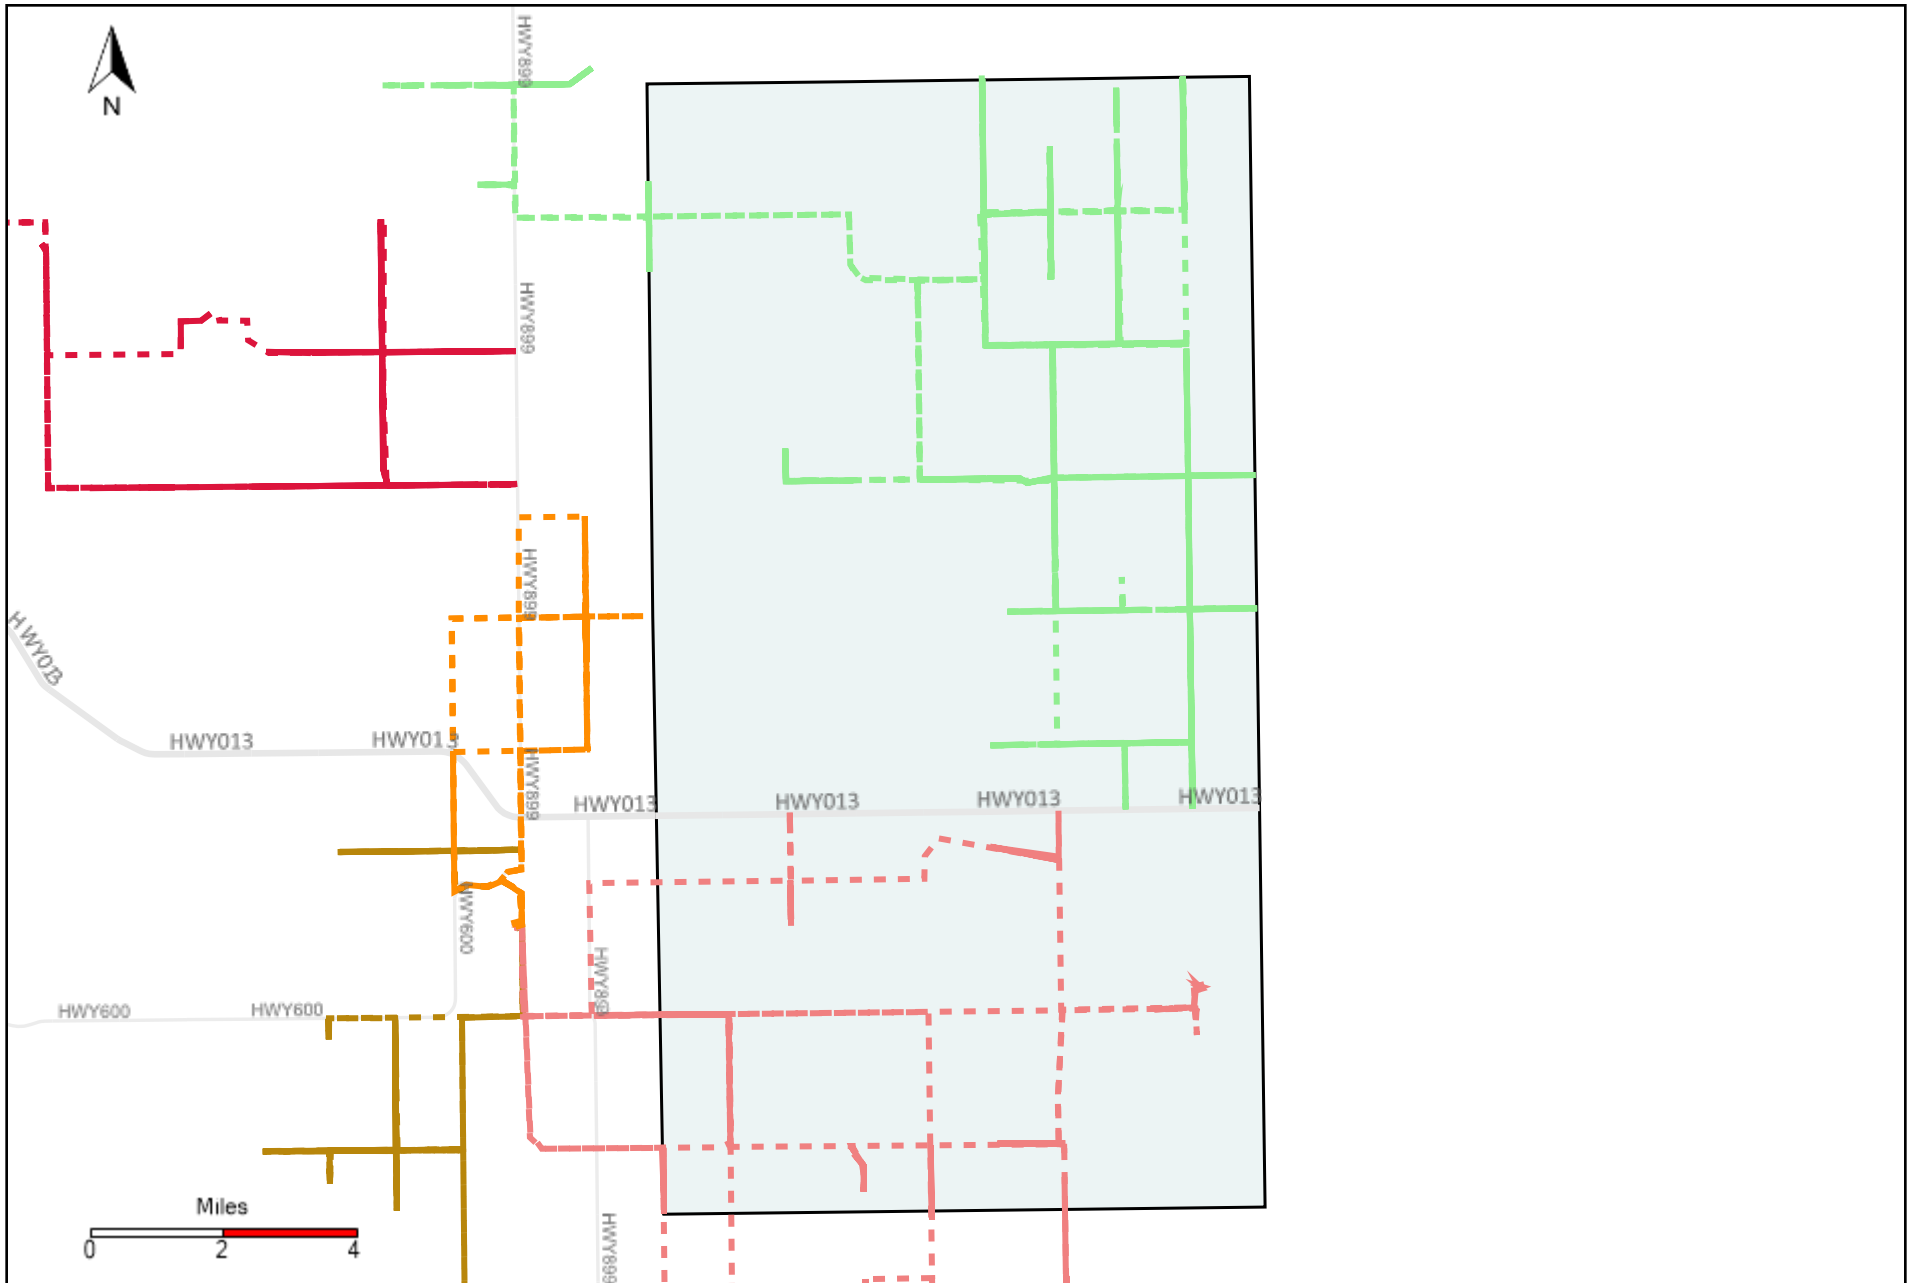

# Division: 1 Grader Report(2021-09-12 ~ 2021-09-18)

Vehicle Name List	Total Distance(km)	Total Hours
*****	954.07	107 hrs 3 min 53 sec

# Division: 2 Grader Report(2021-09-12 ~ 2021-09-18)

Vehicle Name List	Total Distance(km)	Total Hours
*****	761.25	80 hrs 13 min 2 sec

# Division: 3 Grader Report(2021-09-12 ~ 2021-09-18)

Vehicle Name List	Total Distance(km)	Total Hours
*****	1325.35	137 hrs 25 min 44 sec

# Division: 7 Grader Report(2021-09-12 ~ 2021-09-18)

Vehicle Name List	Total Distance(km)	Total Hours
*****	1160.29	104 hrs 57 min 31 sec