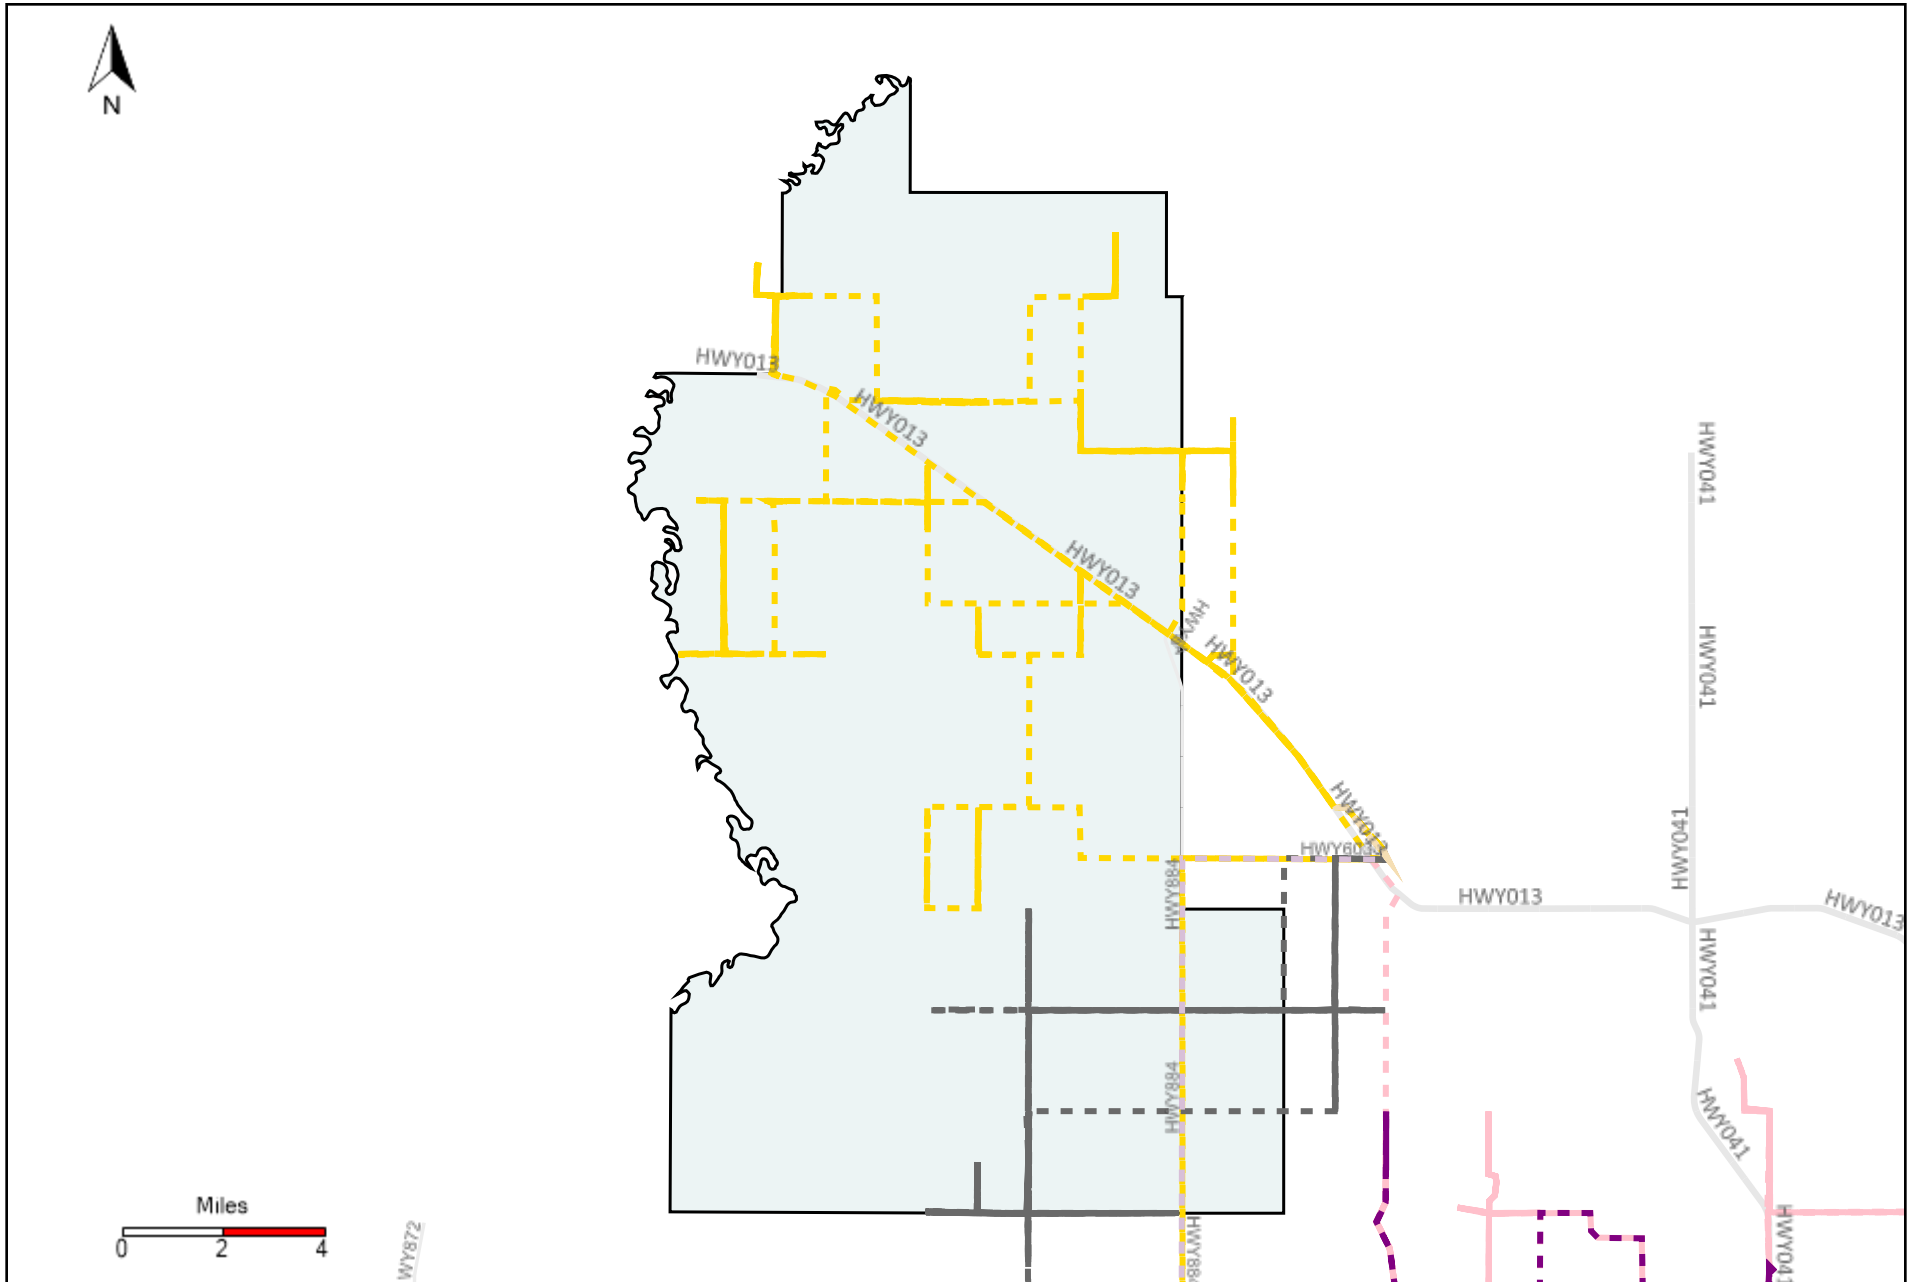

# Division: 4 Grader Report(2021-09-12 ~ 2021-09-18)

Vehicle Name List	Total Distance(km)	Total Hours
*****	1452.59	155 hrs 30 min 57 sec

# Division: 6 Grader Report(2021-09-12 ~ 2021-09-18)

Vehicle Name List	Total Distance(km)	Total Hours
*****	2338.11	206 hrs 58 min 14 sec

# Division: 7 Grader Report(2021-09-12 ~ 2021-09-18)

Vehicle Name List	Total Distance(km)	Total Hours
*****	1160.29	104 hrs 57 min 31 sec