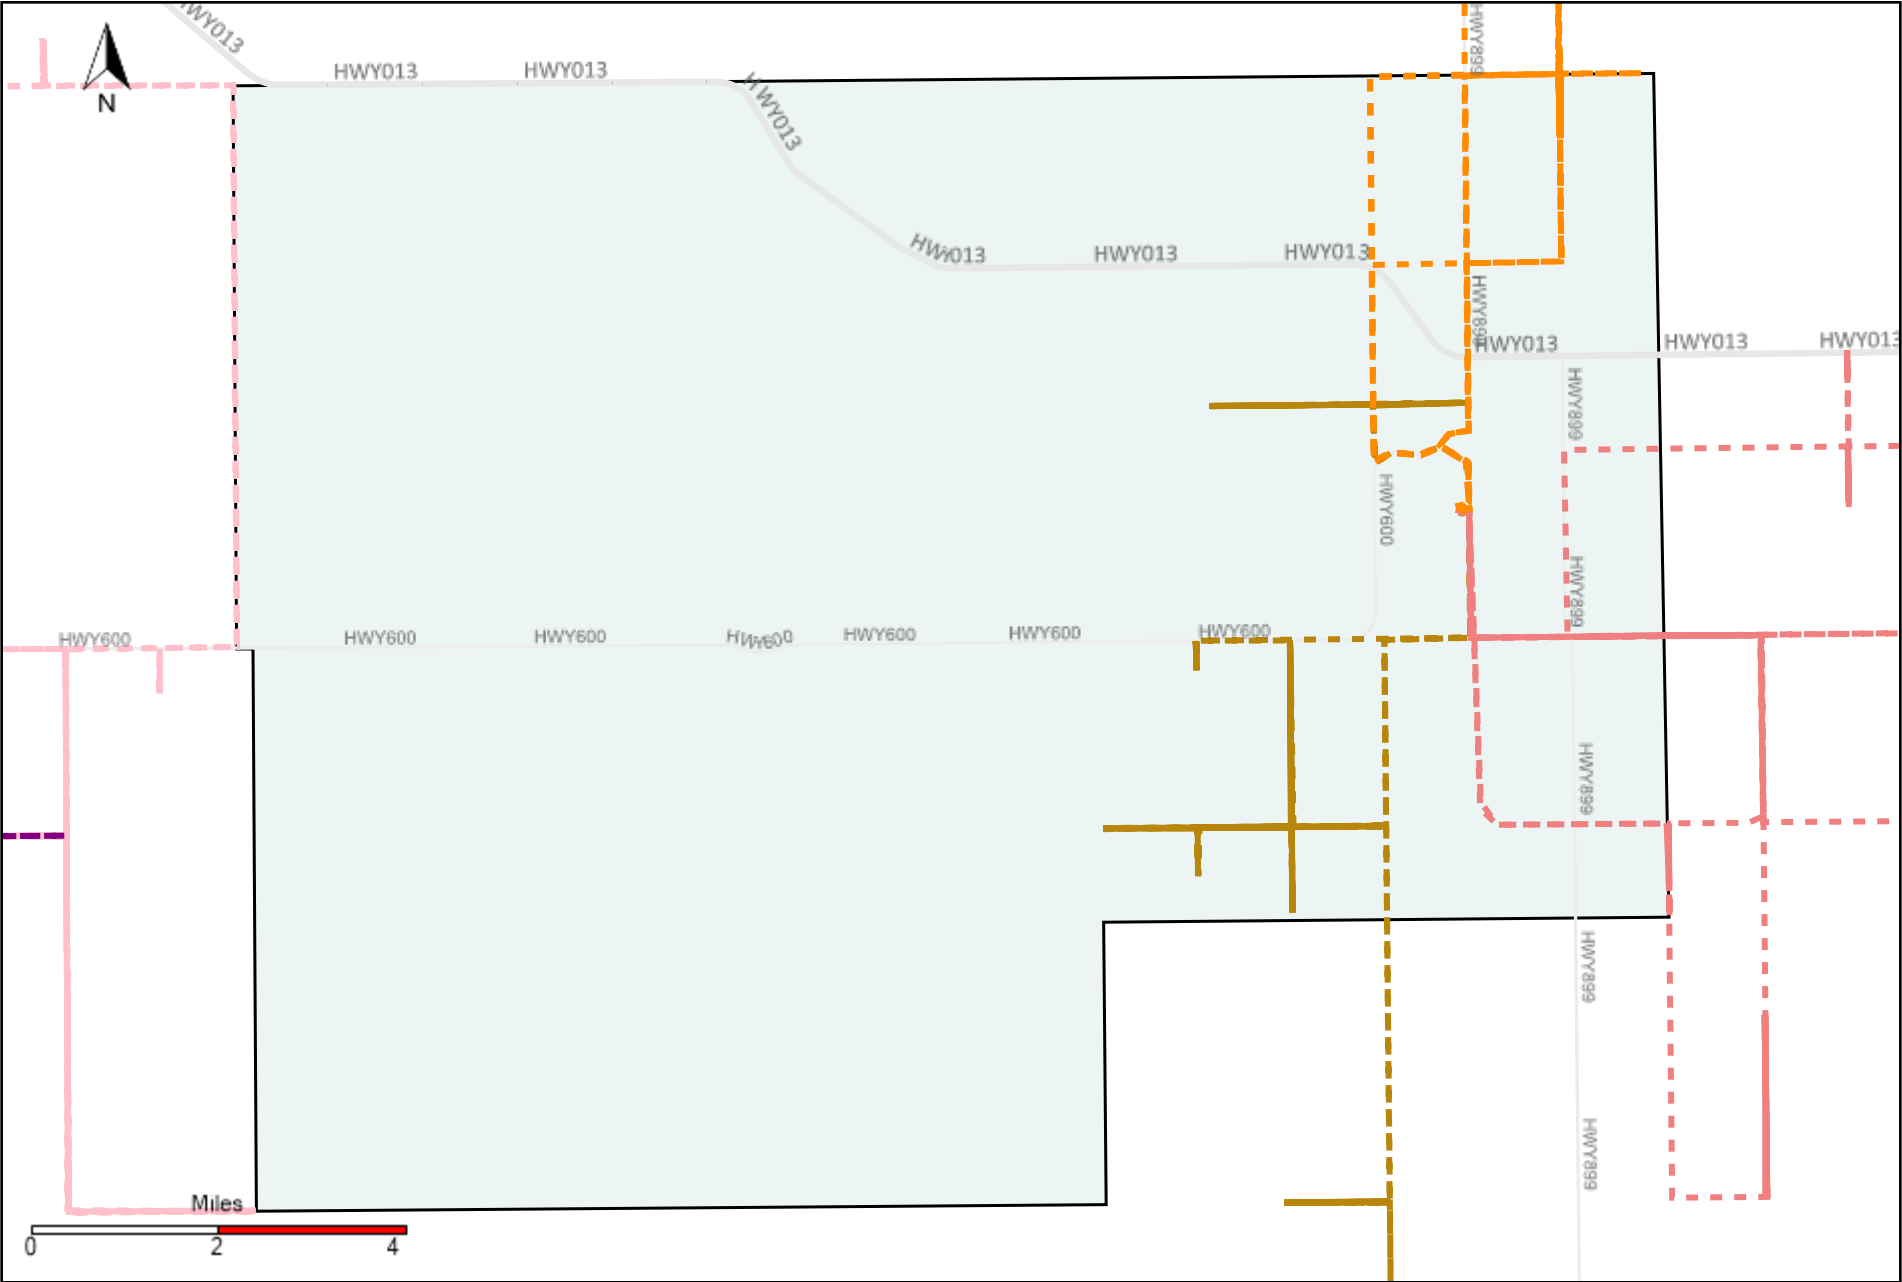

Division: 3 Grader Report(2021-09-12 ~ 2021-09-18)

Vehicle Name List	Total Distance(km)	Total Hours
*****	1325.35	137 hrs 25 min 44 sec