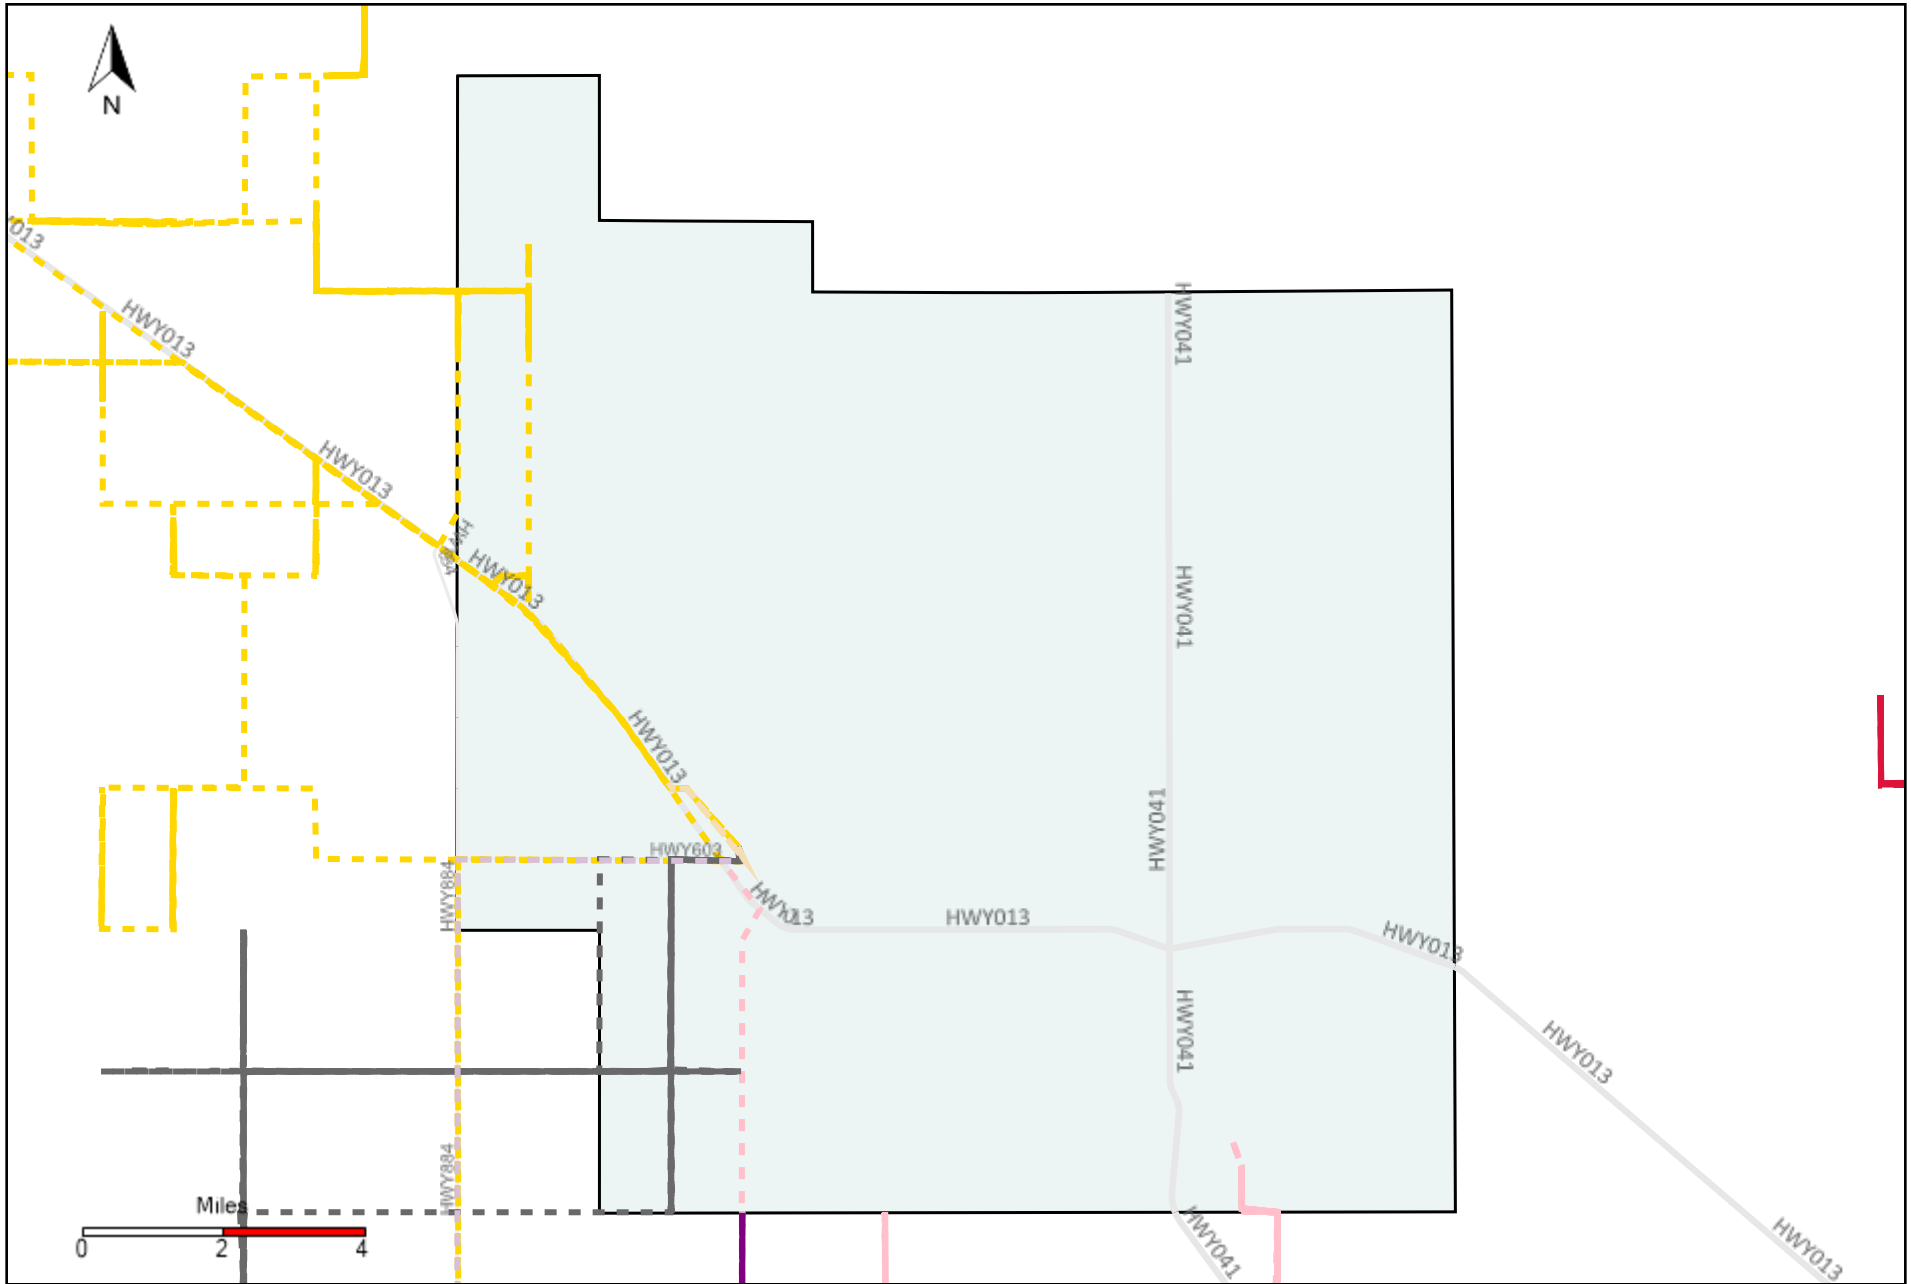

# Division: 3 Grader Report(2021-09-12 ~ 2021-09-18)

Vehicle Name List	Total Distance(km)	Total Hours
*****	1325.35	137 hrs 25 min 44 sec

# Division: 6 Grader Report(2021-09-12 ~ 2021-09-18)

Vehicle Name List	Total Distance(km)	Total Hours
*****	2338.11	206 hrs 58 min 14 sec

# Division: 7 Grader Report(2021-09-12 ~ 2021-09-18)

Vehicle Name List	Total Distance(km)	Total Hours
*****	1160.29	104 hrs 57 min 31 sec