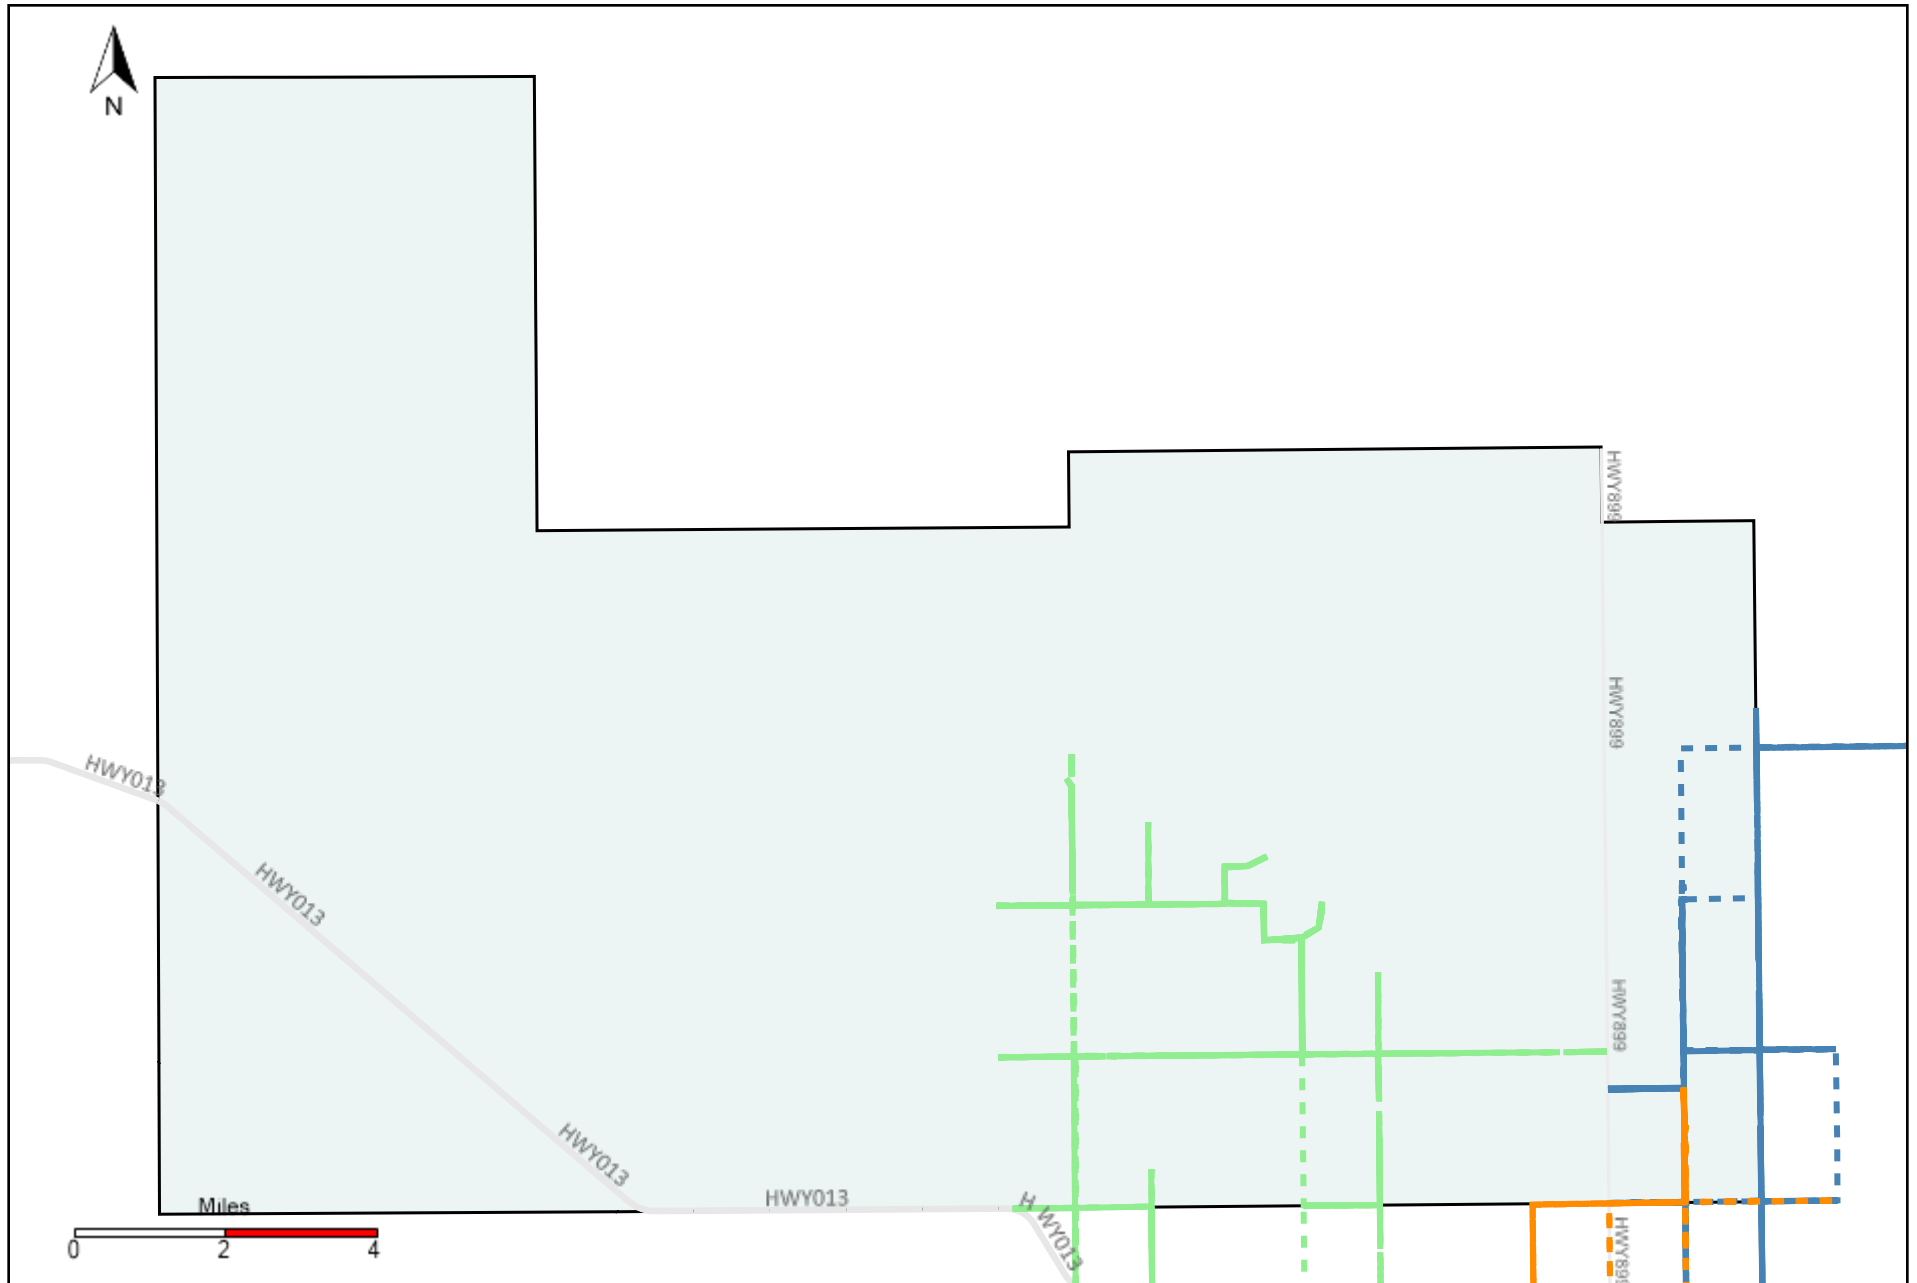

Division: 4 Grader Report(2021-09-05 ~ 2021-09-11)

Vehicle Name List	Total Distance(km)	Total Hours
*****	889.53	97 hrs 47 min 52 sec