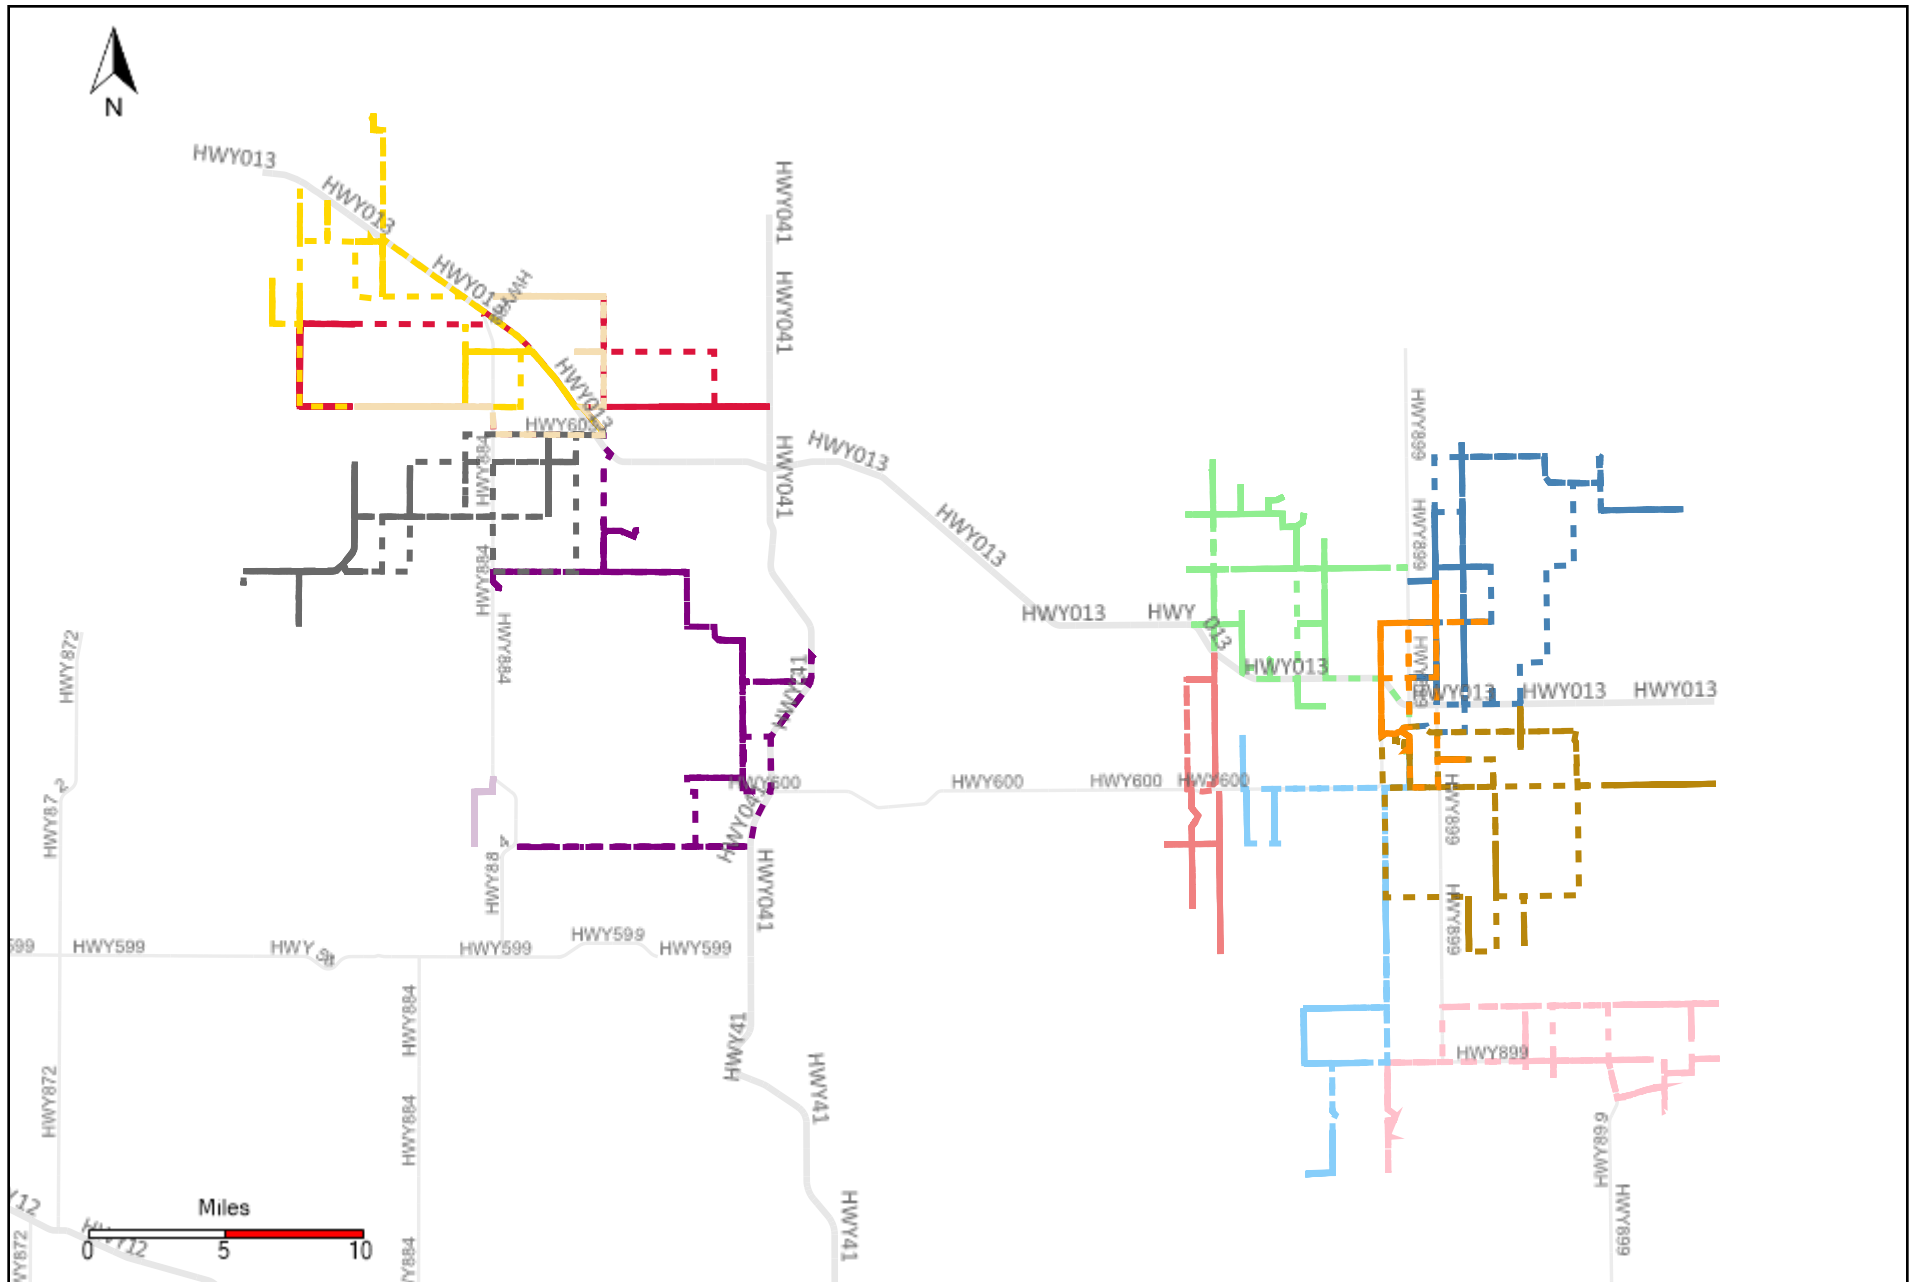

# Division: 1 Grader Report(2021-09-05 ~ 2021-09-11)

Vehicle Name List	Total Distance(km)	Total Hours
*****	965.57	98 hrs 17 min 42 sec

# Division: 2 Grader Report(2021-09-05 ~ 2021-09-11)

Vehicle Name List	Total Distance(km)	Total Hours
*****	863.53	91 hrs 32 min 15 sec

# Division: 5 Grader Report(2021-09-05 ~ 2021-09-11)

Vehicle Name List	Total Distance(km)	Total Hours
*****	481.12	59 hrs 33 min 20 sec

# Division: 7 Grader Report(2021-09-05 ~ 2021-09-11)

Vehicle Name List	Total Distance(km)	Total Hours
*****	1294.59	129 hrs 4 min 22 sec