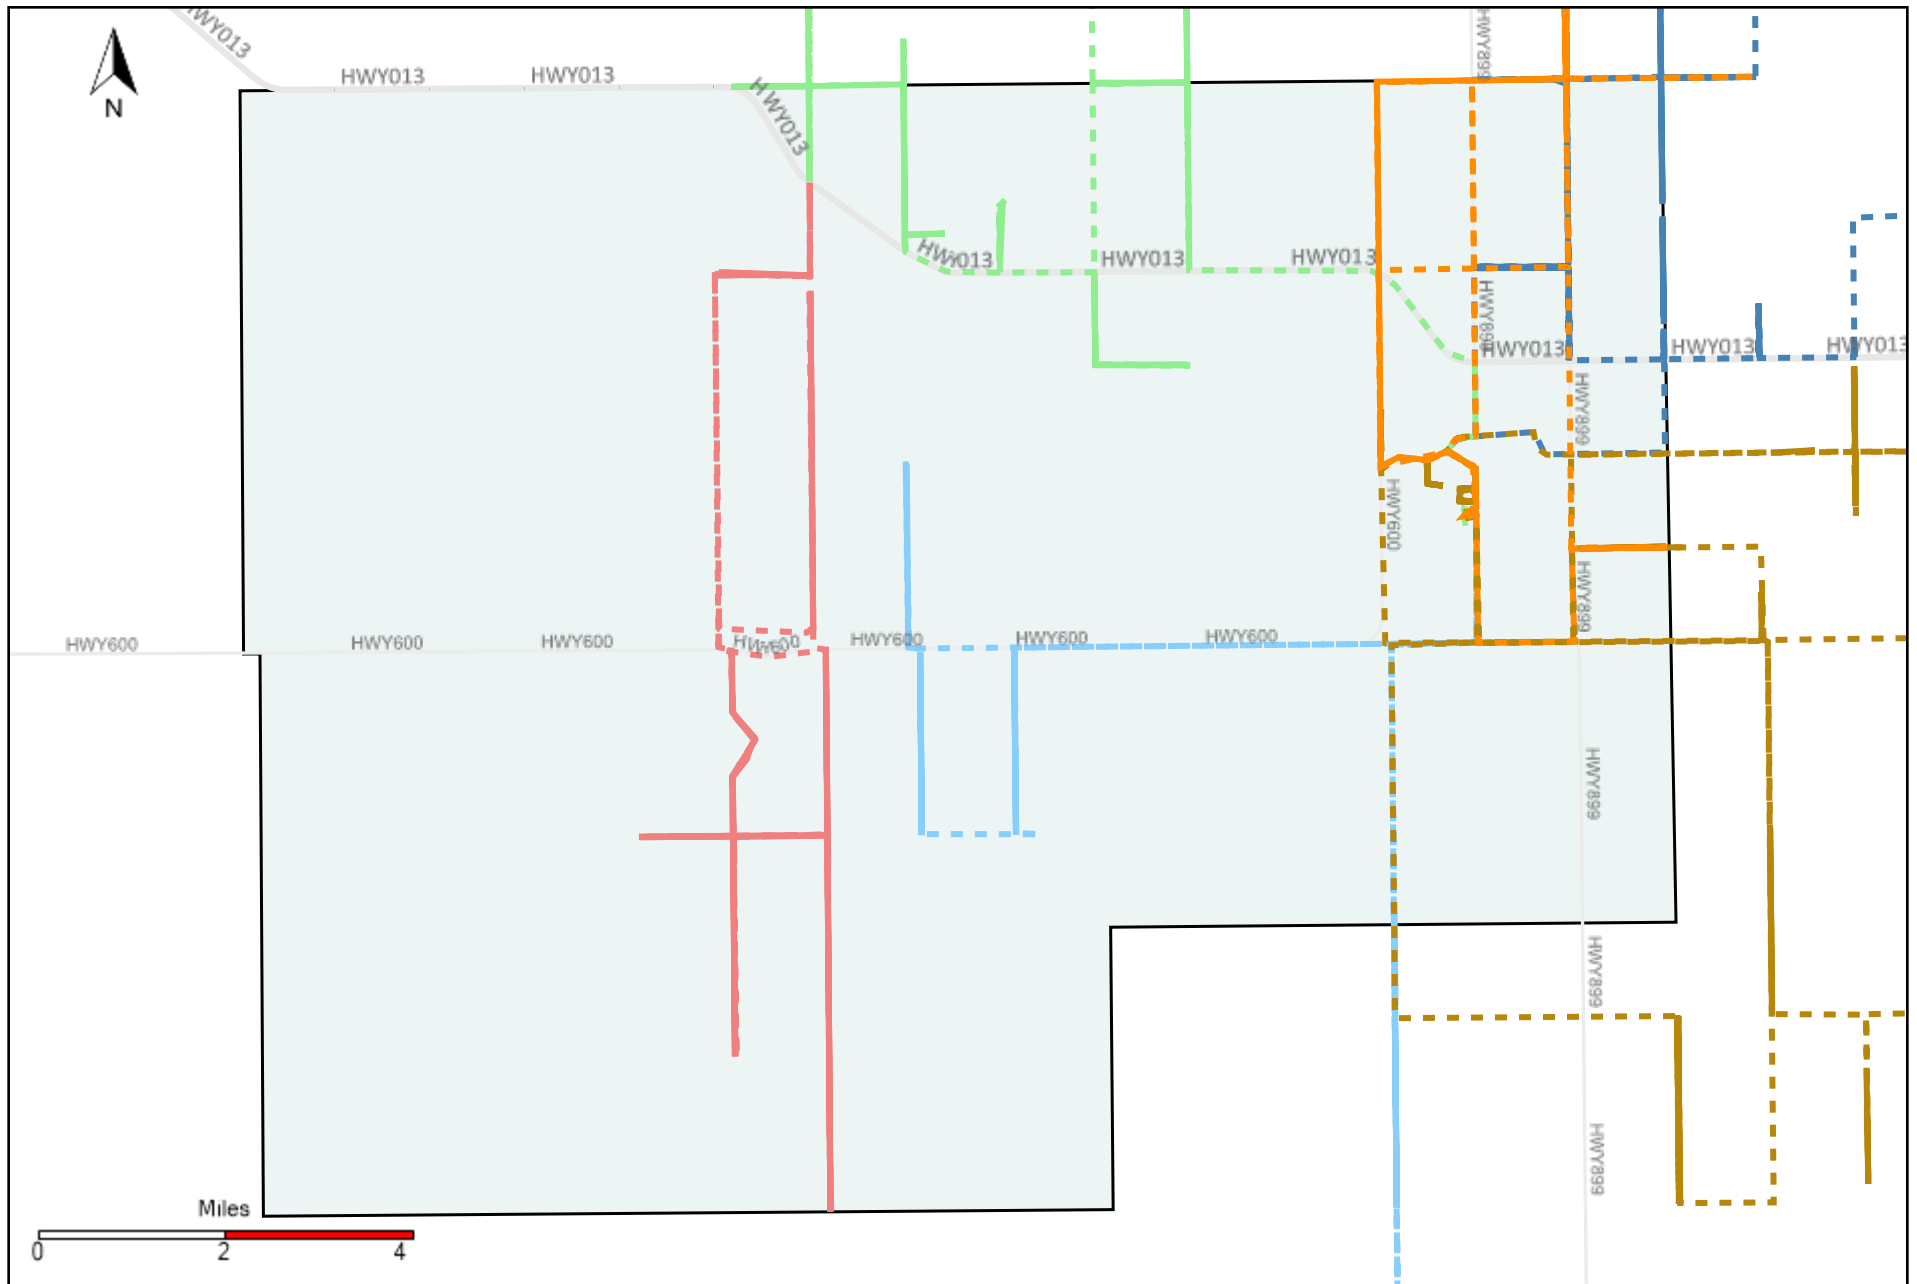

Division: 3 Grader Report(2021-09-05 ~ 2021-09-11)

Vehicle Name List	Total Distance(km)	Total Hours
*****	1663.46	175 hrs 0 min 18 sec