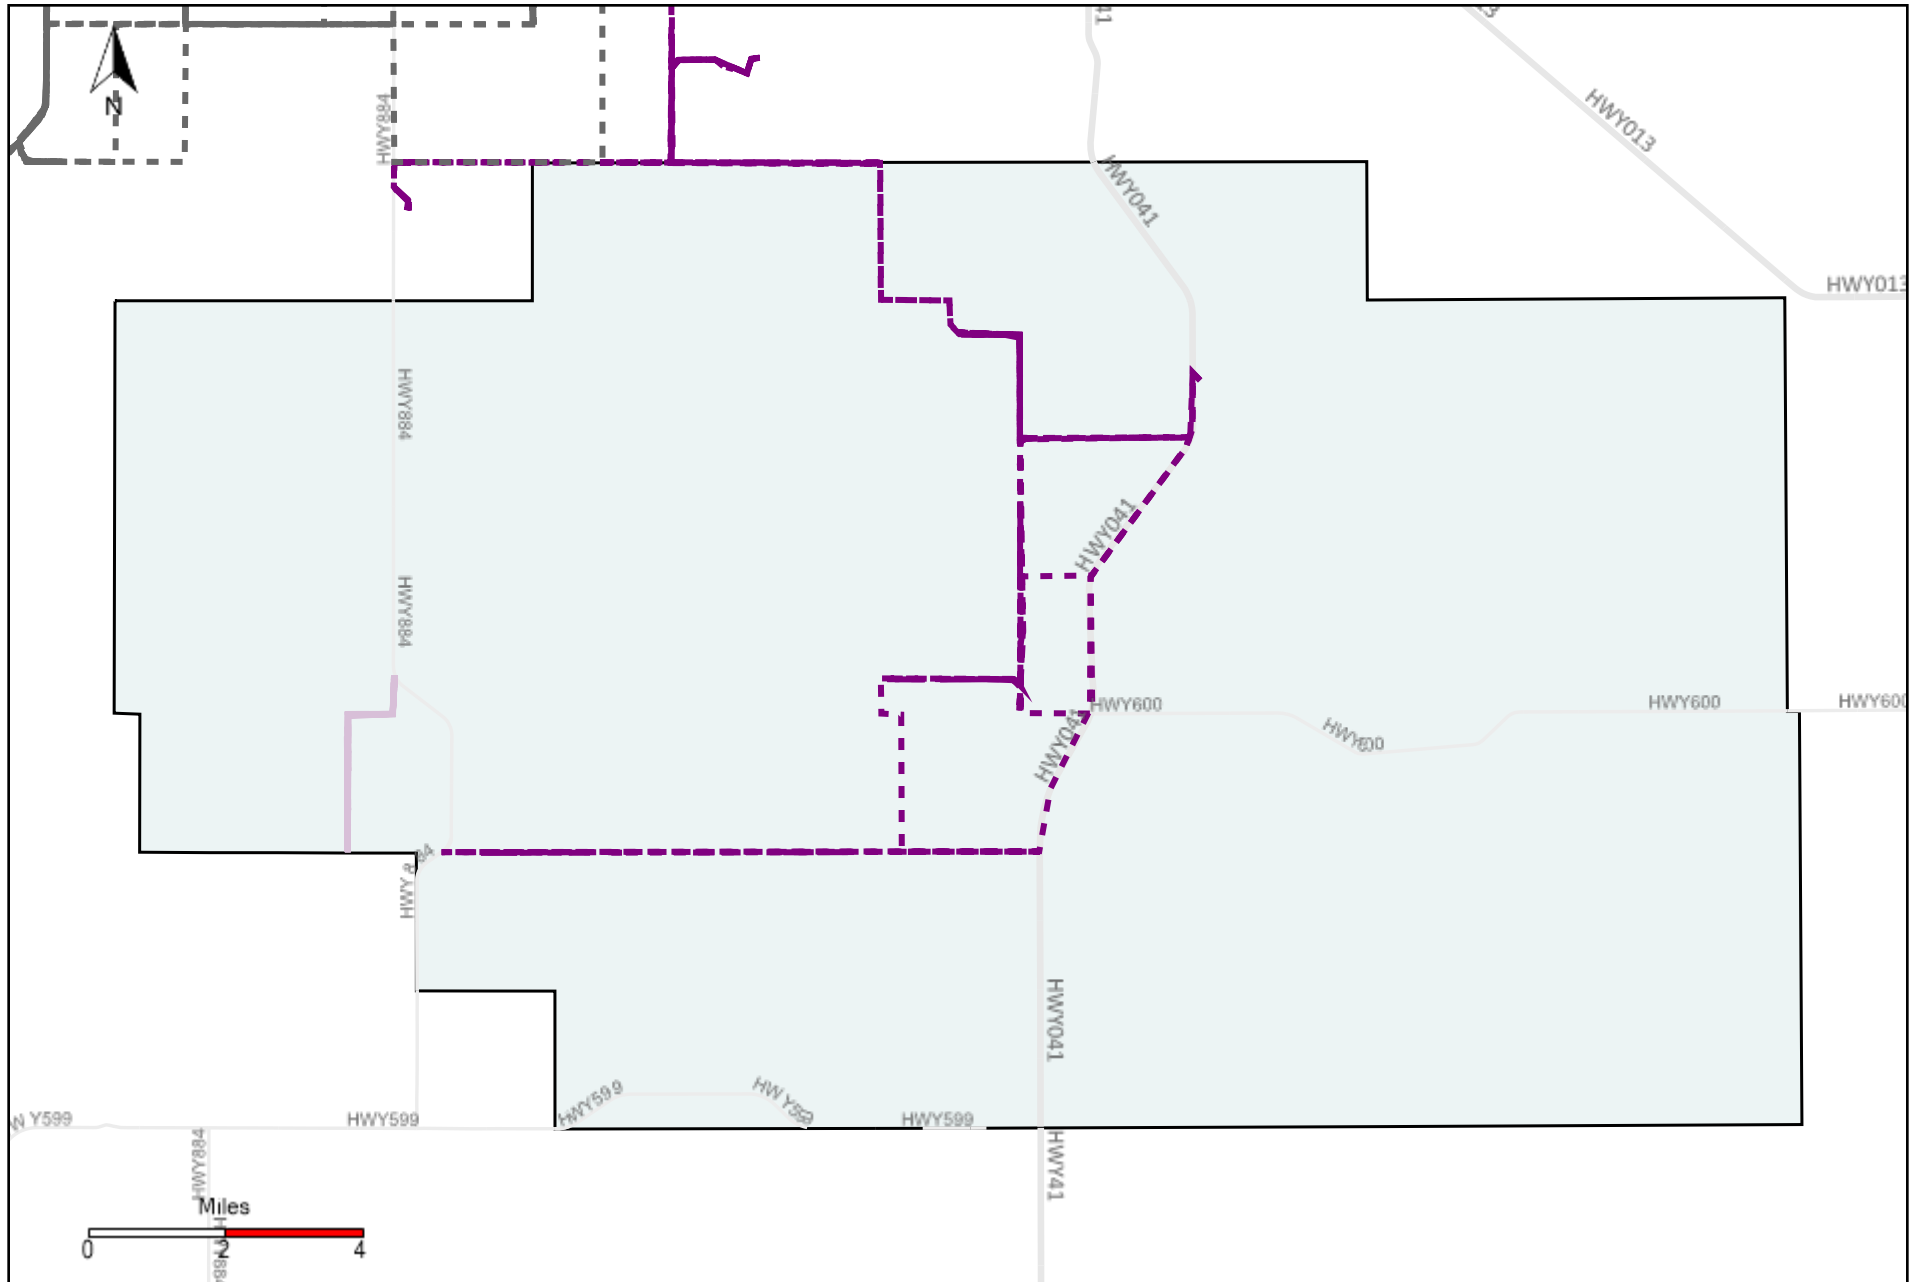

Division: 5 Grader Report(2021-09-05 ~ 2021-09-11)

Vehicle Name List	Total Distance(km)	Total Hours
*****	481.12	59 hrs 33 min 20 sec