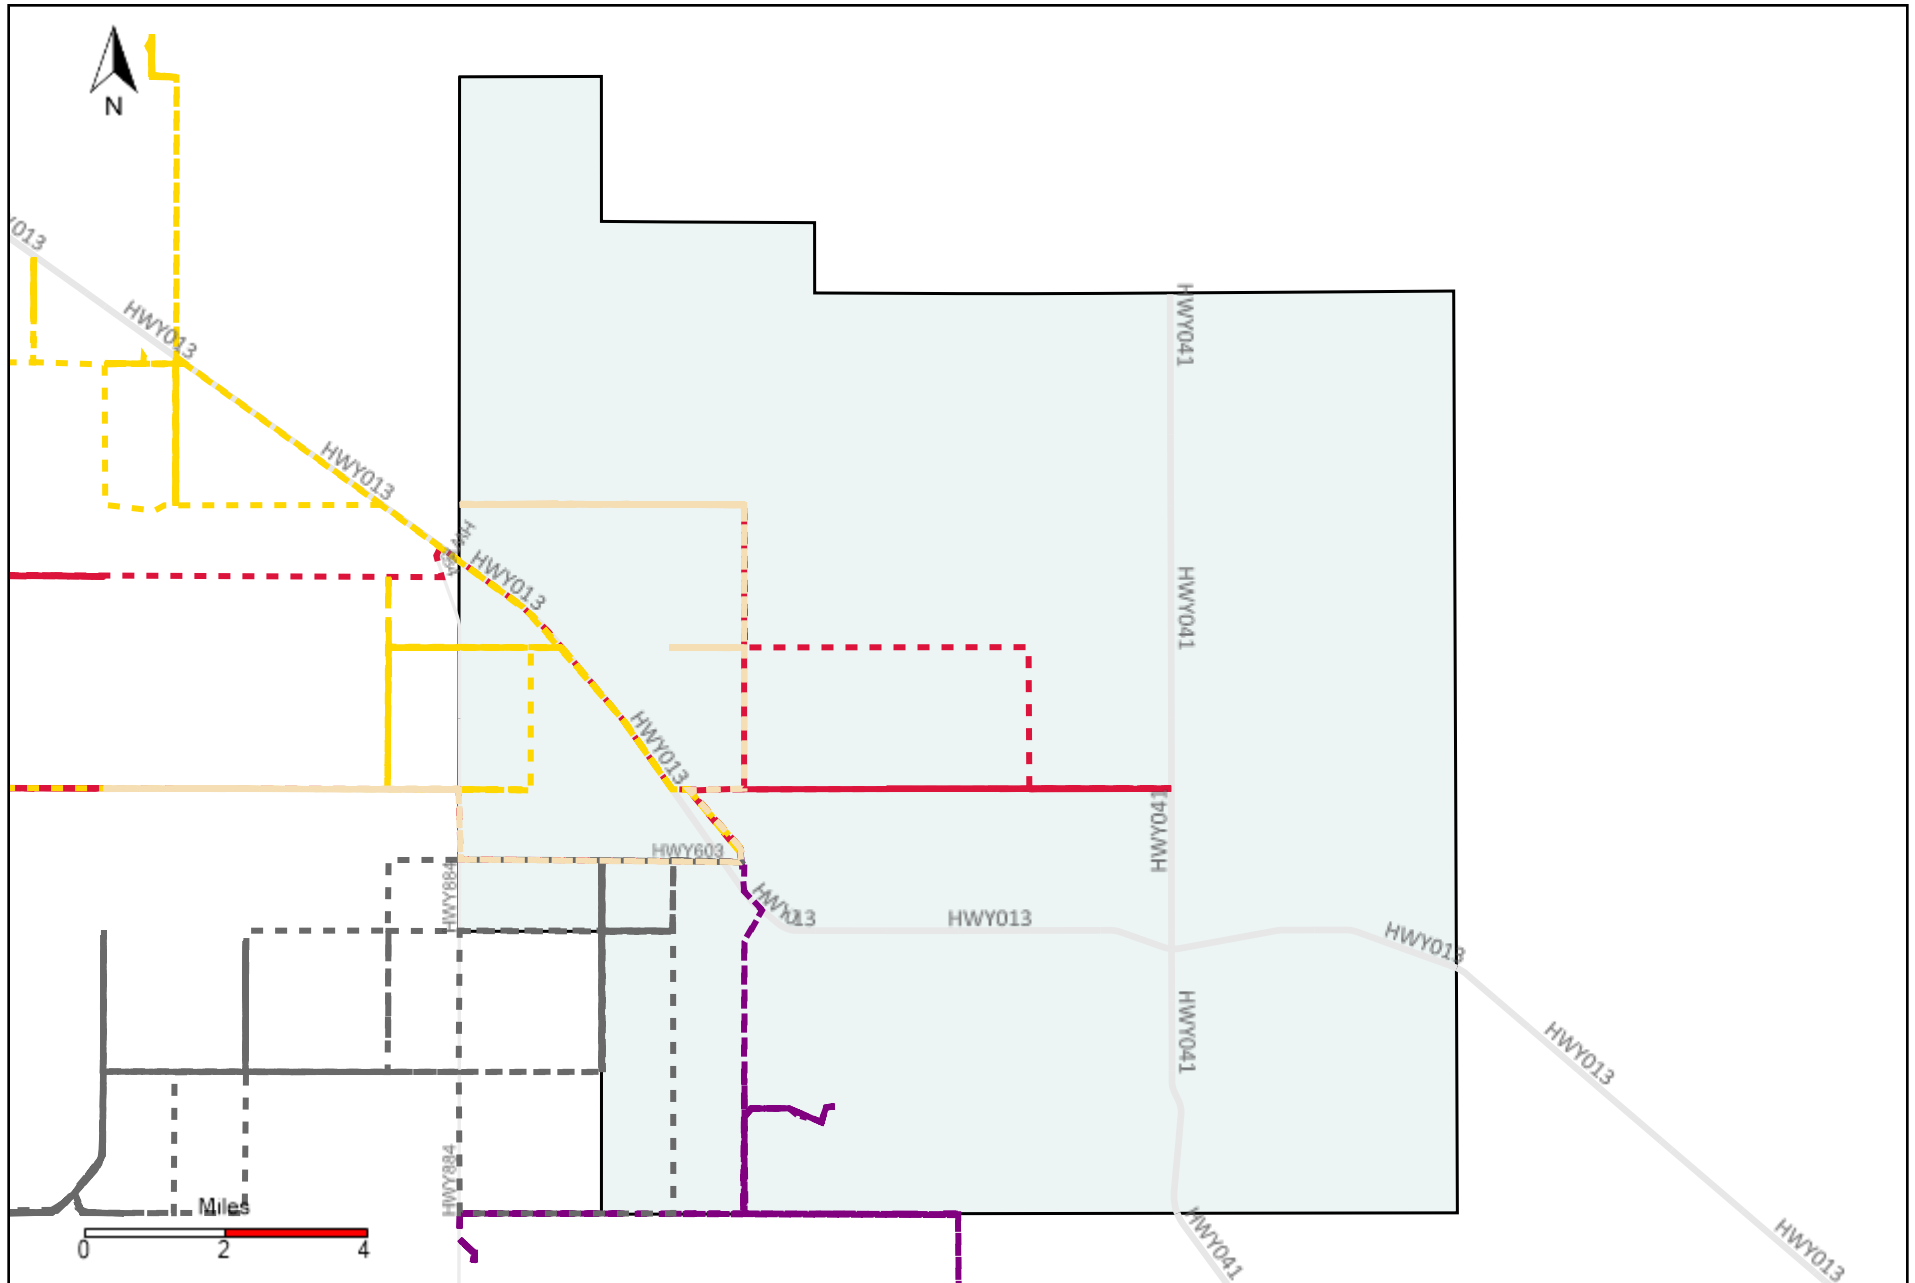

Division: 6 Grader Report(2021-09-05 ~ 2021-09-11)

Vehicle Name List	Total Distance(km)	Total Hours
*****	1294.59	129 hrs 4 min 22 sec