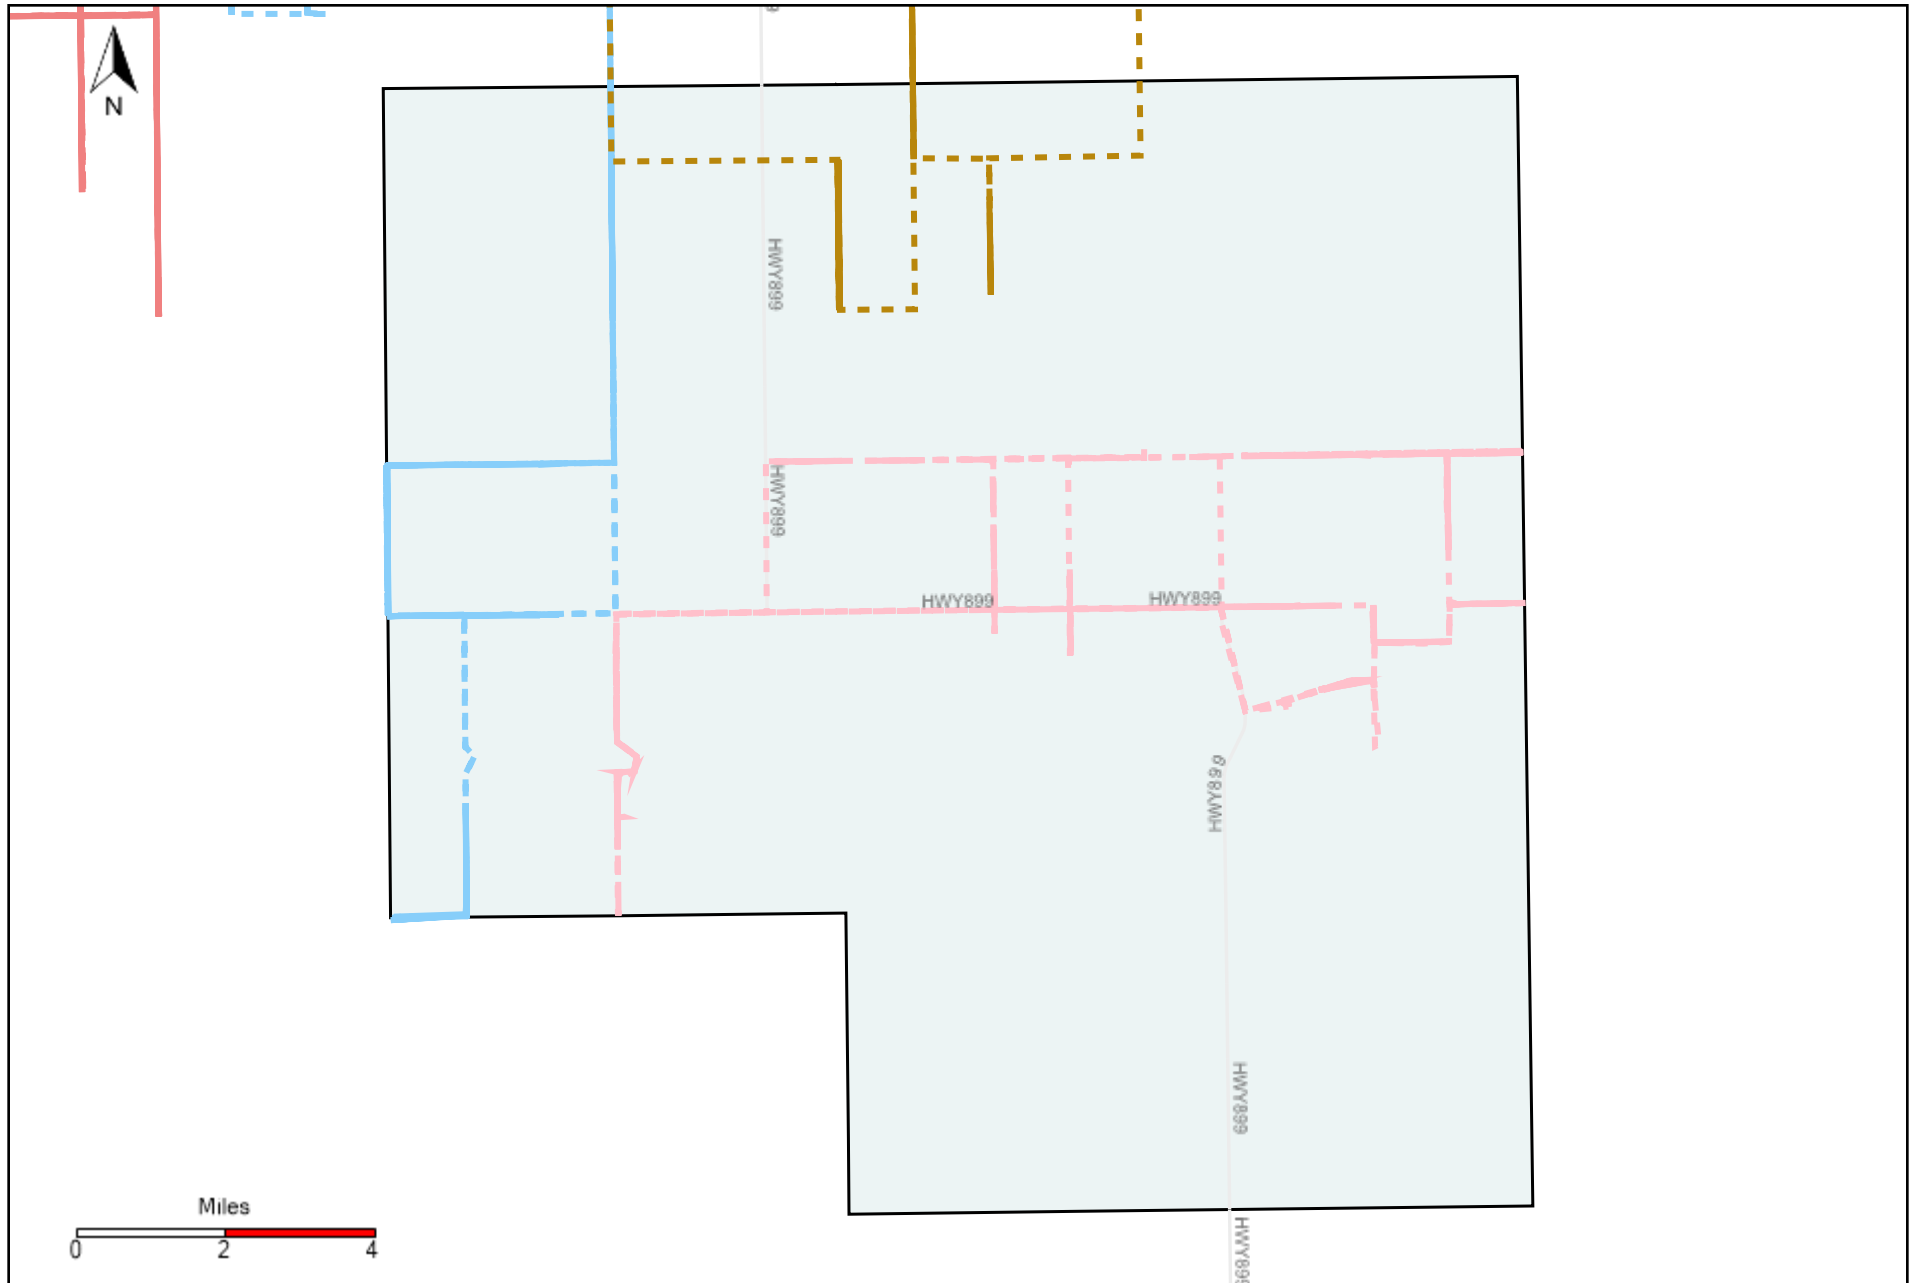

Division: 1 Grader Report(2021-09-05 ~ 2021-09-11)

Vehicle Name List	Total Distance(km)	Total Hours
*****	965.57	98 hrs 17 min 42 sec