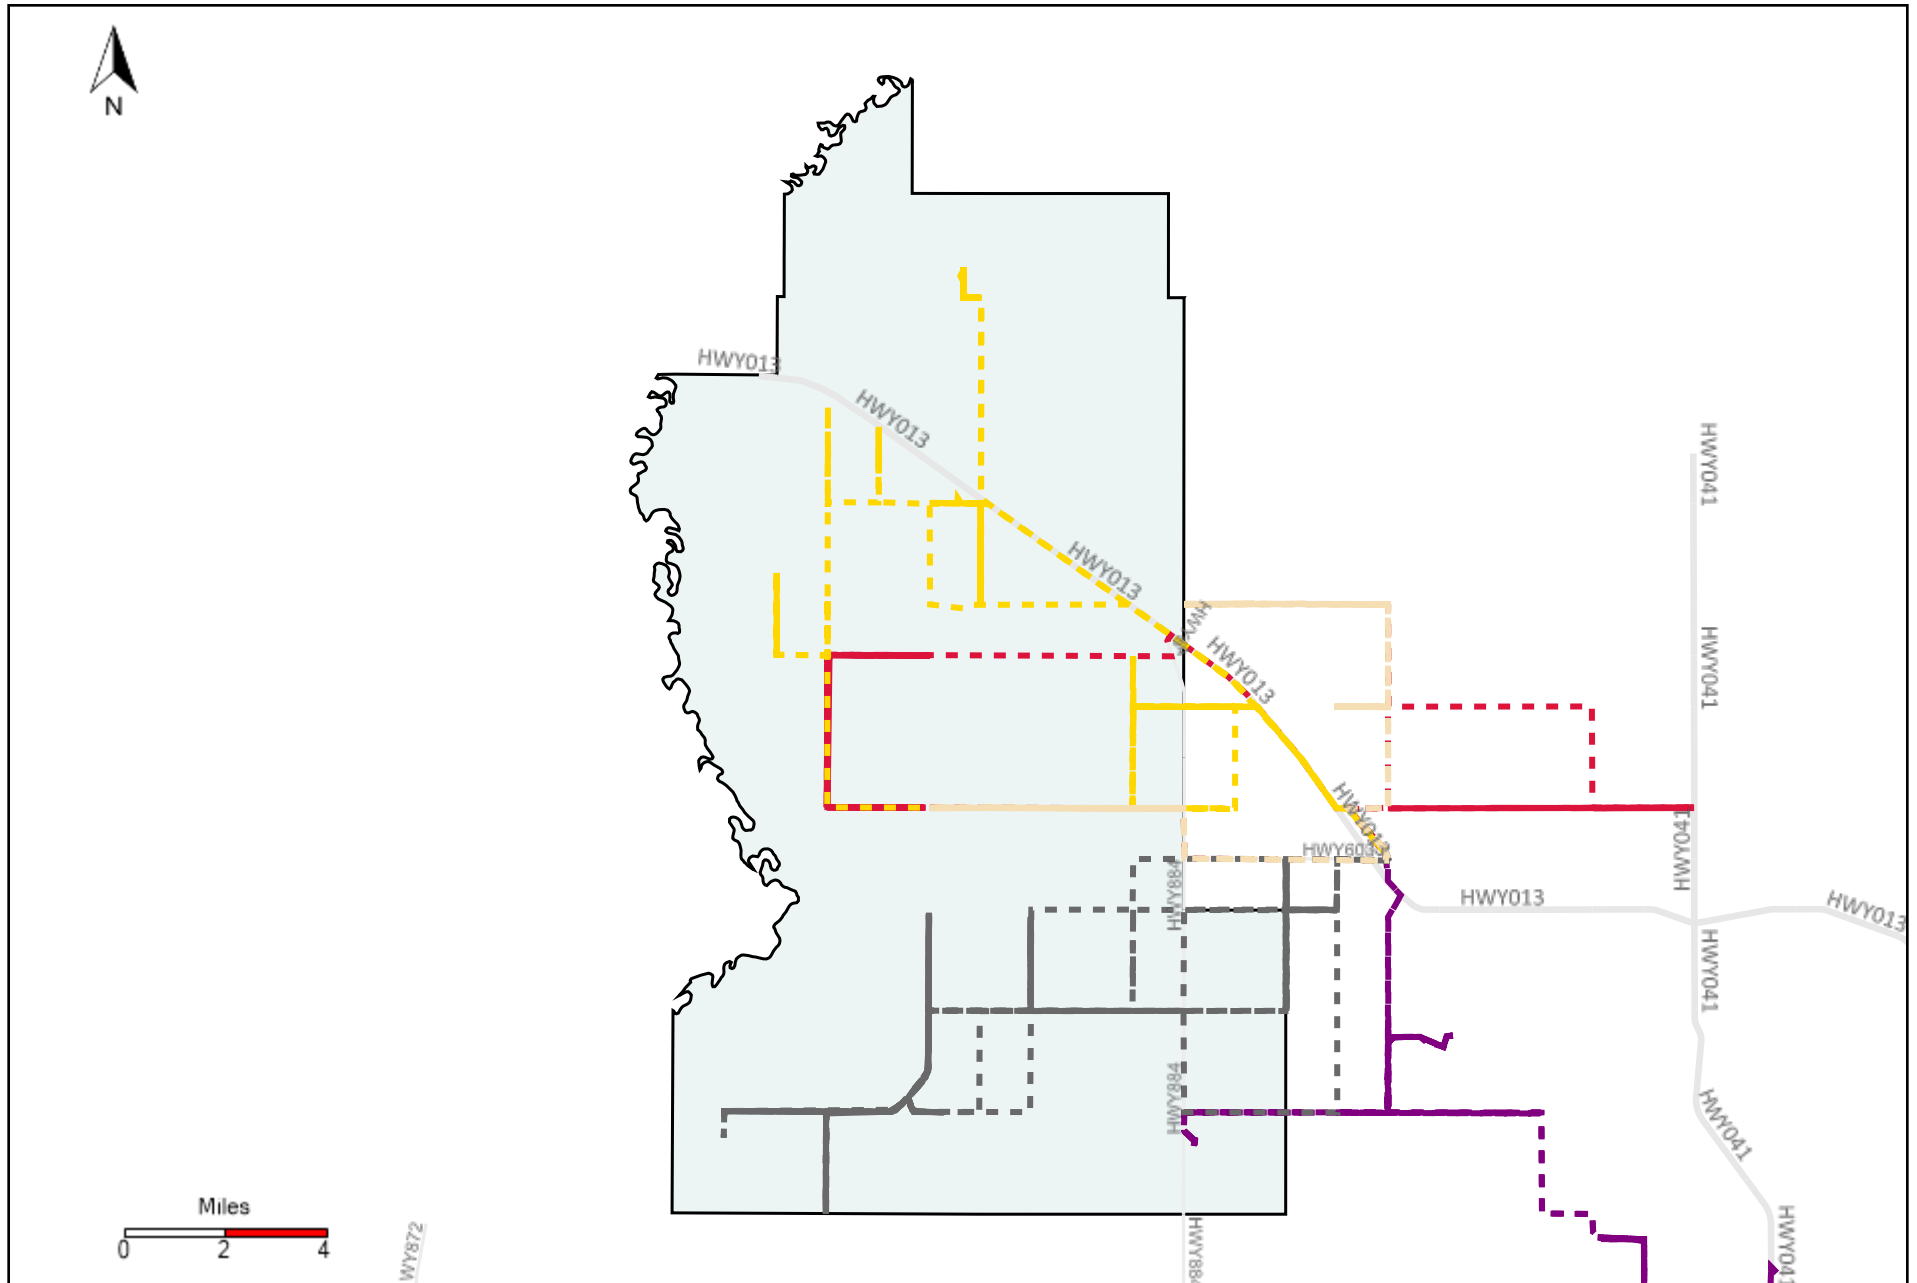

# Division: 5 Grader Report(2021-09-05 ~ 2021-09-11)

Vehicle Name List	Total Distance(km)	Total Hours
*****	481.12	59 hrs 33 min 20 sec

# Division: 6 Grader Report(2021-09-05 ~ 2021-09-11)

Vehicle Name List	Total Distance(km)	Total Hours
*****	1294.59	129 hrs 4 min 22 sec

# Division: 7 Grader Report(2021-09-05 ~ 2021-09-11)

Vehicle Name List	Total Distance(km)	Total Hours
*****	1294.59	129 hrs 4 min 22 sec