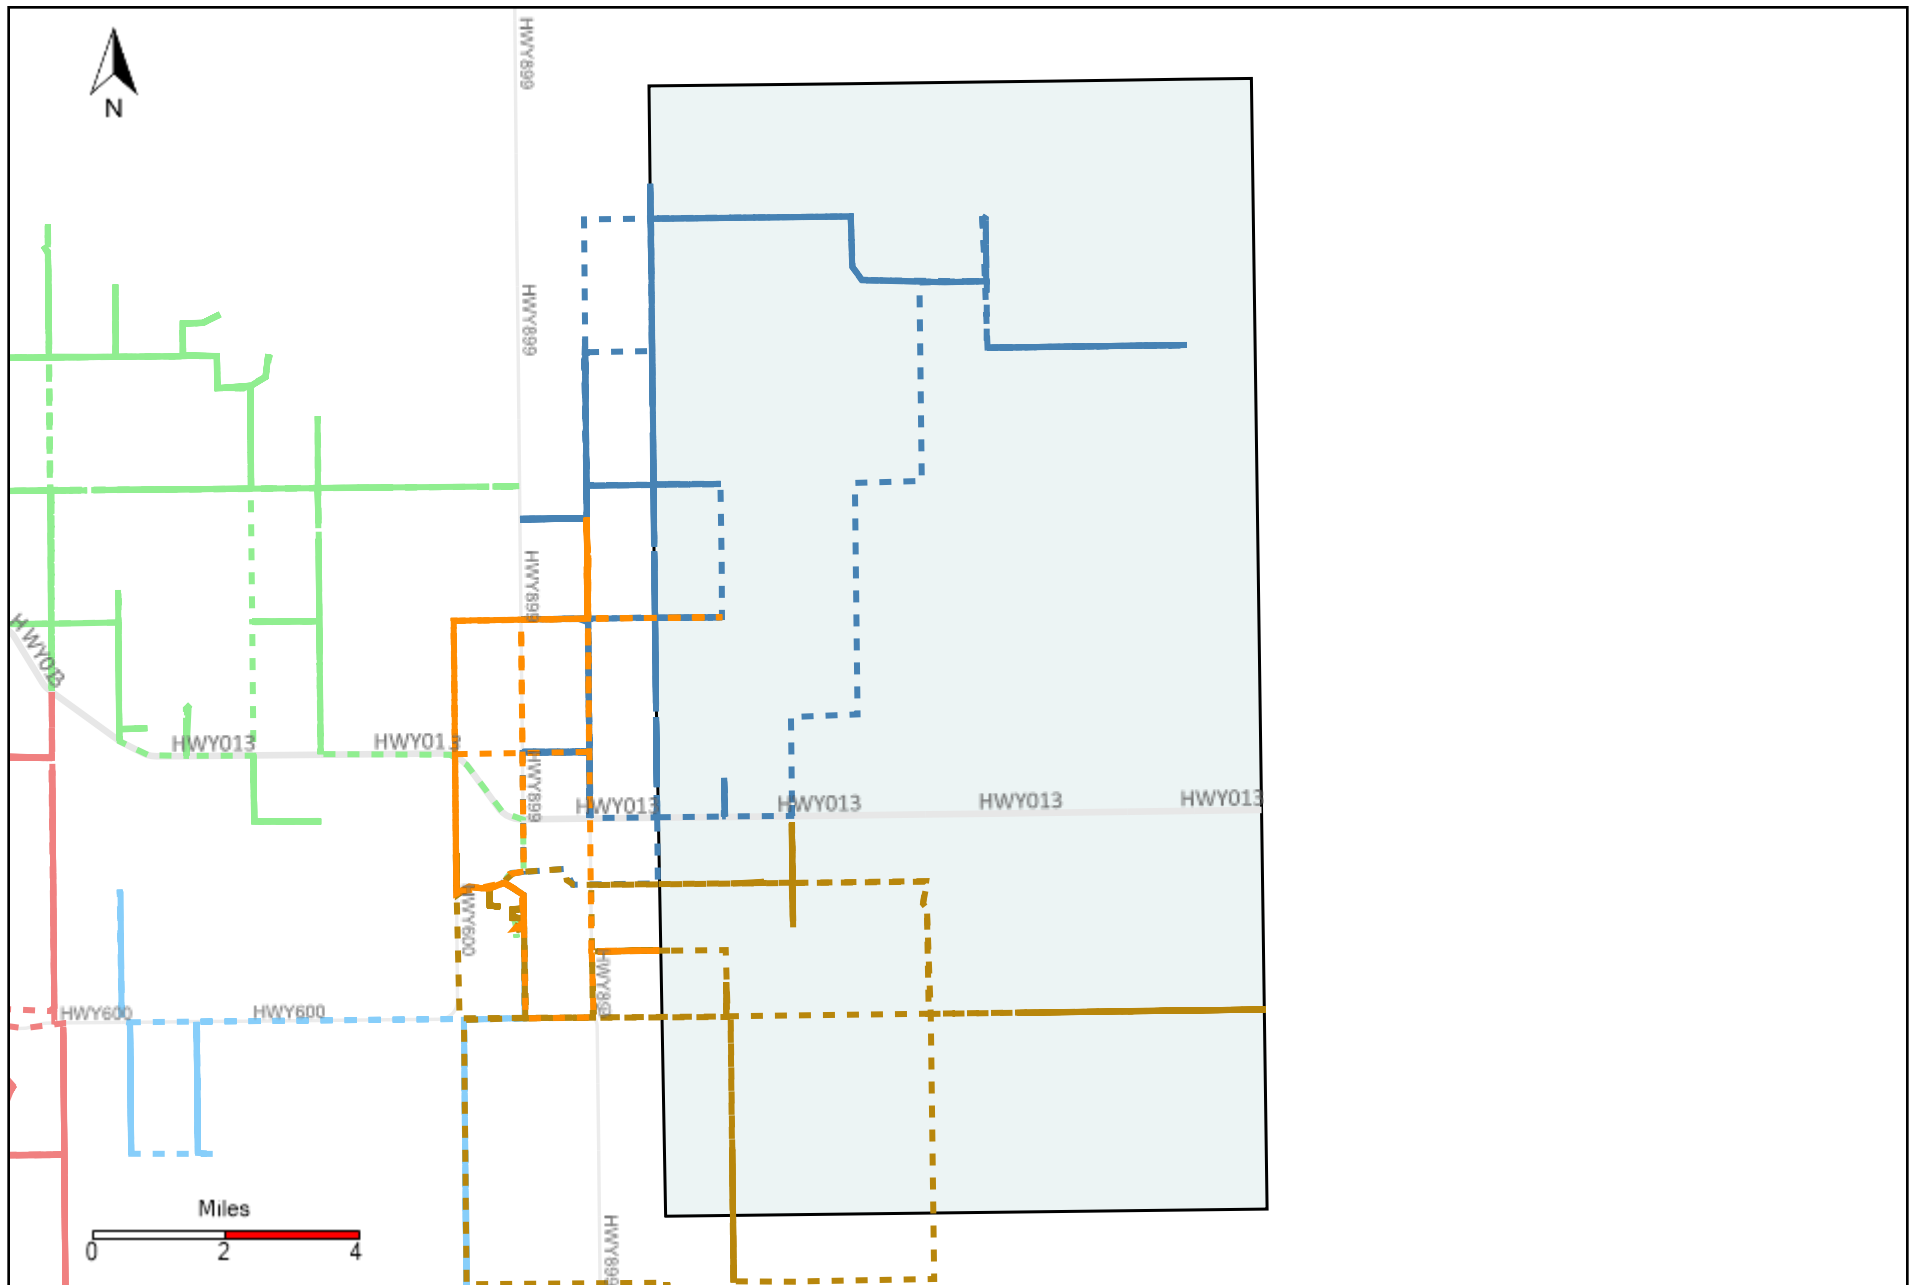

# Provost Weekly Grader Report (2021-09-05 ~ 2021-09-11)

# Division: 1 Grader Report(2021-09-05 ~ 2021-09-11)

Vehicle Name List	Total Distance(km)	Total Hours
*****	965.57	98 hrs 17 min 42 sec

# Division: 2 Grader Report(2021-09-05 ~ 2021-09-11)

Vehicle Name List	Total Distance(km)	Total Hours
*****	863.53	91 hrs 32 min 15 sec

# Division: 7 Grader Report(2021-09-05 ~ 2021-09-11)

Vehicle Name List	Total Distance(km)	Total Hours
*****	1294.59	129 hrs 4 min 22 sec