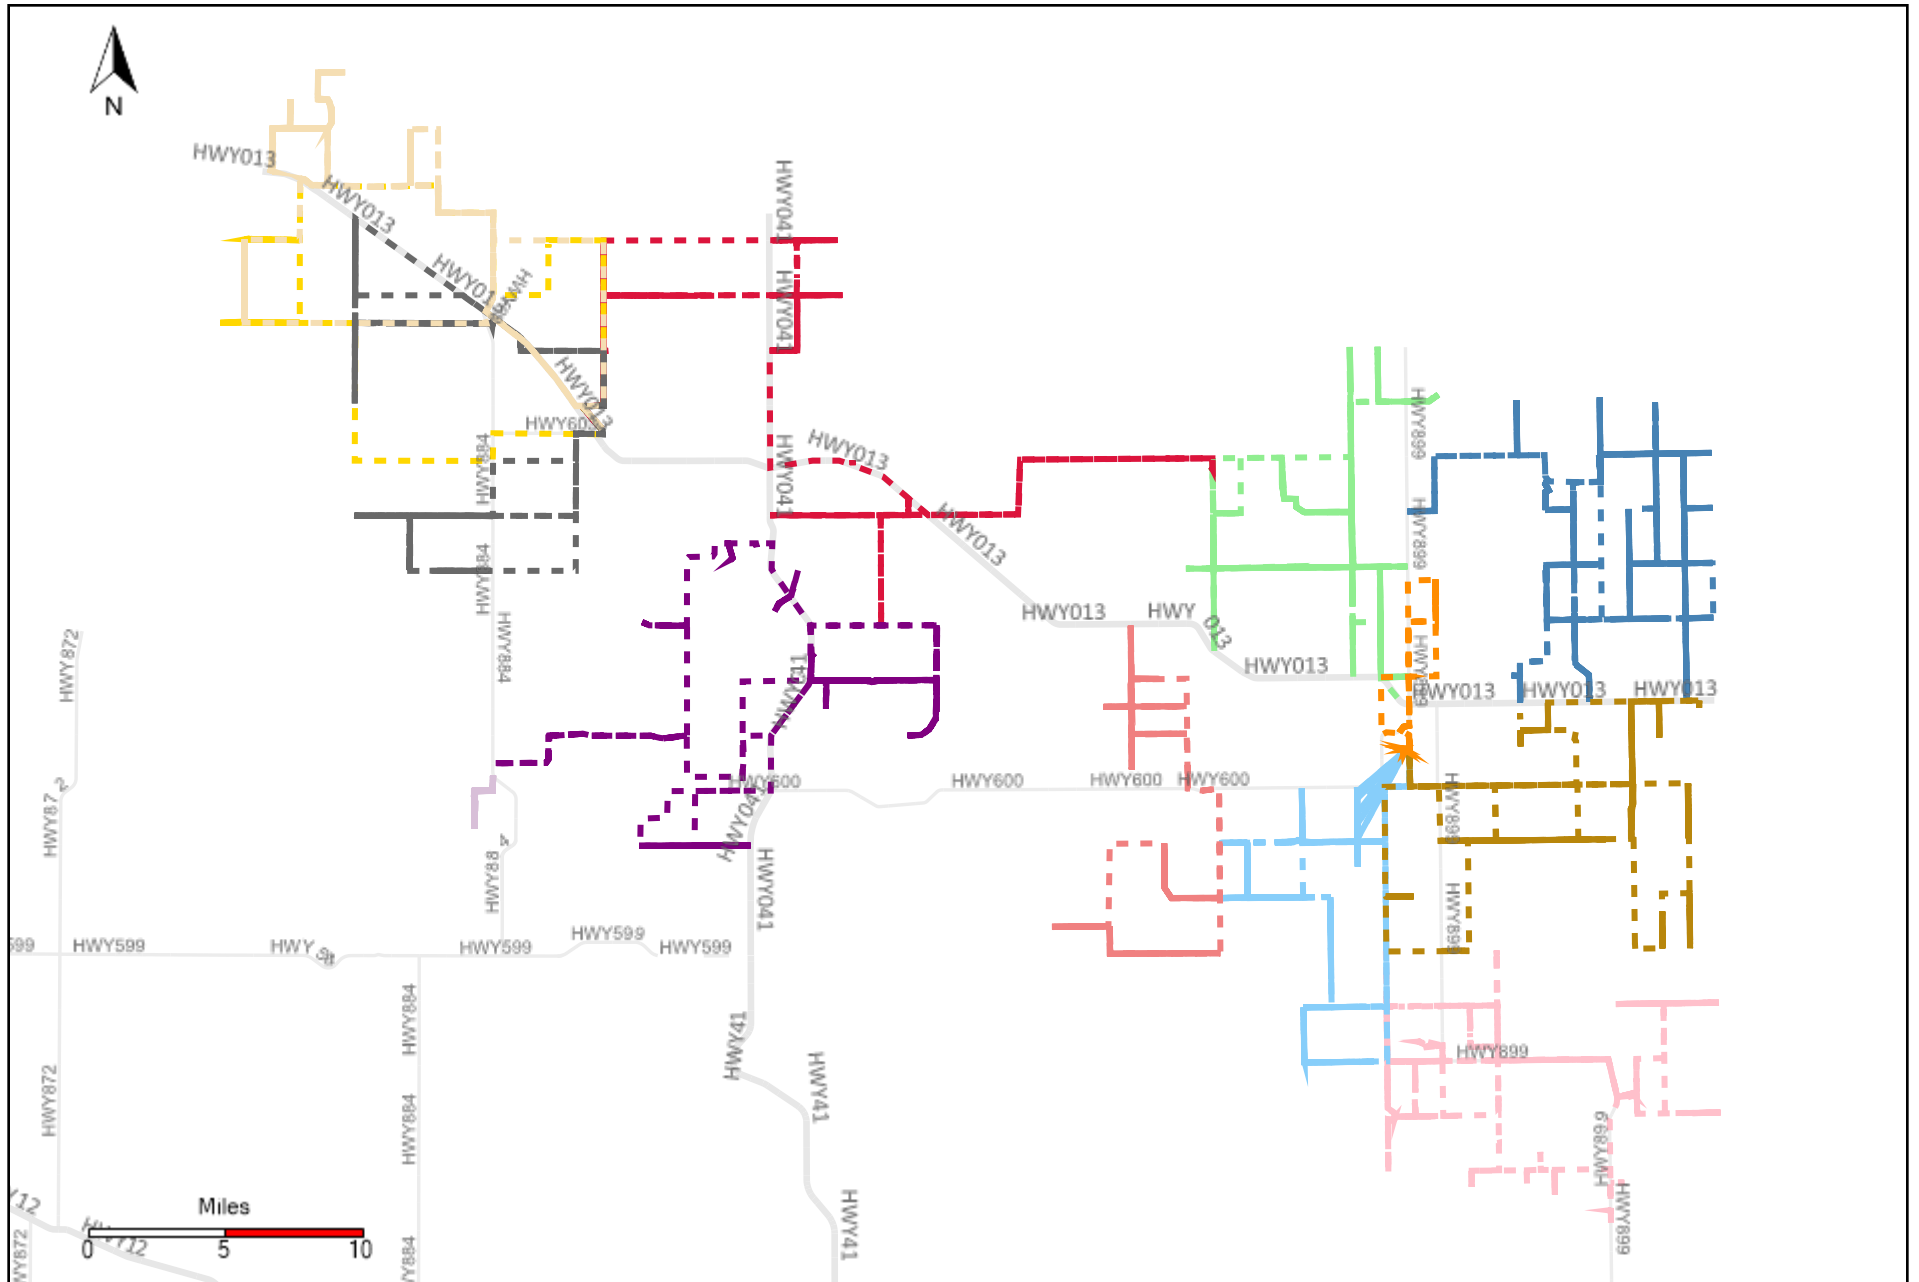

Provost Weekly Grader Report (2021-08-29 ~ 2021-09-04)

Division: 1 Grader Report(2021-08-29 ~ 2021-09-04)

Vehicle Name List	Total Distance(km)	Total Hours
*****	1359.41	123 hrs 30 min 1 sec

Division: 2 Grader Report(2021-08-29 ~ 2021-09-04)

Vehicle Name List	Total Distance(km)	Total Hours
*****	927.33	91 hrs 12 min 13 sec

Division: 3 Grader Report(2021-08-29 ~ 2021-09-04)

Vehicle Name List	Total Distance(km)	Total Hours
*****	1622.95	163 hrs 53 min 3 sec

Division: 4 Grader Report(2021-08-29 ~ 2021-09-04)

Vehicle Name List	Total Distance(km)	Total Hours
*****	1946.24	205 hrs 41 min 14 sec

Division: 5 Grader Report(2021-08-29 ~ 2021-09-04)

Vehicle Name List	Total Distance(km)	Total Hours
*****	776.25	99 hrs 11 min 40 sec

Division: 6 Grader Report(2021-08-29 ~ 2021-09-04)

Vehicle Name List	Total Distance(km)	Total Hours
*****	1742.22	163 hrs 25 min 29 sec

Division: 7 Grader Report(2021-08-29 ~ 2021-09-04)

Vehicle Name List	Total Distance(km)	Total Hours
*****	886.97	82 hrs 1 min 1 sec