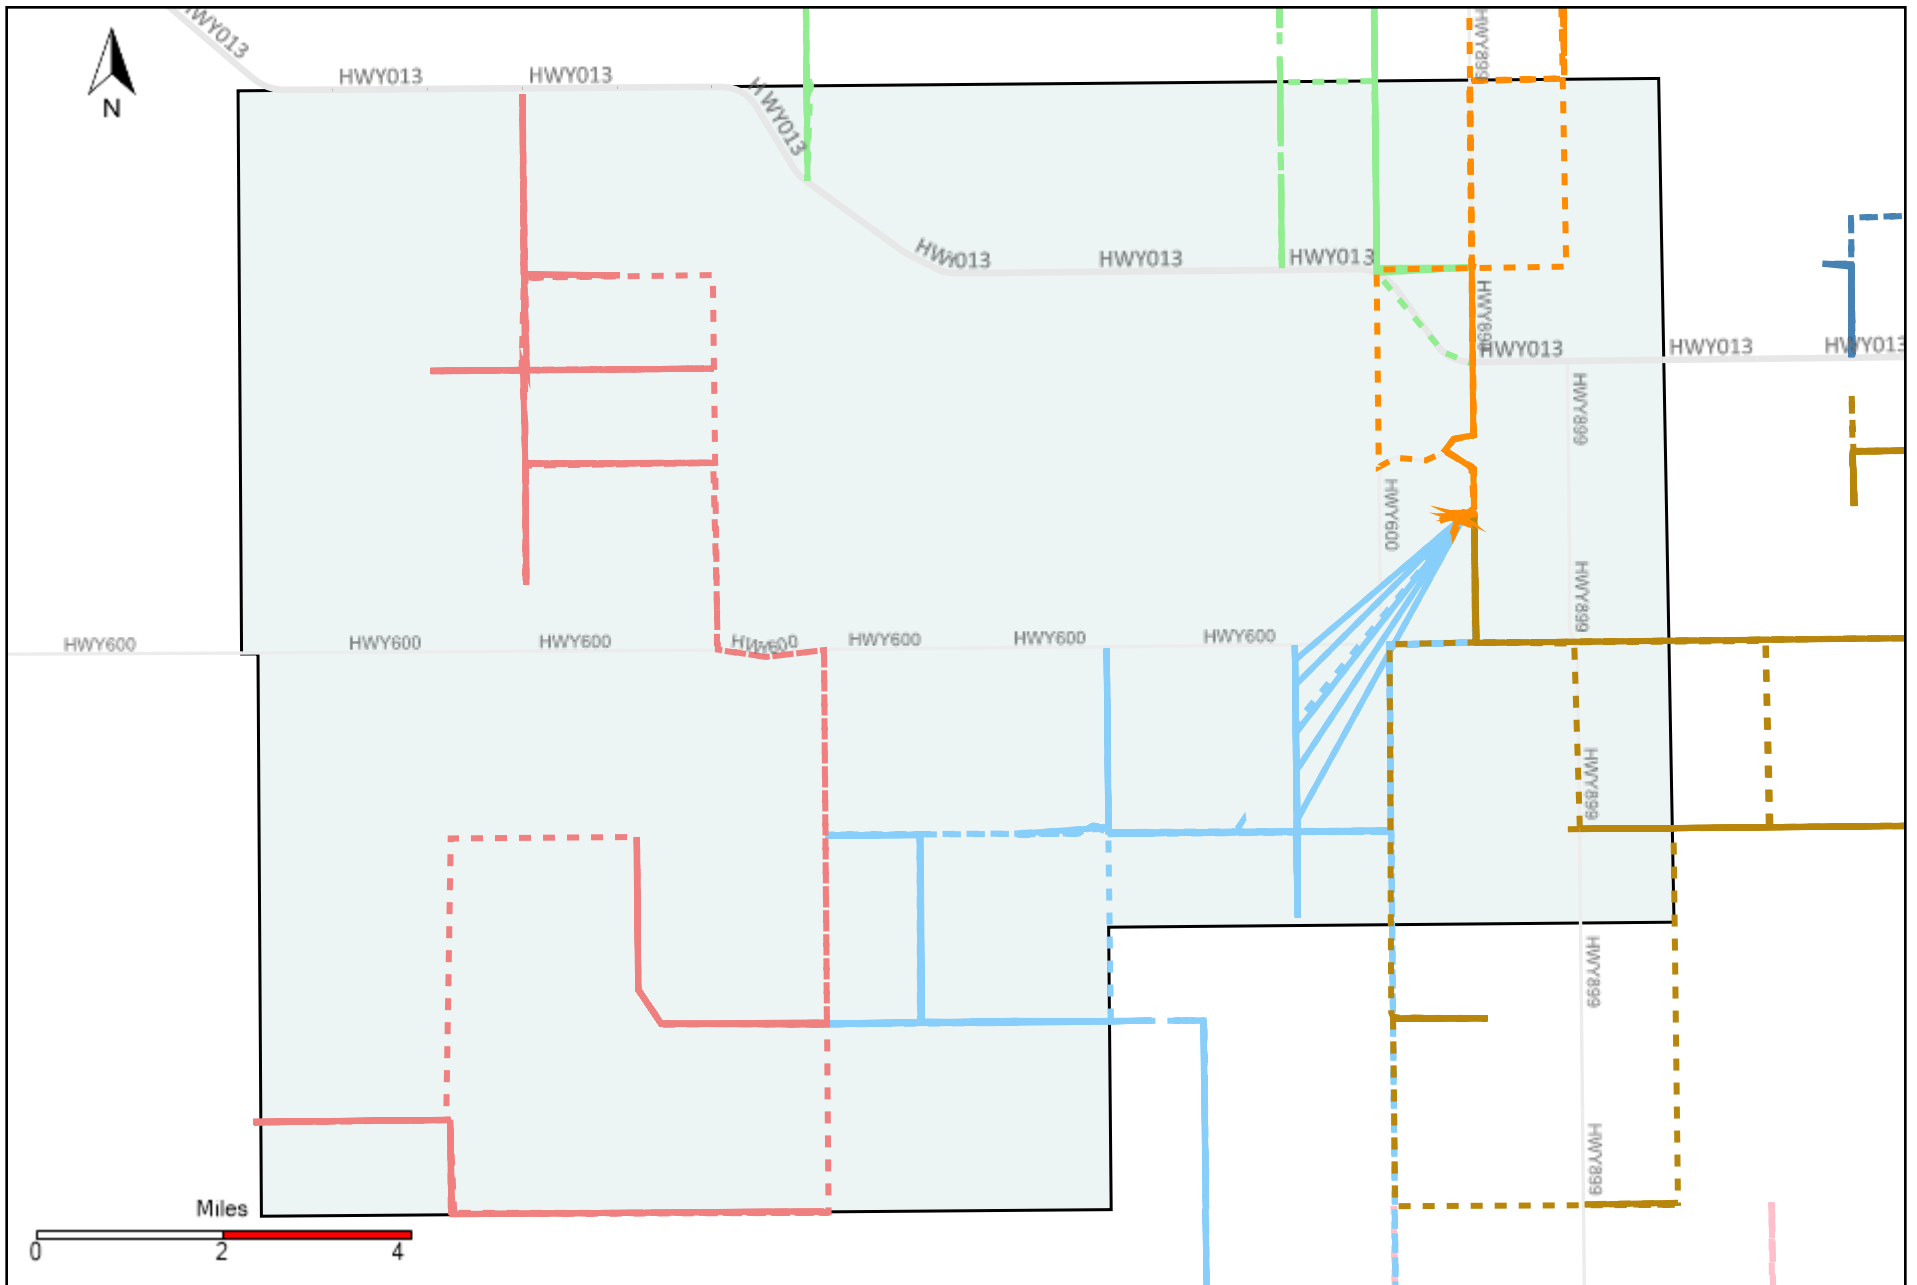

Provost Weekly Grader Report (2021-08-29 ~ 2021-09-04)

Division: 1 Grader Report(2021-08-29 ~ 2021-09-04)

Vehicle Name List	Total Distance(km)	Total Hours
*****	1359.41	123 hrs 30 min 1 sec

Division: 2 Grader Report(2021-08-29 ~ 2021-09-04)

Vehicle Name List	Total Distance(km)	Total Hours
*****	927.33	91 hrs 12 min 13 sec

Division: 3 Grader Report(2021-08-29 ~ 2021-09-04)

Vehicle Name List	Total Distance(km)	Total Hours
*****	1622.95	163 hrs 53 min 3 sec

Division: 4 Grader Report(2021-08-29 ~ 2021-09-04)

Vehicle Name List	Total Distance(km)	Total Hours
*****	1946.24	205 hrs 41 min 14 sec

Division: 5 Grader Report(2021-08-29 ~ 2021-09-04)

Vehicle Name List	Total Distance(km)	Total Hours
*****	776.25	99 hrs 11 min 40 sec

Division: 6 Grader Report(2021-08-29 ~ 2021-09-04)

Vehicle Name List	Total Distance(km)	Total Hours
*****	1742.22	163 hrs 25 min 29 sec

Division: 7 Grader Report(2021-08-29 ~ 2021-09-04)

Vehicle Name List	Total Distance(km)	Total Hours
*****	886.97	82 hrs 1 min 1 sec