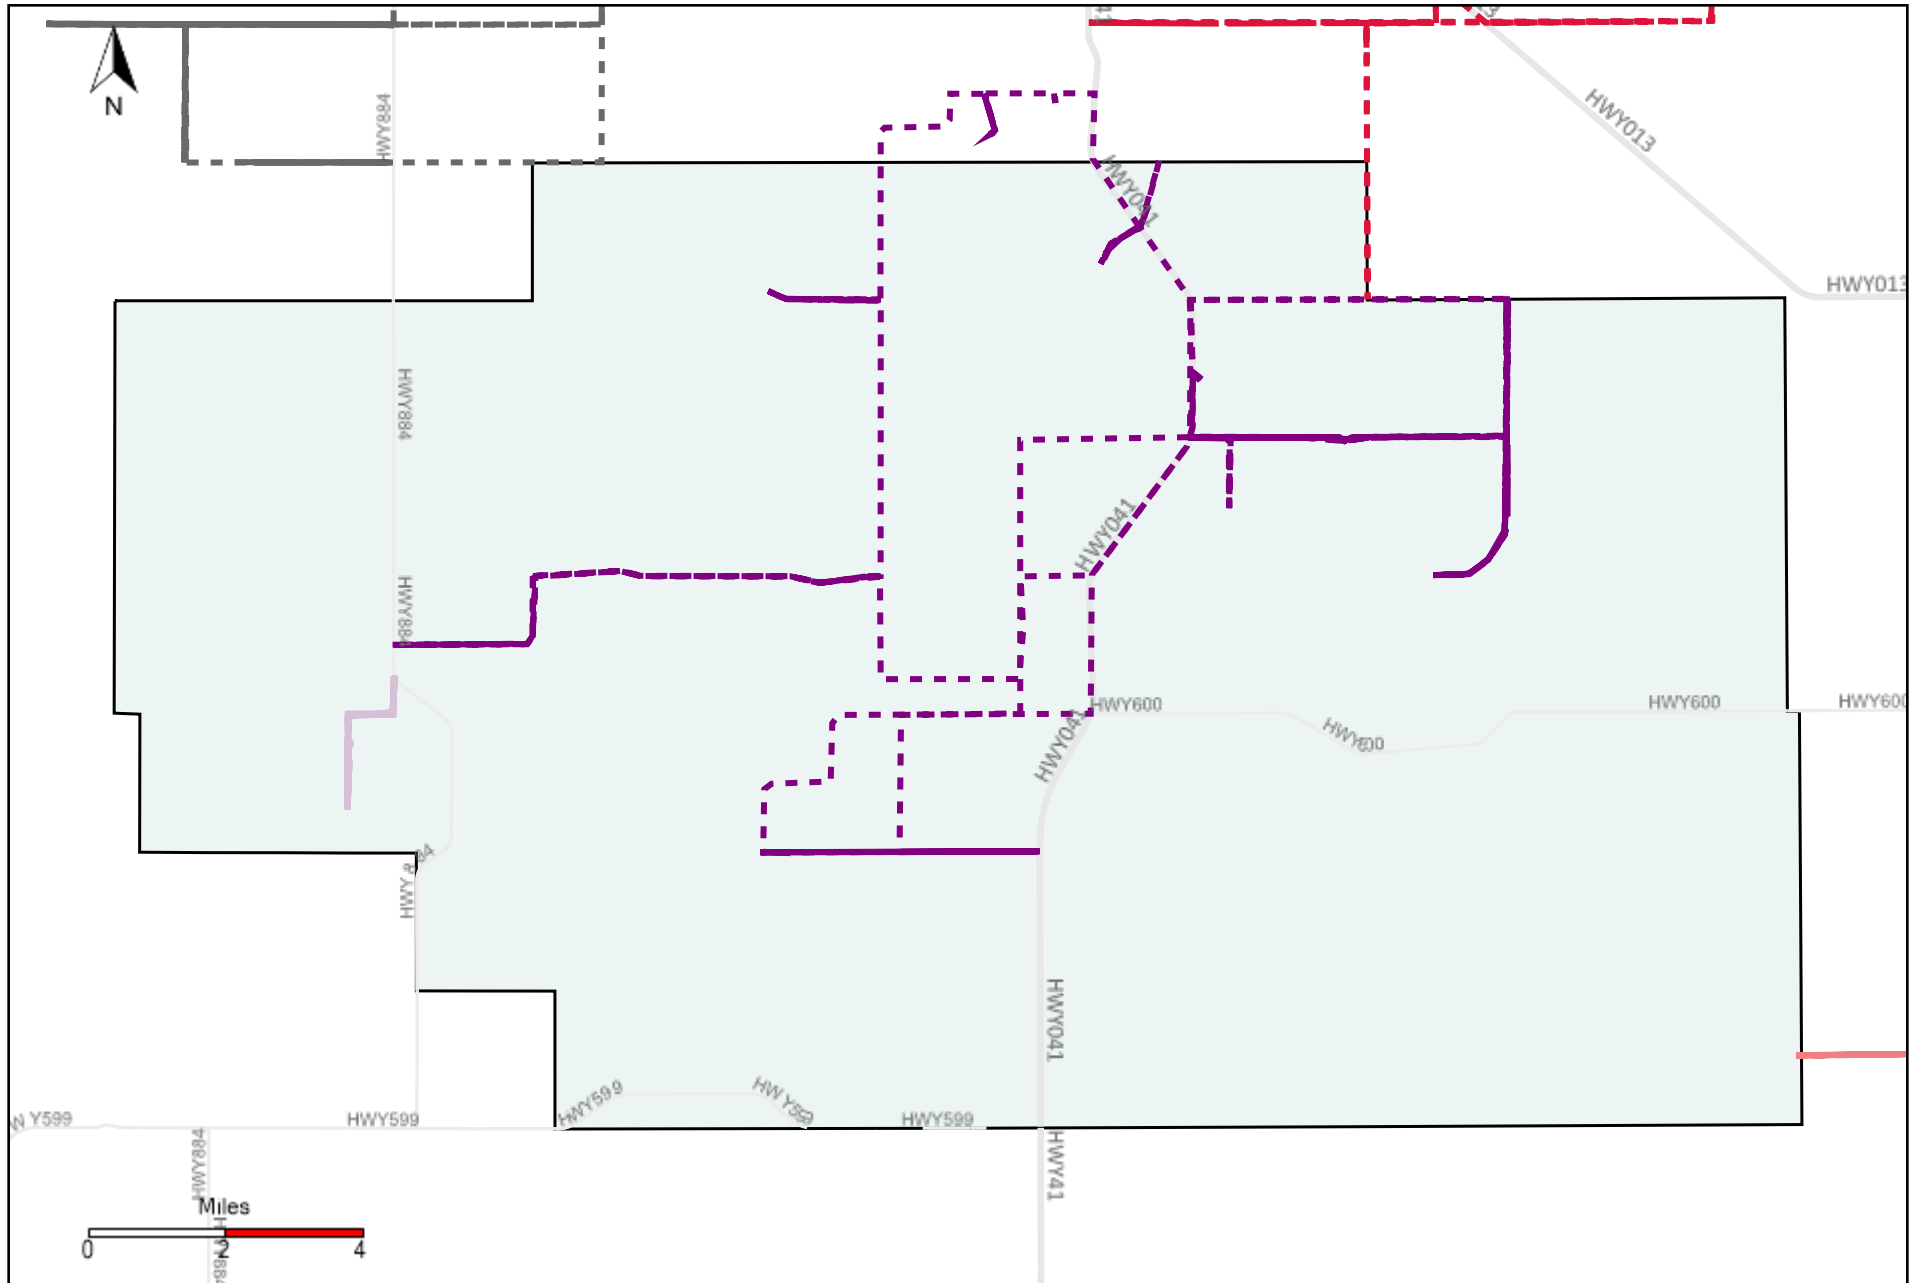

Vehicle Name List	Total Distance(km)	Total Hours
*****	927.33	91 hrs 12 min 13 sec

Division: 3 Grader Report(2021-08-29 ~ 2021-09-04)

Vehicle Name List	Total Distance(km)	Total Hours
*****	1622.95	163 hrs 53 min 3 sec

Division: 4 Grader Report(2021-08-29 ~ 2021-09-04)

Vehicle Name List	Total Distance(km)	Total Hours
*****	1946.24	205 hrs 41 min 14 sec

Division: 5 Grader Report(2021-08-29 ~ 2021-09-04)

Vehicle Name List	Total Distance(km)	Total Hours
*****	776.25	99 hrs 11 min 40 sec