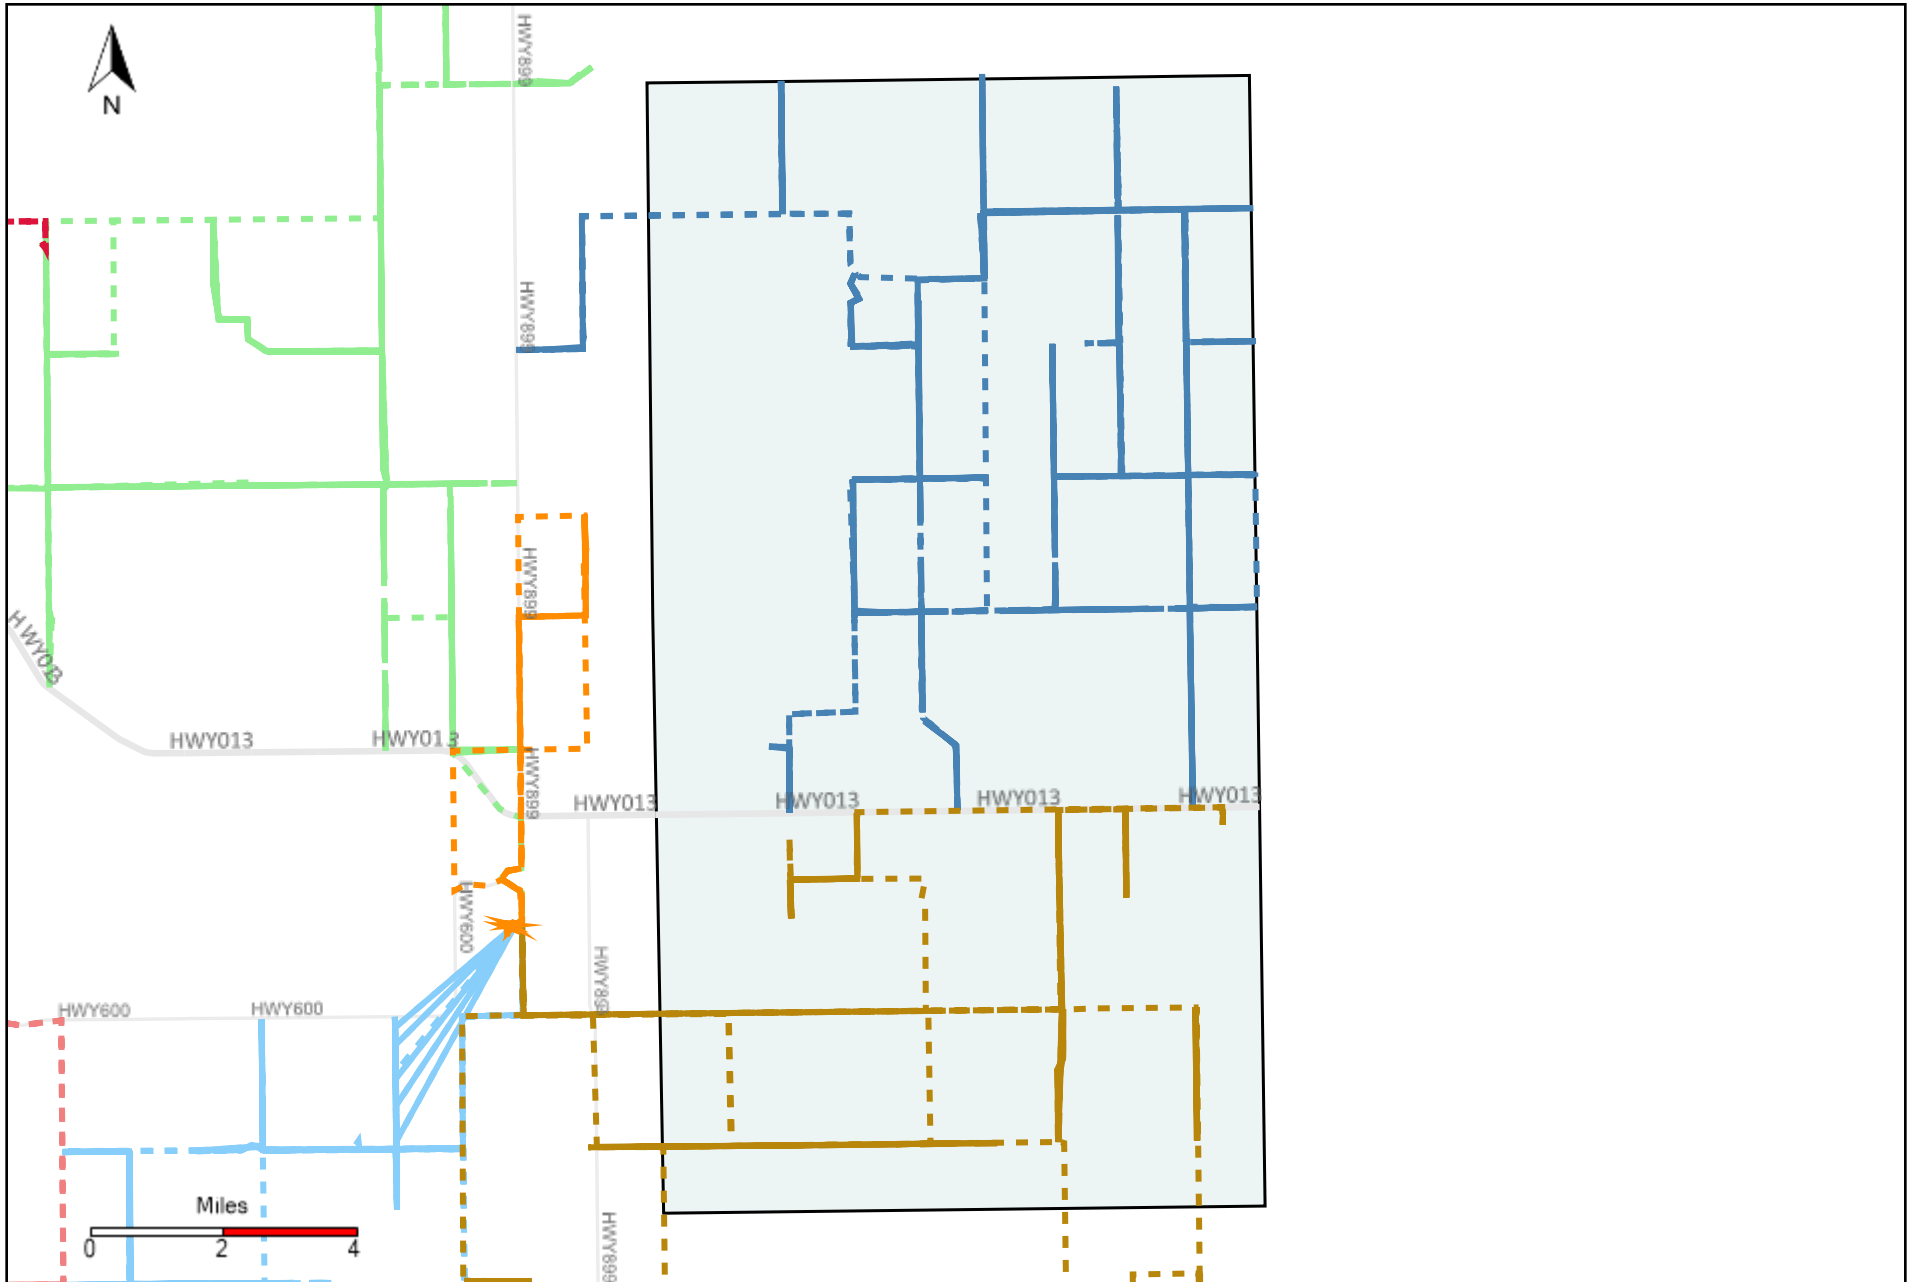

Provost Weekly Grader Report (2021-08-29 ~ 2021-09-04)

Division: 1 Grader Report(2021-08-29 ~ 2021-09-04)

Vehicle Name List	Total Distance(km)	Total Hours
*****	1359.41	123 hrs 30 min 1 sec

Division: 2 Grader Report(2021-08-29 ~ 2021-09-04)

Vehicle Name List	Total Distance(km)	Total Hours
*****	927.33	91 hrs 12 min 13 sec

Division: 3 Grader Report(2021-08-29 ~ 2021-09-04)

Vehicle Name List	Total Distance(km)	Total Hours
*****	1622.95	163 hrs 53 min 3 sec

Division: 4 Grader Report(2021-08-29 ~ 2021-09-04)

Vehicle Name List	Total Distance(km)	Total Hours
*****	1946.24	205 hrs 41 min 14 sec

Division: 5 Grader Report(2021-08-29 ~ 2021-09-04)

Vehicle Name List	Total Distance(km)	Total Hours
*****	776.25	99 hrs 11 min 40 sec

Division: 6 Grader Report(2021-08-29 ~ 2021-09-04)

Vehicle Name List	Total Distance(km)	Total Hours
*****	1742.22	163 hrs 25 min 29 sec

Division: 7 Grader Report(2021-08-29 ~ 2021-09-04)

Vehicle Name List	Total Distance(km)	Total Hours
*****	886.97	82 hrs 1 min 1 sec