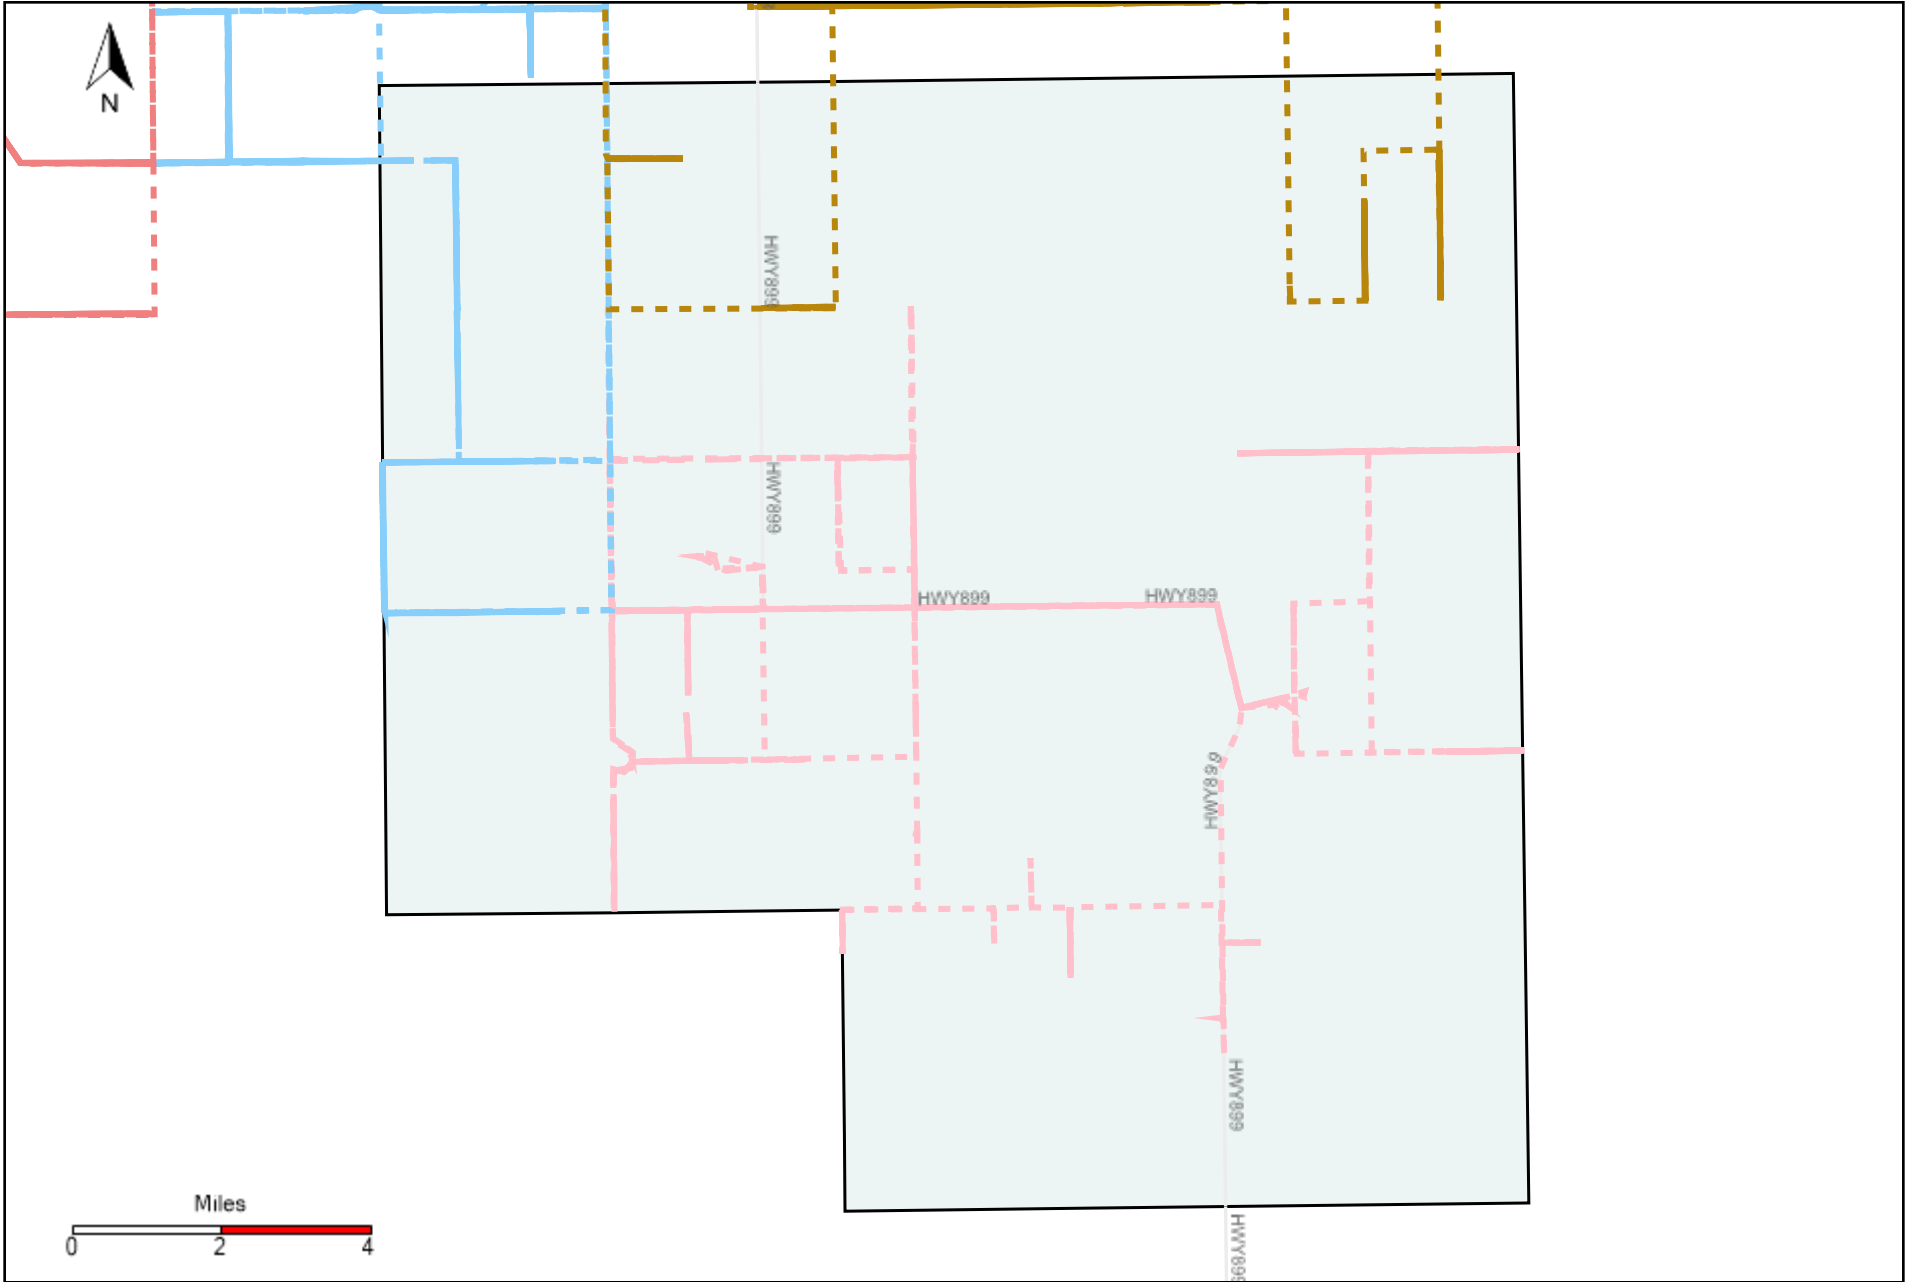

Provost Weekly Grader Report (2021-08-29 ~ 2021-09-04)

Division: 1 Grader Report(2021-08-29 ~ 2021-09-04)

Vehicle Name List	Total Distance(km)	Total Hours
*****	1359.41	123 hrs 30 min 1 sec

Division: 2 Grader Report(2021-08-29 ~ 2021-09-04)

Vehicle Name List	Total Distance(km)	Total Hours
*****	927.33	91 hrs 12 min 13 sec

Division: 3 Grader Report(2021-08-29 ~ 2021-09-04)

Vehicle Name List	Total Distance(km)	Total Hours
*****	1622.95	163 hrs 53 min 3 sec

Division: 4 Grader Report(2021-08-29 ~ 2021-09-04)

Vehicle Name List	Total Distance(km)	Total Hours
*****	1946.24	205 hrs 41 min 14 sec

Division: 5 Grader Report(2021-08-29 ~ 2021-09-04)

Vehicle Name List	Total Distance(km)	Total Hours
*****	776.25	99 hrs 11 min 40 sec