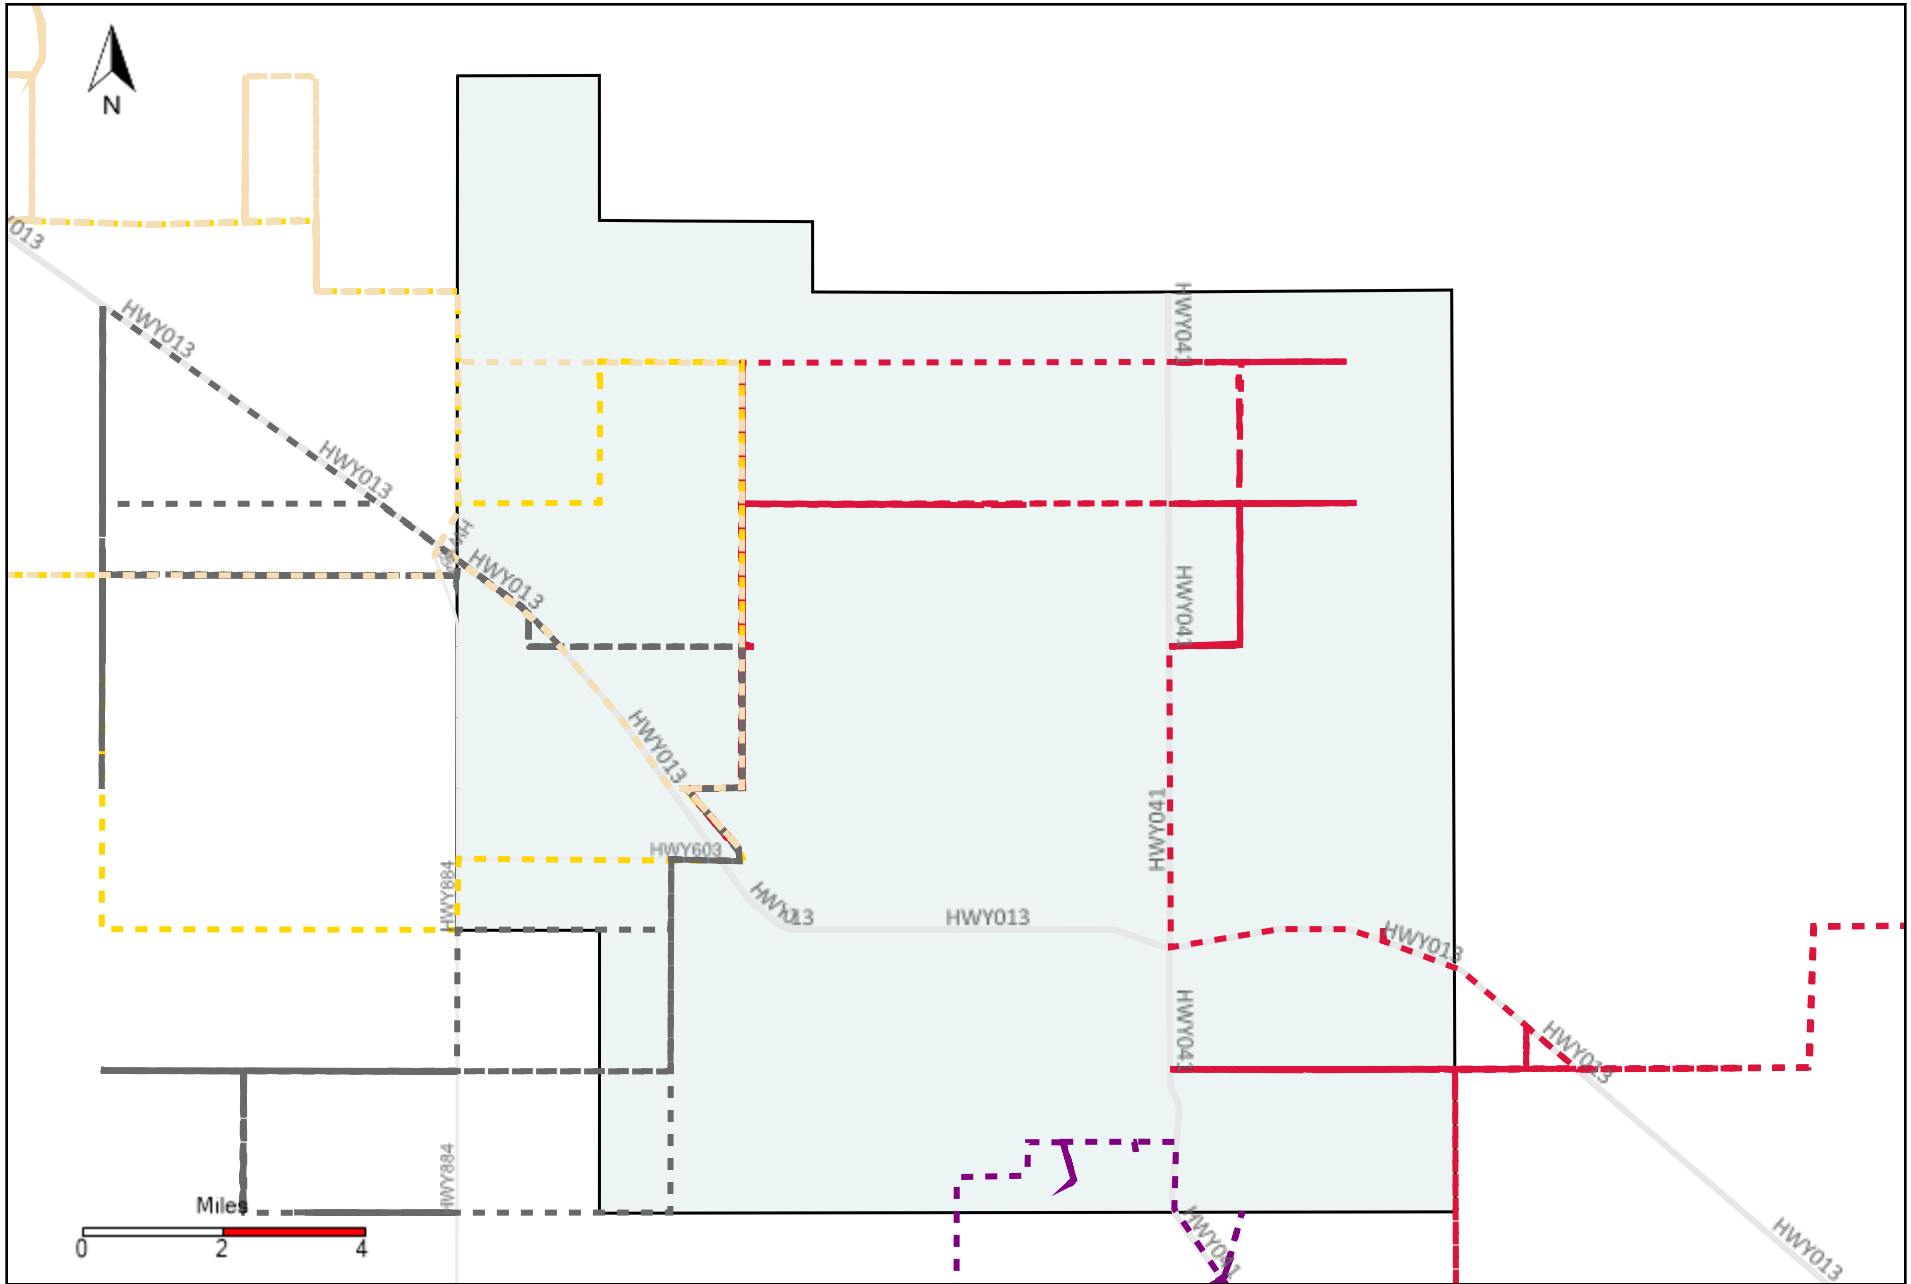

Division: 6 Grader Report(2021-08-29 ~ 2021-09-04)

Vehicle Name List	Total Distance(km)	Total Hours
*****	1742.22	163 hrs 25 min 29 sec