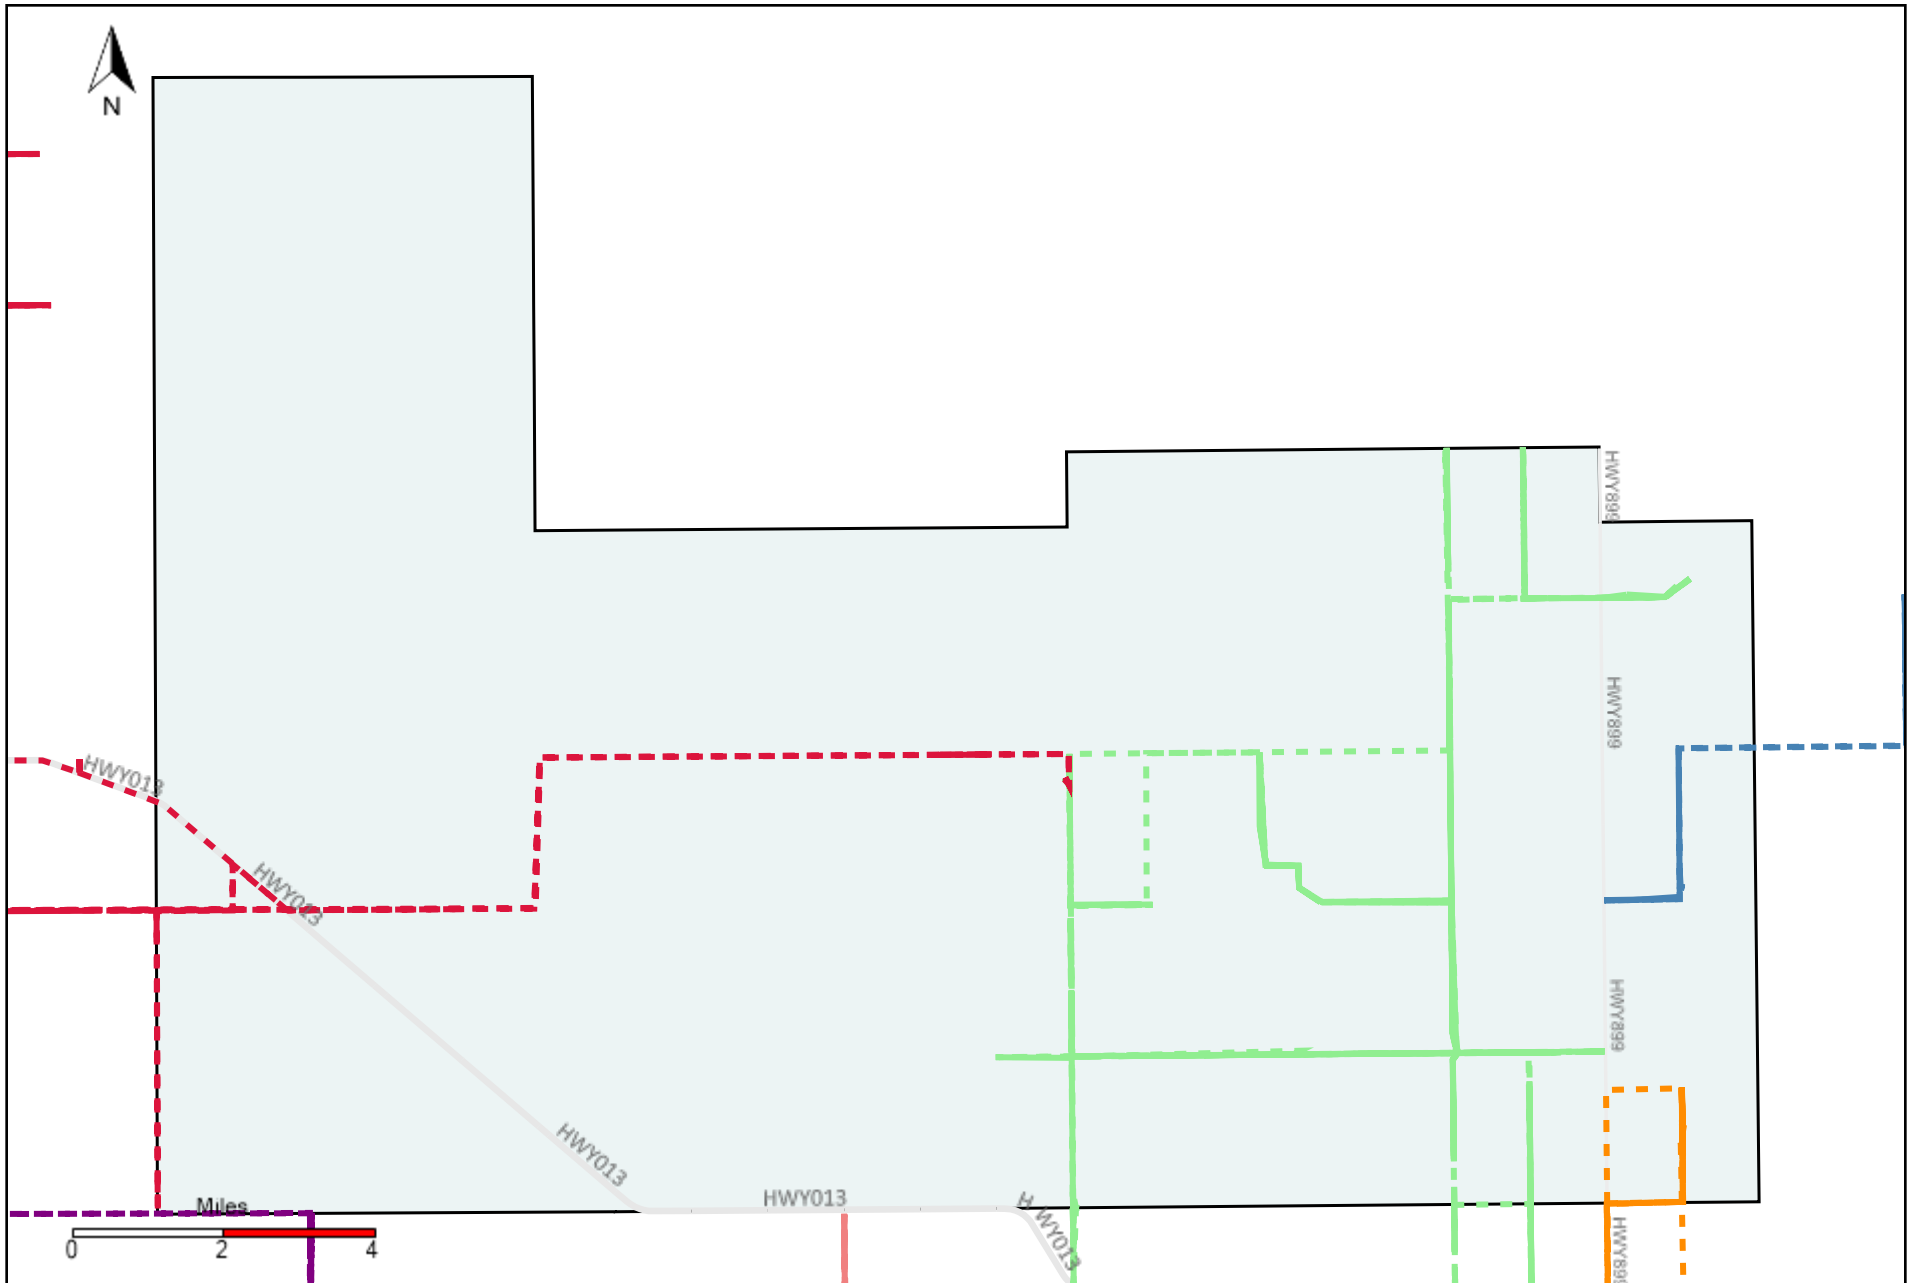

Division: 4 Grader Report(2021-08-29 ~ 2021-09-04)

Vehicle Name List	Total Distance(km)	Total Hours
*****	1946.24	205 hrs 41 min 14 sec