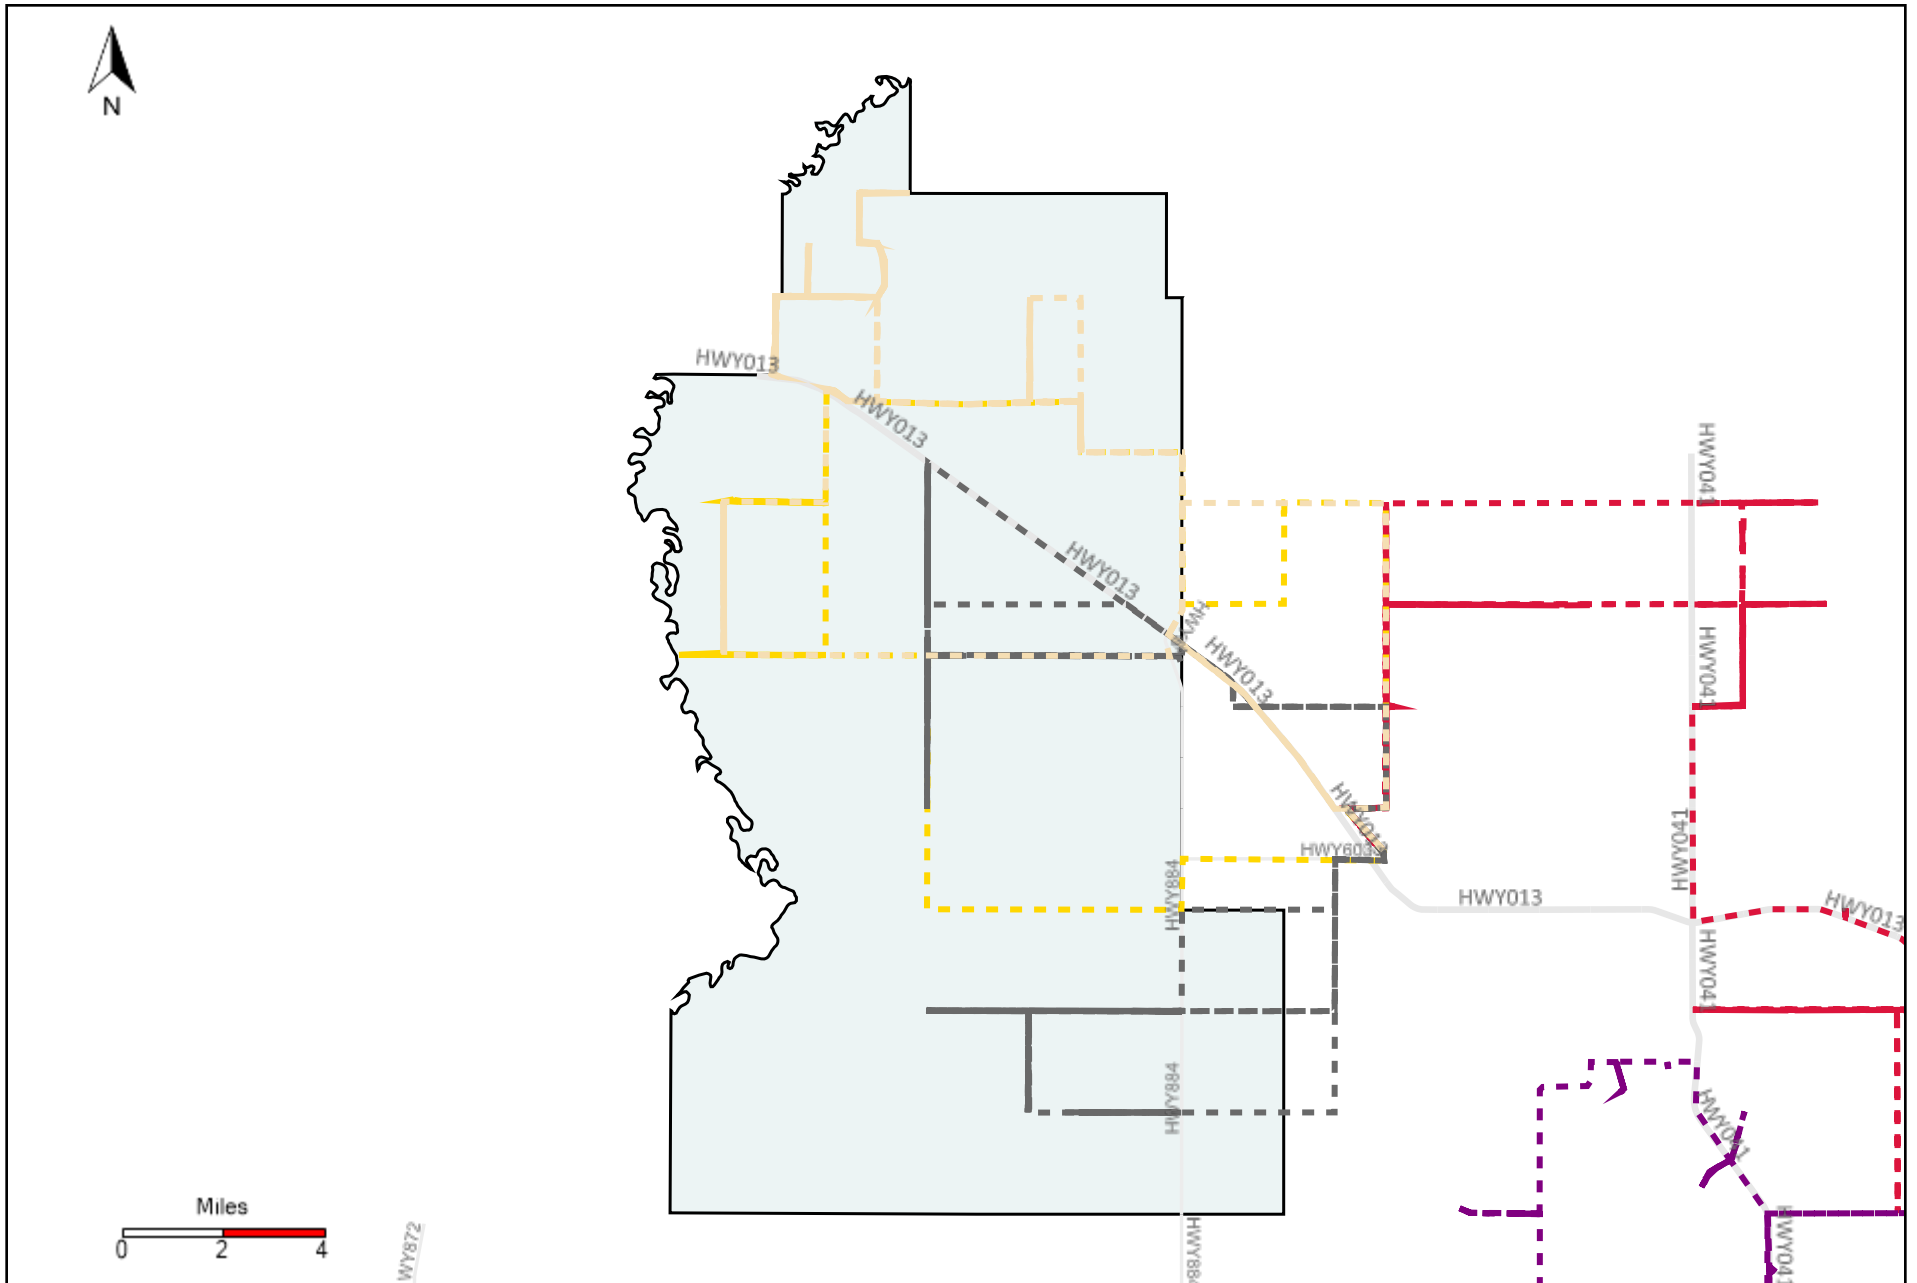

Vehicle Name List	Total Distance(km)	Total Hours
*****	927.33	91 hrs 12 min 13 sec

Division: 3 Grader Report(2021-08-29 ~ 2021-09-04)

Vehicle Name List	Total Distance(km)	Total Hours
*****	1622.95	163 hrs 53 min 3 sec

Division: 4 Grader Report(2021-08-29 ~ 2021-09-04)

Vehicle Name List	Total Distance(km)	Total Hours
*****	1946.24	205 hrs 41 min 14 sec

Division: 5 Grader Report(2021-08-29 ~ 2021-09-04)

Vehicle Name List	Total Distance(km)	Total Hours
*****	776.25	99 hrs 11 min 40 sec

Division: 6 Grader Report(2021-08-29 ~ 2021-09-04)

Vehicle Name List	Total Distance(km)	Total Hours
*****	1742.22	163 hrs 25 min 29 sec

Division: 7 Grader Report(2021-08-29 ~ 2021-09-04)

Vehicle Name List	Total Distance(km)	Total Hours
*****	886.97	82 hrs 1 min 1 sec