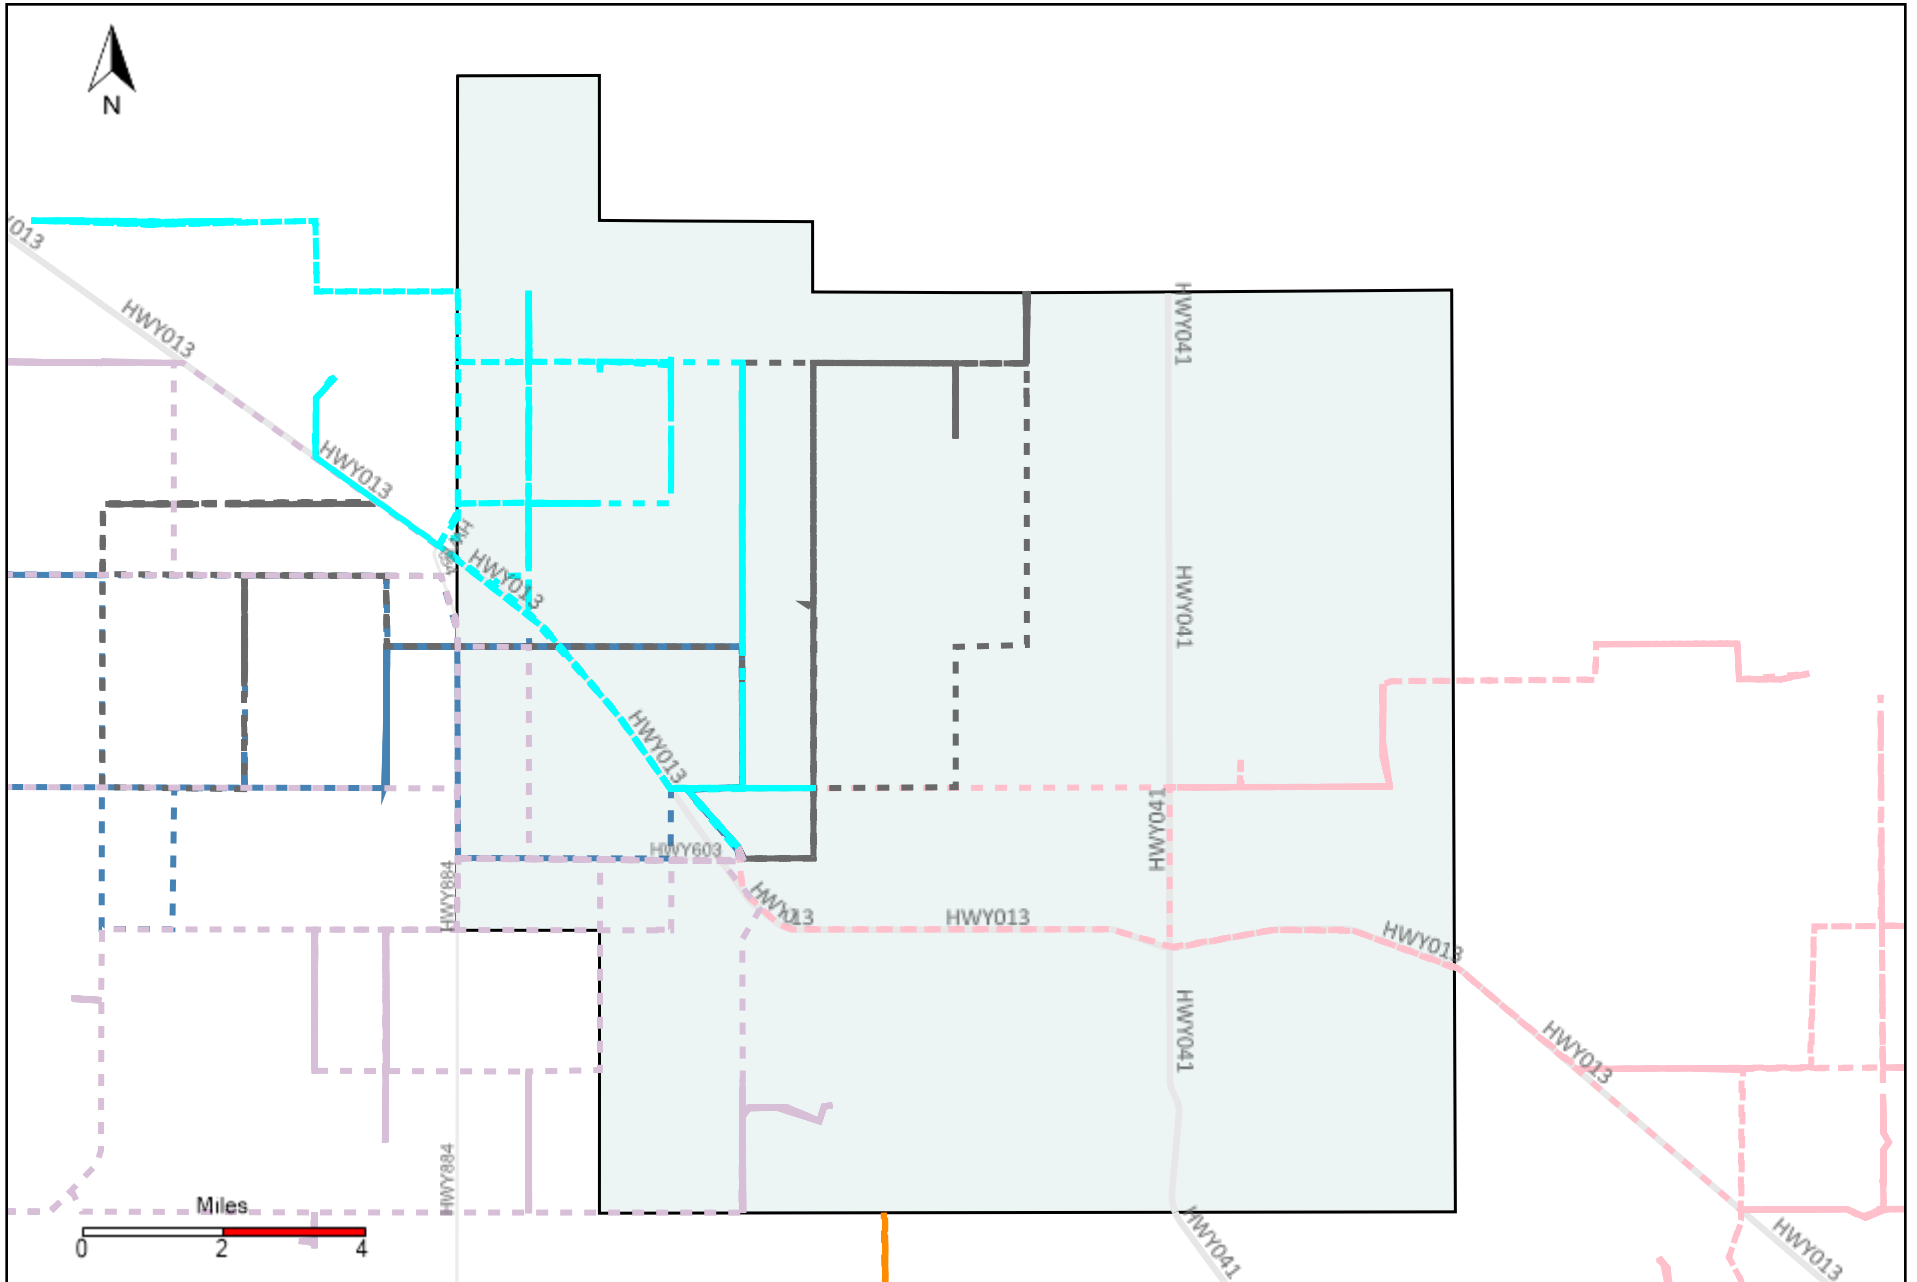

Division: 4 Grader Report(2021-08-15 ~ 2021-08-21)

Vehicle Name List	Total Distance(km)	Total Hours
*****	1544.29	167 hrs 5 min 16 sec

Division: 5 Grader Report(2021-08-15 ~ 2021-08-21)

Vehicle Name List	Total Distance(km)	Total Hours
*****	1010.19	91 hrs 31 min 5 sec

Division: 6 Grader Report(2021-08-15 ~ 2021-08-21)

Vehicle Name List	Total Distance(km)	Total Hours
*****	2033.32	222 hrs 21 min 4 sec

Division: 7 Grader Report(2021-08-15 ~ 2021-08-21)

Vehicle Name List	Total Distance(km)	Total Hours
*****	1594.33	181 hrs 47 min 10 sec