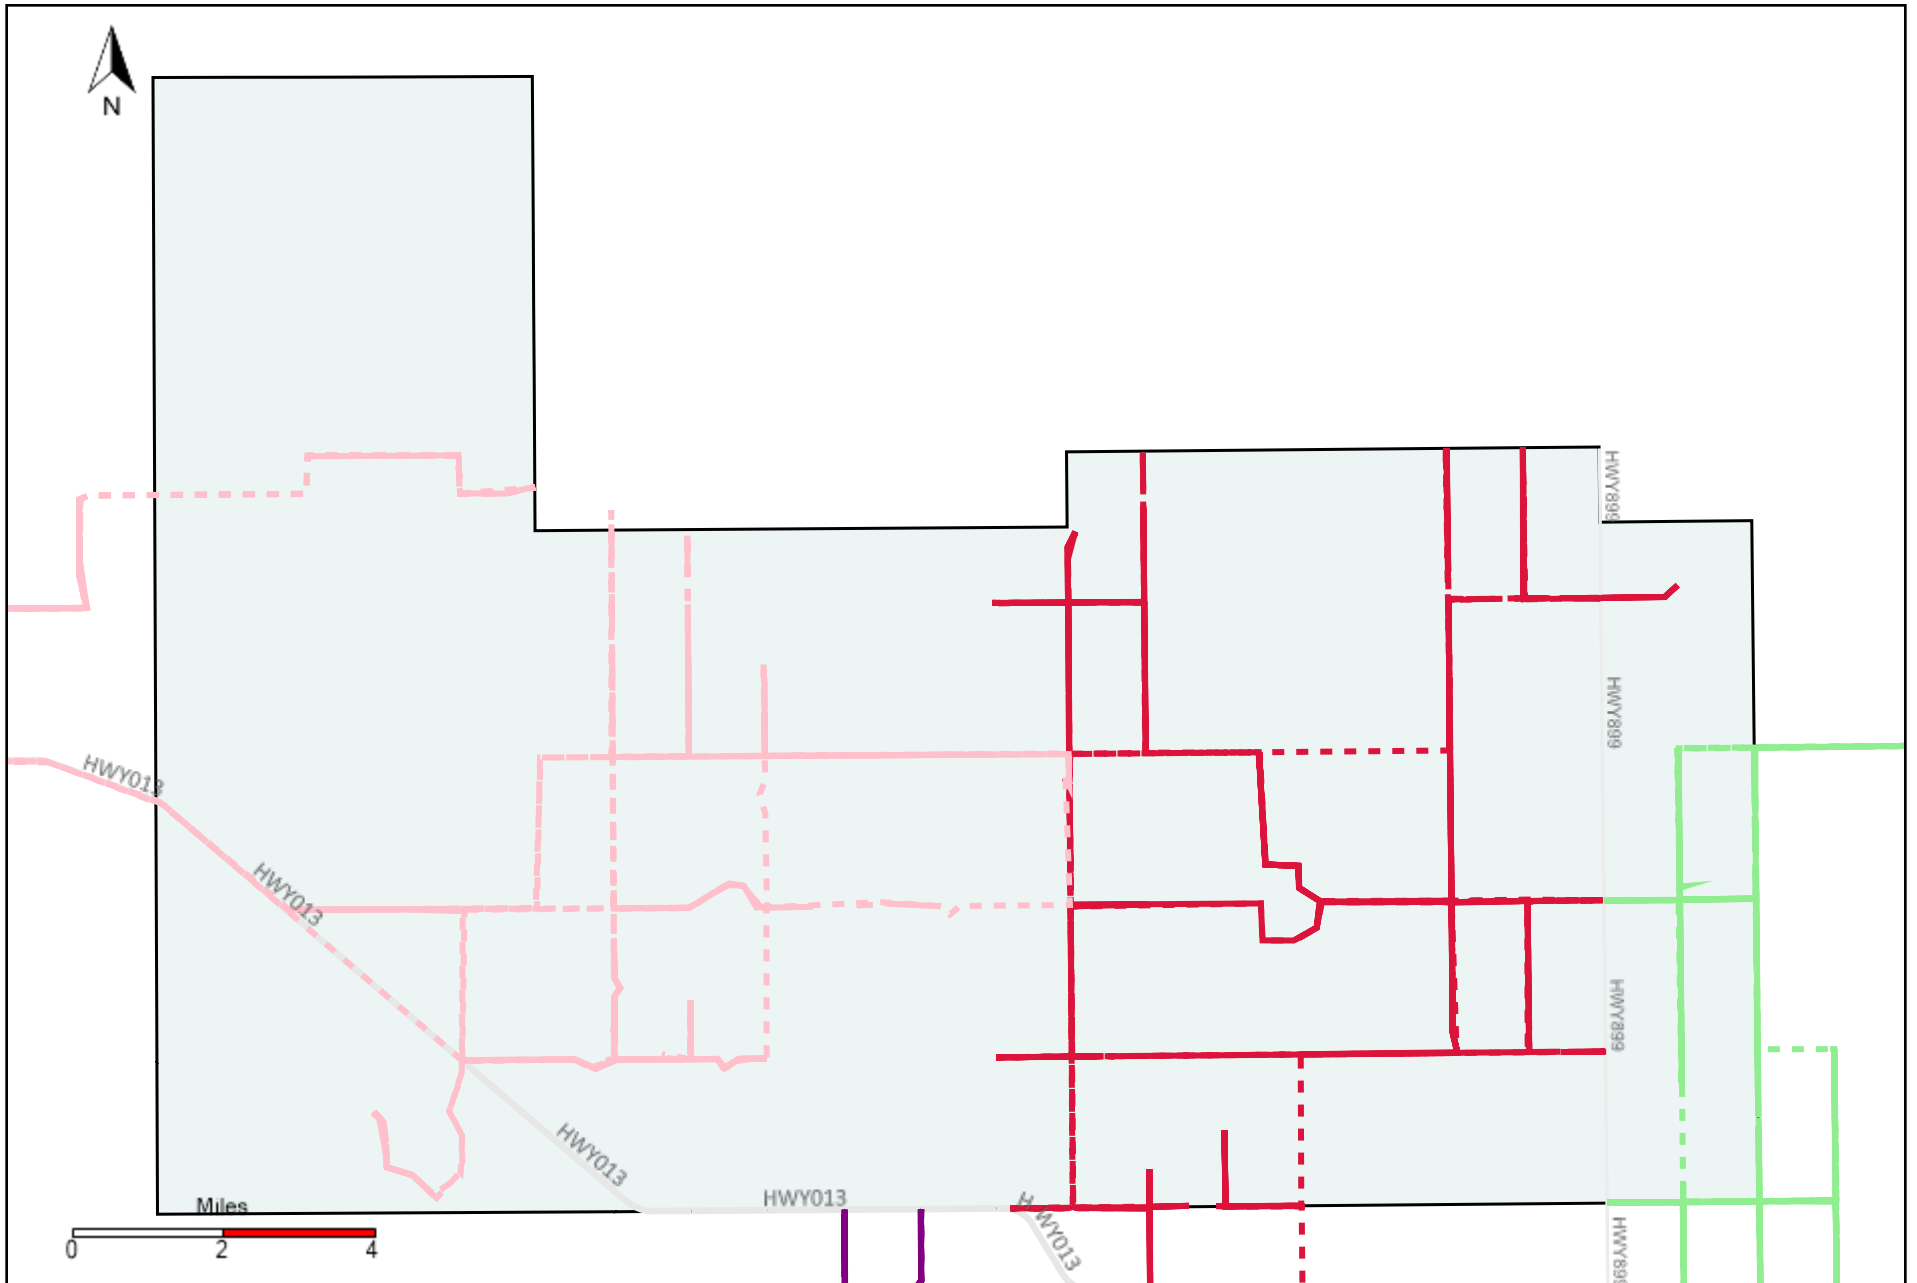

Division: 1 Grader Report(2021-08-15 ~ 2021-08-21)

Vehicle Name List	Total Distance(km)	Total Hours
*****	1303.34	130 hrs 23 min 42 sec

Division: 3 Grader Report(2021-08-15 ~ 2021-08-21)

Vehicle Name List	Total Distance(km)	Total Hours
*****	2265.15	255 hrs 38 min 0 sec

Division: 4 Grader Report(2021-08-15 ~ 2021-08-21)

Vehicle Name List	Total Distance(km)	Total Hours
*****	1544.29	167 hrs 5 min 16 sec

Division: 5 Grader Report(2021-08-15 ~ 2021-08-21)

Vehicle Name List	Total Distance(km)	Total Hours
*****	1010.19	91 hrs 31 min 5 sec

Division: 6 Grader Report(2021-08-15 ~ 2021-08-21)

Vehicle Name List	Total Distance(km)	Total Hours
*****	2033.32	222 hrs 21 min 4 sec

Division: 7 Grader Report(2021-08-15 ~ 2021-08-21)

Vehicle Name List	Total Distance(km)	Total Hours
*****	1594.33	181 hrs 47 min 10 sec