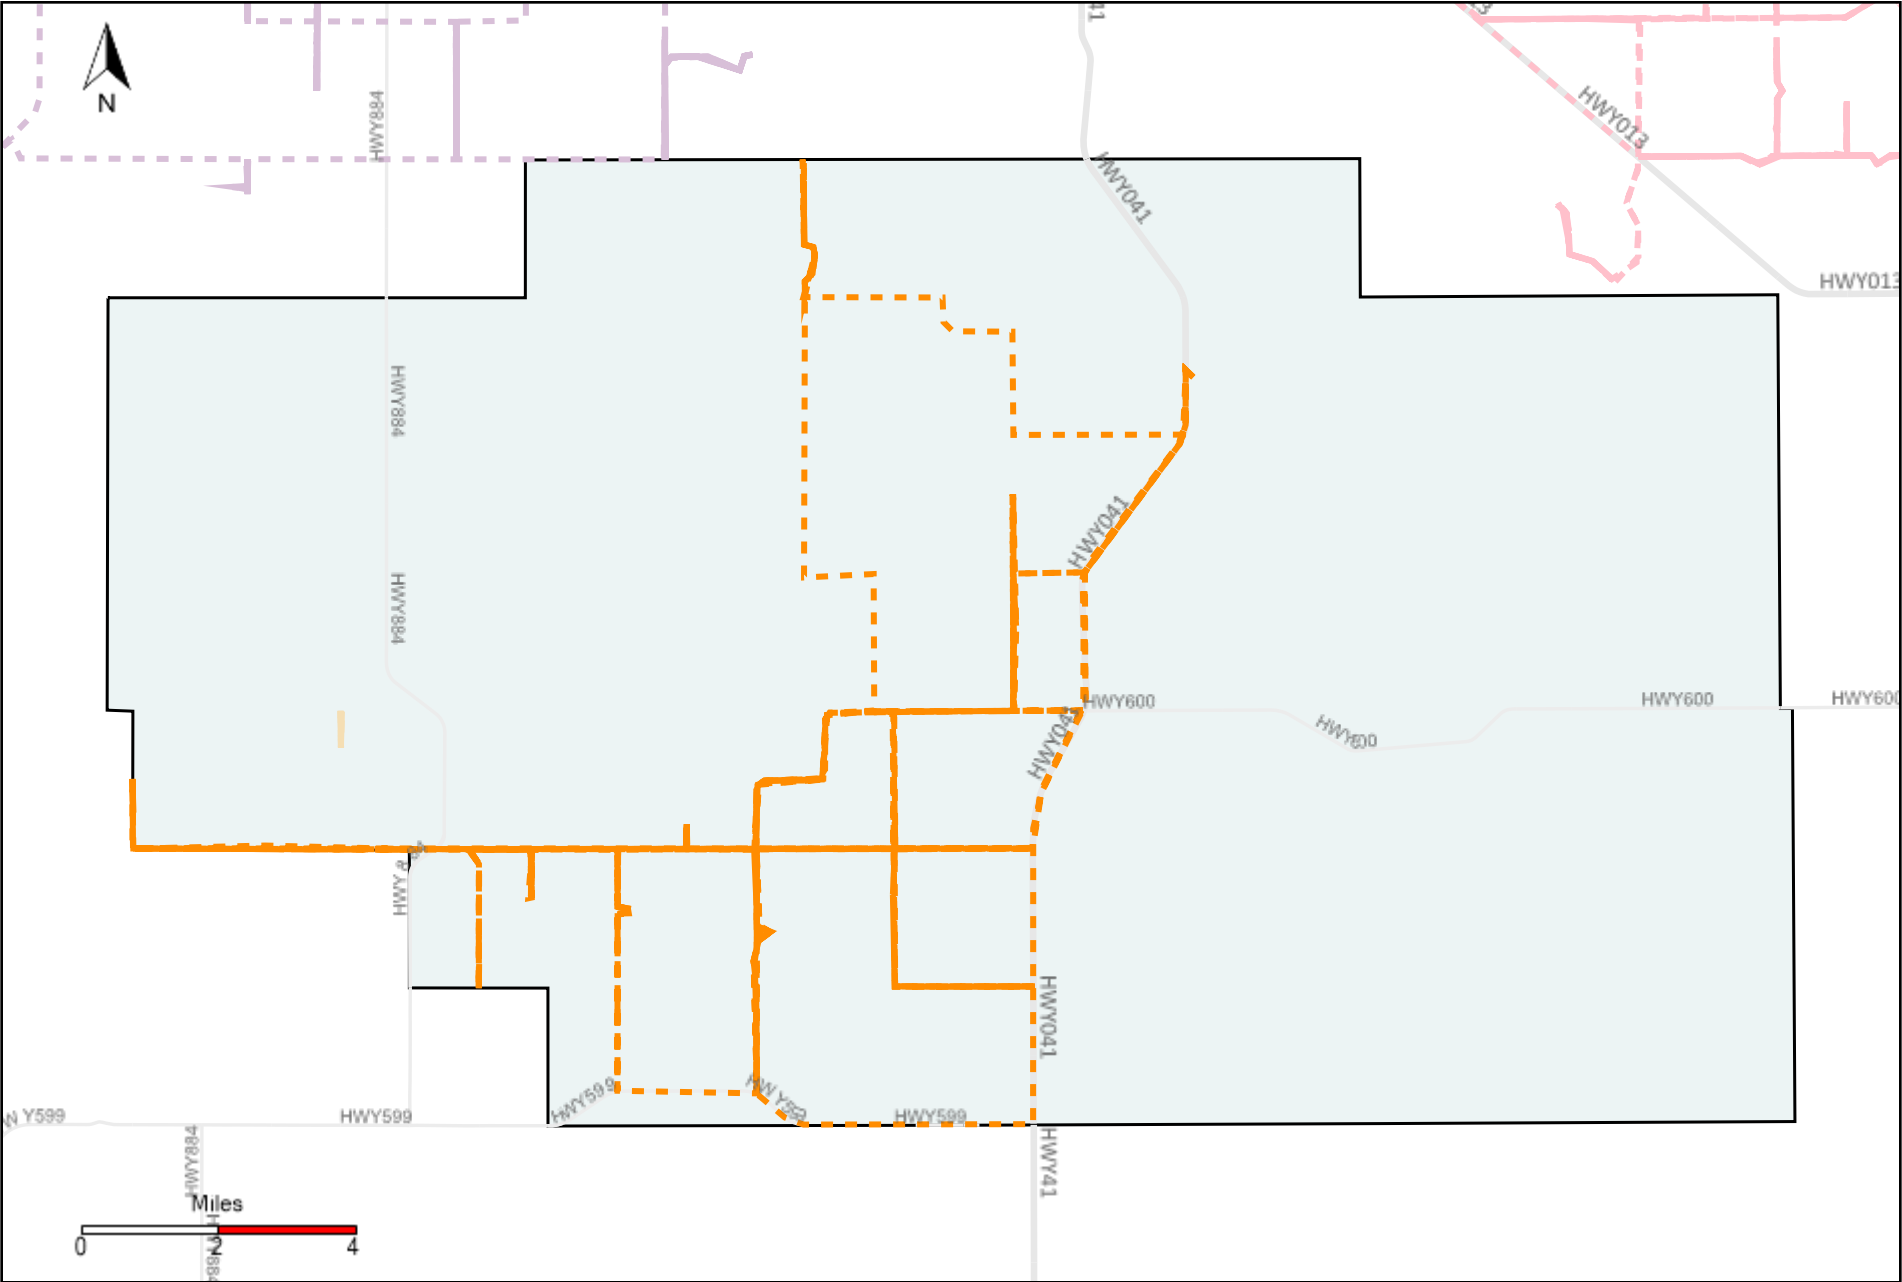

Division: 1 Grader Report(2021-08-15 ~ 2021-08-21)

Vehicle Name List	Total Distance(km)	Total Hours
*****	1303.34	130 hrs 23 min 42 sec

Division: 3 Grader Report(2021-08-15 ~ 2021-08-21)

Vehicle Name List	Total Distance(km)	Total Hours
*****	2265.15	255 hrs 38 min 0 sec

Division: 4 Grader Report(2021-08-15 ~ 2021-08-21)

Vehicle Name List	Total Distance(km)	Total Hours
*****	1544.29	167 hrs 5 min 16 sec

Division: 5 Grader Report(2021-08-15 ~ 2021-08-21)

Vehicle Name List	Total Distance(km)	Total Hours
*****	1010.19	91 hrs 31 min 5 sec

Division: 6 Grader Report(2021-08-15 ~ 2021-08-21)

Vehicle Name List	Total Distance(km)	Total Hours
*****	2033.32	222 hrs 21 min 4 sec

Division: 7 Grader Report(2021-08-15 ~ 2021-08-21)

Vehicle Name List	Total Distance(km)	Total Hours
*****	1594.33	181 hrs 47 min 10 sec