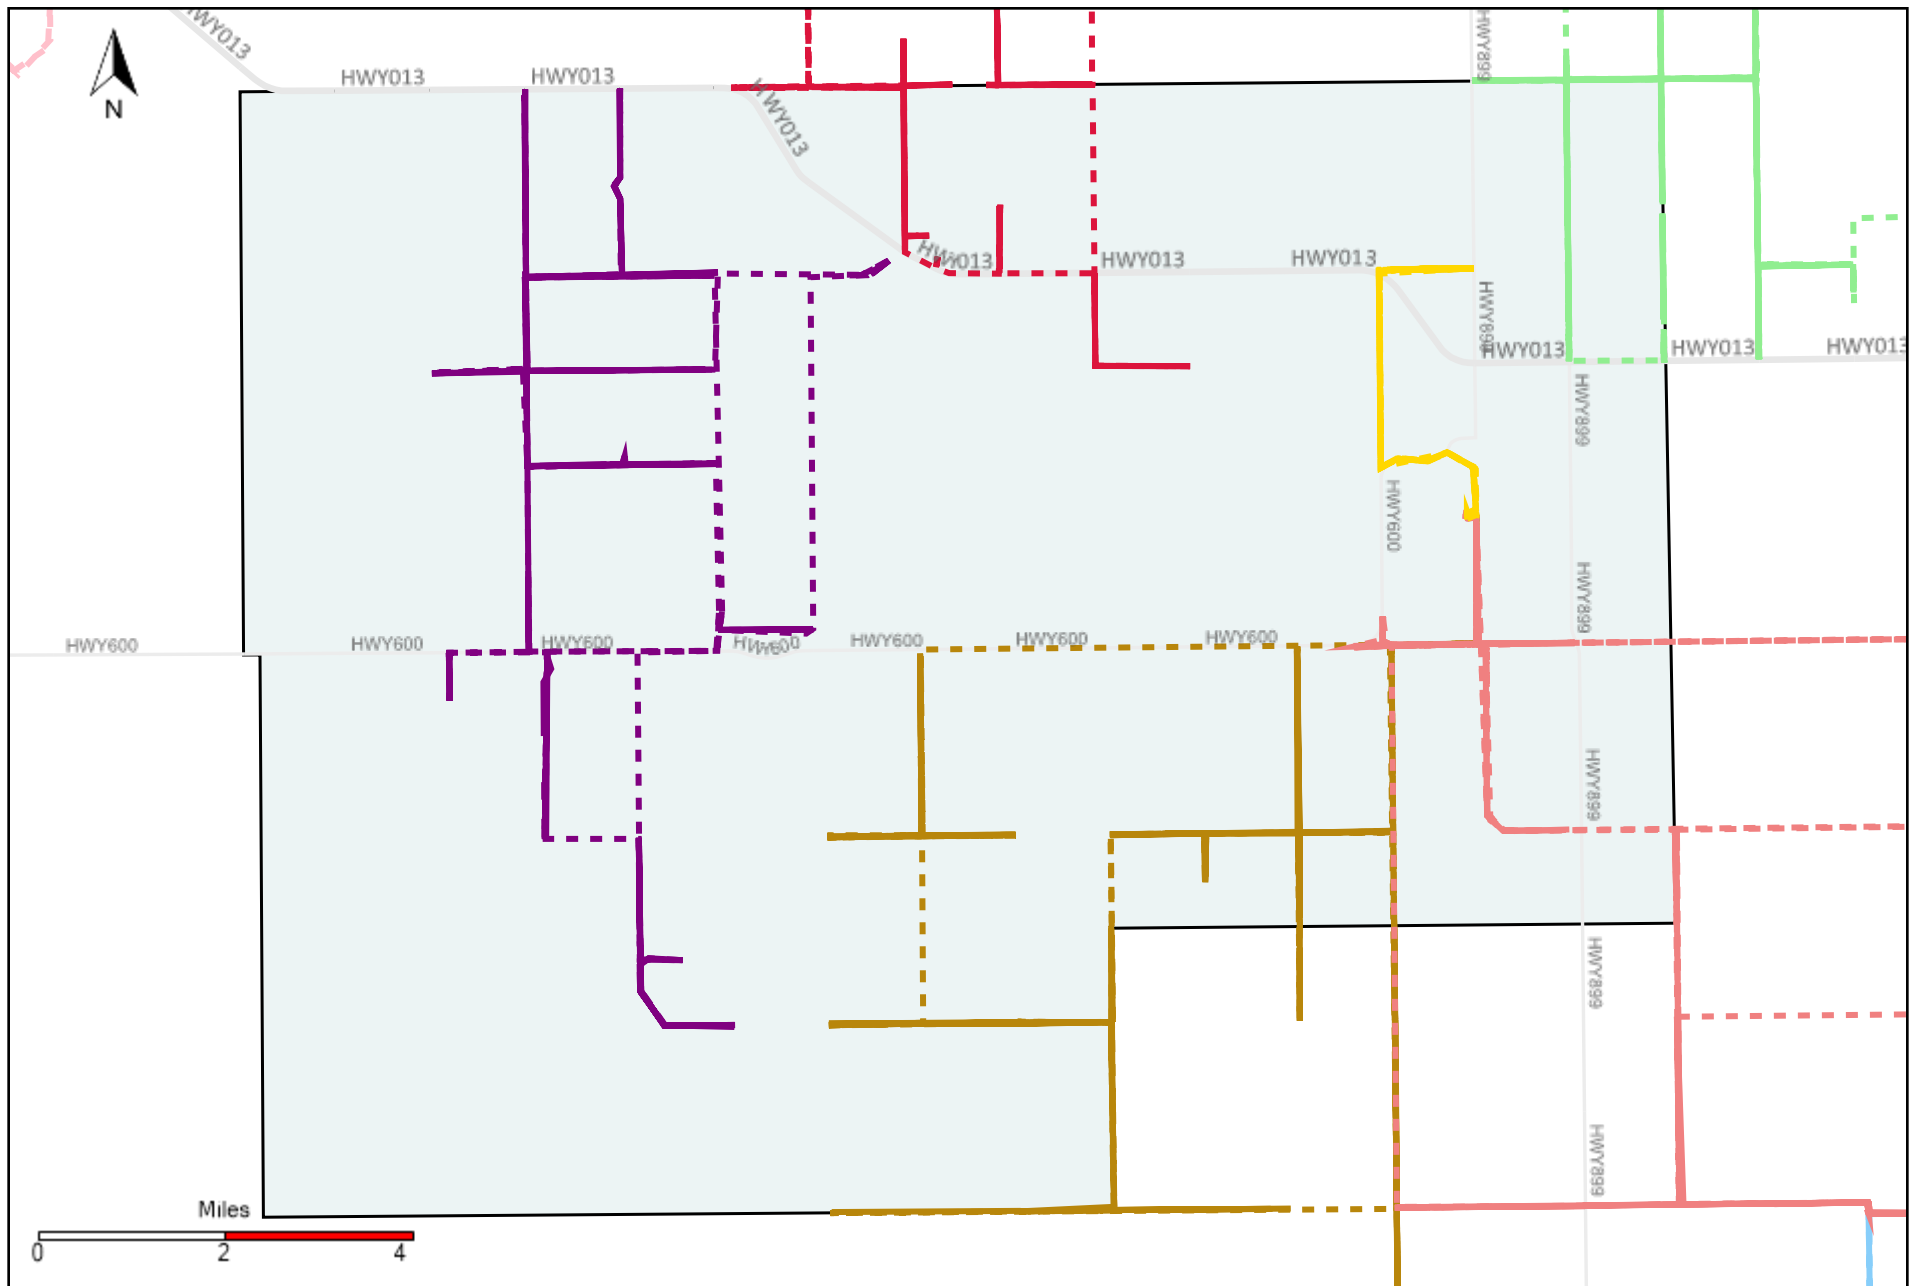

Division: 1 Grader Report(2021-08-15 ~ 2021-08-21)

Vehicle Name List	Total Distance(km)	Total Hours
*****	1303.34	130 hrs 23 min 42 sec

Division: 3 Grader Report(2021-08-15 ~ 2021-08-21)

Vehicle Name List	Total Distance(km)	Total Hours
*****	2265.15	255 hrs 38 min 0 sec

Division: 4 Grader Report(2021-08-15 ~ 2021-08-21)

Vehicle Name List	Total Distance(km)	Total Hours
*****	1544.29	167 hrs 5 min 16 sec

Division: 5 Grader Report(2021-08-15 ~ 2021-08-21)

Vehicle Name List	Total Distance(km)	Total Hours
*****	1010.19	91 hrs 31 min 5 sec

Division: 6 Grader Report(2021-08-15 ~ 2021-08-21)

Vehicle Name List	Total Distance(km)	Total Hours
*****	2033.32	222 hrs 21 min 4 sec

Division: 7 Grader Report(2021-08-15 ~ 2021-08-21)

Vehicle Name List	Total Distance(km)	Total Hours
*****	1594.33	181 hrs 47 min 10 sec