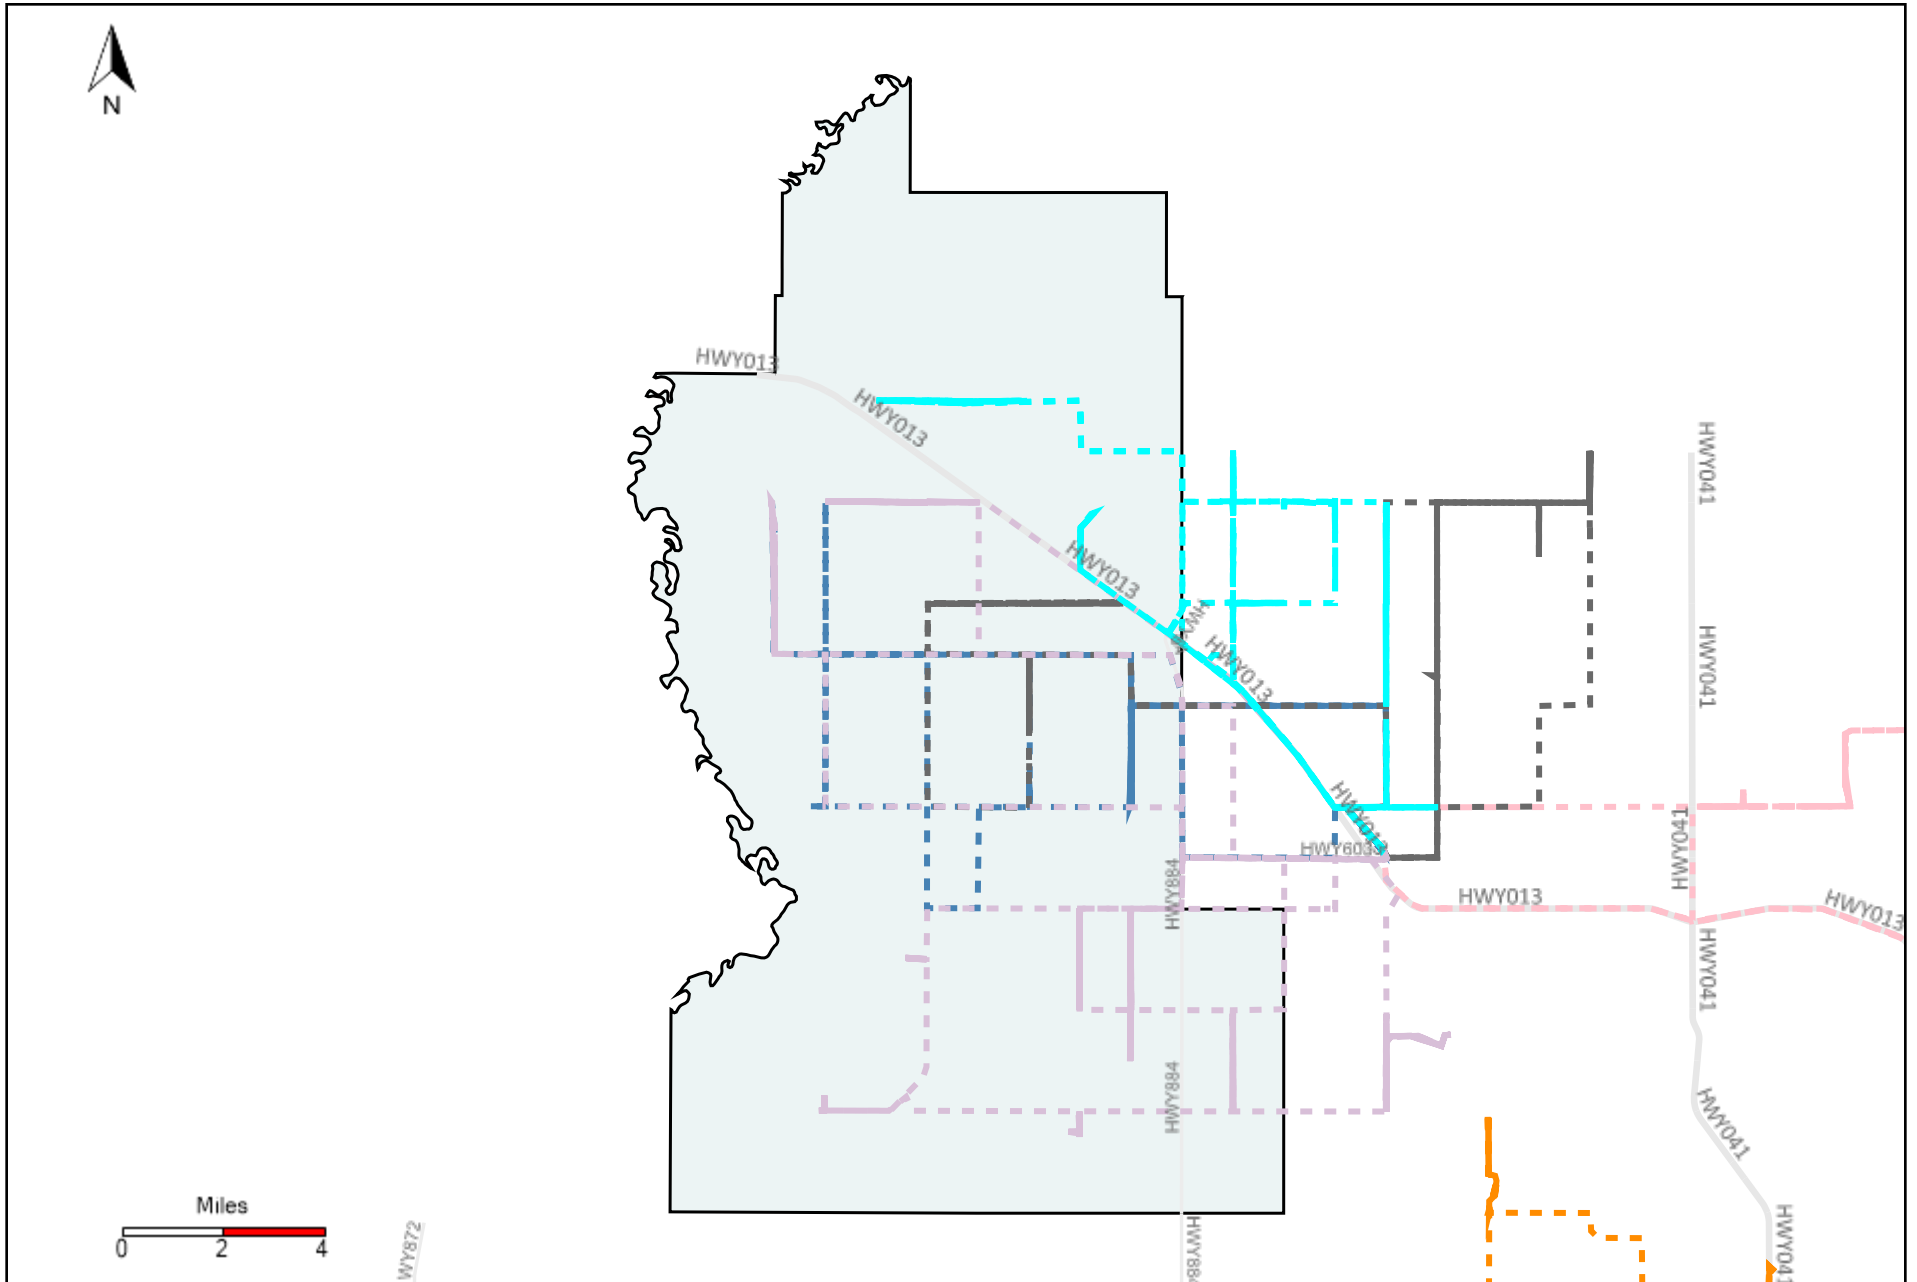

Division: 1 Grader Report(2021-08-15 ~ 2021-08-21)

Vehicle Name List	Total Distance(km)	Total Hours
*****	1303.34	130 hrs 23 min 42 sec

Division: 3 Grader Report(2021-08-15 ~ 2021-08-21)

Vehicle Name List	Total Distance(km)	Total Hours
*****	2265.15	255 hrs 38 min 0 sec

Division: 4 Grader Report(2021-08-15 ~ 2021-08-21)

Vehicle Name List	Total Distance(km)	Total Hours
*****	1544.29	167 hrs 5 min 16 sec

Division: 5 Grader Report(2021-08-15 ~ 2021-08-21)

Vehicle Name List	Total Distance(km)	Total Hours
*****	1010.19	91 hrs 31 min 5 sec

Division: 6 Grader Report(2021-08-15 ~ 2021-08-21)

Vehicle Name List	Total Distance(km)	Total Hours
*****	2033.32	222 hrs 21 min 4 sec

Division: 7 Grader Report(2021-08-15 ~ 2021-08-21)

Vehicle Name List	Total Distance(km)	Total Hours
*****	1594.33	181 hrs 47 min 10 sec