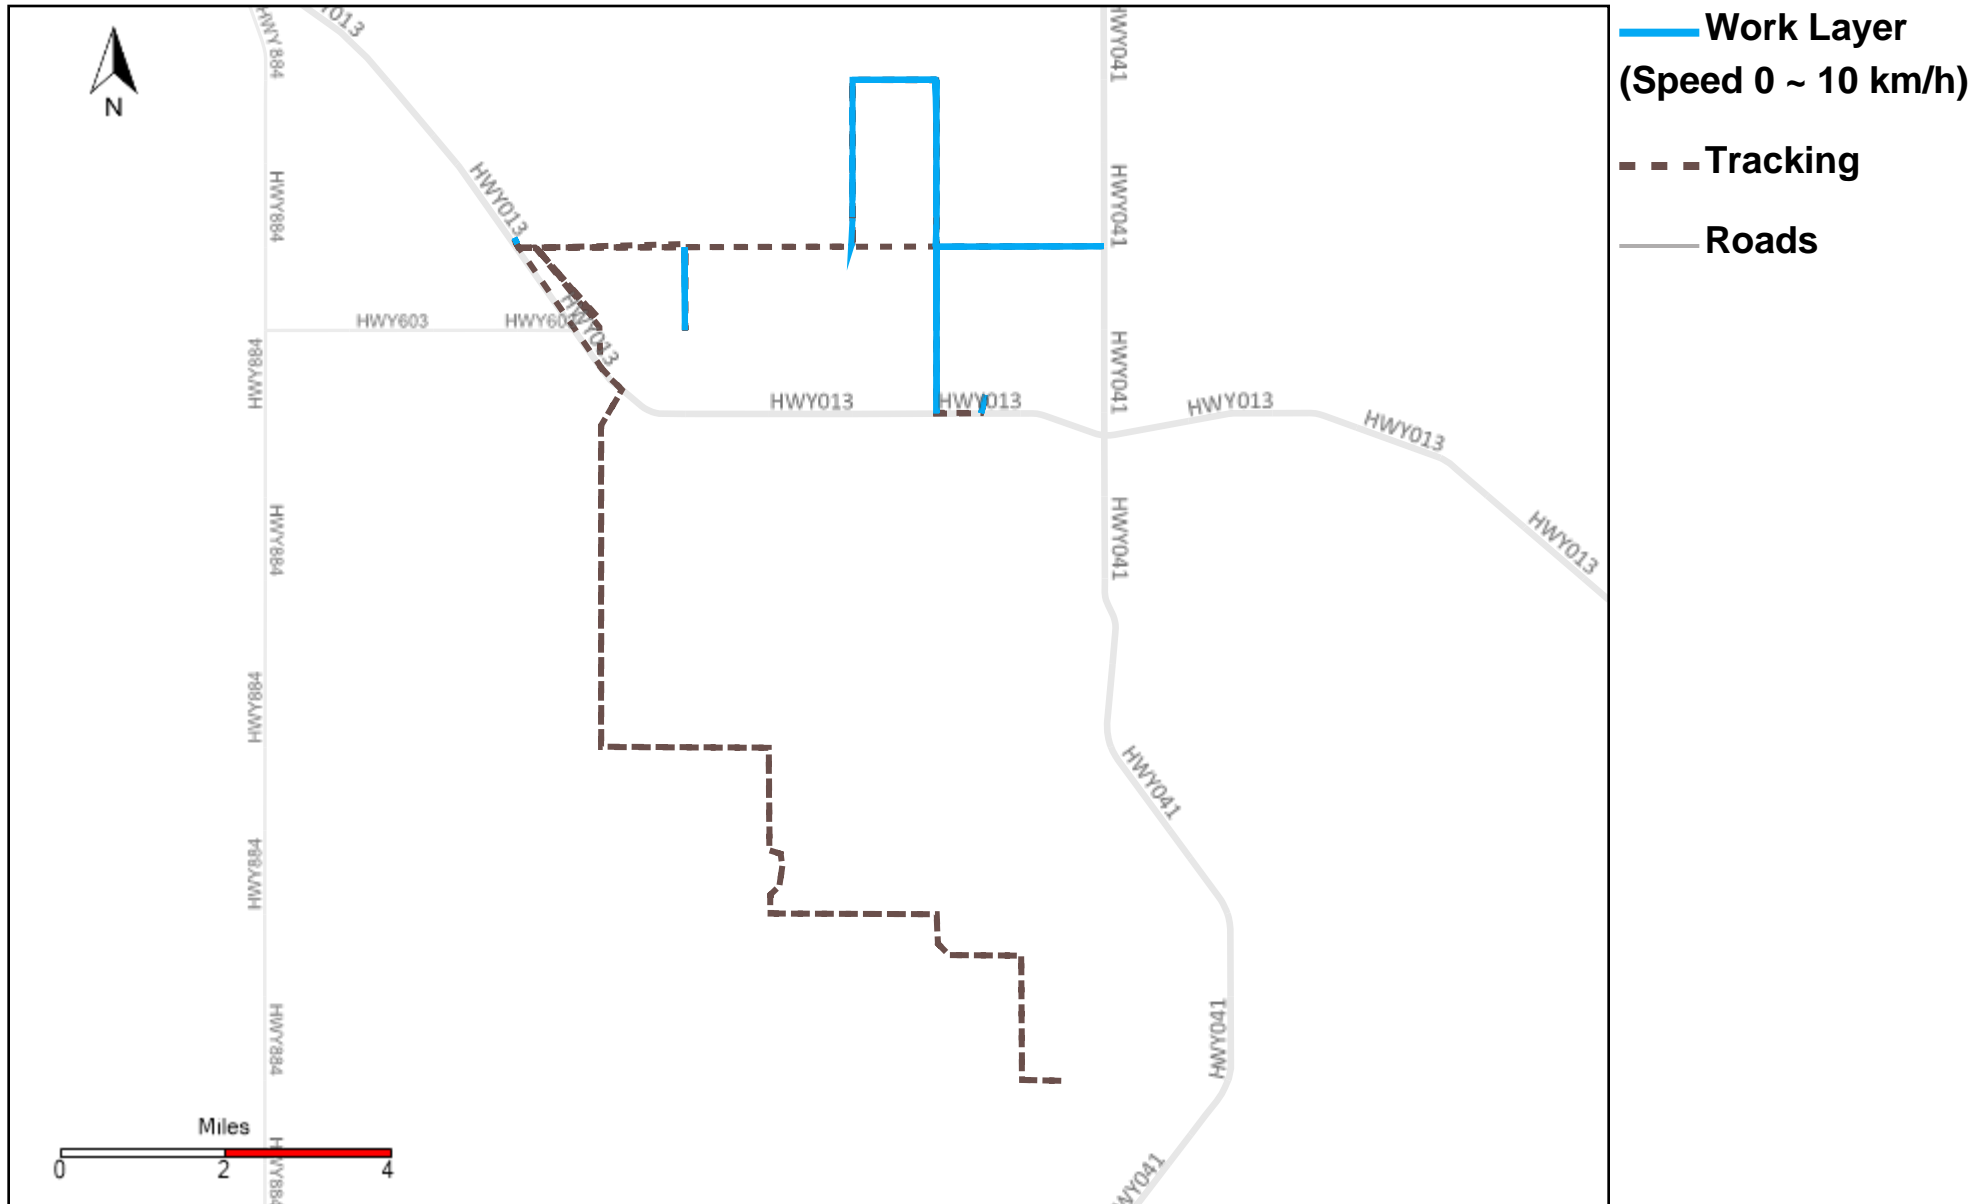

43-173_2021-09-19 ~ 2021-09-25 Tracking

Total Distance(km)	Total Hours	Work Distance(km)	Work Hours
179.29	18 hrs 28 min 36 sec	67.83	11 hrs 33 min 42 sec