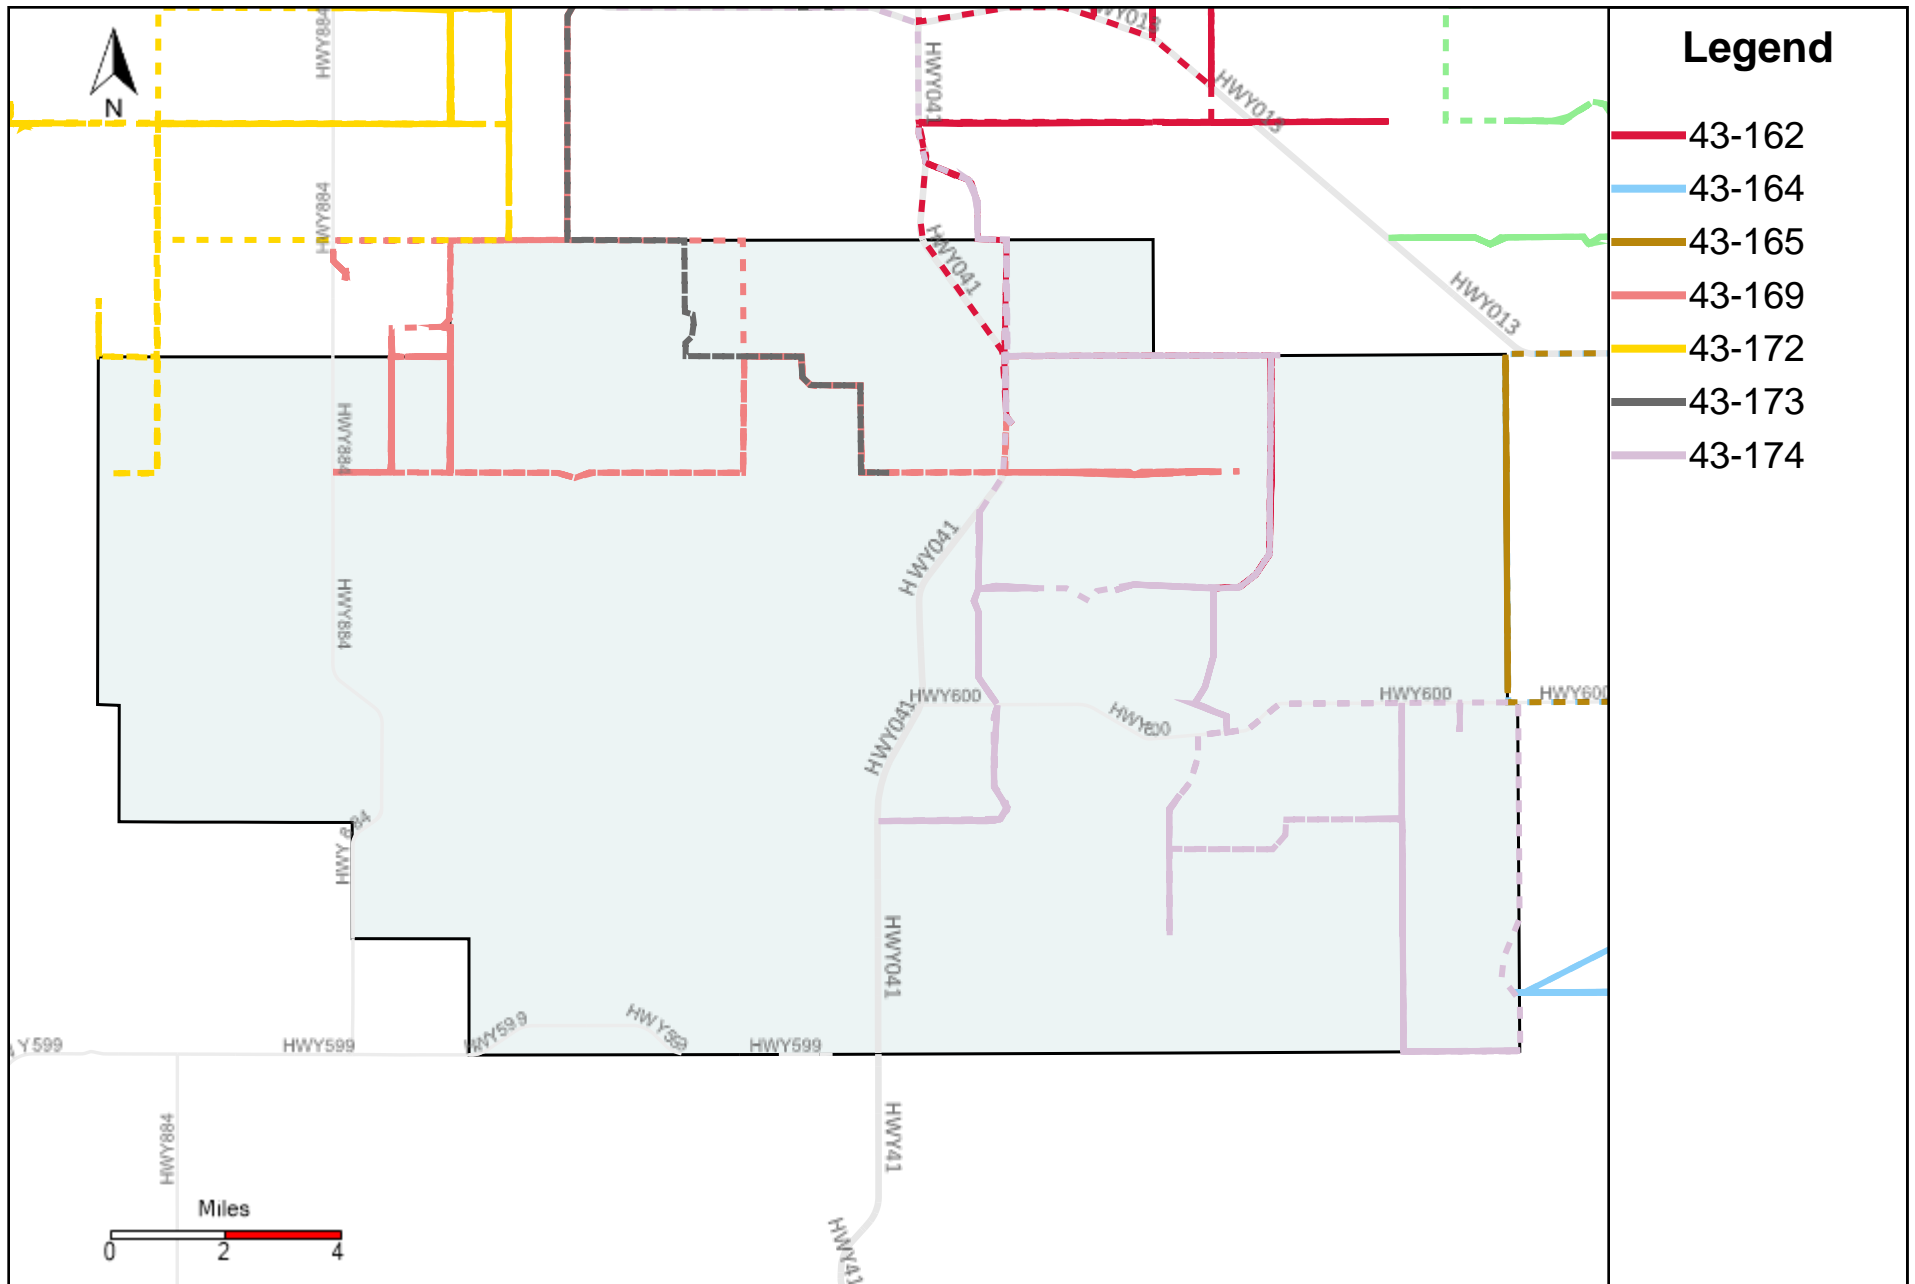

Division: 5 Grader Report(2021-09-19 ~ 2021-09-25)

Vehicle Name List	Total Distance(km)	Total Hours
43-162, 43-164, 43-165, 43-169, 43-172, 43-173, 43-174	2402.61	232 hrs 19 min 44 sec