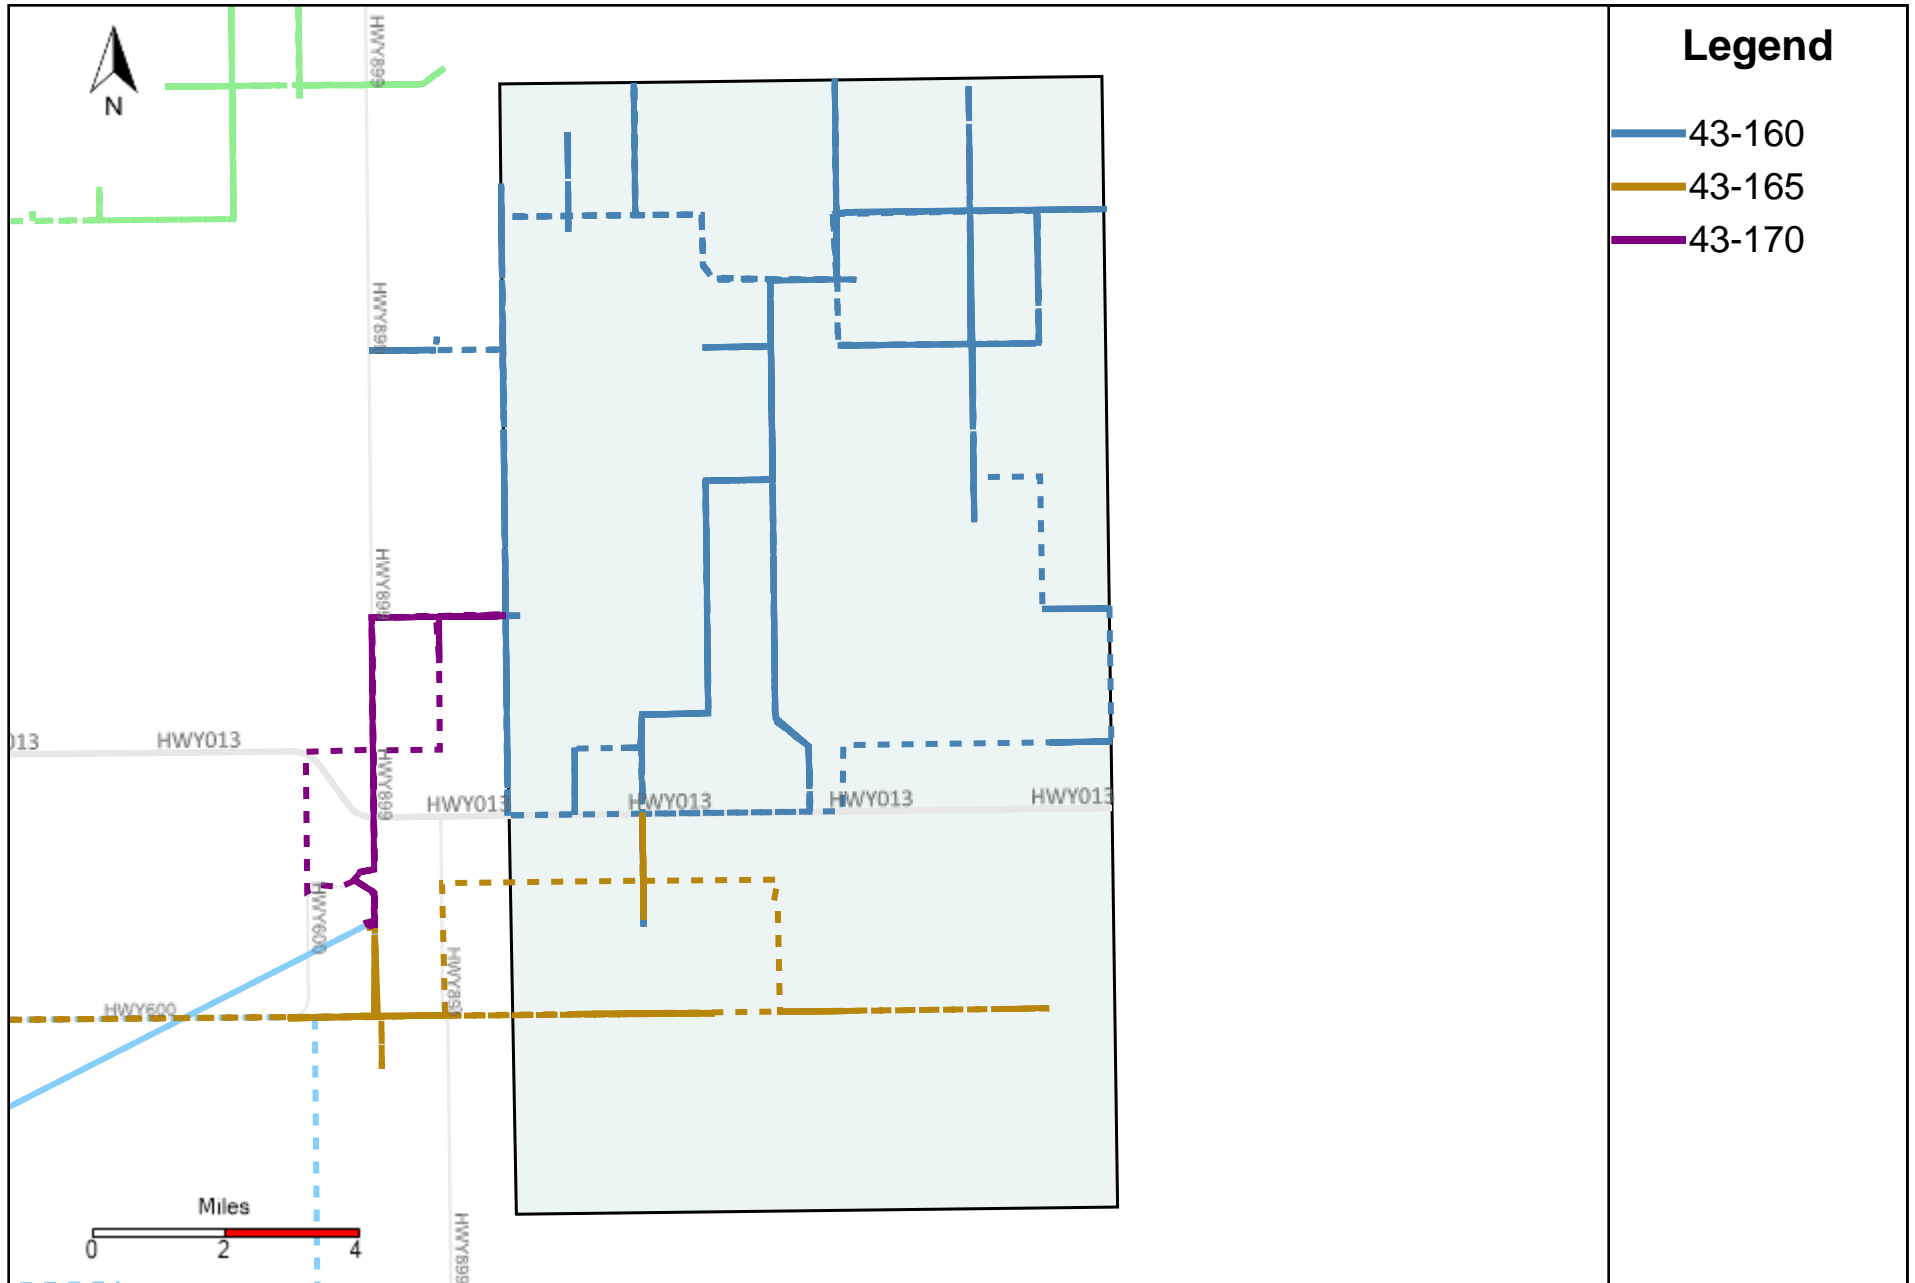

Provost Weekly Grader Report (2021-09-19 ~ 2021-09-25)

Division: 1 Grader Report(2021-09-19 ~ 2021-09-25)

Vehicle Name List	Total Distance(km)	Total Hours
43-163, 43-164	729.41	67 hrs 4 min 18 sec

Division: 2 Grader Report(2021-09-19 ~ 2021-09-25)

Vehicle Name List	Total Distance(km)	Total Hours
43-160, 43-165, 43-170	1132.63	117 hrs 44 min 58 sec

Division: 3 Grader Report(2021-09-19 ~ 2021-09-25)

Vehicle Name List	Total Distance(km)	Total Hours
43-160, 43-161, 43-164, 43-165, 43-170, 43-174	2230.05	222 hrs 1 min 16 sec