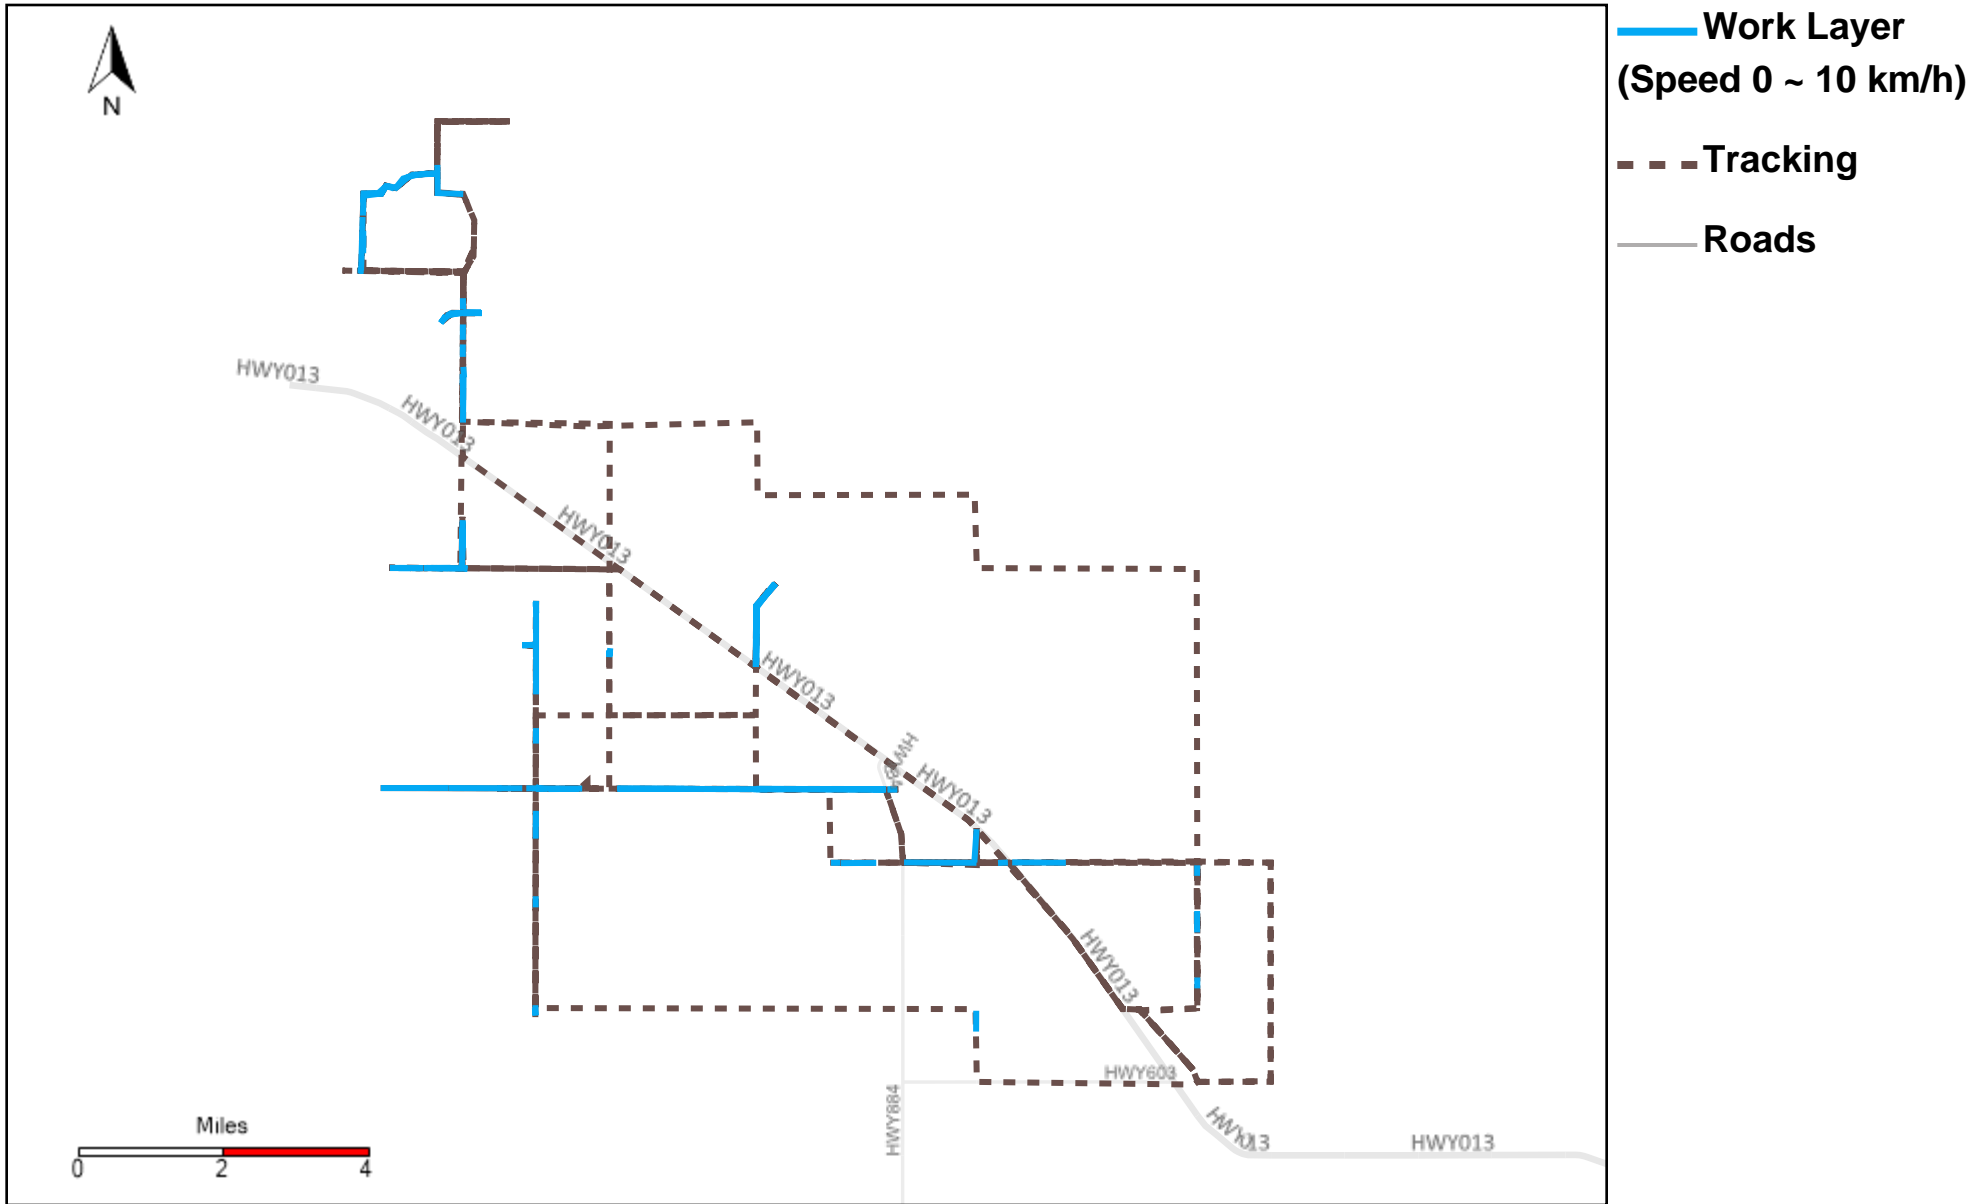

43-171_2021-09-19 ~ 2021-09-25 Tracking

Total Distance(km)	Total Hours	Work Distance(km)	Work Hours
570.1	49 hrs 50 min 28 sec	79.75	13 hrs 5 min 58 sec