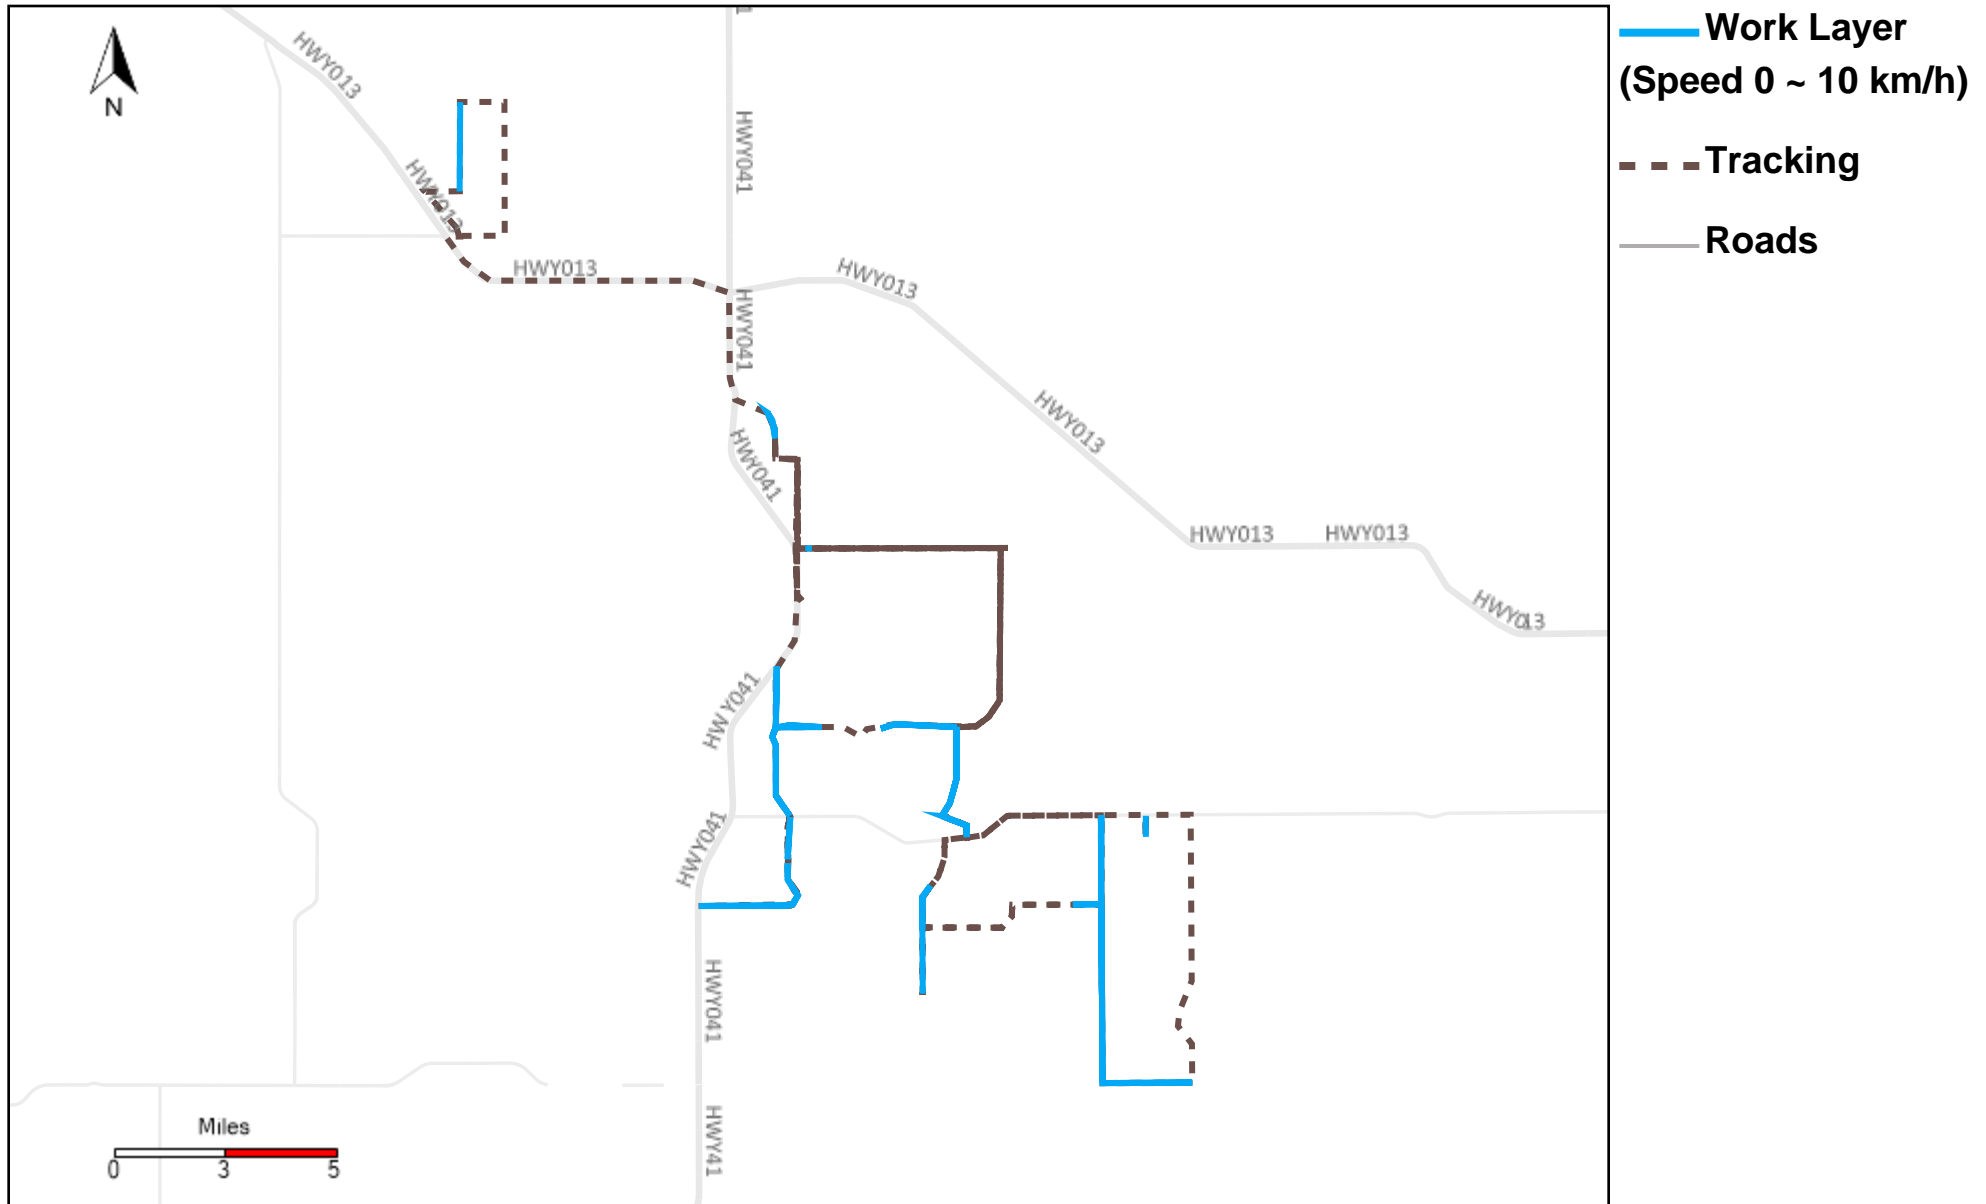

43-174_2021-09-19 ~ 2021-09-25 Tracking

Total Distance(km)	Total Hours	Work Distance(km)	Work Hours
360.11	37 hrs 3 min 31 sec	135.51	23 hrs 12 min 49 sec