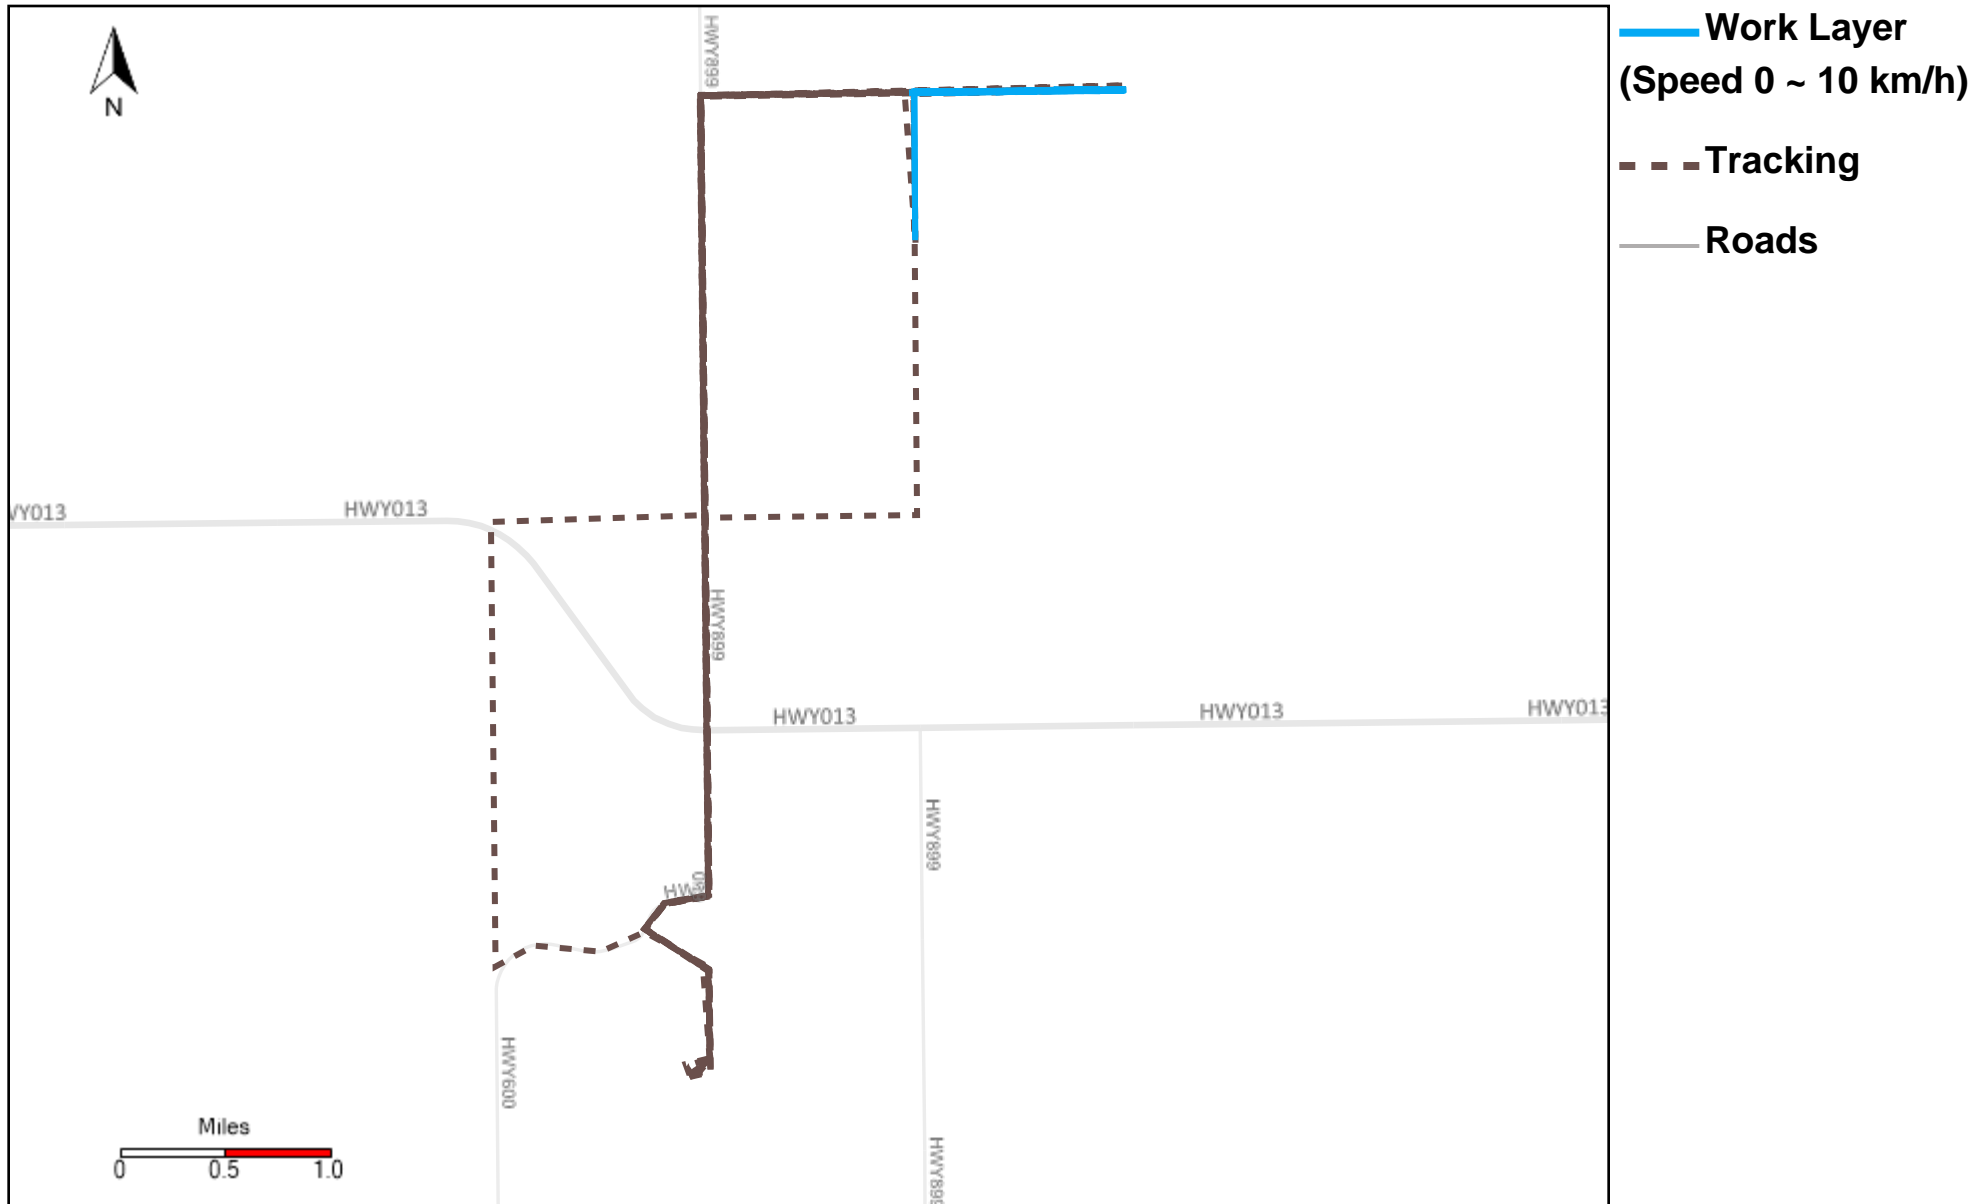

43-170_2021-09-19 ~ 2021-09-25 Tracking

Total Distance(km)	Total Hours	Work Distance(km)	Work Hours
346.37	43 hrs 14 min 39 sec	91.35	19 hrs 16 min 6 sec