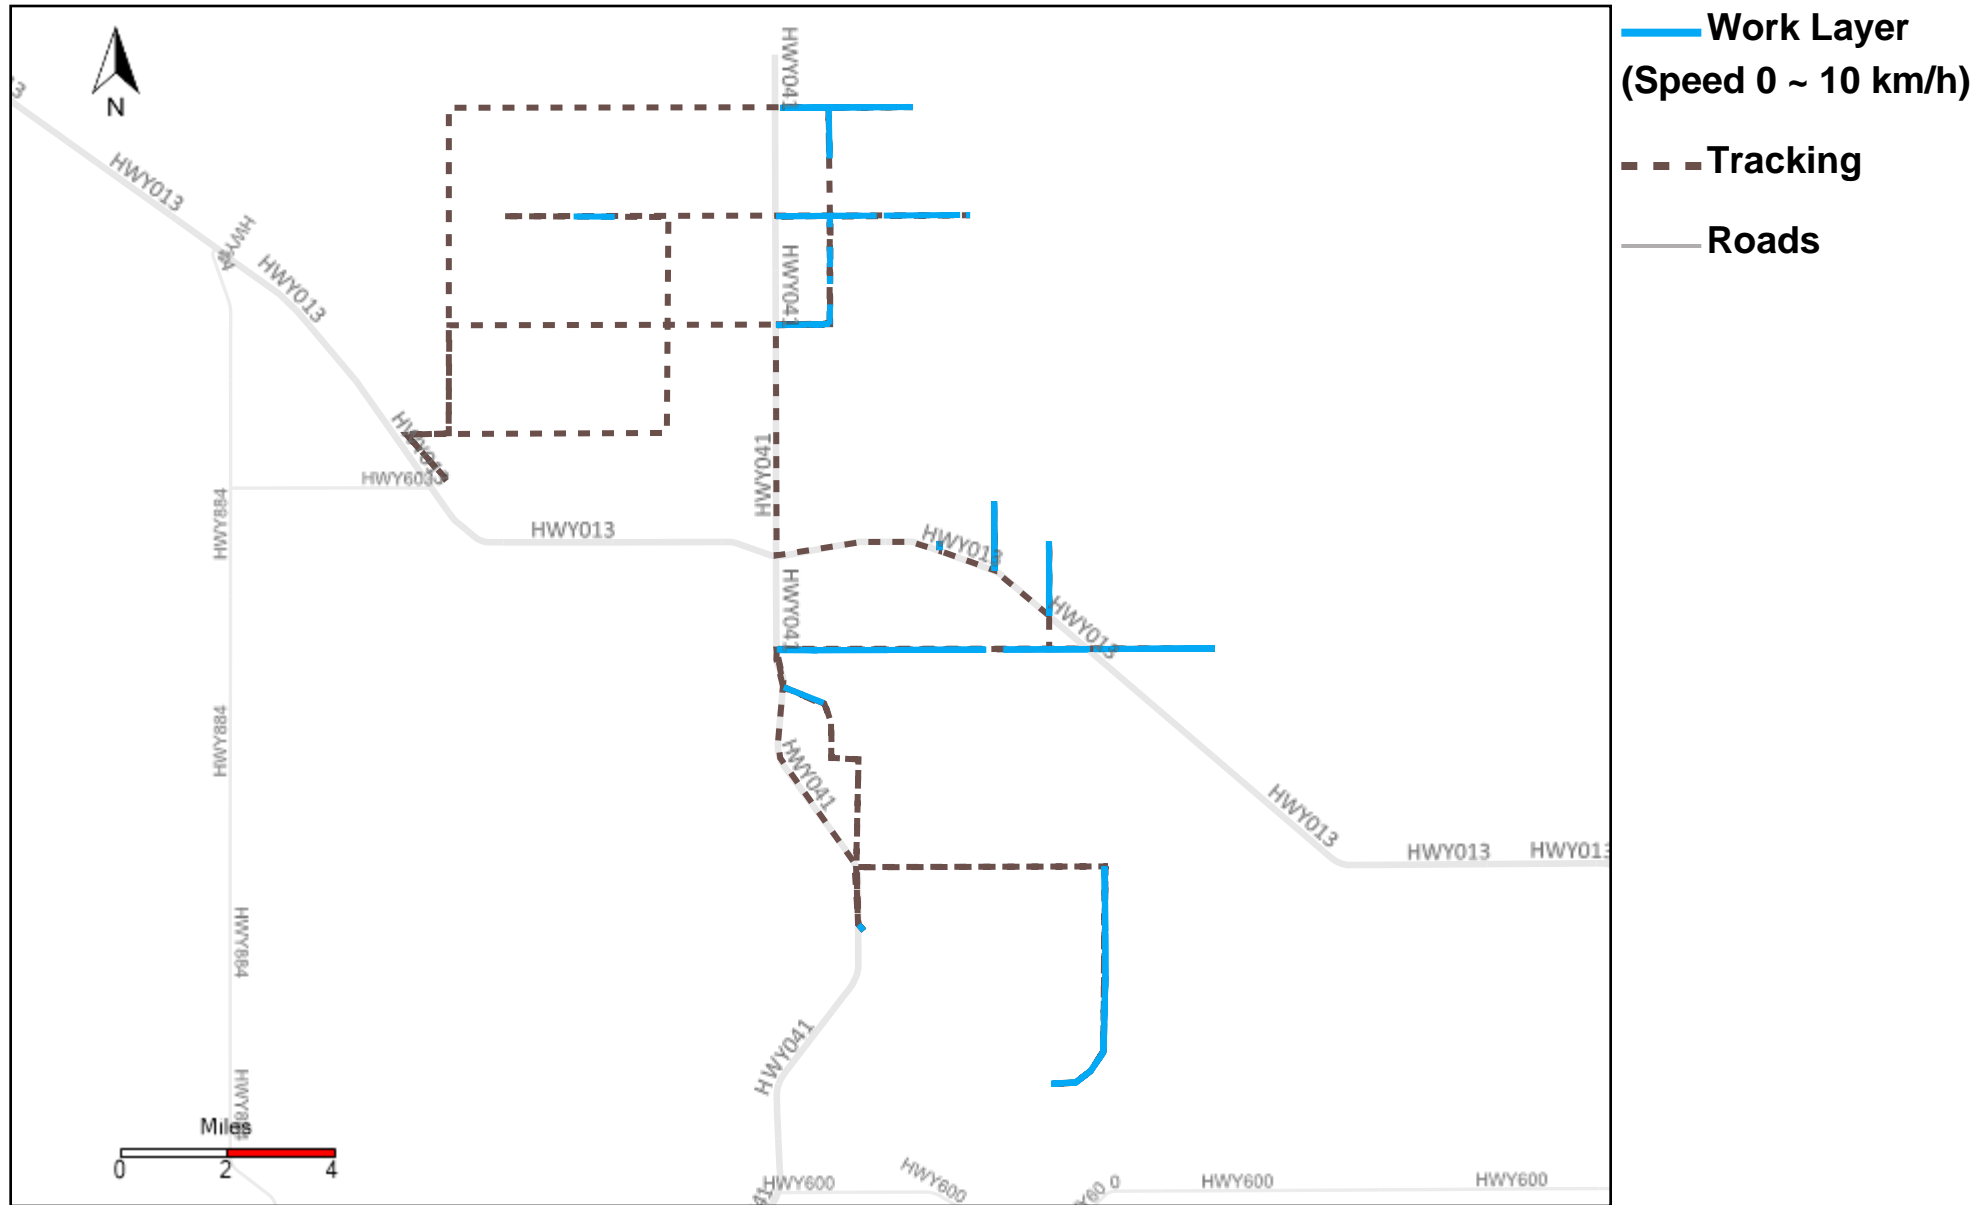

43-162_2021-09-19 ~ 2021-09-25 Tracking

Total Distance(km)	Total Hours	Work Distance(km)	Work Hours
388.54	35 hrs 4 min 57 sec	118.25	17 hrs 43 min 19 sec