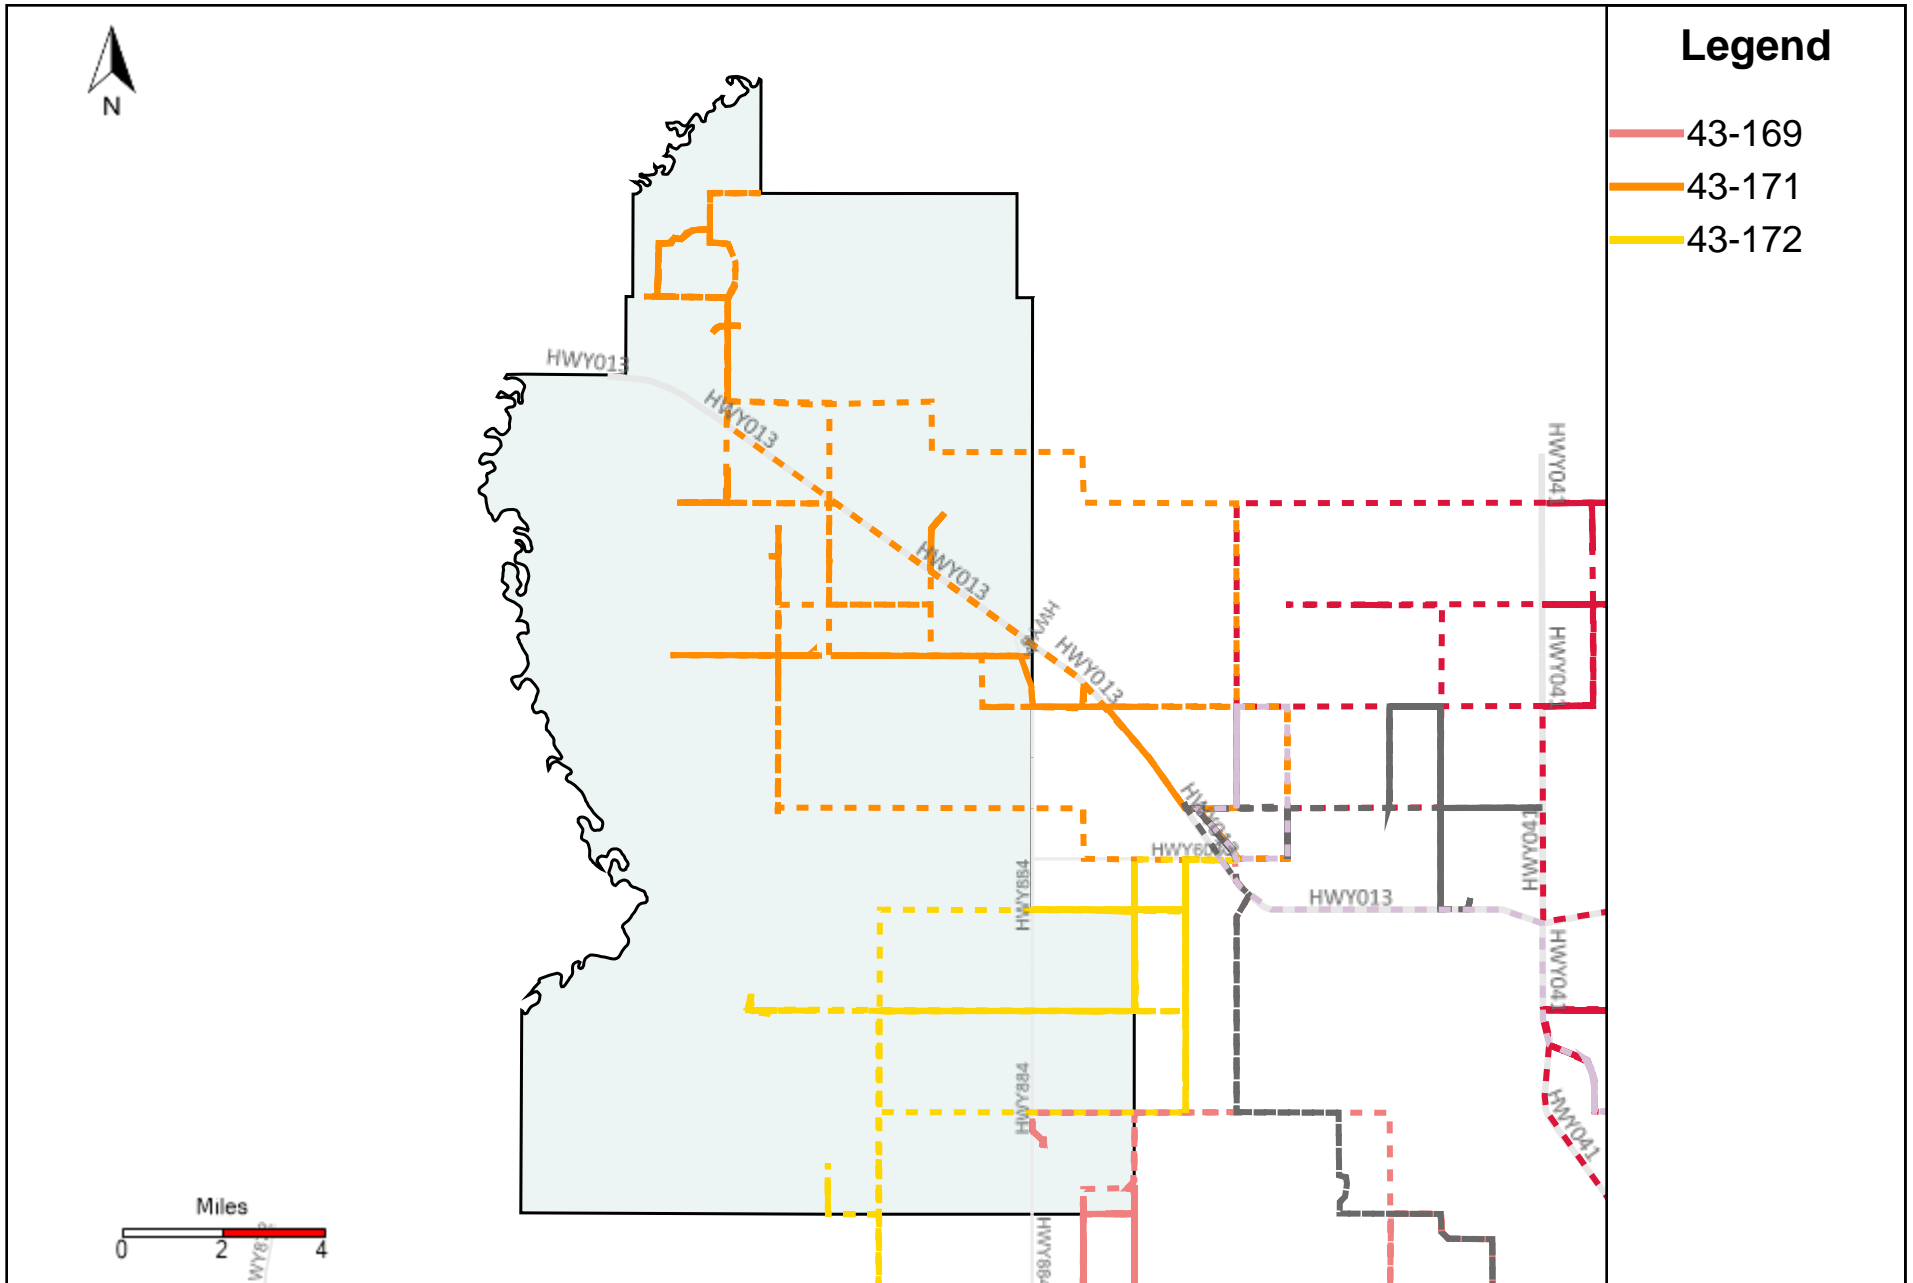

Vehicle Name List	Total Distance(km)	Total Hours
43-160, 43-165, 43-170	1132.63	117 hrs 44 min 58 sec

Division: 3 Grader Report(2021-09-19 ~ 2021-09-25)

Vehicle Name List	Total Distance(km)	Total Hours
43-160, 43-161, 43-164, 43-165, 43-170, 43-174	2230.05	222 hrs 1 min 16 sec

Division: 4 Grader Report(2021-09-19 ~ 2021-09-25)

Vehicle Name List	Total Distance(km)	Total Hours
43-160, 43-161, 43-162, 43-164, 43-165, 43-170, 43-174	2618.6	257 hrs 6 min 13 sec

Division: 5 Grader Report(2021-09-19 ~ 2021-09-25)

Vehicle Name List	Total Distance(km)	Total Hours
43-162, 43-164, 43-165, 43-169, 43-172, 43-173, 43-174	2402.61	232 hrs 19 min 44 sec

Division: 6 Grader Report(2021-09-19 ~ 2021-09-25)

Vehicle Name List	Total Distance(km)	Total Hours
43-162, 43-169, 43-171, 43-172, 43-173, 43-174	2441.72	242 hrs 58 min 11 sec

Division: 7 Grader Report(2021-09-19 ~ 2021-09-25)

Vehicle Name List	Total Distance(km)	Total Hours
43-169, 43-171, 43-172	1513.77	152 hrs 21 min 7 sec

Provost Weekly Grader Report

From 9/19/2021 To 9/25/2021