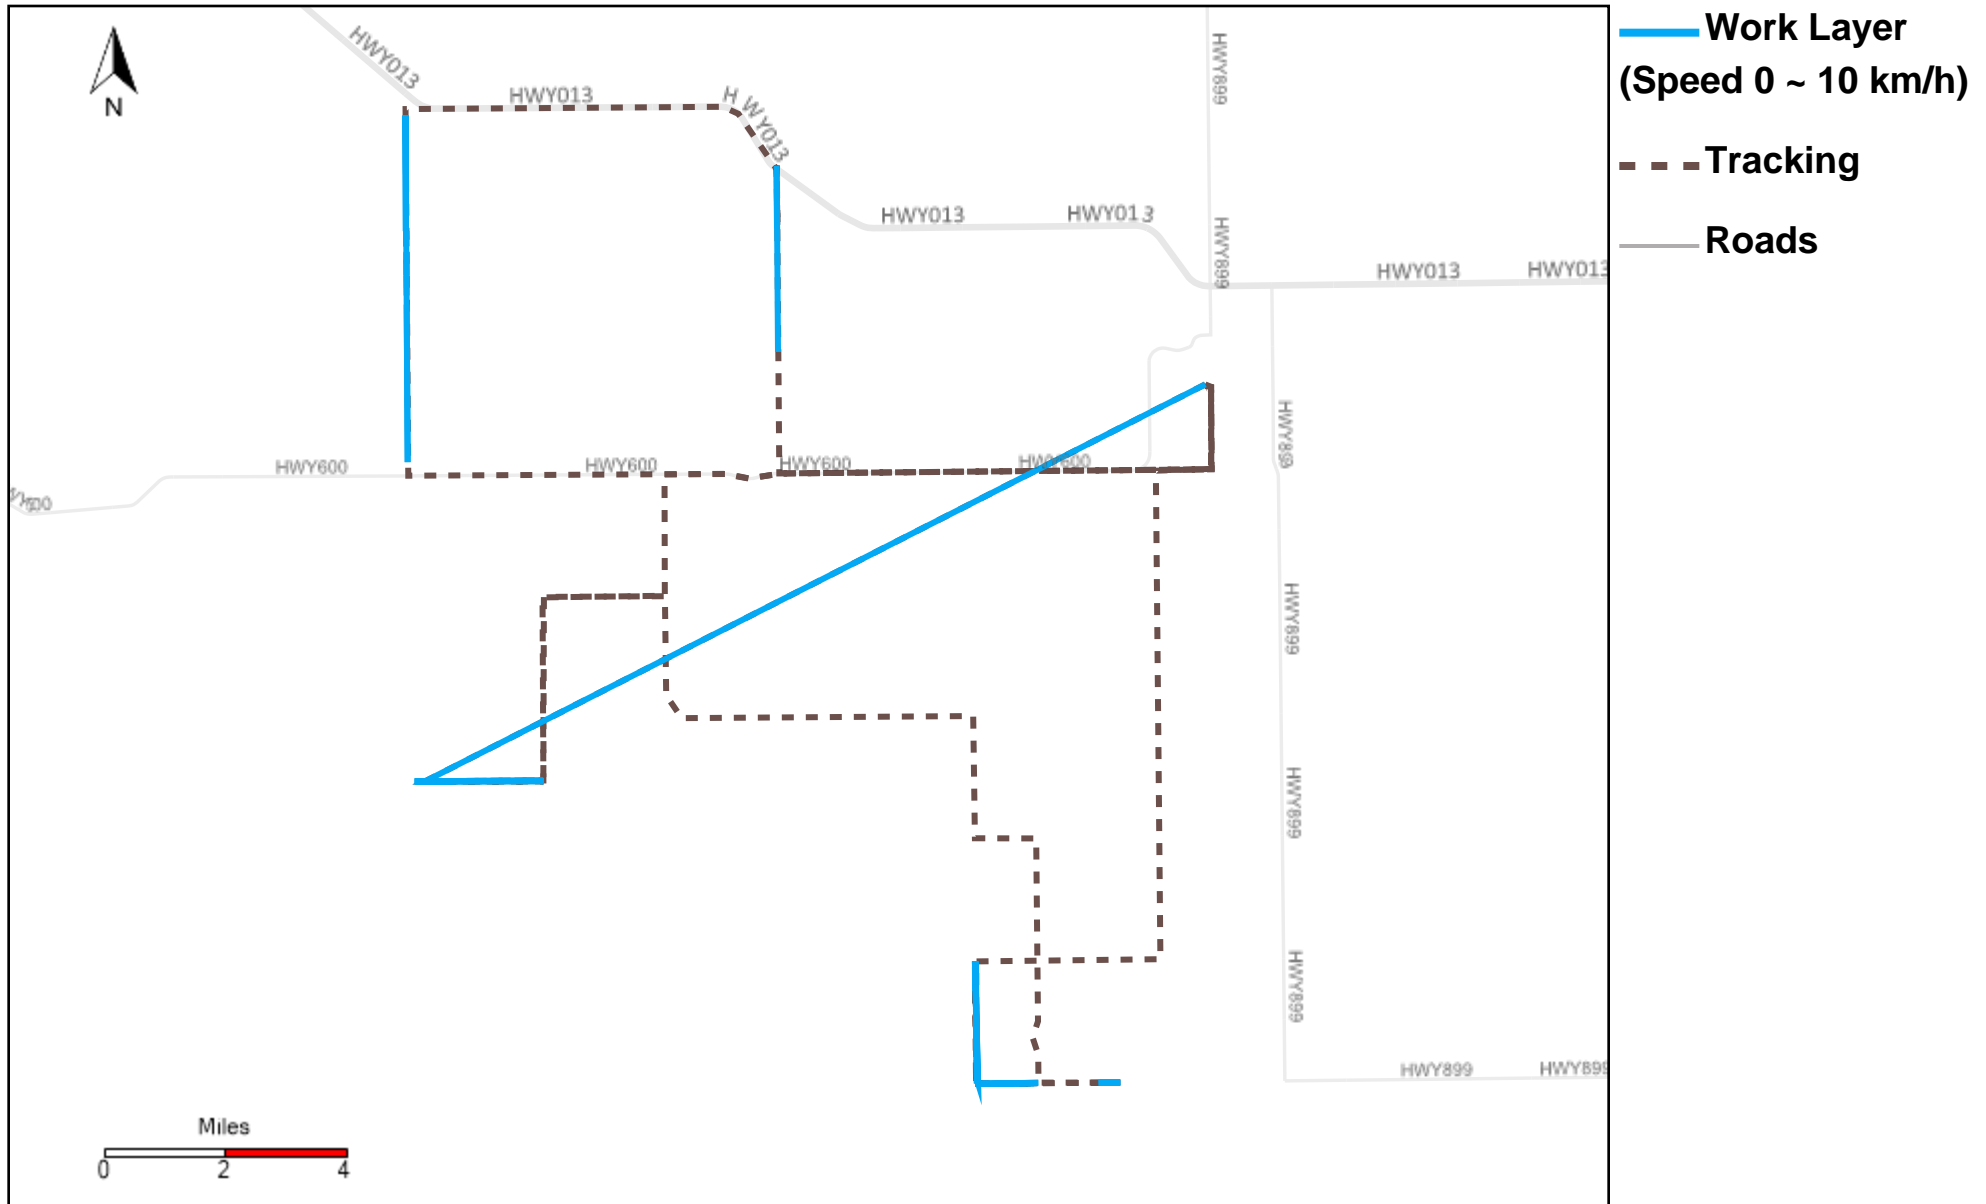

43-164_2021-09-19 ~ 2021-09-25 Tracking

Total Distance(km)	Total Hours	Work Distance(km)	Work Hours
283.61	16 hrs 52 min 47 sec	130.01	11 hrs 9 min 36 sec