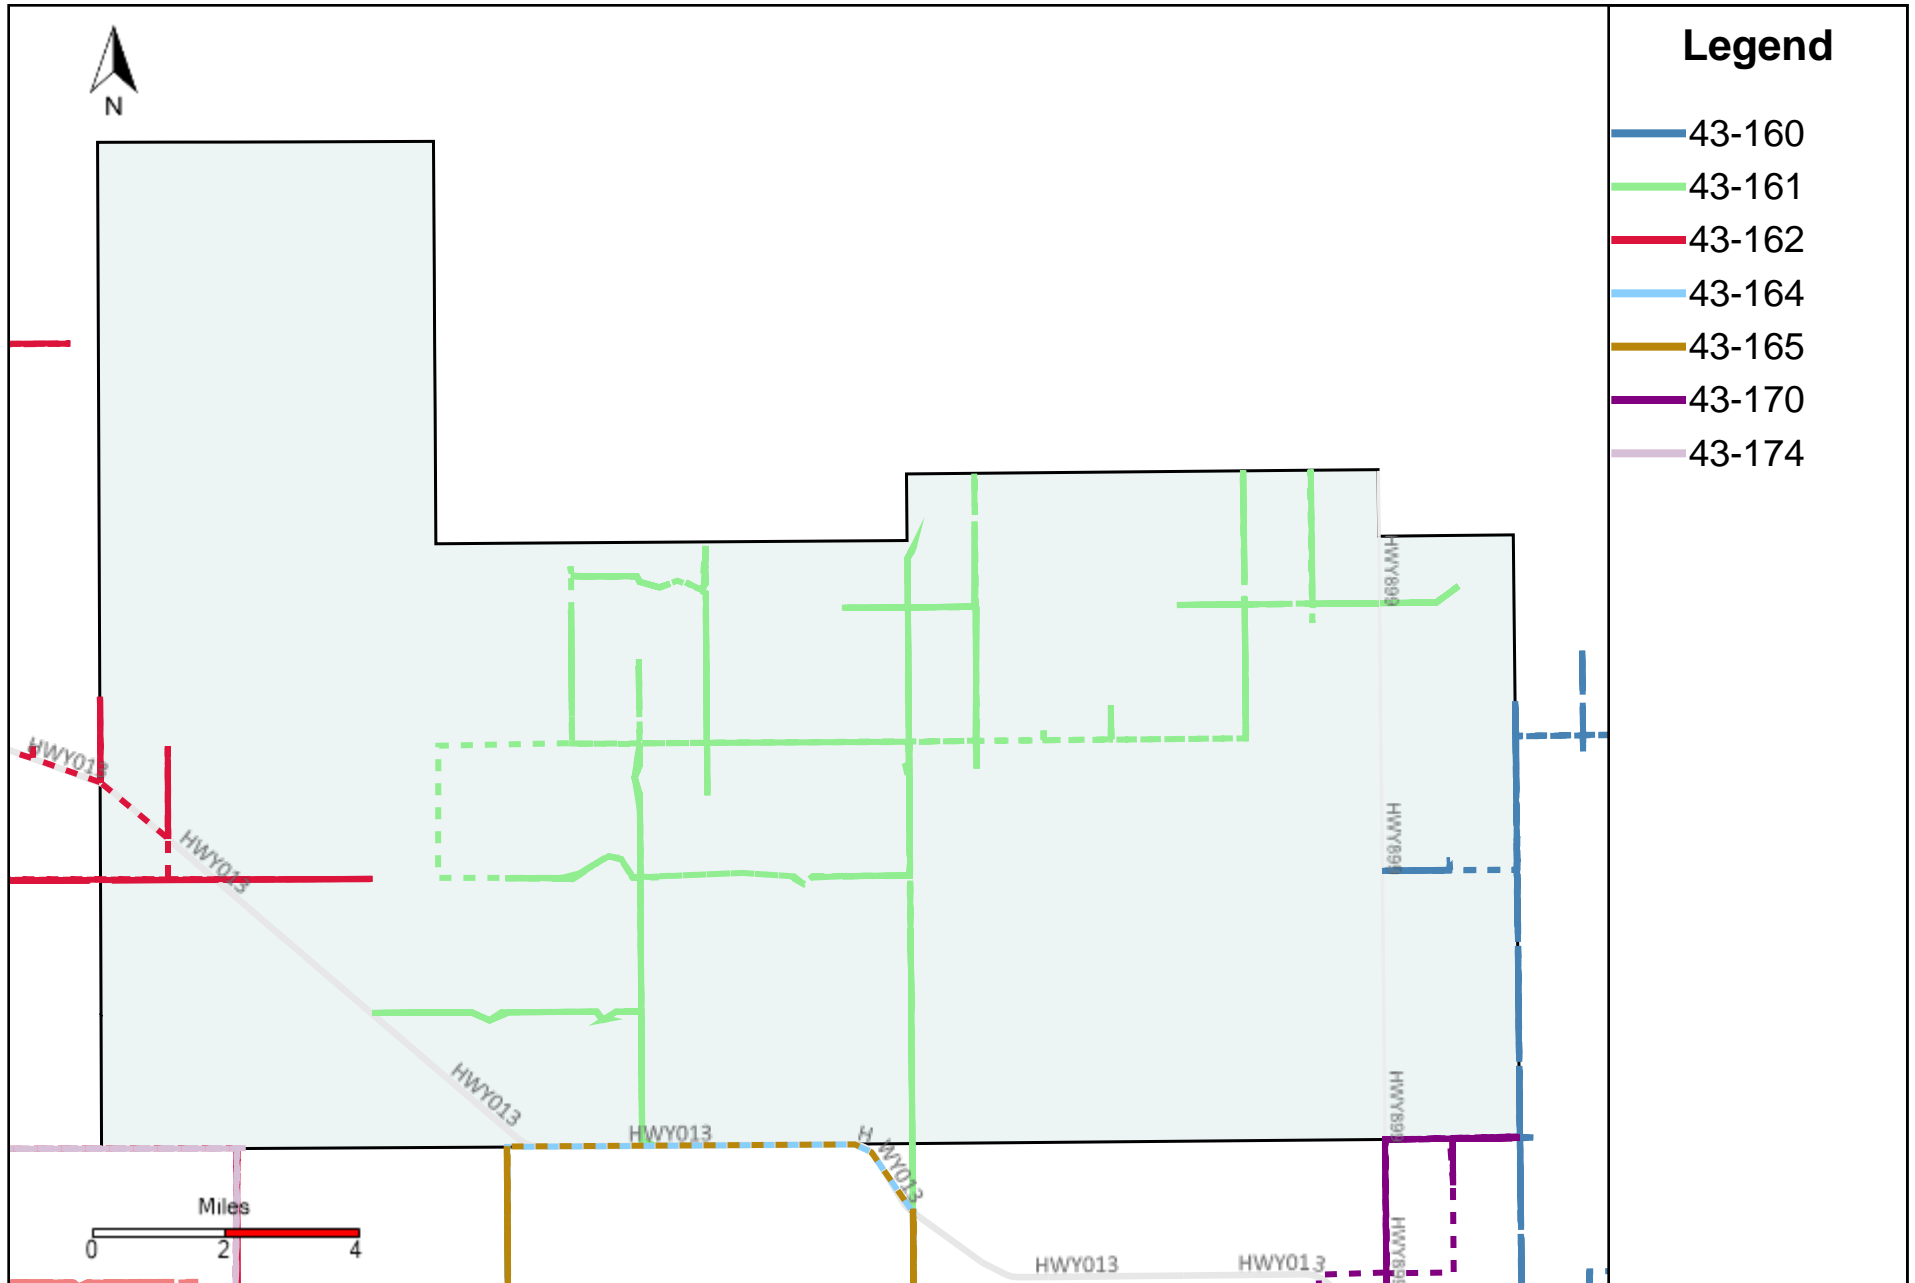

Division: 4 Grader Report(2021-09-19 ~ 2021-09-25)

Vehicle Name List	Total Distance(km)	Total Hours
43-160, 43-161, 43-162, 43-164, 43-165, 43-170, 43-174	2618.6	257 hrs 6 min 13 sec