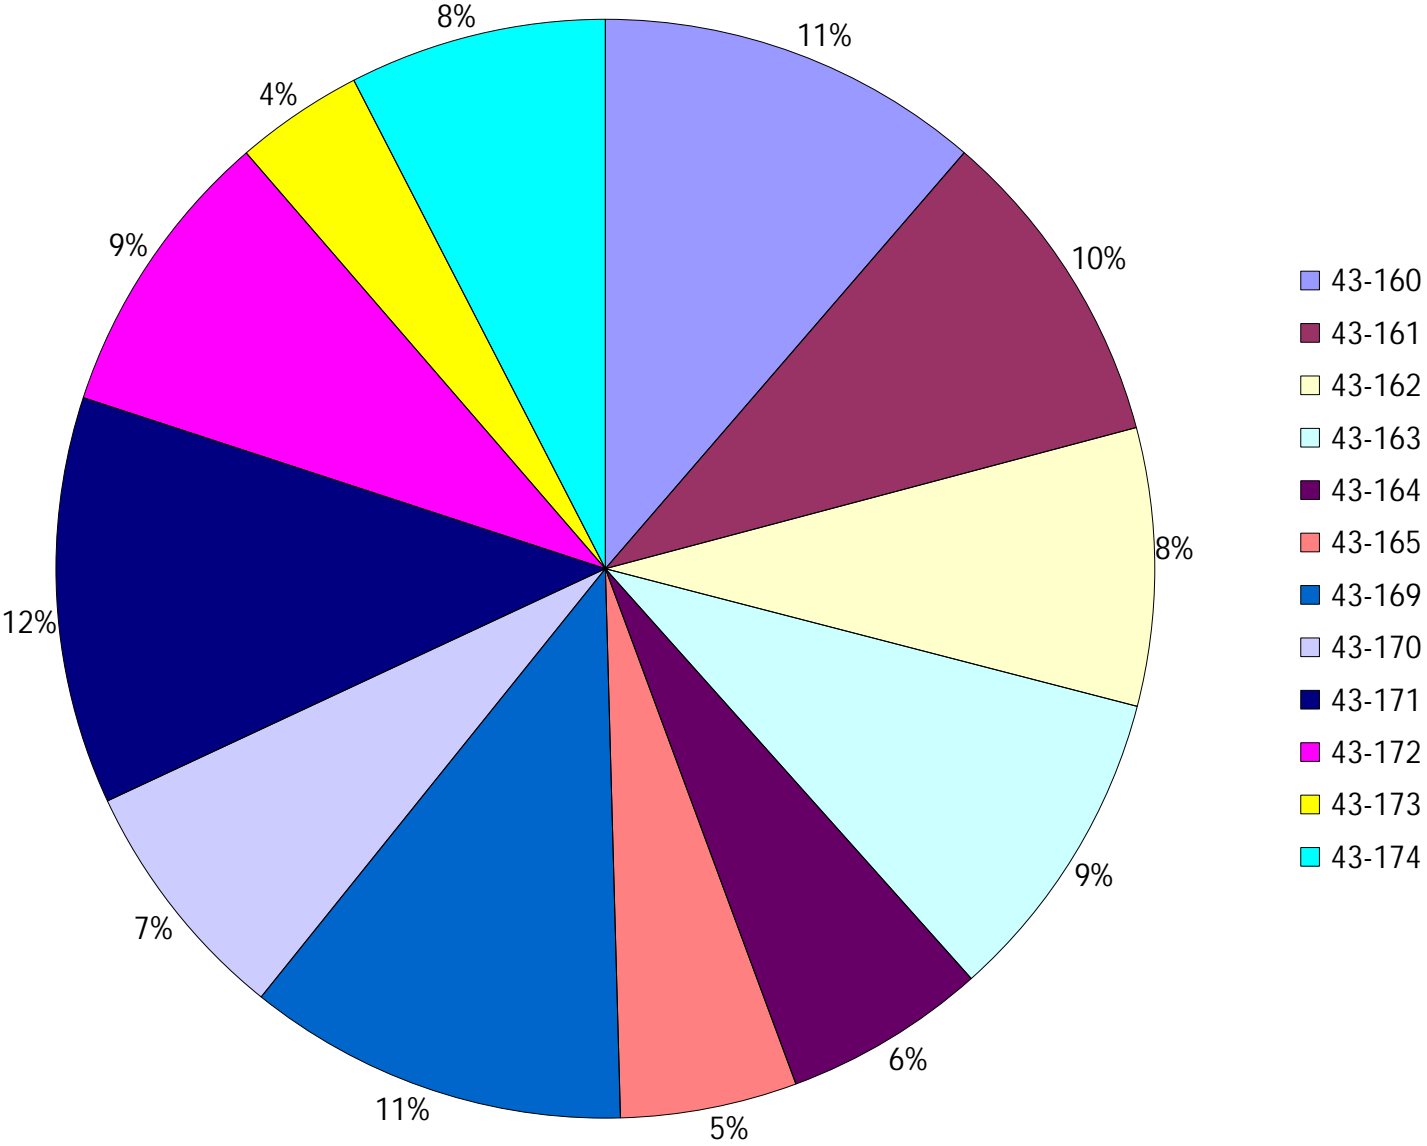

Provost Weekly Grader Report

From 9/19/2021 To 9/25/2021

9/25/2021

Vehicle	Total Distance(km)	Total Hours	Work Distance(km)	Work Hours
43-160	538.88	52 hrs 11 min 5 sec	262.3	35 hrs 49 min 56 sec
43-161	453.7	50 hrs 20 min 0 sec	244.17	36 hrs 11 min 36 sec
43-162	388.54	35 hrs 4 min 57 sec	118.25	17 hrs 43 min 19 sec
43-163	445.79	50 hrs 11 min 31 sec	101.94	14 hrs 19 min 2 sec
43-164	283.61	16 hrs 52 min 47 sec	130.01	11 hrs 9 min 36 sec
43-165	247.38	22 hrs 19 min 14 sec	108.43	15 hrs 11 min 53 sec
43-169	533.41	55 hrs 9 min 38 sec	214.92	34 hrs 46 min 31 sec
43-170	346.37	43 hrs 14 min 39 sec	91.35	19 hrs 16 min 6 sec
43-171	570.1	49 hrs 50 min 28 sec	79.75	13 hrs 5 min 58 sec
43-172	410.26	47 hrs 21 min 1 sec	104.19	14 hrs 34 min 35 sec
43-173	179.29	18 hrs 28 min 36 sec	67.83	11 hrs 33 min 42 sec
43-174	360.11	37 hrs 3 min 31 sec	135.51	23 hrs 12 min 49 sec
Total:	4757.45	478 hrs 7 min 27 sec	1658.67	246 hrs 55 min 3 sec

Vehicle Distance Vs Total Distance (%) From 9/19/2021 To 9/25/2021

Provost Weekly Grader Report