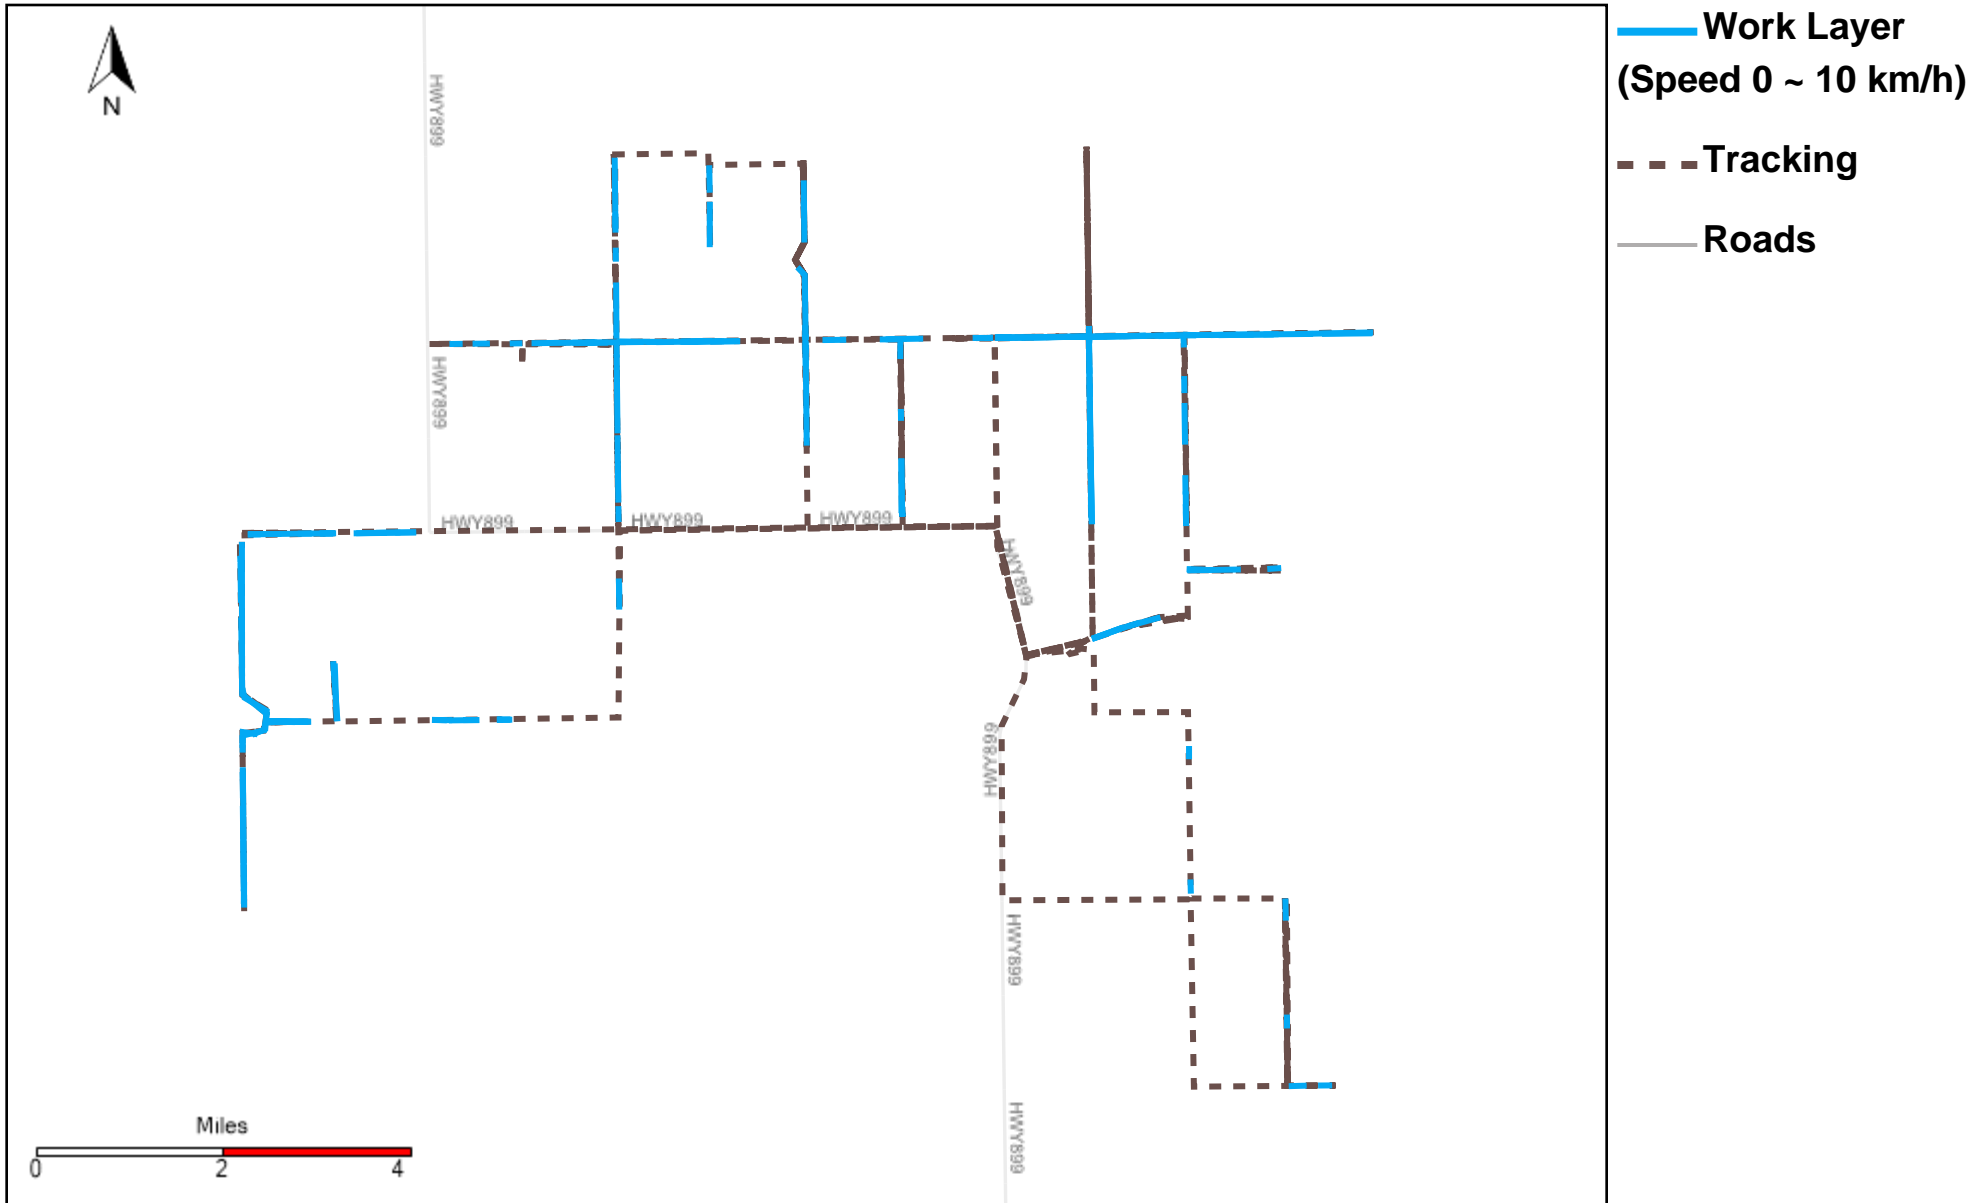

43-163_2021-09-19 ~ 2021-09-25 Tracking

Total Distance(km)	Total Hours	Work Distance(km)	Work Hours
445.79	50 hrs 11 min 31 sec	101.94	14 hrs 19 min 2 sec