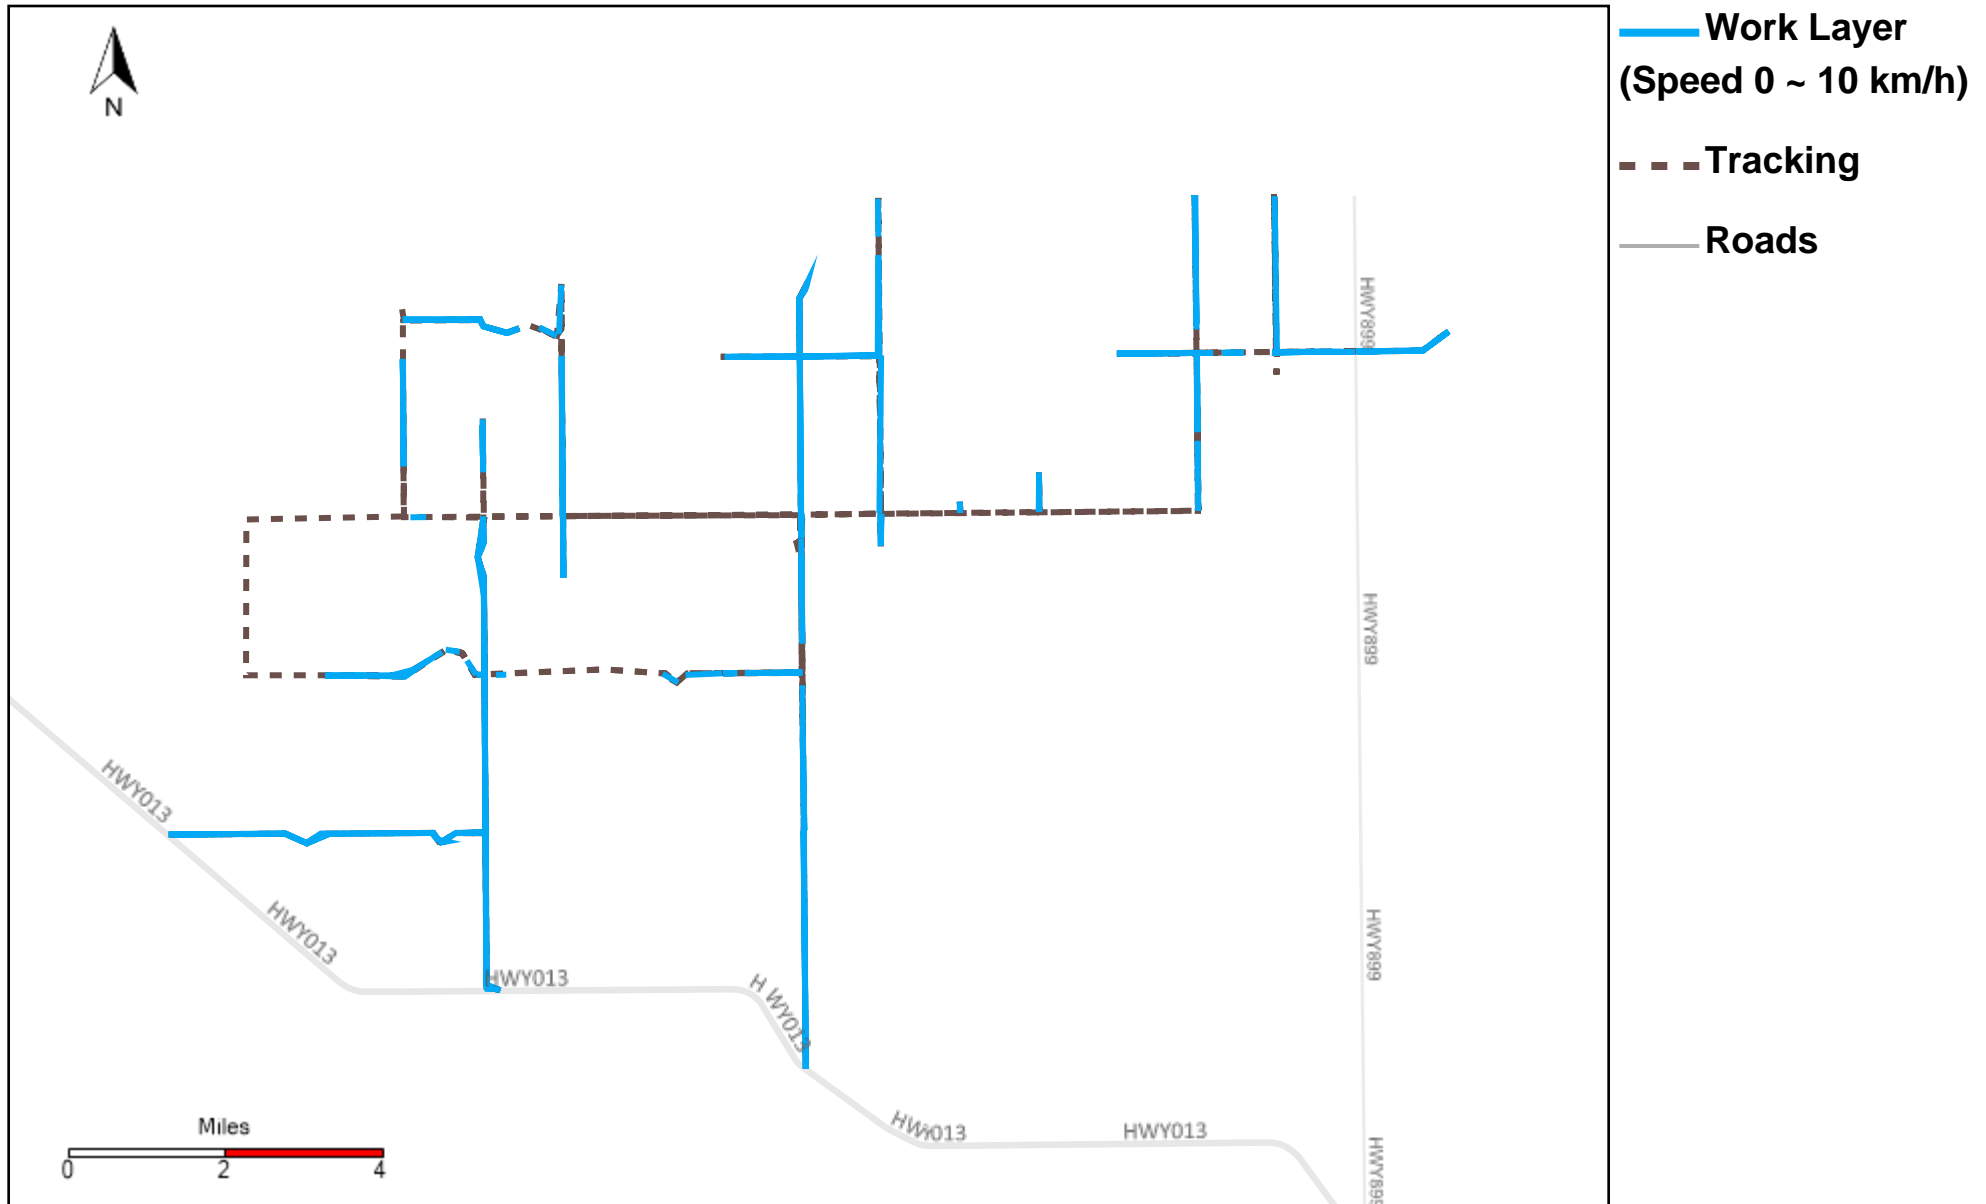

43-161_2021-09-19 ~ 2021-09-25 Tracking

Total Distance(km)	Total Hours	Work Distance(km)	Work Hours
453.7	50 hrs 20 min 0 sec	244.17	36 hrs 11 min 36 sec