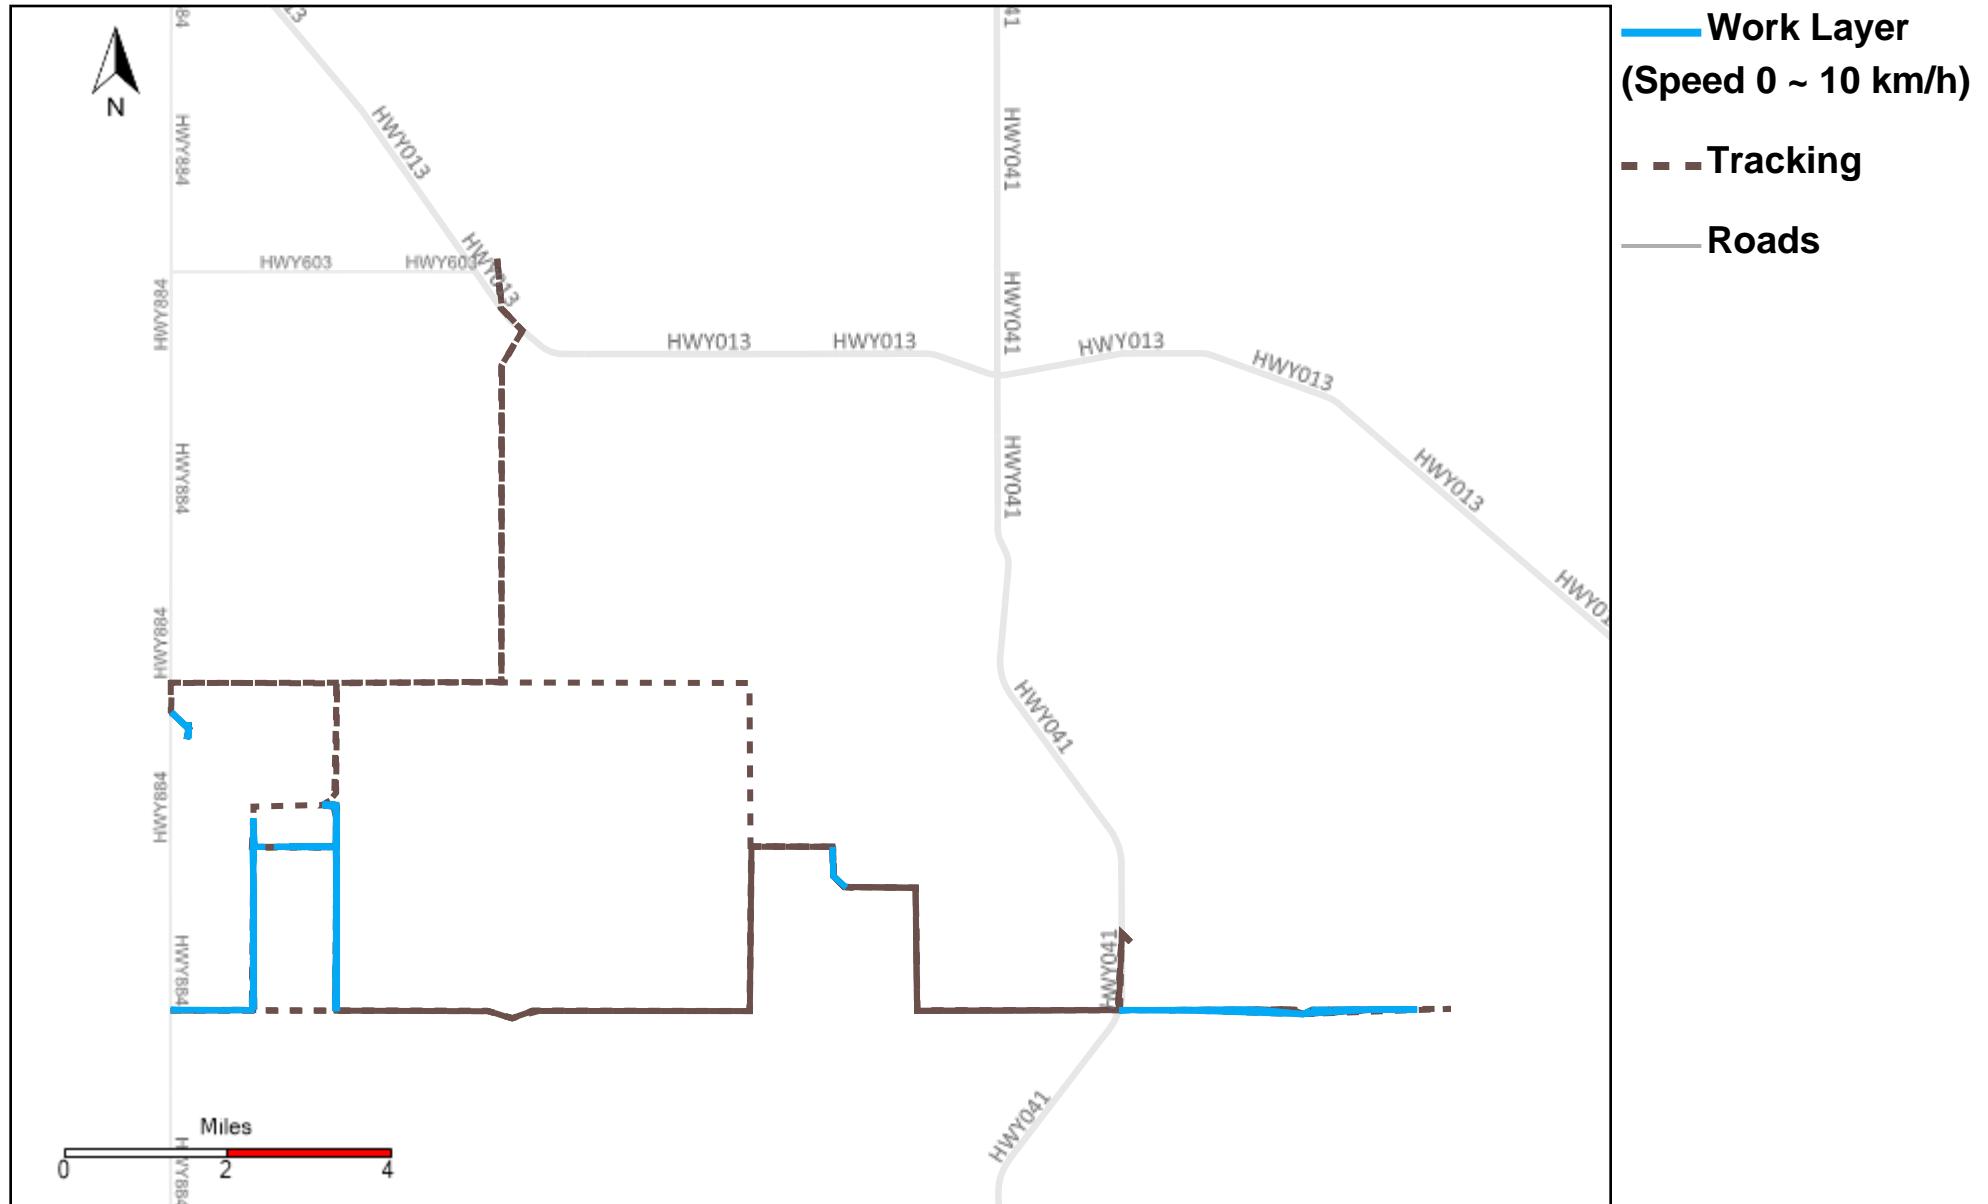

43-169_2021-09-19 ~ 2021-09-25 Tracking

Total Distance(km)	Total Hours	Work Distance(km)	Work Hours
533.41	55 hrs 9 min 38 sec	214.92	34 hrs 46 min 31 sec