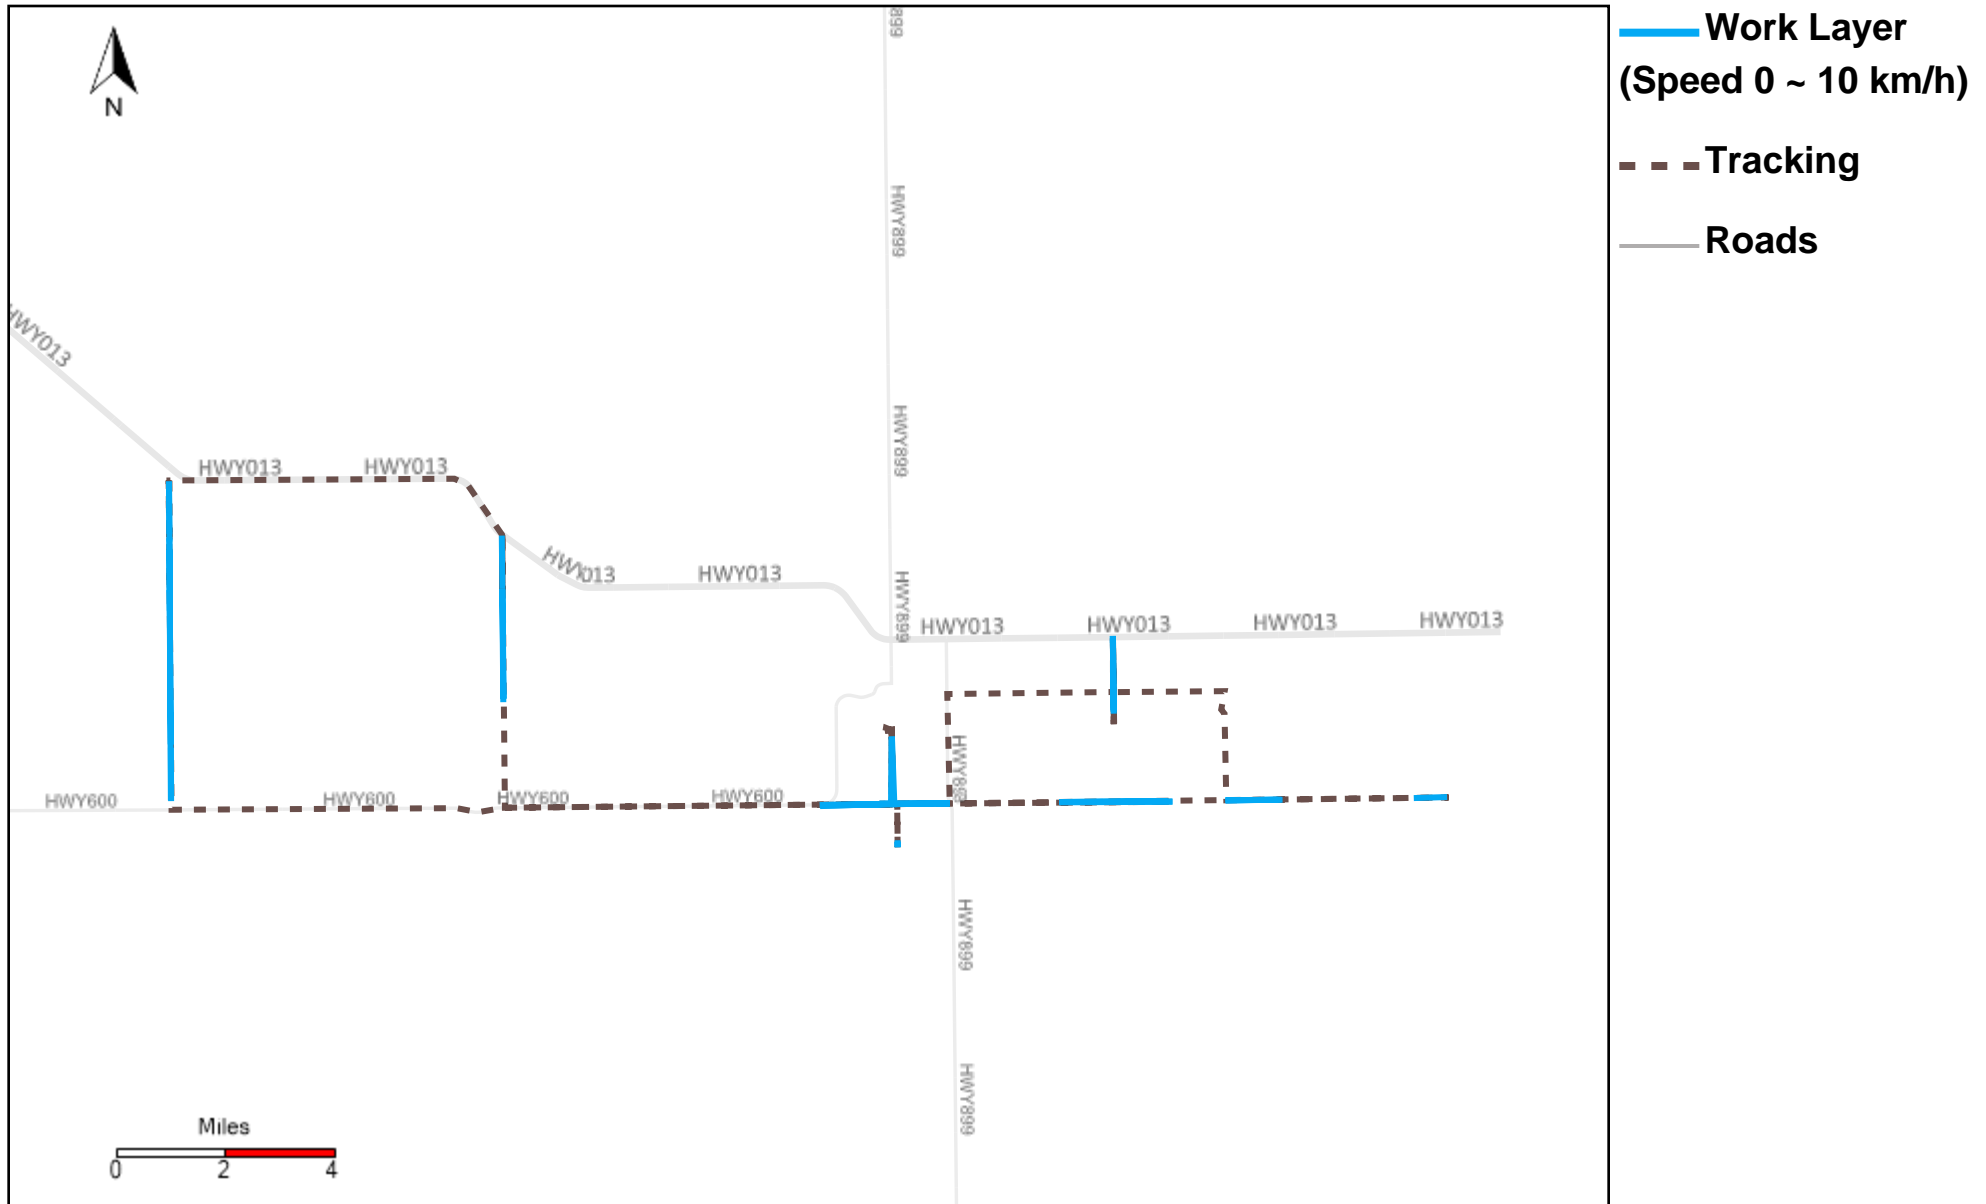

43-165_2021-09-19 ~ 2021-09-25 Tracking

Total Distance(km)	Total Hours	Work Distance(km)	Work Hours
247.38	22 hrs 19 min 14 sec	108.43	15 hrs 11 min 53 sec