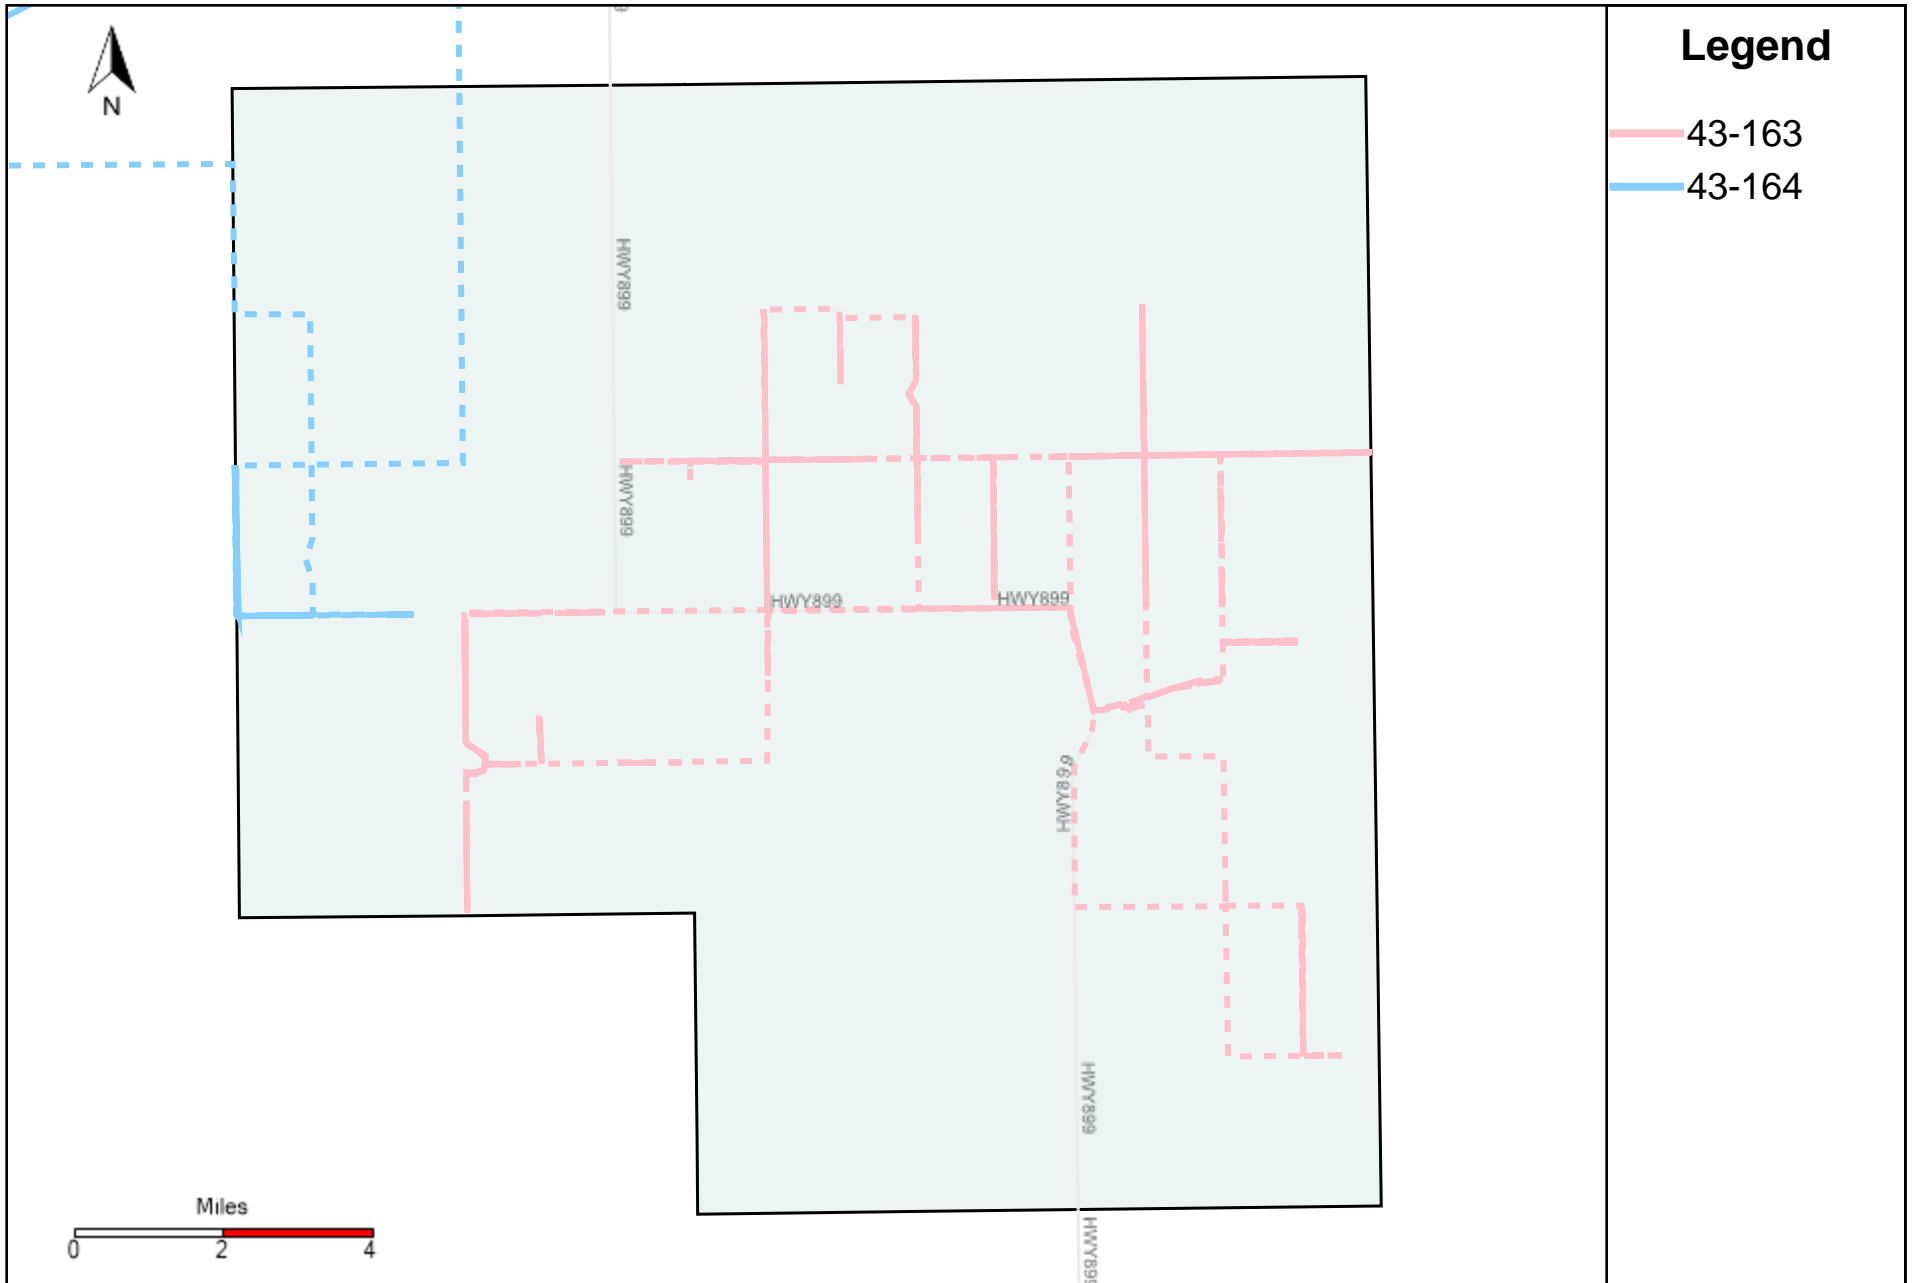

Provost Weekly Grader Report (2021-09-19 ~ 2021-09-25)

Division: 1 Grader Report(2021-09-19 ~ 2021-09-25)

Vehicle Name List	Total Distance(km)	Total Hours
43-163, 43-164	729.41	67 hrs 4 min 18 sec

Division: 2 Grader Report(2021-09-19 ~ 2021-09-25)

Vehicle Name List	Total Distance(km)	Total Hours
43-160, 43-165, 43-170	1132.63	117 hrs 44 min 58 sec

Division: 3 Grader Report(2021-09-19 ~ 2021-09-25)

Vehicle Name List	Total Distance(km)	Total Hours
43-160, 43-161, 43-164, 43-165, 43-170, 43-174	2230.05	222 hrs 1 min 16 sec