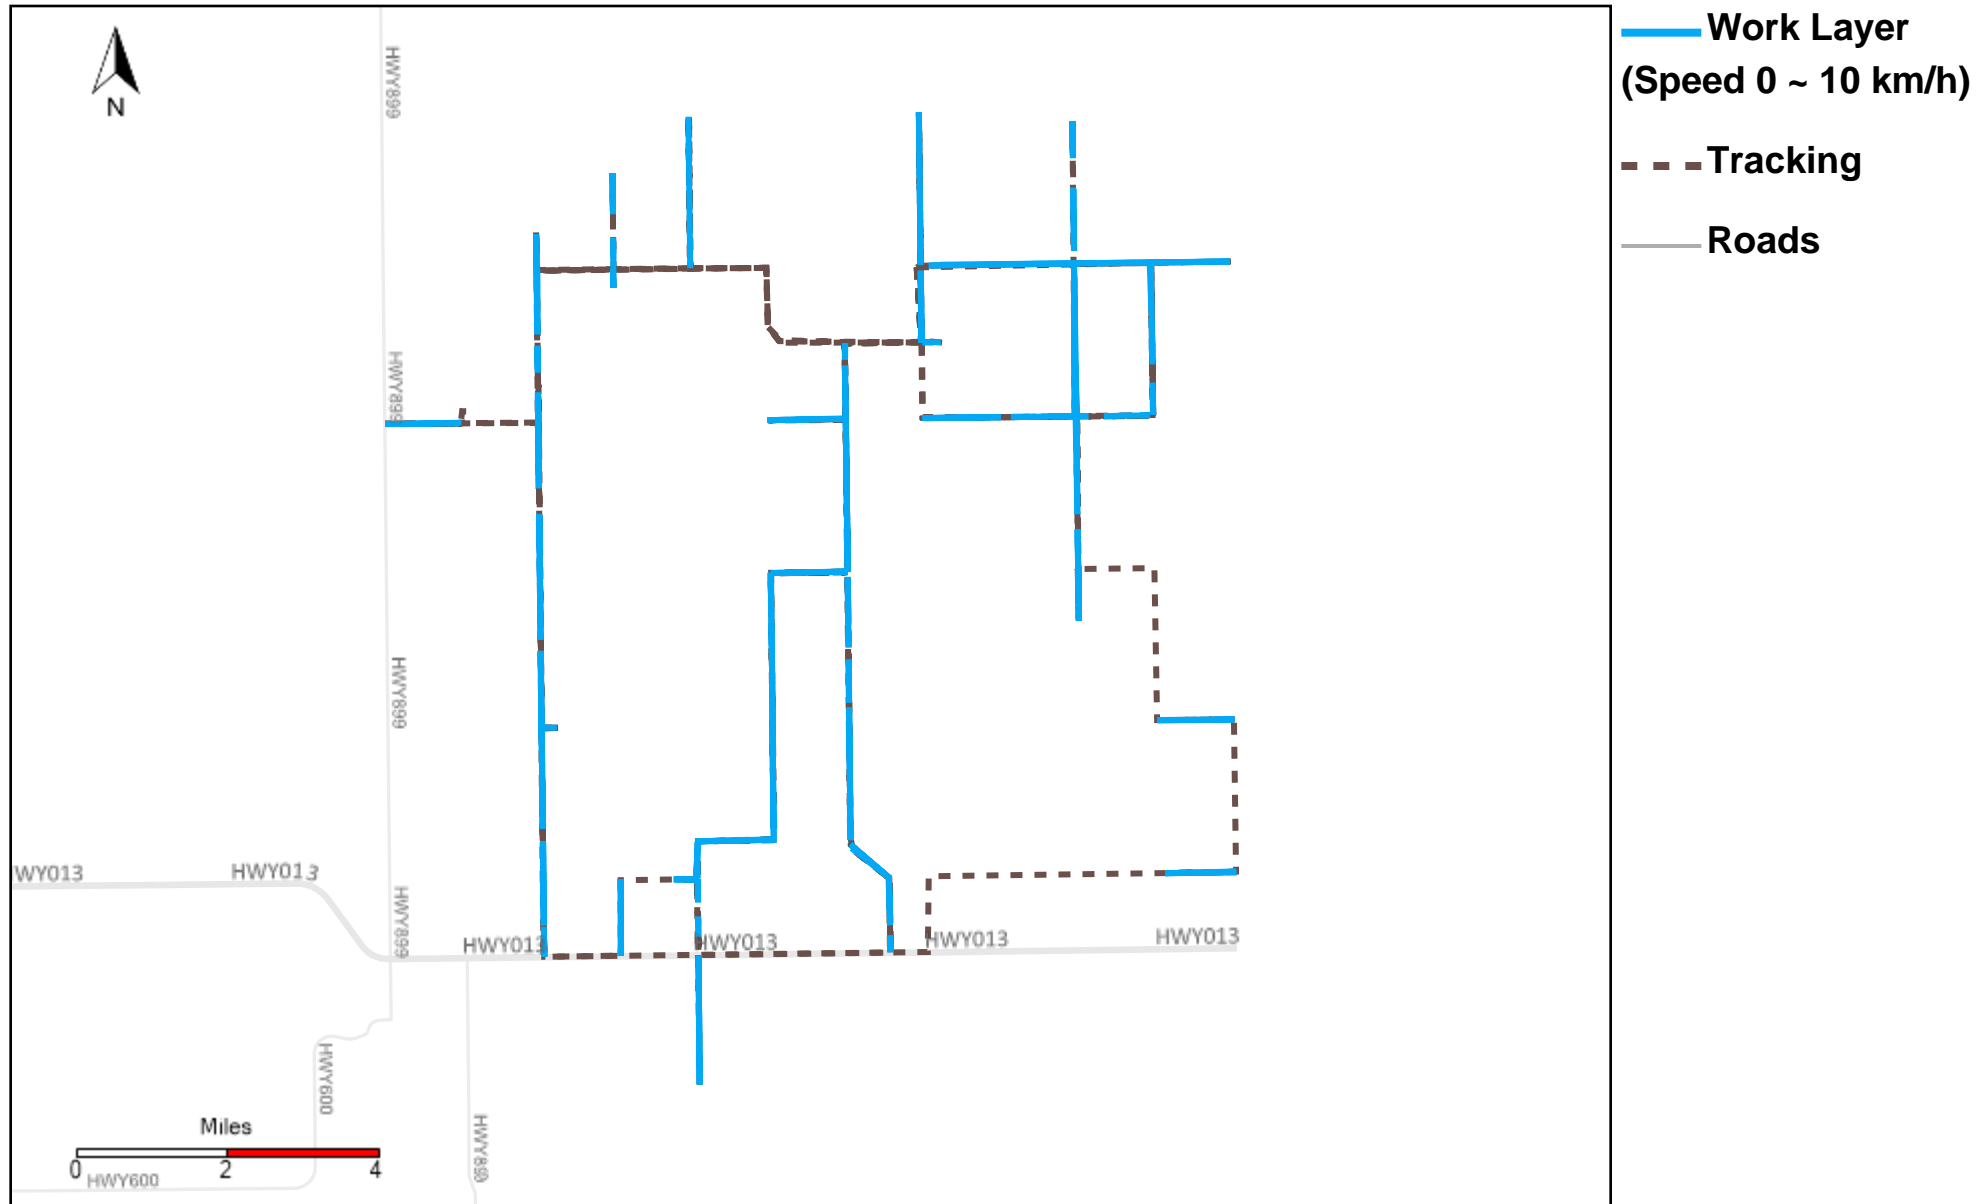

43-160_2021-09-19 ~ 2021-09-25 Tracking

Total Distance(km)	Total Hours	Work Distance(km)	Work Hours
538.88	52 hrs 11 min 5 sec	262.3	35 hrs 49 min 56 sec