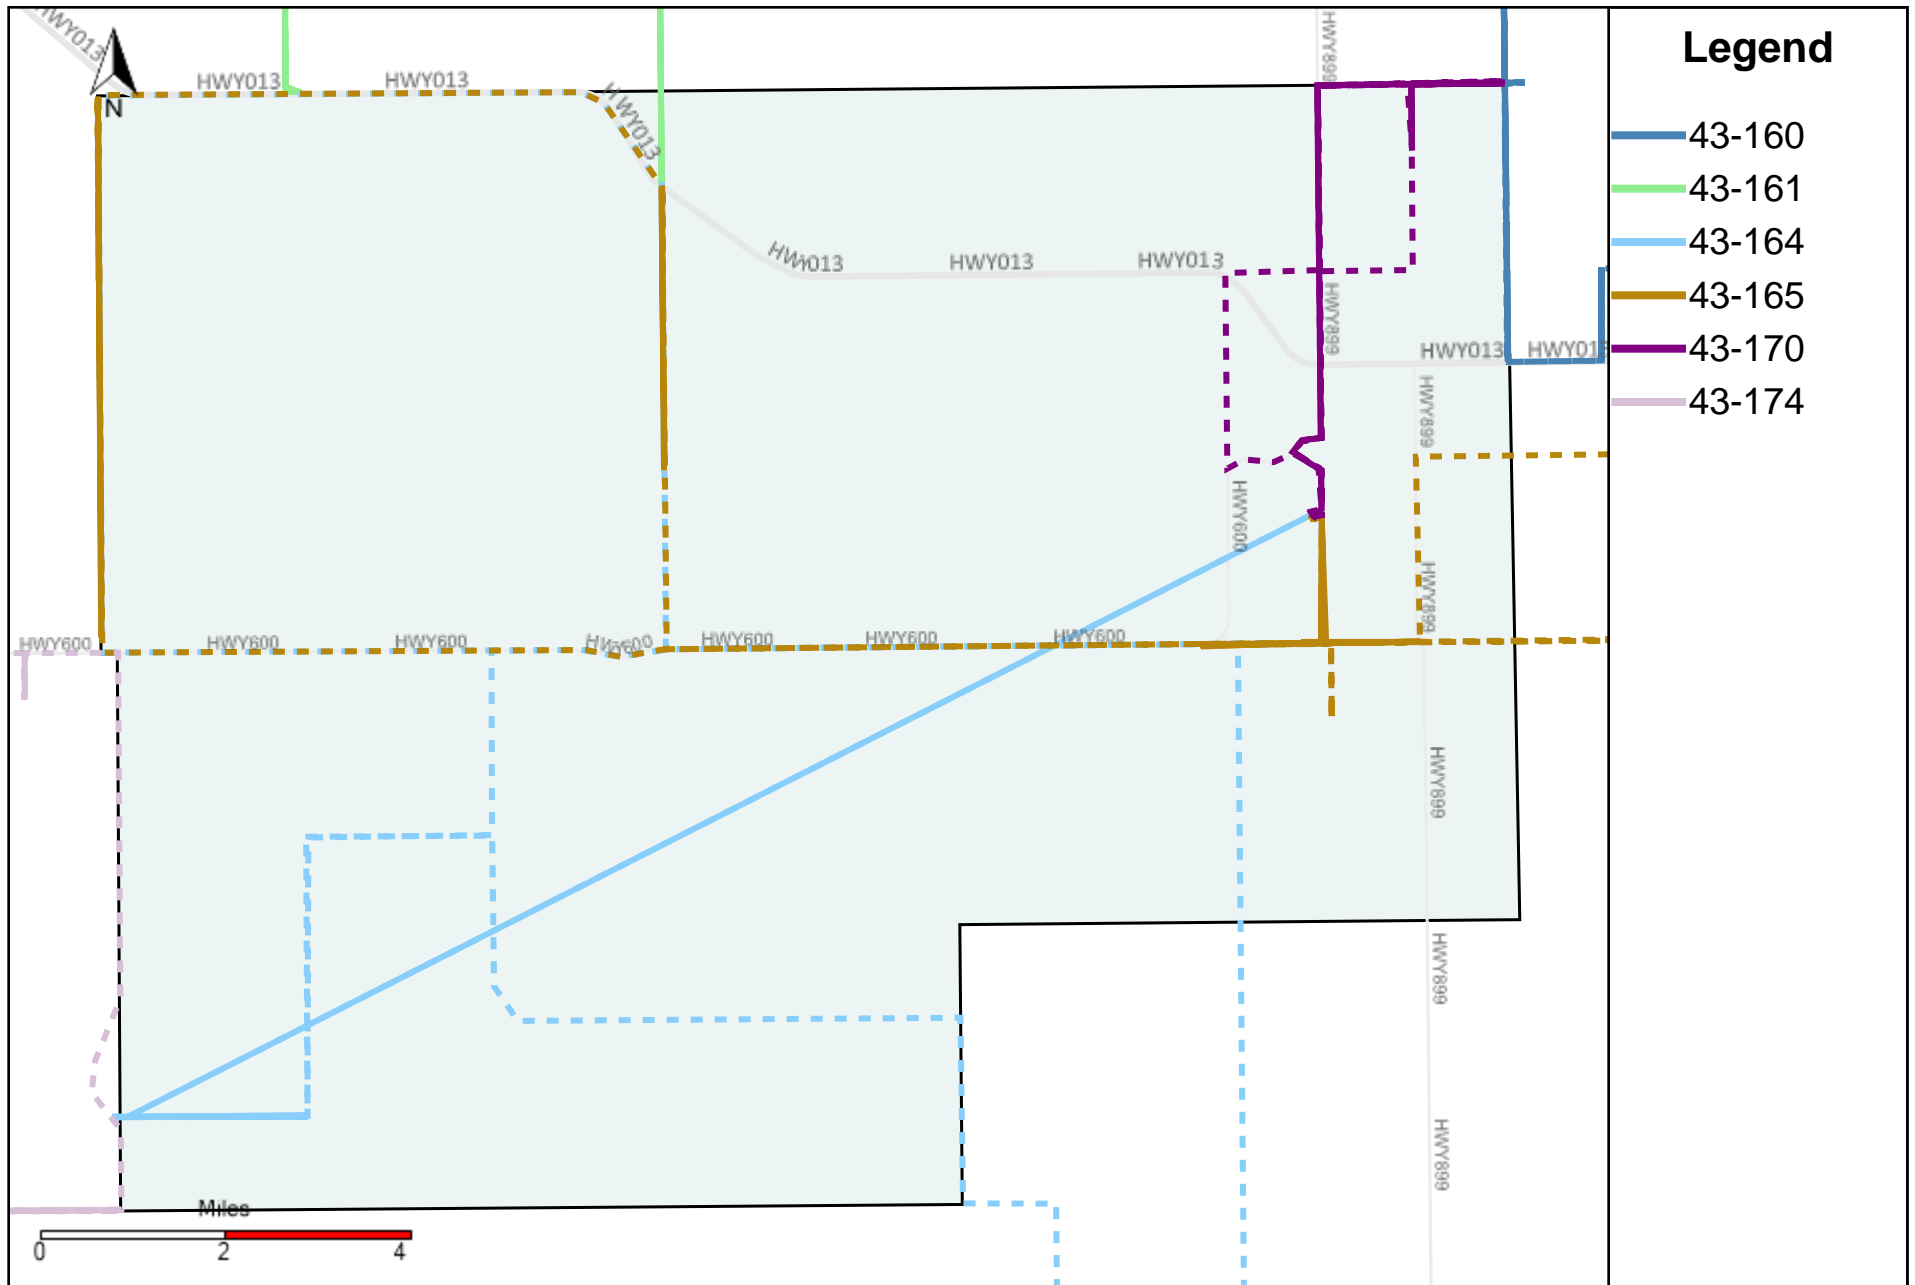

Division: 3 Grader Report(2021-09-19 ~ 2021-09-25)

Vehicle Name List	Total Distance(km)	Total Hours
43-160, 43-161, 43-164, 43-165, 43-170, 43-174	2230.05	222 hrs 1 min 16 sec