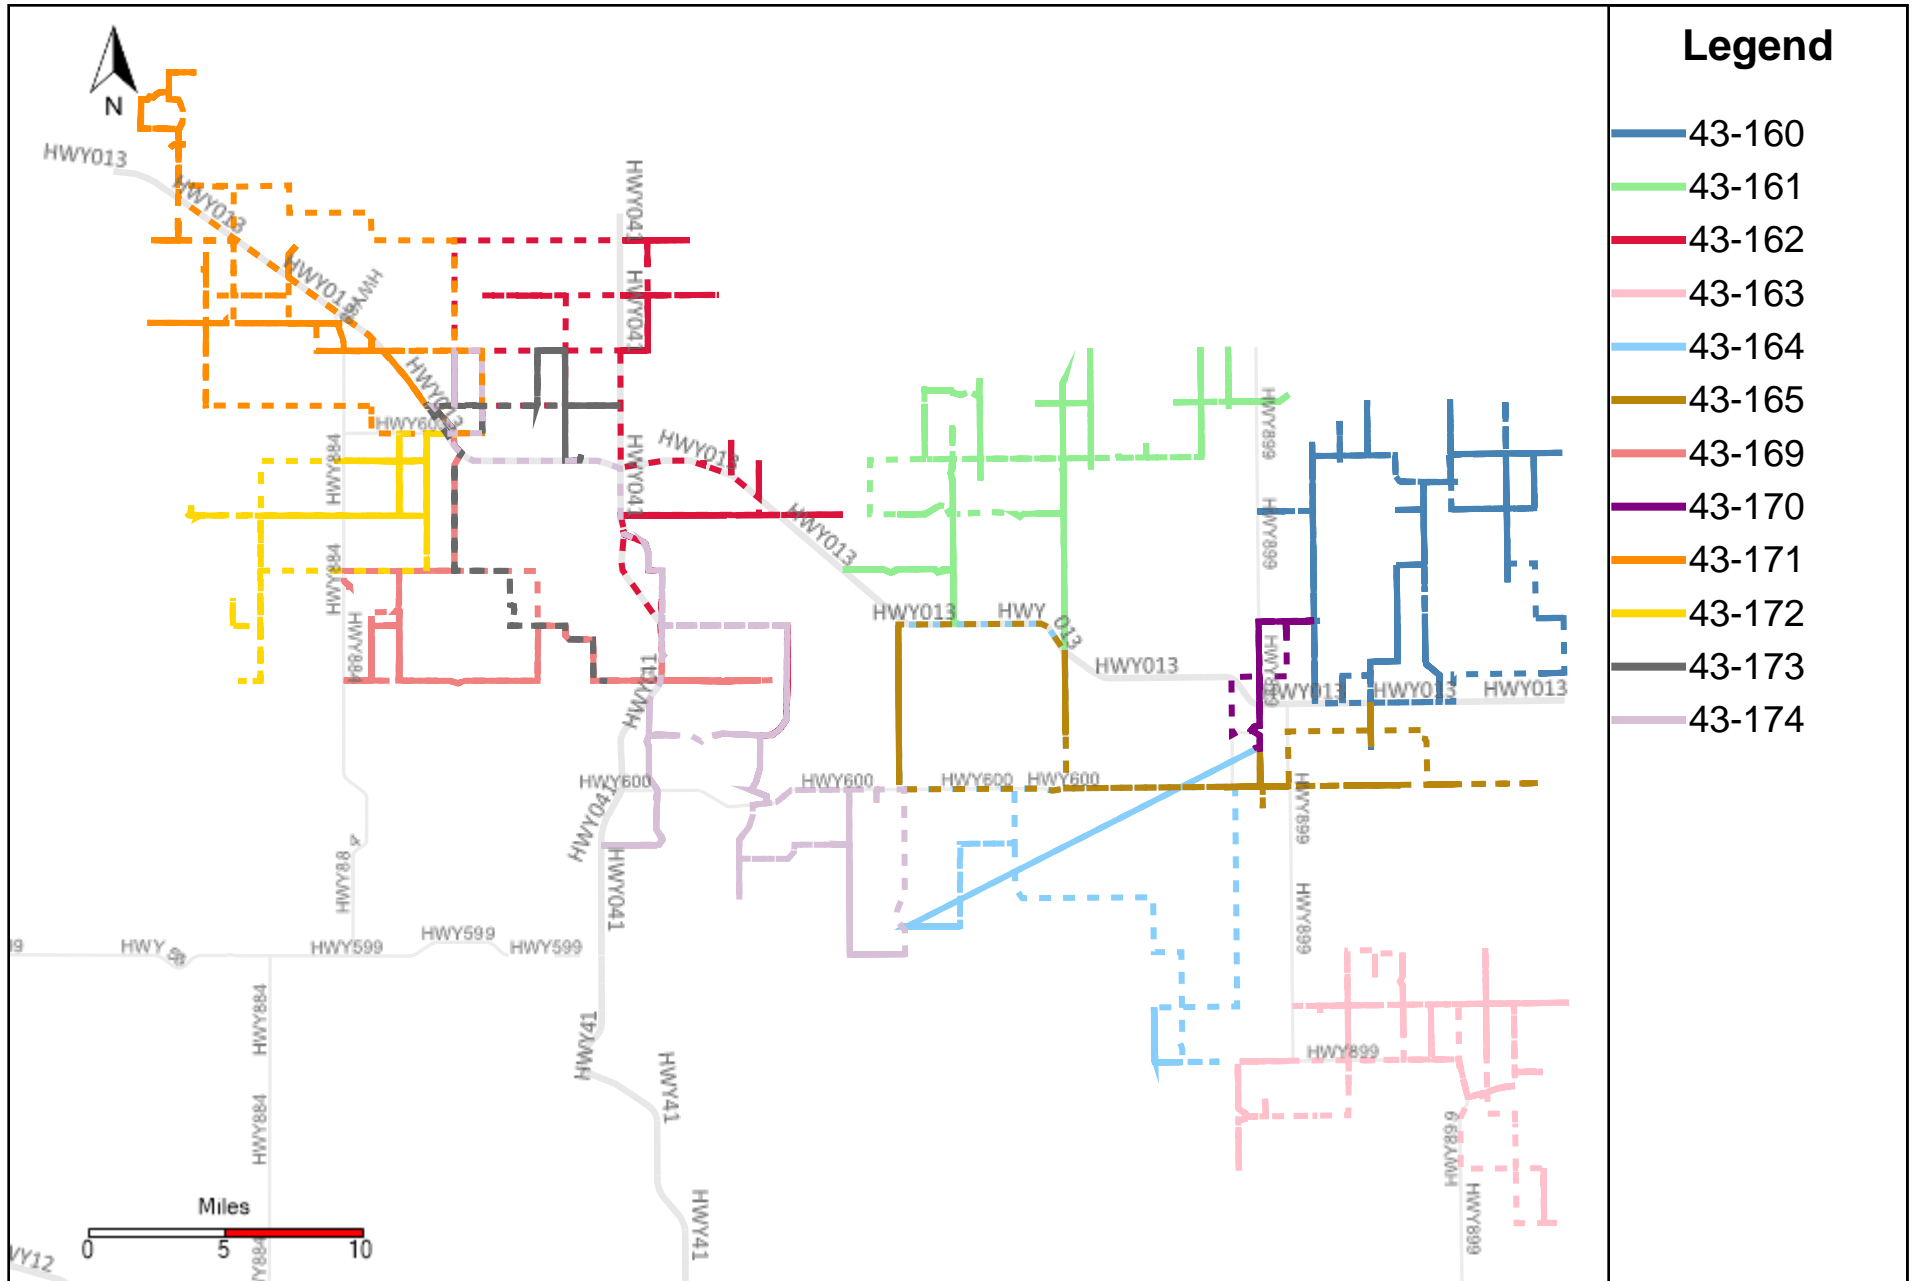

Provost Weekly Grader Report (2021-09-19 ~ 2021-09-25)

Division: 1 Grader Report(2021-09-19 ~ 2021-09-25)

Vehicle Name List	Total Distance(km)	Total Hours
43-163, 43-164	729.41	67 hrs 4 min 18 sec

Division: 2 Grader Report(2021-09-19 ~ 2021-09-25)

Vehicle Name List	Total Distance(km)	Total Hours
43-160, 43-165, 43-170	1132.63	117 hrs 44 min 58 sec

Division: 3 Grader Report(2021-09-19 ~ 2021-09-25)

Vehicle Name List	Total Distance(km)	Total Hours
43-160, 43-161, 43-164, 43-165, 43-170, 43-174	2230.05	222 hrs 1 min 16 sec

Division: 4 Grader Report(2021-09-19 ~ 2021-09-25)

Vehicle Name List	Total Distance(km)	Total Hours
43-160, 43-161, 43-162, 43-164, 43-165, 43-170, 43-174	2618.6	257 hrs 6 min 13 sec

Division: 5 Grader Report(2021-09-19 ~ 2021-09-25)

43-174_2021-09-19 ~ 2021-09-25 Tracking

Total Distance(km)	Total Hours	Work Distance(km)	Work Hours
360.11	37 hrs 3 min 31 sec	135.51	23 hrs 12 min 49 sec