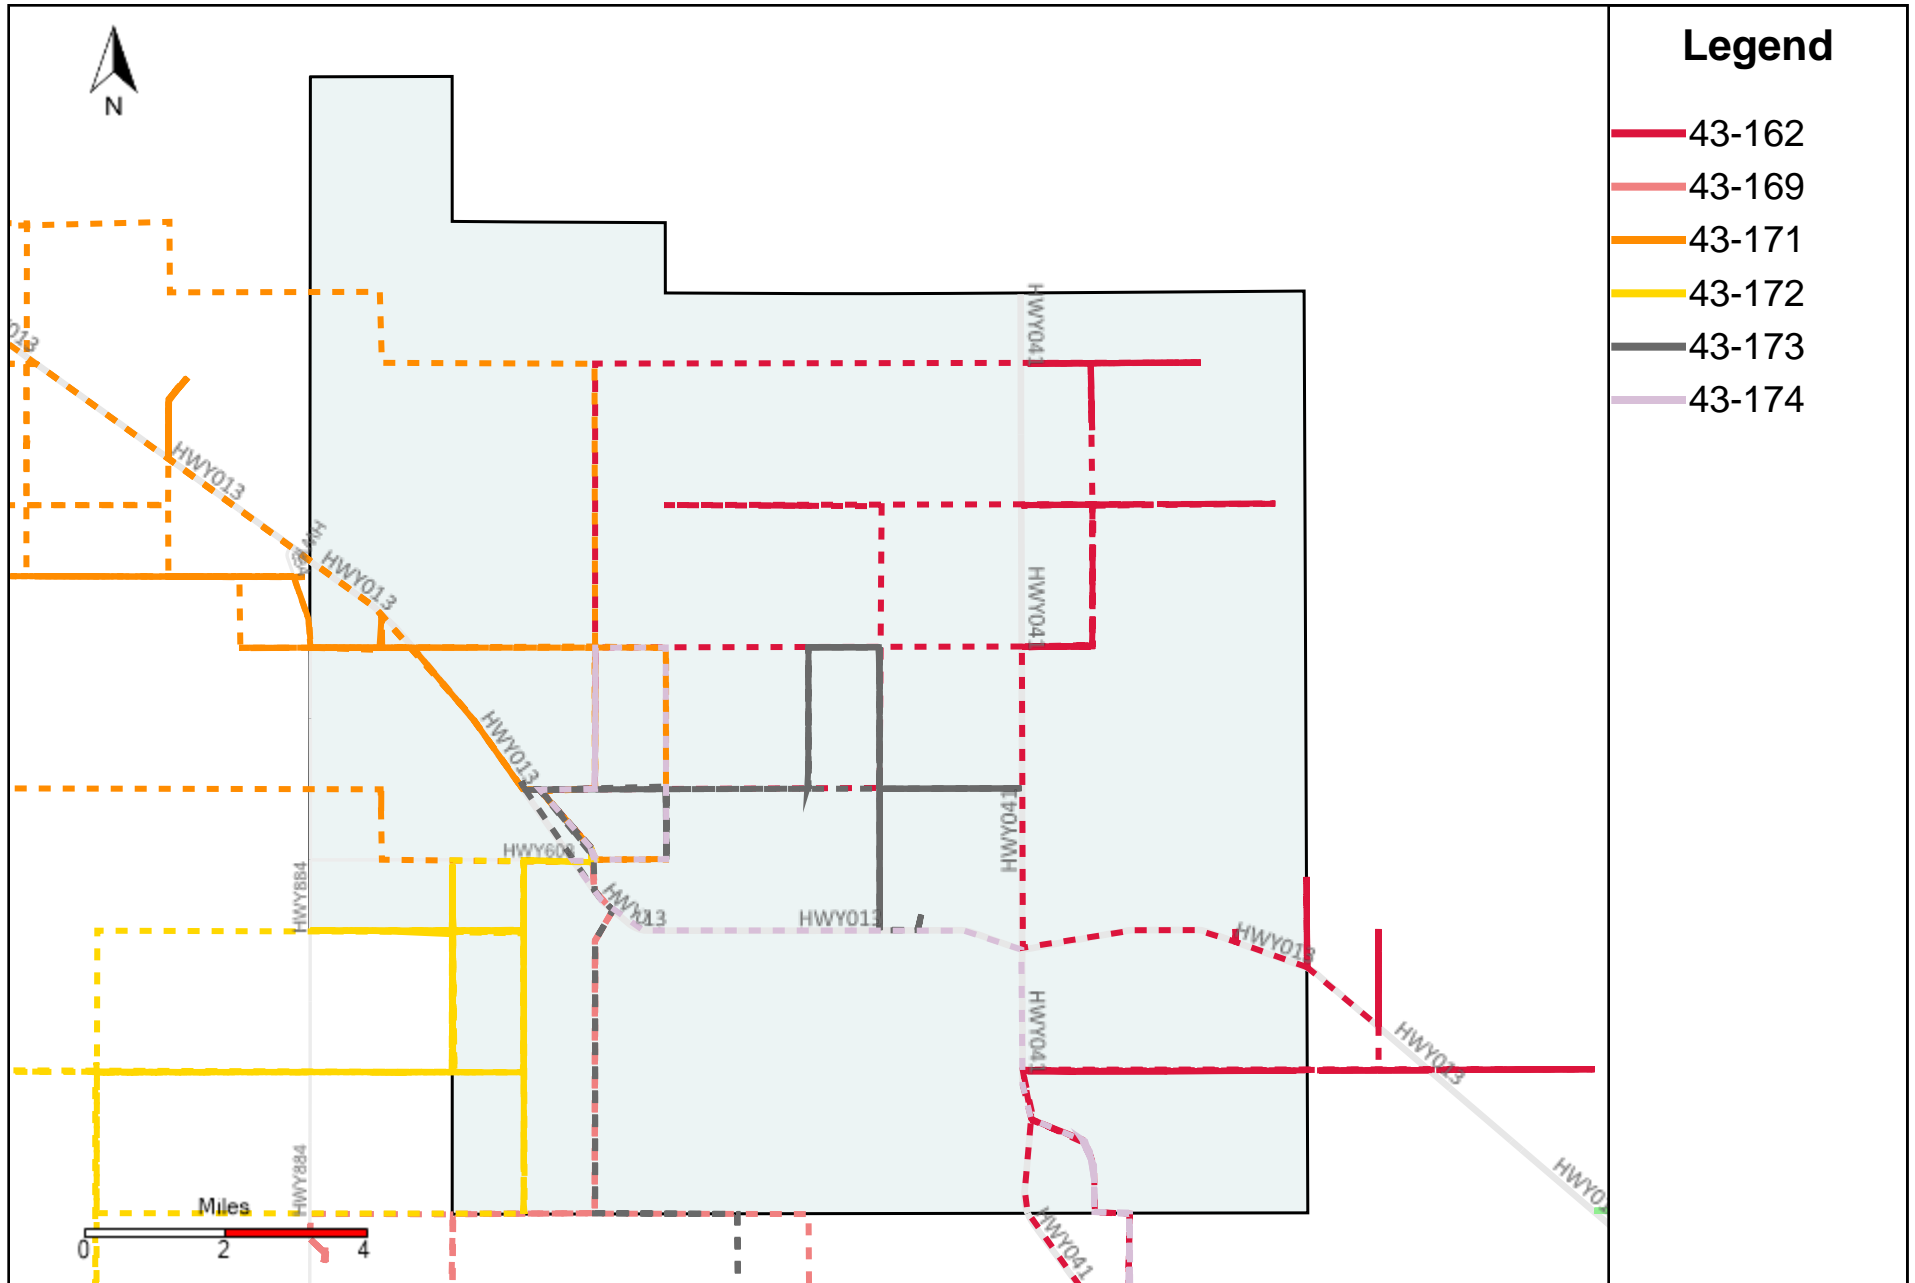

Division: 6 Grader Report(2021-09-19 ~ 2021-09-25)

Vehicle Name List	Total Distance(km)	Total Hours
43-162, 43-169, 43-171, 43-172, 43-173, 43-174	2441.72	242 hrs 58 min 11 sec