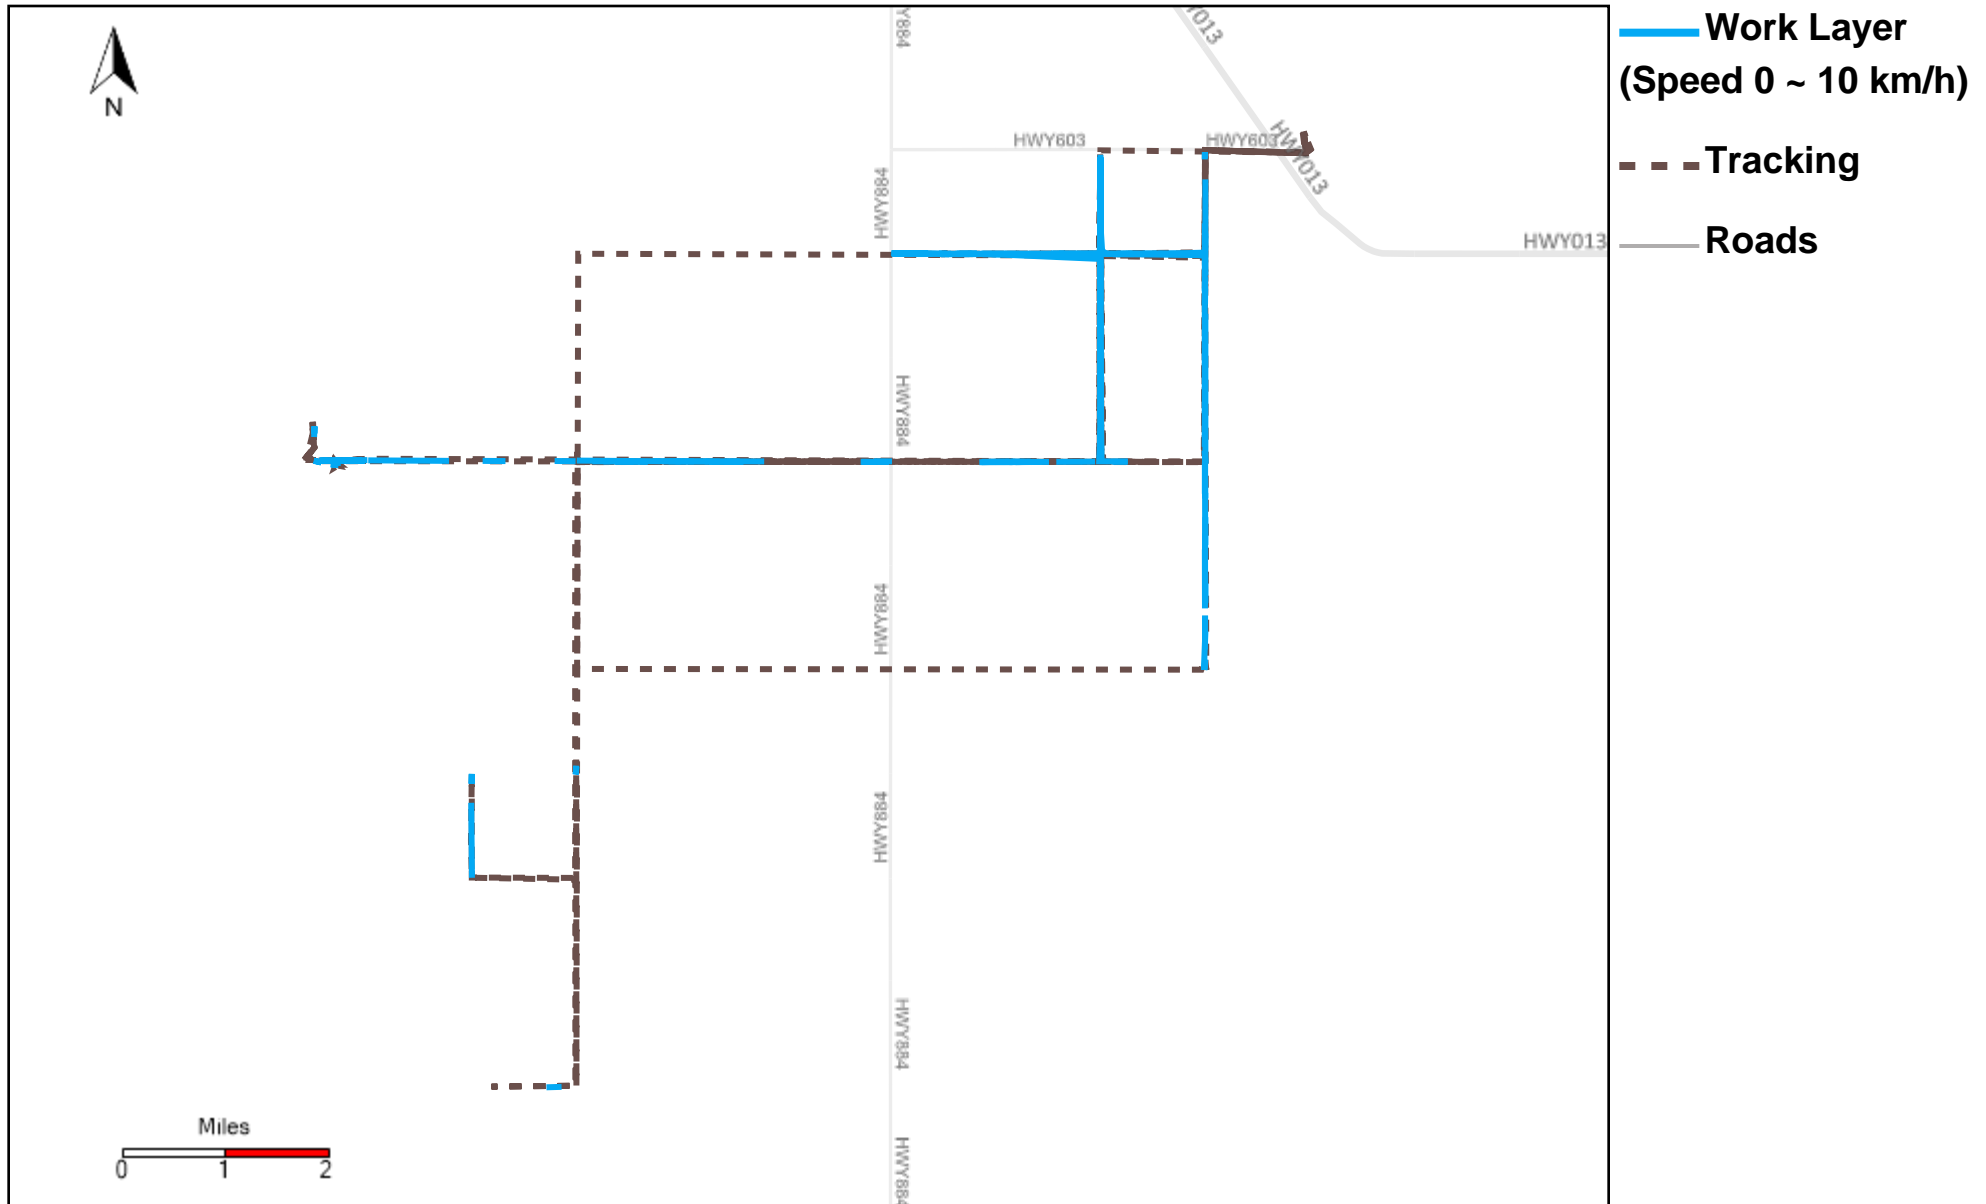

43-172_2021-09-19 ~ 2021-09-25 Tracking

Total Distance(km)	Total Hours	Work Distance(km)	Work Hours
410.26	47 hrs 21 min 1 sec	104.19	14 hrs 34 min 35 sec