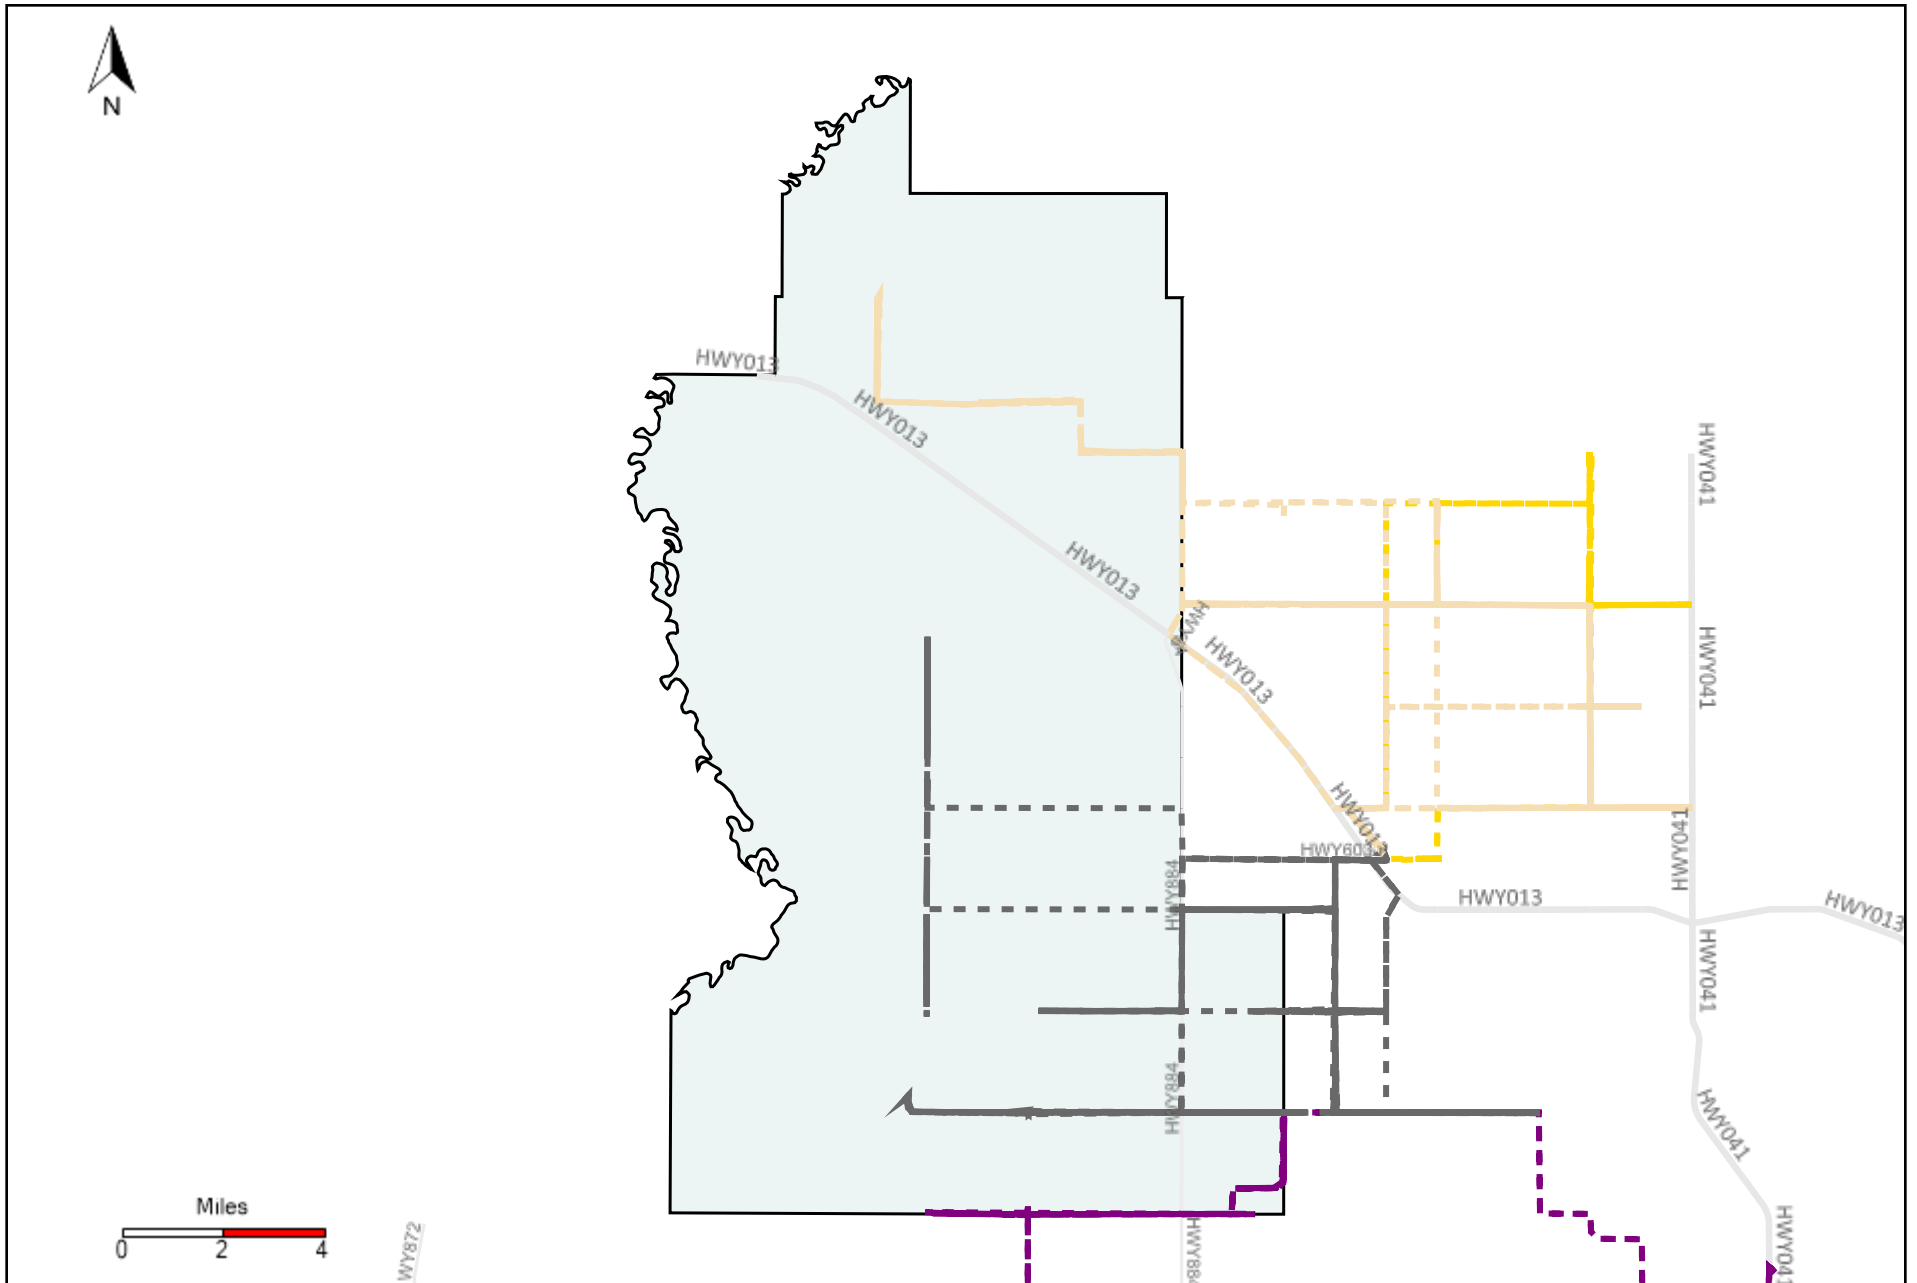

Division: 4 Grader Report(2021-08-22 ~ 2021-08-28)

Vehicle Name List	Total Distance(km)	Total Hours
*****	1185.27	123 hrs 37 min 36 sec

Division: 5 Grader Report(2021-08-22 ~ 2021-08-28)

Vehicle Name List	Total Distance(km)	Total Hours
*****	1492.67	145 hrs 52 min 56 sec

Division: 6 Grader Report(2021-08-22 ~ 2021-08-28)

Vehicle Name List	Total Distance(km)	Total Hours
*****	1769.25	160 hrs 38 min 22 sec

Division: 7 Grader Report(2021-08-22 ~ 2021-08-28)

Vehicle Name List	Total Distance(km)	Total Hours
*****	1616.36	147 hrs 50 min 13 sec