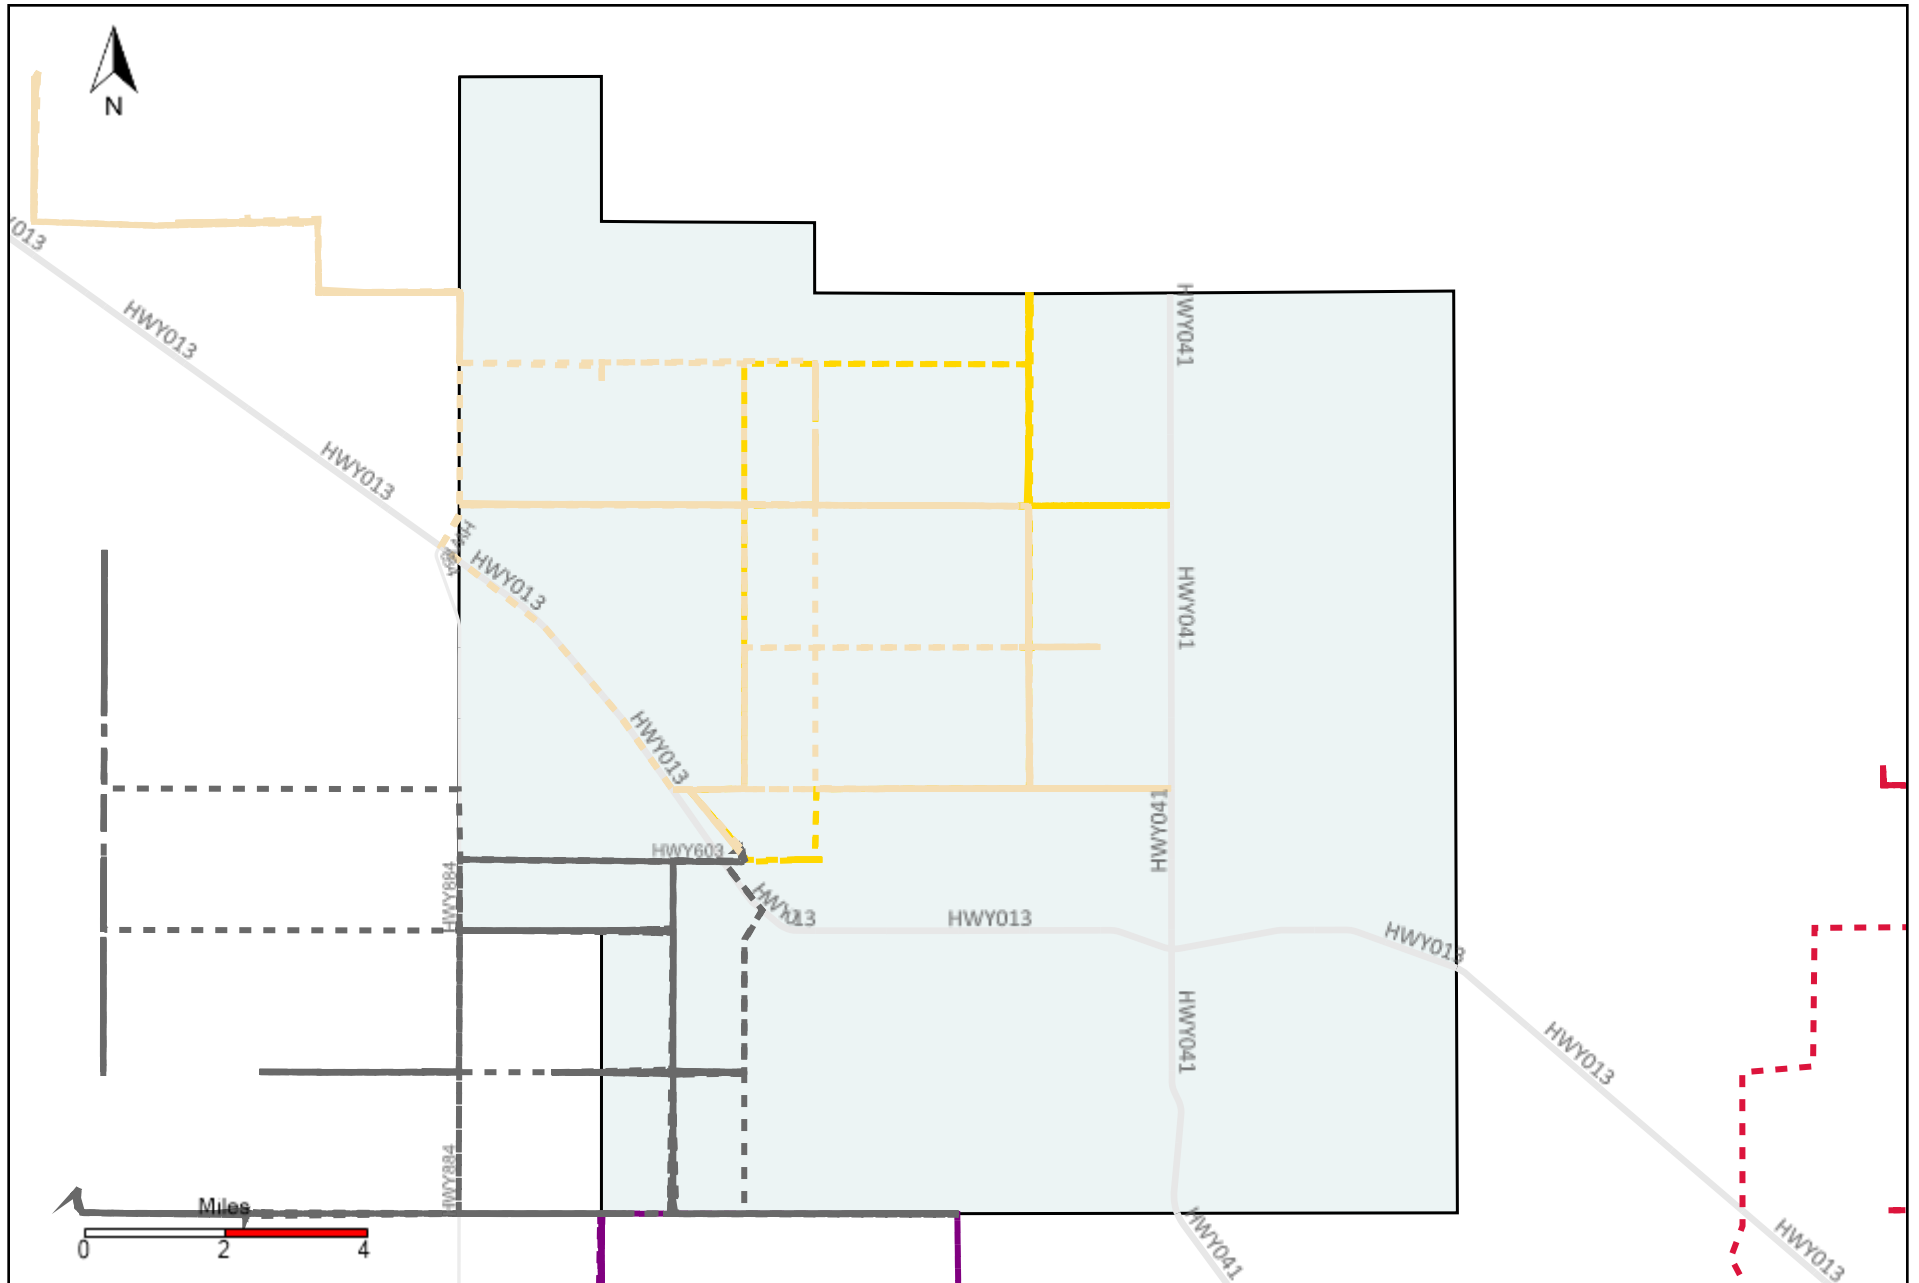

Division: 4 Grader Report(2021-08-22 ~ 2021-08-28)

Vehicle Name List	Total Distance(km)	Total Hours
*****	1185.27	123 hrs 37 min 36 sec

Division: 5 Grader Report(2021-08-22 ~ 2021-08-28)

Vehicle Name List	Total Distance(km)	Total Hours
*****	1492.67	145 hrs 52 min 56 sec

Division: 6 Grader Report(2021-08-22 ~ 2021-08-28)

Vehicle Name List	Total Distance(km)	Total Hours
*****	1769.25	160 hrs 38 min 22 sec

Division: 7 Grader Report(2021-08-22 ~ 2021-08-28)

Vehicle Name List	Total Distance(km)	Total Hours
*****	1616.36	147 hrs 50 min 13 sec