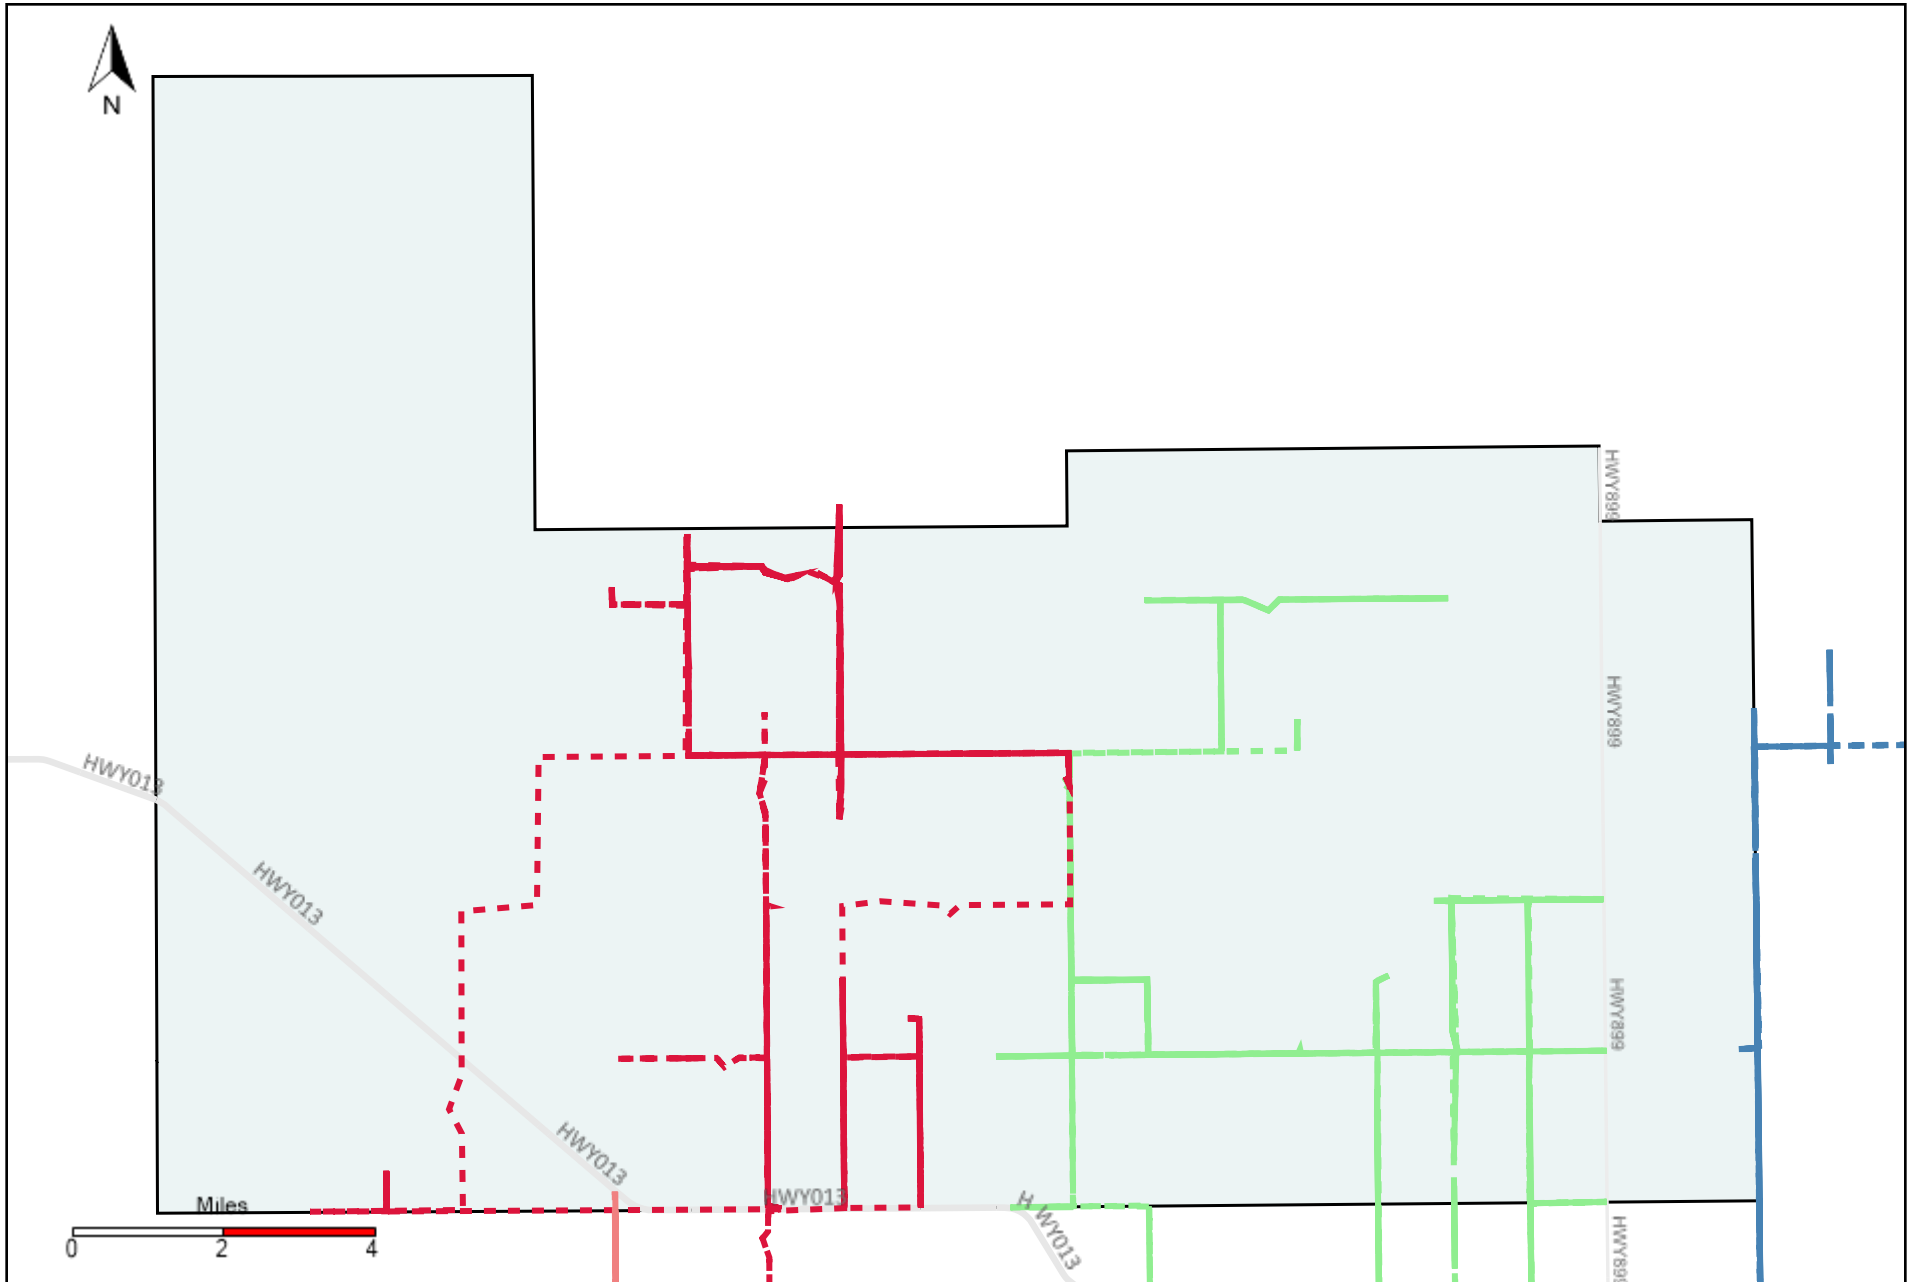

Provost Weekly Grader Report (2021-08-22 ~ 2021-08-28)

Division: 1 Grader Report(2021-08-22 ~ 2021-08-28)

Vehicle Name List	Total Distance(km)	Total Hours
*****	654.15	70 hrs 5 min 31 sec

Division: 2 Grader Report(2021-08-22 ~ 2021-08-28)

Vehicle Name List	Total Distance(km)	Total Hours
*****	574.59	56 hrs 43 min 23 sec

Division: 3 Grader Report(2021-08-22 ~ 2021-08-28)

Vehicle Name List	Total Distance(km)	Total Hours
*****	2579.95	255 hrs 1 min 46 sec

Division: 4 Grader Report(2021-08-22 ~ 2021-08-28)

Vehicle Name List	Total Distance(km)	Total Hours
*****	1185.27	123 hrs 37 min 36 sec

Division: 5 Grader Report(2021-08-22 ~ 2021-08-28)

Vehicle Name List	Total Distance(km)	Total Hours
*****	1492.67	145 hrs 52 min 56 sec

Division: 6 Grader Report(2021-08-22 ~ 2021-08-28)

Vehicle Name List	Total Distance(km)	Total Hours
*****	1769.25	160 hrs 38 min 22 sec

Division: 7 Grader Report(2021-08-22 ~ 2021-08-28)

Vehicle Name List	Total Distance(km)	Total Hours
*****	1616.36	147 hrs 50 min 13 sec