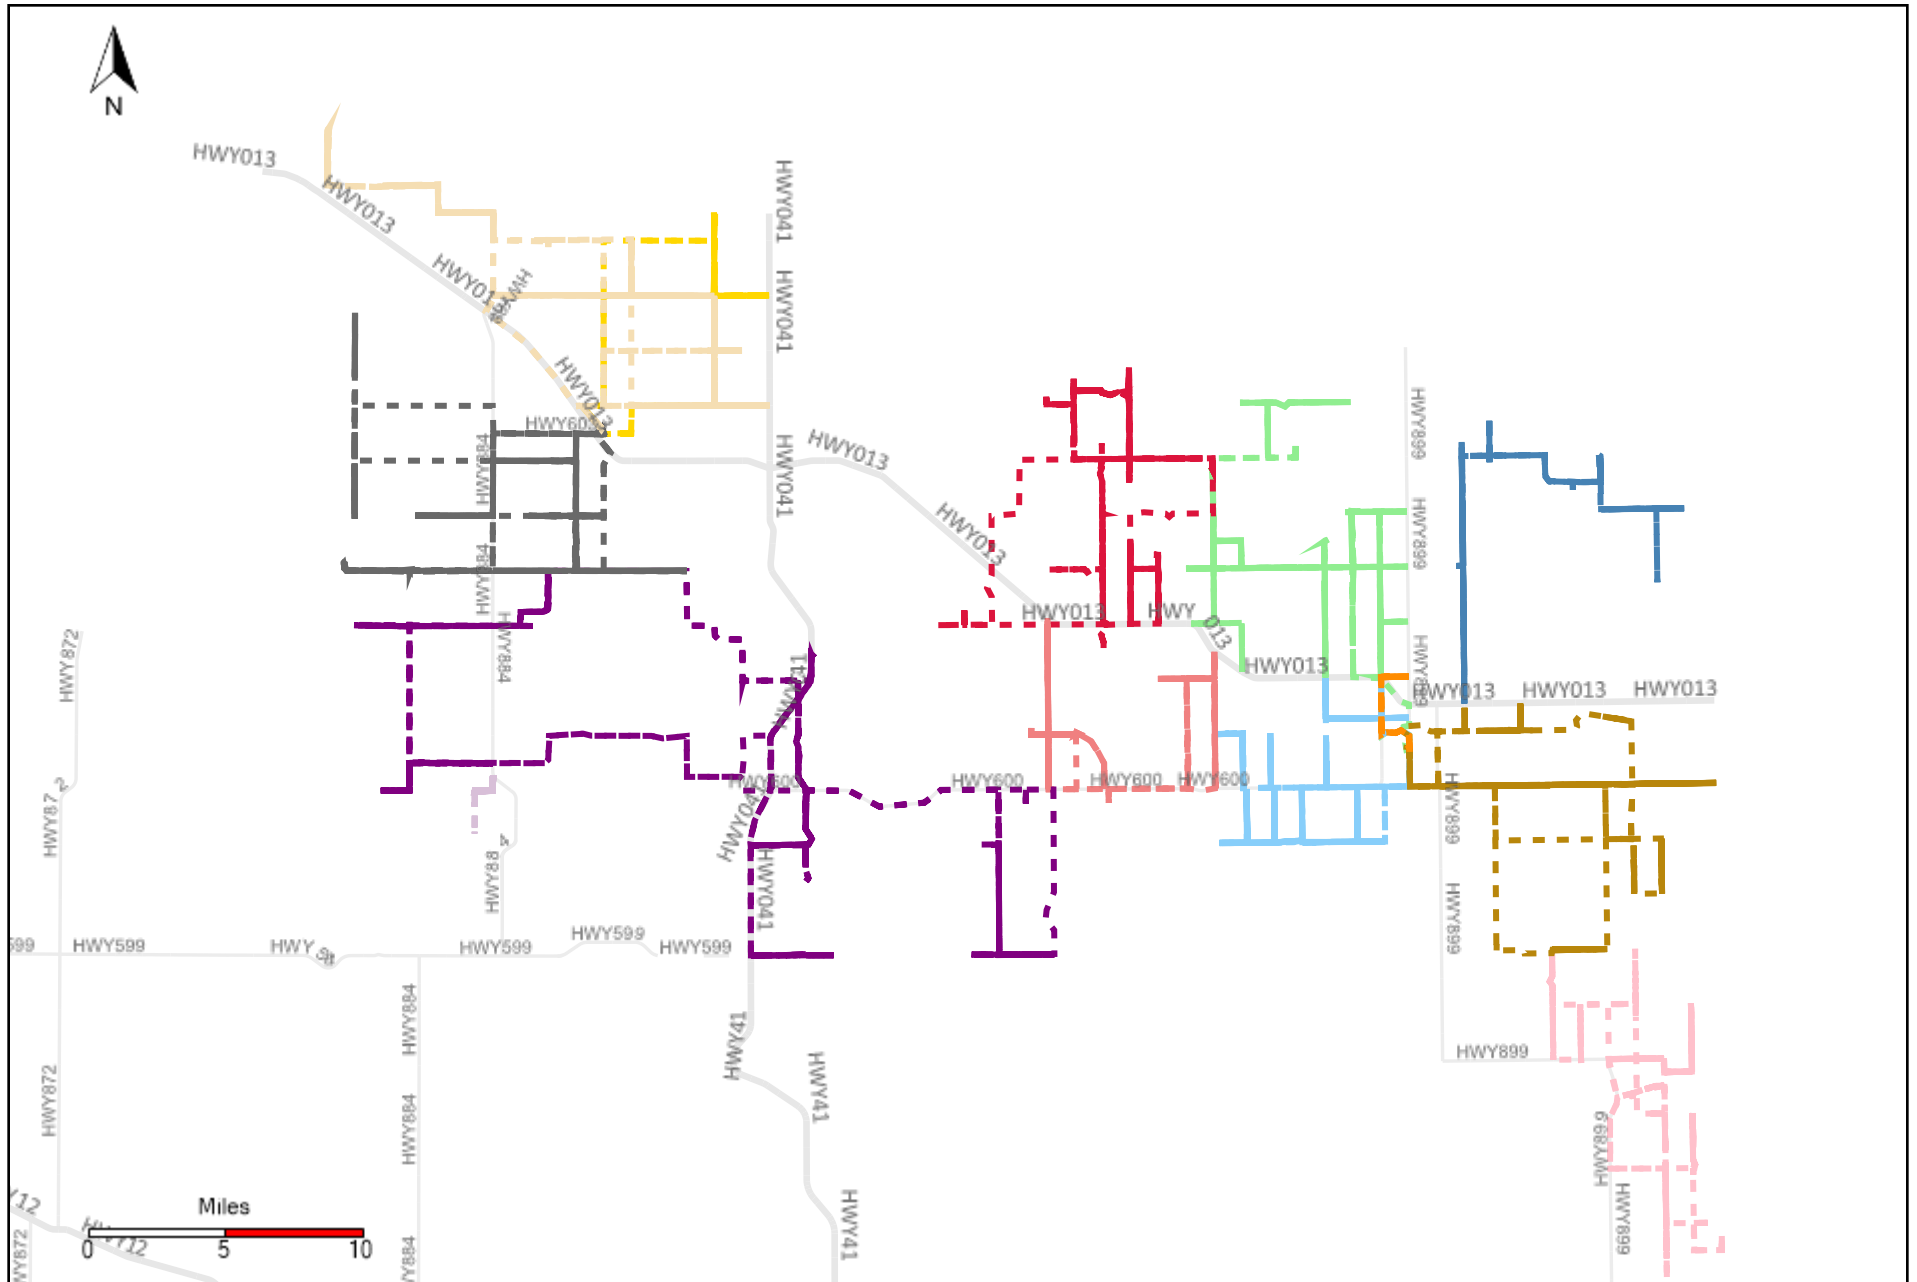

Provost Weekly Grader Report (2021-08-22 ~ 2021-08-28)

Division: 1 Grader Report(2021-08-22 ~ 2021-08-28)

Vehicle Name List	Total Distance(km)	Total Hours
*****	654.15	70 hrs 5 min 31 sec

Division: 2 Grader Report(2021-08-22 ~ 2021-08-28)

Vehicle Name List	Total Distance(km)	Total Hours
*****	574.59	56 hrs 43 min 23 sec

Division: 3 Grader Report(2021-08-22 ~ 2021-08-28)

Vehicle Name List	Total Distance(km)	Total Hours
*****	2579.95	255 hrs 1 min 46 sec

Division: 4 Grader Report(2021-08-22 ~ 2021-08-28)

Vehicle Name List	Total Distance(km)	Total Hours
*****	1185.27	123 hrs 37 min 36 sec

Division: 5 Grader Report(2021-08-22 ~ 2021-08-28)

Vehicle Name List	Total Distance(km)	Total Hours
*****	1492.67	145 hrs 52 min 56 sec

Division: 6 Grader Report(2021-08-22 ~ 2021-08-28)

Vehicle Name List	Total Distance(km)	Total Hours
*****	1769.25	160 hrs 38 min 22 sec

Division: 7 Grader Report(2021-08-22 ~ 2021-08-28)

Vehicle Name List	Total Distance(km)	Total Hours
*****	1616.36	147 hrs 50 min 13 sec