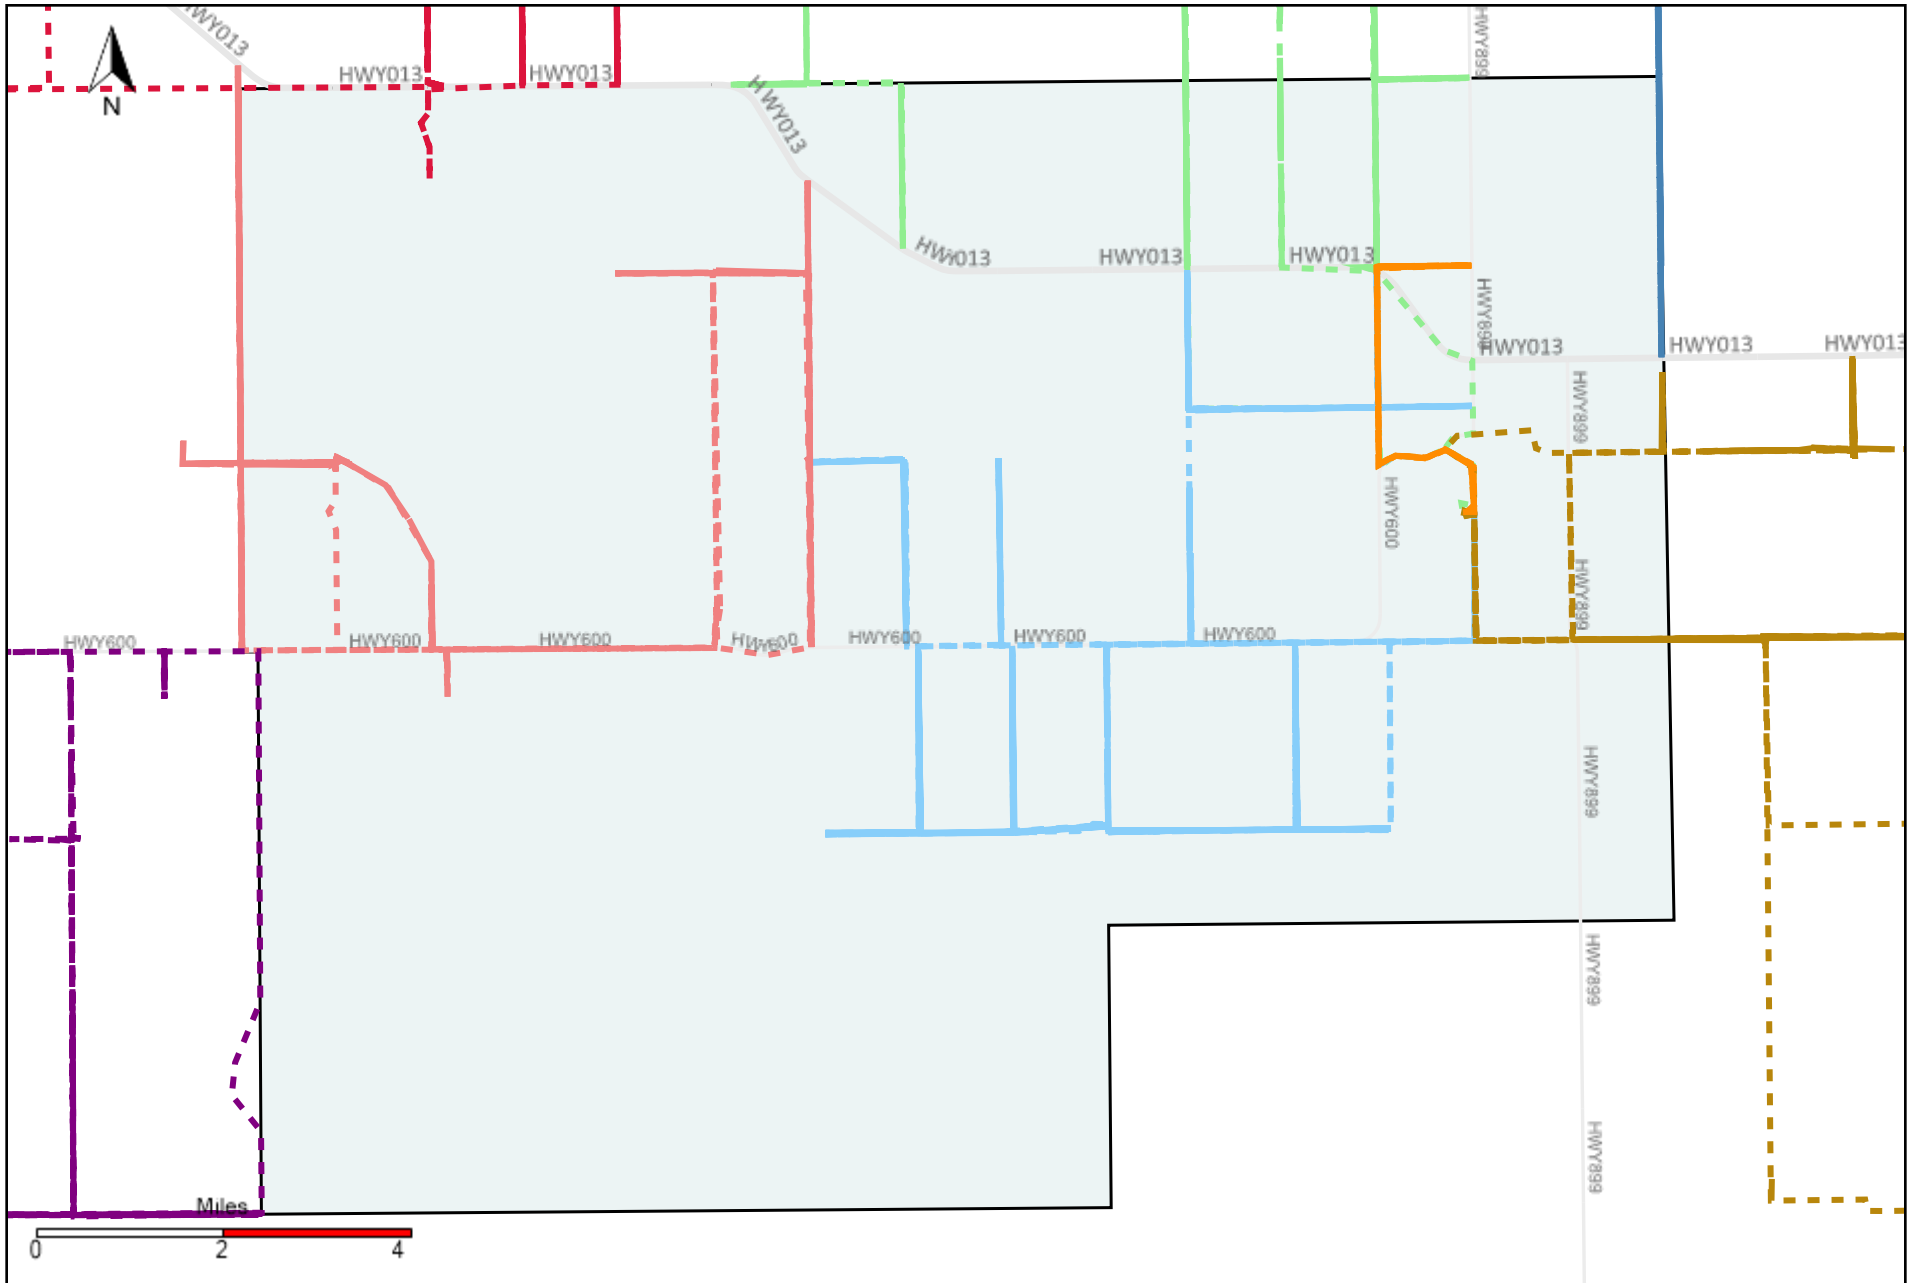

Provost Weekly Grader Report (2021-08-22 ~ 2021-08-28)

Division: 1 Grader Report(2021-08-22 ~ 2021-08-28)

Vehicle Name List	Total Distance(km)	Total Hours
*****	654.15	70 hrs 5 min 31 sec

Division: 2 Grader Report(2021-08-22 ~ 2021-08-28)

Vehicle Name List	Total Distance(km)	Total Hours
*****	574.59	56 hrs 43 min 23 sec

Division: 3 Grader Report(2021-08-22 ~ 2021-08-28)

Vehicle Name List	Total Distance(km)	Total Hours
*****	2579.95	255 hrs 1 min 46 sec

Division: 4 Grader Report(2021-08-22 ~ 2021-08-28)

Vehicle Name List	Total Distance(km)	Total Hours
*****	1185.27	123 hrs 37 min 36 sec

Division: 5 Grader Report(2021-08-22 ~ 2021-08-28)

Vehicle Name List	Total Distance(km)	Total Hours
*****	1492.67	145 hrs 52 min 56 sec

Division: 6 Grader Report(2021-08-22 ~ 2021-08-28)

Vehicle Name List	Total Distance(km)	Total Hours
*****	1769.25	160 hrs 38 min 22 sec

Division: 7 Grader Report(2021-08-22 ~ 2021-08-28)

Vehicle Name List	Total Distance(km)	Total Hours
*****	1616.36	147 hrs 50 min 13 sec