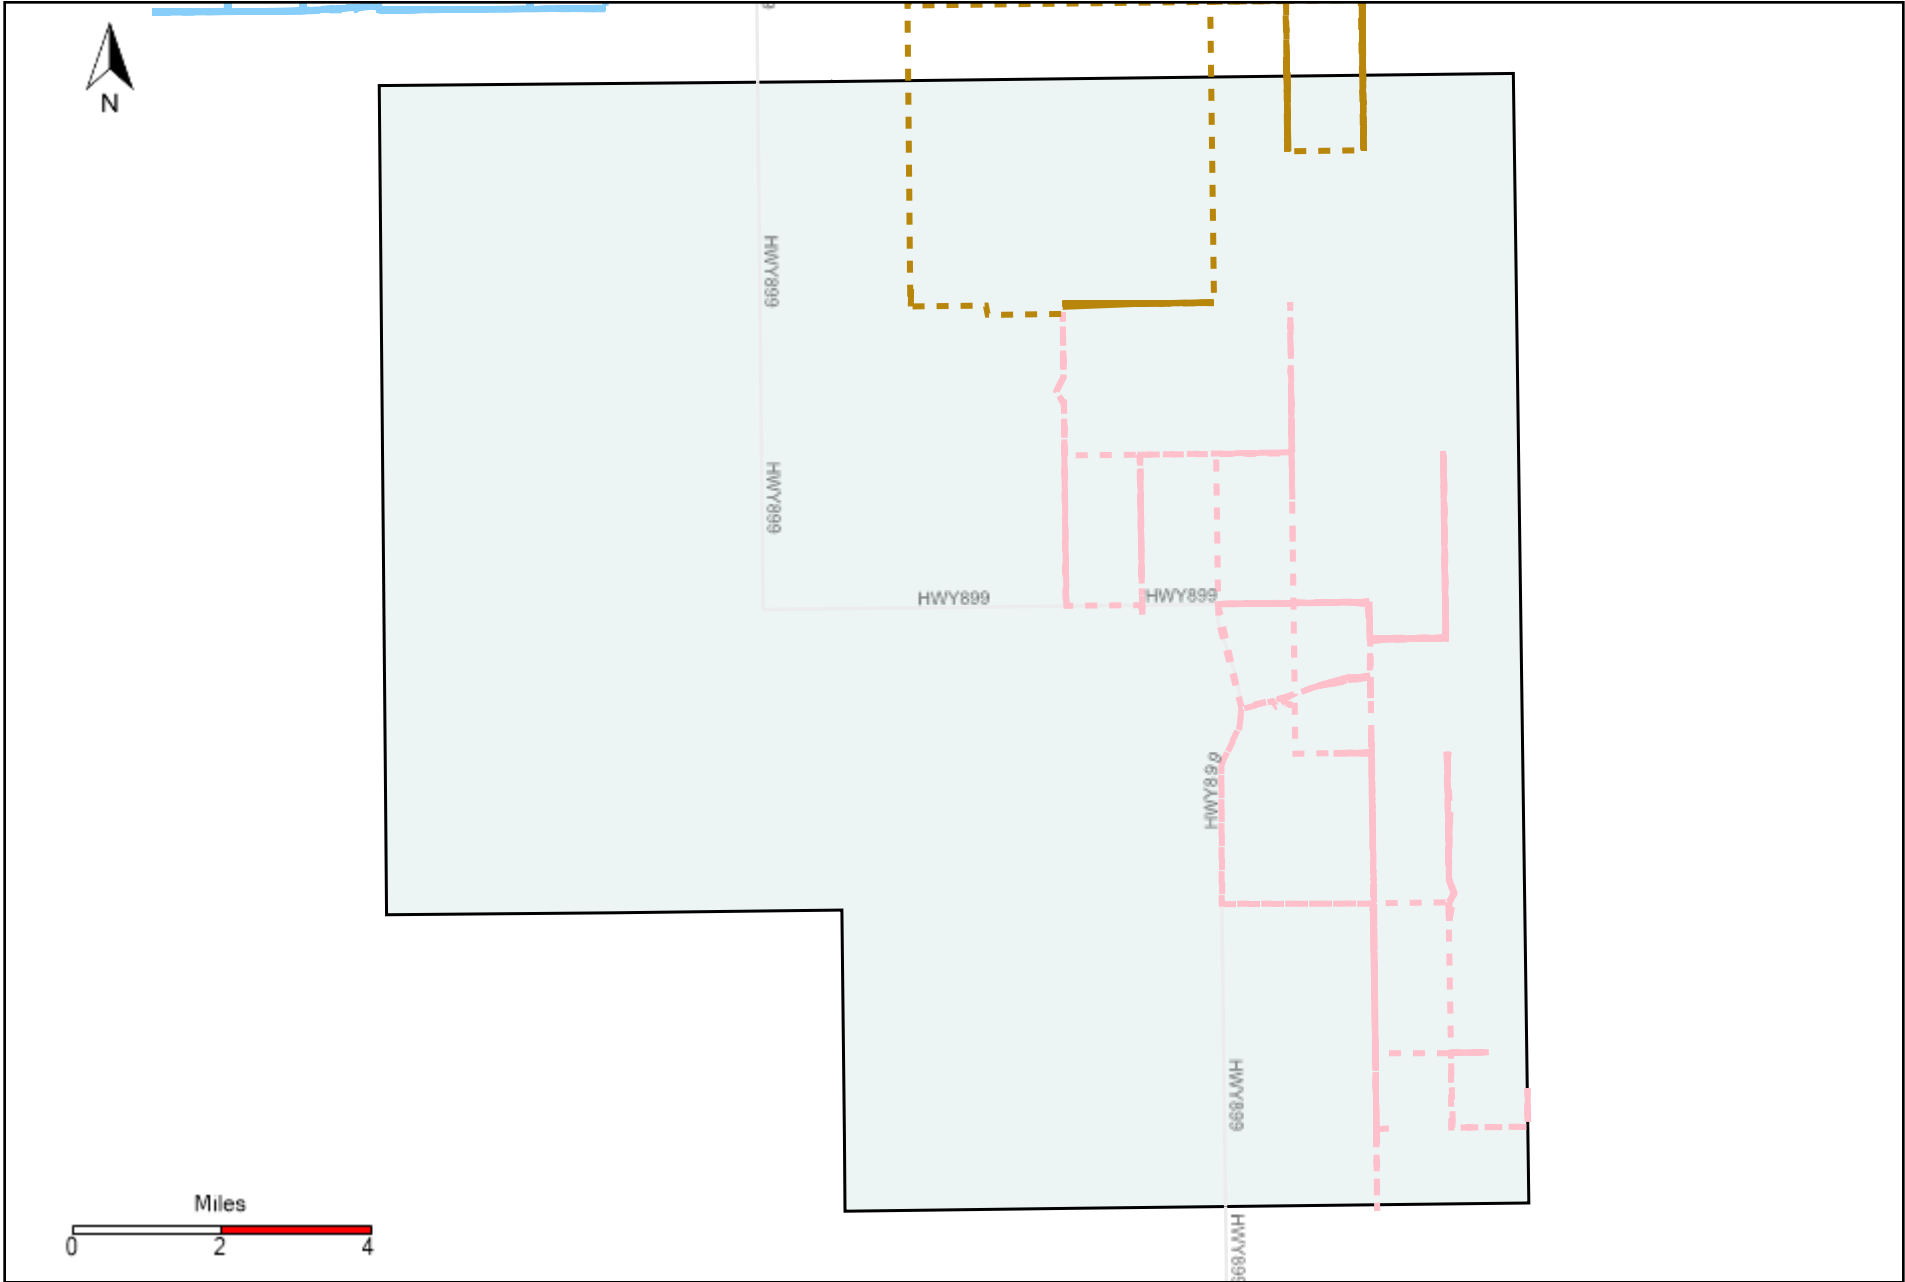

Provost Weekly Grader Report (2021-08-22 ~ 2021-08-28)

Division: 1 Grader Report(2021-08-22 ~ 2021-08-28)

Vehicle Name List	Total Distance(km)	Total Hours
*****	654.15	70 hrs 5 min 31 sec

Division: 2 Grader Report(2021-08-22 ~ 2021-08-28)

Vehicle Name List	Total Distance(km)	Total Hours
*****	574.59	56 hrs 43 min 23 sec

Division: 3 Grader Report(2021-08-22 ~ 2021-08-28)

Vehicle Name List	Total Distance(km)	Total Hours
*****	2579.95	255 hrs 1 min 46 sec

Division: 4 Grader Report(2021-08-22 ~ 2021-08-28)

Vehicle Name List	Total Distance(km)	Total Hours
*****	1185.27	123 hrs 37 min 36 sec

Division: 5 Grader Report(2021-08-22 ~ 2021-08-28)

Vehicle Name List	Total Distance(km)	Total Hours
*****	1492.67	145 hrs 52 min 56 sec

Division: 6 Grader Report(2021-08-22 ~ 2021-08-28)

Vehicle Name List	Total Distance(km)	Total Hours
*****	1769.25	160 hrs 38 min 22 sec

Division: 7 Grader Report(2021-08-22 ~ 2021-08-28)

Vehicle Name List	Total Distance(km)	Total Hours
*****	1616.36	147 hrs 50 min 13 sec