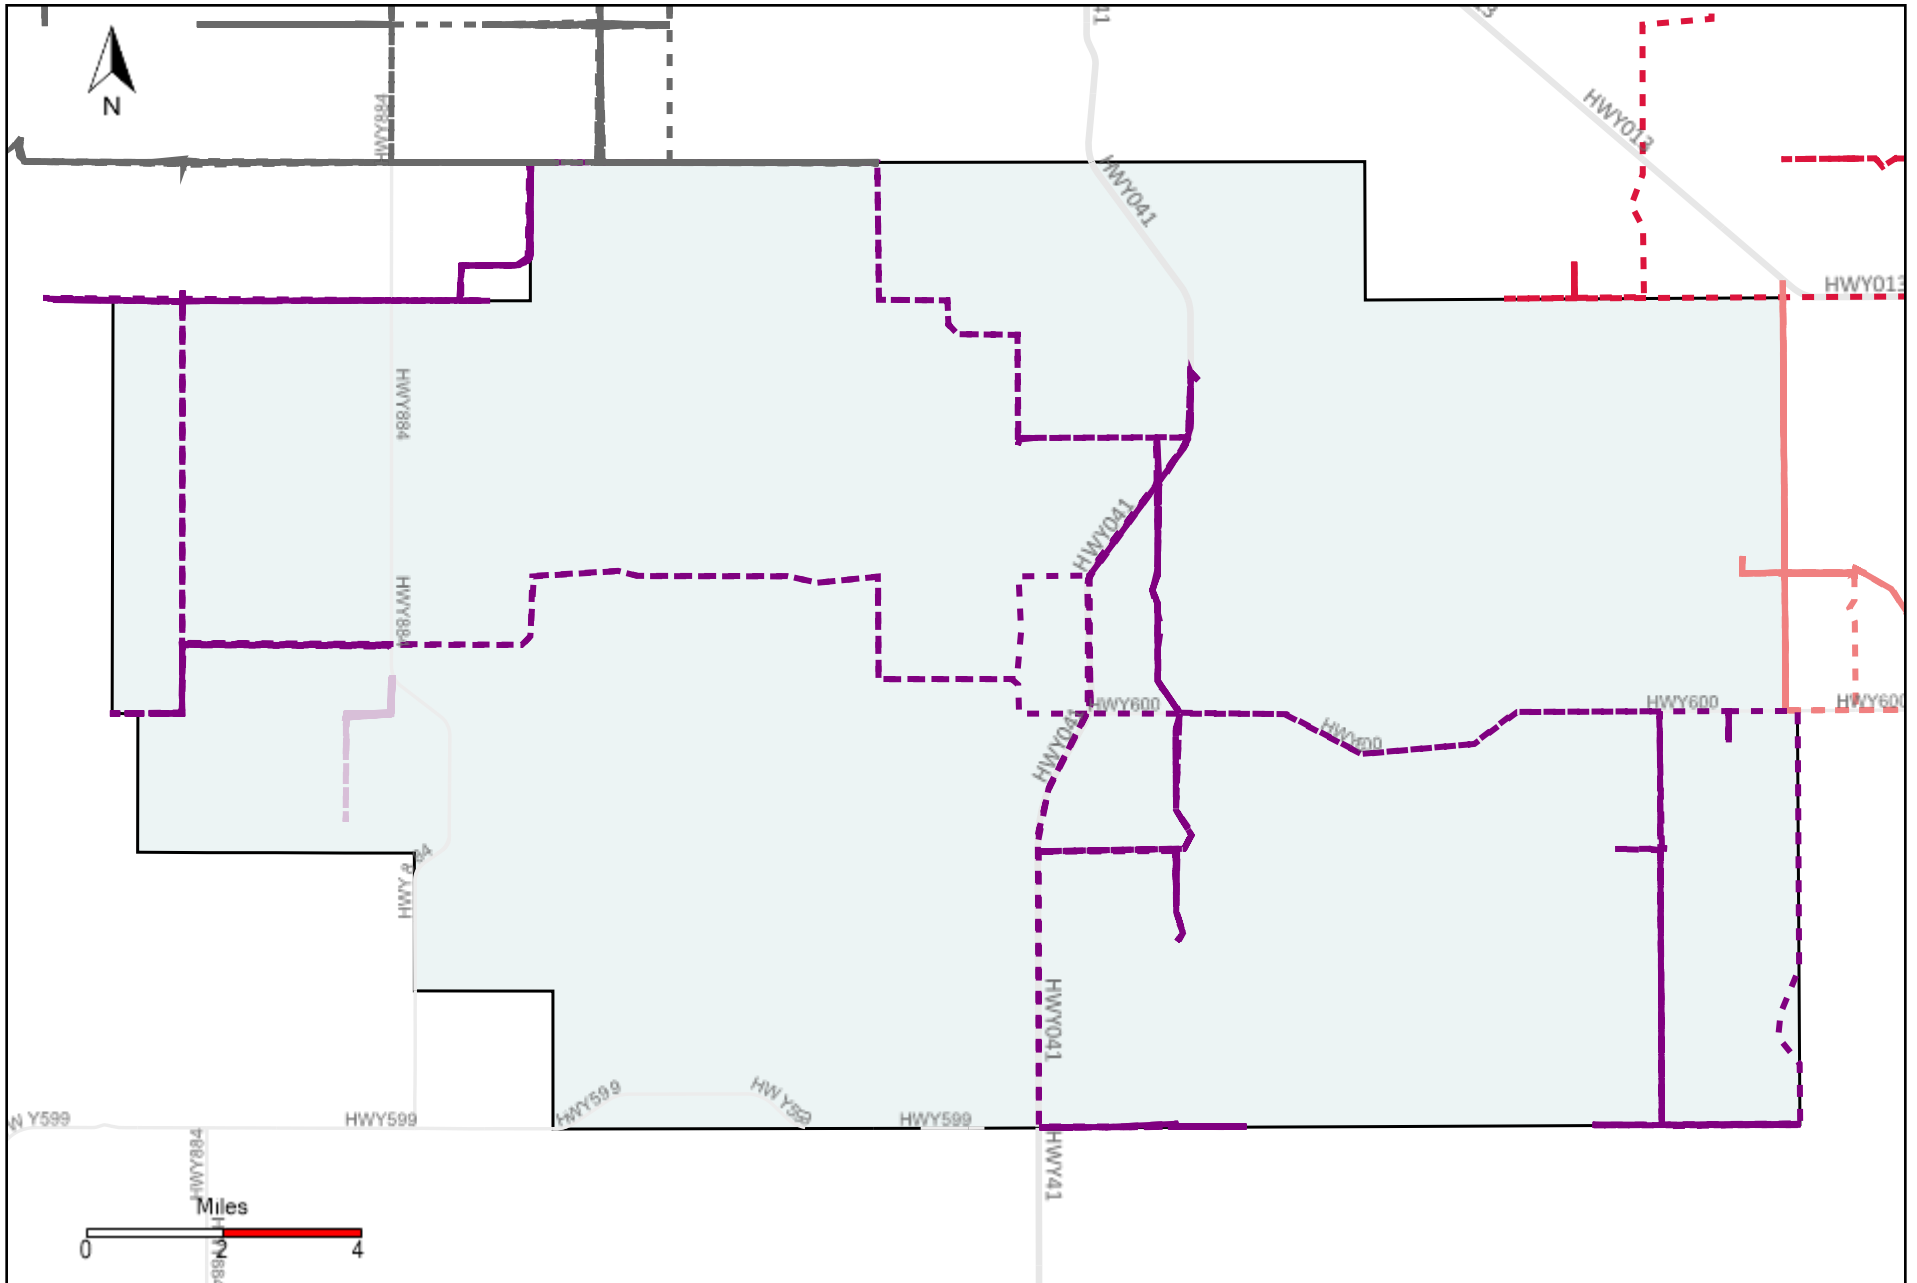

Division: 5 Grader Report(2021-08-22 ~ 2021-08-28)

Vehicle Name List	Total Distance(km)	Total Hours
*****	1492.67	145 hrs 52 min 56 sec