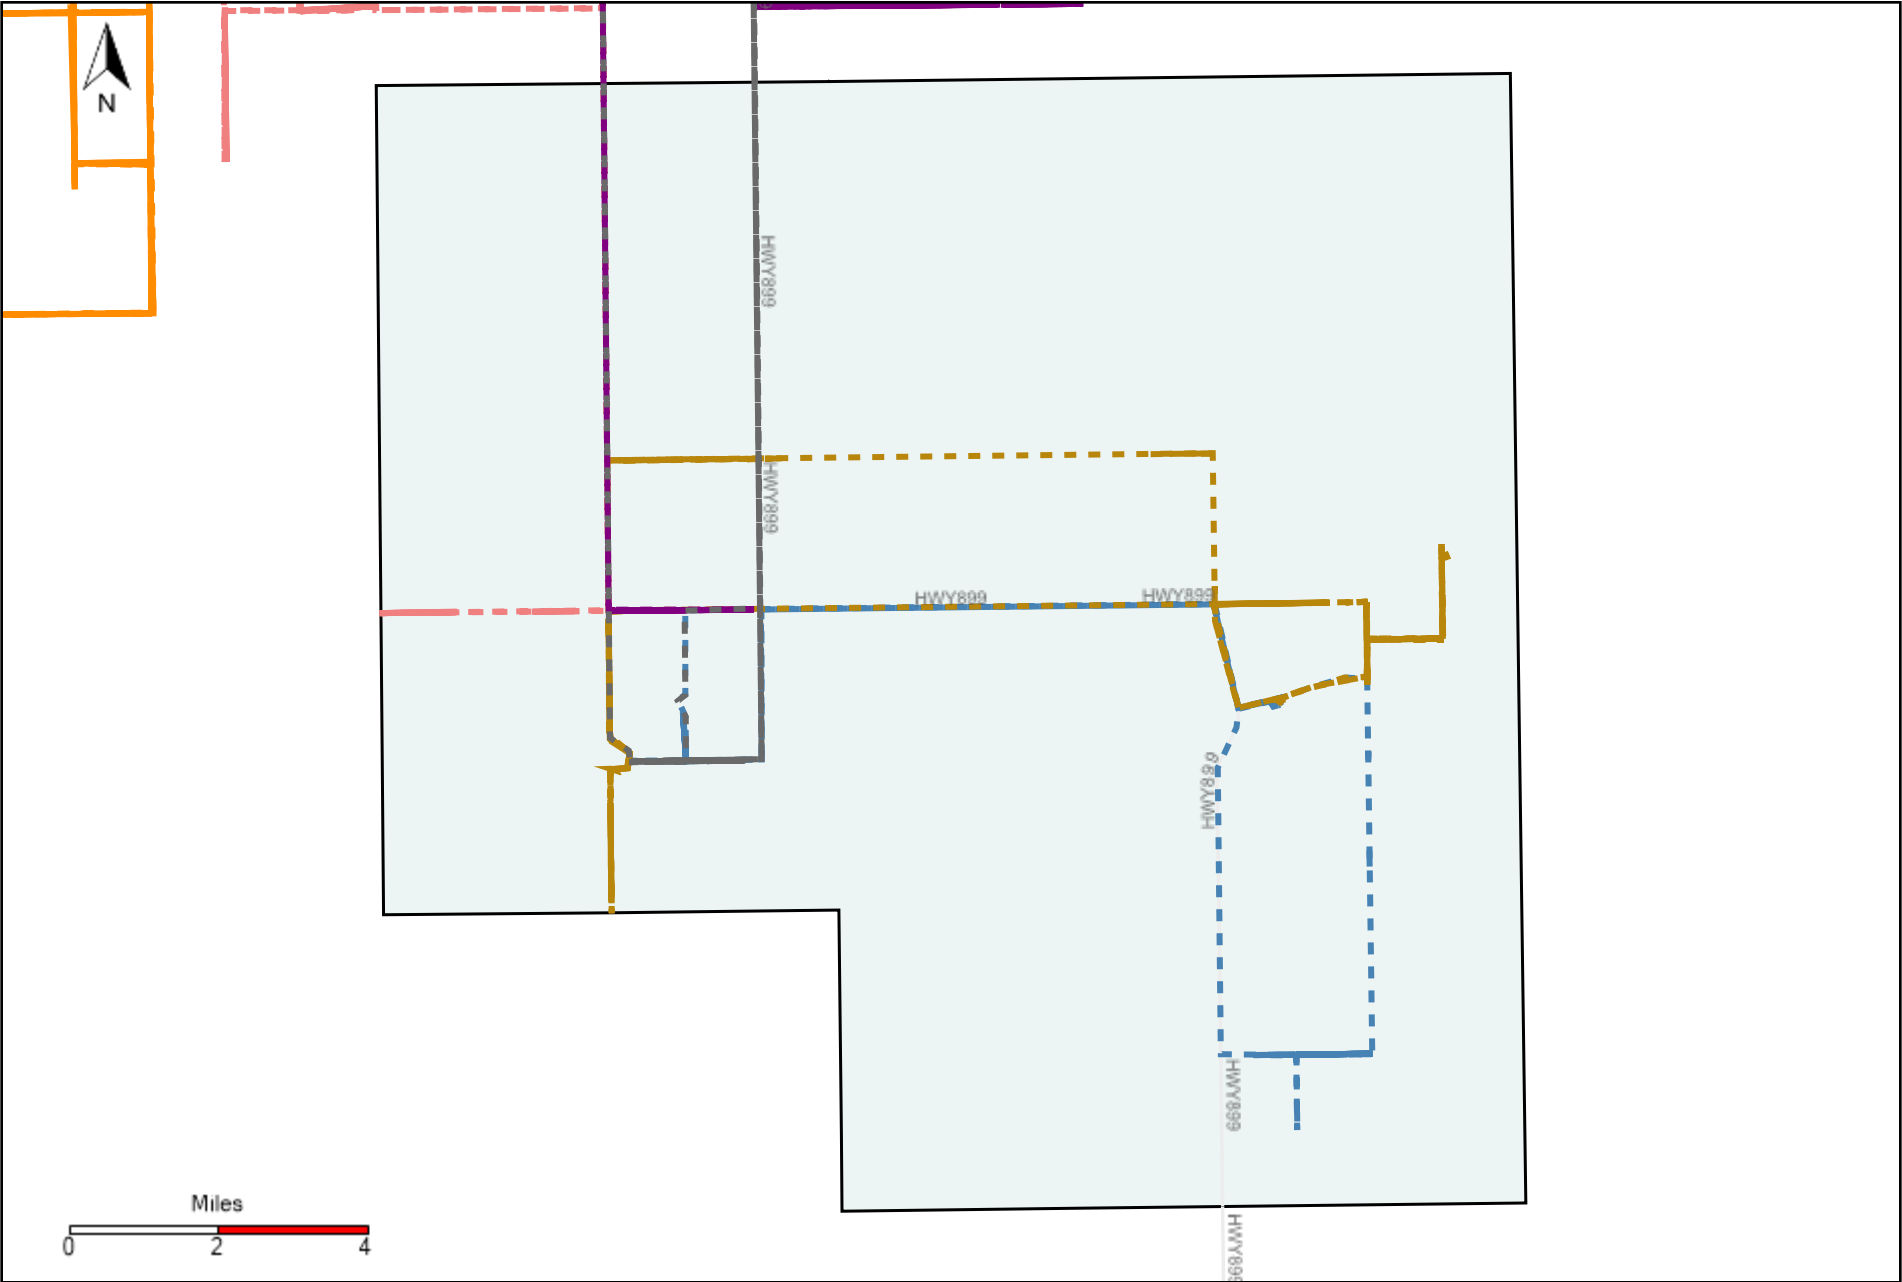

# Division: 1 Grader Report(2021-08-08 ~ 2021-08-14)

Vehicle Name List	Total Distance(km)	Total Hours
*****	1108.42	133 hrs 57 min 14 sec