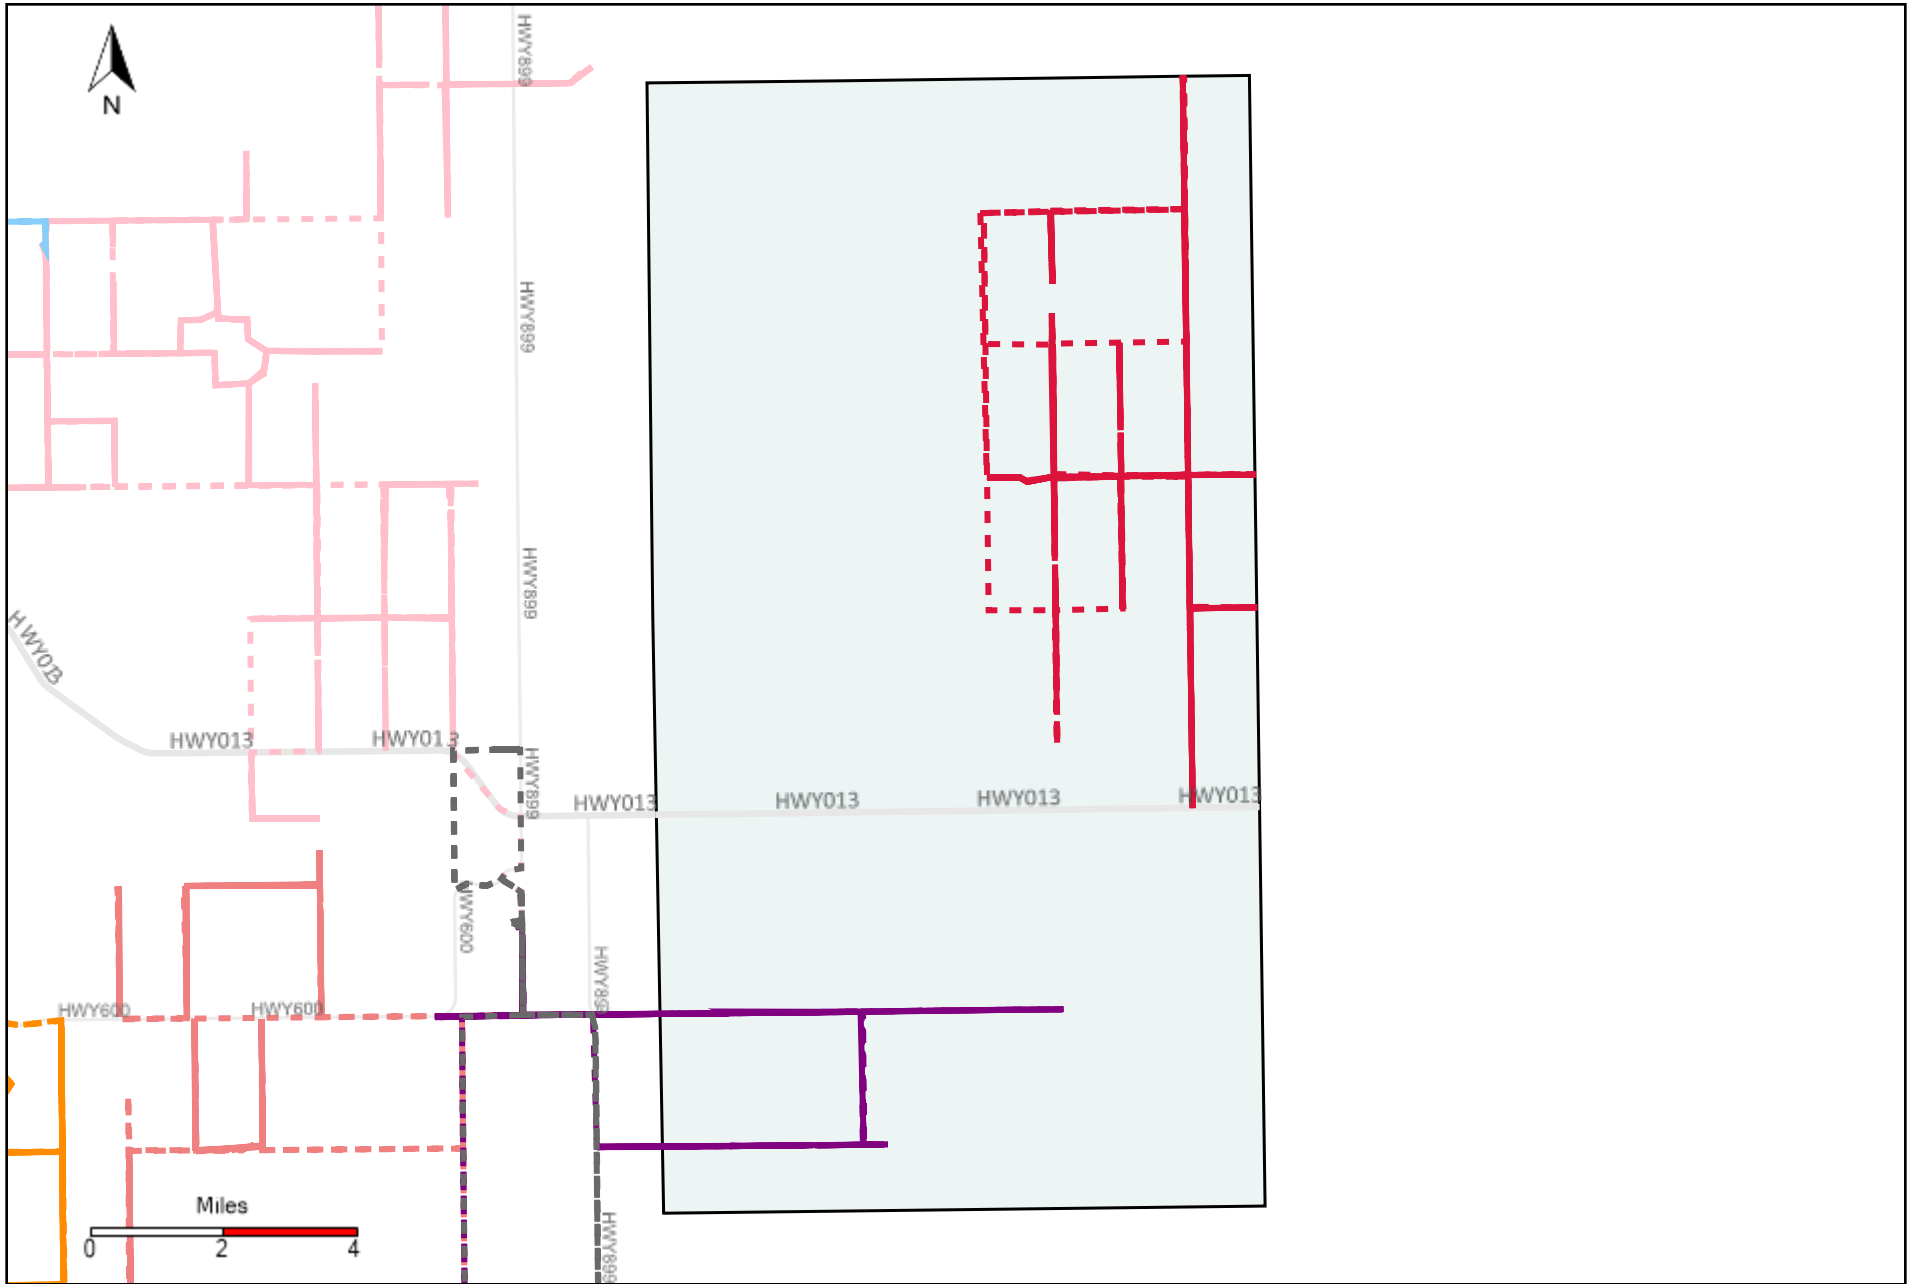

Division: 2 Grader Report(2021-08-08 ~ 2021-08-14)

Vehicle Name List	Total Distance(km)	Total Hours
*****	509.63	57 hrs 2 min 22 sec