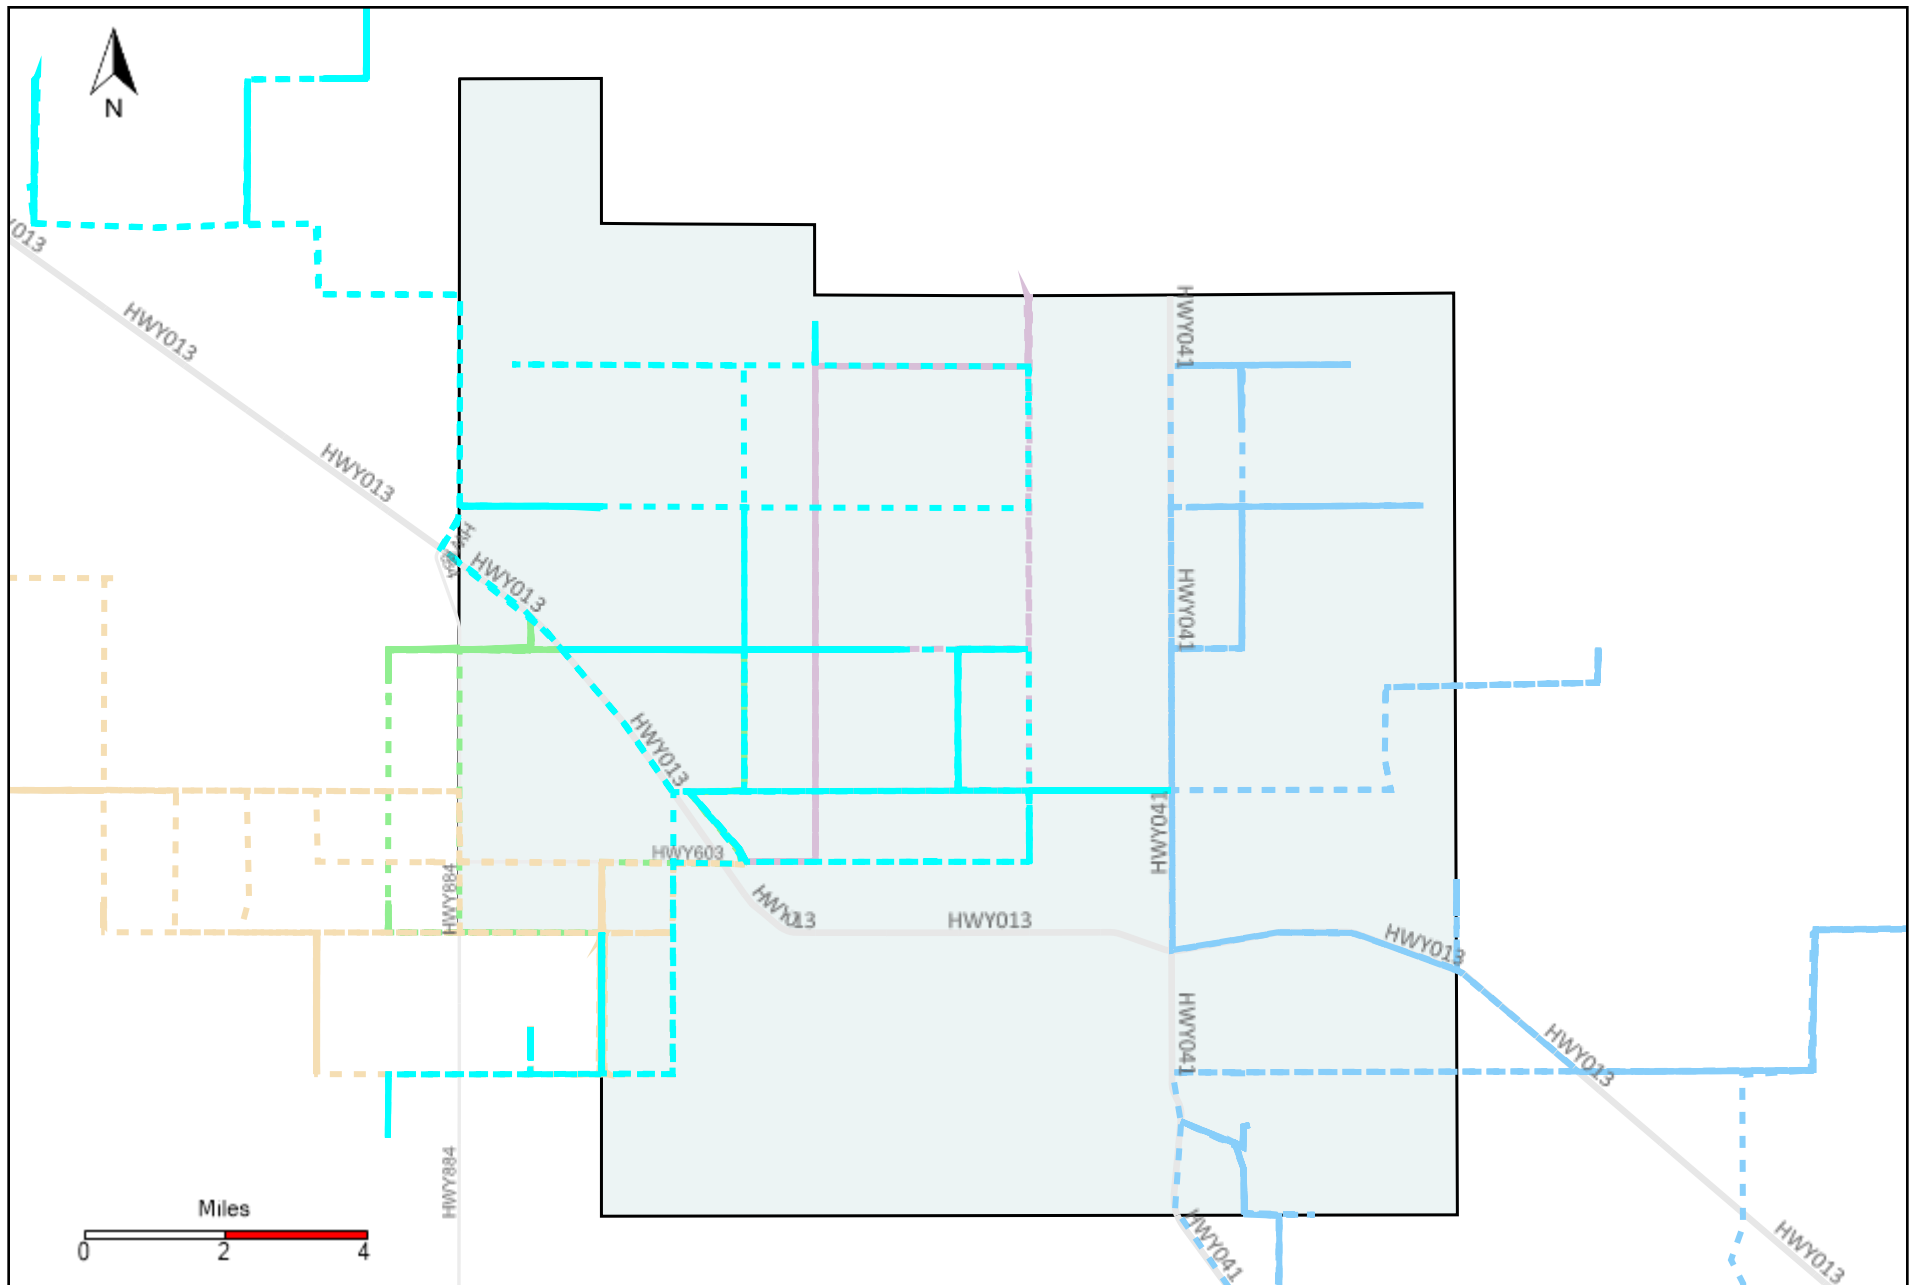

Division: 6 Grader Report(2021-08-08 ~ 2021-08-14)

Vehicle Name List	Total Distance(km)	Total Hours
*****	1882.45	225 hrs 42 min 19 sec