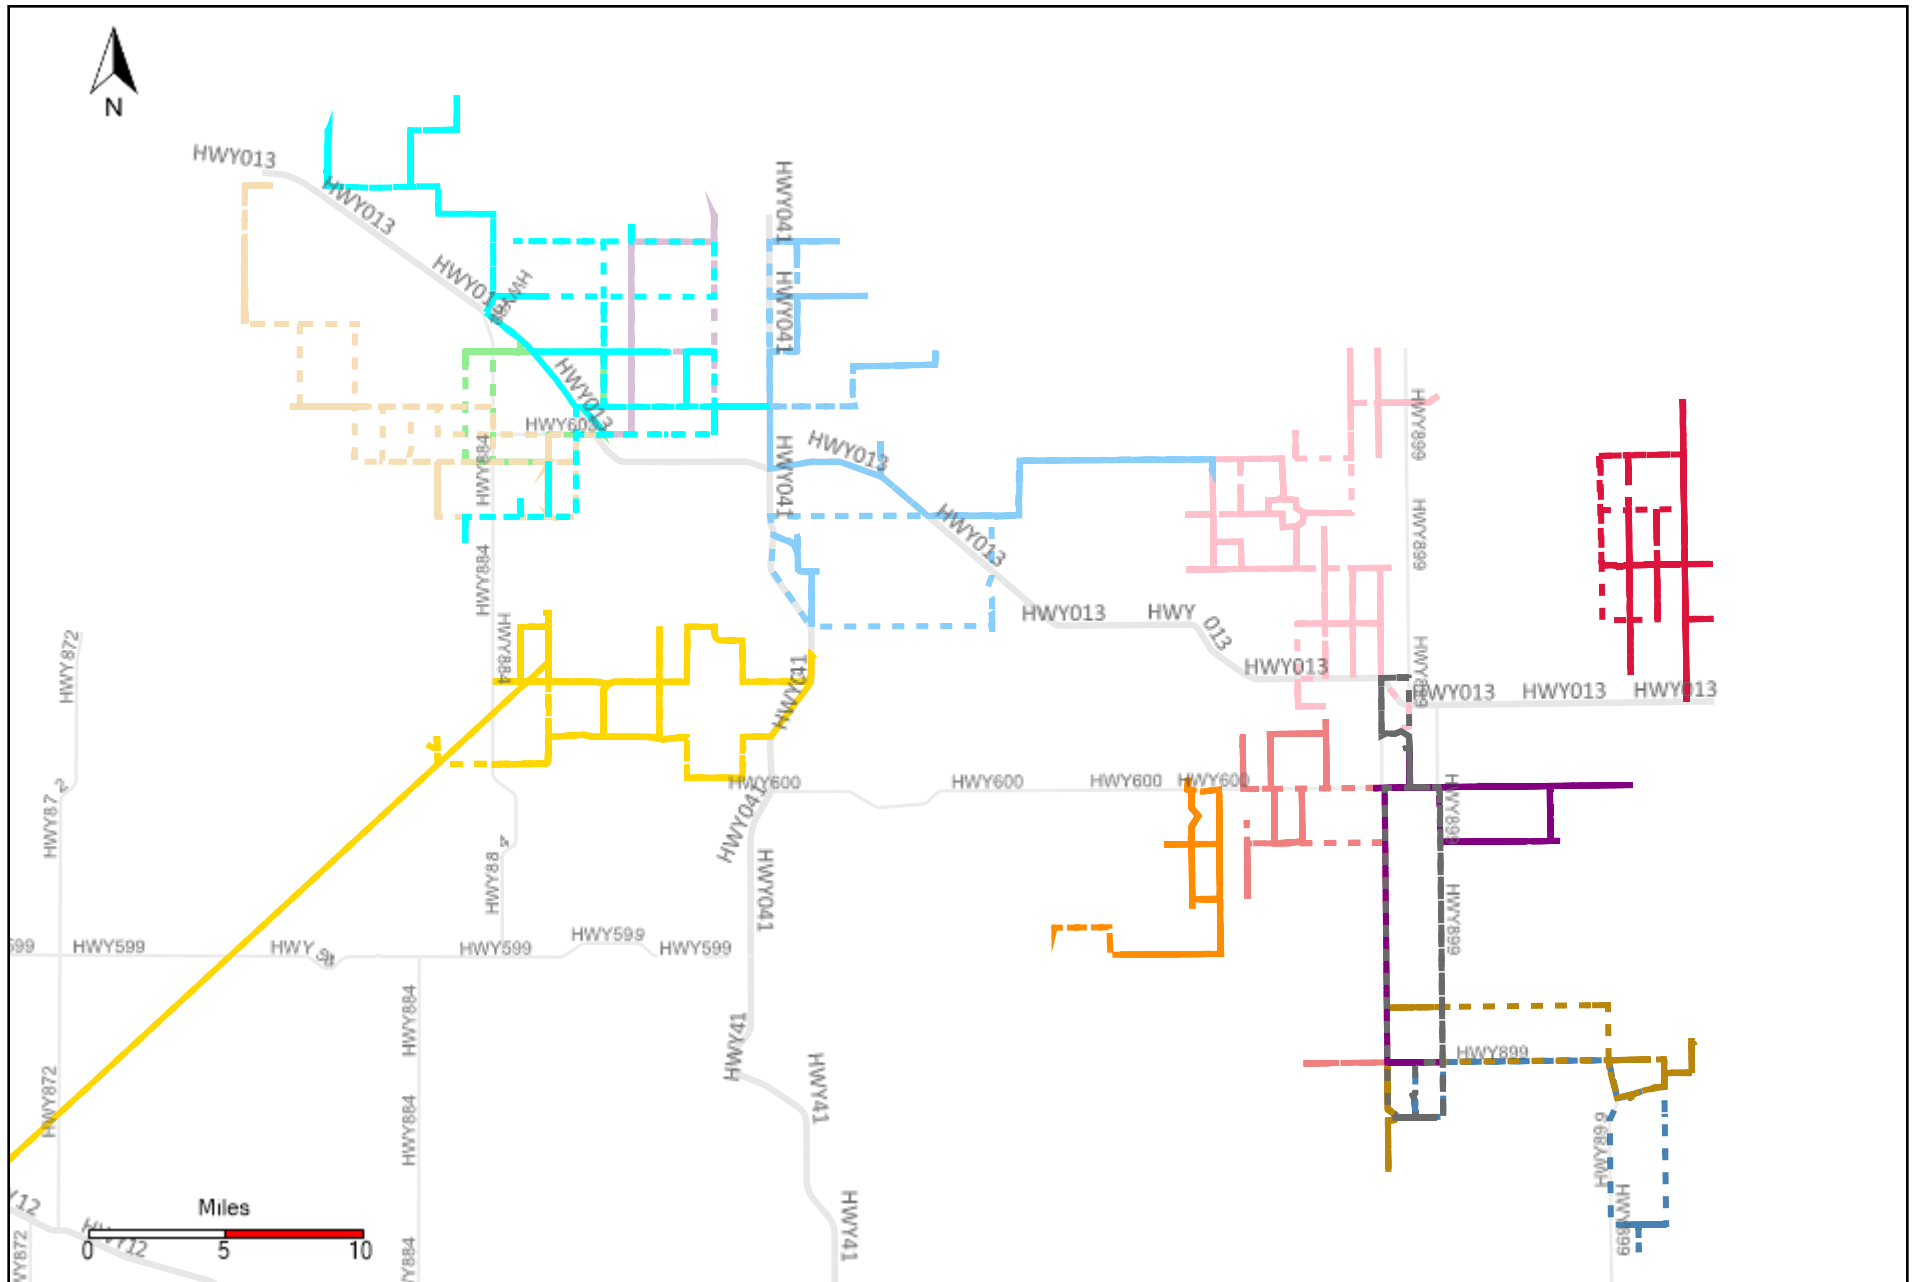

# Division: 1 Grader Report(2021-08-08 ~ 2021-08-14)

Vehicle Name List	Total Distance(km)	Total Hours
*****	1108.42	133 hrs 57 min 14 sec

# Division: 5 Grader Report(2021-08-08 ~ 2021-08-14)

Vehicle Name List	Total Distance(km)	Total Hours
*****	1564.08	95 hrs 24 min 19 sec

# Division: 6 Grader Report(2021-08-08 ~ 2021-08-14)

Vehicle Name List	Total Distance(km)	Total Hours
*****	1882.45	225 hrs 42 min 19 sec

# Division: 7 Grader Report(2021-08-08 ~ 2021-08-14)

Vehicle Name List	Total Distance(km)	Total Hours
*****	2144.8	190 hrs 35 min 44 sec