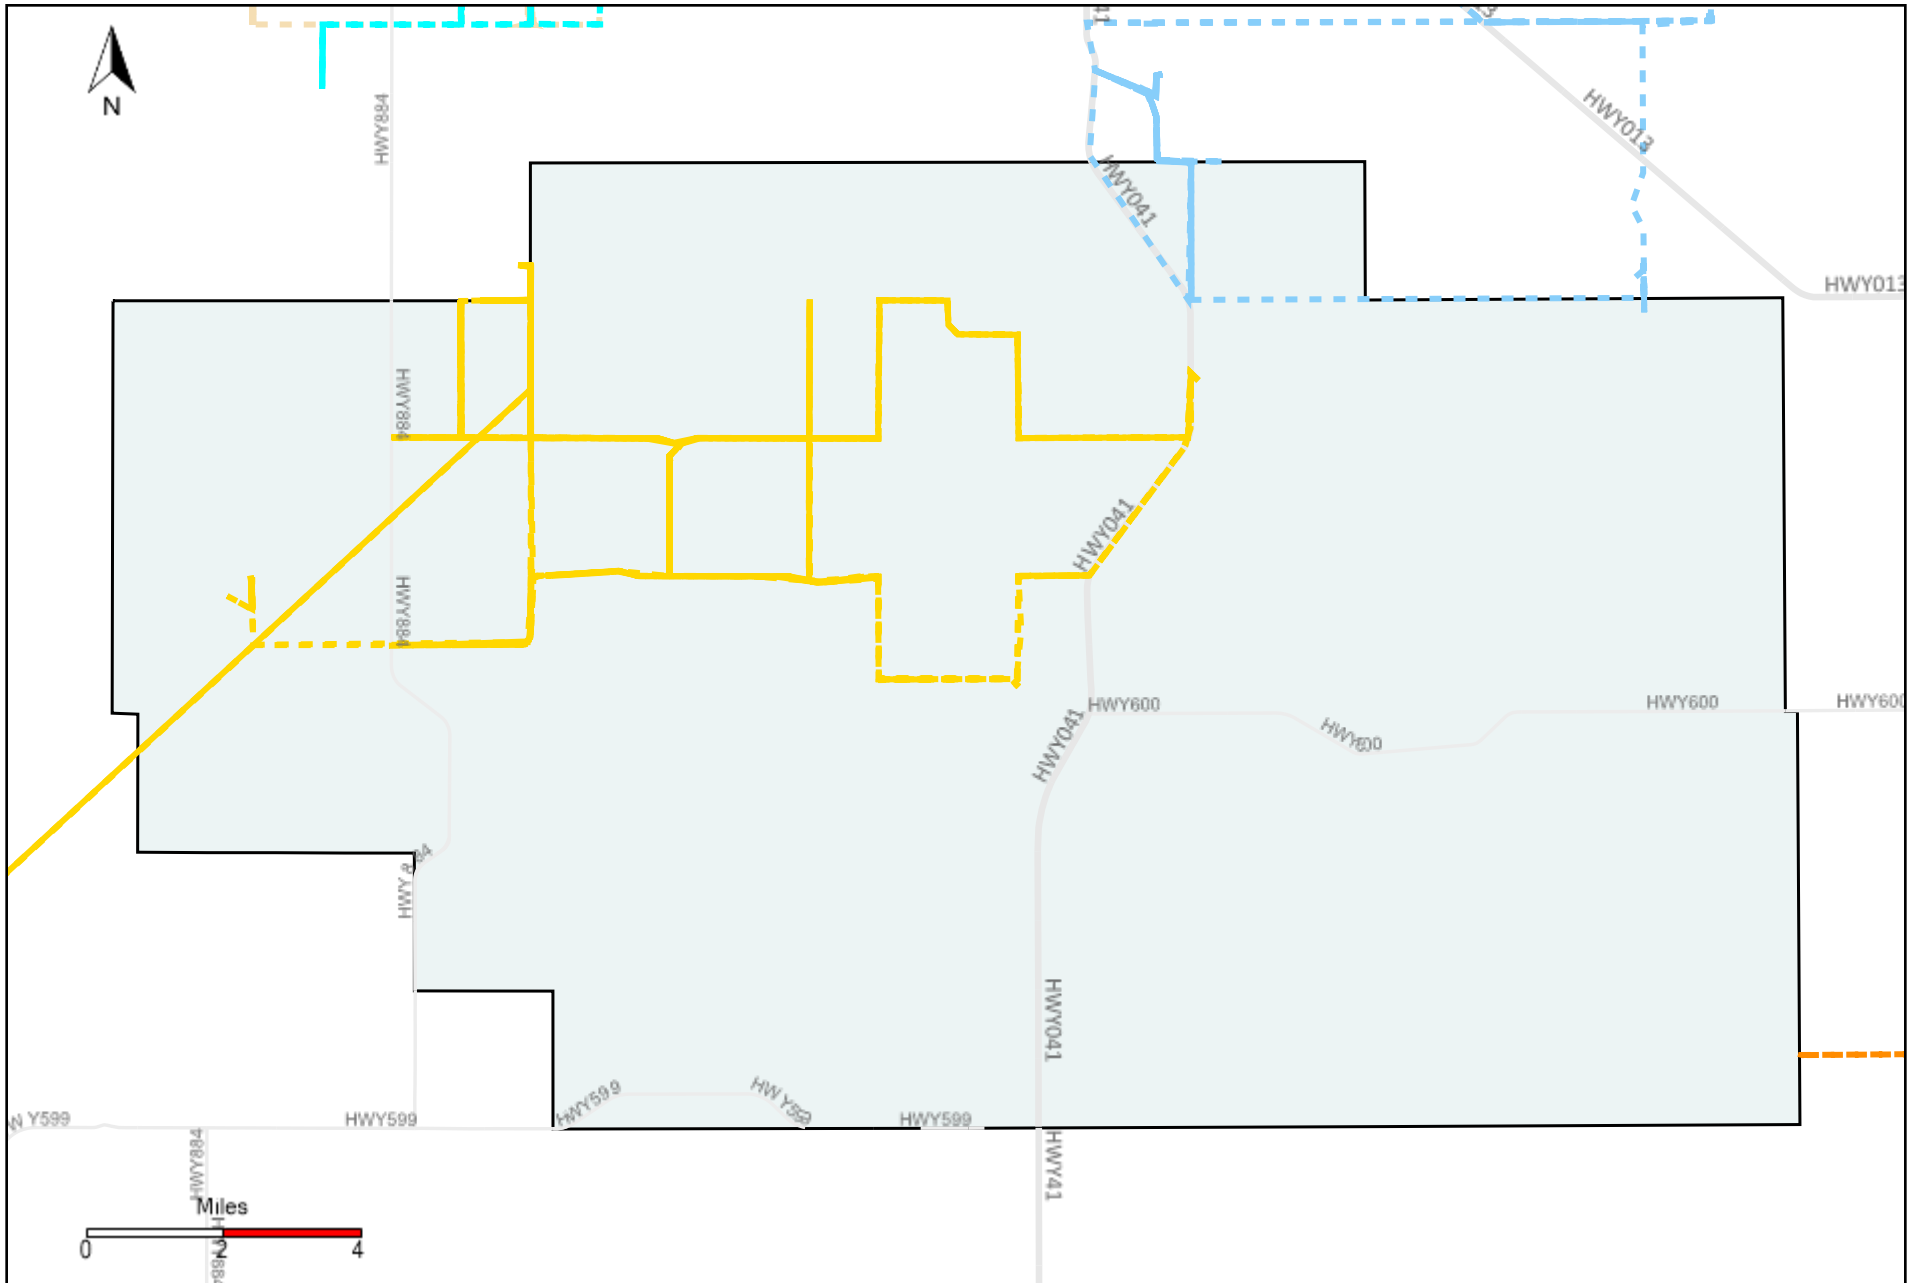

Division: 5 Grader Report(2021-08-08 ~ 2021-08-14)

Vehicle Name List	Total Distance(km)	Total Hours
*****	1564.08	95 hrs 24 min 19 sec