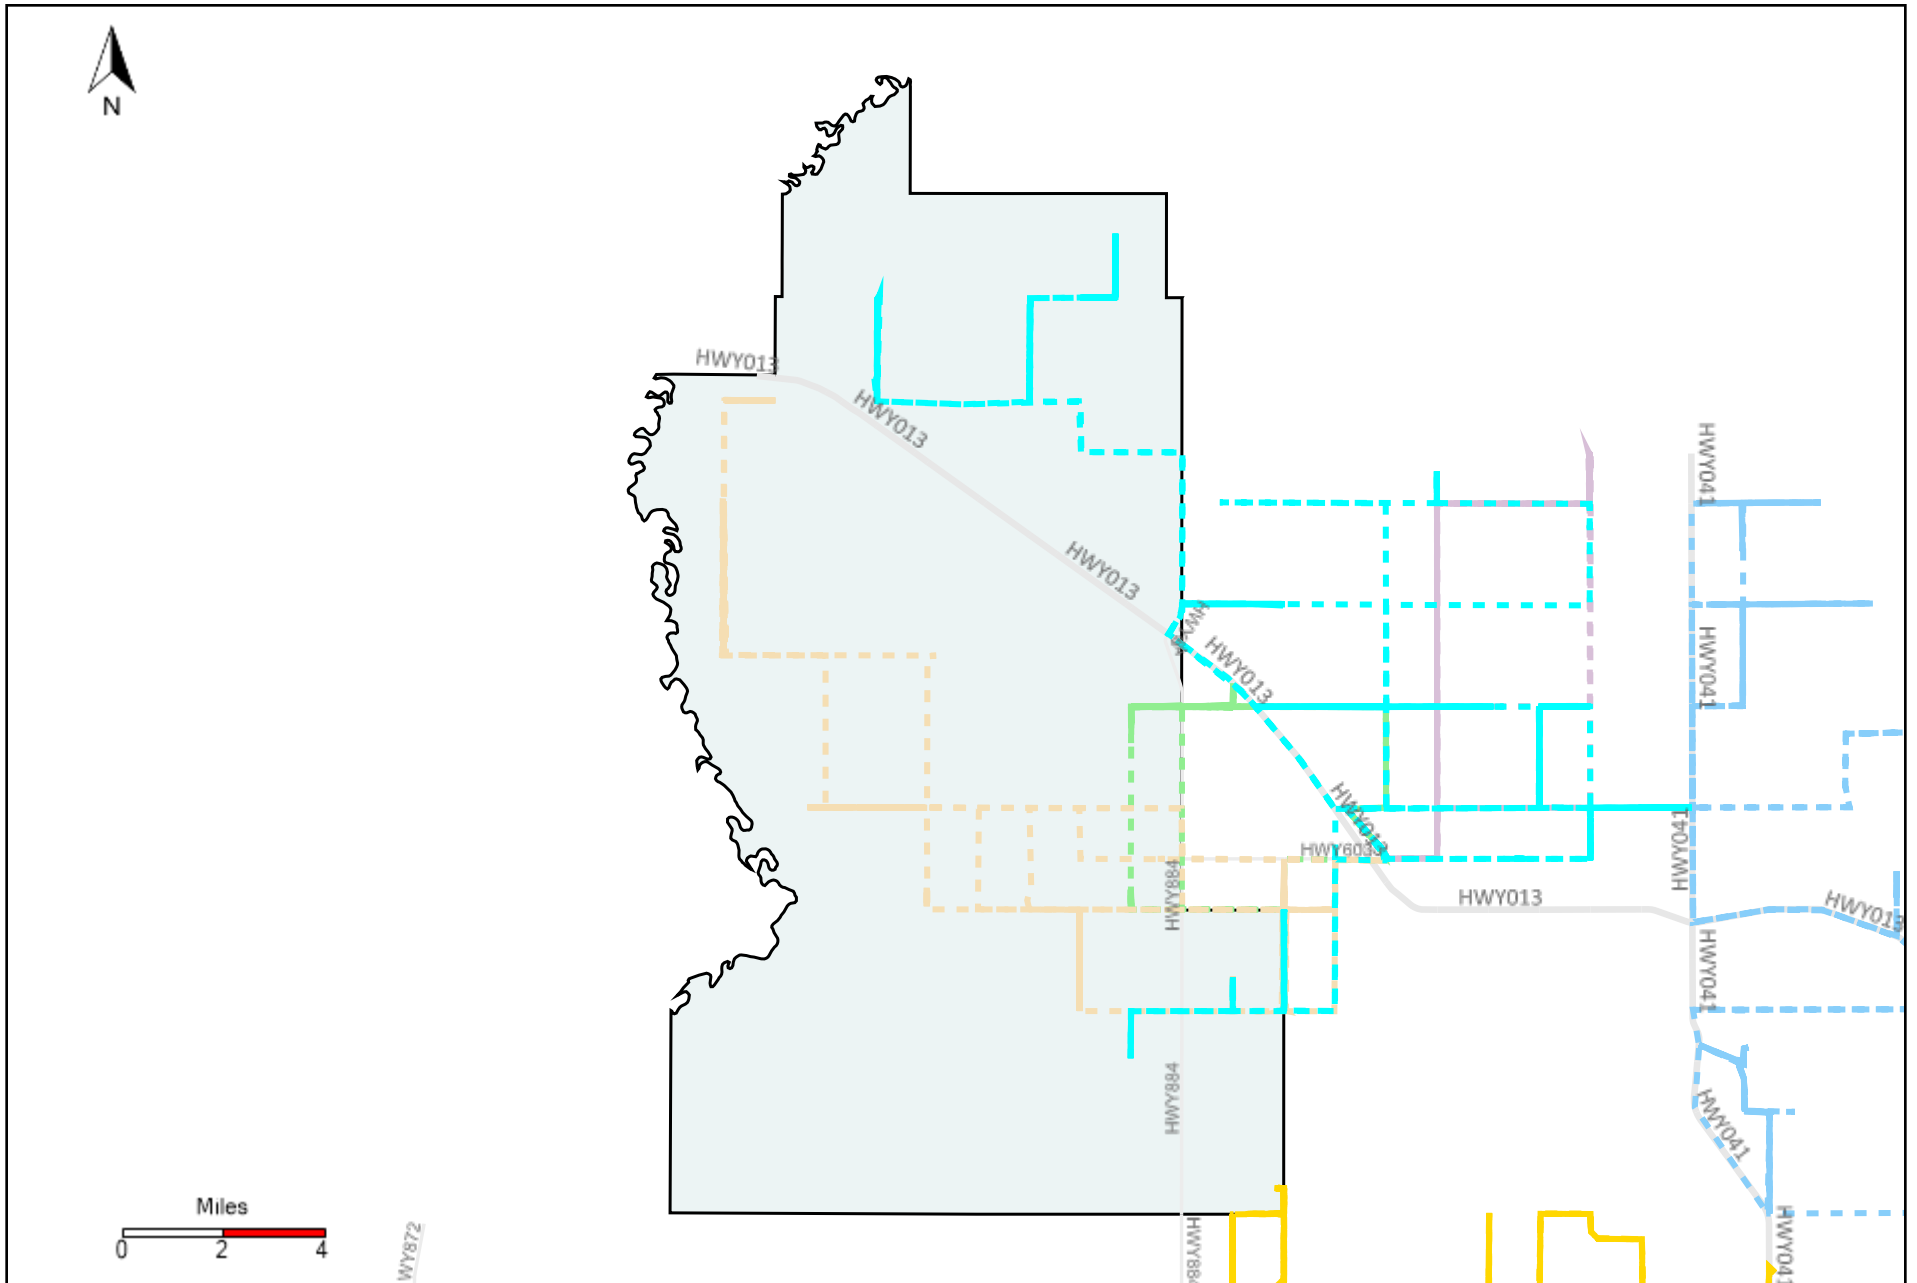

# Division: 5 Grader Report(2021-08-08 ~ 2021-08-14)

Vehicle Name List	Total Distance(km)	Total Hours
*****	1564.08	95 hrs 24 min 19 sec

# Division: 6 Grader Report(2021-08-08 ~ 2021-08-14)

Vehicle Name List	Total Distance(km)	Total Hours
*****	1882.45	225 hrs 42 min 19 sec

# Division: 7 Grader Report(2021-08-08 ~ 2021-08-14)

Vehicle Name List	Total Distance(km)	Total Hours
*****	2144.8	190 hrs 35 min 44 sec