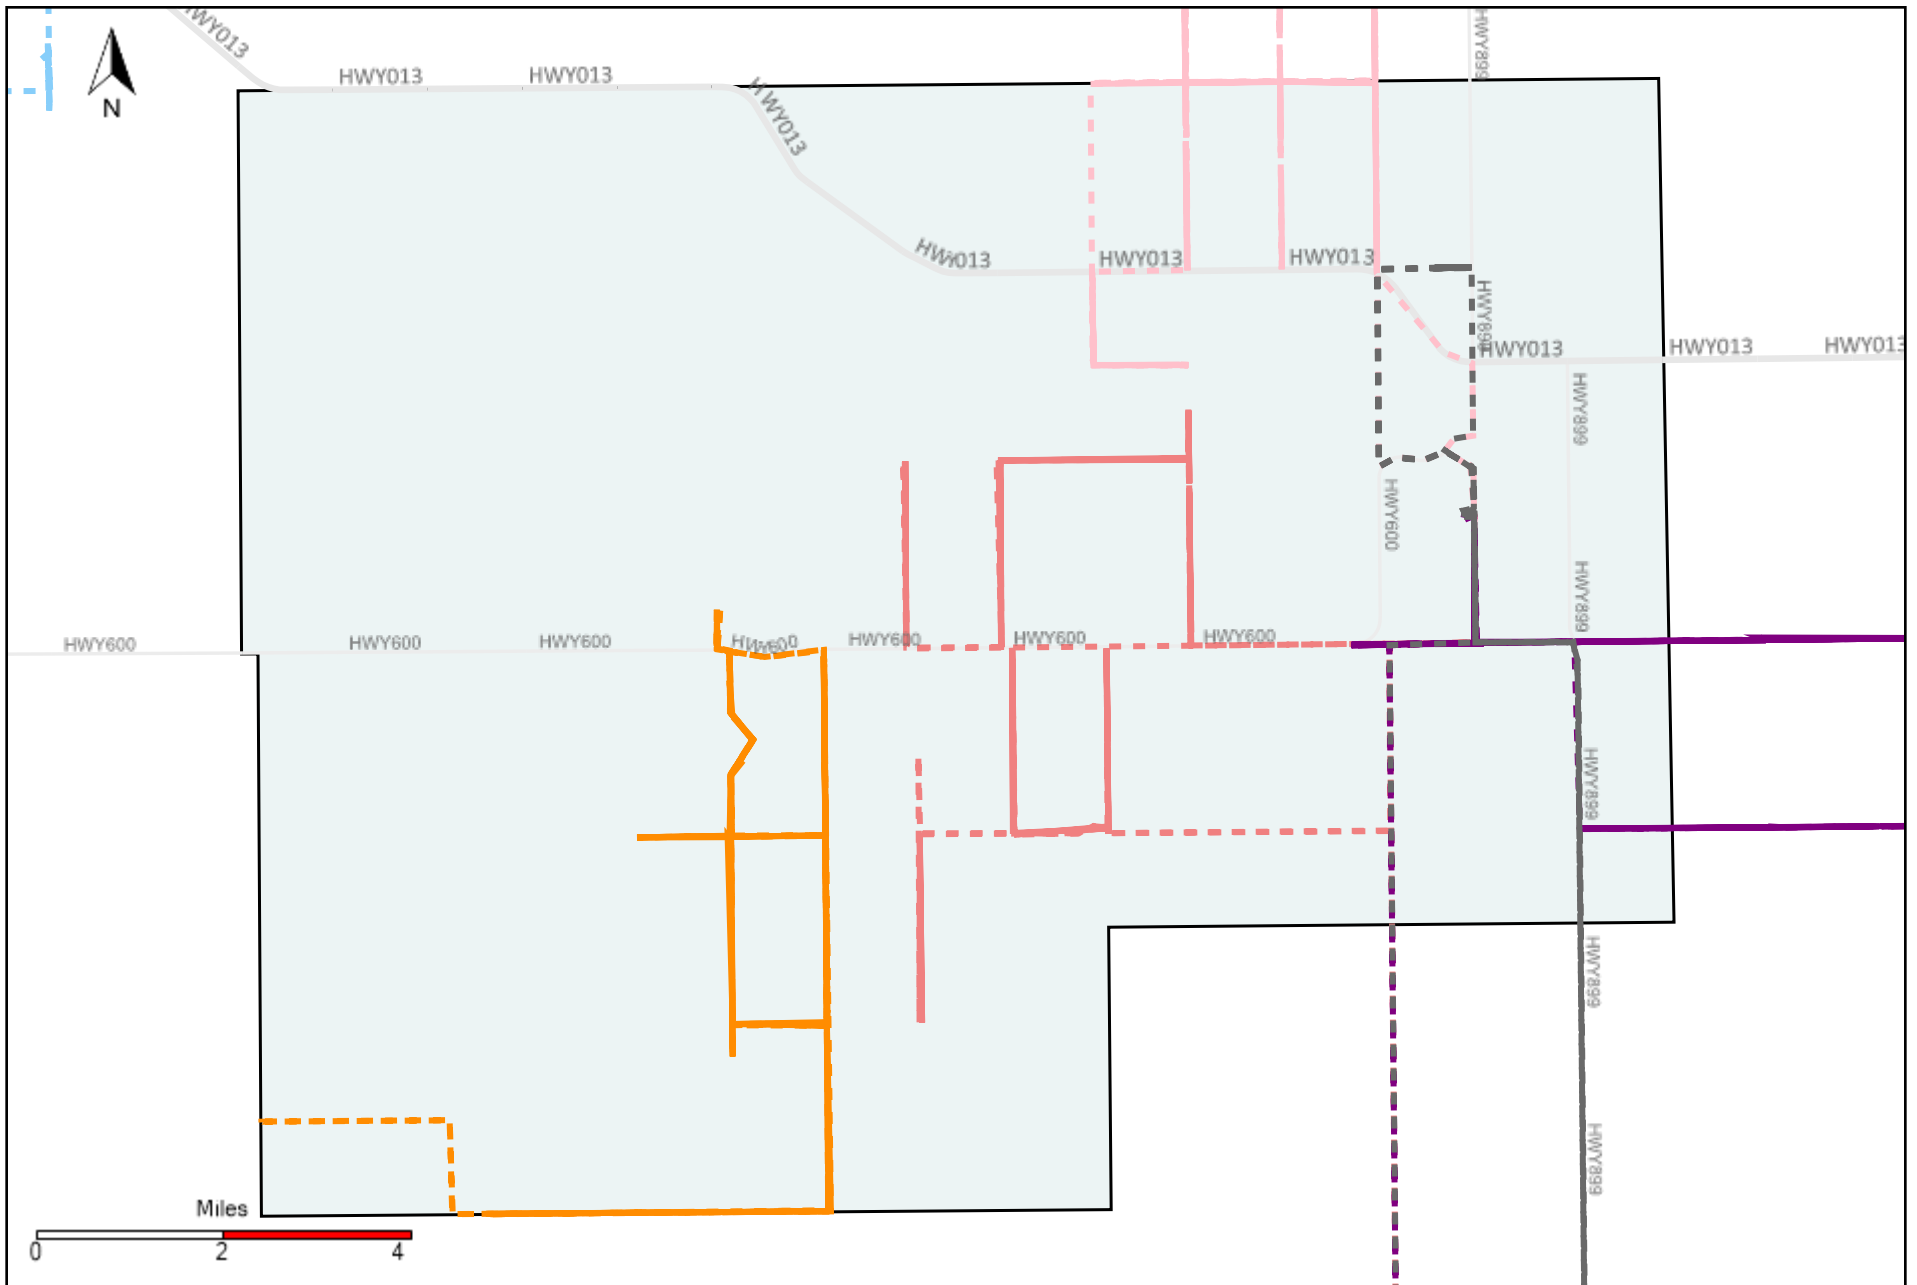

# Division: 1 Grader Report(2021-08-08 ~ 2021-08-14)

Vehicle Name List	Total Distance(km)	Total Hours
*****	1108.42	133 hrs 57 min 14 sec

# Division: 2 Grader Report(2021-08-08 ~ 2021-08-14)

Vehicle Name List	Total Distance(km)	Total Hours
*****	509.63	57 hrs 2 min 22 sec

# Division: 3 Grader Report(2021-08-08 ~ 2021-08-14)

Vehicle Name List	Total Distance(km)	Total Hours
*****	1451.03	165 hrs 23 min 9 sec

# Division: 5 Grader Report(2021-08-08 ~ 2021-08-14)

Vehicle Name List	Total Distance(km)	Total Hours
*****	1564.08	95 hrs 24 min 19 sec