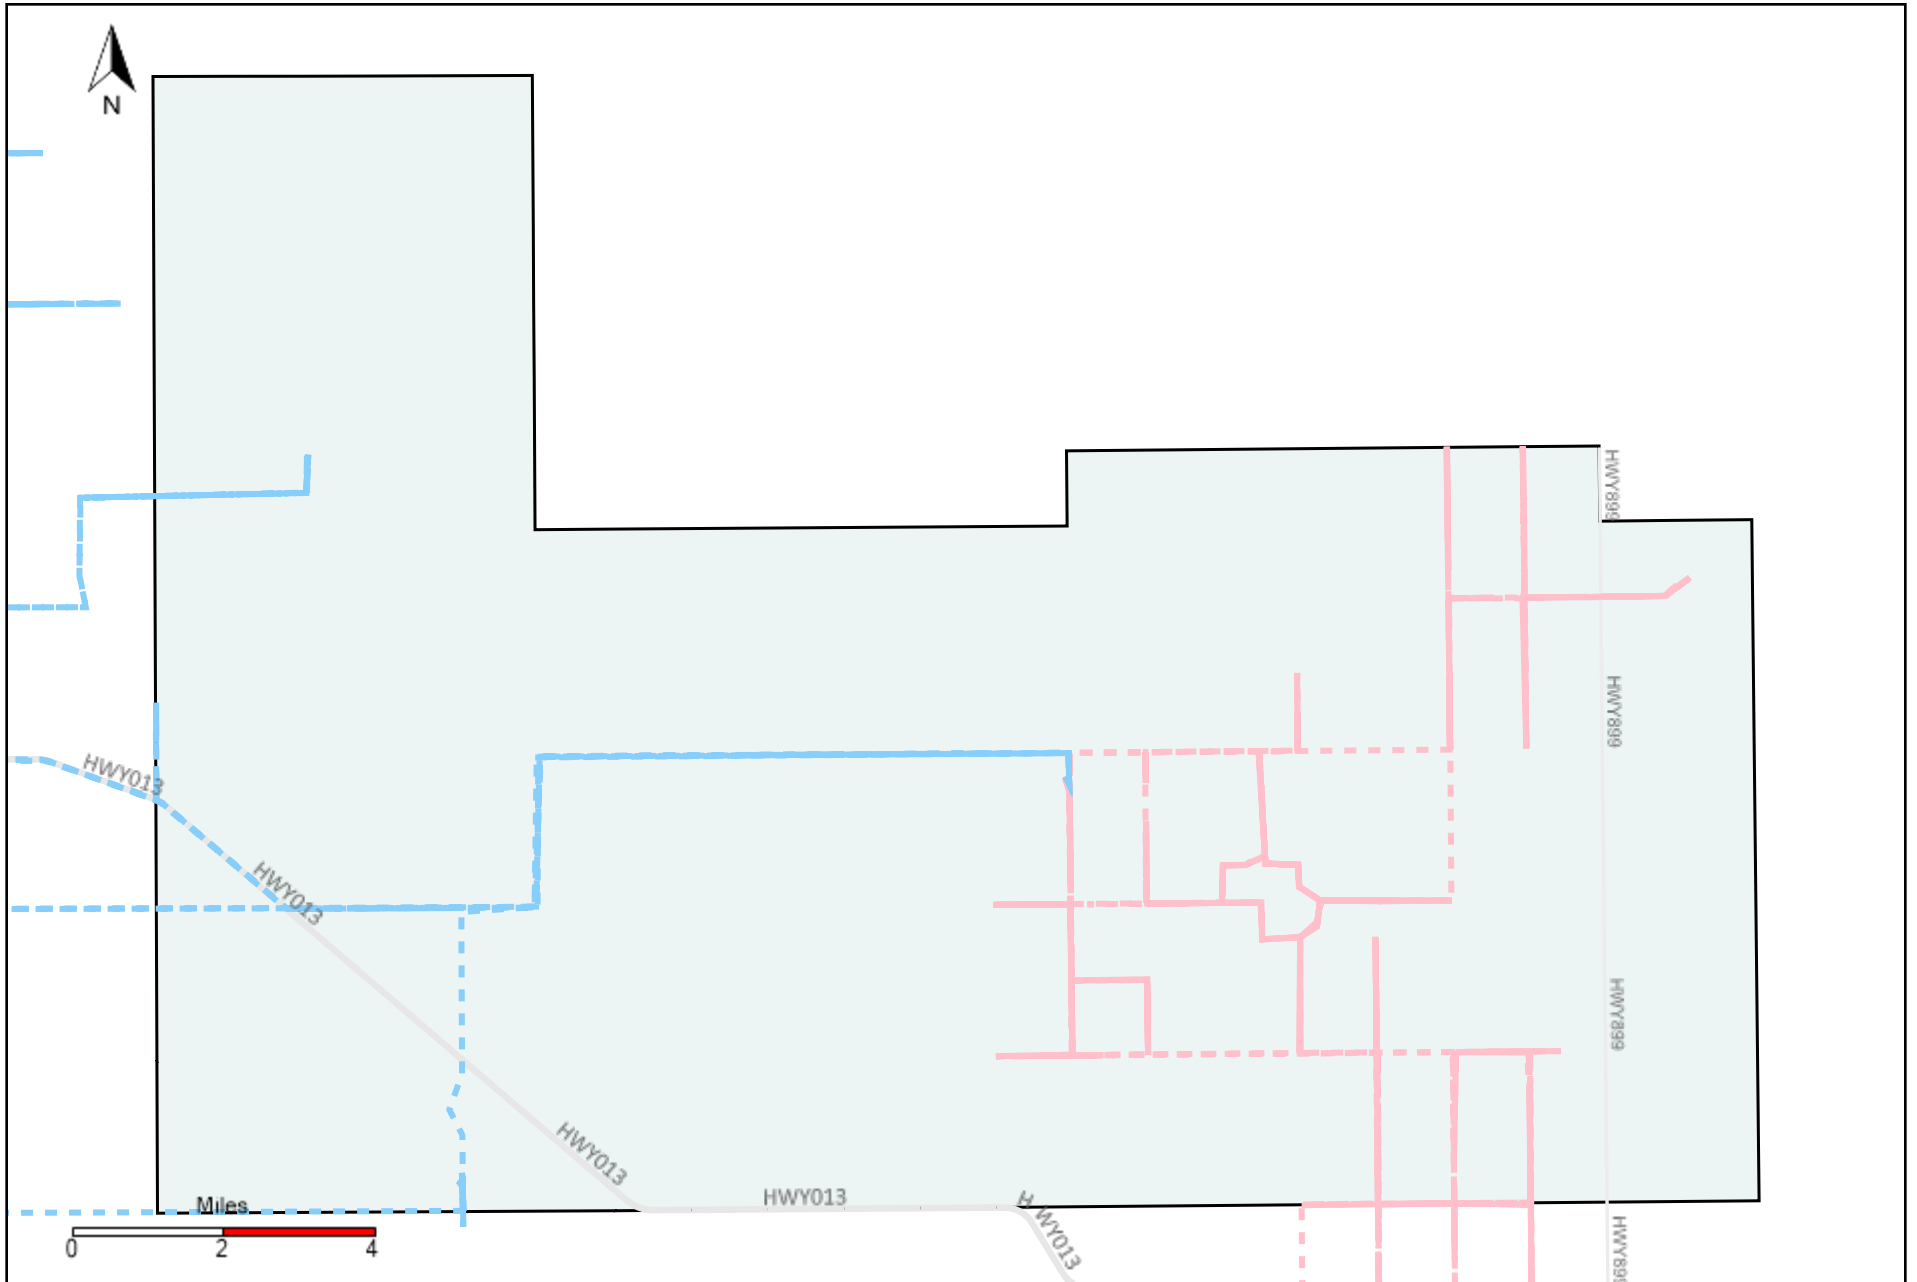

Division: 4 Grader Report(2021-08-08 ~ 2021-08-14)

Vehicle Name List	Total Distance(km)	Total Hours
*****	963.44	88 hrs 5 min 10 sec