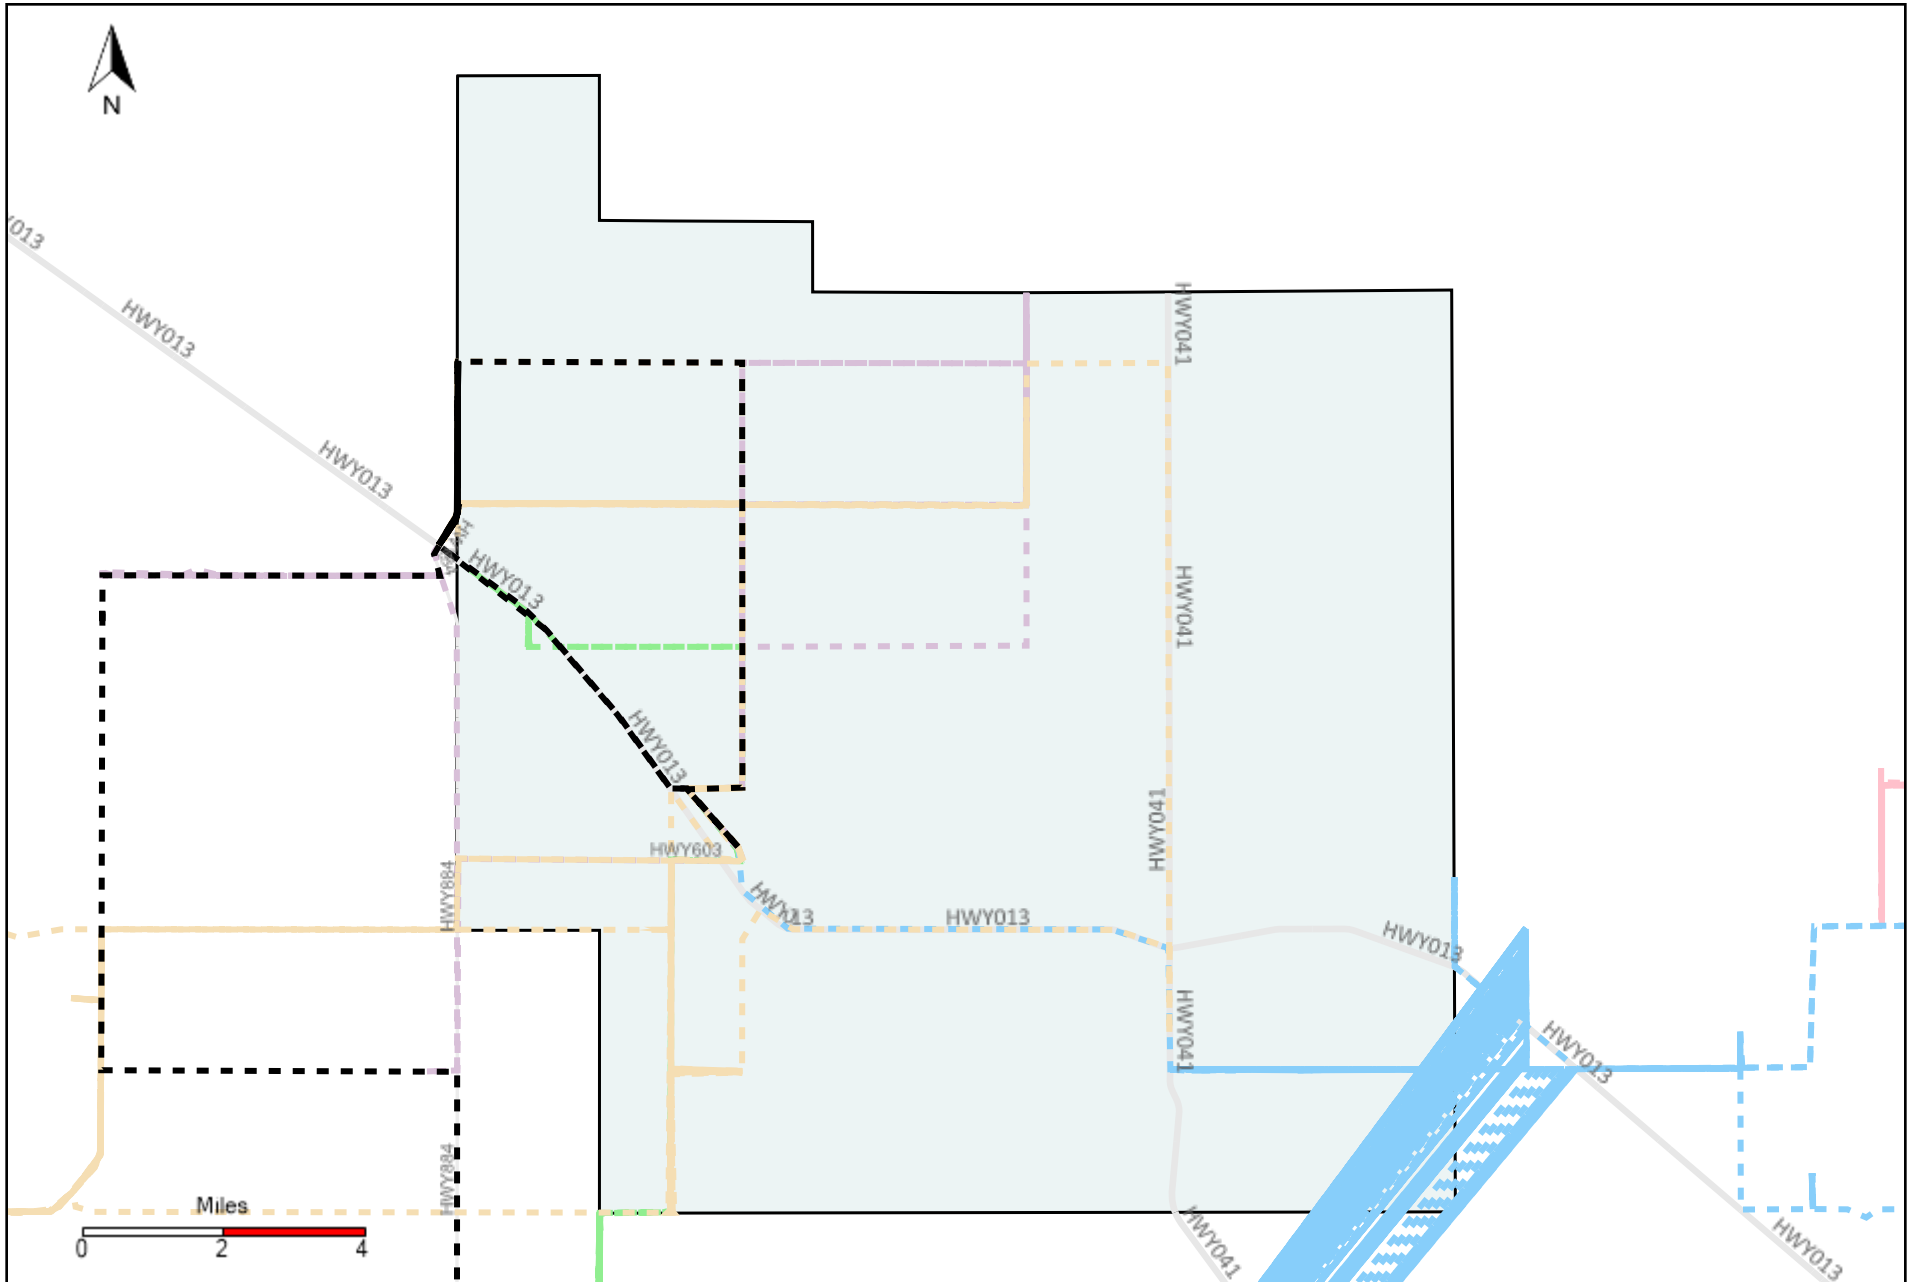

Division: 6 Grader Report(2021-07-25 ~ 2021-07-31)

Vehicle Name List	Total Distance(km)	Total Hours
*****	36133.35	186 hrs 21 min 17 sec