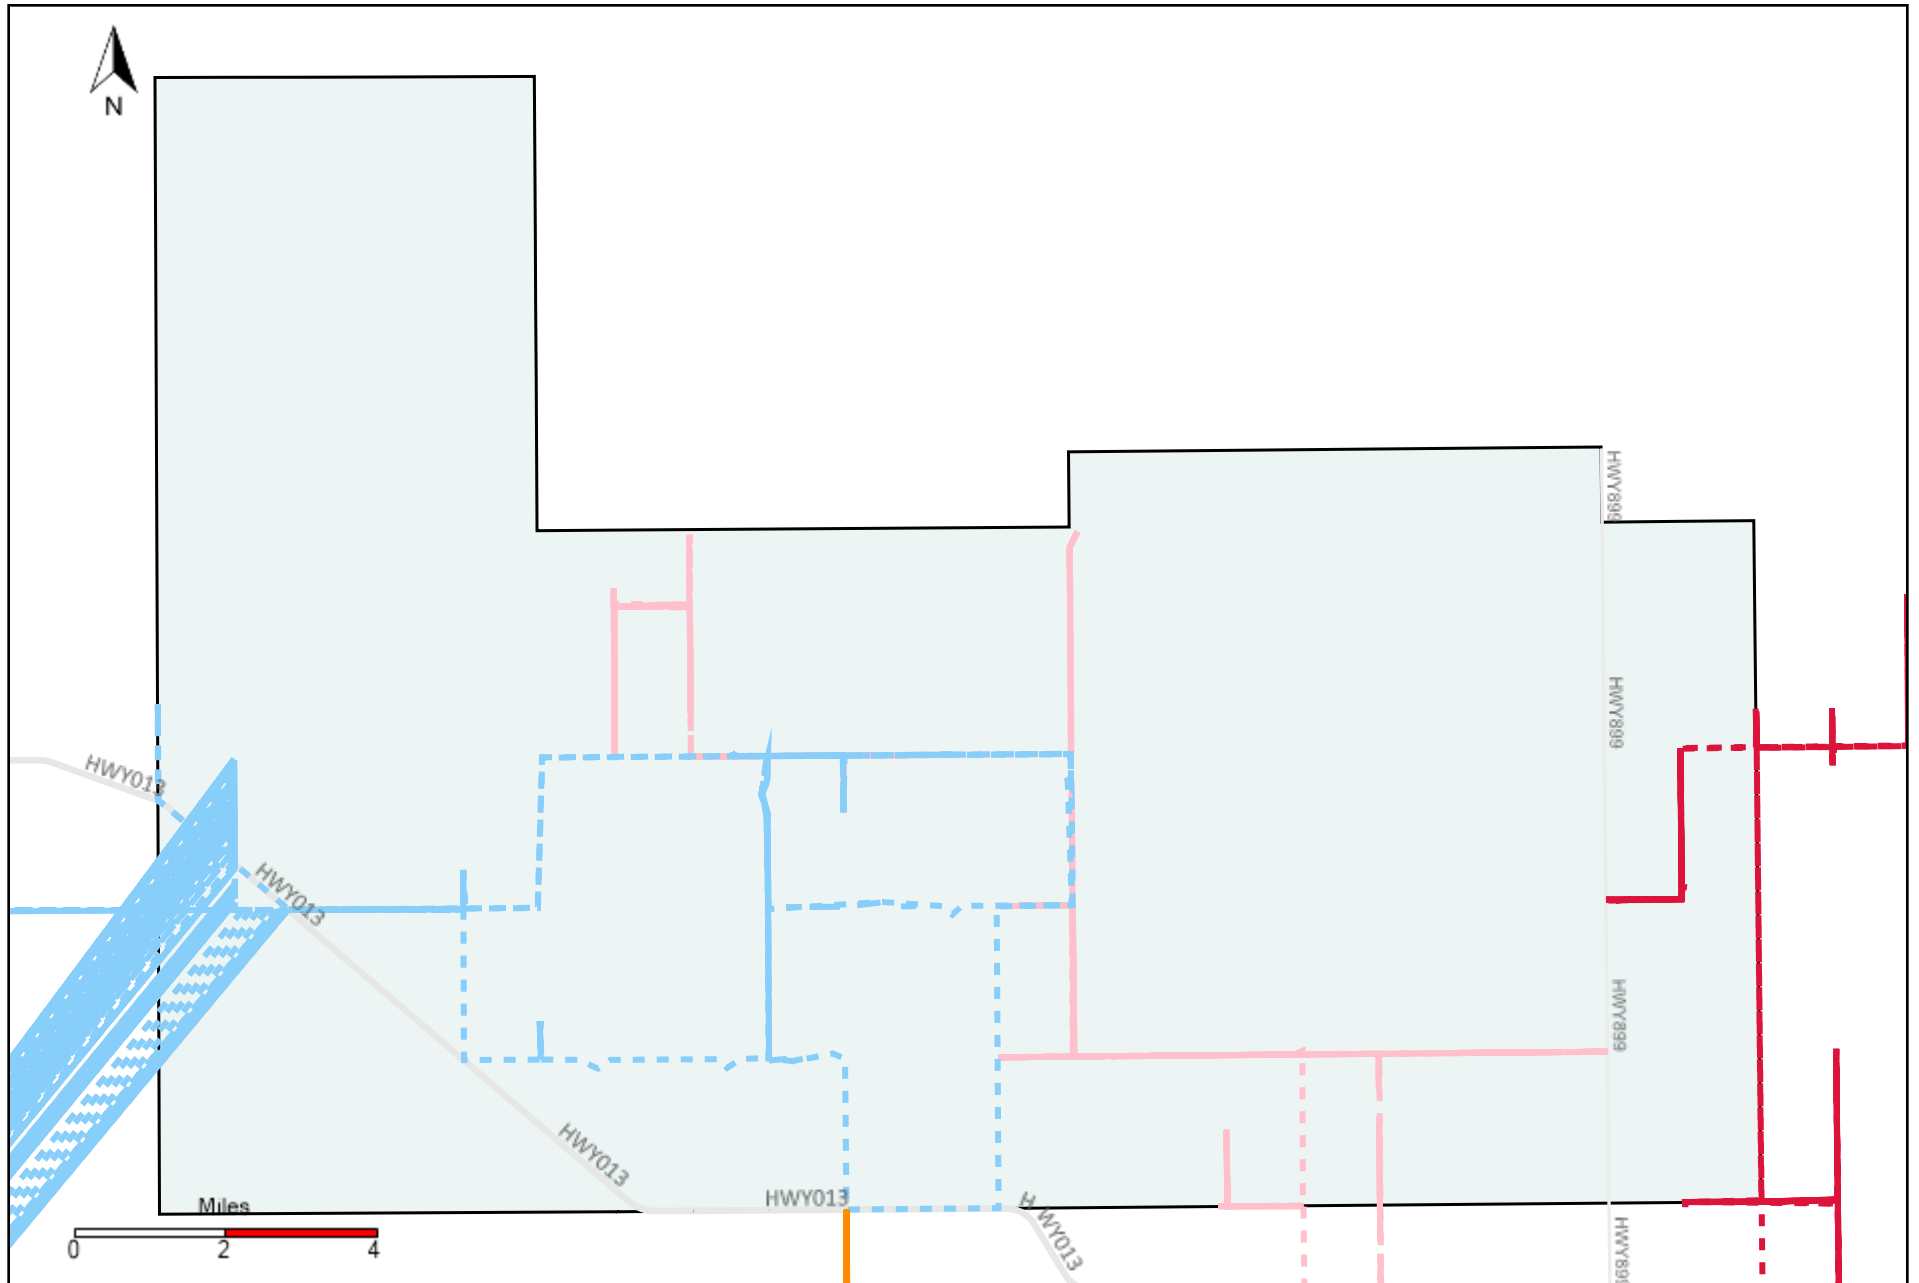

Division: 4 Grader Report(2021-07-25 ~ 2021-07-31)

Vehicle Name List	Total Distance(km)	Total Hours
*****	22163.39	127 hrs 40 min 30 sec