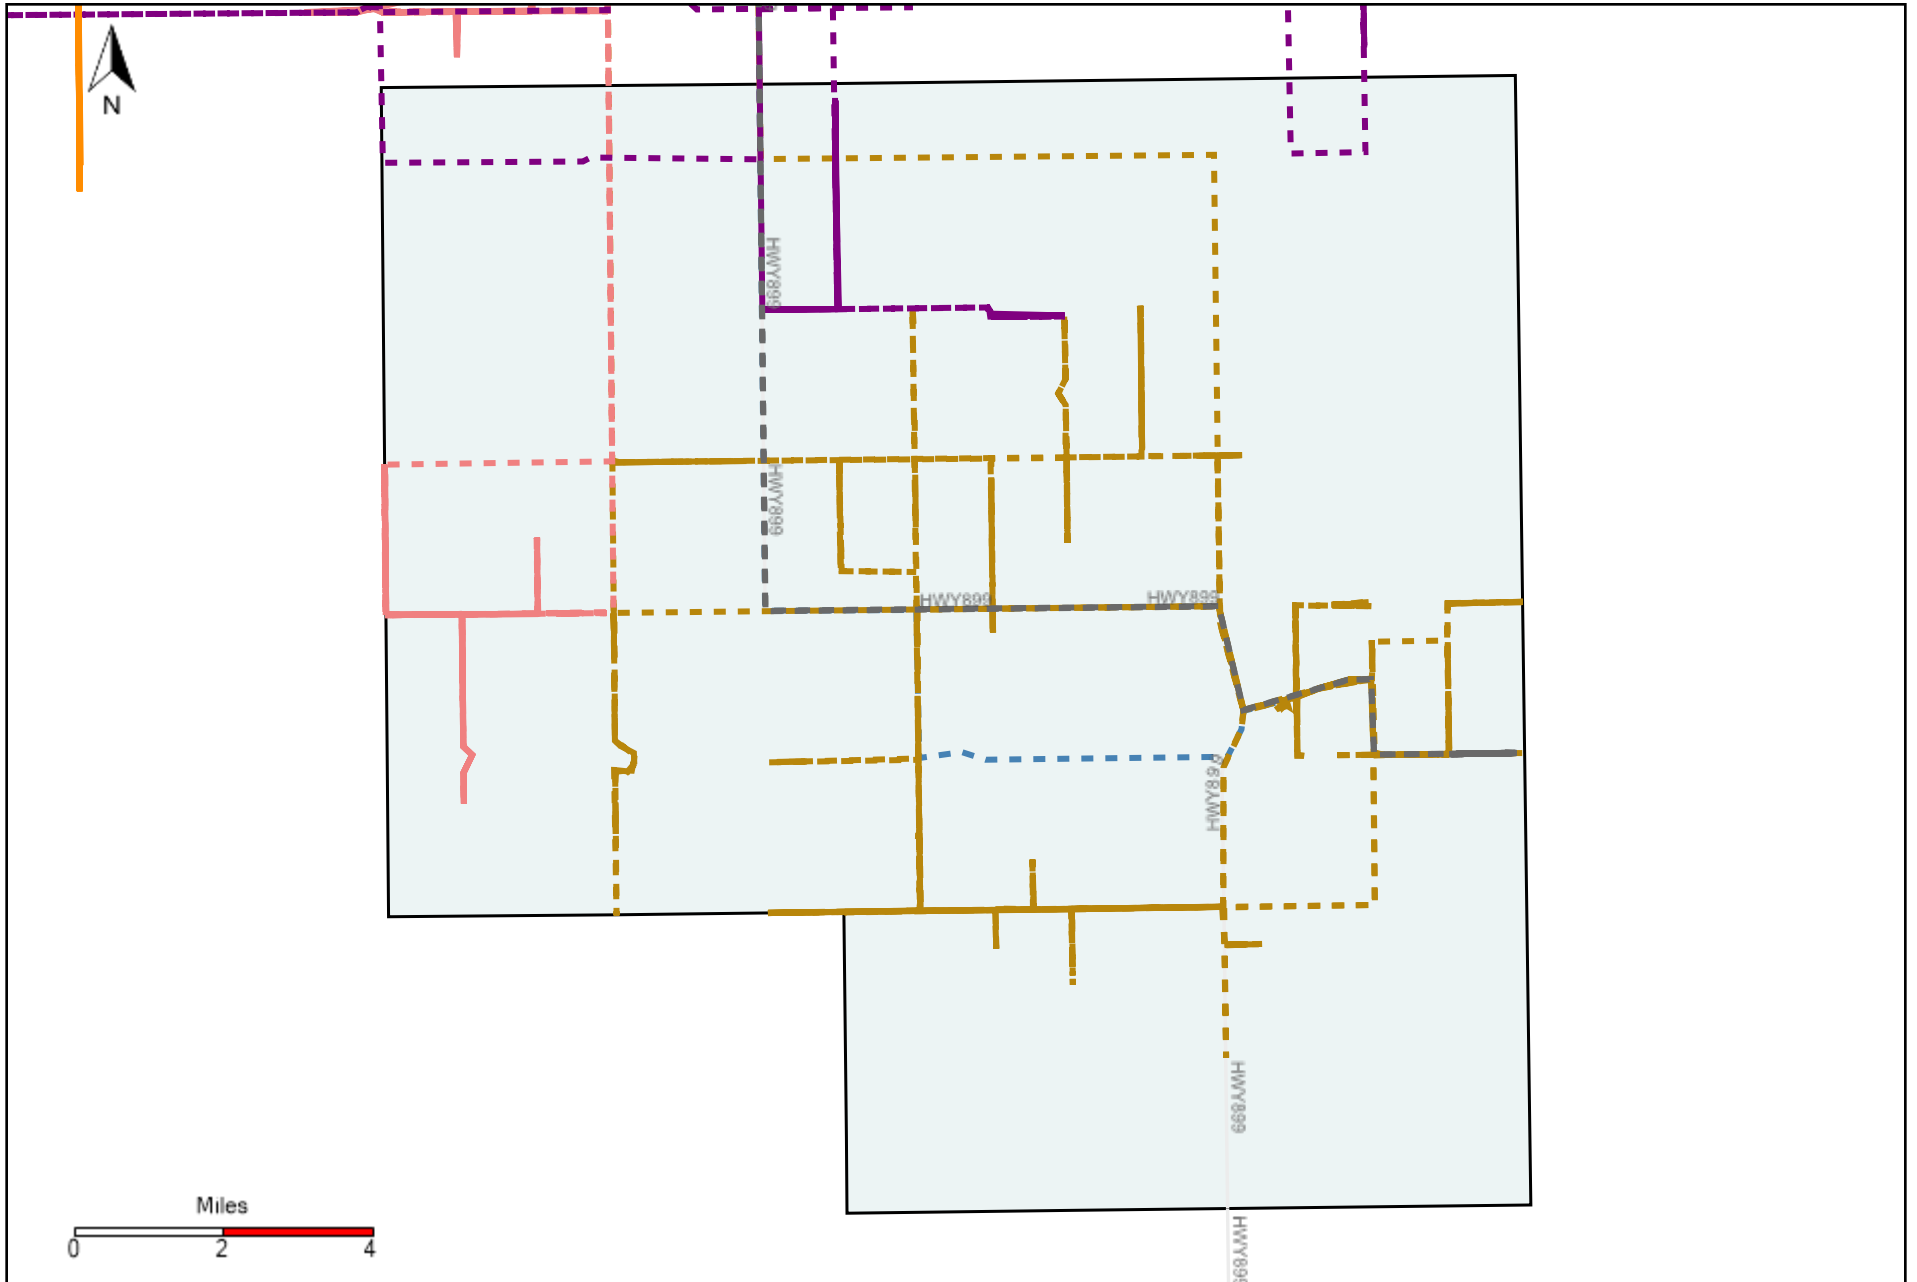

Division: 1 Grader Report(2021-07-25 ~ 2021-07-31)

| Vehicle Name List | Total Distance(km) | Total Hours |
|-------------------|--------------------|-----------------------|
| ***** | 1418.41 | 146 hrs 25 min 16 sec |

Division: 2 Grader Report(2021-07-25 ~ 2021-07-31)

| Vehicle Name List | Total Distance(km) | Total Hours |
|-------------------|--------------------|----------------------|
| ***** | 999.86 | 101 hrs 17 min 1 sec |

Division: 3 Grader Report(2021-07-25 ~ 2021-07-31)

| Vehicle Name List | Total Distance(km) | Total Hours |
|-------------------|--------------------|-----------------------|
| ***** | 2502.6 | 257 hrs 10 min 50 sec |

Division: 7 Grader Report(2021-07-25 ~ 2021-07-31)

| Vehicle Name List | Total Distance(km) | Total Hours |
|-------------------|--------------------|----------------------|
| ***** | 14887.79 | 158 hrs 26 min 9 sec |