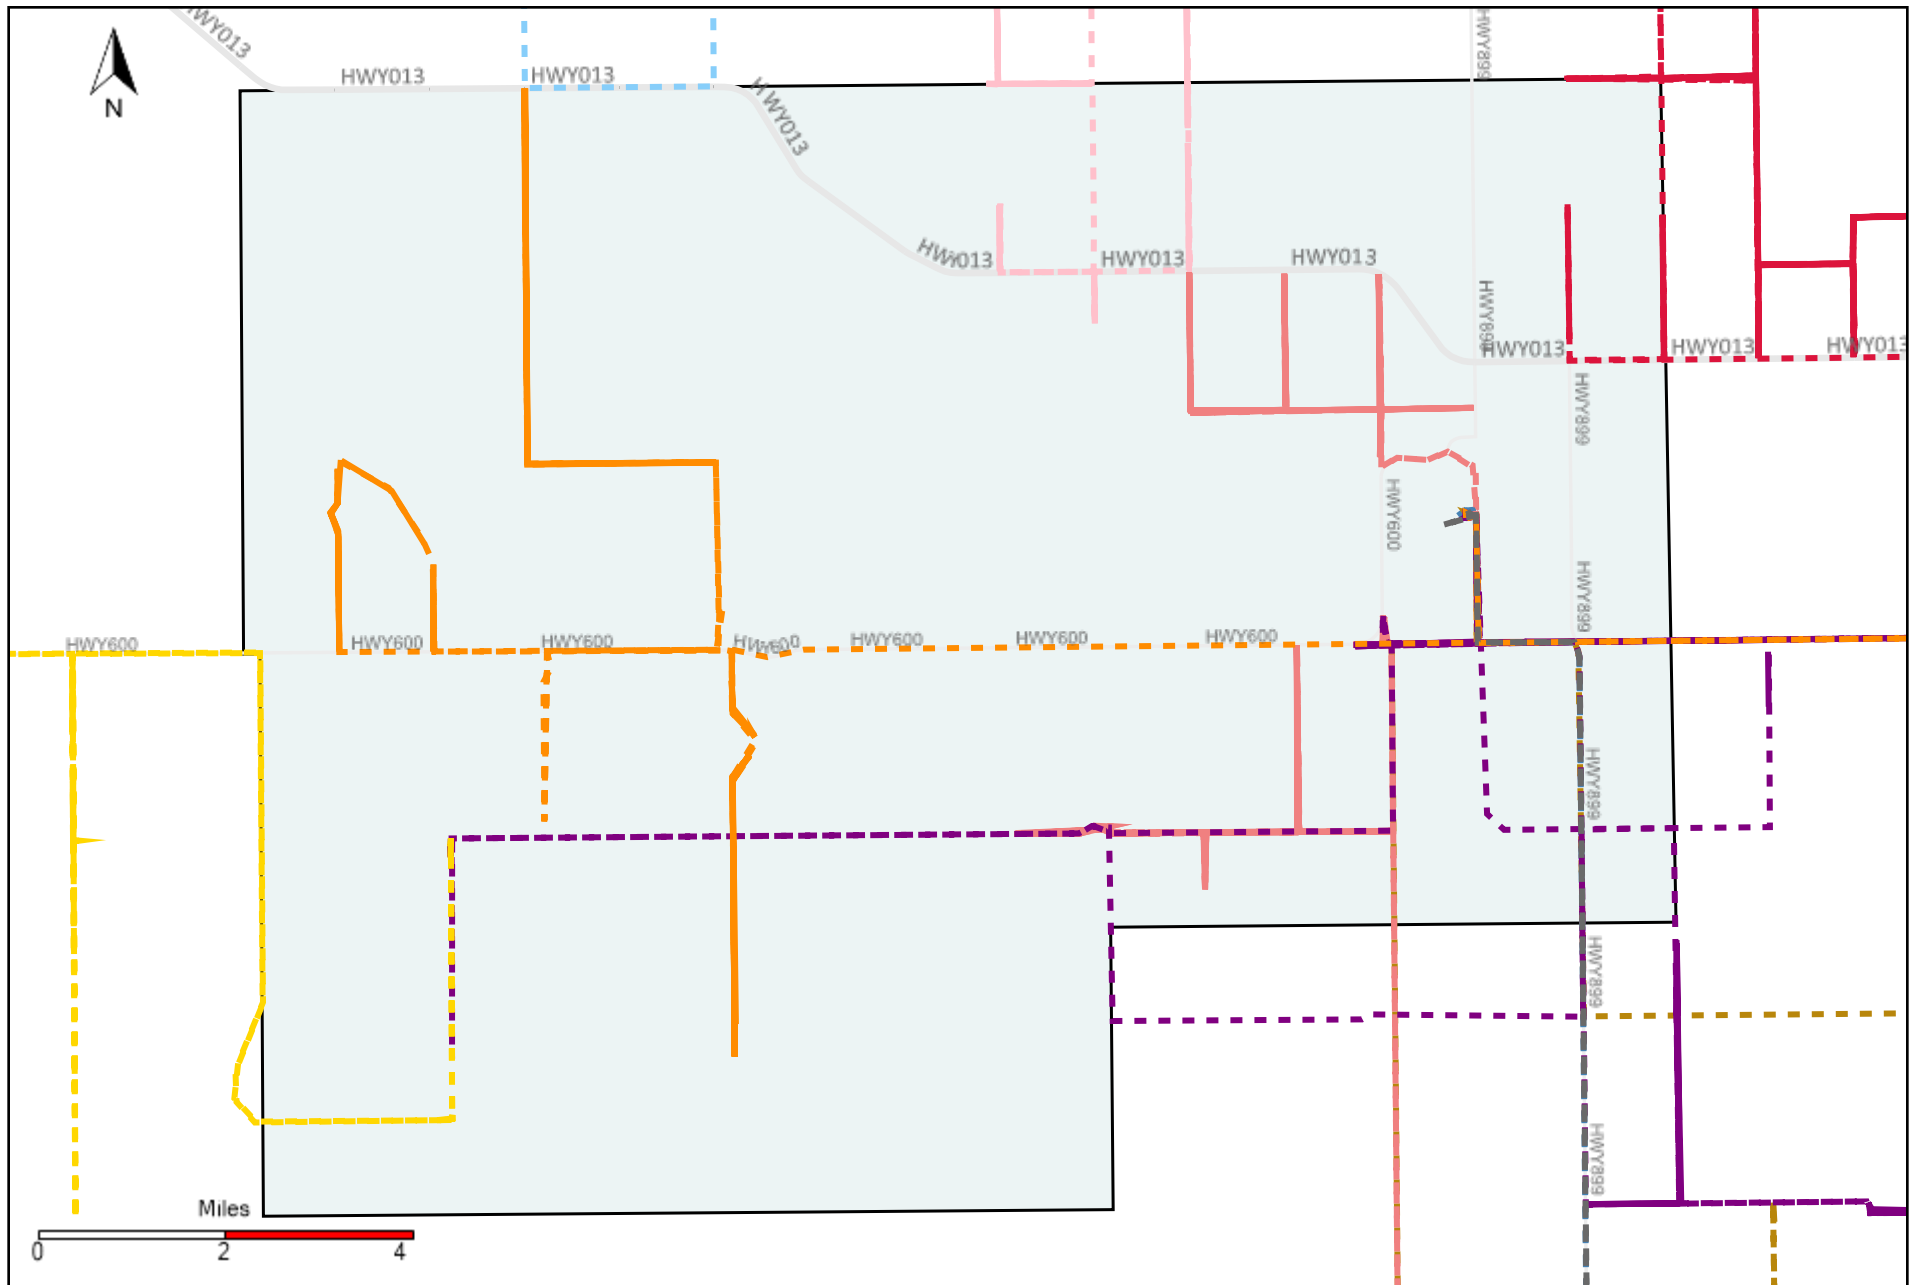

Division: 3 Grader Report(2021-07-25 ~ 2021-07-31)

Vehicle Name List	Total Distance(km)	Total Hours
*****	2502.6	257 hrs 10 min 50 sec