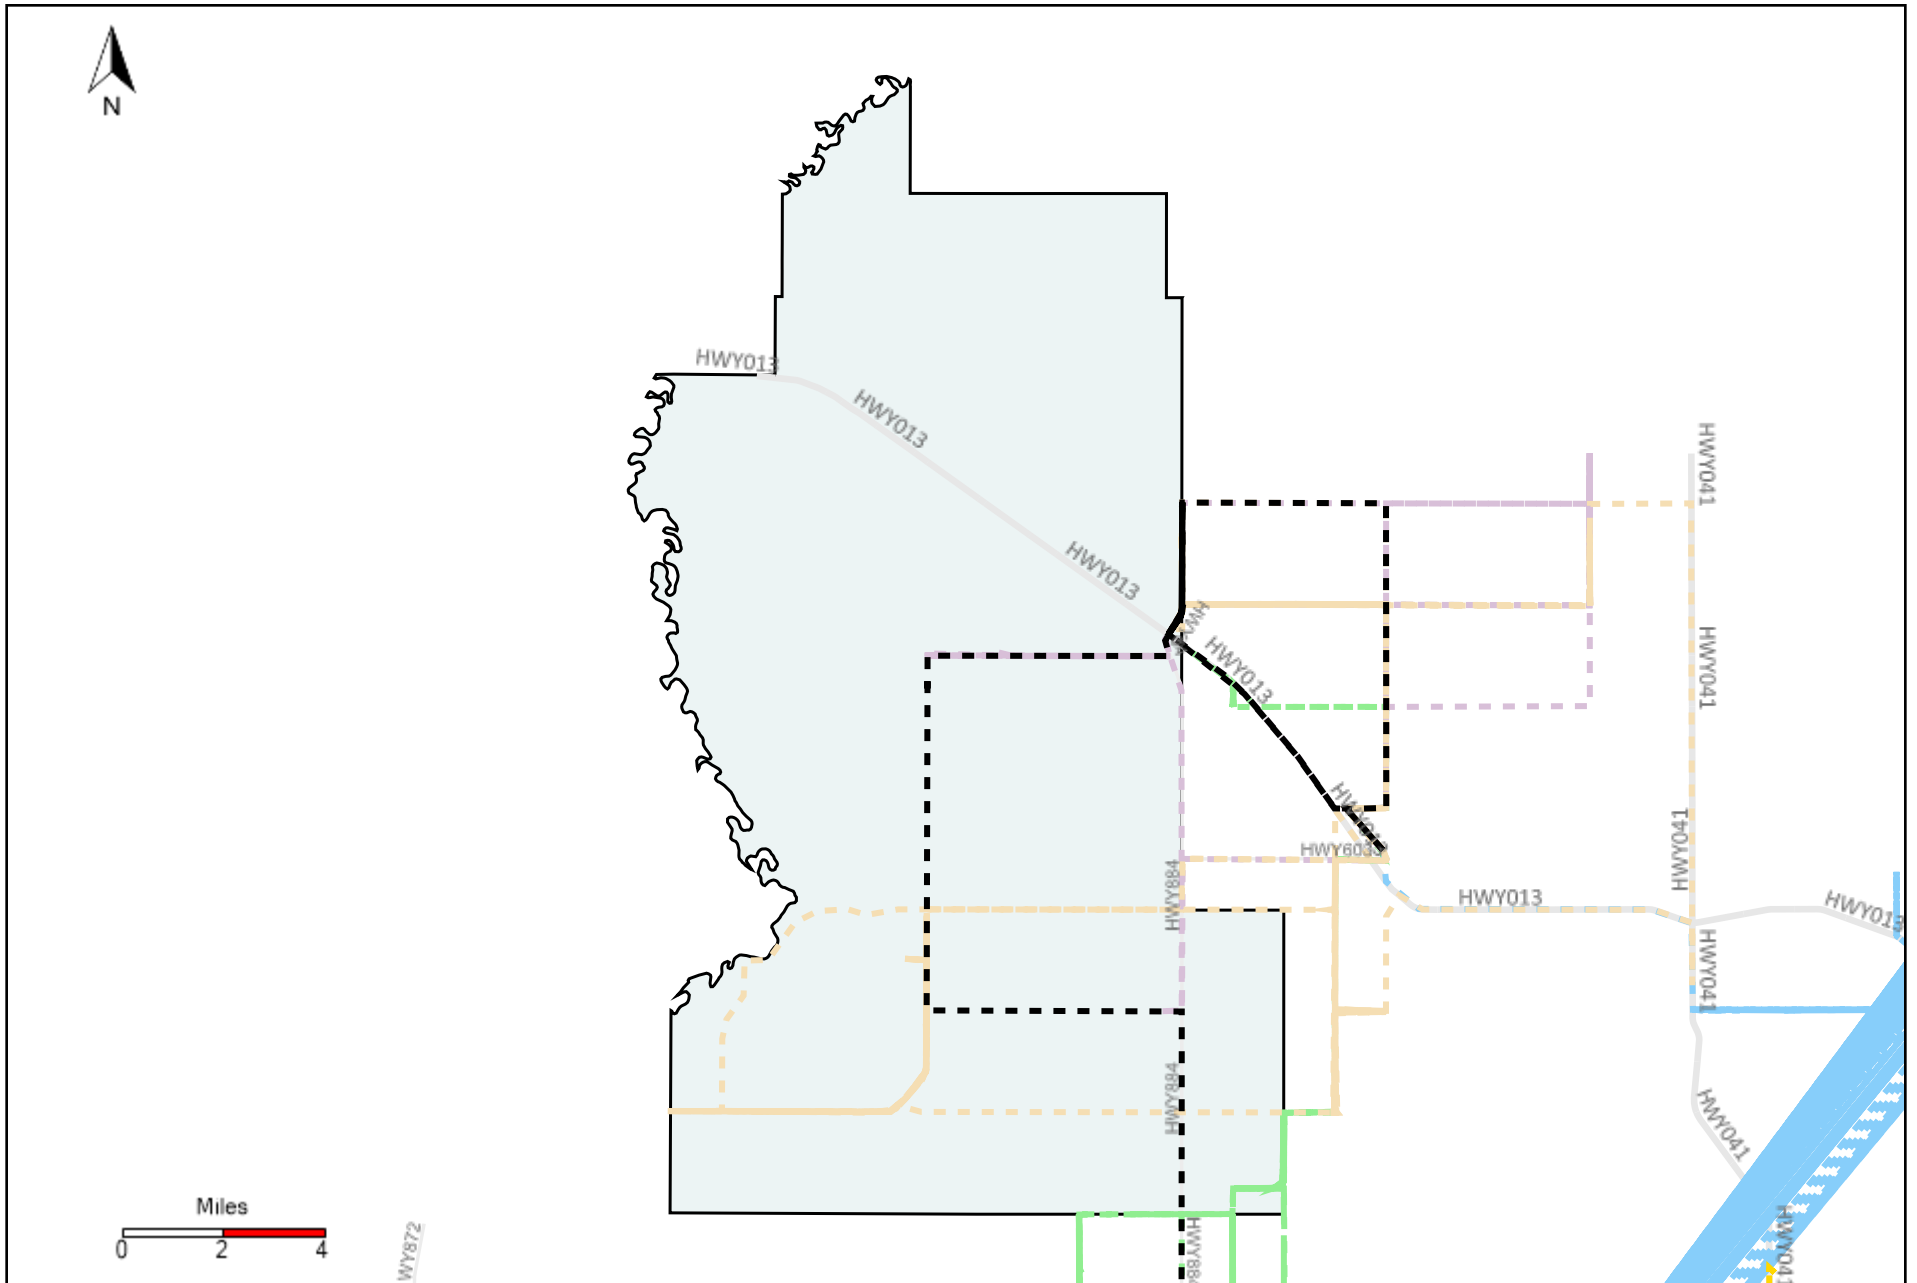

Division: 7 Grader Report(2021-07-25 ~ 2021-07-31)

Vehicle Name List	Total Distance(km)	Total Hours
*****	14887.79	158 hrs 26 min 9 sec