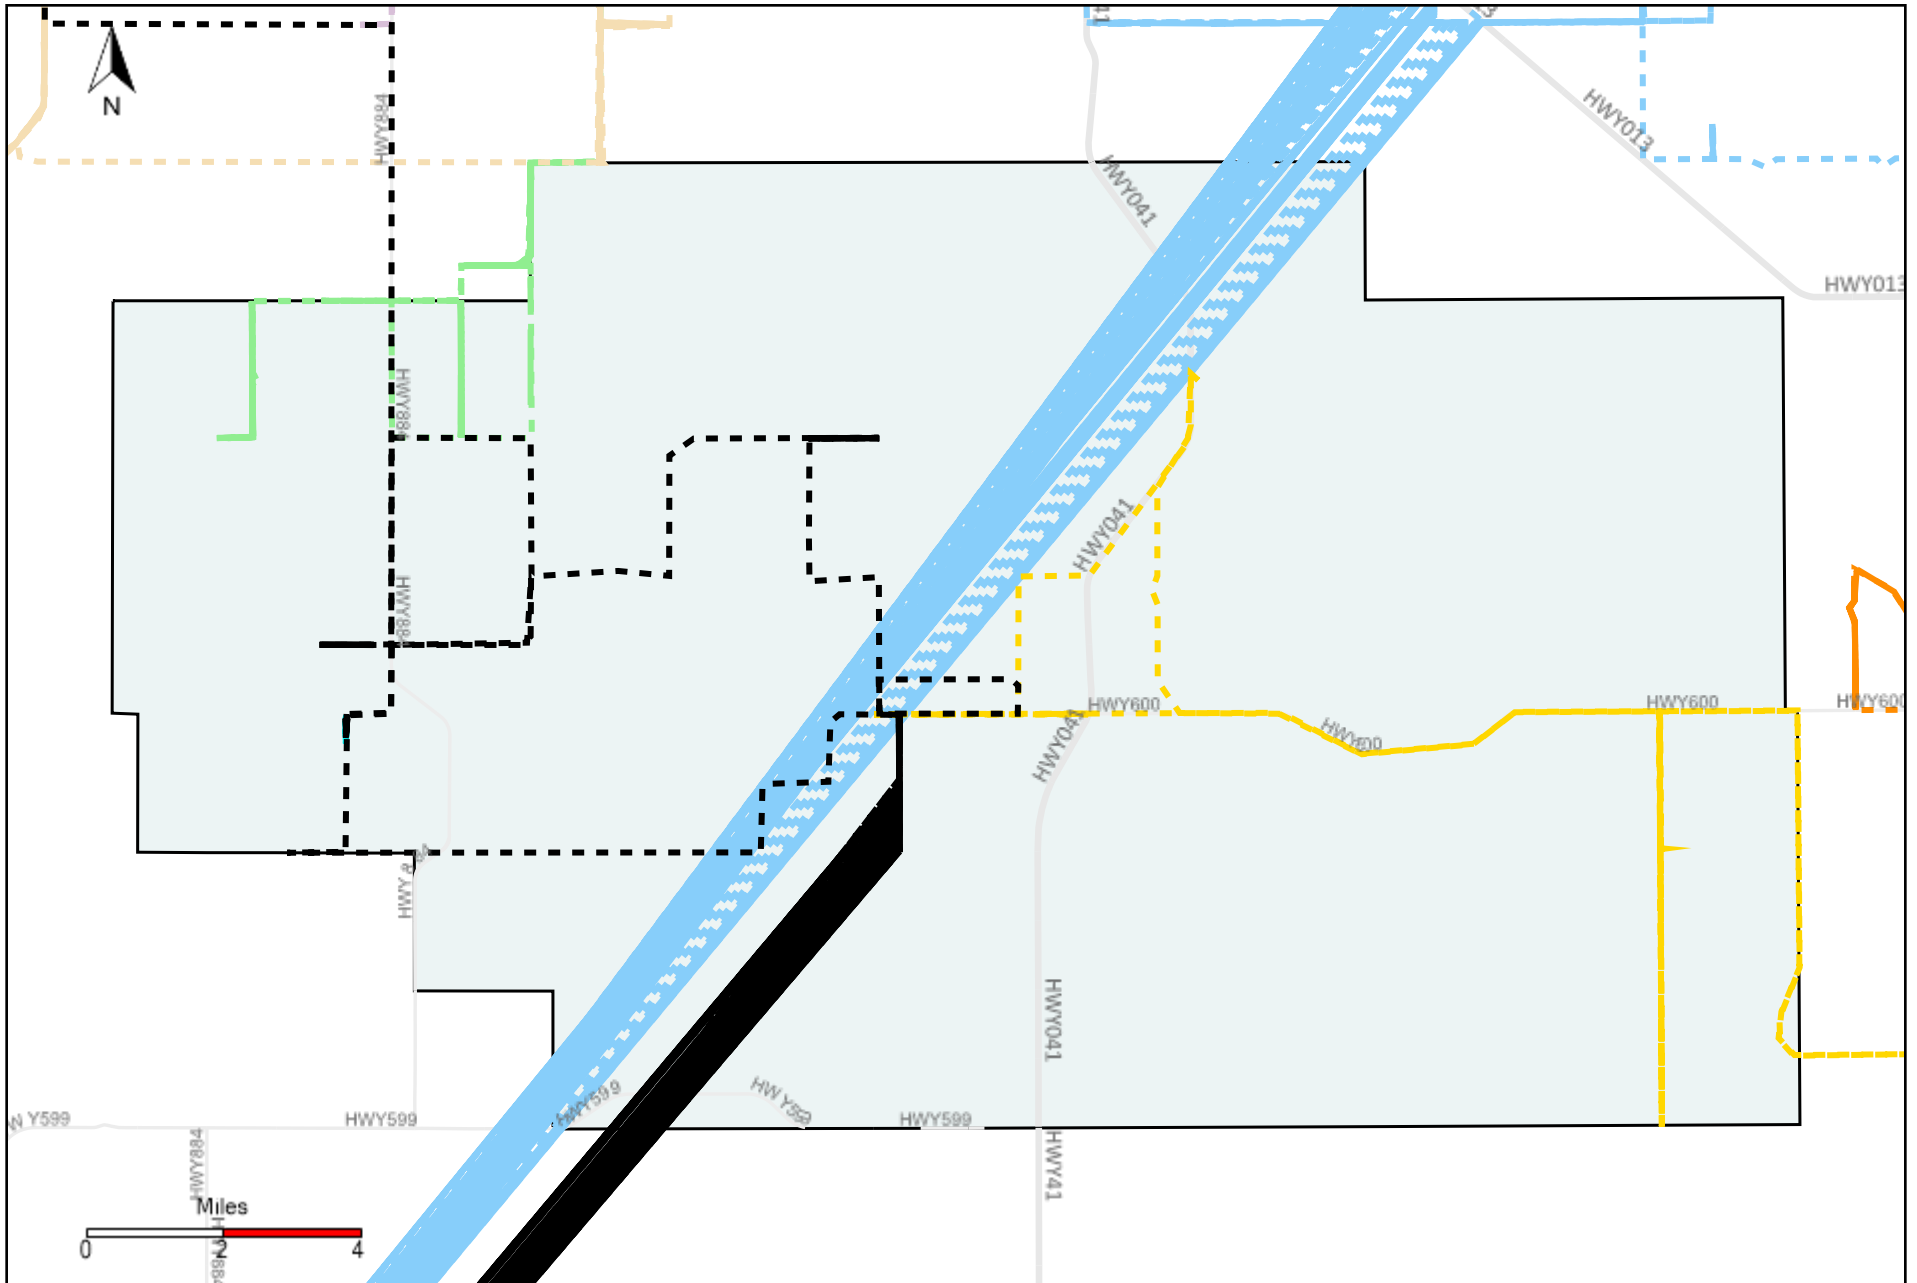

Division: 5 Grader Report(2021-07-25 ~ 2021-07-31)

Vehicle Name List	Total Distance(km)	Total Hours
*****	35593.31	141 hrs 42 min 1 sec