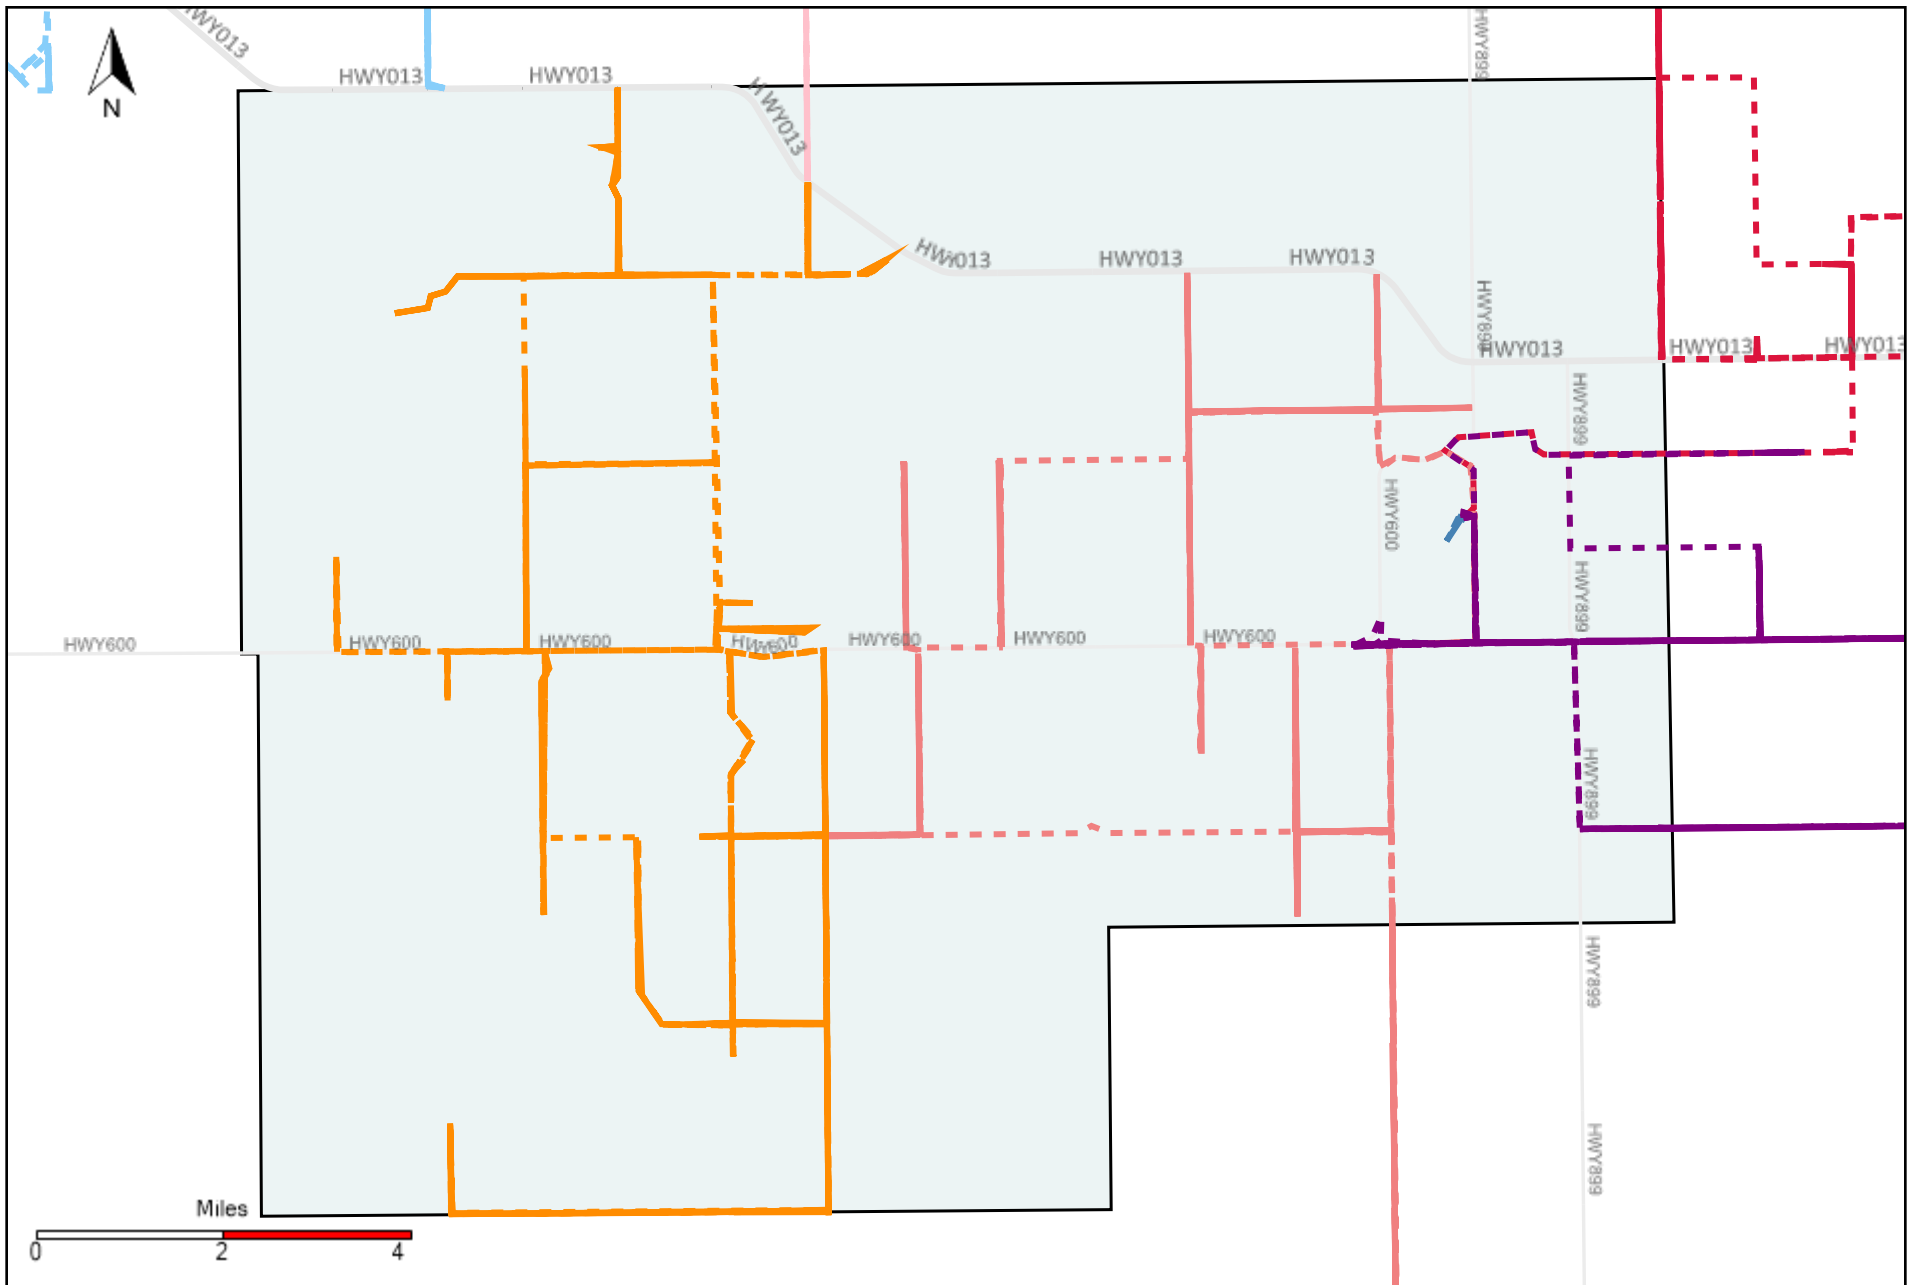

Provost Weekly Grader Report (2021-07-04 ~ 2021-07-10)

Division: 1 Grader Report(2021-07-04 ~ 2021-07-10)

Vehicle Name List	Total Distance(km)	Total Hours
*****	846.88	86 hrs 14 min 22 sec

Division: 2 Grader Report(2021-07-04 ~ 2021-07-10)

Vehicle Name List	Total Distance(km)	Total Hours
*****	805.24	81 hrs 57 min 44 sec

Division: 3 Grader Report(2021-07-04 ~ 2021-07-10)

Vehicle Name List	Total Distance(km)	Total Hours
*****	2050.52	218 hrs 19 min 40 sec

Division: 4 Grader Report(2021-07-04 ~ 2021-07-10)

Vehicle Name List	Total Distance(km)	Total Hours
*****	1253.17	127 hrs 53 min 36 sec

Division: 5 Grader Report(2021-07-04 ~ 2021-07-10)

Vehicle Name List	Total Distance(km)	Total Hours
*****	59295.51	219 hrs 15 min 14 sec

Division: 6 Grader Report(2021-07-04 ~ 2021-07-10)

Vehicle Name List	Total Distance(km)	Total Hours
*****	59861.83	269 hrs 55 min 11 sec

Division: 7 Grader Report(2021-07-04 ~ 2021-07-10)

Vehicle Name List	Total Distance(km)	Total Hours
*****	59429.24	227 hrs 25 min 3 sec