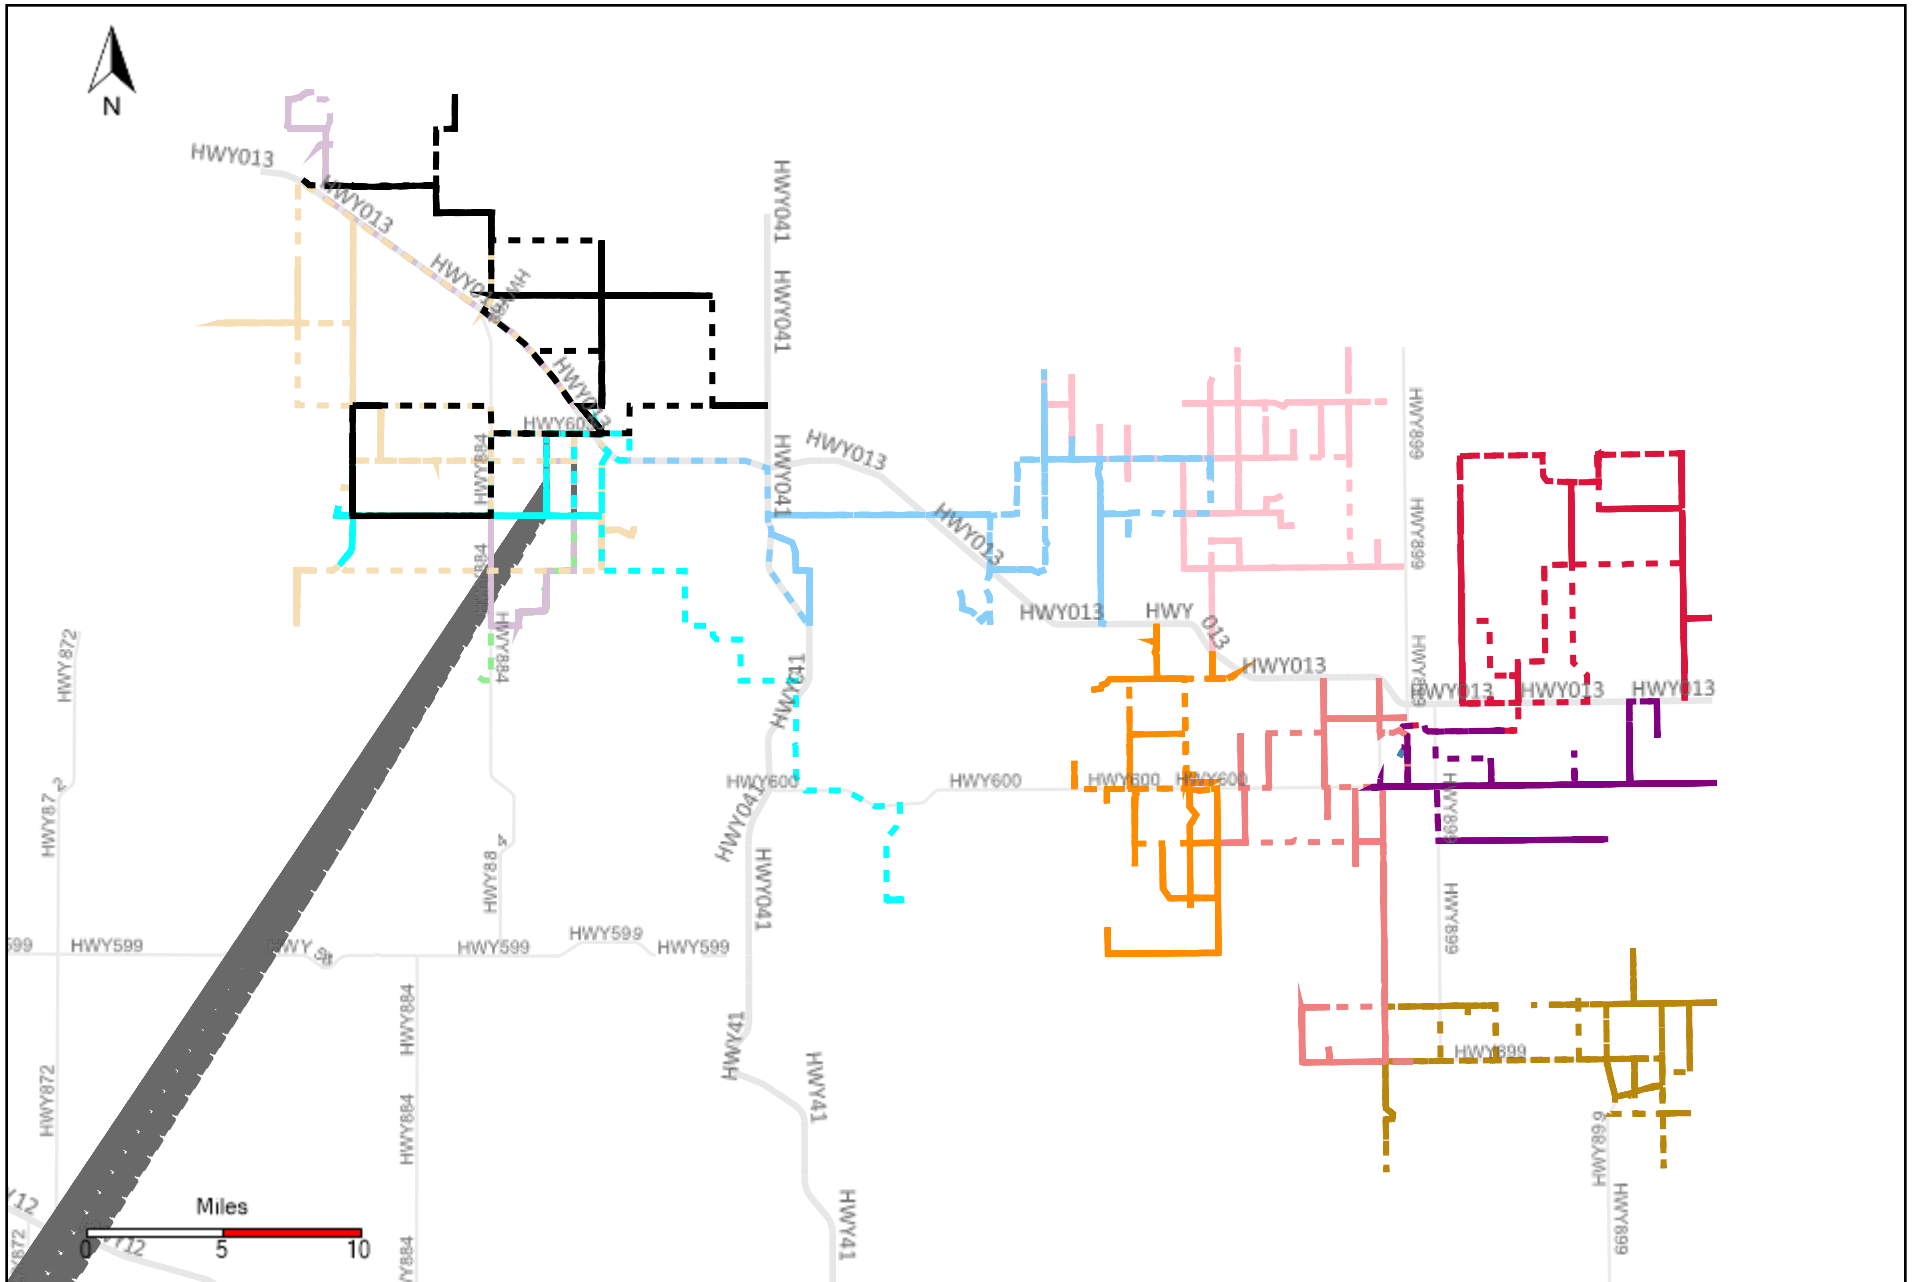

Provost Weekly Grader Report (2021-07-04 ~ 2021-07-10)

Division: 1 Grader Report(2021-07-04 ~ 2021-07-10)

Vehicle Name List	Total Distance(km)	Total Hours
*****	846.88	86 hrs 14 min 22 sec

Division: 2 Grader Report(2021-07-04 ~ 2021-07-10)

Vehicle Name List	Total Distance(km)	Total Hours
*****	805.24	81 hrs 57 min 44 sec

Division: 3 Grader Report(2021-07-04 ~ 2021-07-10)

Vehicle Name List	Total Distance(km)	Total Hours
*****	2050.52	218 hrs 19 min 40 sec

Division: 4 Grader Report(2021-07-04 ~ 2021-07-10)

Vehicle Name List	Total Distance(km)	Total Hours
*****	1253.17	127 hrs 53 min 36 sec

Division: 5 Grader Report(2021-07-04 ~ 2021-07-10)

Vehicle Name List	Total Distance(km)	Total Hours
*****	59295.51	219 hrs 15 min 14 sec

Division: 6 Grader Report(2021-07-04 ~ 2021-07-10)

Vehicle Name List	Total Distance(km)	Total Hours
*****	59861.83	269 hrs 55 min 11 sec

Division: 7 Grader Report(2021-07-04 ~ 2021-07-10)

Vehicle Name List	Total Distance(km)	Total Hours
*****	59429.24	227 hrs 25 min 3 sec