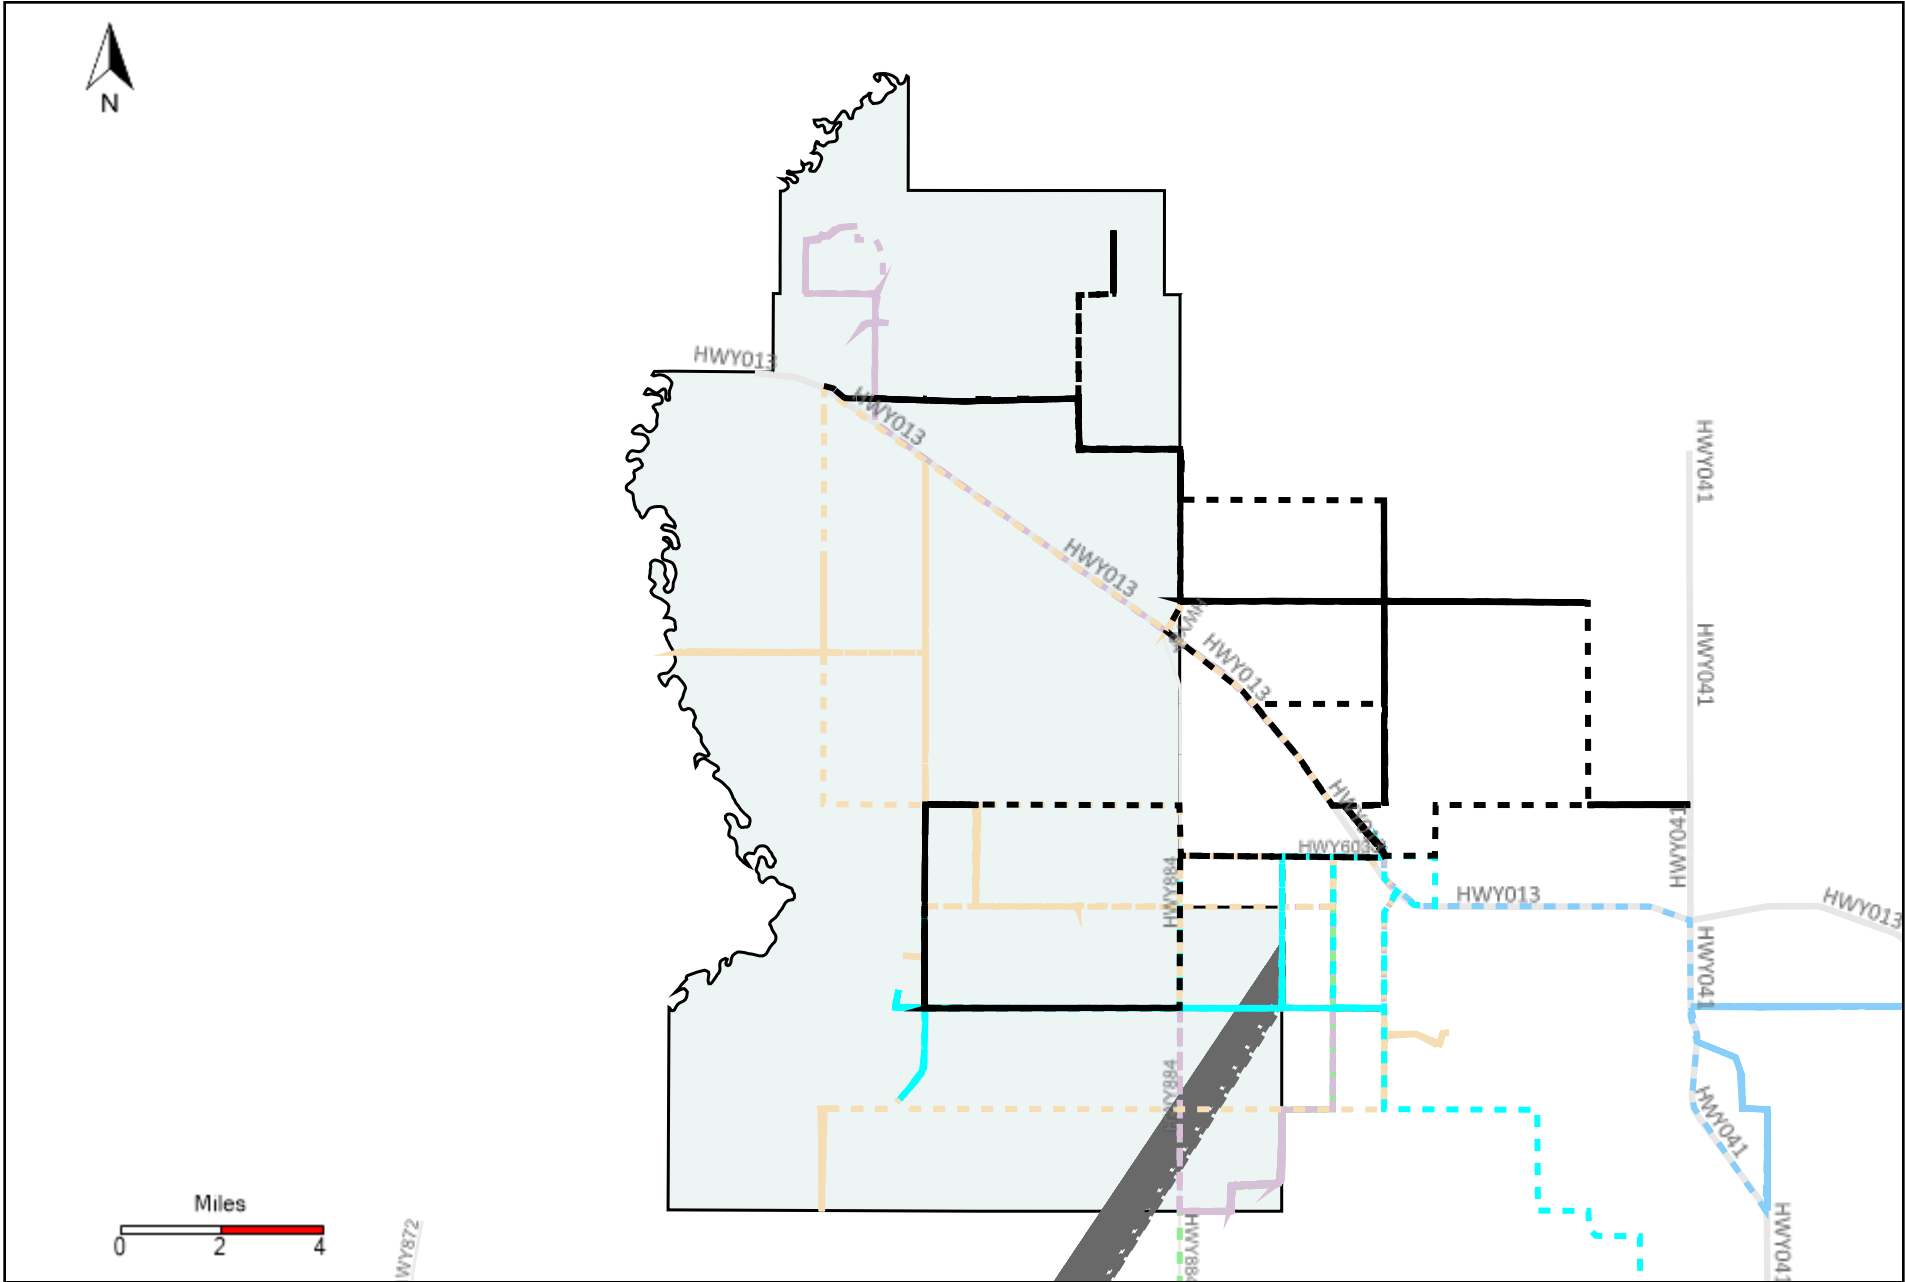

Division: 4 Grader Report(2021-07-04 ~ 2021-07-10)

Vehicle Name List	Total Distance(km)	Total Hours
*****	1253.17	127 hrs 53 min 36 sec

Division: 5 Grader Report(2021-07-04 ~ 2021-07-10)

Vehicle Name List	Total Distance(km)	Total Hours
*****	59295.51	219 hrs 15 min 14 sec

Division: 6 Grader Report(2021-07-04 ~ 2021-07-10)

Vehicle Name List	Total Distance(km)	Total Hours
*****	59861.83	269 hrs 55 min 11 sec

Division: 7 Grader Report(2021-07-04 ~ 2021-07-10)

Vehicle Name List	Total Distance(km)	Total Hours
*****	59429.24	227 hrs 25 min 3 sec