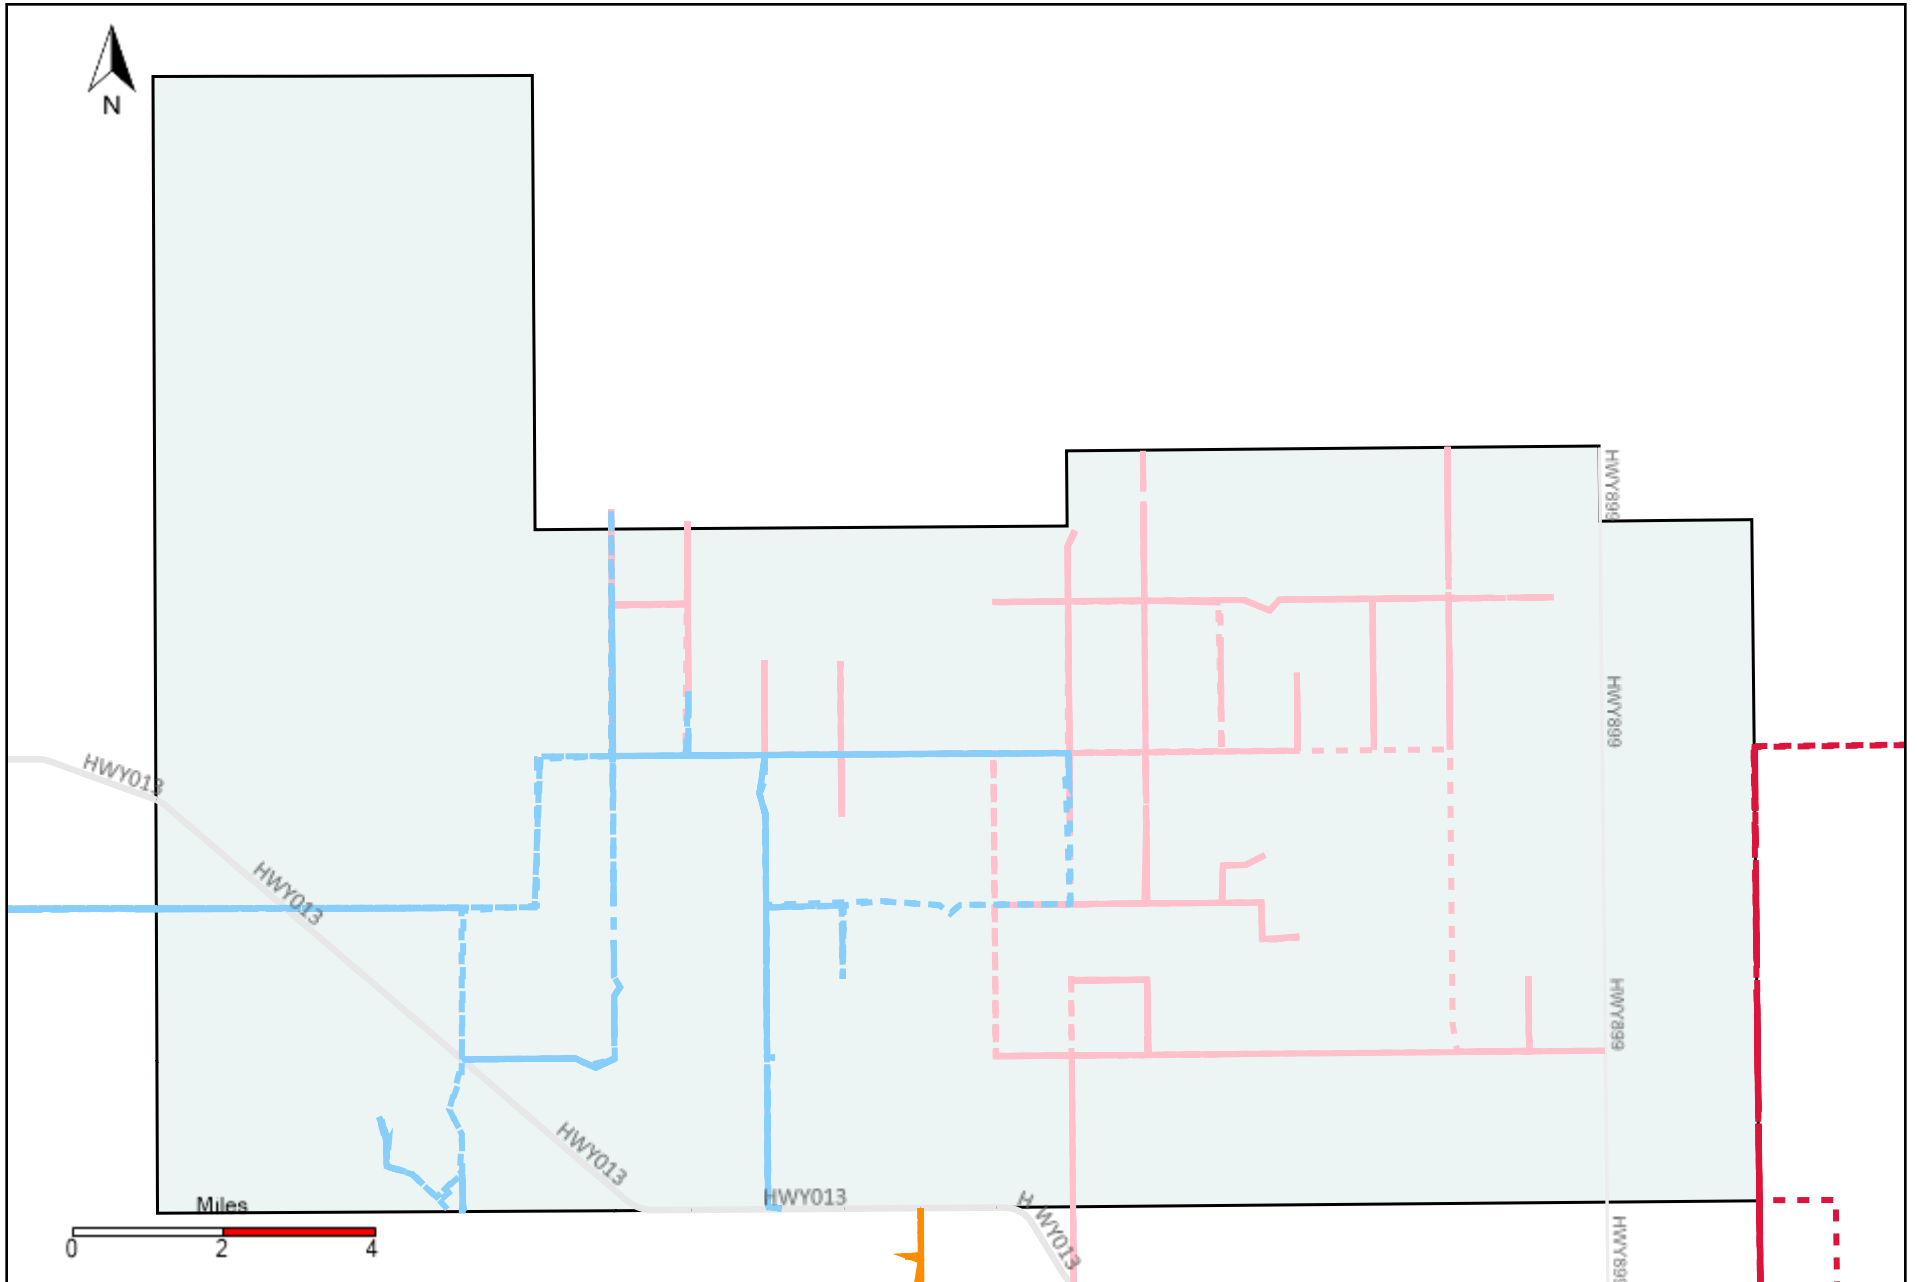

Provost Weekly Grader Report (2021-07-04 ~ 2021-07-10)

Division: 1 Grader Report(2021-07-04 ~ 2021-07-10)

Vehicle Name List	Total Distance(km)	Total Hours
*****	846.88	86 hrs 14 min 22 sec

Division: 2 Grader Report(2021-07-04 ~ 2021-07-10)

Vehicle Name List	Total Distance(km)	Total Hours
*****	805.24	81 hrs 57 min 44 sec

Division: 3 Grader Report(2021-07-04 ~ 2021-07-10)

Vehicle Name List	Total Distance(km)	Total Hours
*****	2050.52	218 hrs 19 min 40 sec

Division: 4 Grader Report(2021-07-04 ~ 2021-07-10)

Vehicle Name List	Total Distance(km)	Total Hours
*****	1253.17	127 hrs 53 min 36 sec

Division: 5 Grader Report(2021-07-04 ~ 2021-07-10)

Vehicle Name List	Total Distance(km)	Total Hours
*****	59295.51	219 hrs 15 min 14 sec

Division: 6 Grader Report(2021-07-04 ~ 2021-07-10)

Vehicle Name List	Total Distance(km)	Total Hours
*****	59861.83	269 hrs 55 min 11 sec

Division: 7 Grader Report(2021-07-04 ~ 2021-07-10)

Vehicle Name List	Total Distance(km)	Total Hours
*****	59429.24	227 hrs 25 min 3 sec