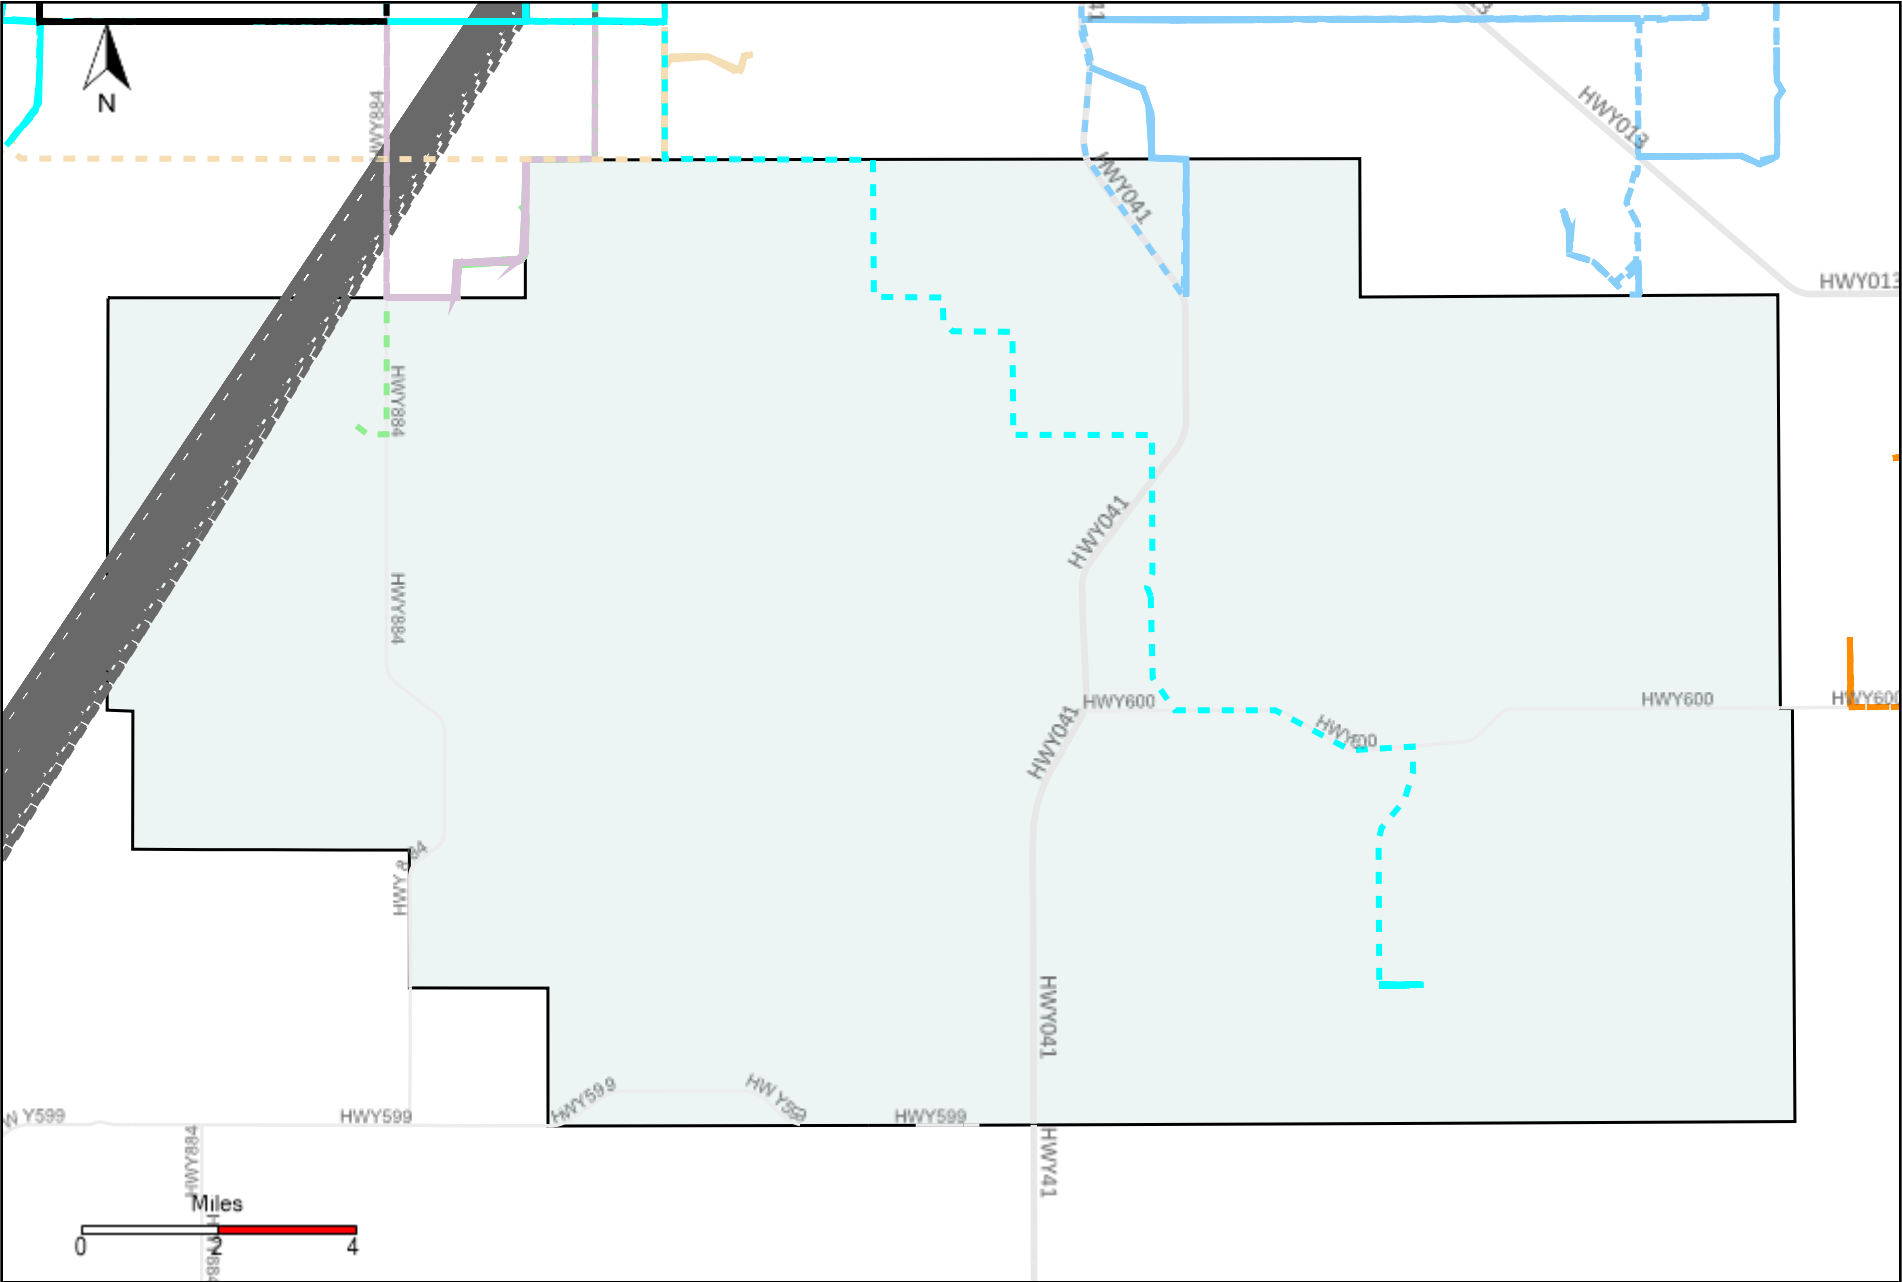

Division: 5 Grader Report(2021-07-04 ~ 2021-07-10)

Vehicle Name List	Total Distance(km)	Total Hours
*****	59295.51	219 hrs 15 min 14 sec