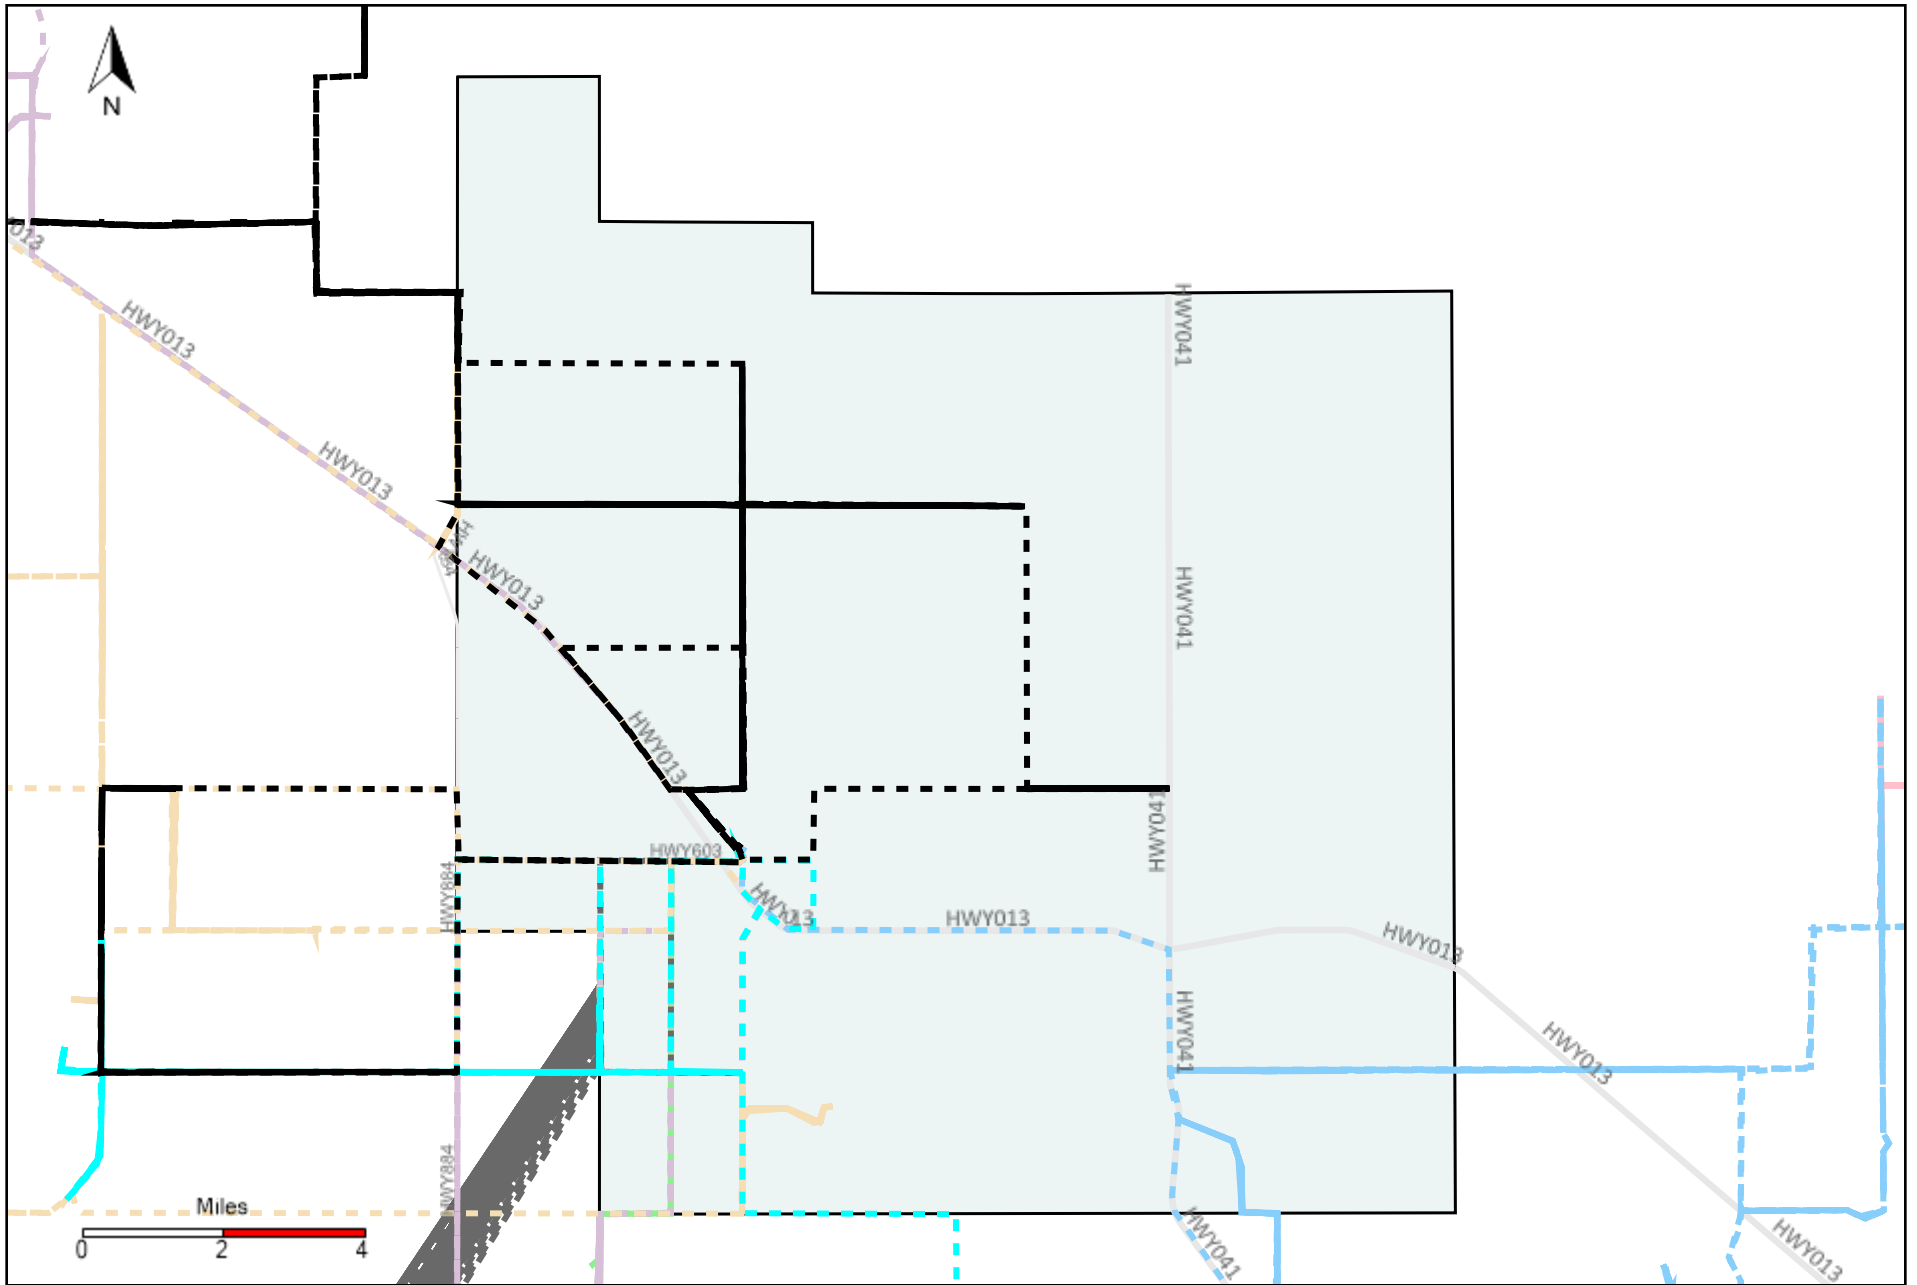

Division: 6 Grader Report(2021-07-04 ~ 2021-07-10)

Vehicle Name List	Total Distance(km)	Total Hours
*****	59861.83	269 hrs 55 min 11 sec

Division: 7 Grader Report(2021-07-04 ~ 2021-07-10)

Vehicle Name List	Total Distance(km)	Total Hours
*****	59429.24	227 hrs 25 min 3 sec