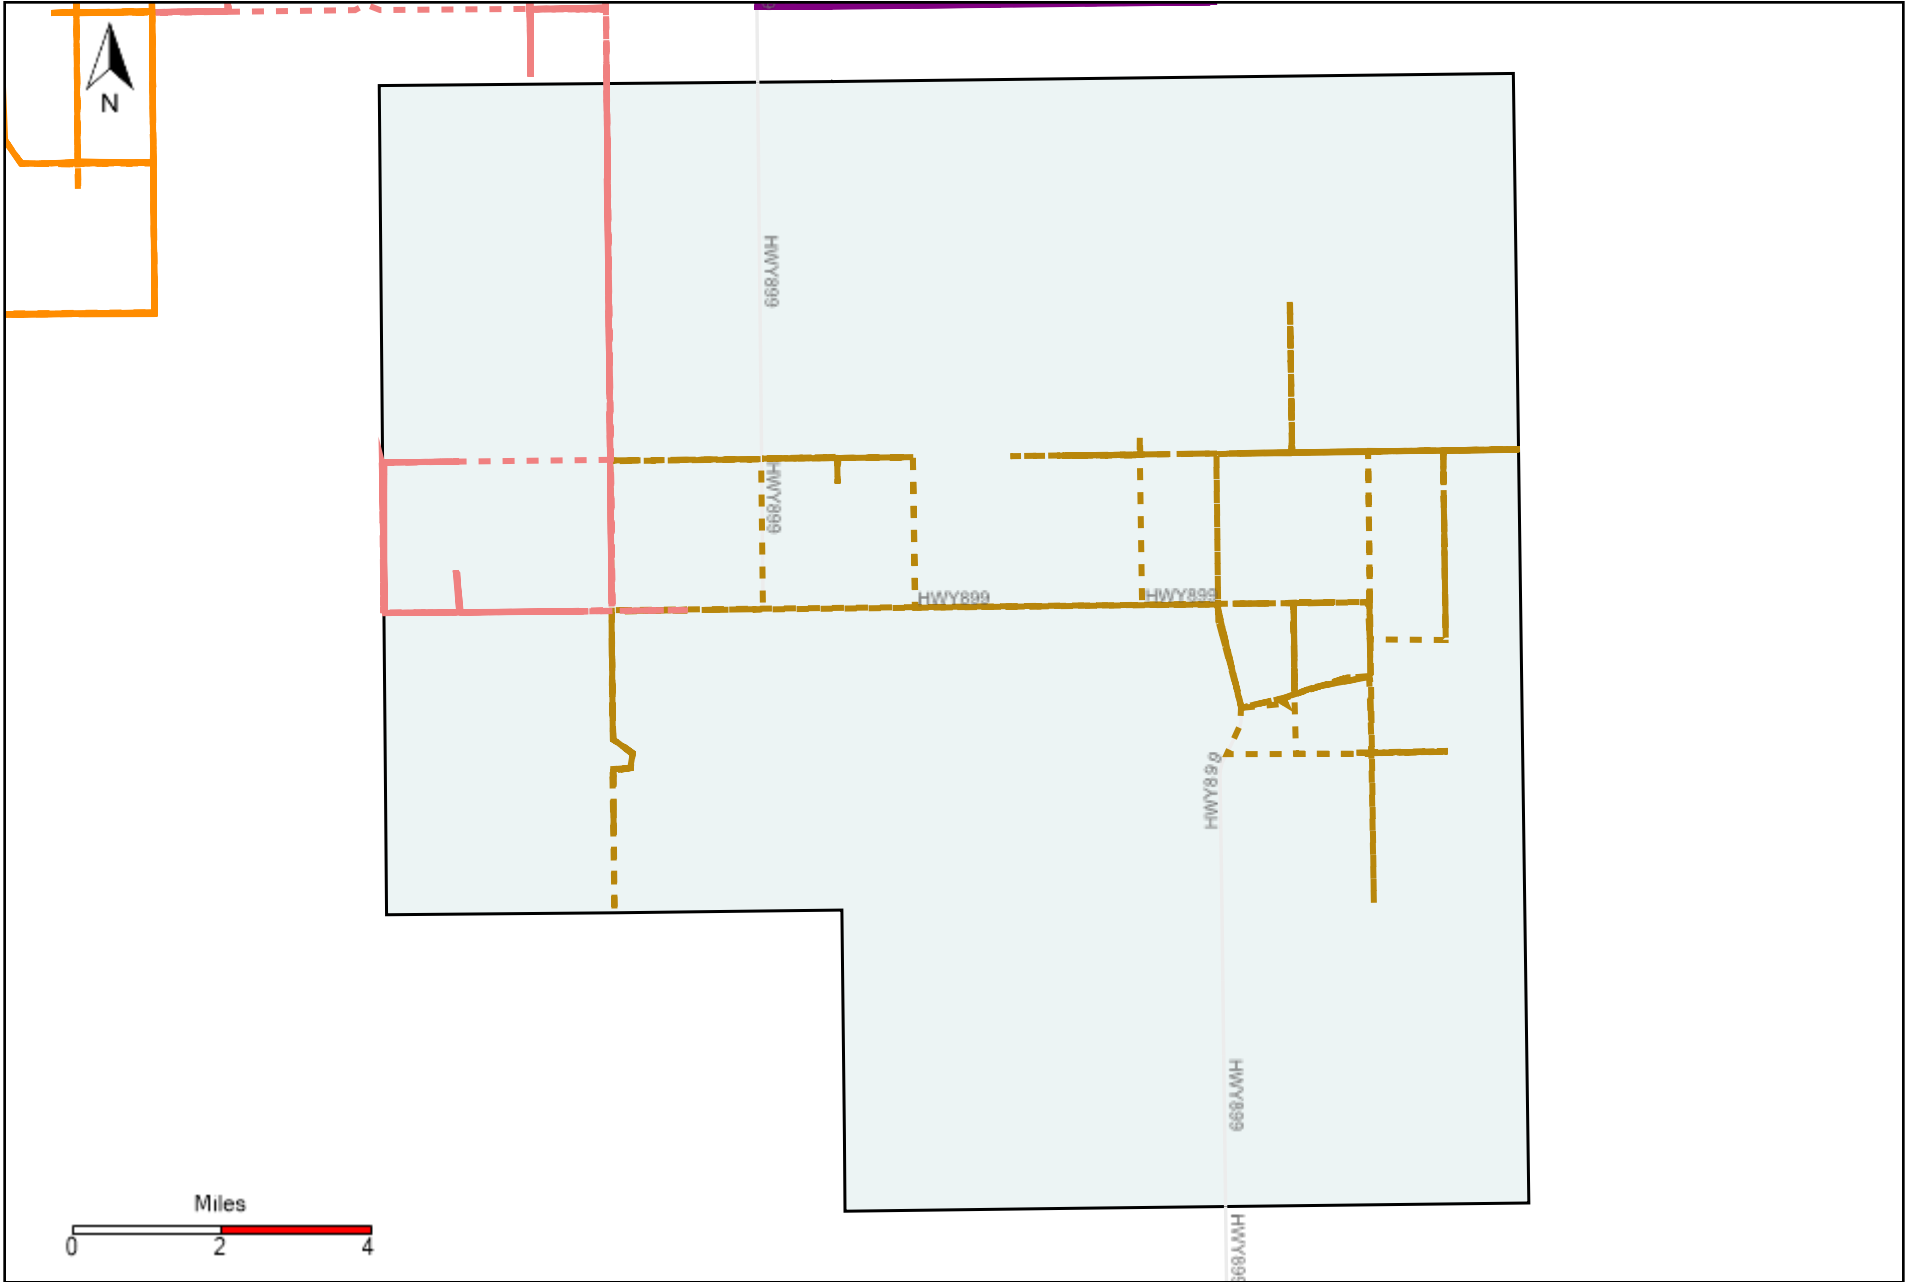

Provost Weekly Grader Report (2021-07-04 ~ 2021-07-10)

Division: 1 Grader Report(2021-07-04 ~ 2021-07-10)

Vehicle Name List	Total Distance(km)	Total Hours
*****	846.88	86 hrs 14 min 22 sec

Division: 2 Grader Report(2021-07-04 ~ 2021-07-10)

Vehicle Name List	Total Distance(km)	Total Hours
*****	805.24	81 hrs 57 min 44 sec

Division: 3 Grader Report(2021-07-04 ~ 2021-07-10)

Vehicle Name List	Total Distance(km)	Total Hours
*****	2050.52	218 hrs 19 min 40 sec

Division: 4 Grader Report(2021-07-04 ~ 2021-07-10)

Vehicle Name List	Total Distance(km)	Total Hours
*****	1253.17	127 hrs 53 min 36 sec

Division: 5 Grader Report(2021-07-04 ~ 2021-07-10)

Vehicle Name List	Total Distance(km)	Total Hours
*****	59295.51	219 hrs 15 min 14 sec

Division: 6 Grader Report(2021-07-04 ~ 2021-07-10)

Vehicle Name List	Total Distance(km)	Total Hours
*****	59861.83	269 hrs 55 min 11 sec

Division: 7 Grader Report(2021-07-04 ~ 2021-07-10)

Vehicle Name List	Total Distance(km)	Total Hours
*****	59429.24	227 hrs 25 min 3 sec