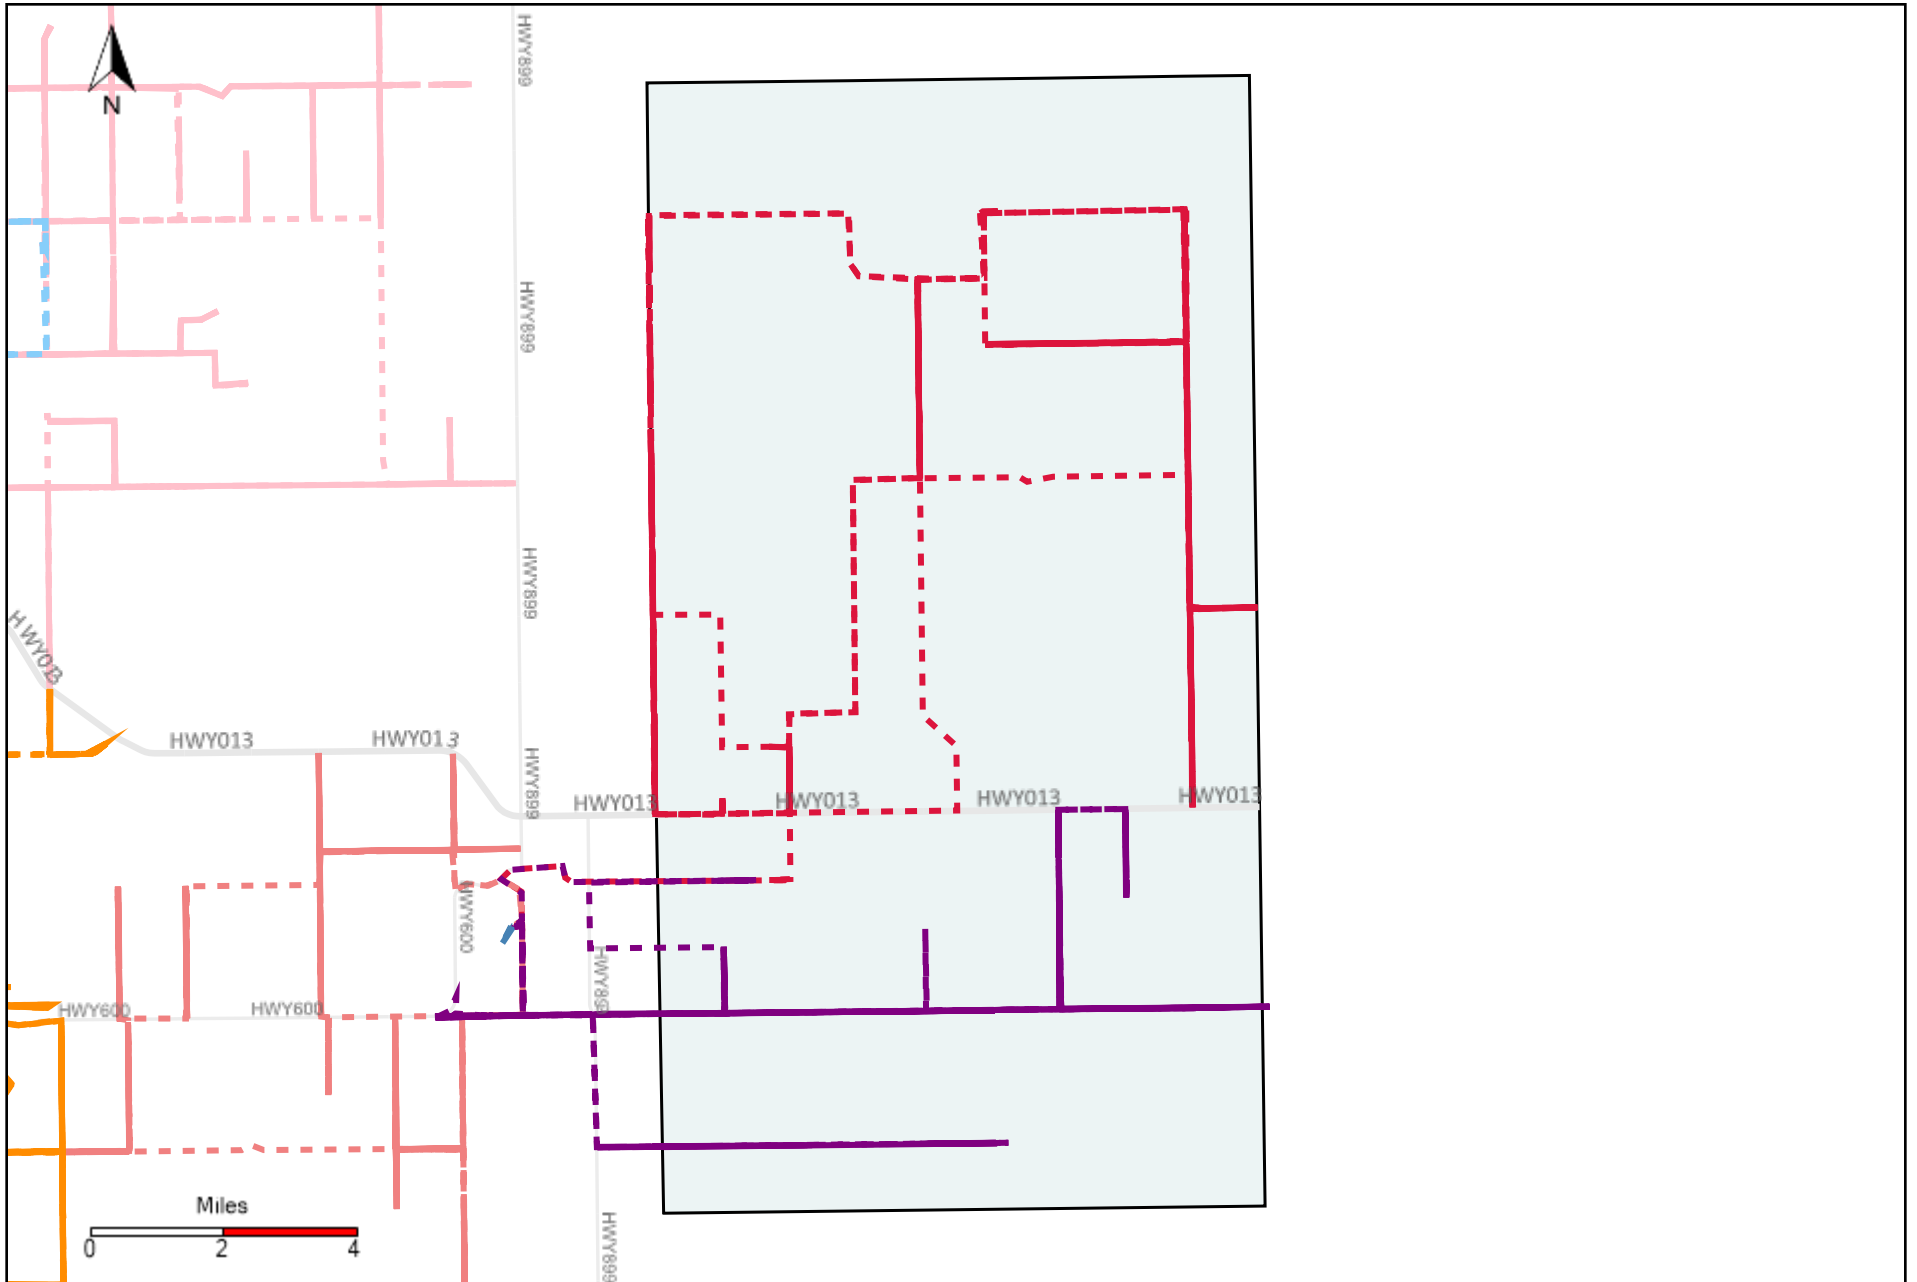

Provost Weekly Grader Report (2021-07-04 ~ 2021-07-10)

Division: 1 Grader Report(2021-07-04 ~ 2021-07-10)

Vehicle Name List	Total Distance(km)	Total Hours
*****	846.88	86 hrs 14 min 22 sec

Division: 2 Grader Report(2021-07-04 ~ 2021-07-10)

Vehicle Name List	Total Distance(km)	Total Hours
*****	805.24	81 hrs 57 min 44 sec

Division: 3 Grader Report(2021-07-04 ~ 2021-07-10)

Vehicle Name List	Total Distance(km)	Total Hours
*****	2050.52	218 hrs 19 min 40 sec

Division: 4 Grader Report(2021-07-04 ~ 2021-07-10)

Vehicle Name List	Total Distance(km)	Total Hours
*****	1253.17	127 hrs 53 min 36 sec

Division: 5 Grader Report(2021-07-04 ~ 2021-07-10)

Vehicle Name List	Total Distance(km)	Total Hours
*****	59295.51	219 hrs 15 min 14 sec

Division: 6 Grader Report(2021-07-04 ~ 2021-07-10)

Vehicle Name List	Total Distance(km)	Total Hours
*****	59861.83	269 hrs 55 min 11 sec

Division: 7 Grader Report(2021-07-04 ~ 2021-07-10)

Vehicle Name List	Total Distance(km)	Total Hours
*****	59429.24	227 hrs 25 min 3 sec