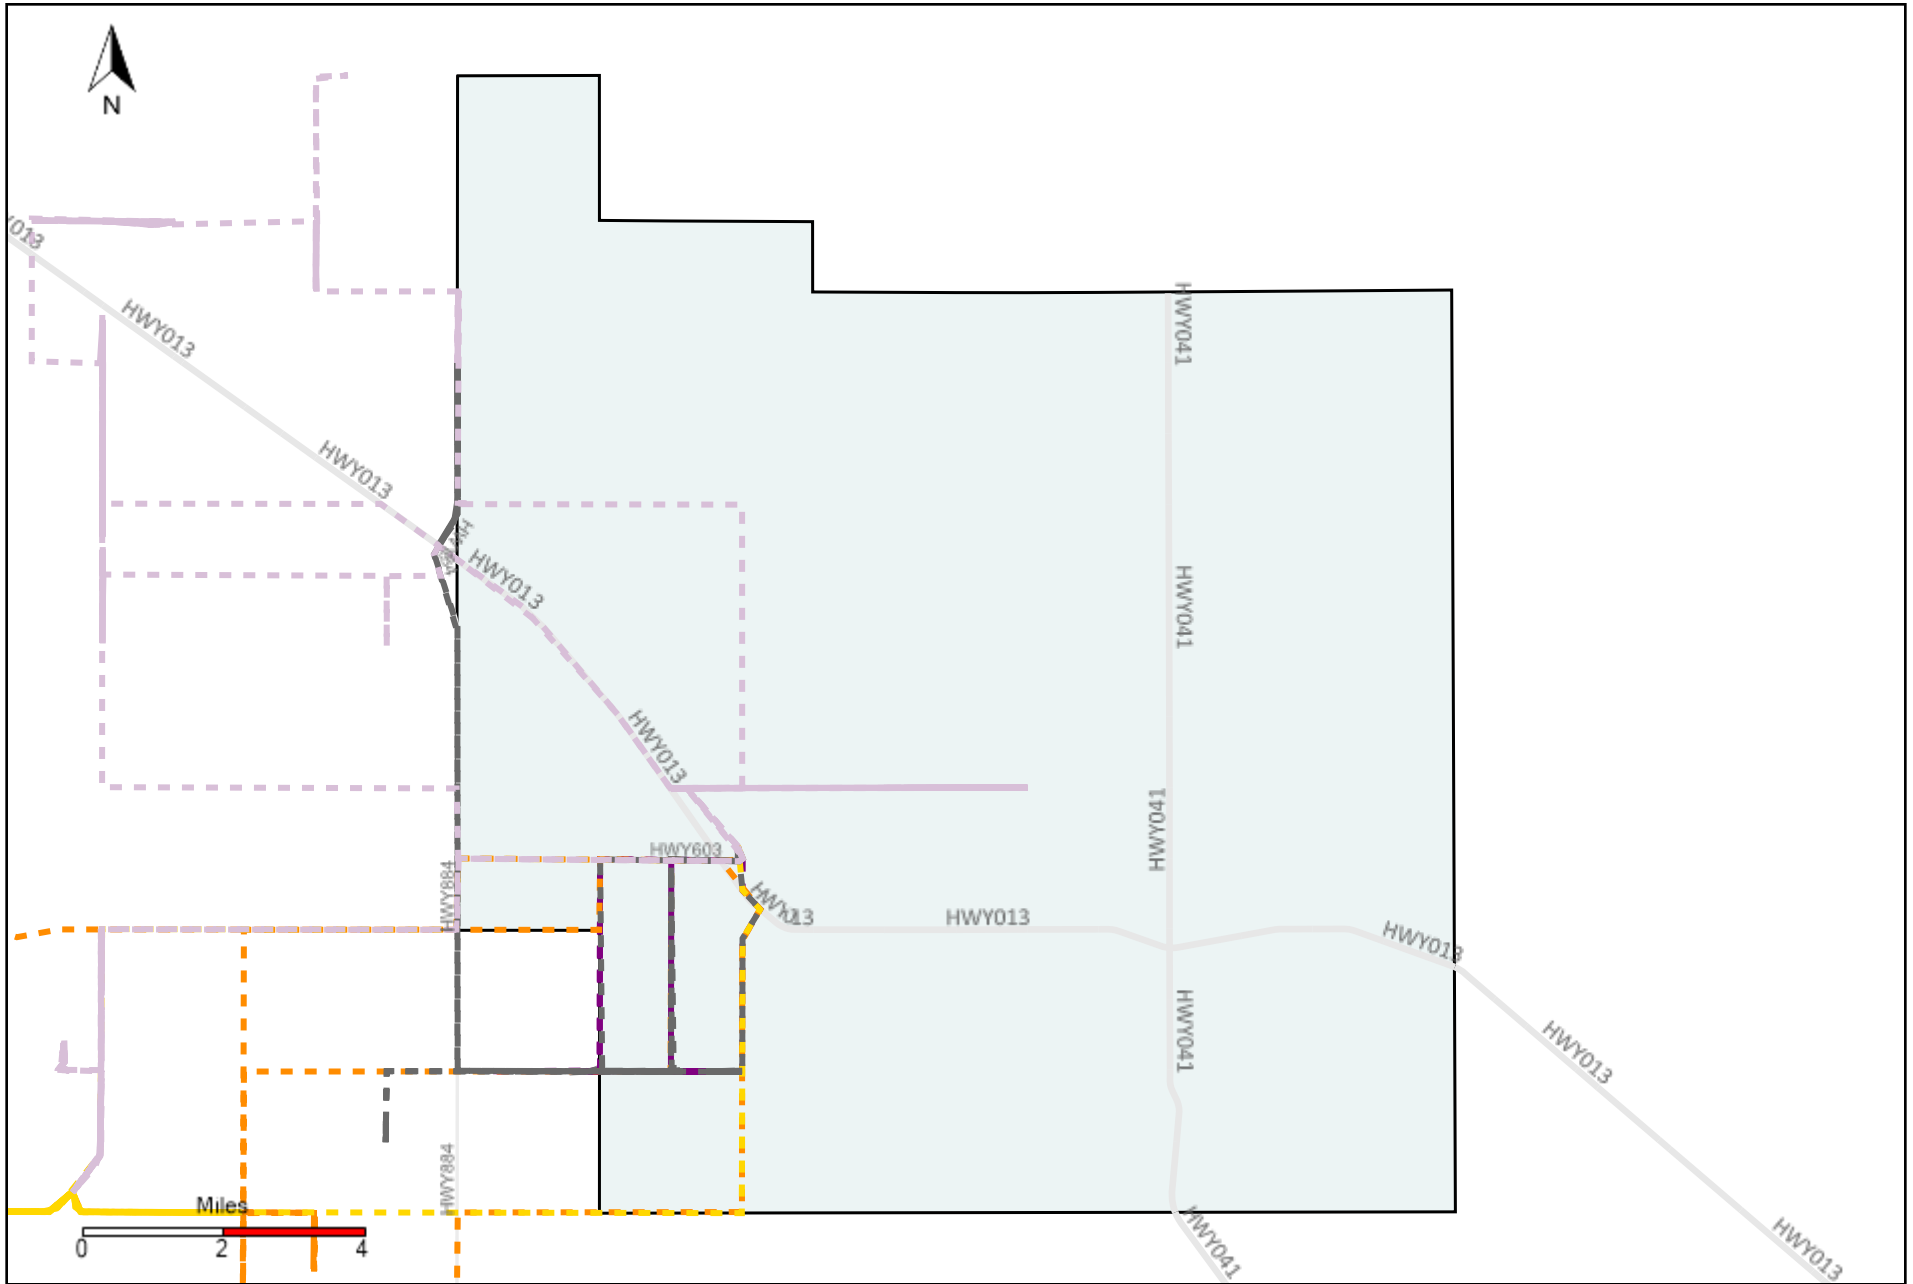

Division: 6 Grader Report(2021-06-27 ~ 2021-07-03)

Vehicle Name List	Total Distance(km)	Total Hours
*****	1000.74	110 hrs 9 min 2 sec