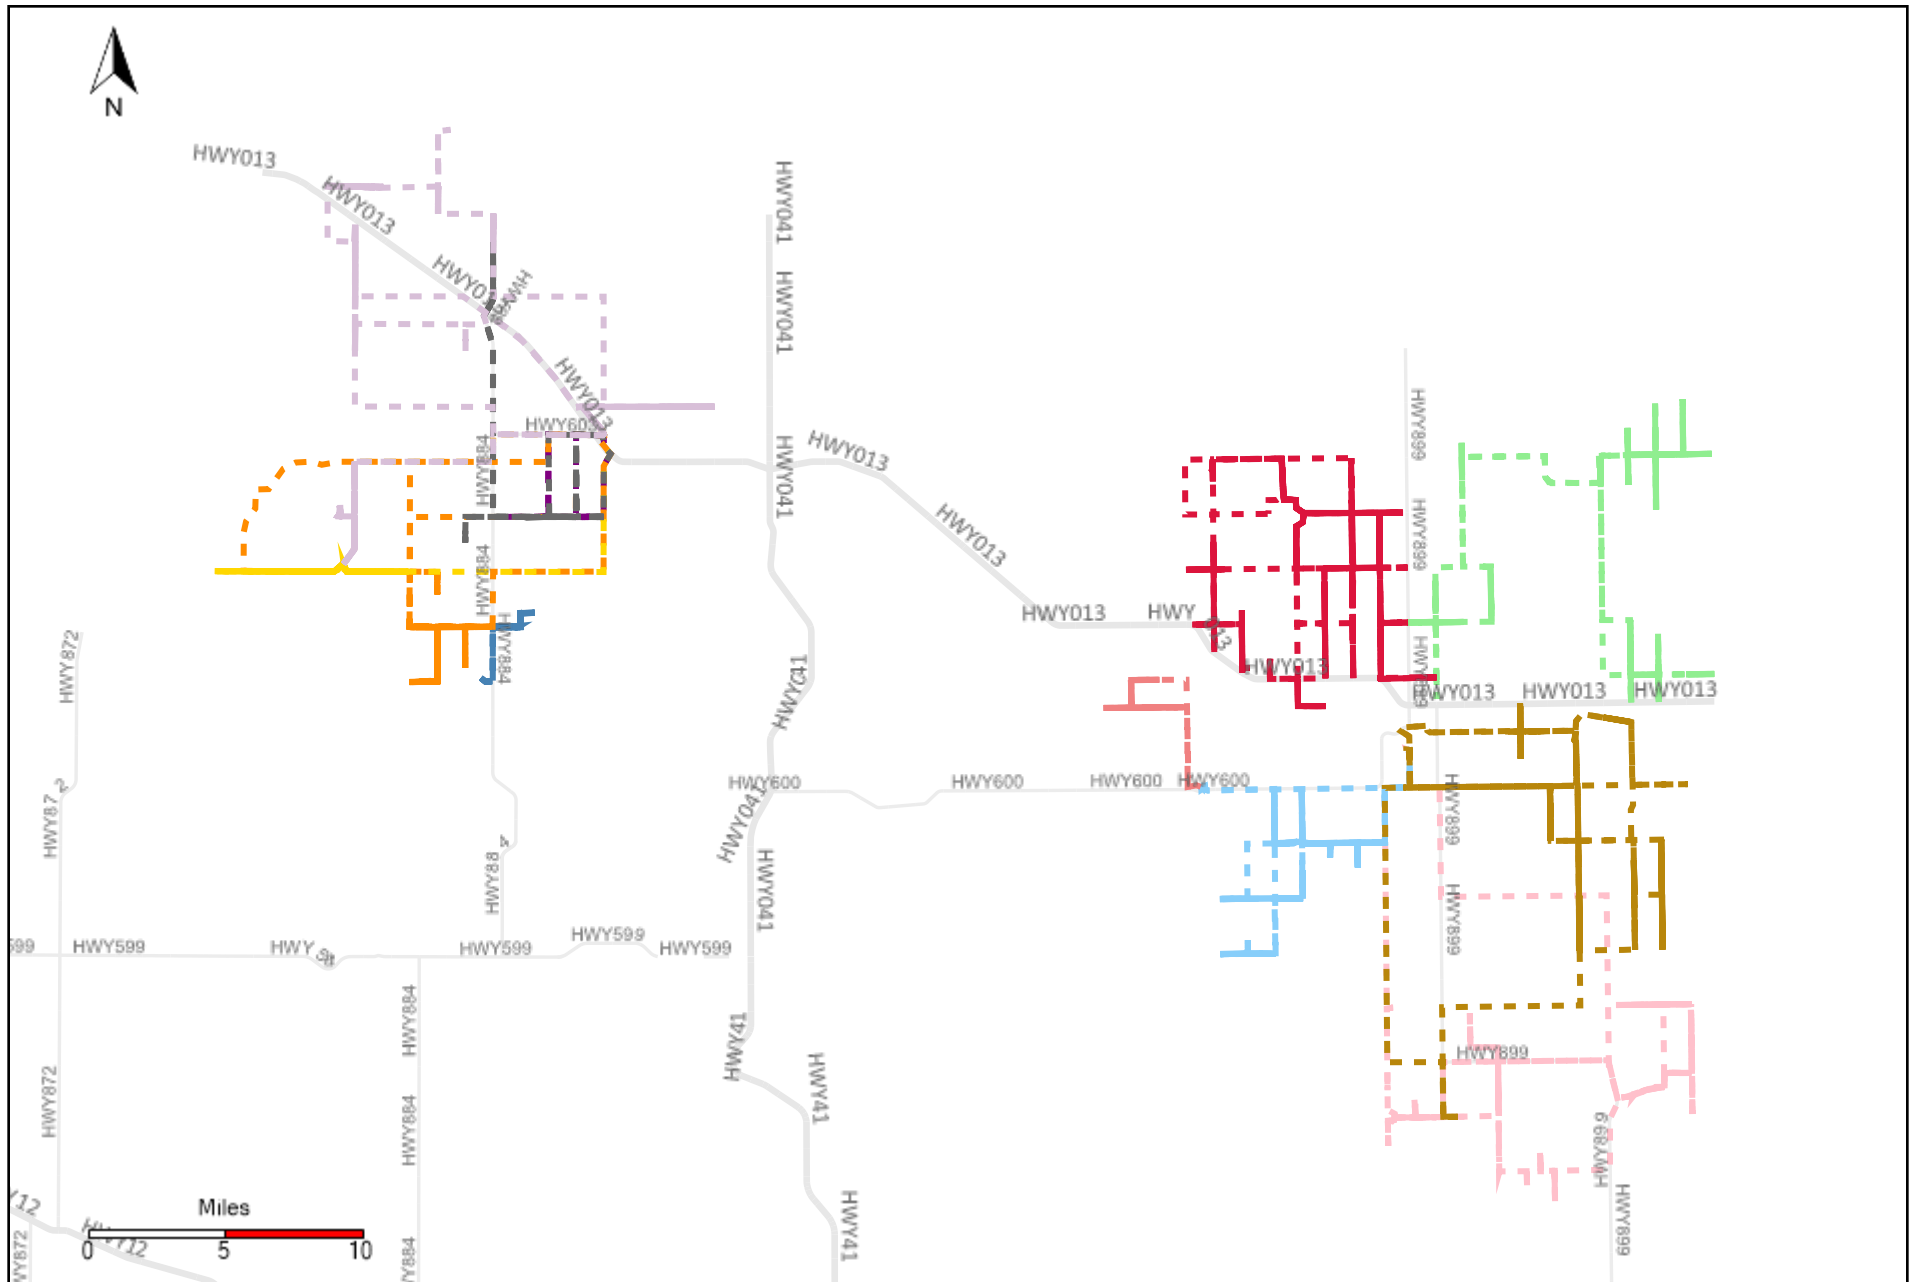

# Division: 1 Grader Report(2021-06-27 ~ 2021-07-03)

Vehicle Name List	Total Distance(km)	Total Hours
*****	951.09	102 hrs 39 min 24 sec

# Division: 3 Grader Report(2021-06-27 ~ 2021-07-03)

Vehicle Name List	Total Distance(km)	Total Hours
*****	1711.92	185 hrs 30 min 16 sec

# Division: 5 Grader Report(2021-06-27 ~ 2021-07-03)

Vehicle Name List	Total Distance(km)	Total Hours
*****	482.5	58 hrs 40 min 50 sec

# Division: 7 Grader Report(2021-06-27 ~ 2021-07-03)

Vehicle Name List	Total Distance(km)	Total Hours
*****	1136.88	138 hrs 40 min 13 sec