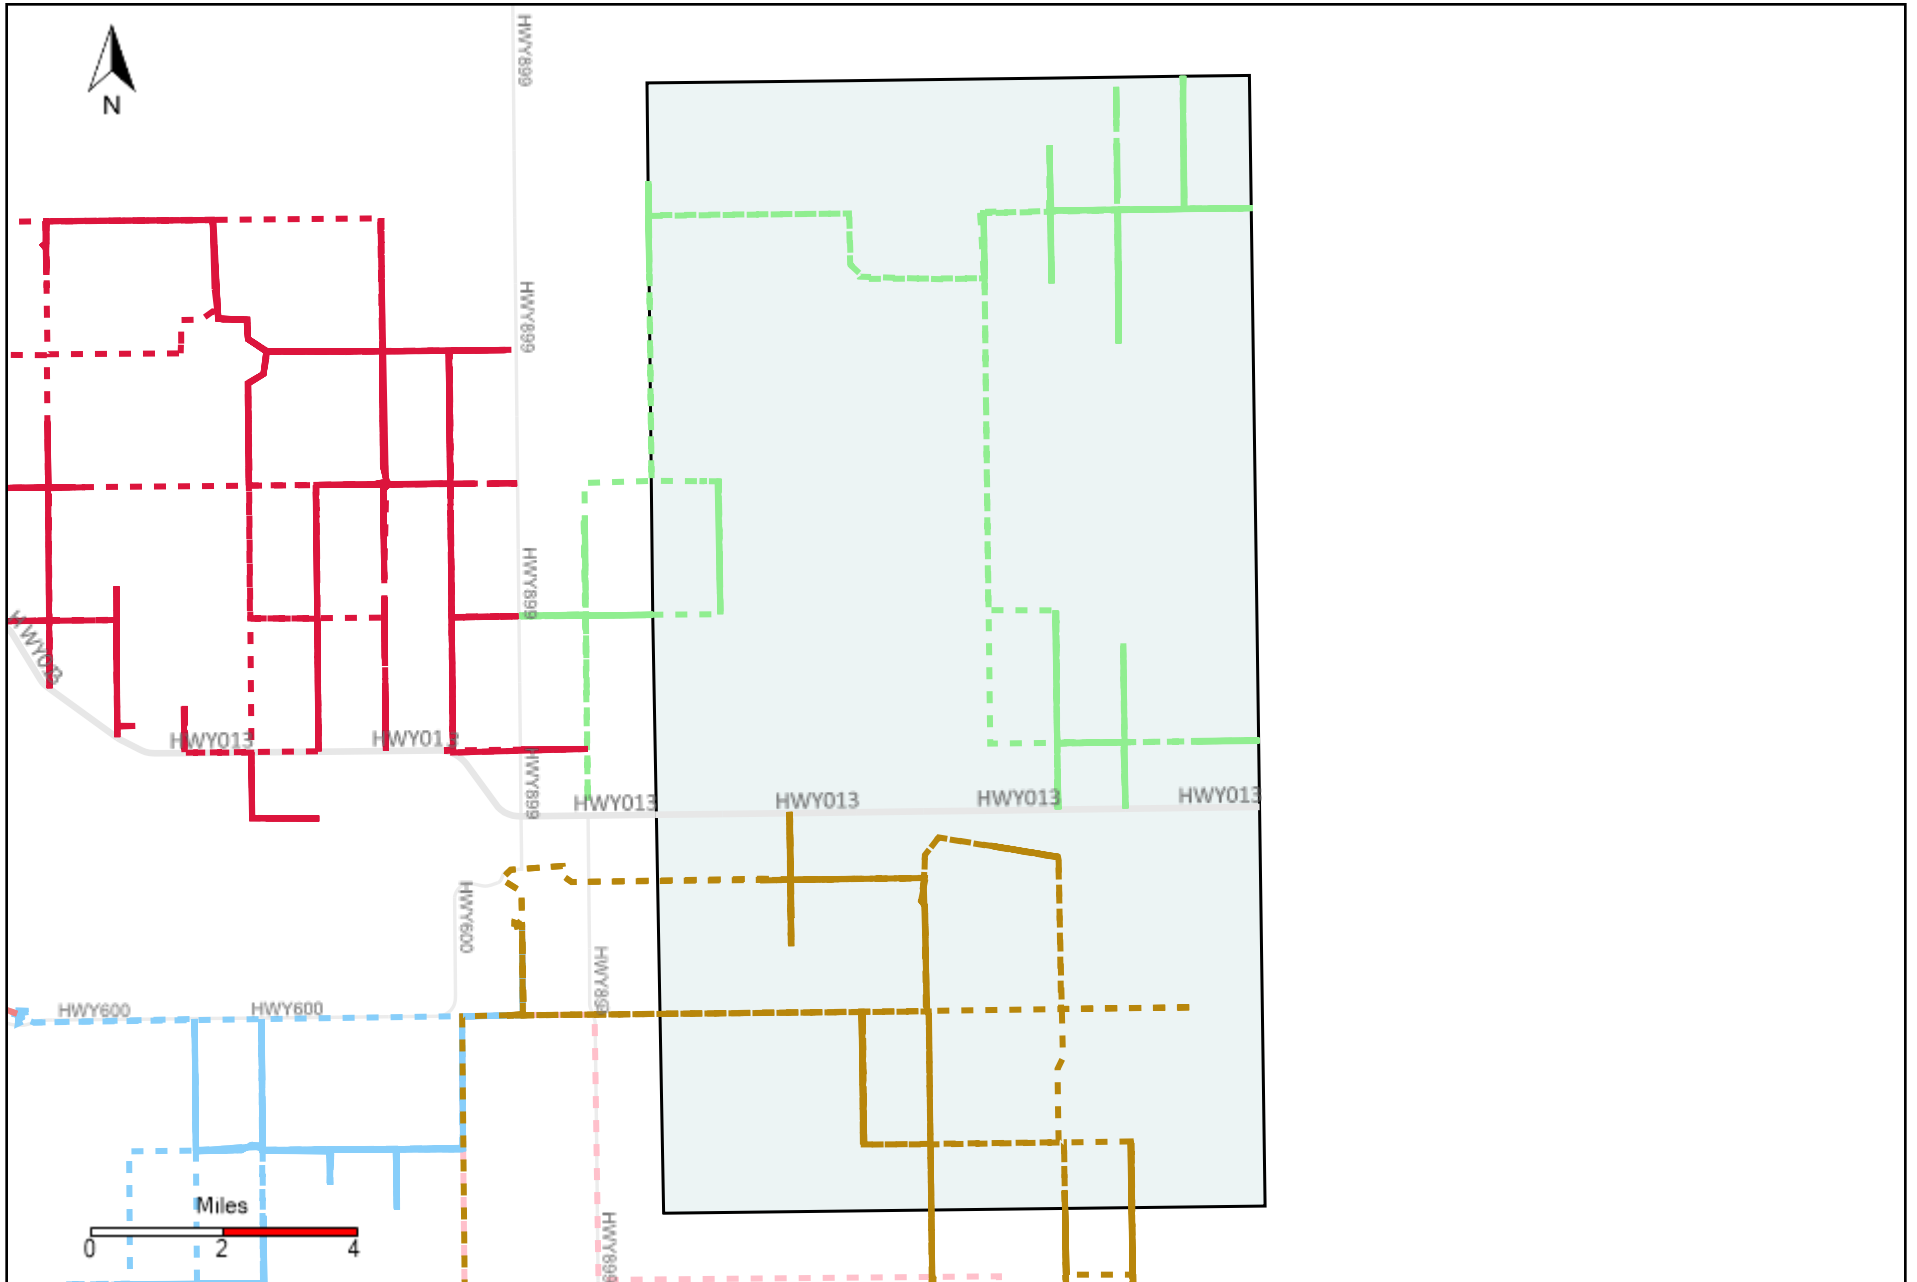

# Division: 1 Grader Report(2021-06-27 ~ 2021-07-03)

Vehicle Name List	Total Distance(km)	Total Hours
*****	951.09	102 hrs 39 min 24 sec

# Division: 2 Grader Report(2021-06-27 ~ 2021-07-03)

Vehicle Name List	Total Distance(km)	Total Hours
*****	716.79	71 hrs 11 min 46 sec

# Division: 3 Grader Report(2021-06-27 ~ 2021-07-03)

Vehicle Name List	Total Distance(km)	Total Hours
*****	1711.92	185 hrs 30 min 16 sec

# Division: 7 Grader Report(2021-06-27 ~ 2021-07-03)

Vehicle Name List	Total Distance(km)	Total Hours
*****	1136.88	138 hrs 40 min 13 sec