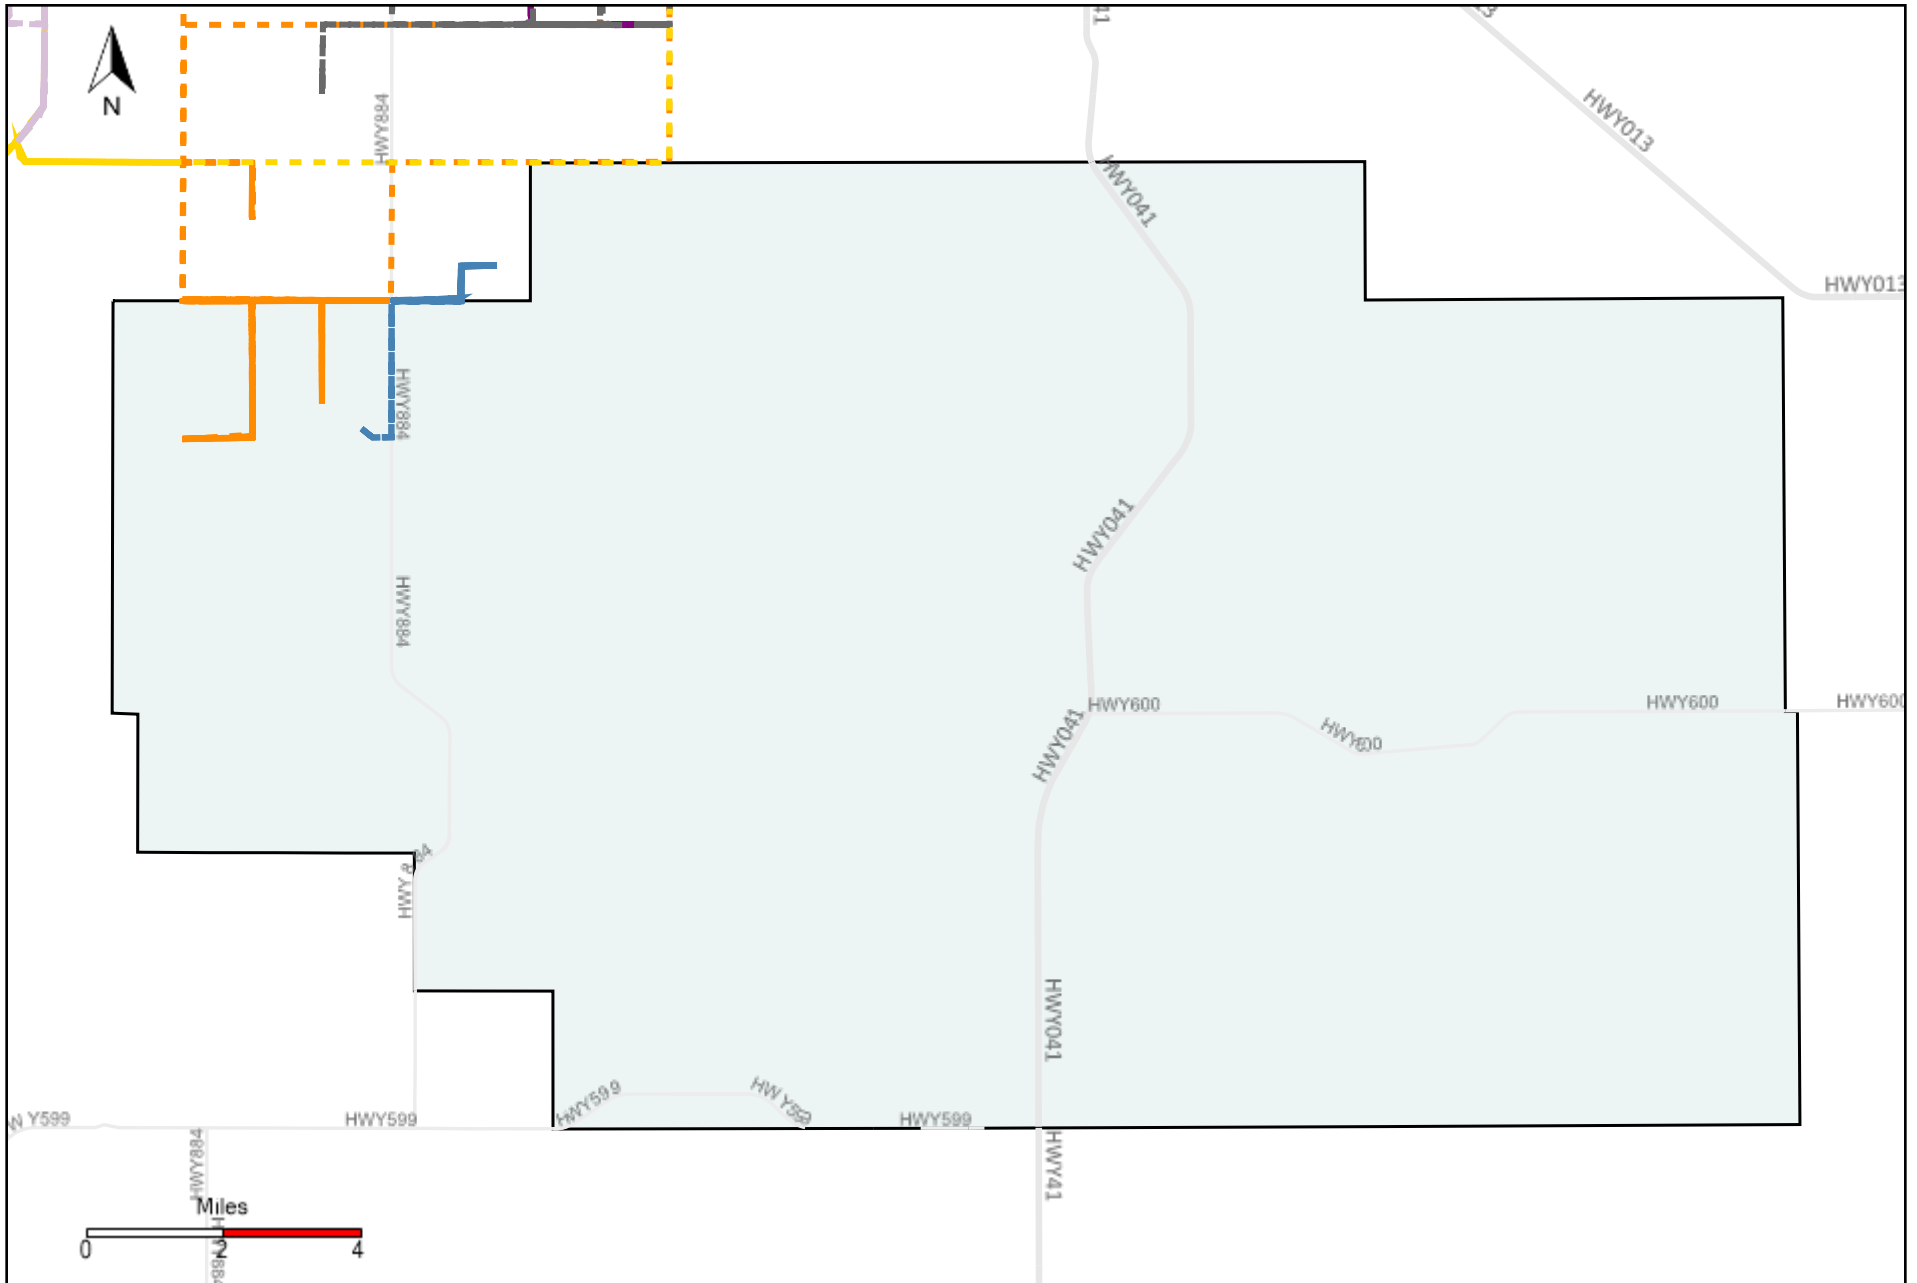

Division: 5 Grader Report(2021-06-27 ~ 2021-07-03)

Vehicle Name List	Total Distance(km)	Total Hours
*****	482.5	58 hrs 40 min 50 sec