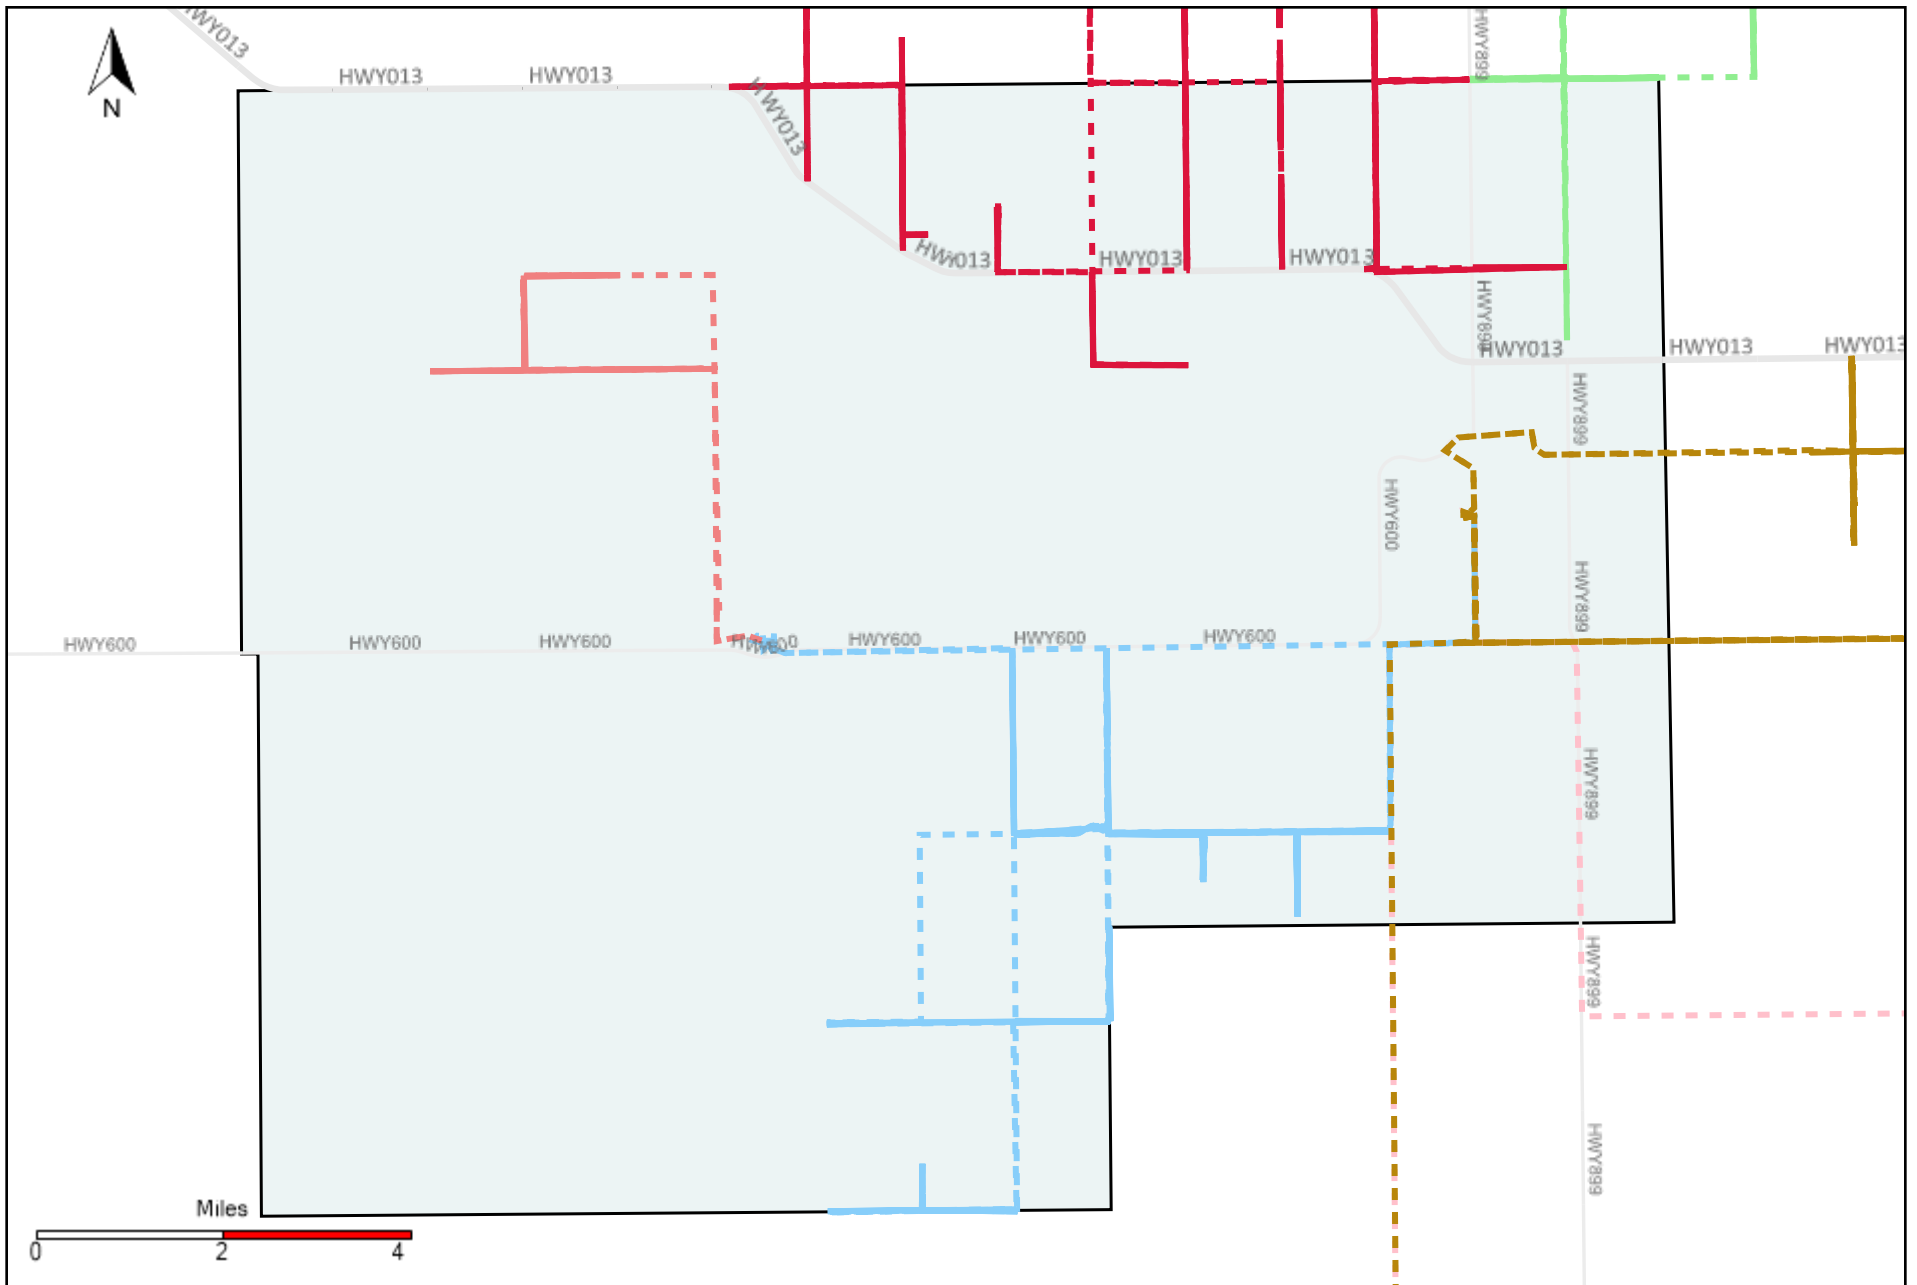

# Division: 1 Grader Report(2021-06-27 ~ 2021-07-03)

Vehicle Name List	Total Distance(km)	Total Hours
*****	951.09	102 hrs 39 min 24 sec

# Division: 2 Grader Report(2021-06-27 ~ 2021-07-03)

Vehicle Name List	Total Distance(km)	Total Hours
*****	716.79	71 hrs 11 min 46 sec

# Division: 3 Grader Report(2021-06-27 ~ 2021-07-03)

Vehicle Name List	Total Distance(km)	Total Hours
*****	1711.92	185 hrs 30 min 16 sec

# Division: 7 Grader Report(2021-06-27 ~ 2021-07-03)

Vehicle Name List	Total Distance(km)	Total Hours
*****	1136.88	138 hrs 40 min 13 sec