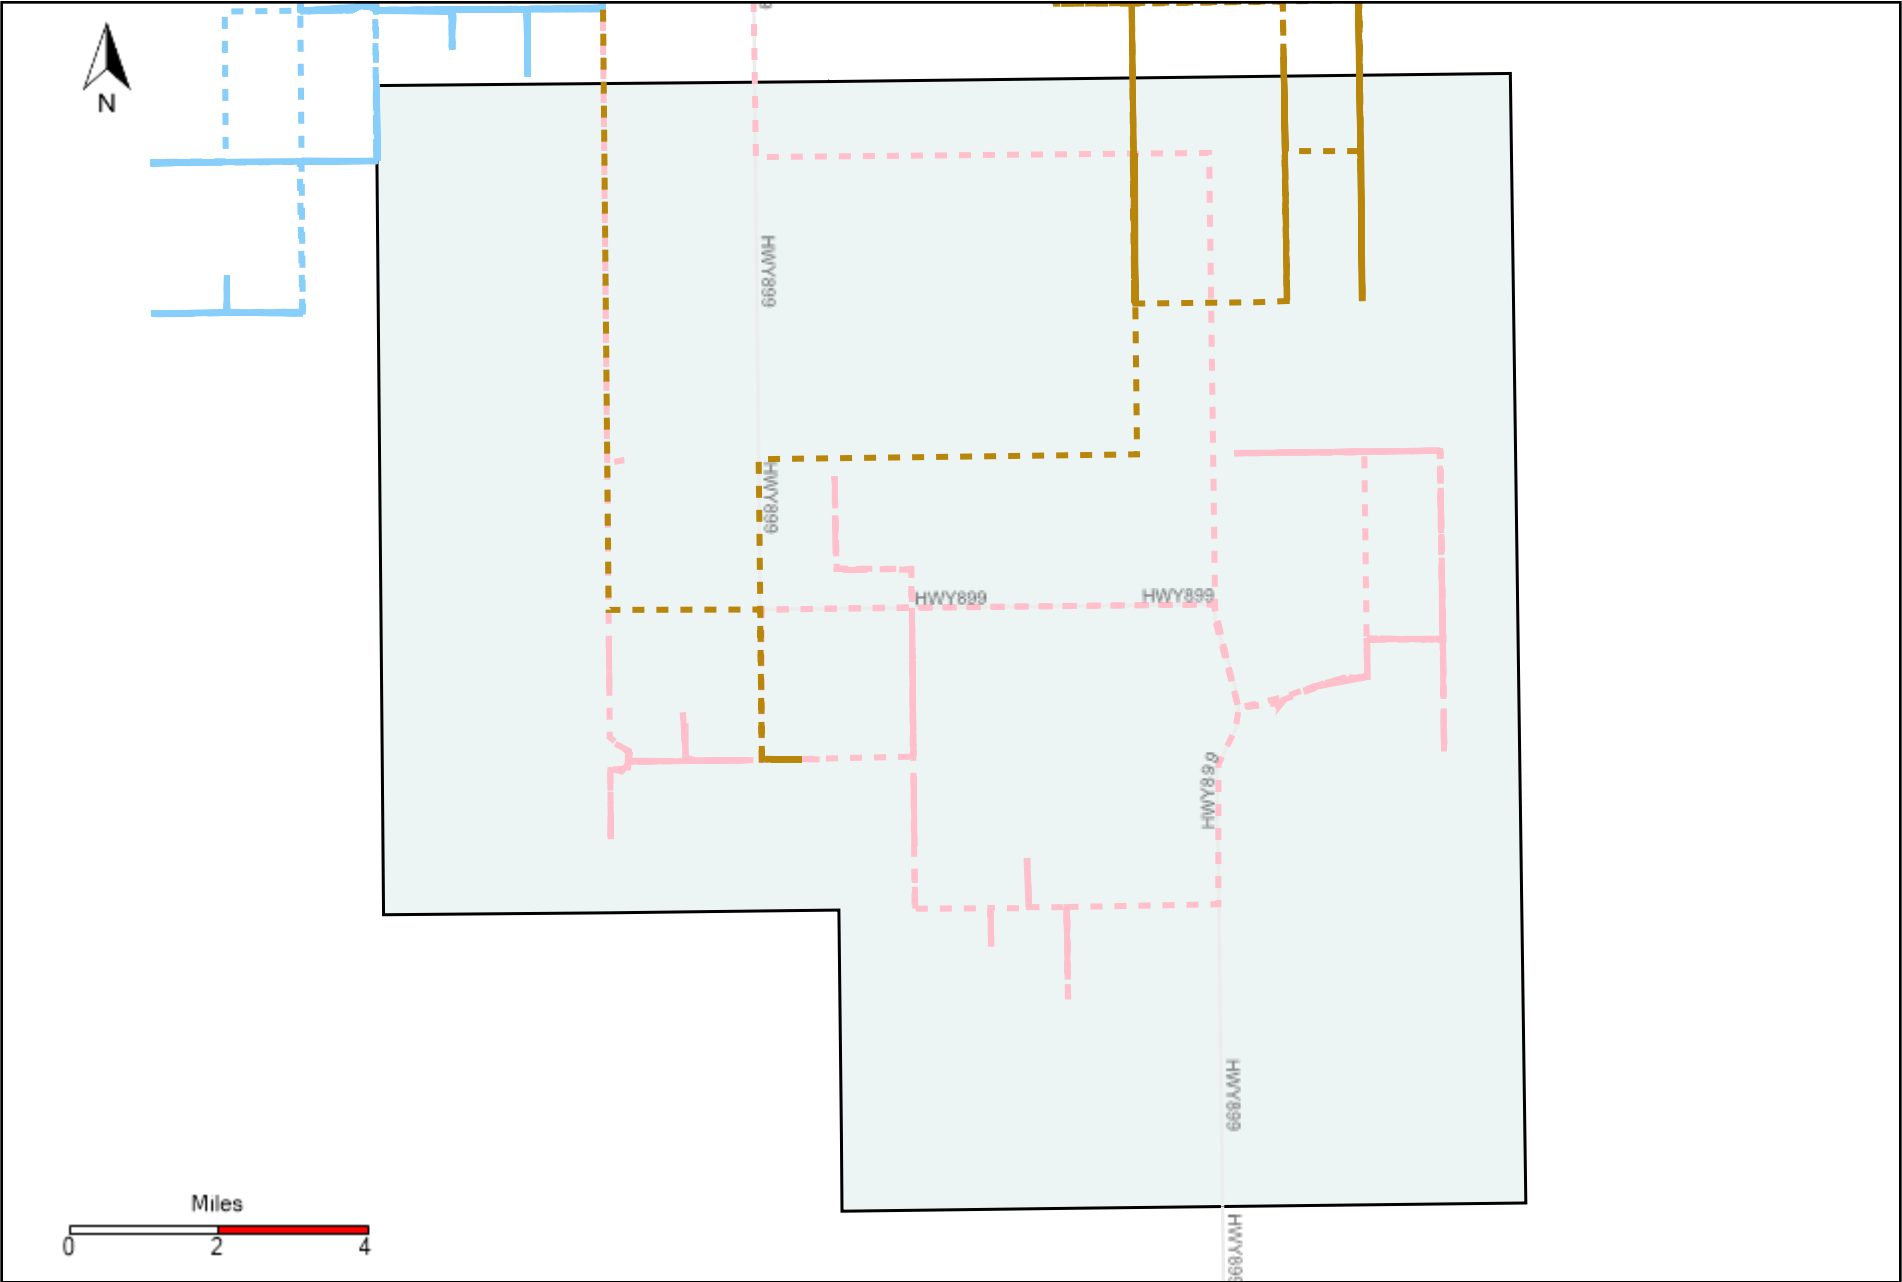

Division: 1 Grader Report(2021-06-27 ~ 2021-07-03)

Vehicle Name List	Total Distance(km)	Total Hours
*****	951.09	102 hrs 39 min 24 sec