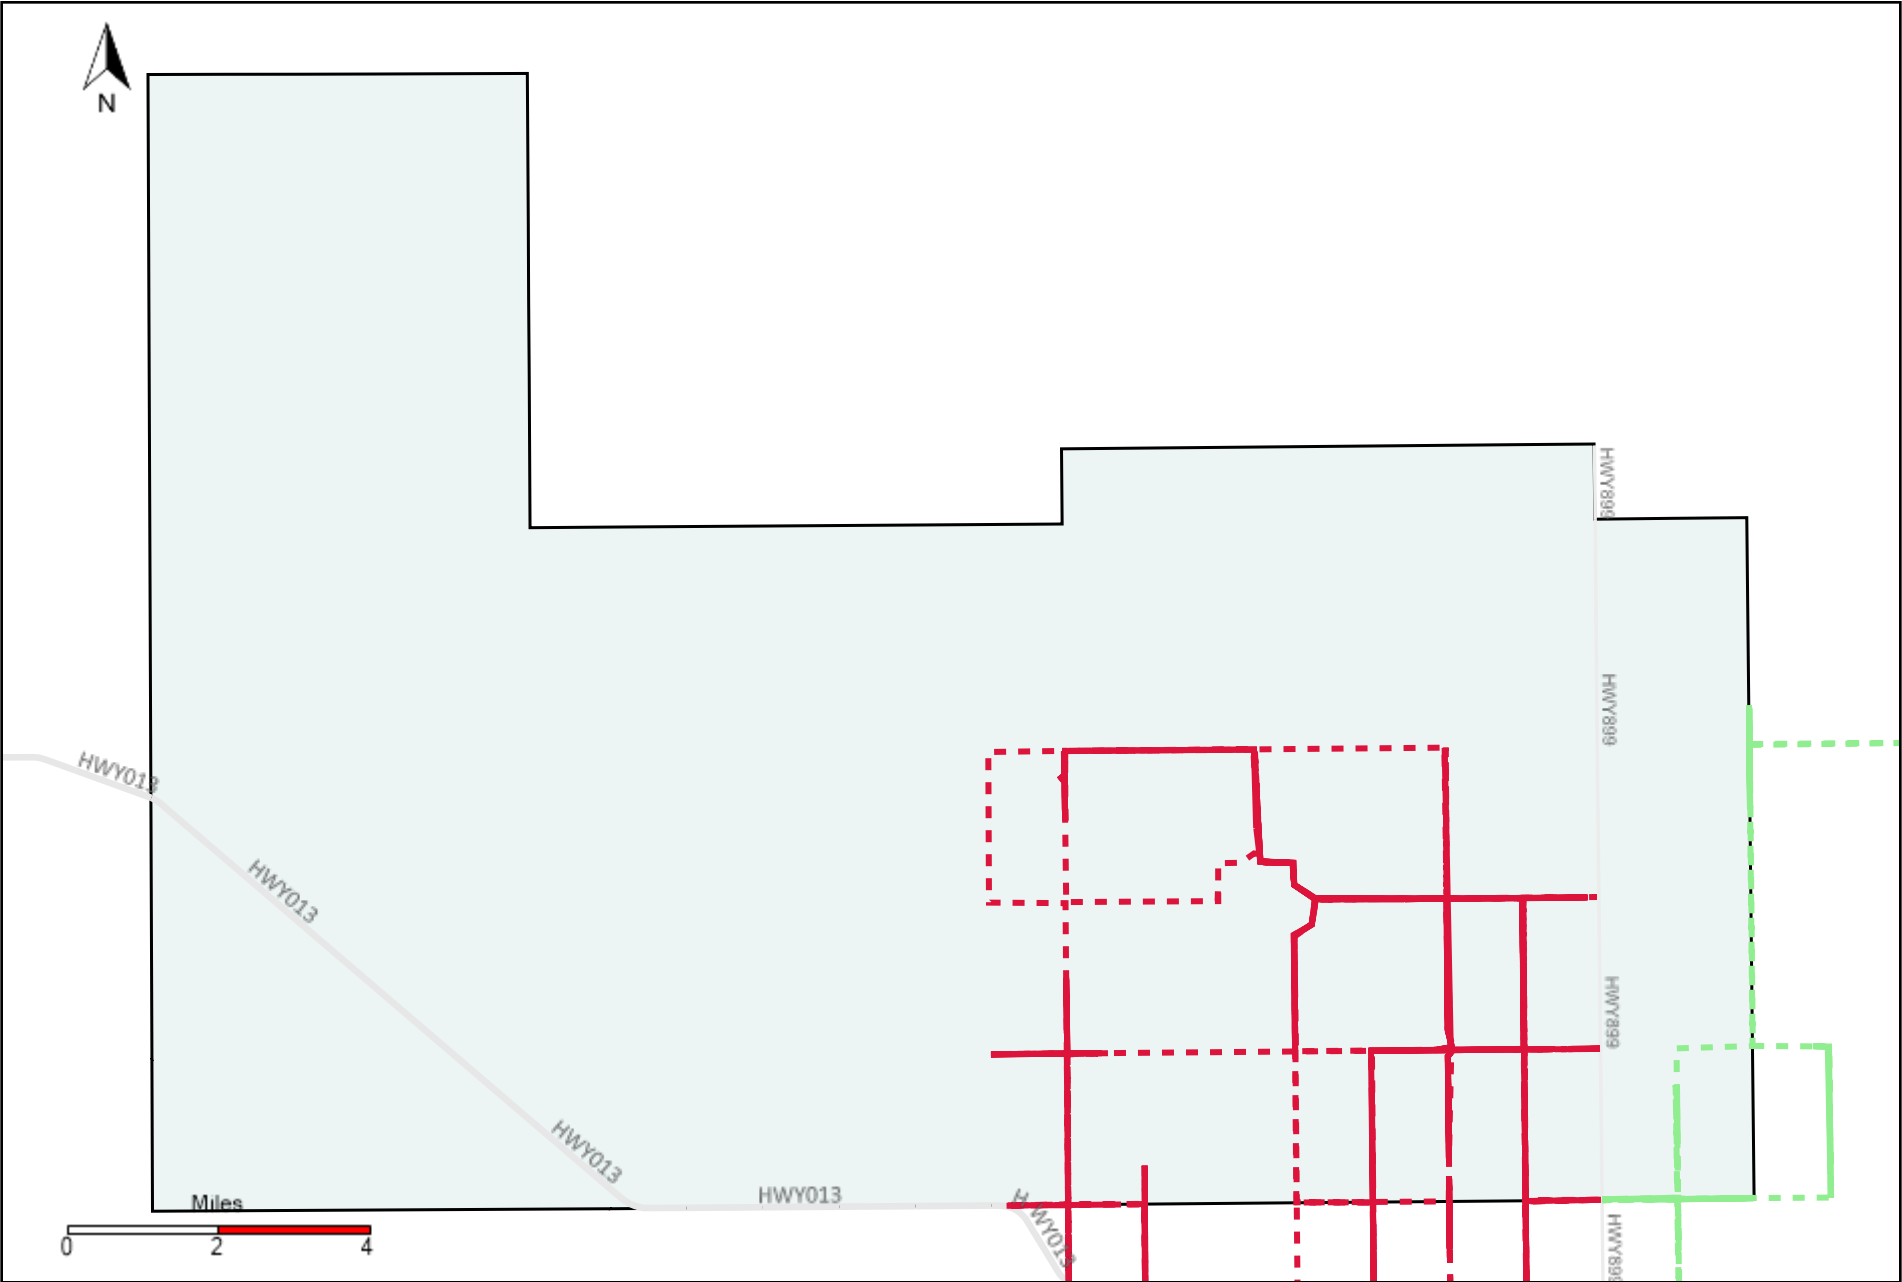

Division: 4 Grader Report(2021-06-27 ~ 2021-07-03)

Vehicle Name List	Total Distance(km)	Total Hours
*****	723.15	76 hrs 23 min 50 sec