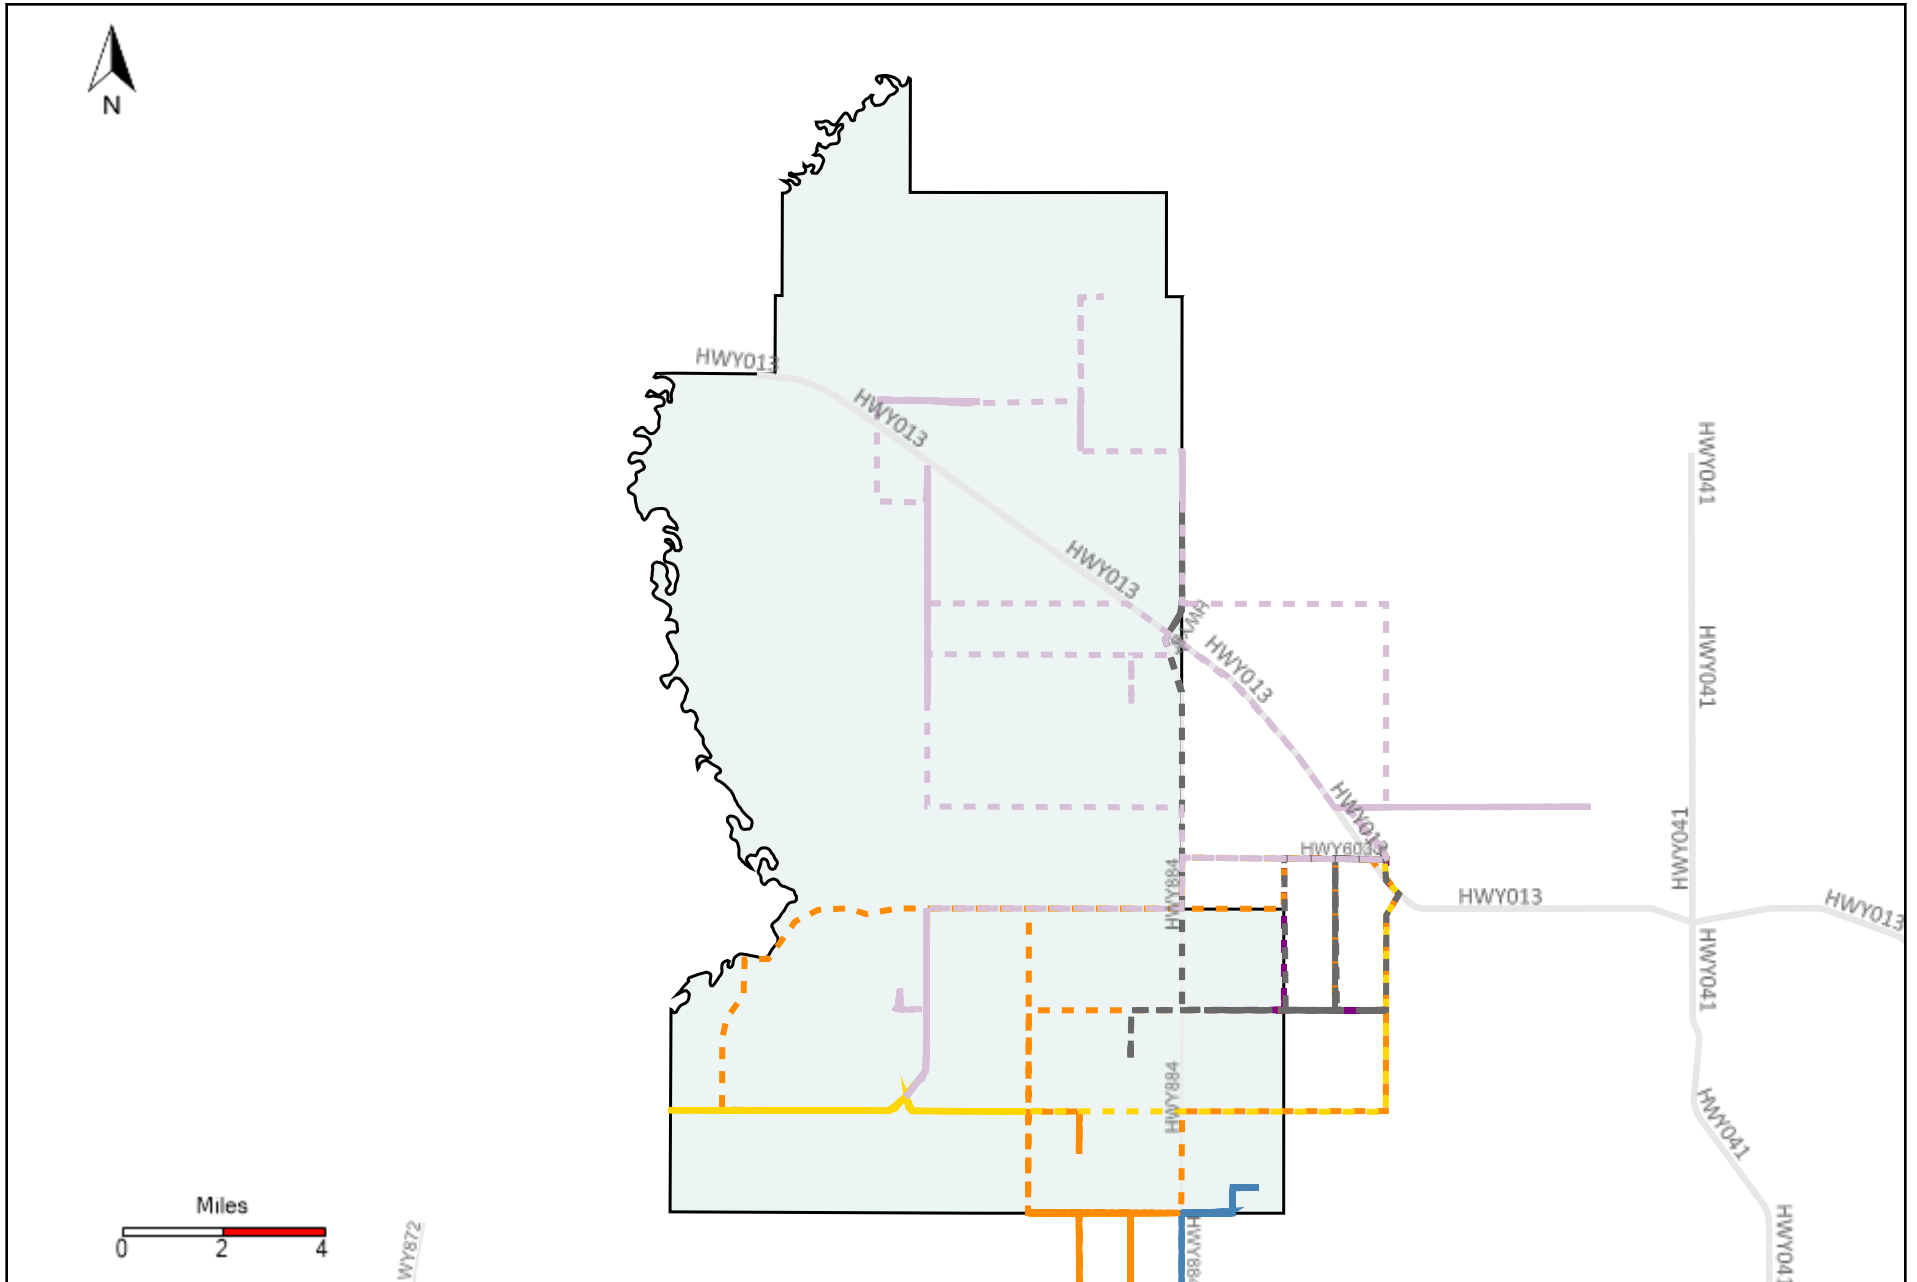

# Division: 5 Grader Report(2021-06-27 ~ 2021-07-03)

Vehicle Name List	Total Distance(km)	Total Hours
*****	482.5	58 hrs 40 min 50 sec

# Division: 6 Grader Report(2021-06-27 ~ 2021-07-03)

Vehicle Name List	Total Distance(km)	Total Hours
*****	1000.74	110 hrs 9 min 2 sec

# Division: 7 Grader Report(2021-06-27 ~ 2021-07-03)

Vehicle Name List	Total Distance(km)	Total Hours
*****	1136.88	138 hrs 40 min 13 sec