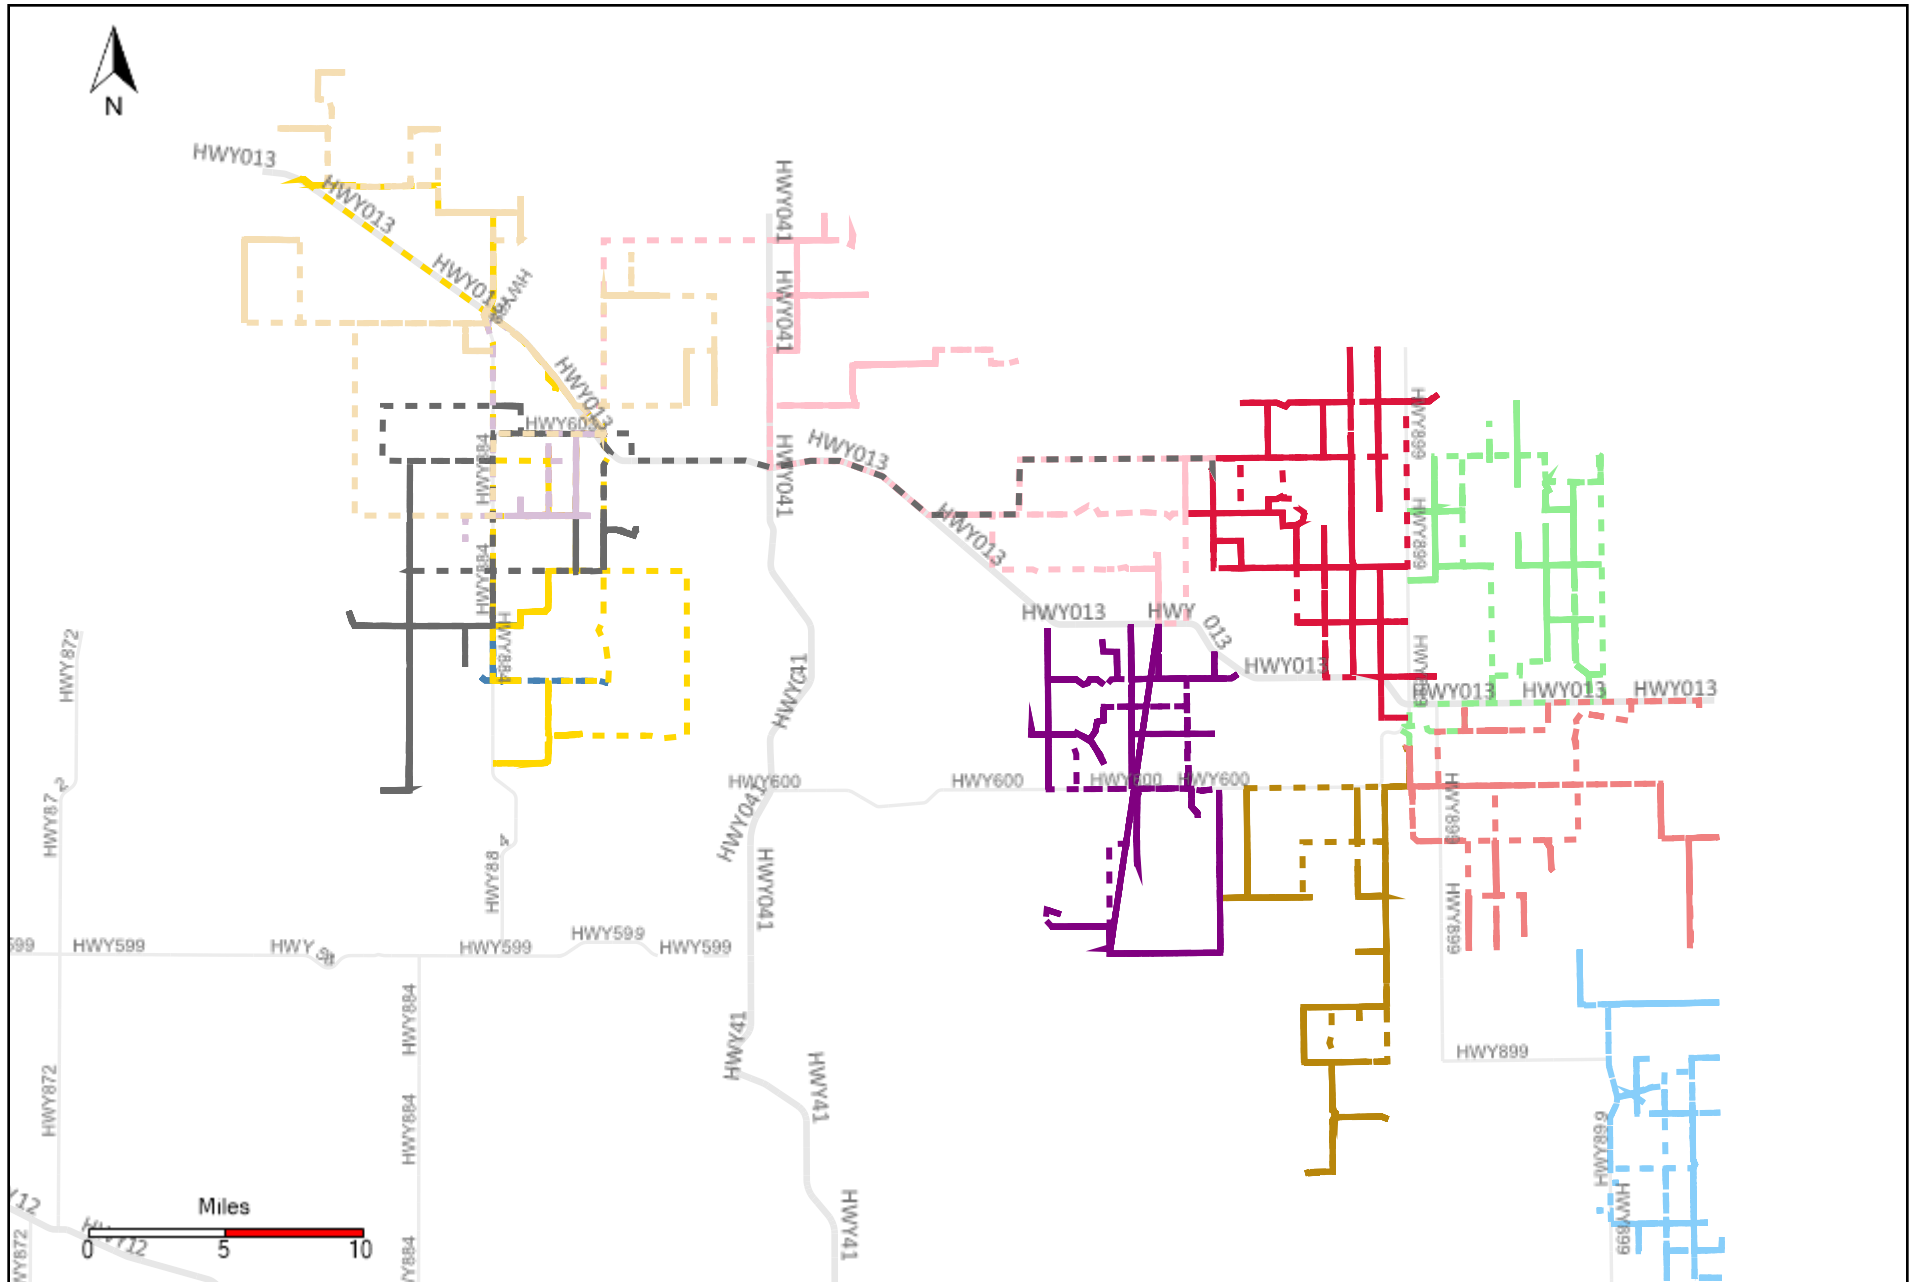

Provost Weekly Grader Report (2021-06-20 ~ 2021-06-26)

Division: 1 Grader Report(2021-06-20 ~ 2021-06-26)

Vehicle Name List	Total Distance(km)	Total Hours
*****	1178.88	124 hrs 10 min 33 sec

Division: 2 Grader Report(2021-06-20 ~ 2021-06-26)

Vehicle Name List	Total Distance(km)	Total Hours
*****	807.19	82 hrs 41 min 57 sec

Division: 3 Grader Report(2021-06-20 ~ 2021-06-26)

Vehicle Name List	Total Distance(km)	Total Hours
*****	2900.68	263 hrs 19 min 31 sec

Division: 4 Grader Report(2021-06-20 ~ 2021-06-26)

Vehicle Name List	Total Distance(km)	Total Hours
*****	1922.15	176 hrs 22 min 23 sec

Division: 5 Grader Report(2021-06-20 ~ 2021-06-26)

Vehicle Name List	Total Distance(km)	Total Hours
*****	1592.62	145 hrs 32 min 51 sec

Division: 6 Grader Report(2021-06-20 ~ 2021-06-26)

Vehicle Name List	Total Distance(km)	Total Hours
*****	2331.27	222 hrs 57 min 0 sec

Division: 7 Grader Report(2021-06-20 ~ 2021-06-26)

Vehicle Name List	Total Distance(km)	Total Hours
*****	1918.82	205 hrs 24 min 31 sec