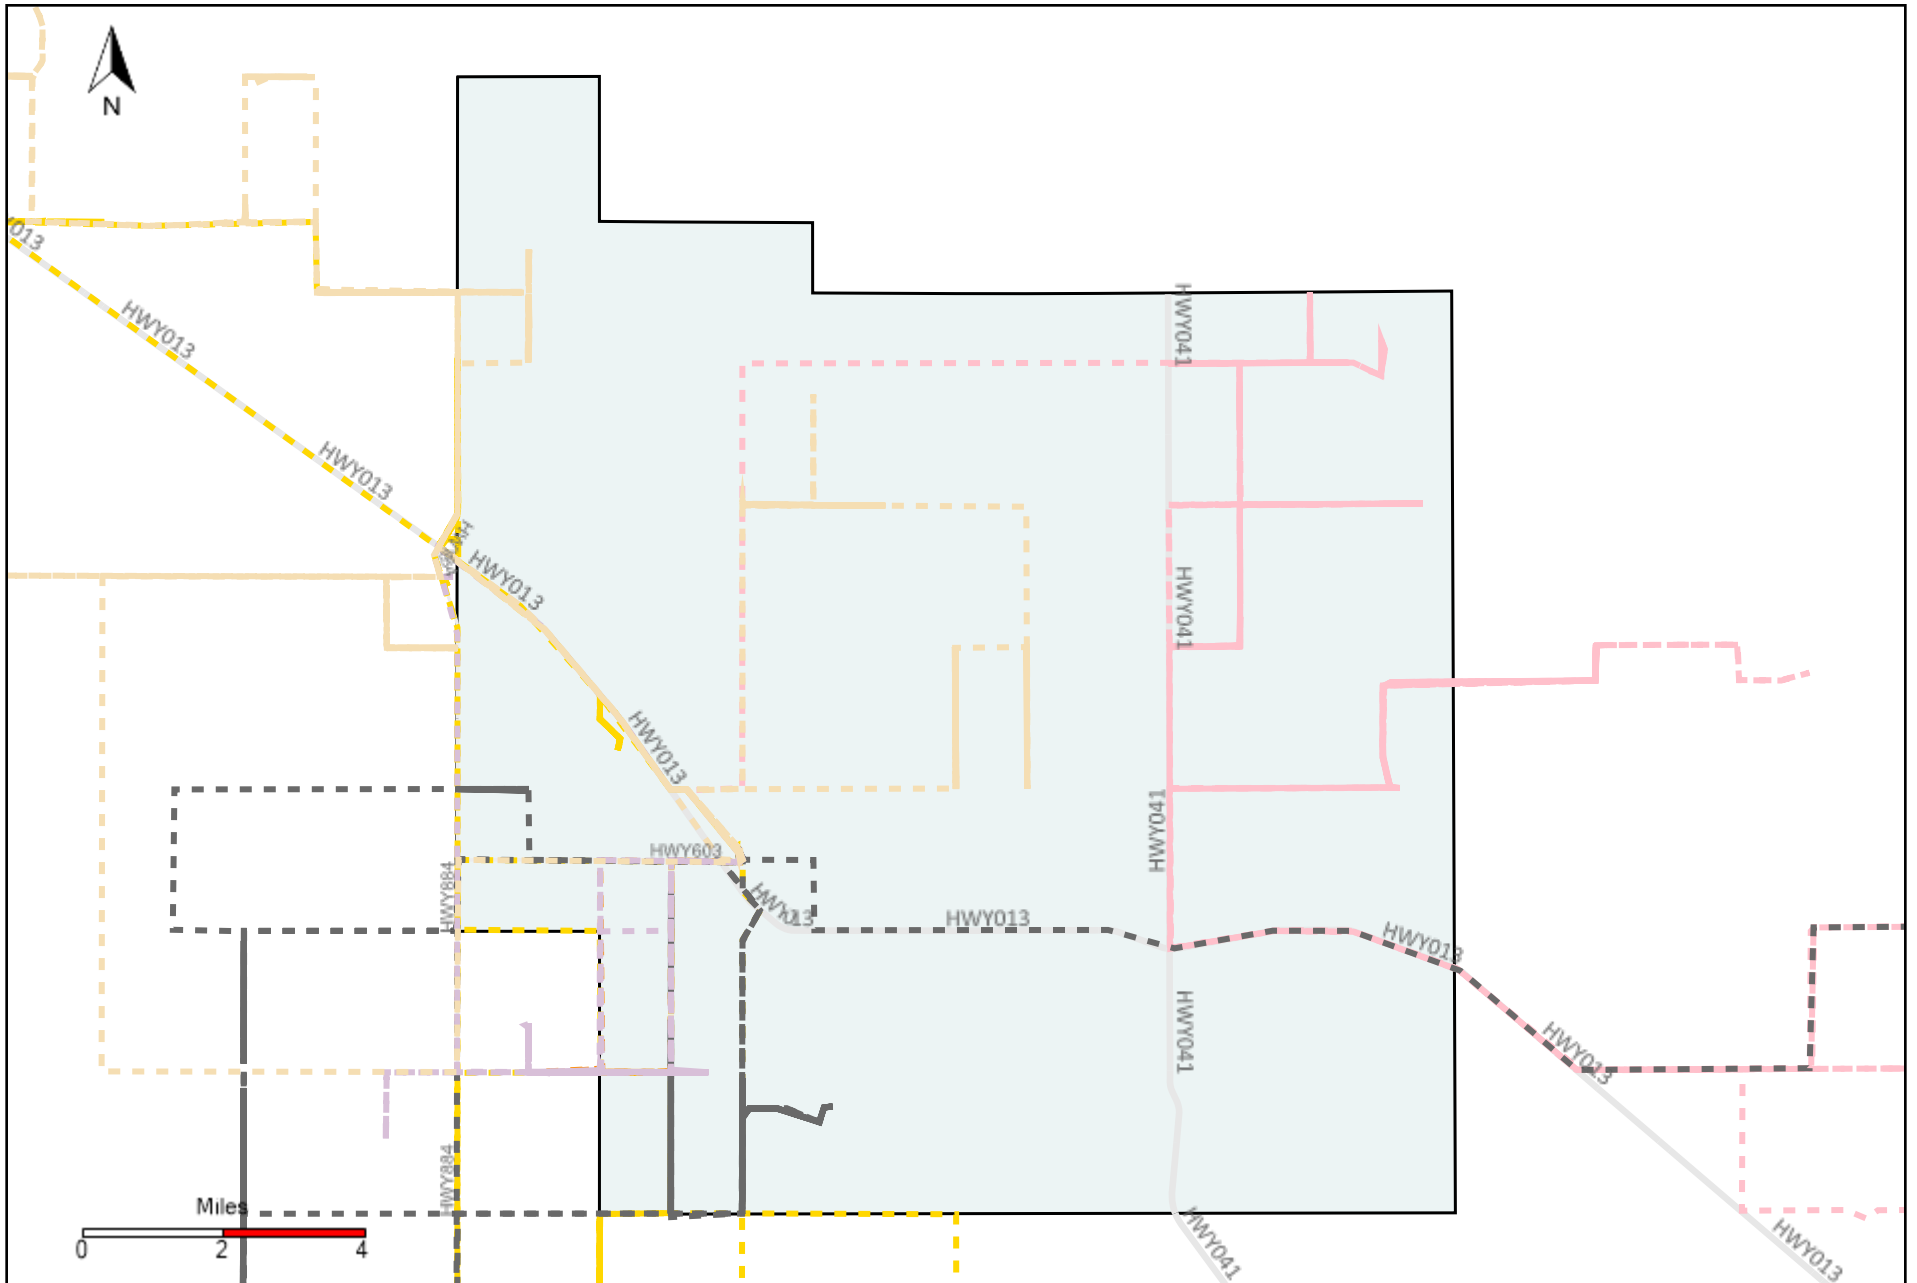

Division: 4 Grader Report(2021-06-20 ~ 2021-06-26)

Vehicle Name List	Total Distance(km)	Total Hours
*****	1922.15	176 hrs 22 min 23 sec

Division: 5 Grader Report(2021-06-20 ~ 2021-06-26)

Vehicle Name List	Total Distance(km)	Total Hours
*****	1592.62	145 hrs 32 min 51 sec

Division: 6 Grader Report(2021-06-20 ~ 2021-06-26)

Vehicle Name List	Total Distance(km)	Total Hours
*****	2331.27	222 hrs 57 min 0 sec

Division: 7 Grader Report(2021-06-20 ~ 2021-06-26)

Vehicle Name List	Total Distance(km)	Total Hours
*****	1918.82	205 hrs 24 min 31 sec