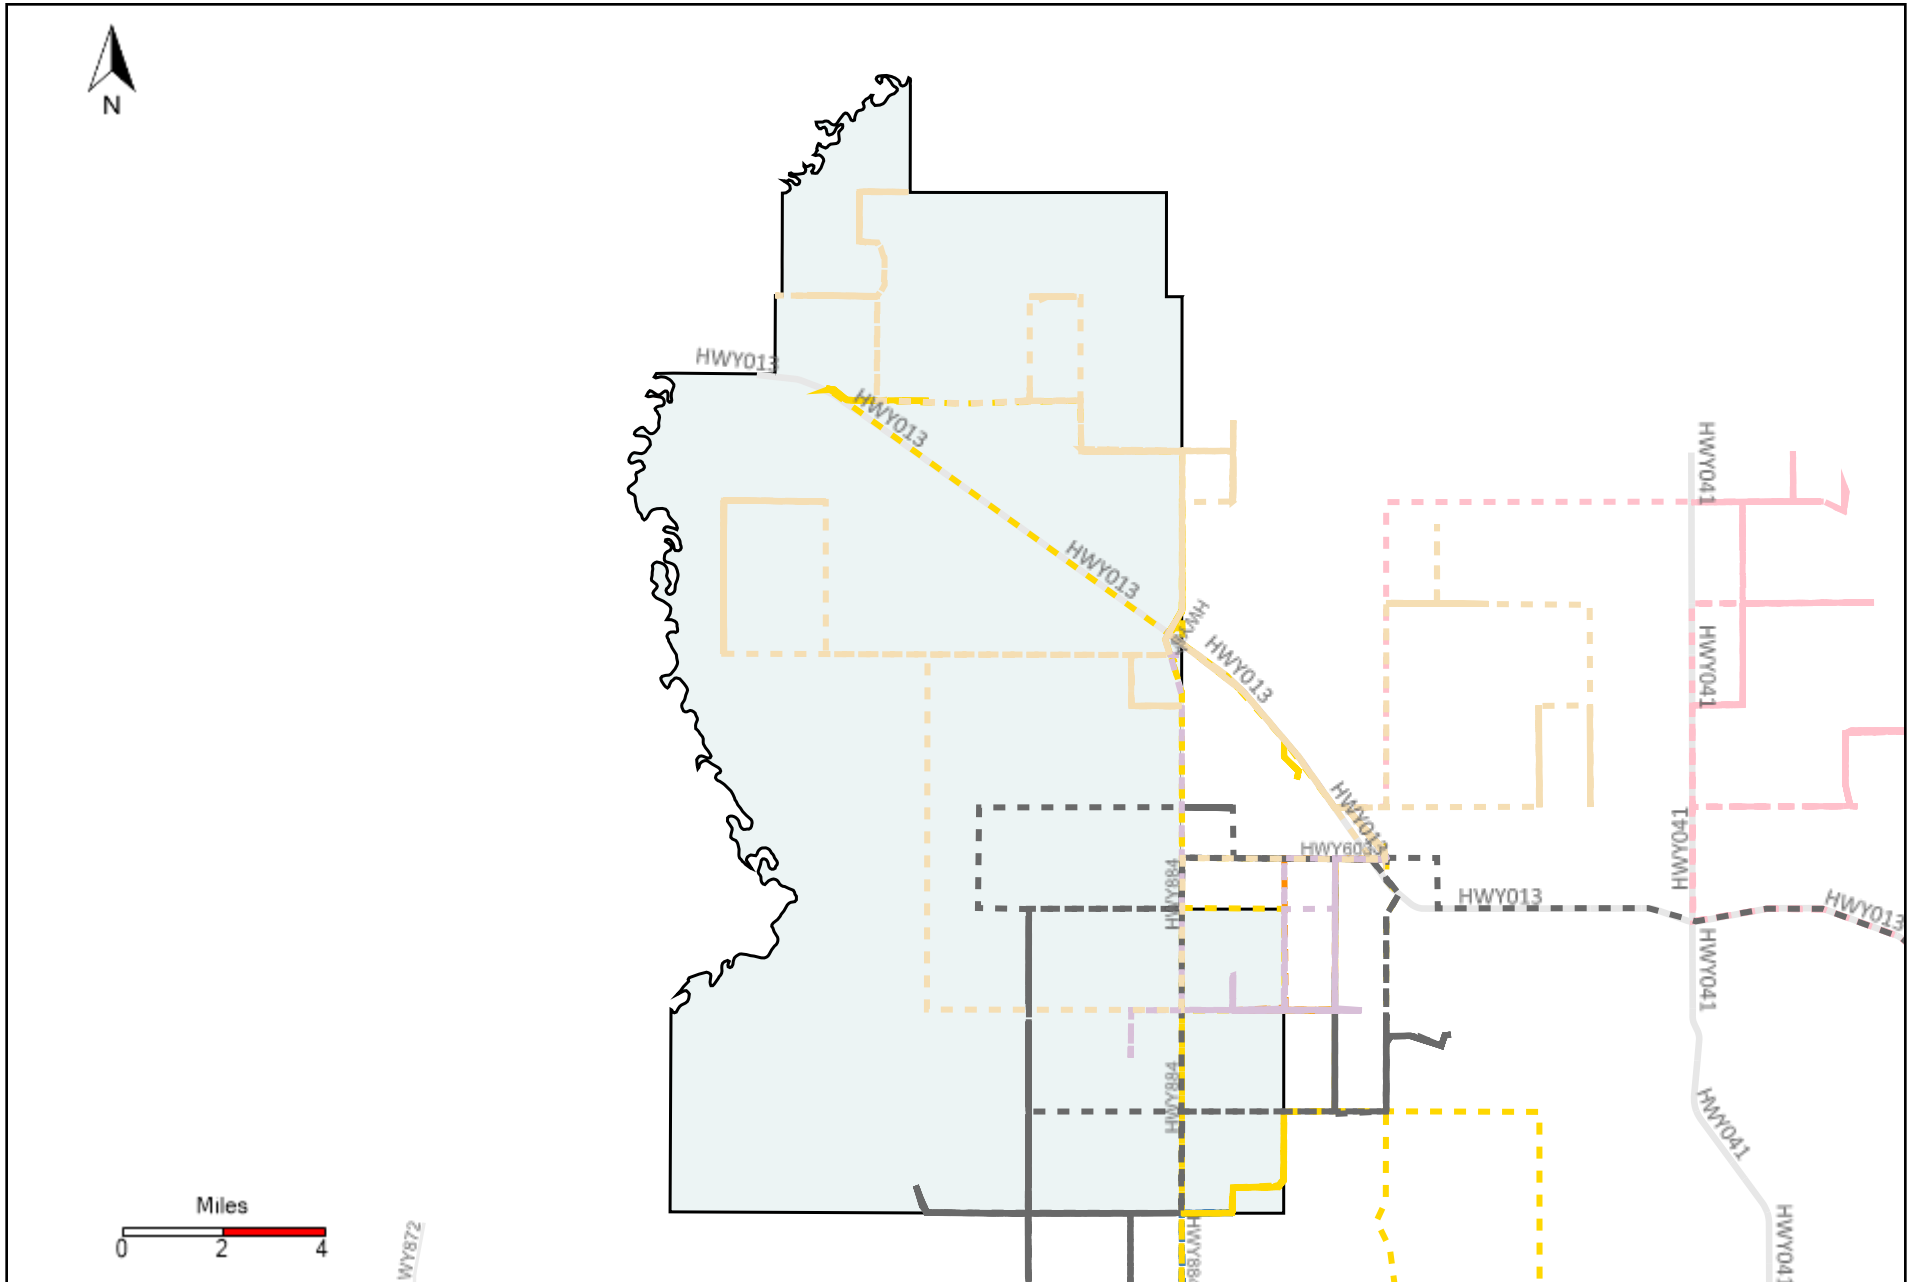

Vehicle Name List	Total Distance(km)	Total Hours
*****	807.19	82 hrs 41 min 57 sec

Division: 3 Grader Report(2021-06-20 ~ 2021-06-26)

Vehicle Name List	Total Distance(km)	Total Hours
*****	2900.68	263 hrs 19 min 31 sec

Division: 4 Grader Report(2021-06-20 ~ 2021-06-26)

Vehicle Name List	Total Distance(km)	Total Hours
*****	1922.15	176 hrs 22 min 23 sec

Division: 5 Grader Report(2021-06-20 ~ 2021-06-26)

Vehicle Name List	Total Distance(km)	Total Hours
*****	1592.62	145 hrs 32 min 51 sec

Division: 6 Grader Report(2021-06-20 ~ 2021-06-26)

Vehicle Name List	Total Distance(km)	Total Hours
*****	2331.27	222 hrs 57 min 0 sec

Division: 7 Grader Report(2021-06-20 ~ 2021-06-26)

Vehicle Name List	Total Distance(km)	Total Hours
*****	1918.82	205 hrs 24 min 31 sec