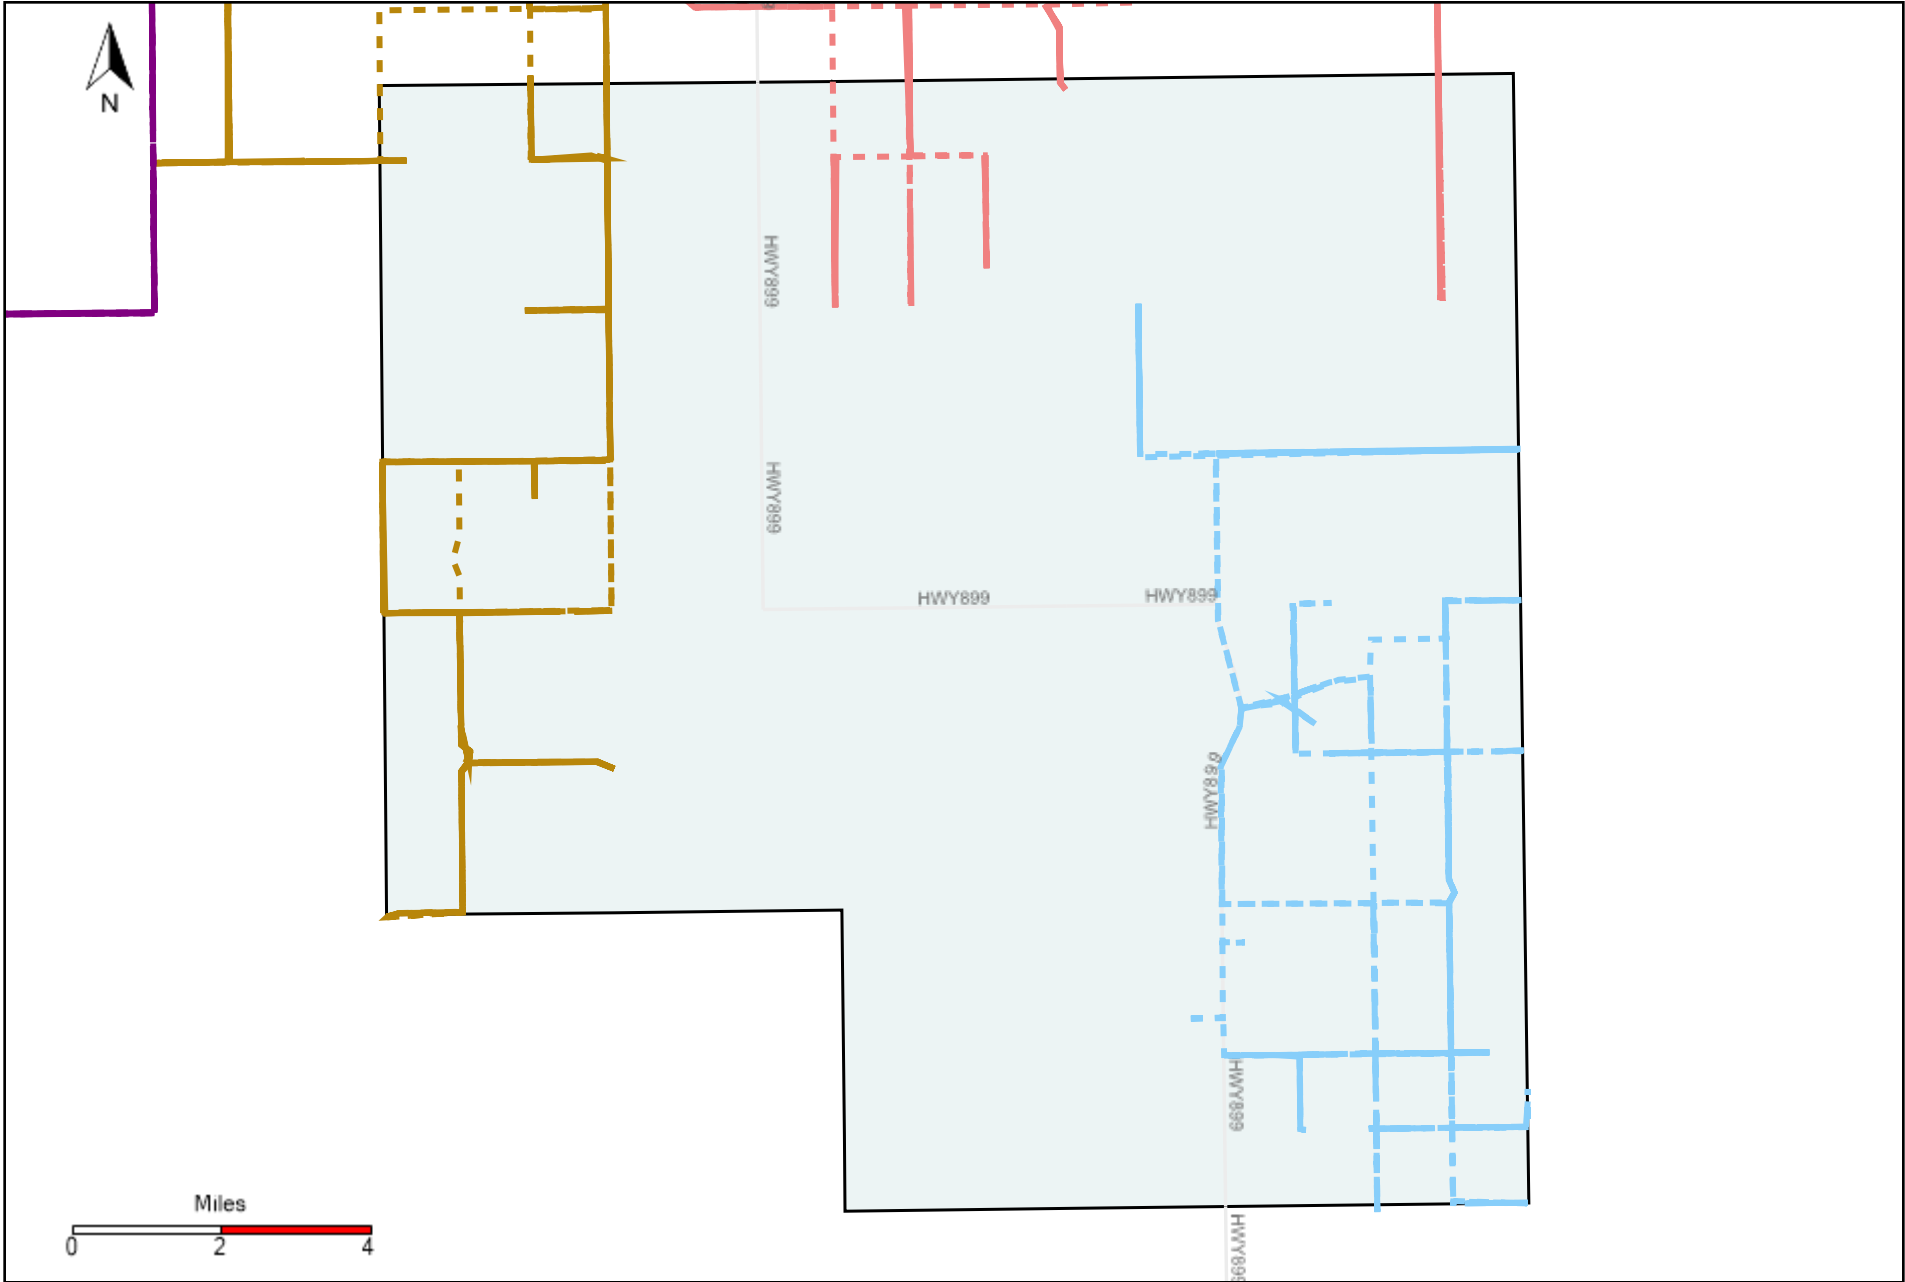

Provost Weekly Grader Report (2021-06-20 ~ 2021-06-26)

Division: 1 Grader Report(2021-06-20 ~ 2021-06-26)

Vehicle Name List	Total Distance(km)	Total Hours
*****	1178.88	124 hrs 10 min 33 sec

Division: 2 Grader Report(2021-06-20 ~ 2021-06-26)

Vehicle Name List	Total Distance(km)	Total Hours
*****	807.19	82 hrs 41 min 57 sec

Division: 3 Grader Report(2021-06-20 ~ 2021-06-26)

Vehicle Name List	Total Distance(km)	Total Hours
*****	2900.68	263 hrs 19 min 31 sec

Division: 4 Grader Report(2021-06-20 ~ 2021-06-26)

Vehicle Name List	Total Distance(km)	Total Hours
*****	1922.15	176 hrs 22 min 23 sec

Division: 5 Grader Report(2021-06-20 ~ 2021-06-26)

Vehicle Name List	Total Distance(km)	Total Hours
*****	1592.62	145 hrs 32 min 51 sec

Division: 6 Grader Report(2021-06-20 ~ 2021-06-26)

Vehicle Name List	Total Distance(km)	Total Hours
*****	2331.27	222 hrs 57 min 0 sec

Division: 7 Grader Report(2021-06-20 ~ 2021-06-26)

Vehicle Name List	Total Distance(km)	Total Hours
*****	1918.82	205 hrs 24 min 31 sec