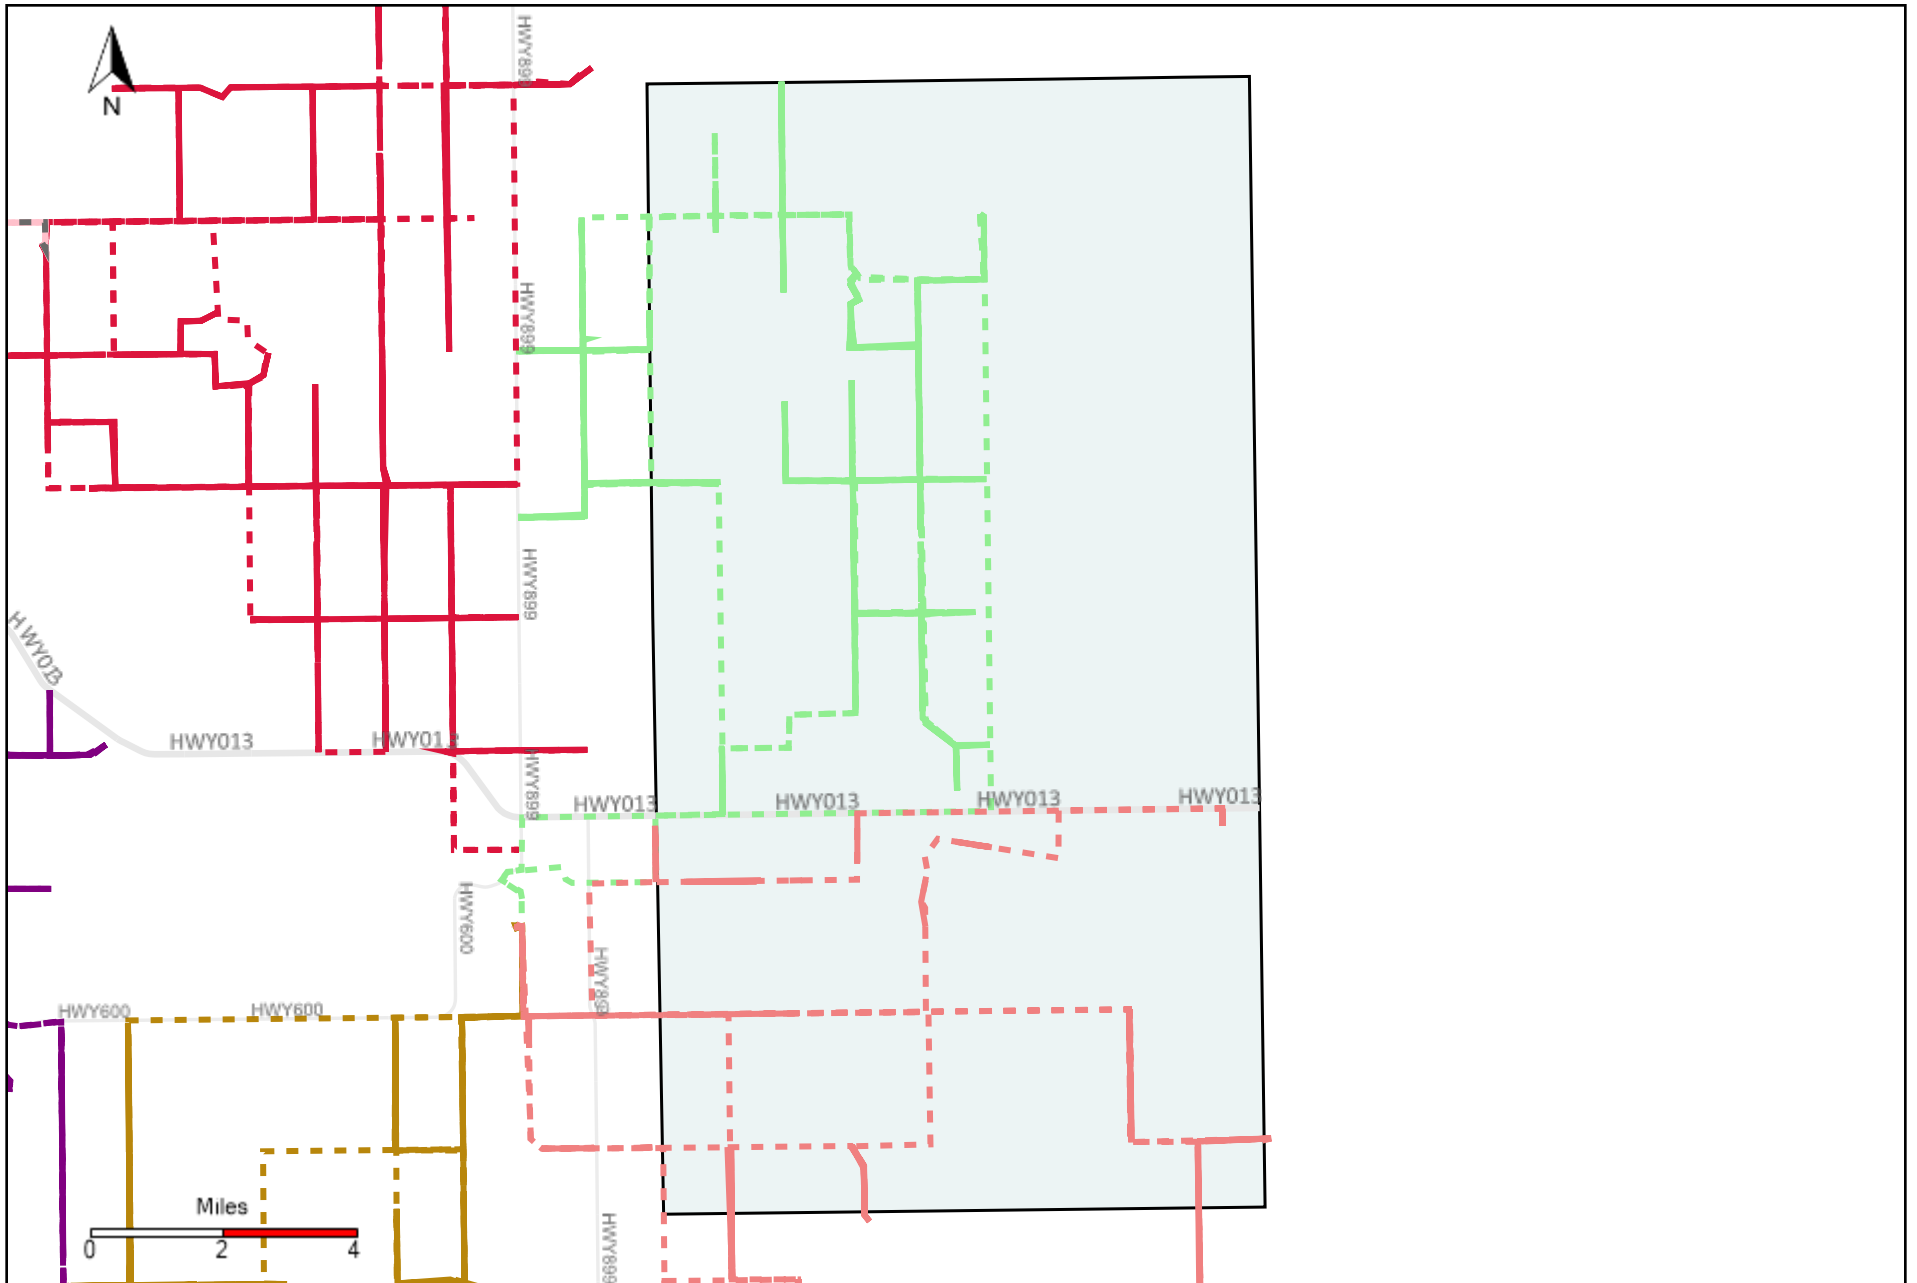

Provost Weekly Grader Report (2021-06-20 ~ 2021-06-26)

Division: 1 Grader Report(2021-06-20 ~ 2021-06-26)

Vehicle Name List	Total Distance(km)	Total Hours
*****	1178.88	124 hrs 10 min 33 sec

Division: 2 Grader Report(2021-06-20 ~ 2021-06-26)

Vehicle Name List	Total Distance(km)	Total Hours
*****	807.19	82 hrs 41 min 57 sec

Division: 3 Grader Report(2021-06-20 ~ 2021-06-26)

Vehicle Name List	Total Distance(km)	Total Hours
*****	2900.68	263 hrs 19 min 31 sec

Division: 4 Grader Report(2021-06-20 ~ 2021-06-26)

Vehicle Name List	Total Distance(km)	Total Hours
*****	1922.15	176 hrs 22 min 23 sec

Division: 5 Grader Report(2021-06-20 ~ 2021-06-26)

Vehicle Name List	Total Distance(km)	Total Hours
*****	1592.62	145 hrs 32 min 51 sec

Division: 6 Grader Report(2021-06-20 ~ 2021-06-26)

Vehicle Name List	Total Distance(km)	Total Hours
*****	2331.27	222 hrs 57 min 0 sec

Division: 7 Grader Report(2021-06-20 ~ 2021-06-26)

Vehicle Name List	Total Distance(km)	Total Hours
*****	1918.82	205 hrs 24 min 31 sec