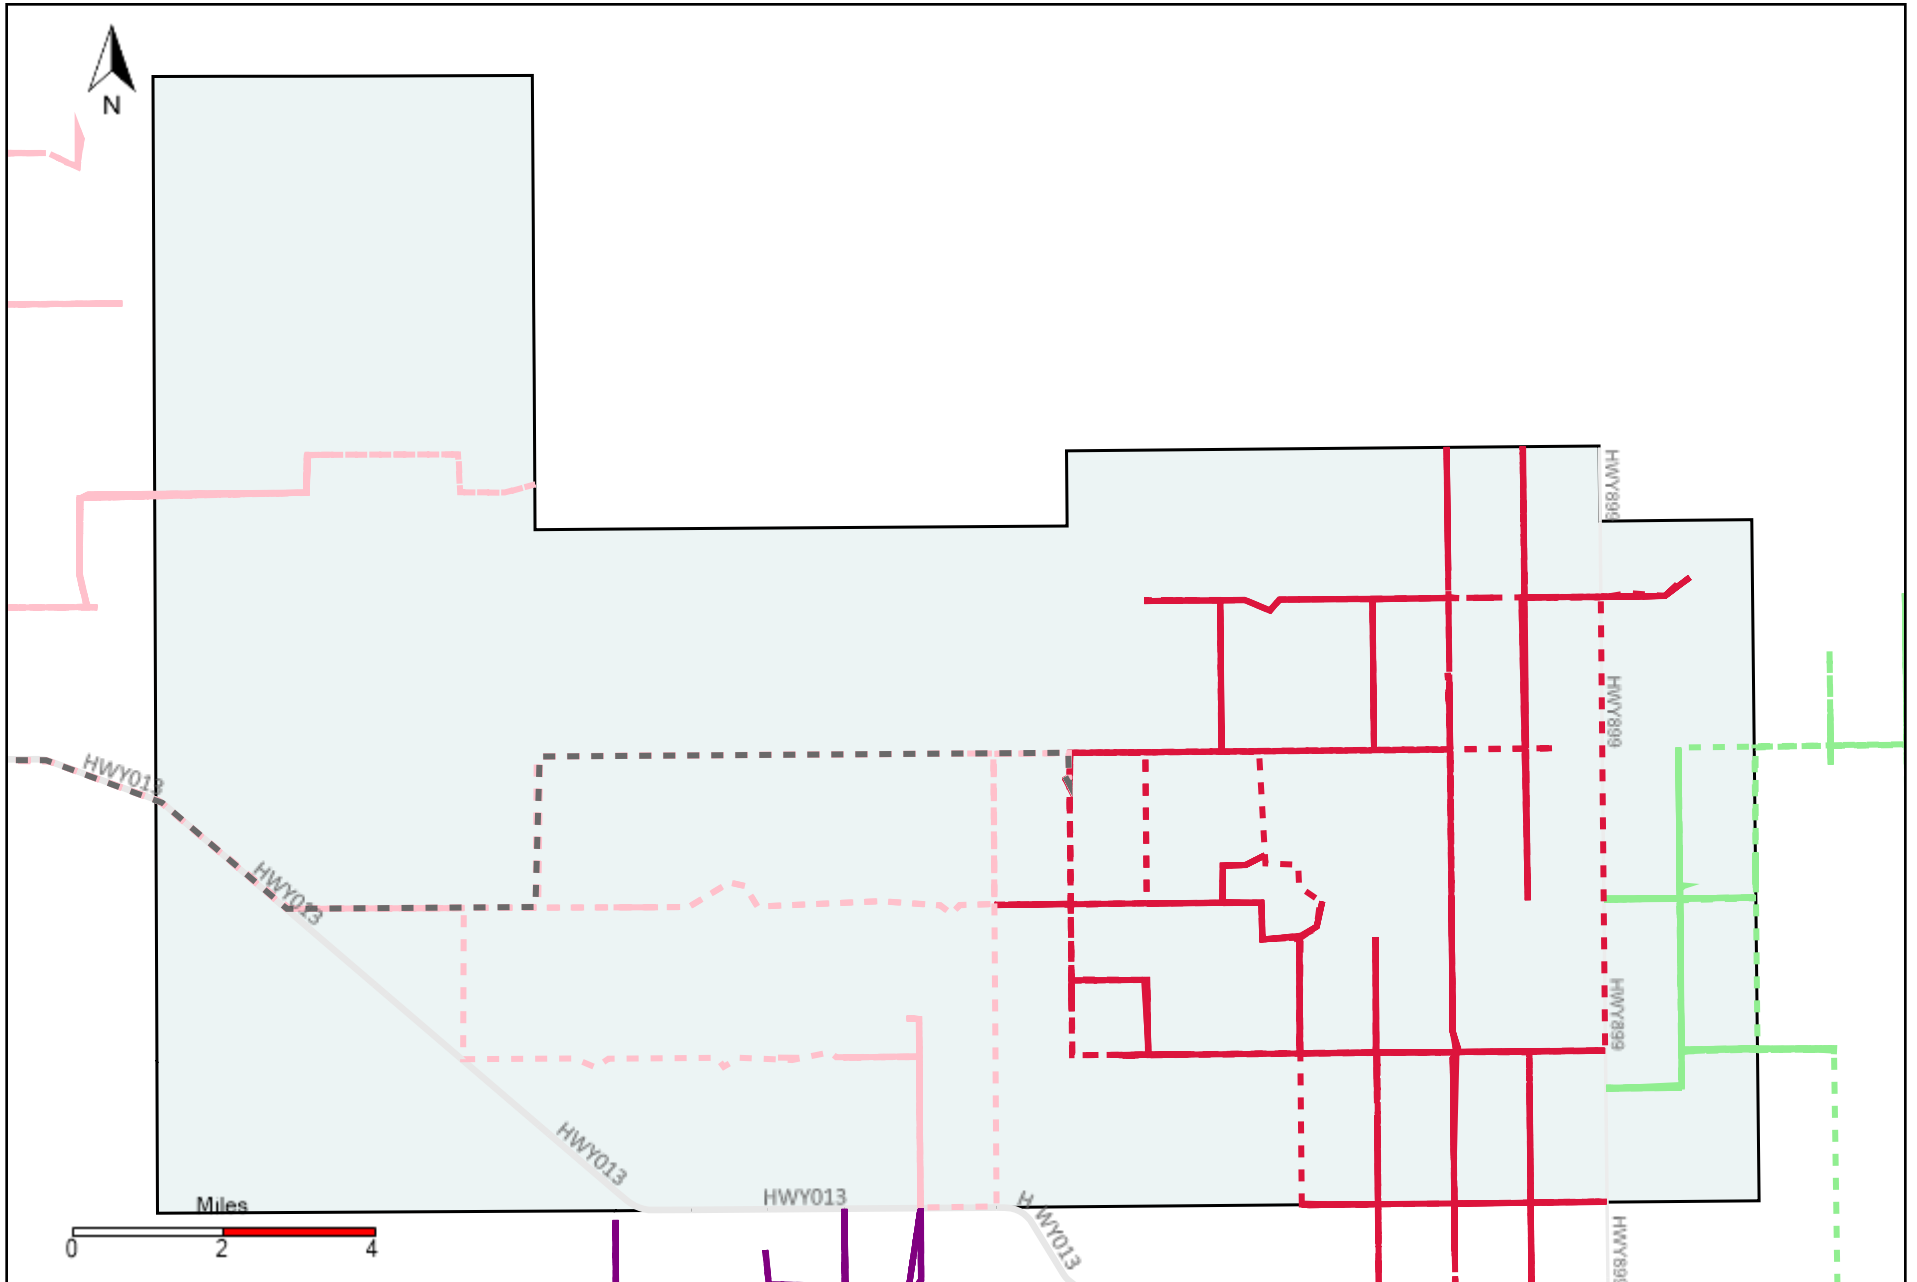

Provost Weekly Grader Report (2021-06-20 ~ 2021-06-26)

Division: 1 Grader Report(2021-06-20 ~ 2021-06-26)

Vehicle Name List	Total Distance(km)	Total Hours
*****	1178.88	124 hrs 10 min 33 sec

Division: 2 Grader Report(2021-06-20 ~ 2021-06-26)

Vehicle Name List	Total Distance(km)	Total Hours
*****	807.19	82 hrs 41 min 57 sec

Division: 3 Grader Report(2021-06-20 ~ 2021-06-26)

Vehicle Name List	Total Distance(km)	Total Hours
*****	2900.68	263 hrs 19 min 31 sec

Division: 4 Grader Report(2021-06-20 ~ 2021-06-26)

Vehicle Name List	Total Distance(km)	Total Hours
*****	1922.15	176 hrs 22 min 23 sec

Division: 5 Grader Report(2021-06-20 ~ 2021-06-26)

Vehicle Name List	Total Distance(km)	Total Hours
*****	1592.62	145 hrs 32 min 51 sec

Division: 6 Grader Report(2021-06-20 ~ 2021-06-26)

Vehicle Name List	Total Distance(km)	Total Hours
*****	2331.27	222 hrs 57 min 0 sec

Division: 7 Grader Report(2021-06-20 ~ 2021-06-26)

Vehicle Name List	Total Distance(km)	Total Hours
*****	1918.82	205 hrs 24 min 31 sec