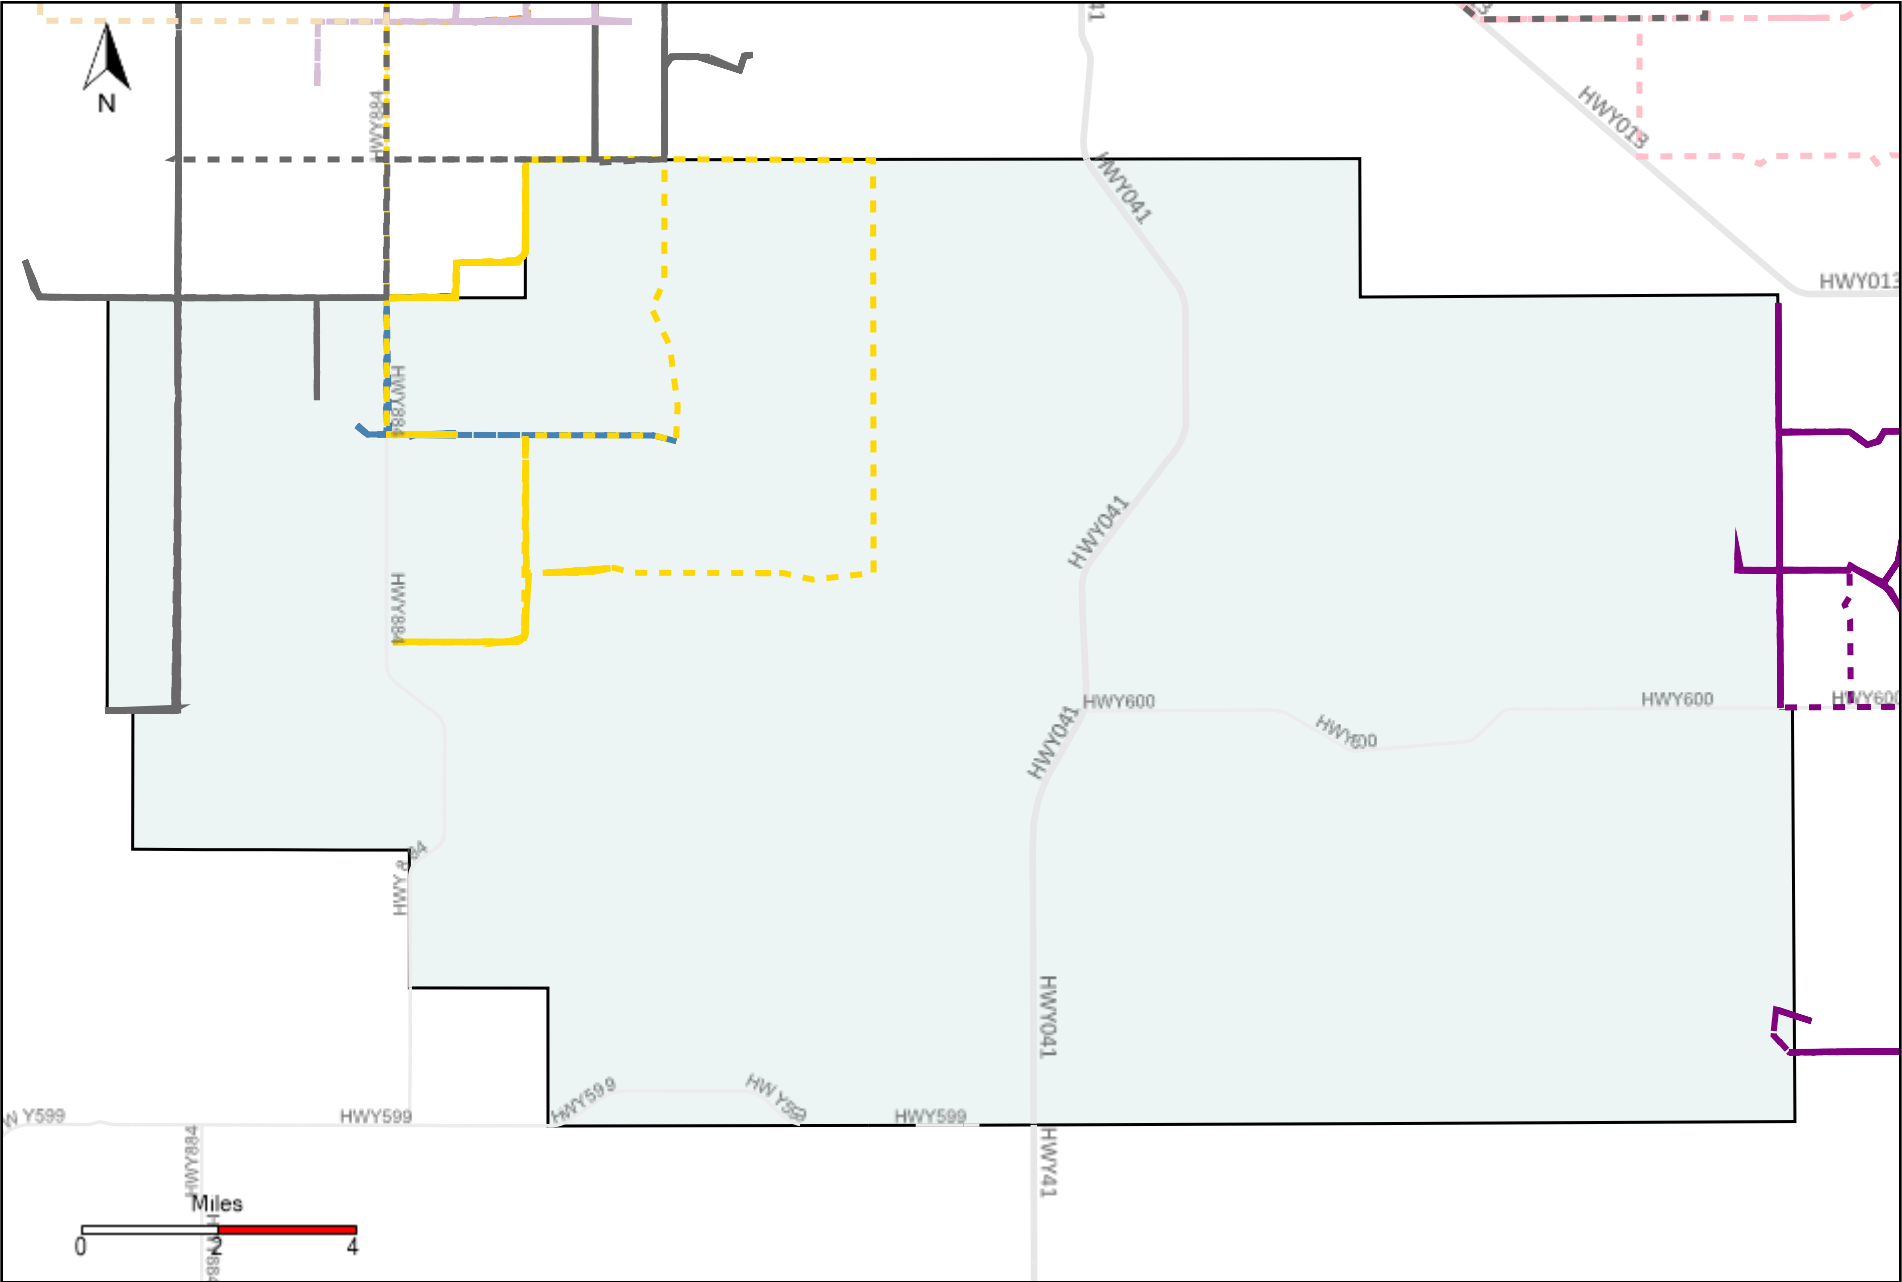

Vehicle Name List	Total Distance(km)	Total Hours
*****	807.19	82 hrs 41 min 57 sec

Division: 3 Grader Report(2021-06-20 ~ 2021-06-26)

Vehicle Name List	Total Distance(km)	Total Hours
*****	2900.68	263 hrs 19 min 31 sec

Division: 4 Grader Report(2021-06-20 ~ 2021-06-26)

Vehicle Name List	Total Distance(km)	Total Hours
*****	1922.15	176 hrs 22 min 23 sec

Division: 5 Grader Report(2021-06-20 ~ 2021-06-26)

Vehicle Name List	Total Distance(km)	Total Hours
*****	1592.62	145 hrs 32 min 51 sec