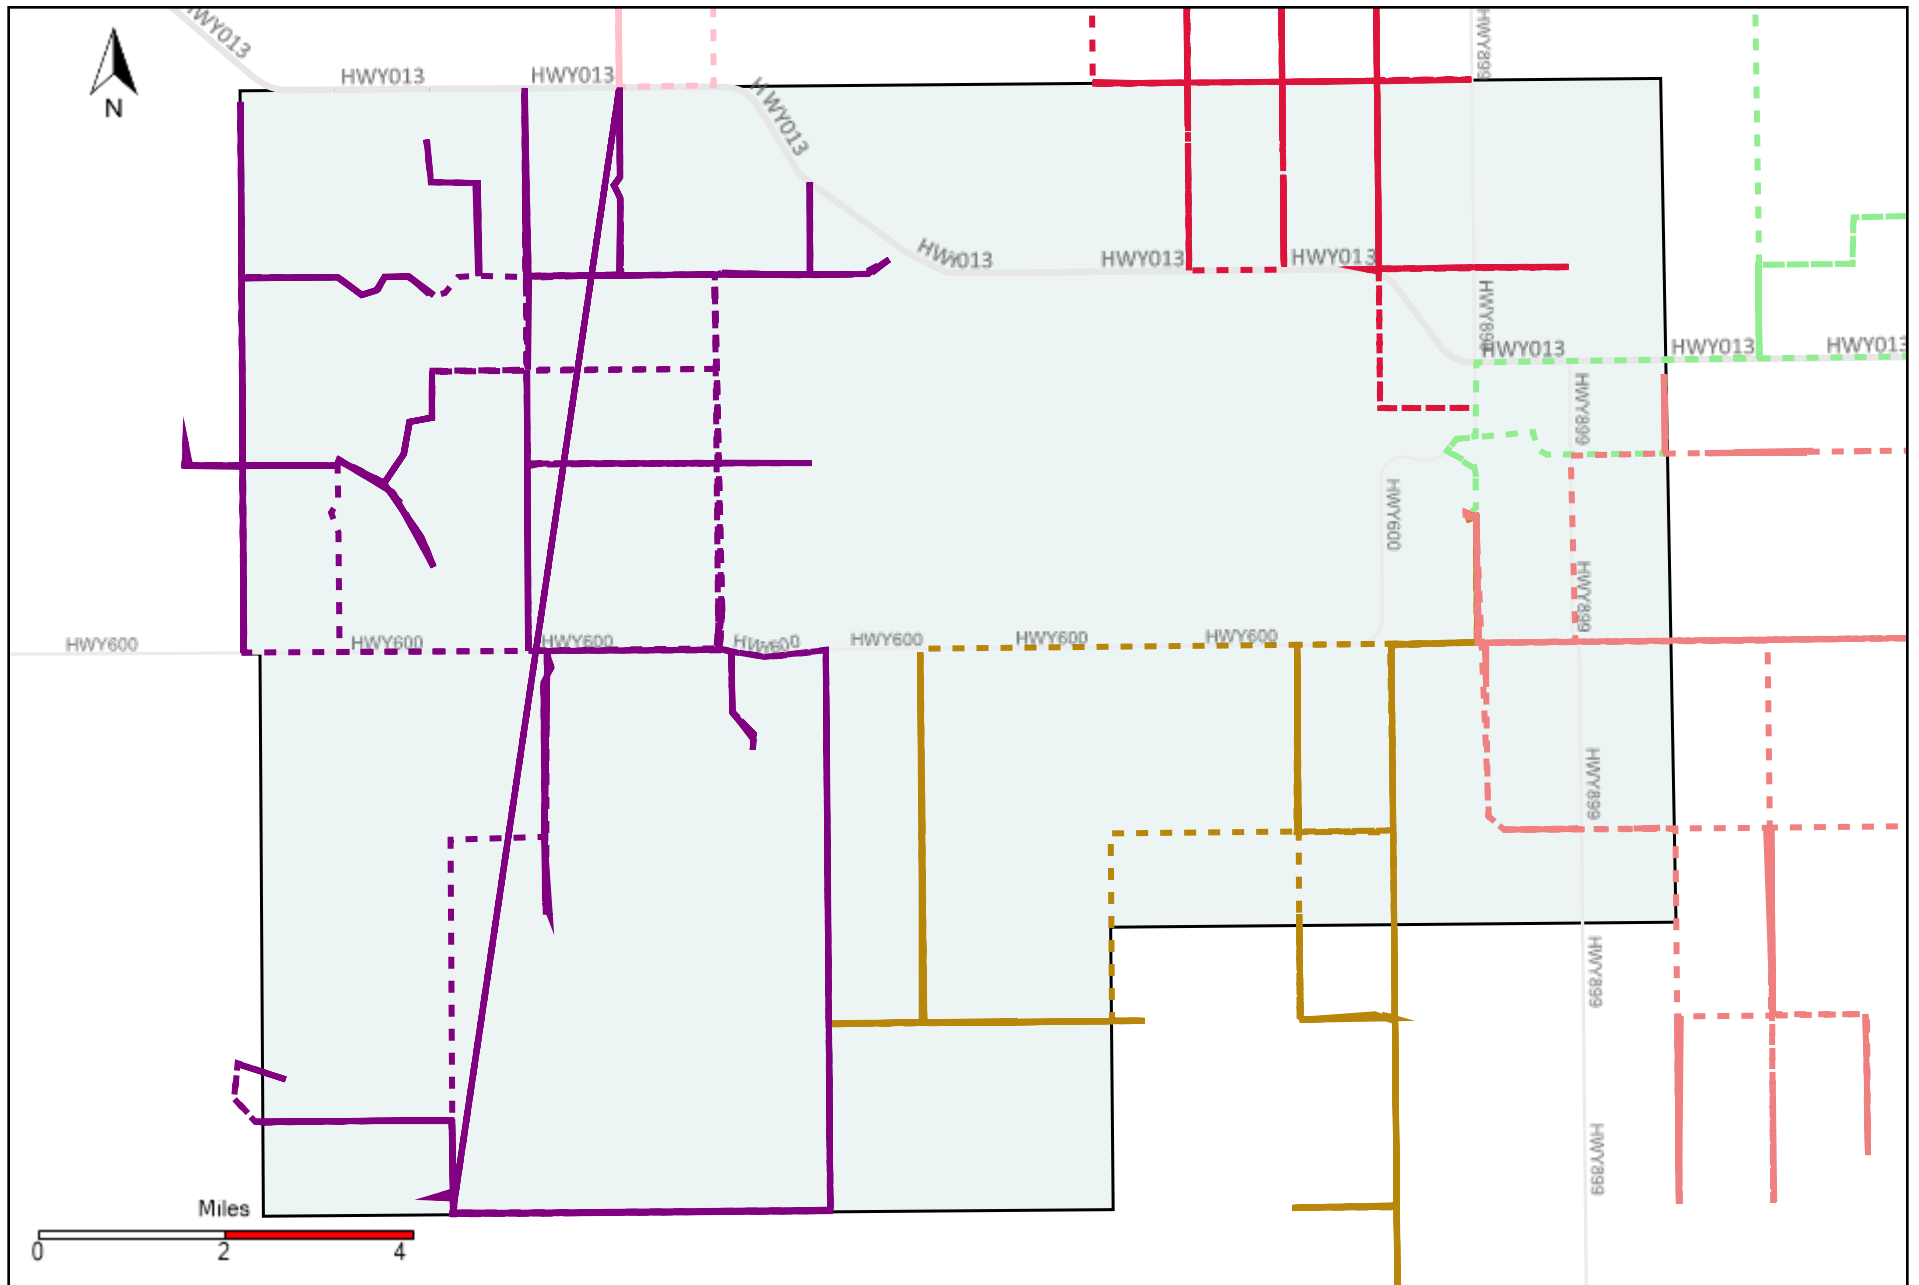

Provost Weekly Grader Report (2021-06-20 ~ 2021-06-26)

Division: 1 Grader Report(2021-06-20 ~ 2021-06-26)

Vehicle Name List	Total Distance(km)	Total Hours
*****	1178.88	124 hrs 10 min 33 sec

Division: 2 Grader Report(2021-06-20 ~ 2021-06-26)

Vehicle Name List	Total Distance(km)	Total Hours
*****	807.19	82 hrs 41 min 57 sec

Division: 3 Grader Report(2021-06-20 ~ 2021-06-26)

Vehicle Name List	Total Distance(km)	Total Hours
*****	2900.68	263 hrs 19 min 31 sec

Division: 4 Grader Report(2021-06-20 ~ 2021-06-26)

Vehicle Name List	Total Distance(km)	Total Hours
*****	1922.15	176 hrs 22 min 23 sec

Division: 5 Grader Report(2021-06-20 ~ 2021-06-26)

Vehicle Name List	Total Distance(km)	Total Hours
*****	1592.62	145 hrs 32 min 51 sec

Division: 6 Grader Report(2021-06-20 ~ 2021-06-26)

Vehicle Name List	Total Distance(km)	Total Hours
*****	2331.27	222 hrs 57 min 0 sec

Division: 7 Grader Report(2021-06-20 ~ 2021-06-26)

Vehicle Name List	Total Distance(km)	Total Hours
*****	1918.82	205 hrs 24 min 31 sec