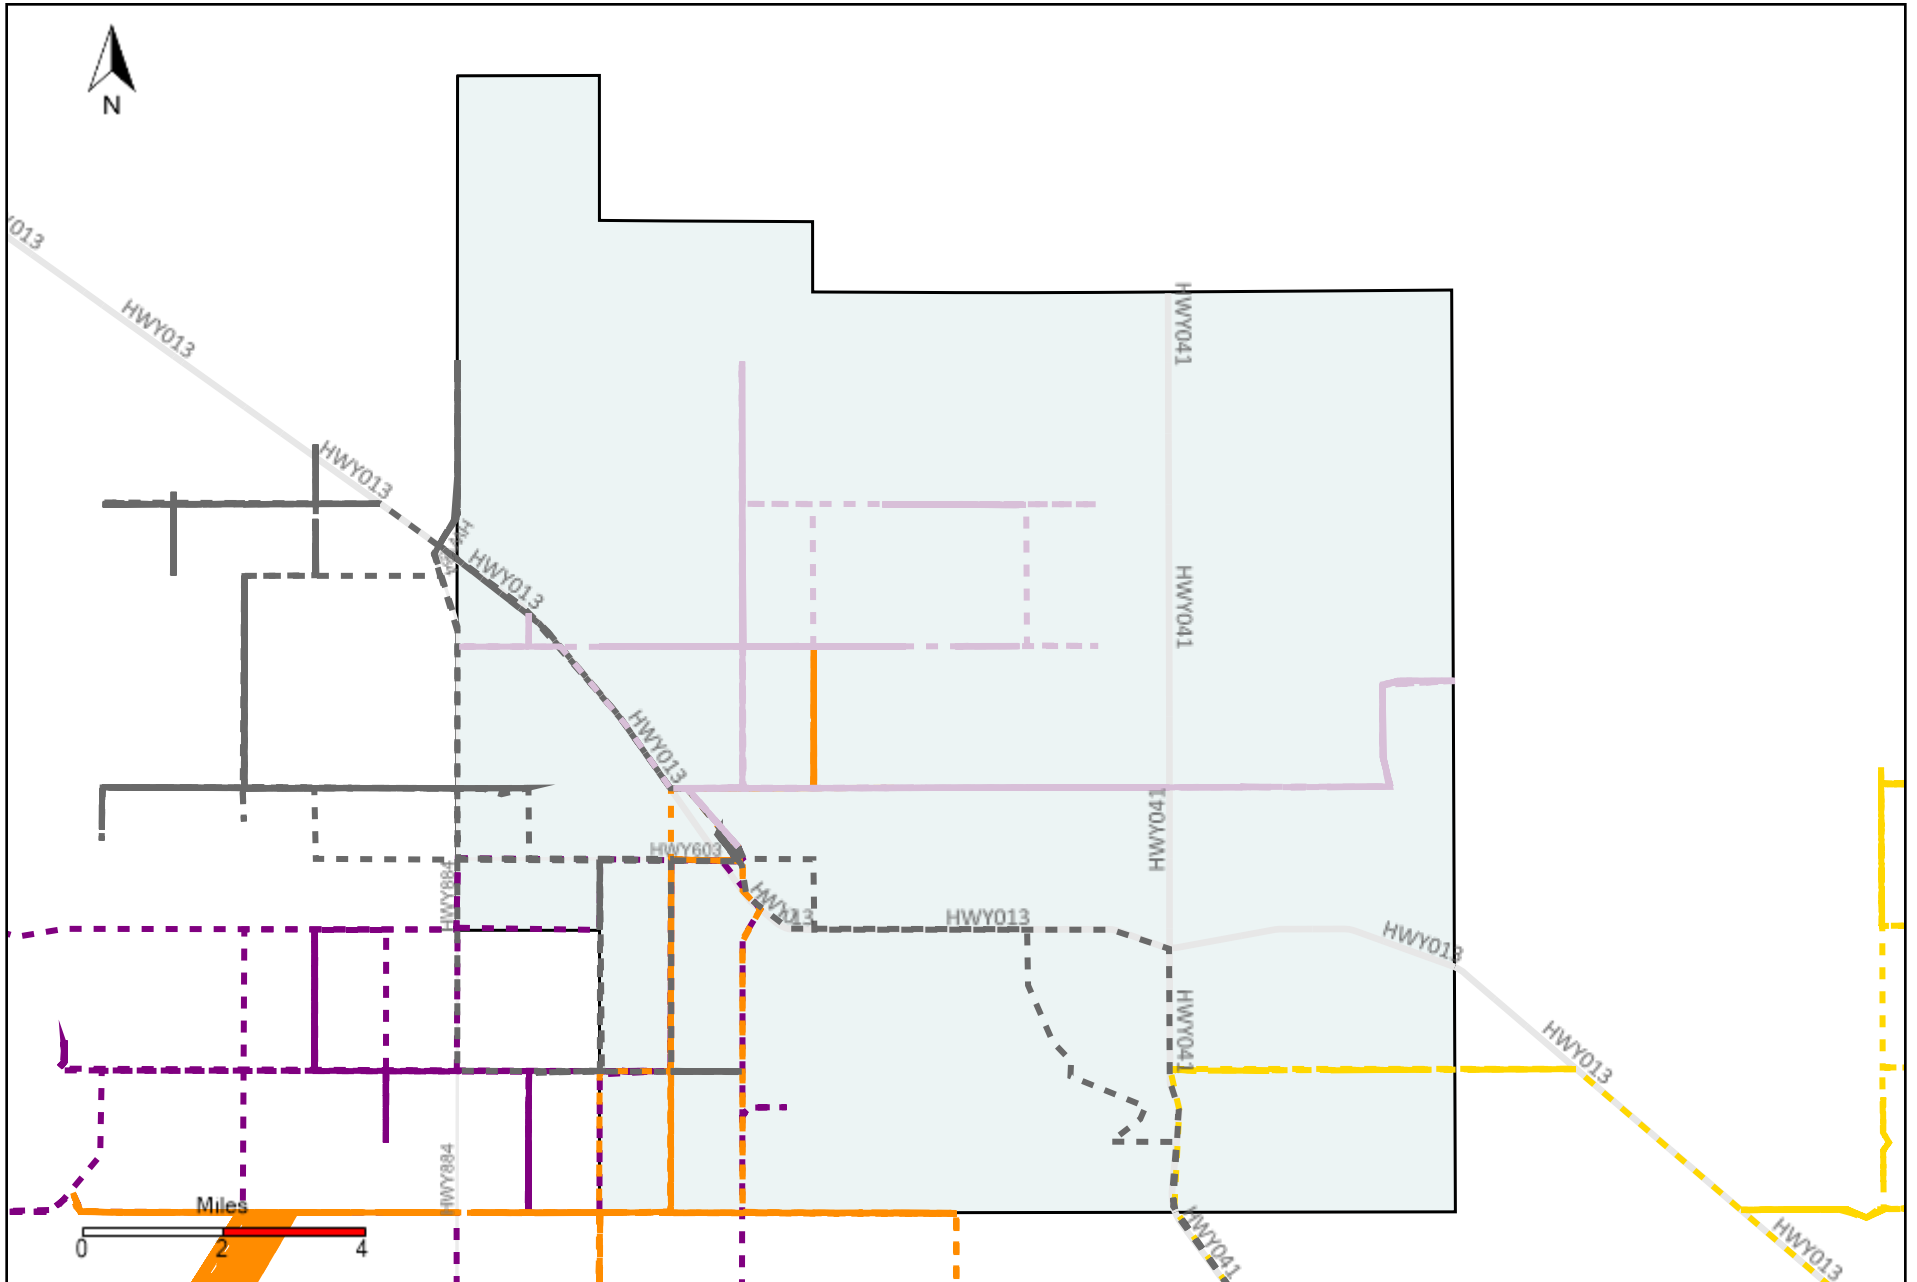

Division: 6 Grader Report(2021-06-13 ~ 2021-06-19)

Vehicle Name List	Total Distance(km)	Total Hours
*****	23660.06	222 hrs 26 min 27 sec