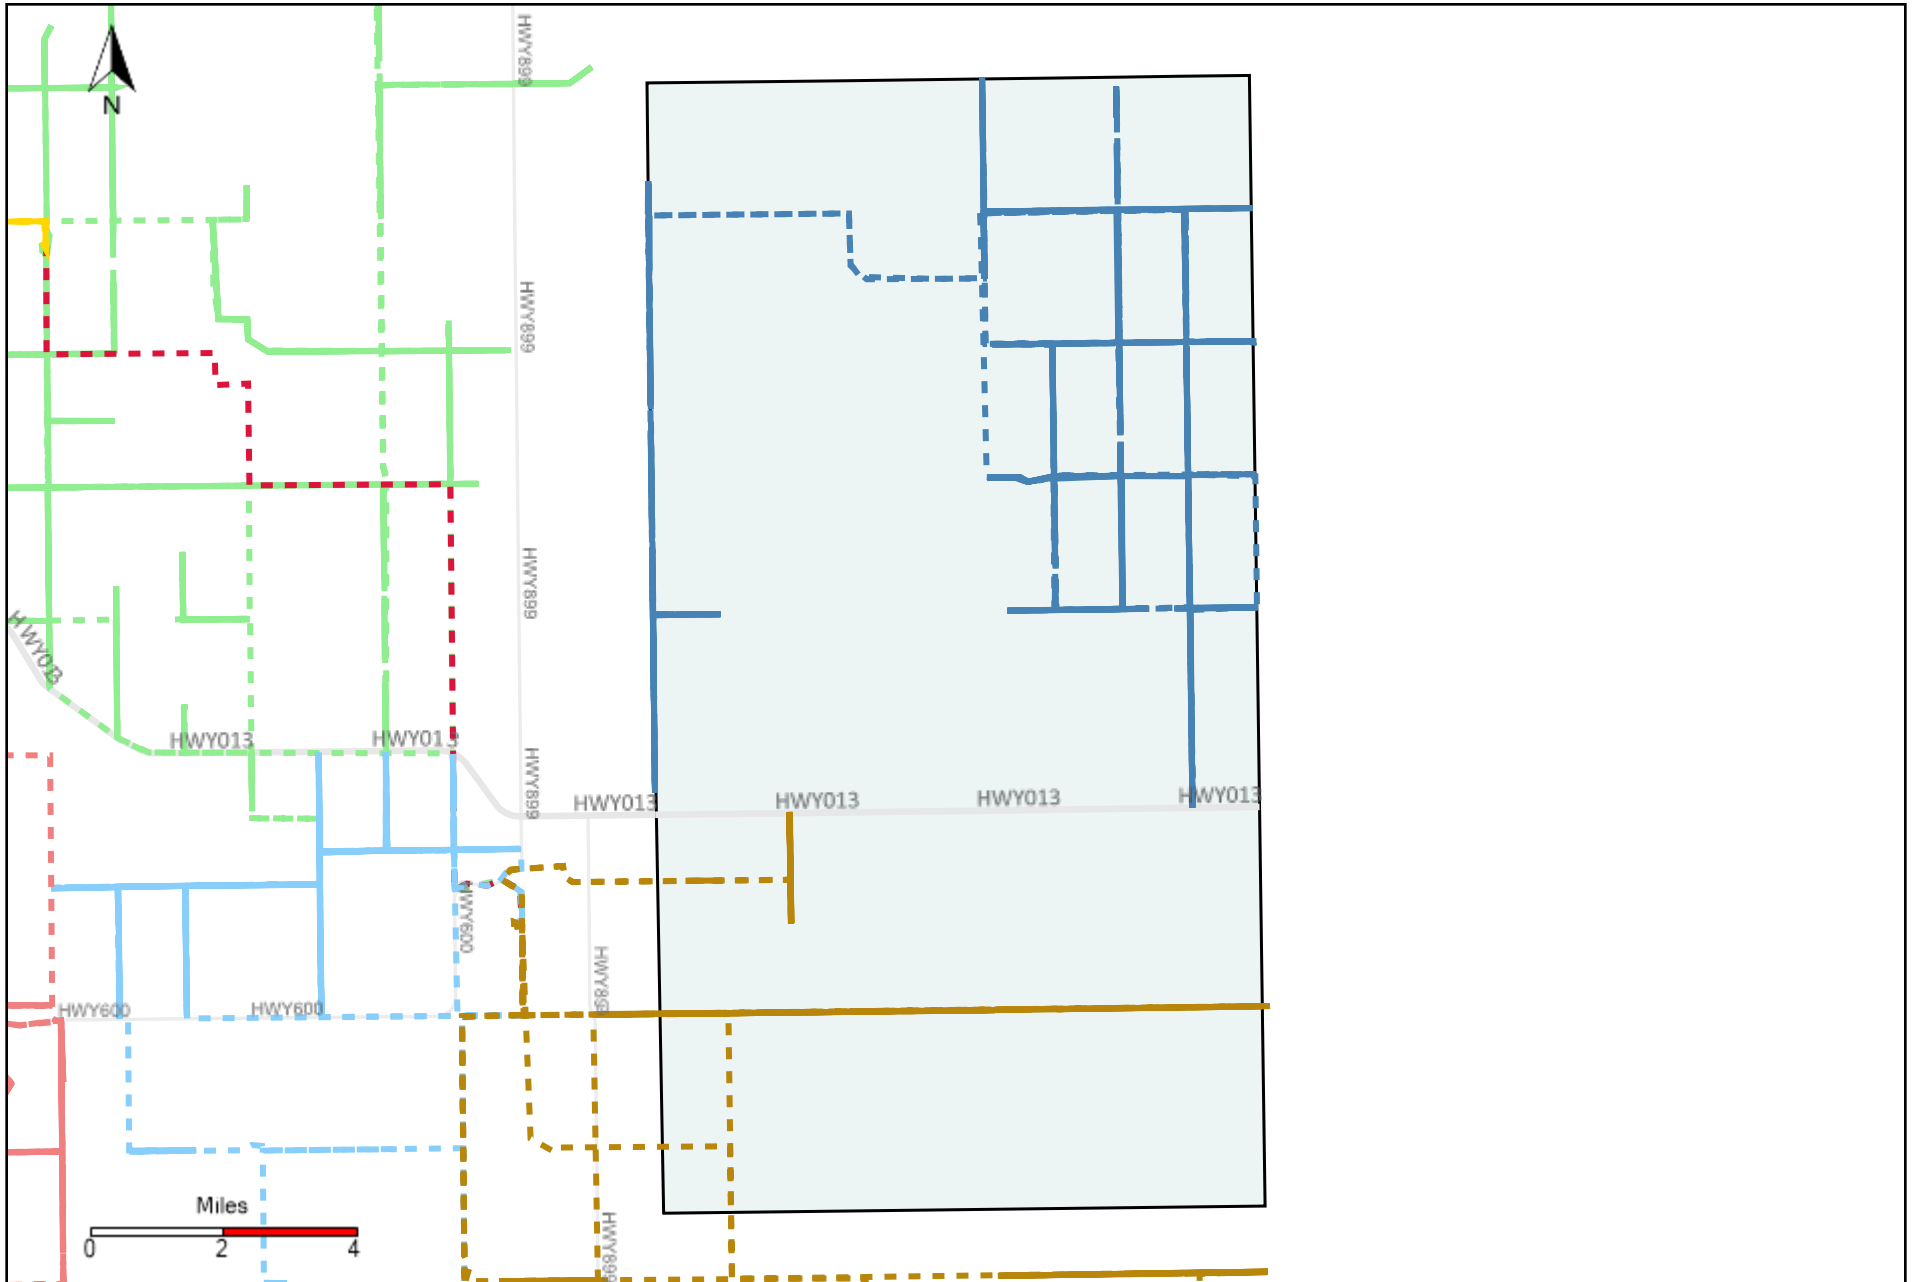

# Division: 1 Grader Report(2021-06-13 ~ 2021-06-19)

Vehicle Name List	Total Distance(km)	Total Hours
*****	1287.34	128 hrs 29 min 18 sec

# Division: 2 Grader Report(2021-06-13 ~ 2021-06-19)

Vehicle Name List	Total Distance(km)	Total Hours
*****	895.55	92 hrs 23 min 8 sec

# Division: 5 Grader Report(2021-06-13 ~ 2021-06-19)

Vehicle Name List	Total Distance(km)	Total Hours
*****	23614.73	219 hrs 54 min 33 sec

# Division: 7 Grader Report(2021-06-13 ~ 2021-06-19)

Vehicle Name List	Total Distance(km)	Total Hours
*****	22819.1	129 hrs 58 min 12 sec