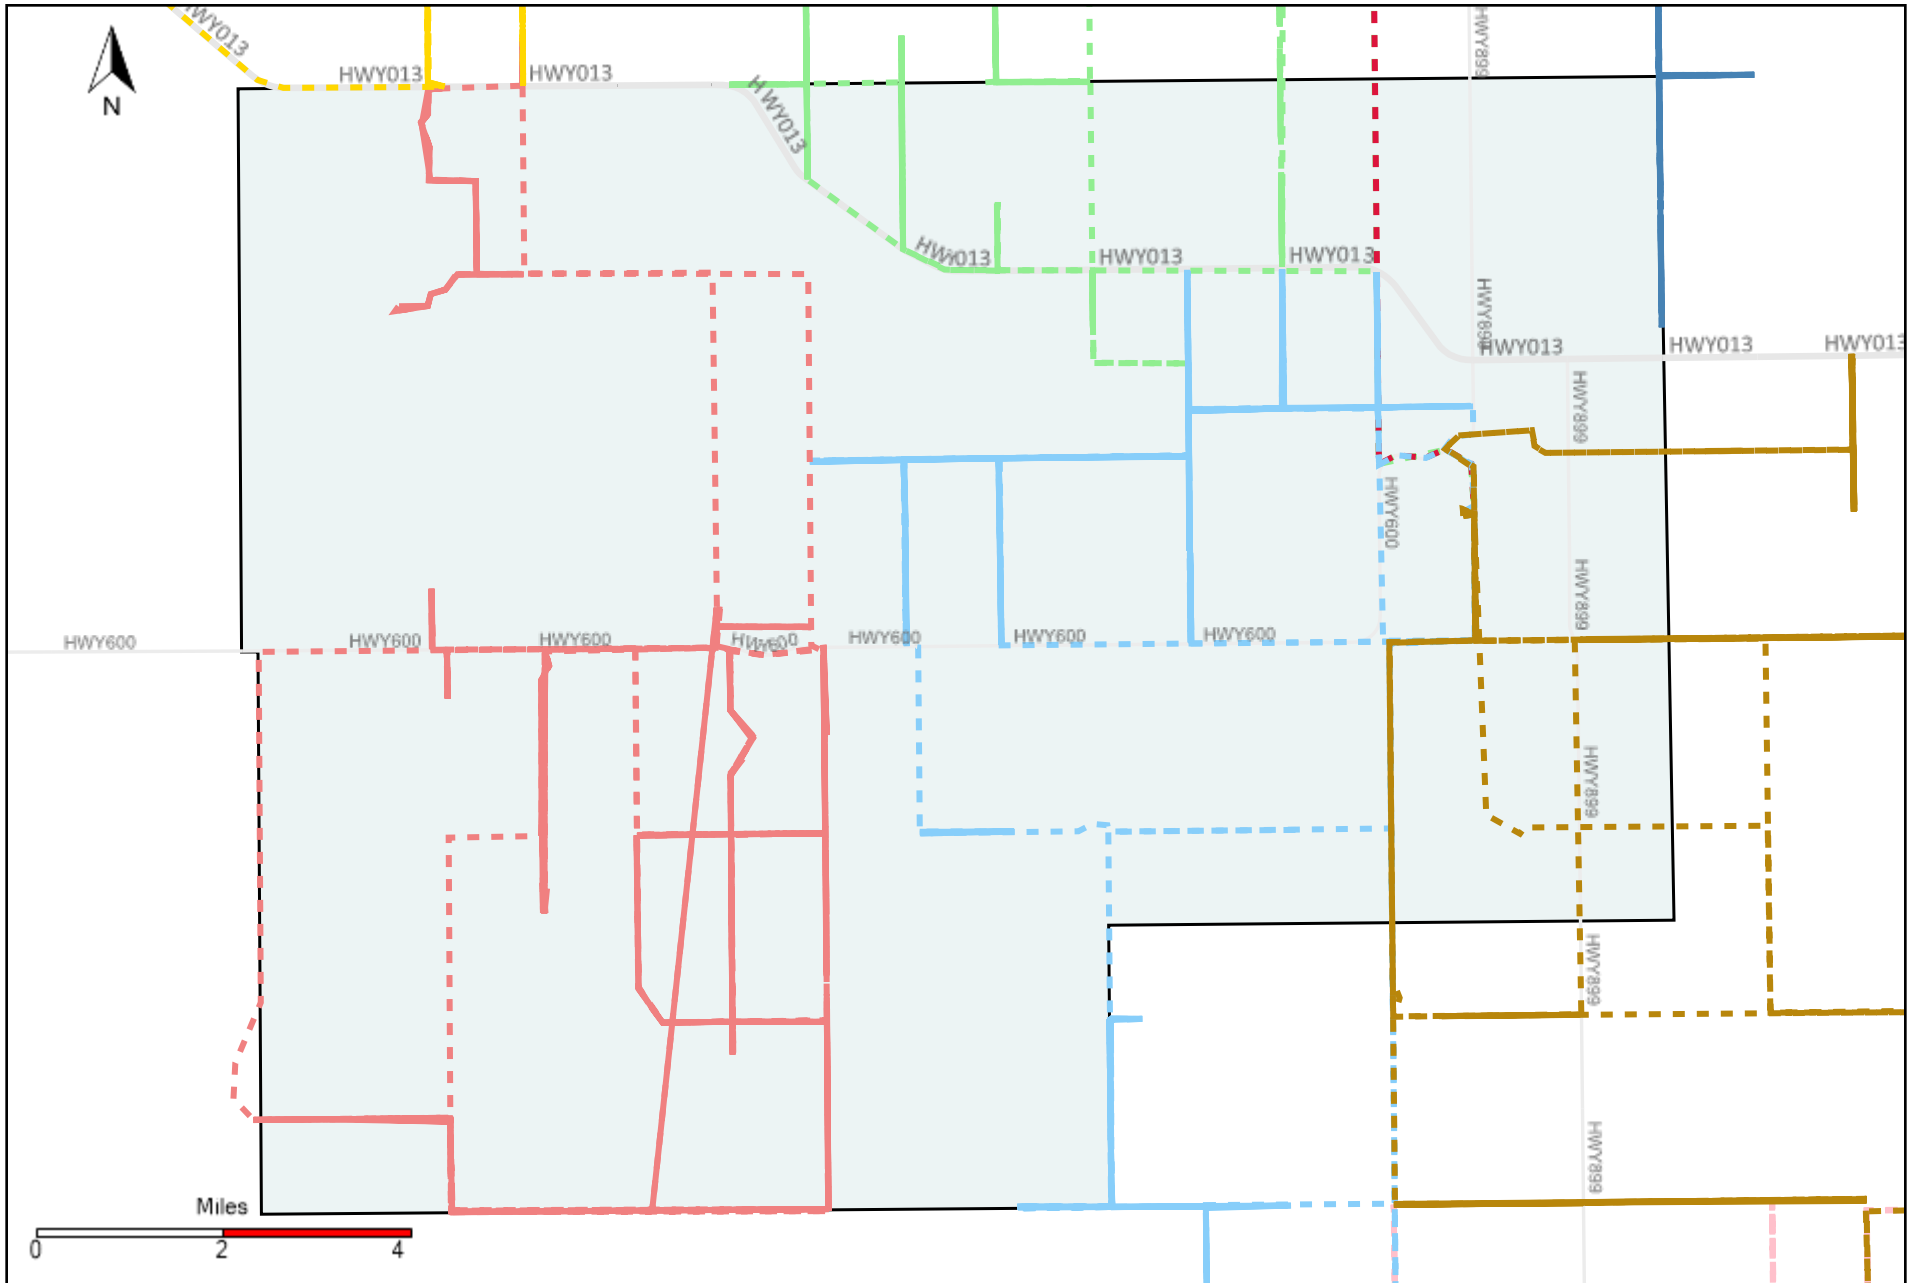

Division: 3 Grader Report(2021-06-13 ~ 2021-06-19)

Vehicle Name List	Total Distance(km)	Total Hours
*****	2208.11	234 hrs 30 min 44 sec