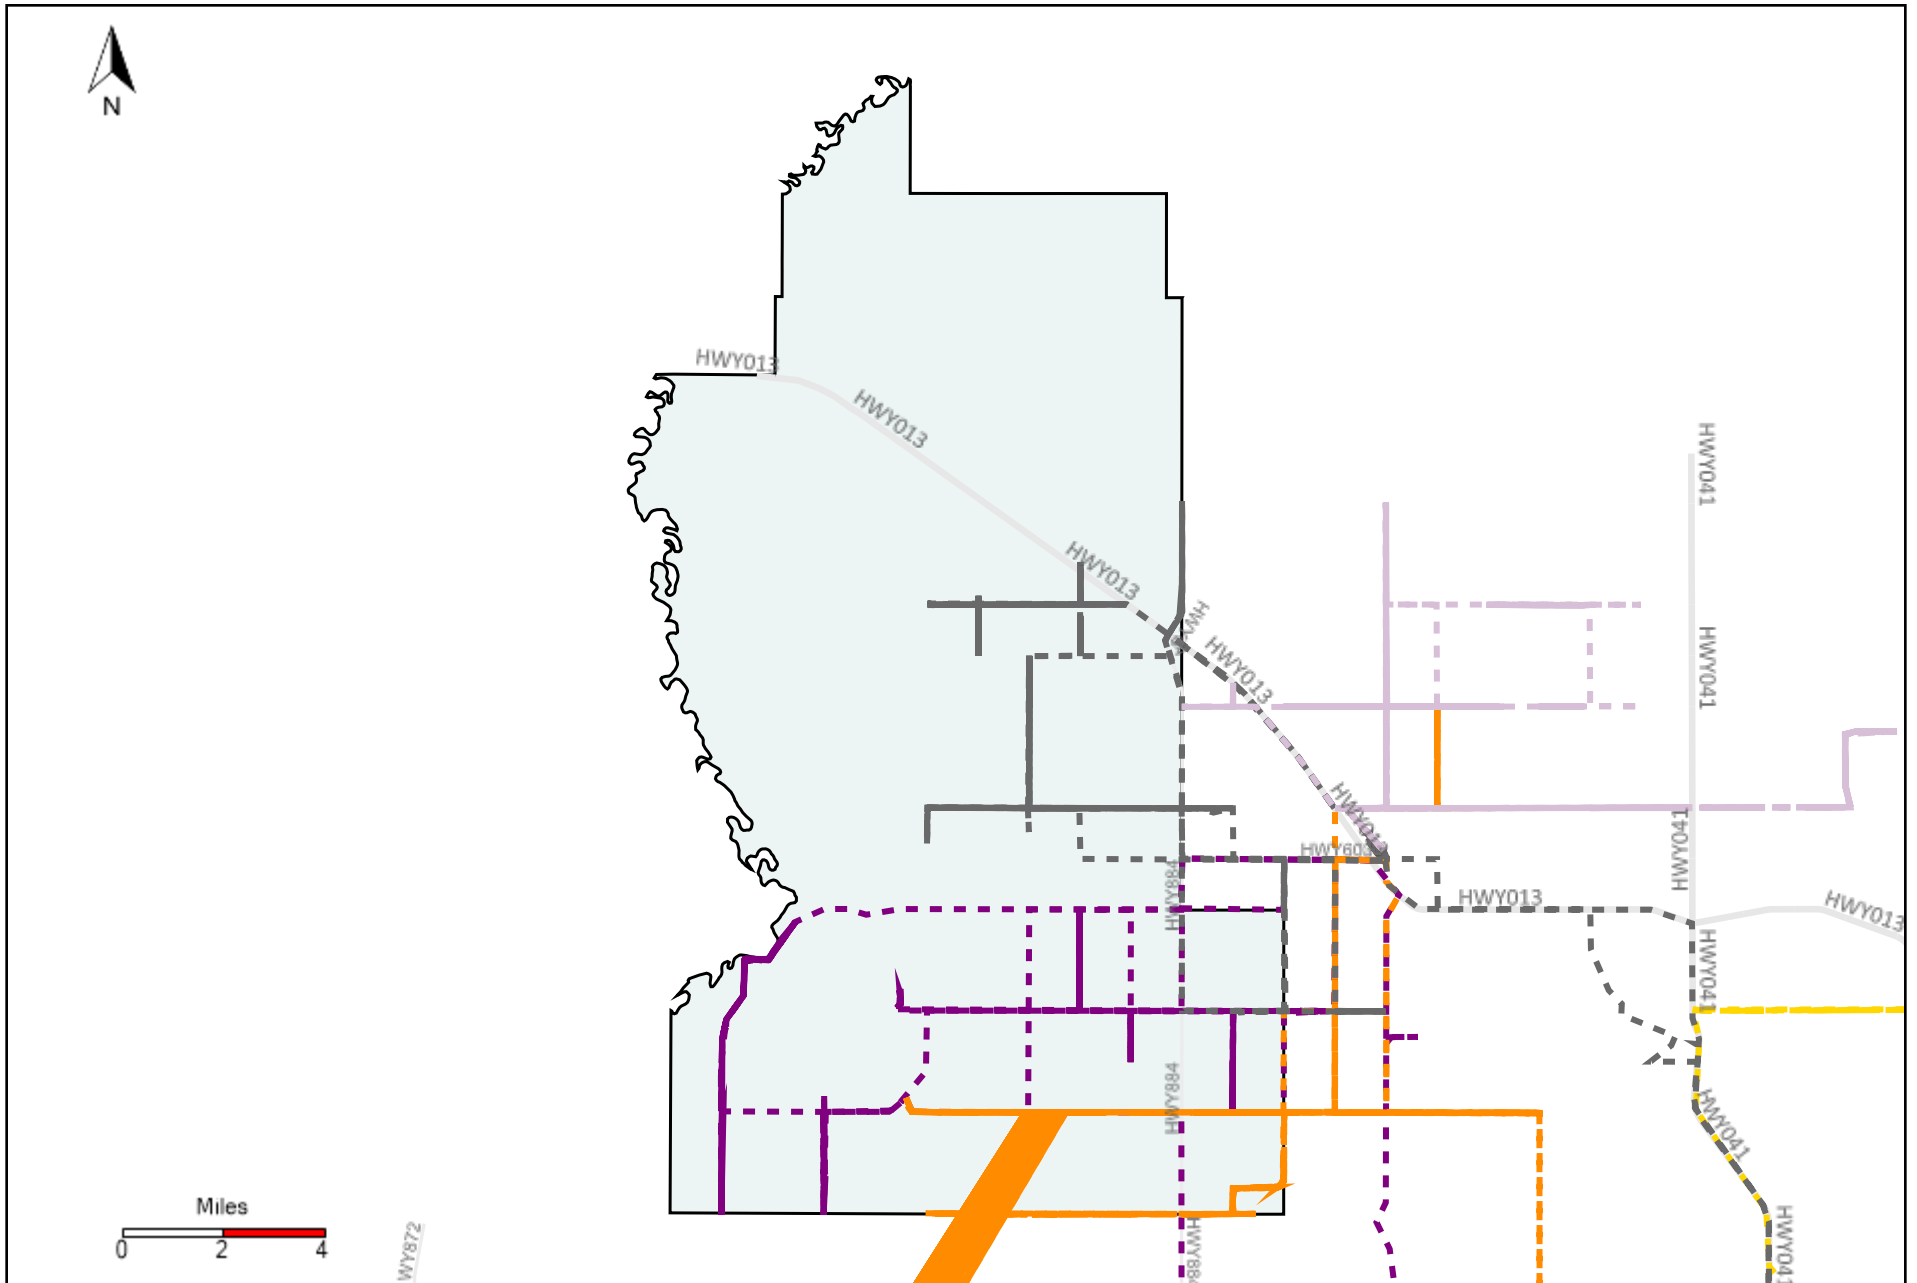

# Division: 5 Grader Report(2021-06-13 ~ 2021-06-19)

Vehicle Name List	Total Distance(km)	Total Hours
*****	23614.73	219 hrs 54 min 33 sec

# Division: 6 Grader Report(2021-06-13 ~ 2021-06-19)

Vehicle Name List	Total Distance(km)	Total Hours
*****	23660.06	222 hrs 26 min 27 sec

# Division: 7 Grader Report(2021-06-13 ~ 2021-06-19)

Vehicle Name List	Total Distance(km)	Total Hours
*****	22819.1	129 hrs 58 min 12 sec