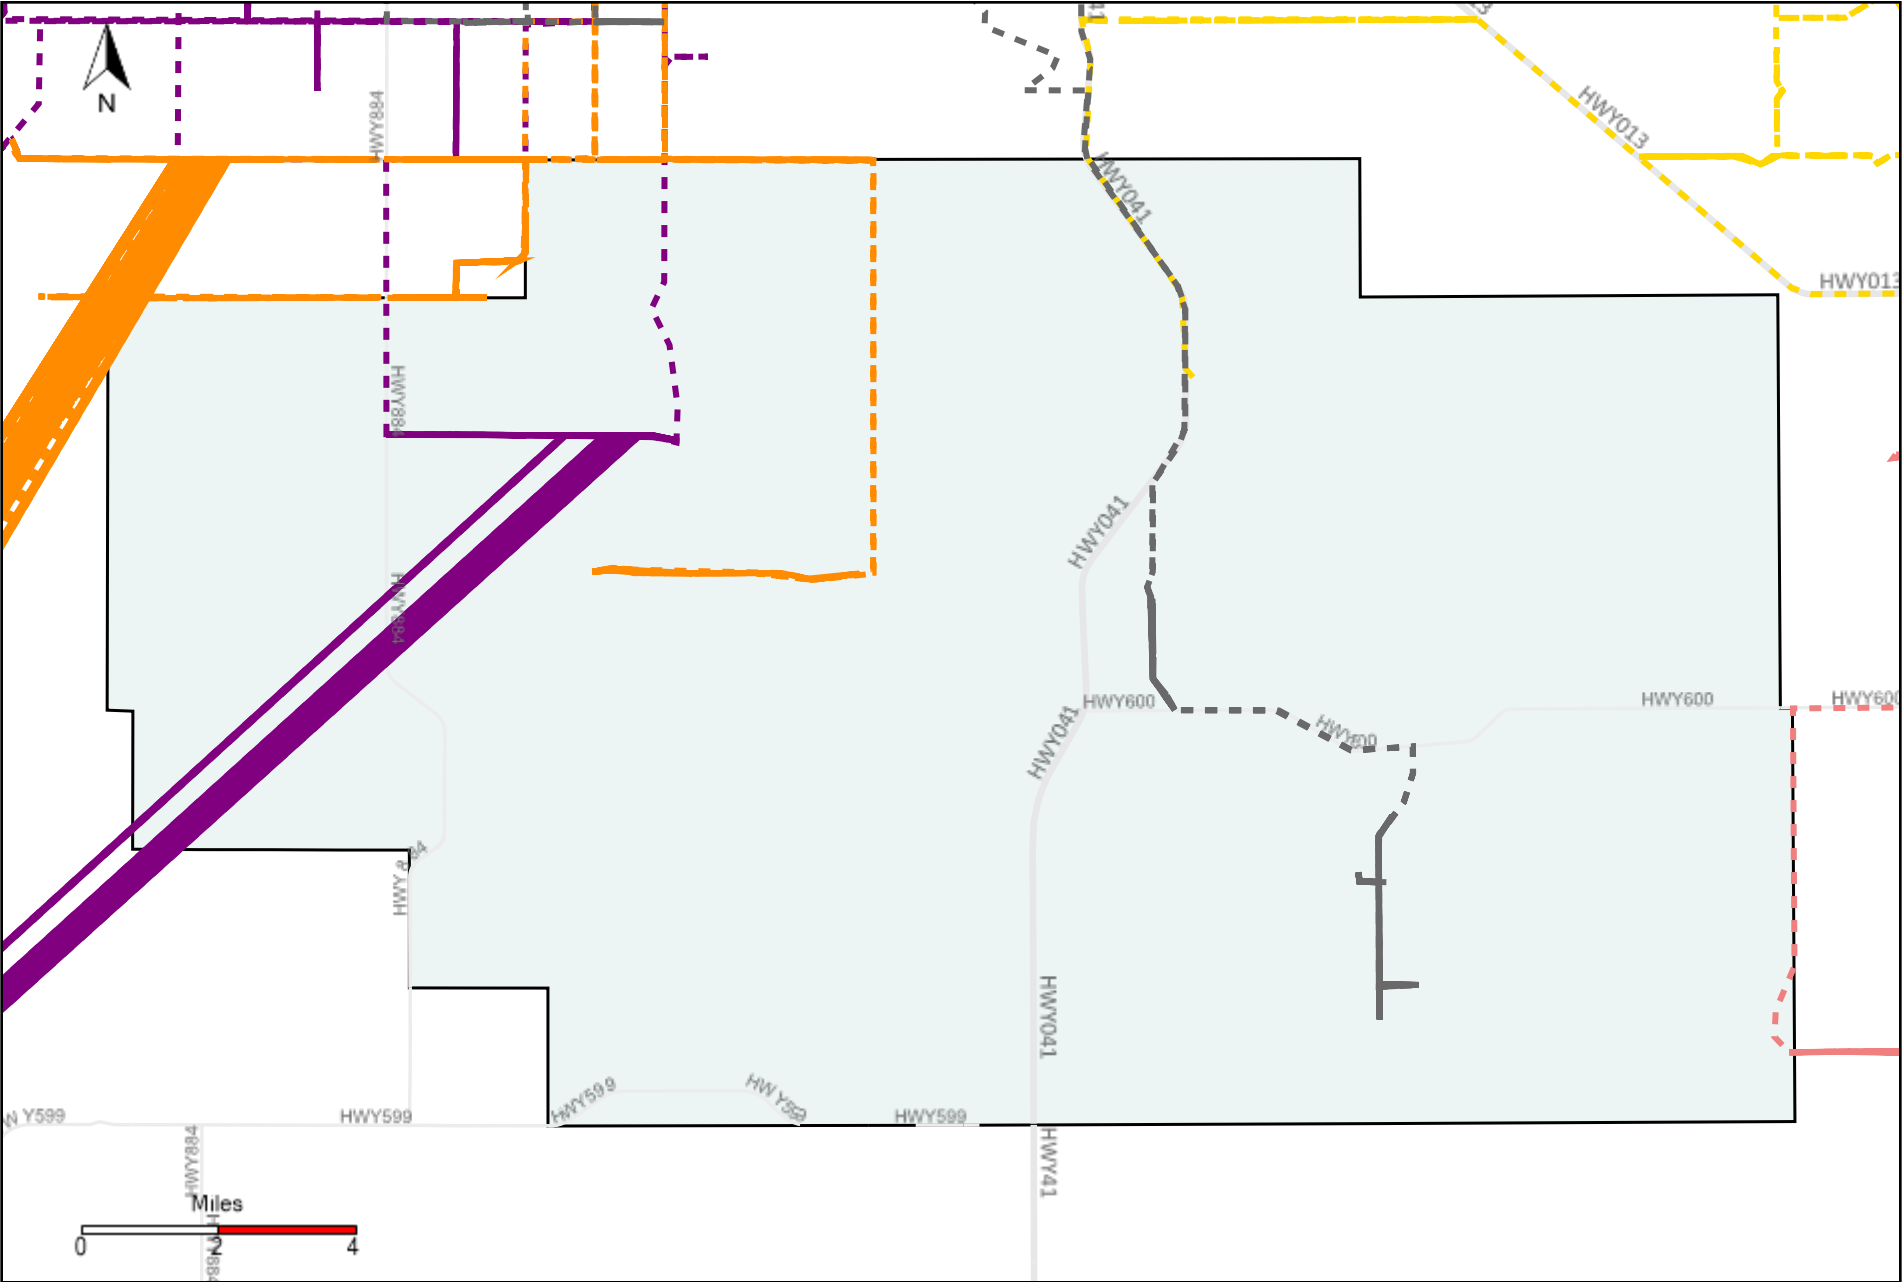

Division: 5 Grader Report(2021-06-13 ~ 2021-06-19)

Vehicle Name List	Total Distance(km)	Total Hours
*****	23614.73	219 hrs 54 min 33 sec