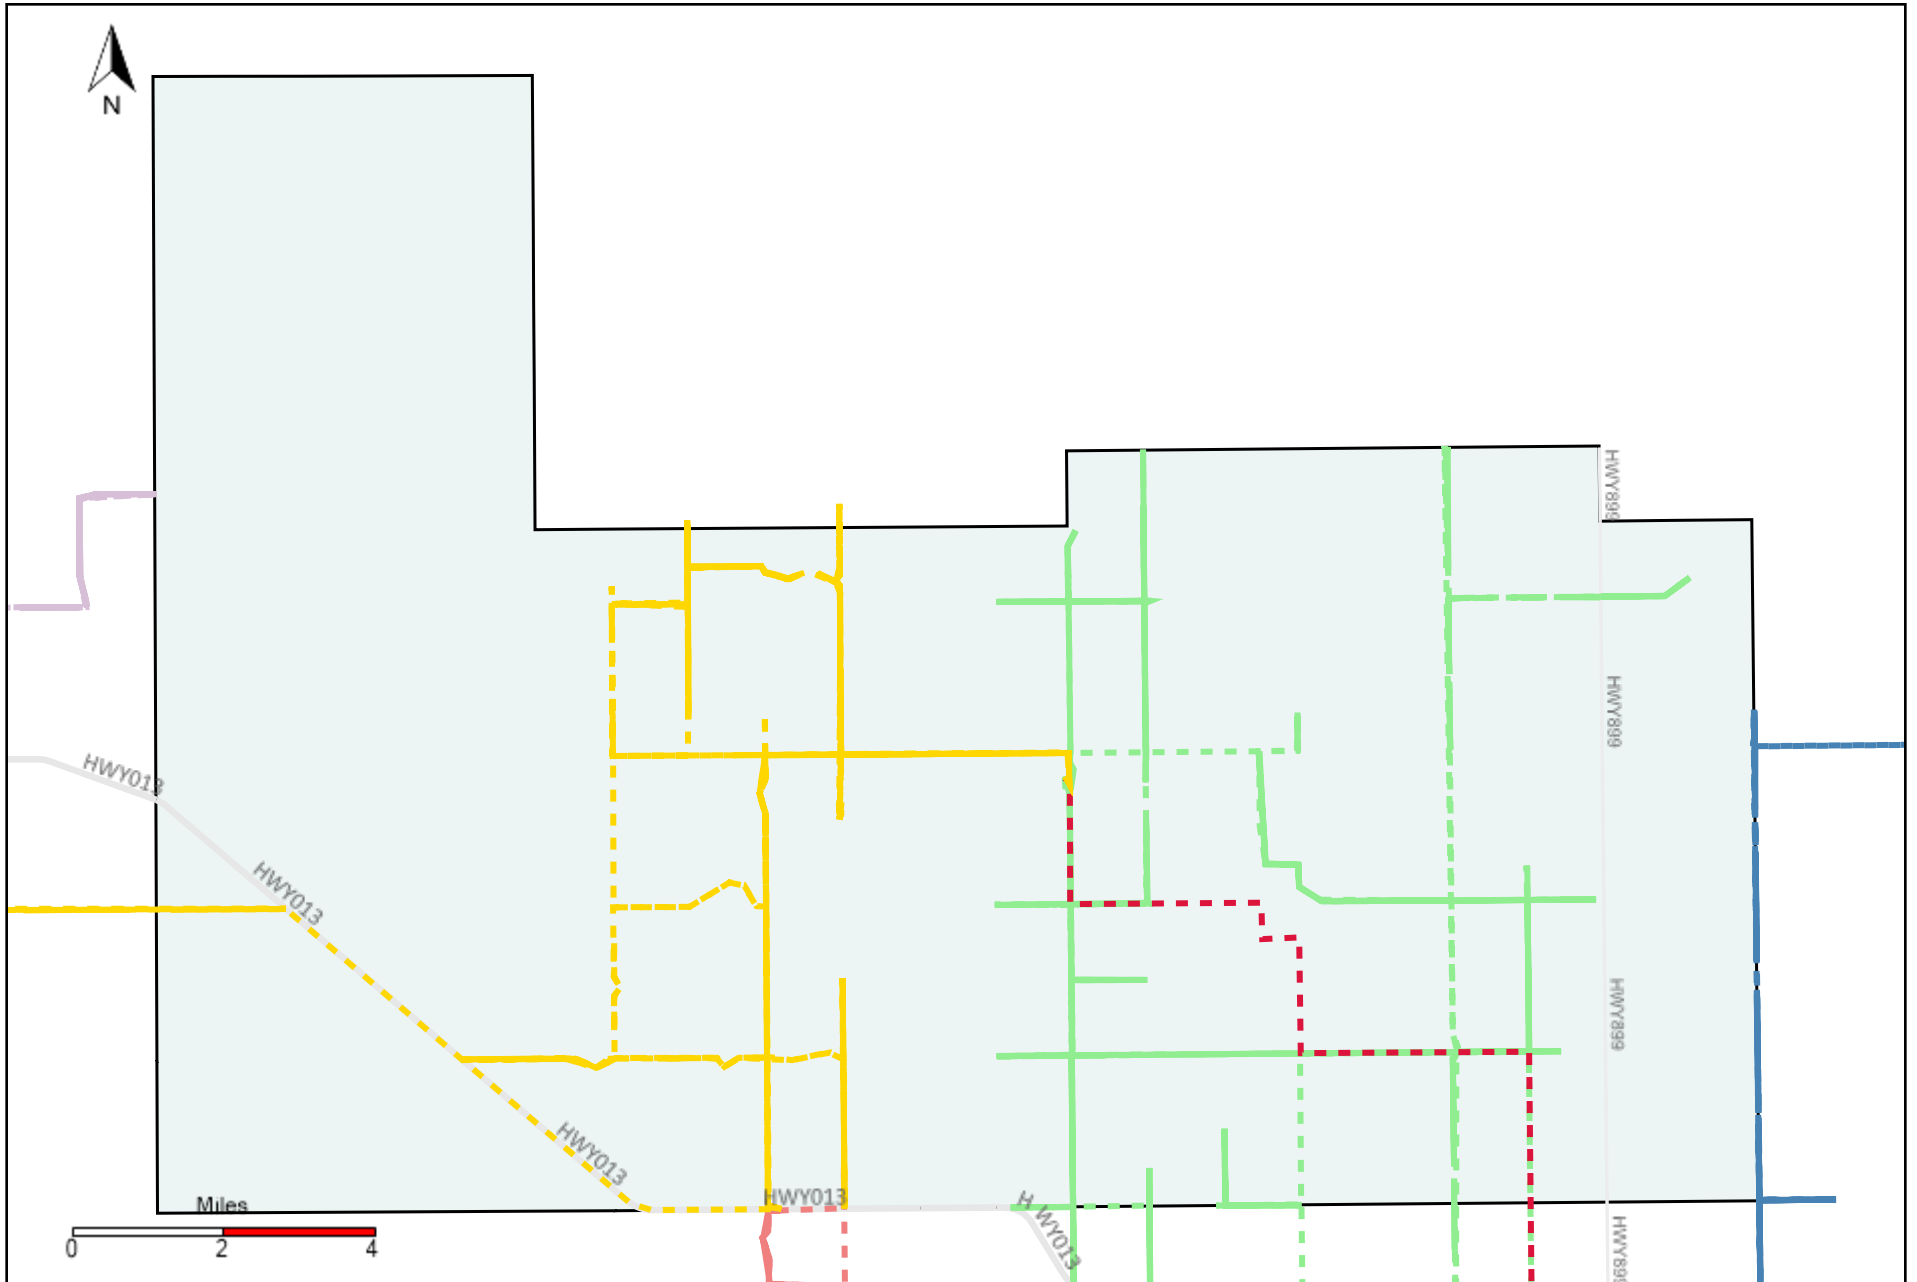

Division: 4 Grader Report(2021-06-13 ~ 2021-06-19)

Vehicle Name List	Total Distance(km)	Total Hours
*****	2193.92	239 hrs 19 min 0 sec