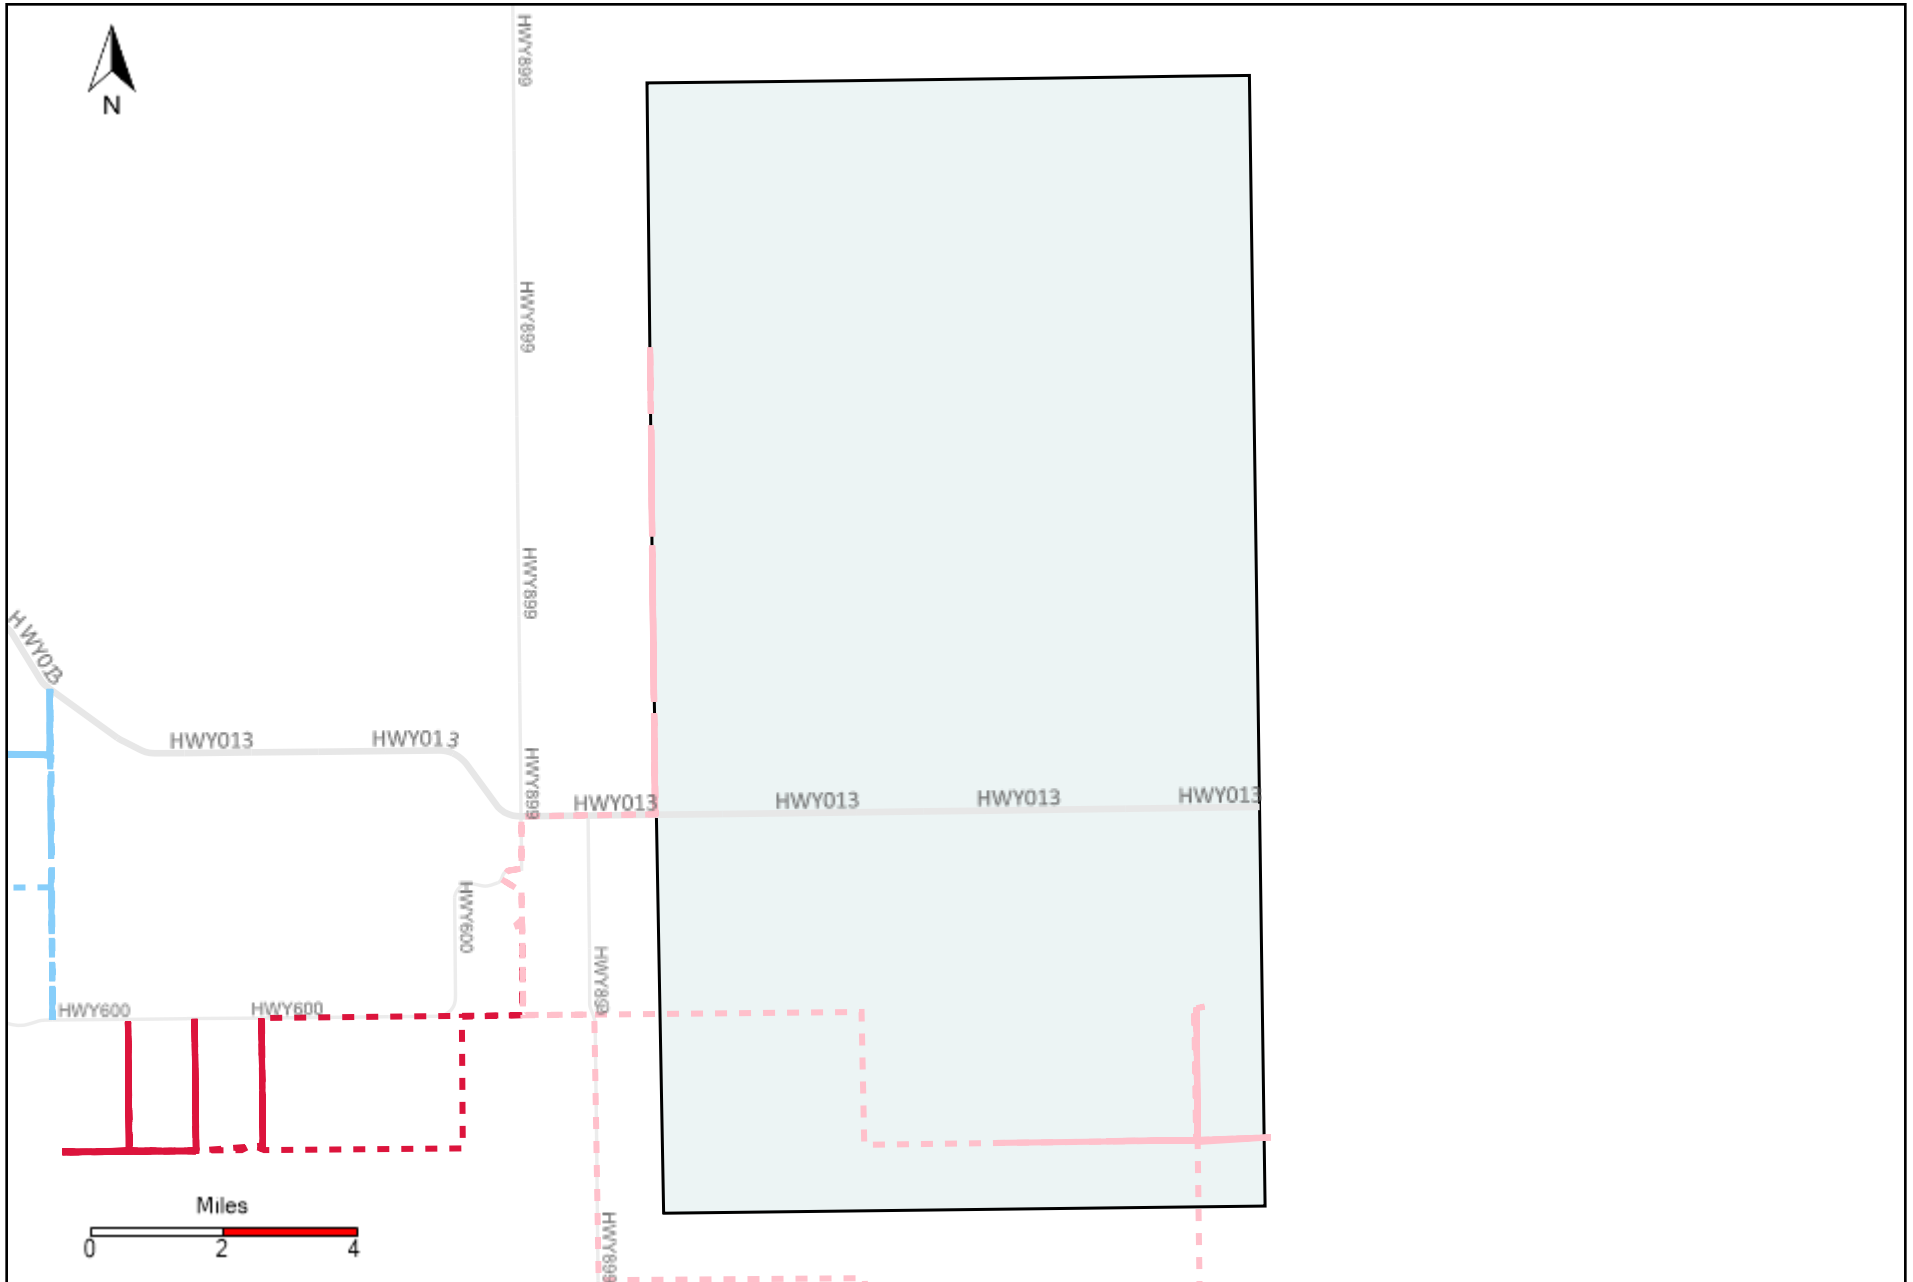

Division: 2 Grader Report(2021-06-06 ~ 2021-06-12)

Vehicle Name List	Total Distance(km)	Total Hours
*****	185.74	18 hrs 25 min 50 sec