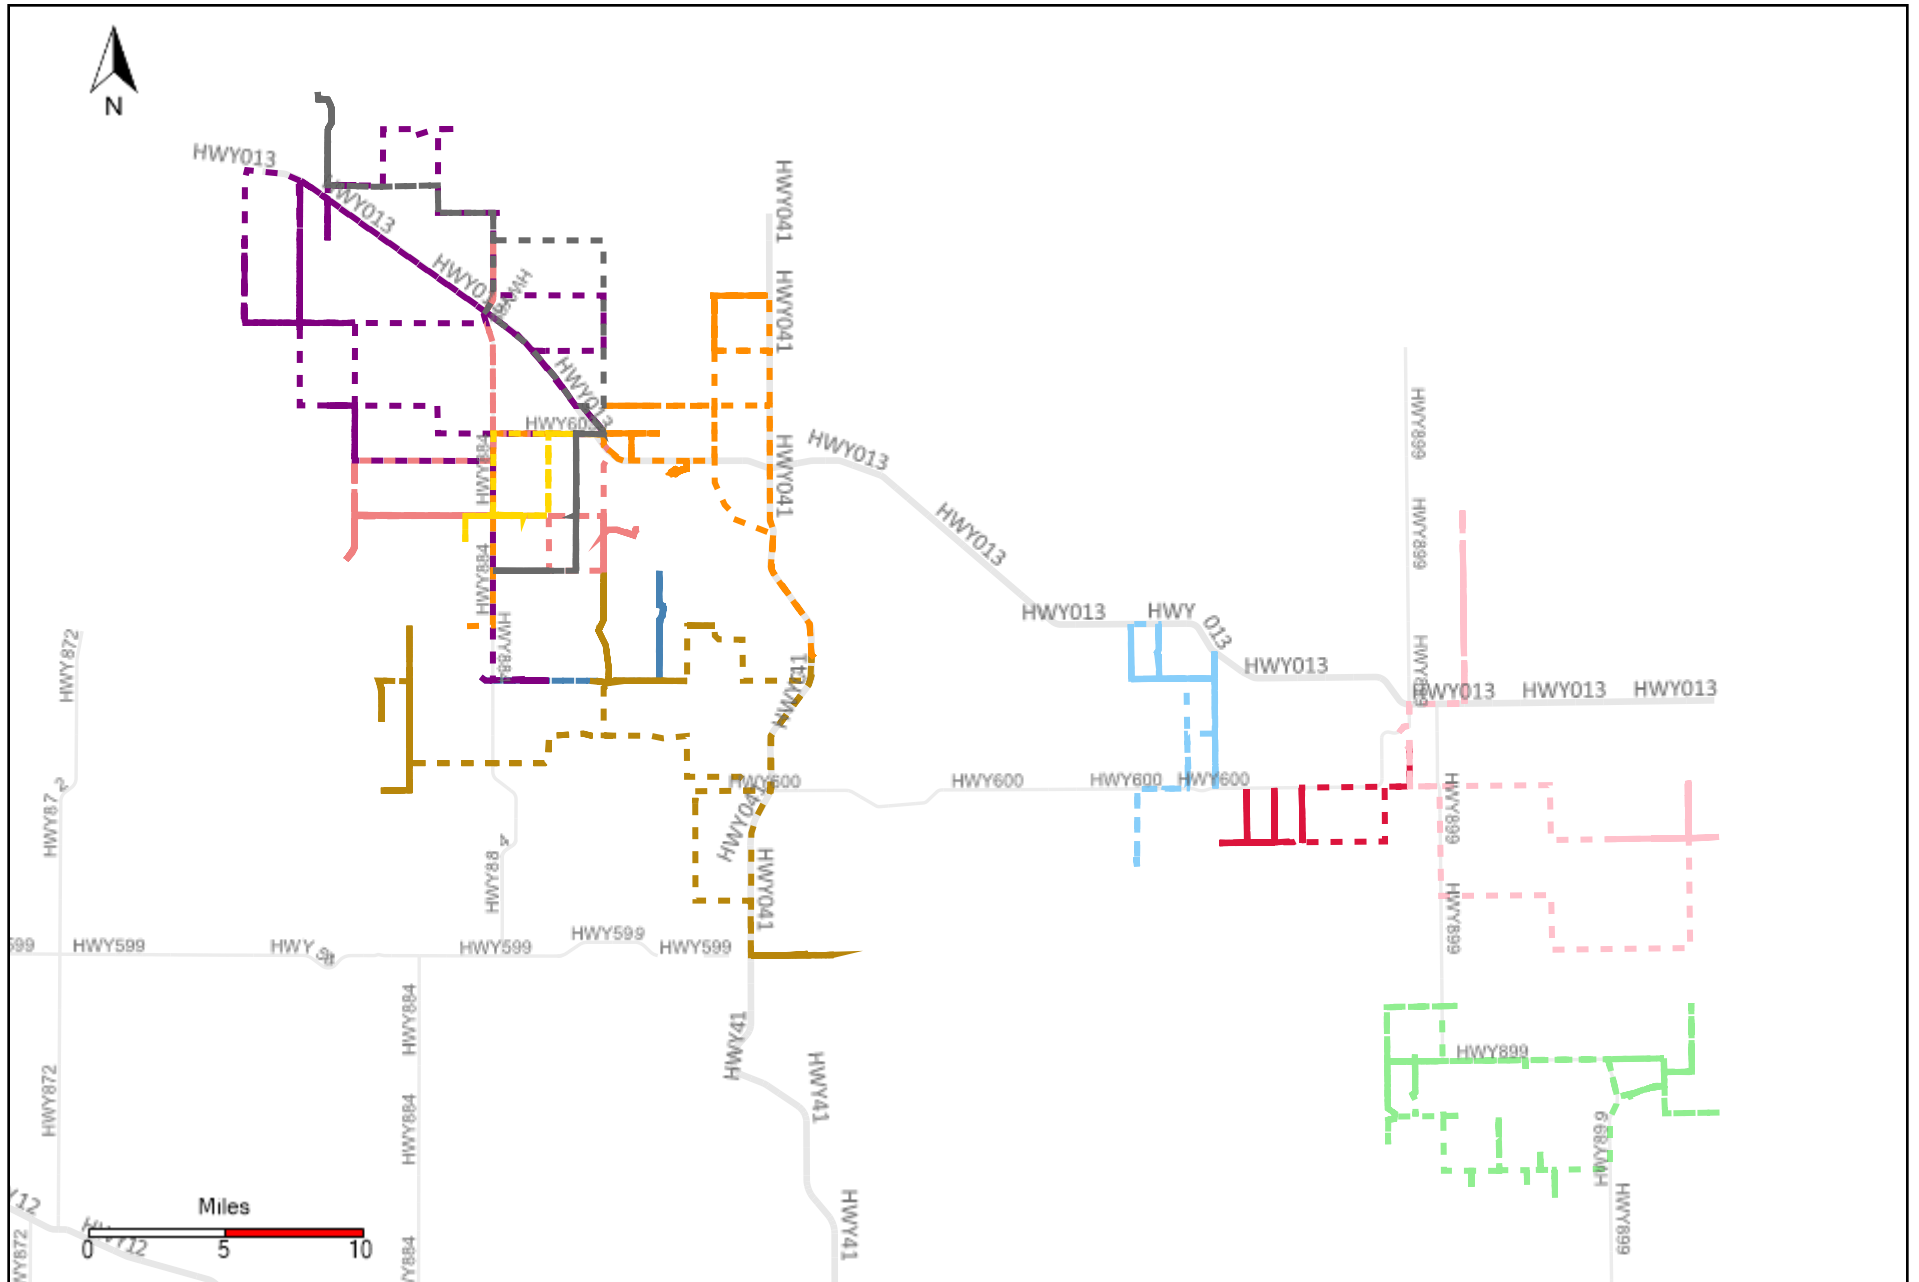

Provost Weekly Grader Report (2021-06-06 ~ 2021-06-12)

Division: 1 Grader Report(2021-06-06 ~ 2021-06-12)

Vehicle Name List	Total Distance(km)	Total Hours
*****	499.68	48 hrs 18 min 33 sec

Division: 2 Grader Report(2021-06-06 ~ 2021-06-12)

Vehicle Name List	Total Distance(km)	Total Hours
*****	185.74	18 hrs 25 min 50 sec

Division: 3 Grader Report(2021-06-06 ~ 2021-06-12)

Vehicle Name List	Total Distance(km)	Total Hours
*****	397.46	46 hrs 18 min 26 sec

Division: 4 Grader Report(2021-06-06 ~ 2021-06-12)

Vehicle Name List	Total Distance(km)	Total Hours
*****	292.4	36 hrs 6 min 3 sec

Division: 5 Grader Report(2021-06-06 ~ 2021-06-12)

Vehicle Name List	Total Distance(km)	Total Hours
*****	1335.27	114 hrs 46 min 19 sec

Division: 6 Grader Report(2021-06-06 ~ 2021-06-12)

Vehicle Name List	Total Distance(km)	Total Hours
*****	1636.39	151 hrs 20 min 42 sec

Division: 7 Grader Report(2021-06-06 ~ 2021-06-12)

Vehicle Name List	Total Distance(km)	Total Hours
*****	1636.39	151 hrs 20 min 42 sec