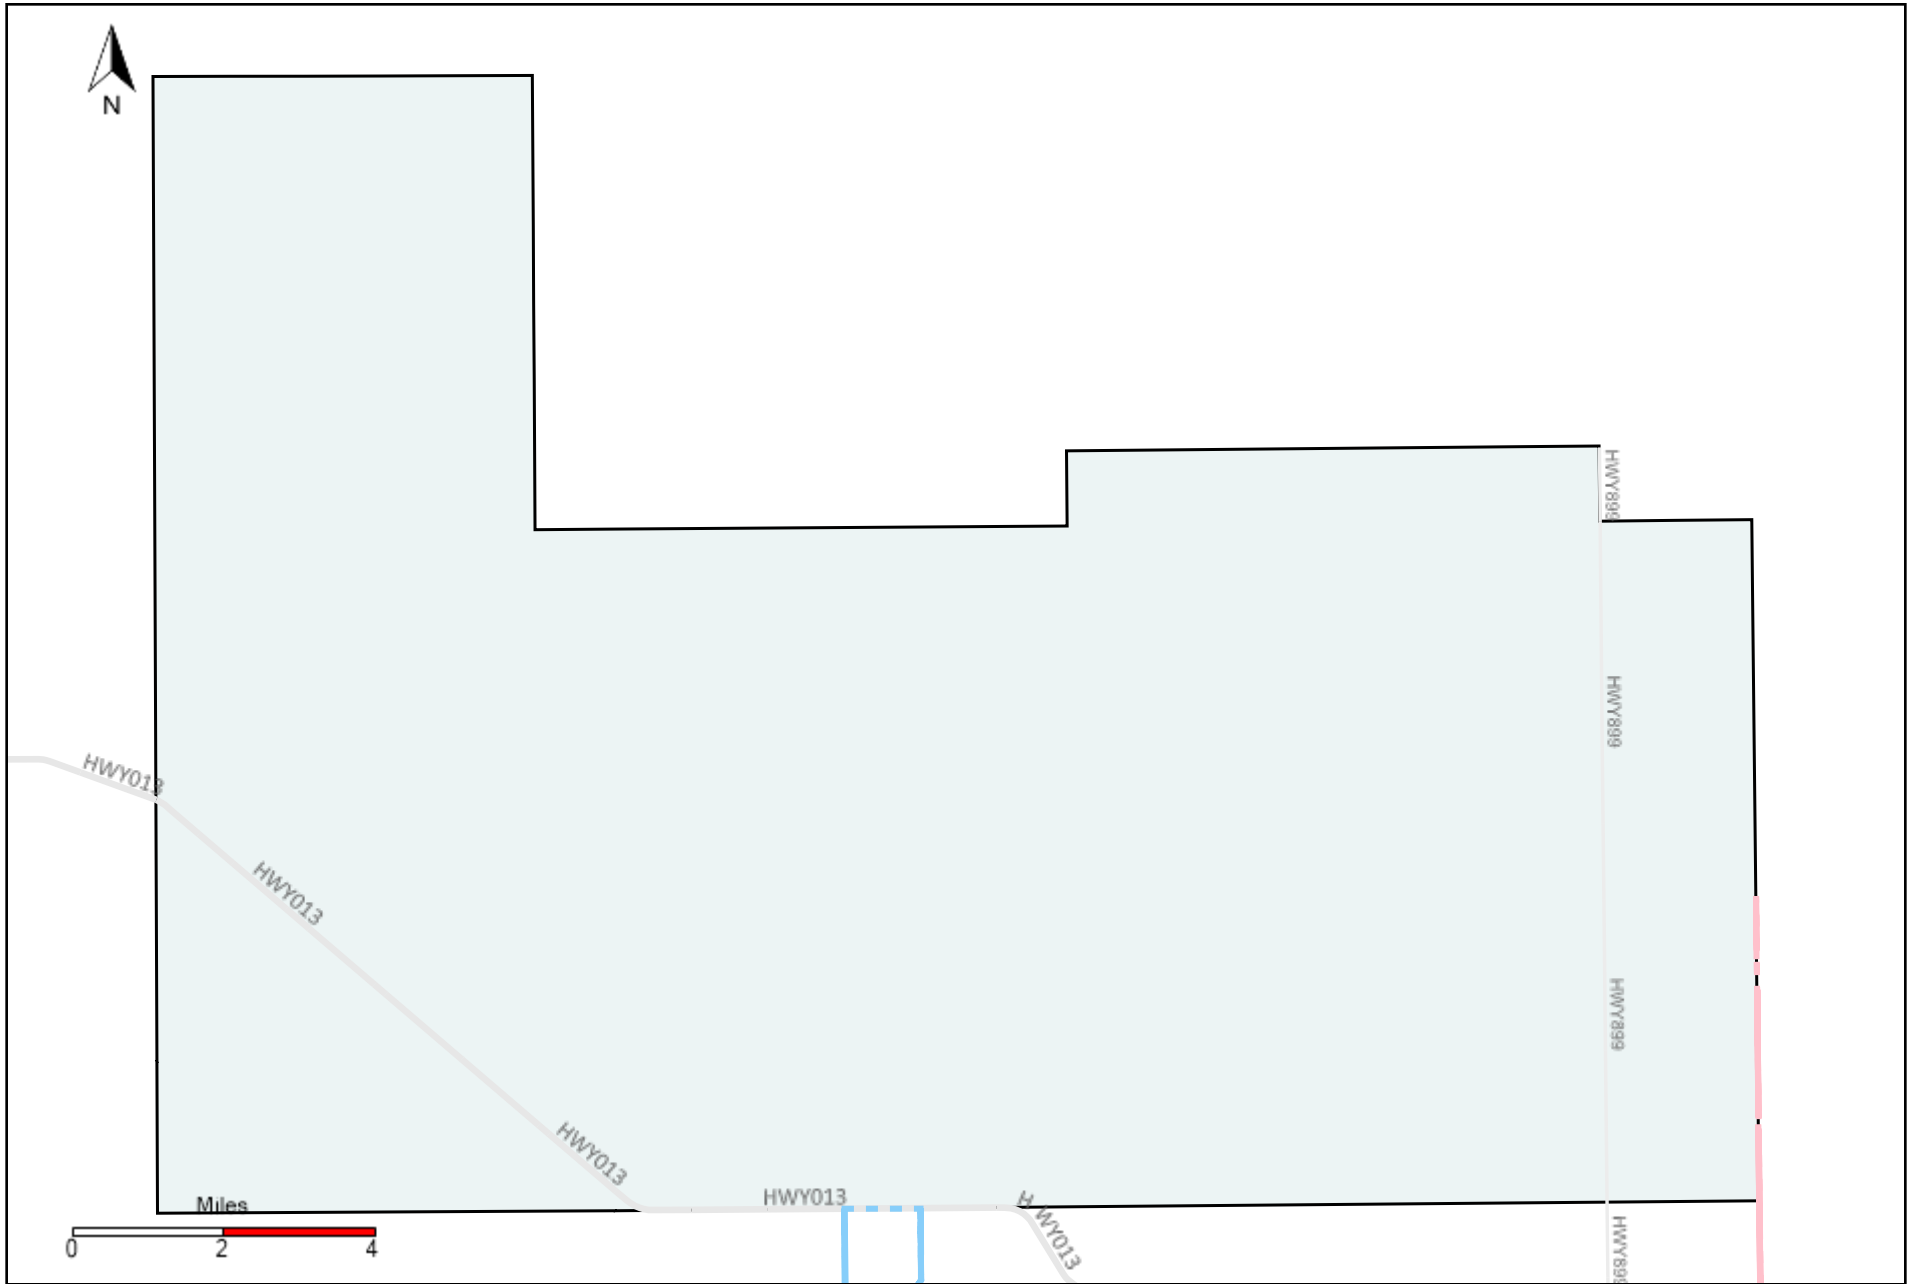

Division: 4 Grader Report(2021-06-06 ~ 2021-06-12)

Vehicle Name List	Total Distance(km)	Total Hours
*****	292.4	36 hrs 6 min 3 sec