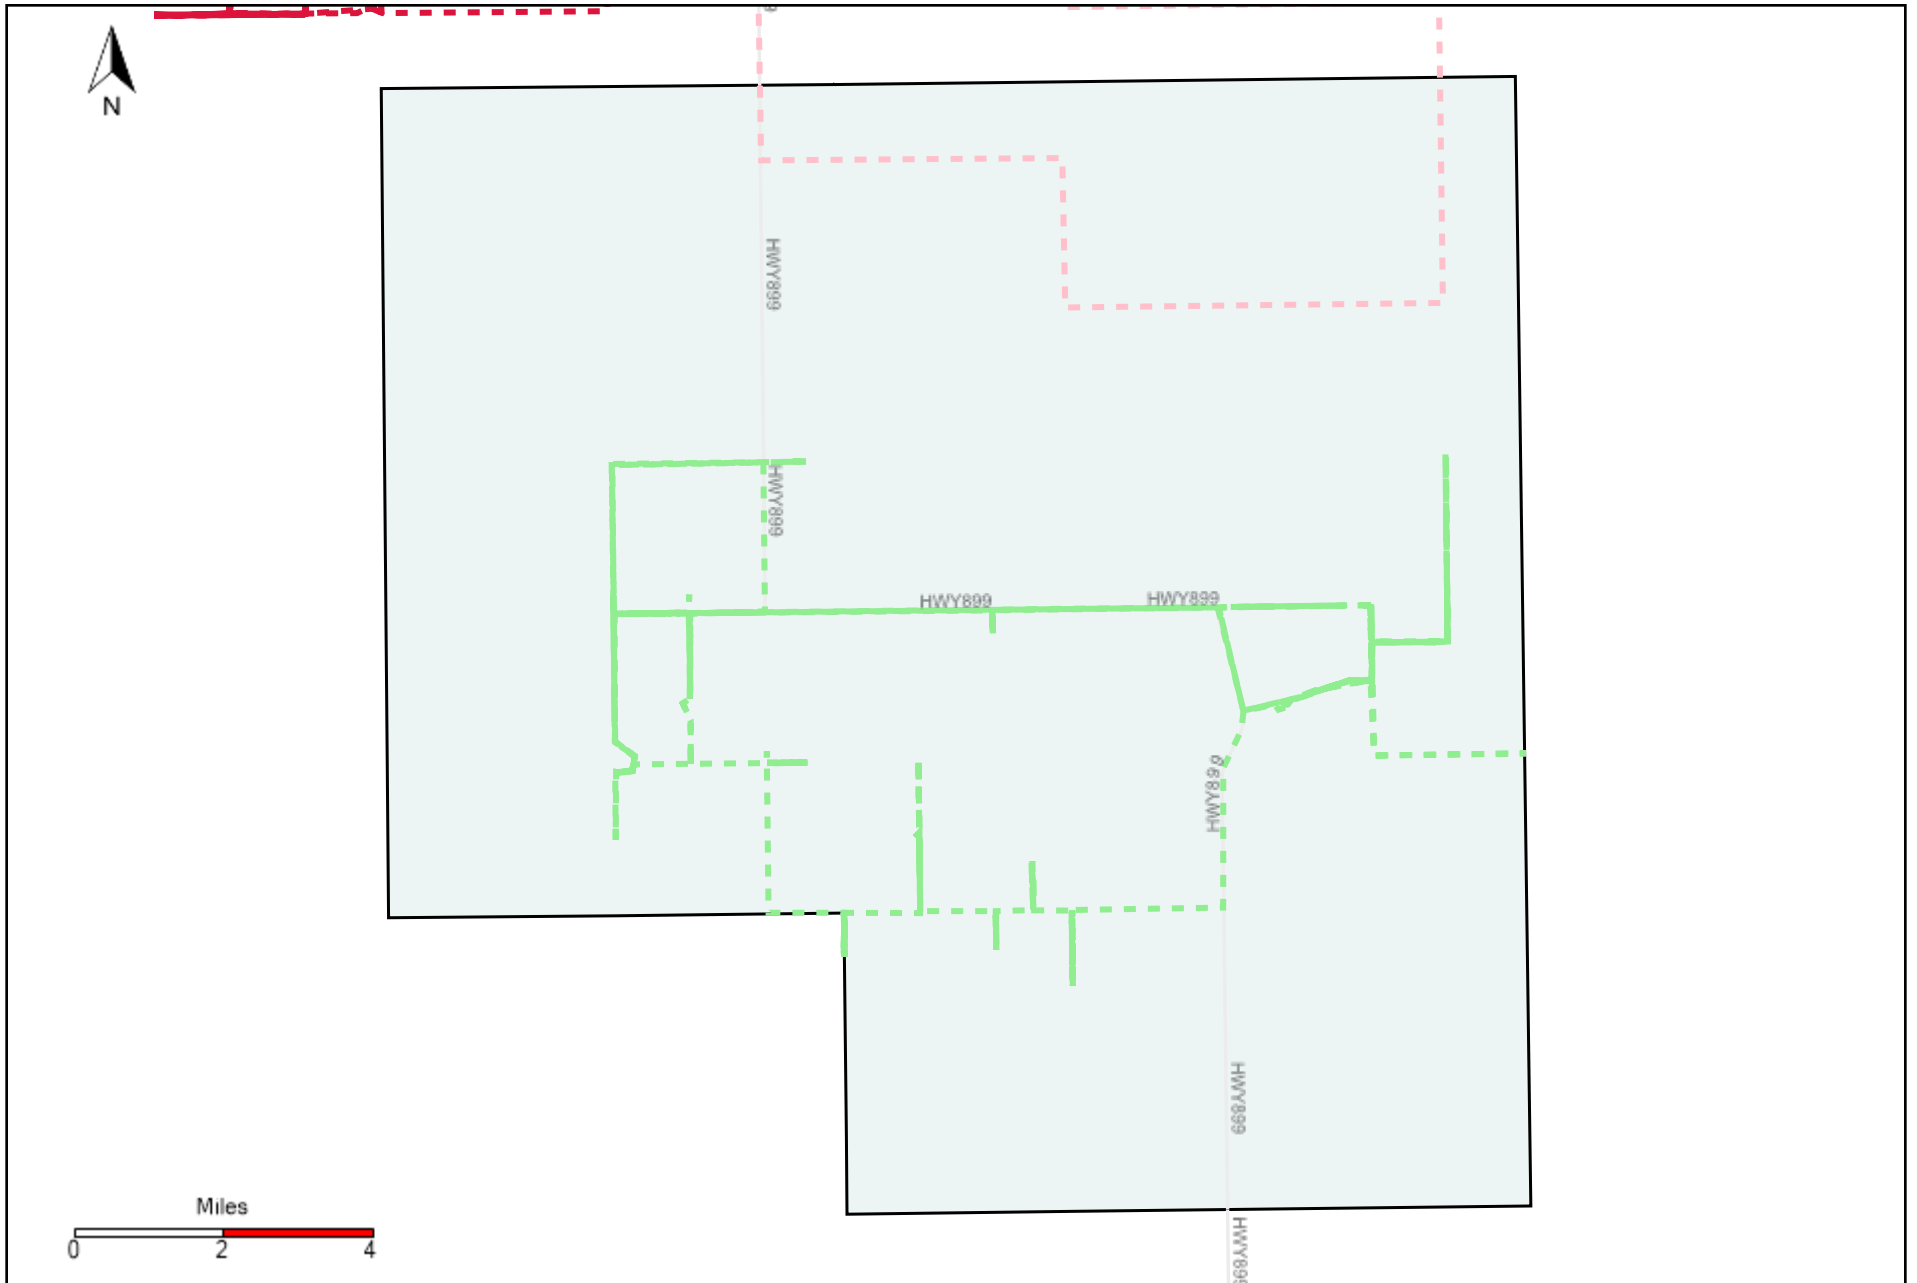

Provost Weekly Grader Report (2021-06-06 ~ 2021-06-12)

Division: 1 Grader Report(2021-06-06 ~ 2021-06-12)

Vehicle Name List	Total Distance(km)	Total Hours
*****	499.68	48 hrs 18 min 33 sec

Division: 2 Grader Report(2021-06-06 ~ 2021-06-12)

Vehicle Name List	Total Distance(km)	Total Hours
*****	185.74	18 hrs 25 min 50 sec

Division: 3 Grader Report(2021-06-06 ~ 2021-06-12)

Vehicle Name List	Total Distance(km)	Total Hours
*****	397.46	46 hrs 18 min 26 sec

Division: 4 Grader Report(2021-06-06 ~ 2021-06-12)

Vehicle Name List	Total Distance(km)	Total Hours
*****	292.4	36 hrs 6 min 3 sec

Division: 5 Grader Report(2021-06-06 ~ 2021-06-12)

Vehicle Name List	Total Distance(km)	Total Hours
*****	1335.27	114 hrs 46 min 19 sec

Division: 6 Grader Report(2021-06-06 ~ 2021-06-12)

Vehicle Name List	Total Distance(km)	Total Hours
*****	1636.39	151 hrs 20 min 42 sec

Division: 7 Grader Report(2021-06-06 ~ 2021-06-12)

Vehicle Name List	Total Distance(km)	Total Hours
*****	1636.39	151 hrs 20 min 42 sec