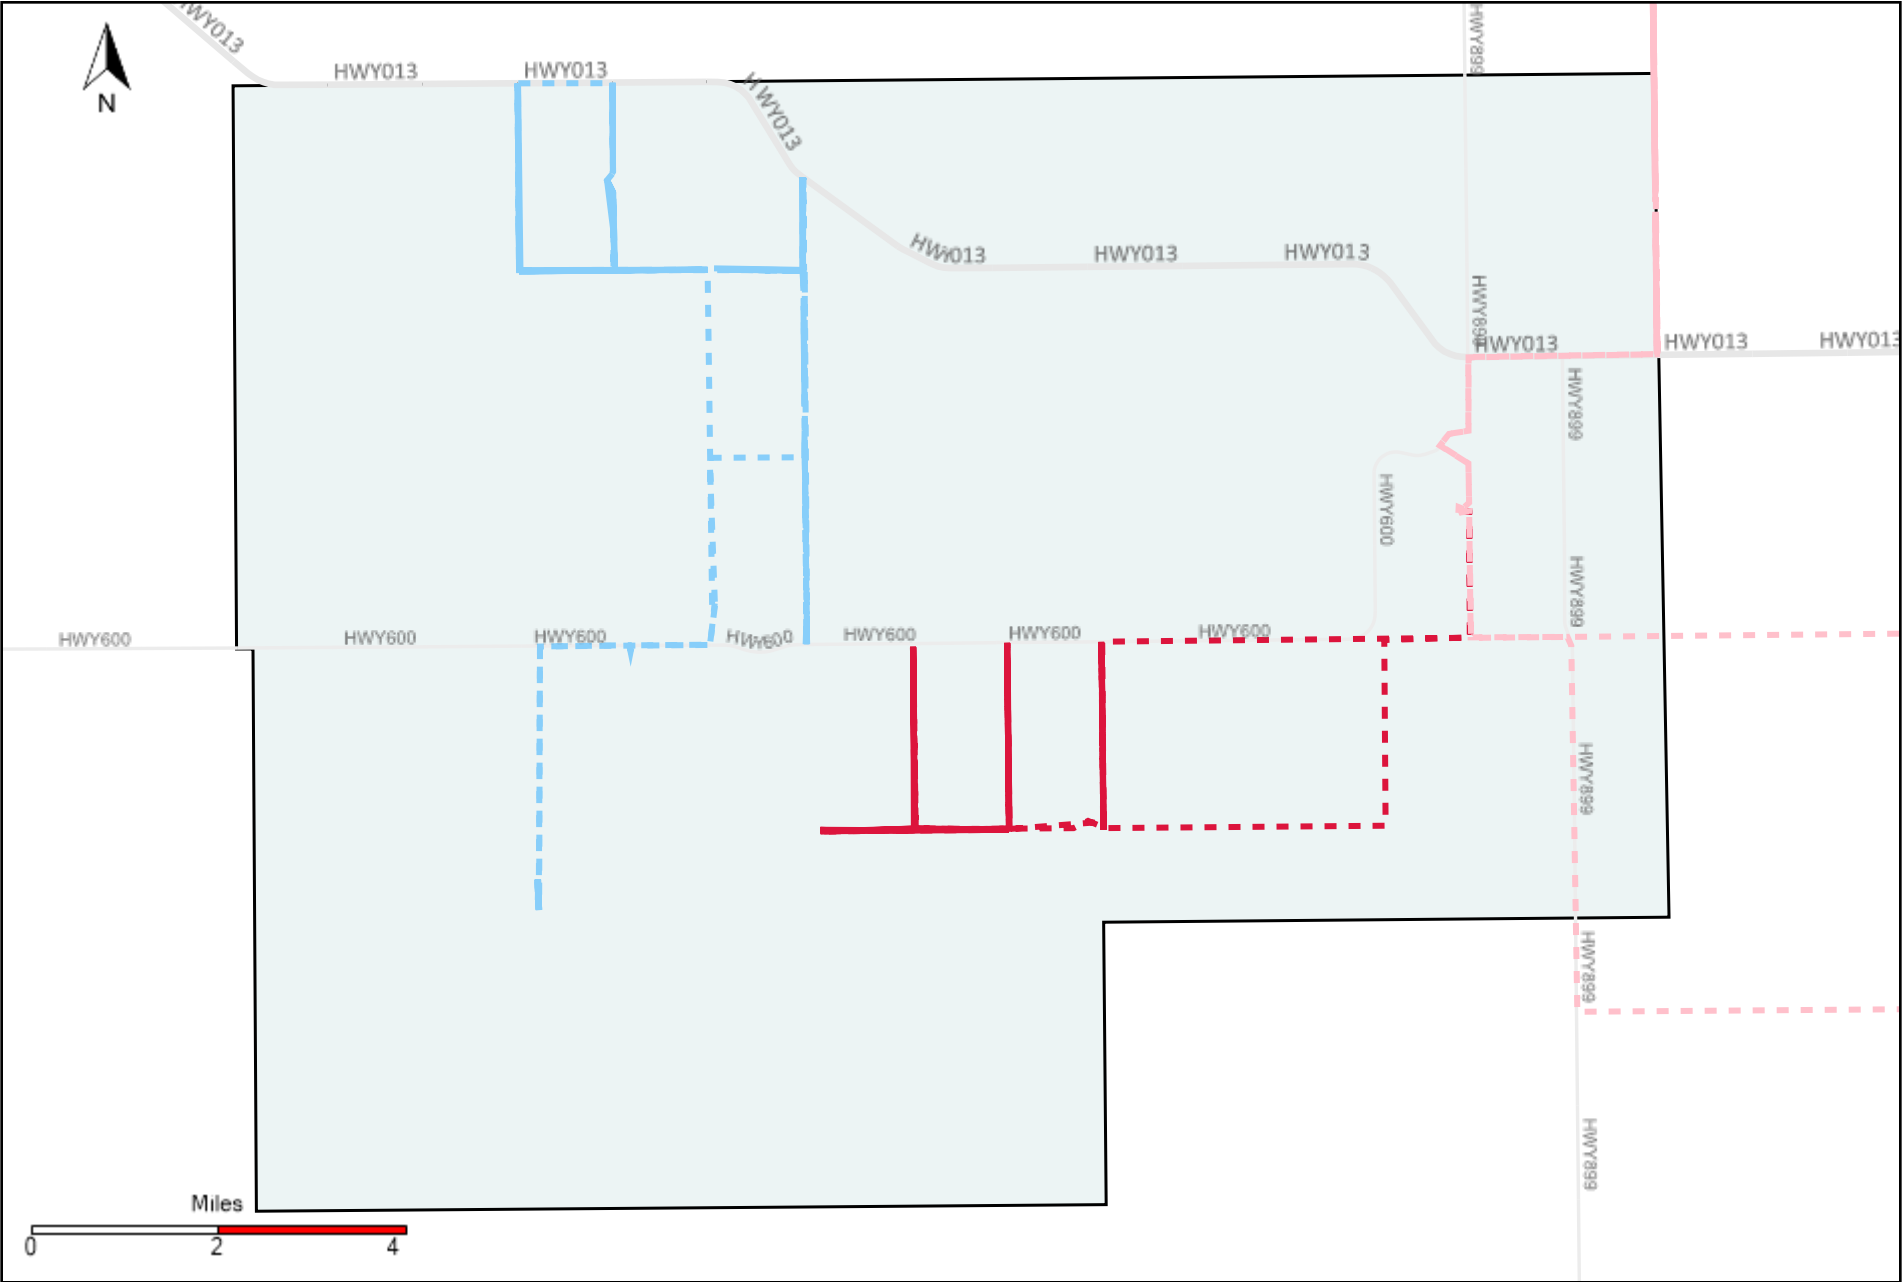

Provost Weekly Grader Report (2021-06-06 ~ 2021-06-12)

Division: 1 Grader Report(2021-06-06 ~ 2021-06-12)

Vehicle Name List	Total Distance(km)	Total Hours
*****	499.68	48 hrs 18 min 33 sec

Division: 2 Grader Report(2021-06-06 ~ 2021-06-12)

Vehicle Name List	Total Distance(km)	Total Hours
*****	185.74	18 hrs 25 min 50 sec

Division: 3 Grader Report(2021-06-06 ~ 2021-06-12)

Vehicle Name List	Total Distance(km)	Total Hours
*****	397.46	46 hrs 18 min 26 sec

Division: 4 Grader Report(2021-06-06 ~ 2021-06-12)

Vehicle Name List	Total Distance(km)	Total Hours
*****	292.4	36 hrs 6 min 3 sec

Division: 5 Grader Report(2021-06-06 ~ 2021-06-12)

Vehicle Name List	Total Distance(km)	Total Hours
*****	1335.27	114 hrs 46 min 19 sec

Division: 6 Grader Report(2021-06-06 ~ 2021-06-12)

Vehicle Name List	Total Distance(km)	Total Hours
*****	1636.39	151 hrs 20 min 42 sec

Division: 7 Grader Report(2021-06-06 ~ 2021-06-12)

Vehicle Name List	Total Distance(km)	Total Hours
*****	1636.39	151 hrs 20 min 42 sec