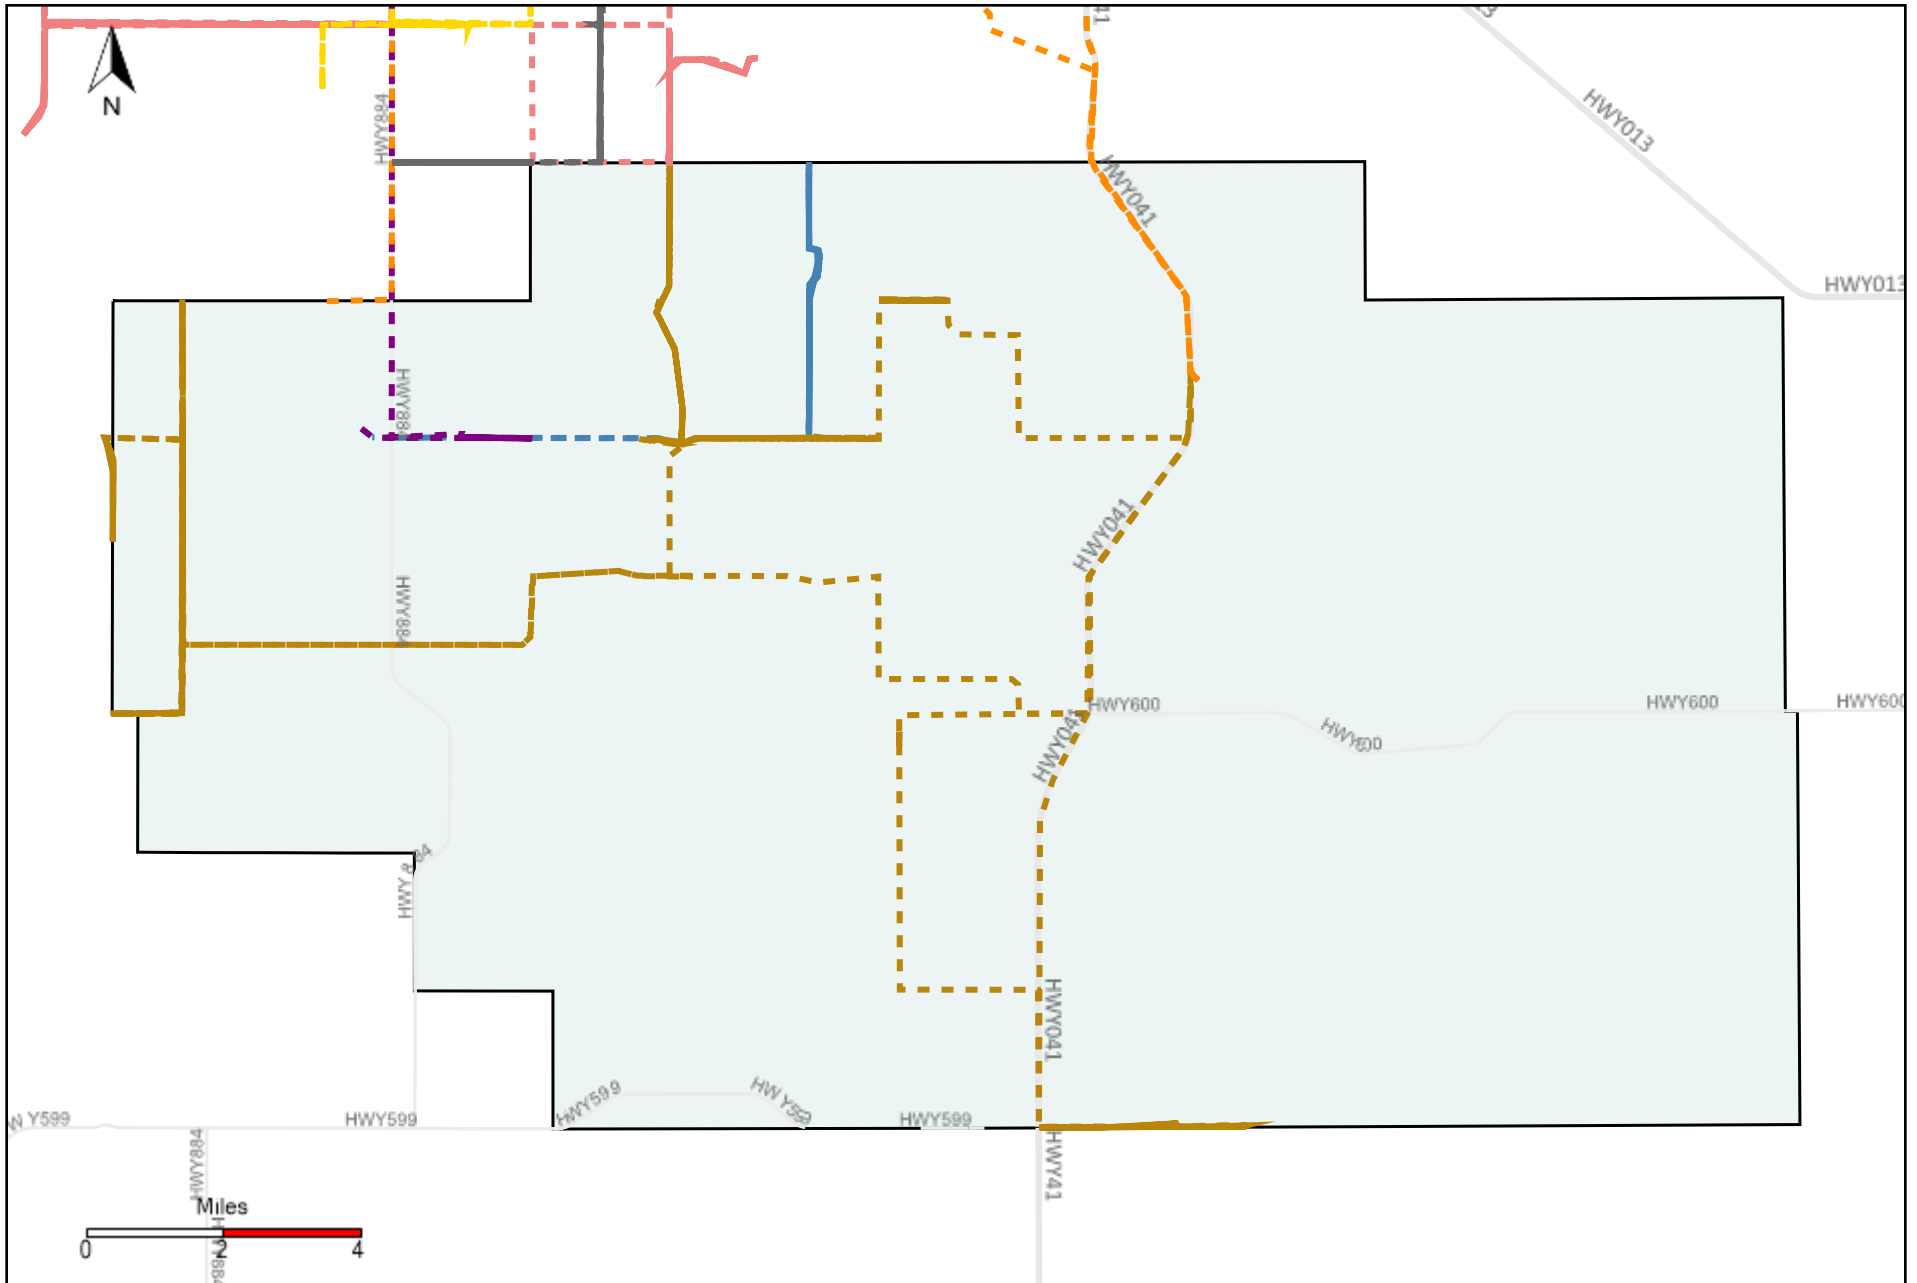

Provost Weekly Grader Report (2021-06-06 ~ 2021-06-12)

Division: 1 Grader Report(2021-06-06 ~ 2021-06-12)

Vehicle Name List	Total Distance(km)	Total Hours
*****	499.68	48 hrs 18 min 33 sec

Division: 2 Grader Report(2021-06-06 ~ 2021-06-12)

Vehicle Name List	Total Distance(km)	Total Hours
*****	185.74	18 hrs 25 min 50 sec

Division: 3 Grader Report(2021-06-06 ~ 2021-06-12)

Vehicle Name List	Total Distance(km)	Total Hours
*****	397.46	46 hrs 18 min 26 sec

Division: 4 Grader Report(2021-06-06 ~ 2021-06-12)

Vehicle Name List	Total Distance(km)	Total Hours
*****	292.4	36 hrs 6 min 3 sec

Division: 5 Grader Report(2021-06-06 ~ 2021-06-12)

Vehicle Name List	Total Distance(km)	Total Hours
*****	1335.27	114 hrs 46 min 19 sec

Division: 6 Grader Report(2021-06-06 ~ 2021-06-12)

Vehicle Name List	Total Distance(km)	Total Hours
*****	1636.39	151 hrs 20 min 42 sec

Division: 7 Grader Report(2021-06-06 ~ 2021-06-12)

Vehicle Name List	Total Distance(km)	Total Hours
*****	1636.39	151 hrs 20 min 42 sec