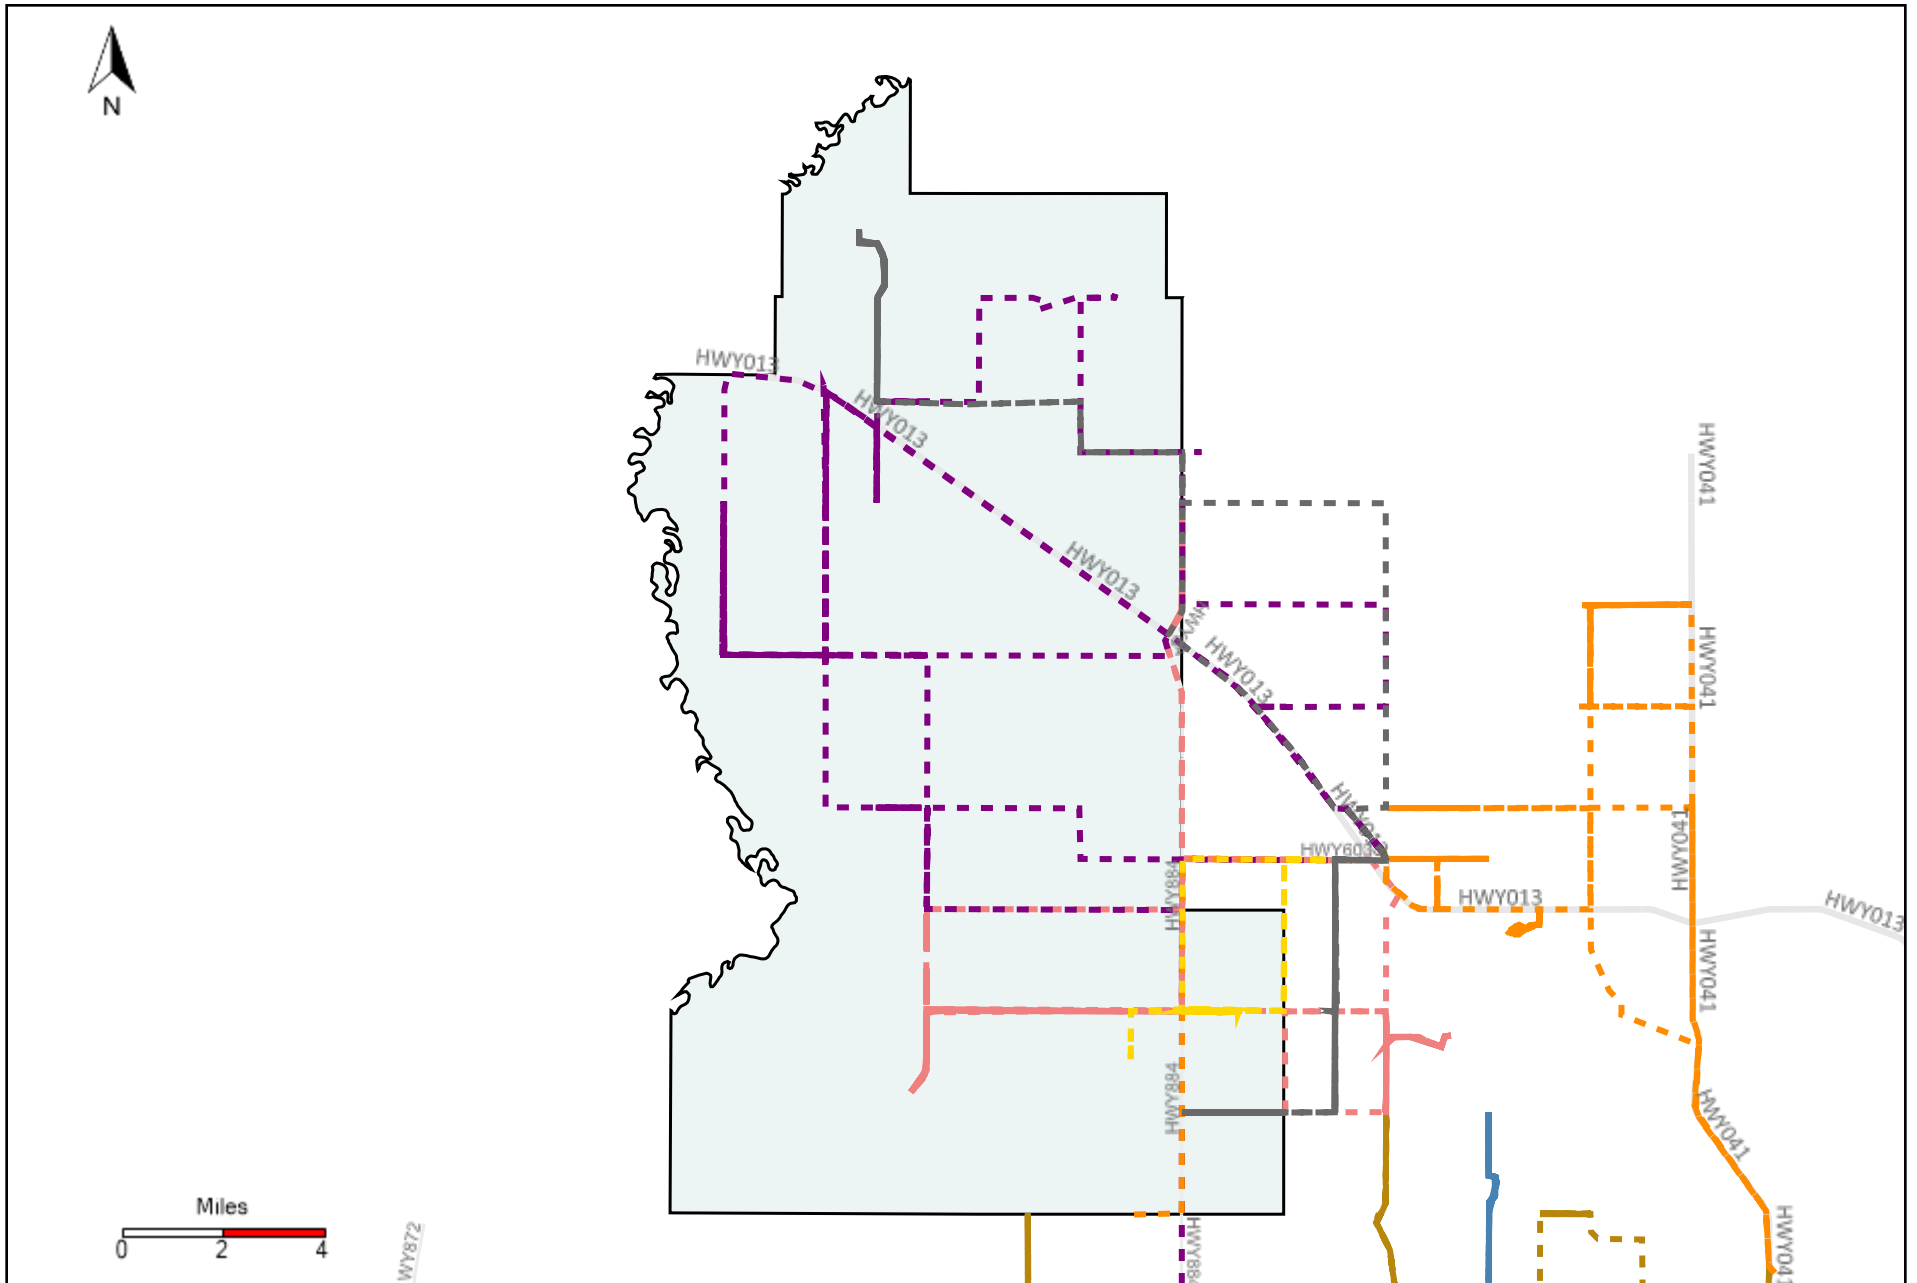

Vehicle Name List	Total Distance(km)	Total Hours
*****	185.74	18 hrs 25 min 50 sec

Division: 3 Grader Report(2021-06-06 ~ 2021-06-12)

Vehicle Name List	Total Distance(km)	Total Hours
*****	397.46	46 hrs 18 min 26 sec

Division: 4 Grader Report(2021-06-06 ~ 2021-06-12)

Vehicle Name List	Total Distance(km)	Total Hours
*****	292.4	36 hrs 6 min 3 sec

Division: 5 Grader Report(2021-06-06 ~ 2021-06-12)

Vehicle Name List	Total Distance(km)	Total Hours
*****	1335.27	114 hrs 46 min 19 sec

Division: 6 Grader Report(2021-06-06 ~ 2021-06-12)

Vehicle Name List	Total Distance(km)	Total Hours
*****	1636.39	151 hrs 20 min 42 sec

Division: 7 Grader Report(2021-06-06 ~ 2021-06-12)

Vehicle Name List	Total Distance(km)	Total Hours
*****	1636.39	151 hrs 20 min 42 sec