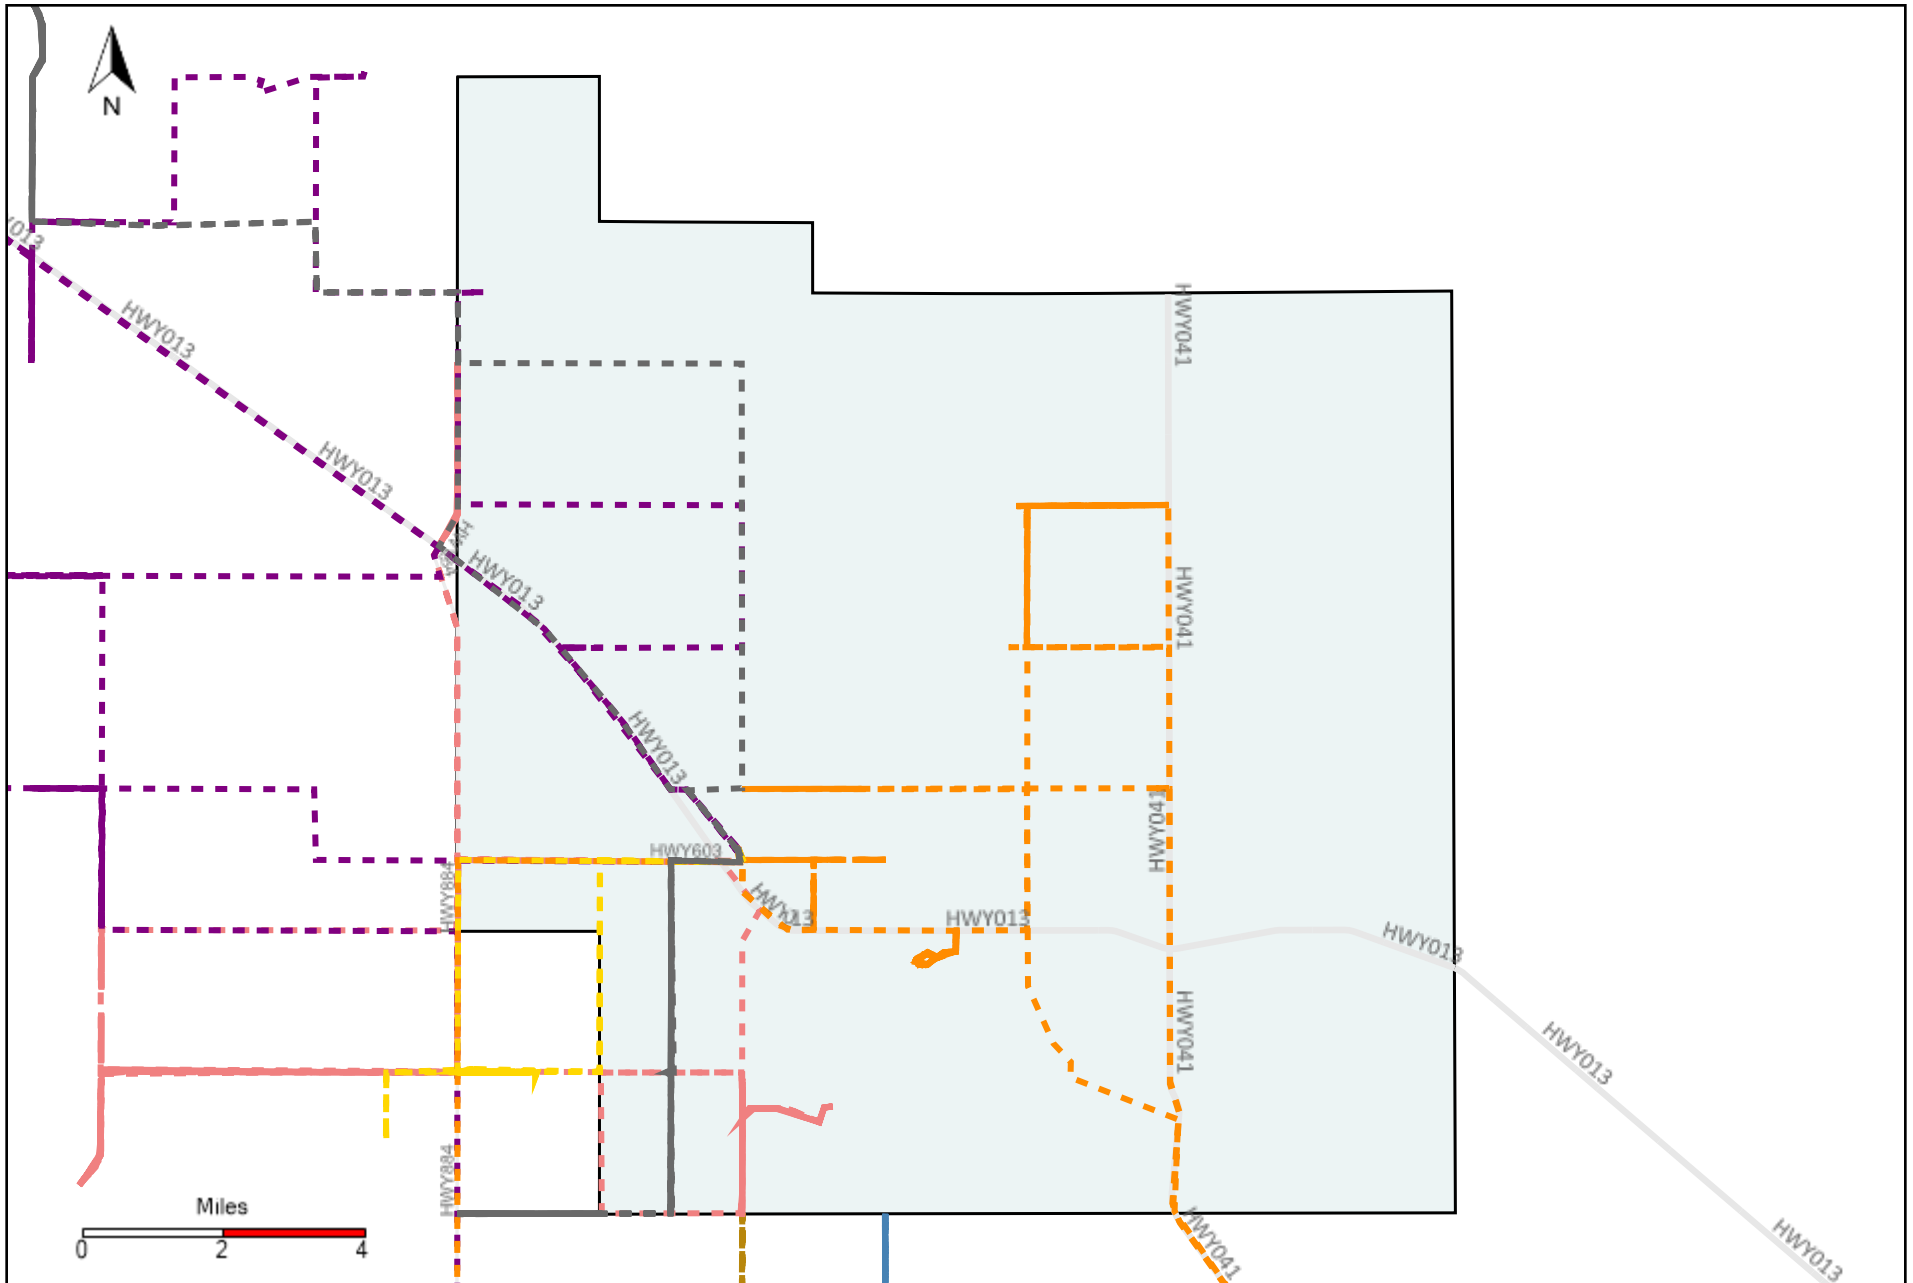

Division: 4 Grader Report(2021-06-06 ~ 2021-06-12)

Vehicle Name List	Total Distance(km)	Total Hours
*****	292.4	36 hrs 6 min 3 sec

Division: 5 Grader Report(2021-06-06 ~ 2021-06-12)

Vehicle Name List	Total Distance(km)	Total Hours
*****	1335.27	114 hrs 46 min 19 sec

Division: 6 Grader Report(2021-06-06 ~ 2021-06-12)

Vehicle Name List	Total Distance(km)	Total Hours
*****	1636.39	151 hrs 20 min 42 sec

Division: 7 Grader Report(2021-06-06 ~ 2021-06-12)

Vehicle Name List	Total Distance(km)	Total Hours
*****	1636.39	151 hrs 20 min 42 sec