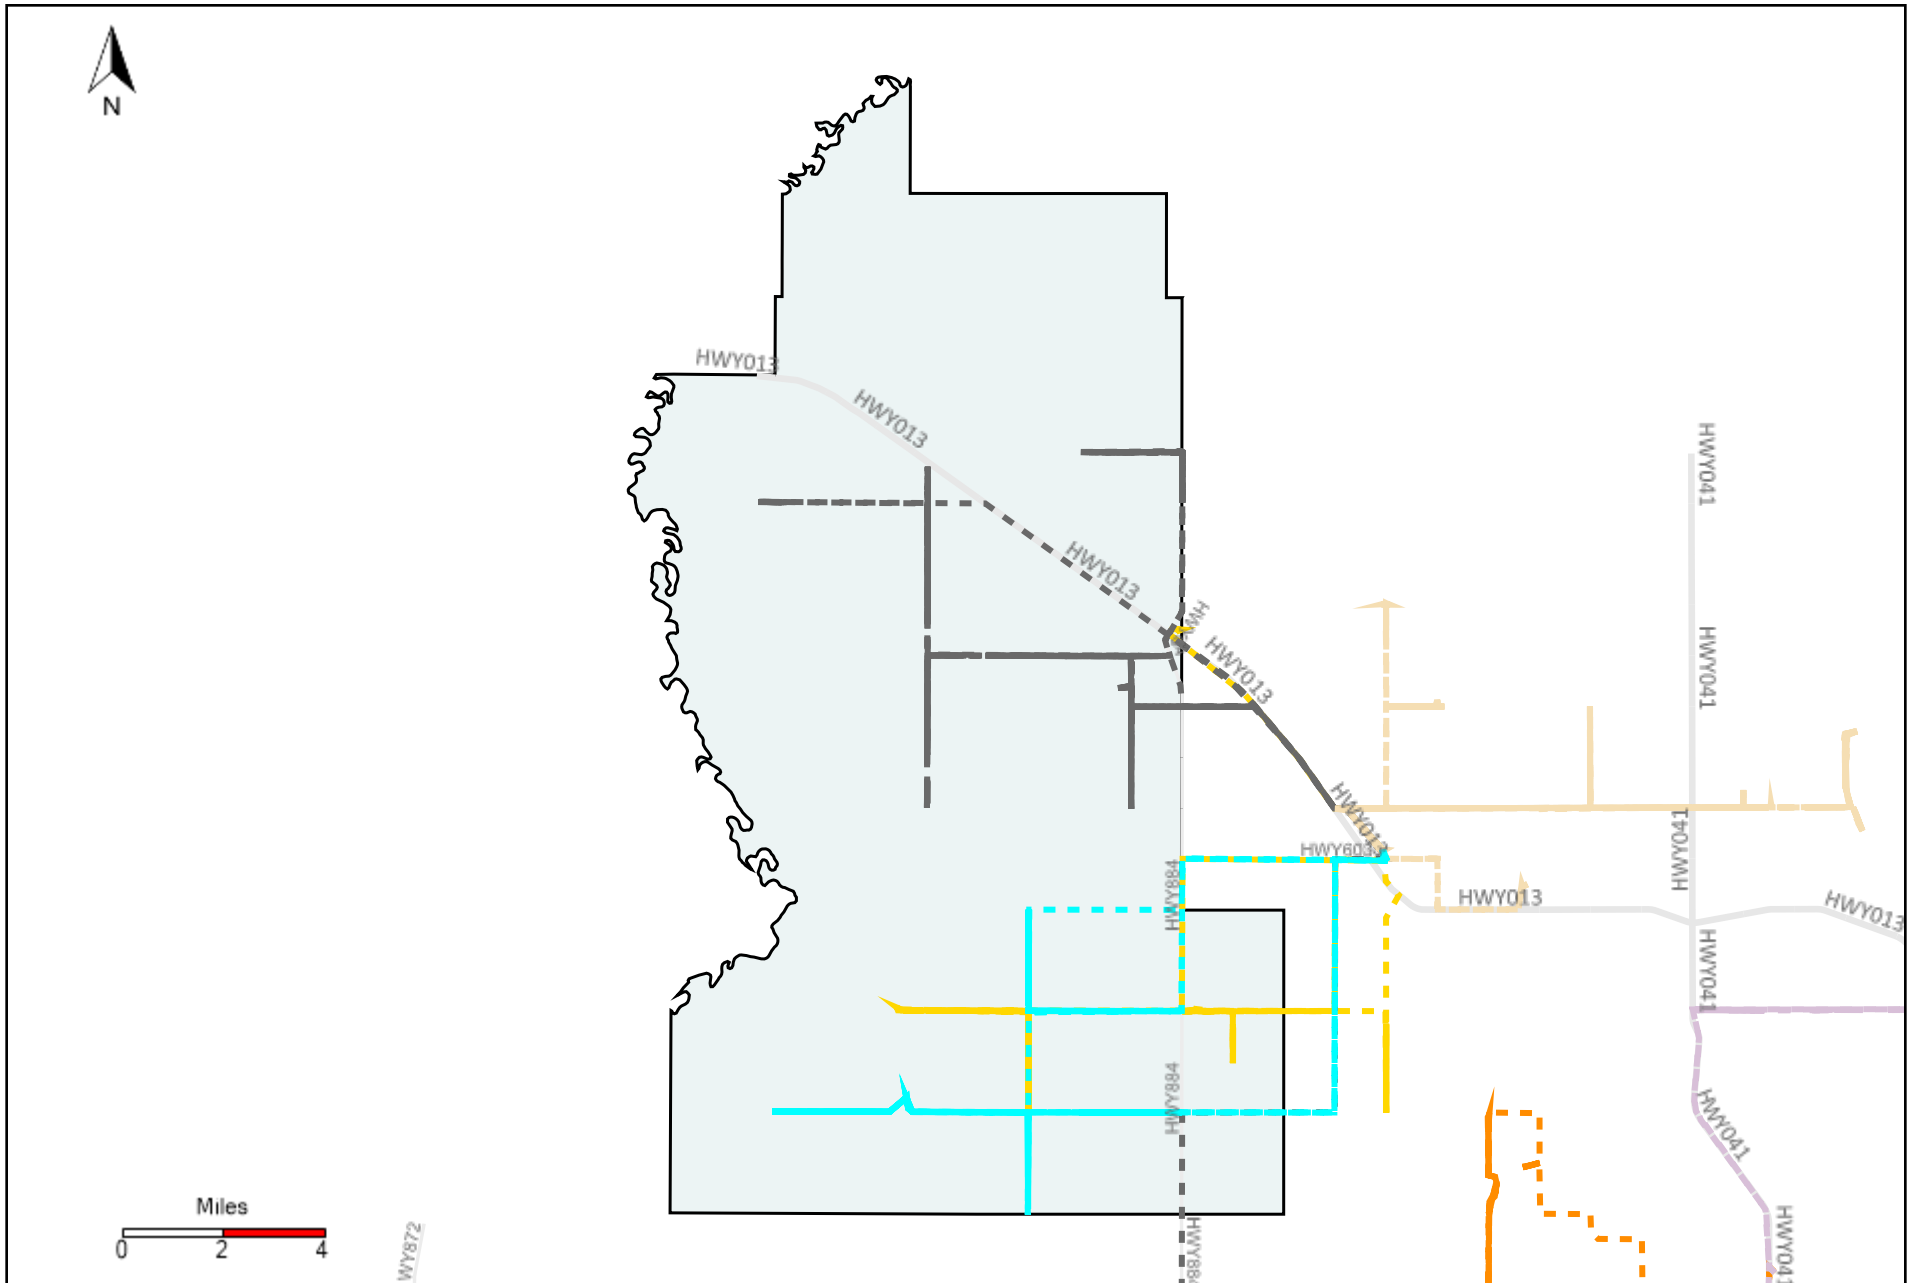

Division: 4 Grader Report(2021-05-23 ~ 2021-05-29)

Vehicle Name List	Total Distance(km)	Total Hours
*****	953.81	86 hrs 28 min 32 sec

Division: 5 Grader Report(2021-05-23 ~ 2021-05-29)

Vehicle Name List	Total Distance(km)	Total Hours
*****	1591.21	158 hrs 6 min 36 sec

Division: 6 Grader Report(2021-05-23 ~ 2021-05-29)

Vehicle Name List	Total Distance(km)	Total Hours
*****	1727.41	177 hrs 35 min 48 sec

Division: 7 Grader Report(2021-05-23 ~ 2021-05-29)

Vehicle Name List	Total Distance(km)	Total Hours
*****	906.78	93 hrs 49 min 16 sec