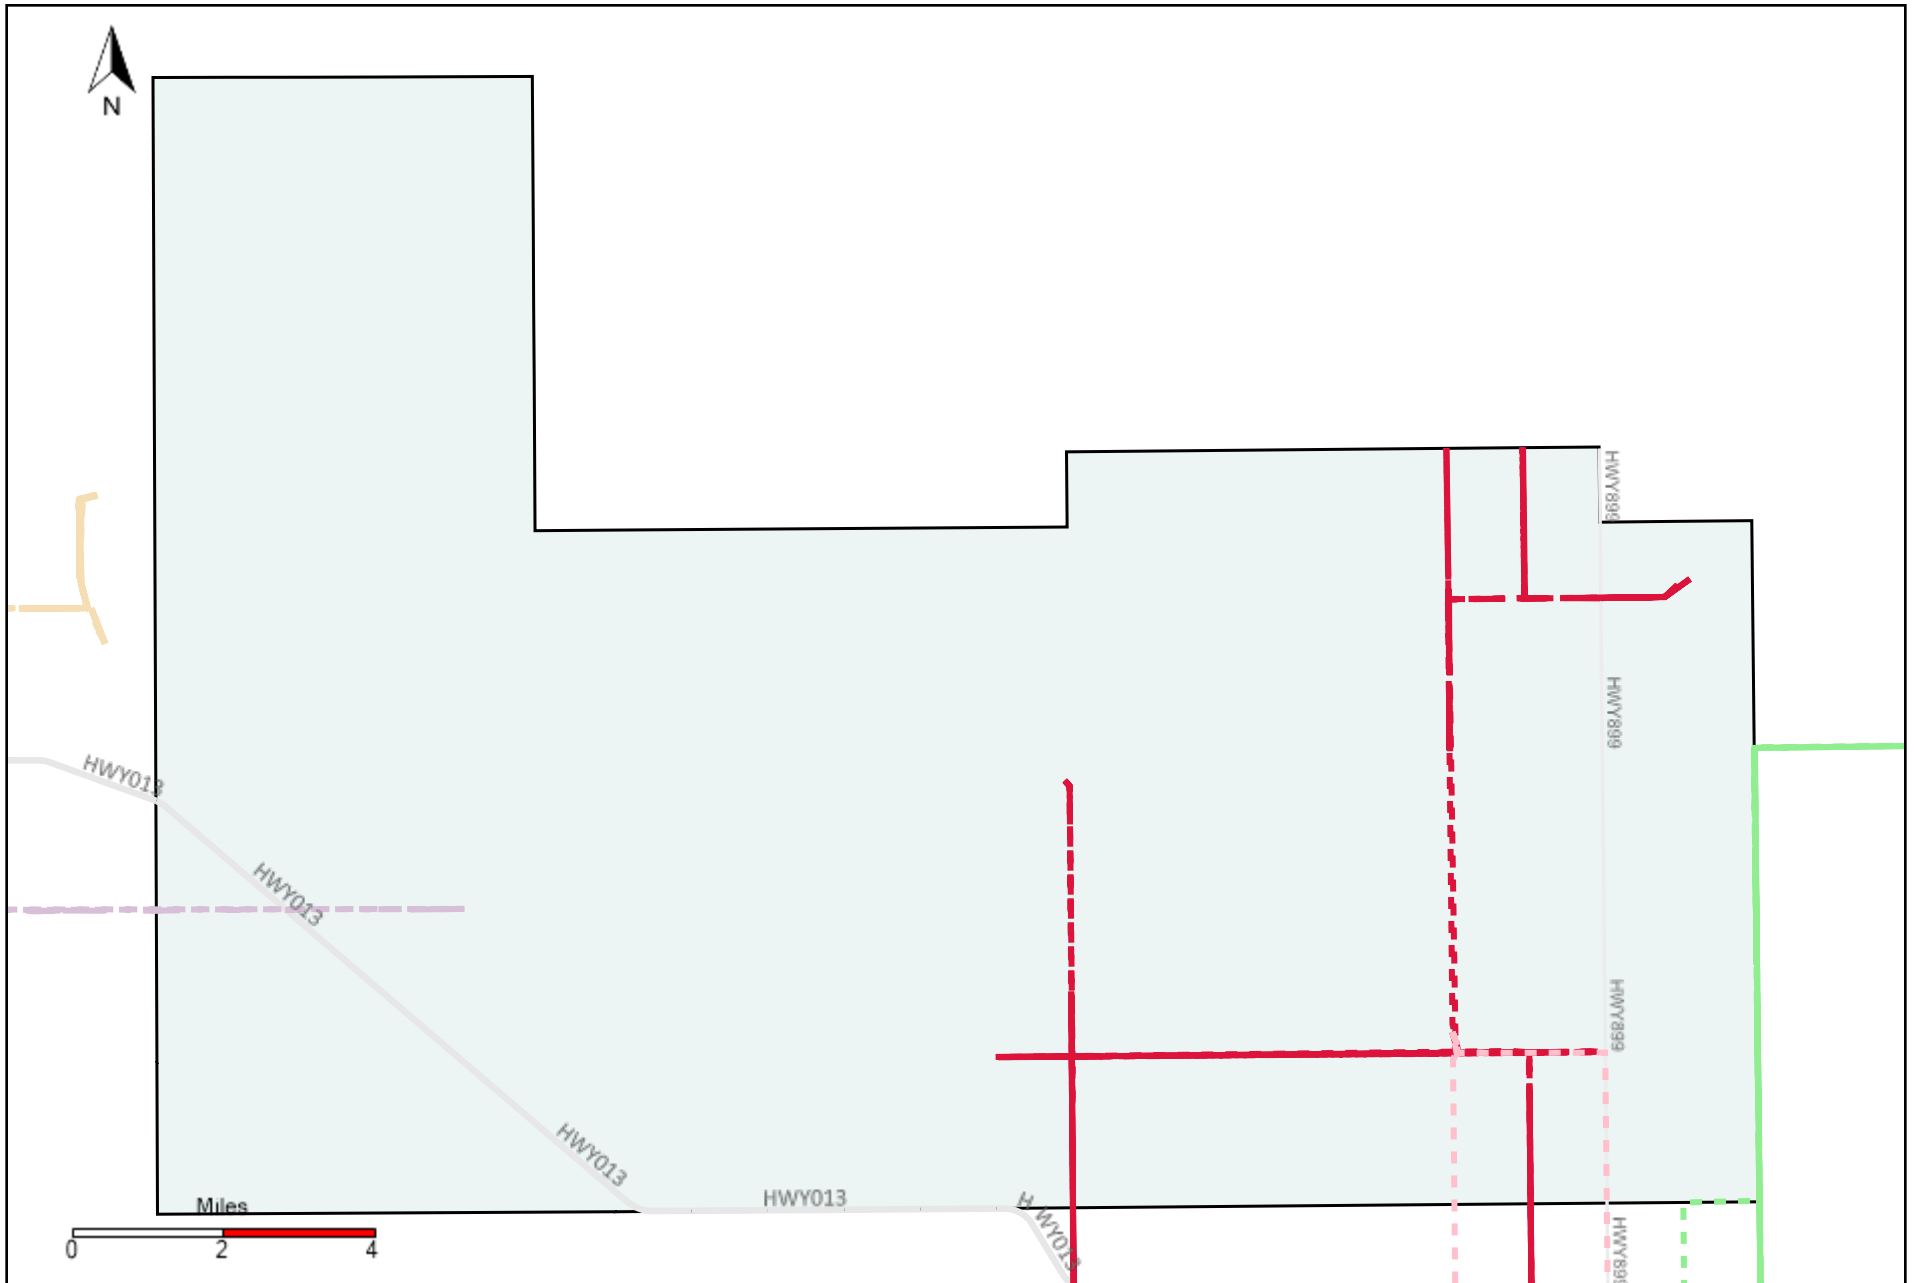

Division: 4 Grader Report(2021-05-23 ~ 2021-05-29)

Vehicle Name List	Total Distance(km)	Total Hours
*****	953.81	86 hrs 28 min 32 sec