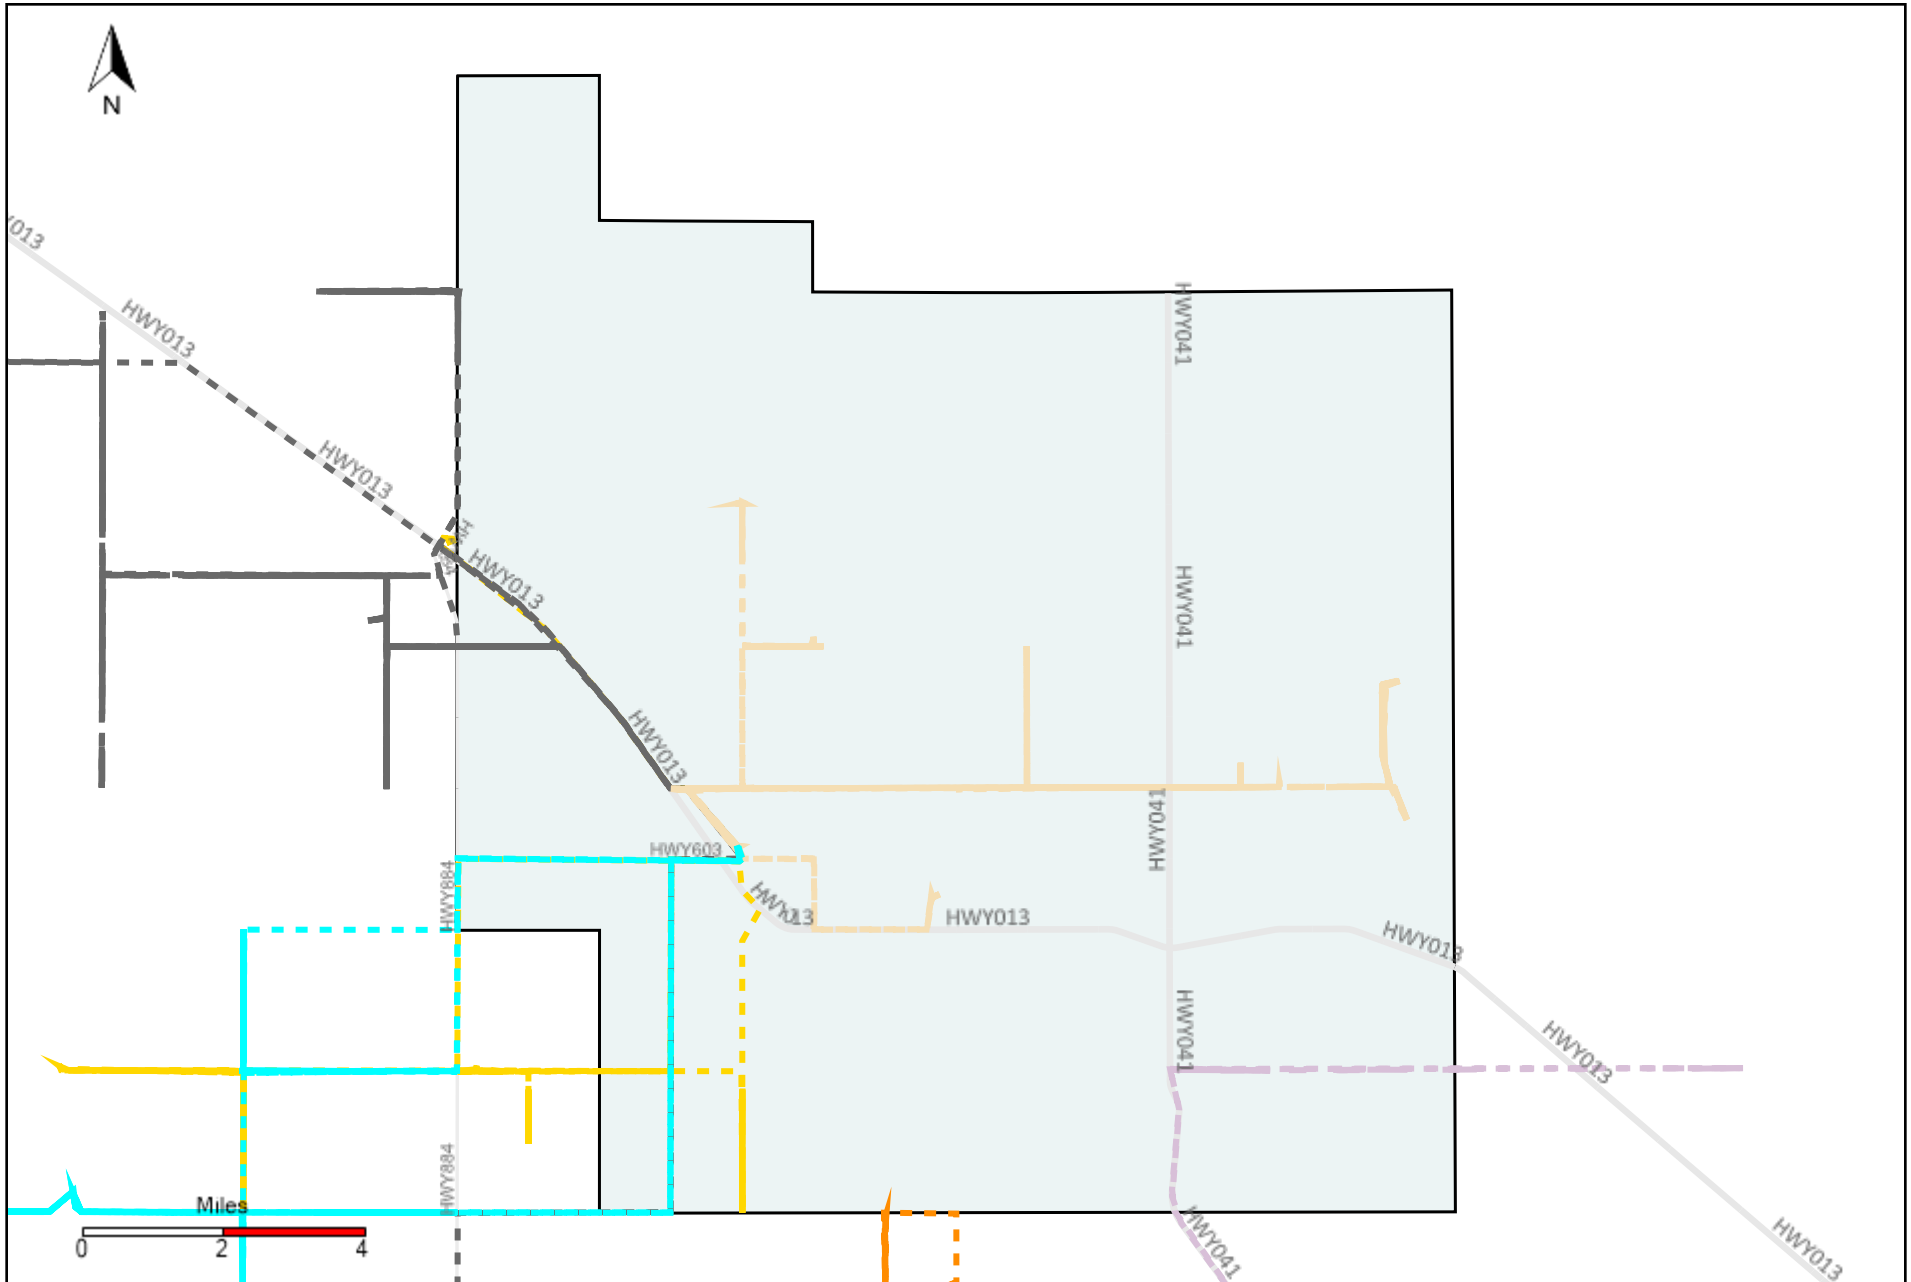

Division: 4 Grader Report(2021-05-23 ~ 2021-05-29)

Vehicle Name List	Total Distance(km)	Total Hours
*****	953.81	86 hrs 28 min 32 sec

Division: 5 Grader Report(2021-05-23 ~ 2021-05-29)

Vehicle Name List	Total Distance(km)	Total Hours
*****	1591.21	158 hrs 6 min 36 sec

Division: 6 Grader Report(2021-05-23 ~ 2021-05-29)

Vehicle Name List	Total Distance(km)	Total Hours
*****	1727.41	177 hrs 35 min 48 sec

Division: 7 Grader Report(2021-05-23 ~ 2021-05-29)

Vehicle Name List	Total Distance(km)	Total Hours
*****	906.78	93 hrs 49 min 16 sec