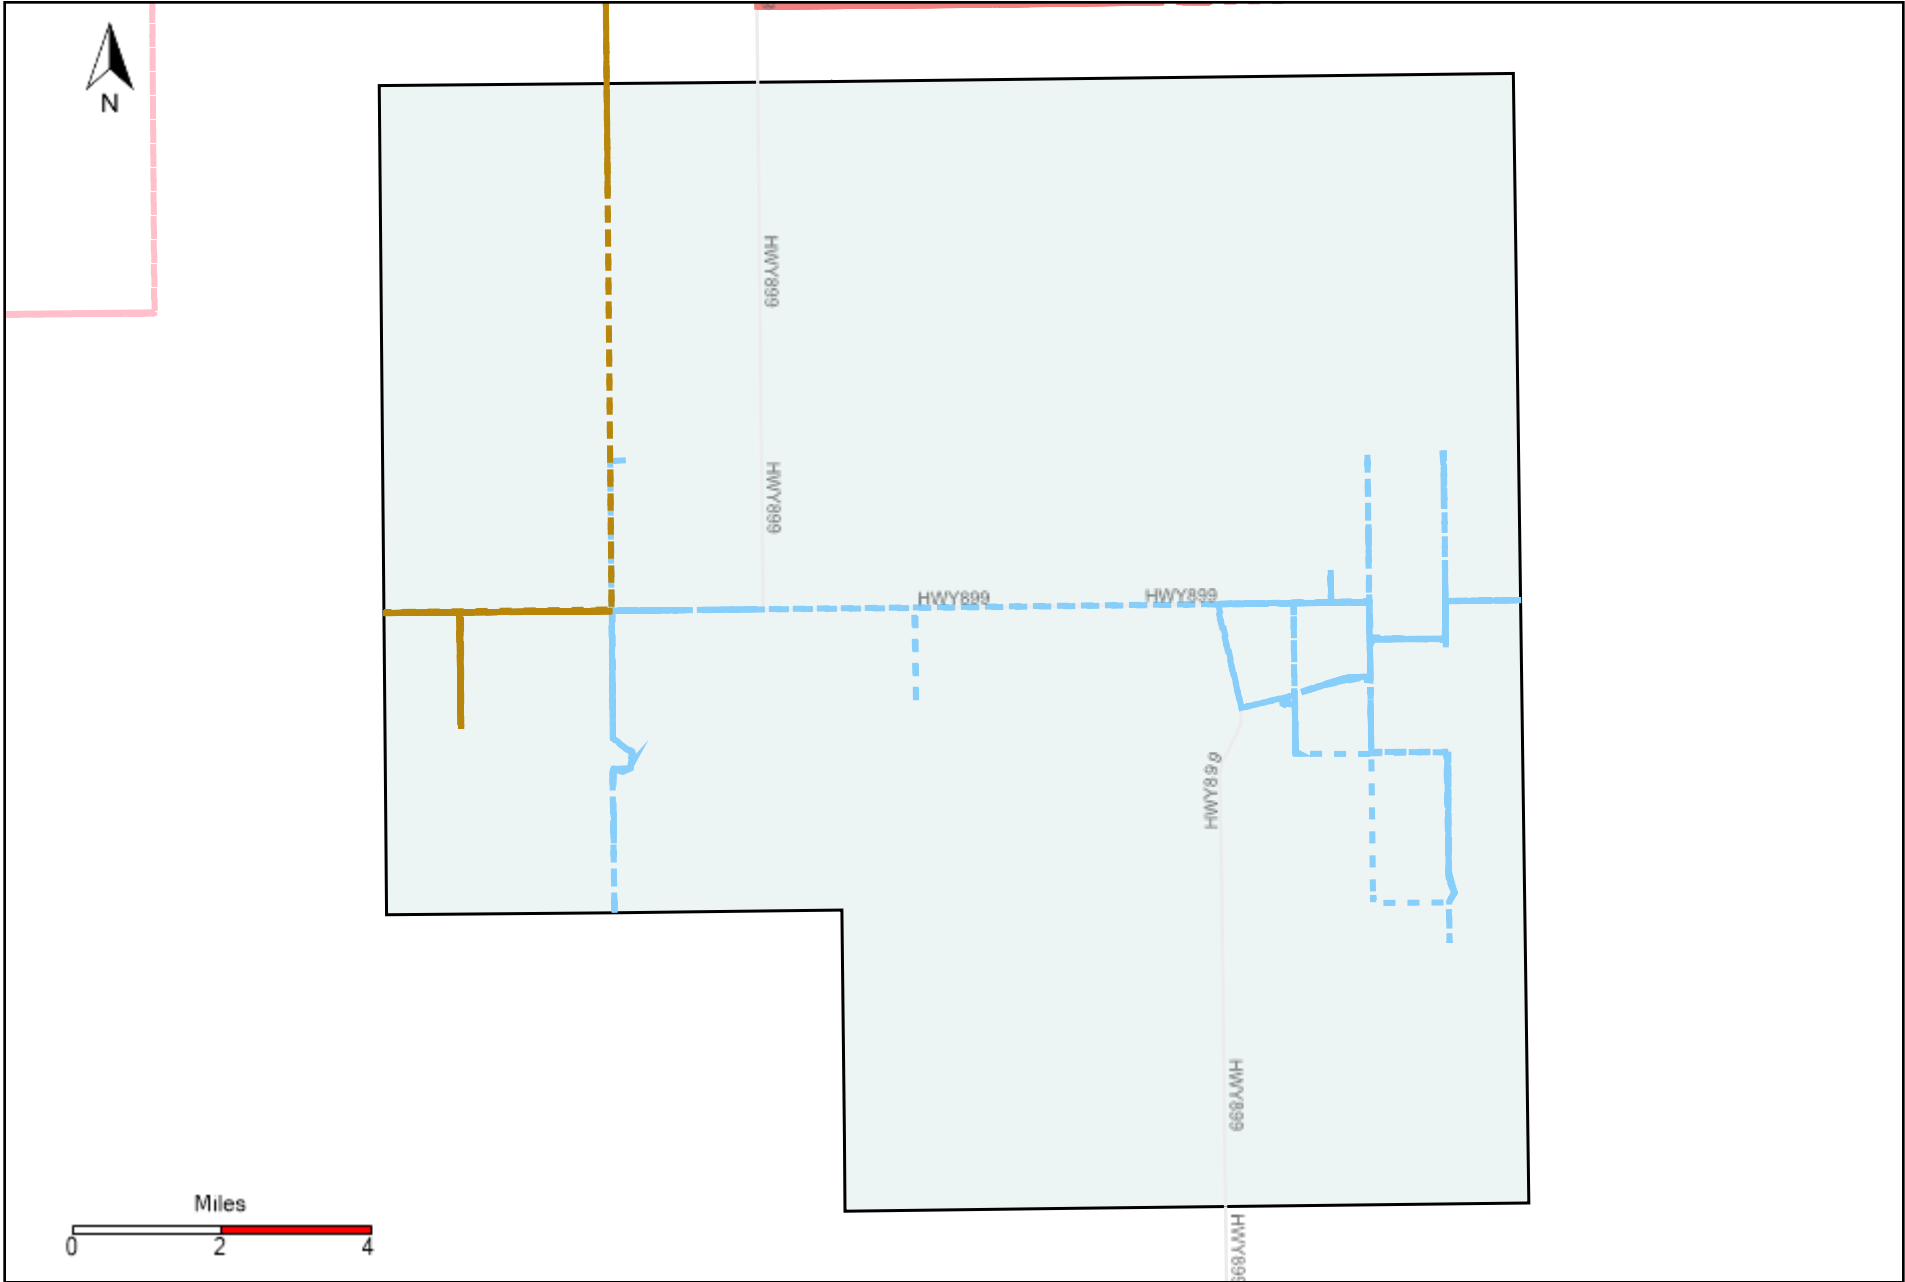

Provost Weekly Grader Report (2021-05-23 ~ 2021-05-29)

Division: 1 Grader Report(2021-05-23 ~ 2021-05-29)

Vehicle Name List	Total Distance(km)	Total Hours
*****	391.98	40 hrs 45 min 28 sec

Division: 2 Grader Report(2021-05-23 ~ 2021-05-29)

Vehicle Name List	Total Distance(km)	Total Hours
*****	476.77	42 hrs 46 min 12 sec

Division: 3 Grader Report(2021-05-23 ~ 2021-05-29)

Vehicle Name List	Total Distance(km)	Total Hours
*****	1114.72	100 hrs 40 min 4 sec

Division: 4 Grader Report(2021-05-23 ~ 2021-05-29)

Vehicle Name List	Total Distance(km)	Total Hours
*****	953.81	86 hrs 28 min 32 sec

Division: 5 Grader Report(2021-05-23 ~ 2021-05-29)

Vehicle Name List	Total Distance(km)	Total Hours
*****	1591.21	158 hrs 6 min 36 sec

Division: 6 Grader Report(2021-05-23 ~ 2021-05-29)

Vehicle Name List	Total Distance(km)	Total Hours
*****	1727.41	177 hrs 35 min 48 sec

Division: 7 Grader Report(2021-05-23 ~ 2021-05-29)

Vehicle Name List	Total Distance(km)	Total Hours
*****	906.78	93 hrs 49 min 16 sec