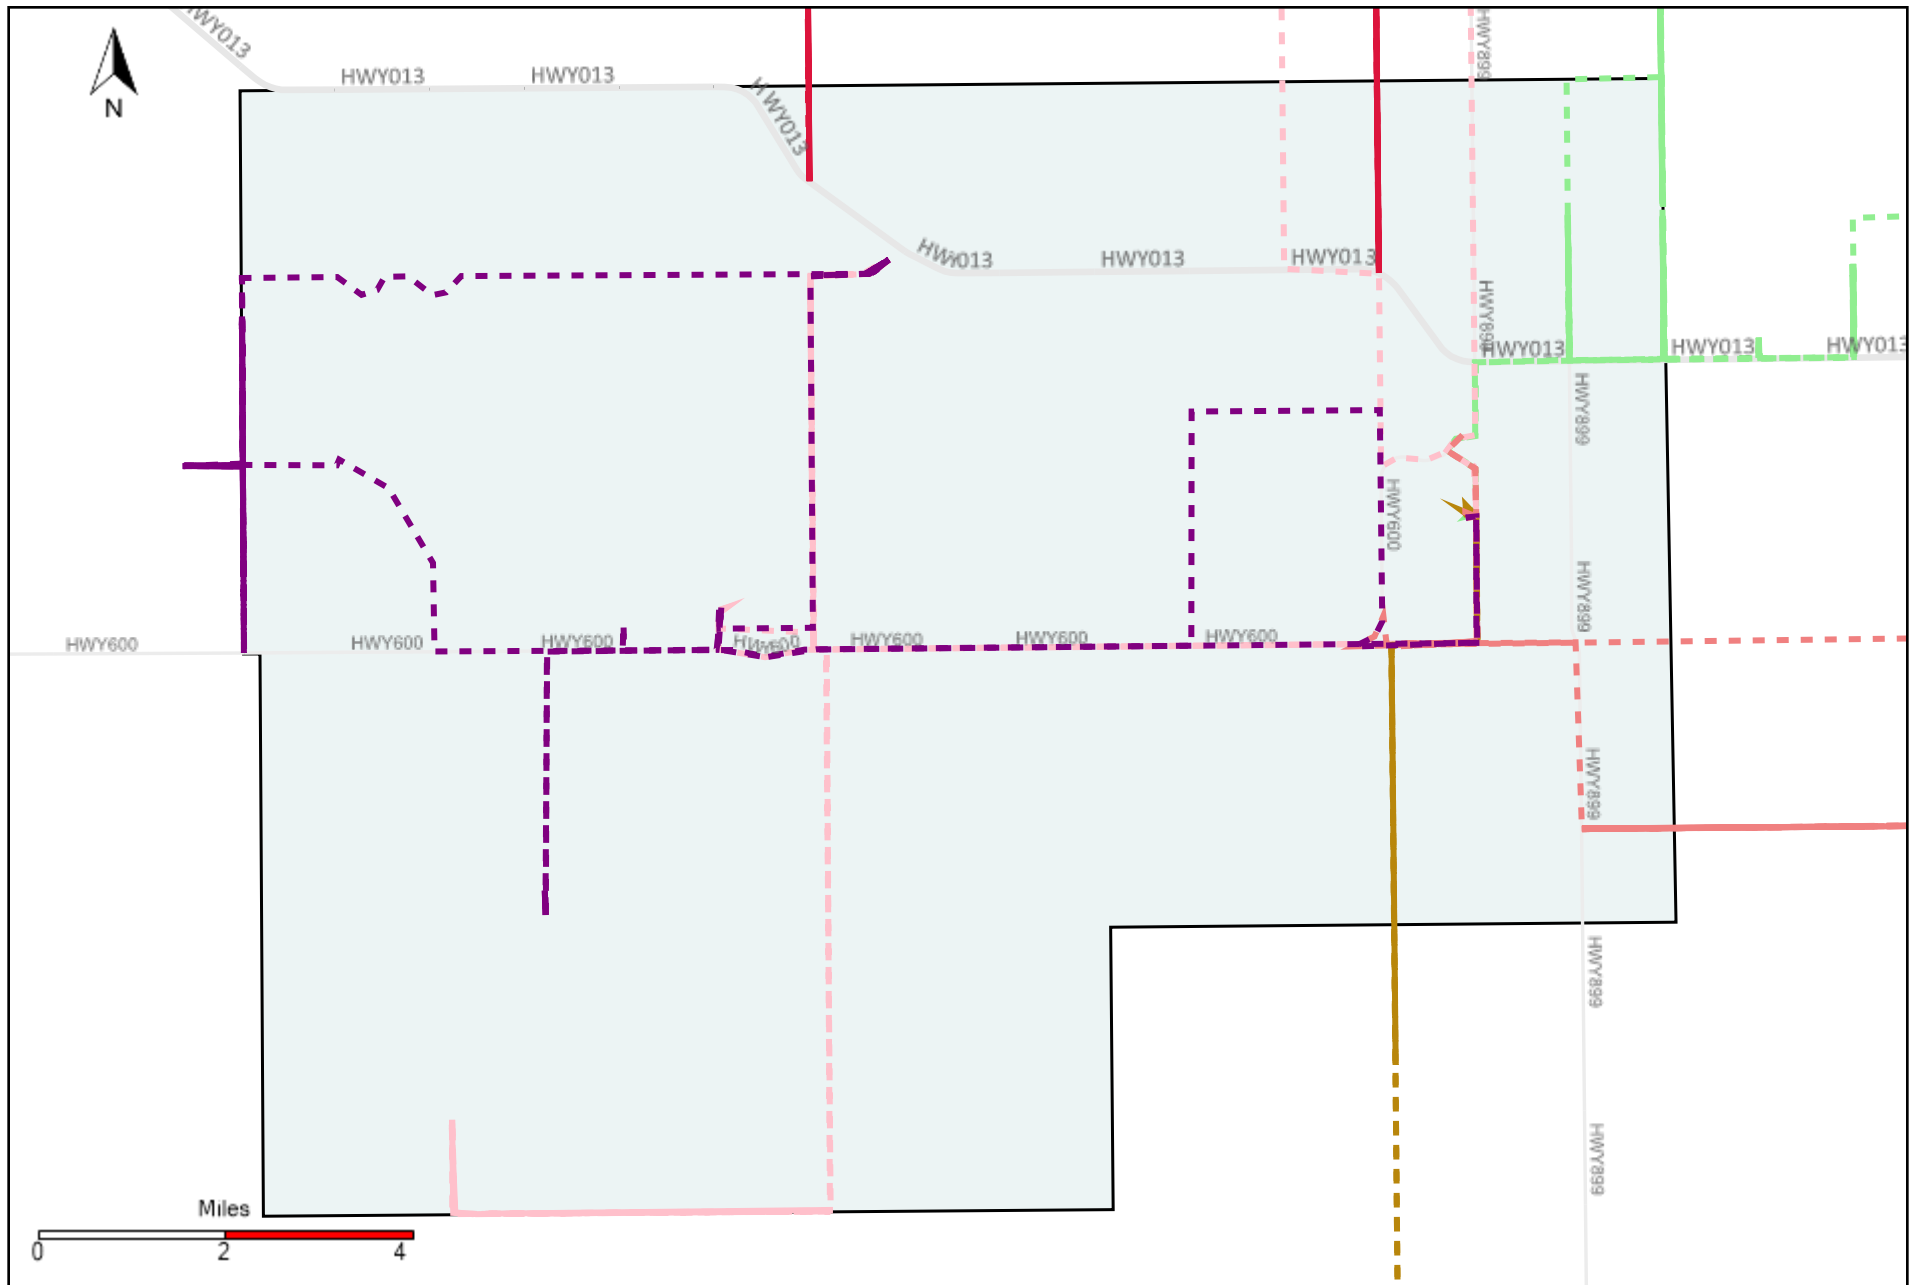

Provost Weekly Grader Report (2021-05-23 ~ 2021-05-29)

Division: 1 Grader Report(2021-05-23 ~ 2021-05-29)

Vehicle Name List	Total Distance(km)	Total Hours
*****	391.98	40 hrs 45 min 28 sec

Division: 2 Grader Report(2021-05-23 ~ 2021-05-29)

Vehicle Name List	Total Distance(km)	Total Hours
*****	476.77	42 hrs 46 min 12 sec

Division: 3 Grader Report(2021-05-23 ~ 2021-05-29)

Vehicle Name List	Total Distance(km)	Total Hours
*****	1114.72	100 hrs 40 min 4 sec

Division: 4 Grader Report(2021-05-23 ~ 2021-05-29)

Vehicle Name List	Total Distance(km)	Total Hours
*****	953.81	86 hrs 28 min 32 sec

Division: 5 Grader Report(2021-05-23 ~ 2021-05-29)

Vehicle Name List	Total Distance(km)	Total Hours
*****	1591.21	158 hrs 6 min 36 sec

Division: 6 Grader Report(2021-05-23 ~ 2021-05-29)

Vehicle Name List	Total Distance(km)	Total Hours
*****	1727.41	177 hrs 35 min 48 sec

Division: 7 Grader Report(2021-05-23 ~ 2021-05-29)

Vehicle Name List	Total Distance(km)	Total Hours
*****	906.78	93 hrs 49 min 16 sec