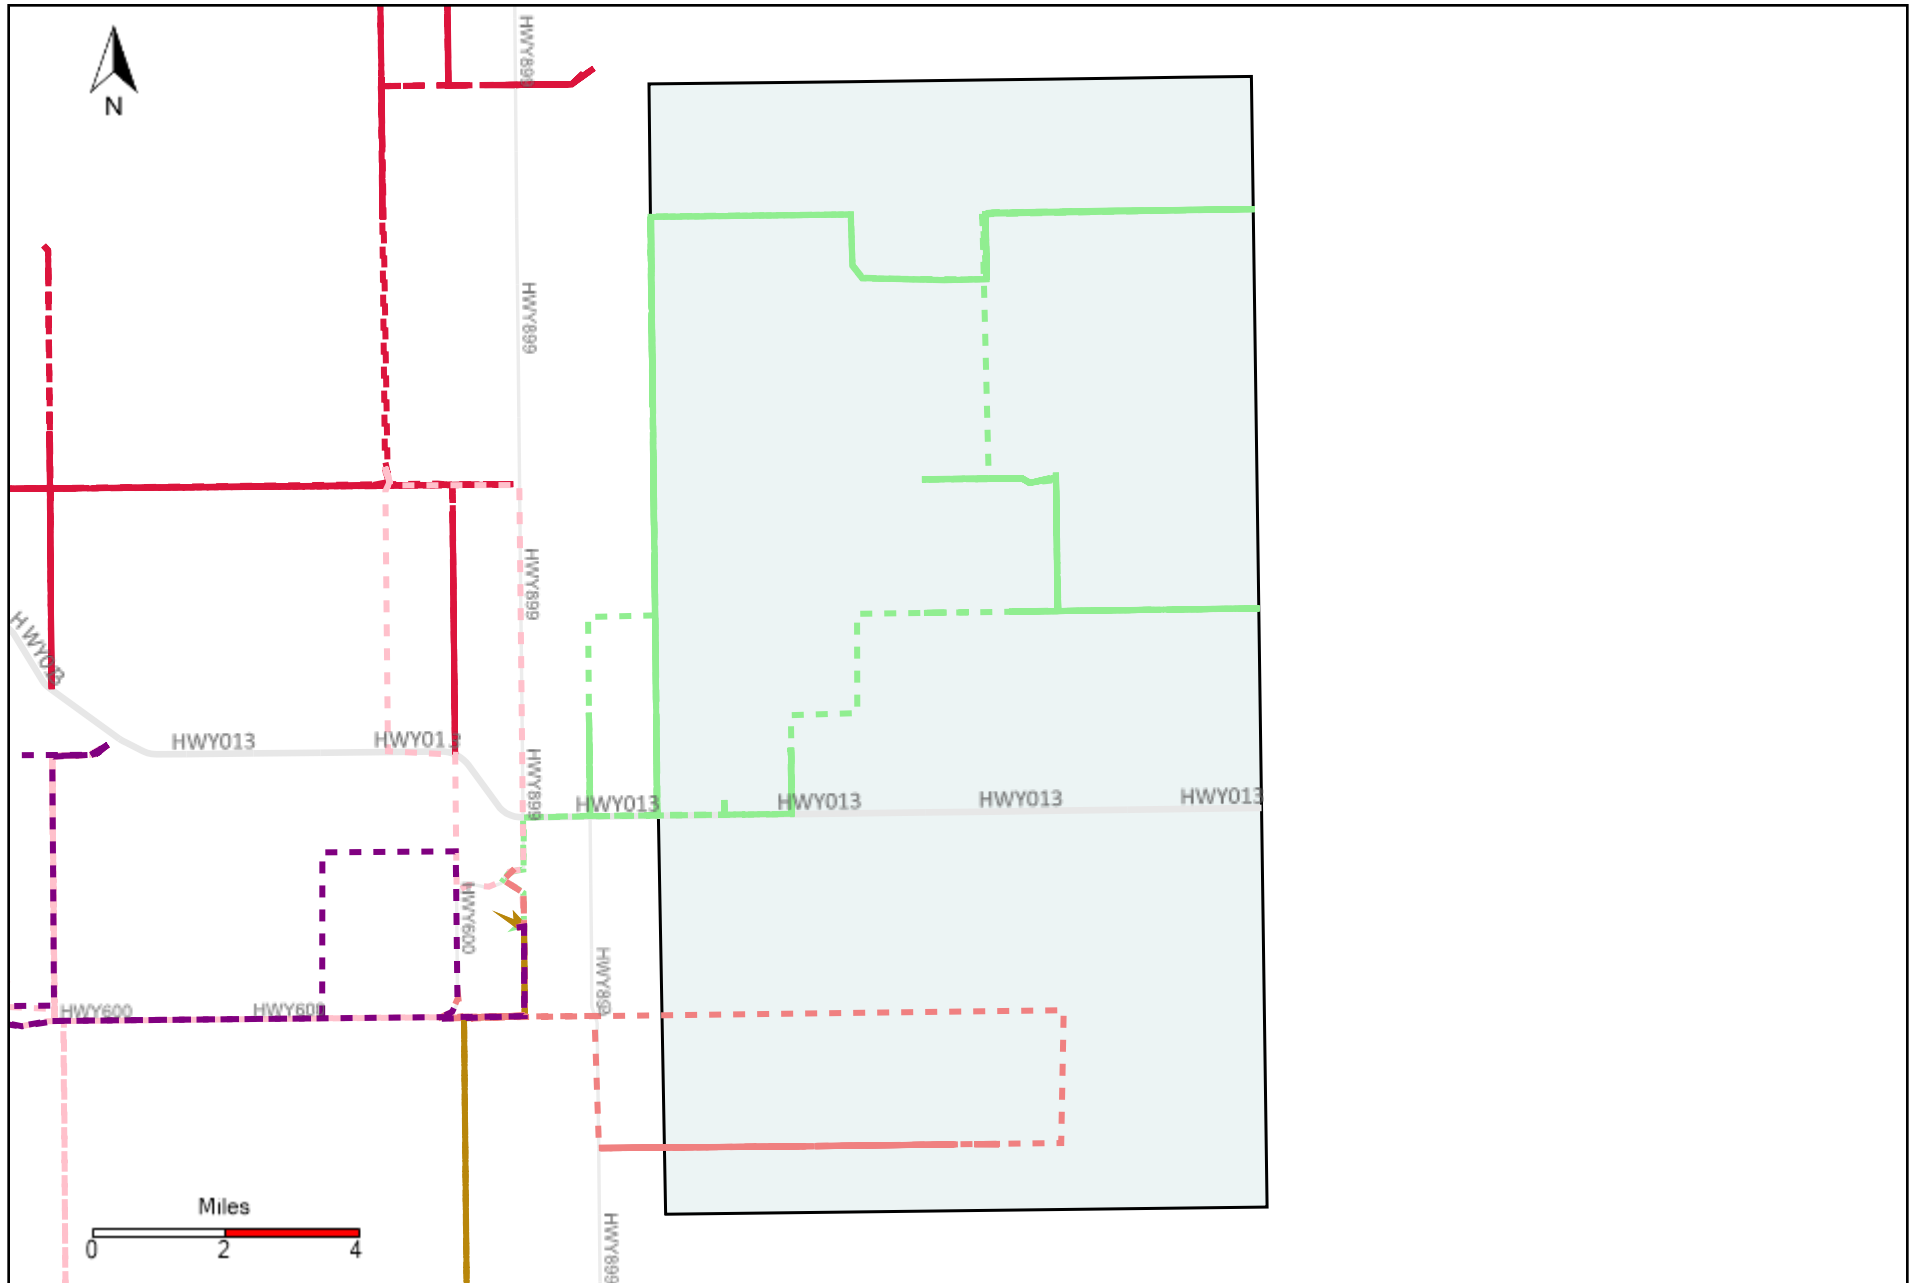

Provost Weekly Grader Report (2021-05-23 ~ 2021-05-29)

Division: 1 Grader Report(2021-05-23 ~ 2021-05-29)

Vehicle Name List	Total Distance(km)	Total Hours
*****	391.98	40 hrs 45 min 28 sec

Division: 2 Grader Report(2021-05-23 ~ 2021-05-29)

Vehicle Name List	Total Distance(km)	Total Hours
*****	476.77	42 hrs 46 min 12 sec

Division: 3 Grader Report(2021-05-23 ~ 2021-05-29)

Vehicle Name List	Total Distance(km)	Total Hours
*****	1114.72	100 hrs 40 min 4 sec

Division: 4 Grader Report(2021-05-23 ~ 2021-05-29)

Vehicle Name List	Total Distance(km)	Total Hours
*****	953.81	86 hrs 28 min 32 sec

Division: 5 Grader Report(2021-05-23 ~ 2021-05-29)

Vehicle Name List	Total Distance(km)	Total Hours
*****	1591.21	158 hrs 6 min 36 sec

Division: 6 Grader Report(2021-05-23 ~ 2021-05-29)

Vehicle Name List	Total Distance(km)	Total Hours
*****	1727.41	177 hrs 35 min 48 sec

Division: 7 Grader Report(2021-05-23 ~ 2021-05-29)

Vehicle Name List	Total Distance(km)	Total Hours
*****	906.78	93 hrs 49 min 16 sec