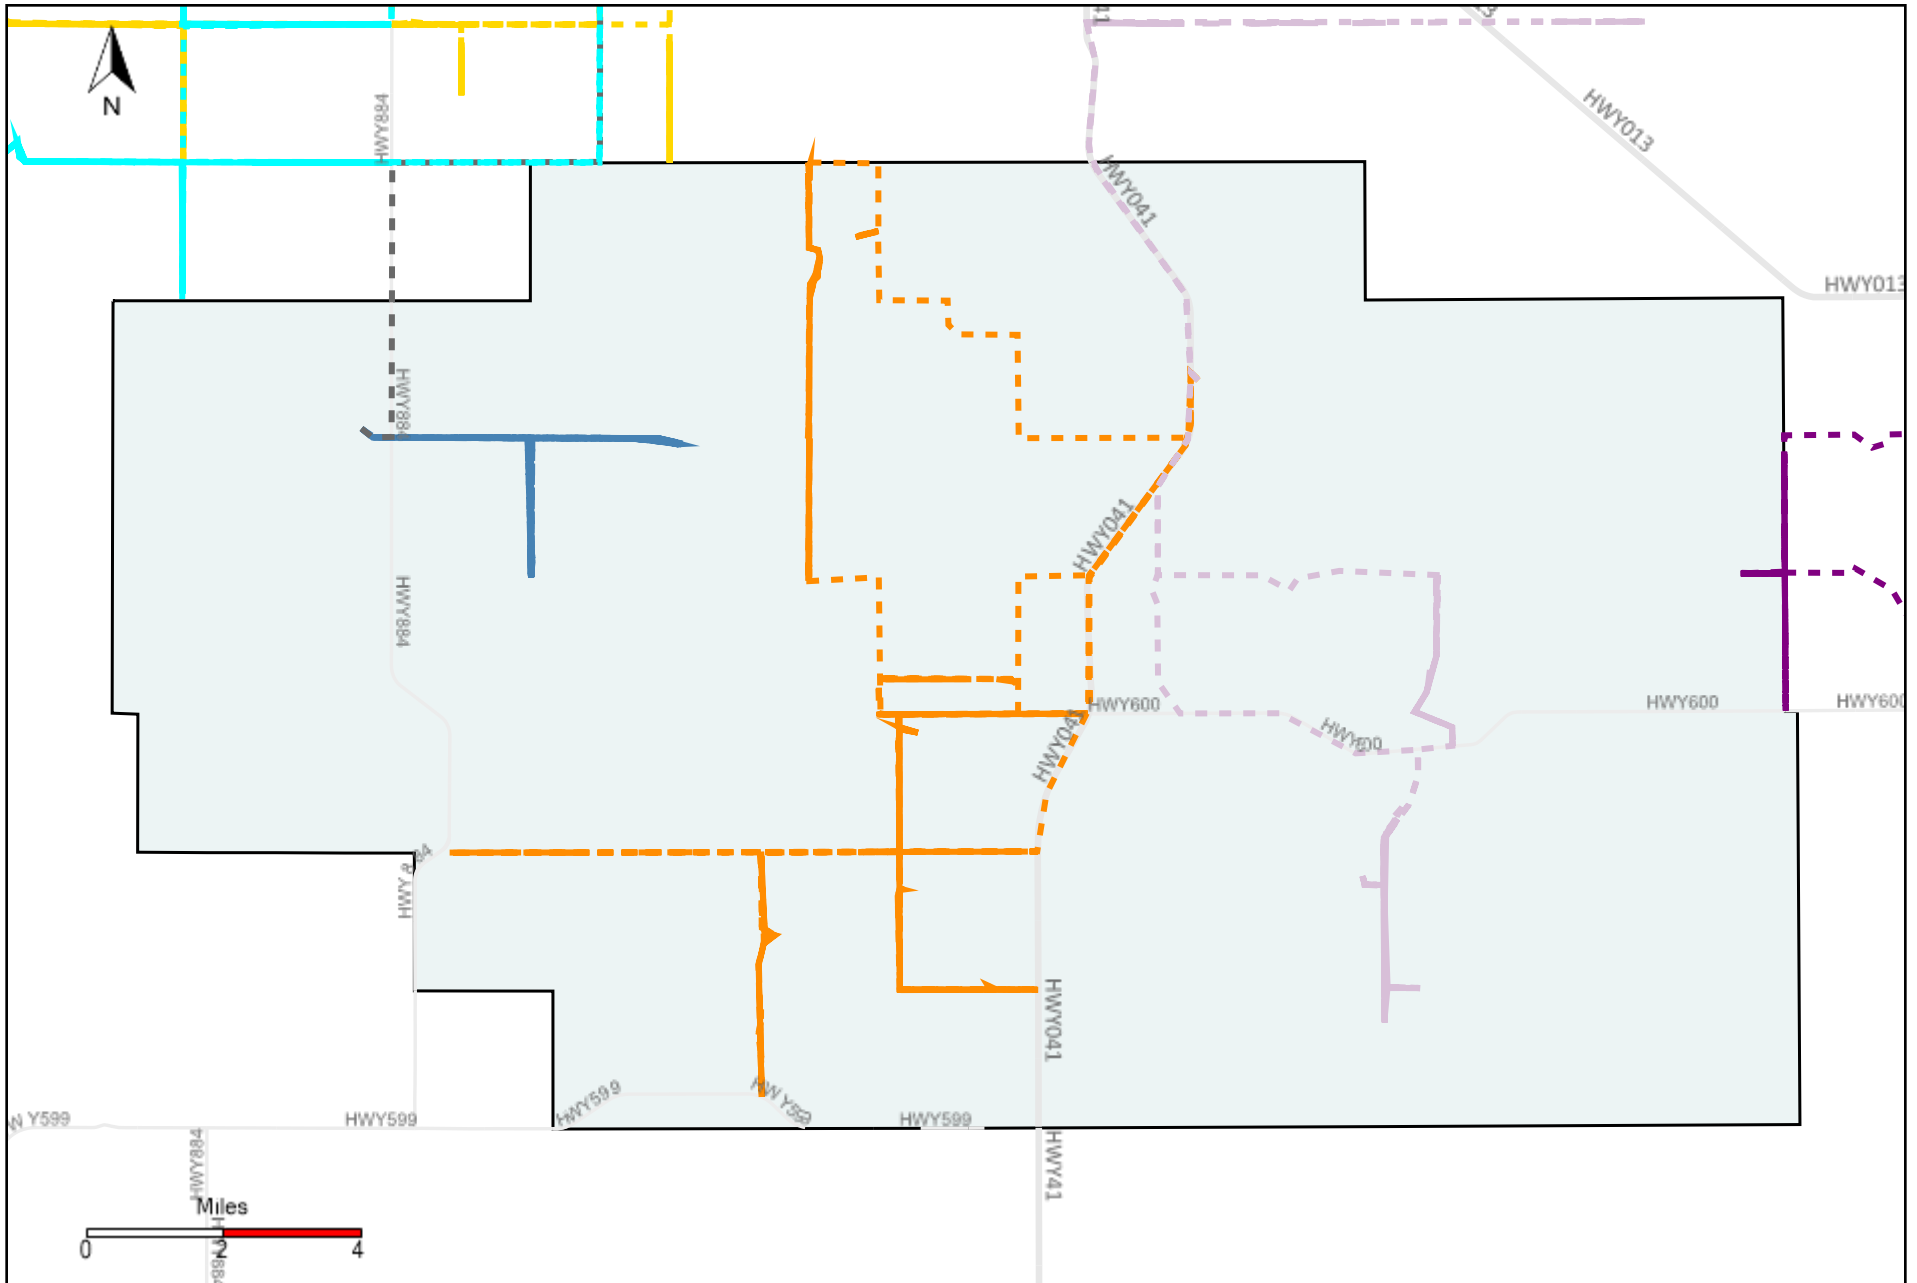

Provost Weekly Grader Report (2021-05-23 ~ 2021-05-29)

Division: 1 Grader Report(2021-05-23 ~ 2021-05-29)

Vehicle Name List	Total Distance(km)	Total Hours
*****	391.98	40 hrs 45 min 28 sec

Division: 2 Grader Report(2021-05-23 ~ 2021-05-29)

Vehicle Name List	Total Distance(km)	Total Hours
*****	476.77	42 hrs 46 min 12 sec

Division: 3 Grader Report(2021-05-23 ~ 2021-05-29)

Vehicle Name List	Total Distance(km)	Total Hours
*****	1114.72	100 hrs 40 min 4 sec

Division: 4 Grader Report(2021-05-23 ~ 2021-05-29)

Vehicle Name List	Total Distance(km)	Total Hours
*****	953.81	86 hrs 28 min 32 sec

Division: 5 Grader Report(2021-05-23 ~ 2021-05-29)

Vehicle Name List	Total Distance(km)	Total Hours
*****	1591.21	158 hrs 6 min 36 sec

Division: 6 Grader Report(2021-05-23 ~ 2021-05-29)

Vehicle Name List	Total Distance(km)	Total Hours
*****	1727.41	177 hrs 35 min 48 sec

Division: 7 Grader Report(2021-05-23 ~ 2021-05-29)

Vehicle Name List	Total Distance(km)	Total Hours
*****	906.78	93 hrs 49 min 16 sec