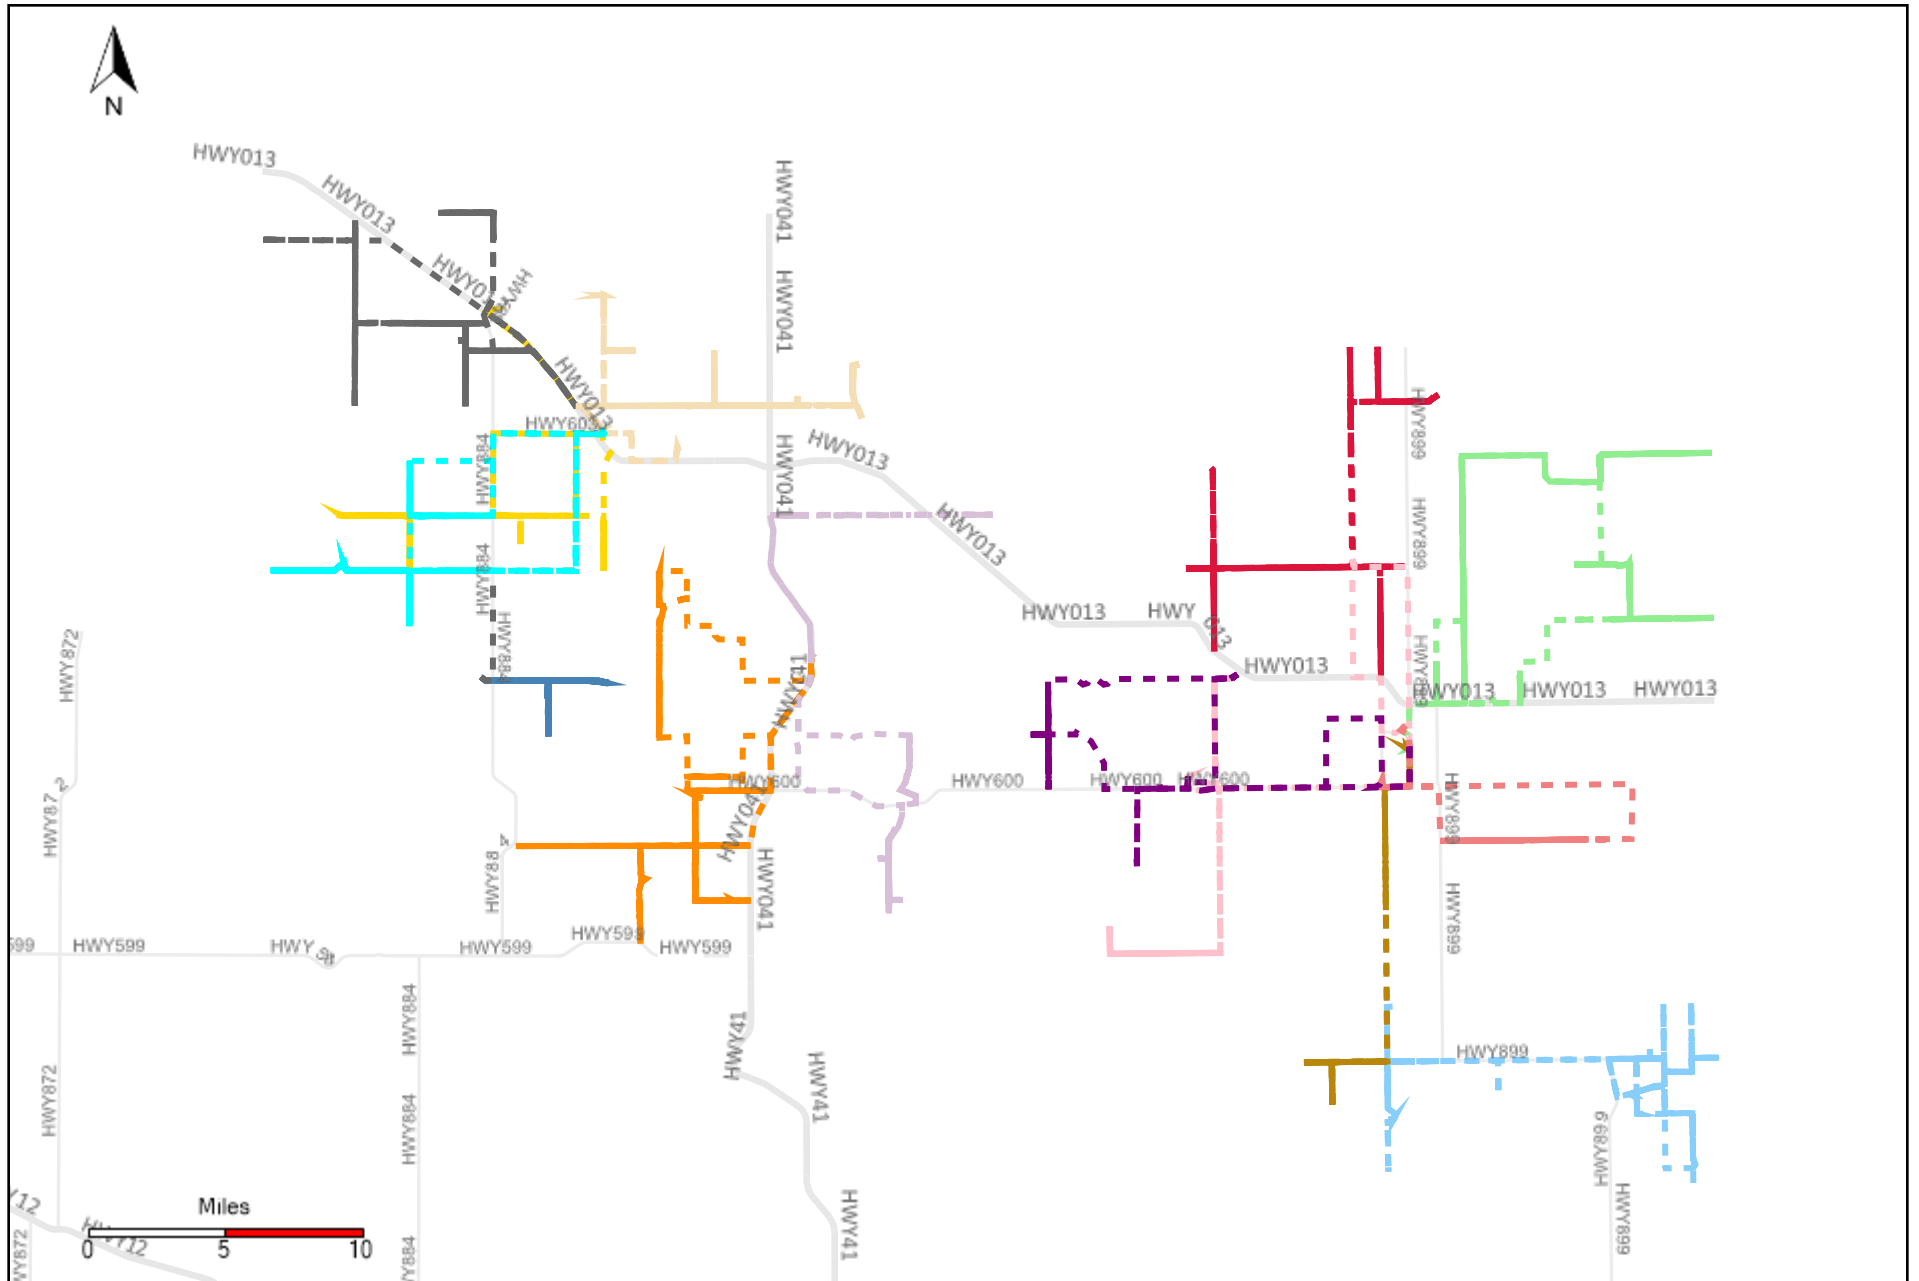

Provost Weekly Grader Report (2021-05-23 ~ 2021-05-29)

Division: 1 Grader Report(2021-05-23 ~ 2021-05-29)

Vehicle Name List	Total Distance(km)	Total Hours
*****	391.98	40 hrs 45 min 28 sec

Division: 2 Grader Report(2021-05-23 ~ 2021-05-29)

Vehicle Name List	Total Distance(km)	Total Hours
*****	476.77	42 hrs 46 min 12 sec

Division: 3 Grader Report(2021-05-23 ~ 2021-05-29)

Vehicle Name List	Total Distance(km)	Total Hours
*****	1114.72	100 hrs 40 min 4 sec

Division: 4 Grader Report(2021-05-23 ~ 2021-05-29)

Vehicle Name List	Total Distance(km)	Total Hours
*****	953.81	86 hrs 28 min 32 sec

Division: 5 Grader Report(2021-05-23 ~ 2021-05-29)

Vehicle Name List	Total Distance(km)	Total Hours
*****	1591.21	158 hrs 6 min 36 sec

Division: 6 Grader Report(2021-05-23 ~ 2021-05-29)

Vehicle Name List	Total Distance(km)	Total Hours
*****	1727.41	177 hrs 35 min 48 sec

Division: 7 Grader Report(2021-05-23 ~ 2021-05-29)

Vehicle Name List	Total Distance(km)	Total Hours
*****	906.78	93 hrs 49 min 16 sec