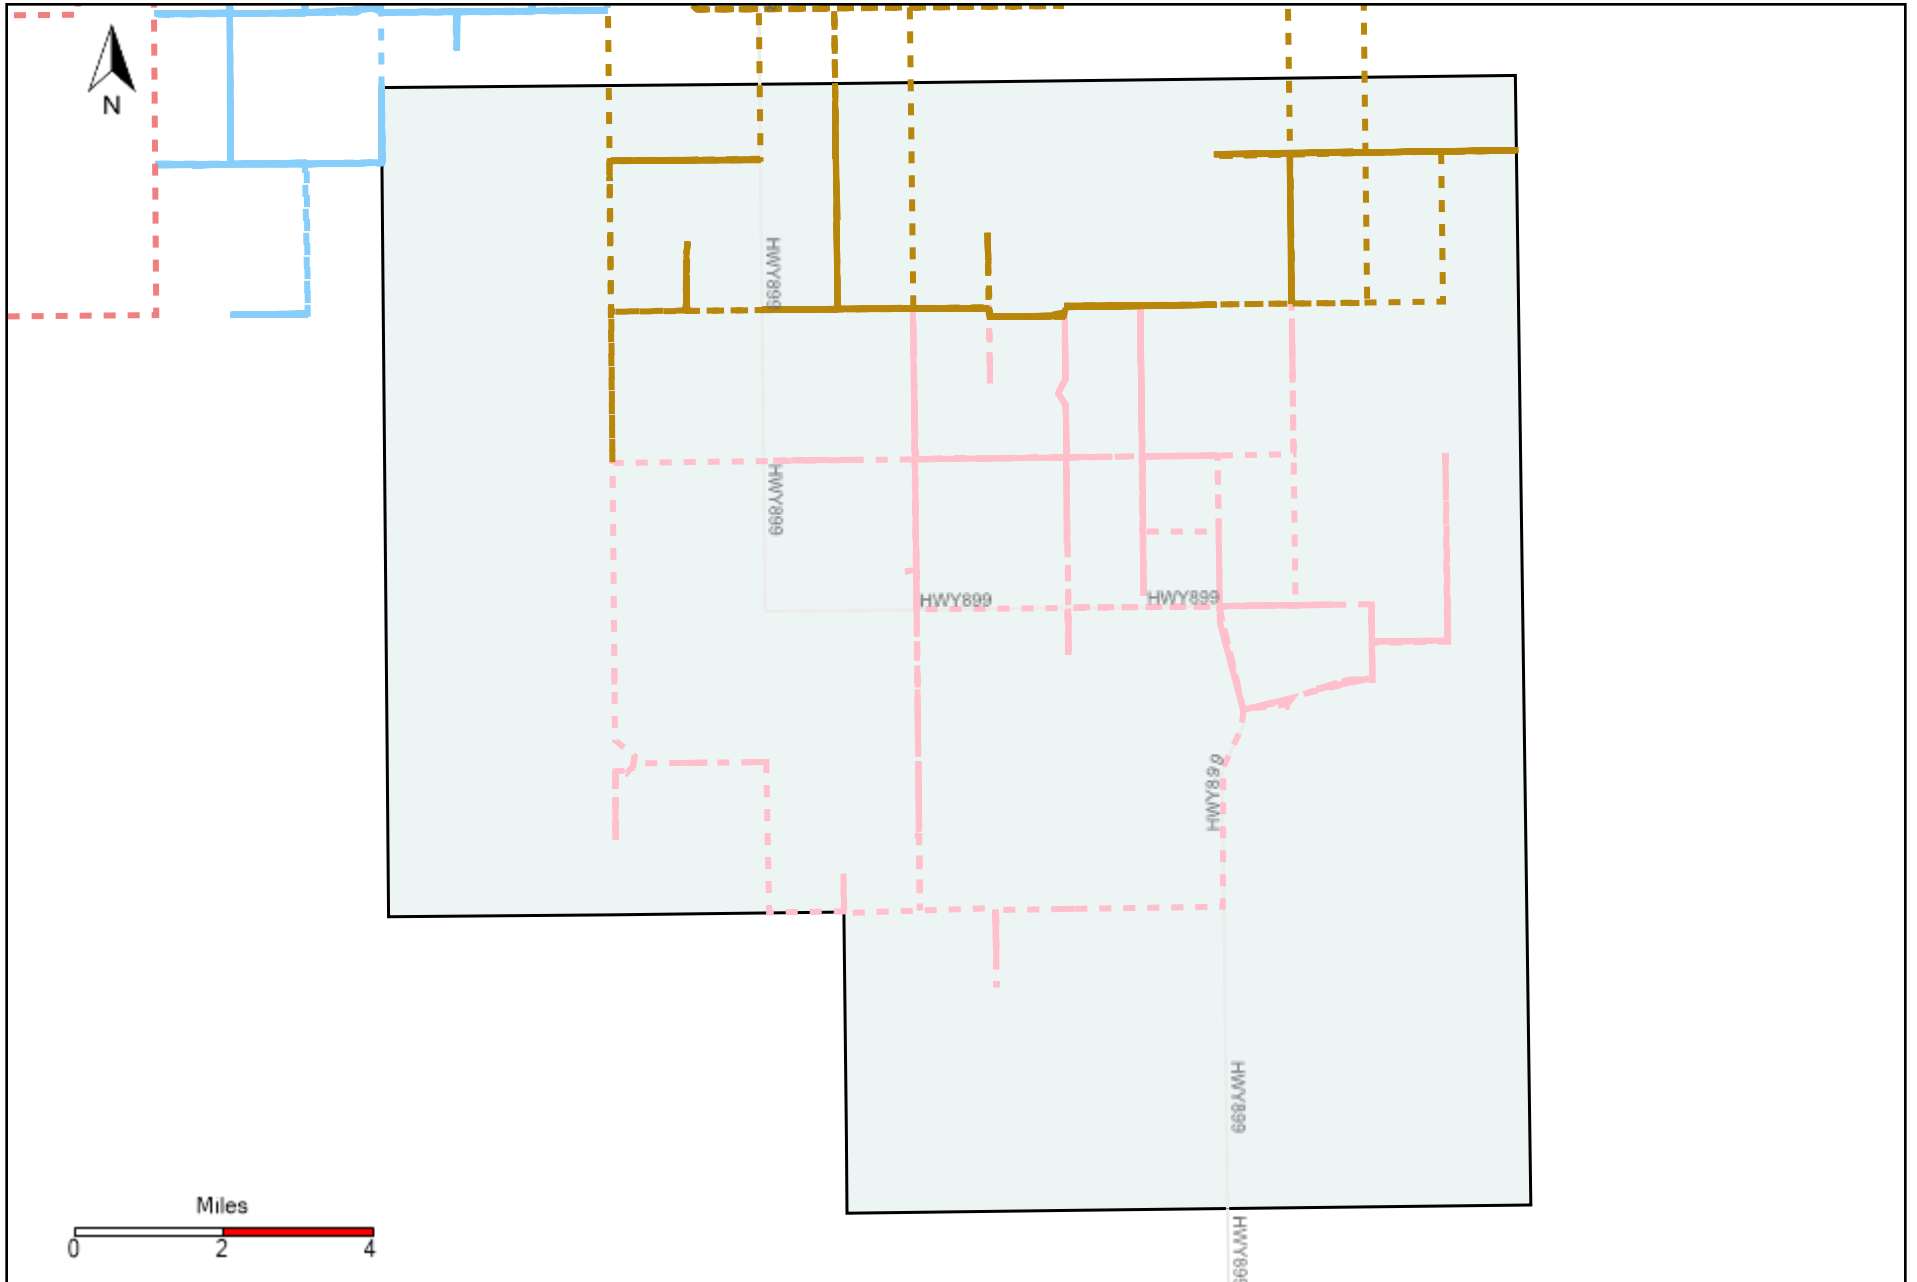

Division: 1 Grader Report(2021-05-16 ~ 2021-05-22)

Vehicle Name List	Total Distance(km)	Total Hours
*****	1155.33	120 hrs 4 min 37 sec

Division: 2 Grader Report(2021-05-16 ~ 2021-05-22)

Vehicle Name List	Total Distance(km)	Total Hours
*****	745.23	72 hrs 20 min 57 sec

Division: 3 Grader Report(2021-05-16 ~ 2021-05-22)

Vehicle Name List	Total Distance(km)	Total Hours
*****	2146.62	215 hrs 33 min 53 sec

Division: 4 Grader Report(2021-05-16 ~ 2021-05-22)

Vehicle Name List	Total Distance(km)	Total Hours
*****	2764.59	275 hrs 8 min 50 sec

Division: 5 Grader Report(2021-05-16 ~ 2021-05-22)

Vehicle Name List	Total Distance(km)	Total Hours
*****	2752.01	317 hrs 32 min 22 sec

Division: 6 Grader Report(2021-05-16 ~ 2021-05-22)

Vehicle Name List	Total Distance(km)	Total Hours
*****	2114.19	232 hrs 51 min 19 sec

Division: 7 Grader Report(2021-05-16 ~ 2021-05-22)

Vehicle Name List	Total Distance(km)	Total Hours
*****	1923.17	192 hrs 45 min 2 sec