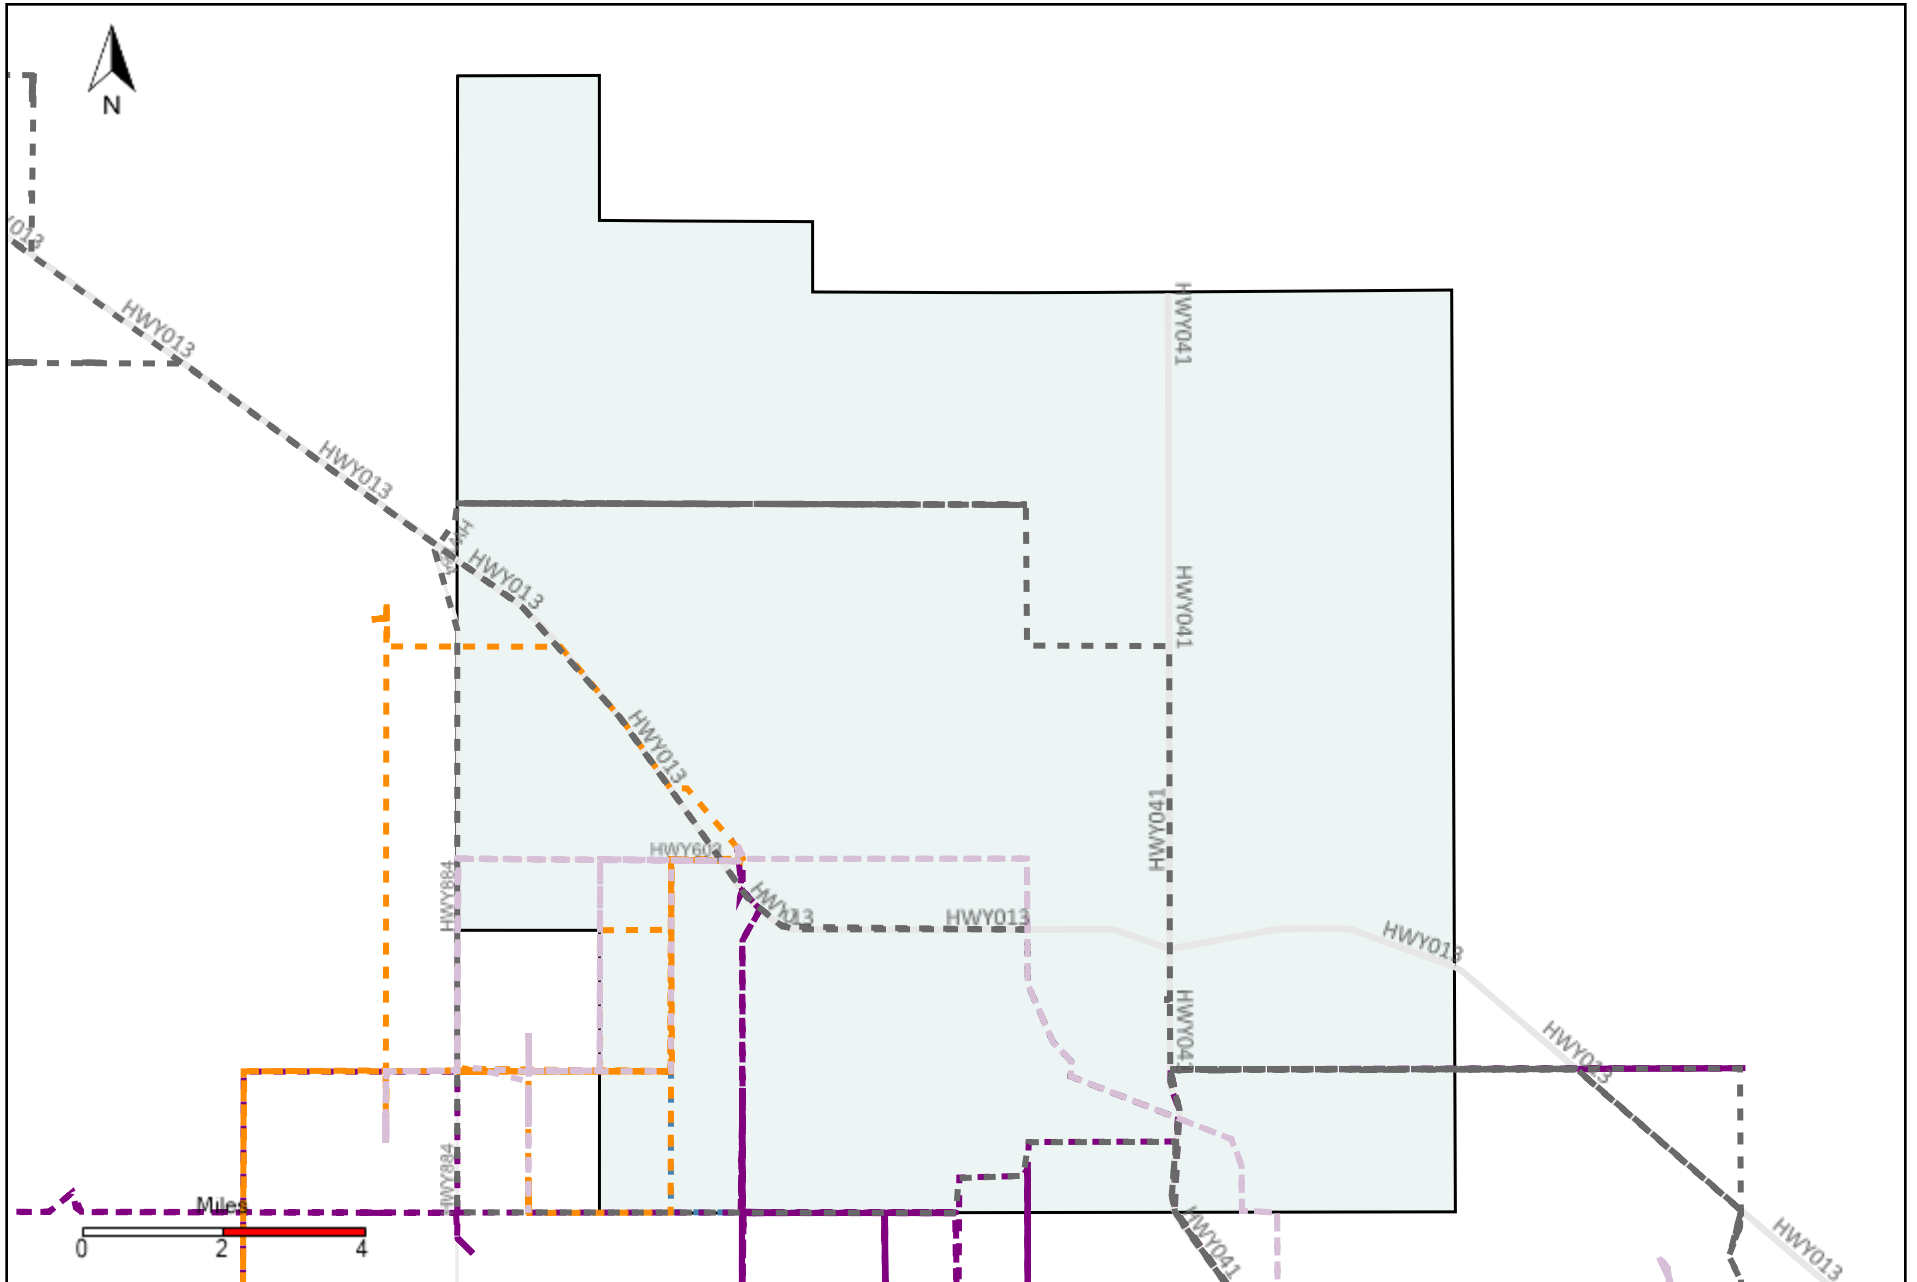

Division: 3 Grader Report(2021-05-16 ~ 2021-05-22)

Vehicle Name List	Total Distance(km)	Total Hours
*****	2146.62	215 hrs 33 min 53 sec

Division: 4 Grader Report(2021-05-16 ~ 2021-05-22)

Vehicle Name List	Total Distance(km)	Total Hours
*****	2764.59	275 hrs 8 min 50 sec

Division: 5 Grader Report(2021-05-16 ~ 2021-05-22)

Vehicle Name List	Total Distance(km)	Total Hours
*****	2752.01	317 hrs 32 min 22 sec

Division: 6 Grader Report(2021-05-16 ~ 2021-05-22)

Vehicle Name List	Total Distance(km)	Total Hours
*****	2114.19	232 hrs 51 min 19 sec

Division: 7 Grader Report(2021-05-16 ~ 2021-05-22)

Vehicle Name List	Total Distance(km)	Total Hours
*****	1923.17	192 hrs 45 min 2 sec