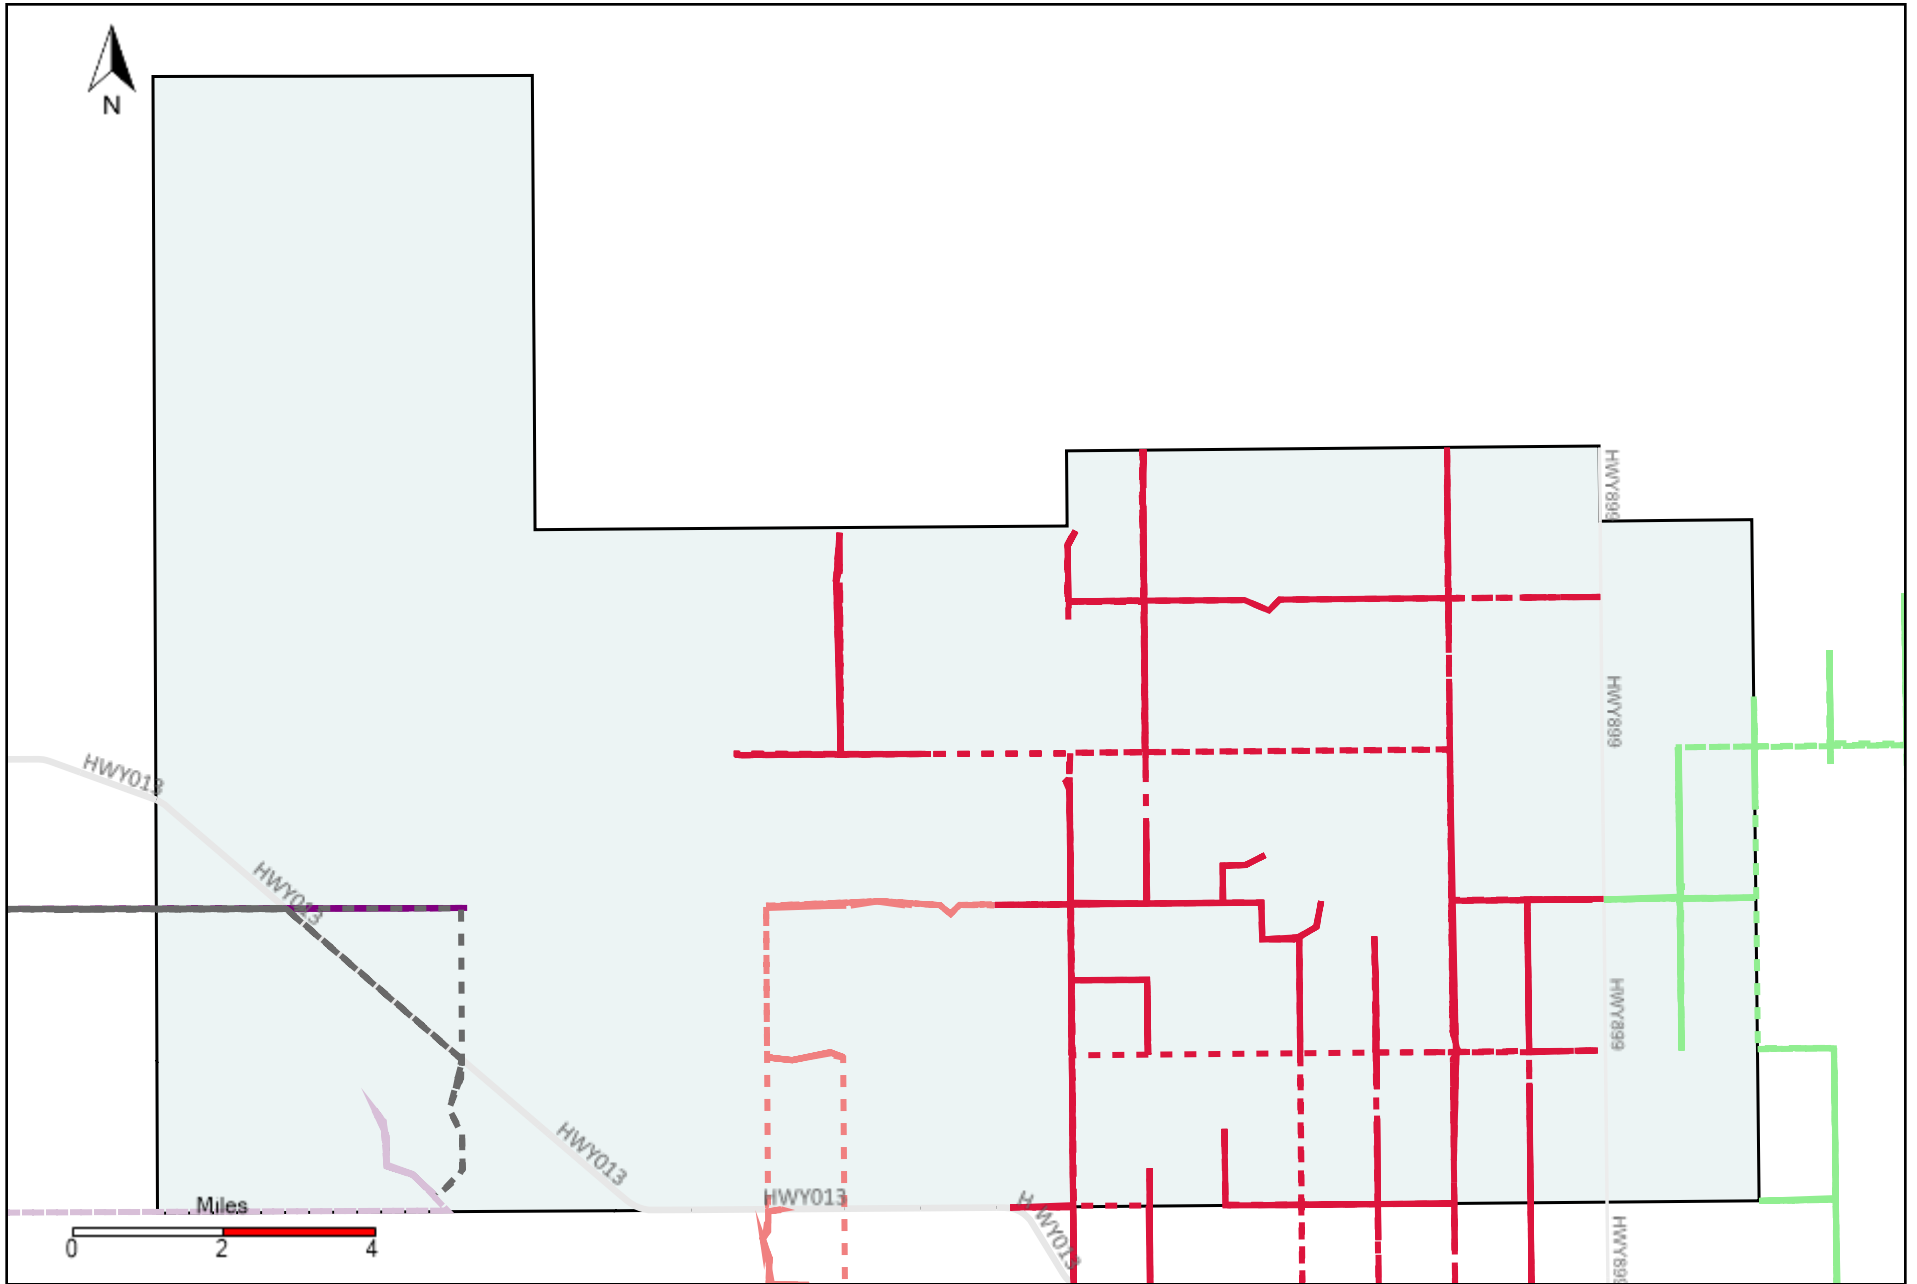

Division: 1 Grader Report(2021-05-16 ~ 2021-05-22)

Vehicle Name List	Total Distance(km)	Total Hours
*****	1155.33	120 hrs 4 min 37 sec

Division: 2 Grader Report(2021-05-16 ~ 2021-05-22)

Vehicle Name List	Total Distance(km)	Total Hours
*****	745.23	72 hrs 20 min 57 sec

Division: 3 Grader Report(2021-05-16 ~ 2021-05-22)

Vehicle Name List	Total Distance(km)	Total Hours
*****	2146.62	215 hrs 33 min 53 sec

Division: 4 Grader Report(2021-05-16 ~ 2021-05-22)

Vehicle Name List	Total Distance(km)	Total Hours
*****	2764.59	275 hrs 8 min 50 sec

Division: 5 Grader Report(2021-05-16 ~ 2021-05-22)

Vehicle Name List	Total Distance(km)	Total Hours
*****	2752.01	317 hrs 32 min 22 sec

Division: 6 Grader Report(2021-05-16 ~ 2021-05-22)

Vehicle Name List	Total Distance(km)	Total Hours
*****	2114.19	232 hrs 51 min 19 sec

Division: 7 Grader Report(2021-05-16 ~ 2021-05-22)

Vehicle Name List	Total Distance(km)	Total Hours
*****	1923.17	192 hrs 45 min 2 sec