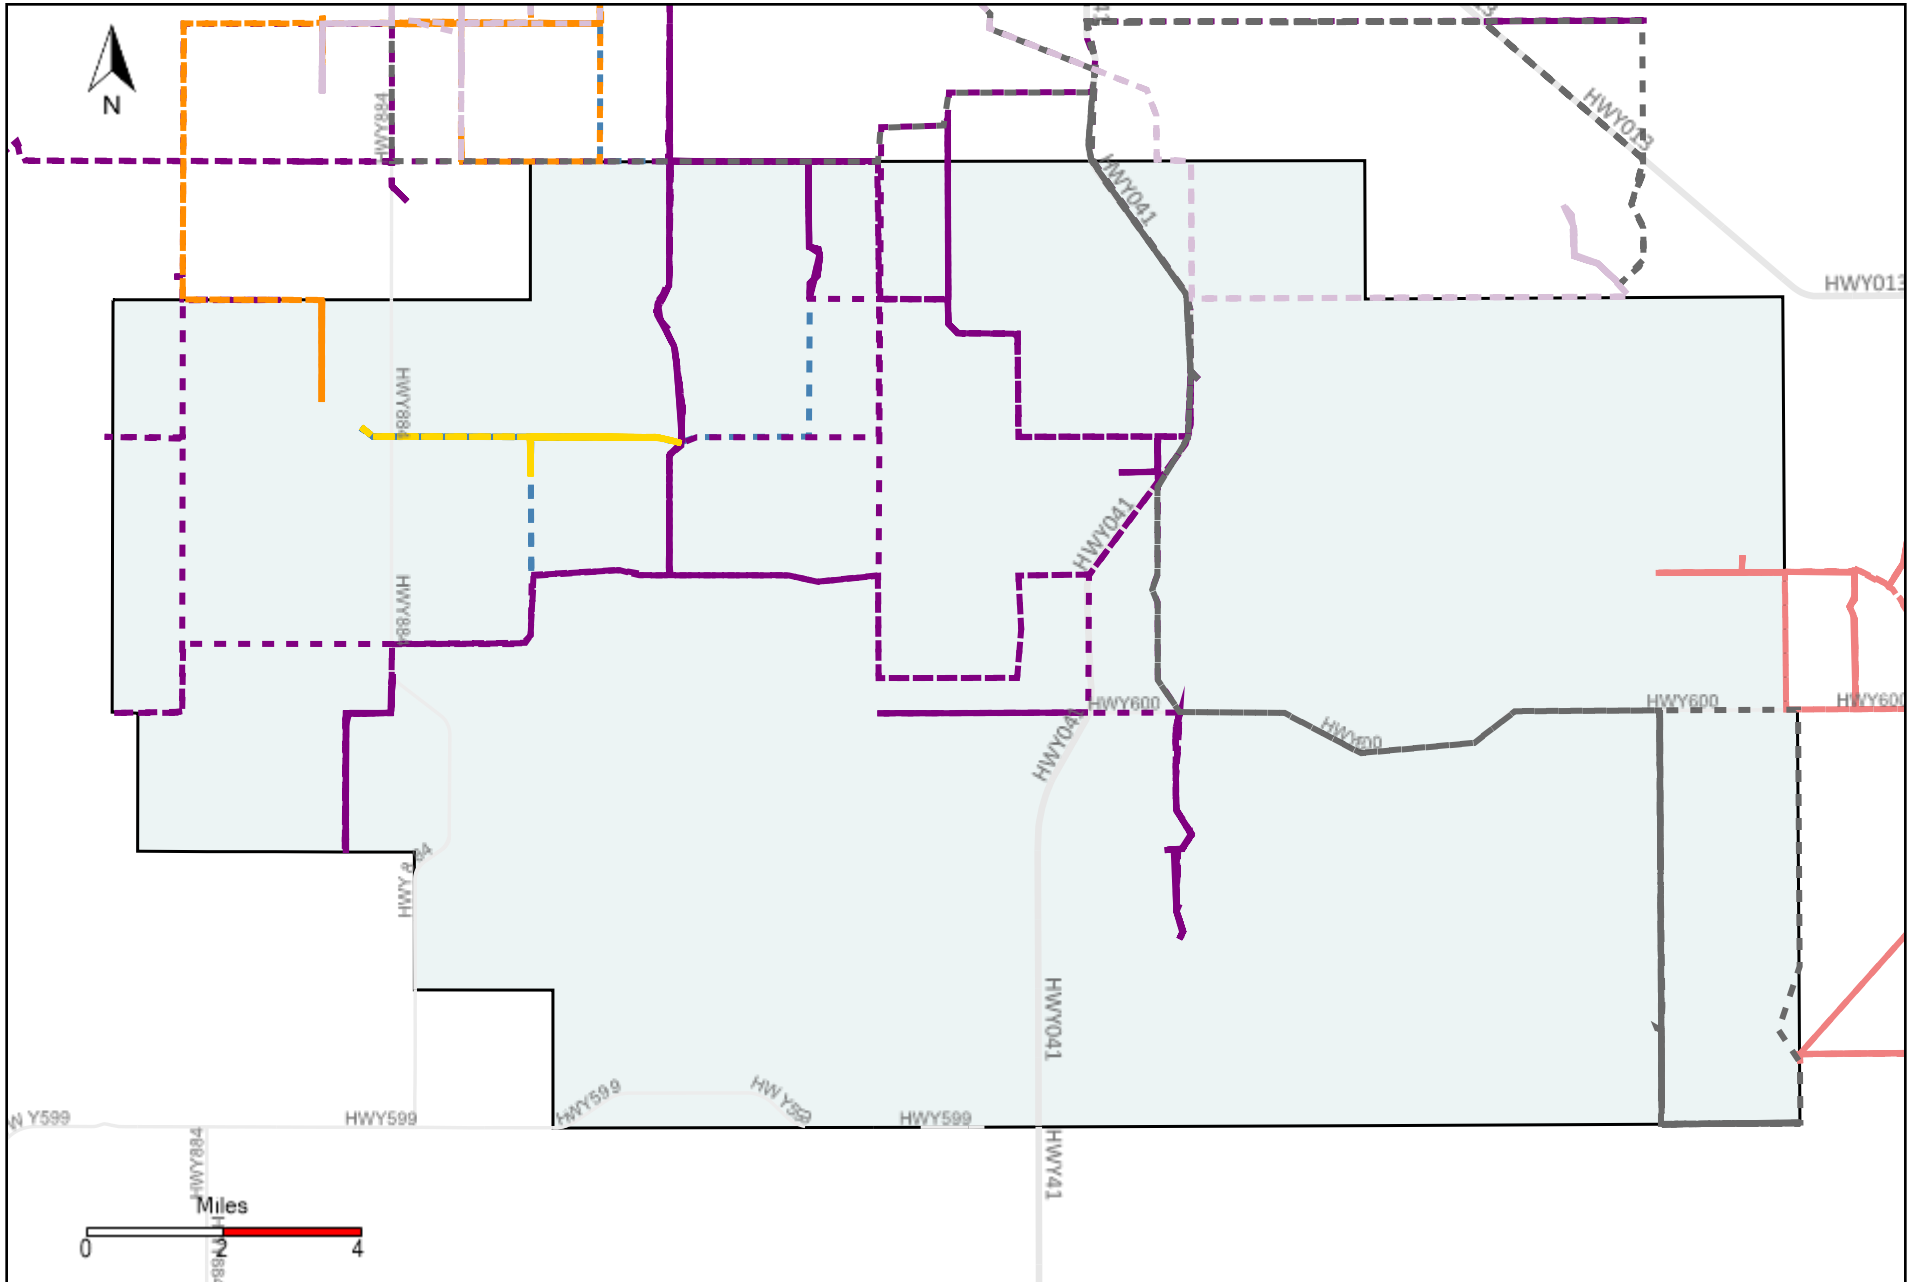

Division: 3 Grader Report(2021-05-16 ~ 2021-05-22)

Vehicle Name List	Total Distance(km)	Total Hours
*****	2146.62	215 hrs 33 min 53 sec

Division: 4 Grader Report(2021-05-16 ~ 2021-05-22)

Vehicle Name List	Total Distance(km)	Total Hours
*****	2764.59	275 hrs 8 min 50 sec

Division: 5 Grader Report(2021-05-16 ~ 2021-05-22)

Vehicle Name List	Total Distance(km)	Total Hours
*****	2752.01	317 hrs 32 min 22 sec

Division: 6 Grader Report(2021-05-16 ~ 2021-05-22)

Vehicle Name List	Total Distance(km)	Total Hours
*****	2114.19	232 hrs 51 min 19 sec

Division: 7 Grader Report(2021-05-16 ~ 2021-05-22)

Vehicle Name List	Total Distance(km)	Total Hours
*****	1923.17	192 hrs 45 min 2 sec