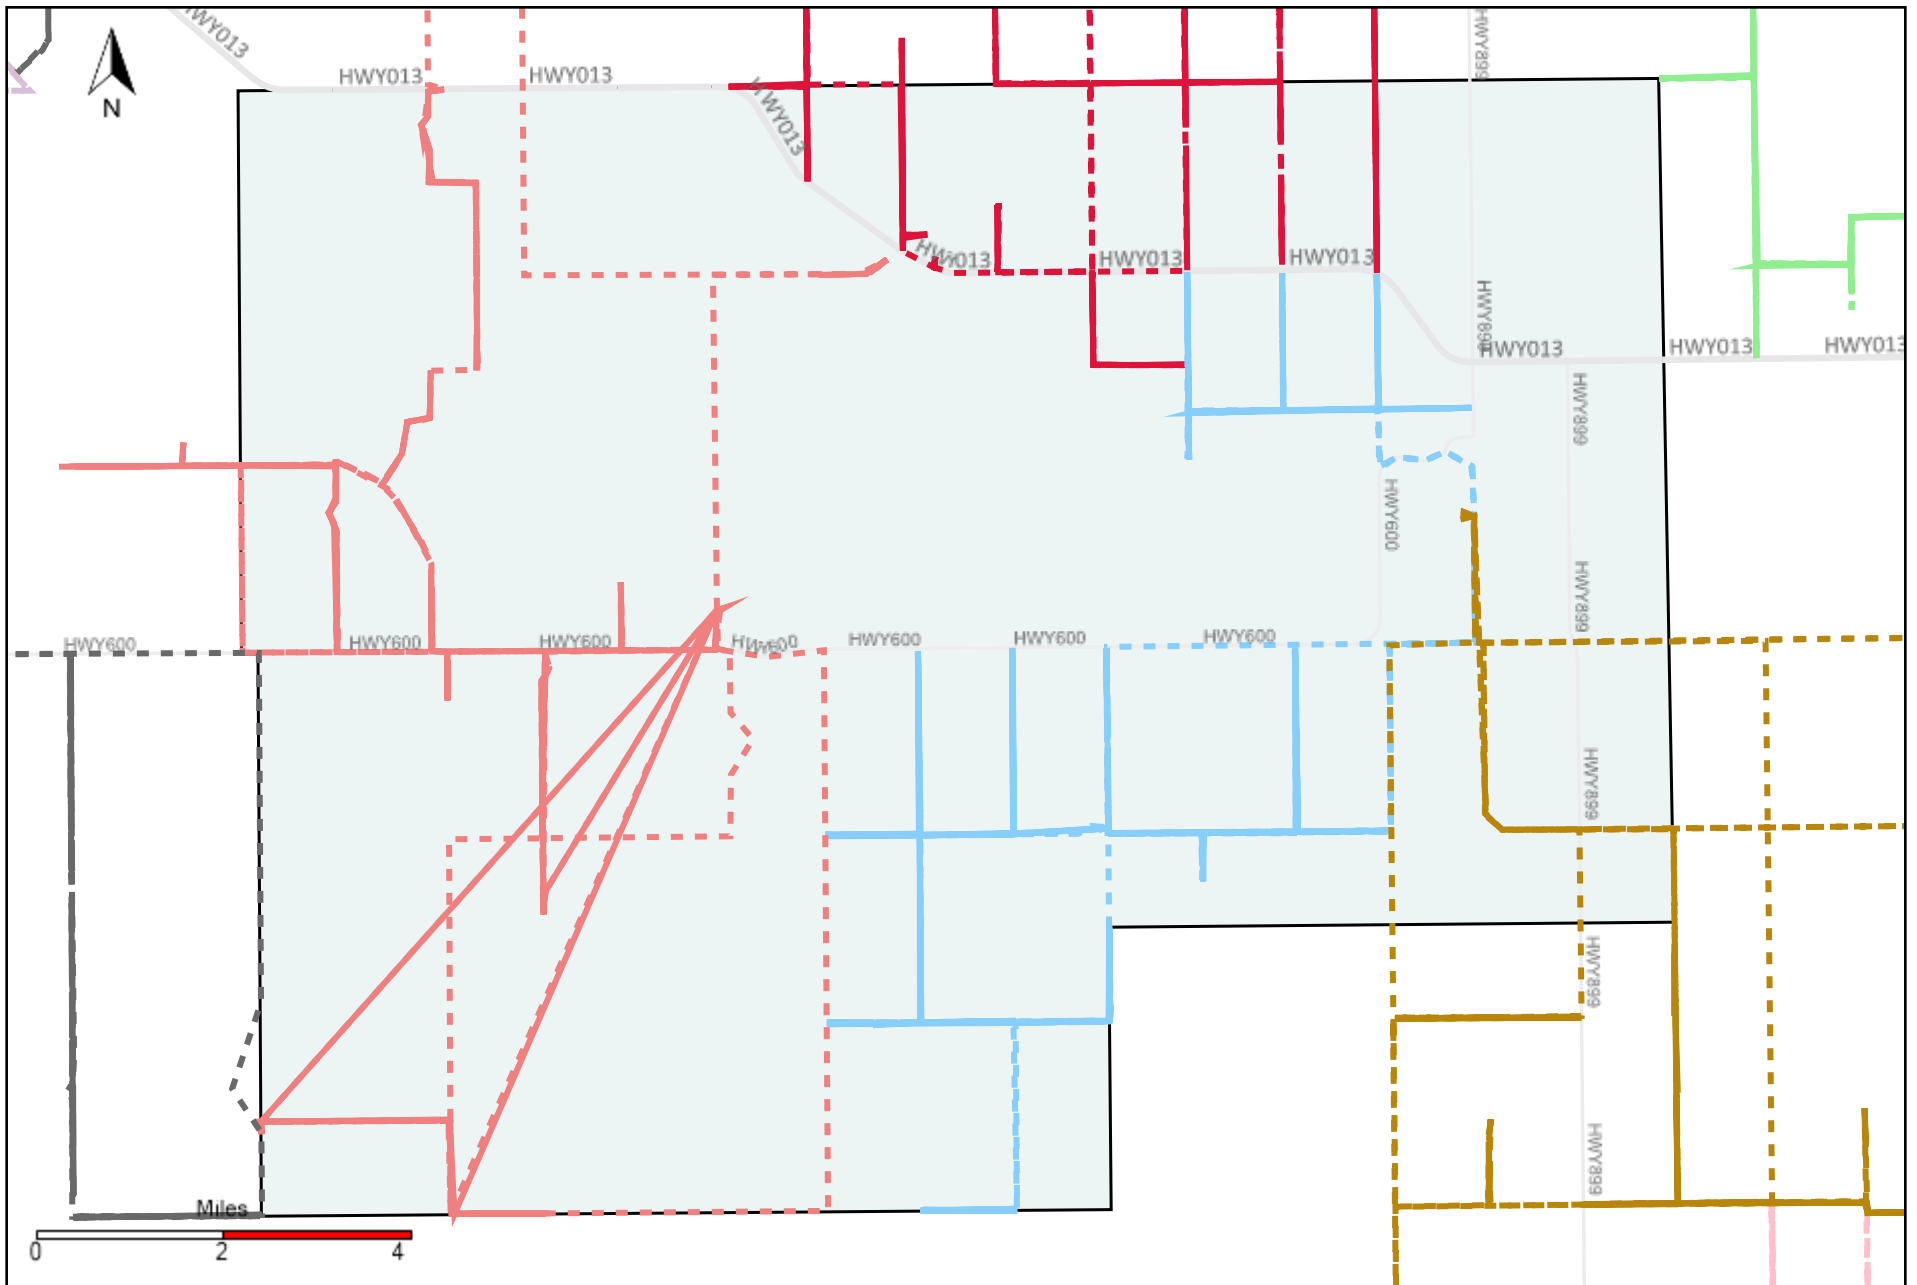

Division: 1 Grader Report(2021-05-16 ~ 2021-05-22)

Vehicle Name List	Total Distance(km)	Total Hours
*****	1155.33	120 hrs 4 min 37 sec

Division: 2 Grader Report(2021-05-16 ~ 2021-05-22)

Vehicle Name List	Total Distance(km)	Total Hours
*****	745.23	72 hrs 20 min 57 sec

Division: 3 Grader Report(2021-05-16 ~ 2021-05-22)

Vehicle Name List	Total Distance(km)	Total Hours
*****	2146.62	215 hrs 33 min 53 sec

Division: 4 Grader Report(2021-05-16 ~ 2021-05-22)

Vehicle Name List	Total Distance(km)	Total Hours
*****	2764.59	275 hrs 8 min 50 sec

Division: 5 Grader Report(2021-05-16 ~ 2021-05-22)

Vehicle Name List	Total Distance(km)	Total Hours
*****	2752.01	317 hrs 32 min 22 sec

Division: 6 Grader Report(2021-05-16 ~ 2021-05-22)

Vehicle Name List	Total Distance(km)	Total Hours
*****	2114.19	232 hrs 51 min 19 sec

Division: 7 Grader Report(2021-05-16 ~ 2021-05-22)

Vehicle Name List	Total Distance(km)	Total Hours
*****	1923.17	192 hrs 45 min 2 sec