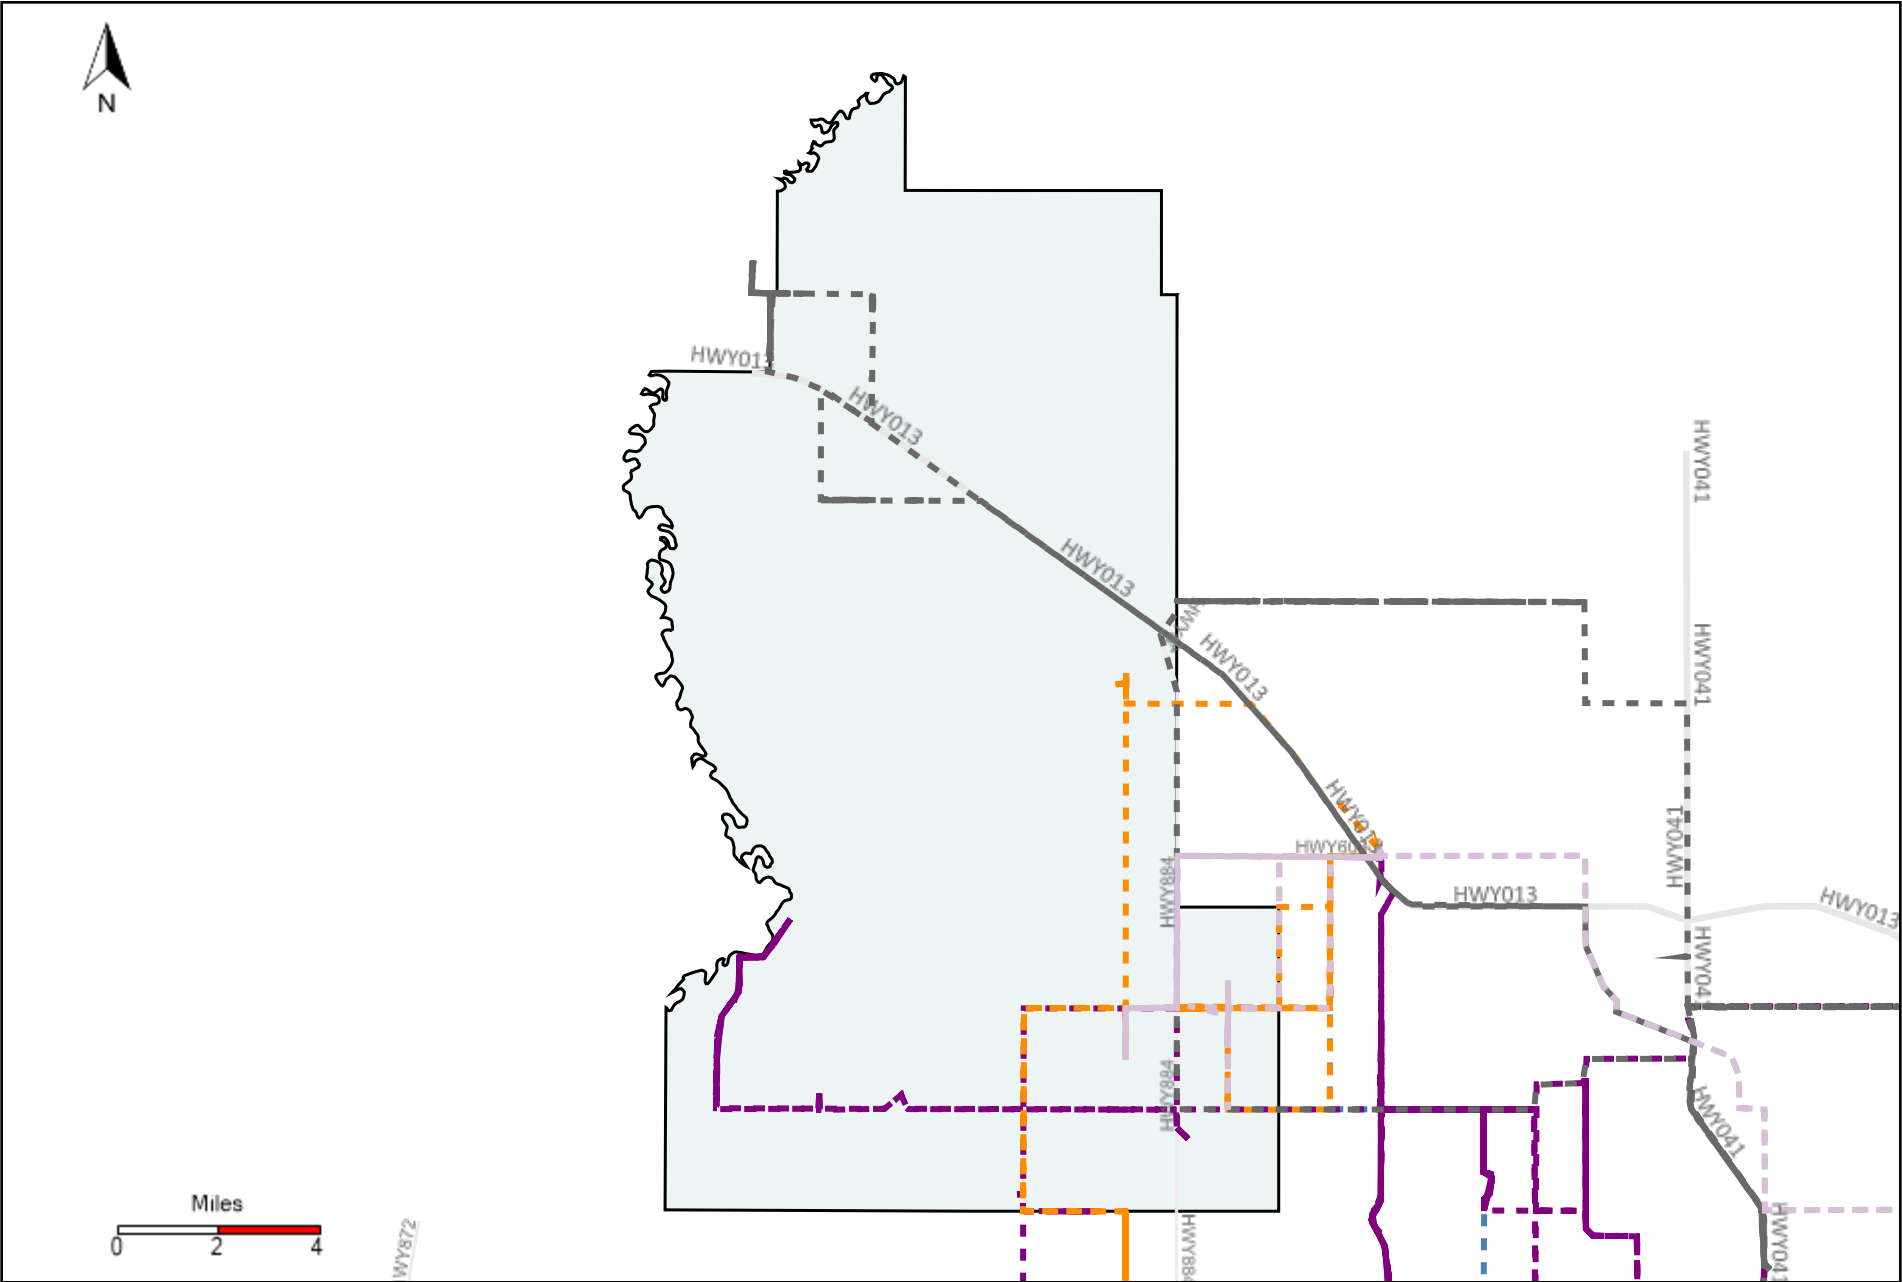

Division: 5 Grader Report(2021-05-16 ~ 2021-05-22)

Vehicle Name List	Total Distance(km)	Total Hours
*****	2752.01	317 hrs 32 min 22 sec

Division: 6 Grader Report(2021-05-16 ~ 2021-05-22)

Vehicle Name List	Total Distance(km)	Total Hours
*****	2114.19	232 hrs 51 min 19 sec

Division: 7 Grader Report(2021-05-16 ~ 2021-05-22)

Vehicle Name List	Total Distance(km)	Total Hours
*****	1923.17	192 hrs 45 min 2 sec