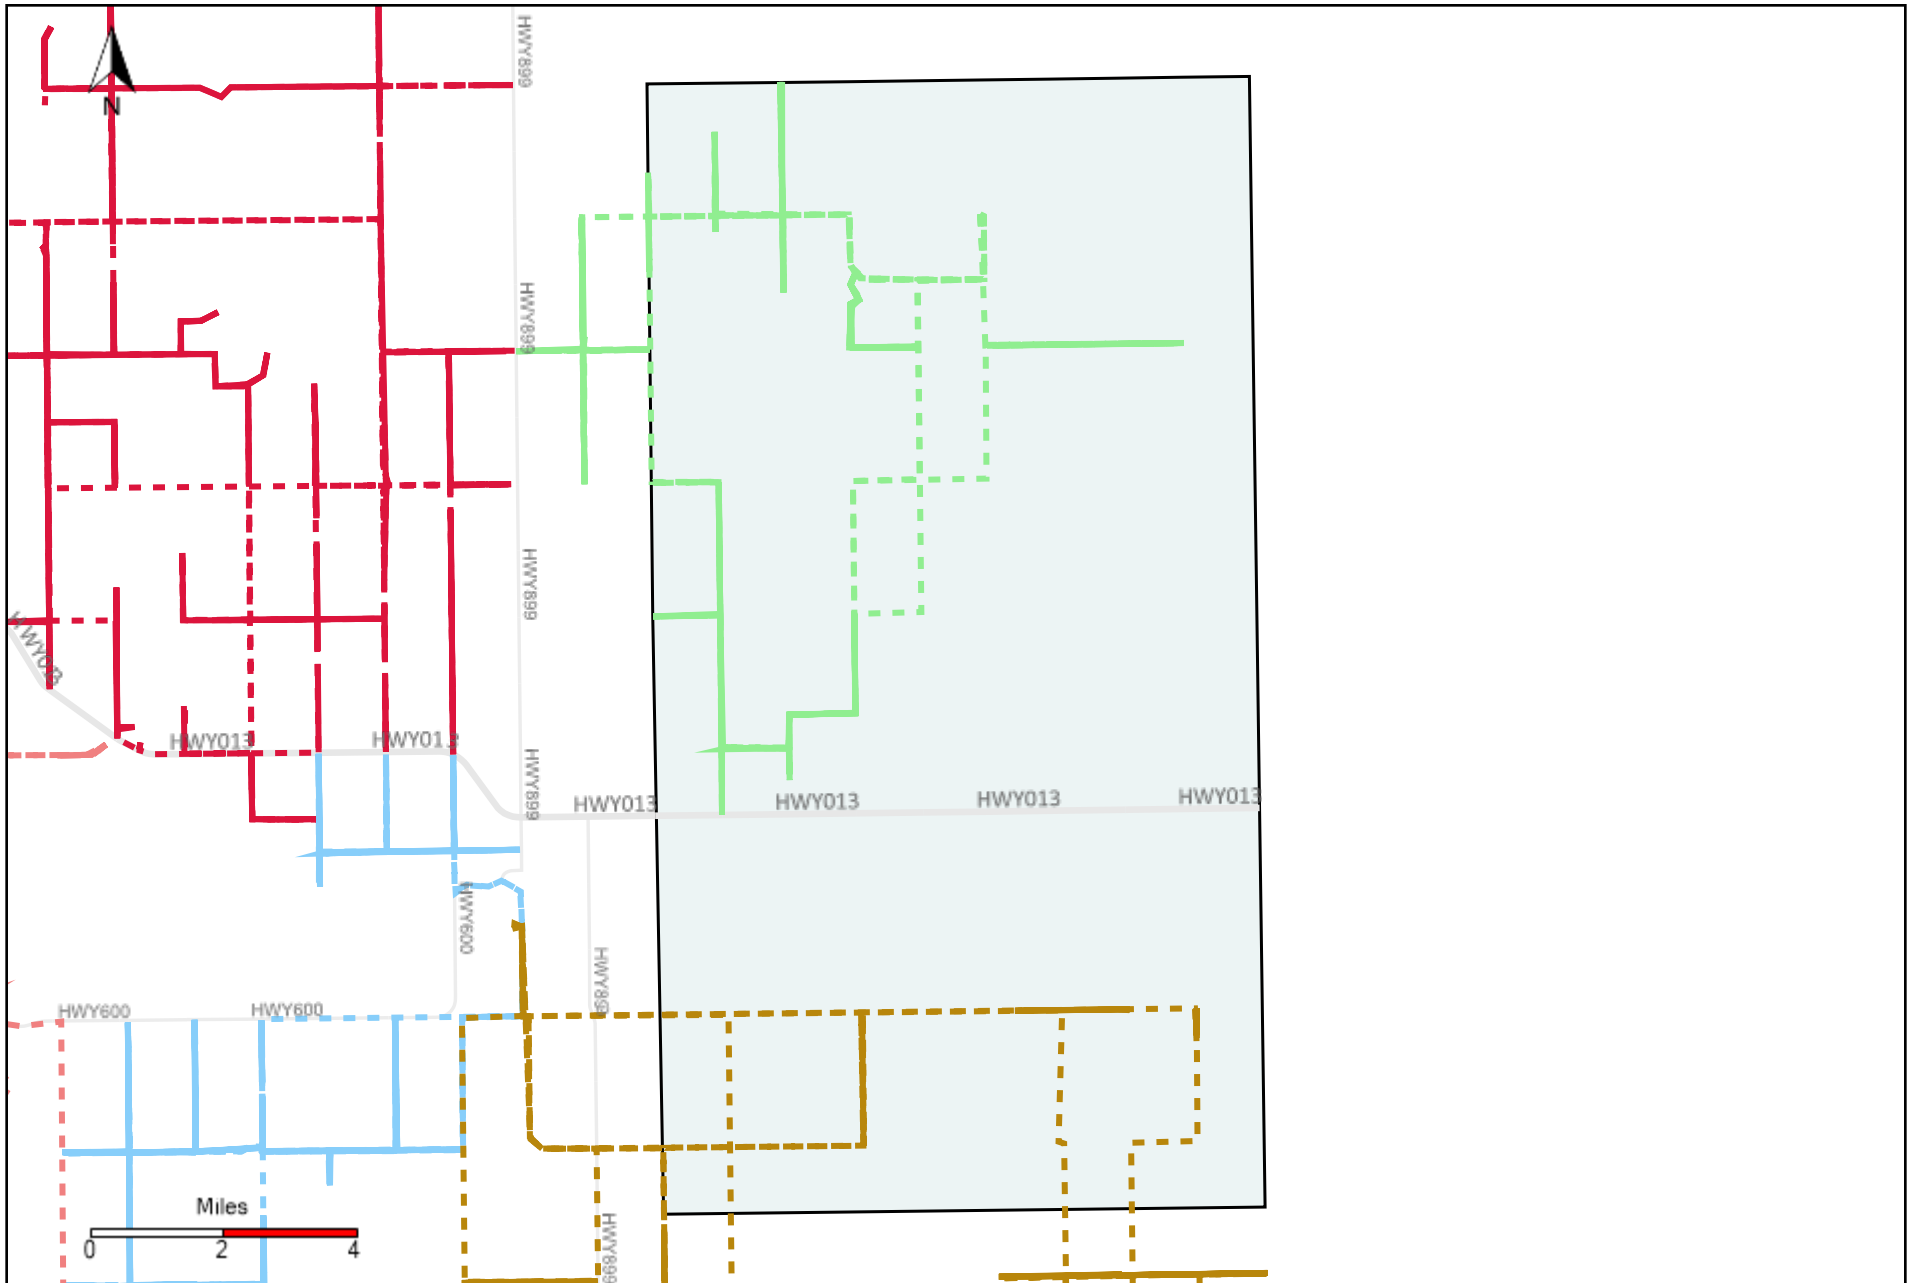

Division: 1 Grader Report(2021-05-16 ~ 2021-05-22)

Vehicle Name List	Total Distance(km)	Total Hours
*****	1155.33	120 hrs 4 min 37 sec

Division: 2 Grader Report(2021-05-16 ~ 2021-05-22)

Vehicle Name List	Total Distance(km)	Total Hours
*****	745.23	72 hrs 20 min 57 sec

Division: 3 Grader Report(2021-05-16 ~ 2021-05-22)

Vehicle Name List	Total Distance(km)	Total Hours
*****	2146.62	215 hrs 33 min 53 sec

Division: 4 Grader Report(2021-05-16 ~ 2021-05-22)

Vehicle Name List	Total Distance(km)	Total Hours
*****	2764.59	275 hrs 8 min 50 sec

Division: 5 Grader Report(2021-05-16 ~ 2021-05-22)

Vehicle Name List	Total Distance(km)	Total Hours
*****	2752.01	317 hrs 32 min 22 sec

Division: 6 Grader Report(2021-05-16 ~ 2021-05-22)

Vehicle Name List	Total Distance(km)	Total Hours
*****	2114.19	232 hrs 51 min 19 sec

Division: 7 Grader Report(2021-05-16 ~ 2021-05-22)

Vehicle Name List	Total Distance(km)	Total Hours
*****	1923.17	192 hrs 45 min 2 sec