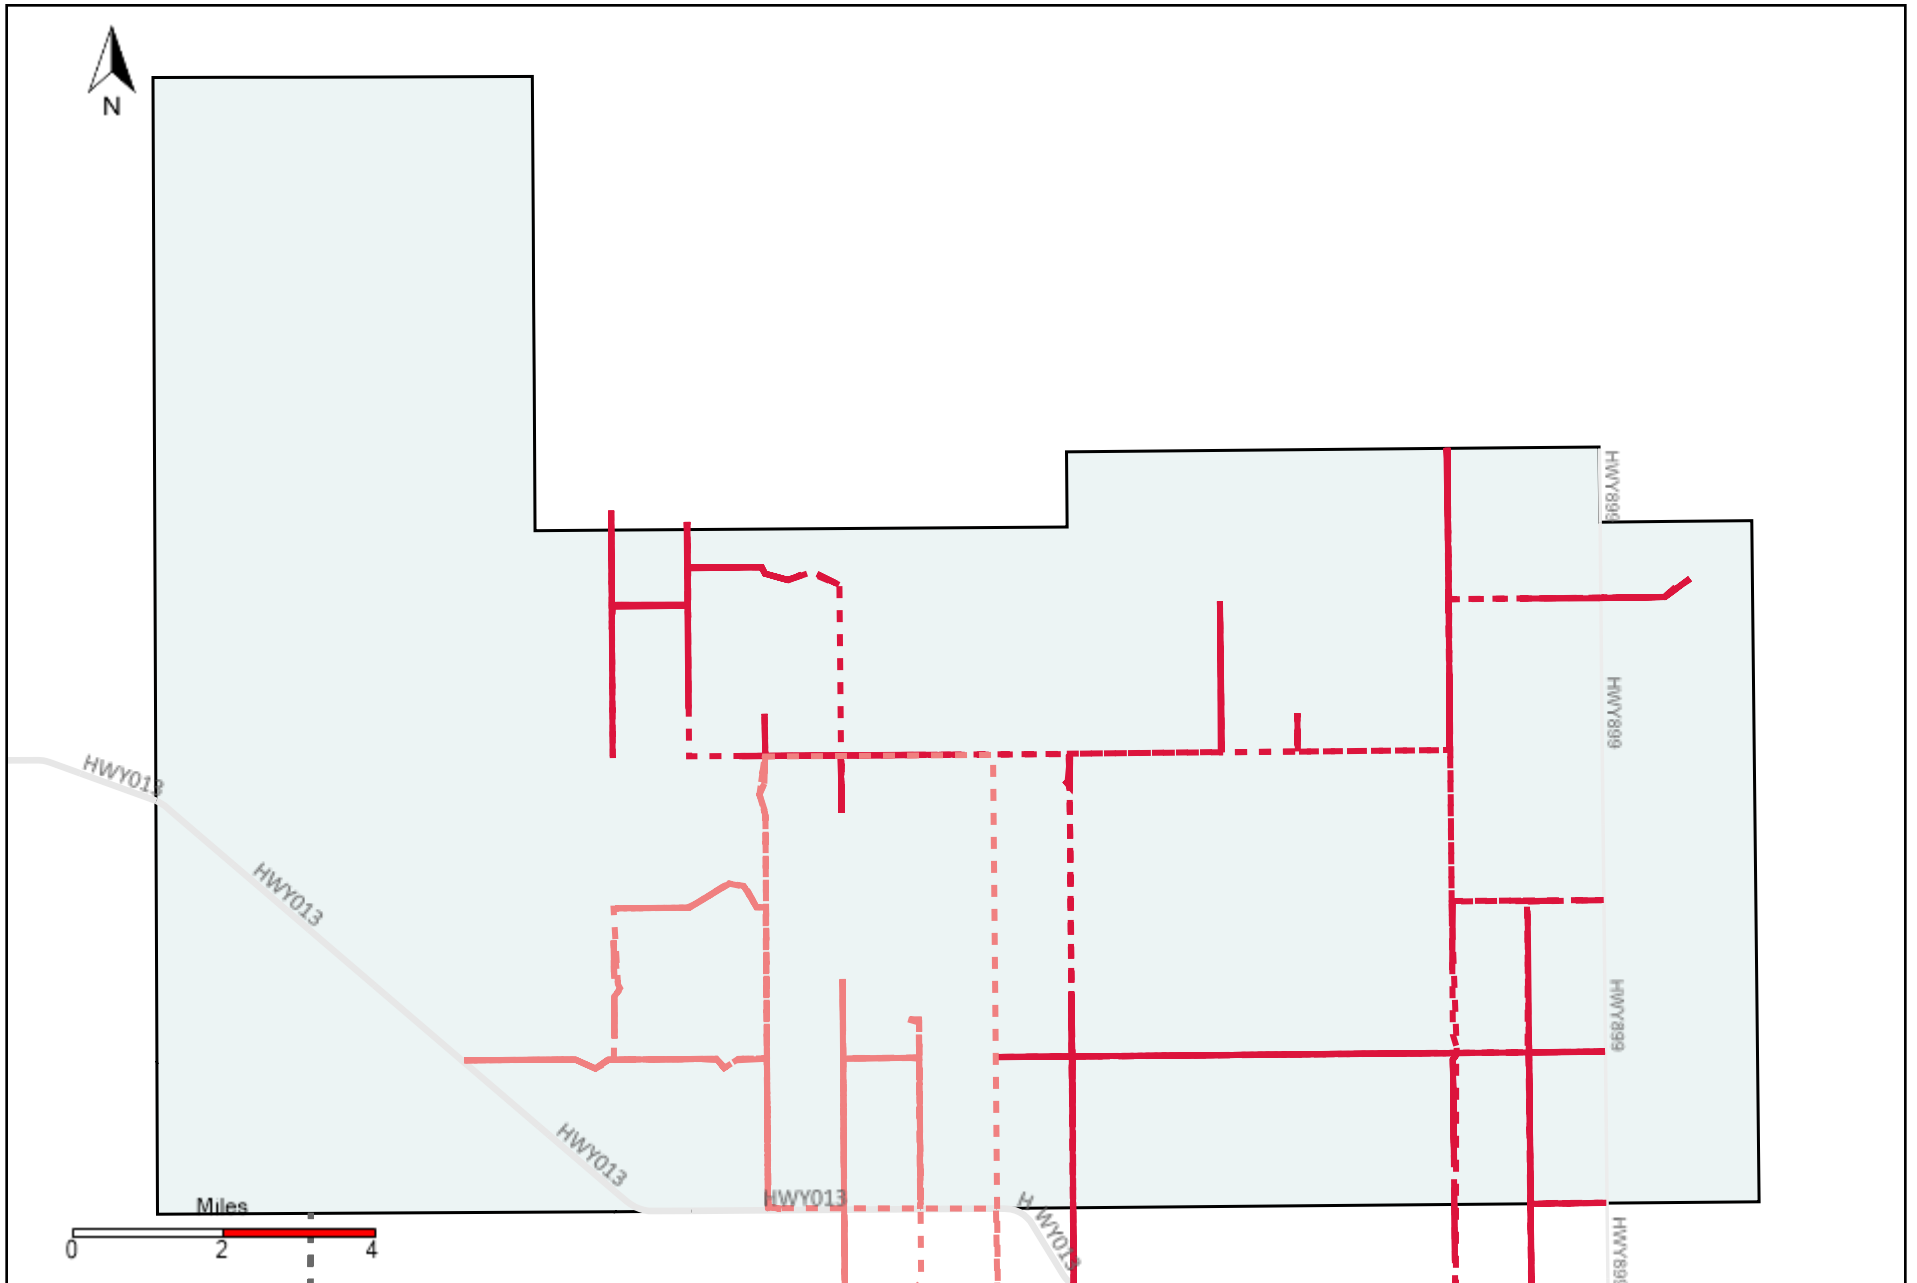

Division: 4 Grader Report(2021-05-09 ~ 2021-05-15)

Vehicle Name List	Total Distance(km)	Total Hours
*****	6836.04	134 hrs 7 min 54 sec