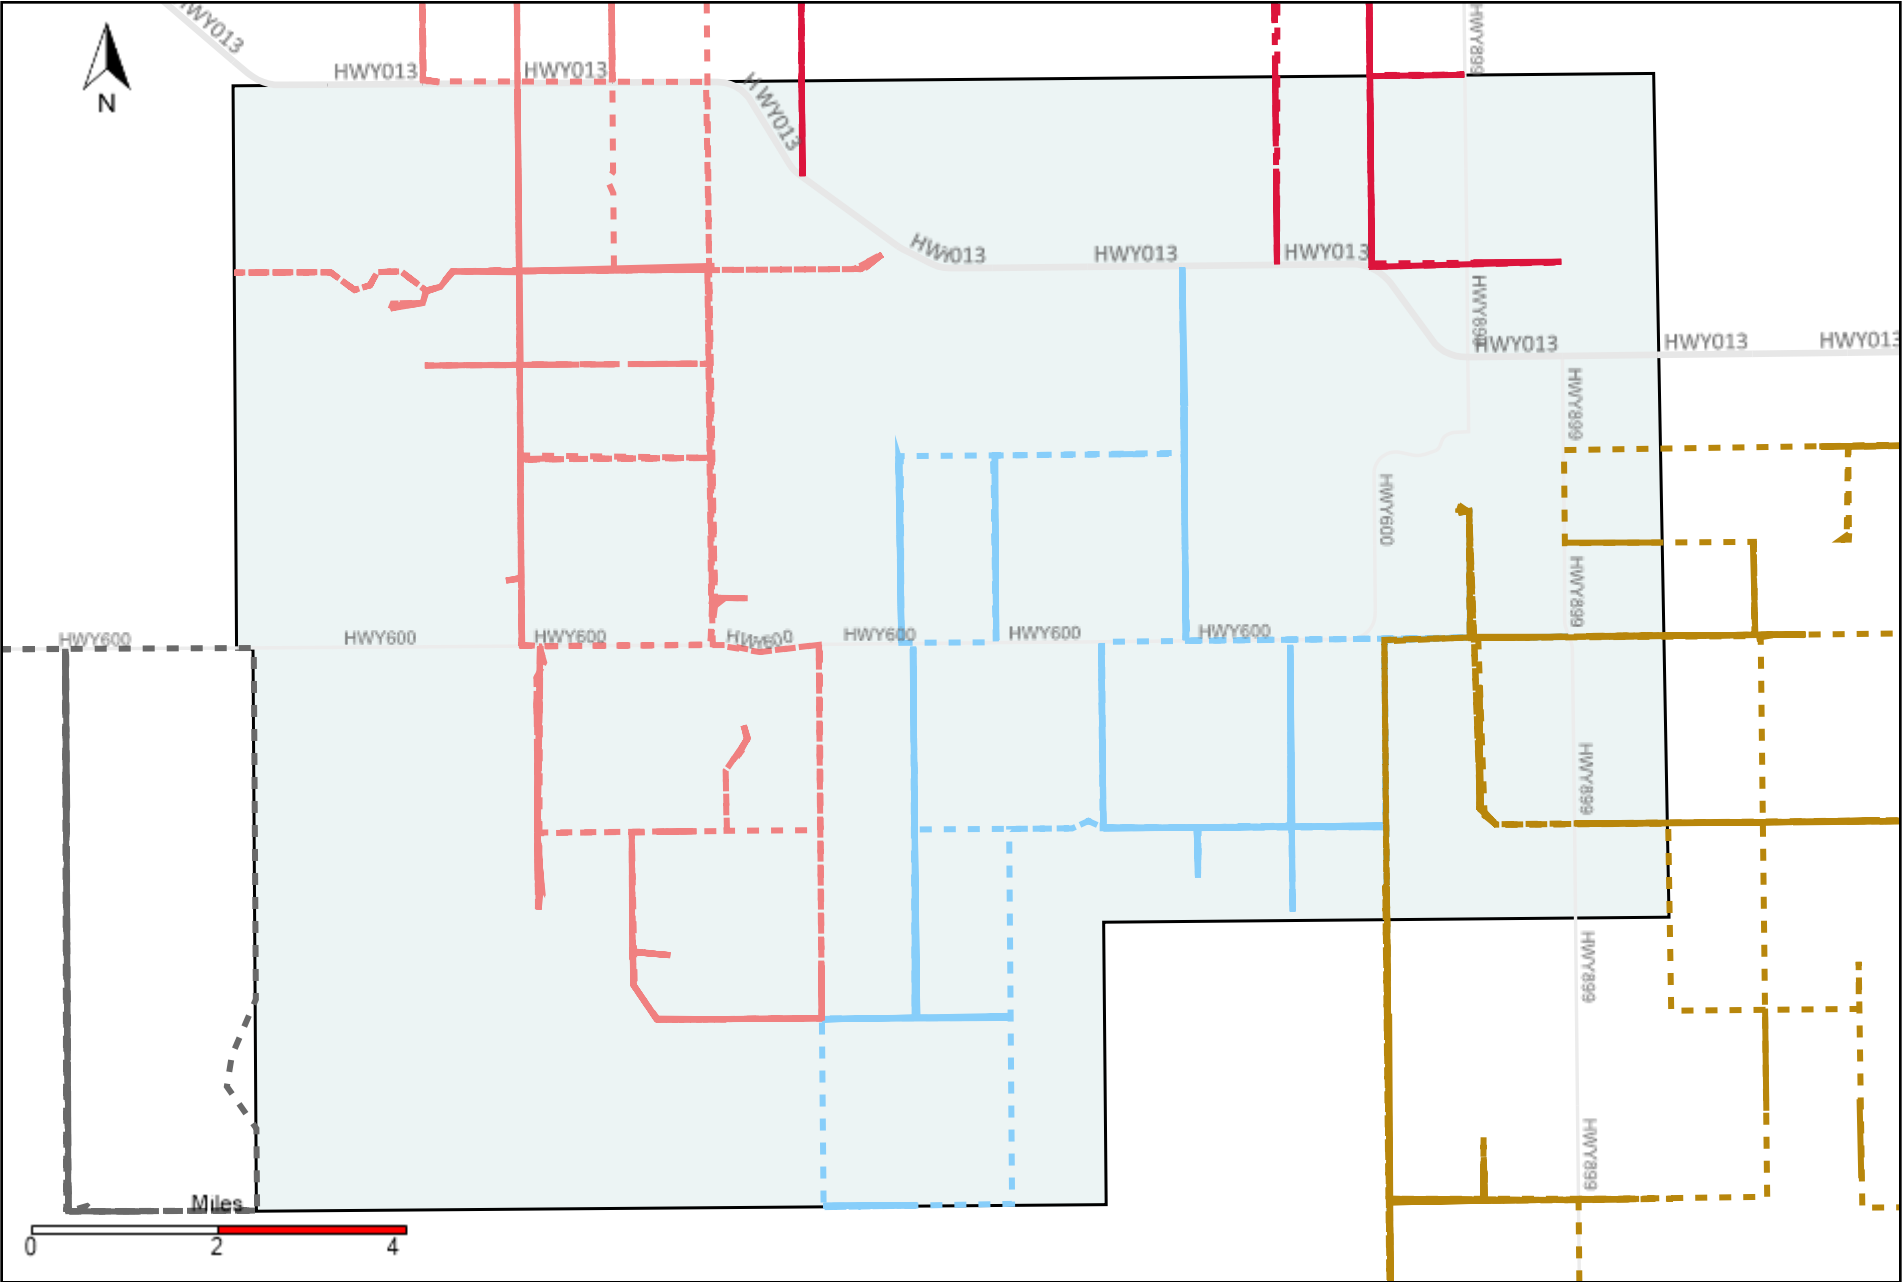

# Division: 1 Grader Report(2021-05-09 ~ 2021-05-15)

Vehicle Name List	Total Distance(km)	Total Hours
*****	1246.51	130 hrs 53 min 15 sec

# Division: 2 Grader Report(2021-05-09 ~ 2021-05-15)

Vehicle Name List	Total Distance(km)	Total Hours
*****	911.82	92 hrs 47 min 43 sec

# Division: 3 Grader Report(2021-05-09 ~ 2021-05-15)

Vehicle Name List	Total Distance(km)	Total Hours
*****	7740.41	225 hrs 25 min 32 sec

# Division: 6 Grader Report(2021-05-09 ~ 2021-05-15)

Vehicle Name List	Total Distance(km)	Total Hours
*****	8206.83	287 hrs 58 min 18 sec