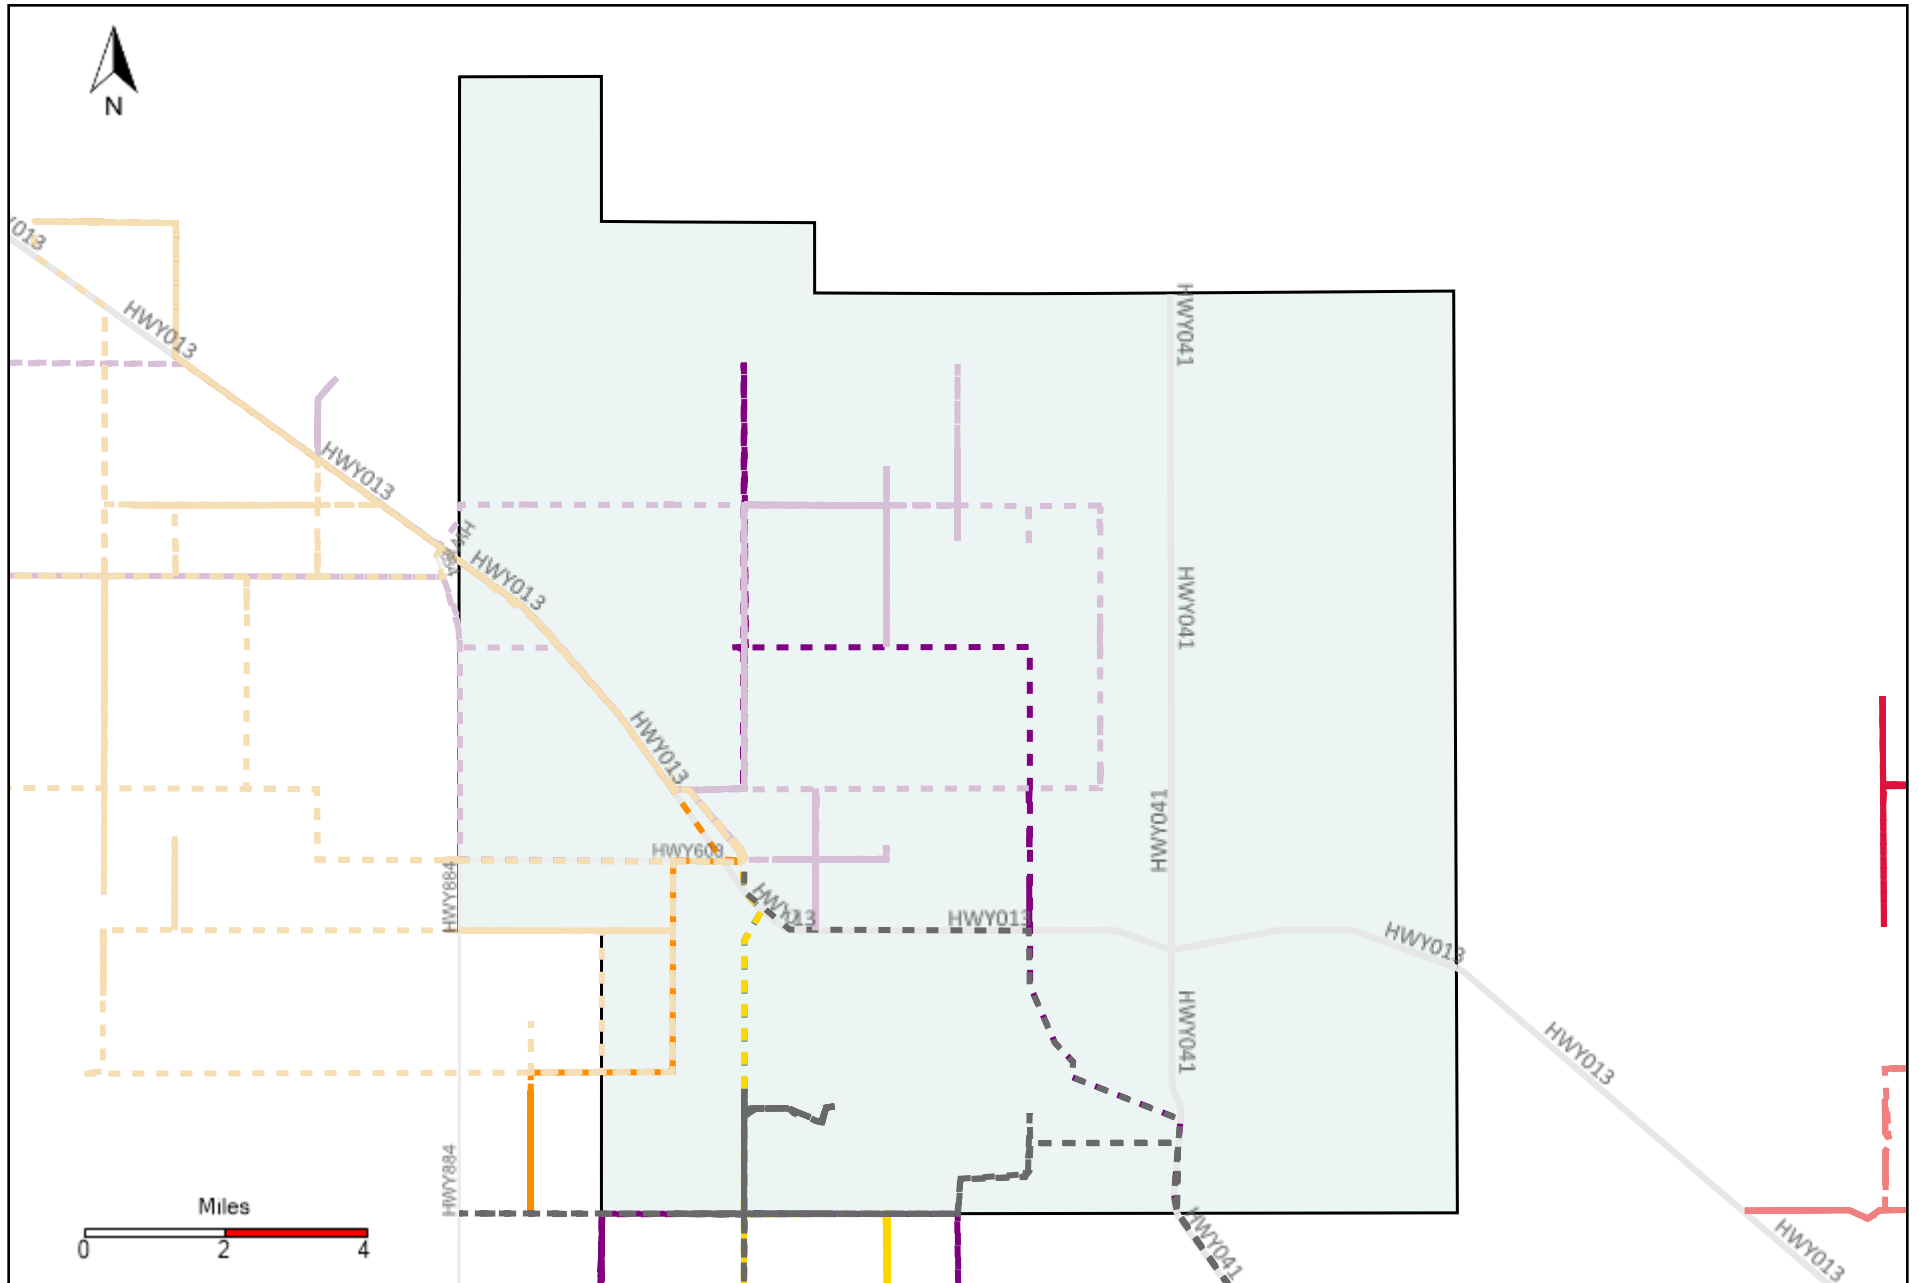

# Division: 4 Grader Report(2021-05-09 ~ 2021-05-15)

Vehicle Name List	Total Distance(km)	Total Hours
*****	6836.04	134 hrs 7 min 54 sec

# Division: 5 Grader Report(2021-05-09 ~ 2021-05-15)

Vehicle Name List	Total Distance(km)	Total Hours
*****	7602.2	225 hrs 48 min 56 sec

# Division: 6 Grader Report(2021-05-09 ~ 2021-05-15)

Vehicle Name List	Total Distance(km)	Total Hours
*****	8206.83	287 hrs 58 min 18 sec