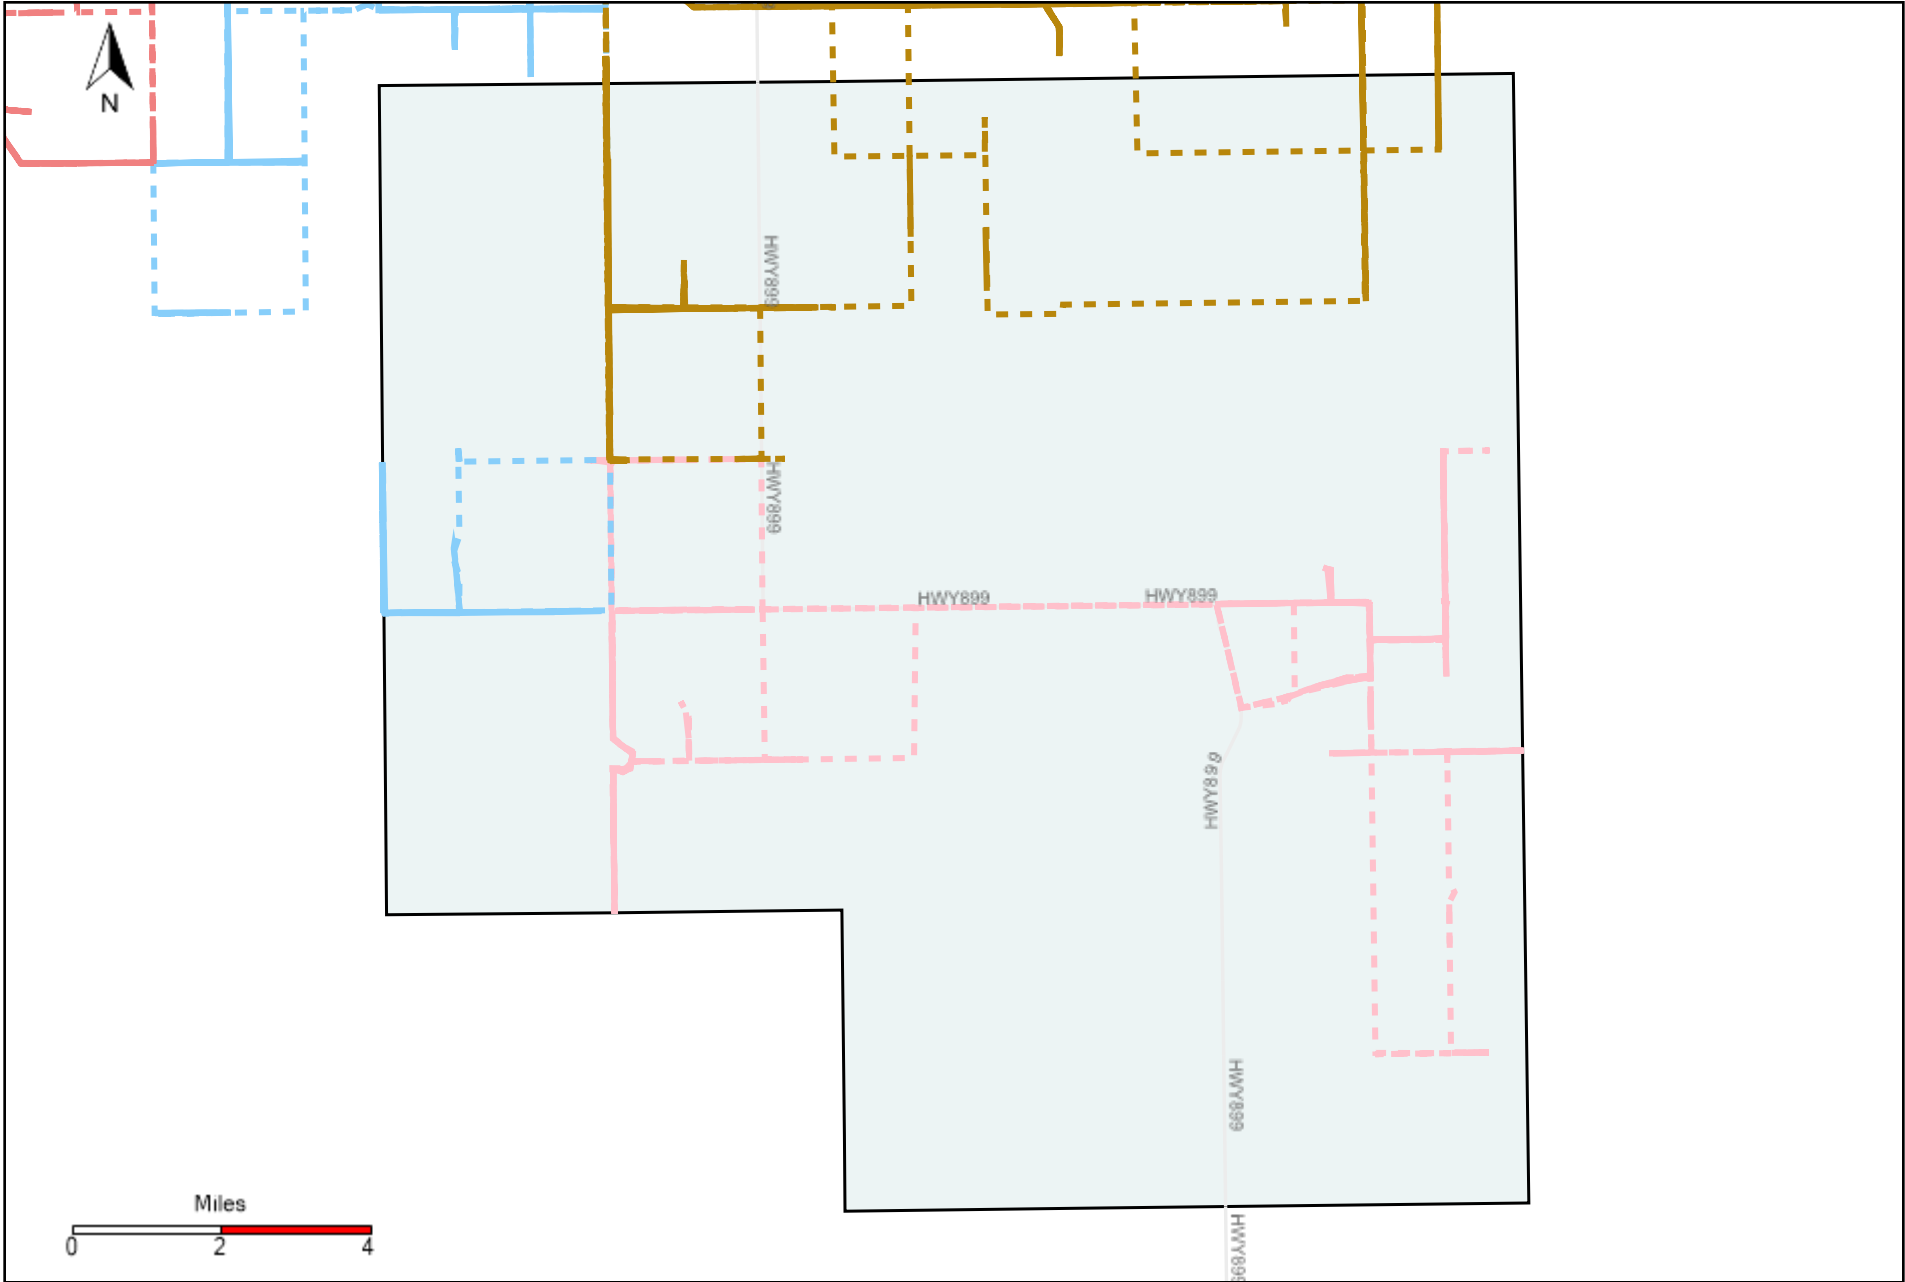

# Division: 1 Grader Report(2021-05-09 ~ 2021-05-15)

Vehicle Name List	Total Distance(km)	Total Hours
*****	1246.51	130 hrs 53 min 15 sec