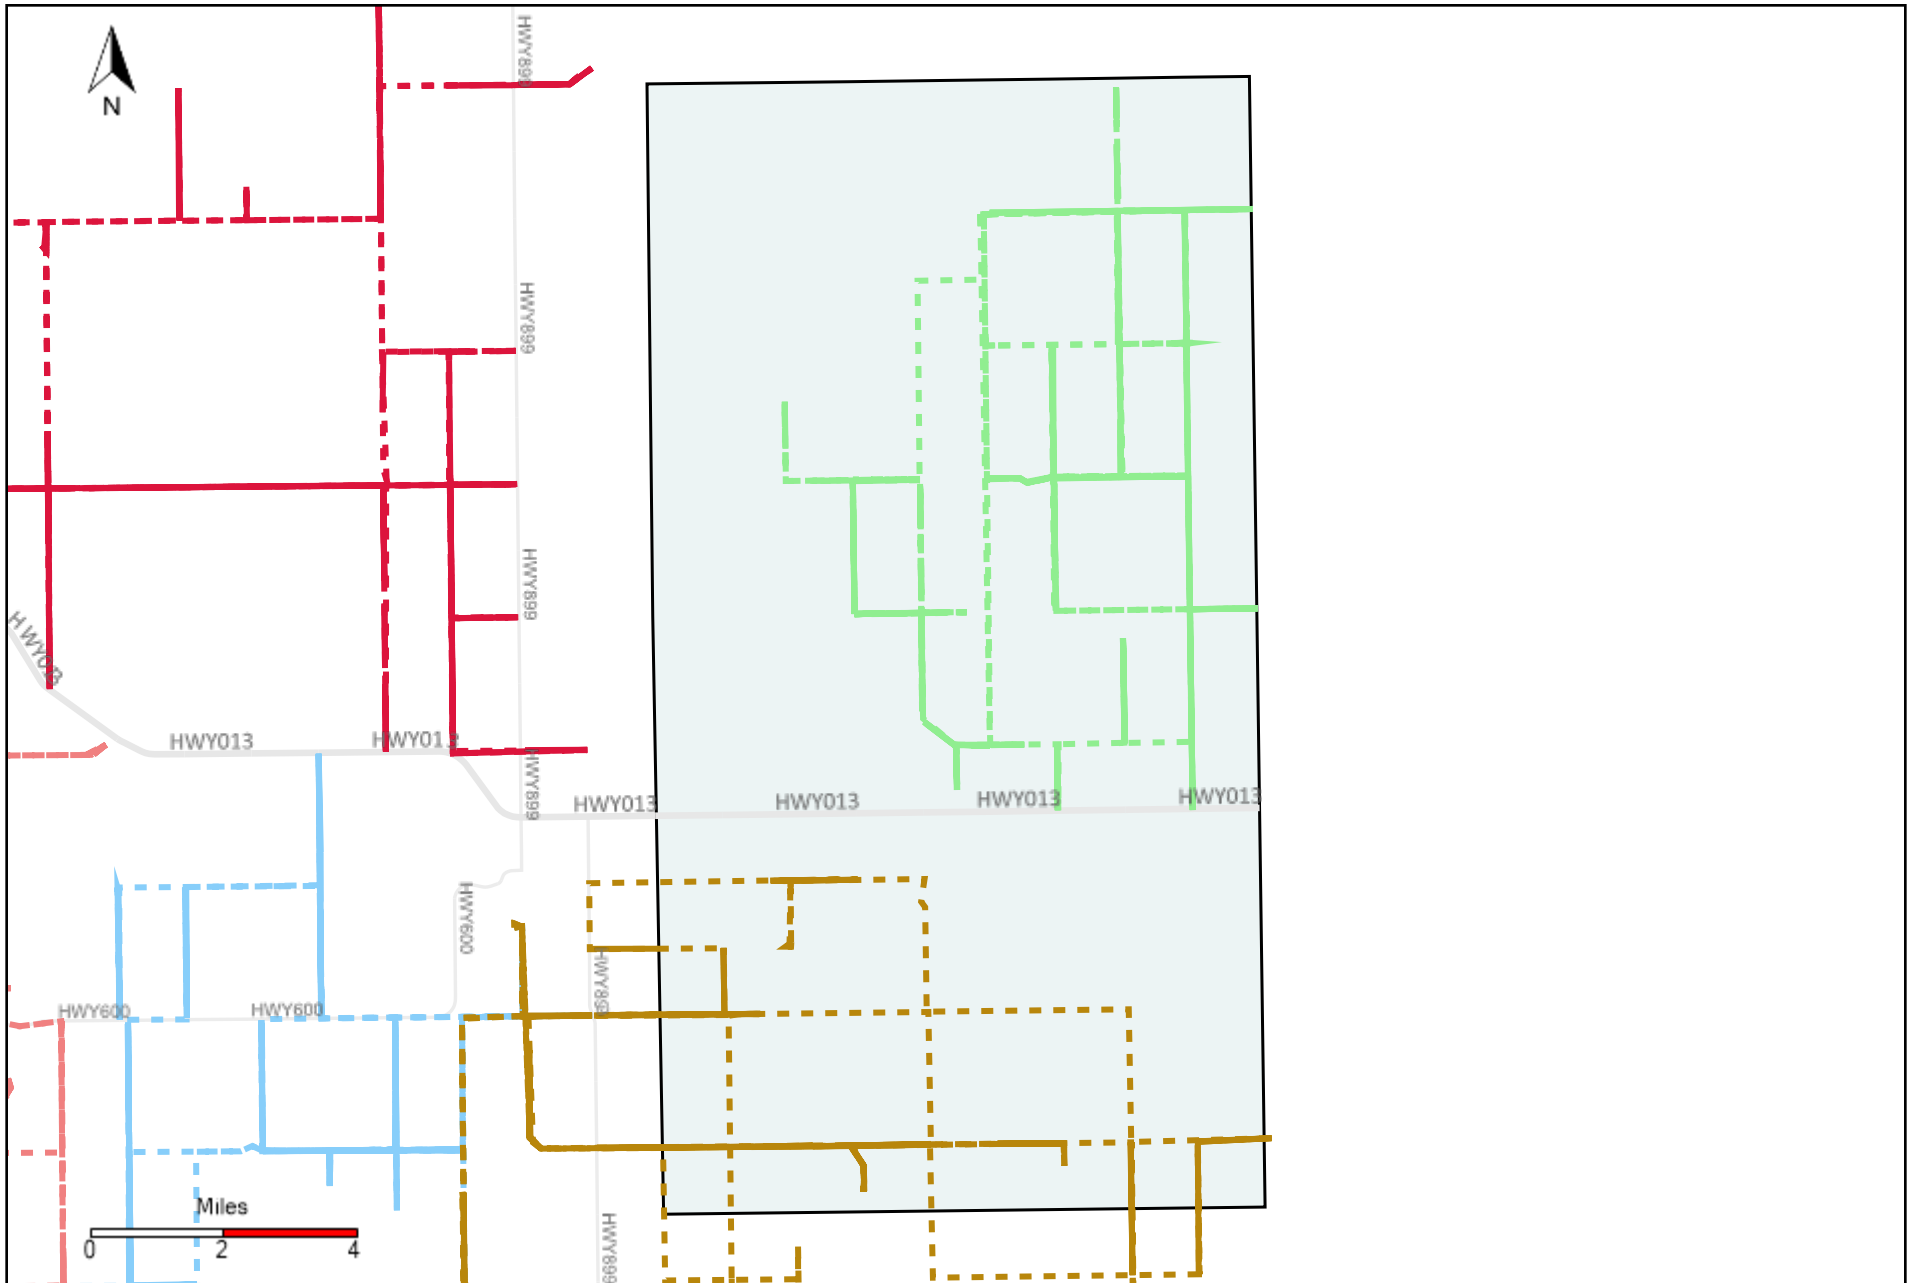

# Division: 1 Grader Report(2021-05-09 ~ 2021-05-15)

Vehicle Name List	Total Distance(km)	Total Hours
*****	1246.51	130 hrs 53 min 15 sec

# Division: 2 Grader Report(2021-05-09 ~ 2021-05-15)

Vehicle Name List	Total Distance(km)	Total Hours
*****	911.82	92 hrs 47 min 43 sec

# Division: 3 Grader Report(2021-05-09 ~ 2021-05-15)

Vehicle Name List	Total Distance(km)	Total Hours
*****	7740.41	225 hrs 25 min 32 sec

# Division: 6 Grader Report(2021-05-09 ~ 2021-05-15)

Vehicle Name List	Total Distance(km)	Total Hours
*****	8206.83	287 hrs 58 min 18 sec