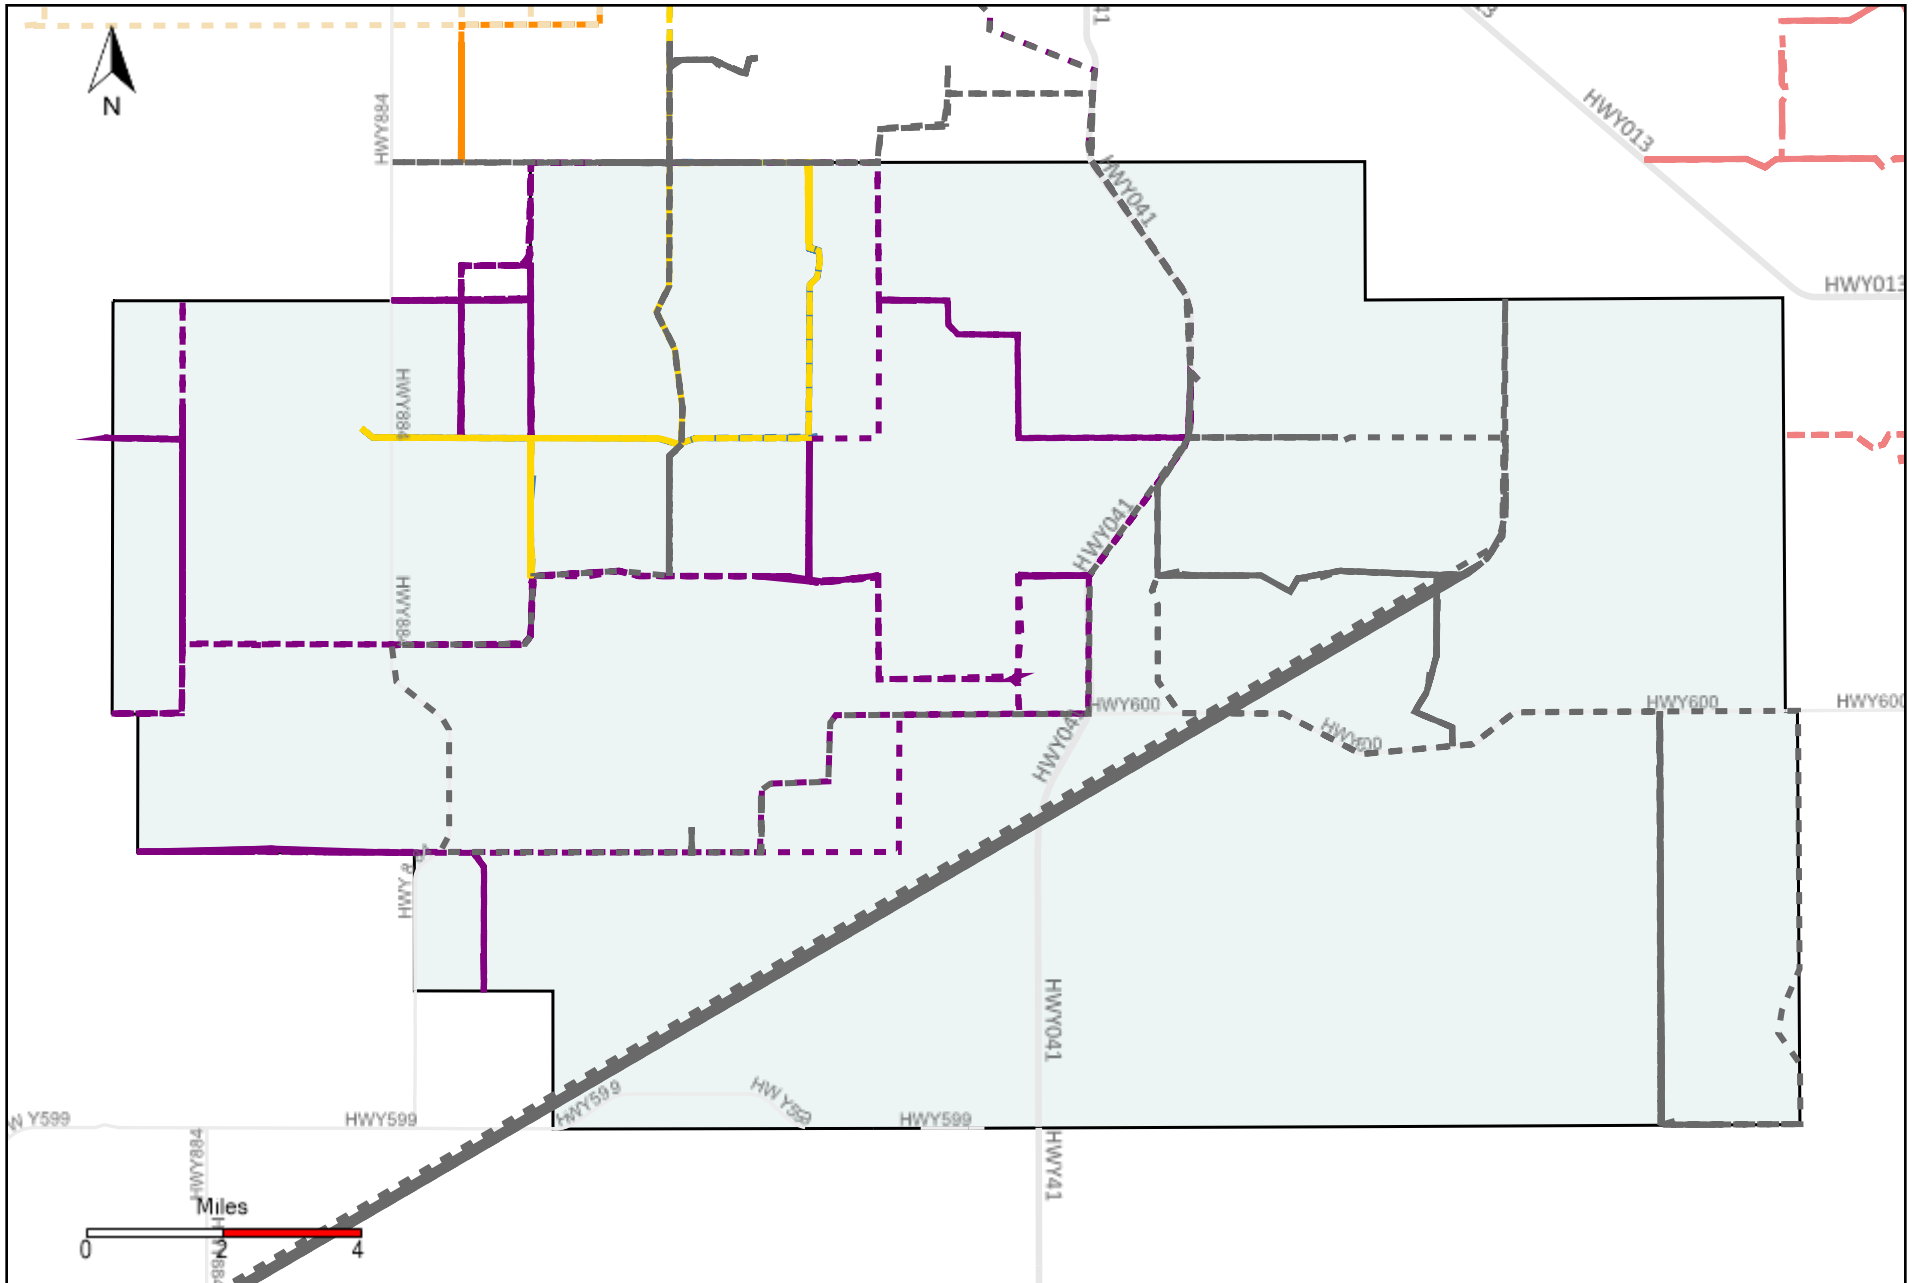

Division: 5 Grader Report(2021-05-09 ~ 2021-05-15)

Vehicle Name List	Total Distance(km)	Total Hours
*****	7602.2	225 hrs 48 min 56 sec