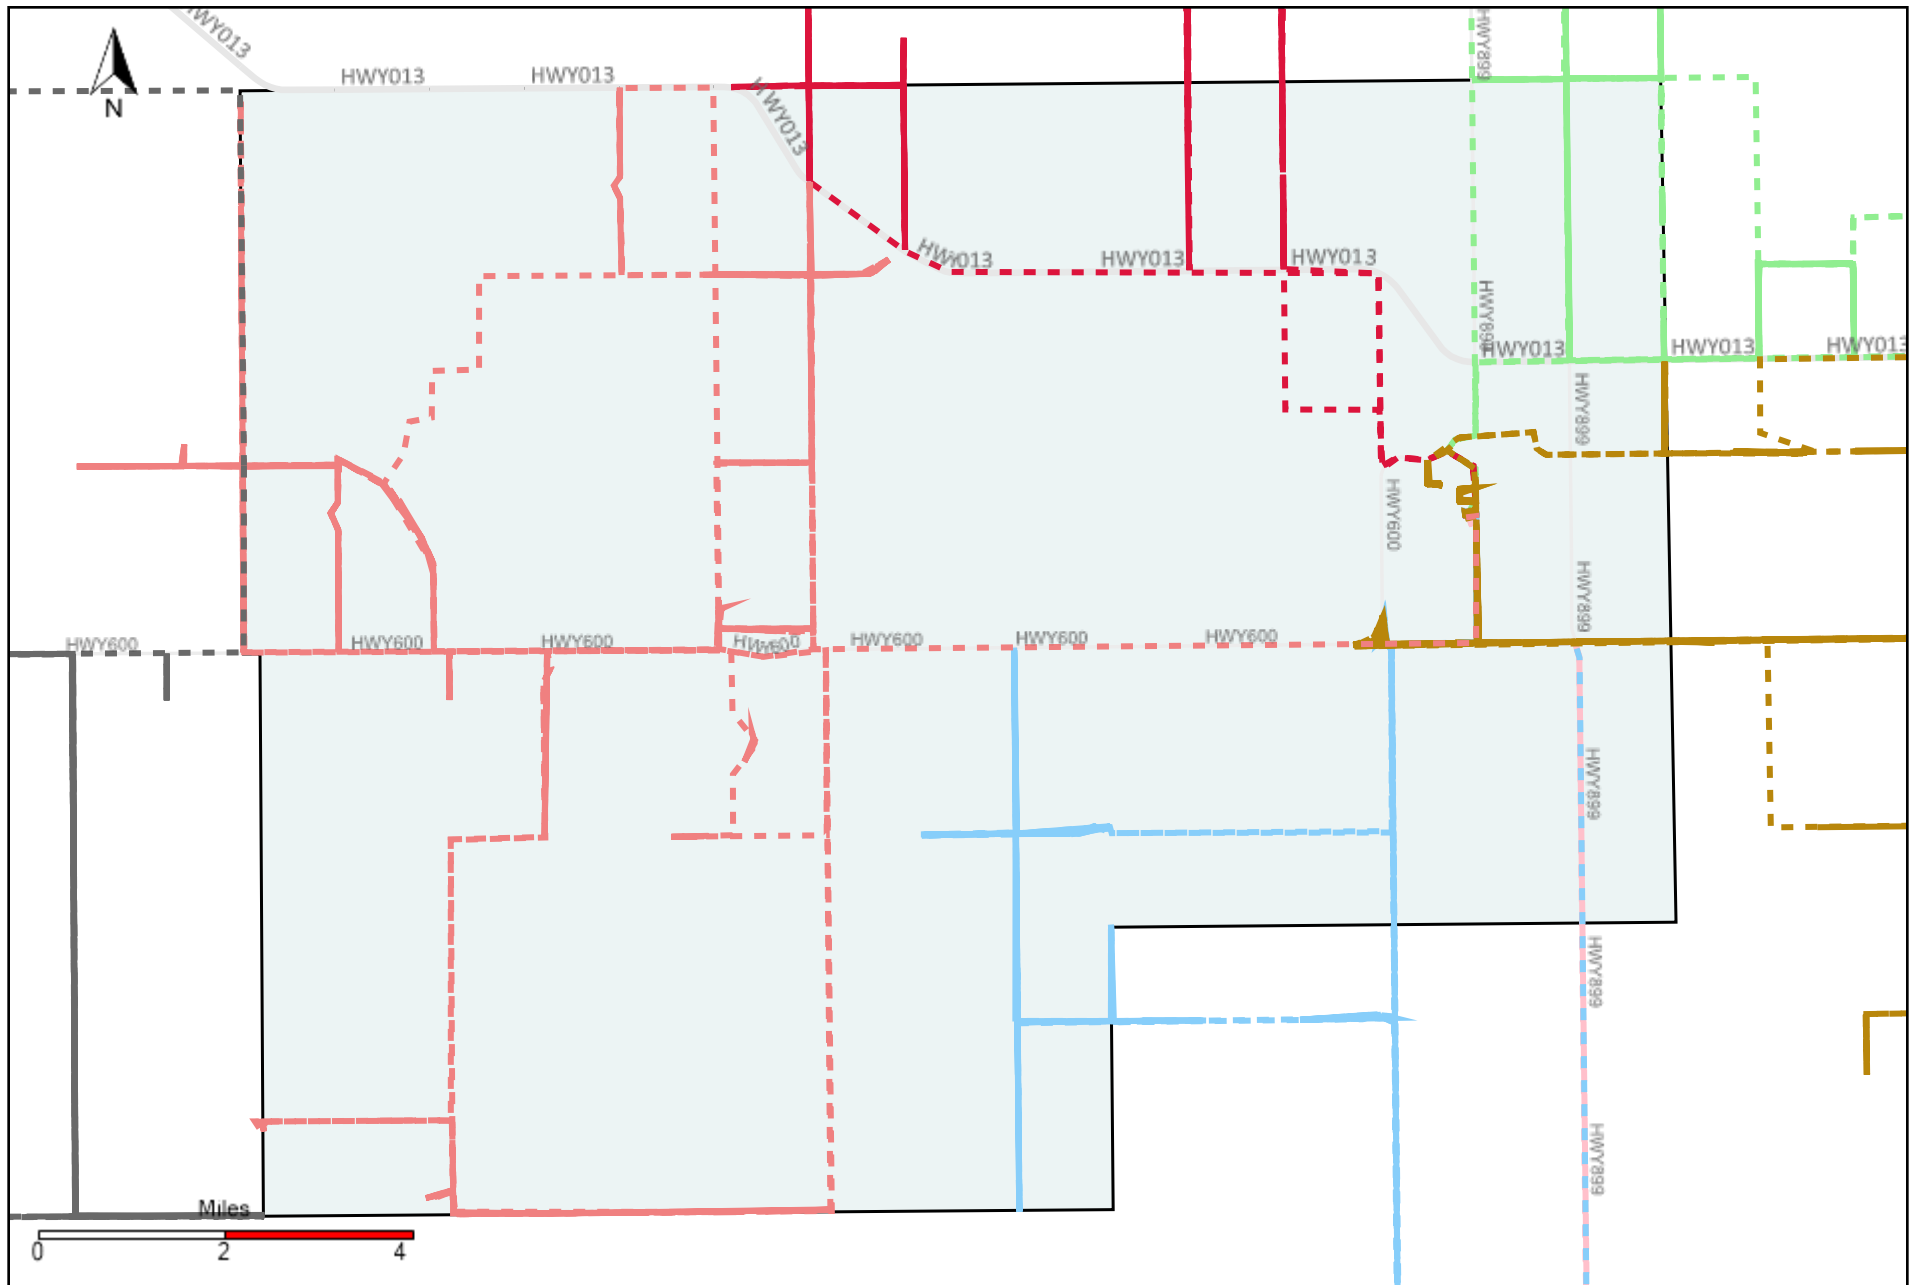

Provost Weekly Grader Report (2021-05-02 ~ 2021-05-08)

Division: 1 Grader Report(2021-05-02 ~ 2021-05-08)

Vehicle Name List	Total Distance(km)	Total Hours
*****	1296.74	124 hrs 13 min 49 sec

Division: 2 Grader Report(2021-05-02 ~ 2021-05-08)

Vehicle Name List	Total Distance(km)	Total Hours
*****	919.9	89 hrs 9 min 58 sec

Division: 3 Grader Report(2021-05-02 ~ 2021-05-08)

Vehicle Name List	Total Distance(km)	Total Hours
*****	3147.9	286 hrs 36 min 7 sec

Division: 4 Grader Report(2021-05-02 ~ 2021-05-08)

Vehicle Name List	Total Distance(km)	Total Hours
*****	1853.7	166 hrs 9 min 39 sec

Division: 5 Grader Report(2021-05-02 ~ 2021-05-08)

Vehicle Name List	Total Distance(km)	Total Hours
*****	2303.13	204 hrs 26 min 56 sec

Division: 6 Grader Report(2021-05-02 ~ 2021-05-08)

Vehicle Name List	Total Distance(km)	Total Hours
*****	2305.68	208 hrs 14 min 17 sec

Division: 7 Grader Report(2021-05-02 ~ 2021-05-08)

Vehicle Name List	Total Distance(km)	Total Hours
*****	666.39	49 hrs 33 min 18 sec