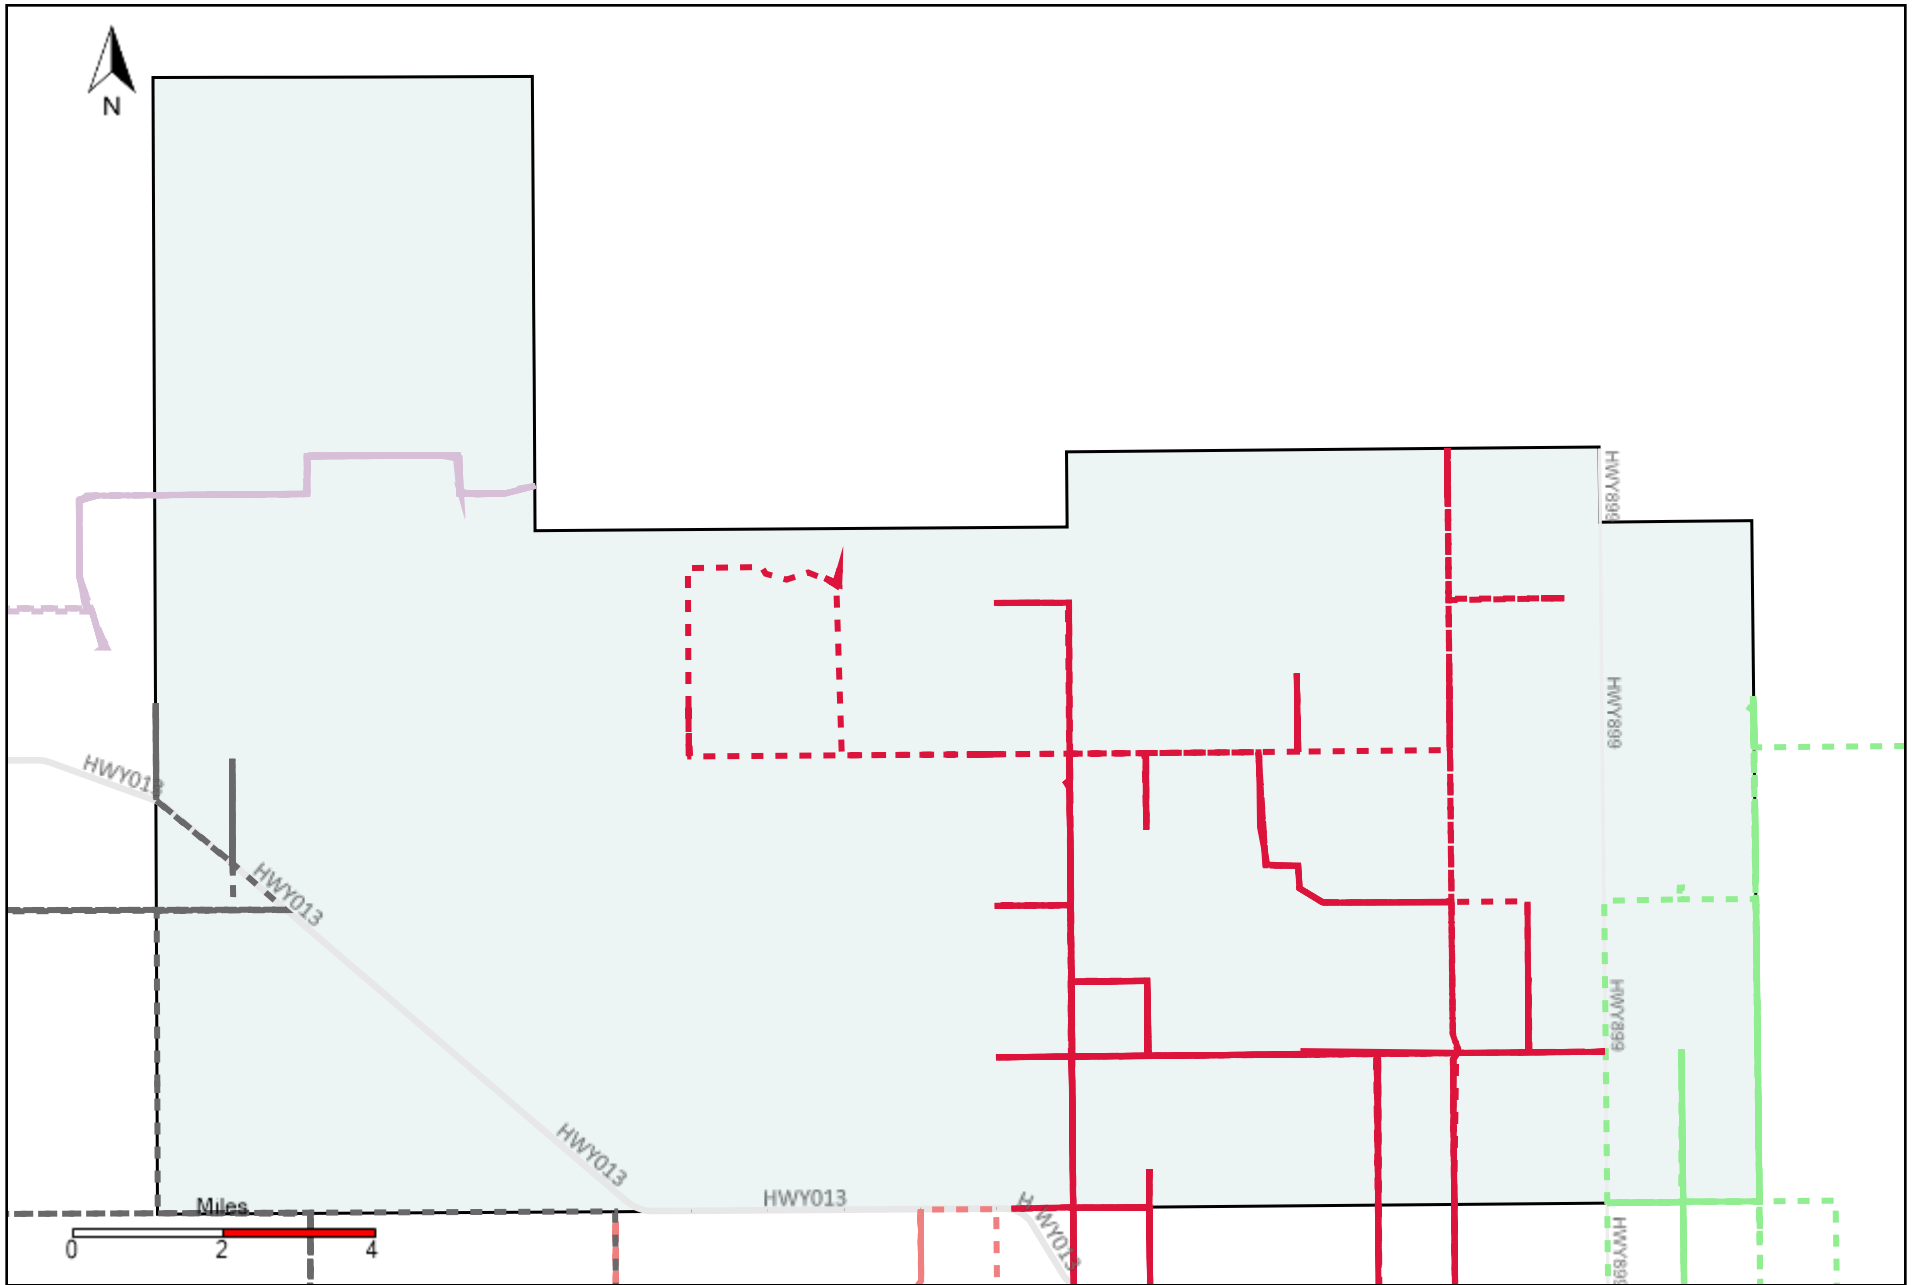

Division: 4 Grader Report(2021-05-02 ~ 2021-05-08)

Vehicle Name List	Total Distance(km)	Total Hours
*****	1853.7	166 hrs 9 min 39 sec