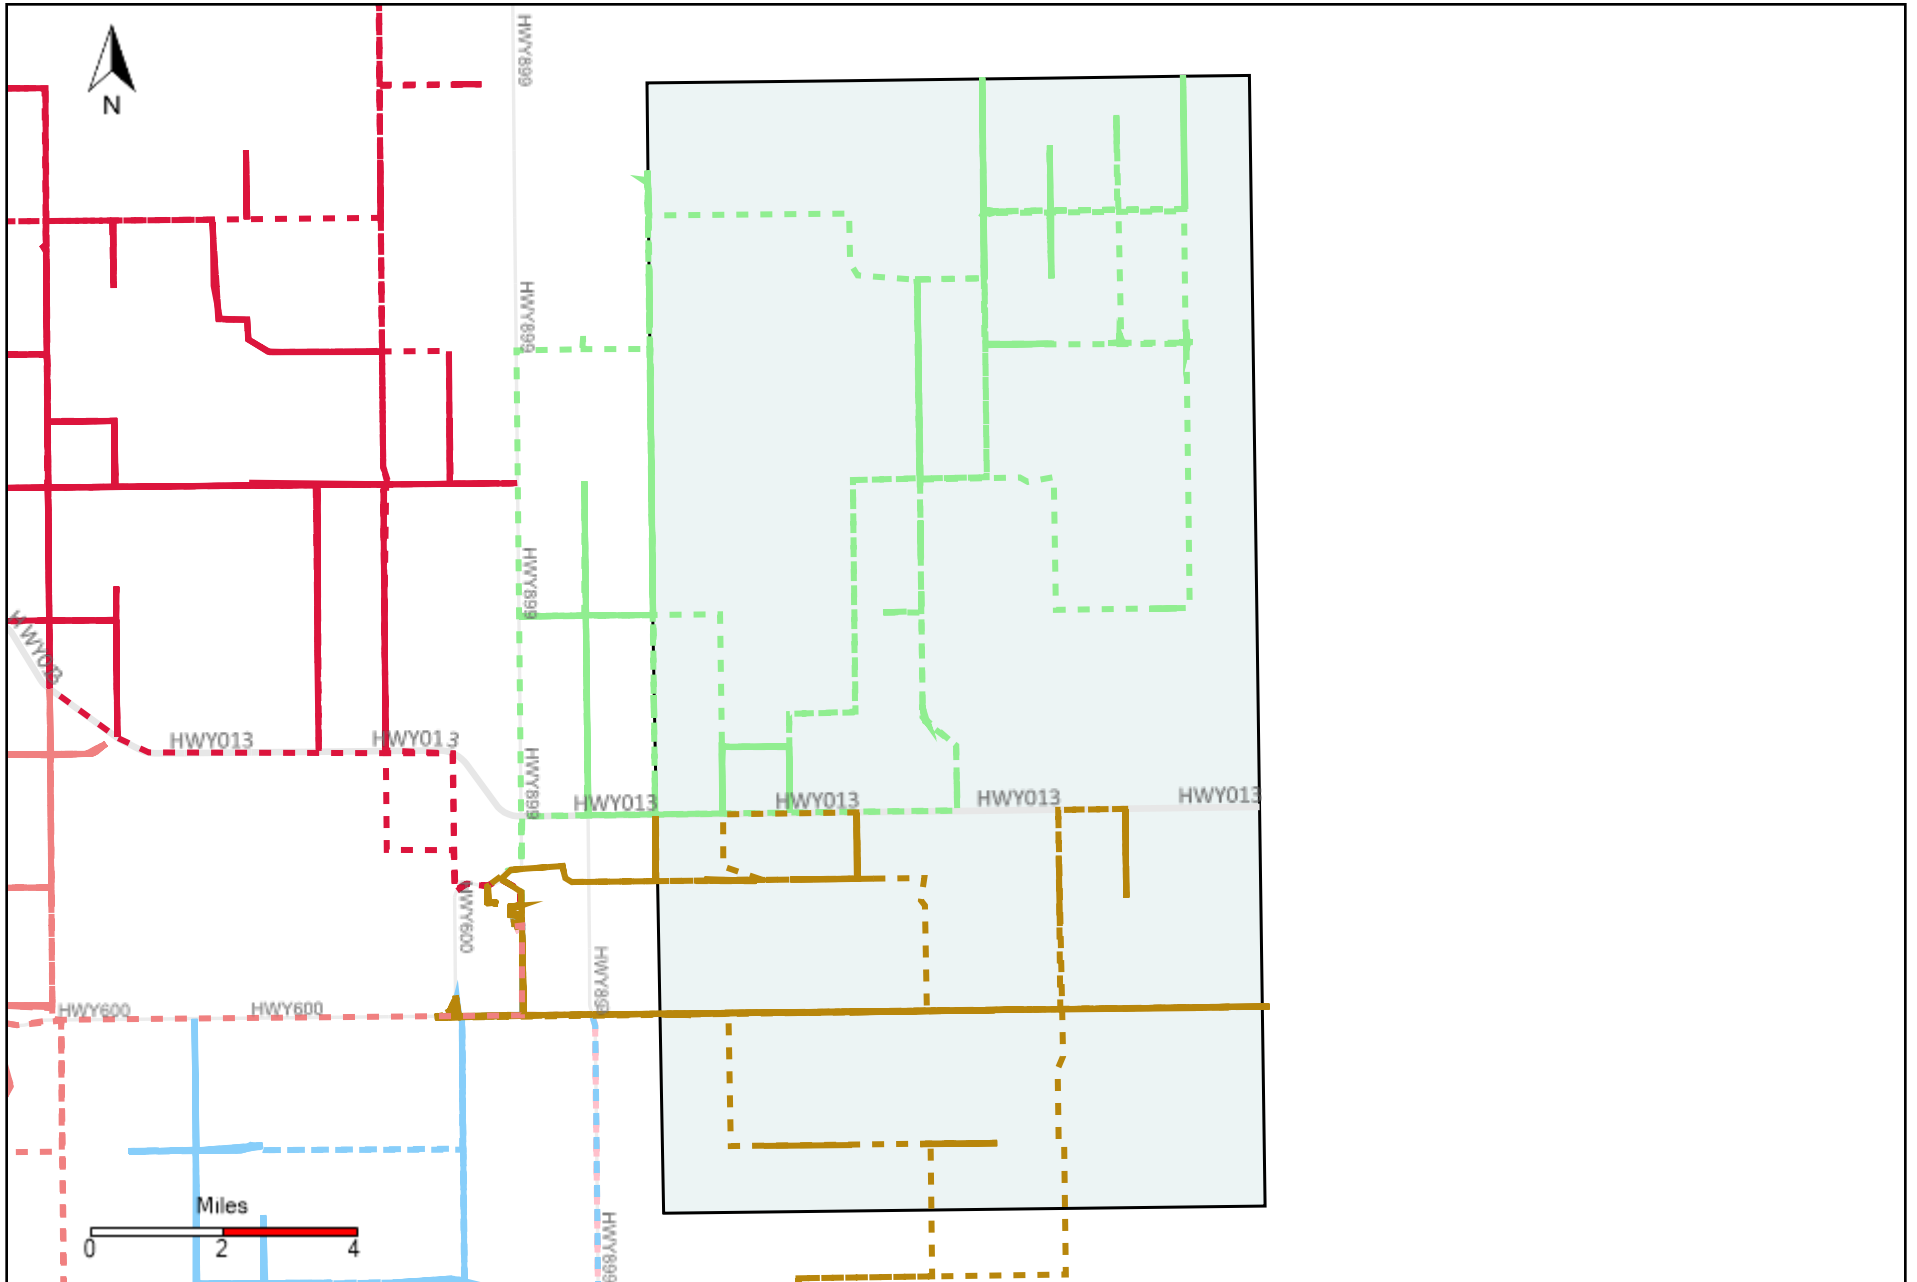

Provost Weekly Grader Report (2021-05-02 ~ 2021-05-08)

Division: 1 Grader Report(2021-05-02 ~ 2021-05-08)

Vehicle Name List	Total Distance(km)	Total Hours
*****	1296.74	124 hrs 13 min 49 sec

Division: 2 Grader Report(2021-05-02 ~ 2021-05-08)

Vehicle Name List	Total Distance(km)	Total Hours
*****	919.9	89 hrs 9 min 58 sec

Division: 3 Grader Report(2021-05-02 ~ 2021-05-08)

Vehicle Name List	Total Distance(km)	Total Hours
*****	3147.9	286 hrs 36 min 7 sec

Division: 4 Grader Report(2021-05-02 ~ 2021-05-08)

Vehicle Name List	Total Distance(km)	Total Hours
*****	1853.7	166 hrs 9 min 39 sec

Division: 5 Grader Report(2021-05-02 ~ 2021-05-08)

Vehicle Name List	Total Distance(km)	Total Hours
*****	2303.13	204 hrs 26 min 56 sec

Division: 6 Grader Report(2021-05-02 ~ 2021-05-08)

Vehicle Name List	Total Distance(km)	Total Hours
*****	2305.68	208 hrs 14 min 17 sec

Division: 7 Grader Report(2021-05-02 ~ 2021-05-08)

Vehicle Name List	Total Distance(km)	Total Hours
*****	666.39	49 hrs 33 min 18 sec