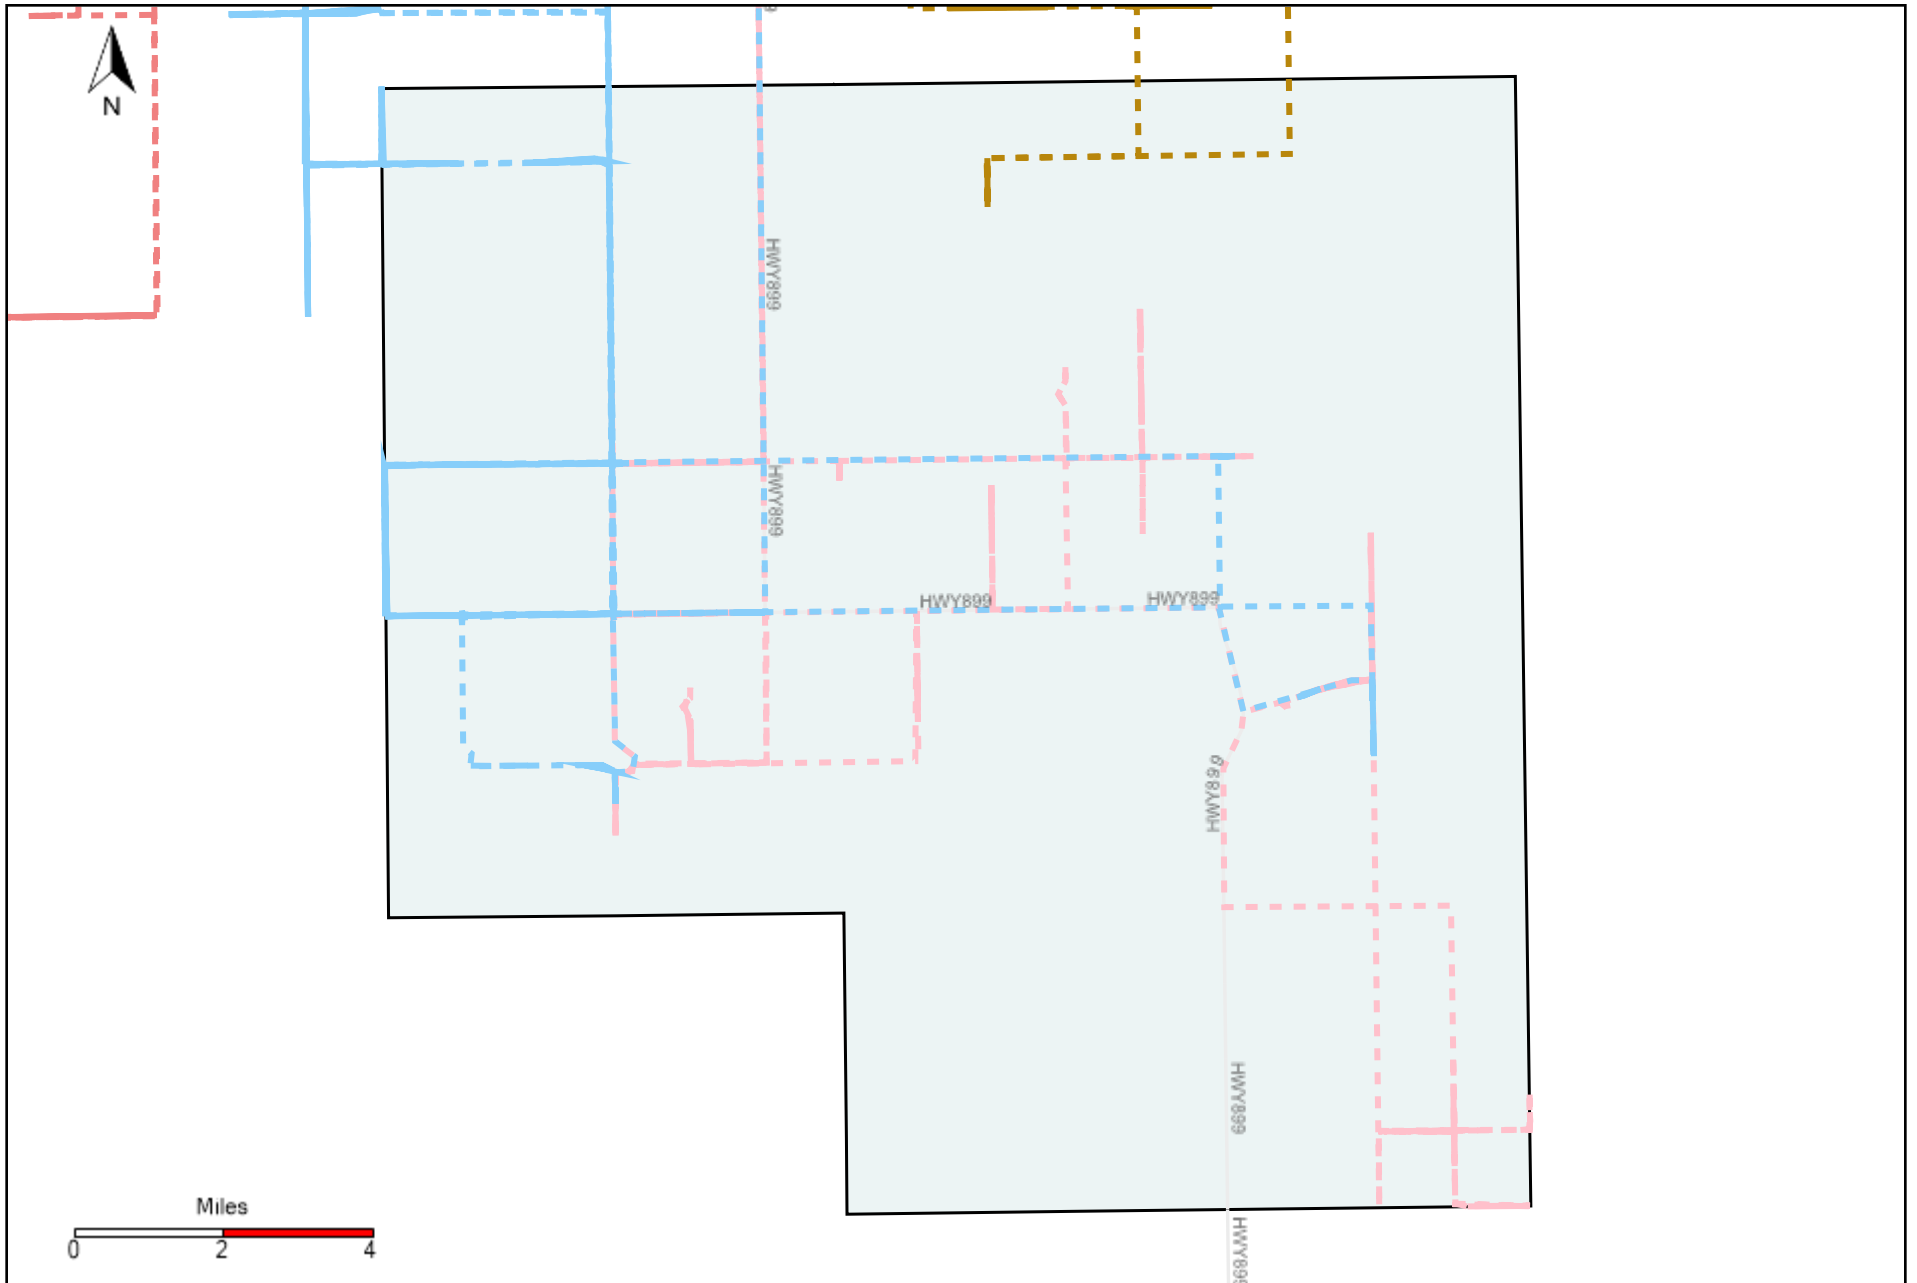

Provost Weekly Grader Report (2021-05-02 ~ 2021-05-08)

Division: 1 Grader Report(2021-05-02 ~ 2021-05-08)

Vehicle Name List	Total Distance(km)	Total Hours
*****	1296.74	124 hrs 13 min 49 sec

Division: 2 Grader Report(2021-05-02 ~ 2021-05-08)

Vehicle Name List	Total Distance(km)	Total Hours
*****	919.9	89 hrs 9 min 58 sec

Division: 3 Grader Report(2021-05-02 ~ 2021-05-08)

Vehicle Name List	Total Distance(km)	Total Hours
*****	3147.9	286 hrs 36 min 7 sec

Division: 4 Grader Report(2021-05-02 ~ 2021-05-08)

Vehicle Name List	Total Distance(km)	Total Hours
*****	1853.7	166 hrs 9 min 39 sec

Division: 5 Grader Report(2021-05-02 ~ 2021-05-08)

Vehicle Name List	Total Distance(km)	Total Hours
*****	2303.13	204 hrs 26 min 56 sec

Division: 6 Grader Report(2021-05-02 ~ 2021-05-08)

Vehicle Name List	Total Distance(km)	Total Hours
*****	2305.68	208 hrs 14 min 17 sec

Division: 7 Grader Report(2021-05-02 ~ 2021-05-08)

Vehicle Name List	Total Distance(km)	Total Hours
*****	666.39	49 hrs 33 min 18 sec