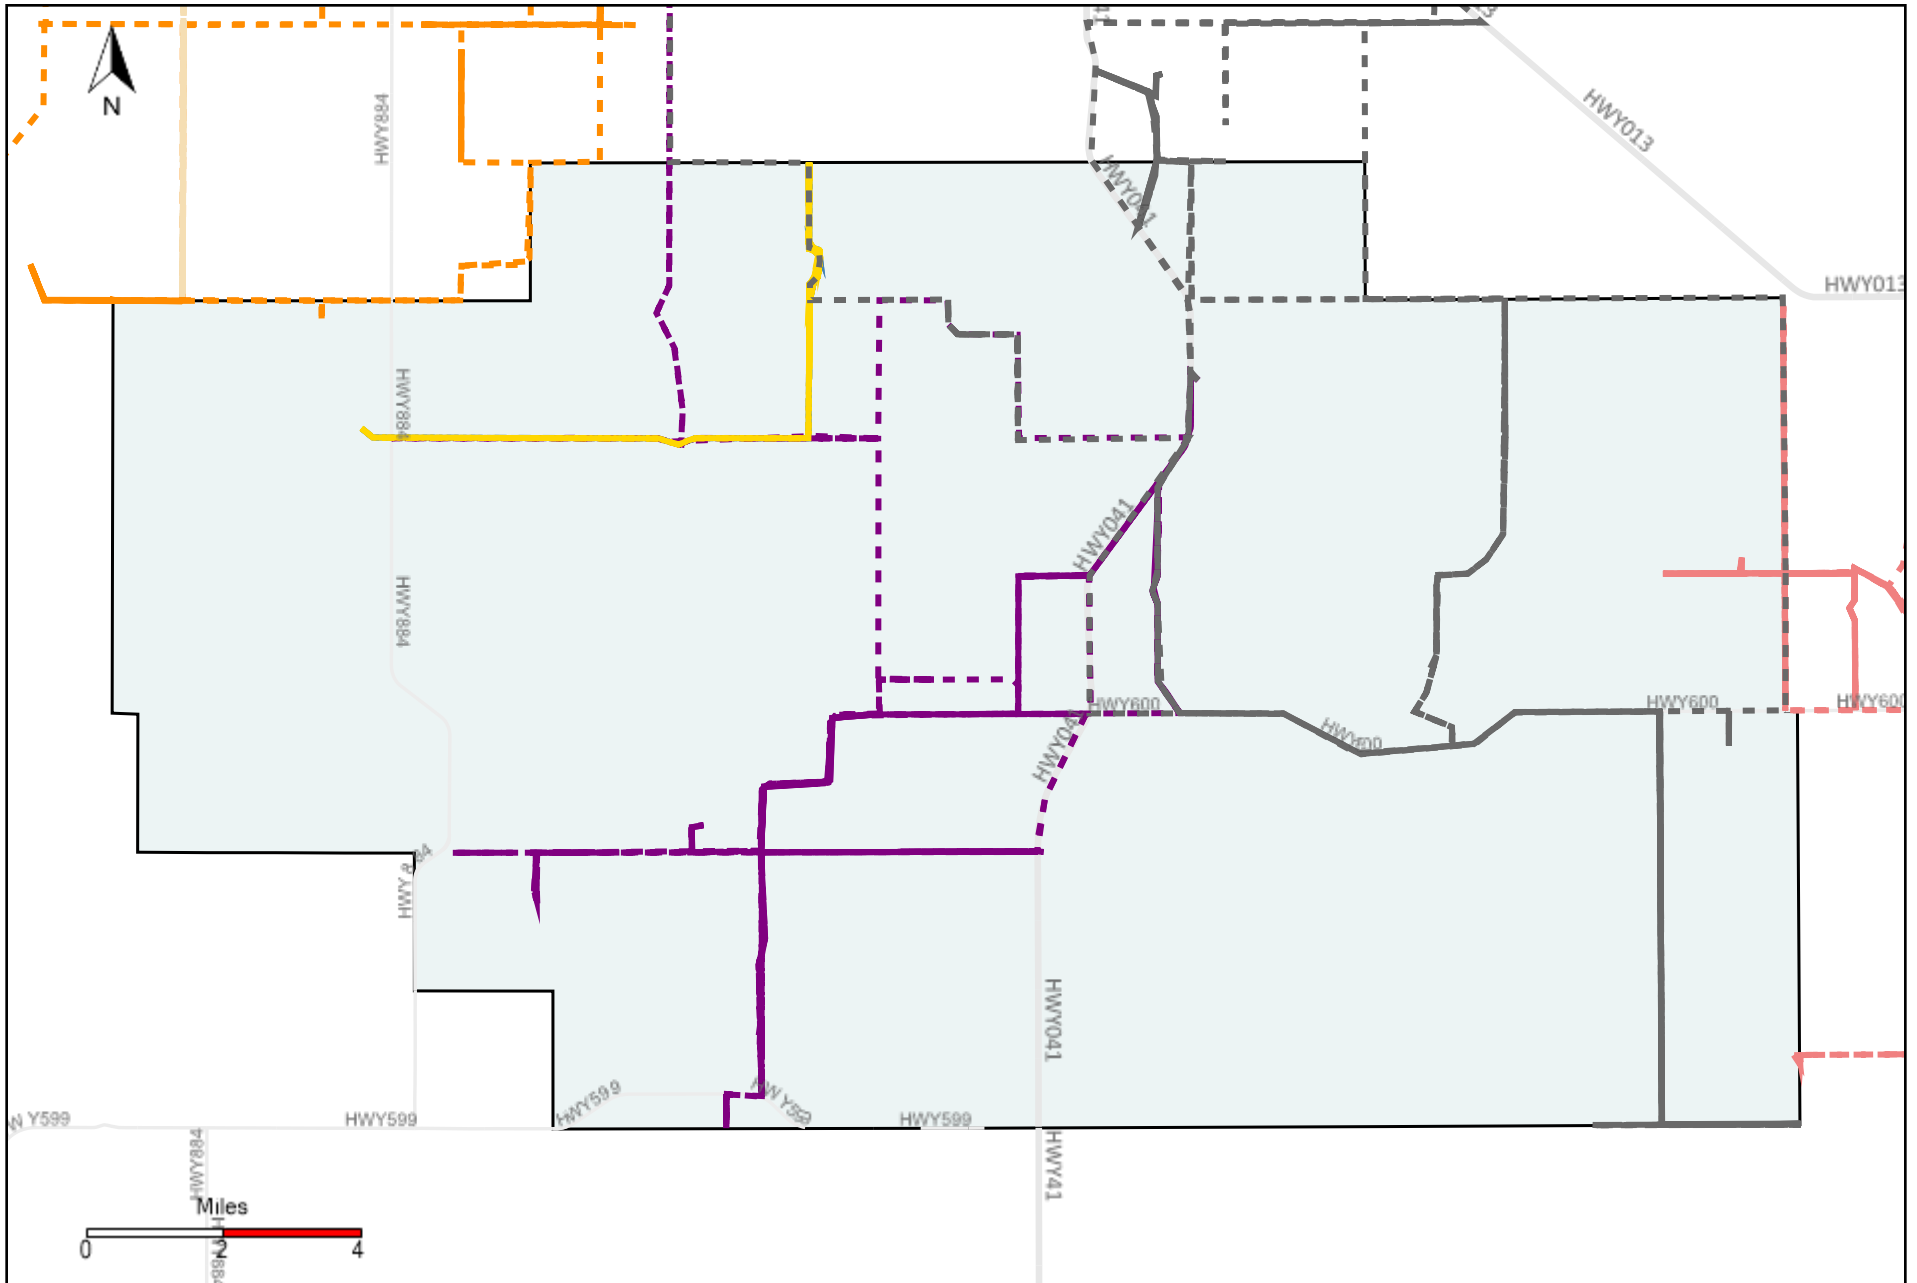

Provost Weekly Grader Report (2021-05-02 ~ 2021-05-08)

Division: 1 Grader Report(2021-05-02 ~ 2021-05-08)

Vehicle Name List	Total Distance(km)	Total Hours
*****	1296.74	124 hrs 13 min 49 sec

Division: 2 Grader Report(2021-05-02 ~ 2021-05-08)

Vehicle Name List	Total Distance(km)	Total Hours
*****	919.9	89 hrs 9 min 58 sec

Division: 3 Grader Report(2021-05-02 ~ 2021-05-08)

Vehicle Name List	Total Distance(km)	Total Hours
*****	3147.9	286 hrs 36 min 7 sec

Division: 4 Grader Report(2021-05-02 ~ 2021-05-08)

Vehicle Name List	Total Distance(km)	Total Hours
*****	1853.7	166 hrs 9 min 39 sec

Division: 5 Grader Report(2021-05-02 ~ 2021-05-08)

Vehicle Name List	Total Distance(km)	Total Hours
*****	2303.13	204 hrs 26 min 56 sec