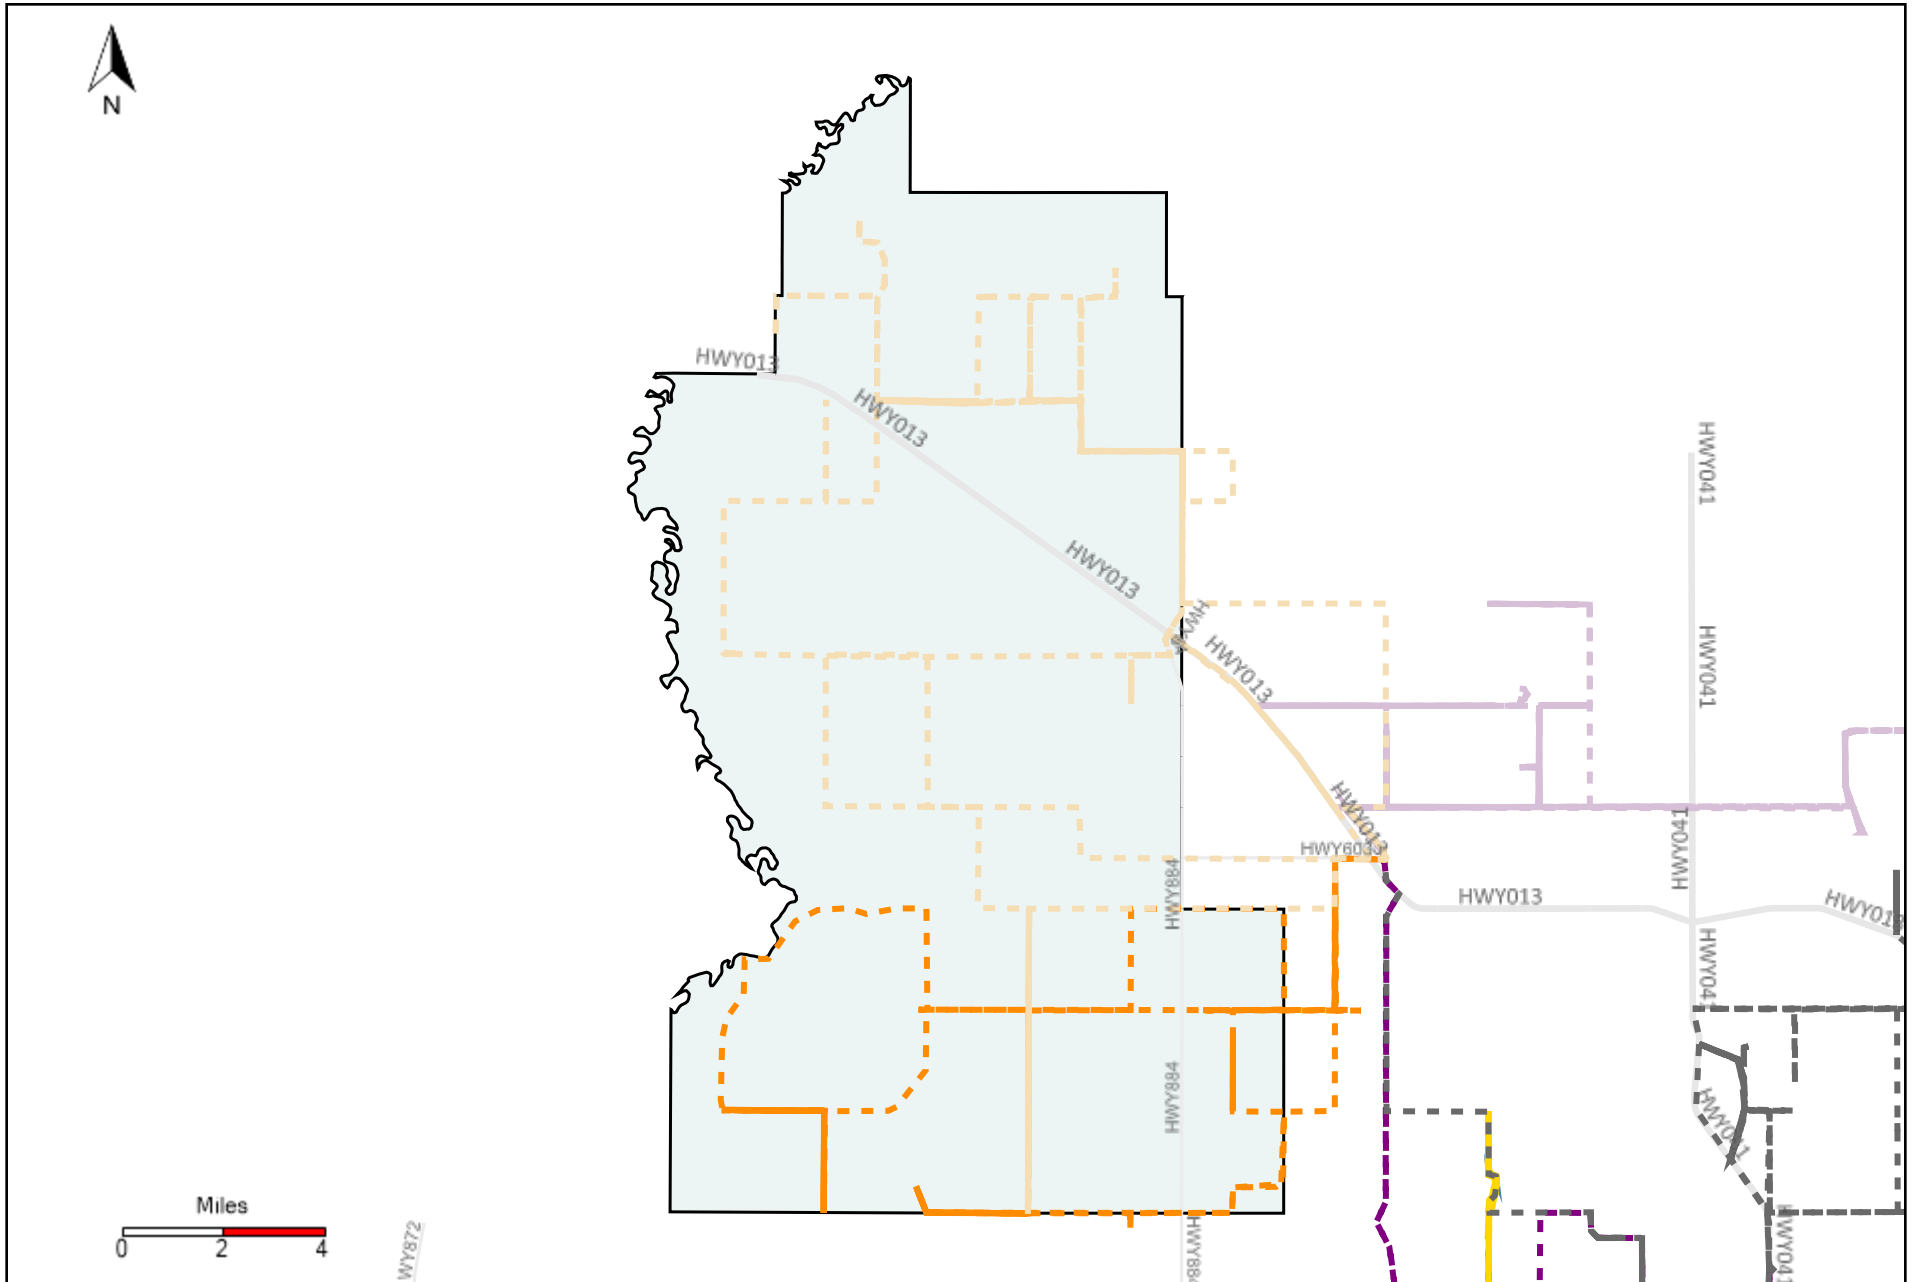

Vehicle Name List	Total Distance(km)	Total Hours
*****	919.9	89 hrs 9 min 58 sec

Division: 3 Grader Report(2021-05-02 ~ 2021-05-08)

Vehicle Name List	Total Distance(km)	Total Hours
*****	3147.9	286 hrs 36 min 7 sec

Division: 4 Grader Report(2021-05-02 ~ 2021-05-08)

Vehicle Name List	Total Distance(km)	Total Hours
*****	1853.7	166 hrs 9 min 39 sec

Division: 5 Grader Report(2021-05-02 ~ 2021-05-08)

Vehicle Name List	Total Distance(km)	Total Hours
*****	2303.13	204 hrs 26 min 56 sec

Division: 6 Grader Report(2021-05-02 ~ 2021-05-08)

Vehicle Name List	Total Distance(km)	Total Hours
*****	2305.68	208 hrs 14 min 17 sec

Division: 7 Grader Report(2021-05-02 ~ 2021-05-08)

Vehicle Name List	Total Distance(km)	Total Hours
*****	666.39	49 hrs 33 min 18 sec