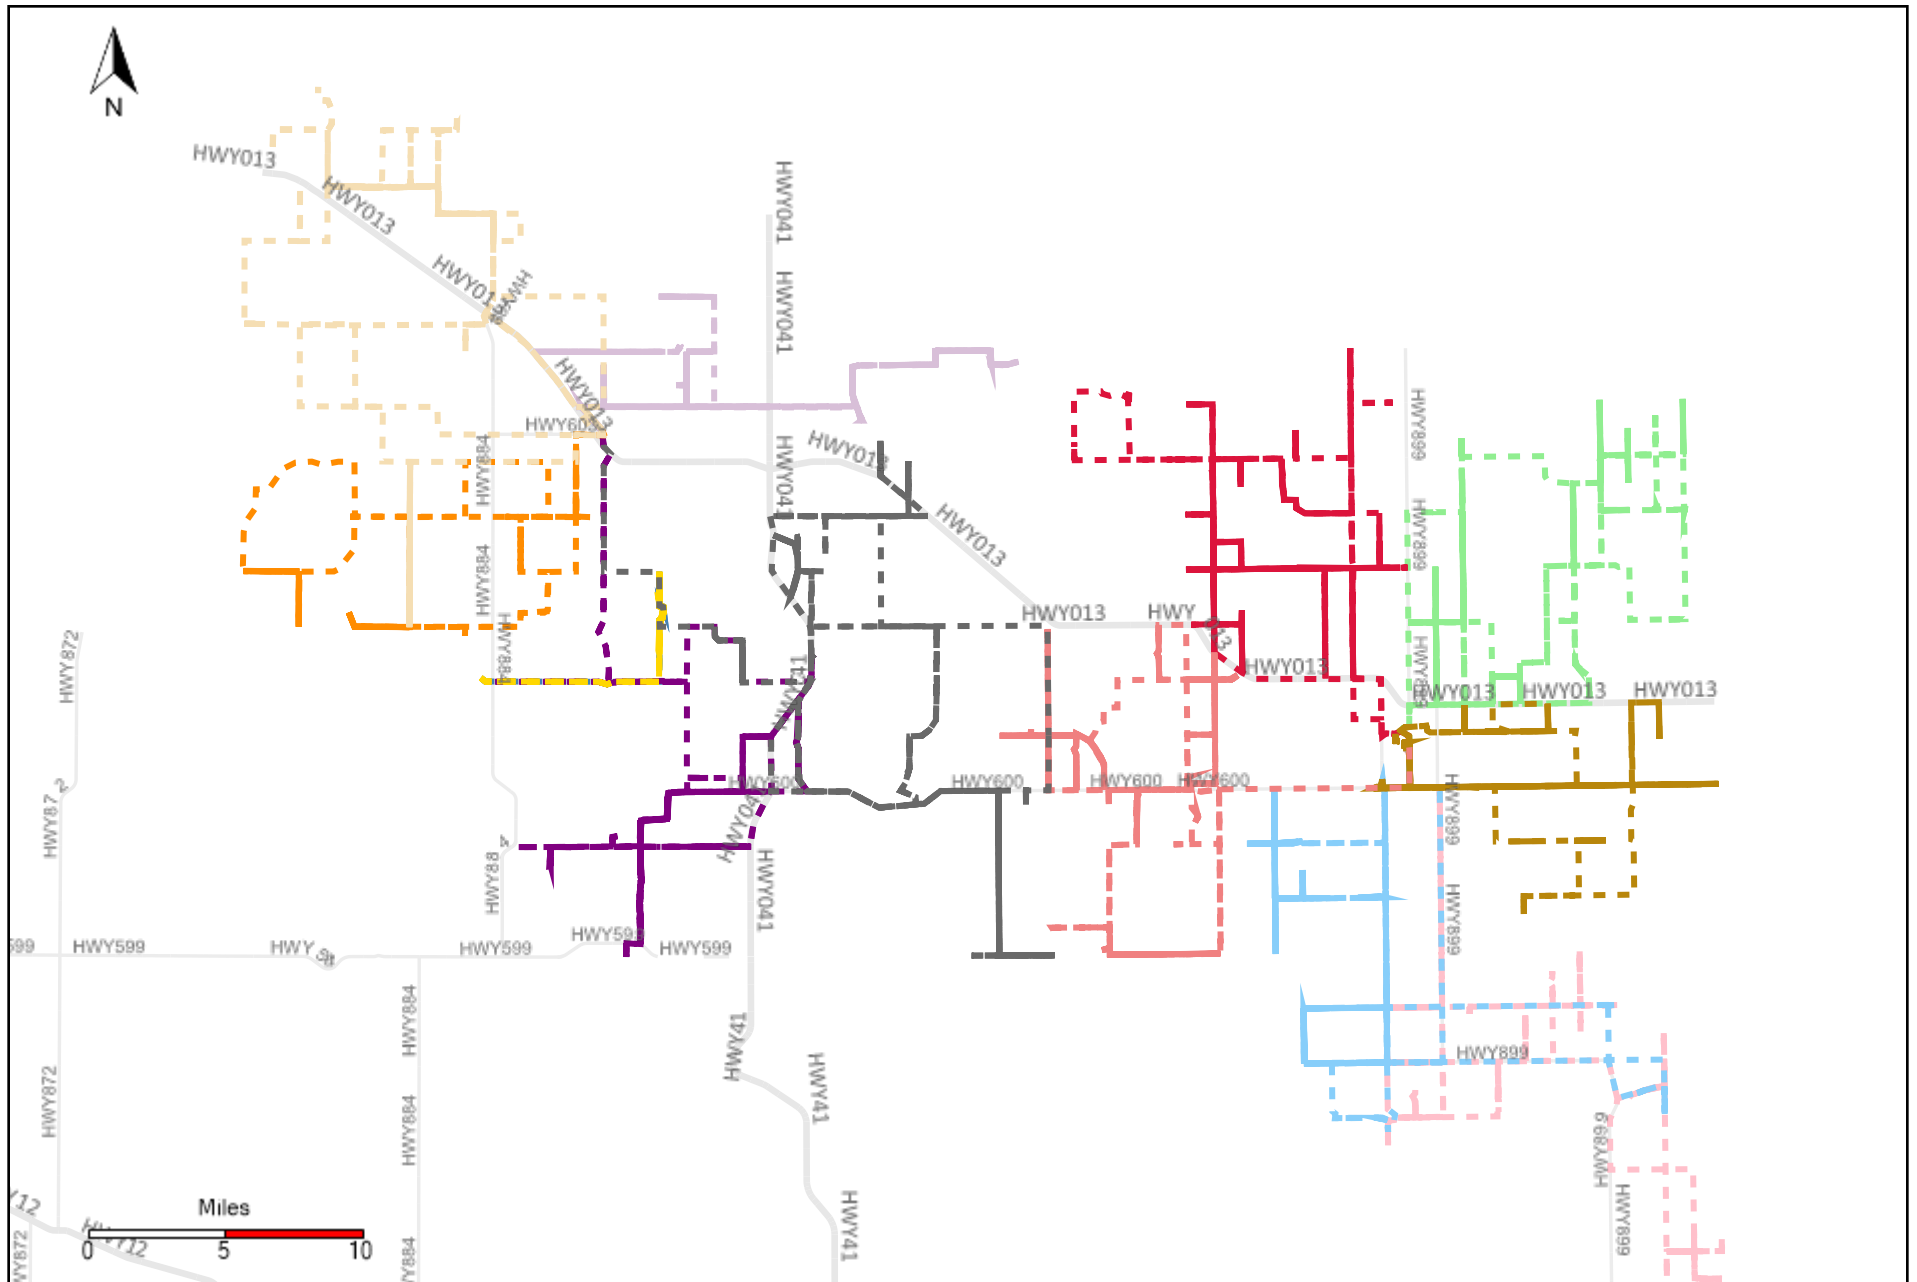

Provost Weekly Grader Report (2021-05-02 ~ 2021-05-08)

Division: 1 Grader Report(2021-05-02 ~ 2021-05-08)

Vehicle Name List	Total Distance(km)	Total Hours
*****	1296.74	124 hrs 13 min 49 sec

Division: 2 Grader Report(2021-05-02 ~ 2021-05-08)

Vehicle Name List	Total Distance(km)	Total Hours
*****	919.9	89 hrs 9 min 58 sec

Division: 3 Grader Report(2021-05-02 ~ 2021-05-08)

Vehicle Name List	Total Distance(km)	Total Hours
*****	3147.9	286 hrs 36 min 7 sec

Division: 4 Grader Report(2021-05-02 ~ 2021-05-08)

Vehicle Name List	Total Distance(km)	Total Hours
*****	1853.7	166 hrs 9 min 39 sec

Division: 5 Grader Report(2021-05-02 ~ 2021-05-08)

Vehicle Name List	Total Distance(km)	Total Hours
*****	2303.13	204 hrs 26 min 56 sec

Division: 6 Grader Report(2021-05-02 ~ 2021-05-08)

Vehicle Name List	Total Distance(km)	Total Hours
*****	2305.68	208 hrs 14 min 17 sec

Division: 7 Grader Report(2021-05-02 ~ 2021-05-08)

Vehicle Name List	Total Distance(km)	Total Hours
*****	666.39	49 hrs 33 min 18 sec