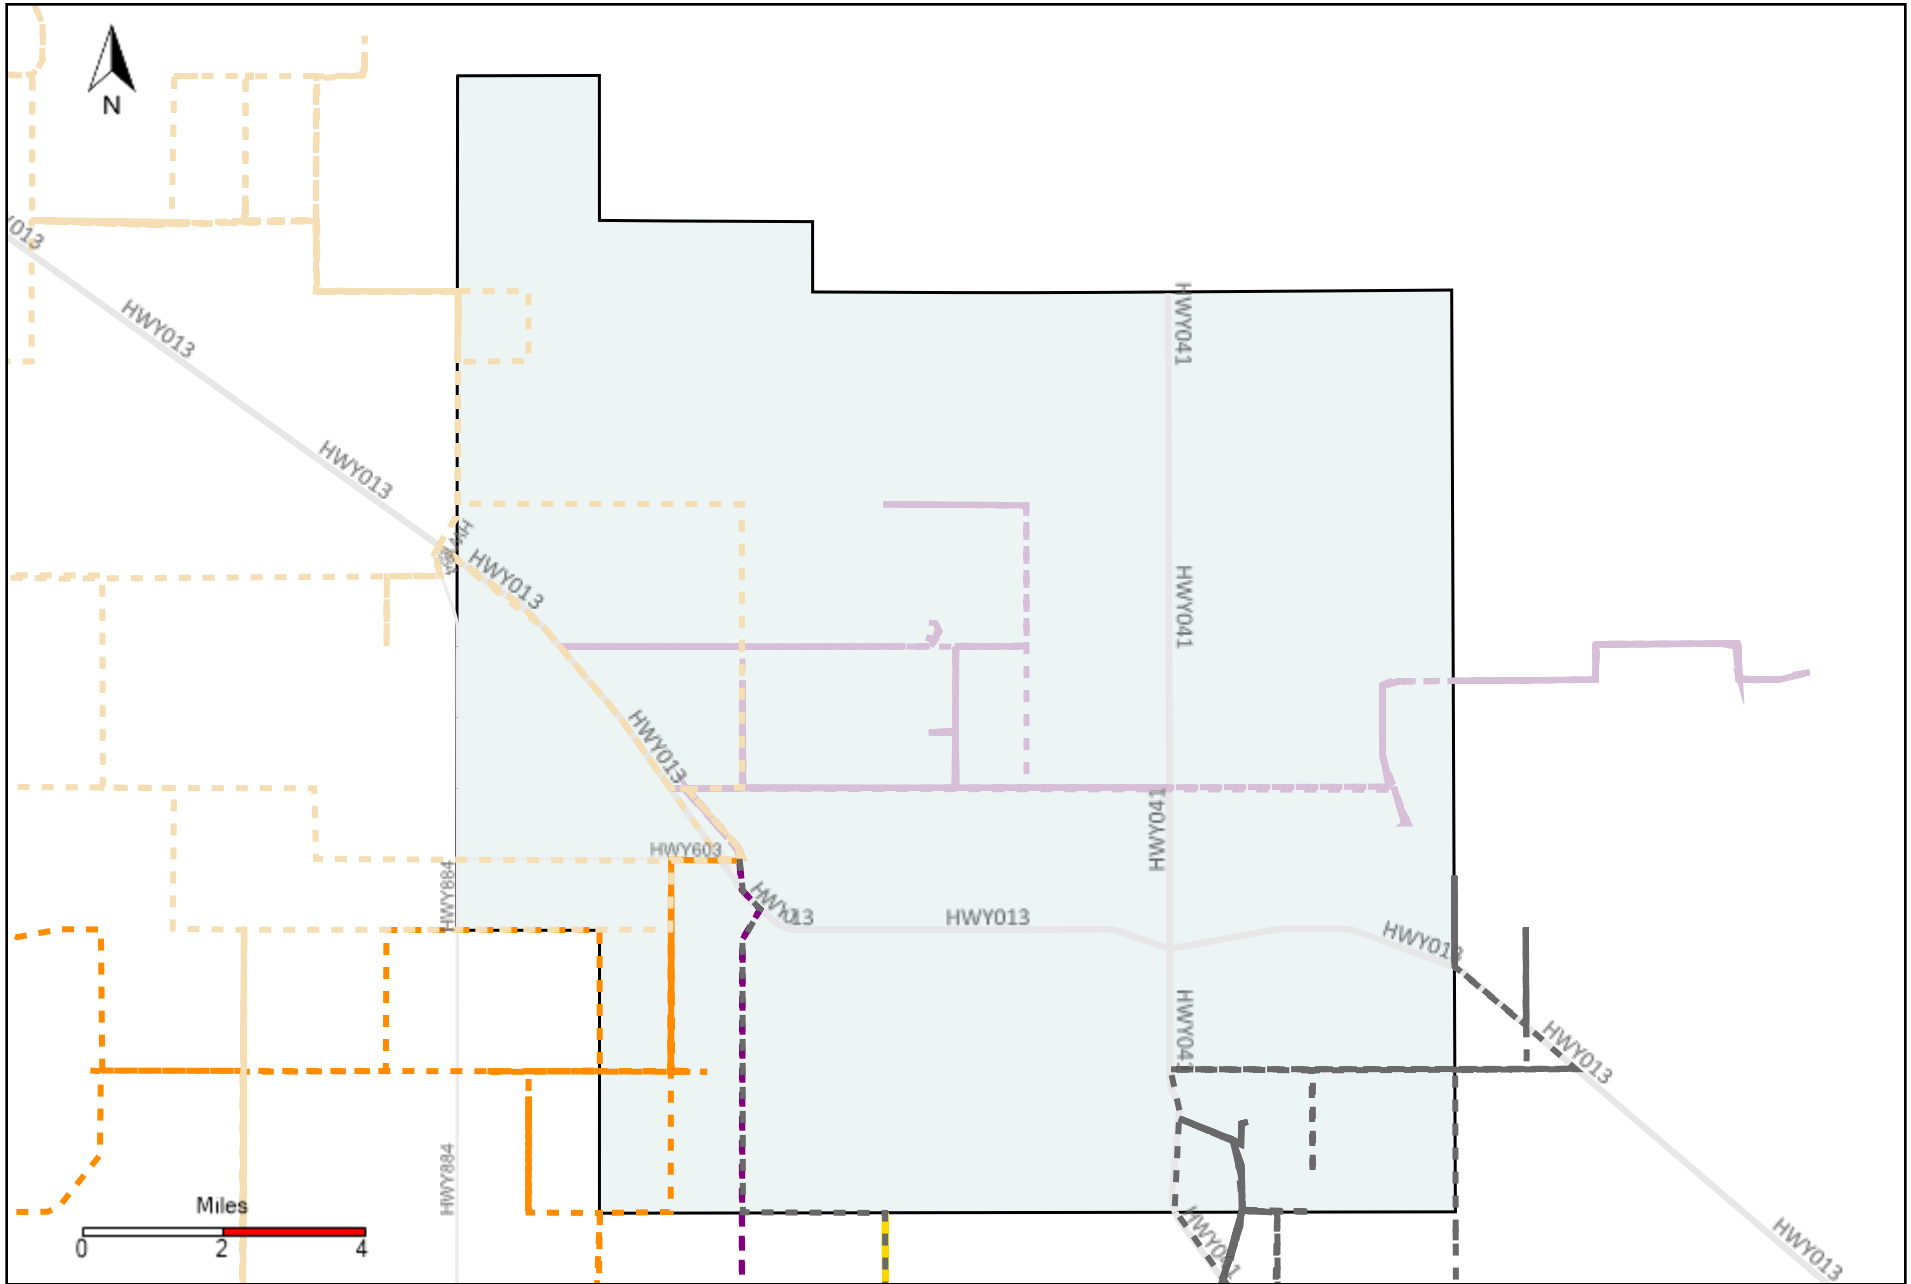

Division: 4 Grader Report(2021-05-02 ~ 2021-05-08)

Vehicle Name List	Total Distance(km)	Total Hours
*****	1853.7	166 hrs 9 min 39 sec

Division: 5 Grader Report(2021-05-02 ~ 2021-05-08)

Vehicle Name List	Total Distance(km)	Total Hours
*****	2303.13	204 hrs 26 min 56 sec

Division: 6 Grader Report(2021-05-02 ~ 2021-05-08)

Vehicle Name List	Total Distance(km)	Total Hours
*****	2305.68	208 hrs 14 min 17 sec

Division: 7 Grader Report(2021-05-02 ~ 2021-05-08)

Vehicle Name List	Total Distance(km)	Total Hours
*****	666.39	49 hrs 33 min 18 sec