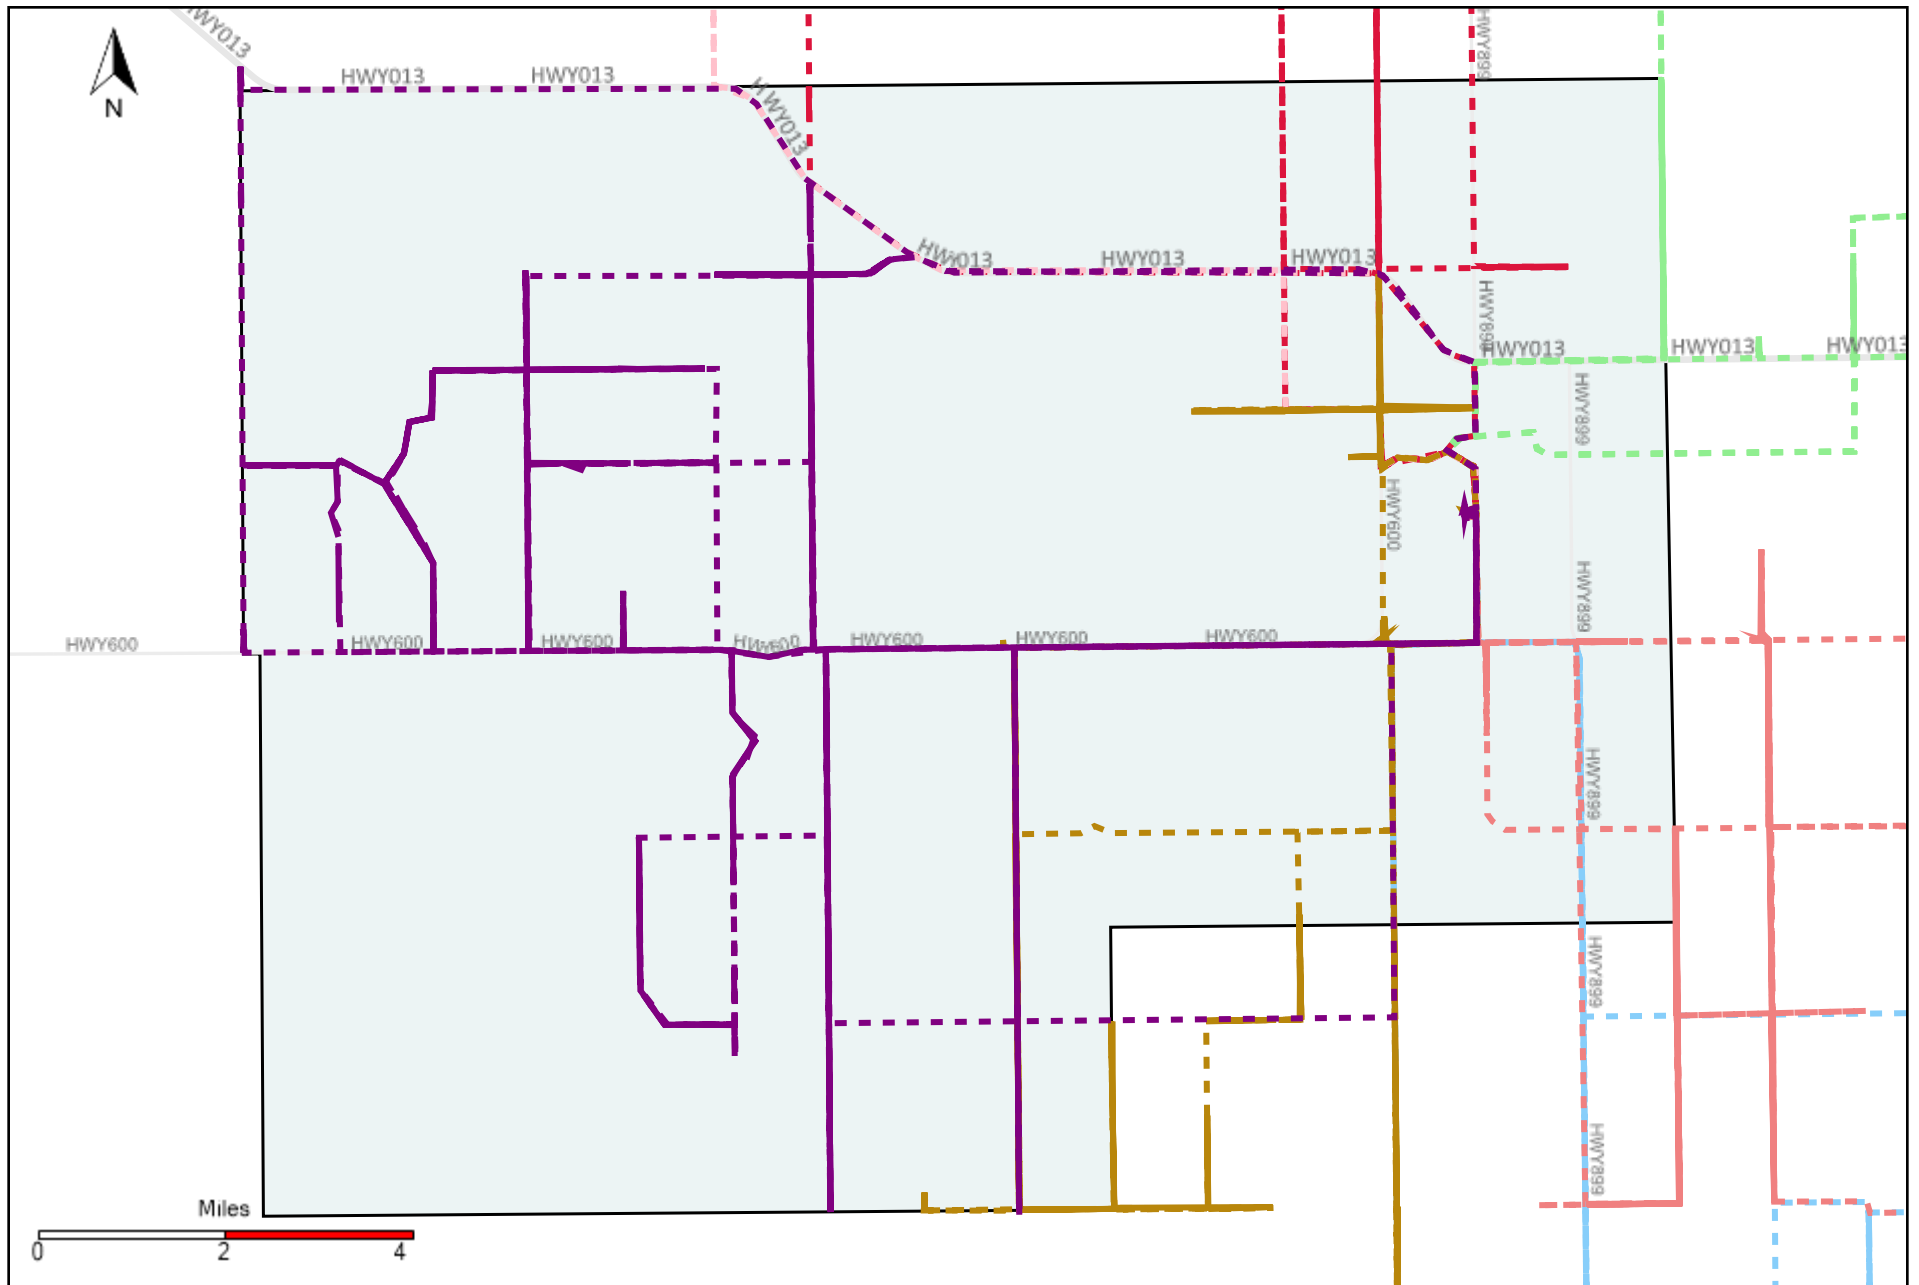

Provost Weekly Grader Report (2021-04-25 ~ 2021-05-01)

Division: 1 Grader Report(2021-04-25 ~ 2021-05-01)

Vehicle Name List	Total Distance(km)	Total Hours
*****	1598.51	147 hrs 0 min 38 sec

Division: 2 Grader Report(2021-04-25 ~ 2021-05-01)

Vehicle Name List	Total Distance(km)	Total Hours
*****	596.23	58 hrs 45 min 41 sec

Division: 3 Grader Report(2021-04-25 ~ 2021-05-01)

Vehicle Name List	Total Distance(km)	Total Hours
*****	2485.67	222 hrs 39 min 20 sec

Division: 4 Grader Report(2021-04-25 ~ 2021-05-01)

Vehicle Name List	Total Distance(km)	Total Hours
*****	989.9	86 hrs 44 min 11 sec

Division: 5 Grader Report(2021-04-25 ~ 2021-05-01)

Vehicle Name List	Total Distance(km)	Total Hours
*****	2775.32	257 hrs 20 min 21 sec

Division: 6 Grader Report(2021-04-25 ~ 2021-05-01)

Vehicle Name List	Total Distance(km)	Total Hours
*****	2192.2	217 hrs 26 min 54 sec

Division: 7 Grader Report(2021-04-25 ~ 2021-05-01)

Vehicle Name List	Total Distance(km)	Total Hours
*****	2348.38	218 hrs 10 min 54 sec