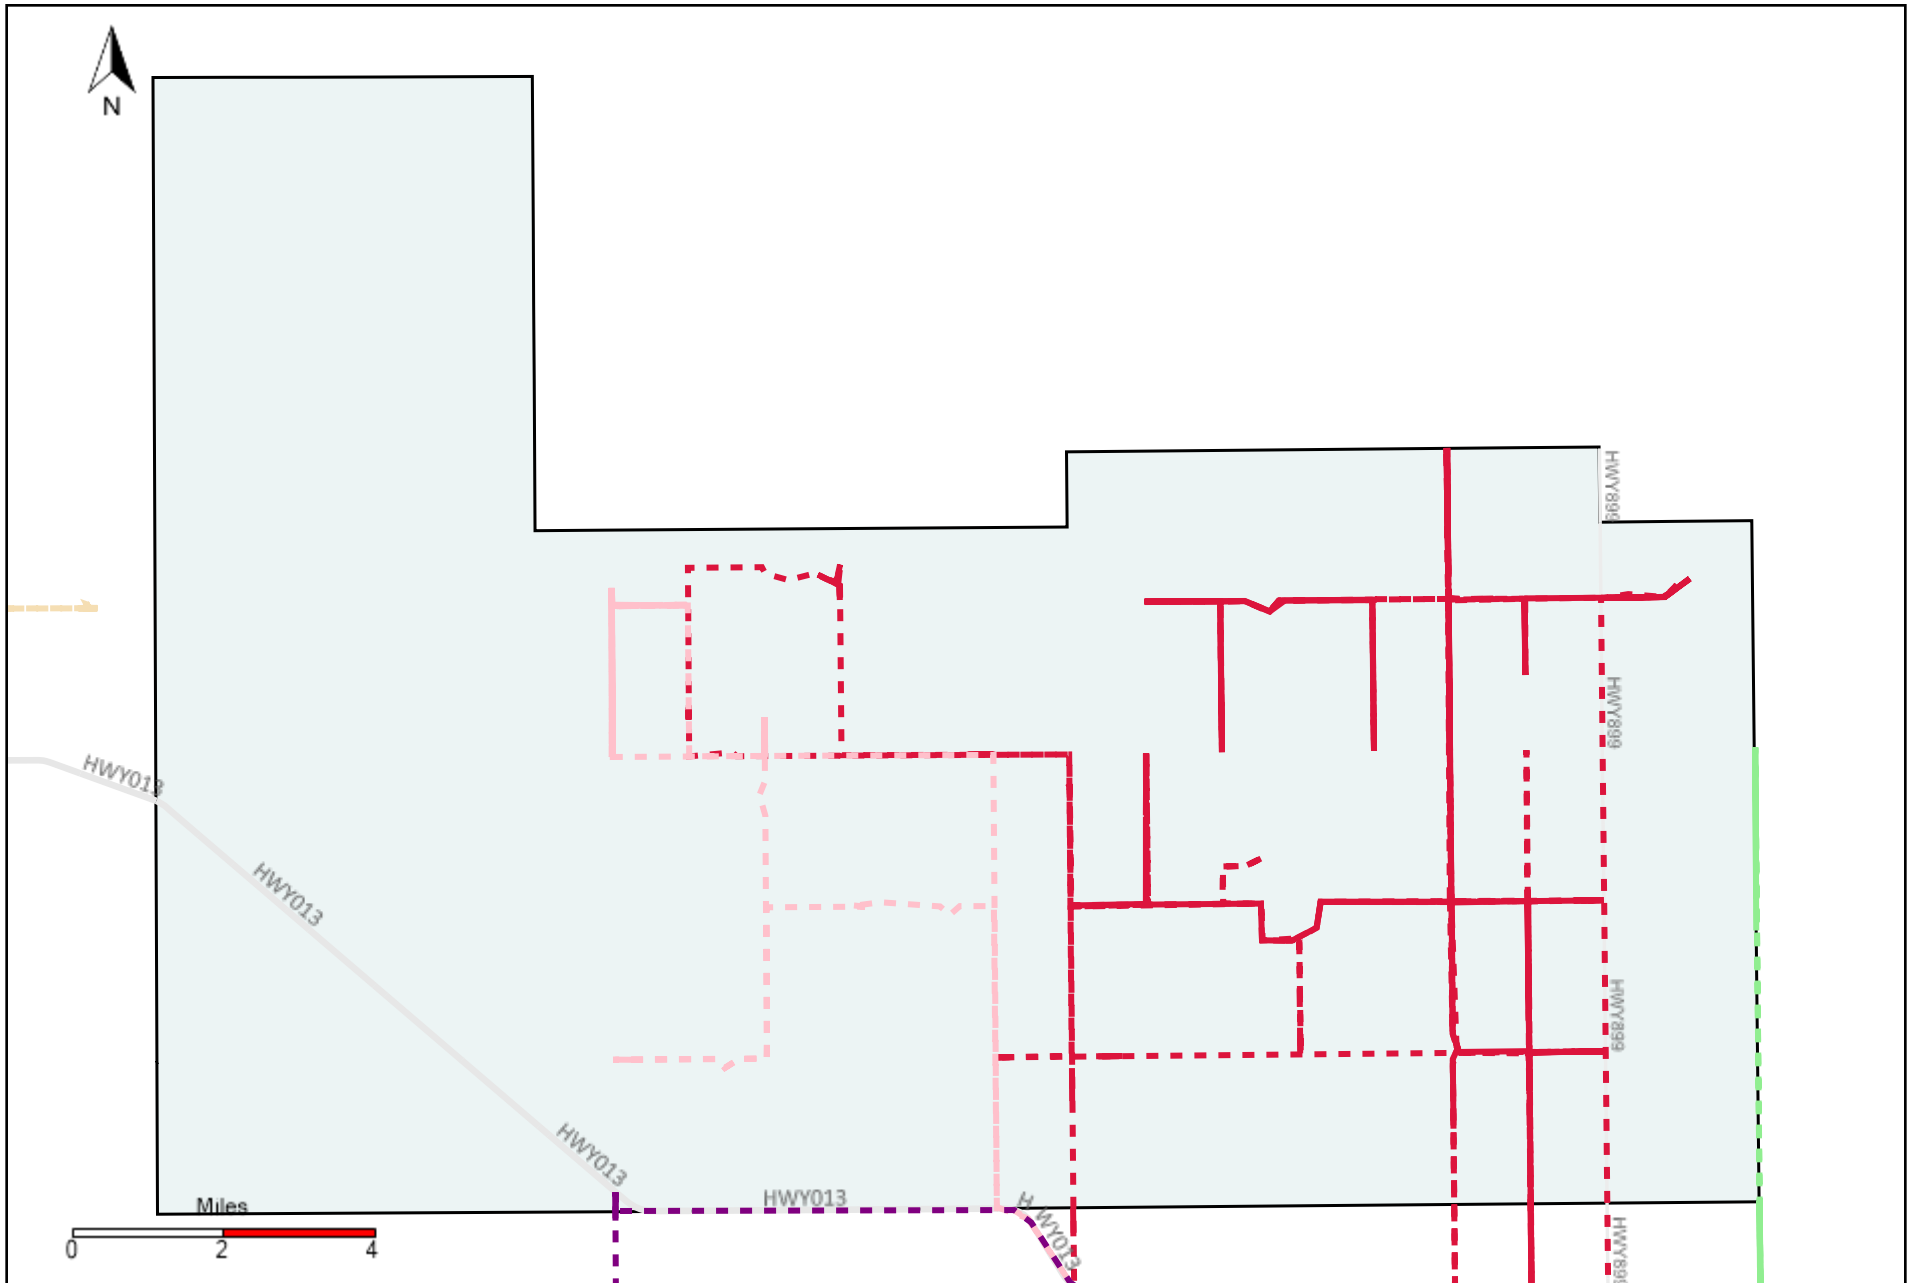

Division: 4 Grader Report(2021-04-25 ~ 2021-05-01)

Vehicle Name List	Total Distance(km)	Total Hours
*****	989.9	86 hrs 44 min 11 sec