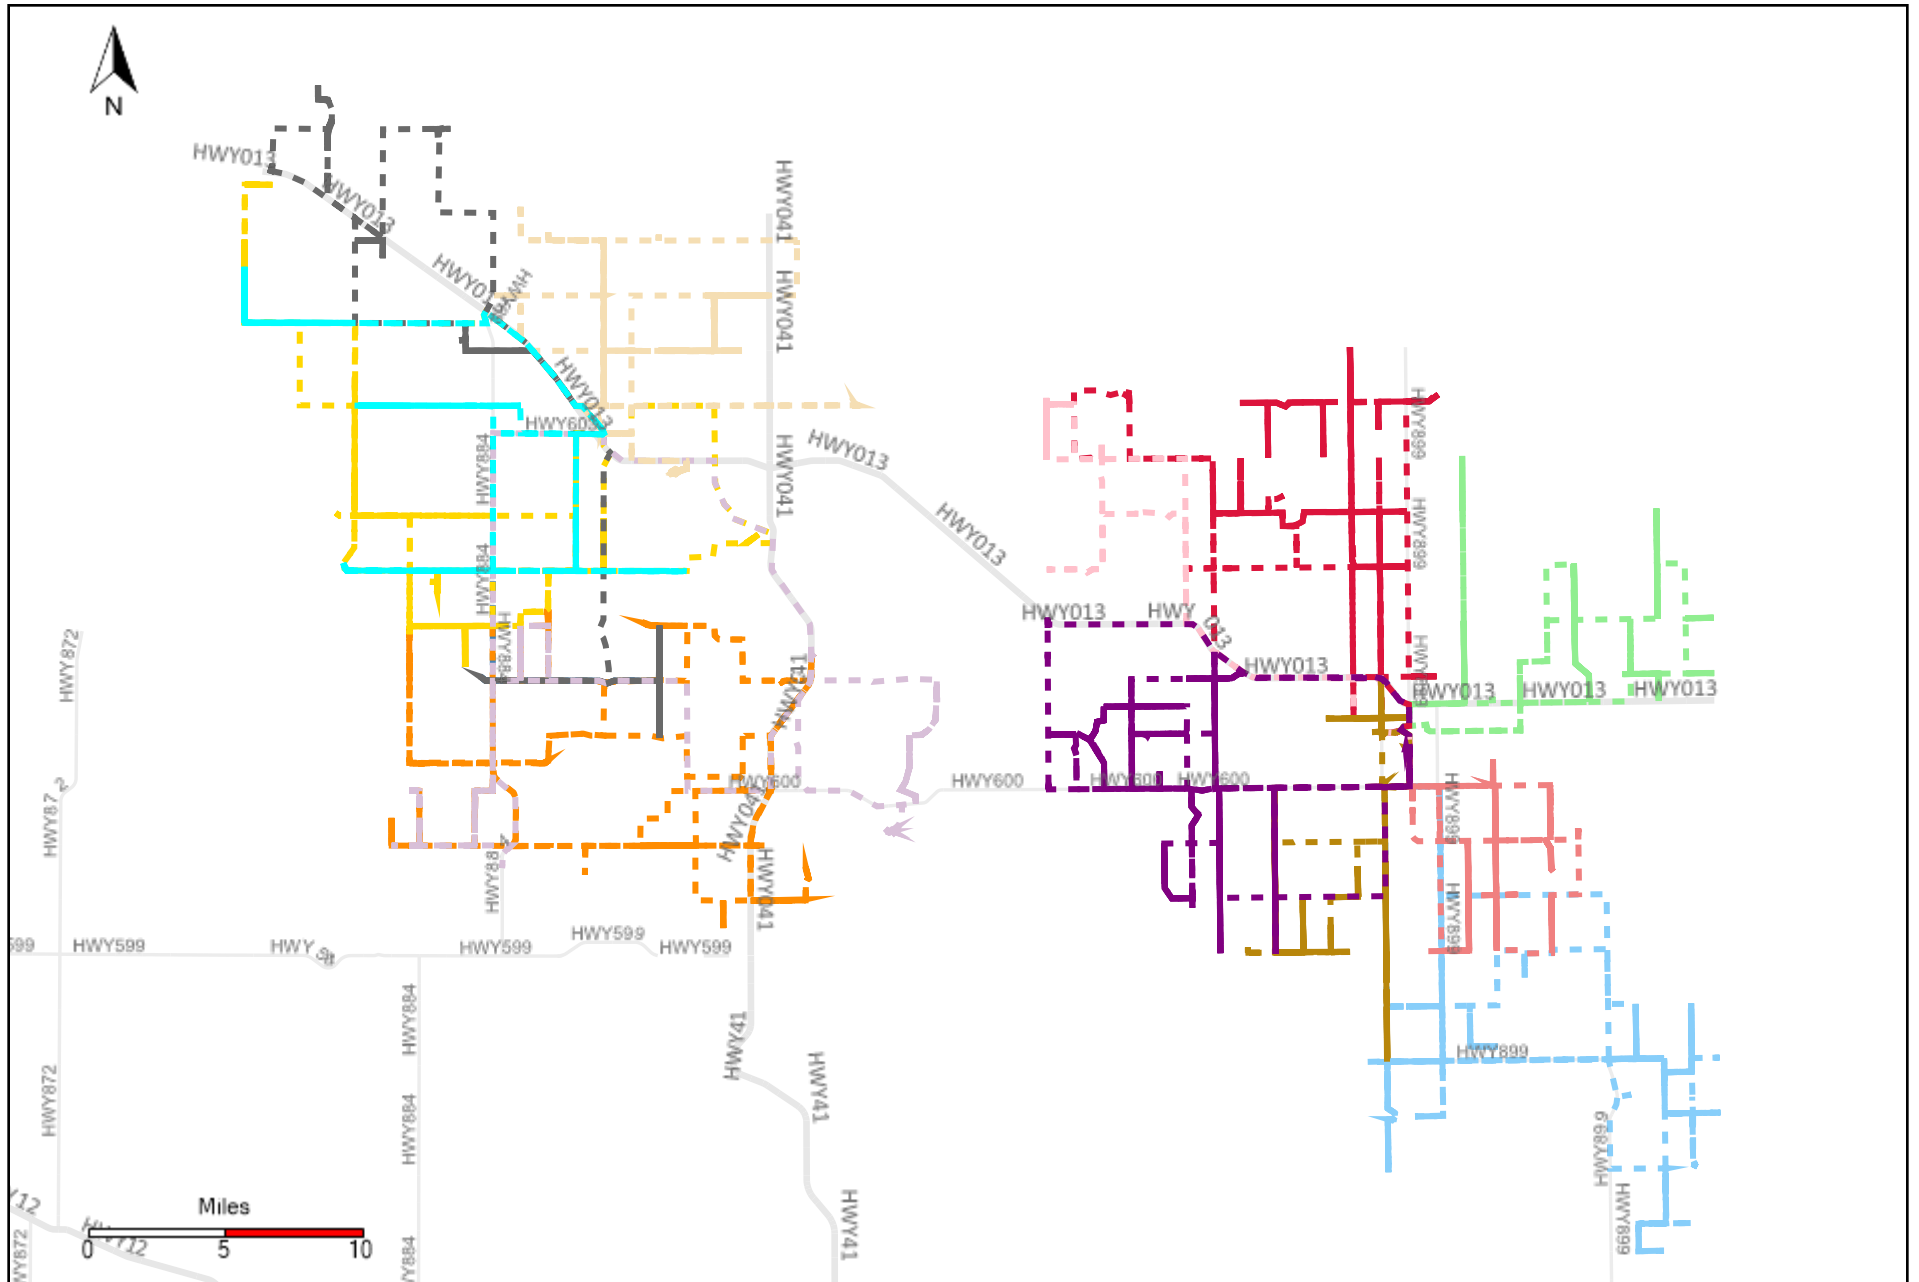

Provost Weekly Grader Report (2021-04-25 ~ 2021-05-01)

Division: 1 Grader Report(2021-04-25 ~ 2021-05-01)

Vehicle Name List	Total Distance(km)	Total Hours
*****	1598.51	147 hrs 0 min 38 sec

Division: 2 Grader Report(2021-04-25 ~ 2021-05-01)

Vehicle Name List	Total Distance(km)	Total Hours
*****	596.23	58 hrs 45 min 41 sec

Division: 3 Grader Report(2021-04-25 ~ 2021-05-01)

Vehicle Name List	Total Distance(km)	Total Hours
*****	2485.67	222 hrs 39 min 20 sec

Division: 4 Grader Report(2021-04-25 ~ 2021-05-01)

Vehicle Name List	Total Distance(km)	Total Hours
*****	989.9	86 hrs 44 min 11 sec

Division: 5 Grader Report(2021-04-25 ~ 2021-05-01)

Vehicle Name List	Total Distance(km)	Total Hours
*****	2775.32	257 hrs 20 min 21 sec

Division: 6 Grader Report(2021-04-25 ~ 2021-05-01)

Vehicle Name List	Total Distance(km)	Total Hours
*****	2192.2	217 hrs 26 min 54 sec

Division: 7 Grader Report(2021-04-25 ~ 2021-05-01)

Vehicle Name List	Total Distance(km)	Total Hours
*****	2348.38	218 hrs 10 min 54 sec