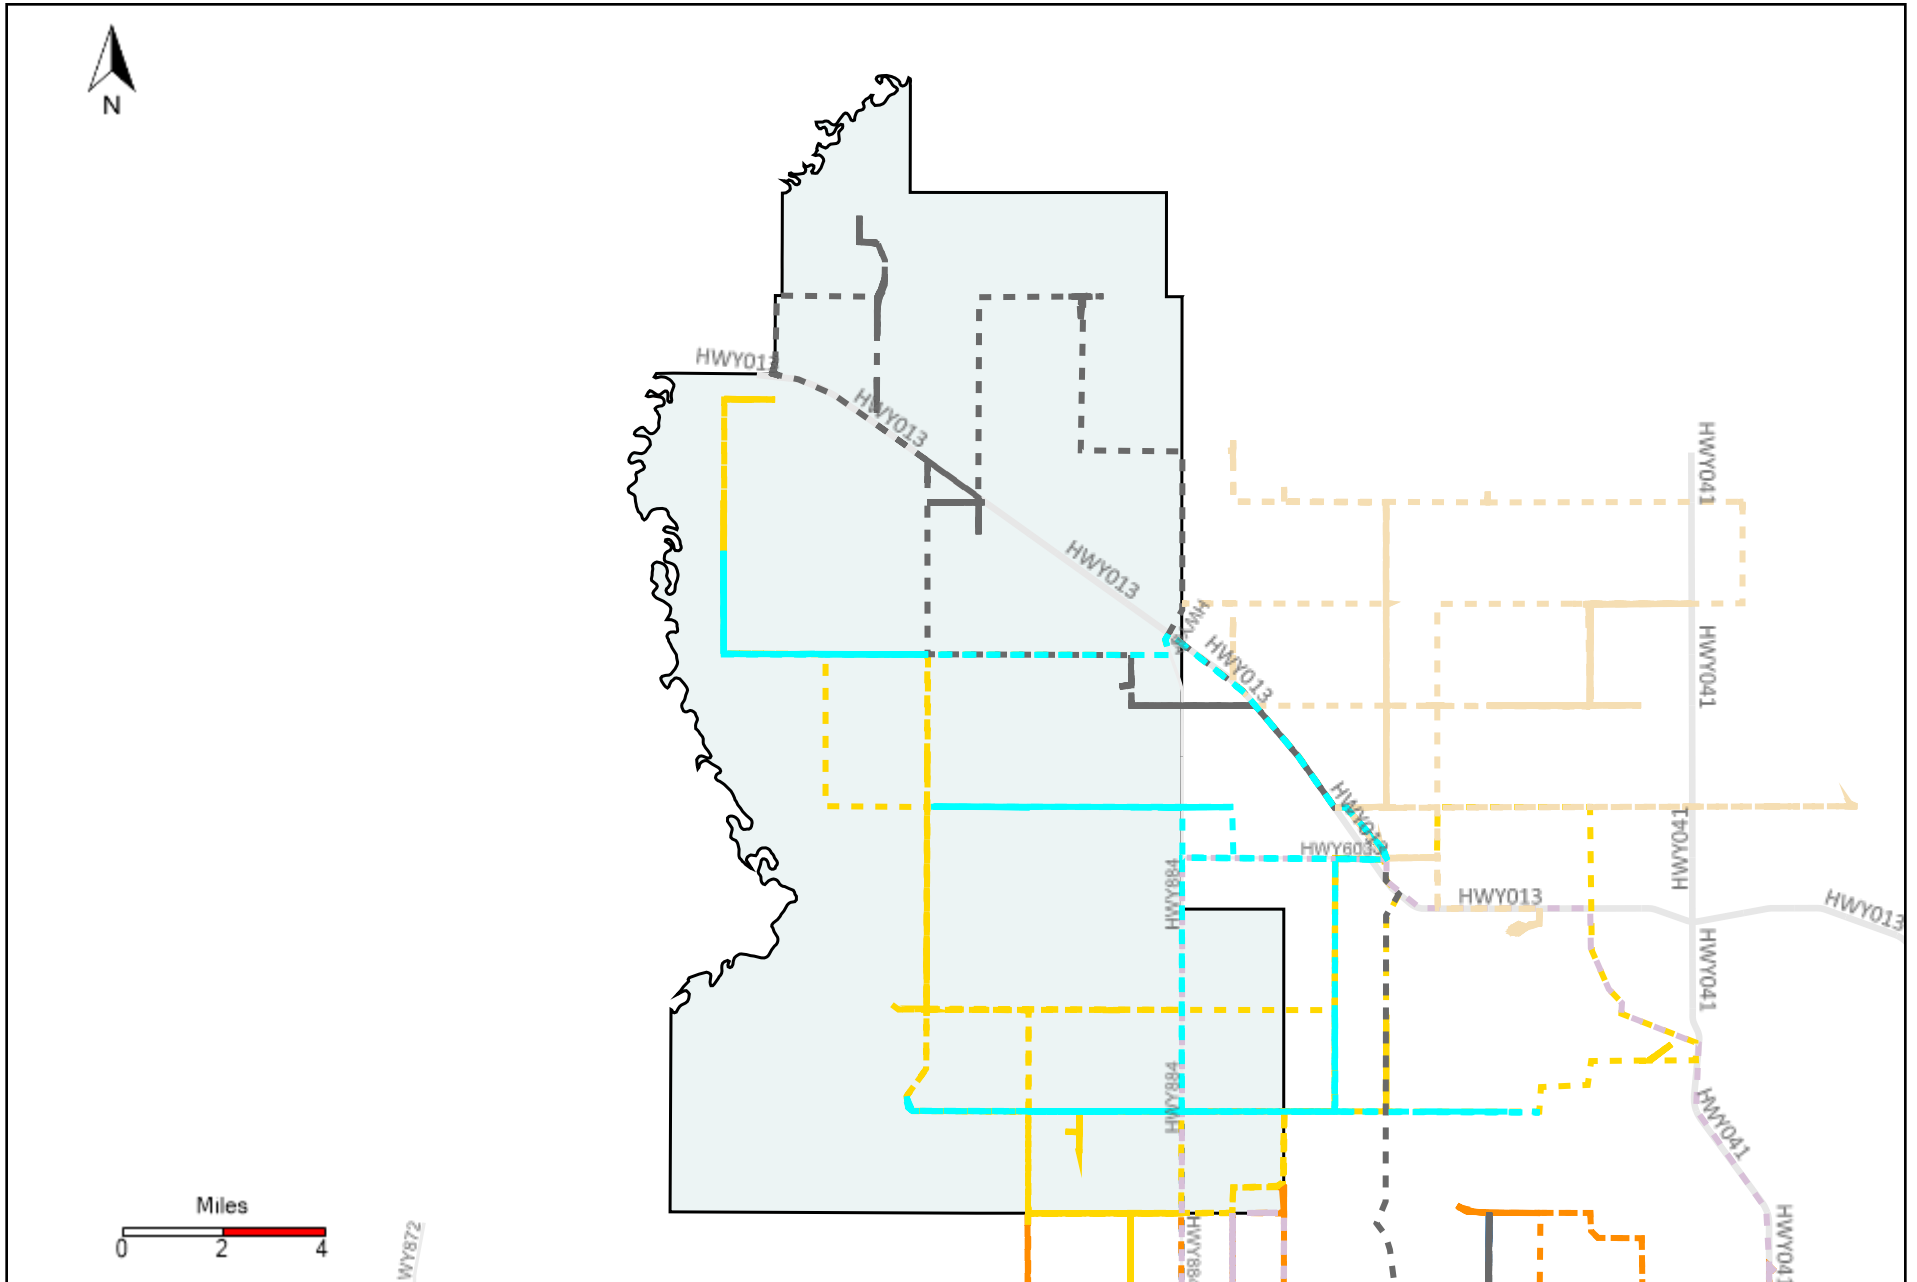

Vehicle Name List	Total Distance(km)	Total Hours
*****	596.23	58 hrs 45 min 41 sec

Division: 3 Grader Report(2021-04-25 ~ 2021-05-01)

Vehicle Name List	Total Distance(km)	Total Hours
*****	2485.67	222 hrs 39 min 20 sec

Division: 4 Grader Report(2021-04-25 ~ 2021-05-01)

Vehicle Name List	Total Distance(km)	Total Hours
*****	989.9	86 hrs 44 min 11 sec

Division: 5 Grader Report(2021-04-25 ~ 2021-05-01)

Vehicle Name List	Total Distance(km)	Total Hours
*****	2775.32	257 hrs 20 min 21 sec

Division: 6 Grader Report(2021-04-25 ~ 2021-05-01)

Vehicle Name List	Total Distance(km)	Total Hours
*****	2192.2	217 hrs 26 min 54 sec

Division: 7 Grader Report(2021-04-25 ~ 2021-05-01)

Vehicle Name List	Total Distance(km)	Total Hours
*****	2348.38	218 hrs 10 min 54 sec