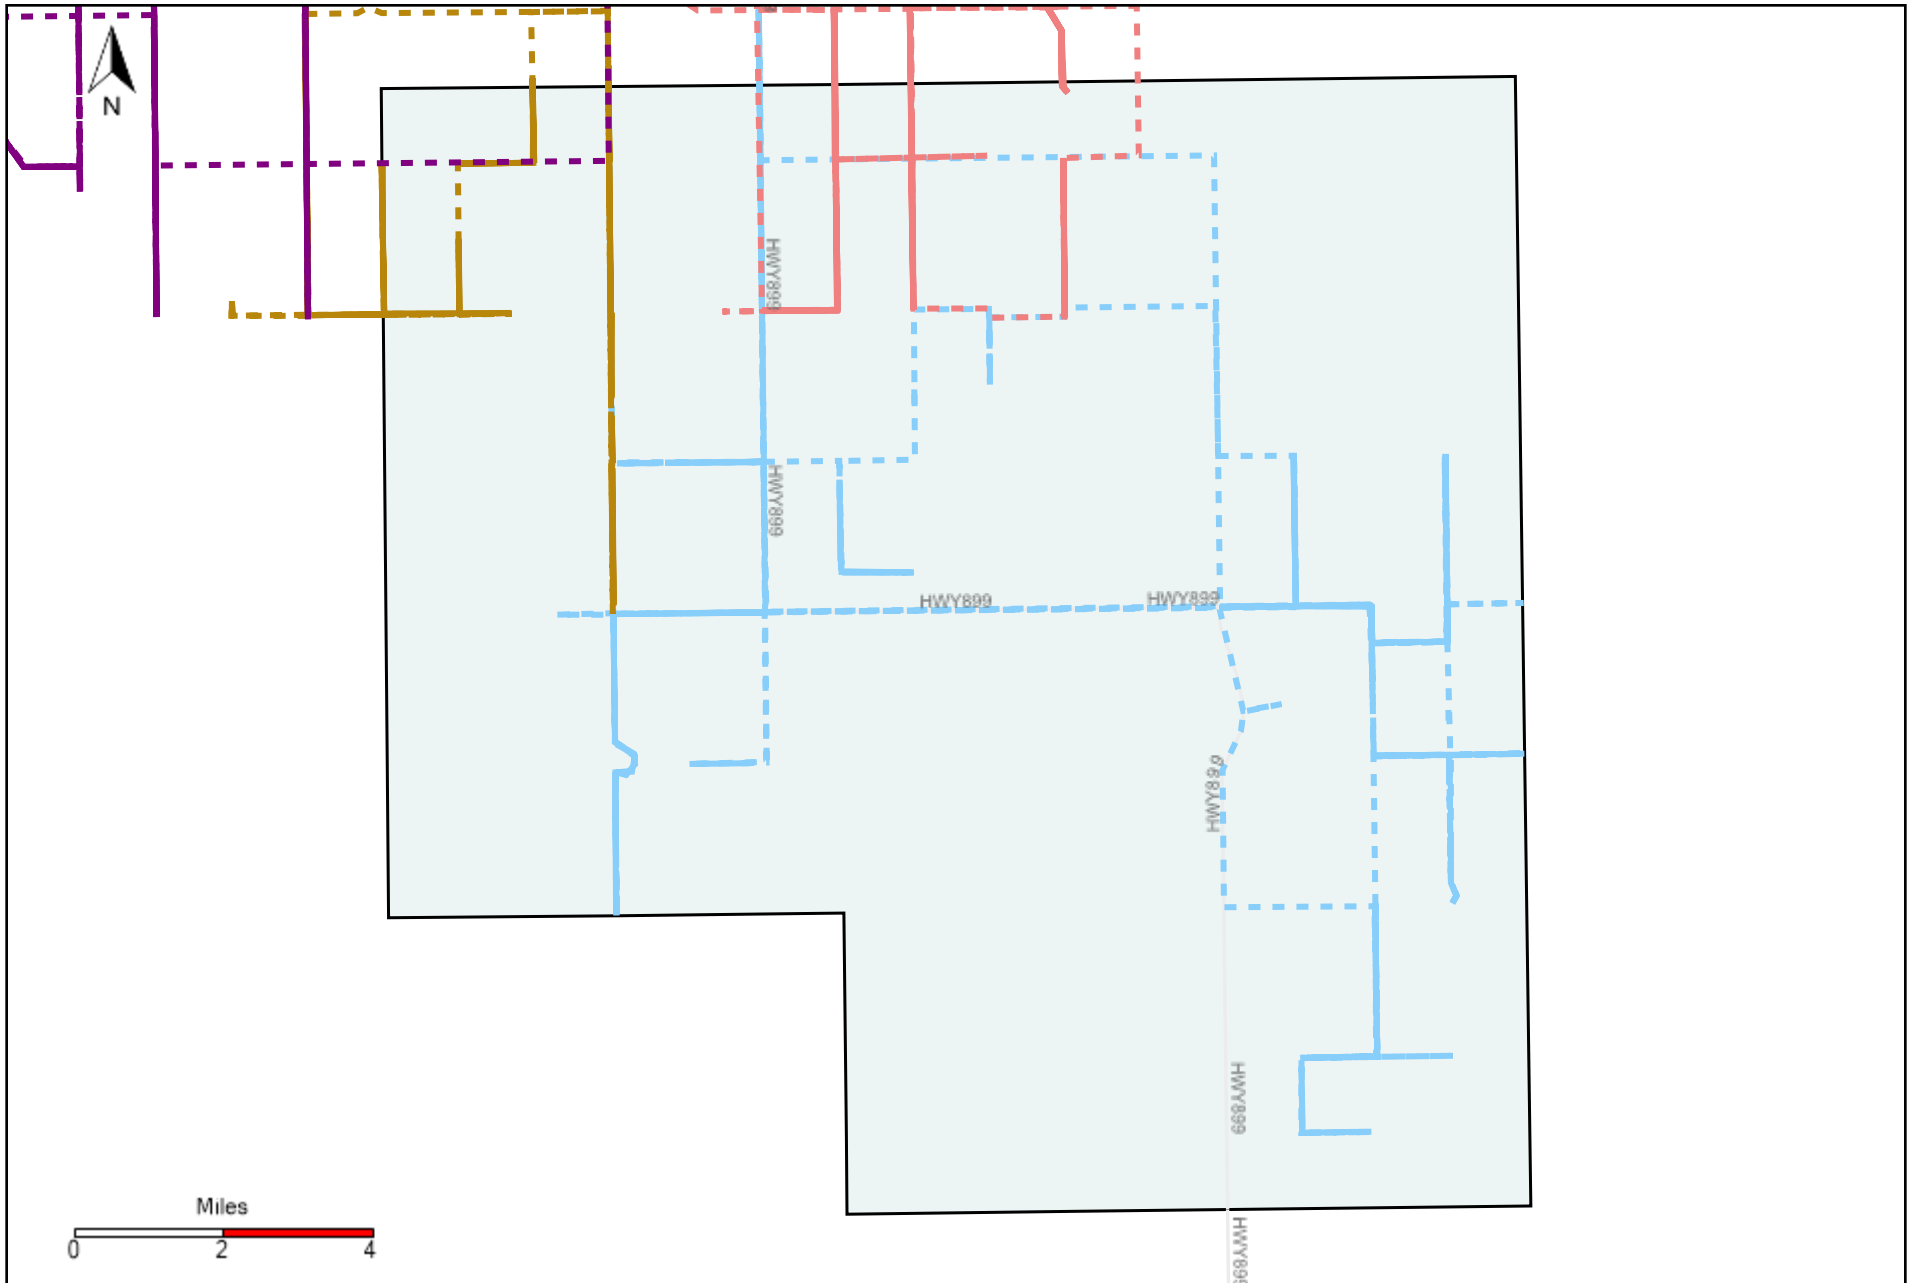

Provost Weekly Grader Report (2021-04-25 ~ 2021-05-01)

Division: 1 Grader Report(2021-04-25 ~ 2021-05-01)

Vehicle Name List	Total Distance(km)	Total Hours
*****	1598.51	147 hrs 0 min 38 sec

Division: 2 Grader Report(2021-04-25 ~ 2021-05-01)

Vehicle Name List	Total Distance(km)	Total Hours
*****	596.23	58 hrs 45 min 41 sec

Division: 3 Grader Report(2021-04-25 ~ 2021-05-01)

Vehicle Name List	Total Distance(km)	Total Hours
*****	2485.67	222 hrs 39 min 20 sec

Division: 4 Grader Report(2021-04-25 ~ 2021-05-01)

Vehicle Name List	Total Distance(km)	Total Hours
*****	989.9	86 hrs 44 min 11 sec

Division: 5 Grader Report(2021-04-25 ~ 2021-05-01)

Vehicle Name List	Total Distance(km)	Total Hours
*****	2775.32	257 hrs 20 min 21 sec

Division: 6 Grader Report(2021-04-25 ~ 2021-05-01)

Vehicle Name List	Total Distance(km)	Total Hours
*****	2192.2	217 hrs 26 min 54 sec

Division: 7 Grader Report(2021-04-25 ~ 2021-05-01)

Vehicle Name List	Total Distance(km)	Total Hours
*****	2348.38	218 hrs 10 min 54 sec