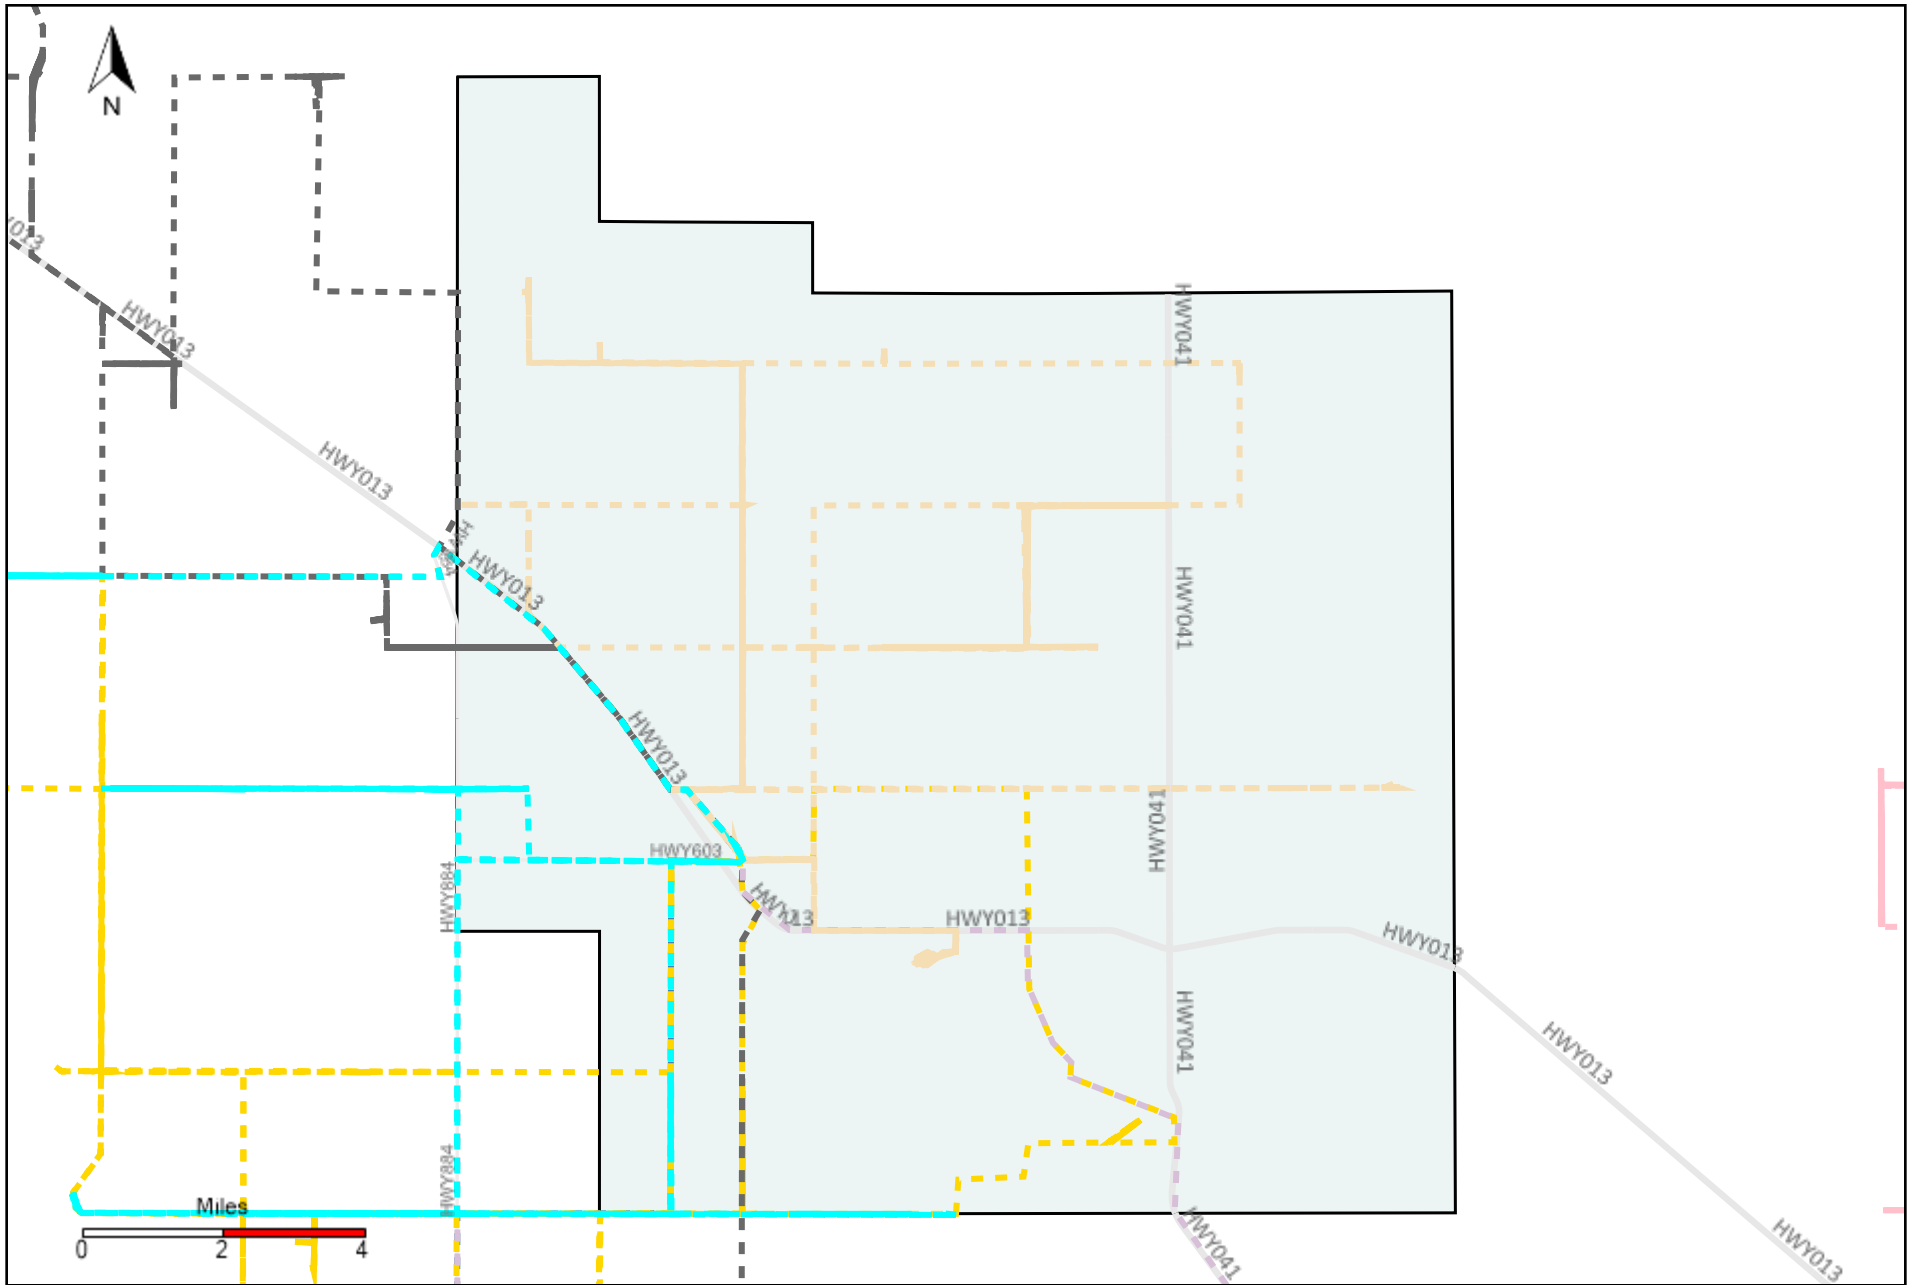

Division: 4 Grader Report(2021-04-25 ~ 2021-05-01)

Vehicle Name List	Total Distance(km)	Total Hours
*****	989.9	86 hrs 44 min 11 sec

Division: 5 Grader Report(2021-04-25 ~ 2021-05-01)

Vehicle Name List	Total Distance(km)	Total Hours
*****	2775.32	257 hrs 20 min 21 sec

Division: 6 Grader Report(2021-04-25 ~ 2021-05-01)

Vehicle Name List	Total Distance(km)	Total Hours
*****	2192.2	217 hrs 26 min 54 sec

Division: 7 Grader Report(2021-04-25 ~ 2021-05-01)

Vehicle Name List	Total Distance(km)	Total Hours
*****	2348.38	218 hrs 10 min 54 sec