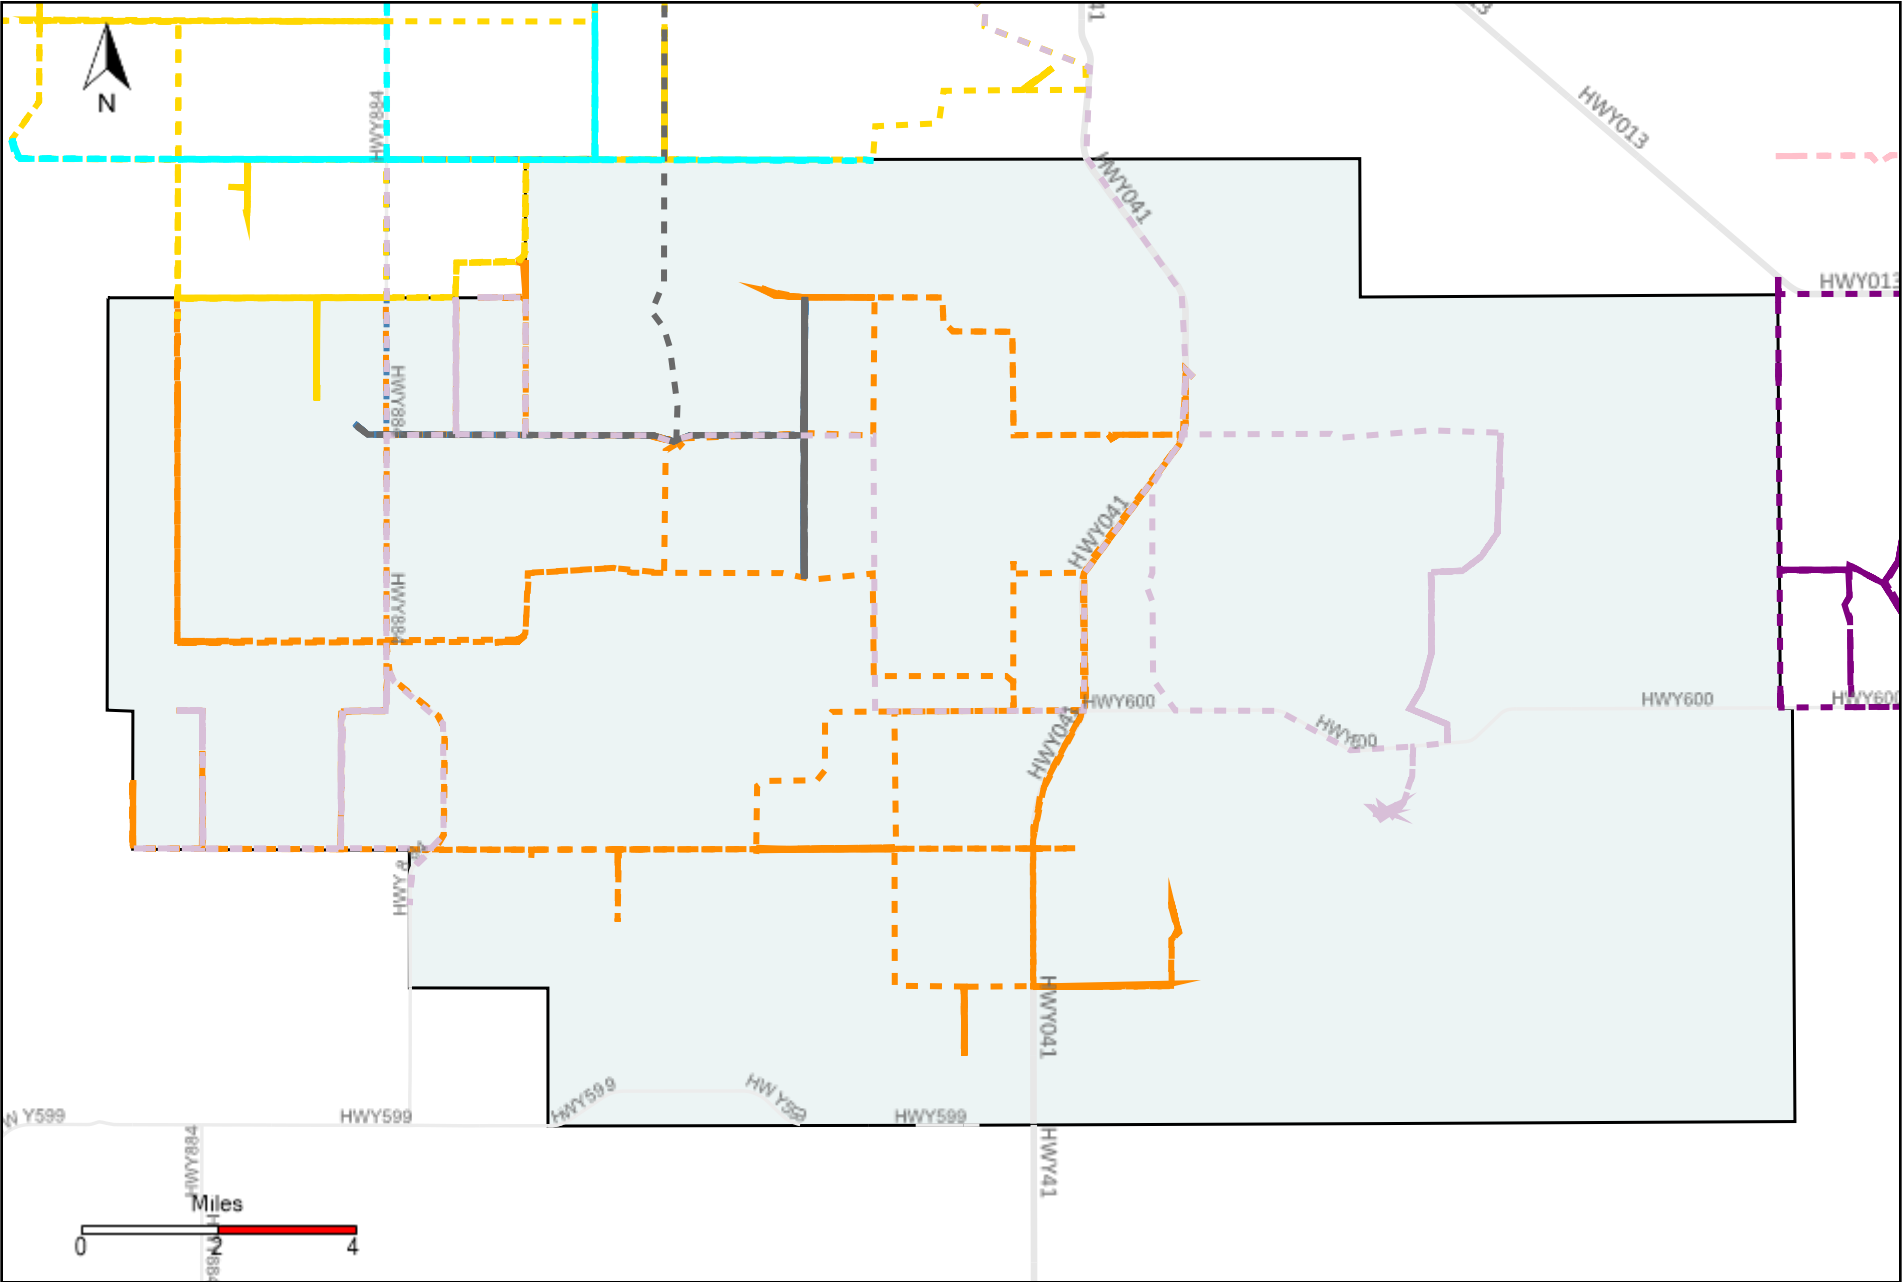

Provost Weekly Grader Report (2021-04-25 ~ 2021-05-01)

Division: 1 Grader Report(2021-04-25 ~ 2021-05-01)

Vehicle Name List	Total Distance(km)	Total Hours
*****	1598.51	147 hrs 0 min 38 sec

Division: 2 Grader Report(2021-04-25 ~ 2021-05-01)

Vehicle Name List	Total Distance(km)	Total Hours
*****	596.23	58 hrs 45 min 41 sec

Division: 3 Grader Report(2021-04-25 ~ 2021-05-01)

Vehicle Name List	Total Distance(km)	Total Hours
*****	2485.67	222 hrs 39 min 20 sec

Division: 4 Grader Report(2021-04-25 ~ 2021-05-01)

Vehicle Name List	Total Distance(km)	Total Hours
*****	989.9	86 hrs 44 min 11 sec

Division: 5 Grader Report(2021-04-25 ~ 2021-05-01)

Vehicle Name List	Total Distance(km)	Total Hours
*****	2775.32	257 hrs 20 min 21 sec

Division: 6 Grader Report(2021-04-25 ~ 2021-05-01)

Vehicle Name List	Total Distance(km)	Total Hours
*****	2192.2	217 hrs 26 min 54 sec

Division: 7 Grader Report(2021-04-25 ~ 2021-05-01)

Vehicle Name List	Total Distance(km)	Total Hours
*****	2348.38	218 hrs 10 min 54 sec