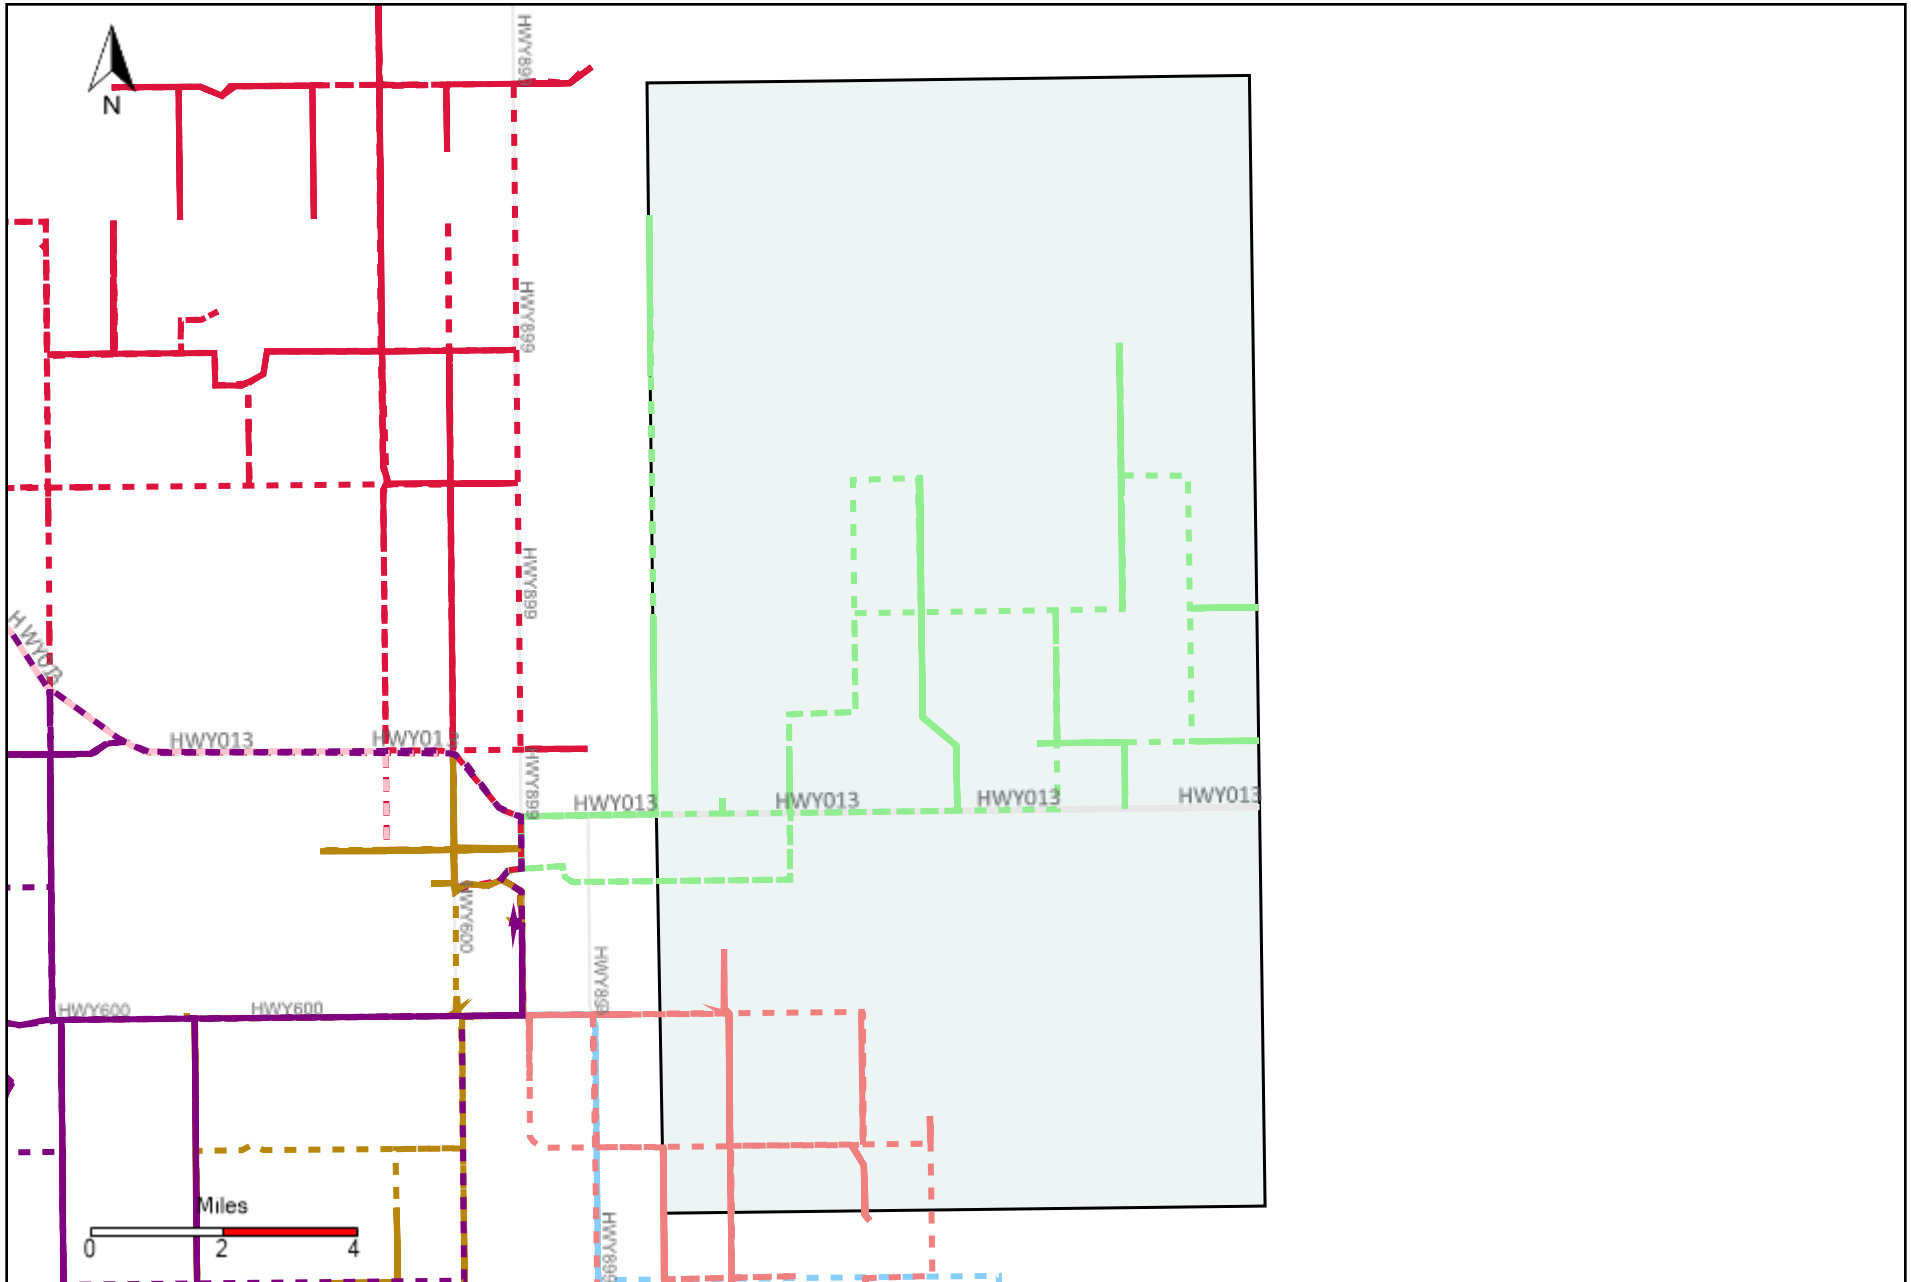

Provost Weekly Grader Report (2021-04-25 ~ 2021-05-01)

Division: 1 Grader Report(2021-04-25 ~ 2021-05-01)

Vehicle Name List	Total Distance(km)	Total Hours
*****	1598.51	147 hrs 0 min 38 sec

Division: 2 Grader Report(2021-04-25 ~ 2021-05-01)

Vehicle Name List	Total Distance(km)	Total Hours
*****	596.23	58 hrs 45 min 41 sec

Division: 3 Grader Report(2021-04-25 ~ 2021-05-01)

Vehicle Name List	Total Distance(km)	Total Hours
*****	2485.67	222 hrs 39 min 20 sec

Division: 4 Grader Report(2021-04-25 ~ 2021-05-01)

Vehicle Name List	Total Distance(km)	Total Hours
*****	989.9	86 hrs 44 min 11 sec

Division: 5 Grader Report(2021-04-25 ~ 2021-05-01)

Vehicle Name List	Total Distance(km)	Total Hours
*****	2775.32	257 hrs 20 min 21 sec

Division: 6 Grader Report(2021-04-25 ~ 2021-05-01)

Vehicle Name List	Total Distance(km)	Total Hours
*****	2192.2	217 hrs 26 min 54 sec

Division: 7 Grader Report(2021-04-25 ~ 2021-05-01)

Vehicle Name List	Total Distance(km)	Total Hours
*****	2348.38	218 hrs 10 min 54 sec