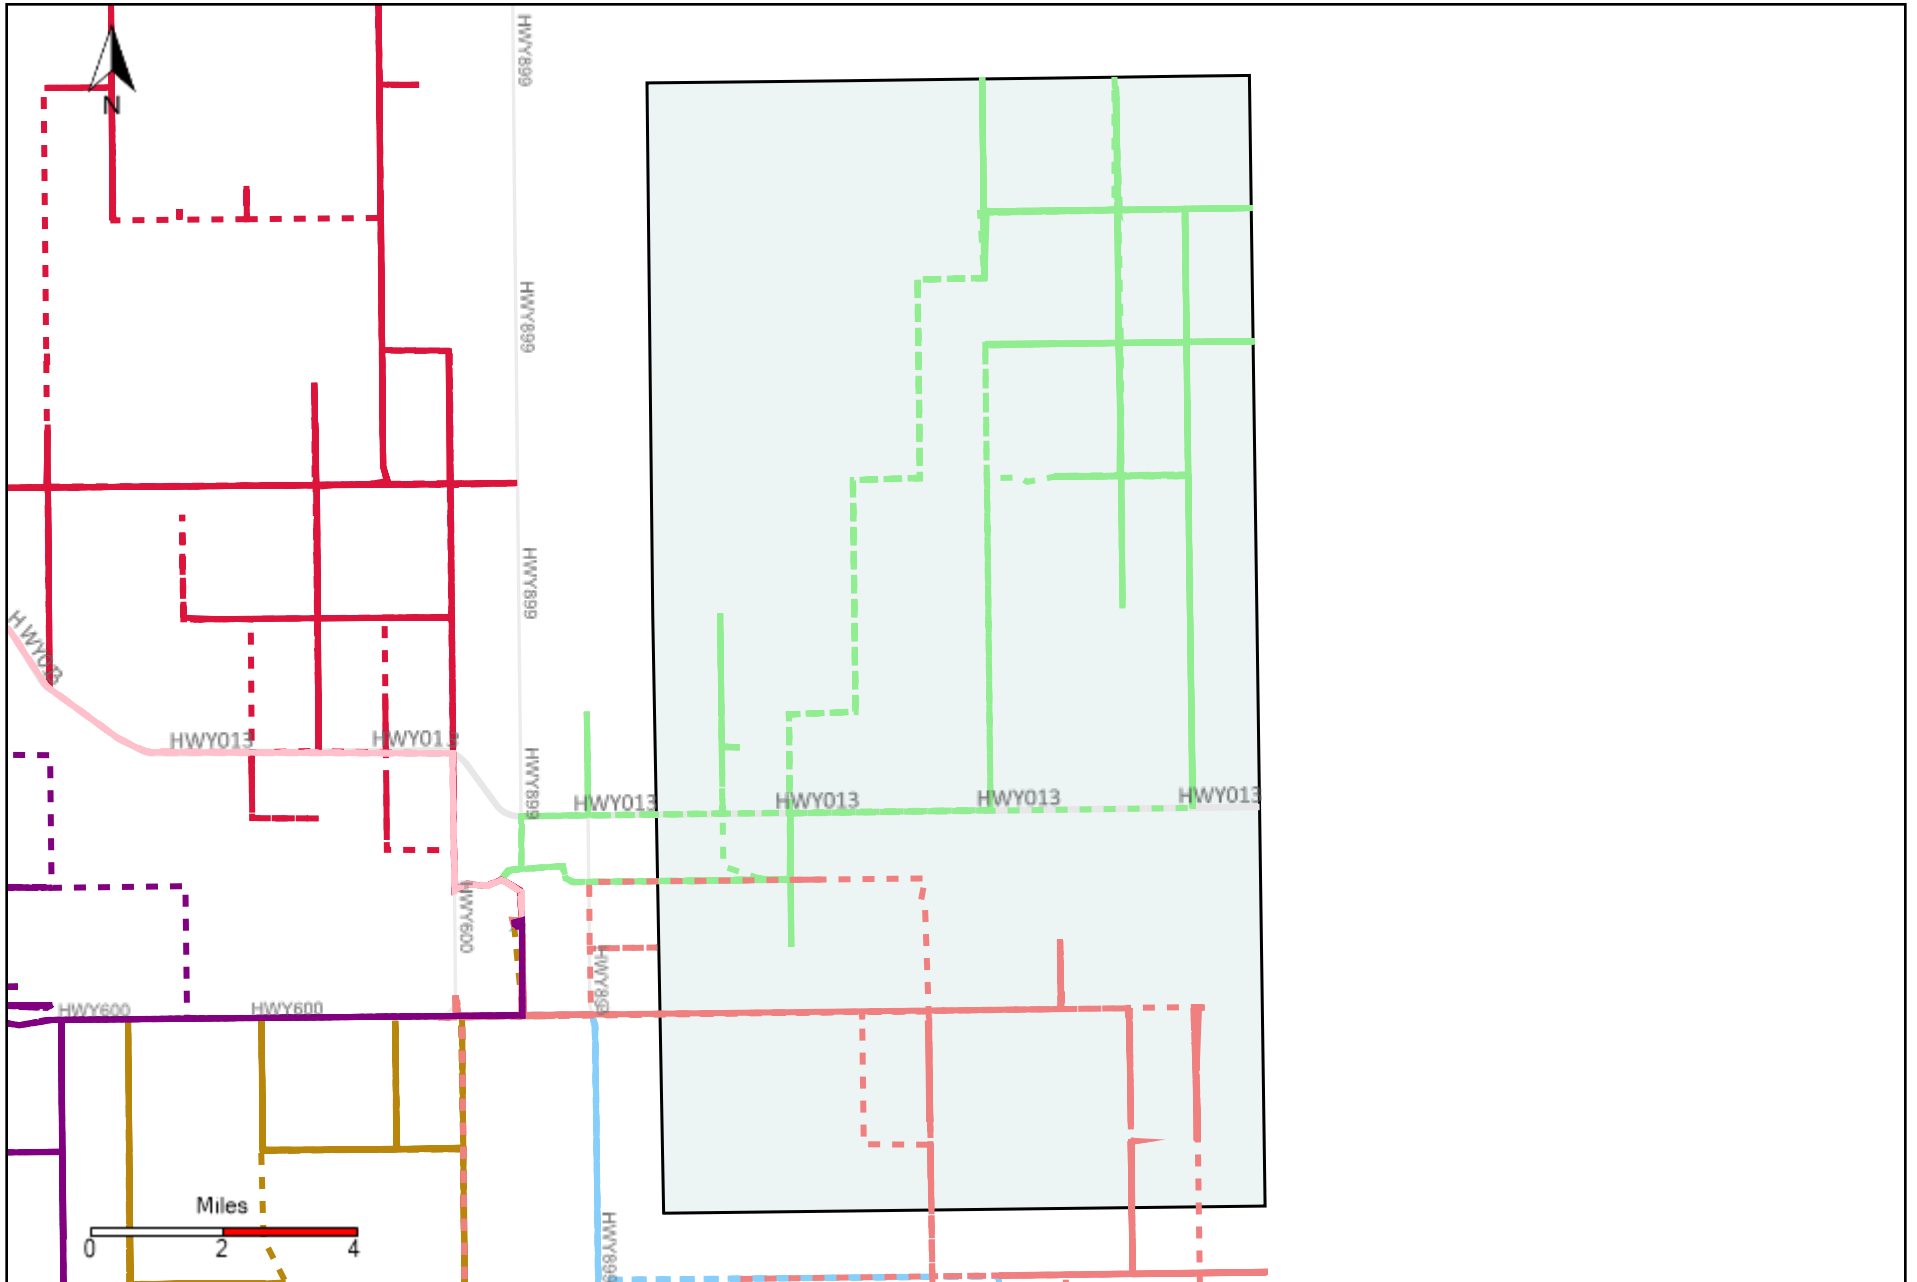

Provost Weekly Grader Report (2021-04-18 ~ 2021-04-24)

Division: 1 Grader Report(2021-04-18 ~ 2021-04-24)

Vehicle Name List	Total Distance(km)	Total Hours
*****	1651.2	149 hrs 22 min 15 sec

Division: 2 Grader Report(2021-04-18 ~ 2021-04-24)

Vehicle Name List	Total Distance(km)	Total Hours
*****	1111.28	97 hrs 59 min 34 sec

Division: 3 Grader Report(2021-04-18 ~ 2021-04-24)

Vehicle Name List	Total Distance(km)	Total Hours
*****	4276.35	367 hrs 58 min 16 sec

Division: 4 Grader Report(2021-04-18 ~ 2021-04-24)

Vehicle Name List	Total Distance(km)	Total Hours
*****	3421.34	313 hrs 55 min 55 sec

Division: 5 Grader Report(2021-04-18 ~ 2021-04-24)

Vehicle Name List	Total Distance(km)	Total Hours
*****	3522.88	327 hrs 11 min 31 sec

Division: 6 Grader Report(2021-04-18 ~ 2021-04-24)

Vehicle Name List	Total Distance(km)	Total Hours
*****	3034.23	286 hrs 20 min 42 sec

Division: 7 Grader Report(2021-04-18 ~ 2021-04-24)

Vehicle Name List	Total Distance(km)	Total Hours
*****	2135.99	191 hrs 27 min 11 sec