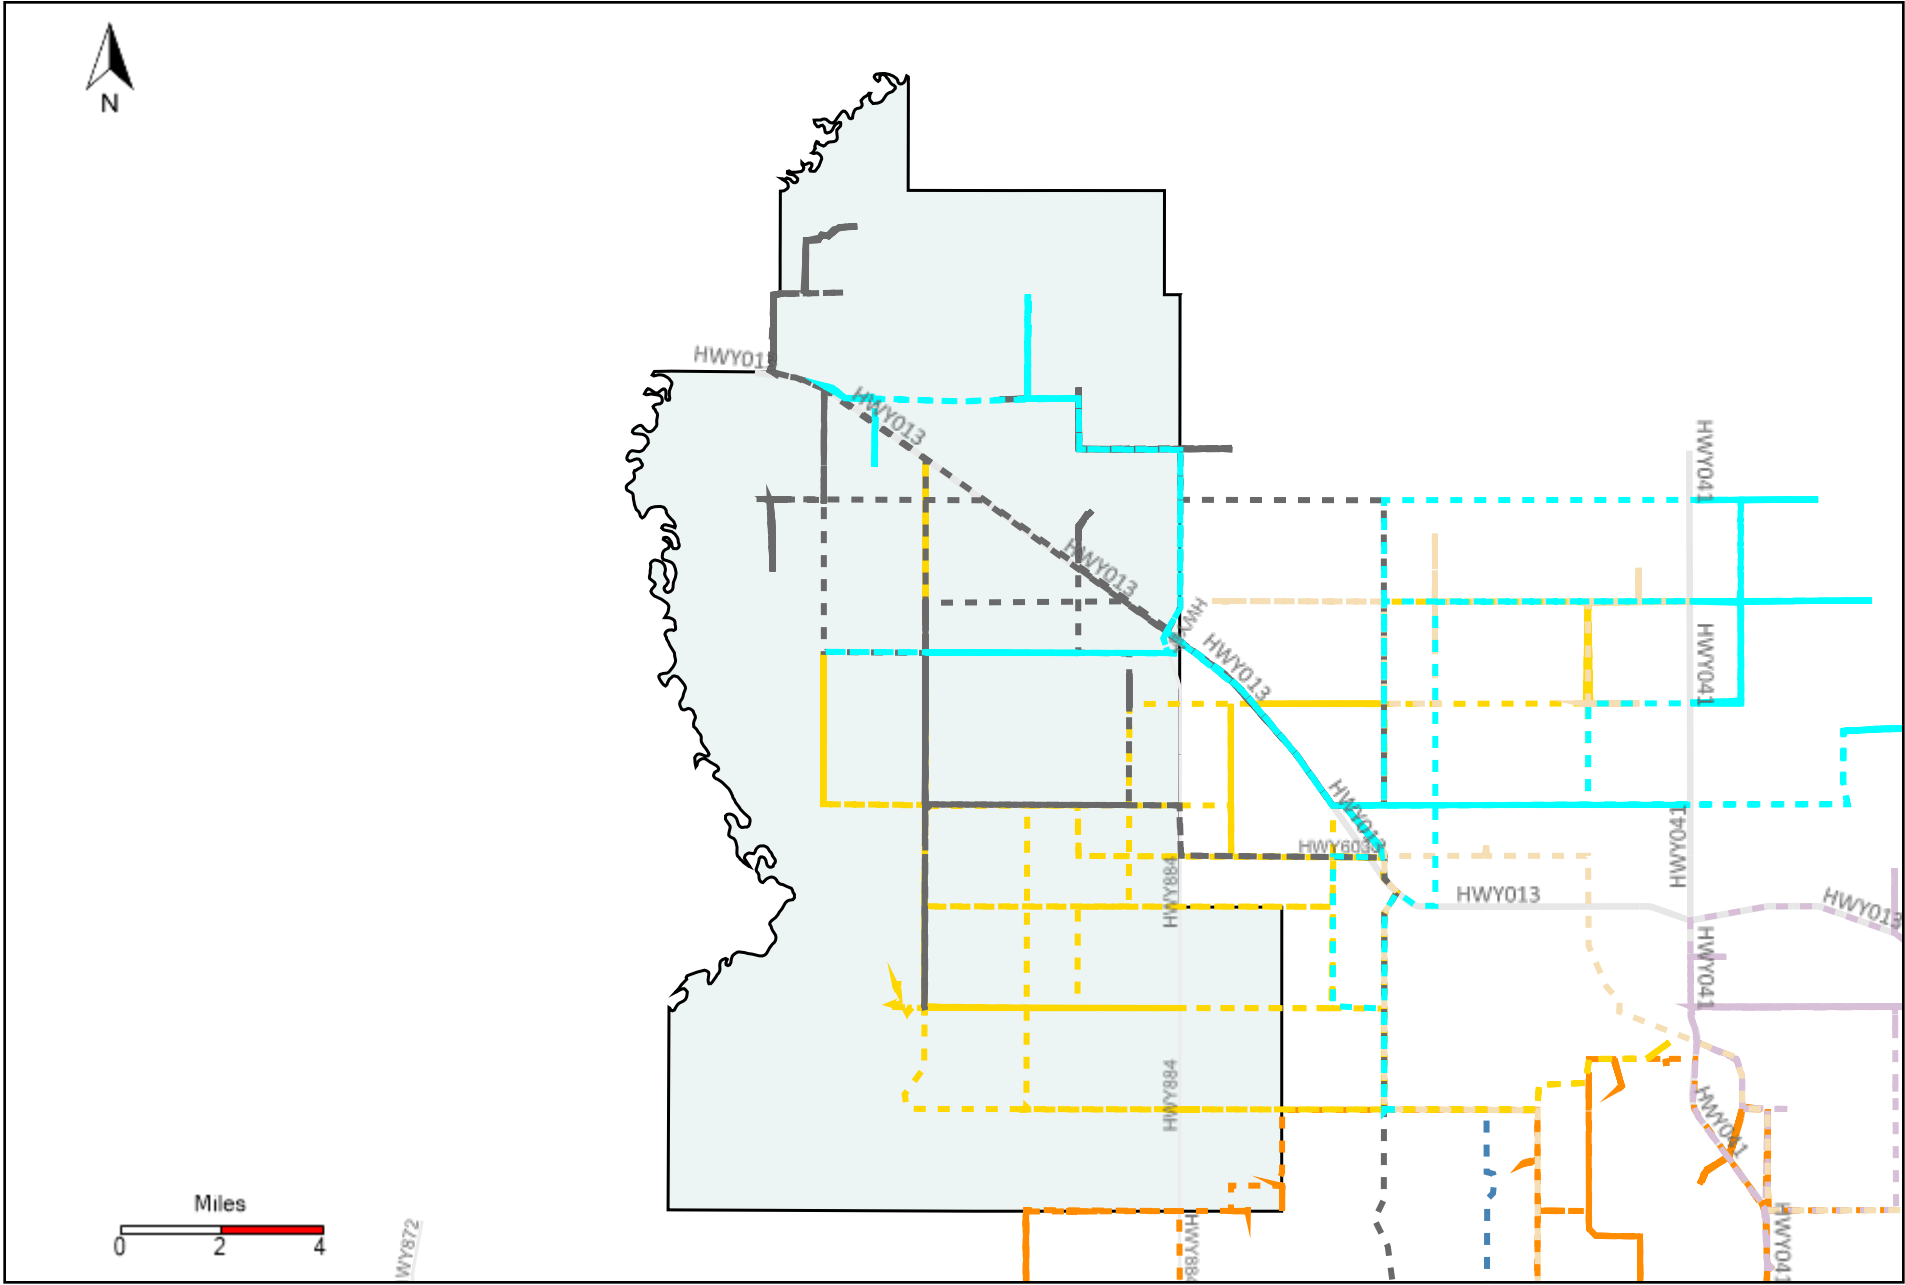

Vehicle Name List	Total Distance(km)	Total Hours
*****	1111.28	97 hrs 59 min 34 sec

Division: 3 Grader Report(2021-04-18 ~ 2021-04-24)

Vehicle Name List	Total Distance(km)	Total Hours
*****	4276.35	367 hrs 58 min 16 sec

Division: 4 Grader Report(2021-04-18 ~ 2021-04-24)

Vehicle Name List	Total Distance(km)	Total Hours
*****	3421.34	313 hrs 55 min 55 sec

Division: 5 Grader Report(2021-04-18 ~ 2021-04-24)

Vehicle Name List	Total Distance(km)	Total Hours
*****	3522.88	327 hrs 11 min 31 sec

Division: 6 Grader Report(2021-04-18 ~ 2021-04-24)

Vehicle Name List	Total Distance(km)	Total Hours
*****	3034.23	286 hrs 20 min 42 sec

Division: 7 Grader Report(2021-04-18 ~ 2021-04-24)

Vehicle Name List	Total Distance(km)	Total Hours
*****	2135.99	191 hrs 27 min 11 sec