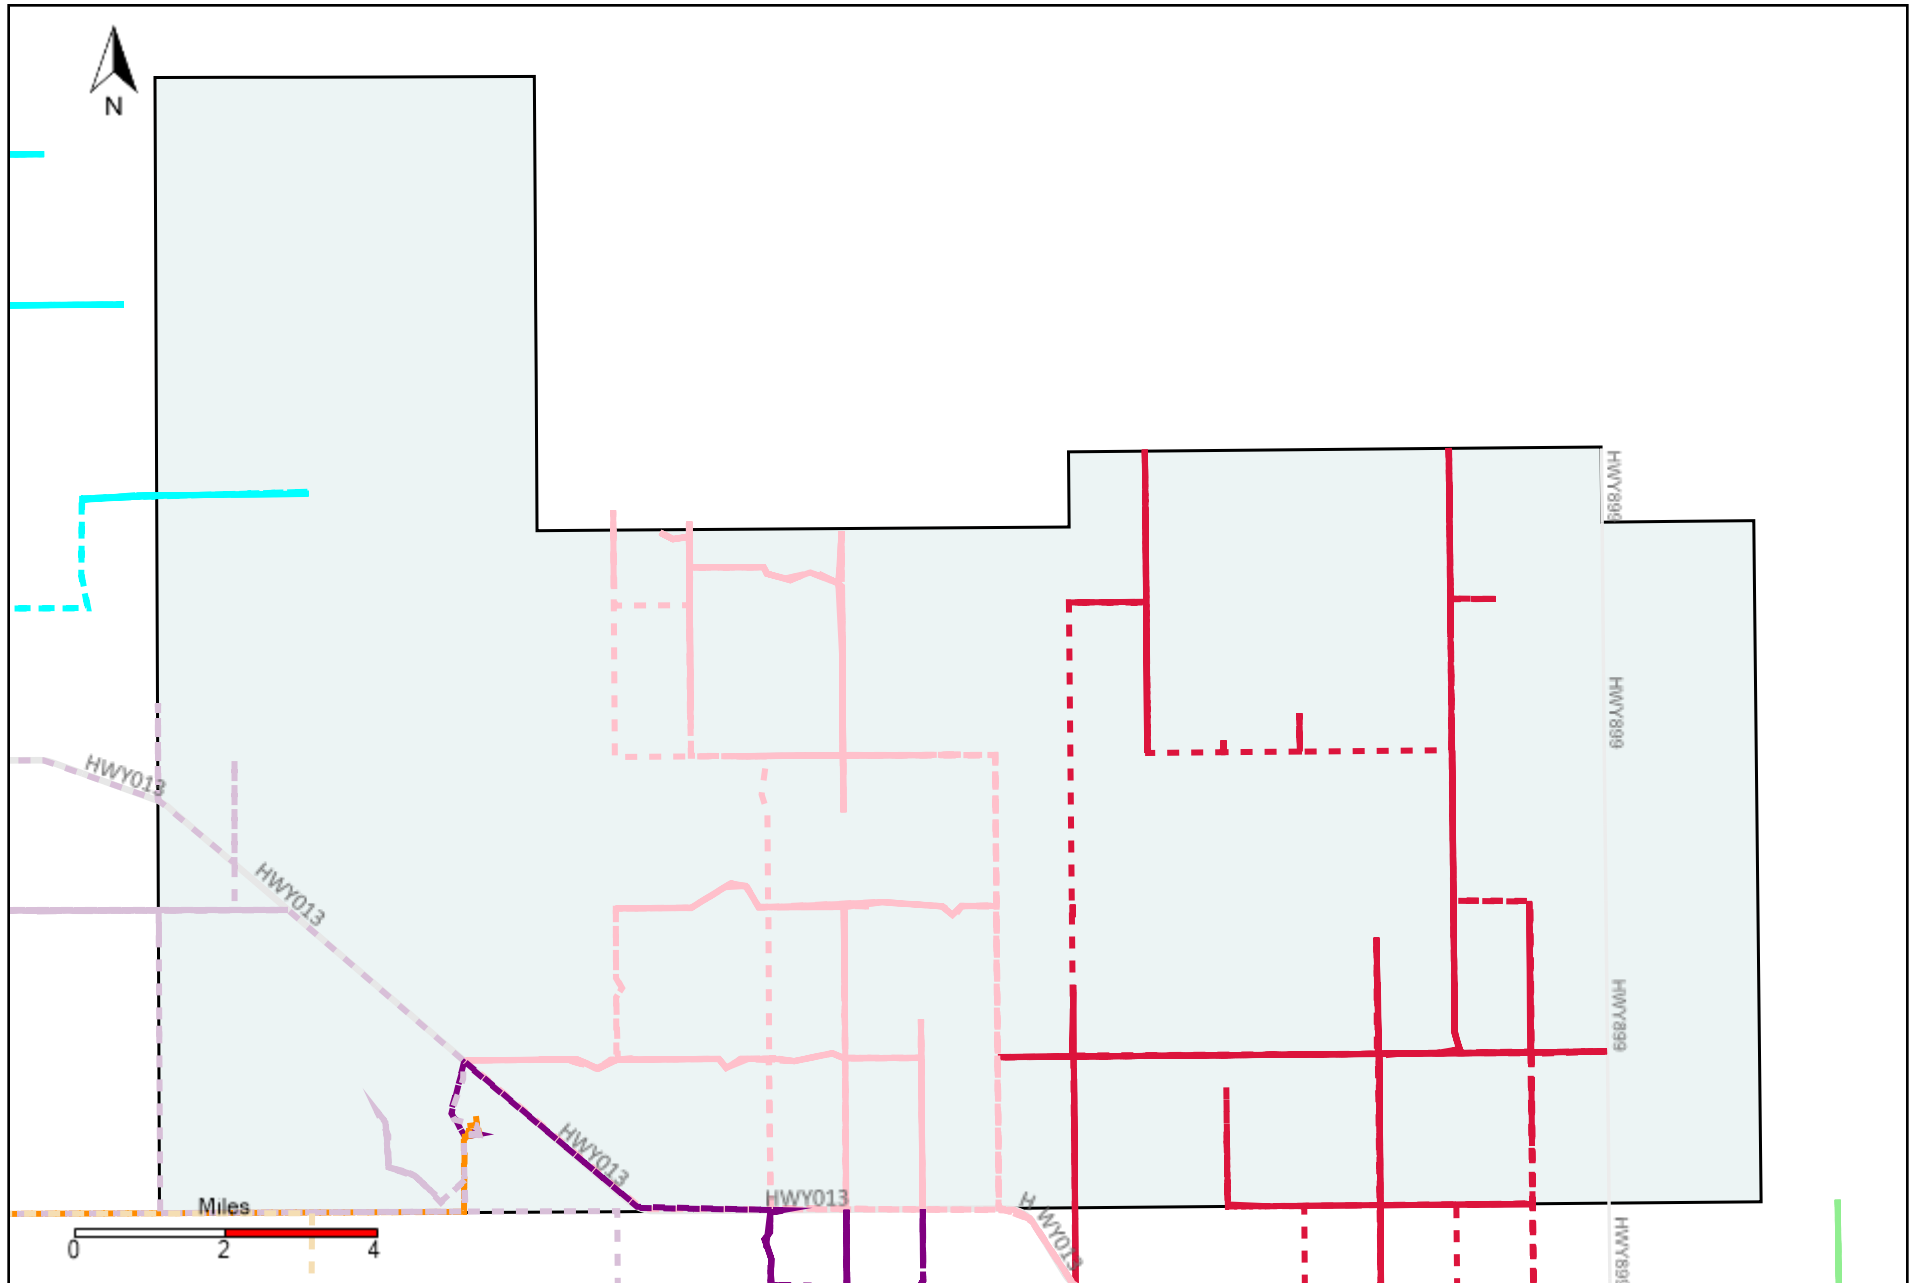

Provost Weekly Grader Report (2021-04-18 ~ 2021-04-24)

Division: 1 Grader Report(2021-04-18 ~ 2021-04-24)

Vehicle Name List	Total Distance(km)	Total Hours
*****	1651.2	149 hrs 22 min 15 sec

Division: 2 Grader Report(2021-04-18 ~ 2021-04-24)

Vehicle Name List	Total Distance(km)	Total Hours
*****	1111.28	97 hrs 59 min 34 sec

Division: 3 Grader Report(2021-04-18 ~ 2021-04-24)

Vehicle Name List	Total Distance(km)	Total Hours
*****	4276.35	367 hrs 58 min 16 sec

Division: 4 Grader Report(2021-04-18 ~ 2021-04-24)

Vehicle Name List	Total Distance(km)	Total Hours
*****	3421.34	313 hrs 55 min 55 sec

Division: 5 Grader Report(2021-04-18 ~ 2021-04-24)

Vehicle Name List	Total Distance(km)	Total Hours
*****	3522.88	327 hrs 11 min 31 sec