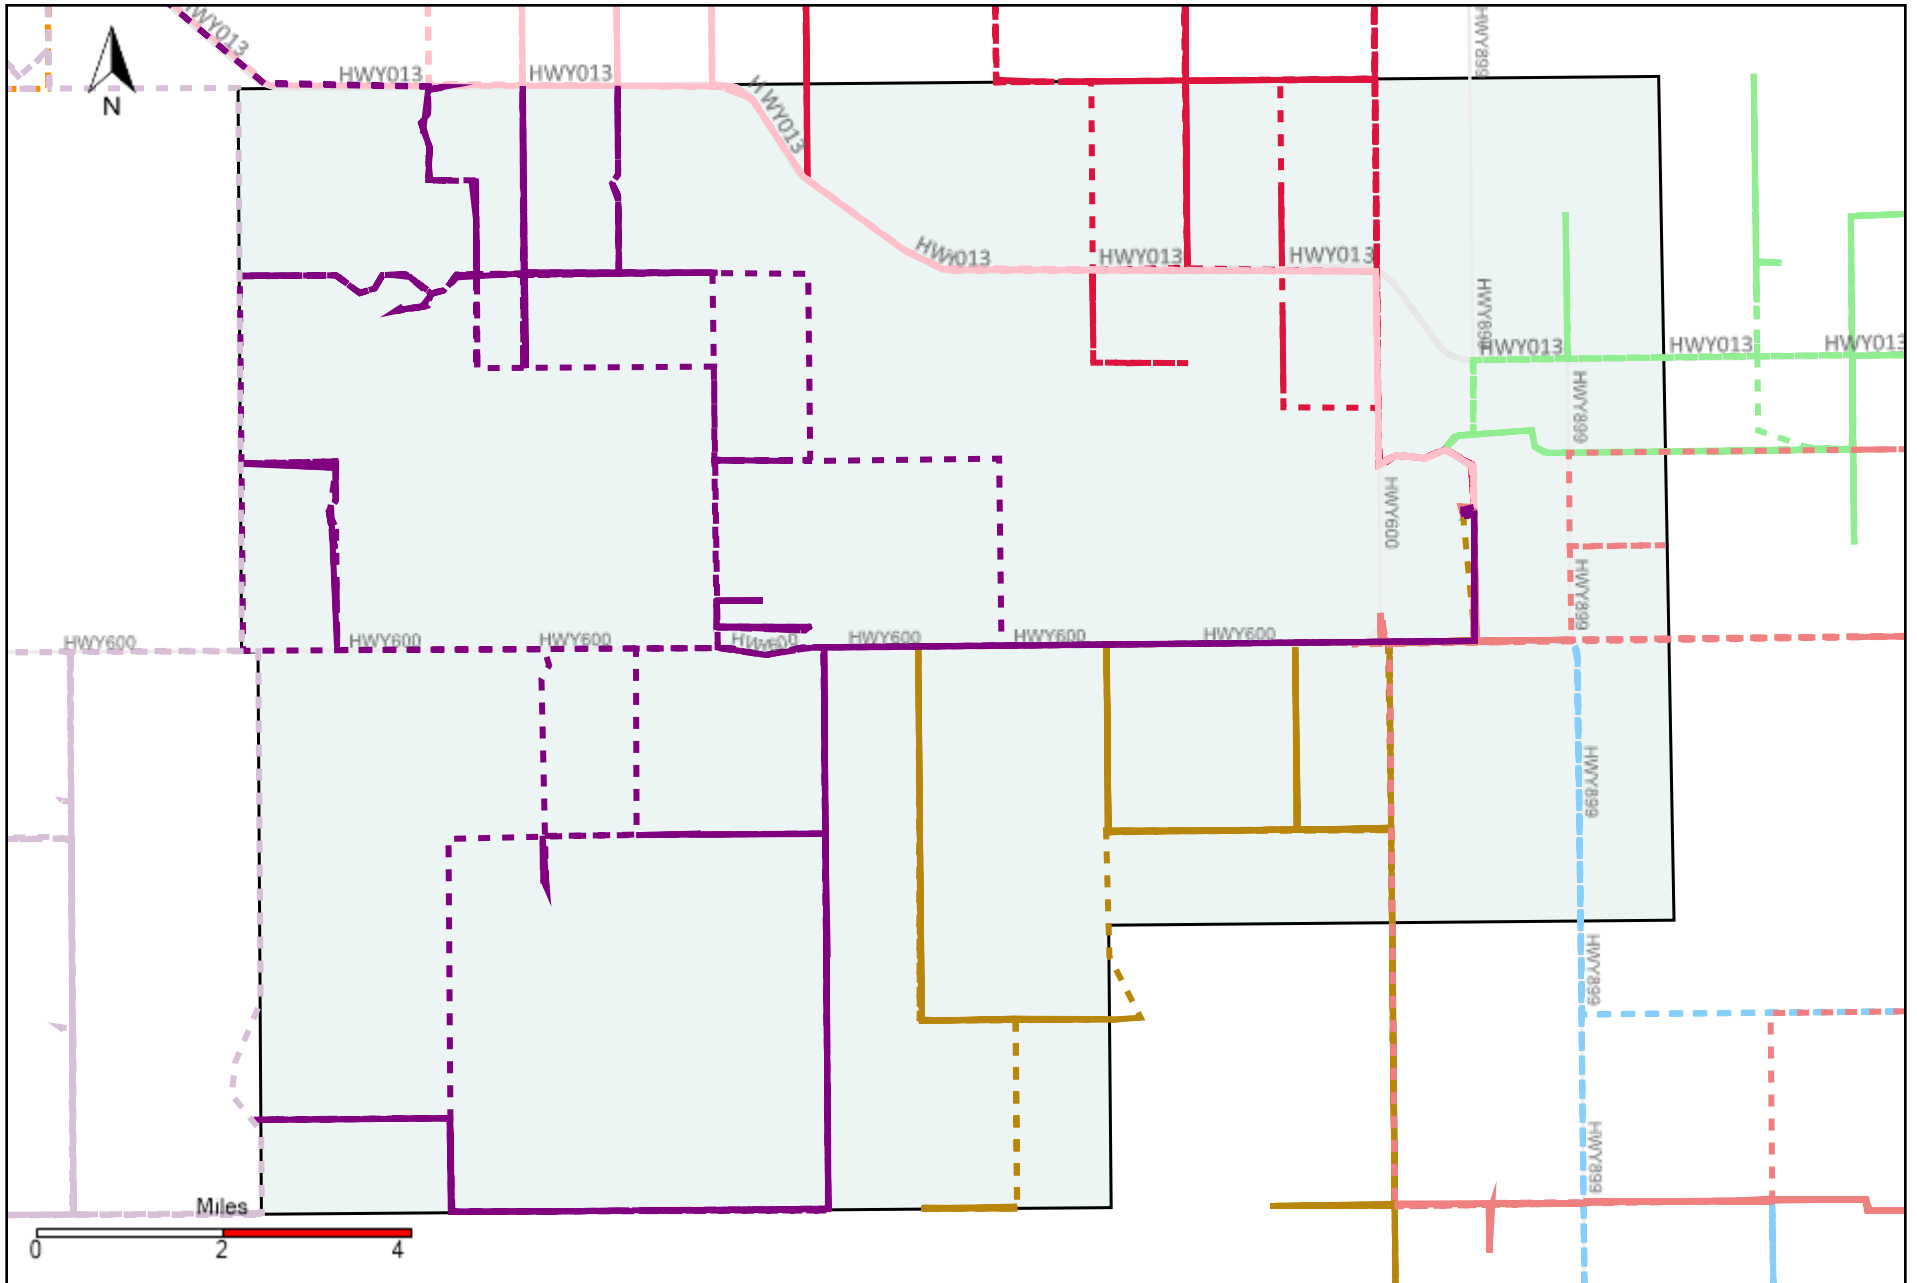

Provost Weekly Grader Report (2021-04-18 ~ 2021-04-24)

Division: 1 Grader Report(2021-04-18 ~ 2021-04-24)

Vehicle Name List	Total Distance(km)	Total Hours
*****	1651.2	149 hrs 22 min 15 sec

Division: 2 Grader Report(2021-04-18 ~ 2021-04-24)

Vehicle Name List	Total Distance(km)	Total Hours
*****	1111.28	97 hrs 59 min 34 sec

Division: 3 Grader Report(2021-04-18 ~ 2021-04-24)

Vehicle Name List	Total Distance(km)	Total Hours
*****	4276.35	367 hrs 58 min 16 sec

Division: 4 Grader Report(2021-04-18 ~ 2021-04-24)

Vehicle Name List	Total Distance(km)	Total Hours
*****	3421.34	313 hrs 55 min 55 sec

Division: 5 Grader Report(2021-04-18 ~ 2021-04-24)

Vehicle Name List	Total Distance(km)	Total Hours
*****	3522.88	327 hrs 11 min 31 sec

Division: 6 Grader Report(2021-04-18 ~ 2021-04-24)

Vehicle Name List	Total Distance(km)	Total Hours
*****	3034.23	286 hrs 20 min 42 sec

Division: 7 Grader Report(2021-04-18 ~ 2021-04-24)

Vehicle Name List	Total Distance(km)	Total Hours
*****	2135.99	191 hrs 27 min 11 sec