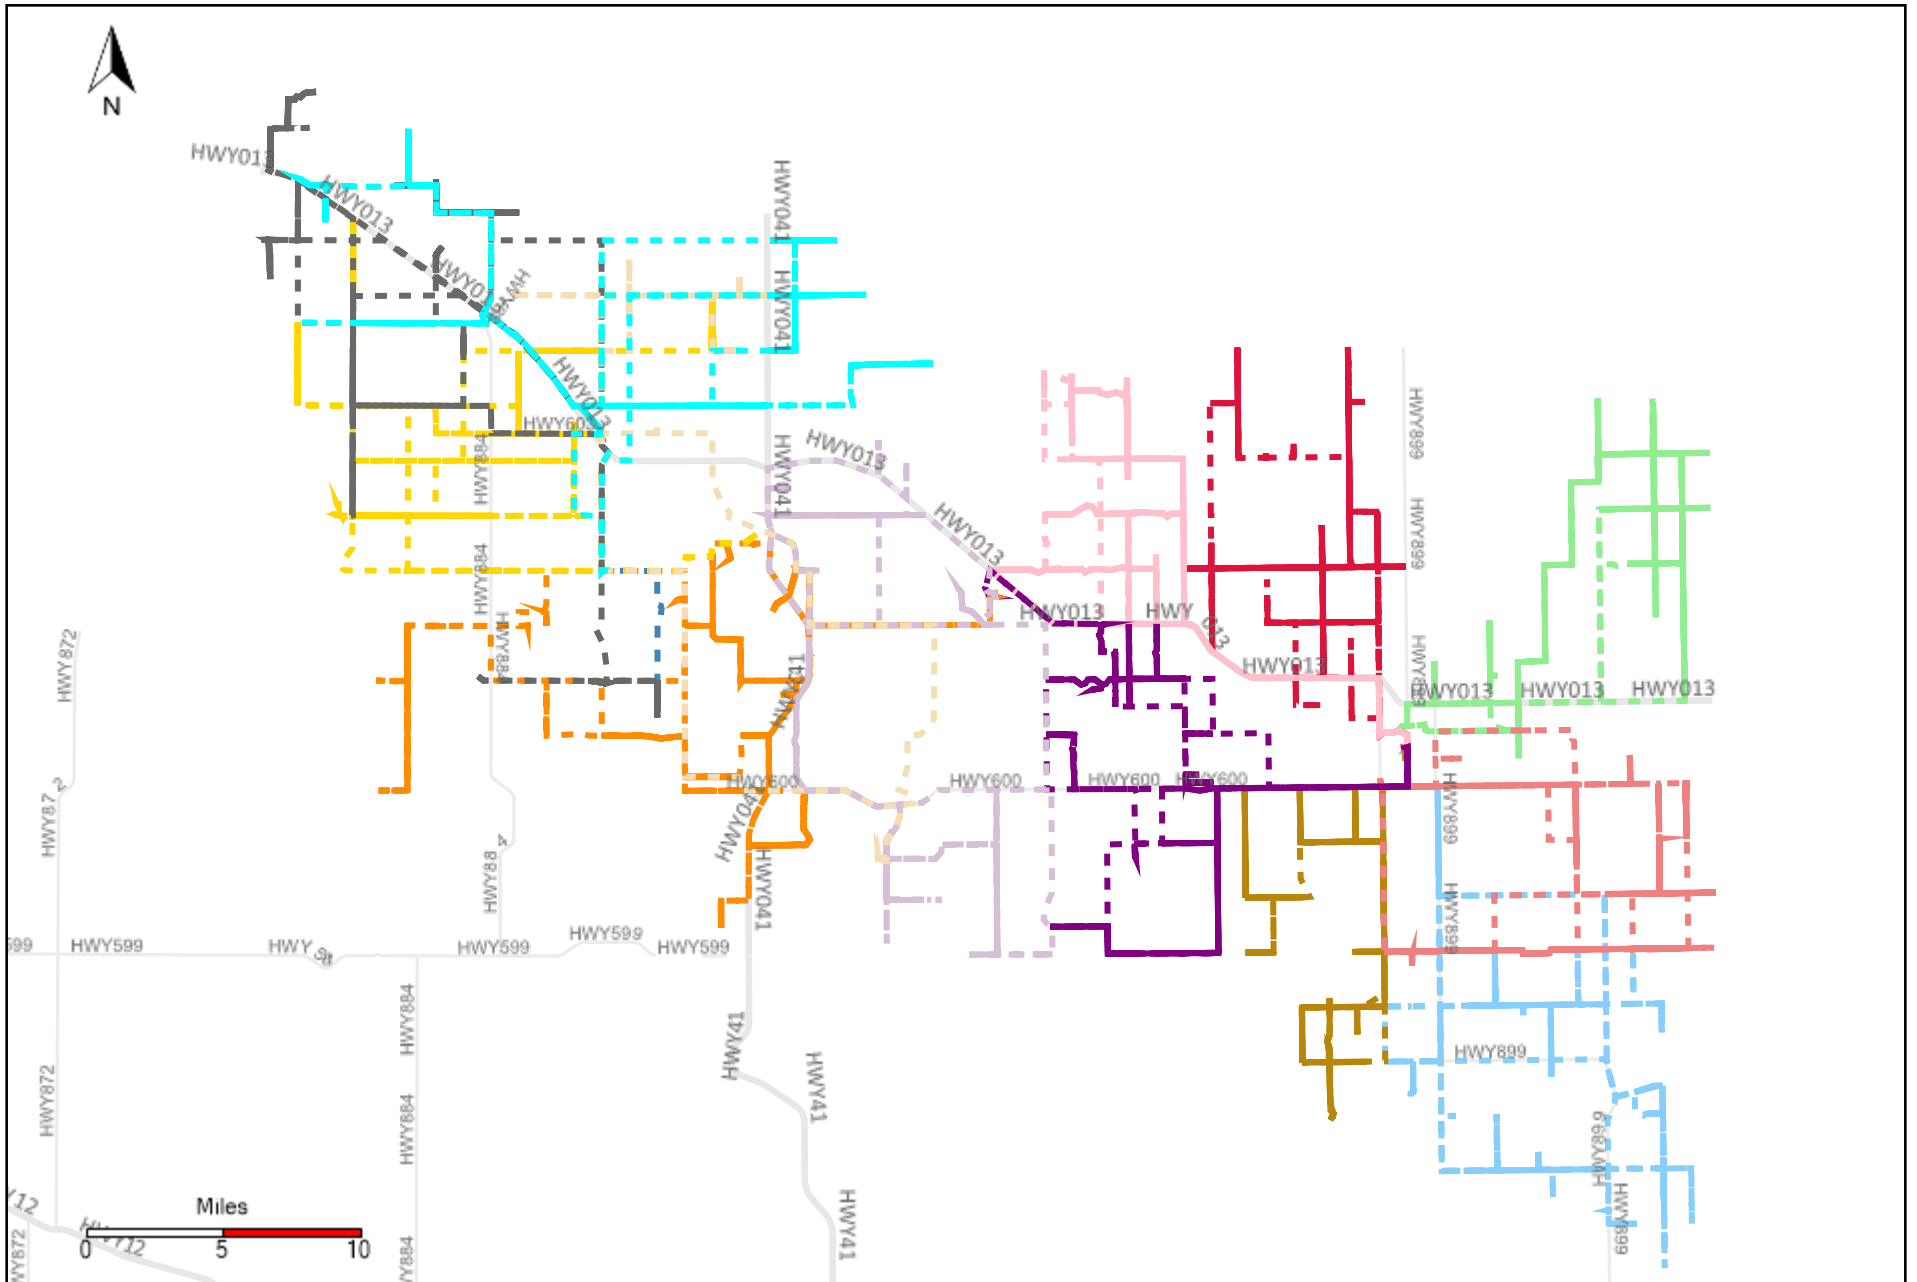

Provost Weekly Grader Report (2021-04-18 ~ 2021-04-24)

Division: 1 Grader Report(2021-04-18 ~ 2021-04-24)

Vehicle Name List	Total Distance(km)	Total Hours
*****	1651.2	149 hrs 22 min 15 sec

Division: 2 Grader Report(2021-04-18 ~ 2021-04-24)

Vehicle Name List	Total Distance(km)	Total Hours
*****	1111.28	97 hrs 59 min 34 sec

Division: 3 Grader Report(2021-04-18 ~ 2021-04-24)

Vehicle Name List	Total Distance(km)	Total Hours
*****	4276.35	367 hrs 58 min 16 sec

Division: 4 Grader Report(2021-04-18 ~ 2021-04-24)

Vehicle Name List	Total Distance(km)	Total Hours
*****	3421.34	313 hrs 55 min 55 sec

Division: 5 Grader Report(2021-04-18 ~ 2021-04-24)

Vehicle Name List	Total Distance(km)	Total Hours
*****	3522.88	327 hrs 11 min 31 sec

Division: 6 Grader Report(2021-04-18 ~ 2021-04-24)

Vehicle Name List	Total Distance(km)	Total Hours
*****	3034.23	286 hrs 20 min 42 sec

Division: 7 Grader Report(2021-04-18 ~ 2021-04-24)

Vehicle Name List	Total Distance(km)	Total Hours
*****	2135.99	191 hrs 27 min 11 sec