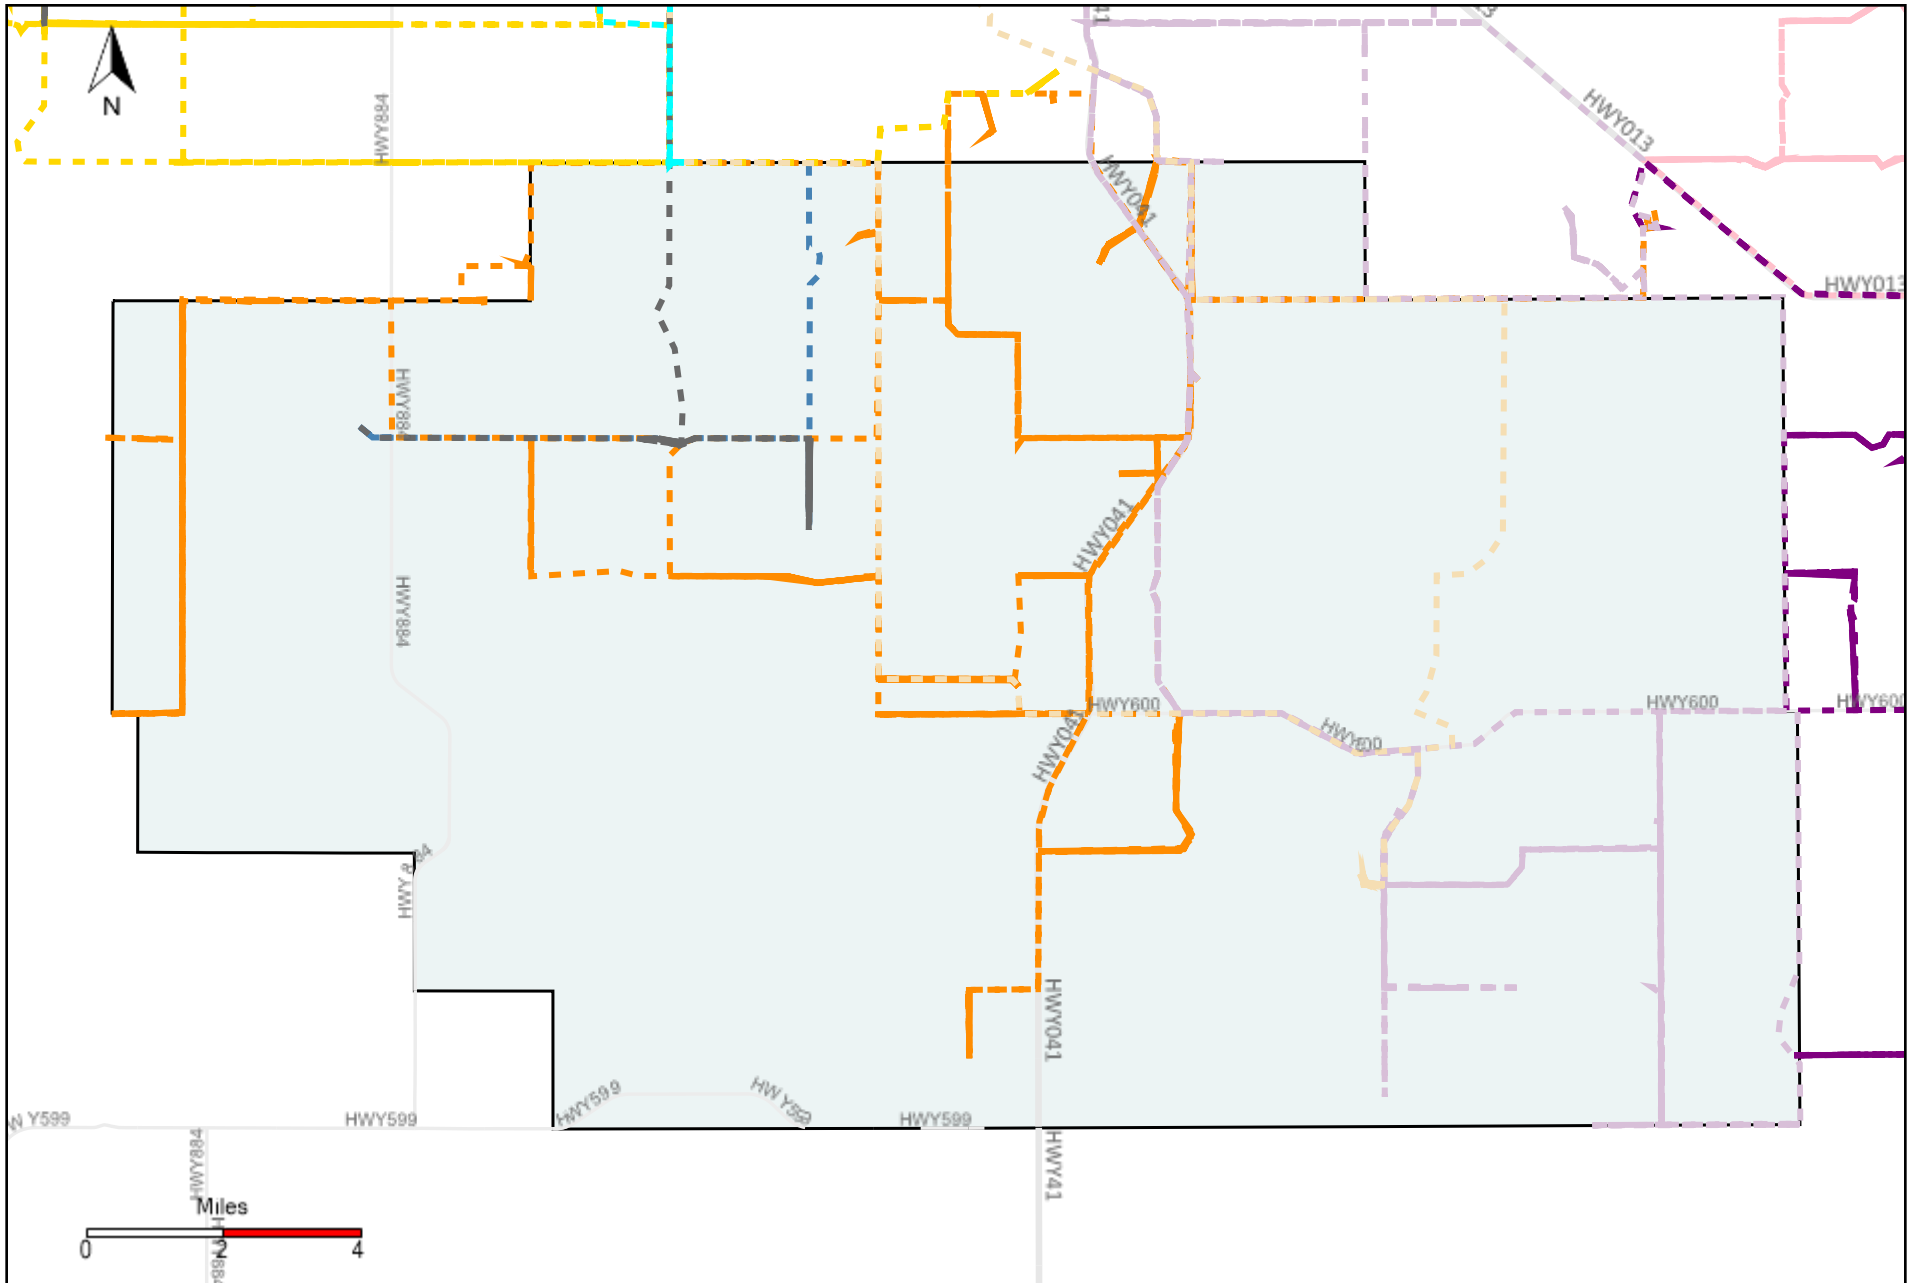

Provost Weekly Grader Report (2021-04-18 ~ 2021-04-24)

Division: 1 Grader Report(2021-04-18 ~ 2021-04-24)

Vehicle Name List	Total Distance(km)	Total Hours
*****	1651.2	149 hrs 22 min 15 sec

Division: 2 Grader Report(2021-04-18 ~ 2021-04-24)

Vehicle Name List	Total Distance(km)	Total Hours
*****	1111.28	97 hrs 59 min 34 sec

Division: 3 Grader Report(2021-04-18 ~ 2021-04-24)

Vehicle Name List	Total Distance(km)	Total Hours
*****	4276.35	367 hrs 58 min 16 sec

Division: 4 Grader Report(2021-04-18 ~ 2021-04-24)

Vehicle Name List	Total Distance(km)	Total Hours
*****	3421.34	313 hrs 55 min 55 sec

Division: 5 Grader Report(2021-04-18 ~ 2021-04-24)

Vehicle Name List	Total Distance(km)	Total Hours
*****	3522.88	327 hrs 11 min 31 sec

Division: 6 Grader Report(2021-04-18 ~ 2021-04-24)

Vehicle Name List	Total Distance(km)	Total Hours
*****	3034.23	286 hrs 20 min 42 sec

Division: 7 Grader Report(2021-04-18 ~ 2021-04-24)

Vehicle Name List	Total Distance(km)	Total Hours
*****	2135.99	191 hrs 27 min 11 sec