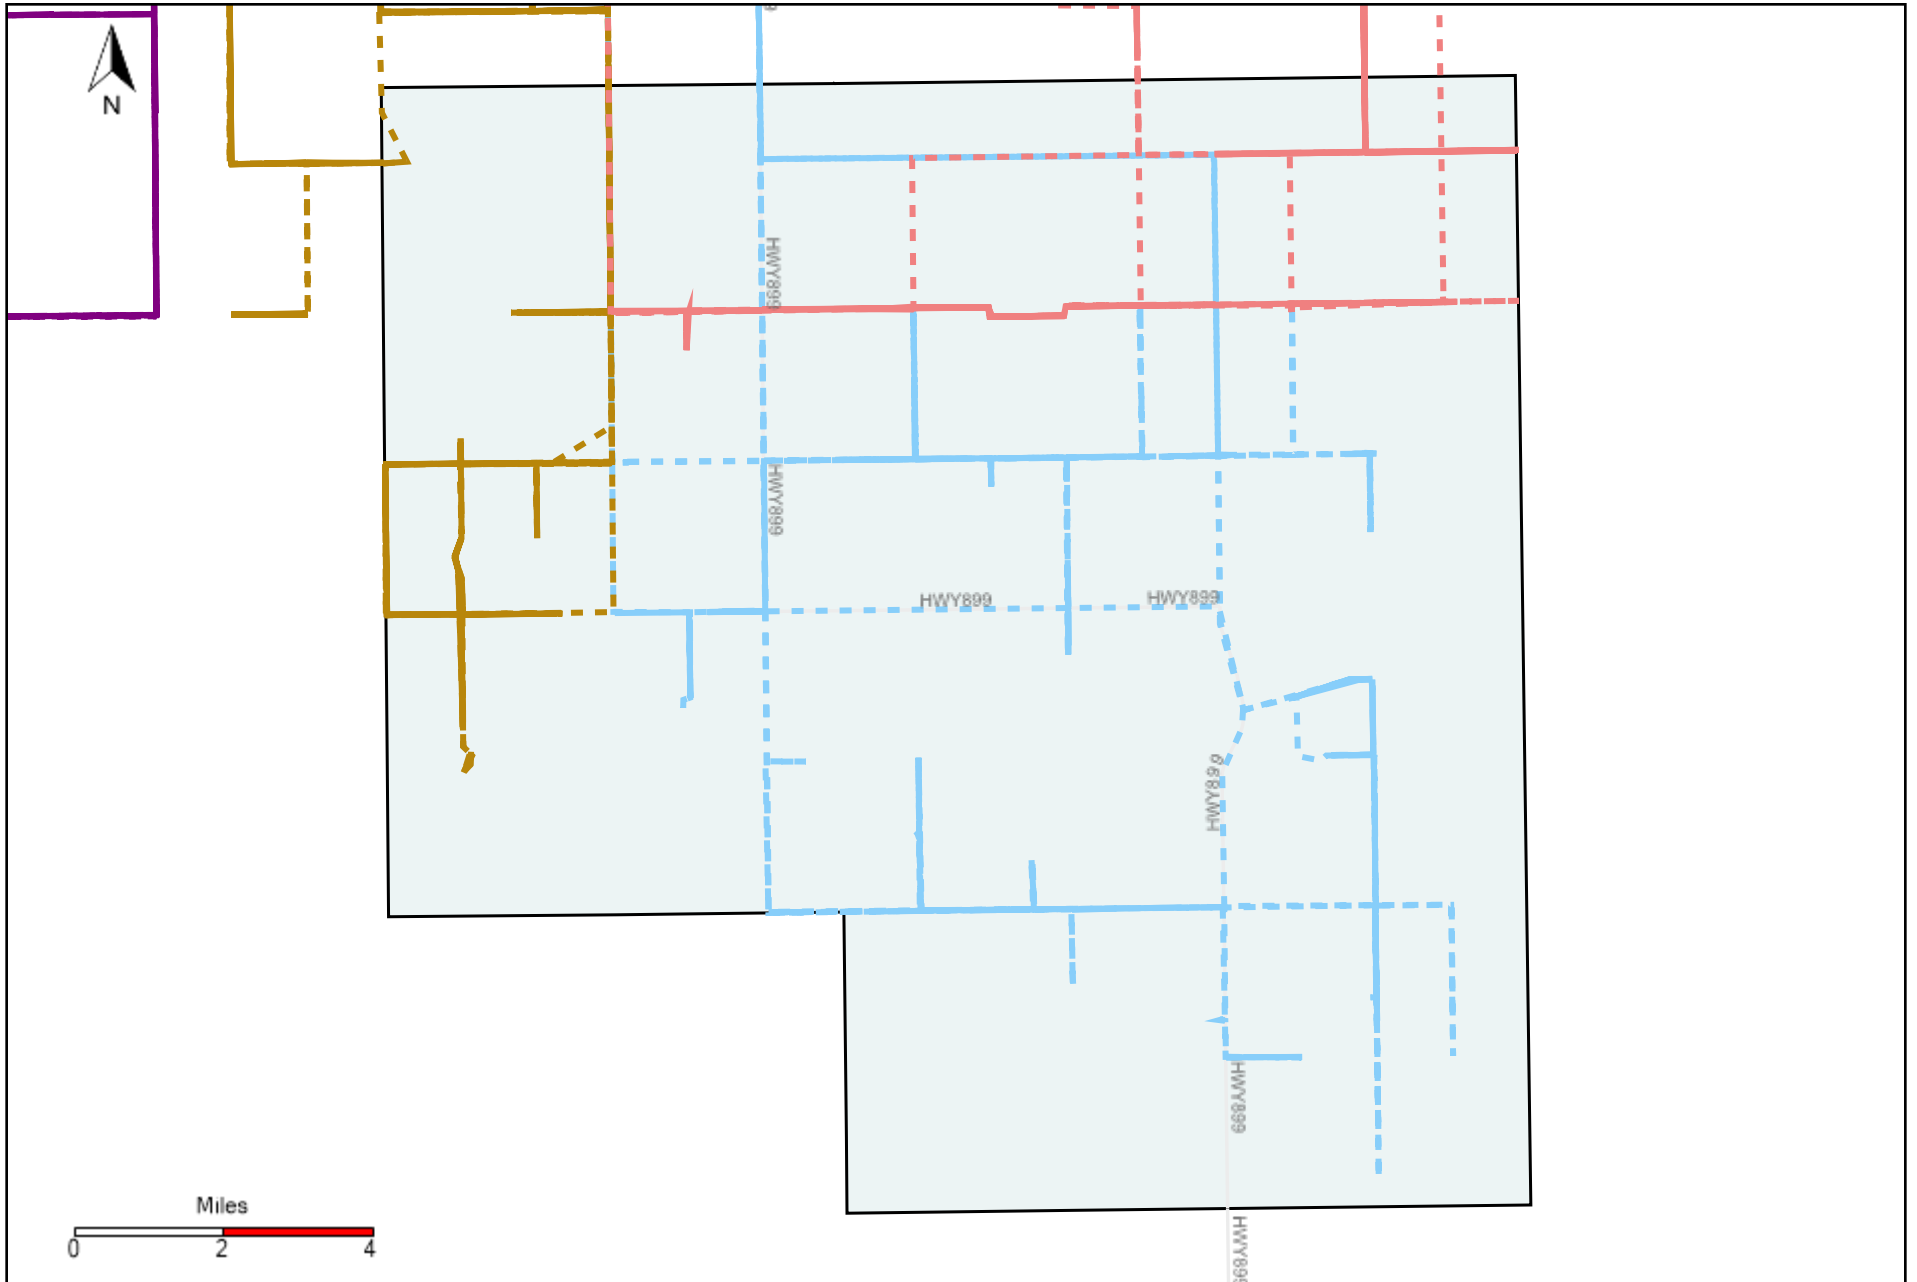

Provost Weekly Grader Report (2021-04-18 ~ 2021-04-24)

Division: 1 Grader Report(2021-04-18 ~ 2021-04-24)

Vehicle Name List	Total Distance(km)	Total Hours
*****	1651.2	149 hrs 22 min 15 sec

Division: 2 Grader Report(2021-04-18 ~ 2021-04-24)

Vehicle Name List	Total Distance(km)	Total Hours
*****	1111.28	97 hrs 59 min 34 sec

Division: 3 Grader Report(2021-04-18 ~ 2021-04-24)

Vehicle Name List	Total Distance(km)	Total Hours
*****	4276.35	367 hrs 58 min 16 sec

Division: 4 Grader Report(2021-04-18 ~ 2021-04-24)

Vehicle Name List	Total Distance(km)	Total Hours
*****	3421.34	313 hrs 55 min 55 sec

Division: 5 Grader Report(2021-04-18 ~ 2021-04-24)

Vehicle Name List	Total Distance(km)	Total Hours
*****	3522.88	327 hrs 11 min 31 sec

Division: 6 Grader Report(2021-04-18 ~ 2021-04-24)

Vehicle Name List	Total Distance(km)	Total Hours
*****	3034.23	286 hrs 20 min 42 sec

Division: 7 Grader Report(2021-04-18 ~ 2021-04-24)

Vehicle Name List	Total Distance(km)	Total Hours
*****	2135.99	191 hrs 27 min 11 sec