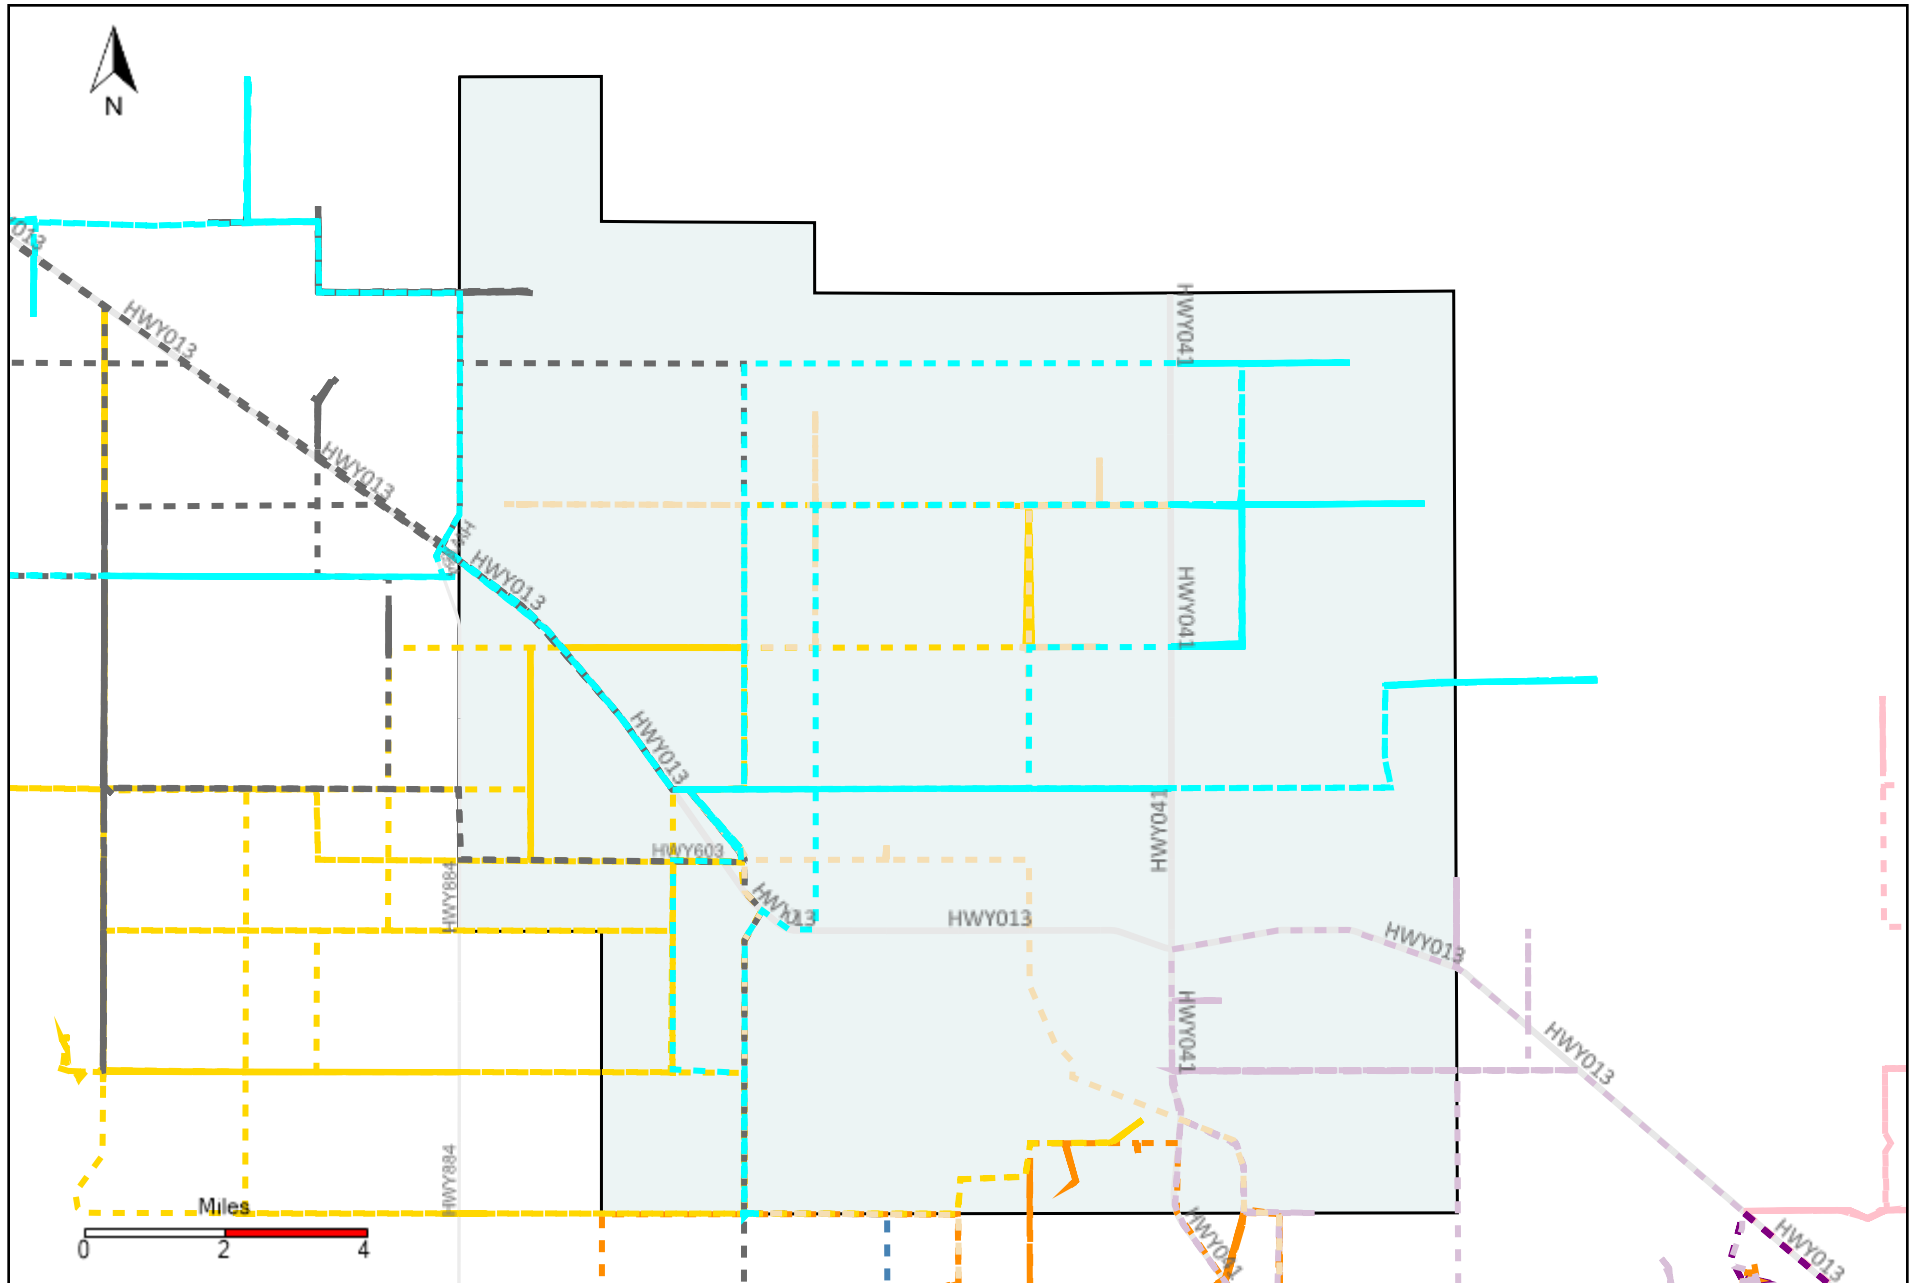

Division: 4 Grader Report(2021-04-18 ~ 2021-04-24)

Vehicle Name List	Total Distance(km)	Total Hours
*****	3421.34	313 hrs 55 min 55 sec

Division: 5 Grader Report(2021-04-18 ~ 2021-04-24)

Vehicle Name List	Total Distance(km)	Total Hours
*****	3522.88	327 hrs 11 min 31 sec

Division: 6 Grader Report(2021-04-18 ~ 2021-04-24)

Vehicle Name List	Total Distance(km)	Total Hours
*****	3034.23	286 hrs 20 min 42 sec

Division: 7 Grader Report(2021-04-18 ~ 2021-04-24)

Vehicle Name List	Total Distance(km)	Total Hours
*****	2135.99	191 hrs 27 min 11 sec