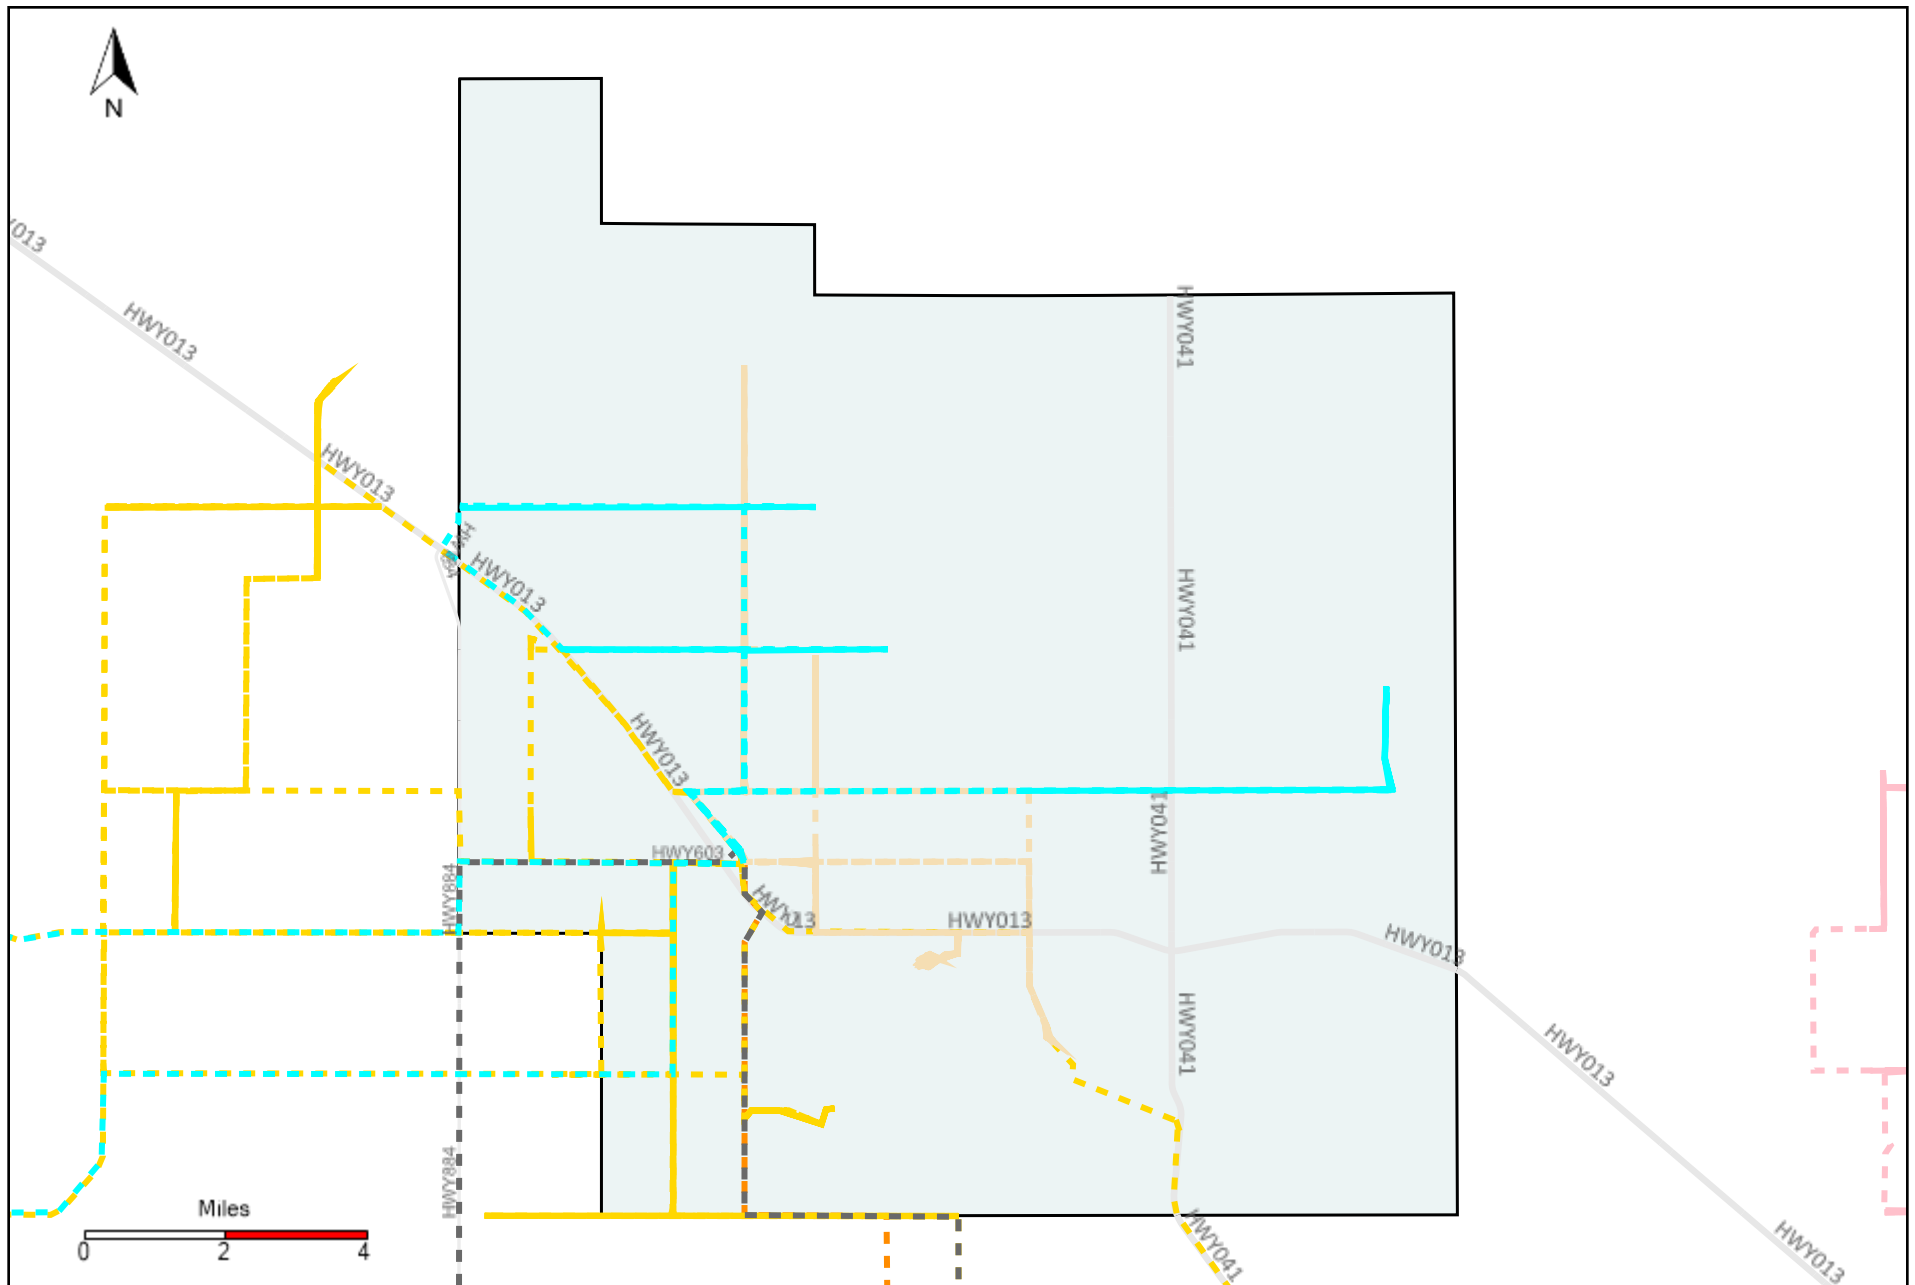

Division: 6 Grader Report(2021-04-11 ~ 2021-04-17)

Vehicle Name List	Total Distance(km)	Total Hours
*****	1775.1	187 hrs 39 min 21 sec