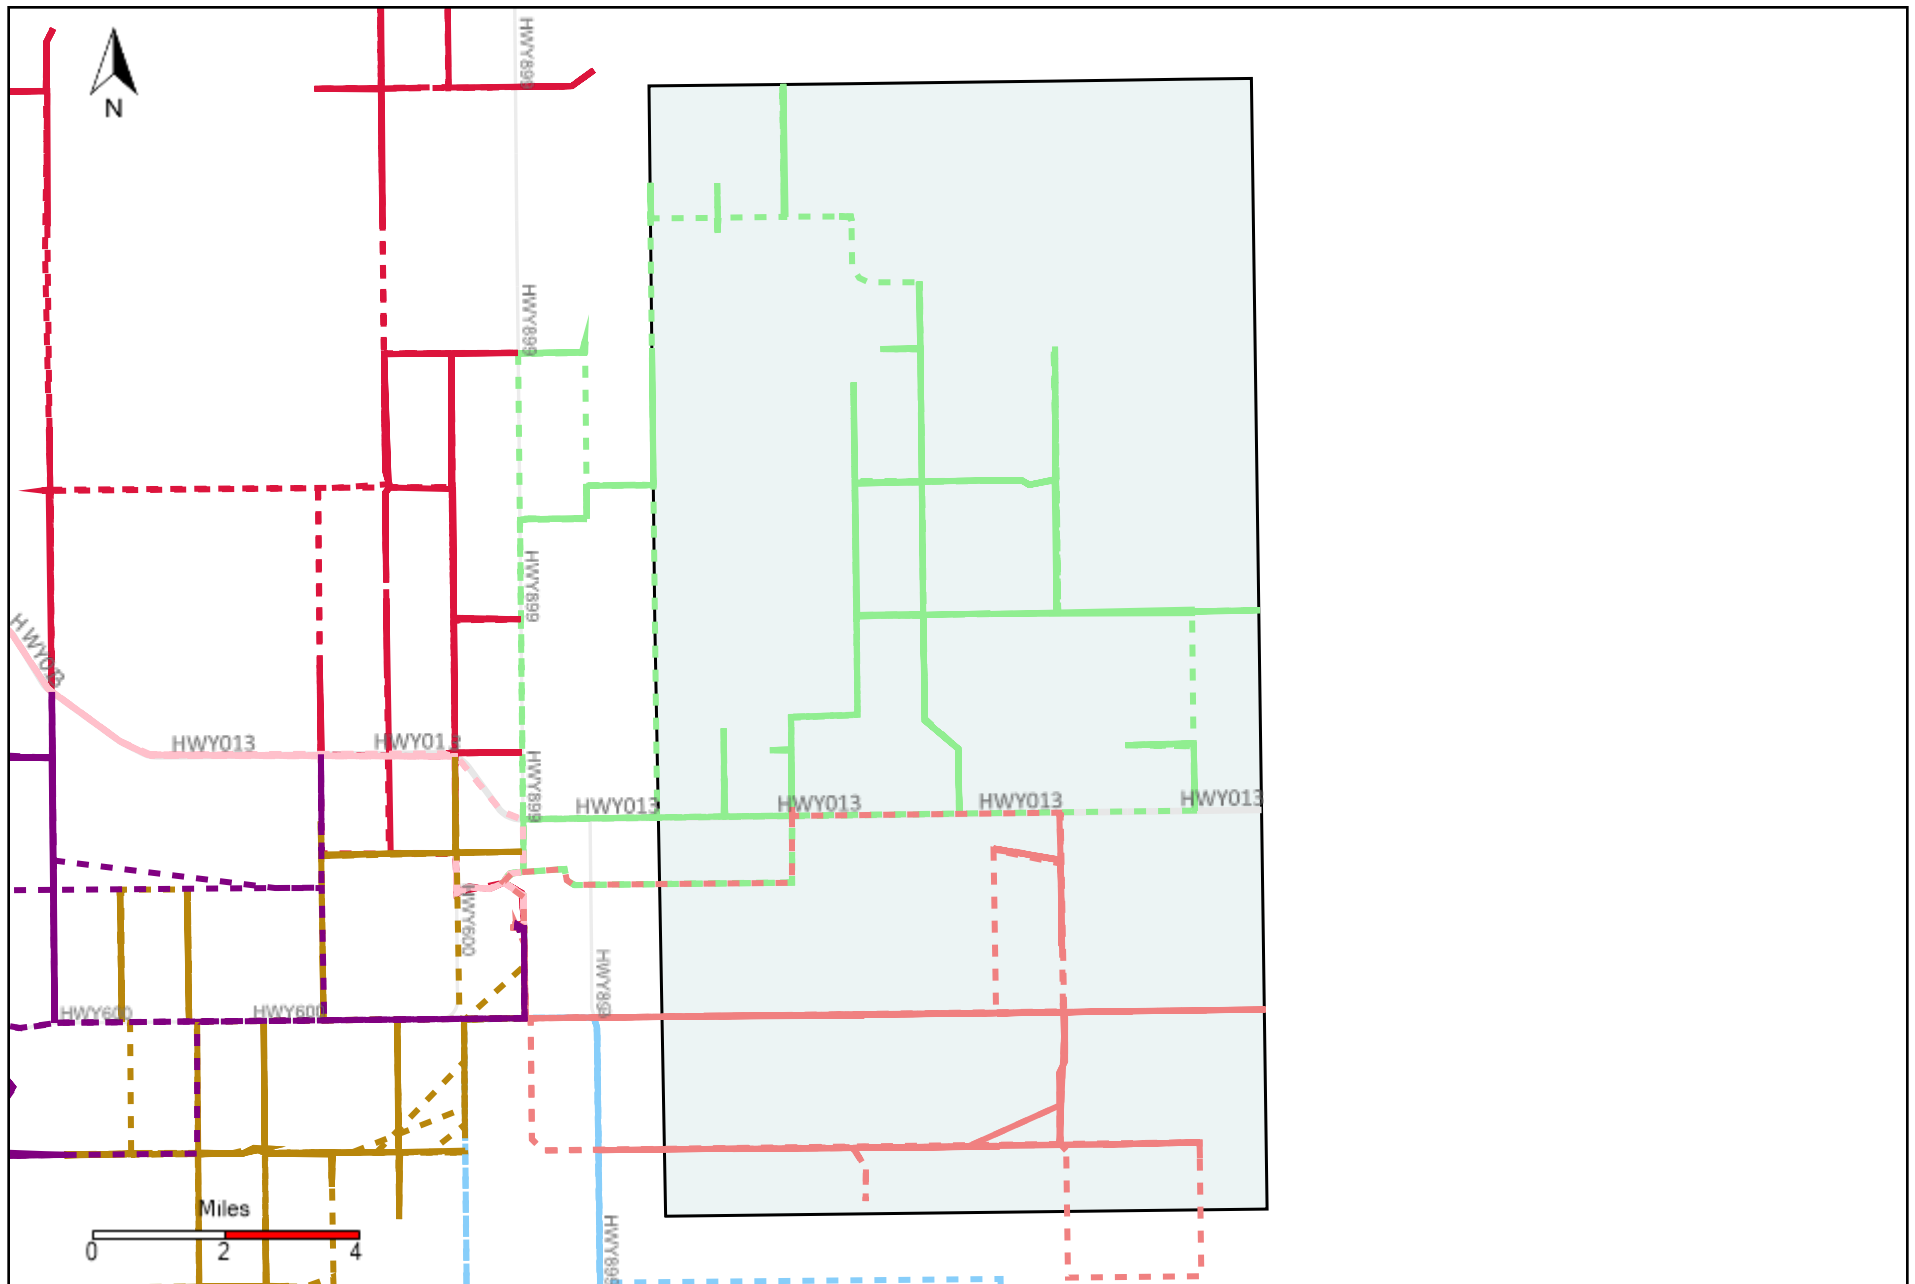

Provost Weekly Grader Report (2021-04-11 ~ 2021-04-17)

Division: 1 Grader Report(2021-04-11 ~ 2021-04-17)

| Vehicle Name List | Total Distance(km) | Total Hours |
|-------------------|--------------------|-----------------------|
| ***** | 1331.7 | 130 hrs 39 min 40 sec |

Division: 2 Grader Report(2021-04-11 ~ 2021-04-17)

| Vehicle Name List | Total Distance(km) | Total Hours |
|-------------------|--------------------|----------------------|
| ***** | 935.34 | 86 hrs 58 min 51 sec |