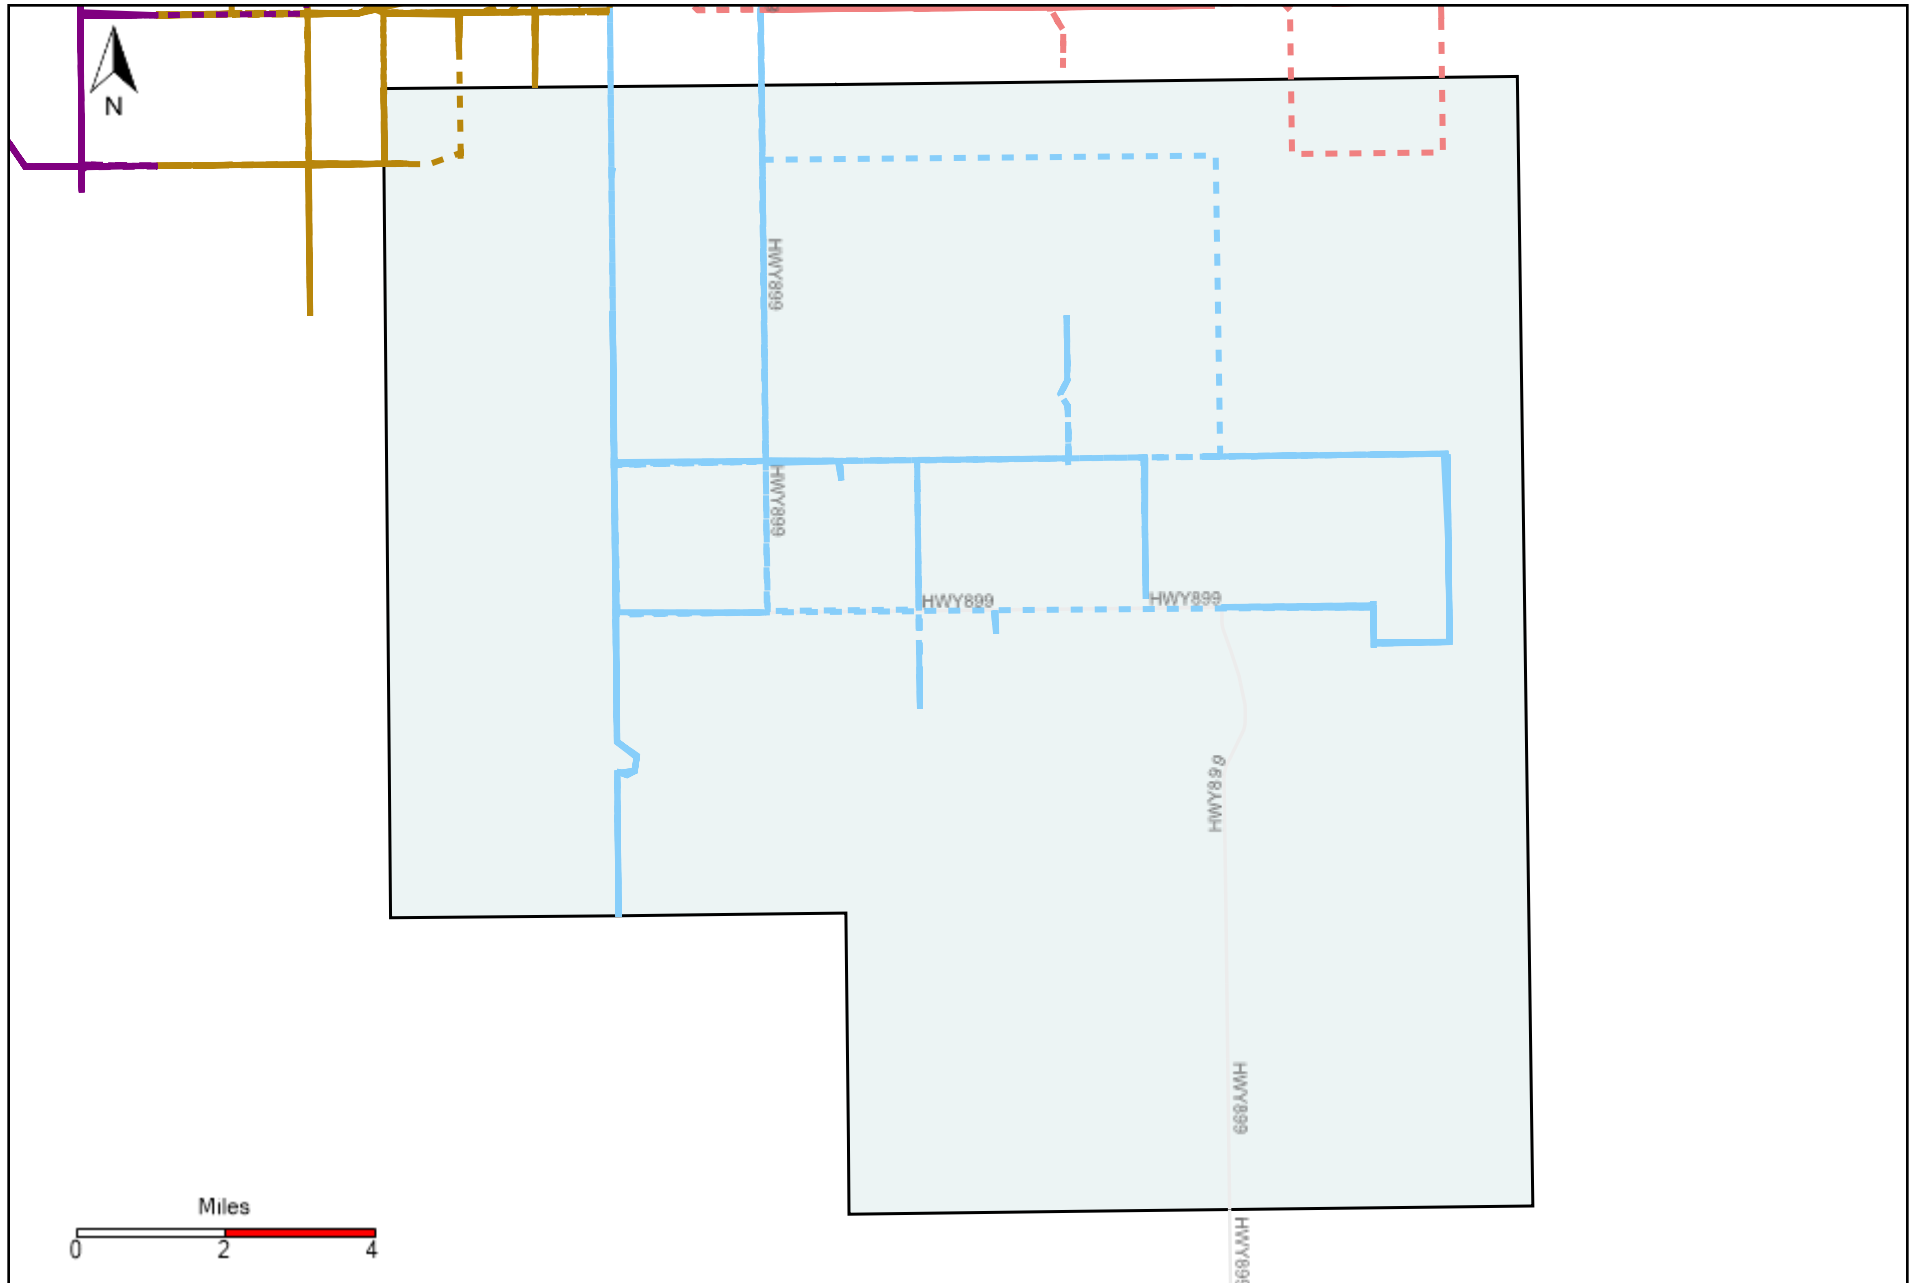

Provost Weekly Grader Report (2021-04-11 ~ 2021-04-17)

Division: 1 Grader Report(2021-04-11 ~ 2021-04-17)

| Vehicle Name List | Total Distance(km) | Total Hours |
|-------------------|--------------------|-----------------------|
| ***** | 1331.7 | 130 hrs 39 min 40 sec |