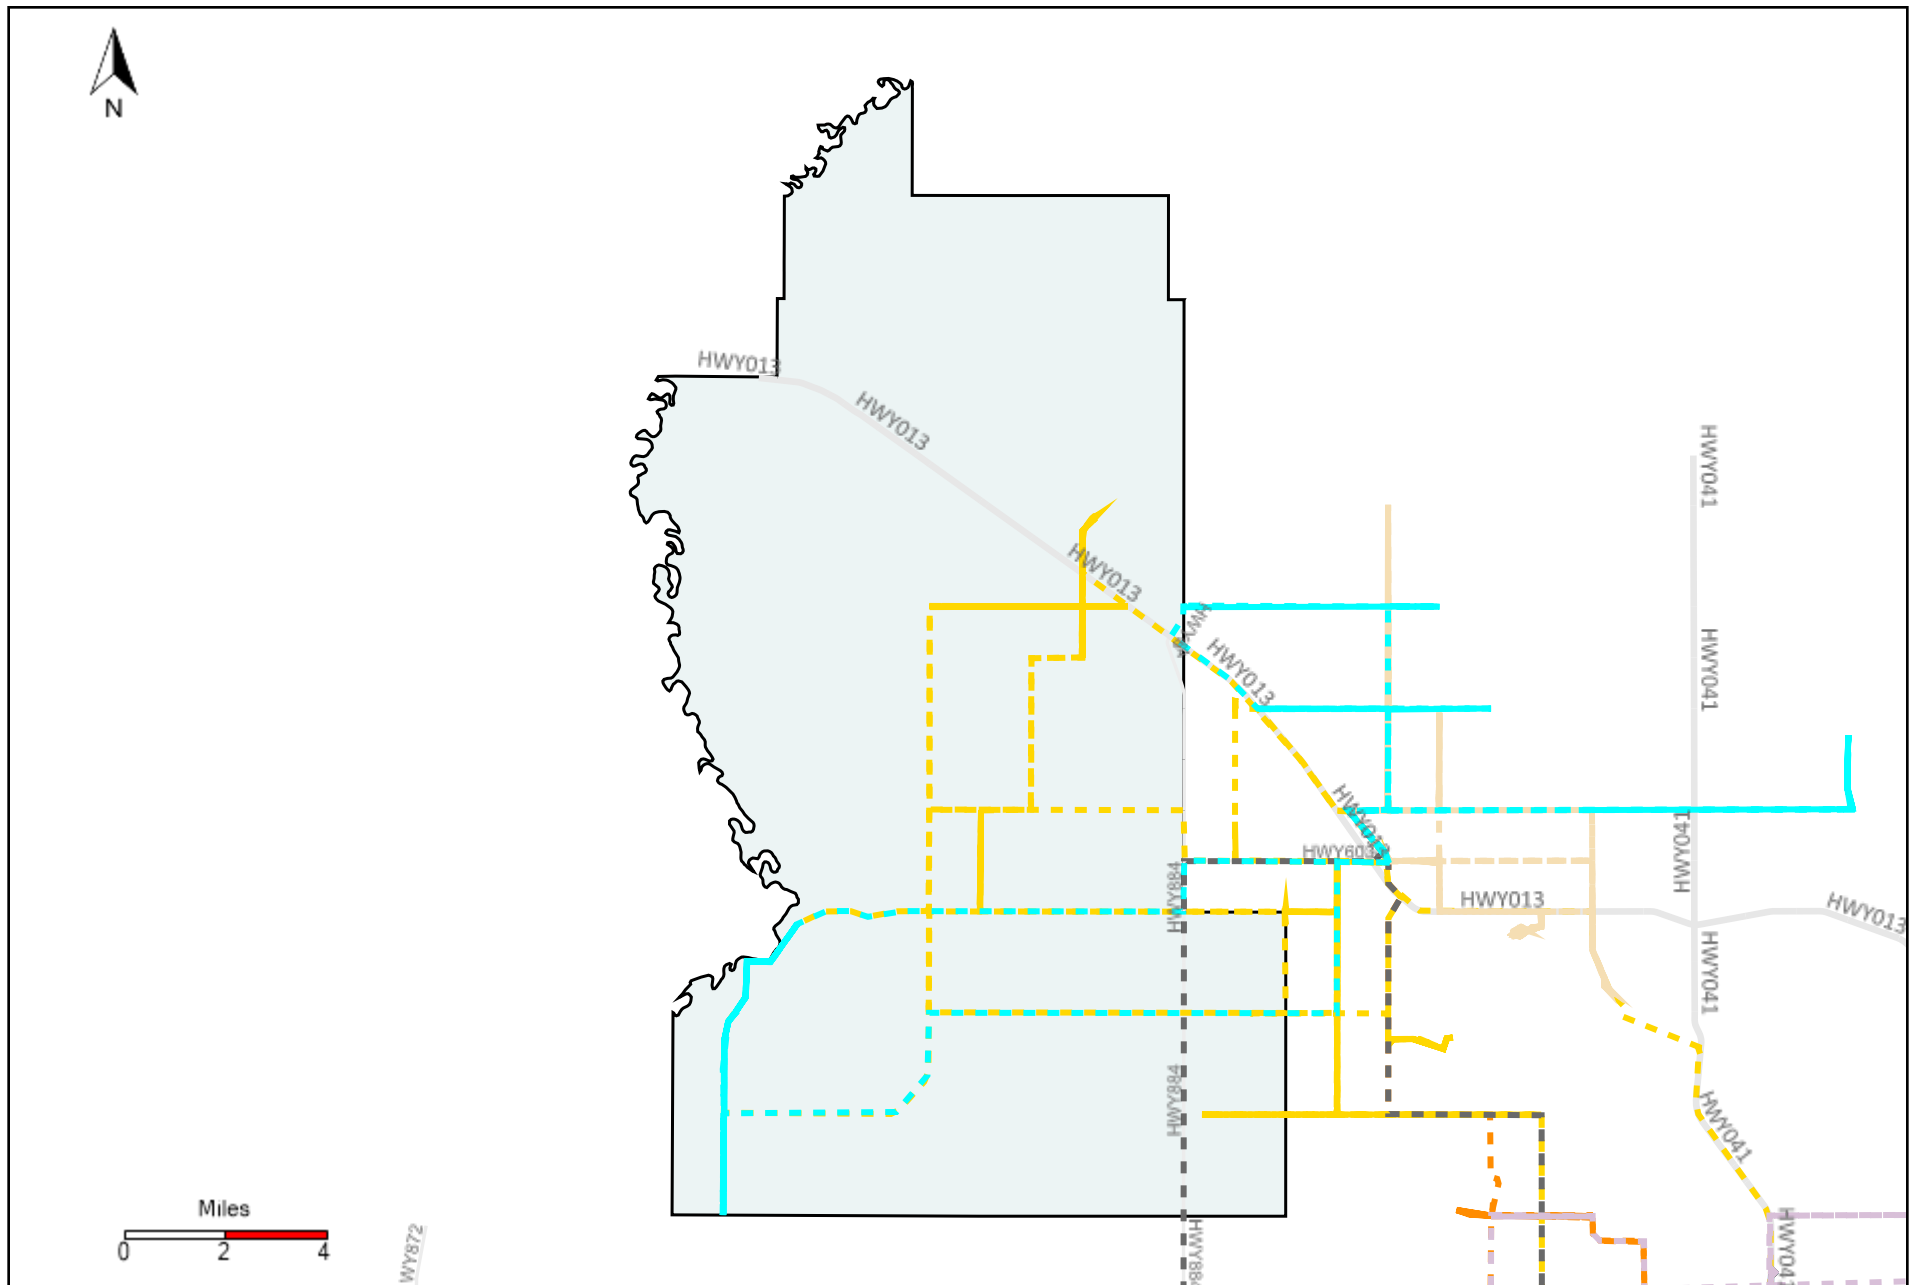

Division: 7 Grader Report(2021-04-11 ~ 2021-04-17)

Vehicle Name List	Total Distance(km)	Total Hours
*****	1160.68	114 hrs 9 min 8 sec