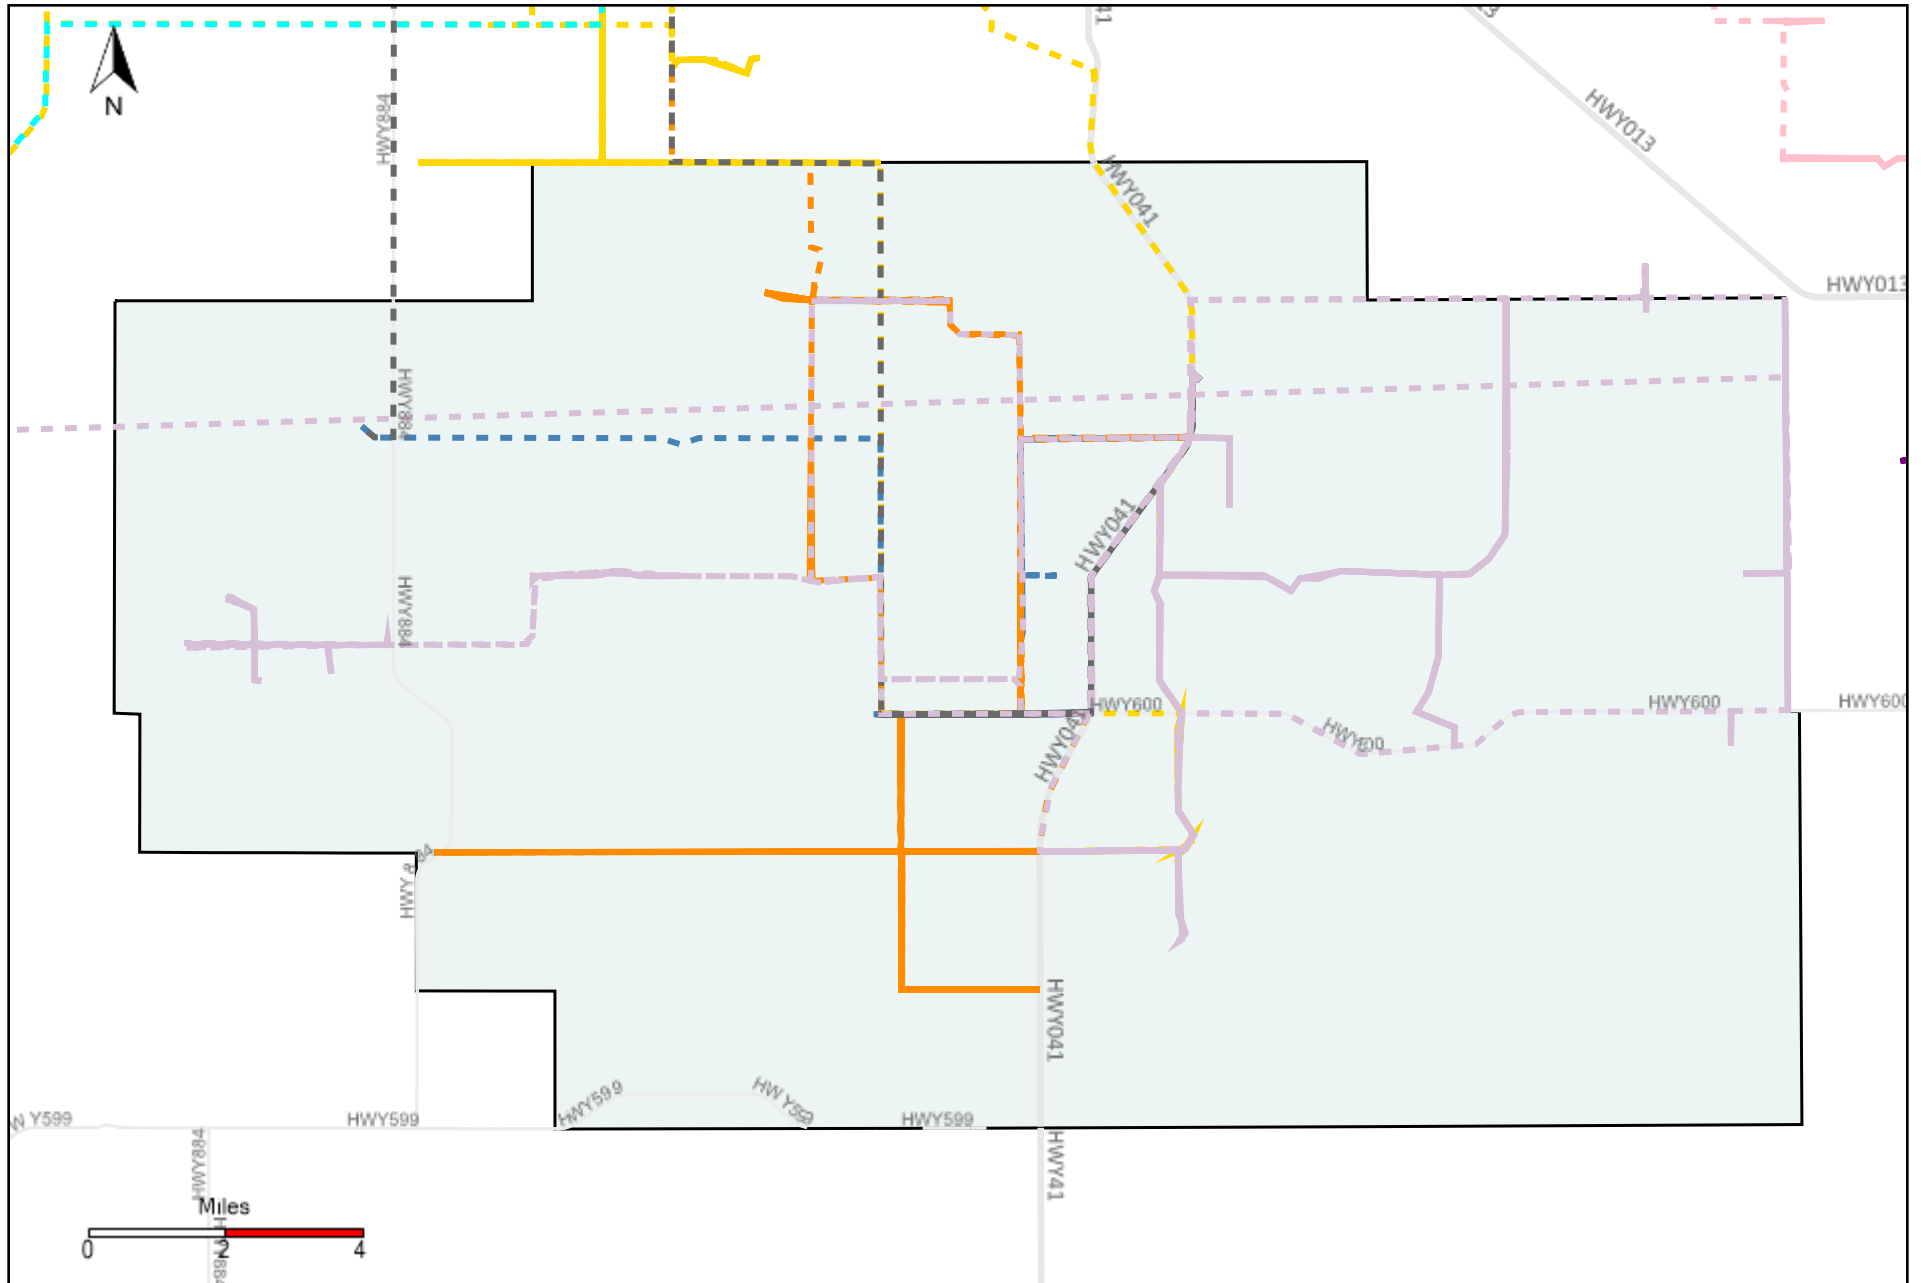

Division: 5 Grader Report(2021-04-11 ~ 2021-04-17)

Vehicle Name List	Total Distance(km)	Total Hours
*****	2069.84	186 hrs 39 min 36 sec