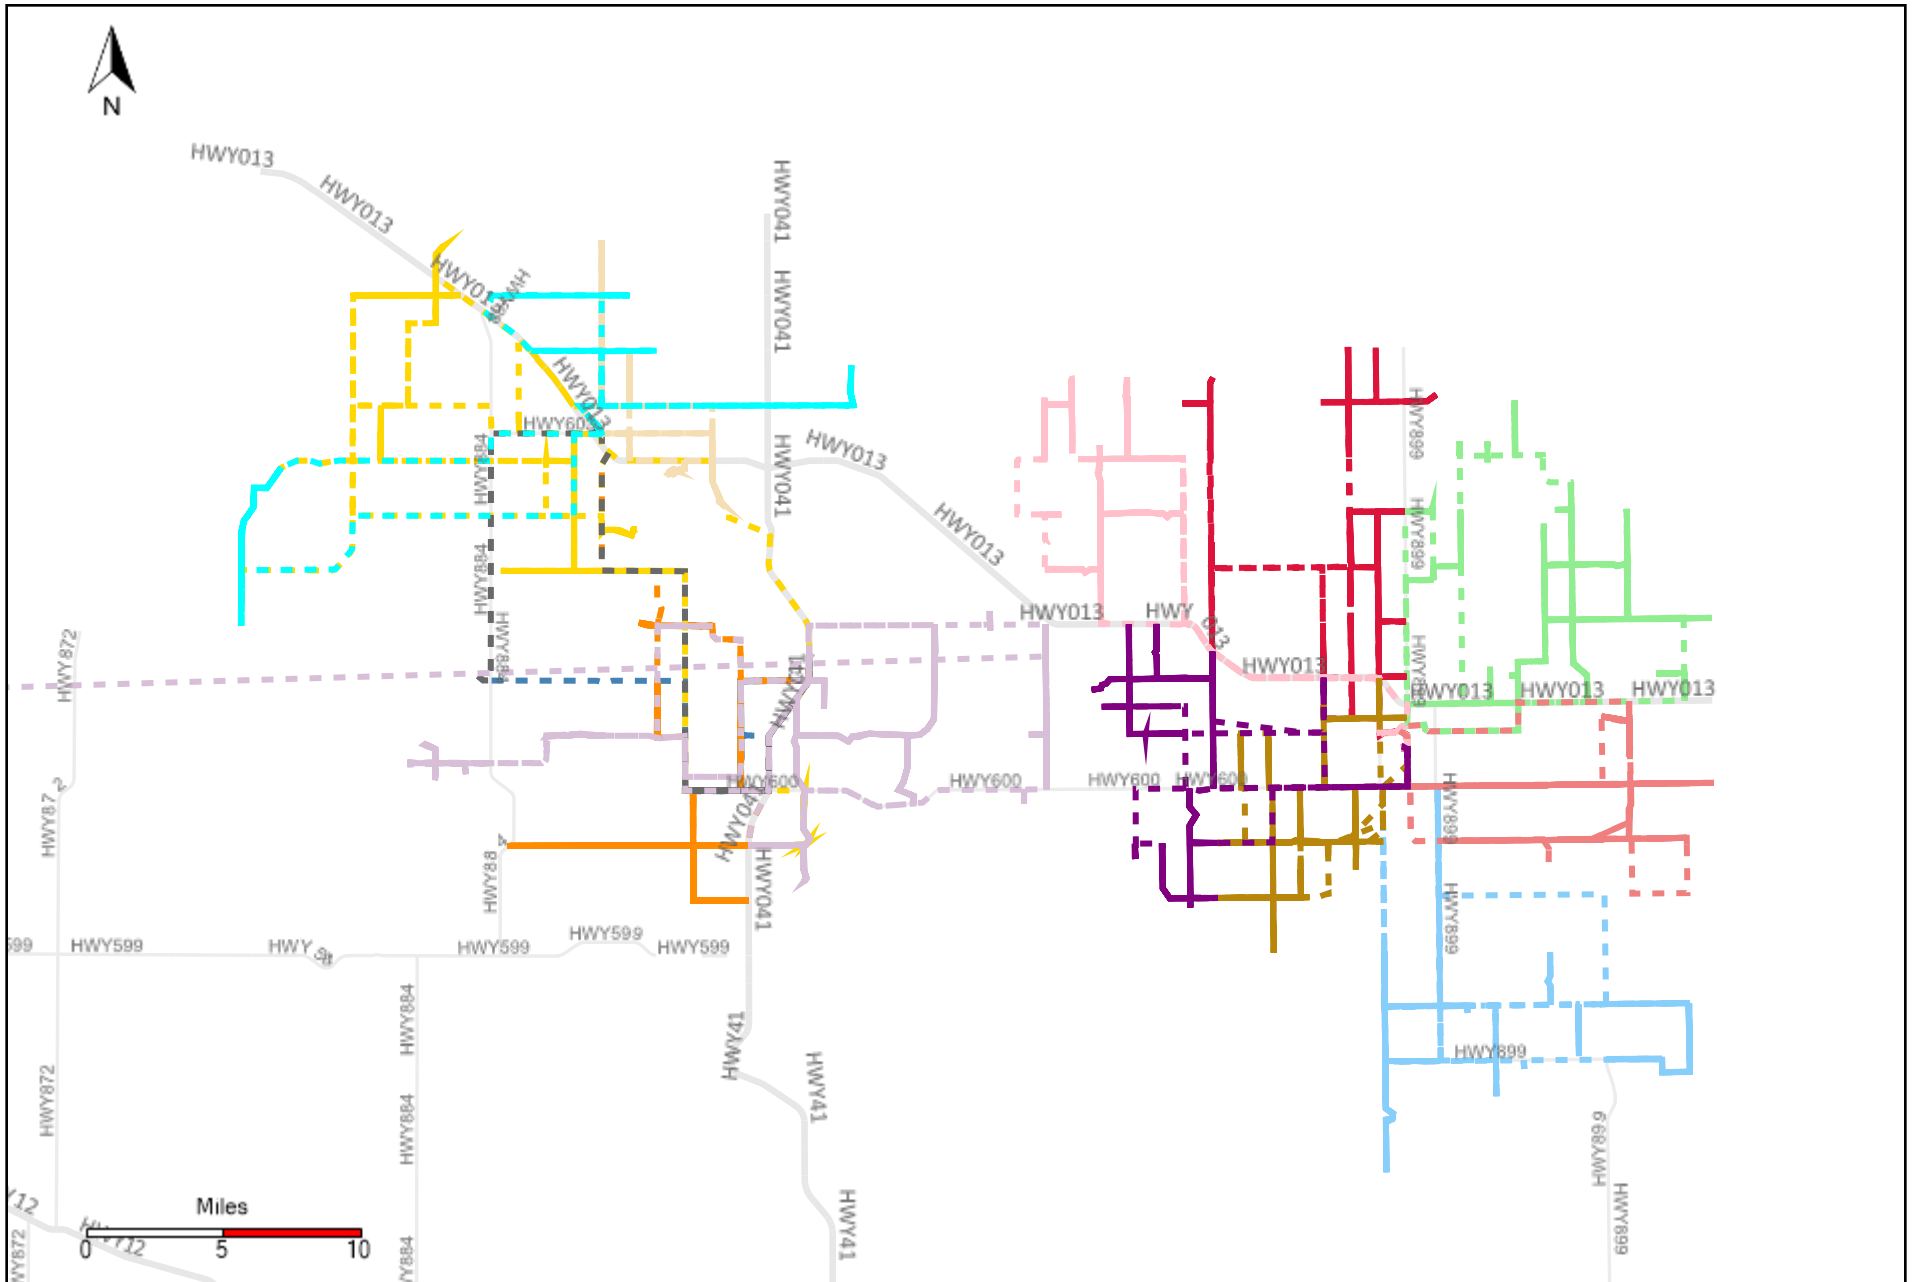

Provost Weekly Grader Report (2021-04-11 ~ 2021-04-17)

Division: 1 Grader Report(2021-04-11 ~ 2021-04-17)

| Vehicle Name List | Total Distance(km) | Total Hours |
|-------------------|--------------------|-----------------------|
| ***** | 1331.7 | 130 hrs 39 min 40 sec |

Division: 2 Grader Report(2021-04-11 ~ 2021-04-17)

| Vehicle Name List | Total Distance(km) | Total Hours |
|-------------------|--------------------|----------------------|
| ***** | 935.34 | 86 hrs 58 min 51 sec |

Division: 3 Grader Report(2021-04-11 ~ 2021-04-17)

| Vehicle Name List | Total Distance(km) | Total Hours |
|-------------------|--------------------|-----------------------|
| ***** | 3689.2 | 325 hrs 45 min 53 sec |

Division: 5 Grader Report(2021-04-11 ~ 2021-04-17)

| Vehicle Name List | Total Distance(km) | Total Hours |
|-------------------|--------------------|-----------------------|
| ***** | 2069.84 | 186 hrs 39 min 36 sec |