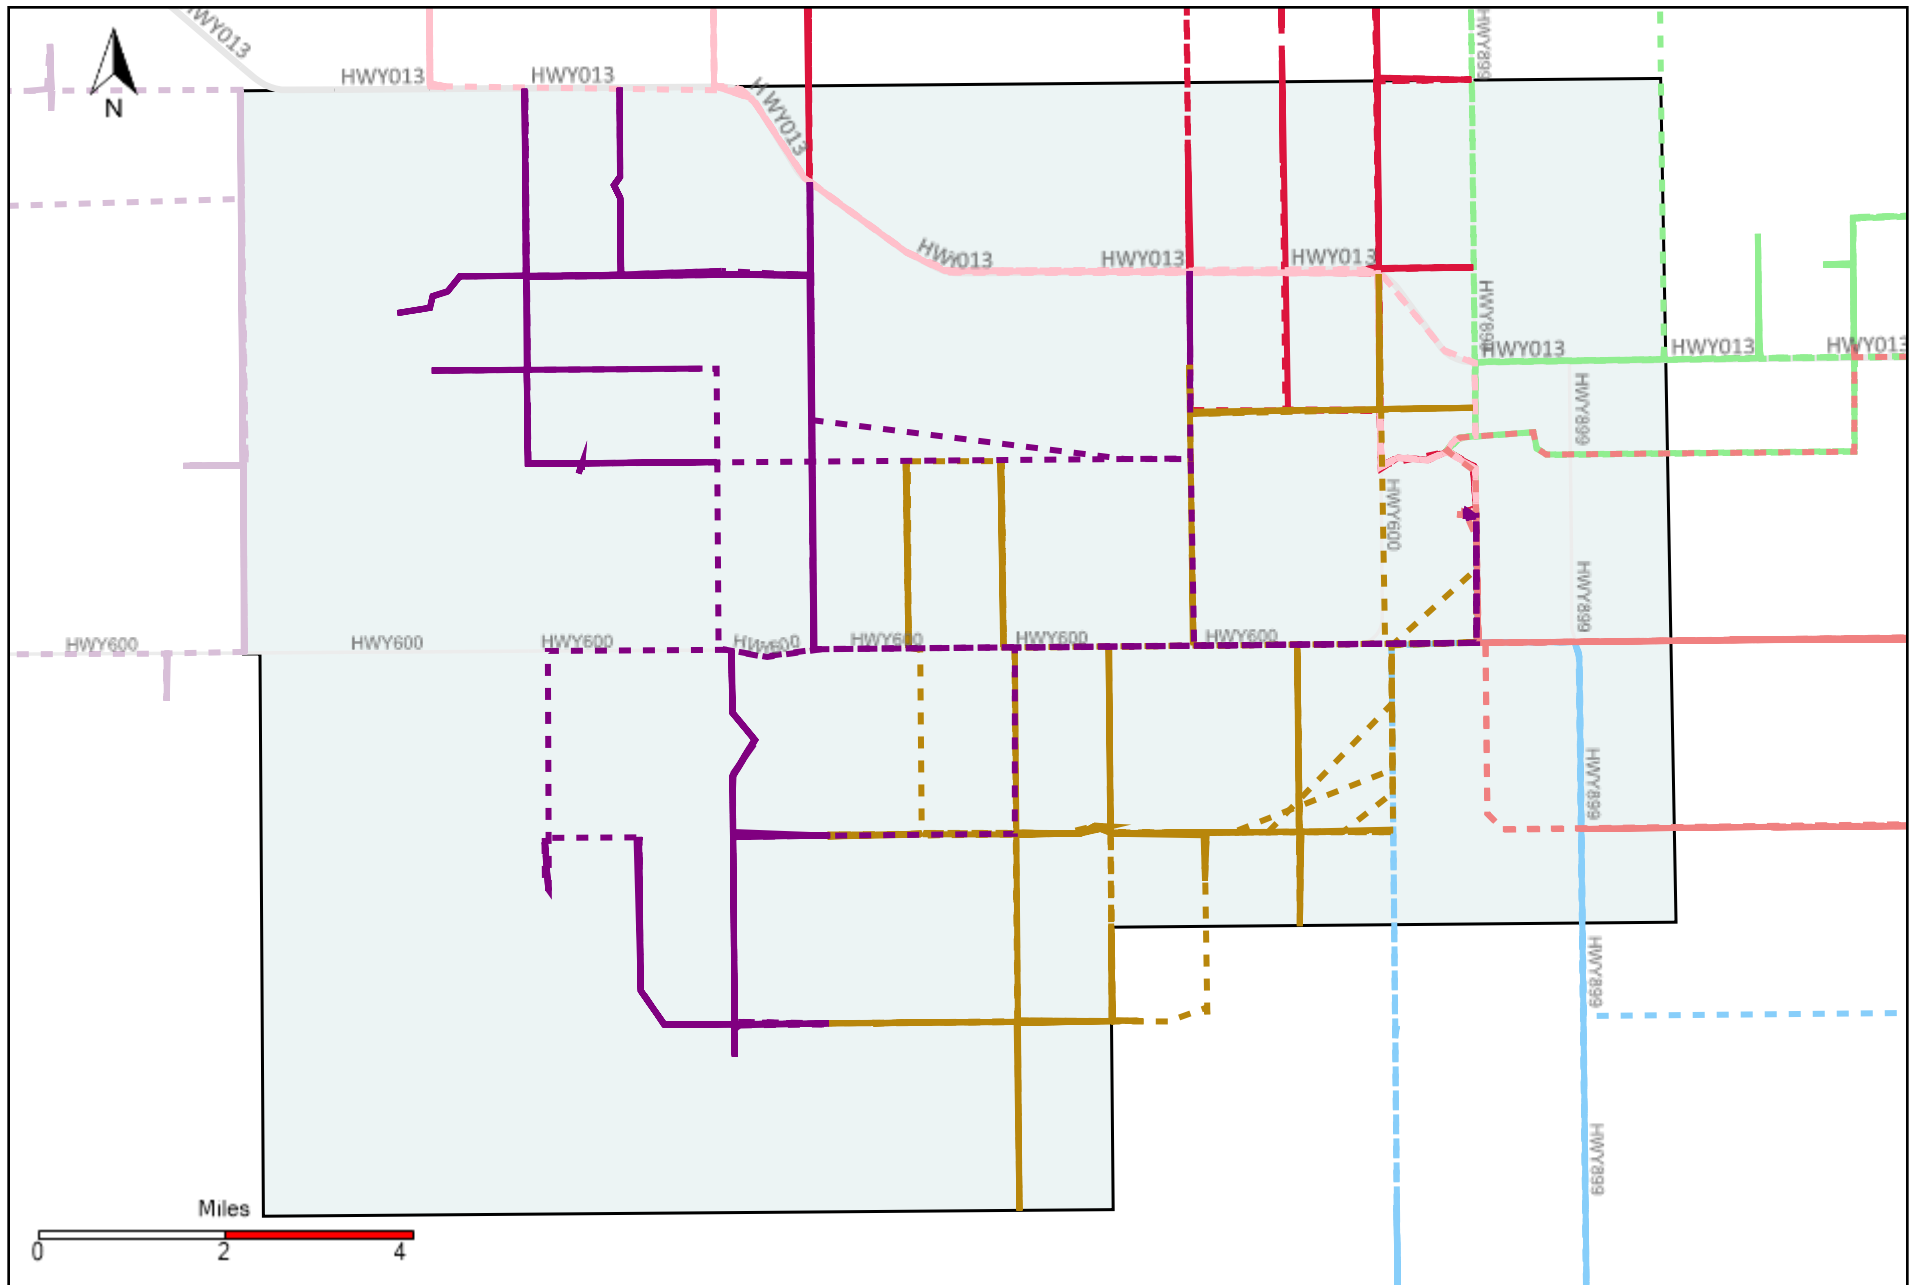

Provost Weekly Grader Report (2021-04-11 ~ 2021-04-17)

Division: 1 Grader Report(2021-04-11 ~ 2021-04-17)

| Vehicle Name List | Total Distance(km) | Total Hours |
|-------------------|--------------------|-----------------------|
| ***** | 1331.7 | 130 hrs 39 min 40 sec |

Division: 2 Grader Report(2021-04-11 ~ 2021-04-17)

| Vehicle Name List | Total Distance(km) | Total Hours |
|-------------------|--------------------|----------------------|
| ***** | 935.34 | 86 hrs 58 min 51 sec |

Division: 3 Grader Report(2021-04-11 ~ 2021-04-17)

| Vehicle Name List | Total Distance(km) | Total Hours |
|-------------------|--------------------|-----------------------|
| ***** | 3689.2 | 325 hrs 45 min 53 sec |

Division: 5 Grader Report(2021-04-11 ~ 2021-04-17)

| Vehicle Name List | Total Distance(km) | Total Hours |
|-------------------|--------------------|-----------------------|
| ***** | 2069.84 | 186 hrs 39 min 36 sec |