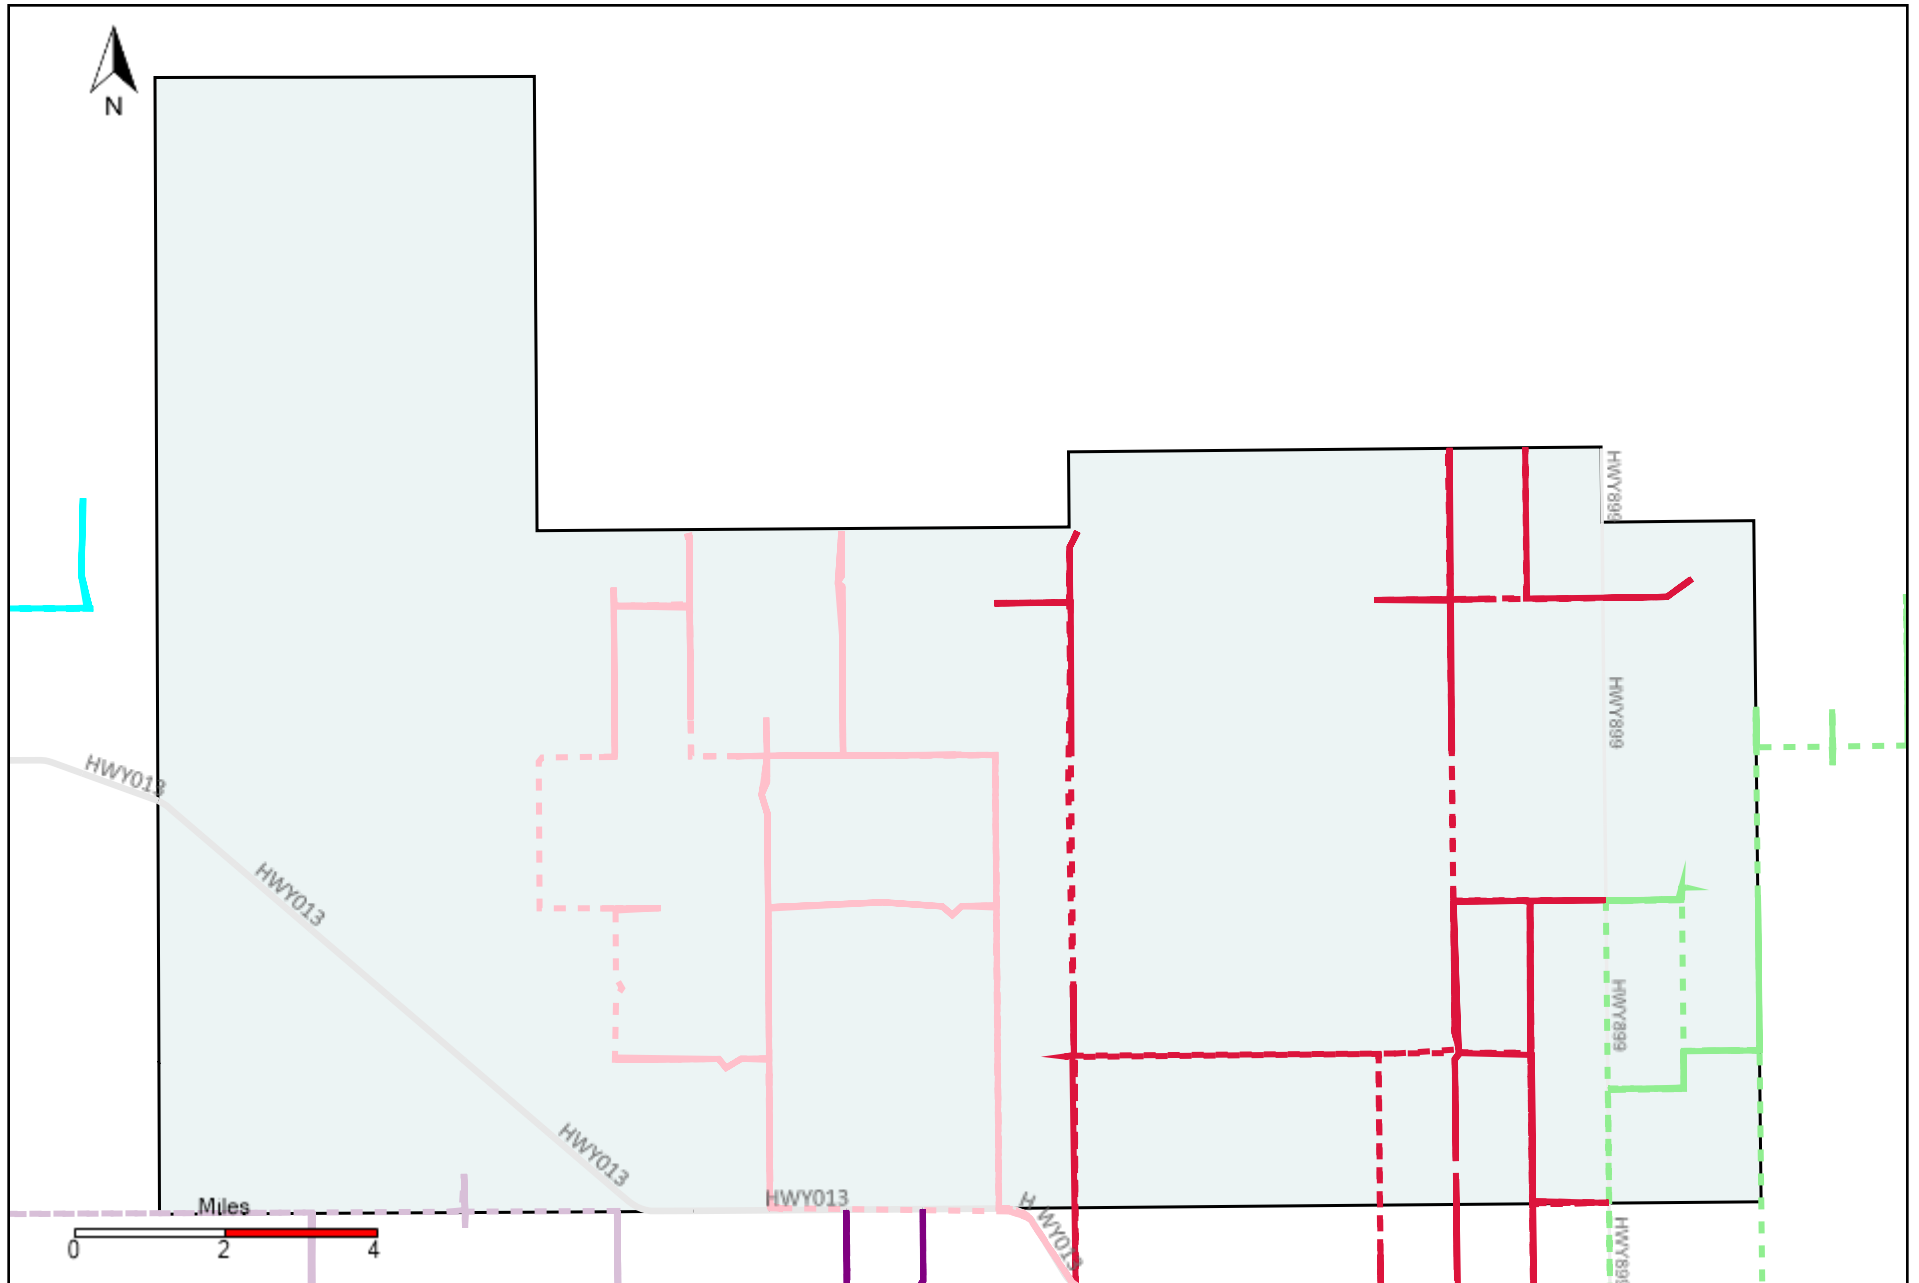

Division: 4 Grader Report(2021-04-11 ~ 2021-04-17)

Vehicle Name List	Total Distance(km)	Total Hours
*****	2357.49	195 hrs 6 min 13 sec