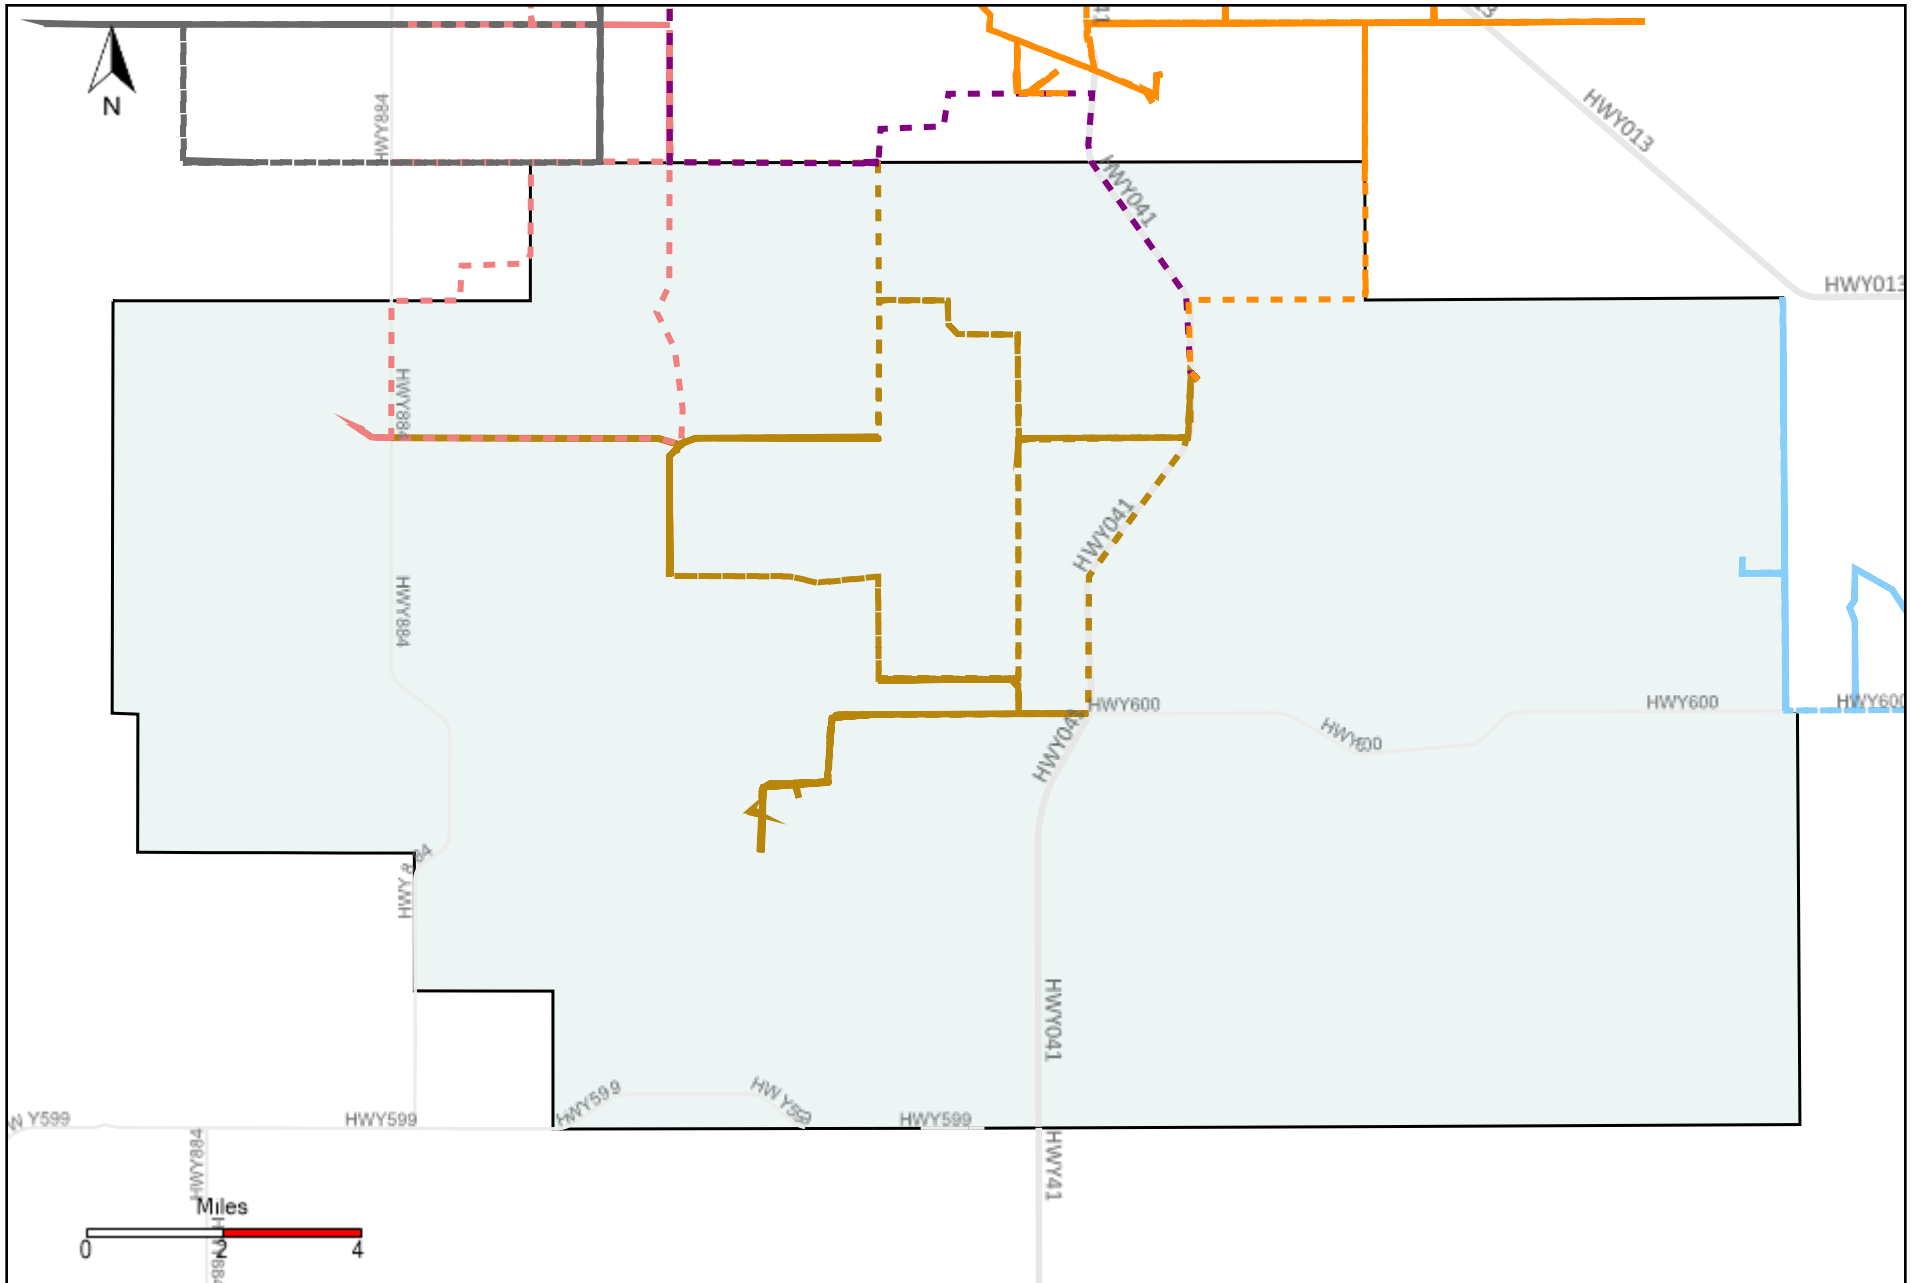

# Division: 3 Grader Report(2021-04-04 ~ 2021-04-10)

Vehicle Name List	Total Distance(km)	Total Hours
*****	1031.44	81 hrs 51 min 7 sec

# Division: 4 Grader Report(2021-04-04 ~ 2021-04-10)

Vehicle Name List	Total Distance(km)	Total Hours
*****	991.61	82 hrs 28 min 30 sec

# Division: 5 Grader Report(2021-04-04 ~ 2021-04-10)

Vehicle Name List	Total Distance(km)	Total Hours
*****	1463.49	128 hrs 7 min 26 sec

# Division: 7 Grader Report(2021-04-04 ~ 2021-04-10)

Vehicle Name List	Total Distance(km)	Total Hours
*****	870.53	87 hrs 22 min 27 sec