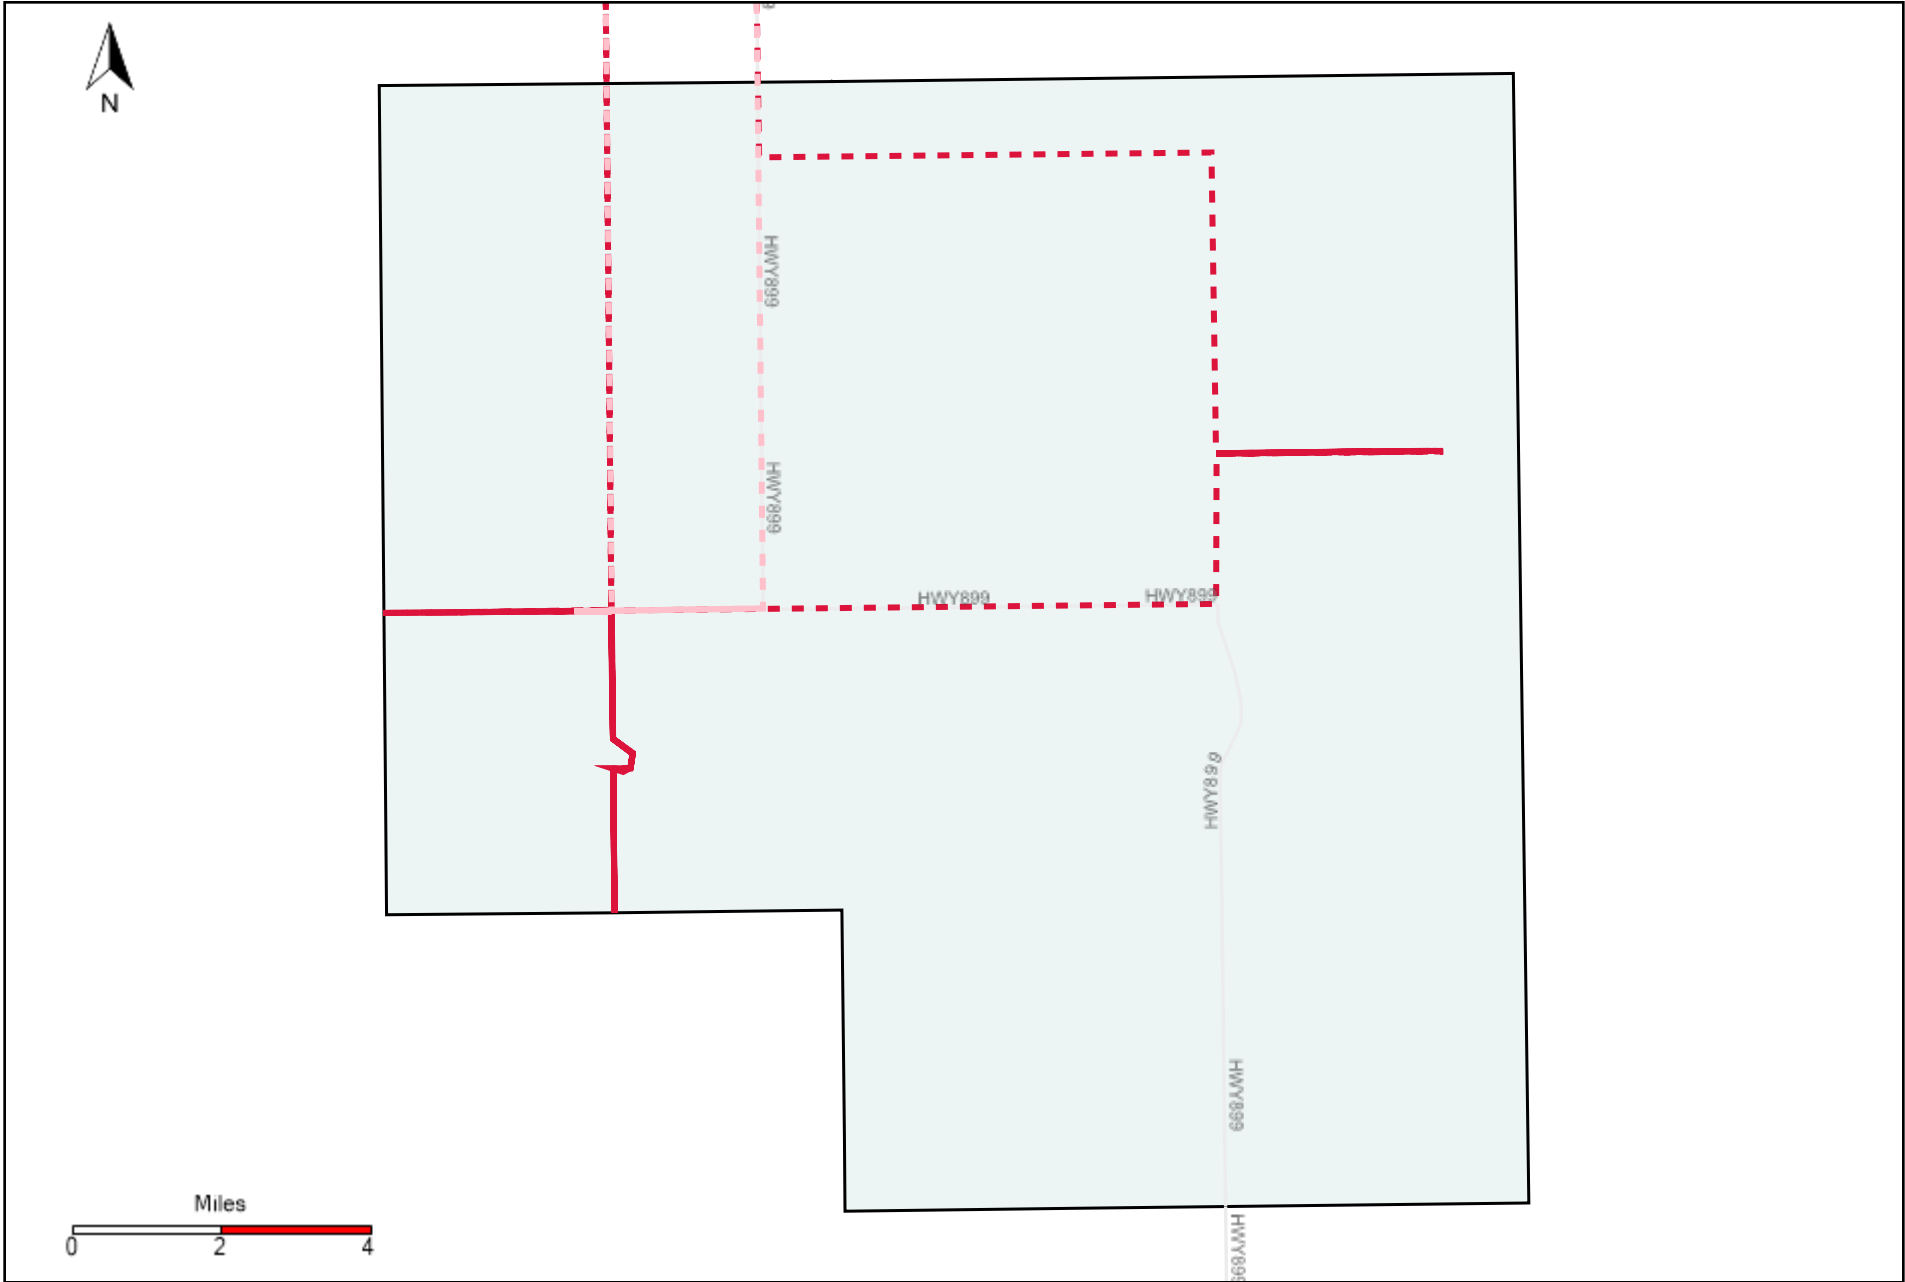

Division: 1 Grader Report(2021-04-04 ~ 2021-04-10)

Vehicle Name List	Total Distance(km)	Total Hours
*****	256.47	18 hrs 3 min 54 sec