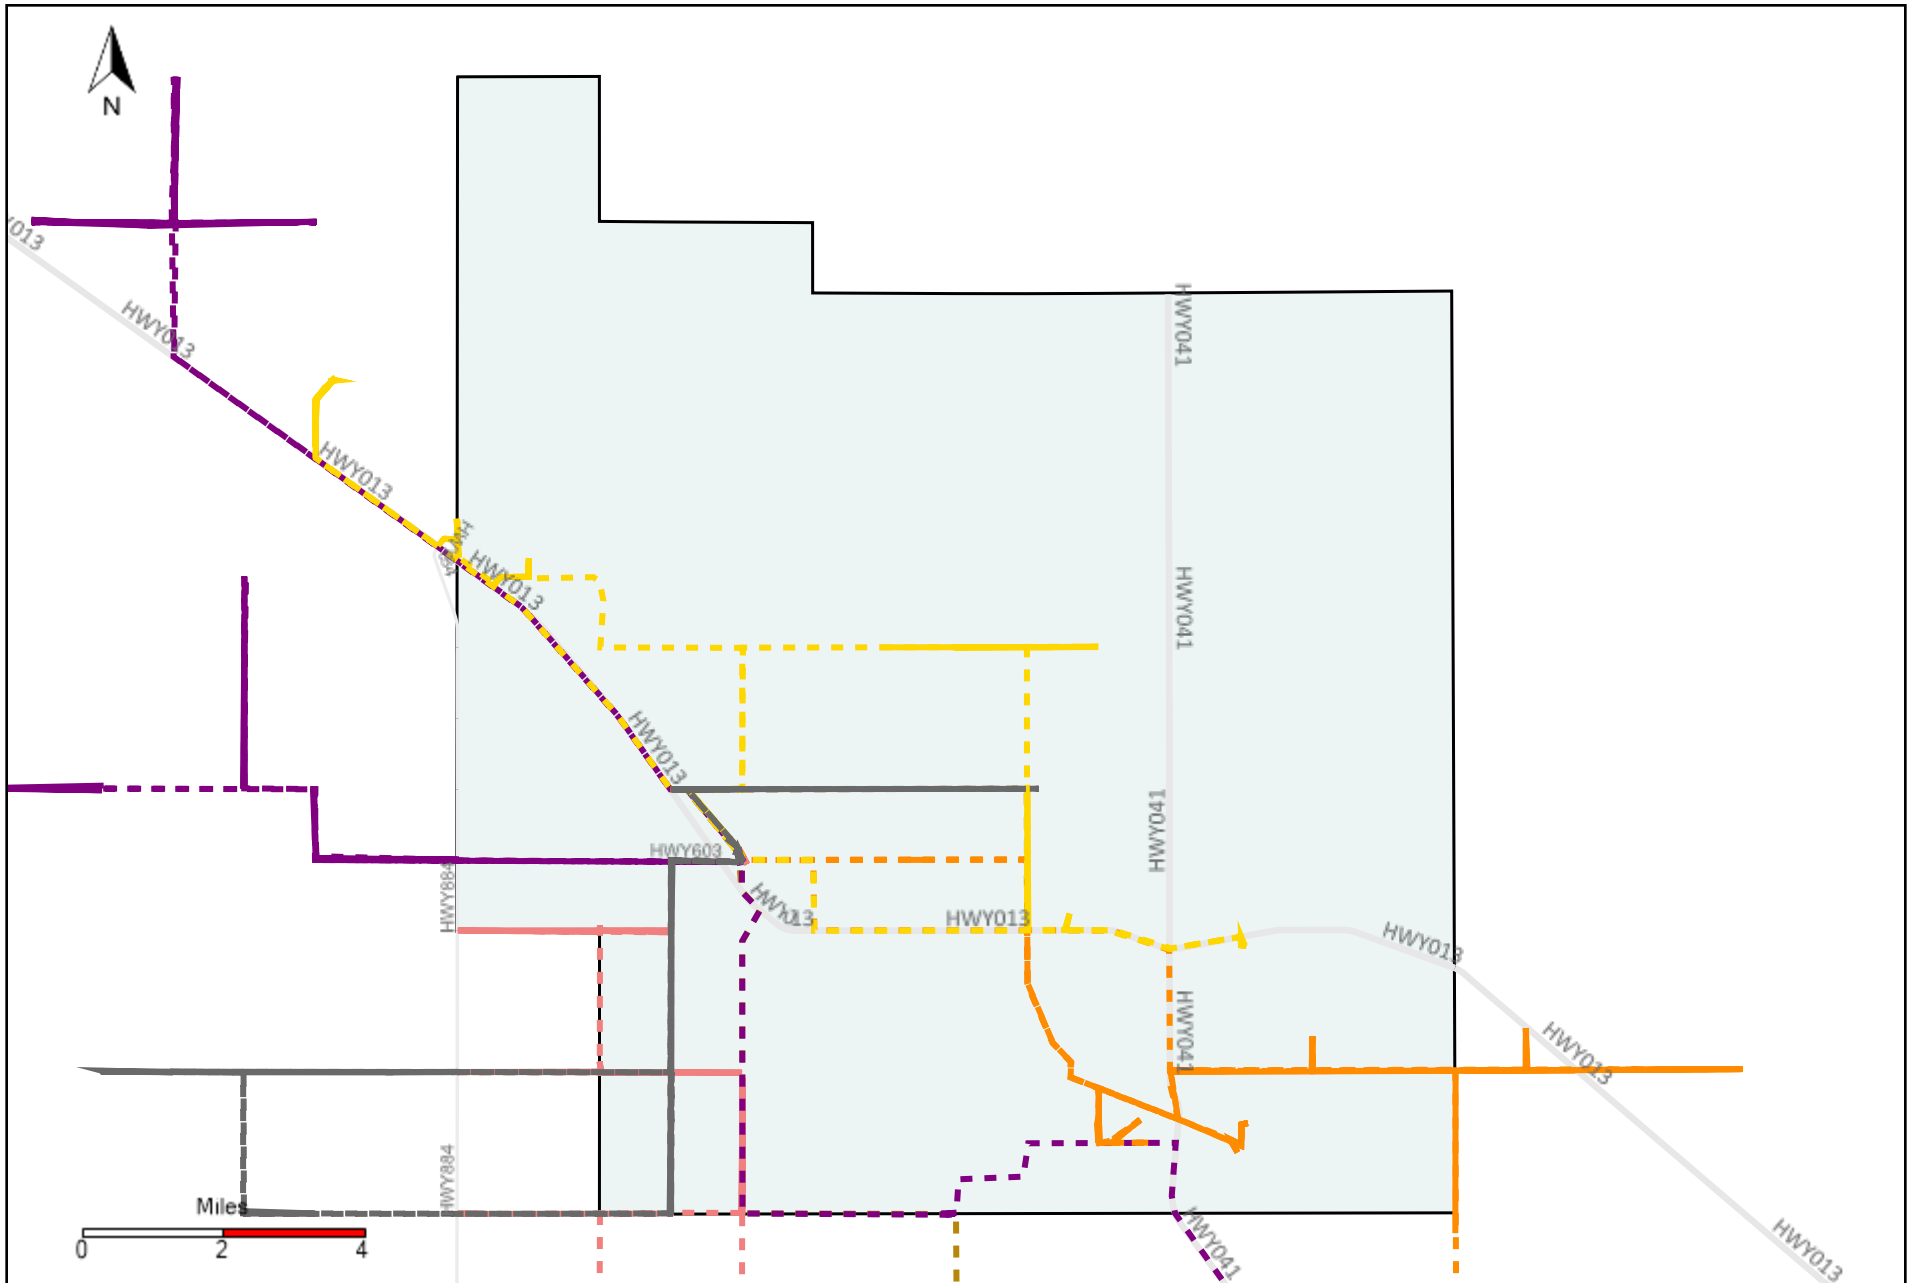

Division: 6 Grader Report(2021-04-04 ~ 2021-04-10)

Vehicle Name List	Total Distance(km)	Total Hours
*****	1418.88	130 hrs 14 min 32 sec