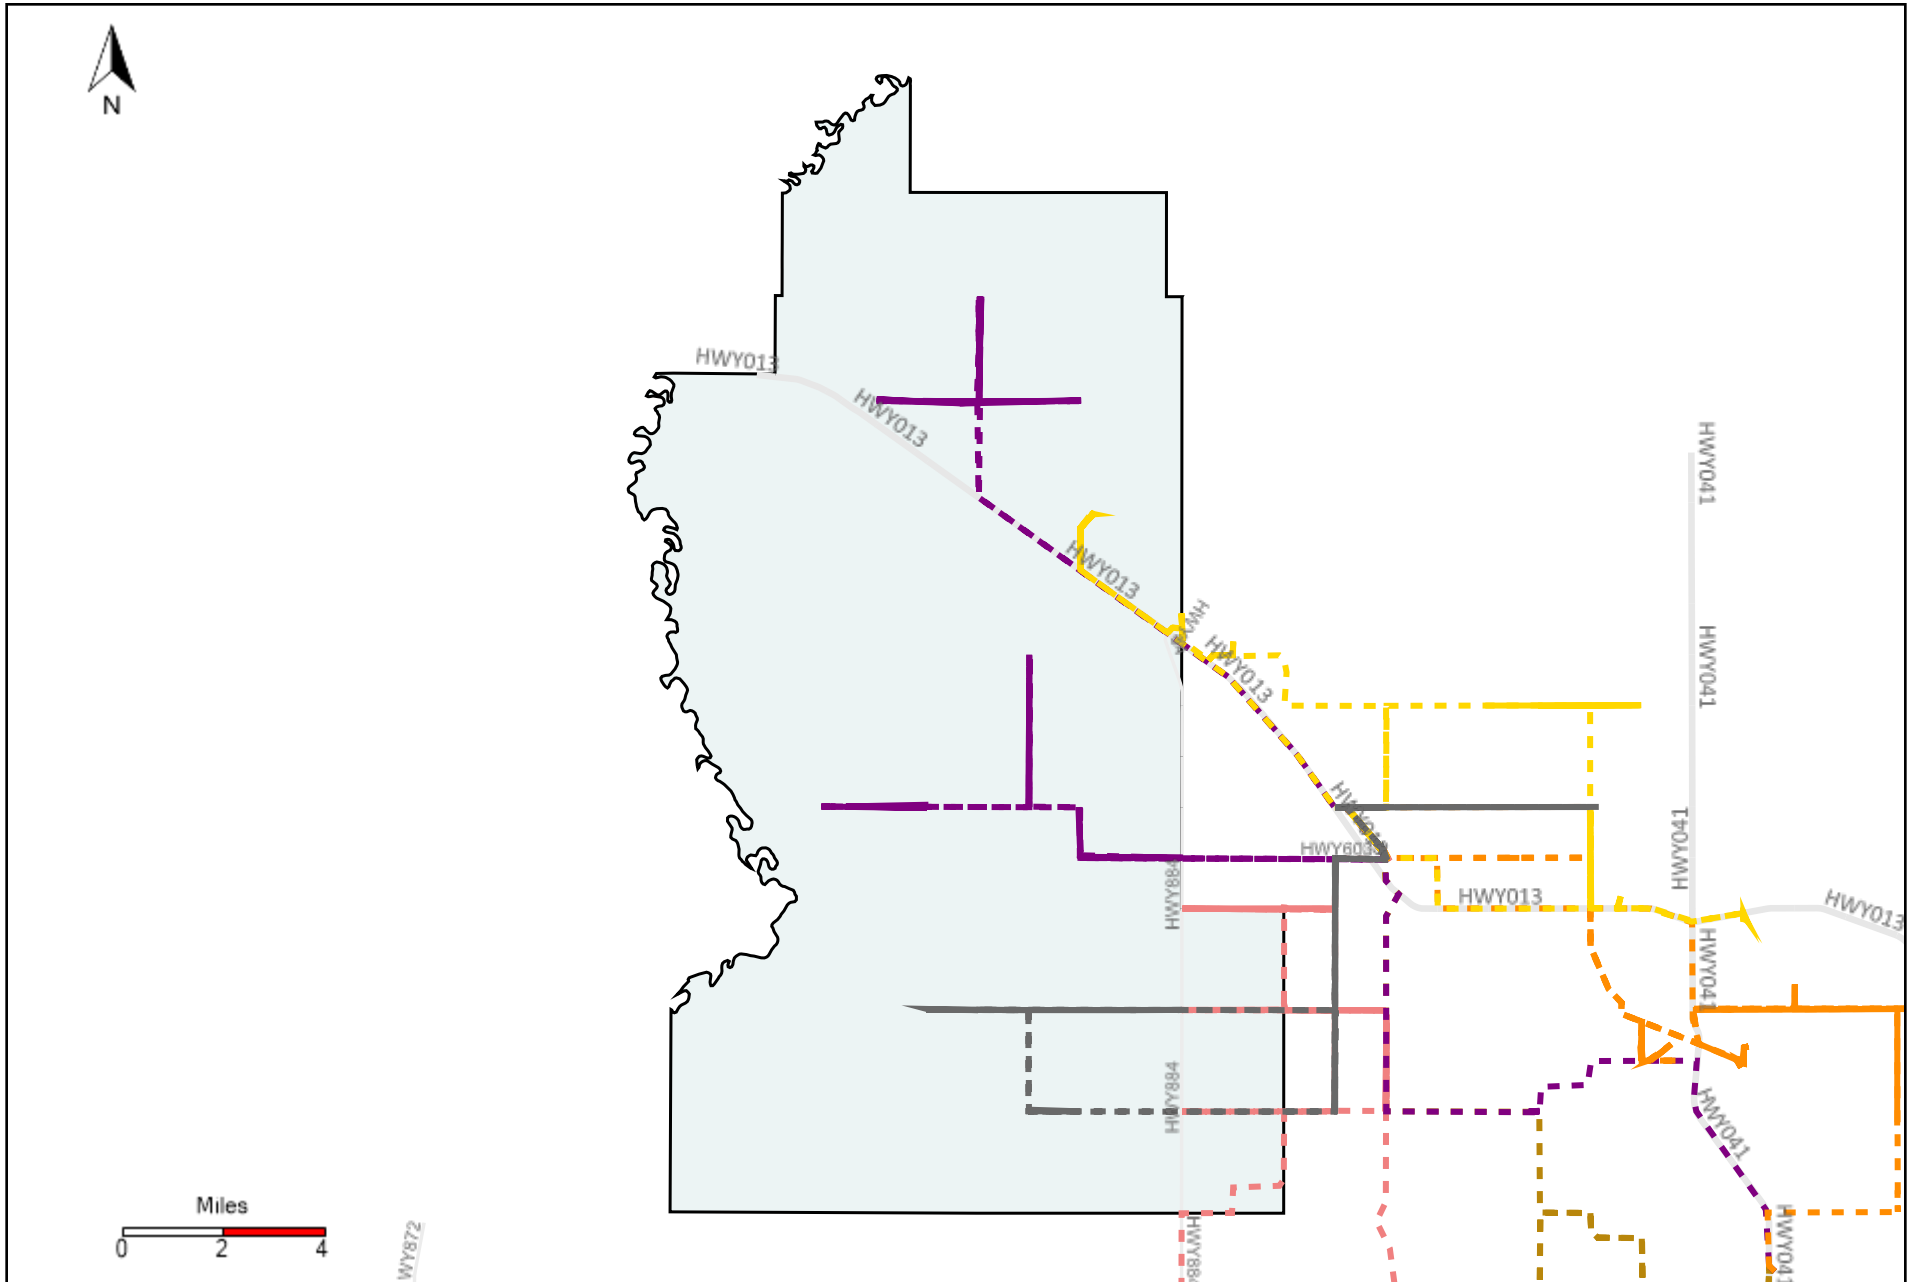

# Division: 5 Grader Report(2021-04-04 ~ 2021-04-10)

Vehicle Name List	Total Distance(km)	Total Hours
*****	1463.49	128 hrs 7 min 26 sec

# Division: 6 Grader Report(2021-04-04 ~ 2021-04-10)

Vehicle Name List	Total Distance(km)	Total Hours
*****	1418.88	130 hrs 14 min 32 sec

# Division: 7 Grader Report(2021-04-04 ~ 2021-04-10)

Vehicle Name List	Total Distance(km)	Total Hours
*****	870.53	87 hrs 22 min 27 sec