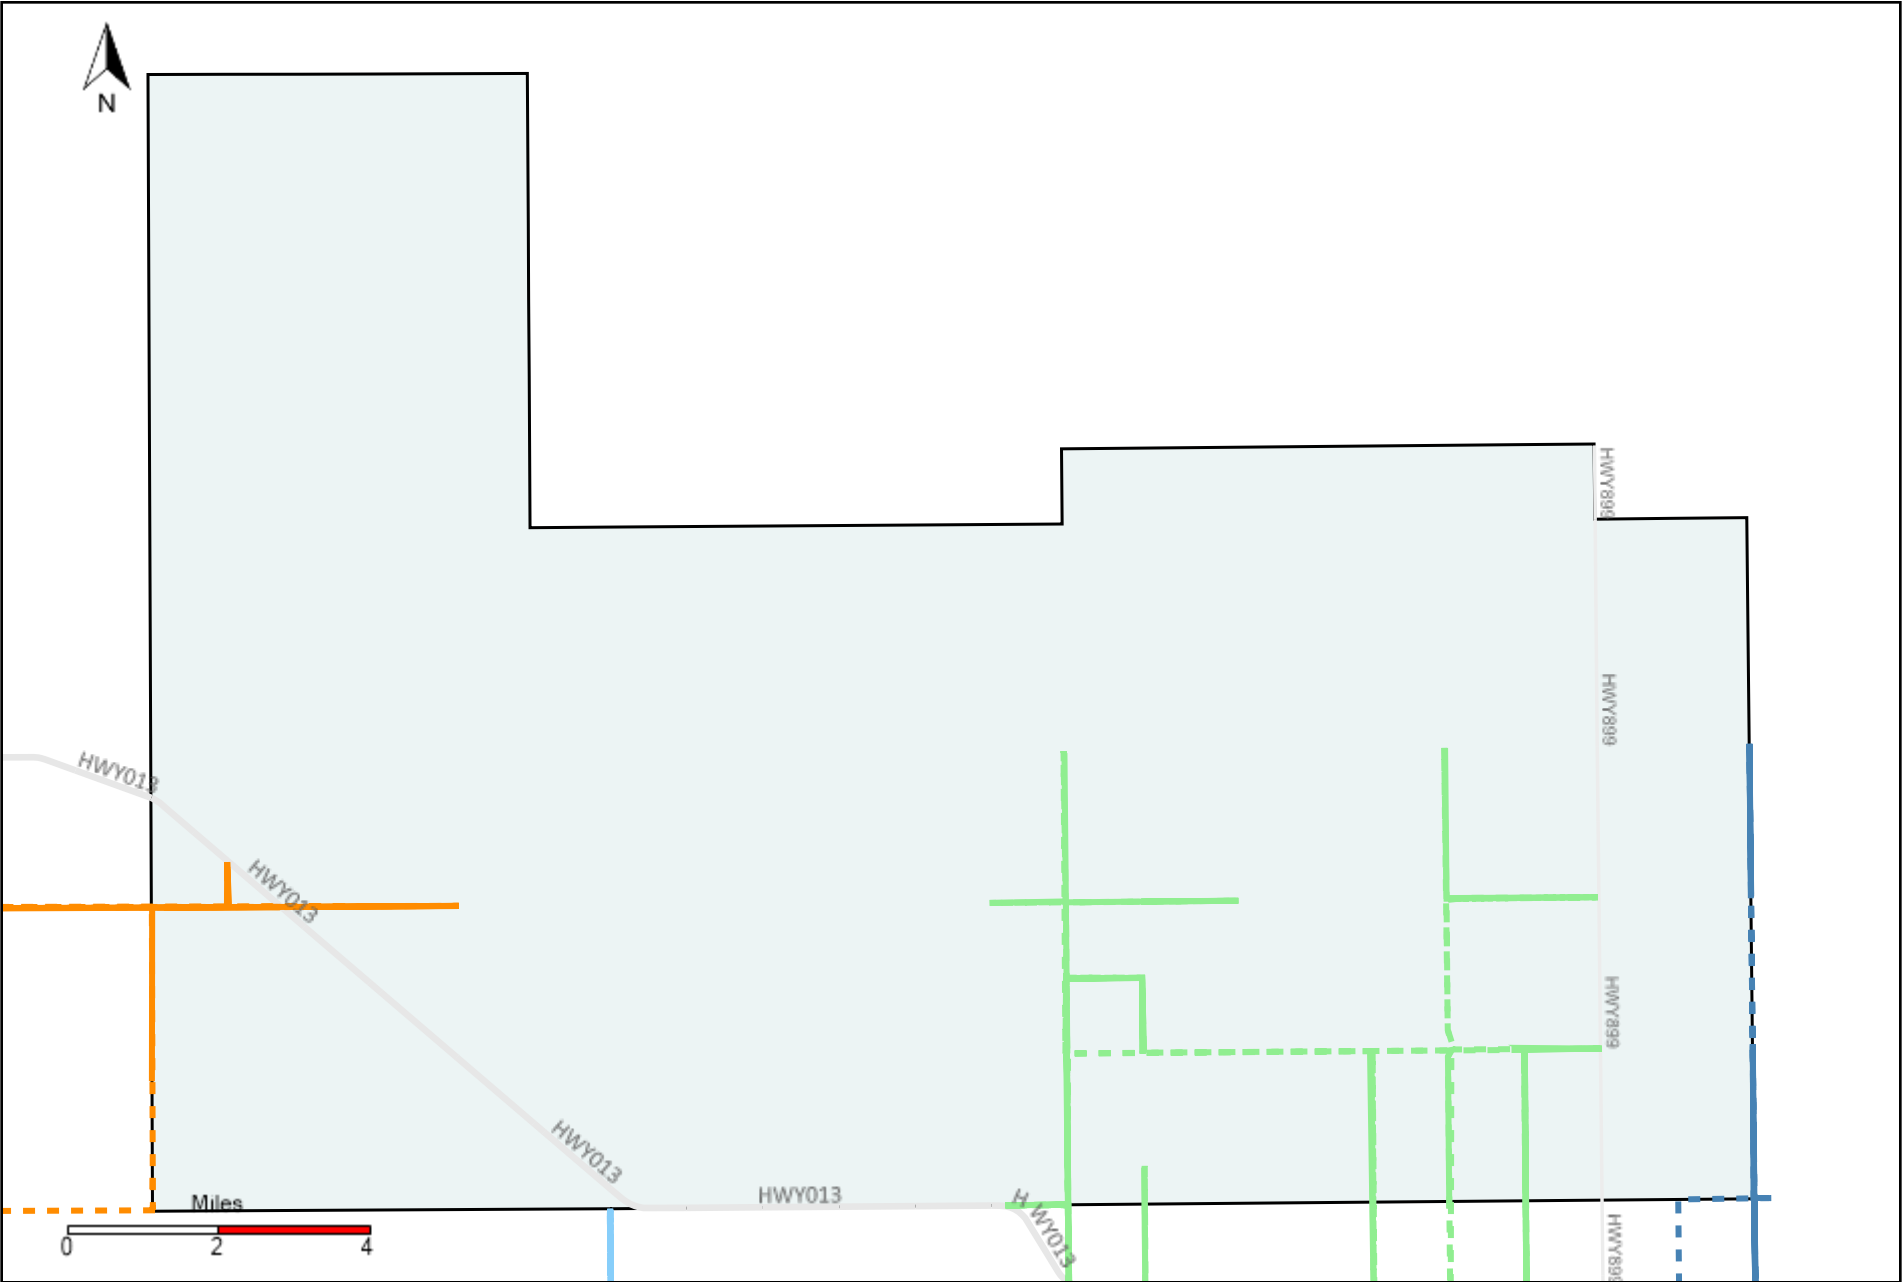

Division: 4 Grader Report(2021-04-04 ~ 2021-04-10)

Vehicle Name List	Total Distance(km)	Total Hours
*****	991.61	82 hrs 28 min 30 sec