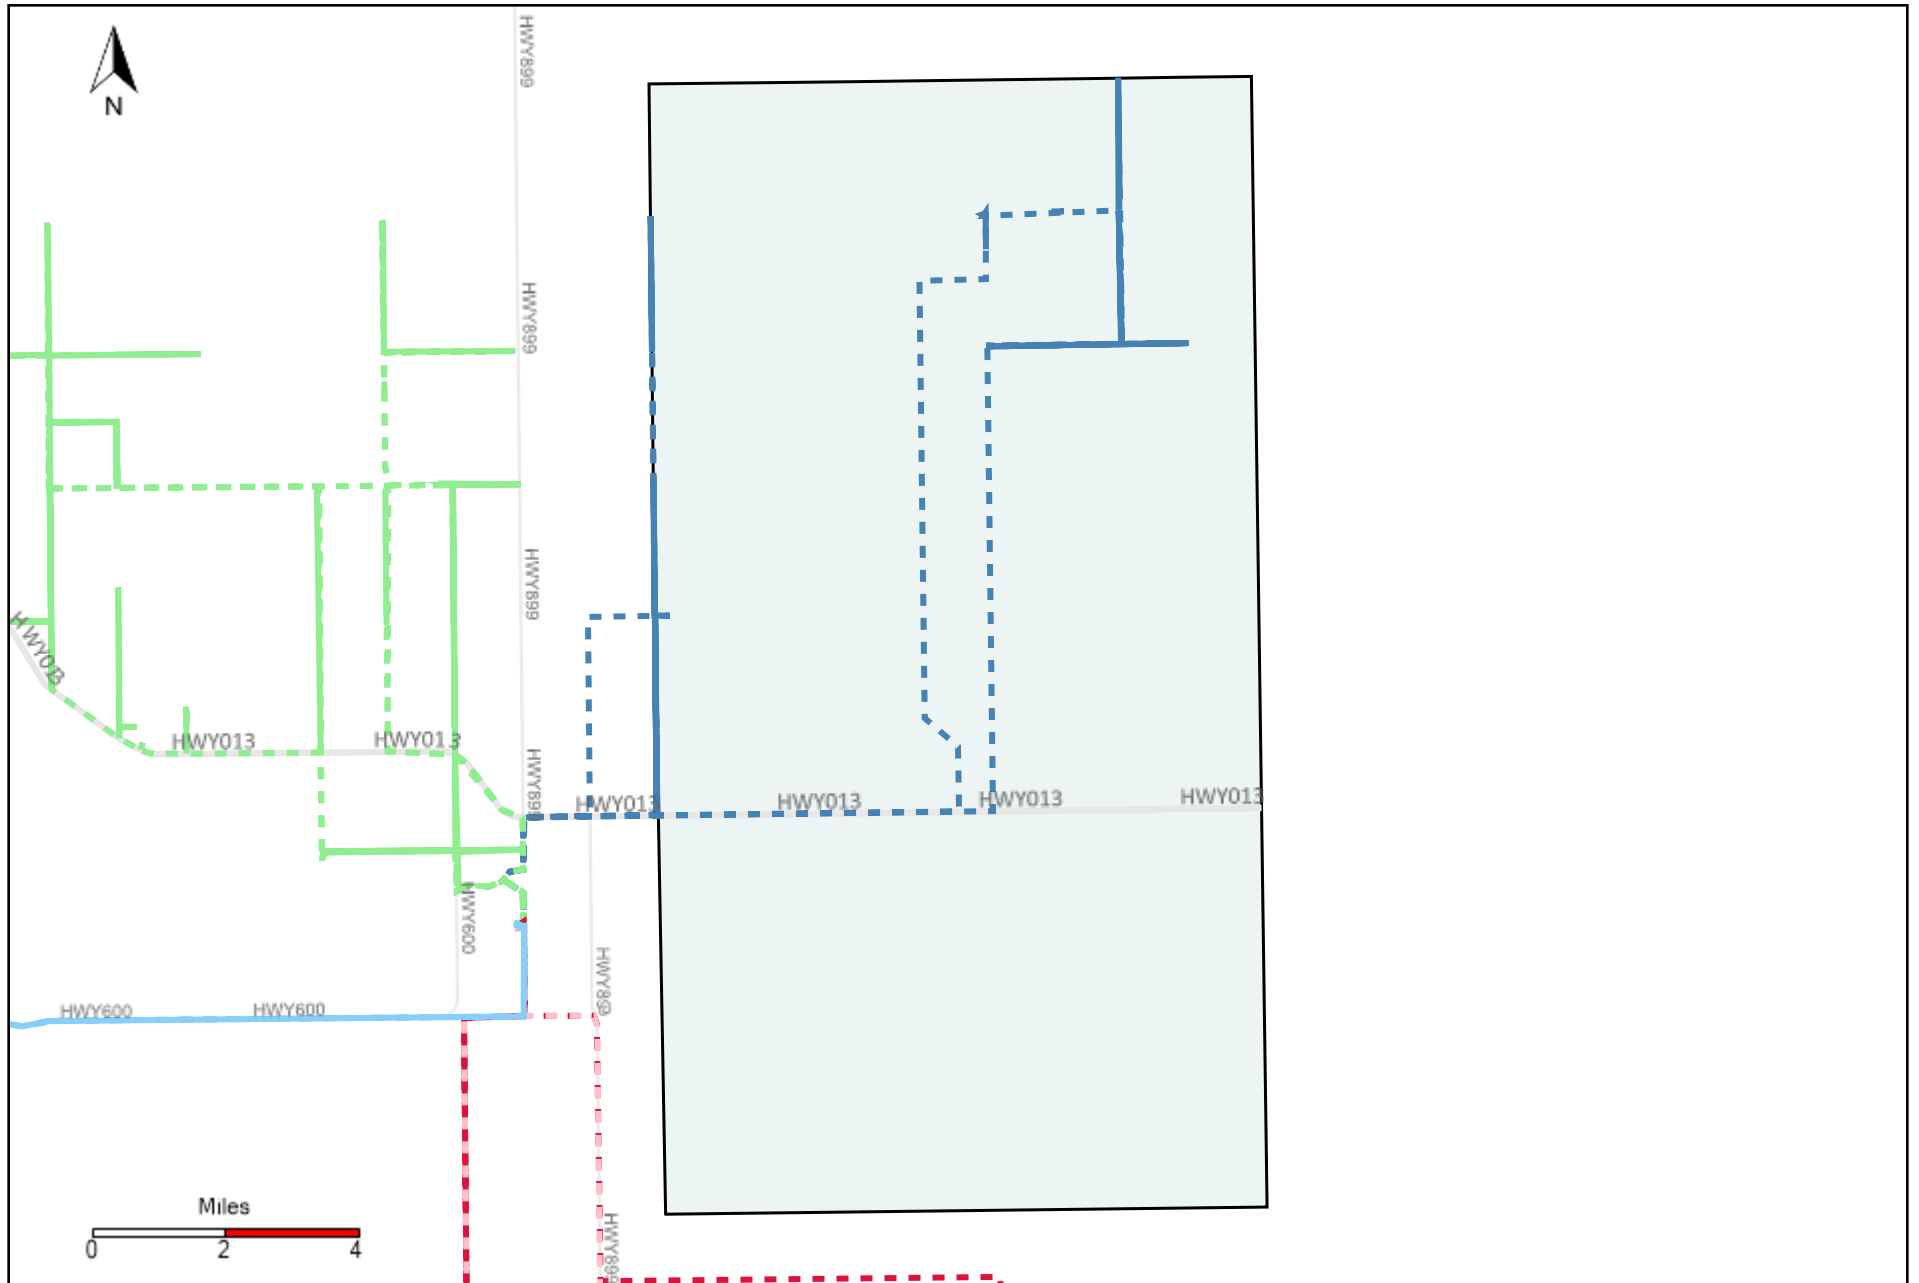

Division: 2 Grader Report(2021-04-04 ~ 2021-04-10)

Vehicle Name List	Total Distance(km)	Total Hours
*****	245.26	20 hrs 9 min 42 sec