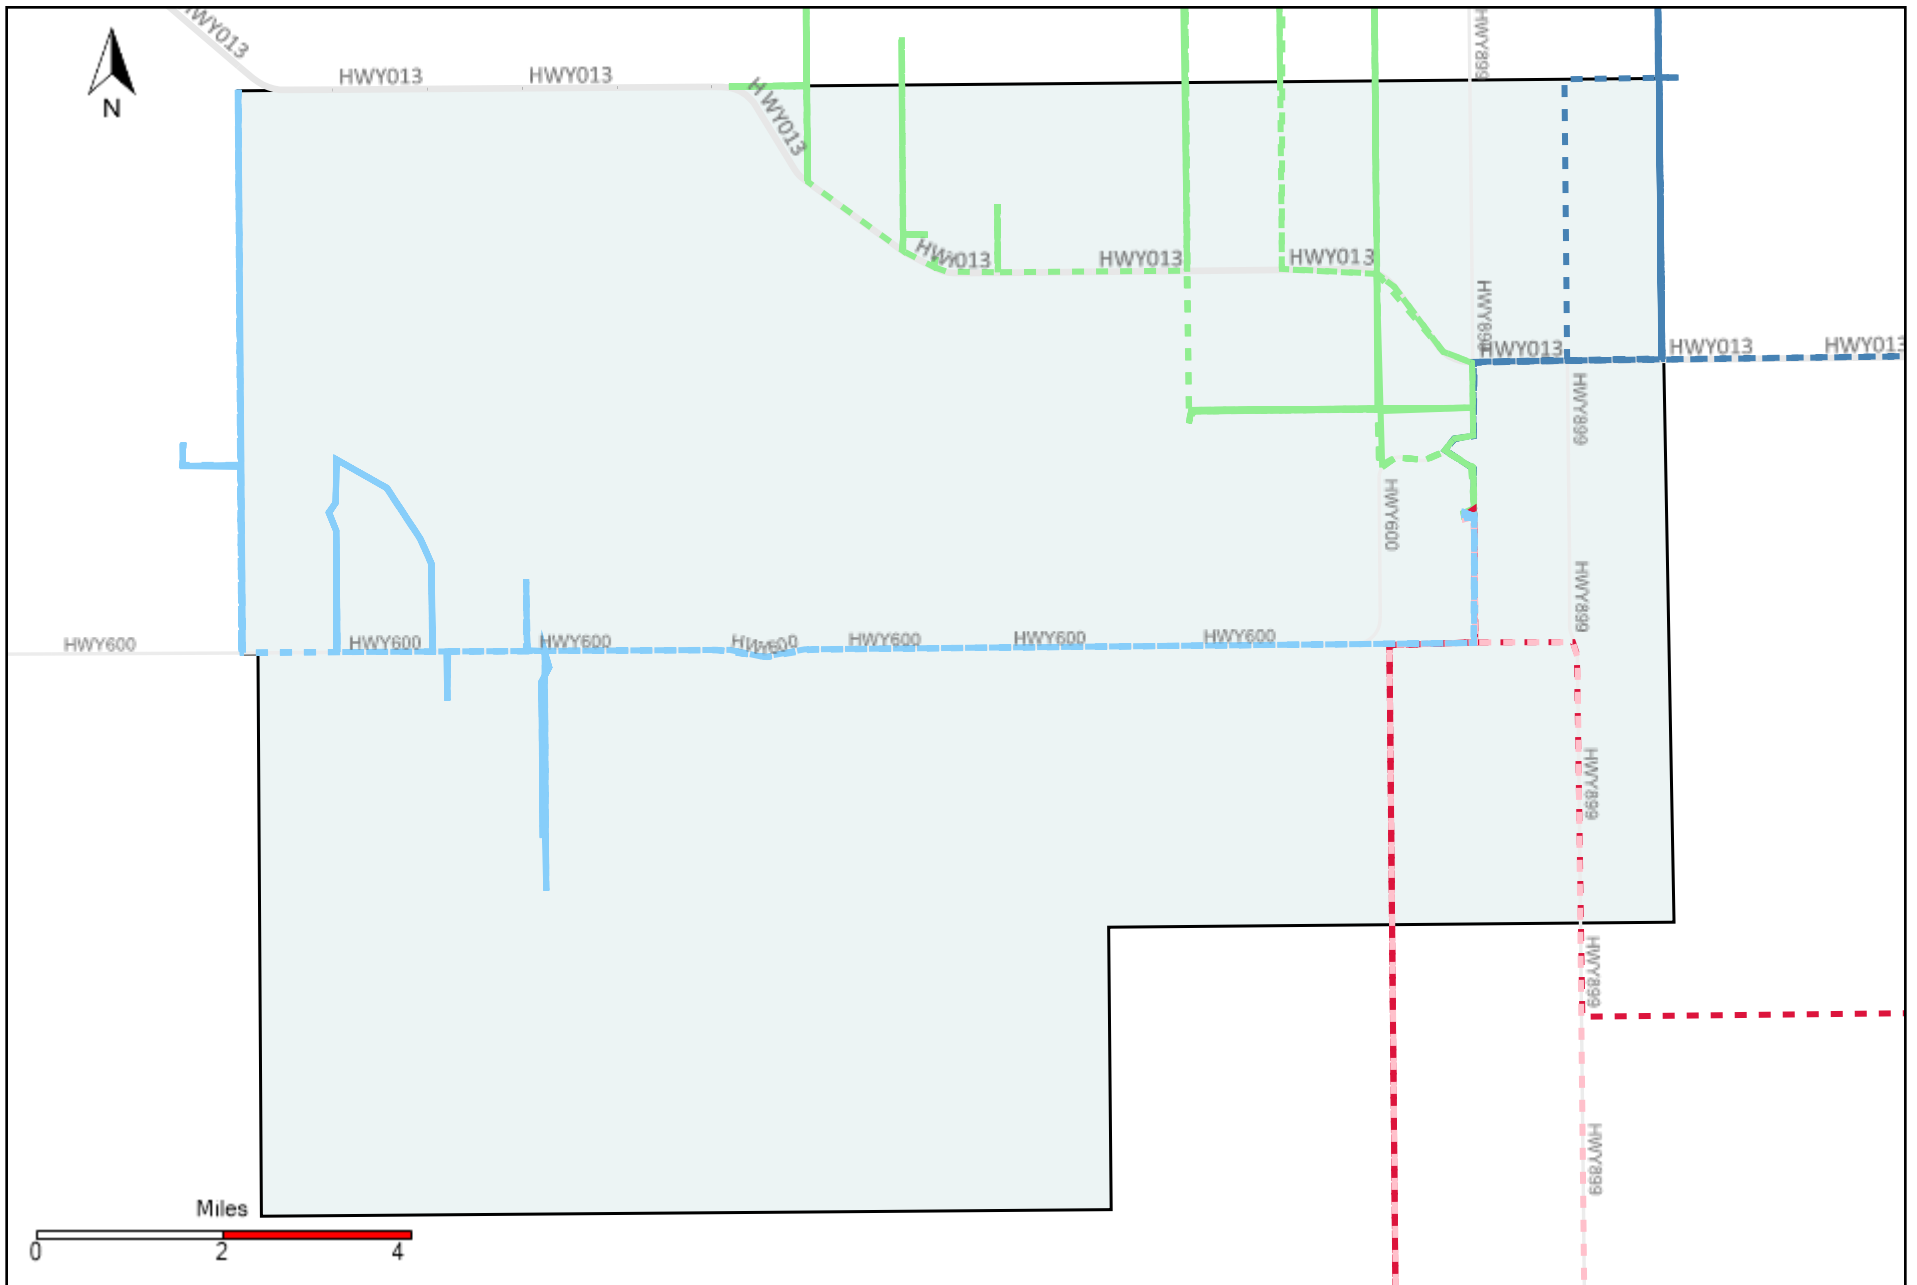

Division: 3 Grader Report(2021-04-04 ~ 2021-04-10)

Vehicle Name List	Total Distance(km)	Total Hours
*****	1031.44	81 hrs 51 min 7 sec