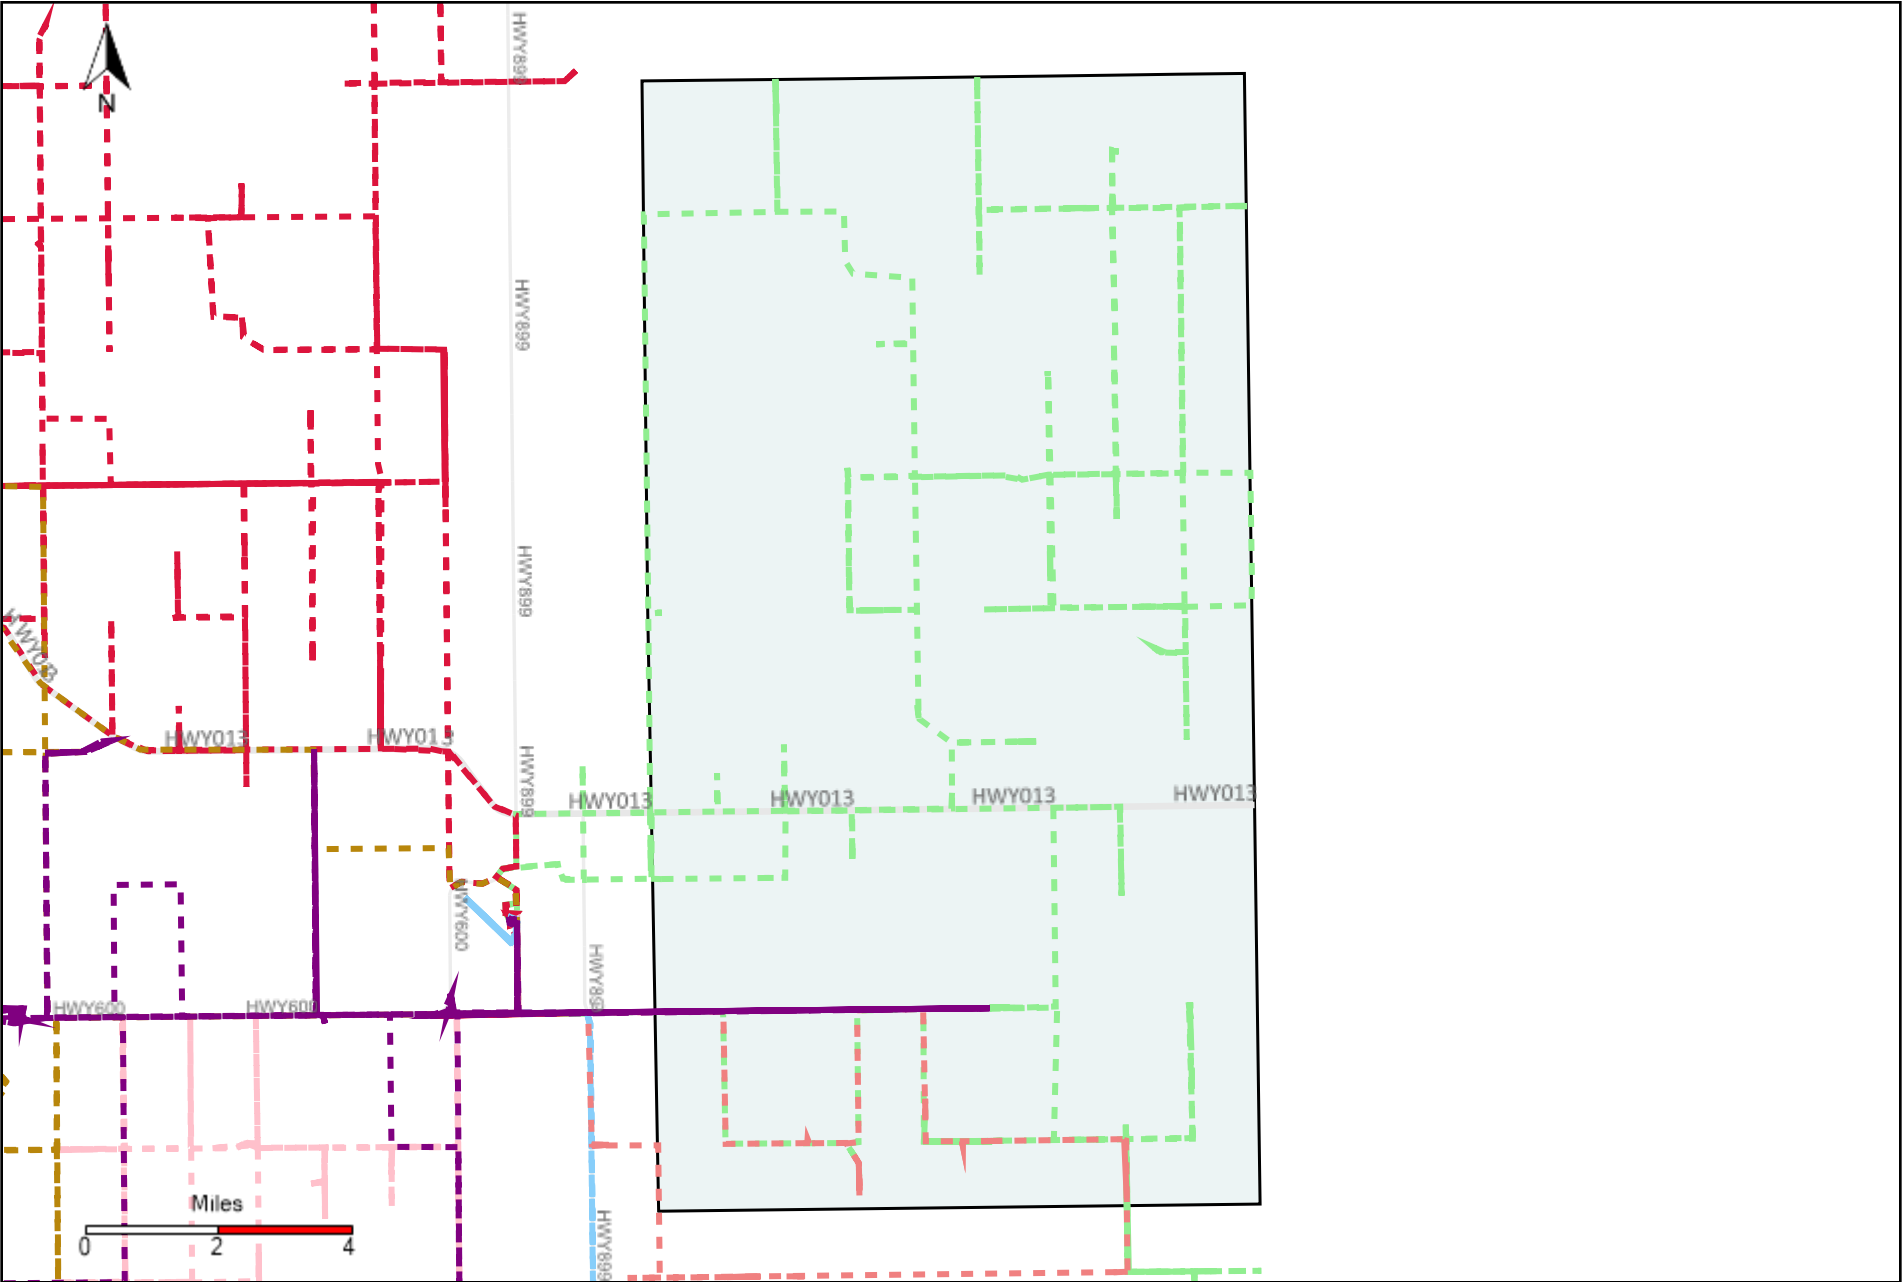

Provost Weekly Grader Report (2021-03-28 ~ 2021-04-03)

Division: 1 Grader Report(2021-03-28 ~ 2021-04-03)

Vehicle Name List	Total Distance(km)	Total Hours
*****	1286.92	71 hrs 33 min 26 sec

Division: 2 Grader Report(2021-03-28 ~ 2021-04-03)

Vehicle Name List	Total Distance(km)	Total Hours
*****	796.6	46 hrs 45 min 9 sec

Division: 3 Grader Report(2021-03-28 ~ 2021-04-03)

Vehicle Name List	Total Distance(km)	Total Hours
*****	1881.15	99 hrs 32 min 10 sec

Division: 4 Grader Report(2021-03-28 ~ 2021-04-03)

Vehicle Name List	Total Distance(km)	Total Hours
*****	1642.51	87 hrs 10 min 32 sec

Division: 5 Grader Report(2021-03-28 ~ 2021-04-03)

Vehicle Name List	Total Distance(km)	Total Hours
*****	1088.46	58 hrs 25 min 25 sec

Division: 6 Grader Report(2021-03-28 ~ 2021-04-03)

Vehicle Name List	Total Distance(km)	Total Hours
*****	1250.55	62 hrs 24 min 15 sec

Division: 7 Grader Report(2021-03-28 ~ 2021-04-03)

Vehicle Name List	Total Distance(km)	Total Hours
*****	1221.98	59 hrs 48 min 16 sec