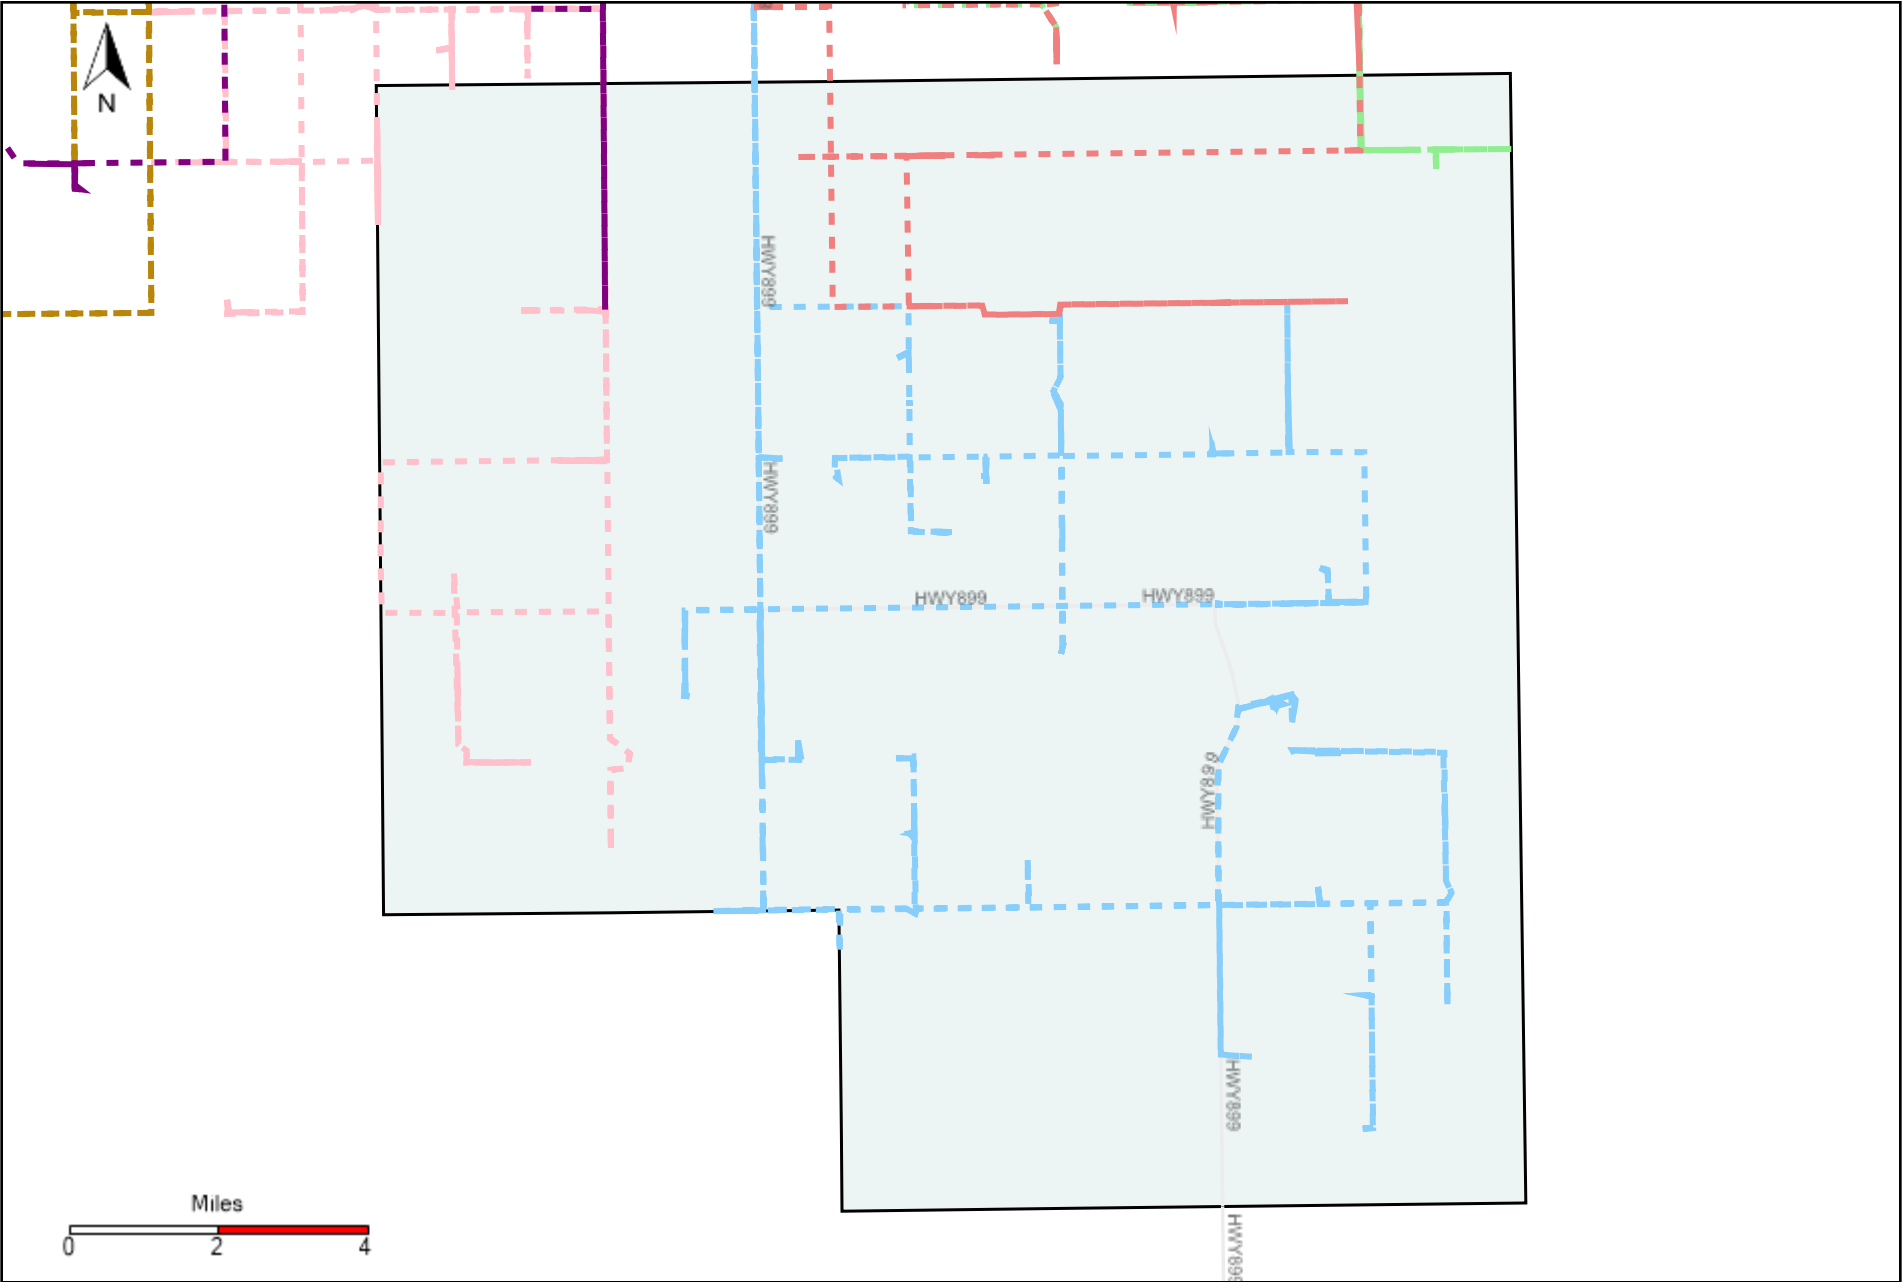

Provost Weekly Grader Report (2021-03-28 ~ 2021-04-03)

Division: 1 Grader Report(2021-03-28 ~ 2021-04-03)

Vehicle Name List	Total Distance(km)	Total Hours
*****	1286.92	71 hrs 33 min 26 sec

Division: 2 Grader Report(2021-03-28 ~ 2021-04-03)

Vehicle Name List	Total Distance(km)	Total Hours
*****	796.6	46 hrs 45 min 9 sec

Division: 3 Grader Report(2021-03-28 ~ 2021-04-03)

Vehicle Name List	Total Distance(km)	Total Hours
*****	1881.15	99 hrs 32 min 10 sec

Division: 4 Grader Report(2021-03-28 ~ 2021-04-03)

Vehicle Name List	Total Distance(km)	Total Hours
*****	1642.51	87 hrs 10 min 32 sec

Division: 5 Grader Report(2021-03-28 ~ 2021-04-03)

Vehicle Name List	Total Distance(km)	Total Hours
*****	1088.46	58 hrs 25 min 25 sec