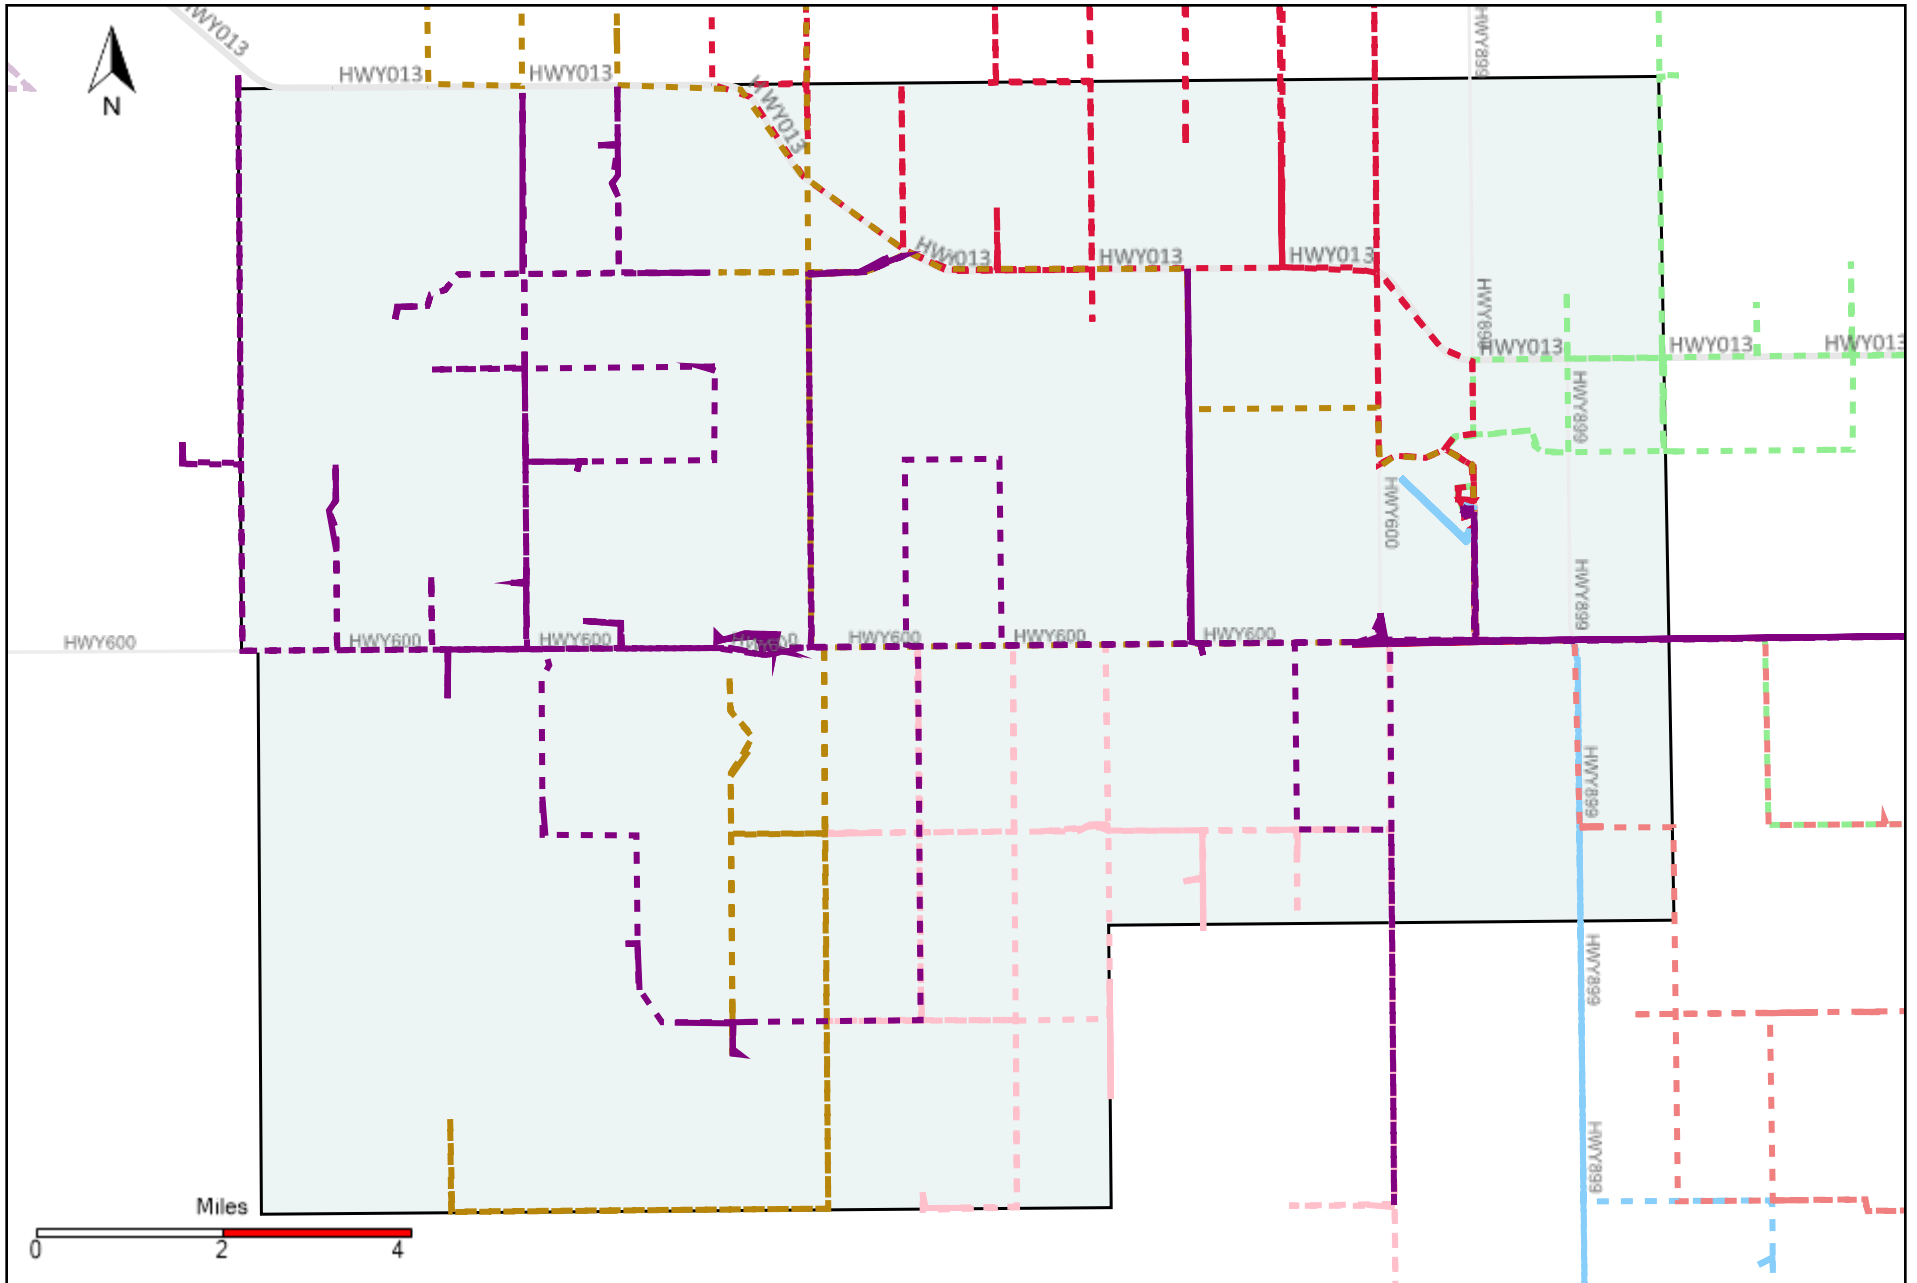

Provost Weekly Grader Report (2021-03-28 ~ 2021-04-03)

Division: 1 Grader Report(2021-03-28 ~ 2021-04-03)

Vehicle Name List	Total Distance(km)	Total Hours
*****	1286.92	71 hrs 33 min 26 sec

Division: 2 Grader Report(2021-03-28 ~ 2021-04-03)

Vehicle Name List	Total Distance(km)	Total Hours
*****	796.6	46 hrs 45 min 9 sec

Division: 3 Grader Report(2021-03-28 ~ 2021-04-03)

Vehicle Name List	Total Distance(km)	Total Hours
*****	1881.15	99 hrs 32 min 10 sec

Division: 4 Grader Report(2021-03-28 ~ 2021-04-03)

Vehicle Name List	Total Distance(km)	Total Hours
*****	1642.51	87 hrs 10 min 32 sec

Division: 5 Grader Report(2021-03-28 ~ 2021-04-03)

Vehicle Name List	Total Distance(km)	Total Hours
*****	1088.46	58 hrs 25 min 25 sec

Division: 6 Grader Report(2021-03-28 ~ 2021-04-03)

Vehicle Name List	Total Distance(km)	Total Hours
*****	1250.55	62 hrs 24 min 15 sec

Division: 7 Grader Report(2021-03-28 ~ 2021-04-03)

Vehicle Name List	Total Distance(km)	Total Hours
*****	1221.98	59 hrs 48 min 16 sec