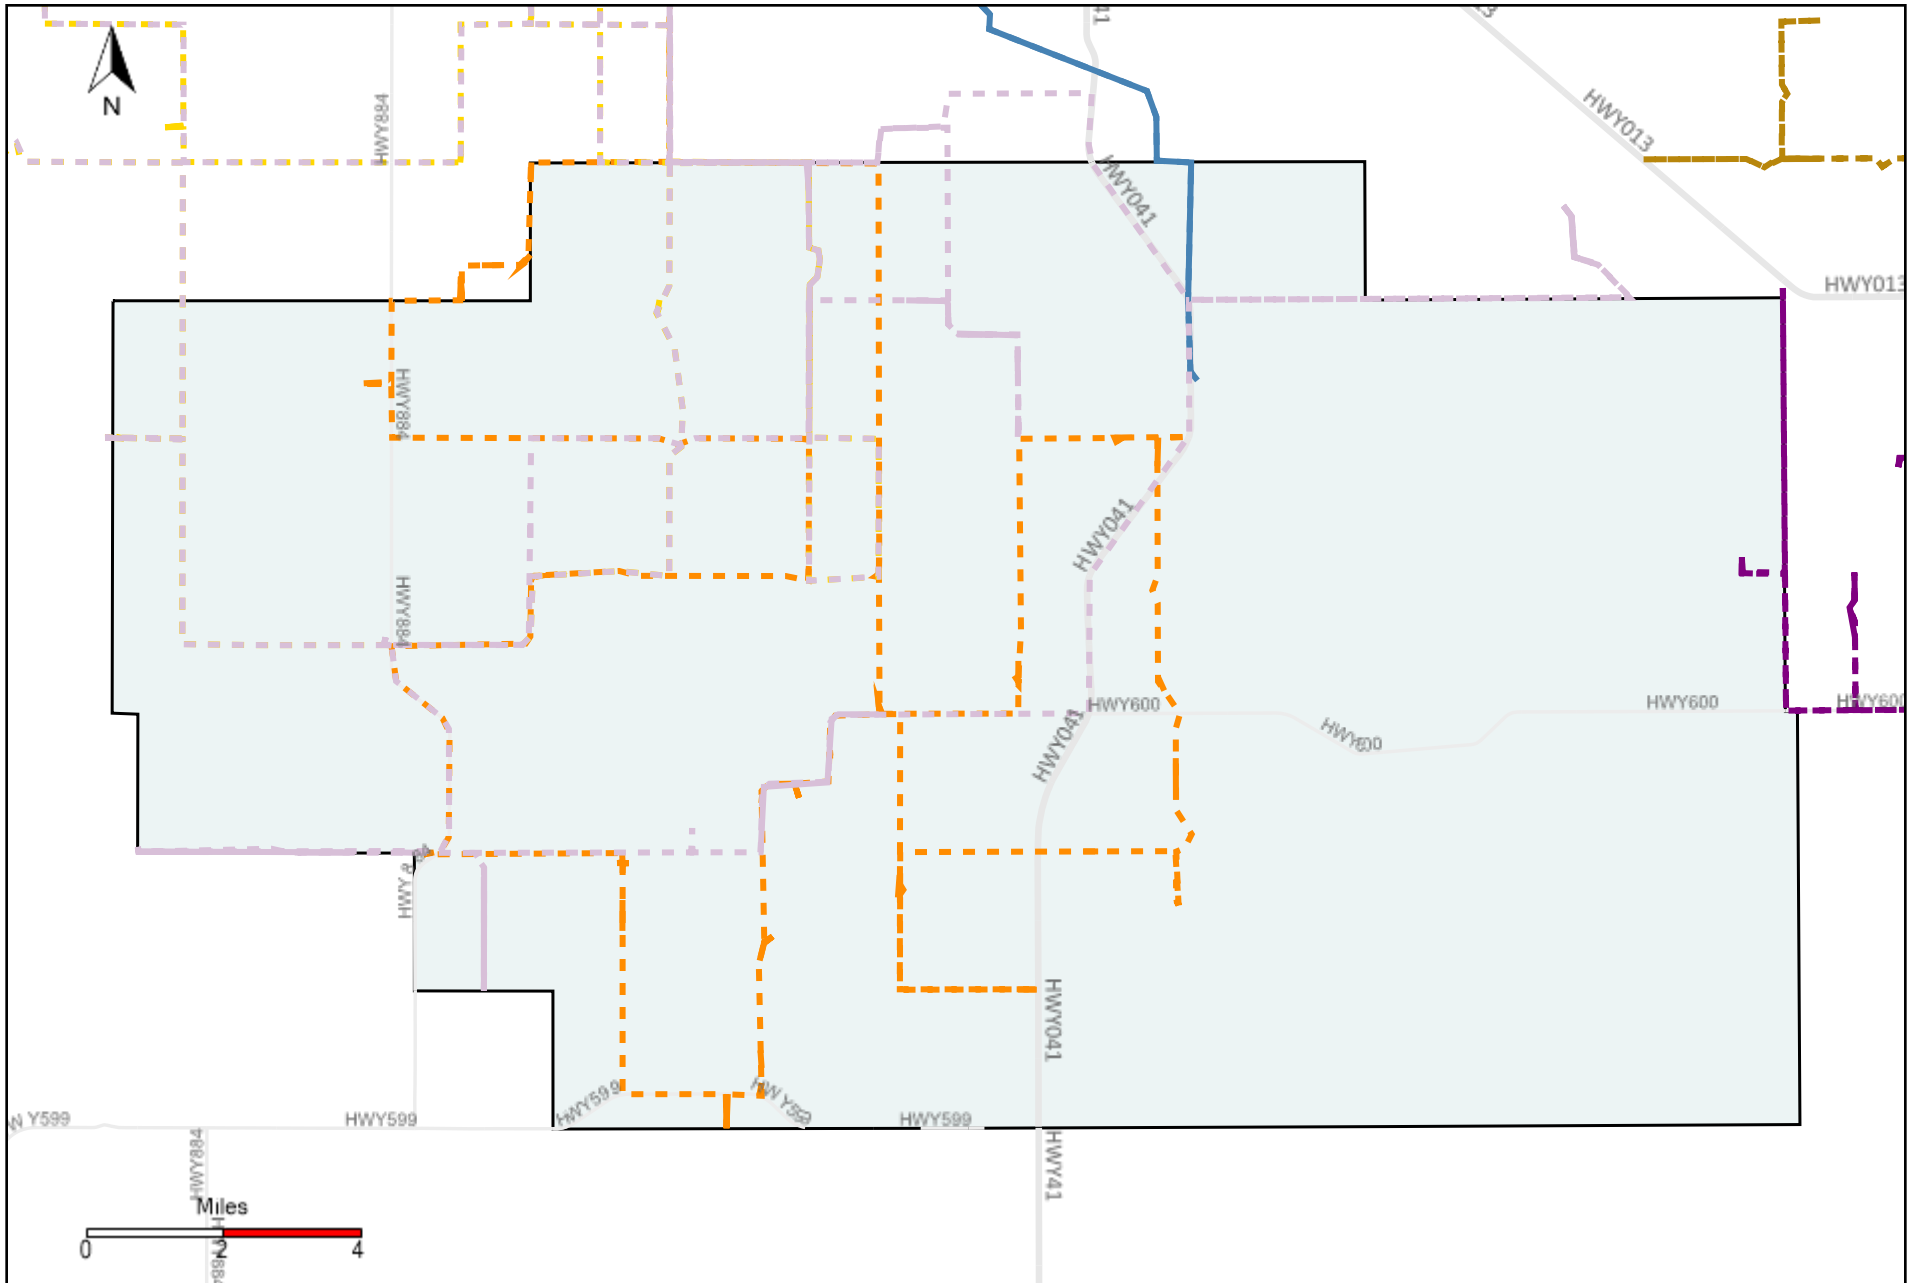

Provost Weekly Grader Report (2021-03-28 ~ 2021-04-03)

Division: 1 Grader Report(2021-03-28 ~ 2021-04-03)

Vehicle Name List	Total Distance(km)	Total Hours
*****	1286.92	71 hrs 33 min 26 sec

Division: 2 Grader Report(2021-03-28 ~ 2021-04-03)

Vehicle Name List	Total Distance(km)	Total Hours
*****	796.6	46 hrs 45 min 9 sec

Division: 3 Grader Report(2021-03-28 ~ 2021-04-03)

Vehicle Name List	Total Distance(km)	Total Hours
*****	1881.15	99 hrs 32 min 10 sec

Division: 4 Grader Report(2021-03-28 ~ 2021-04-03)

Vehicle Name List	Total Distance(km)	Total Hours
*****	1642.51	87 hrs 10 min 32 sec

Division: 5 Grader Report(2021-03-28 ~ 2021-04-03)

Vehicle Name List	Total Distance(km)	Total Hours
*****	1088.46	58 hrs 25 min 25 sec

Division: 6 Grader Report(2021-03-28 ~ 2021-04-03)

Vehicle Name List	Total Distance(km)	Total Hours
*****	1250.55	62 hrs 24 min 15 sec

Division: 7 Grader Report(2021-03-28 ~ 2021-04-03)

Vehicle Name List	Total Distance(km)	Total Hours
*****	1221.98	59 hrs 48 min 16 sec