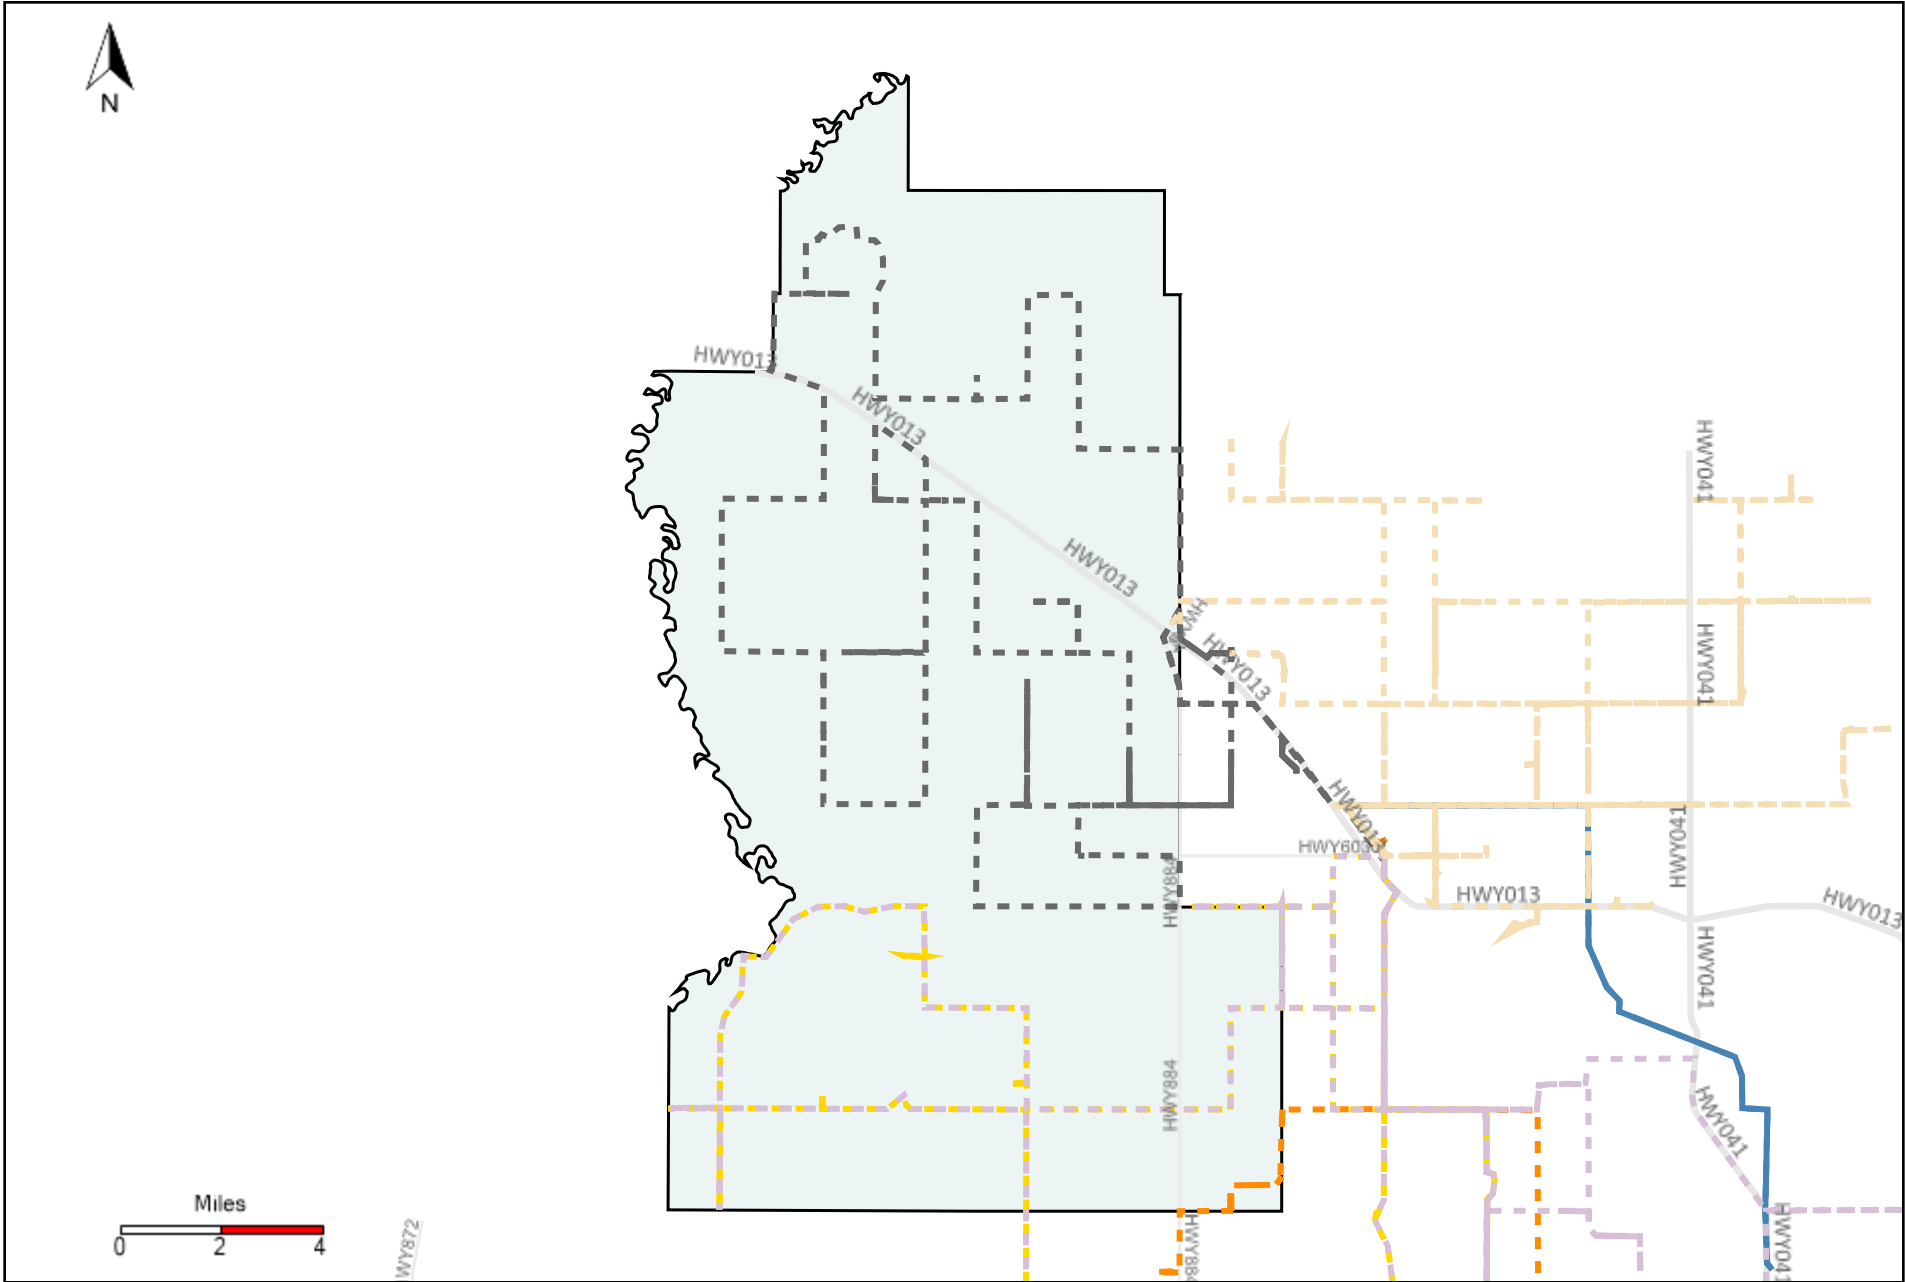

Division: 4 Grader Report(2021-03-28 ~ 2021-04-03)

Vehicle Name List	Total Distance(km)	Total Hours
*****	1642.51	87 hrs 10 min 32 sec

Division: 5 Grader Report(2021-03-28 ~ 2021-04-03)

Vehicle Name List	Total Distance(km)	Total Hours
*****	1088.46	58 hrs 25 min 25 sec

Division: 6 Grader Report(2021-03-28 ~ 2021-04-03)

Vehicle Name List	Total Distance(km)	Total Hours
*****	1250.55	62 hrs 24 min 15 sec

Division: 7 Grader Report(2021-03-28 ~ 2021-04-03)

Vehicle Name List	Total Distance(km)	Total Hours
*****	1221.98	59 hrs 48 min 16 sec