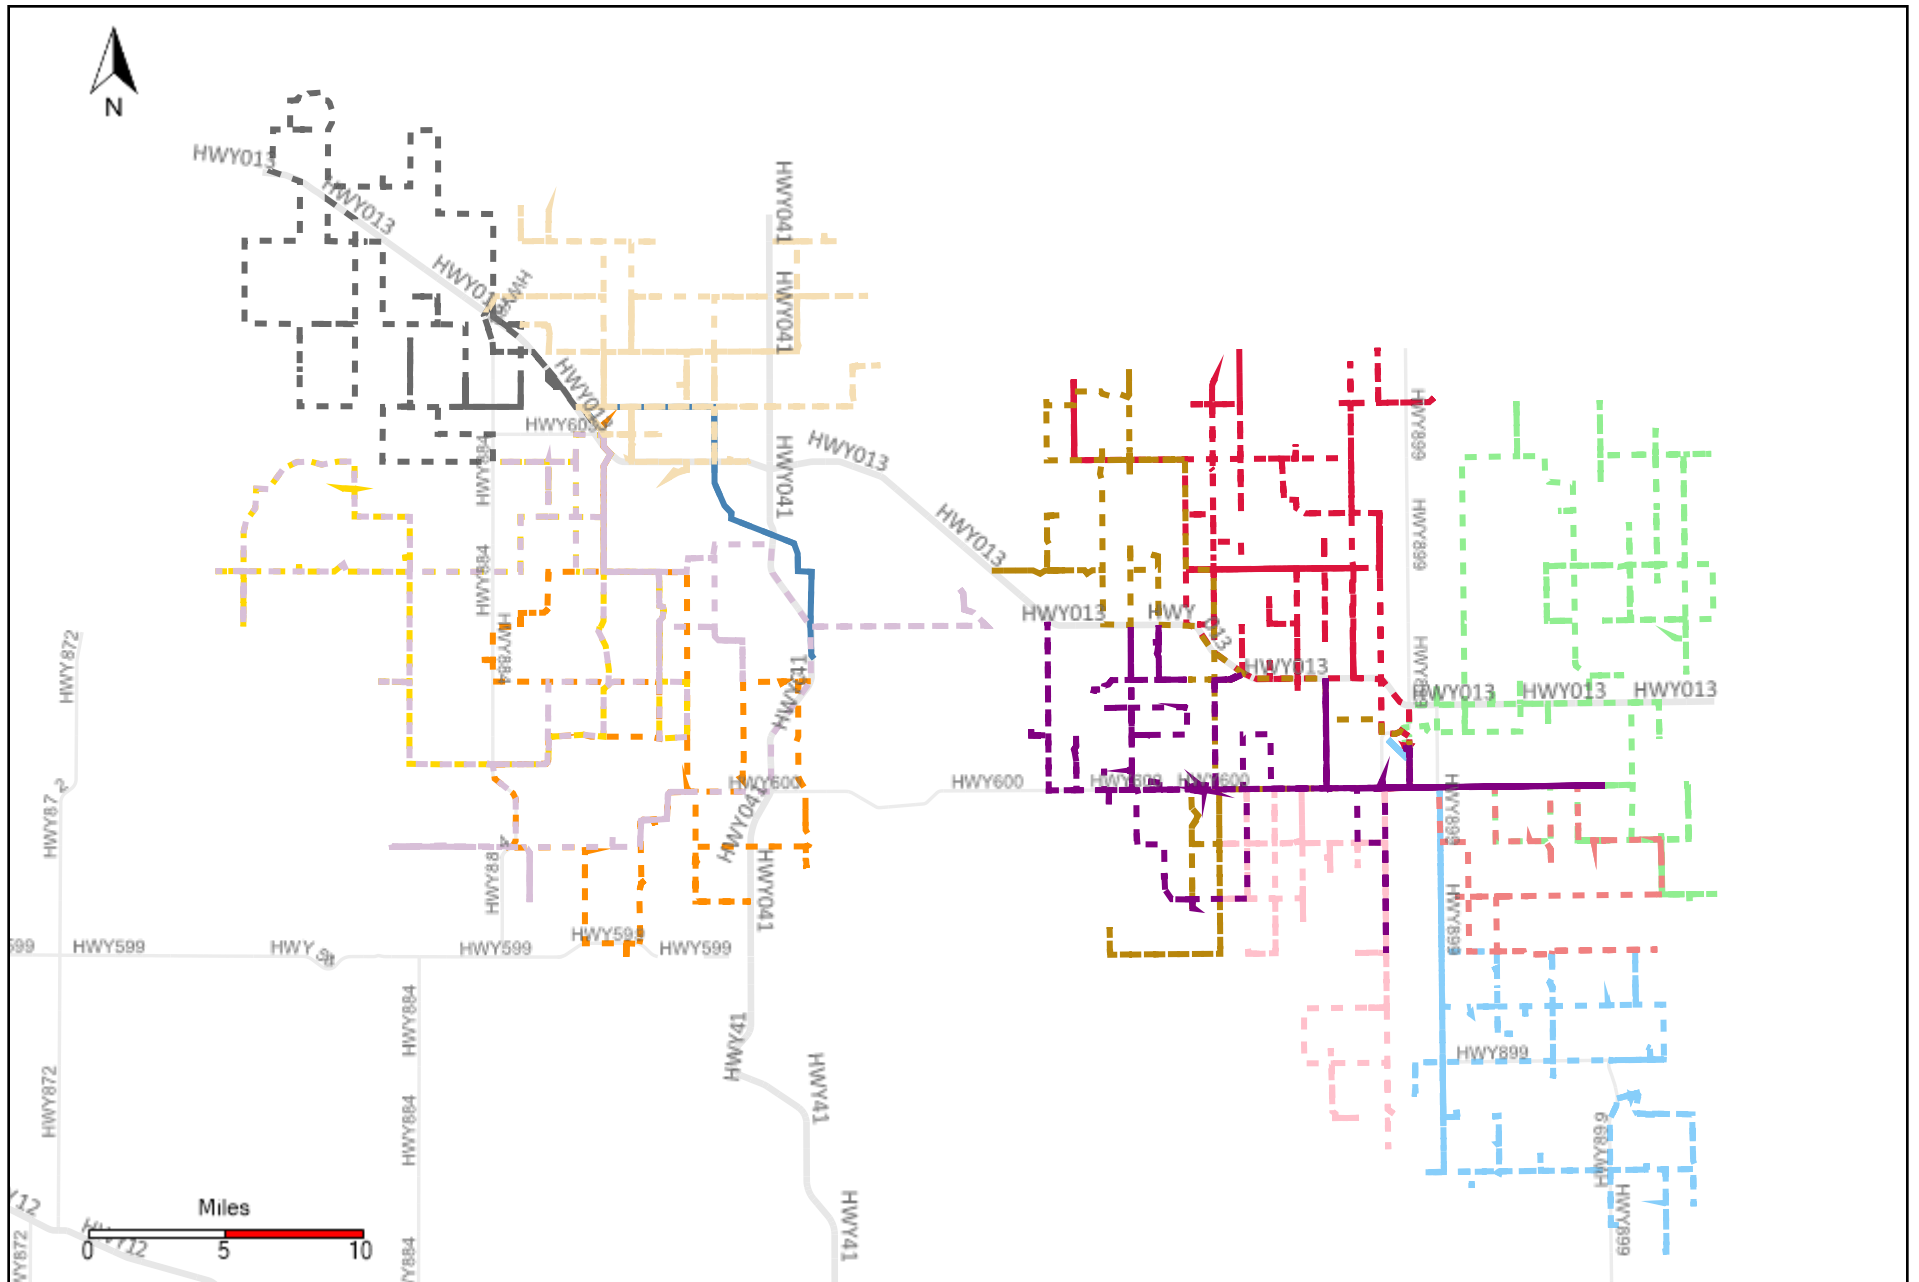

Provost Weekly Grader Report (2021-03-28 ~ 2021-04-03)

Division: 1 Grader Report(2021-03-28 ~ 2021-04-03)

Vehicle Name List	Total Distance(km)	Total Hours
*****	1286.92	71 hrs 33 min 26 sec

Division: 2 Grader Report(2021-03-28 ~ 2021-04-03)

Vehicle Name List	Total Distance(km)	Total Hours
*****	796.6	46 hrs 45 min 9 sec

Division: 3 Grader Report(2021-03-28 ~ 2021-04-03)

Vehicle Name List	Total Distance(km)	Total Hours
*****	1881.15	99 hrs 32 min 10 sec

Division: 4 Grader Report(2021-03-28 ~ 2021-04-03)

Vehicle Name List	Total Distance(km)	Total Hours
*****	1642.51	87 hrs 10 min 32 sec

Division: 5 Grader Report(2021-03-28 ~ 2021-04-03)

Vehicle Name List	Total Distance(km)	Total Hours
*****	1088.46	58 hrs 25 min 25 sec

Division: 6 Grader Report(2021-03-28 ~ 2021-04-03)

Vehicle Name List	Total Distance(km)	Total Hours
*****	1250.55	62 hrs 24 min 15 sec

Division: 7 Grader Report(2021-03-28 ~ 2021-04-03)

Vehicle Name List	Total Distance(km)	Total Hours
*****	1221.98	59 hrs 48 min 16 sec