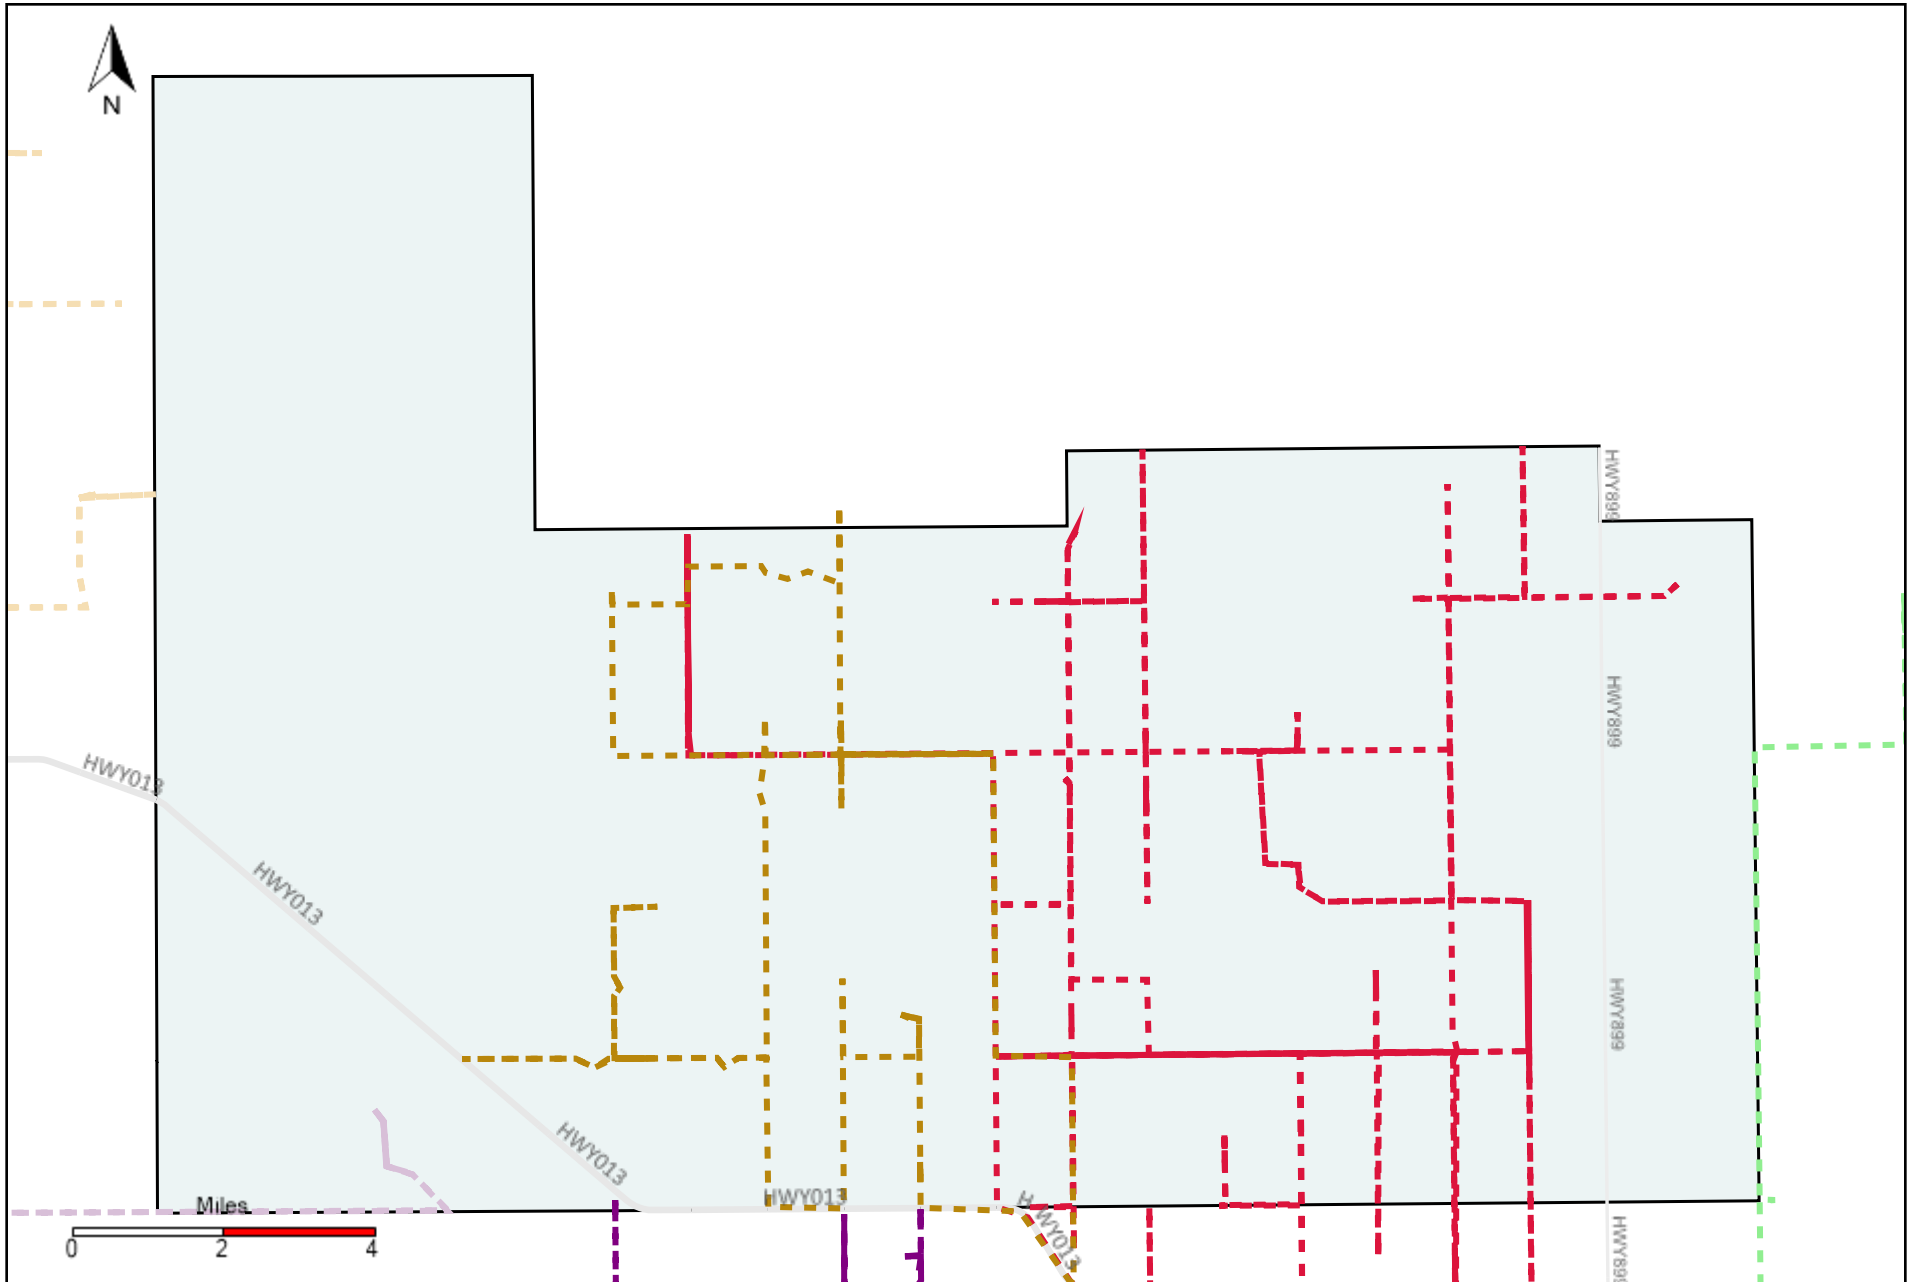

Provost Weekly Grader Report (2021-03-28 ~ 2021-04-03)

Division: 1 Grader Report(2021-03-28 ~ 2021-04-03)

Vehicle Name List	Total Distance(km)	Total Hours
*****	1286.92	71 hrs 33 min 26 sec

Division: 2 Grader Report(2021-03-28 ~ 2021-04-03)

Vehicle Name List	Total Distance(km)	Total Hours
*****	796.6	46 hrs 45 min 9 sec

Division: 3 Grader Report(2021-03-28 ~ 2021-04-03)

Vehicle Name List	Total Distance(km)	Total Hours
*****	1881.15	99 hrs 32 min 10 sec

Division: 4 Grader Report(2021-03-28 ~ 2021-04-03)

Vehicle Name List	Total Distance(km)	Total Hours
*****	1642.51	87 hrs 10 min 32 sec

Division: 5 Grader Report(2021-03-28 ~ 2021-04-03)

Vehicle Name List	Total Distance(km)	Total Hours
*****	1088.46	58 hrs 25 min 25 sec

Division: 6 Grader Report(2021-03-28 ~ 2021-04-03)

Vehicle Name List	Total Distance(km)	Total Hours
*****	1250.55	62 hrs 24 min 15 sec

Division: 7 Grader Report(2021-03-28 ~ 2021-04-03)

Vehicle Name List	Total Distance(km)	Total Hours
*****	1221.98	59 hrs 48 min 16 sec