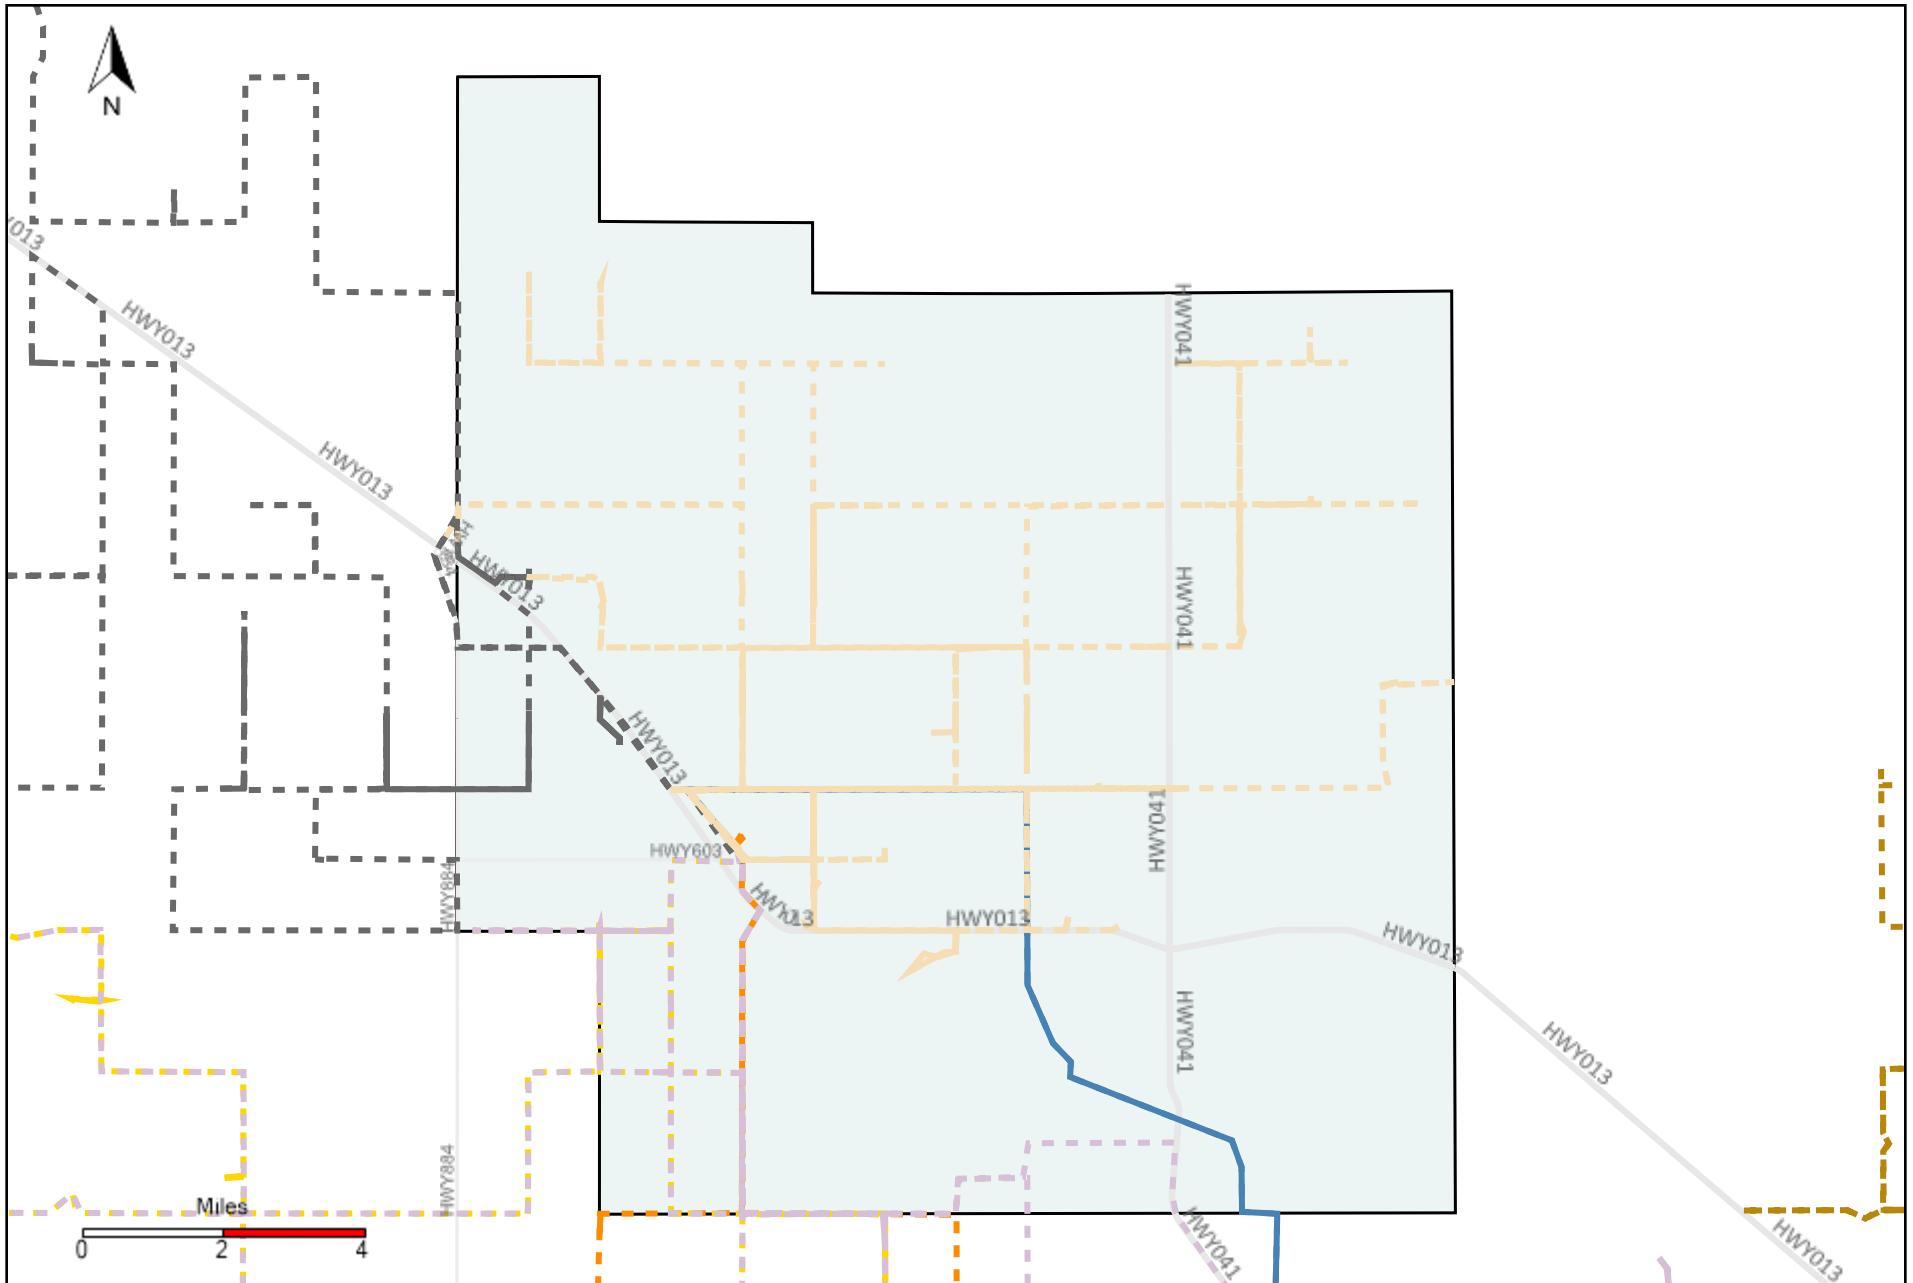

Division: 4 Grader Report(2021-03-28 ~ 2021-04-03)

Vehicle Name List	Total Distance(km)	Total Hours
*****	1642.51	87 hrs 10 min 32 sec

Division: 5 Grader Report(2021-03-28 ~ 2021-04-03)

Vehicle Name List	Total Distance(km)	Total Hours
*****	1088.46	58 hrs 25 min 25 sec

Division: 6 Grader Report(2021-03-28 ~ 2021-04-03)

Vehicle Name List	Total Distance(km)	Total Hours
*****	1250.55	62 hrs 24 min 15 sec

Division: 7 Grader Report(2021-03-28 ~ 2021-04-03)

Vehicle Name List	Total Distance(km)	Total Hours
*****	1221.98	59 hrs 48 min 16 sec